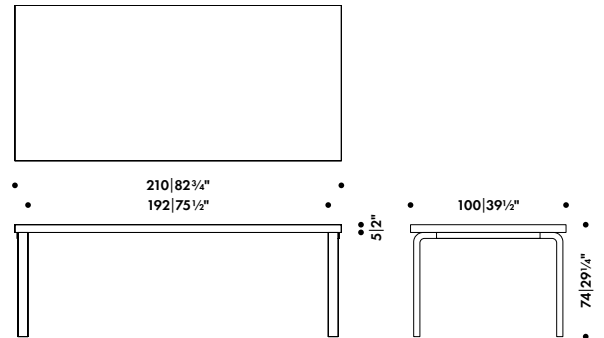

AALTO TABLE RECTANGULAR

ALVAR AALTO 1933

Four legs and top edge-band

Solid birch

Top core

Solid birch, chipboard, honeycomb

Top surface

Birch veneer

High-pressure laminate

Linoleum

Use of water based lacquers only

Shipped unassembled in two boxes

Table with birch veneer top:
Made in Finland and Germany
Table with HPL top: Made in
Finland
Table with linoleum top: Made
in Finland

86

Legs and edge band natural lacquered, top birch veneer

283 008 81

SEK* 25.160,00

Legs and edge band natural lacquered, top IKI white HPL

283 008 82

SEK* 25.160,00

Legs and edge band natural lacquered, top black linoleum

283 008 83

SEK* 25.160,00

Felt glides, 28 x 52 mm, set of 4, with screws for LG83

270 049 03Q**

SEK* 160,00

* Recommended retail price without VAT;

** Quick Ship product - dispatch usually within 3 working days ex Germany