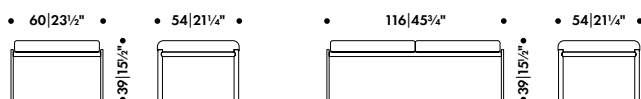

KIKI BENCH

ILMARI TAPIOVAARA 1960

Frame

Steel

Seat

Fabric upholstery with PU foam and polyester wadding

Leather upholstery with PU foam and polyester wadding

Shipped assembled

Made in Hungary

—

**Configurable product -
Always made to order.**

—

Frame powder coated

black gloss

—

1-seater

Fabric upholstery requirements

1 pc = 0,83 m

Leather upholstery requirement

1 pc = 1,39 m²

2-seater

Fabric upholstery requirement

1 pc = 1,32 m

Leather upholstery requirement

1 pc = 2,6 m²

Kiki Bench 1-seater	285 010 02	without VAT in SEK*

Frame

Frame powder-coated	8.080,00

Upholstery**

Fabric F40	+ 770,00
Fabric F60	+ 970,00
Fabric F80	+ 1.160,00
Fabric F100	+ 1.360,00
Fabric F140	+ 1.750,00
Fabric F200	+ 2.430,00
Leather L40	+ 3.950,00
Leather L60	+ 5.750,00

Kiki Bench 2-seater	285 011 02	without VAT in SEK*

Frame

Frame powder-coated	12.360,00

Upholstery**

Fabric F40	+ 1.230,00
Fabric F60	+ 1.550,00
Fabric F80	+ 1.870,00
Fabric F100	+ 2.170,00
Fabric F140	+ 2.790,00
Fabric F200	+ 3.870,00
Leather L40	+ 7.410,00
Leather L60	+ 10.750,00

* Recommended retail price without VAT

** For COM and COL options, please check with your sales representative