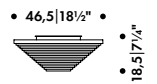

CEILING LIGHT A622

ALVAR AALTO 1953

Shade

Hand-riveted louvered steel

Ceiling mounted, no light fixture plug

220-240V, 50/ 60 Hz
DRR...E27 max. 12W (3 bulbs)

Made in Finland

A622B

292 001 01

SEK* 12.580,00

292 002 01

SEK* 12.580,00

* Recommended retail price without VAT