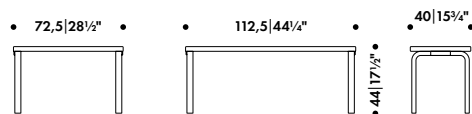

Seat

Solid birch

Pine veneer

Use of water based lacquers only

Shipped unassembled in a Carry Away package

Made in Finland

Size B, L 72,5 cm, legs and seat natural lacquered

285 007 51 Q**
SEK* 5.630,00

Size B, L 72,5 cm, legs and seat white lacquered

285 007 52 Q**
SEK* 6.570,00

Size B, L 72,5 cm, legs and seat black lacquered

285 007 53 Q**
SEK* 6.570,00

Size A, L 112,5 cm, legs and seat natural lacquered