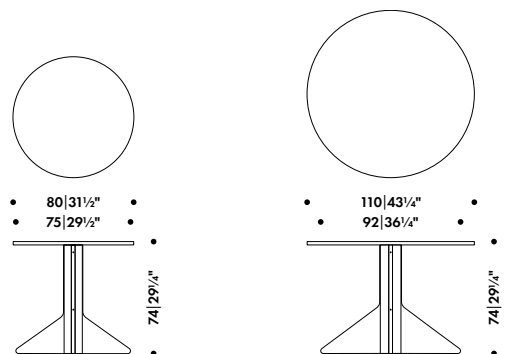

KAARI TABLE ROUND

RONAN & ERWAN BOUROULLEC 2015

REB 003

REB 004

Legs

Solid oak

Braces

Flat rolled steel

Top core

MDF

Top surface

High-pressure laminate
Linoleum

Top edge-band

ABS

Shipped unassembled in three boxes

Made in Italy and Poland

—

Configurable products - Always made to order. Existing standard components can be freely combined.

—

REB 003	283 053 02	without VAT in SEK*

Table top

HPL, high-gloss white	11.660,00
HPL, high-gloss black	+ 0,00
Linoleum black	+ 1.530,00

Base

Natural oak, protective varnish	+ 0,00
Oak, black lacquered	+ 0,00

REB 004	283 054 02	without VAT in SEK*

Table top

HPL, high-gloss white	15.350,00
HPL, high-gloss black	+ 0,00
Linoleum black	+ 2.020,00

Base

Natural oak, protective varnish	+ 0,00
Oak, black lacquered	+ 0,00

* Recommended retail price without VAT