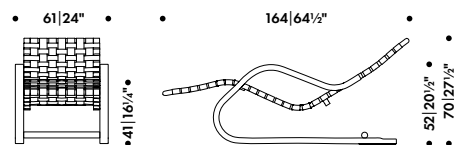

LOUNGE CHAIR 43

ALVAR AALTO 1937

Frame

Form-bent solid birch lamella

Seat

Linen webbing

Re-webbing requirement 34 m/chair

Use of water based lacquers only

Shipped assembled

Made in Finland

Natural lacquered, black/black webbing

282 008 41
SEK* 49.100,00