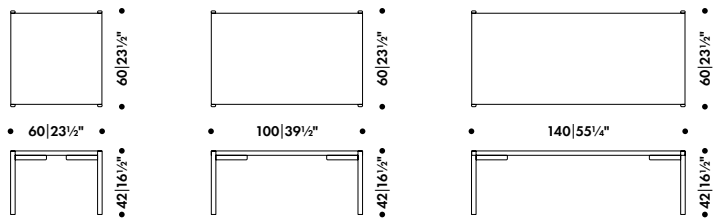

KIKI LOW TABLE

ILMARI TAPIOVAARA 1960

Frame

Steel

Top core

MDF

Top surface

High-pressure laminate

Linoleum

Shipped unassembled in two boxes

Made in Denmark and Hungary

**L 60 cm, frame black powder coated,
top black HPL matt**

283 033 05

SEK* 6.920,00

**L 100 cm, frame black powder coated,
top black HPL matt**

283 033 06

SEK* 7.820,00

**L 140 cm, frame black powder coated,
top black HPL matt**

283 033 07

SEK* 9.130,00

**L 60 cm, frame black powder coated,
top black linoleum**

283 033 08

SEK* 6.920,00

**L 100 cm, frame black powder coated,
top black linoleum**

283 033 09

SEK* 7.820,00

**L 140 cm, frame black powder coated,
top black linoleum**

283 033 10

SEK* 9.130,00

* Recommended retail price without VAT