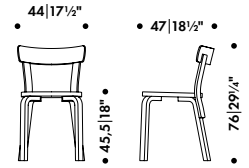

CHAIR 69

ALVAR AALTO 1935

Legs and seat core

Solid birch

Seat surface

Birch veneer

High-pressure laminate

Fabric upholstery with PU foam padding

Leather upholstery with PU foam padding

Leather upholstery without PU foam padding

Backrest

Form-pressed solid birch lamella

Use of water based lacquers only

Shipped unassembled in a Carry Away package

Made in Finland

Legs and backrest natural lacquered, seat birch veneer

281 004 77 Q**

SEK* 3.820,00