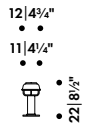

TABLE LIGHT KORI NEW

TAF STUDIO 2023

Base

Die-cast zinc

Tube

Steel

Reflector

Recycled die-cast aluminium

Euro plug, cable length 2.4m

220-240V, 50/ 60 Hz

DRR..-E27 max. 12W

Made in Italy

**Shade and base white
powder coated, white cable**

291 023 01 Q**

SEK* 3.160,00