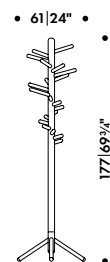

CLOTHES TREE 160

ANNA-MAIJA JAATINEN 1964

Foot

Steel

Tree

Solid birch

Shipped assembled

Made in Estonia

**Foot lacquered white, tree
natural lacquered**

285 008 01

SEK* 7.830,00