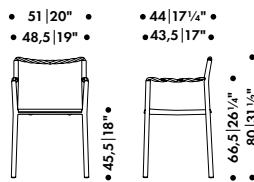

—

Frame light grey matt powder coated, seat light grey lacquered, rope natural hemp, felt glides mounted

281 045 02

SEK* 6.320,00

Frame black matt powder coated, seat black lacquered, rope black polyester, felt glides mounted