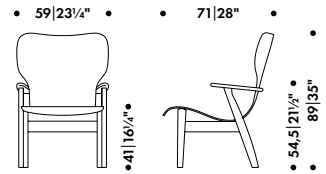

DOMUS LOUNGE CHAIR

ILMARI TAPIOVAARA 1946

Frame

Solid birch
Solid oak

Seat and back

Form-pressed birch veneer

Seat and back surface

Birch veneer
Oak veneer
Fabric upholstery with PU foam padding
Leather upholstery with PU foam padding

Shipped assembled, felt glides mounted

Made in Finland

—

Configurable product - Always made to order.

—

Frame, seat and back lacquered

natural
black

Frame, seat and back stained

honey

—

Fabric upholstery requirement

1 pc = 0,8 m

Leather upholstery requirement

1 pc = 1,48 m²

Some upholstery restrictions may occur with this product. Please consult suitability with your Artek representative.

Domus Lounge Chair	282 010 02	without VAT in SEK*
Frame, seat and back		
Birch natural lacquered		+ 16.180,00
Birch lacquered or stained		+ 380,00
Oak natural lacquered		+ 2.000,00
Upholstery**		
Fabric F40		+ 830,00
Fabric F60		+ 1.030,00
Fabric F80		+ 1.230,00
Fabric F100		+ 1.450,00
Fabric F140		+ 1.870,00
Fabric F200		+ 2.580,00
Leather L40		+ 4.210,00
Leather L60		+ 6.130,00

* Recommended retail price without VAT

** For COM and COL options, please check with your sales representative