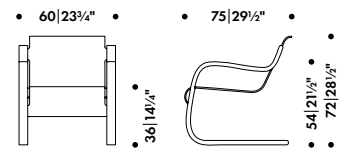

ARMCHAIR 42

ALVAR AALTO 1932

Frame

Form-bent solid birch lamella

Seat shell

Form-pressed birch plywood

Use of water based lacquers only

Shipped assembled

Made in Finland

—

**Frame natural lacquered,
seat shell white lacquered**

282 007 01

SEK* 23.440,00