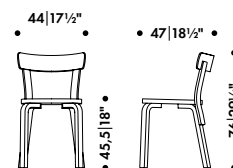

CHAIR 69

ALVAR AALTO 1935

Legs and seat core

Solid birch

Seat surface

Birch veneer

High-pressure laminate

Fabric upholstery with PU foam padding

Leather upholstery with PU foam padding

Leather upholstery without PU foam padding

Backrest

Form-pressed solid birch lamella

Use of water based lacquers only

Shipped unassembled in a Carry Away package

Made in Finland

Configurable products - Always made to order. Longer lead times than standard versions. Existing standard components can be freely combined.

Seat and backrest lacquered

natural

black

white

orange

yellow

green

petrol

Legs and backrest support lacquered

natural

black

white

Fabric upholstery requirement

1 pc = 50 x 50 cm

Leather upholstery requirement

1 pc = 0,4 m²

Chair 69	281 005 02	without VAT in SEK*
Seat and backrest		
Seat birch veneer		3.820,00
Seat IKI white HPL, edge natural		+ 260,00
Seat and backrest lacquered		+ 280,00
Legs and backrest support		
Legs and backrest support lacquered		+ 210,00
Upholstery**		
Fabric F40		+ 520,00
Fabric F60		+ 640,00
Fabric F80		+ 770,00
Fabric F100		+ 910,00
Fabric F140		+ 1.160,00
Fabric F200		+ 1.610,00
Leather without PU foam padding		+ 0,00
Leather L40		+ 1.140,00
Leather L60		+ 1.640,00
Glides		
Felt glides mounted		+ 180,00
Mode of shipment		
Assembled		+ 100,00

* Recommended retail price without VAT

** For COM and COL options, please check with your sales representative