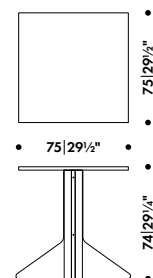

KAARI TABLE SQUARE

RONAN & ERWAN BOUROULLEC 2015

REB 011

Legs

Solid oak

Braces

Flat rolled steel

Top core

MDF

Top surface

High-pressure laminate
Linoleum

Top edge-band

ABS

Shipped unassembled in three boxes

Made in Italy and Poland

Configurable products - Always made to order. Existing standard components can be freely combined.

REB 011	283 056 02	without VAT in SEK*

Table top

HPL, high-gloss white	10.600,00
HPL, high-gloss black	+ 0,00
Linoleum black	+ 980,00

Base

Natural oak, protective varnish	+ 0,00
Oak, black lacquered	+ 0,00

* Recommended retail price without VAT