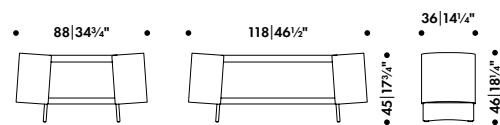

KIULU BENCH

KOICHI FUTATSUMATA 2019

Frame

Solid birch
Birch plywood

Baskets

Form pressed birch plywood

Shipped assembled

Made in Finland

285 040 01
SEK* 10.910,00

285 040 02
SEK* 11.470,00

285 040 03
SEK* 11.470,00