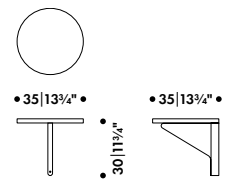

KAARI WALL SHELF ROUND

RONAN & ERWAN BOUROLLEC 2015

Wall bracket

Solid oak

Brace

Flat rolled steel

Shelf surface

Linoleum

Shelf edge-band

ABS

Made in Italy and Poland

—

REB 007

—