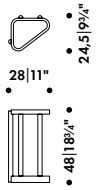

UMBRELLA STAND 115

ALVAR AALTO 1936

Frame

Form-bent solid birch lamella and solid birch

Tray

Brass

Use of water based lacquers only

Made in Finland

**Frame natural lacquered,
brass tray**

285 005 01 Q**

SEK* 5.080,00

* Recommended retail price without VAT;

** Quick Ship product - dispatch usually within 3 working days ex Germany