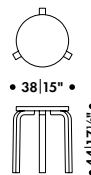

STOOL 60

ALVAR AALTO 1933

Three legs and seat edge-band

Solid birch

Seat core

Solid birch

Birch plywood

Seat surface

Birch veneer

High-pressure laminate

Linoleum

Fabric upholstery with PU foam padding

Leather upholstery with PU foam padding

Leather upholstery without PU foam padding

Use of water based lacquers only

Shipped unassembled in a Carry Away package or assembled (up to two in a box).

Made in Finland

Legs natural lacquered, seat birch veneer

280 001 51 Q**
SEK* 2.210,00