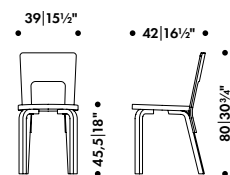

CHAIR 66

ALVAR AALTO 1935

Legs and seat edge-band

Solid birch

Seat core

Solid birch

Birch plywood

Seat surface

Birch veneer

High-pressure laminate

Linoleum

Fabric upholstery with PU foam padding

Leather upholstery with PU foam padding

Leather upholstery without PU foam padding

Backrest

Form-pressed birch plywood

Use of water based lacquers only

Shipped unassembled in a Carry Away package

Made in Finland

Legs and backrest natural lacquered, seat birch veneer

281 002 71 Q**

SEK* 3.760,00