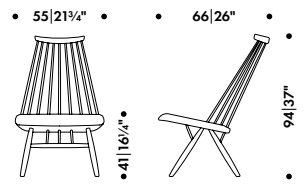

MADEMOISELLE LOUNGE CHAIR

ILMARI TAPIOVAARA 1956

Legs, seat and back

Solid birch

Shipped assembled

Made in Finland

—

Black lacquered

282 011 04

SEK* 12.090,00