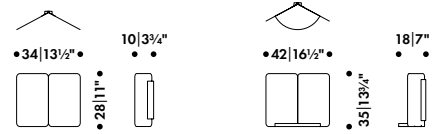

124° MIRROR

DANIEL RYBAKKEN 2017

Bracket

Anodized aluminium extrusion

Mirror

Polished stainless steel sheet

Tray

Solid ash

Shipped in a Carry Away package

Made in Germany

Small

286 124 01 Q**

SEK* 2.410,00