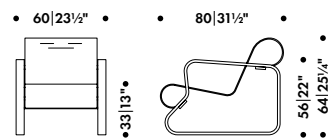

ARMCHAIR 41 "PAIMIO"

ALVAR AALTO 1932

Frame

Form-bent solid birch lamella

Seat shell

Form-pressed birch plywood

Shipped assembled

Use of water based lacquers only

Made in Finland

—

**Frame natural lacquered,
seat shell white lacquered**

282 006 01

SEK* 35.760,00