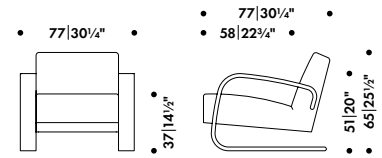

ARMCHAIR 400 "TANK"

ALVAR AALTO 1936

Frame

Form-bent solid birch lamella

Seat and back

Birch plywood

Fabric upholstery, zig-zag-springs, PU foam and polyester padding

Leather upholstery, zig-zag-springs, PU foam and polyester padding

Use of water based lacquers only

Shipped assembled

Made in Finland

—

Configurable product - Always made to order.

—

Armrests lacquered

natural

black

Armrests stained

honey

walnut

—

Fabric upholstery requirement

1 pc = 2,1 m

Leather upholstery requirement

1 pc = 4,64 m²

Armchair 400 "Tank"

282 001 02

without VAT
in SEK*

Armrests

Armrests natural lacquered

+ 41.850,00

Armrests lacquered or stained

+ 280,00

Upholstery**

Fabric F40

+ 2.170,00

Fabric F60

+ 2.720,00

Fabric F80

+ 3.250,00

Fabric F100

+ 3.790,00

Fabric F140

+ 4.890,00

Fabric F200

+ 6.800,00

Leather L40

+ 13.190,00

Leather L60

+ 19.190,00

* Recommended retail price without VAT

** For COM and COL options, please check with your sales representative