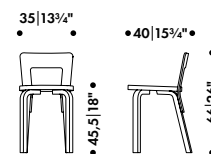

CHAIR 65

ALVAR AALTO 1935

Legs and seat edge-band

Solid birch

Seat core

Solid birch

Birch plywood

Seat surface

Birch veneer

High-pressure laminate

Linoleum

Fabric upholstery with PU foam padding

Leather upholstery with PU foam padding

Leather upholstery without PU foam padding

Configurable products - Always made to order. Existing standard components can be freely combined.

Seat lacquered

natural

black

white

orange

yellow

green

petrol

red

blue

grey

Seat stained

honey

walnut

Legs and backrest lacquered

natural

black

white

Fabric upholstery requirement

1 pc = 50 x 50 cm

Leather upholstery requirement

1 pc = 0,4 m²

Backrest

Form-pressed birch plywood

Use of water based lacquers only

Shipped unassembled in a Carry Away package

Made in Finland

Chair 65	281 027 02	without VAT in SEK*
Seat		
Seat birch veneer		3.610,00
Seat IKI white HPL, edge natural		+ 250,00
Seat linoleum black, edge natural		+ 250,00
Seat lacquered or stained		+ 210,00
Legs and backrest		
Legs and backrest lacquered		+ 220,00
Upholstery**		
Fabric F40		+ 520,00
Fabric F60		+ 640,00
Fabric F80		+ 770,00
Fabric F100		+ 910,00
Fabric F140		+ 1.160,00
Fabric F200		+ 1.610,00
Leather without PU foam padding		+ 0,00
Leather L40		+ 1.140,00
Leather L60		+ 1.640,00
Glides		
Felt glides mounted		+ 180,00
Mode of shipment		
Assembled		+ 100,00

* Recommended retail price without VAT

** For COM and COL options, please check with your sales representative