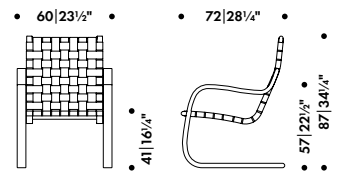

ARMCHAIR 406

ALVAR AALTO 1939

Frame

Form-bent solid birch lamella

Seat

Linen webbing

Re-webbing requirement 20 m/chair

Use of water based lacquers only

Shipped assembled

Made in Finland

—

**Natural lacquered, black/
black webbing**

282 005 41

SEK* 14.710,00