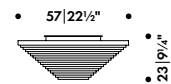

CEILING LIGHT A622

ALVAR AALTO 1953

Shade

Hand-riveted louvered steel

Ceiling mounted, no light fixture plug

220-240V, 50/ 60 Hz
DRR...E27 max. 12W (3 bulbs)

Made in Finland

A622A