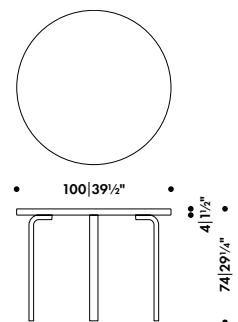

AALTO TABLE ROUND

ALVAR AALTO 1933

Legs and top edge-band

Solid birch

Top core

Solid birch, chipboard, honeycomb

Top surface

Birch veneer

High-pressure laminate

Linoleum

Use of water based lacquers only

Shipped unassembled in two boxes

Table with birch veneer top: Made in Finland and Germany

Table with HPL top: Made in Finland

Table with linoleum top: Made in Finland

90A