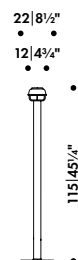

220-240V, 50/ 60 Hz

DRR..-E27 max. 12W

Made in Italy

**Shade and base white
powder coated, white cable**

291 022 01 Q**

SEK* 6.400,00

**Shade and base orange
powder coated, transparent
cable**

291 022 02 Q**