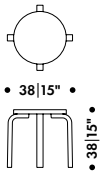

CHILDREN'S STOOL NE60

ALVAR AALTO 1934

Four legs and seat edge-band

Solid birch

Seat core

Solid birch

Birch plywood

Seat surface

Birch veneer

High-pressure laminate

Linoleum

Fabric upholstery with PU foam padding

Leather upholstery with PU foam padding

Leather upholstery without PU foam padding

Use of water based lacquers only

Shipped unassembled in a Carry Away package or assembled (up to two in a box).

Made in Finland

Legs natural lacquered, seat birch veneer

280 005 51 Q**

SEK* 2.490,00