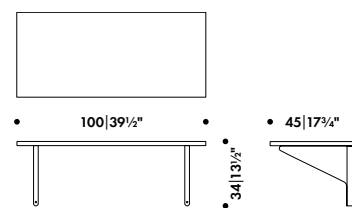

KAARI WALL CONSOLE

RONAN & ERWAN BOUROLLEC 2015

Wall brackets

Solid oak

Braces

Flat rolled steel

Shelf surface

Linoleum

Shelf edge-band

ABS

Made in Italy and Poland

—

Configurable products - Always made to order. Existing standard components can be freely combined.

—

REB 006	285 031 02	without VAT in SEK*
Shelf		
Black linoleum, edge black		6.660,00
Red linoleum, edge black		+ 0,00
Blue linoleum, edge red high gloss		+ 0,00
Wall bracket		
Oak natural, protective varnish		+ 0,00
Oak black lacquered		+ 0,00

* Recommended retail price without VAT