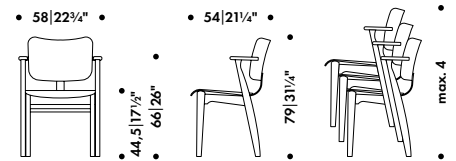

DOMUS CHAIR

ILMARI TAPIOVAARA 1946

Frame

Solid birch
Solid oak

Seat and back core

Form-pressed birch veneer

Seat and back surface

Birch veneer
Oak veneer
Fabric upholstery with PU foam padding
Leather upholstery with PU foam padding

Shipped assembled, felt glides mounted

Made in Finland

—

Configurable product - Always made to order.

—

Frame, seat and back lacquered

natural
white

Frame, seat and back stained

black
honey
walnut

—

Fabric upholstery requirements

seat 1 pc = 0,6 m
seat and back 1 pc = 0,7 m

Leather upholstery requirements

seat 1 pc = 0,6 m²
seat and back 1 pc = 1,1 m²

Some upholstery restrictions may occur with this product. Please consult suitability with your Artek representative.

Domus Chair seat upholstered	281 014 02	without VAT in SEK*

Frame, seat and back

Birch natural lacquered	+ 7.480,00
Birch, lacquered or stained	+ 280,00
Oak natural lacquered	+ 1.550,00

Upholstery**

Fabric F40	+ 620,00
Fabric F60	+ 770,00
Fabric F80	+ 940,00
Fabric F100	+ 1.080,00
Fabric F140	+ 1.390,00
Fabric F200	+ 1.940,00
Leather L40	+ 1.700,00
Leather L60	+ 2.490,00

Domus Chair seat and back upholstered	281 015 02	without VAT in SEK*

Frame, seat and back

Birch natural lacquered	+ 8.010,00
Birch, lacquered or stained	+ 280,00
Oak natural lacquered	+ 1.540,00

Upholstery**

Fabric F40	+ 720,00
Fabric F60	+ 910,00
Fabric F80	+ 1.080,00
Fabric F100	+ 1.260,00
Fabric F140	+ 1.620,00
Fabric F200	+ 2.260,00
Leather L40	+ 3.130,00
Leather L60	+ 4.560,00

* Recommended retail price without VAT

** For COM and COL options, please check with your sales representative