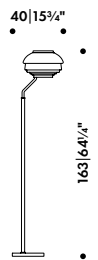

FLOOR LIGHT A808

ALVAR AALTO 1955/1956

Base and stand

Steel, covered with black leather

Tube

Polished brass

Shade

Hand-spun steel
Hand-spun brass

Schuko plug, black plastic cable, length 2.5m

220-240V, 50/ 60 Hz
DRR...E27 max. 12W

Made in Finland

Shade white painted steel

290 002 01

SEK* 37.840,00