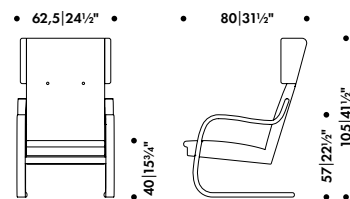

ARMCHAIR 401

ALVAR AALTO 1933

Frame

Form-bent solid birch lamella

Seat and back

Solid birch, birch plywood

Fabric upholstery, steel spring, seaweed, chip wool, PU foam and polyester padding

Leather upholstery, steel spring, seaweed, chip wool, PU foam and polyester padding

Use of water based lacquers only

Shipped assembled

Made in Finland

Natural lacquered, upholstery front: grey (coda 232), seat: yellow (coda 410), back: red/white (canvas 614), buttons: black/white (canvas 154), stitching yarn: pale pink (817)

282 022 21

SEK* 27.000,00