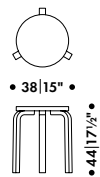

STOOL 60

ALVAR AALTO 1933

Three legs and seat edge-band

Solid birch

Seat core

Solid birch

Birch plywood

Seat surface

Birch veneer

High-pressure laminate

Linoleum

Fabric upholstery with PU foam padding Leather

upholstery with PU foam padding Leather

upholstery without PU foam padding

Configurable products - Always made to order. Longer lead times than standard versions. Existing standard components can be freely combined.

Seat lacquered

natural

black

white

orange

yellow

green

petrol

red

blue

grey

Seat stained

honey

walnut

Legs lacquered

natural

black

white

Legs stained

honey

walnut

Fabric upholstery requirement

1 pc = 50 x 50 cm

Leather upholstery requirement

1 pc = 0,4 m²

Use of water based lacquers only

Shipped unassembled in a Carry Away package or assembled (up to two in a box).

Made in Finland

Stool 60	280 002 02	without VAT in SEK*
Seat		
Seat birch veneer		+ 2.210,00
Seat IKI white HPL, edge natural		+ 250,00
Seat linoleum black, edge natural		+ 250,00
Seat lacquered or stained		+ 210,00
Legs		
Legs lacquered, natural		+ 0,00
Legs lacquered or stained		+ 180,00
Upholstery**		
Fabric F40		+ 520,00
Fabric F60		+ 640,00
Fabric F80		+ 770,00
Fabric F100		+ 910,00
Fabric F140		+ 1.160,00
Fabric F200		+ 1.610,00
Leather without PU foam padding		+ 0,00
Leather L40		+ 1.140,00
Leather L60		+ 1.640,00
Glides		
Felt glides mounted		+ 120,00
Mode of shipment		
Assembled		+ 100,00

* Recommended retail price without VAT

** For COM and COL options, please check with your sales representative