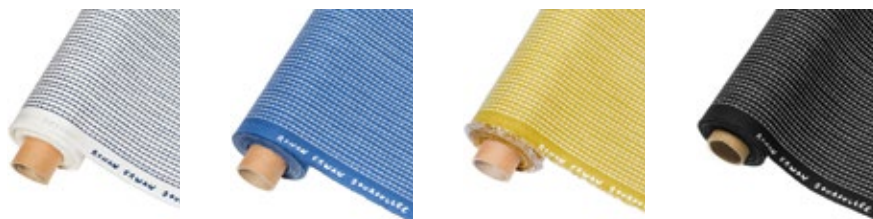

* Recommended retail price without VAT;

** Quick Ship product - dispatch usually within 3 working days ex Germany

PATTERNS AND TEXTILES

RIVI FABRIC

RONAN & ERWAN BOUROLLEC 2017

Cotton

price per meter
100% cotton, width 150 cm