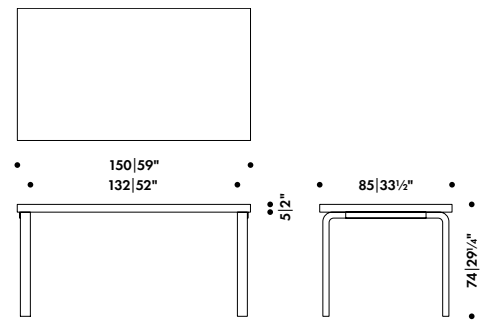

AALTO TABLE RECTANGULAR

ALVAR AALTO 1933

Four legs and top edge-band

Solid birch

Top core

Solid birch, chipboard, honeycomb

Top surface

Birch veneer

High-pressure laminate

Linoleum

Use of water based lacquers only

Shipped unassembled in two boxes

Table with birch veneer top:
Made in Finland and Germany
Table with HPL top: Made in
Finland
Table with linoleum top: Made
in Finland

82A

Legs and edge band natural lacquered, top birch veneer

283 005 81

SEK* 16.500,00

Legs and edge band natural lacquered, top IKI white HPL

283 005 82

SEK* 16.500,00

Legs and edge band natural lacquered, top black linoleum

283 005 83

SEK* 16.500,00

Felt glides, 28 x 52 mm, set of 4, with screws for LG83

270 049 03Q**

SEK* 160,00

* Recommended retail price without VAT;

** Quick Ship product - dispatch usually within 3 working days ex Germany