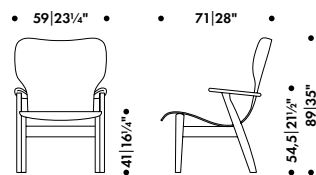

DOMUS LOUNGE CHAIR

ILMARI TAPIOVAARA 1946

Frame

Solid birch
Solid oak

Seat and back

Form-pressed birch veneer

Seat and back surface

Birch veneer
Oak veneer
Fabric upholstery with PU foam padding
Leather upholstery with PU foam padding

Shipped assembled, felt glides mounted

Made in Finland

Birch, frame natural lacquered

282 009 01
SEK* 16.180,00