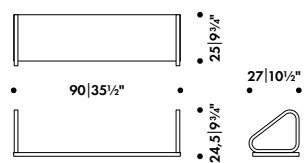

WALL SHELF 112

ALVAR AALTO 1936

Brackets

Form-bent solid birch lamella

Shelf core

Solid birch frame, birch plywood, honeycomb

Shelf surface

Birch veneer

Use of water based lacquers only

Shipped unassembled

Made in Finland

—

112B

—