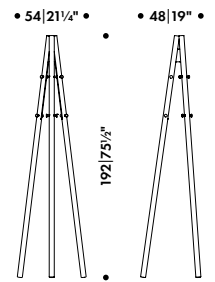

KIILA COAT STAND

DANIEL RYBAKKEN 2017

Legs

Solid ash

Structure

Bent sheet steel

Hooks

Polyamide, dyed

Made in Poland

—

**Legs natural lacquered,
structure and hooks stone
white**

285 037 02 Q**

SEK* 4.560,00