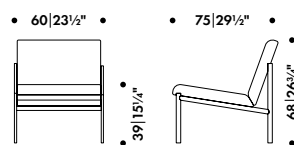

KIKI LOUNGE CHAIR

ILMARI TAPIOVAARA 1960

Frame

Steel

Seat and back

Fabric upholstery with PU foam and polyester padding

Leather upholstery with PU foam and polyester padding

Shipped assembled

Made in Hungary

—

Configurable product - Always made to order.

—

Frame powder coated

black gloss

—

Fabric upholstery requirement

1 pc = 1,43 m

Leather upholstery requirement

1 pc = 2,41 m²

Kiki Lounge Chair	282 013 02	without VAT in SEK*

Frame

Frame powder-coated	11.510,00

Upholstery**

Fabric F40	+ 1.350,00
Fabric F60	+ 1.680,00
Fabric F80	+ 2.010,00
Fabric F100	+ 2.340,00
Fabric F140	+ 3.020,00
Fabric F200	+ 4.190,00
Leather L40	+ 6.860,00
Leather L60	+ 9.980,00

* Recommended retail price without VAT

** For COM and COL options, please check with your sales representative