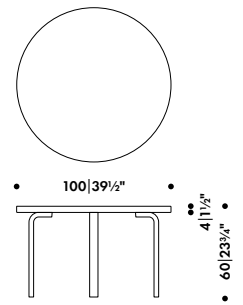

AALTO CHILDREN'S TABLE ROUND

ALVAR AALTO 1933

Four legs and top edge-band

Solid birch

Top core

Solid birch, chipboard, honeycomb

Top surface

Birch veneer

High-pressure laminate

Linoleum

Use of water based lacquers only

Shipped unassembled in two cartons

Table with birch veneer top: Made in Finland and Germany

Table with HPL top: Made in Finland

Table with linoleum top: Made in Finland

90A