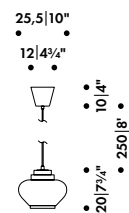

PENDANT LIGHT A333 "TURNIP"

ALVAR AALTO 1950'S

Shade

Hand-spun steel

Ring

Steel

White plastic cable, length 2,5 m

220-240V, 50/ 60 Hz

DRR...E27 max. 12W

Made in China

**Shade white powder coated,
ring white lacquered**

291 015 01 Q**

SEK* 4.700,00