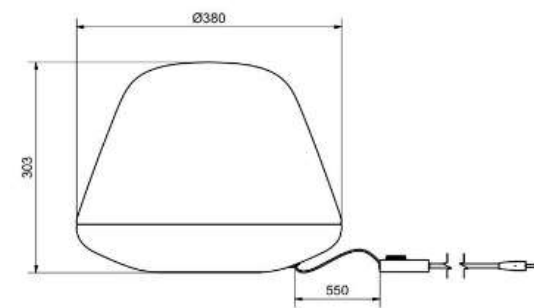

Socket	E27
Class	KL II
IP Class	20
Max watt	10
Kelvin	-
Height	303
Width	-
Length	-
Diameter	380
Lumen	-
Cable color	SVART
Cable lenght	2.3
Dimable	JA
Light source included	No