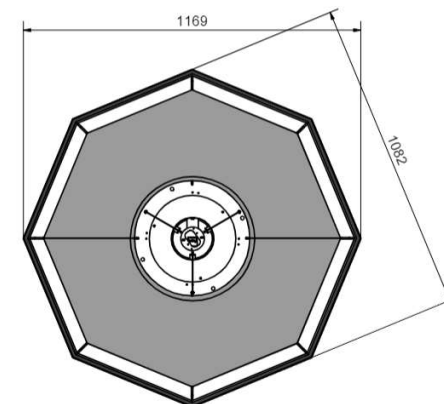

Soft Sound Octagon - Ljudabsorbent Ø1140 H400

BELID LIGHTING GROUP.

Art.no		Price SEK	
• 9005740400-15213678	Roströd	20 078.00	Fast installation
• 9005741400-15213678	Grön	20 078.00	Fast installation
• 9005742400-15213678	Grå	20 078.00	Fast installation
• 9005743400-15213678	Blå	20 078.00	Fast installation
• 9005745400-15213678	Vit	20 078.00	Fast installation

740 Rust

741 Green

742 Gray

Textilskärm

Height	400
Width	–
Length	–
Diameter	1140