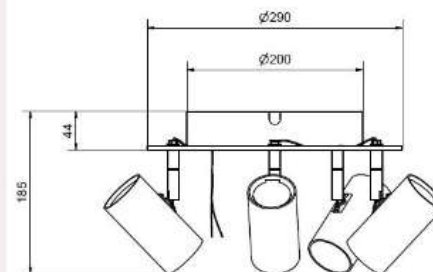

BELID LIGHTING GROUP.

Socket	GU10
Class	KL II
IP Class	20
Max watt	8
Kelvin	-
Height	185
Width	-
Length	-
Diameter	290
Lumen	-
Cable color	-
Cable length	-
Dimable	JA