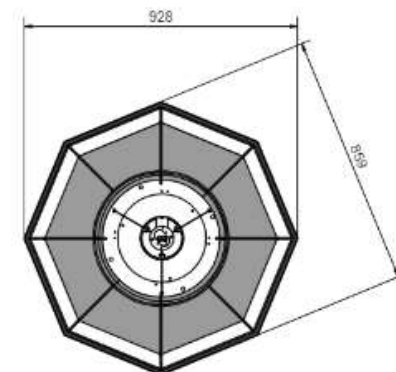

BELID LIGHTING GROUP.

740 Rust

741 Green

742 Gray

Textilskärm

Height	400
Width	—
Length	—
Diameter	900