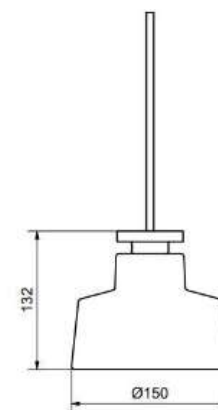

Socket	GU10
Class	KL II
IP Class	20
Max watt	-
Kelvin	-
Height	140
Width	-
Length	-
Diameter	150
Lumen	-
Cable color	VIT
Cable length	2.8
Dimable	JA

BELID LIGHTING GROUP.

herstal