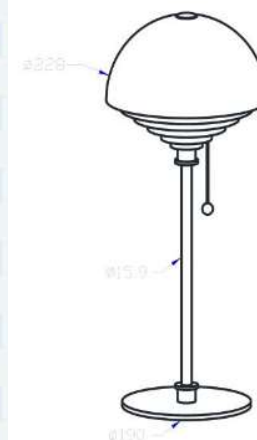

Socket	E27
Class	KL II
IP Class	20
Max watt	40
Kelvin	-
Height	520
Width	-
Length	-
Diameter	230
Lumen	-
Cable color	VIT
Cable lenght	2
Dimable	NEJ