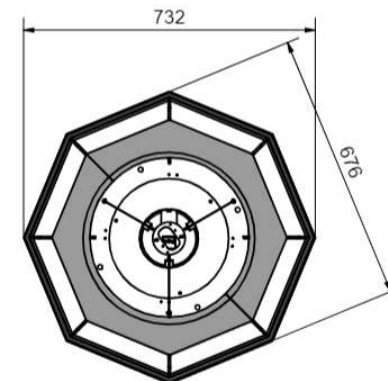

Soft Sound Octagon - Ljudabsorbent ø700 H400

BELID LIGHTING GROUP.

Art.no		Price SEK	
9004740400-15213678	Roströd	14 750.00	Fast installation
9004741400-15213678	Grön	14 750.00	Fast installation
9004742400-15213678	Grå	14 750.00	Fast installation
9004743400-15213678	Blå	14 750.00	Fast installation
9004745400-15213678	Vit	14 750.00	Fast installation

740 Rust

741 Green

742 Gray

Textilskärm

Height	400
Width	-
Length	-
Diameter	700
Lumen	-