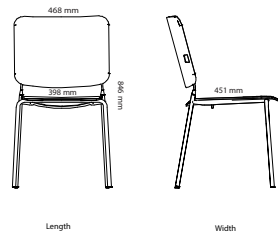

Feather chair