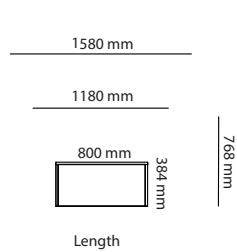

Upper units