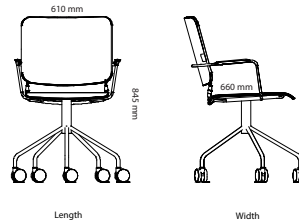

Feather swivel chair armrests