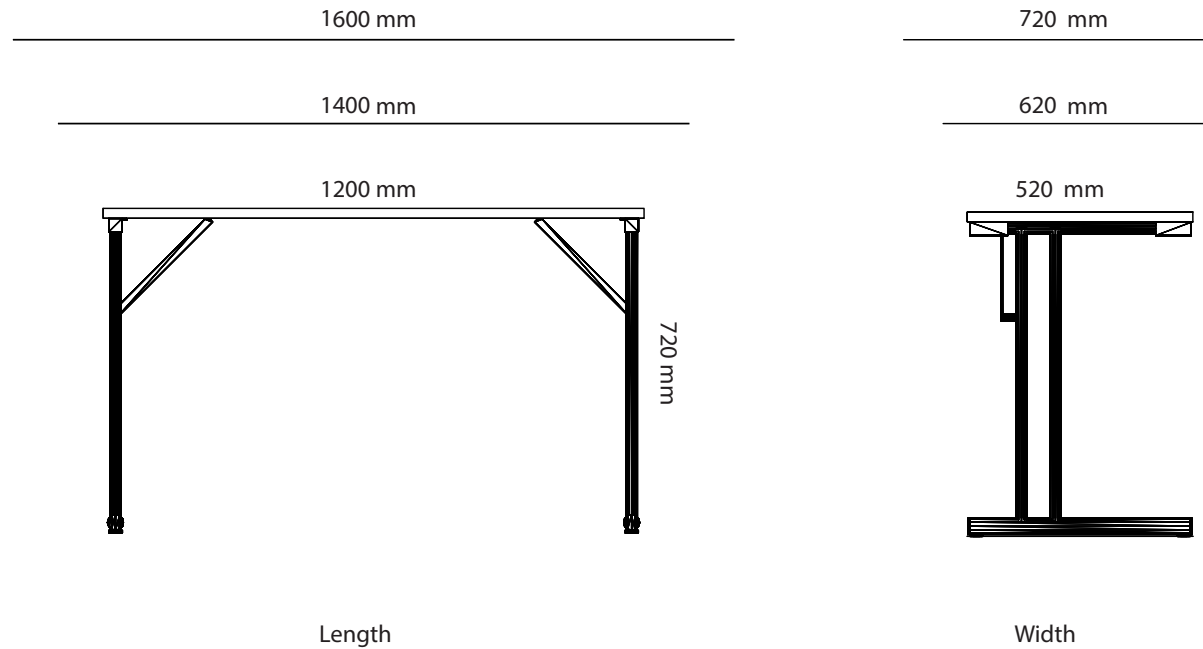

ALLROUND TABLE

SURFACE LAYER/COLOUR

Desktop	Laminate	Veneer
Beige	White	Birch
Light grey	Light grey	
Black	Dark grey	

All other materials and colors are offered separately