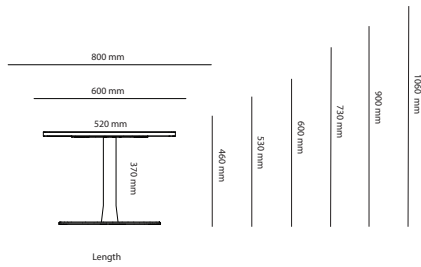

Table

Trapezium table

SURFACE LAYER/COLOUR

Desktop	Laminate	Veneer
Beige	White	Birch
Light grey	Light grey	
Black	Dark grey	

All other materials and colors are offered separately

Art.no.	Table	Laminate	Veneer	Desktop
24A10070	College table 1000x700mm	2 739 kr	3 252 kr	3 252 kr
24A12070	College table 1200x700mm	2 947 kr	3 460 kr	3 460 kr
24A12080	College table 1200x800mm	2 985 kr	3 498 kr	3 498 kr
24A13065	College table 1300x650mm	2 947 kr	3 460 kr	3 460 kr
24A14070	College table 1400x700mm	3 089 kr	3 602 kr	3 602 kr
24A14080	College table 1400x800mm	3 202 kr	3 715 kr	3 715 kr
24A16080	College table 1600x800mm	3 297 kr	3 810 kr	3 810 kr
24A6565	College table 650x650mm	2 450 kr	2 963 kr	2 963 kr
24A7070	College table 700x700mm	2 504 kr	3 017 kr	3 017 kr
24A8065	College table 800x650mm	2 539 kr	3 052 kr	3 052 kr
	Trapezium table			
24B14070	College table (trapezium) 1400/700/700mm	3 284 kr	3 797 kr	3 797 kr