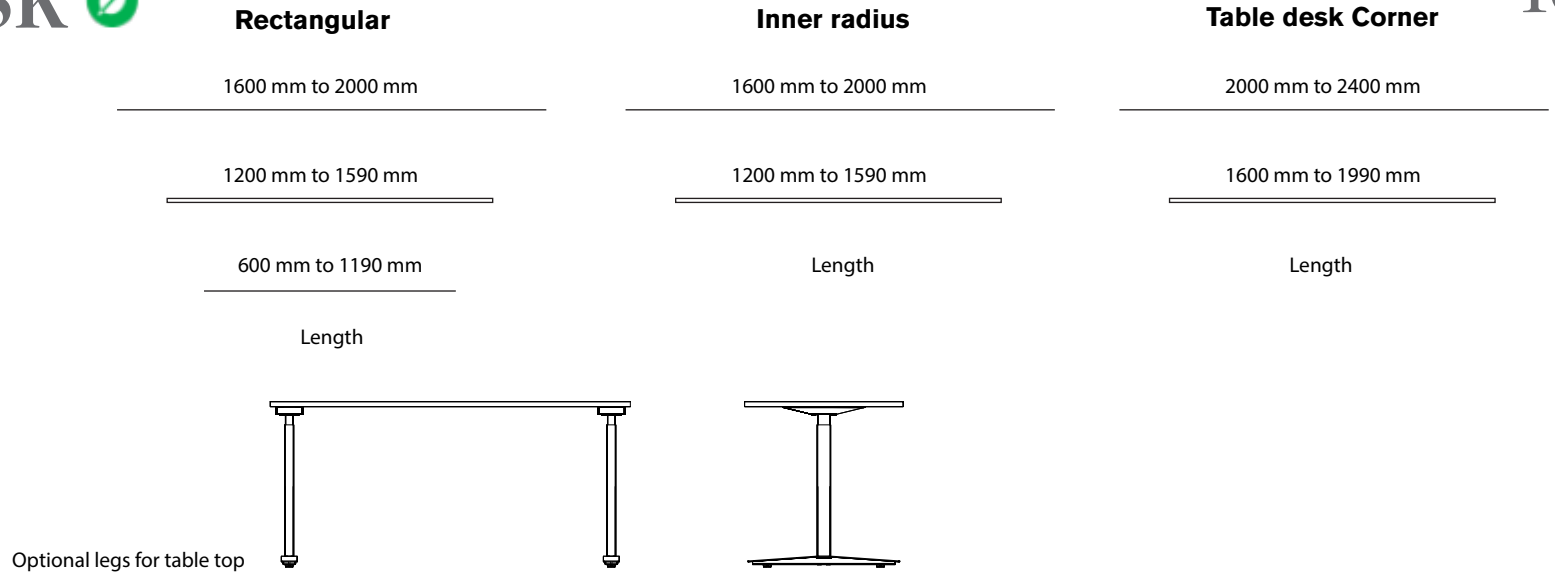

Optional legs for table top

SURFACE LAYER/COLOR

Desktop	HPL (High pressure laminate)	Veneer	Laminate
Mushroom (4176)	Group 1 White	Birch	Group 1 White
Pebble (4175)	Light Grey	Oak natural	Light Grey
Pewter (4155)	Dark Grey	Oak white glazed	Dark Grey
Nero (4023)	Black	Ash white glazed	Group 2 Beech
Charcoal (4166)	Group 2 Black anti fingerprint	Black stained	Birch
Smokey Blue (4179)	Beech		Oak
Mauve (4172)	Birch		Oak White glazed
Ash (4132)	Oak		Ash White glazed
Conifer (4174)	Oak White glazed		Black stained Woodgrain
Burgundy (4154)	Ash White glazed		
	Black stained Woodgrain		

All other materials and colors are offered separately