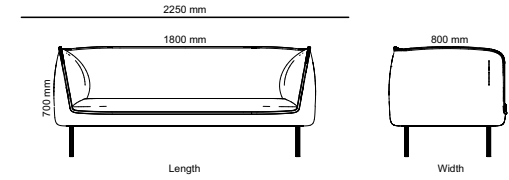

2-seated & 3-seated sofa

SURFACE LAYER/COLOUR

Price Group 1	Price Group 2	Price Group 3	Price Group 4	Price Group 5
N/A	Fame	Remix	Divina MD	Elmosoft Leather

All other materials and colors are offered separately