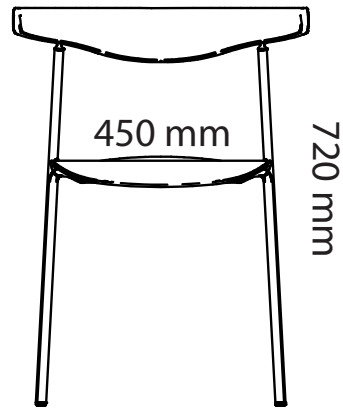

Length

Width

SURFACE LAYER/COLOUR

Fabrics	Price Group 1	Price Group 2	Price Group 3	Price Group 4	Price Group 5
	Event	Fame	Remix	Divina MD	Elmosoft Leather

Wood	Veneer	Stained Veneer	Stand	Lacquer	
	Birch				White
	Oak	White Ash		Black	
	All other materials and colors are offered separately			Silver	
				Chrome	
				Dark Chocolate	
				Misty Grey	
				All other materials and colors are offered separately