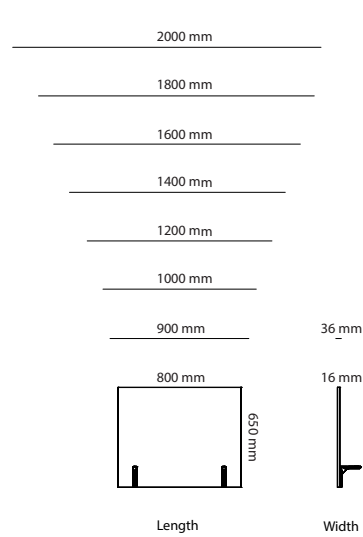

TABLE SCREEN

Sharp corners