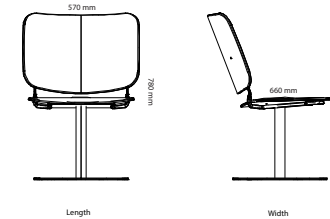

Feather chair

Feather swivel chair armrests

Feather lounge (Price quoted on request)

Feather chair armrests

Feather swivel-adjust chair armrests

Feather lounge swivel (Price quoted on request)

OPTIONS

Wood	Stained	
	Veneer	Veneer
	Birch	Black Stained
	Oak	Oak