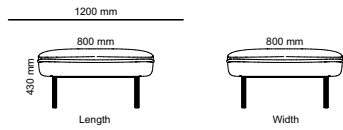

Footstool

SURFACE LAYER/COLOUR

Price Group 1	Price Group 2	Price Group 3	Price Group 4	Price Group 5
N/A	Fame	Remix	Divina MD	Elmosoft Leather

All other materials and colors are offered separately