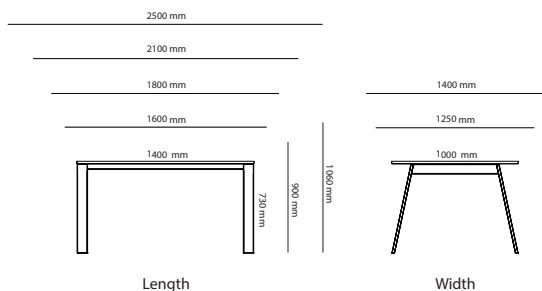

Piece

SURFACE LAYER/COLOUR

Laminate	Desktop	HPL	Veneer	Stained Veneer
Beige	White	Birch	White Ash	
Light grey	Light grey	Oak	Black	
Black	Dark grey			
	Black			

All other materials and colors are offered separately