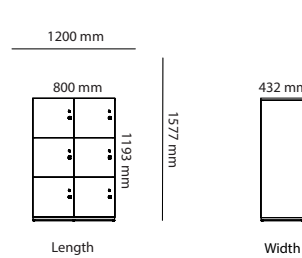

Personal locker