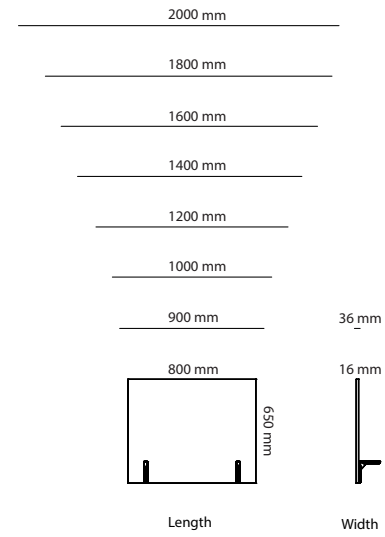

Round corners

SURFACE LAYER/COLOUR

Table Screen	Price Group 1	Price Group 2	Price Group 3	Price Group 4
	Cara	Blazer Lite		
	Carlow	Fame	Remix	Divina MD
		All other materials and colors are offered separately