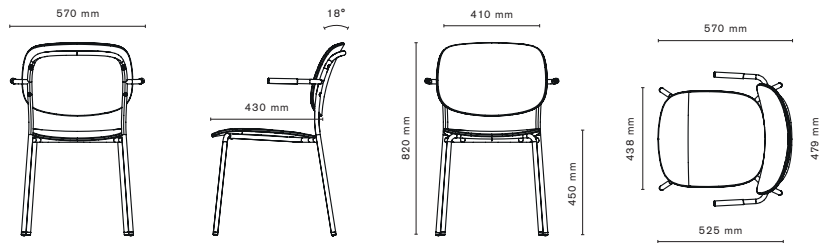

4-legged with armrest