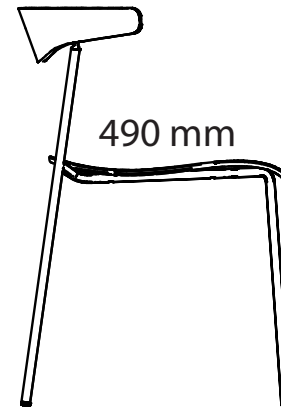

Width

SURFACE LAYER/COLOUR

Fabrics	Price Group 1	Price Group 2	Price Group 3	Price Group 4	Price Group 5
	Event	Fame	Remix	Divina MD	Elmosoft Leather

Wood	Veneer	Stained Veneer	Stand	Lacquer	
	Birch				White
	Oak	White Ash		Black	
	All other materials and colors are offered separately			Silver	
				Chrome	
				Dark Chocolate	
				Misty Grey	
				All other materials and colors are offered separately