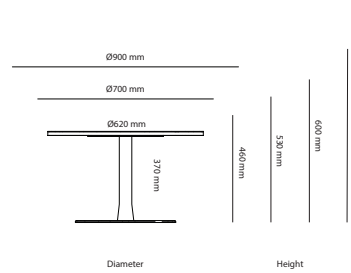

Radius

SURFACE LAYER/COLOUR

Desktop	HPL	Laminate	Veneer	Stained Veneer	Solid	Marble
Beige	White	White	Birch	White Ash	Ash	Bianco Carrara
Light grey	Light grey	Light grey	Oak	Black	Oak	Verde Guatemala
Black	Dark grey	Dark grey				Emperador Dark
	Black					

All other materials and colors are offered separately