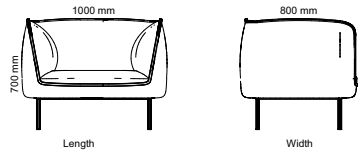

Armchair

SURFACE LAYER/COLOUR

Price Group 1	Price Group 2	Price Group 3	Price Group 4	Price Group 5
N/A	Fame	Remix	Divina MD	Elmosoft Leather

All other materials and colors are offered separately