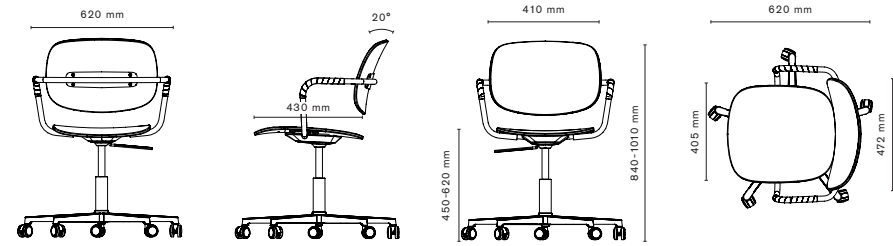

OPTIONS

Chair	Price
Connection fitting	375 kr
Sound-absorbing foot	86 kr

4-legged with armrest

4-legged without armrest

4-legged X-base

5-star Swivel

OPTIONS

Wood	Veneer (Seat & Backrest)
	Oak White Glazed
	Oak Natural
	Ash White Glazed
	Ash Fern Green
	Oak Black Brown Stained
	Oak Black Stained