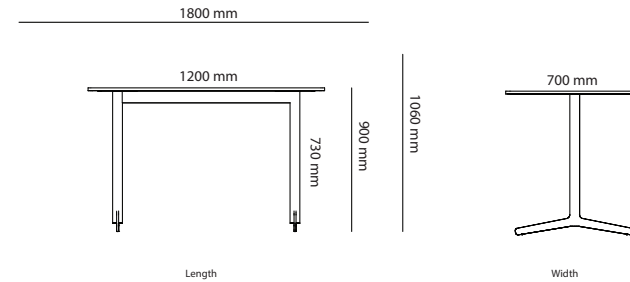

SURFACE LAYER/COLOUR

Desktop	HPL	Laminate	Veneer	Stained Veneer	Solid	Marble
Beige	White	White	Birch	White Ash	Ash	Bianco Carrara
Light grey	Light grey	Light grey	Oak	Black	Oak	Verde Guatemala
Black	Dark grey	Dark grey				Emperador Dark
	Black					

All other materials and colors are offered separately

Prices are subject to change without notice. While we strive for accuracy, mistakes happen. In the event of an incorrect price on a quote or order, you will be notified by email or phone, and given the option to accept the corrected price or cancel the order.