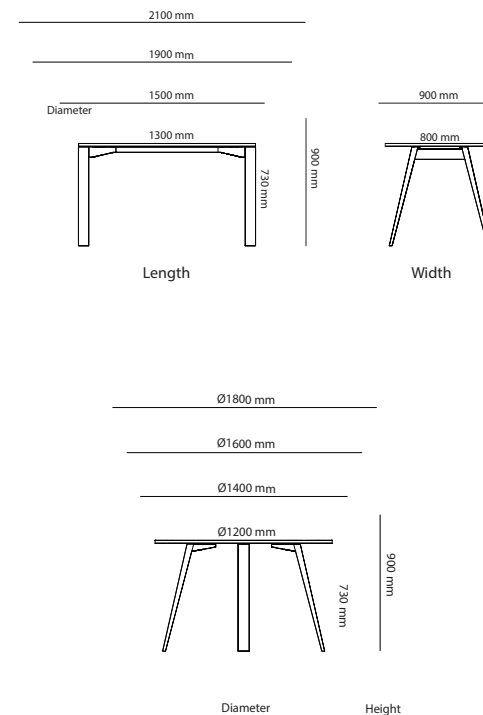

Piece Wood

Laminate	Desktop	HPL	Veneer	Stained Veneer
	Beige	White	Birch	White Ash
White	Light grey	Light grey	Oak	Black
Light grey	Black	Dark grey		
Dark grey		Black		

All other materials and colors are offered separately