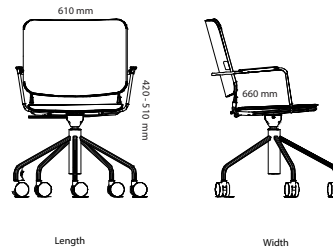

Feather chair

Feather swivel chair armrests

Feather lounge (Price quoted on request)

Feather chair armrests

Feather swivel-adjust chair armrests

Feather lounge swivel (Price quoted on request)

OPTIONS

Wood	Stained	
	Veneer	Veneer
	Birch	Black Stained
	Oak	Oak