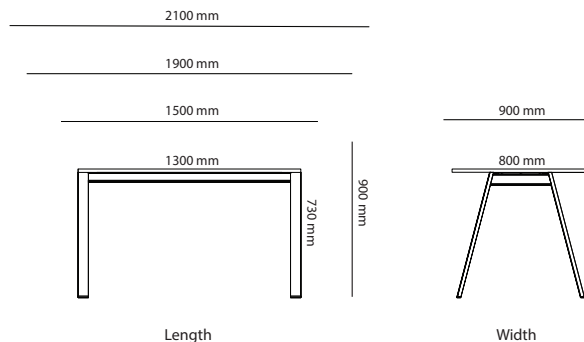

Piece Light

Laminate	Desktop	HPL	Veneer	Stained Veneer
White	Beige	White	Birch	White Ash
Light grey	Light grey	Light grey	Oak	Black
Dark grey	Black	Dark grey		
		Black		

All other materials and colors are offered separately