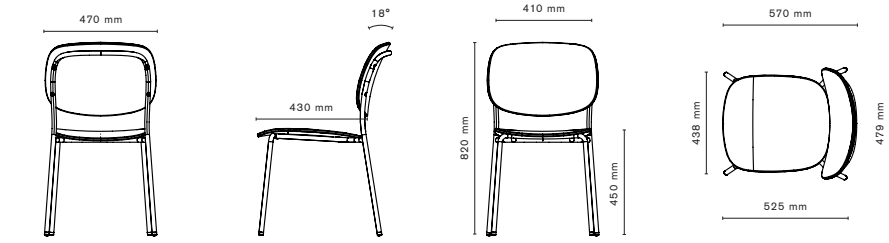

4-legged without armrest