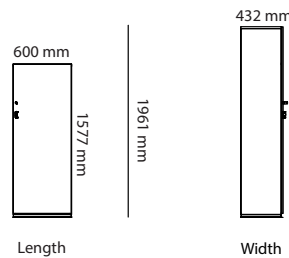

Wardrobe

SURFACE LAYER/COLOUR

Lacquer	Laminate	Veneer	Stained Veneer
White S 0500-N	White	Birch	White Ash
Black S 9000-N	Light grey Dark grey	Oak	
White S 0500-N	White	Birch	White Ash
Light grey S 2500-N	Light grey	Oak	
Dark grey S 7000-N	Dark grey		
Black S 9000-N			
Sandy grey S 2005-Y50R			
Fern green S 7010-G30Y			
Bay leave S 4020-G30Y			
Petroleum S 7020-B10G			

All other materials and colors are offered separately