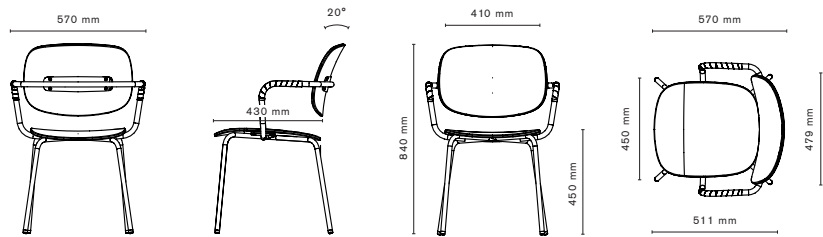

OPTIONS

Chair	Price
Connection fitting	375 kr
Sound-absorbing foot	86 kr

4-legged with armrest

4-legged without armrest

4-legged X-base

5-star Swivel

OPTIONS

Wood	Veneer (Seat & Backrest)
	Oak White Glazed
	Oak Natural
	Ash White Glazed
	Ash Fern Green
	Oak Black Brown Stained
	Oak Black Stained