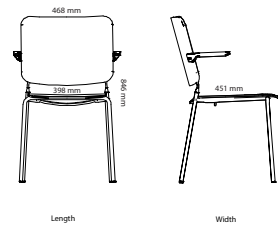

Feather chair armrests