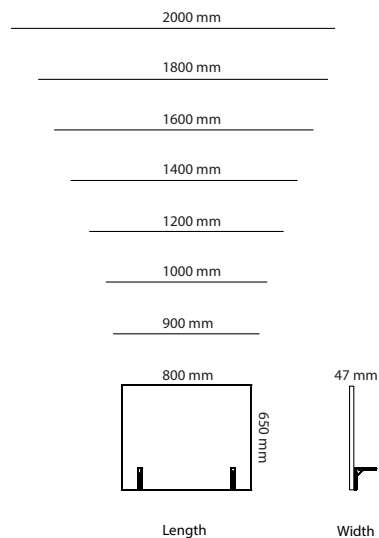

SURFACE LAYER/COLOUR

Embrace acoustics	Price Group 1	Price Group 2	Price Group 3	Price Group 4
	Cara	Blazer Lite	Remix	Divina MD
	Carlow	Fame		
	Feldt			

All other materials and colors are offered separately