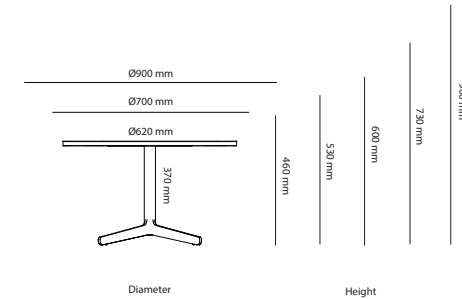

FEATHER TABLE

Round

SURFACE LAYER/COLOUR

Desktop	HPL	Laminate	Veneer	Stained Veneer	Solid	Marble
Beige	White	White	Birch	White Ash	Ash	Bianco Carrara
Light grey	Light grey	Light grey	Oak	Black	Oak	Verde Guatemala
Black	Dark grey	Dark grey				Emperador Dark
	Black					

All other materials and colors are offered separately

Prices are subject to change without notice. While we strive for accuracy, mistakes happen. In the event of an incorrect price on a quote or order, you will be notified by email or phone, and given the option to accept the corrected price or cancel the order.