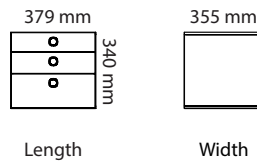

Drawer cassette