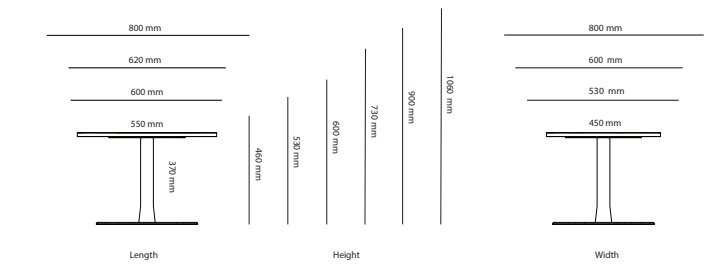

Radius

SURFACE LAYER/COLOUR

Desktop	HPL	Laminate	Veneer	Stained Veneer	Solid	Marble
Beige	White	White	Birch	White Ash	Ash	Bianco Carrara
Light grey	Light grey	Light grey	Oak	Black	Oak	Verde Guatemala
Black	Dark grey	Dark grey				Emperador Dark
	Black					

All other materials and colors are offered separately