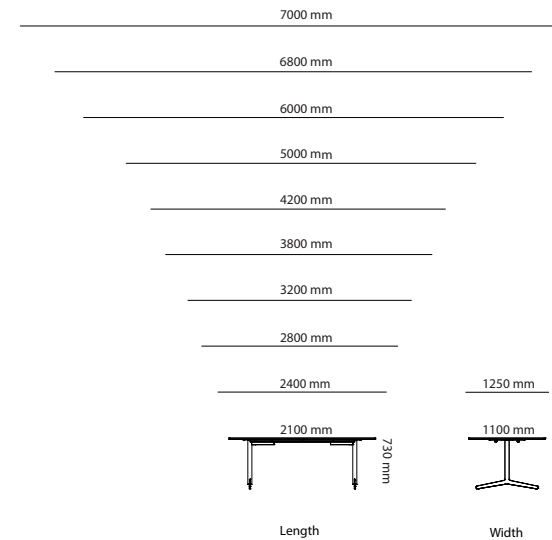

With round corner

SURFACE LAYER/COLOUR

Desktop	HPL	Veneer (Up to 1100 mm width)	Stained Veneer (Up to 1100 mm width)
	White		
Beige	Light grey		
Light grey	Dark grey	Birch	White Ash
Black	Black	Oak	Black
All other materials and colors are offered separately