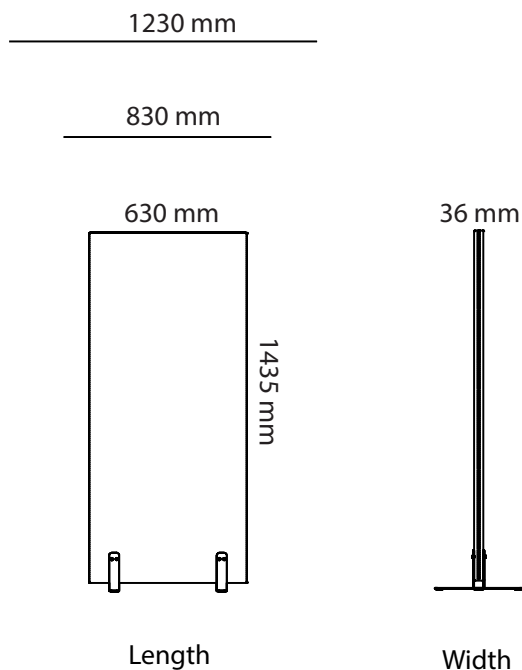

Table screen

Wall screen

SURFACE LAYER/COLOUR

Price Group 1

Feldt

Art.no	Table Screen	PG1	PG2	PG3
47A6H4	Ease table screen W:600mm H:450mm	3 333 kr	3 694 kr	4 412 kr
47A8H4	Ease table screen W:800mm H:450mm	3 543 kr	4 085 kr	4 804 kr
Screen				
47B8H13	Ease screen W:840mm H:1300mm	5 511 kr	6 717 kr	9 890 kr
47B12H13	Ease screen W:1260mm H:1300mm	9 783 kr	10 477 kr	13 876 kr