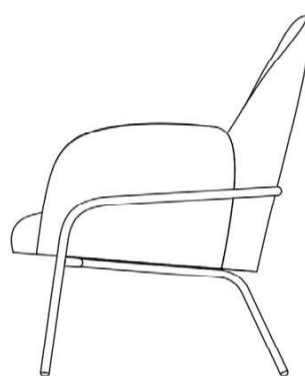

C.O.M.	Cat A	Cat B	Cat C	Cat D	Cat E	Cat F	Cat G	Cat H	Cat I	Cat J	Sevilla	Vntg other	Vntg Rangers	Elmosoft/Elmotique	Dunes	Shade
Chaise lounge small + 1-seat without armrest + 1,5-seat without armrest + 1,5-seat with armrest																
74800	74800	77715	81235	86420	94655	99600	107230	117725	127525	158020	129260	140530	147890	165440	207135	207455
Chaise lounge large + 1,5-seat with armrest																
44580	44580	46265	48295	51290	56045	58900	63305	69370	75030	92635	78070	84915	88655	100045	123985	125560

Variant	Fabric Required 140/150 cm	Width cm	Depth cm	Height cm	Seat height cm	Seat depth cm	Volume (m³)
1,5-seat with armrest + 1-seat without armrest + 1,5-seat with armrest	15.9	268	90	73	41	60	1.98
1,5-seat with armrest + 1,5-seat without armrest + 1,5-seat with armrest	15.9	284	90	73	41	60	2.12
Chaise lounge large + 1-seat without armrest + 1,5-seat with armrest	16.8	261	127	73	41	60	2.33
Chaise lounge small + 1-seat without armrest + 1,5-seat without armrest + 1,5-seat with armrest	21.3	351	127	73	41	60	2.91
Chaise lounge large + 1,5-seat with armrest	12.3	199	120	73	41	60	1.81

Sling Armchair

Armchair in fabric/leather, with metal frame. Frame available in ral 1013, 7021, 9005 and 9010. Designed with Note.

Price	C.O.M.	Cat A	Cat B	Cat C	Cat D	Cat E	Cat F	Cat G	Cat H	Cat I	Cat J	Sevilla	Vntg other	Vntg Rangers	Elmosoft/Elmotique	Dunes	Shade
Fabric/leather, with metal tube frame.																	
	13490	13490	13860	14305	14965	16005	16635	17600	18930	20175	24040	17040	18100	18945	20445	24655	24395
Supplement other RAL classic color/pc, 1-4 pcs																	
1200																	
Supplement other RAL classic color/pc, 5-10 pcs																	
1040																	
Supplement other RAL classic color/pc >10 pcs																	
Ask for quote																	

Variant	Fabric Required 140/150 cm	Width cm	Depth cm	Height cm	Seat height cm	Seat depth cm	Volume (m³)
Fabric/leather, with metal tube frame.	2.7	67	75	89	43	52	0.54