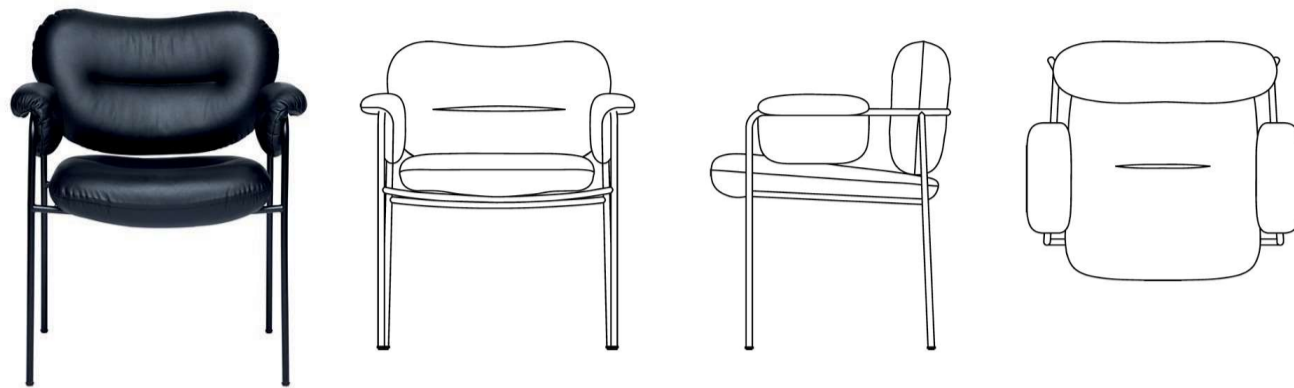

Bollo Dining Chair (previously Spisolini)

Dining chair (previously Spisolini) in fabric/leather/sheepskin with metal base available in ral 1013, 7021, 9005 and 9010. Designed with Andreas Engesvik.

Price	C.O.M.	Cat A	Cat B	Cat C	Cat D	Cat E	Cat F	Cat G	Cat H	Cat I	Cat J	Sheepskin	Sevilla	Vntg other	Vntg Rangers	Elmosoft/ Elmotique	Dunes	Shade
Fabric/leather/sheepskin w. metal base.																		
	11610	11610	11825	12090	12480	13100	13470	14045	14835	15570	17860	26295	14455	15075	15620	16450	19010	18770
Supplement other RAL classic color/pc, 1-4 pcs																		
	1200																	
Supplement other RAL classic color/pc, 5-10 pcs																		
	1040																	
Supplement other RAL classic color/pc >10 pcs																		
	Ask for quote																	