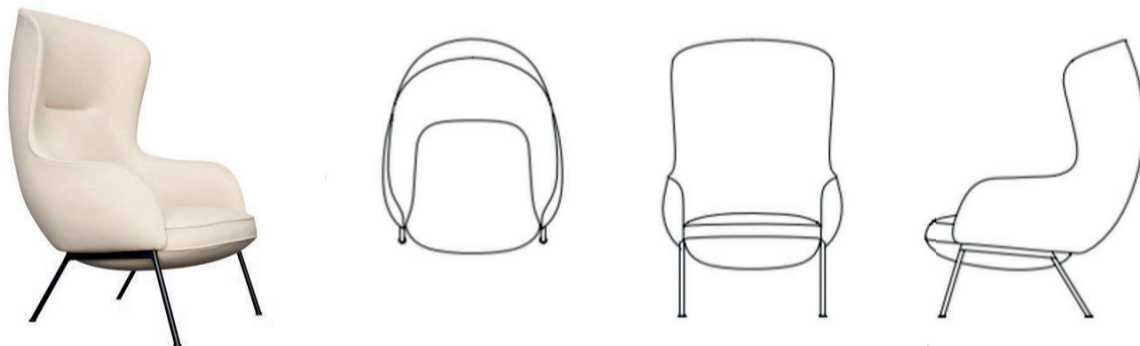

Variant	Fabric Required 140/150 cm	Volume (m³)
1-seat, low back and low armrests	6.95	0.8
1,5-seat, low back and low armrests	7.8	1.5
2-seat, low back and low armrests	11.1	2
2,5-seat, low back and low armrests	13.1	2.2
3-seat, low back and low armrests	14.85	2.2
1-seat low back, 1 low armrest, 1 bent armrest	7.45	0.8
1,5-seat low back, 1 low armrest, 1 bent armrest	8.3	1.5
2-seat low back, 1 low armrest, 1 bent armrest	11.6	2
2,5-seat low back, 1 low armrest, 1 bent armrest	13.6	2.2
3-seat low back, 1 low armrest, 1 bent armrest	15.35	2.2
1-seat, low back and bent armrests	7.95	0.8
1,5-seat, low back and bent armrests	8.8	1.5
2-seat, low back and bent armrests	12.1	2
2,5-seat, low back and bent armrests	14.1	2.2
3-seat, low back and bent armrests	15.85	2.2
1,5-seat, high back and high armrests	9.8	1.5
1,5-seat, high back and high armrests, round table	10.8	1.5
3-seat, high back and high armrests	15.35	2.2
3-seat, 1 high back, 1 low back, 1 high armrest, 1 low armrest, rectangular table	15.75	2.2

Mame Armchair

Armchair with fixed fabric and metal legs in RAL 9005. Designed with Luca Nichetto.

C.O.M.	Cat A	Cat B	Cat C	Cat D	Cat E	Cat F	Cat G	Cat H	Cat I	Cat J
Fixed fabric, metal legs.										
25645	25645	26150	26765	27665	29095	29955	31280	33100	34805	40100

Variant	Fabric Required 140/150 cm	Width cm	Depth cm	Height cm	Seat height cm	Seat depth cm	Volume (m³)
Fixed fabric, metal legs.	3.7	79	96	120	43	60	1.3