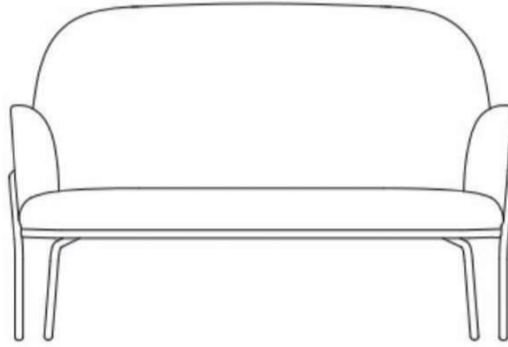

Sling Sofa

Sofa in fabric/leather, with metal frame. Frame available in ral 1013, 7021, 9005 and 9010. Designed with Note.

Price	C.O.M.	Cat A	Cat B	Cat C	Cat D	Cat E	Cat F	Cat G	Cat H	Cat I	Cat J	Sevilla	Vntg other	Vntg Rangers	Elmosoft/ Elmotique	Dunes	Shade
Fabric/leather, with metal tube frame.																	
	19840	19840	20375	21015	21965	23475	24380	25775	27700	29495	35075	24735	26255	27460	29620	35650	35290
Supplement other RAL classic color/pc, 1-4 pcs																	
2400																	
Supplement other RAL classic color/pc, 5-10 pcs																	
2080																	
Supplement other RAL classic color/pc >10 pcs																	
Ask for quote																	

Variant	Fabric Required 140/150 cm	Width cm	Depth cm	Height cm	Seat height cm	Seat depth cm	Volume (m³)
Fabric/leather, with metal tube frame.	3.9	125	75	89	43	52	1

Tiki Armchair Small

Armchair in fixed fabric/leather cover, with metal frame. Frame available in ral 1013, 7021, 9005 and 9010. Designed with Andreas Engesvik.