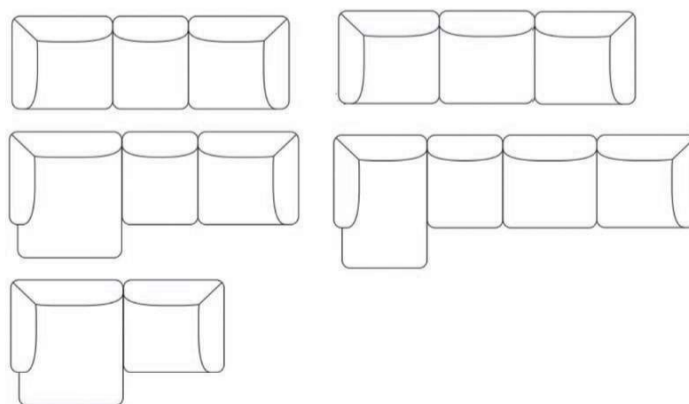

C.O.M.	Cat A	Cat B	Cat C	Cat D	Cat E	Cat F	Cat G	Cat H	Cat I	Cat J	Sevilla	Vntg other	Vntg Rangers	Elmosoft/ Elmotique	Dunes	Shade
1,5-seat with armrest + 1-seat without armrest + 1,5-seat with armrest																
54730	54730	56905	59535	63405	69550	73240	78935	86770	94085	116850	96360	105140	110570	124550	156460	157285
1,5-seat with armrest + 1,5-seat without armrest + 1,5-seat with armrest																
55230	55230	57405	60035	63905	70050	73740	79435	87270	94585	117350	97930	106755	112185	126265	158290	159170
Chaise lounge large + 1-seat without armrest + 1,5-seat with armrest																
59665	59665	61960	64735	68825	75320	79220	85240	93515	101245	125300	102880	111915	117465	131885	164645	165565