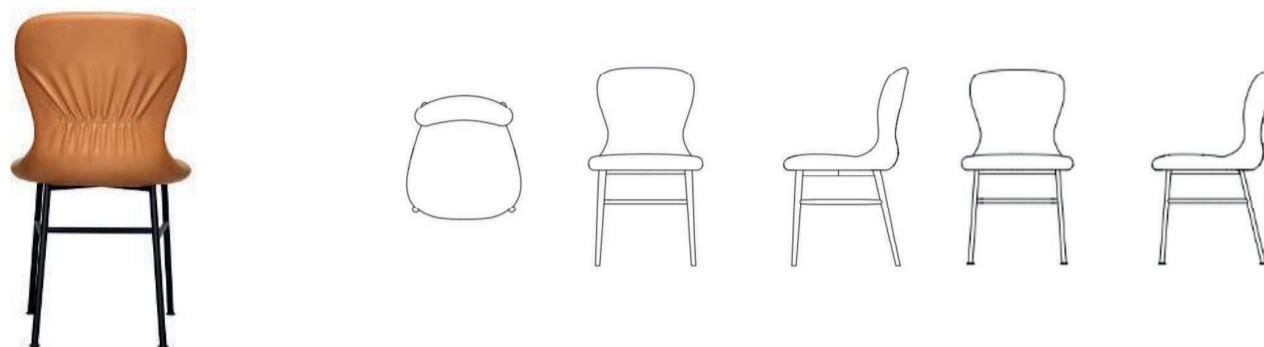

Bollo Dining Chair (previously Spisolini)

Dining chair (previously Spisolini) in fabric/leather/sheepskin with metal base available in ral 1013, 7021, 9005 and 9010. Designed with Andreas Engesvik.

Price	C.O.M.	Cat A	Cat B	Cat C	Cat D	Cat E	Cat F	Cat G	Cat H	Cat I	Cat J	Sheepskin	Sevilla	Vntg other	Vntg Rangers	Elmosoft/ Elmotique	Dunes	Shade
Fabric/leather/sheepskin w. metal base.																		
	11610	11610	11825	12090	12480	13100	13470	14045	14835	15570	17860	26295	14455	15075	15620	16450	19010	18770
Supplement other RAL classic color/pc, 1-4 pcs																		
	1200																	
Supplement other RAL classic color/pc, 5-10 pcs																		
	1040																	
Supplement other RAL classic color/pc >10 pcs																		
	Ask for quote																	

Variant	Fabric Required 140/150 cm	Width cm	Depth cm	Height cm	Seat height cm	Seat depth cm	Volume (m ³)
Fabric/leather/sheepskin w. metal base.	1.6	64	64.5	79	47	46	0.37

Figurine Chair

Chair in oak/beechn with solid oak legs. Available in Fogia's standard stains. Designed with Note.

Variant	Price	Width cm	Depth cm	Height cm	Seat height cm	Volume (m ³)
Stained beech (min. order 30 pcs)	5115	42	48.5	80.5	44	0.3
Lacquered oak	5745					0.3
Stained oak	5960					0.3

Myko Chair

Chair with moulded seat in fabric/leather, metal/wooden. Available in Fogia's standard stains and RAL 9005. Designed with Stefan Borselius.