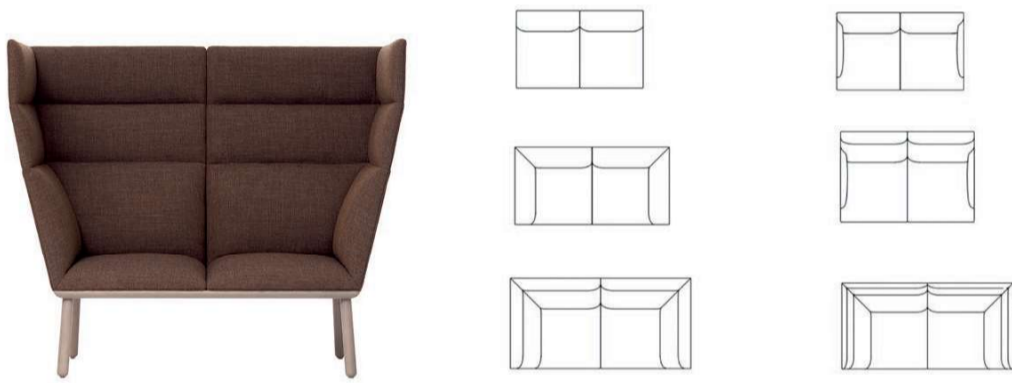

Price	C.O.M.	Cat A	Cat B	Cat C	Cat D	Cat E	Cat F	Cat G	Cat H	Cat I	Cat J	Sevilla	Vntg other	Vntg Rangers	Elmosoft/ Elmotique	Dunes	Shade

Table, ash legs
4300

Variant	Fabric Required 140/150 cm	Width cm	Depth cm	Height cm	Seat height cm	Seat depth cm	Volume (m³)
1-seat without armrests, low back, ash legs	2.3	55	66/72	74.5	43	48	0.35
1-seat with 1 low armrest, low back, ash legs	2.3	55	66	74.5	43	48	0.35
1-seat with 1 high armrest/corner, low back, ash legs	3.5					48	0.35
1-seat without armrests, medium back, ash legs	2.6					48	0.35
1-seat with 1 low armrest, medium back, ash legs	2.7	55	66	97	43	48	0.45
1-seat with 1 high armrest, medium back/corner, medium back, ash legs	5	71	71	97	43	48	0.45
1-seat without armrests, high back, ash legs	2.7	55	66	120	43	48	0.55
1-seat with 1 low armrest, high back, ash legs	3	55	66	120	43	48	0.55
1-seat with 1 high armrest, high back/corner, high back, ash legs	6.6	55	66	120	43	48	0.55
1-seat without back/pouf, ash legs	0.75	55	55		43		0.35
Table, ash legs		55	55				0.35

Tondo 2-seat

Modular seating system with flexibility in armrest and back height. Designed with Stefan Borselius.

C.O.M.	Cat A	Cat B	Cat C	Cat D	Cat E	Cat F	Cat G	Cat H	Cat I	Cat J
2-seat without armrests, low back, ash legs										
21055	21055	21605	22265	23240	24785	25715	27145	29115	30960	36685
2-seat with low armrests, low back, ash legs										
22665	22665	23375	24235	25500	27510	28715	30580	33145	35535	42980
2-seat with high armrests, low back, ash legs										
26480	26480	27435	28595	30300	33005	34630	37135	40585	43805	53825
2-seat with high armrests & medium back, ash legs										
31735	31735	33100	34755	37190	41055	43375	46960	51885	56485	70805
2-seat with high armrests & high back, ash legs										
35420	35420	36990	38890	41690	46135	48805	52925	58590	63885	80345

Variant	Fabric Required 140/150 cm	Width cm	Depth cm	Height cm	Seat height cm	Seat depth cm	Volume (m³)
2-seat without armrests, low back, ash legs	4	110	66	74.5	43	48	0.7
2-seat with low armrests, low back, ash legs	5.2	110	66	74.5	43	48	0.7
2-seat with high armrests, low back, ash legs	7	110	66	74.5	43	48	0.8
2-seat with high armrests & medium back, ash legs	10	110	71	99	43	48	1.2
2-seat with high armrests & high back, ash legs	11.5	110	71	121	43	48	1.46