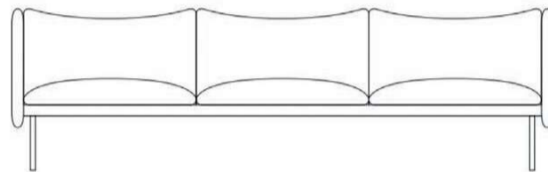

Price	C.O.M.	Cat A	Cat B	Cat C	Cat D	Cat E	Cat F	Cat G	Cat H	Cat I	Cat J	Sevilla	Vntg other	Vntg Rangers	Elmosoft/ Elmotique	Dunes	Shade

Supplement other RAL classic color/pc >10 pcs

Ask for quote

Supplement wooden cargo box for CTN shipment

3455

Variant	Fabric Required 140/150 cm	Width cm	Depth cm	Height cm	Seat height cm	Seat depth cm	Volume (m³)
Fabric/leather, metal legs.	11.5	162	93	77	40	58	1.45

Tiki 3-seat

3-seat sofa in fixed fabric/leather cover, with metal tube frame. Frame available in ral 1013, 7021, 9005 and 9010. Designed with Andreas Engesvik.

Price	C.O.M.	Cat A	Cat B	Cat C	Cat D	Cat E	Cat F	Cat G	Cat H	Cat I	Cat J	Sevilla	Vntg other	Vntg Rangers	Elmosoft/ Elmotique	Dunes	Shade

Fabric/leather, metal legs.

39305 39305 41425 43985 47760 53750 57350 62900 70540 77670 99860 57400 63395 65805 76640 95965 98975

Supplement other RAL classic color/pc, 1-4 pcs

1200

Supplement other RAL classic color/pc, 5-10 pcs

1040

Supplement other RAL classic color/pc >10 pcs

Ask for quote

Supplement wooden cargo box for CTN shipment

3455

Variant	Fabric Required 140/150 cm	Width cm	Depth cm	Height cm	Seat height cm	Seat depth cm	Volume (m³)
Fabric/leather, metal legs.	15.5	236	93	77	40	58	2.38