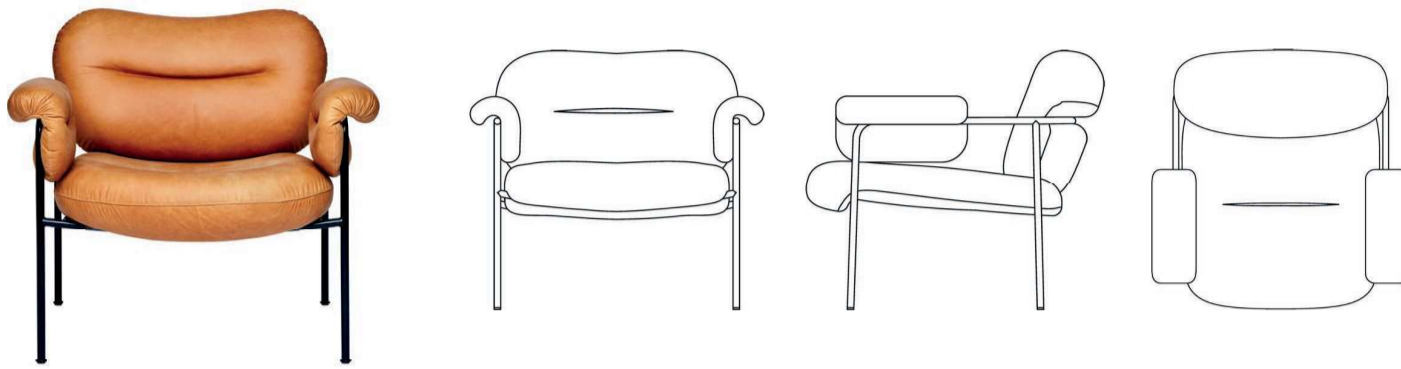

Bollo Armchair

Armchair in fabric/leather/sheepskin with metal base available in ral 1013, 7021, 9005 and 9010. Designed with Andreas Engesvik.

Price	C.O.M.	Cat A	Cat B	Cat C	Cat D	Cat E	Cat F	Cat G	Cat H	Cat I	Cat J	Sheepskin	Sevilla	Vntg other	Vntg Rangers	Elmosoft/Elmotique	Dunes	Shade
Fabric/leather/sheepskin and metal base.																		
	14785	14785	15115	15510	16095	17020	17580	18440	19620	20725	24160	28965	19150	20095	20815	22180	25880	25705
Supplement other RAL classic color/pc, 1-4 pcs																		
	1200																	
Supplement other RAL classic color/pc, 5-10 pcs																		
	1040																	
Supplement other RAL classic color/pc >10 pcs																		
	Ask for quote																	

Embrace (previously Enclose & Embrace)

Armchair with fixed upholstery on the frame, loose cover on the seat and back cushion. Can be upholstered in fabric, leather or a combination. Oak legs in Fogia's standard stains/lacquer. Designed with Norm Architects.