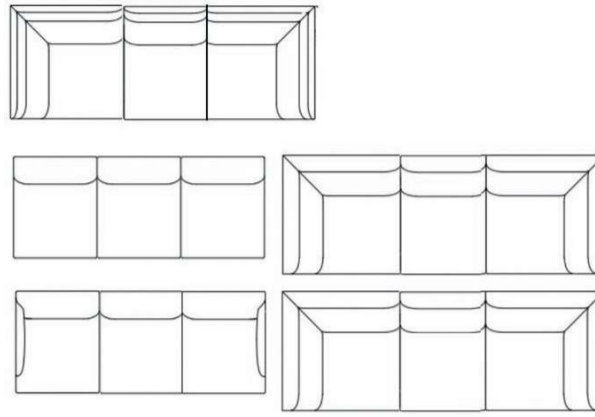

Tondo 3-seat

Modular seating system with flexibility in armrest and back height. Designed with Stefan Borselius.

C.O.M.	Cat A	Cat B	Cat C	Cat D	Cat E	Cat F	Cat G	Cat H	Cat I	Cat J
3-seat without armrests, low back, ash legs										
27340	27340	28160	29155	30615	32935	34325	36475	39435	42195	50785
3-seat with low armrests, low back, ash legs										
30350	30350	31335	32525	34280	37060	38735	41310	44860	48175	58480
3-seat with high armrests, low back, ash legs										
32730	32730	33960	35445	37635	41115	43205	46430	50865	55005	67890
3-seat with high armrests & medium back, ash legs										
38305	38305	39890	41805	44630	49115	51805	55960	61680	67015	83625
3-seat with high armrests & high back, ash legs										
43725	43725	45765	48225	51855	57615	61075	66410	73750	80610	101940

Variant	Fabric Required 140/150 cm	Width cm	Depth cm	Height cm	Seat height cm	Seat depth cm	Volume (m³)
3-seat without armrests, low back, ash legs	6	165	66	74.5	43	48	1.05
3-seat with low armrests, low back, ash legs	7.2	165	66	74.5	43	48	1.05
3-seat with high armrests, low back, ash legs	9	165	66	74.5	43	48	1.15
3-seat with high armrests & medium back, ash legs	11.6	165	71	99	43	48	1.67
3-seat with high armrests & high back, ash legs	14.9	165	71	121	43	48	2.04