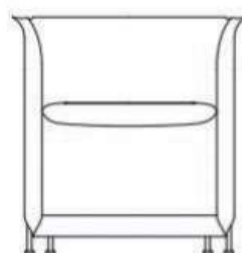

C.O.M.	Cat A	Cat B	Cat C	Cat D	Cat E	Cat F	Cat G	Cat H	Cat I	Cat J	Sevilla	Vntg other	Vntg Rangers	Elmosoft/ Elmotique	Dunes	Shade
Fabric/leather.																
15515	15515	15855	16270	16880	17845	18425	19320	20555	21705	25285	19820	21020	22345	23665	29130	28135

Variant	Fabric Required 140/150 cm	Width cm	Depth cm	Height cm	Seat height cm	Seat depth cm	Volume (m³)
Fabric/leather.	2.5	67	60	73	46	48	0.33