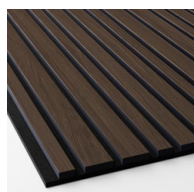

Rustic Smoked Oak Barcode, RS black