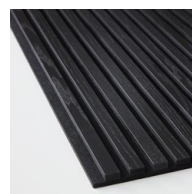

Black Diamond Ash,
RS black