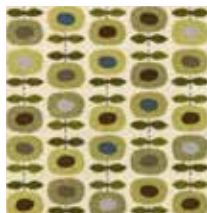

CLASSIC MATRICE SMALL | Hortensia Blush 620

CLASSIC LINKS | Muted Teal 203

DAISY *Design Gunilla Lagerhem Ullberg*

Dark

Green

PRIS	EX MOMS
140x200 cm	26 520:-
170x240 cm	38 650:-
200x300 cm	56 740:-
250x350 cm	82 690:-