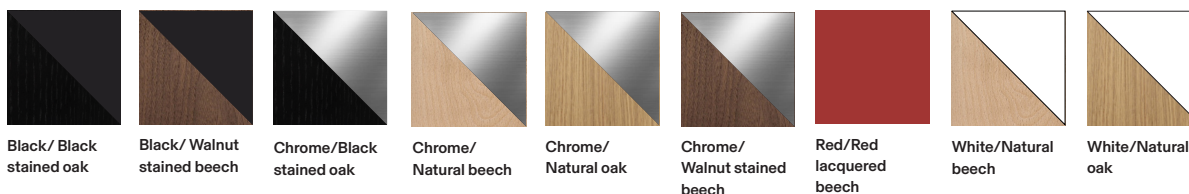

FINISH

Black/ Black stained oak

Black/ Walnut stained beech

Chrome/Black stained oak

Chrome/ Natural beech

Chrome/ Natural oak

Chrome/ Walnut stained beech

Red/Red lacquered beech

White/ Natural beech

White/ Natural oak