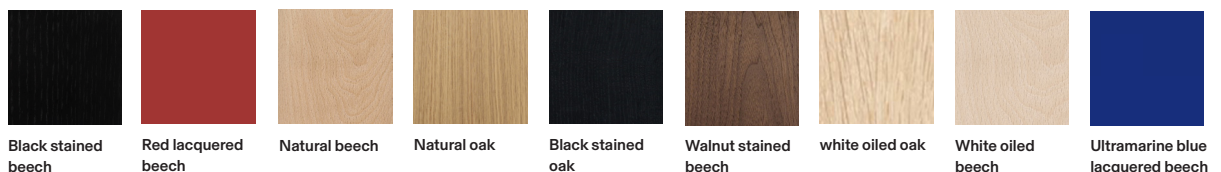

FINISH

Black stained beech

Red lacquered beech

Natural beech

Natural oak

Black stained oak

Walnut stained beech

White oiled oak

White oiled beech

Ultramarine blue lacquered beech