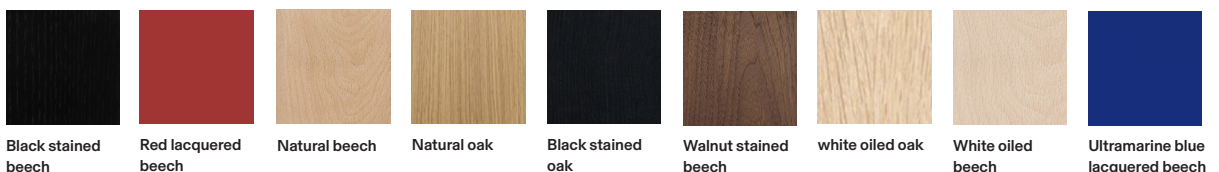

FINISH

Black stained beech

Red lacquered beech

Natural beech

Natural oak

Black stained oak

Walnut stained beech

White oiled oak

White oiled beech

Ultramarine blue lacquered beech