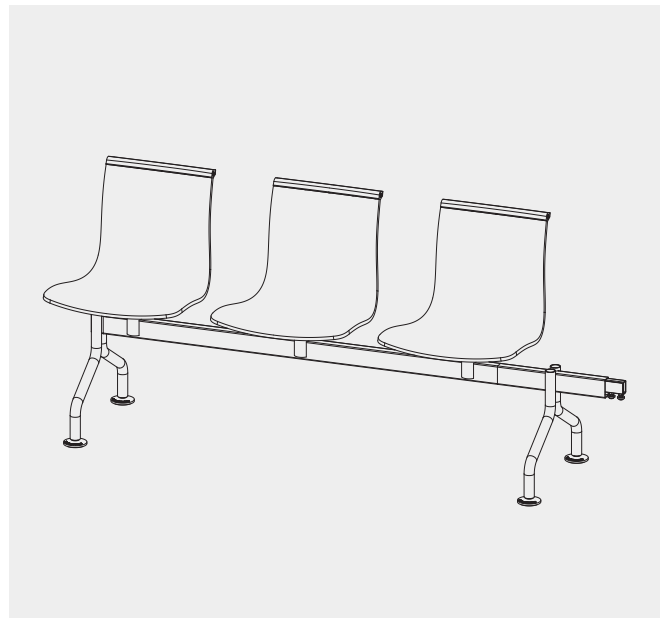

FINISH

Matte white

Matte black

Matte red

SERIF 3 SEATER BEAM ADD-ON

Description:	Steel beam with wooden chairs.
Dimensions:	W:1680 D:535 H:785 SH:455
Weight:	15,4 kg
Packaging:	W:1361 D:145 H:182/ W:525 D:395 H:505
Pieces/box:	6 pcs/2 boxes
Note:	Available with upholstery.