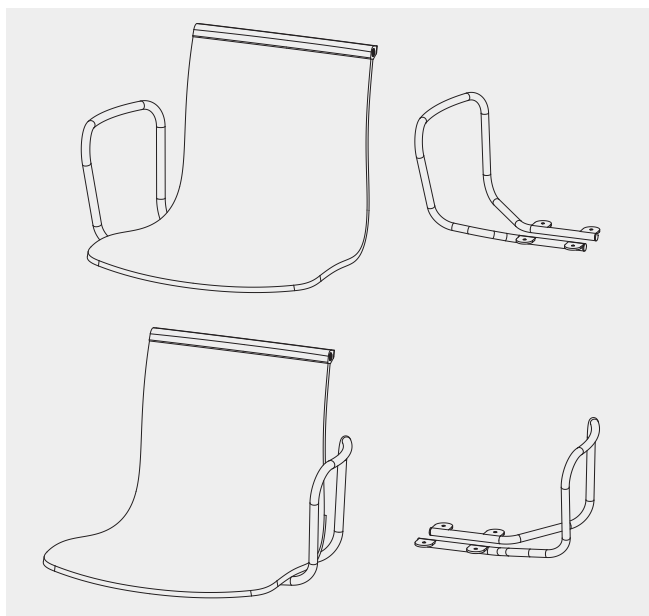

SERIF BEAM ARMRESTS

Description:	Armrests for Serif Beam.
Dimensions:	-
Weight:	-
Packaging:	-
Pieces/box:	1 pc/1 box
Note:	-

LEFT ARMREST

Variant	Price	Item no.
Matte Black	1940	SC-SR 50 22
Matte Red	1940	SC-SR 50 30
Matte White	1940	SC-SR 50 21

RIGHT ARMREST

Variant	Price	Item no.
Matte White	1940	SC-SR 51 21
Matte Black	1940	SC-SR 51 22
Matte Red	1940	SC-SR 51 30

FULL ARMREST

Variant	Price	Item no.
Matte White	2300	SC-SR 48 21
Matte Black	2300	SC-SR 48 22
Matte Red	2300	SC-SR 48 30

FINISH