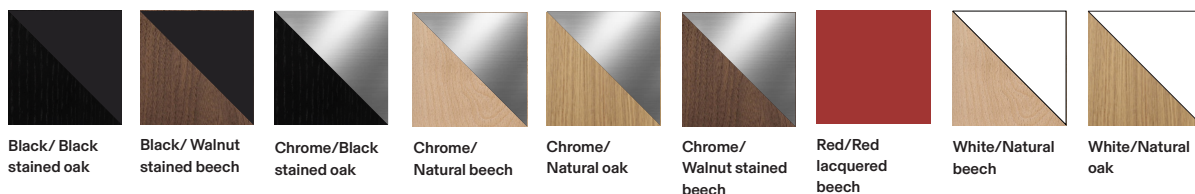

FINISH

Black/ Black stained oak

Black/ Walnut stained beech

Chrome/Black stained oak

Chrome/ Natural beech

Chrome/ Natural oak

Chrome/ Walnut stained beech

Red/Red lacquered beech

White/Natural beech

White/Natural oak