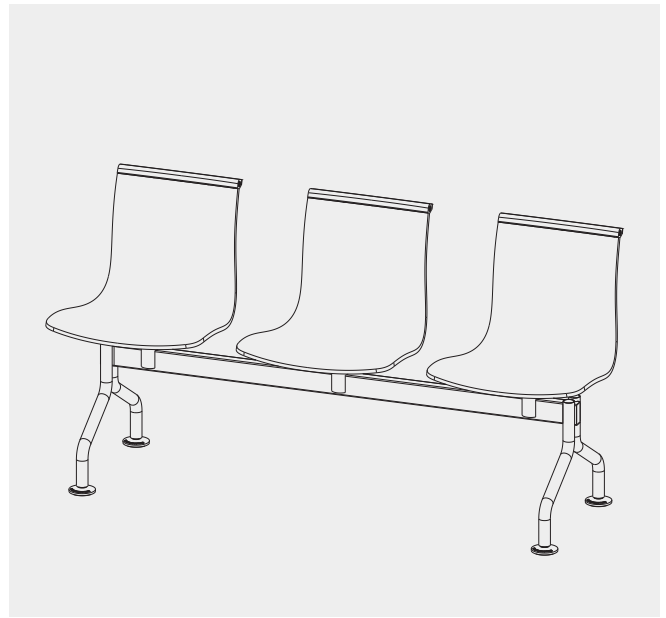

White/Natural beech

White/Natural oak

SERIF 3 SEATER BEAM

Description:	Steel beam with wooden chairs.
Dimensions:	W:1580 D:535 H:785 SH:455
Weight:	15,4 kg
Packaging:	W:1361 D:145 H:182/ W:525 D:395 H:505
Pieces/box:	6 pcs/2 boxes
Note:	Available with upholstery.