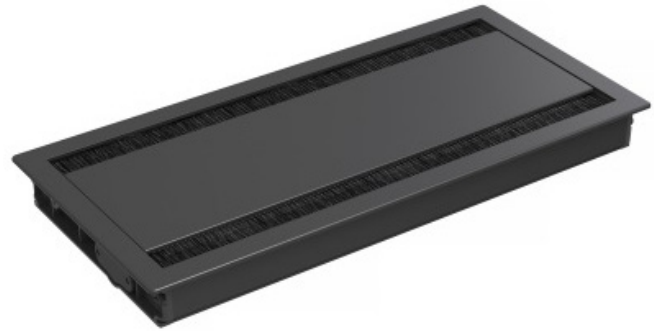

RELATED PRODUCTS

Landa Table
Ferric Table
Colossus Conference Table
Icha Table and Desk

FINISH

White

Black

SWITCH LID CABLE TRAY SET 60

Description:	Flush mounted table switch lid with cable tray.
Dimensions:	W:670 D:235 H:125
Weight:	-
Packaging:	-
Pieces/box:	1 pcs/1 box
Note:	Tray in black only.