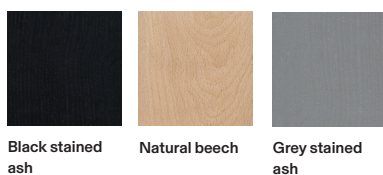

FINISH

Black stained
ash

Natural beech

Grey stained
ash