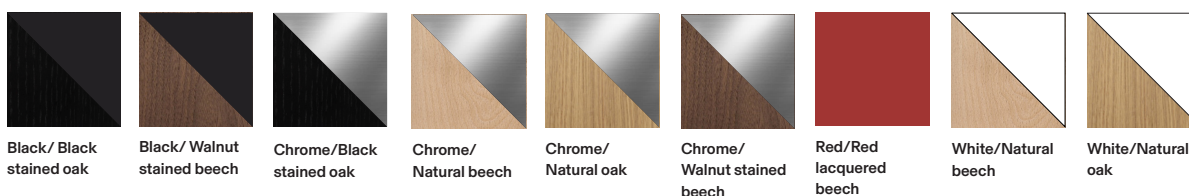

FINISH

Black/ Black stained oak

Black/ Walnut stained beech

Chrome/Black stained oak

Chrome/ Natural beech

Chrome/ Natural oak

Chrome/ Walnut stained beech

Red/Red lacquered beech

White/Natural beech

White/Natural oak