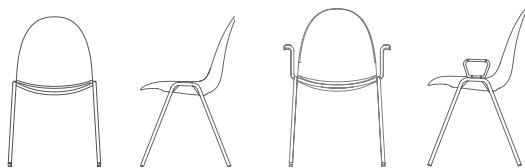

ETERNITY CHAIR

Designed by Space Copenhagen

SKU no.		SEK Price Ex. VAT	SEK Price Incl. VAT
11001	Eternity Sidechair - Coffee Waste Black	2.900	3.625
11003	Eternity Sidechair - Uphol. Seat Re-wool 198 - Coffee Waste Black	4.400	5.500
11007	Eternity Sidechair - Uphol. Seat Re-wool 218 - Coffee Waste Black	4.400	5.500
11013	Eternity Sidechair - Uphol. Seat Re-wool 378 - Coffee Waste Black	4.400	5.500
11005	Eternity Sidechair - Full Front Uphol. Re-wool 198 - Coffee Waste Black	4.800	6.000
11011	Eternity Sidechair - Full Front Uphol. Re-wool 218 - Coffee Waste Black	4.800	6.000
11015	Eternity Sidechair - Full Front Uphol. Re-wool 378 - Coffee Waste Black	4.800	6.000

Frame: 20% recycled steel tube, gunmetal finish

Shell: Matek® (Variation possible due to recycled materials)

Coffee Waste Black: Industrial plastic waste and coffee shell waste

Finish: Natural Lacquered

Eternity Sidechair: W 53,5 cm x D 55 cm x H 88 cm x Sh 47 cm

Colli Box: H 101 cm x L 61 cm x D 55 cm **Weight Gross/Net:** 6,2 kg

Eternity Sidechair Uphol. Seat: W 53,5 cm x D 55 cm x H 88 cm x Sh 47,5 cm

Colli Box: H 101 cm x L 61 cm x D 55 cm **Weight Gross/Net:** 6,4 kg

Eternity Sidechair Full Front Uphol: W 53,5 cm x D 55 cm x H 88 cm x Sh 47,5 cm

Colli Box: H 101 cm x L 61 cm x D 55 cm **Weight Gross/Net:** 6,65 kg

HS Code: 94032080 **Country of Origin:** Latvia