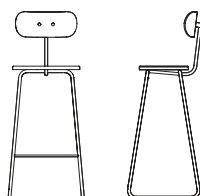

EARTH STOOL BACKREST

Designed by Eva Harlou

SKU no.		SEK Price Ex. VAT	SEK Incl. 25% VAT
06062	Earth Stool Backrest - Coffee Waste Dark [H 74 cm]	4.000	5.000
06065	Earth Stool Backrest - Coffee Waste Dark [H 69 cm]	4.000	5.000
06067	Earth Stool Backrest - Coffee Waste Light [H 74 cm]	4.000	5.000
06068	Earth Stool Backrest - Coffee Waste Light [H 69 cm]	4.000	5.000

Frame: 20% recycled steel tube, gunmetal finish

Backrest and seat: Matek® (Variation possible due to recycled materials)

Coffee Waste Light and Coffee Waste Dark:

Industrial plastic waste and coffee shell waste

Earth Stool H 74 cm: W 37 cm x D 27 cm x SH 74 cm x H 104 cm

Colli Box: H 107 cm x L 50 cm x D 50 cm **Weight Gross/Net:** 9 / 7.5 kg

Earth Stool H 69 cm: W 37 cm x D 27 cm x SH 69 cm x H 99 cm

Colli Box: H 107 cm x L 50 cm x D 50 cm **Weight Gross/Net:** 9 / 7.5 kg

HS Code: 9403 20 80 **Country of Origin:** Denmark