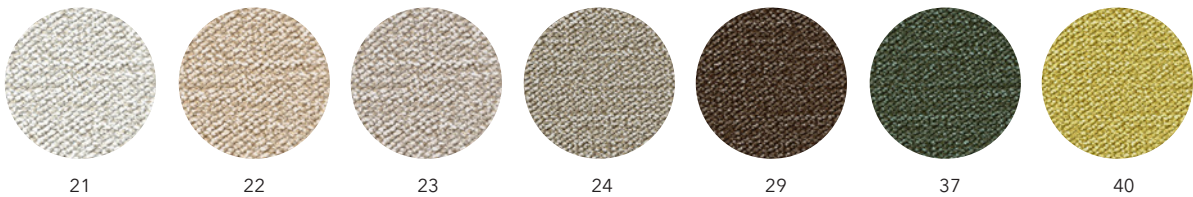

ORINOCO
/ Davis