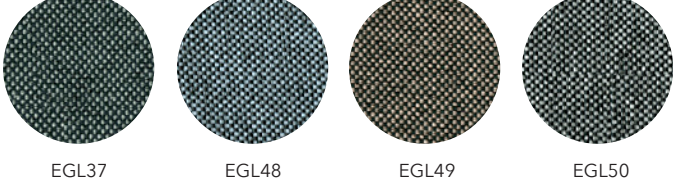

RIVET
/ Camira