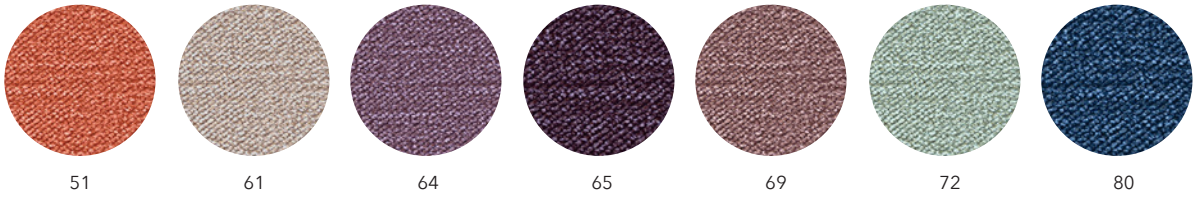

ORINOCO
/ Davis