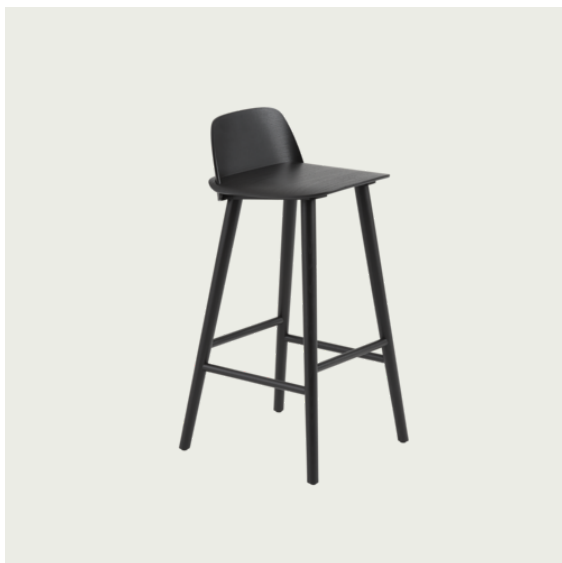

Shipper Colli 1
Gross Weight (kg) 5.6
Net Weight (kg) 4.3
Warranty Period 5 years

Item No.	Color	Contract Price	Lead Time
Ready-To-Ship			
32062	Black	SEK 4.295,70	-
32064	Green	SEK 4.295,70	-
32063	Grey	SEK 4.295,70	-
32066	Midnight Blue	SEK 4.295,70	-
32061	Oak	SEK 4.295,70	-
32067	Sand Yellow	SEK 4.295,70	-
32069	Stained Dark Brown	SEK 4.295,70	-
32065	Tan Rose	SEK 4.295,70	-
32068	White	SEK 4.295,70	-

Made-To-Order			
32132	Black - With Steel Foot Protect	SEK 4.639,70	7 weeks
32134	Green - With Steel Foot Protect	SEK 4.639,70	7 weeks
32133	Grey - With Steel Foot Protect	SEK 4.639,70	7 weeks
32136	Midnight Blue - With Steel Foot Protect	SEK 4.639,70	7 weeks
32131	Oak - With Steel Foot Protect	SEK 4.639,70	7 weeks
32137	Sand Yellow - With Steel Foot Protect	SEK 4.639,70	7 weeks
32139	Stained Dark Brown - With Steel Foot Protect	SEK 4.639,70	7 weeks
32135	Tan Rose - With Steel Foot Protect	SEK 4.639,70	7 weeks
32138	White - With Steel Foot Protect	SEK 4.639,70	7 weeks

Extras