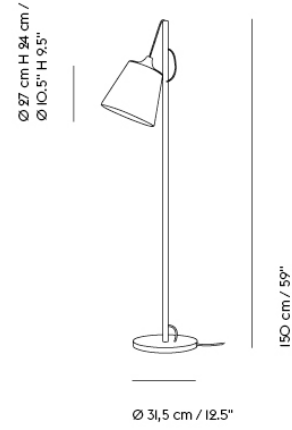

Shipper Colli 1
Gross Weight (kg) 7
Net Weight (kg) 3
Warranty Period 5 years

Item No.	Color	Contract Price	Lead Time
Ready-To-Ship			
12045	Grey/White	SEK 5.116,10	-
12044	Oak/White	SEK 5.116,10	-