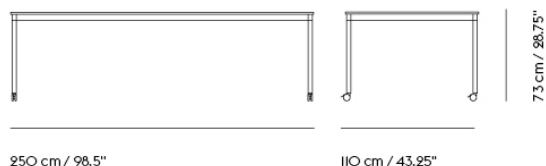

BASE TABLE / WITH CASTORS / 250 X 110 CM / 98.4 X 43.3"

Shipper Colli	2
Gross Weight (kg)	52.7
Net Weight (kg)	42.37
Base color options	White, Black
Warranty Period	10 years

Item No.	Color	Contract Price	Lead Time
Made-To-Order			
64449	Black Laminate/Plywood/Black	SEK 18.485,70	6 weeks
64569	Black Laminate/Plywood/White	SEK 18.485,70	6 weeks
64524	White Laminate/Plywood/Black	SEK 18.485,70	6 weeks
64644	White Laminate/Plywood/White	SEK 18.485,70	6 weeks
64479	Black Nanolaminate/Plywood/Black	SEK 22.785,70	6 weeks
64599	Black Nanolaminate/Plywood/White	SEK 22.785,70	6 weeks
64539	White Nanolaminate/Plywood/Black	SEK 22.785,70	6 weeks
64659	White Nanolaminate/Plywood/White	SEK 22.785,70	6 weeks
64461	Black Linoleum/Plywood/Black	SEK 22.785,70	6 weeks
64581	Black Linoleum/Plywood/White	SEK 22.785,70	6 weeks
64494	Lacquered Oak Veneer/Plywood/Black	SEK 24.505,70	6 weeks
64614	Lacquered Oak Veneer/Plywood/White	SEK 24.505,70	6 weeks
Extras			
28801	Power Outlet - Black	SEK 3.826,10	-