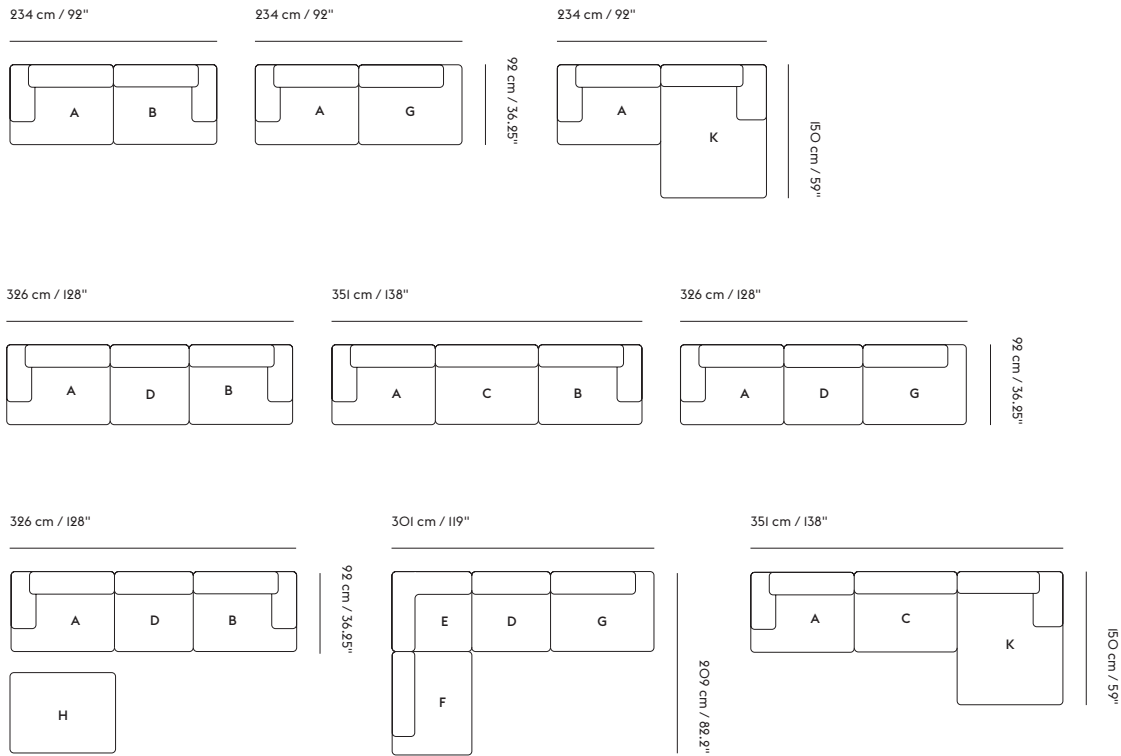

INSPIRATION FOR YOUR CONFIGURATION

General note

The total dimensions of the configurations are indicative and can vary depending on how close the modules are placed as well as how many modules are combined.