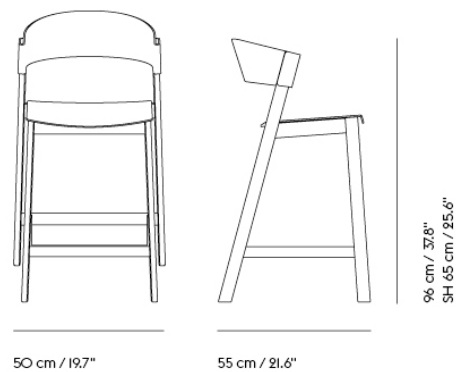

Shipper Colli	1
Gross Weight (kg)	8.75
Net Weight (kg)	5.85
Base color options	Black, Dark Beige, Green, Midnight Blue, Oak or Stained Dark Brown
Warranty Period	10 Years

Item No.	Color	Contract Price	Lead Time
Ready-To-Ship			
33202	Black	SEK 5.202,10	-
33207	Dark Beige	SEK 5.202,10	-
33204	Green	SEK 5.202,10	-
33206	Midnight Blue	SEK 5.202,10	-
33201	Oak	SEK 5.202,10	-
33205	Stained Dark Brown	SEK 5.202,10	-
Made-To-Order			
33221	Remix - All Colors	SEK 6.015,70	7 weeks
33229	Canvas - All Colors	SEK 6.492,10	7 weeks
33228	Clara - All Colors	SEK 6.492,10	7 weeks
33239	Fiord - All Colors	SEK 6.492,10	7 weeks
33236	Re-wool - All Colors	SEK 6.492,10	7 weeks
33222	Steelcut - All Colors	SEK 6.492,10	7 weeks
33223	Steelcut Trio - All Colors	SEK 6.492,10	7 weeks
33224	Hallingdal - All Colors	SEK 6.578,10	7 weeks
33225	Divina - All Colors	SEK 6.703,70	7 weeks
33226	Divina MD - All Colors	SEK 6.703,70	7 weeks
33227	Divina Melange - All Colors	SEK 6.703,70	7 weeks
33237	Ecriture - All Colors	SEK 6.703,70	7 weeks
33238	Vidar - All Colors	SEK 6.703,70	7 weeks