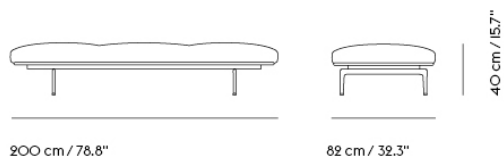

Shipper Colli 1
Gross Weight (kg) 50
Net Weight (kg) 40
Warranty Period 5 years

Item No.	Color	Contract Price	Lead Time
Made-To-Order			
69472	Remix - All Colors	SEK 21.065,70	6 weeks
69474	Canvas - All Colors	SEK 24.075,70	6 weeks
69473	Clara - All Colors	SEK 24.075,70	6 weeks
69466	Fiord - All Colors	SEK 24.075,70	6 weeks
69471	Rime - All Colors	SEK 24.075,70	6 weeks
69469	Steelcut - All Colors	SEK 24.075,70	6 weeks
69468	Steelcut Trio - All Colors	SEK 24.075,70	6 weeks
69470	Hallingdal - All Colors	SEK 25.795,70	6 weeks
69475	Divina - All Colors	SEK 26.225,70	6 weeks
69476	Divina MD - All Colors	SEK 26.225,70	6 weeks
69477	Divina Melange - All Colors	SEK 26.225,70	6 weeks
76256	Ecriture - All Colors	SEK 26.225,70	6 weeks
69484	Vidar - All Colors	SEK 26.225,70	6 weeks
Extras			
83061	Leather care set for Refine Leather	SEK 172,00	-
28801	Power Outlet - Black	SEK 3.826,10	-
COM/COL & Specials			
69479	COM - Textile	SEK 24.075,70	6-12 weeks
69483	COM - Imitation Leather	SEK 25.795,70	6-12 weeks
69482	COM - Leather	SEK 34.395,70	6-12 weeks