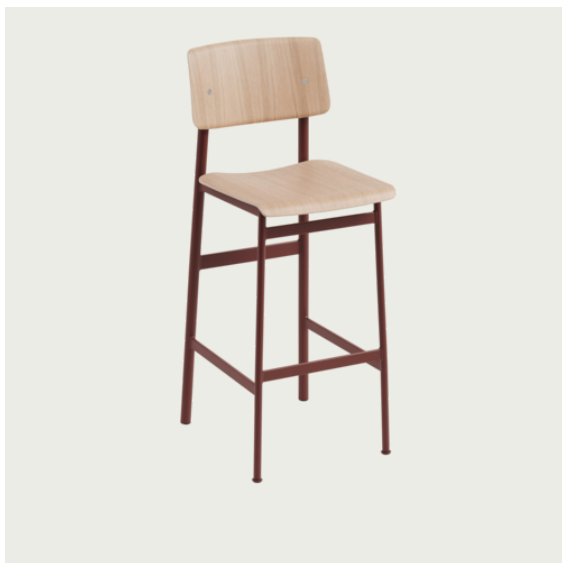

Shipper Colli	1
Gross Weight (kg)	12.05
Net Weight (kg)	8.5
Base color options	Black, Deep Red, Dusty Green or Grey
Warranty Period	10 years

Item No.	Color	Contract Price	Lead Time
Ready-To-Ship			
30245	Black/Black	SEK 4.514,10	-
30241	Oak/Black	SEK 4.514,10	-
30261	Oak/Deep Red	SEK 4.514,10	-
30244	Oak/Dusty Green	SEK 4.514,10	-
30262	Oak/Grey	SEK 4.514,10	-
30268	Stained Dark Brown/Black	SEK 4.514,10	-
Made-To-Order			
30263	Stained Dark Brown/Grey	SEK 4.514,10	>MOQ: 4 7 weeks
40405	Remix - Black/Black	SEK 5.890,10	>MOQ: 4 7 weeks
40406	Remix - Black/Dark Stained Brown	SEK 5.890,10	>MOQ: 4 7 weeks
40401	Remix - Black/Oak	SEK 5.890,10	>MOQ: 4 7 weeks
34596	Remix - Deep Red/Oak	SEK 5.890,10	>MOQ: 4 7 weeks
40404	Remix - Dusty Green/Oak	SEK 5.890,10	>MOQ: 4 7 weeks
34486	Remix - Grey/Oak	SEK 5.890,10	>MOQ: 4 7 weeks
34694	Remix - Grey/Stained Dark Brown	SEK 5.890,10	>MOQ: 4 7 weeks
40485	Canvas - Black/Black	SEK 6.148,10	>MOQ: 4 7 weeks
40486	Canvas - Black/Dark Stained Brown	SEK 6.148,10	>MOQ: 4 7 weeks
40481	Canvas - Black/Oak	SEK 6.148,10	>MOQ: 4 7 weeks
34604	Canvas - Deep Red/Oak	SEK 6.148,10	>MOQ: 4 7 weeks
40484	Canvas - Dusty Green/Oak	SEK 6.148,10	>MOQ: 4 7 weeks
34494	Canvas - Grey/Oak	SEK 6.148,10	>MOQ: 4 7 weeks