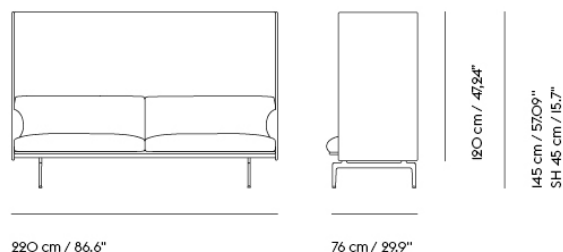

OUTLINE HIGHBACK SOFA 120 / 3-SEATER - BLACK BASE - SH: 45 CM / 17.7"

Shipper Colli	1
Gross Weight (kg)	63
Net Weight (kg)	44
Additional Information	Please note that the highback height for this product is 120 cm / 47.2"
Warranty Period	10 years

Item No.	Color	Contract Price	Lead Time
Made-To-Order			
75356	Remix - All Colors	SEK 42.995,70	6 weeks
75436	Canvas - All Colors	SEK 48.585,70	6 weeks
75396	Clara - All Colors	SEK 48.585,70	6 weeks
75116	Fiord - All Colors	SEK 48.585,70	6 weeks
75316	Rime - All Colors	SEK 48.585,70	6 weeks
75236	Steelcut - All Colors	SEK 48.585,70	6 weeks
75196	Steelcut Trio - All Colors	SEK 48.585,70	6 weeks
75276	Hallingdal - All Colors	SEK 52.025,70	6 weeks
75476	Divina - All Colors	SEK 53.315,70	6 weeks
75516	Divina MD - All Colors	SEK 53.315,70	6 weeks
75556	Divina Melange - All Colors	SEK 53.315,70	6 weeks
76119	Ecriture - All Colors	SEK 53.315,70	6 weeks
75676	Vidar - All Colors	SEK 53.315,70	6 weeks
Extras			
28801	Power Outlet - Black	SEK 3.826,10	-
COM/COL & Specials			
75922	COM - Textile	SEK 48.585,70	6-12 weeks
75998	COM - Leather	SEK 82.555,70	6-12 weeks