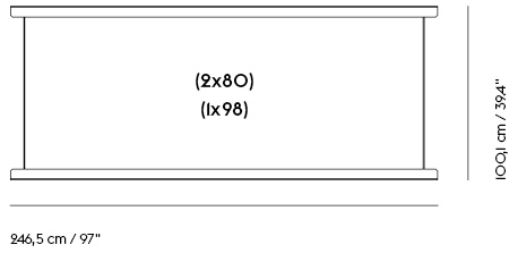

IN SITU MODULAR SOFA / FRAME SECTION (2 X 80 + 1 X 98)

Shipper Colli 1
Gross Weight (kg) 31.2
Net Weight (kg) 26.22
Warranty Period 10 years

Item No.	Color	Contract Price	Lead Time
Ready-To-Ship			
41561	Black - 2 x 80 + 1 x 98	SEK 5.546,10	-