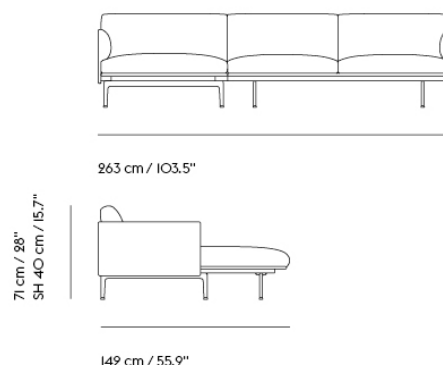

OUTLINE SOFA / CHAISE LONGUE - LEFT - POLISHED ALUMINUM BASE

Shipper Colli	2
Gross Weight (kg)	90
Net Weight (kg)	80
Please note	That this product features a chaise longue on the left-hand side when facing the product from the front.
Warranty Period	10 years

Item No.	Color	Contract Price	Lead Time
Made-To-Order			
67411	Remix - All Colors	SEK 47.725,70	6 weeks
67415	Canvas - All Colors	SEK 51.165,70	6 weeks
67413	Clara - All Colors	SEK 51.165,70	6 weeks
67403	Fiord - All Colors	SEK 51.165,70	6 weeks
67407	Steelcut - All Colors	SEK 51.165,70	6 weeks
67409	Hallingdal - All Colors	SEK 56.755,70	6 weeks
67417	Divina - All Colors	SEK 59.765,70	6 weeks
67419	Divina MD - All Colors	SEK 59.765,70	6 weeks
67421	Divina Melange - All Colors	SEK 59.765,70	6 weeks
76226	Ecriture - All Colors	SEK 59.765,70	6 weeks
67435	Vidar - All Colors	SEK 59.765,70	6 weeks
Extras			
83061	Leather care set for Refine Leather	SEK 172,00	-
28801	Power Outlet - Black	SEK 3.826,10	-
COM/COL & Specials			
67429	COM - Textile	SEK 51.595,70	6-12 weeks
67431	COM - Imitation Leather	SEK 56.755,70	6-12 weeks
67433	COM - Leather	SEK 71.375,70	6-12 weeks