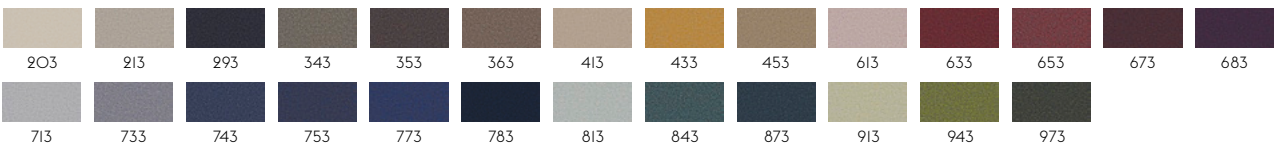

DIVINA MD BY KVADRAT

Designer: Finn Sködt.

Composition: 100% new wool.

Durability: 45.000 Martindale / Lightfastness 5-6 (ISO 1-8).

Sustainability: Complies with both EU ecolabel "The Flower" and Greenguard Gold Certification.

193