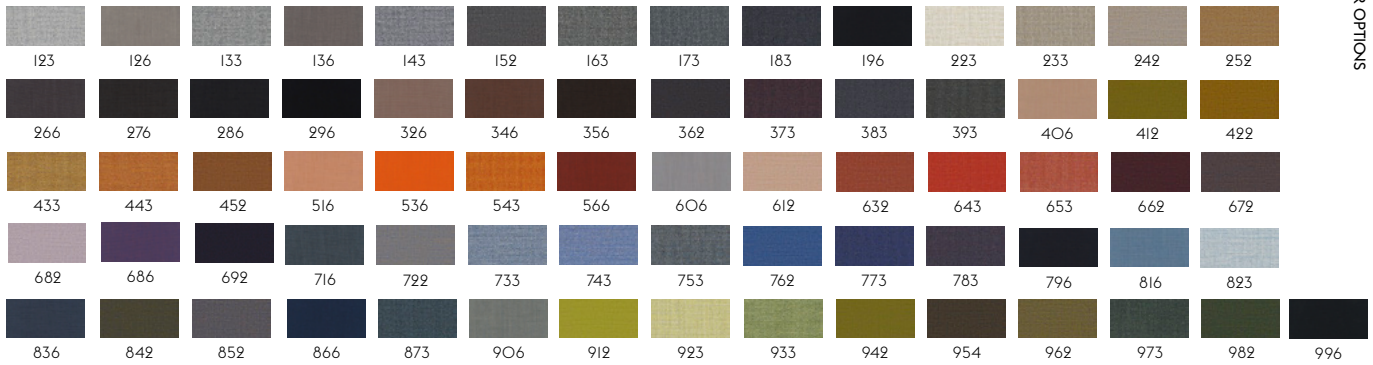

REMIX BY KVADRAT

Designer: Giulio Ridolfo.

Composition: 90% new wool worsted, 10% nylon.

Durability: 100,000 Martindale / Lightfastness 5-7 (ISO I-8).

Sustainability: Complies with both EU ecolabel "The Flower" and Greenguard Gold Certification.

113