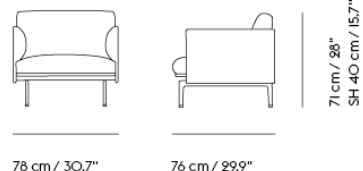

Shipper Colli |
Gross Weight (kg) 29
Net Weight (kg) 24
Warranty Period 10 years

Item No.	Color	Contract Price	Lead Time
Made-To-Order			
26808	Remix - All Colors	SEK 16.765,70	6 weeks
26810	Canvas - All Colors	SEK 19.775,70	6 weeks
26809	Clara - All Colors	SEK 19.775,70	6 weeks
26802	Fiord - All Colors	SEK 19.775,70	6 weeks
26807	Rime - All Colors	SEK 19.775,70	6 weeks
26805	Steelcut - All Colors	SEK 19.775,70	6 weeks
26804	Steelcut Trio - All Colors	SEK 19.775,70	6 weeks
26806	Hallingdal - All Colors	SEK 22.355,70	6 weeks
26811	Divina - All Colors	SEK 22.785,70	6 weeks
26812	Divina MD - All Colors	SEK 22.785,70	6 weeks
26813	Divina Melange - All Colors	SEK 22.785,70	6 weeks
76184	Ecriture - All Colors	SEK 22.785,70	6 weeks
26820	Vidar - All Colors	SEK 22.785,70	6 weeks
Extras			
83061	Leather care set for Refine Leather	SEK 172,00	-
28801	Power Outlet - Black	SEK 3.826,10	-
COM/COL & Specials			
26815	COM - Textile	SEK 19.775,70	6-12 weeks
26819	COM - Imitation Leather	SEK 22.355,70	6-12 weeks
26818	COM - Leather	SEK 27.515,70	6-12 weeks