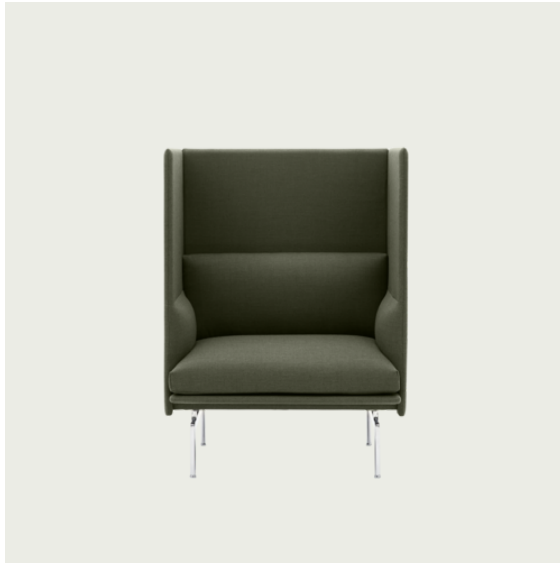

OUTLINE HIGHBACK SOFA 100 / 1-SEATER - POLISHED ALUMINUM BASE - SH: 45 CM / 17.7"

Shipper Colli	1
Gross Weight (kg)	63
Net Weight (kg)	54
Additional Information	Please note that the highback height for this product is 100 cm / 39.4"
Warranty Period	10 years

Item No.	Color	Contract Price	Lead Time
Made-To-Order			
73745	Remix - All Colors	SEK 27.945,70	6 weeks
73747	Canvas - All Colors	SEK 31.815,70	6 weeks
73746	Clara - All Colors	SEK 31.815,70	6 weeks
73739	Fiord - All Colors	SEK 31.815,70	6 weeks
73744	Rime - All Colors	SEK 31.815,70	6 weeks
73742	Steelcut - All Colors	SEK 31.815,70	6 weeks
73741	Steelcut Trio - All Colors	SEK 31.815,70	6 weeks
73743	Hallingdal - All Colors	SEK 34.395,70	6 weeks
73748	Divina - All Colors	SEK 36.115,70	6 weeks
73749	Divina MD - All Colors	SEK 36.115,70	6 weeks
73750	Divina Melange - All Colors	SEK 36.115,70	6 weeks
76296	Ecriture - All Colors	SEK 36.115,70	6 weeks
73757	Vidar - All Colors	SEK 36.115,70	6 weeks
Extras			
83061	Leather care set for Refine Leather	SEK 172,00	-
28801	Power Outlet - Black	SEK 3.826,10	-
COM/COL & Specials			
73752	COM - Textile	SEK 31.815,70	6-12 weeks
73756	COM - Imitation Leather	SEK 34.395,70	6-12 weeks