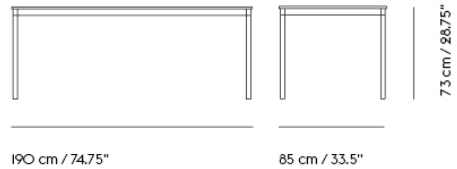

BASE TABLE / 190 X 85 CM / 74.8 X 33.5"

Shipper Colli	2
Gross Weight (kg)	33.9
Net Weight (kg)	28.09
Base color options	White, Black
Warranty Period	10 years

Item No.	Color	Contract Price	Lead Time
Ready-To-Ship			
64026	White Laminate/Plywood/Black	SEK 11.605,70	-
64025	White Laminate/Plywood/White	SEK 11.605,70	-
64030	Black Linoleum/Plywood/Black	SEK 13.325,70	-
64029	Black Linoleum/Plywood/White	SEK 13.325,70	-
64791	Lacquered Oak Veneer/Plywood/Black	SEK 15.905,70	-
64790	Lacquered Oak Veneer/Plywood/White	SEK 15.905,70	-
Made-To-Order			
64028	Black Laminate/Plywood/Black	SEK 11.605,70	6 weeks
64027	Black Laminate/Plywood/White	SEK 11.605,70	6 weeks
64036	Black Nanolaminate/Plywood/Black	SEK 16.765,70	6 weeks
64035	Black Nanolaminate/Plywood/White	SEK 16.765,70	6 weeks
64034	White Nanolaminate/Plywood/Black	SEK 16.765,70	6 weeks
64033	White Nanolaminate/Plywood/White	SEK 16.765,70	6 weeks
Extras			
28801	Power Outlet - Black	SEK 3.826,10	-