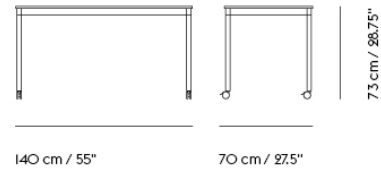

BASE TABLE / WITH CASTORS / 140 X 70 CM / 55.1 X 27.5"

Shipper Colli	2
Gross Weight (kg)	21.4
Net Weight (kg)	16.7
Base color options	White, Black
Warranty Period	10 years

Item No.	Color	Contract Price	Lead Time
Made-To-Order			
64444	Black Laminate/Plywood/Black	SEK 11.605,70	6 weeks
64564	Black Laminate/Plywood/White	SEK 11.605,70	6 weeks
64519	White Laminate/Plywood/Black	SEK 11.605,70	6 weeks
64639	White Laminate/Plywood/White	SEK 11.605,70	6 weeks
64474	Black Nanolaminate/Plywood/Black	SEK 14.185,70	6 weeks
64594	Black Nanolaminate/Plywood/White	SEK 14.185,70	6 weeks
64534	White Nanolaminate/Plywood/Black	SEK 14.185,70	6 weeks
64654	White Nanolaminate/Plywood/White	SEK 14.185,70	6 weeks
64459	Black Linoleum/Plywood/Black	SEK 12.465,70	6 weeks
64579	Black Linoleum/Plywood/White	SEK 12.465,70	6 weeks
64489	Lacquered Oak Veneer/Plywood/Black	SEK 12.895,70	6 weeks
64609	Lacquered Oak Veneer/Plywood/White	SEK 12.895,70	6 weeks
Extras			
28801	Power Outlet - Black	SEK 3.826,10	-