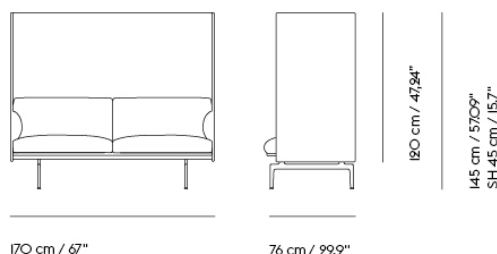

OUTLINE HIGHBACK SOFA 120 / 2-SEATER - POLISHED ALUMINUM BASE - SH: 45 CM / 17.7"

Shipper Colli	1
Gross Weight (kg)	54
Net Weight (kg)	38
Additional Information	Please note that the highback height for this product is 120 cm / 47.2"
Warranty Period	10 years

Item No.	Color	Contract Price	Lead Time
Made-To-Order			
75358	Remix - All Colors	SEK 39.555,70	6 weeks
75438	Canvas - All Colors	SEK 44.715,70	6 weeks
75398	Clara - All Colors	SEK 44.715,70	6 weeks
75118	Fiord - All Colors	SEK 44.715,70	6 weeks
75318	Rime - All Colors	SEK 44.715,70	6 weeks
75238	Steelcut - All Colors	SEK 44.715,70	6 weeks
75198	Steelcut Trio - All Colors	SEK 44.715,70	6 weeks
75278	Hallingdal - All Colors	SEK 46.865,70	6 weeks
75478	Divina - All Colors	SEK 48.155,70	6 weeks
75518	Divina MD - All Colors	SEK 48.155,70	6 weeks
75558	Divina Melange - All Colors	SEK 48.155,70	6 weeks
76120	Ecriture - All Colors	SEK 48.155,70	6 weeks
75678	Vidar - All Colors	SEK 48.155,70	6 weeks
Extras			
28801	Power Outlet - Black	SEK 3.826,10	-
COM/COL & Specials			
75924	COM - Textile	SEK 44.715,70	6-12 weeks
76000	COM - Leather	SEK 73.095,70	6-12 weeks