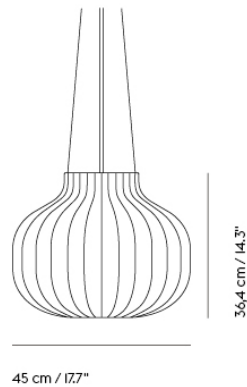

STRAND PENDANT LAMP / CLOSED Ø 45 CM / 17.7"

Shipper Colli	1
Gross Weight (kg)	4.29
Net Weight (kg)	2.1
Warranty Period	5 years

Item No.	Color	Contract Price	Lead Time
Ready-To-Ship			
22368	White - Closed	SEK 5.202,10	-