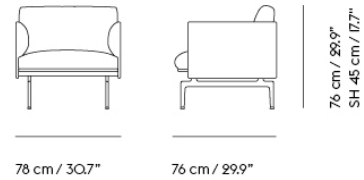

OUTLINE STUDIO CHAIR / BLACK BASE - SH: 45 CM / 17.7"

Shipper Colli	1
Gross Weight (kg)	29
Net Weight (kg)	24
Warranty Period	10 years

Item No.	Color	Contract Price	Lead Time
Made-To-Order			
73118	Remix - All Colors	SEK 16.765,70	6 weeks
73120	Canvas - All Colors	SEK 19.775,70	6 weeks
73119	Clara - All Colors	SEK 19.775,70	6 weeks
73112	Fiord - All Colors	SEK 19.775,70	6 weeks
73117	Rime - All Colors	SEK 19.775,70	6 weeks
73115	Steelcut - All Colors	SEK 19.775,70	6 weeks
73114	Steelcut Trio - All Colors	SEK 19.775,70	6 weeks
73116	Hallingdal - All Colors	SEK 22.355,70	6 weeks
73121	Divina - All Colors	SEK 22.785,70	6 weeks
73122	Divina MD - All Colors	SEK 22.785,70	6 weeks
73123	Divina Melange - All Colors	SEK 22.785,70	6 weeks
76270	Ecriture - All Colors	SEK 22.785,70	6 weeks
73130	Vidar - All Colors	SEK 22.785,70	6 weeks
Extras			
83061	Leather care set for Refine Leather	SEK 172,00	-
28801	Power Outlet - Black	SEK 3.826,10	-
COM/COL & Specials			
73125	COM - Textile	SEK 19.775,70	6-12 weeks
73129	COM - Imitation Leather	SEK 22.355,70	6-12 weeks
73128	COM - Leather	SEK 27.515,70	6-12 weeks