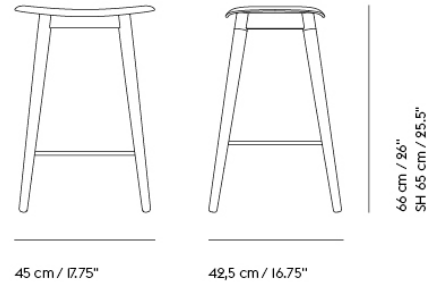

FIBER COUNTER STOOL / WOOD BASE - 65 CM / 25.6"

Shipper Colli	1
Gross Weight (kg)	7
Net Weight (kg)	4
Base color options	Anthracite Black, Dusty Green, Grey, Oak or Stained Dark Brown
Warranty Period	10 years

Item No.	Color	Contract Price	Lead Time
Ready-To-Ship			
58911	Black/Anthracite Black (Recycled Plastic)	SEK 3.482,10	-
58964	Black/Stained Dark Brown (Recycled Plastic)	SEK 3.482,10	-
58912	Grey/Grey (Recycled Plastic)	SEK 3.482,10	-
58913	Natural White/Oak (Recycled Plastic)	SEK 3.482,10	-
Made-To-Order			
59085	Dusty Green/Dusty Green (Recycled Plastic)	SEK 3.482,10	3 weeks
59086	Dusty Green/Stained Dark Brown (Recycled Plastic)	SEK 3.482,10	3 weeks
59087	Grey/Stained Dark Brown (Recycled Plastic)	SEK 3.482,10	3 weeks
59088	Natural White/Stained Dark Brown (Recycled Plastic)	SEK 3.482,10	3 weeks
59089	Ochre/Oak (Recycled Plastic)	SEK 3.482,10	3 weeks
23630	Remix - All Colors	SEK 5.671,70	4 weeks
23638	Canvas - All Colors	SEK 6.015,70	4 weeks
23637	Clara - All Colors	SEK 6.015,70	4 weeks
59560	Fiord - All Colors	SEK 6.015,70	4 weeks
55026	Hero - All Colors	SEK 6.015,70	4 weeks
19673	Re-wool - All Colors	SEK 6.015,70	4 weeks
23631	Steelcut - All Colors	SEK 6.015,70	4 weeks
23632	Steelcut Trio - All Colors	SEK 6.015,70	4 weeks
23633	Hallingdal - All Colors	SEK 6.234,10	4 weeks