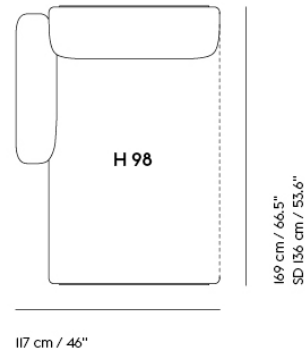

IN SITU MODULAR SOFA / LEFT ARMREST LOUNGE MODULE (H98)

Shipper Colli	1
Gross Weight (kg)	55.8
Net Weight (kg)	42.7
Please note	This product features an armrest on the left-hand side when facing the product from the front.
Please note	This variant is a Seating Module only and does not include a Frame Section.
Warranty Period	10 years

Item No.	Color	Contract Price	Lead Time
Ready-To-Ship			
98869-240	Ecriture 240	SEK 22.355,70	-
Made-To-Order			
99040	Remix - All Colors	SEK 18.055,70	6 weeks
41145	Fiord - All Colors	SEK 20.205,70	6 weeks
95507	Re-wool - All Colors	SEK 20.205,70	6 weeks
41154	Hallingdal - All Colors	SEK 21.495,70	6 weeks
41163	Divina - All Colors	SEK 22.355,70	6 weeks
41172	Divina MD - All Colors	SEK 22.355,70	6 weeks
41181	Divina Melange - All Colors	SEK 22.355,70	6 weeks
98869	Ecriture - All Colors	SEK 22.355,70	6 weeks
41190	Vidar - All Colors	SEK 22.355,70	6 weeks
COM/COL & Specials			
41235	COM - Textile	SEK 20.205,70	6-12 weeks
41253	COM - Leather	SEK 36.545,70	6-12 weeks