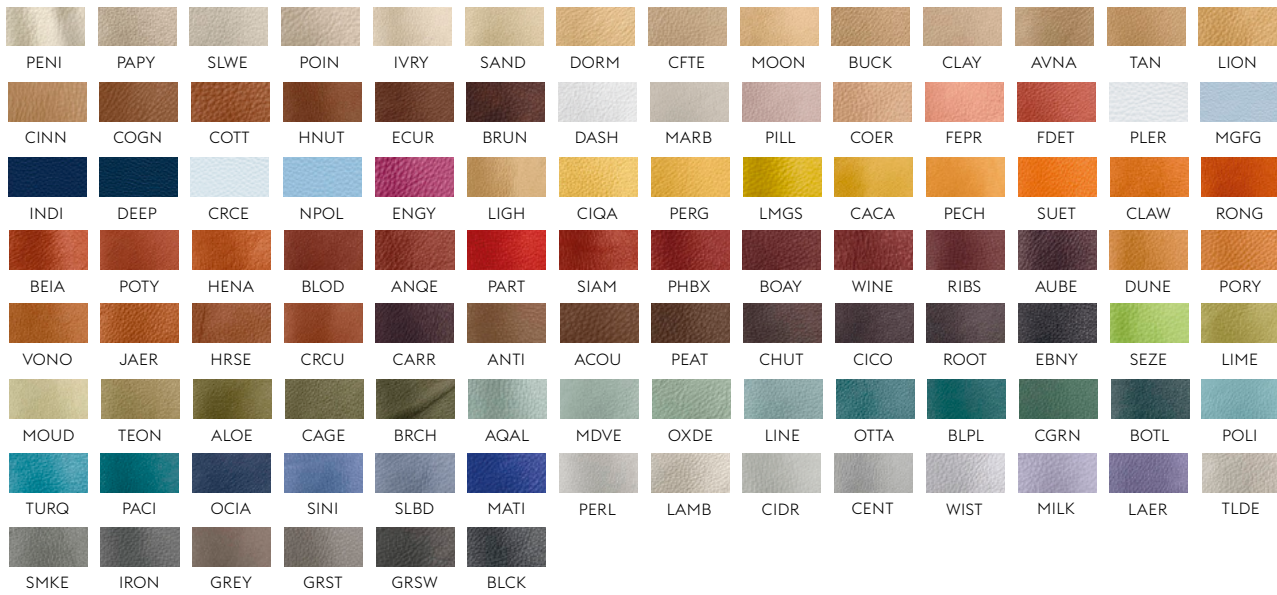

LEATHER OPTIONS

At Muuto, we work with some of the leading European leather suppliers to ensure that the leather used for our designs is always of the highest possible standard. Our leather options range from the Refine Leather, a modern and sleek full-grain leather with a soft touch, over Easy Leather, a lightly buffed natural grain leather with a soft and waxy feel along with a matte look, to our Endure Leather, a pliable and extremely durable semi-aniline leather ideal for hard contract environments.

EASY LEATHER

Lightly Buffed Natural Grain Leather
Raw material: Designed and processed in Italy. The leather is dyed through, chrome tanned and finishing is with resins and pigments.

ZINC