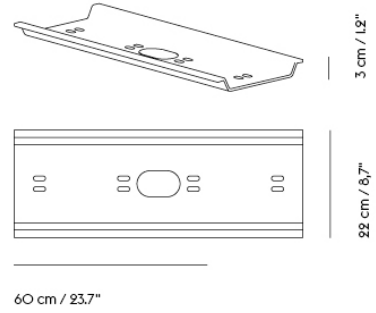

Shipper Colli 1
Gross Weight (kg) 0.212
Net Weight (kg) 0.181
Warranty Period 5 years

Item No.	Color	Contract Price	Lead Time
Ready-To-Ship			
39970	Dark Grey	SEK 841,90	-