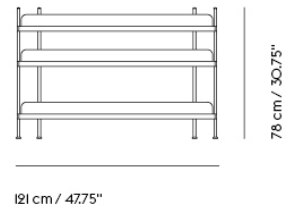

COMPILE SHELVING SYSTEM / CONFIGURATION 2

Shipper Colli 4
Gross Weight (kg) 33.55
Net Weight (kg) 27.11
Warranty Period 10 years

Item No.	Color	Contract Price	Lead Time
Ready-To-Ship			
50055	Black	SEK 7.993,70	-
50056	Grey	SEK 7.993,70	-
50057	White	SEK 7.993,70	-