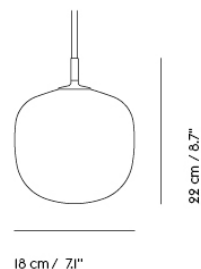

Shipper Colli	1
Gross Weight (kg)	1.912
Net Weight (kg)	0.712
Warranty Period	5 years

Item No.	Color	Contract Price	Lead Time
Ready-To-Ship			
22251	Black	SEK 2.364,10	-
22254	Deep Red	SEK 2.364,10	-
22252	Grey	SEK 2.364,10	-
22253	Orange	SEK 2.364,10	-
22250	White	SEK 2.364,10	-
Extras			
22540	Rime Cord for Ø12+Ø18+25 - Grey (per linear meter)	SEK 34,00	-
22541	Rime Cord Ø12+Ø18+25 cm - Orange (per linear meter)	SEK 34,00	-
15804	Ambit / Fluid / Rime Ø12+Ø18+25 Cord - White (per linear meter)	SEK 59,30	-
15801	Ambit / Grain / Rime Ø12+Ø18+25 Cord - Black (per linear meter)	SEK 59,30	-
15800	Rime Cord for Ø12+Ø18+25 - Deep Red (per linear meter)	SEK 59,30	-
22542	Rime Cord Ø37 + 45 cm - Black (per linear meter)	SEK 69,00	-
22549	Rime Cord Ø37 + 45 cm - Deep Red (per linear meter)	SEK 69,00	-
22545	Rime Cord Ø37 + 45 cm - Grey (per linear meter)	SEK 69,00	-
22546	Rime Cord Ø37 + 45 cm - Orange (per linear meter)	SEK 69,00	-
22546	Rime Cord Ø37 + 45 cm - Orange (per linear meter)	SEK 69,00	-
22543	Rime Cord Ø37 + 45 cm - White (per linear meter)	SEK 69,00	-