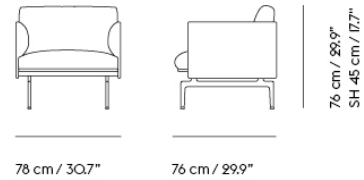

OUTLINE STUDIO CHAIR / POLISHED ALUMINUM BASE - SH: 45 CM / 17.7"

Shipper Colli	1
Gross Weight (kg)	29
Net Weight (kg)	24
Warranty Period	10 years

Item No.	Color	Contract Price	Lead Time
Made-To-Order			
73308	Remix - All Colors	SEK 18.485,70	6 weeks
73310	Canvas - All Colors	SEK 21.495,70	6 weeks
73309	Clara - All Colors	SEK 21.495,70	6 weeks
73302	Fiord - All Colors	SEK 21.495,70	6 weeks
73307	Rime - All Colors	SEK 21.495,70	6 weeks
73305	Steelcut - All Colors	SEK 21.495,70	6 weeks
73304	Steelcut Trio - All Colors	SEK 21.495,70	6 weeks
73306	Hallingdal - All Colors	SEK 24.075,70	6 weeks
73311	Divina - All Colors	SEK 24.505,70	6 weeks
73312	Divina MD - All Colors	SEK 24.505,70	6 weeks
73313	Divina Melange - All Colors	SEK 24.505,70	6 weeks
76278	Ecriture - All Colors	SEK 24.505,70	6 weeks
73320	Vidar - All Colors	SEK 24.505,70	6 weeks
Extras			
83061	Leather care set for Refine Leather	SEK 172,00	-
28801	Power Outlet - Black	SEK 3.826,10	-
COM/COL & Specials			
73315	COM - Textile	SEK 21.495,70	6-12 weeks
73319	COM - Imitation Leather	SEK 24.075,70	6-12 weeks
73318	COM - Leather	SEK 29.235,70	6-12 weeks