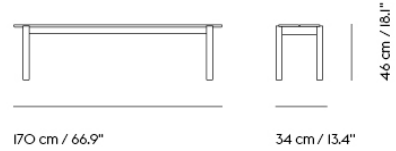

LINEAR WOOD BENCH / 170 X 34 CM / 67 X 13.4"

Shipper Colli 1
Gross Weight (kg) 18.4
Net Weight (kg) 12.894
Warranty Period 10 years

Item No.	Color	Contract Price	Lead Time
Ready-To-Ship			
30920	Oak	SEK 7.305,70	-