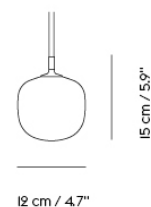

Shipper Colli	1
Gross Weight (kg)	2.1
Net Weight (kg)	0.8
Warranty Period	5 years

Item No.	Color	Contract Price	Lead Time
Ready-To-Ship			
22414	Black	SEK 1.973,70	-
22240	Deep Red	SEK 1.973,70	-
22418	Grey	SEK 1.973,70	-
22422	Orange	SEK 1.973,70	-
22410	White	SEK 1.973,70	-
Extras			
22540	Rime Cord for Ø12+Ø18+25 - Grey (per linear meter)	SEK 34,00	-
22541	Rime Cord Ø12+Ø18+25 cm - Orange (per linear meter)	SEK 34,00	-
15804	Ambit / Fluid / Rime Ø12+Ø18+25 Cord - White (per linear meter)	SEK 59,30	-
15801	Ambit / Grain / Rime Ø12+Ø18+25 Cord - Black (per linear meter)	SEK 59,30	-
15800	Rime Cord for Ø12+Ø18+25 - Deep Red (per linear meter)	SEK 59,30	-
22542	Rime Cord Ø37 + 45 cm - Black (per linear meter)	SEK 69,00	-
22549	Rime Cord Ø37 + 45 cm - Deep Red (per linear meter)	SEK 69,00	-
22545	Rime Cord Ø37 + 45 cm - Grey (per linear meter)	SEK 69,00	-
22546	Rime Cord Ø37 + 45 cm - Orange (per linear meter)	SEK 69,00	-
22546	Rime Cord Ø37 + 45 cm - Orange (per linear meter)	SEK 69,00	-
22543	Rime Cord Ø37 + 45 cm - White (per linear meter)	SEK 69,00	-