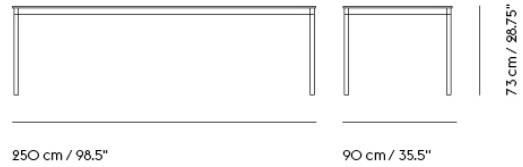

Shipper Colli	2
Gross Weight (kg)	46.7
Net Weight (kg)	40.08
Base color options	White, Black
Warranty Period	10 years

Item No.	Color	Contract Price	Lead Time
Ready-To-Ship			
64046	White Laminate/Plywood/Black	SEK 15.905,70	-
64045	White Laminate/Plywood/White	SEK 15.905,70	-
64050	Black Linoleum/Plywood/Black	SEK 19.345,70	-
64049	Black Linoleum/Plywood/White	SEK 19.345,70	-
64793	Lacquered Oak Veneer/Plywood/Black	SEK 22.355,70	-
64792	Lacquered Oak Veneer/Plywood/White	SEK 22.355,70	-
Made-To-Order			
64048	Black Laminate/Plywood/Black	SEK 15.905,70	6 weeks
64047	Black Laminate/Plywood/White	SEK 15.905,70	6 weeks
64056	Black Nanolaminate/Plywood/Black	SEK 21.495,70	6 weeks
64055	Black Nanolaminate/Plywood/White	SEK 21.495,70	6 weeks
64054	White Nanolaminate/Plywood/Black	SEK 21.495,70	6 weeks
64053	White Nanolaminate/Plywood/White	SEK 21.495,70	6 weeks
Extras			
28801	Power Outlet - Black	SEK 3.826,10	-