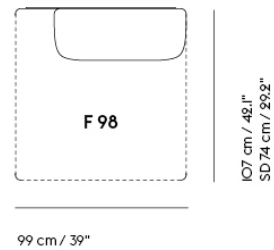

IN SITU MODULAR SOFA / LEFT OPEN-ENDED MODULE (F98)

Shipper Colli	1
Gross Weight (kg)	30.2
Net Weight (kg)	25.7
Please note	This product features an open end on the left-hand side when facing the product from the front.
Please note	This variant is a Seating Module only and does not include a Frame Section.
Warranty Period	10 years

Item No.	Color	Contract Price	Lead Time
Ready-To-Ship			
98867-240	Ecriture 240	SEK 14.185,70	-
Made-To-Order			
99038	Remix - All Colors	SEK 11.175,70	6 weeks
41143	Fiord - All Colors	SEK 12.465,70	6 weeks
95505	Re-wool - All Colors	SEK 12.465,70	6 weeks
41152	Hallingdal - All Colors	SEK 13.325,70	6 weeks
41161	Divina - All Colors	SEK 14.185,70	6 weeks
41170	Divina MD - All Colors	SEK 14.185,70	6 weeks
41179	Divina Melange - All Colors	SEK 14.185,70	6 weeks
98867	Ecriture - All Colors	SEK 14.185,70	6 weeks
41188	Vidar - All Colors	SEK 14.185,70	6 weeks
COM/COL & Specials			
41233	COM - Textile	SEK 12.465,70	6-12 weeks
41251	COM - Leather	SEK 21.495,70	6-12 weeks