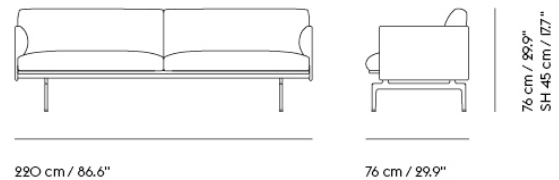

OUTLINE STUDIO SOFA / 220 CM / 86.6" - BLACK BASE - SH: 45 CM / 17.7"

Shipper Colli	1
Gross Weight (kg)	83
Net Weight (kg)	66
Warranty Period	10 years

Item No.	Color	Contract Price	Lead Time
Made-To-Order			
73525	Remix - All Colors	SEK 28.375,70	6 weeks
73527	Canvas - All Colors	SEK 33.535,70	6 weeks
73526	Clara - All Colors	SEK 33.535,70	6 weeks
73519	Fiord - All Colors	SEK 33.535,70	6 weeks
73524	Rime - All Colors	SEK 33.535,70	6 weeks
73522	Steelcut - All Colors	SEK 33.535,70	6 weeks
73521	Steelcut Trio - All Colors	SEK 33.535,70	6 weeks
73523	Hallingdal - All Colors	SEK 35.255,70	6 weeks
73528	Divina - All Colors	SEK 36.975,70	6 weeks
73529	Divina MD - All Colors	SEK 36.975,70	6 weeks
73530	Divina Melange - All Colors	SEK 36.975,70	6 weeks
76286	Ecriture - All Colors	SEK 36.975,70	6 weeks
73537	Vidar - All Colors	SEK 36.975,70	6 weeks
Extras			
83061	Leather care set for Refine Leather	SEK 172,00	-
28801	Power Outlet - Black	SEK 3.826,10	-
COM/COL & Specials			
73532	COM - Textile	SEK 33.535,70	6-12 weeks
73536	COM - Imitation Leather	SEK 35.255,70	6-12 weeks
73535	COM - Leather	SEK 52.025,70	6-12 weeks