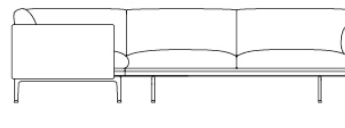

255 cm / 100.4"

71 cm / 28"
SH 40 cm / 15.7"

Shipper Colli	2
Gross Weight (kg)	122
Net Weight (kg)	112
Warranty Period	10 years

Item No.	Color	Contract Price	Lead Time
Made-To-Order			
28170	Remix - All Colors	SEK 55.035,70	6 weeks
28174	Canvas - All Colors	SEK 64.065,70	6 weeks
28172	Clara - All Colors	SEK 64.065,70	6 weeks
28162	Fiord - All Colors	SEK 64.065,70	6 weeks
28166	Steelcut - All Colors	SEK 64.065,70	6 weeks
28168	Hallingdal - All Colors	SEK 69.655,70	6 weeks
28176	Divina - All Colors	SEK 71.805,70	6 weeks
28178	Divina MD - All Colors	SEK 71.805,70	6 weeks
28180	Divina Melange - All Colors	SEK 71.805,70	6 weeks
76202	Ecriture - All Colors	SEK 71.805,70	6 weeks
28193	Vidar - All Colors	SEK 71.805,70	6 weeks
Extras			
83061	Leather care set for Refine Leather	SEK 172,00	-
28801	Power Outlet - Black	SEK 3.826,10	-
COM/COL & Specials			
28188	COM - Textile	SEK 64.065,70	6-12 weeks
28190	COM - Imitation Leather	SEK 69.655,70	6-12 weeks
28192	COM - Leather	SEK 98.465,70	6-12 weeks