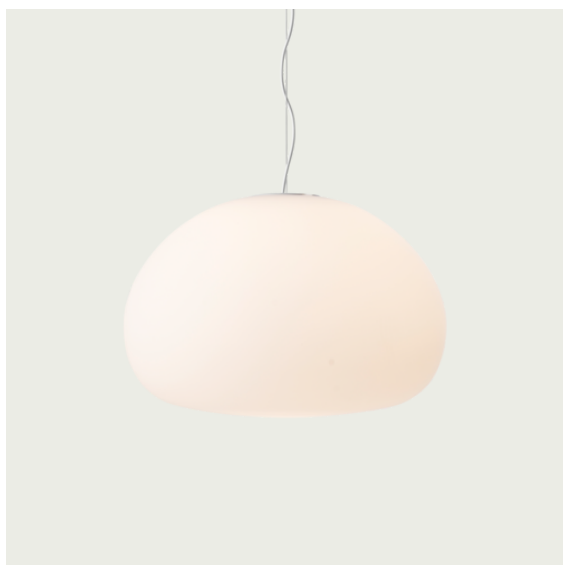

Shipper Colli 1
Gross Weight (kg) 5.257
Net Weight (kg) 3.45
Warranty Period 5 years

Item No.	Color	Contract Price	Lead Time
Ready-To-Ship			
15401	Opal White	SEK 3.349,70	-
Extras			
15804	Ambit / Fluid / Rime Ø12+Ø18+25 Cord - White (per linear meter)	SEK 59,30	-
21100	Dimmable Bulb for Fluid and Grain Pendant Lamp	SEK 193,50	-
24052	Ceiling Cap for wire suspension lamps - White	SEK 262,30	-