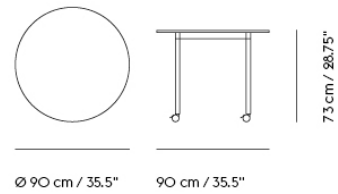

BASE ROUND TABLE / WITH CASTORS / Ø 90 CM / 35.4"

Shipper Colli	2
Gross Weight (kg)	14.95
Net Weight (kg)	9.17
Base color options	White, Black
Warranty Period	10 years

Item No.	Color	Contract Price	Lead Time
Made-To-Order			
64457	Black Laminate/Plywood/Black	SEK 11.605,70	6 weeks
64577	Black Laminate/Plywood/White	SEK 11.605,70	6 weeks
64532	White Laminate/Plywood/Black	SEK 11.605,70	6 weeks
64652	White Laminate/Plywood/White	SEK 11.605,70	6 weeks
64487	Black Nanolaminate/Plywood/Black	SEK 14.615,70	6 weeks
64607	Black Nanolaminate/Plywood/White	SEK 14.615,70	6 weeks
64547	White Nanolaminate/Plywood/Black	SEK 14.615,70	6 weeks
64667	White Nanolaminate/Plywood/White	SEK 14.615,70	6 weeks
64469	Black Linoleum/Plywood/Black	SEK 12.465,70	6 weeks
64589	Black Linoleum/Plywood/White	SEK 12.465,70	6 weeks
64502	Lacquered Oak Veneer/Plywood/Black	SEK 12.895,70	6 weeks
64622	Lacquered Oak Veneer/Plywood/White	SEK 12.895,70	6 weeks