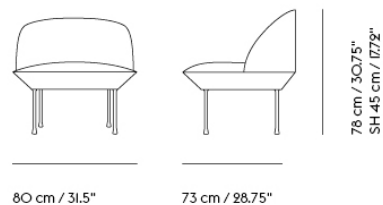

Shipper Colli	1
Gross Weight (kg)	23
Net Weight (kg)	20
Base color options	Black, Chrome, Dark Grey or Grey
Warranty Period	10 years

Item No.	Color	Contract Price	Lead Time
Made-To-Order			
15044	Canvas - All Colors	SEK 15.905,70	4 weeks
15040	Clara - All Colors	SEK 15.905,70	4 weeks
14841	Fiord - All Colors	SEK 15.905,70	4 weeks
19515	Re-wool - All Colors	SEK 15.905,70	4 weeks
19879	Rime - All Colors	SEK 15.905,70	4 weeks
15041	Steelcut - All Colors	SEK 15.905,70	4 weeks
15043	Steelcut Trio - All Colors	SEK 15.905,70	4 weeks
15042	Hallingdal - All Colors	SEK 18.055,70	4 weeks
15047	Divina - All Colors	SEK 19.345,70	4 weeks
15048	Divina MD - All Colors	SEK 19.345,70	4 weeks
15049	Divina Melange - All Colors	SEK 19.345,70	4 weeks
59874	Ecriture - All Colors	SEK 19.345,70	4 weeks
30135	Vidar - All Colors	SEK 19.345,70	4 weeks
COM/COL & Specials			
15046	COM - Textile	SEK 15.905,70	8 weeks
14842	COM - Imitation Leather	SEK 18.055,70	8 weeks