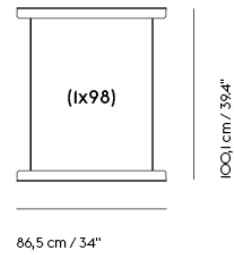

IN SITU MODULAR SOFA / FRAME SECTION (1 X 98)

Shipper Colli	1
Gross Weight (kg)	15.4
Net Weight (kg)	13.16
Warranty Period	10 years

Item No.	Color	Contract Price	Lead Time
Ready-To-Ship			
41556	Black - 1 x 98	SEK 1.848,10	-