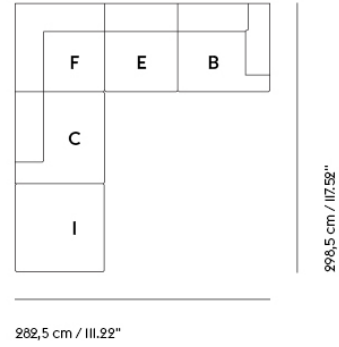

CONNECT SOFT MODULAR SOFA / CORNER - CONFIGURATION I

Shipper Colli 5
Gross Weight (kg) 224.09
Net Weight (kg) 169.99
Warranty Period 10 years

Item No.	Color	Contract Price	Lead Time
Ready-To-Ship			
96030	Re-wool 128	SEK 73.525,70	-