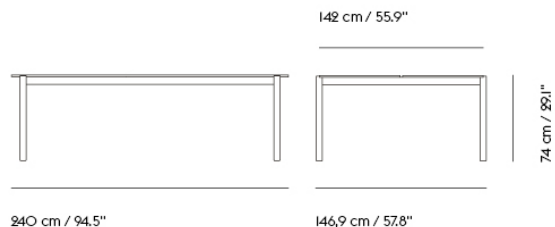

Shipper Colli 2
Gross Weight (kg) 75.007
Net Weight (kg) 63.71
Warranty Period 5 years

Item No.	Color	Contract Price	Lead Time
Ready-To-Ship			
59967	White Laminate/White ABS/Oak	SEK 20.205,70	-
59966	Oak Veneer/Oak	SEK 21.495,70	-