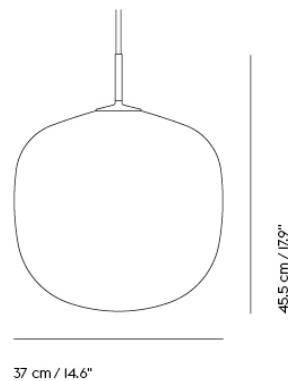

Shipper Colli	1
Gross Weight (kg)	6.5
Net Weight (kg)	3.5
Warranty Period	5 years

Item No.	Color	Contract Price	Lead Time
Ready-To-Ship			
22416	Black	SEK 4.295,70	-
22242	Deep Red	SEK 4.295,70	-
22420	Grey	SEK 4.295,70	-
22424	Orange	SEK 4.295,70	-
22412	White	SEK 4.295,70	-
Extras			
22540	Rime Cord for Ø12+Ø18+25 - Grey (per linear meter)	SEK 34,00	-
22541	Rime Cord Ø12+Ø18+25 cm - Orange (per linear meter)	SEK 34,00	-
15804	Ambit / Fluid / Rime Ø12+Ø18+25 Cord - White (per linear meter)	SEK 59,30	-
15801	Ambit / Grain / Rime Ø12+Ø18+25 Cord - Black (per linear meter)	SEK 59,30	-
15800	Rime Cord for Ø12+Ø18+25 - Deep Red (per linear meter)	SEK 59,30	-
22542	Rime Cord Ø37 + 45 cm - Black (per linear meter)	SEK 69,00	-
22549	Rime Cord Ø37 + 45 cm - Deep Red (per linear meter)	SEK 69,00	-
22545	Rime Cord Ø37 + 45 cm - Grey (per linear meter)	SEK 69,00	-
22546	Rime Cord Ø37 + 45 cm - Orange (per linear meter)	SEK 69,00	-
22546	Rime Cord Ø37 + 45 cm - Orange (per linear meter)	SEK 69,00	-
22543	Rime Cord Ø37 + 45 cm - White (per linear meter)	SEK 69,00	-