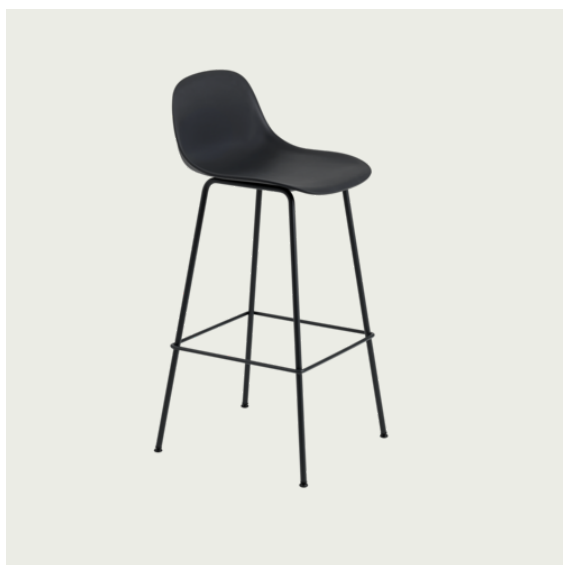

FIBER BAR STOOL / TUBE BASE - WITH BACKREST - 75 CM / 29.5"

Shipper Colli	1
Gross Weight (kg)	7
Net Weight (kg)	6.1
Base color options	Anthracite Black, Dusty Green, Grey or White
Warranty Period	10 years

Item No.	Color	Contract Price	Lead Time
Ready-To-Ship			
58920	Black/Anthracite Black (Recycled Plastic)	SEK 2.450,10	-
58921	Grey/Grey (Recycled Plastic)	SEK 2.450,10	-
58922	Natural White/White (Recycled Plastic)	SEK 2.450,10	-
Made-To-Order			
59064	Dusty Green/Dusty Green (Recycled Plastic)	SEK 2.450,10	3 weeks
59065	Ochre/Black (Recycled Plastic)	SEK 2.450,10	3 weeks
23720	Remix - All Colors	SEK 4.381,70	4 weeks
23728	Canvas - All Colors	SEK 4.858,10	4 weeks
23727	Clara - All Colors	SEK 4.858,10	4 weeks
59563	Fiord - All Colors	SEK 4.858,10	4 weeks
55029	Hero - All Colors	SEK 4.858,10	4 weeks
19676	Re-wool - All Colors	SEK 4.858,10	4 weeks
23721	Steelcut - All Colors	SEK 4.858,10	4 weeks
23722	Steelcut Trio - All Colors	SEK 4.858,10	4 weeks
23723	Hallingdal - All Colors	SEK 5.202,10	4 weeks
23724	Divina - All Colors	SEK 5.327,70	4 weeks
23729	Divina MD - All Colors	SEK 5.327,70	4 weeks
23730	Divina Melange - All Colors	SEK 5.327,70	4 weeks
59347	Ecriture - All Colors	SEK 5.327,70	4 weeks
59458	Vidar - All Colors	SEK 5.327,70	4 weeks