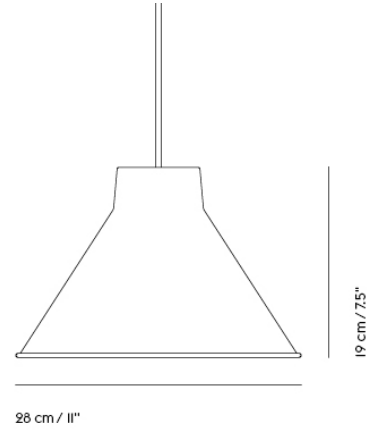

Shipper Colli 1
Gross Weight (kg) 2.15
Net Weight (kg) 1.1
Warranty Period 5 Years

Item No.	Color	Contract Price	Lead Time
Ready-To-Ship			
22863	Dark Green	SEK 2.317,70	-
22862	Deep Red	SEK 2.317,70	-
22860	Grey	SEK 2.317,70	-
22861	Sand	SEK 2.317,70	-