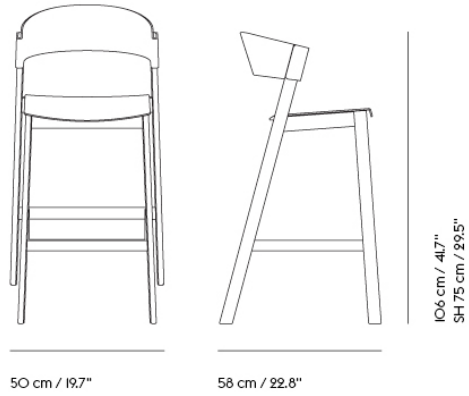

Shipper Colli	1
Gross Weight (kg)	9.15
Net Weight (kg)	6.25
Base color options	Black, Dark Beige, Green, Midnight Blue, Oak or Stained Dark Brown
Warranty Period	10 Years

Item No.	Color	Contract Price	Lead Time
Ready-To-Ship			
33102	Black	SEK 5.202,10	-
33107	Dark Beige	SEK 5.202,10	-
33104	Green	SEK 5.202,10	-
33106	Midnight Blue	SEK 5.202,10	-
33101	Oak	SEK 5.202,10	-
33105	Stained Dark Brown	SEK 5.202,10	-
Made-To-Order			
33121	Remix - All Colors	SEK 6.015,70	7 weeks
33129	Canvas - All Colors	SEK 6.492,10	7 weeks
33128	Clara - All Colors	SEK 6.492,10	7 weeks
33139	Fiord - All Colors	SEK 6.492,10	7 weeks
33136	Re-wool - All Colors	SEK 6.492,10	7 weeks
33122	Steelcut - All Colors	SEK 6.492,10	7 weeks
33123	Steelcut Trio - All Colors	SEK 6.492,10	7 weeks
33124	Hallingdal - All Colors	SEK 6.578,10	7 weeks
33125	Divina - All Colors	SEK 6.703,70	7 weeks
33126	Divina MD - All Colors	SEK 6.703,70	7 weeks
33127	Divina Melange - All Colors	SEK 6.703,70	7 weeks
33137	Ecriture - All Colors	SEK 6.703,70	7 weeks
33138	Vidar - All Colors	SEK 6.703,70	7 weeks