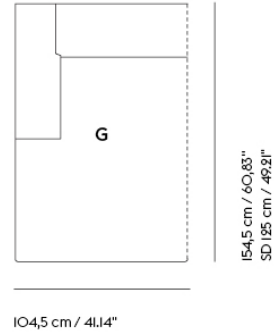

CONNECT SOFT MODULAR SOFA / LEFT ARMREST CHAISE LONGUE (G)

Shipper Colli	1
Gross Weight (kg)	67.2
Net Weight (kg)	52.1
Please note	This product features an armrest on the left-hand side when facing the product from the front.
Warranty Period	10 years

Item No.	Color	Contract Price	Lead Time
Made-To-Order			
94524	Remix - All Colors	SEK 19.775,70	6 weeks
94569	Canvas - All Colors	SEK 22.785,70	6 weeks
94578	Clara - All Colors	SEK 22.785,70	6 weeks
94542	Fiord - All Colors	SEK 22.785,70	6 weeks
94515	Re-wool - All Colors	SEK 22.785,70	6 weeks
94533	Rime - All Colors	SEK 22.785,70	6 weeks
94551	Steelcut - All Colors	SEK 22.785,70	6 weeks
94560	Steelcut Trio - All Colors	SEK 22.785,70	6 weeks
94587	Hallingdal - All Colors	SEK 23.215,70	6 weeks
94596	Divina - All Colors	SEK 24.935,70	6 weeks
94605	Divina MD - All Colors	SEK 24.935,70	6 weeks
94614	Divina Melange - All Colors	SEK 24.935,70	6 weeks
98848	Ecriture - All Colors	SEK 24.935,70	6 weeks
76367	Vidar - All Colors	SEK 24.935,70	6 weeks
COM/COL & Specials			
94650	COM - Textile	SEK 22.785,70	6-12 weeks