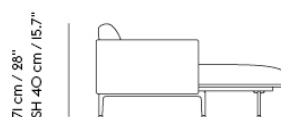

263 cm / 103,5"