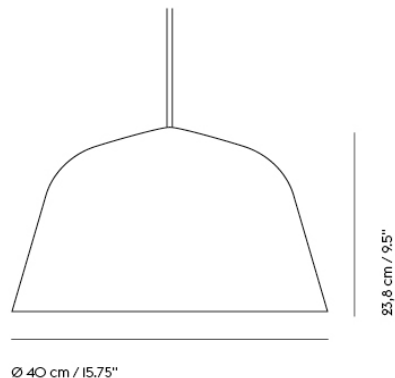

AMBIT PENDANT LAMP / Ø 40 CM / 15.75"

Shipper Colli	1
Gross Weight (kg)	2.9002
Net Weight (kg)	1.53
Warranty Period	5 years

Item No.	Color	Contract Price	Lead Time
Ready-To-Ship			
26024	Black	SEK 3.482,10	-
26023	Dusty Green	SEK 3.482,10	-
26021	Grey	SEK 3.482,10	-
26028	Light Blue	SEK 3.482,10	-
26025	Rose	SEK 3.482,10	-
26027	Taupe	SEK 3.482,10	-
26022	White	SEK 3.482,10	-
Extras			
15804	Ambit / Fluid / Rime Ø12+Ø18+25 Cord - White (per linear meter)	SEK 59,30	-
15801	Ambit / Grain / Rime Ø12+Ø18+25 Cord - Black (per linear meter)	SEK 59,30	-
15803	Ambit Cord - Grey (per linear meter)	SEK 59,30	-
15808	Ambit Cord - Light Blue (per linear meter)	SEK 59,30	-
15806	Ambit Cord - Taupe (per linear meter)	SEK 59,30	-
24050	Ceiling Cap - White	SEK 116,10	-