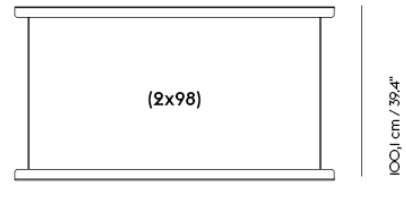

IN SITU MODULAR SOFA / FRAME SECTION (2 X 98)

184,8 cm / 72.7"

Shipper Colli	1
Gross Weight (kg)	24.8
Net Weight (kg)	21.14
Warranty Period	10 years

Item No.	Color	Contract Price	Lead Time
Ready-To-Ship			
41559	Black - 2 x 98	SEK 3.693,70	-