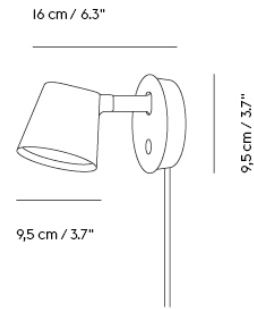

Shipper Colli 1
Gross Weight (kg) 0.751
Net Weight (kg) 0.48
Warranty Period 5 years

Item No.	Color	Contract Price	Lead Time
Ready-To-Ship			
22326	Black	SEK 1.762,10	-
22328	Copper Brown	SEK 1.762,10	-
22325	Grey	SEK 1.762,10	-
22327	White	SEK 1.762,10	-