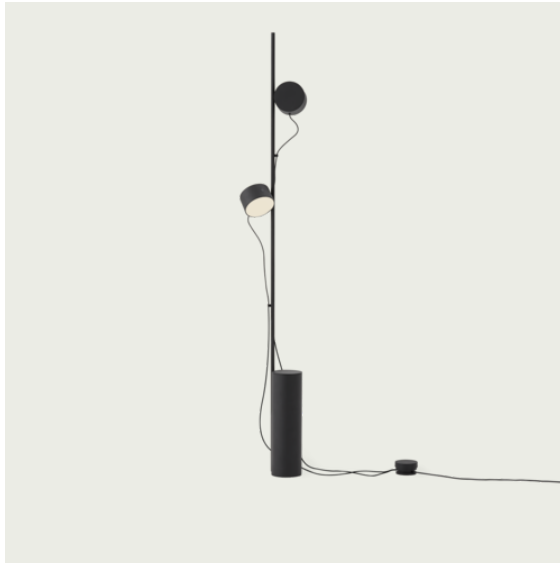

Shipper Colli 1
Gross Weight (kg) 11.4
Net Weight (kg) 8.579
Warranty Period 5 years

Item No.	Color	Contract Price	Lead Time
Ready-To-Ship			
22600	Black	SEK 6.015,70	-
Extras			
22386	Extra Cable Drops - Black	SEK 270,90	-
22382	Extra Lighting Unit - Black	SEK 2.192,10	-