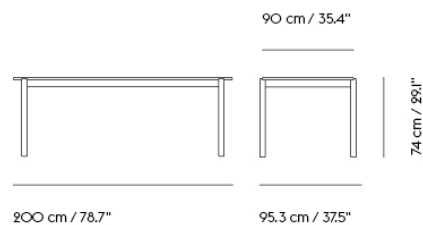

LINEAR WOOD TABLE / 200 X 90 CM / 78.7 X 35.4"

Shipper Colli	1
Gross Weight (kg)	36.6
Net Weight (kg)	28.664
Warranty Period	5 years

Item No.	Color	Contract Price	Lead Time
Ready-To-Ship			
30917	Oak Veneer/Oak	SEK 15.045,70	-