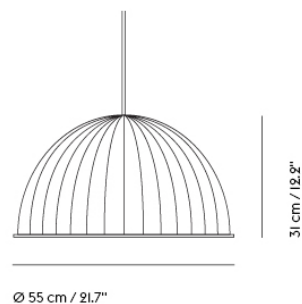

UNDER THE BELL PENDANT LAMP / Ø 55 CM / 21.7"

Shipper Colli	1
Gross Weight (kg)	3
Net Weight (kg)	1.45
Warranty Period	5 years

Item No.	Color	Contract Price	Lead Time
Ready-To-Ship			
21361	Black	SEK 4.639,70	-
21364	Dark Green	SEK 4.639,70	-
21362	Grey	SEK 4.639,70	-
21363	White Mélange	SEK 4.639,70	-
Extras			
60362	Under the Bell Cord - Black (per linear meter)	SEK 27,00	-
60364	Under the Bell Cord - Dark Green (per linear meter)	SEK 27,00	-
60363	Under the Bell Cord - Grey (per linear meter)	SEK 27,00	-
60361	Under the Bell Cord - White Mélange (per linear meter)	SEK 27,00	-
24050	Ceiling Cap - White	SEK 116,10	-