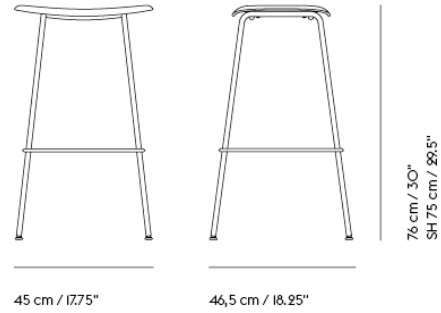

FIBER BAR STOOL / TUBE BASE - 75 CM / 29.5"

Shipper Colli	1
Gross Weight (kg)	7
Net Weight (kg)	5
Base color options	Anthracite Black, Dusty Green, Grey or White
Warranty Period	10 years

Item No.	Color	Contract Price	Lead Time
Ready-To-Ship			
58906	Black/Anthracite Black (Recycled Plastic)	SEK 2.192,10	-
58907	Grey/Grey (Recycled Plastic)	SEK 2.192,10	-
58908	Natural White/White (Recycled Plastic)	SEK 2.192,10	-
Made-To-Order			
59062	Dusty Green/Dusty Green (Recycled Plastic)	SEK 2.192,10	3 weeks
59063	Ochre/Black (Recycled Plastic)	SEK 2.192,10	3 weeks
23570	Remix - All Colors	SEK 3.826,10	4 weeks
23578	Canvas - All Colors	SEK 4.170,10	4 weeks
23577	Clara - All Colors	SEK 4.170,10	4 weeks
59558	Fiord - All Colors	SEK 4.170,10	4 weeks
55024	Hero - All Colors	SEK 4.170,10	4 weeks
19671	Re-wool - All Colors	SEK 4.170,10	4 weeks
23571	Steelcut - All Colors	SEK 4.170,10	4 weeks
23572	Steelcut Trio - All Colors	SEK 4.170,10	4 weeks
23573	Hallingdal - All Colors	SEK 4.381,70	4 weeks
23574	Divina - All Colors	SEK 4.514,10	4 weeks
23579	Divina MD - All Colors	SEK 4.514,10	4 weeks
23580	Divina Melange - All Colors	SEK 4.514,10	4 weeks
59342	Ecriture - All Colors	SEK 4.514,10	4 weeks
59453	Vidar - All Colors	SEK 4.514,10	4 weeks