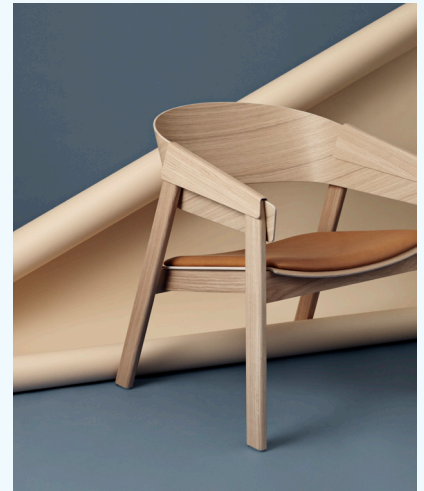

COVER CHAIR SERIES

"The Cover Chair Series is born from a desire to create a comfortable and contemporary chair in wood. I aimed for a crisp and vivid expression in the plywood while looking for a solid and grounded look in the frame and base of the design. Years of play and hard work in the making has resulted in a light, yet strong chair design that takes the material of veneer to its extreme."

— Thomas Bentzen

Designed by	Thomas Bentzen / 2013
Environment	Indoor
Country of Production	Armchair & Lounge Chair in Latvia / Bar Stool, Counter Stool & Side Chair in Romania
Assembly Required	No
Description	Referencing the values of honest craftsmanship and Scandinavian materiality, the Cover Chair Series is an elegant perspective on the timeless wooden chair. With its curved backrest and folded covers, the Cover Chair Series explores the possibilities of wooden veneer, paired with a deep comfort, modern expression and base in solid wood. Echoing the seamless appearance of the chair, it features no visible screws for a simple touch. Use the Cover Chair Series in the living room, hallway or bedroom of the home as well as in restaurants, canteens, educational institutions, workplaces and more. The Cover Series without upholstery is EU Ecolabel Certified. By carrying the EU Ecolabel Certification, the product is guaranteed to have a reduced environmental impact throughout the total lifecycle of the product from raw material to disposal.
Material	The Cover Chair Series is made from form pressed wood. The wood is folded over the chair's legs and backrest. This technically innovative wood layering helps lock the elements of the chair together. Upholstered seats are with textiles from Kvadrat or Refine Leather. Cover Armchair: Oak and Stained Dark Brown versions: Back, seat and armrest in oak veneer, solid oak frame and legs. Water based lacquer. Colored versions: Back, seat and armrest in ash veneer, frame and legs are made from solid beech wood. With water based lacquer. Cover Lounge Chair: Back and seat in oak veneer, solid oak frame and legs. Water based lacquer. Cover Side Chair: Back and seat in oak veneer, solid oak frame and legs. Water based lacquer. Stacking Pad in felt made from 60% post-consumer recycled content. Stackable up to 4 pcs on floor and 10 on trolley (with and without upholstery). Cover Bar & Counter Stool: Back and seat in oak veneer, solid oak frame and legs. Made using FSCTM (FSC-CO28824) certified wood. Water based lacquer. Footrest protector for bar and counter stool in tumbled stainless steel.
Cleaning & Care	For textile versions, please find cleaning instructions for your chosen textile at kvadrat.dk. For leather versions clean leather with a dry cloth regularly. Treat the leather when needed using only special leather treatment products. For wood versions clean the chair with a damp cloth. If necessary only use a mild detergent or washing up liquid and not concentrated. Always wipe with a dry cloth afterwards. To minimize the risk of stains and marks, liquid, grease etc. should be removed straight away.
Spare Parts	Pre-mounted plastic glides included. Felt and plastic glides can be purchased separately.