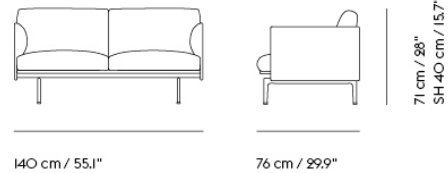

OUTLINE STUDIO SOFA / 140 CM / 55.1" - POLISHED ALUMINUM BASE

Shipper Colli	1
Gross Weight (kg)	41
Net Weight (kg)	36
Warranty Period	10 years

Item No.	Color	Contract Price	Lead Time
Made-To-Order			
67038	Remix - All Colors	SEK 26.225,70	6 weeks
67040	Canvas - All Colors	SEK 31.385,70	6 weeks
67039	Clara - All Colors	SEK 31.385,70	6 weeks
67032	Fiord - All Colors	SEK 31.385,70	6 weeks
67037	Rime - All Colors	SEK 31.385,70	6 weeks
67035	Steelcut - All Colors	SEK 31.385,70	6 weeks
67034	Steelcut Trio - All Colors	SEK 31.385,70	6 weeks
67036	Hallingdal - All Colors	SEK 33.535,70	6 weeks
67041	Divina - All Colors	SEK 34.825,70	6 weeks
67042	Divina MD - All Colors	SEK 34.825,70	6 weeks
67043	Divina Melange - All Colors	SEK 34.825,70	6 weeks
76217	Ecriture - All Colors	SEK 34.825,70	6 weeks
67050	Vidar - All Colors	SEK 34.825,70	6 weeks
Extras			
83061	Leather care set for Refine Leather	SEK 172,00	-
28801	Power Outlet - Black	SEK 3.826,10	-
COM/COL & Specials			
67045	COM - Textile	SEK 31.385,70	6-12 weeks
67049	COM - Imitation Leather	SEK 33.535,70	6-12 weeks
67048	COM - Leather	SEK 43.425,70	6-12 weeks