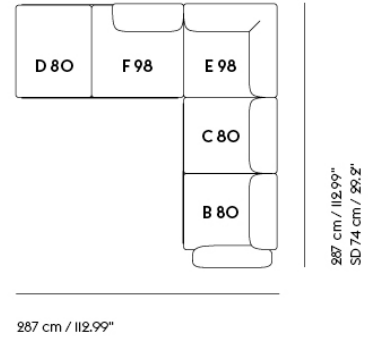

IN SITU MODULAR SOFA / CORNER - CONFIGURATION 2

Shipper Colli IO
Gross Weight (kg) 226.2
Net Weight (kg) 176.42
Warranty Period IO years

Item No.	Color	Contract Price	Lead Time
Ready-To-Ship			
99833	Frame and Module - Ecriture 240/Black	SEK 76.535,70	-