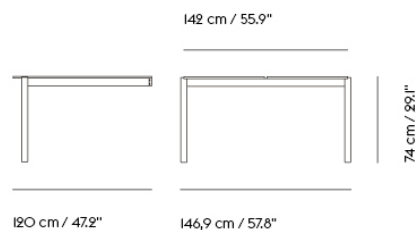

LINEAR SYSTEM END MODULE / 142 X 120 CM / 55.9 X 47.2"

Shipper Colli	2
Gross Weight (kg)	39.13
Net Weight (kg)	32.485
Warranty Period	5 years

Item No.	Color	Contract Price	Lead Time
Ready-To-Ship			
59981	White Laminate/White ABS/Oak	SEK 11.605,70	-
59980	Oak Veneer/Oak	SEK 11.605,70	-