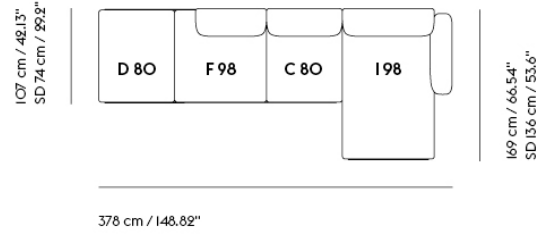

IN SITU MODULAR SOFA / 4-SEATER - CONFIGURATION 4

Shipper Colli 7
Gross Weight (kg) 186.8
Net Weight (kg) 147.55
Warranty Period 10 years

Item No.	Color	Contract Price	Lead Time
Ready-To-Ship			
99830	Frame and Module - Ecriture 240/Black	SEK 61.915,70	-