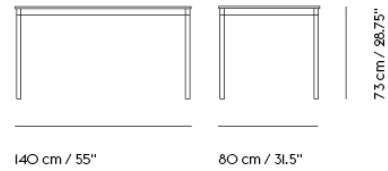

BASE TABLE / 140 X 80 CM / 55.1 X 31.5"

Shipper Colli	2
Gross Weight (kg)	25.7
Net Weight (kg)	22.3
Base color options	White, Black
Warranty Period	10 years

Item No.	Color	Contract Price	Lead Time
Ready-To-Ship			
63986	White Laminate/Plywood/Black	SEK 10.315,70	-
63985	White Laminate/Plywood/White	SEK 10.315,70	-
63990	Black Linoleum/Plywood/Black	SEK 11.175,70	-
63989	Black Linoleum/Plywood/White	SEK 11.175,70	-
64787	Lacquered Oak Veneer/Plywood/Black	SEK 12.465,70	-
64786	Lacquered Oak Veneer/Plywood/White	SEK 12.465,70	-
Made-To-Order			
63988	Black Laminate/Plywood/Black	SEK 10.315,70	6 weeks
63987	Black Laminate/Plywood/White	SEK 10.315,70	6 weeks
63996	Black Nanolaminate/Plywood/Black	SEK 14.185,70	6 weeks
63995	Black Nanolaminate/Plywood/White	SEK 14.185,70	6 weeks
63994	White Nanolaminate/Plywood/Black	SEK 14.185,70	6 weeks
63993	White Nanolaminate/Plywood/White	SEK 14.185,70	6 weeks
Extras			
28801	Power Outlet - Black	SEK 3.826,10	-