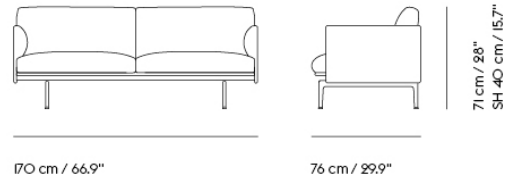

OUTLINE STUDIO SOFA / 170 CM / 66.9" - POLISHED ALUMINUM BASE

Shipper Colli	1
Gross Weight (kg)	64
Net Weight (kg)	50
Warranty Period	10 years

Item No.	Color	Contract Price	Lead Time
Made-To-Order			
69340	Remix - All Colors	SEK 27.945,70	6 weeks
69342	Canvas - All Colors	SEK 31.815,70	6 weeks
69341	Clara - All Colors	SEK 31.815,70	6 weeks
69334	Fiord - All Colors	SEK 31.815,70	6 weeks
69339	Rime - All Colors	SEK 31.815,70	6 weeks
69337	Steelcut - All Colors	SEK 31.815,70	6 weeks
69336	Steelcut Trio - All Colors	SEK 31.815,70	6 weeks
69338	Hallingdal - All Colors	SEK 34.395,70	6 weeks
69343	Divina - All Colors	SEK 36.115,70	6 weeks
69344	Divina MD - All Colors	SEK 36.115,70	6 weeks
69345	Divina Melange - All Colors	SEK 36.115,70	6 weeks
76250	Ecriture - All Colors	SEK 36.115,70	6 weeks
69352	Vidar - All Colors	SEK 36.115,70	6 weeks
Extras			
83061	Leather care set for Refine Leather	SEK 172,00	-
28801	Power Outlet - Black	SEK 3.826,10	-
COM/COL & Specials			
69347	COM - Textile	SEK 31.815,70	6-12 weeks
69351	COM - Imitation Leather	SEK 34.395,70	6-12 weeks
69350	COM - Leather	SEK 48.155,70	6-12 weeks