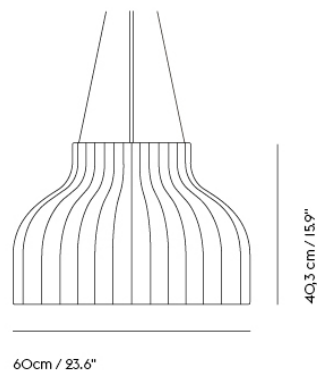

STRAND PENDANT LAMP / OPEN - Ø 60 CM / 23.5"

Shipper Colli	1
Gross Weight (kg)	6.26
Net Weight (kg)	3.5
Warranty Period	5 years

Item No.	Color	Contract Price	Lead Time
Ready-To-Ship			
22452	White - Open	SEK 6.359,70	-