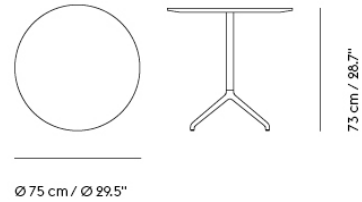

STILL CAFÉ TABLE / Ø 75 H: 73 CM / Ø 29.5 H: 28.7"

Shipper Colli	2
Gross Weight (kg)	17.1
Net Weight (kg)	12.152
Base color options	Black, White
Warranty Period	10 years

Item No.	Color	Contract Price	Lead Time
Ready-To-Ship			
31143	Black Nanolaminate/Black	SEK 5.890,10	-
31142	Black Nanolaminate/White	SEK 5.890,10	-
31141	White Nanolaminate/Black	SEK 5.890,10	-
31140	White Nanolaminate/White	SEK 5.890,10	-
Made-To-Order			
65536	Black Linoleum/Black	SEK 5.890,10	6 weeks
65535	Black Linoleum/White	SEK 5.890,10	6 weeks