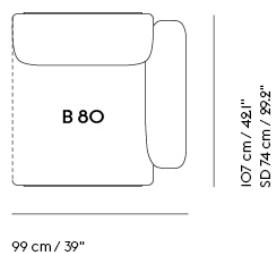

IN SITU MODULAR SOFA / RIGHT ARMREST MODULE (B80)

Shipper Colli	1
Gross Weight (kg)	42.7
Net Weight (kg)	31.25
Please note	This product features an armrest on the right-hand side when facing the product from the front.
Please note	This variant is a Seating Module only and does not include a Frame Section.
Warranty Period	10 years

Item No.	Color	Contract Price	Lead Time
Ready-To-Ship			
98863-240	Ecriture 240	SEK 16.335,70	-
Made-To-Order			
99034	Remix - All Colors	SEK 14.185,70	6 weeks
41139	Fiord - All Colors	SEK 15.045,70	6 weeks
95501	Re-wool - All Colors	SEK 15.045,70	6 weeks
41148	Hallingdal - All Colors	SEK 15.905,70	6 weeks
41157	Divina - All Colors	SEK 16.335,70	6 weeks
41166	Divina MD - All Colors	SEK 16.335,70	6 weeks
41175	Divina Melange - All Colors	SEK 16.335,70	6 weeks
98863	Ecriture - All Colors	SEK 16.335,70	6 weeks
41184	Vidar - All Colors	SEK 16.335,70	6 weeks
COM/COL & Specials			
41229	COM - Textile	SEK 15.045,70	6-12 weeks
41247	COM - Leather	SEK 25.795,70	6-12 weeks