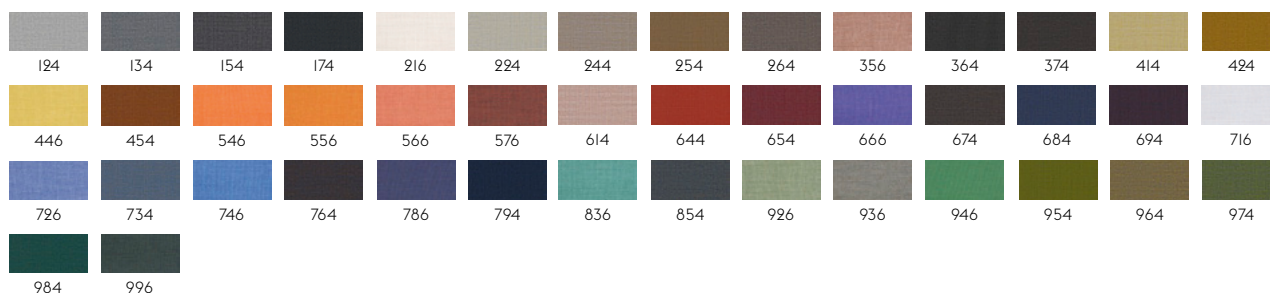

CANVAS BY KVADRAT

Designer: Giulio Ridolfo.

Composition: 90% new wool worsted, 10% nylon.

Durability: 100.000 Martindale / Lightfastness 5-7 (ISO 1-8).

Sustainability: Complies with both EU ecolabel "The Flower" and Greenguard Gold Certification.

114