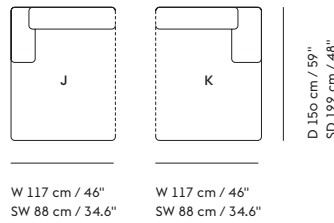

END & LOUNGE MODULES