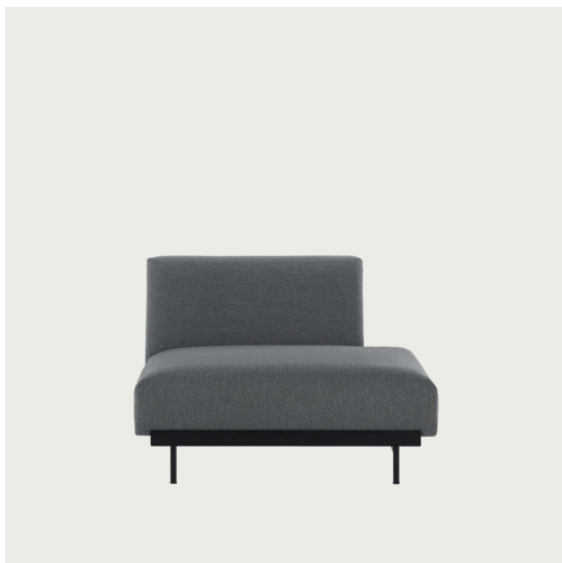

IN SITU MODULAR SOFA / RIGHT OPEN-ENDED MODULE (G98)

Shipper Colli	1
Gross Weight (kg)	36.4
Net Weight (kg)	25.13
Please note	This product features an open end on the right-hand side when facing the product from the front.
Please note	This variant is a Seating Module only and does not include a Frame Section.
Warranty Period	10 years

Item No.	Color	Contract Price	Lead Time
Ready-To-Ship			
98868-240	Ecriture 240	SEK 14.185,70	-
Made-To-Order			
99039	Remix - All Colors	SEK 11.175,70	6 weeks
41144	Fiord - All Colors	SEK 12.465,70	6 weeks
95506	Re-wool - All Colors	SEK 12.465,70	6 weeks
41153	Hallingdal - All Colors	SEK 13.325,70	6 weeks
41162	Divina - All Colors	SEK 14.185,70	6 weeks
41171	Divina MD - All Colors	SEK 14.185,70	6 weeks
41180	Divina Melange - All Colors	SEK 14.185,70	6 weeks
98868	Ecriture - All Colors	SEK 14.185,70	6 weeks
41189	Vidar - All Colors	SEK 14.185,70	6 weeks
COM/COL & Specials			
41234	COM - Textile	SEK 12.465,70	6-12 weeks
41252	COM - Leather	SEK 21.495,70	6-12 weeks