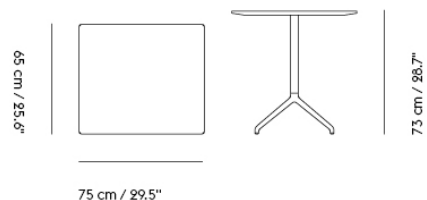

STILL CAFÉ TABLE / 75 X 65 H: 73 CM / 29.5 X 25.6 H: 28.7"

Shipper Colli	2
Gross Weight (kg)	18.3
Net Weight (kg)	13.352
Base color options	Black, White
Warranty Period	10 years

Item No.	Color	Contract Price	Lead Time
Ready-To-Ship			
31131	Black Nanolaminate/Black	SEK 5.890,10	-
31130	Black Nanolaminate/White	SEK 5.890,10	-
31129	White Nanolaminate/Black	SEK 5.890,10	-
31128	White Nanolaminate/White	SEK 5.890,10	-
Made-To-Order			
65506	Black Linoleum/Black	SEK 5.890,10	6 weeks
65505	Black Linoleum/White	SEK 5.890,10	6 weeks