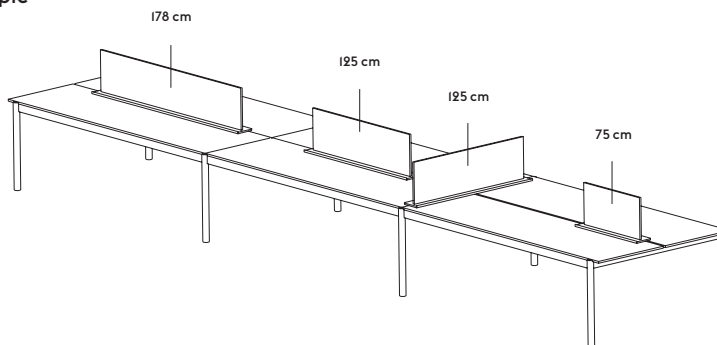

Example

OPTION A
1. TABLES / 2. ACCESSORIES / 3. LIGHTING / 4. TABLE POWER OUTLET / 5. INTEGRATED POWER / 6. CABLE TRAY