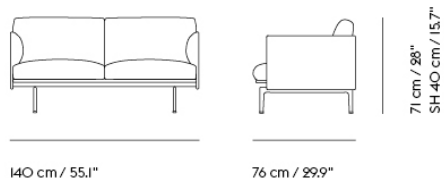

OUTLINE STUDIO SOFA / 140 CM / 55.1" - BLACK BASE

Shipper Colli	1
Gross Weight (kg)	41
Net Weight (kg)	36
Warranty Period	10 years

Item No.	Color	Contract Price	Lead Time
Made-To-Order			
26838	Remix - All Colors	SEK 24.505,70	6 weeks
26840	Canvas - All Colors	SEK 29.665,70	6 weeks
26839	Clara - All Colors	SEK 29.665,70	6 weeks
26832	Fiord - All Colors	SEK 29.665,70	6 weeks
26837	Rime - All Colors	SEK 29.665,70	6 weeks
26835	Steelcut - All Colors	SEK 29.665,70	6 weeks
26834	Steelcut Trio - All Colors	SEK 29.665,70	6 weeks
26836	Hallingdal - All Colors	SEK 31.815,70	6 weeks
26841	Divina - All Colors	SEK 33.105,70	6 weeks
26842	Divina MD - All Colors	SEK 33.105,70	6 weeks
26843	Divina Melange - All Colors	SEK 33.105,70	6 weeks
76185	Ecriture - All Colors	SEK 33.105,70	6 weeks
26850	Vidar - All Colors	SEK 33.105,70	6 weeks
Extras			
83061	Leather care set for Refine Leather	SEK 172,00	-
28801	Power Outlet - Black	SEK 3.826,10	-
COM/COL & Specials			
26845	COM - Textile	SEK 29.665,70	6-12 weeks
26849	COM - Imitation Leather	SEK 31.815,70	6-12 weeks
26848	COM - Leather	SEK 41.705,70	6-12 weeks