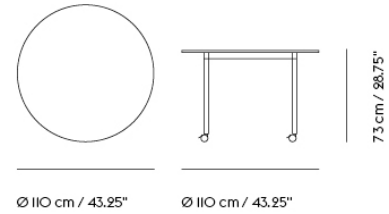

BASE ROUND TABLE / WITH CASTORS / Ø 110 CM / 43.3"

Shipper Colli	2
Gross Weight (kg)	19.1
Net Weight (kg)	14
Base color options	White, Black
Warranty Period	10 years

Item No.	Color	Contract Price	Lead Time
Made-To-Order			
64455	Black Laminate/Plywood/Black	SEK 11.605,70	6 weeks
64575	Black Laminate/Plywood/White	SEK 11.605,70	6 weeks
64530	White Laminate/Plywood/Black	SEK 11.605,70	6 weeks
64650	White Laminate/Plywood/White	SEK 11.605,70	6 weeks
64485	Black Nanolaminat/Plywood/Black	SEK 14.615,70	6 weeks
64605	Black Nanolaminat/Plywood/White	SEK 14.615,70	6 weeks
64545	White Nanolaminat/Plywood/Black	SEK 14.615,70	6 weeks
64665	White Nanolaminat/Plywood/White	SEK 14.615,70	6 weeks
64467	Black Linoleum/Plywood/Black	SEK 12.895,70	6 weeks
64587	Black Linoleum/Plywood/White	SEK 12.895,70	6 weeks
64500	Lacquered Oak Veneer/Plywood/Black	SEK 12.895,70	6 weeks
64620	Lacquered Oak Veneer/Plywood/White	SEK 12.895,70	6 weeks