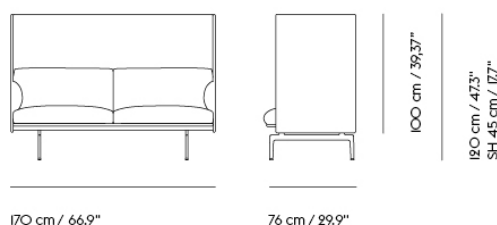

OUTLINE HIGHBACK SOFA 100 / 2-SEATER - POLISHED ALUMINUM BASE - SH: 45 CM / 17.7"

Shipper Colli	1
Gross Weight (kg)	85.84
Net Weight (kg)	71.6
Additional Information	Please note that the highback height for this product is 100 cm / 39.4"
Warranty Period	10 years

Item No.	Color	Contract Price	Lead Time
Made-To-Order			
69696	Remix - All Colors	SEK 36.975,70	6 weeks
69698	Canvas - All Colors	SEK 41.275,70	6 weeks
69697	Clara - All Colors	SEK 41.275,70	6 weeks
69690	Fiord - All Colors	SEK 41.275,70	6 weeks
69695	Rime - All Colors	SEK 41.275,70	6 weeks
69693	Steelcut - All Colors	SEK 41.275,70	6 weeks
69692	Steelcut Trio - All Colors	SEK 41.275,70	6 weeks
69694	Hallingdal - All Colors	SEK 46.005,70	6 weeks
69699	Divina - All Colors	SEK 46.865,70	6 weeks
69700	Divina MD - All Colors	SEK 46.865,70	6 weeks
69701	Divina Melange - All Colors	SEK 46.865,70	6 weeks
76266	Ecriture - All Colors	SEK 46.865,70	6 weeks
69708	Vidar - All Colors	SEK 46.865,70	6 weeks
Extras			
83061	Leather care set for Refine Leather	SEK 172,00	-
28801	Power Outlet - Black	SEK 3.826,10	-
COM/COL & Specials			
69703	COM - Textile	SEK 41.275,70	6-12 weeks
69707	COM - Imitation Leather	SEK 46.005,70	6-12 weeks