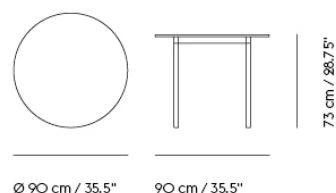

Shipper Colli	2
Gross Weight (kg)	14.95
Net Weight (kg)	9.17
Base color options	White, Black
Warranty Period	10 years

Item No.	Color	Contract Price	Lead Time
Made-To-Order			
64068	Black Laminate/Plywood/Black	SEK 10.315,70	6 weeks
64067	Black Laminate/Plywood/White	SEK 10.315,70	6 weeks
64066	White Laminate/Plywood/Black	SEK 10.315,70	6 weeks
64065	White Laminate/Plywood/White	SEK 10.315,70	6 weeks
64076	Black Nanolaminat/Plywood/Black	SEK 13.325,70	6 weeks
64075	Black Nanolaminat/Plywood/White	SEK 13.325,70	6 weeks
64074	White Nanolaminat/Plywood/Black	SEK 13.325,70	6 weeks
64073	White Nanolaminat/Plywood/White	SEK 13.325,70	6 weeks
64070	Black Linoleum/Plywood/Black	SEK 11.175,70	6 weeks
64069	Black Linoleum/Plywood/White	SEK 11.175,70	6 weeks
64795	Lacquered Oak Veneer/Plywood/Black	SEK 11.605,70	6 weeks
64794	Lacquered Oak Veneer/Plywood/White	SEK 11.605,70	6 weeks