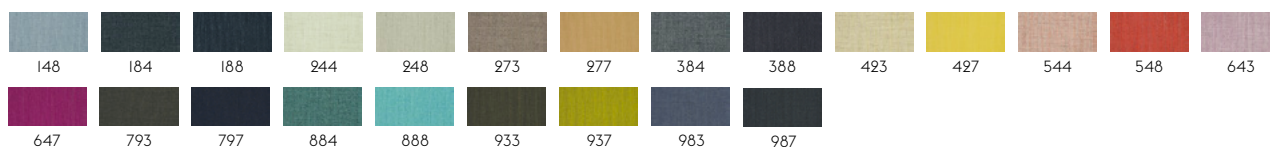

CLARA BY KVADRAT

Designer: Anne Birgitte Hansen.

Composition: 92% new wool worsted.

Durability: 80.000 Martindale.

Sustainability: Complies with both EU ecolabel "The Flower" and Greenguard Gold Certification.

144