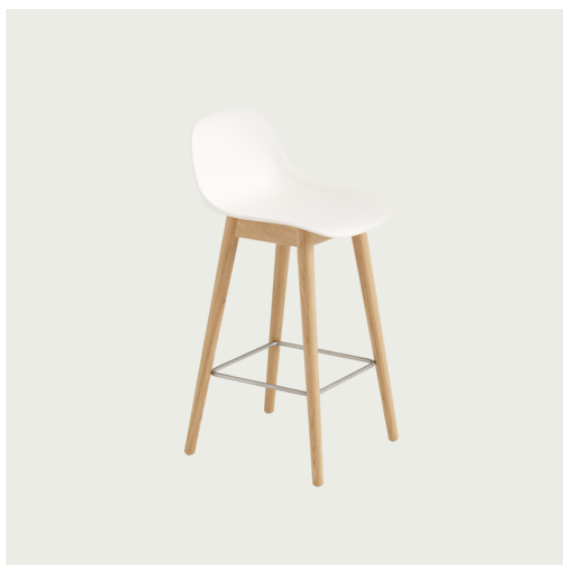

FIBER COUNTER STOOL / WOOD BASE - WITH BACKREST - 65 CM / 25.6"

Shipper Colli	1
Gross Weight (kg)	7
Net Weight (kg)	5.1
Base color options	Anthracite Black, Dusty Green, Grey, Oak or Stained Dark Brown
Warranty Period	10 years

Item No.	Color	Contract Price	Lead Time
Ready-To-Ship			
58923	Black/Anthracite Black (Recycled Plastic)	SEK 3.693,70	-
58966	Black/Stained Dark Brown (Recycled Plastic)	SEK 3.693,70	-
58924	Grey/Grey (Recycled Plastic)	SEK 3.693,70	-
58925	Natural White/Oak (Recycled Plastic)	SEK 3.693,70	-
Made-To-Order			
59080	Dusty Green/Dusty Green (Recycled Plastic)	SEK 3.693,70	3 weeks
59081	Dusty Green/Stained Dark Brown (Recycled Plastic)	SEK 3.693,70	3 weeks
59082	Grey/Stained Dark Brown (Recycled Plastic)	SEK 3.693,70	3 weeks
59083	Natural White/Stained Dark Brown (Recycled Plastic)	SEK 3.693,70	3 weeks
59084	Ochre/Oak (Recycled Plastic)	SEK 3.693,70	3 weeks
23750	Remix - All Colors	SEK 6.234,10	4 weeks
23758	Canvas - All Colors	SEK 6.703,70	4 weeks
23757	Clara - All Colors	SEK 6.703,70	4 weeks
59564	Fiord - All Colors	SEK 6.703,70	4 weeks
55030	Hero - All Colors	SEK 6.703,70	4 weeks
19677	Re-wool - All Colors	SEK 6.703,70	4 weeks
23751	Steelcut - All Colors	SEK 6.703,70	4 weeks
23752	Steelcut Trio - All Colors	SEK 6.703,70	4 weeks
23753	Hallingdal - All Colors	SEK 7.047,70	4 weeks