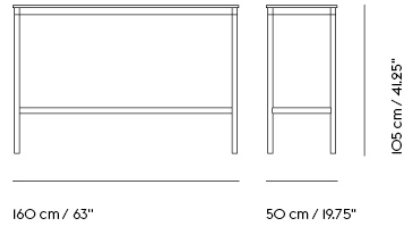

BASE HIGH TABLE / 160 X 50 H: 105 CM / 63 X 19.7 H: 41.3"

Shipper Colli	2
Gross Weight (kg)	35
Net Weight (kg)	29.22
Base color options	White, Black
Warranty Period	10 years

Item No.	Color	Contract Price	Lead Time
Made-To-Order			
63008	Black Laminate/Plywood/Black	SEK 16.765,70	8 weeks
63007	Black Laminate/Plywood/White	SEK 16.765,70	8 weeks
63006	White Laminate/Plywood/Black	SEK 16.765,70	8 weeks
63005	White Laminate/Plywood/White	SEK 16.765,70	8 weeks
63016	Black Nanolaminat/Plywood/Black	SEK 20.205,70	8 weeks
63015	Black Nanolaminat/Plywood/White	SEK 20.205,70	8 weeks
63014	White Nanolaminat/Plywood/Black	SEK 20.205,70	8 weeks
63013	White Nanolaminat/Plywood/White	SEK 20.205,70	8 weeks
63010	Black Linoleum/Plywood/Black	SEK 18.485,70	8 weeks
63009	Black Linoleum/Plywood/White	SEK 18.485,70	8 weeks
64781	Lacquered Oak Veneer/Plywood/Black	SEK 19.345,70	8 weeks
64780	Lacquered Oak Veneer/Plywood/White	SEK 19.345,70	8 weeks
Extras			
28801	Power Outlet - Black	SEK 3.826,10	-