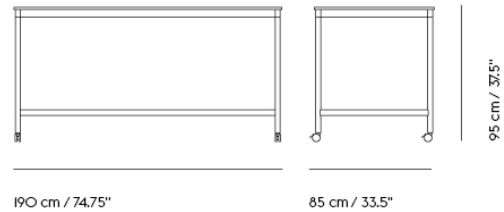

BASE HIGH TABLE / WITH CASTORS / 190 X 85 H: 95 CM / 74.8 X 33.5 H: 37.4"

Shipper Colli	2
Gross Weight (kg)	46
Net Weight (kg)	39.25
Base color options	White, Black
Warranty Period	10 years

Item No.	Color	Contract Price	Lead Time
Made-To-Order			
64315	Black Laminate/Plywood/Black	SEK 18.485,70	8 weeks
64379	Black Laminate/Plywood/White	SEK 18.485,70	8 weeks
64354	White Laminate/Plywood/Black	SEK 18.485,70	8 weeks
64418	White Laminate/Plywood/White	SEK 18.485,70	8 weeks
64331	Black Nanolaminate/Plywood/Black	SEK 22.785,70	8 weeks
64395	Black Nanolaminate/Plywood/White	SEK 22.785,70	8 weeks
64363	White Nanolaminate/Plywood/Black	SEK 22.785,70	8 weeks
64427	White Nanolaminate/Plywood/White	SEK 22.785,70	8 weeks
64323	Black Linoleum/Plywood/Black	SEK 20.205,70	8 weeks
64387	Black Linoleum/Plywood/White	SEK 20.205,70	8 weeks
64339	Lacquered Oak Veneer/Plywood/Black	SEK 22.785,70	8 weeks
64403	Lacquered Oak Veneer/Plywood/White	SEK 22.785,70	8 weeks
Extras			
28801	Power Outlet - Black	SEK 3.826,10	-