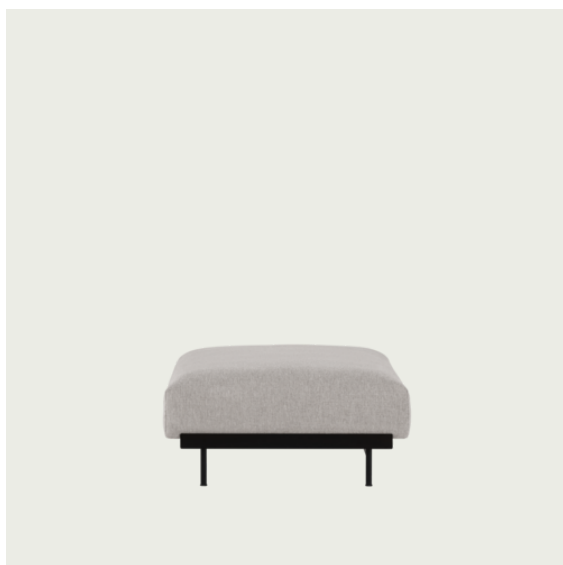

IN SITU MODULAR SOFA / OTTOMAN MODULE (D80)

Shipper Colli	1
Gross Weight (kg)	18.1
Net Weight (kg)	11.9
Please note	This variant is a Seating Module only and does not include a Frame Section.
Warranty Period	10 years

Item No.	Color	Contract Price	Lead Time
Ready-To-Ship			
98865-240	Ecriture 240	SEK 6.836,10	-
Made-To-Order			
99036	Remix - All Colors	SEK 5.671,70	6 weeks
41141	Fiord - All Colors	SEK 6.234,10	6 weeks
95503	Re-wool - All Colors	SEK 6.234,10	6 weeks
41150	Hallingdal - All Colors	SEK 6.492,10	6 weeks
41159	Divina - All Colors	SEK 6.836,10	6 weeks
41168	Divina MD - All Colors	SEK 6.836,10	6 weeks
41177	Divina Melange - All Colors	SEK 6.836,10	6 weeks
98865	Ecriture - All Colors	SEK 6.836,10	6 weeks
41186	Vidar - All Colors	SEK 6.836,10	6 weeks
COM/COL & Specials			
41231	COM - Textile	SEK 6.234,10	6-12 weeks
41249	COM - Leather	SEK 12.465,70	6-12 weeks