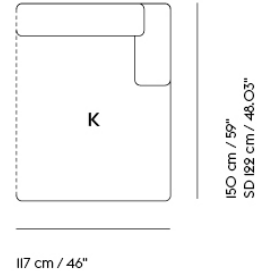

CONNECT MODULAR SOFA / RIGHT ARMREST LOUNGE (K)

Shipper Colli	1
Gross Weight (kg)	73
Net Weight (kg)	70
Please note	This product features an armrest on the right-hand side when facing the product from the front.
Warranty Period	10 years

Item No.	Color	Contract Price	Lead Time
Made-To-Order			
11511	Remix - All Colors	SEK 19.775,70	6 weeks
98270	Canvas - All Colors	SEK 22.785,70	6 weeks
11603	Clara - All Colors	SEK 22.785,70	6 weeks
98300	Fiord - All Colors	SEK 22.785,70	6 weeks
19111	Rime - All Colors	SEK 22.785,70	6 weeks
11591	Steelcut - All Colors	SEK 22.785,70	6 weeks
11551	Steelcut Trio - All Colors	SEK 22.785,70	6 weeks
11631	Hallingdal - All Colors	SEK 23.215,70	6 weeks
20271	Divina - All Colors	SEK 24.505,70	6 weeks
19031	Divina MD - All Colors	SEK 24.505,70	6 weeks
19051	Divina Melange - All Colors	SEK 24.505,70	6 weeks
76349	Ecriture - All Colors	SEK 24.505,70	6 weeks
76327	Vidar - All Colors	SEK 24.505,70	6 weeks
COM/COL & Specials			
11571	COM - Textile	SEK 24.505,70	6-12 weeks