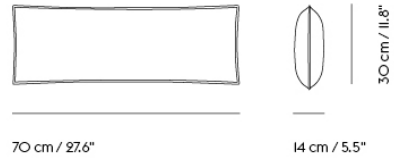

IN SITU MODULAR SOFA / CUSHION — 70 X 30 CM / 27.6 X 11.8"

Shipper Colli	1
Gross Weight (kg)	1.2
Net Weight (kg)	0.8
Warranty Period	10 years

Item No.	Color	Contract Price	Lead Time
Ready-To-Ship			
98871-240	Ecriture 240	SEK 1.629,70	-
Made-To-Order			
99042	Remix - All Colors	SEK 1.074,10	6 weeks
41302	Fiord - All Colors	SEK 1.285,70	6 weeks
95509	Re-wool - All Colors	SEK 1.285,70	6 weeks
41303	Hallingdal - All Colors	SEK 1.504,10	6 weeks
41304	Divina - All Colors	SEK 1.629,70	6 weeks
41305	Divina MD - All Colors	SEK 1.629,70	6 weeks
41306	Divina Melange - All Colors	SEK 1.629,70	6 weeks
98871	Ecriture - All Colors	SEK 1.629,70	6 weeks
41307	Vidar - All Colors	SEK 1.629,70	6 weeks
COM/COL & Specials			
41312	COM - Textile	SEK 1.285,70	6-12 weeks
41314	COM - Leather	SEK 2.880,10	6-12 weeks