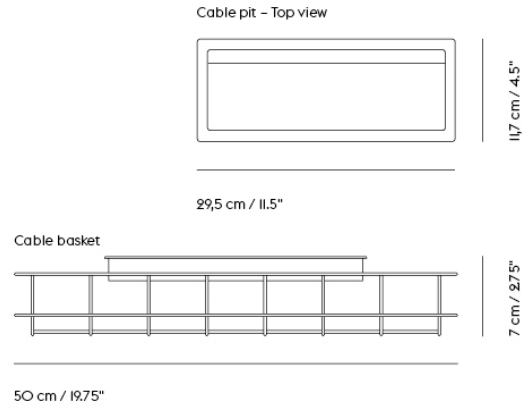

Shipper Colli 1
Gross Weight (kg) 0.58714
Net Weight (kg) 0.58714
Warranty Period 5 years

Item No.	Color	Contract Price	Lead Time
Ready-To-Ship			
12202	Aluminum	SEK 2.317,70	-
12201	Black	SEK 2.317,70	-