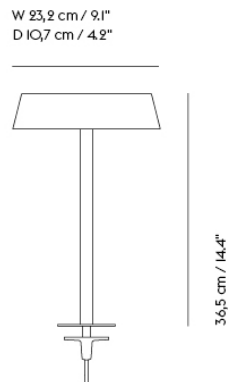

Shipper Colli 1
Gross Weight (kg) 1.681
Net Weight (kg) 0.78
Please note The connector pins in this product contains lead, CAS no. 7439-92-1
Warranty Period 5 years

Item No.	Color	Contract Price	Lead Time
Ready-To-Ship			
22512	Black	SEK 3.138,10	-
22513	Grey	SEK 3.138,10	-