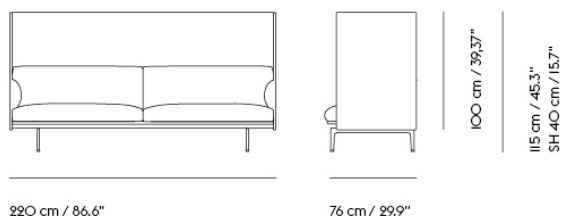

OUTLINE HIGHBACK SOFA 100 / 3-SEATER - BLACK BASE

Shipper Colli	I
Gross Weight (kg)	111
Net Weight (kg)	69
Additional Information	Please note that the highback height for this product is 100 cm / 39.4"
Warranty Period	10 years

Item No.	Color	Contract Price	Lead Time
Made-To-Order			
28488	Remix - All Colors	SEK 40.415,70	6 weeks
28490	Canvas - All Colors	SEK 45.145,70	6 weeks
28489	Clara - All Colors	SEK 45.145,70	6 weeks
28482	Fiord - All Colors	SEK 45.145,70	6 weeks
28487	Rime - All Colors	SEK 45.145,70	6 weeks
28485	Steelcut - All Colors	SEK 45.145,70	6 weeks
28484	Steelcut Trio - All Colors	SEK 45.145,70	6 weeks
28486	Hallingdal - All Colors	SEK 47.725,70	6 weeks
28491	Divina - All Colors	SEK 51.165,70	6 weeks
28492	Divina MD - All Colors	SEK 51.165,70	6 weeks
28493	Divina Melange - All Colors	SEK 51.165,70	6 weeks
76206	Ecriture - All Colors	SEK 51.165,70	6 weeks
28500	Vidar - All Colors	SEK 51.165,70	6 weeks
Extras			
83061	Leather care set for Refine Leather	SEK 172,00	-
28801	Power Outlet - Black	SEK 3.826,10	-
COM/COL & Specials			
28495	COM - Textile	SEK 45.145,70	6-12 weeks
28499	COM - Imitation Leather	SEK 49.445,70	6-12 weeks