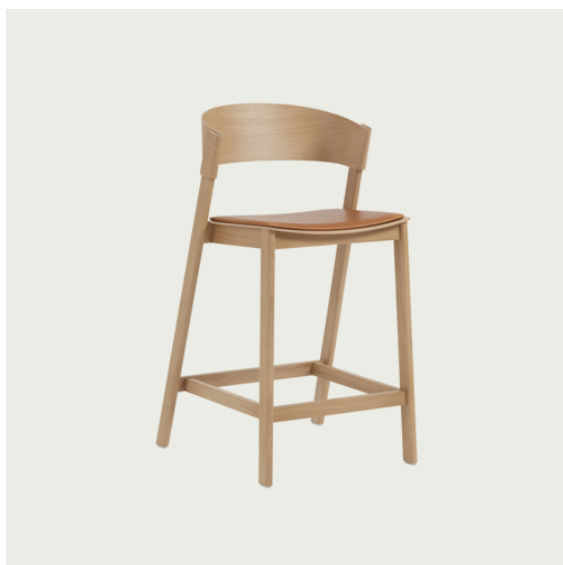

Shipper Colli	1
Gross Weight (kg)	8.75
Net Weight (kg)	5.85
Base color options	Black, Dark Beige, Green, Midnight Blue, Oak or Stained Dark Brown
Warranty Period	10 Years

Item No.	Color	Contract Price	Lead Time
Ready-To-Ship			
33202	Black	SEK 5.202,10	-
33207	Dark Beige	SEK 5.202,10	-
33204	Green	SEK 5.202,10	-
33206	Midnight Blue	SEK 5.202,10	-
33201	Oak	SEK 5.202,10	-
33205	Stained Dark Brown	SEK 5.202,10	-
Made-To-Order			
33221	Remix - All Colors	SEK 6.015,70	7 weeks
33229	Canvas - All Colors	SEK 6.492,10	7 weeks
33228	Clara - All Colors	SEK 6.492,10	7 weeks
33239	Fiord - All Colors	SEK 6.492,10	7 weeks
33236	Re-wool - All Colors	SEK 6.492,10	7 weeks
33222	Steelcut - All Colors	SEK 6.492,10	7 weeks
33223	Steelcut Trio - All Colors	SEK 6.492,10	7 weeks
33224	Hallingdal - All Colors	SEK 6.578,10	7 weeks
33225	Divina - All Colors	SEK 6.703,70	7 weeks
33226	Divina MD - All Colors	SEK 6.703,70	7 weeks
33227	Divina Melange - All Colors	SEK 6.703,70	7 weeks
33237	Ecriture - All Colors	SEK 6.703,70	7 weeks
33238	Vidar - All Colors	SEK 6.703,70	7 weeks