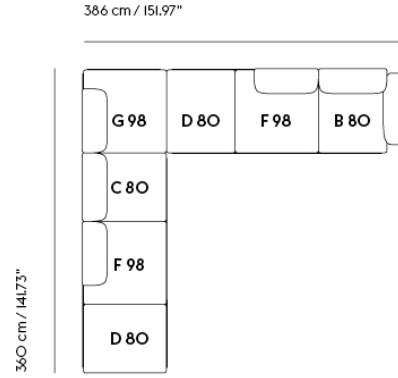

IN SITU MODULAR SOFA / CORNER - CONFIGURATION 9

Shipper Colli 12
Gross Weight (kg) 282.3
Net Weight (kg) 219.03
Warranty Period 10 years

Item No.	Color	Contract Price	Lead Time
Ready-To-Ship			
99840	Frame and Module - Ecriture 240/Black	SEK 95,025,70	-