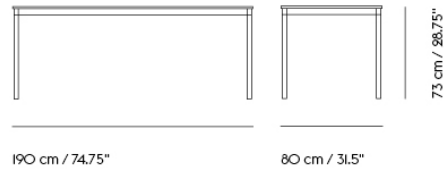

Shipper Colli	2
Gross Weight (kg)	28.8
Net Weight (kg)	22.99
Base color options	White, Black
Warranty Period	10 years

Item No.	Color	Contract Price	Lead Time
Made-To-Order			
64208	Black Laminate/Plywood/Black	SEK 10.745,70	6 weeks
64207	Black Laminate/Plywood/White	SEK 10.745,70	6 weeks
64206	White Laminate/Plywood/Black	SEK 10.745,70	6 weeks
64205	White Laminate/Plywood/White	SEK 10.745,70	6 weeks
64216	Black Nanolaminat/Plywood/Black	SEK 15.905,70	6 weeks
64215	Black Nanolaminat/Plywood/White	SEK 15.905,70	6 weeks
64214	White Nanolaminat/Plywood/Black	SEK 15.905,70	6 weeks
64213	White Nanolaminat/Plywood/White	SEK 15.905,70	6 weeks
64210	Black Linoleum/Plywood/Black	SEK 13.325,70	6 weeks
64209	Black Linoleum/Plywood/White	SEK 13.325,70	6 weeks
64809	Lacquered Oak Veneer/Plywood/Black	SEK 15.905,70	6 weeks
64808	Lacquered Oak Veneer/Plywood/White	SEK 15.905,70	6 weeks
Extras			
28801	Power Outlet - Black	SEK 3.826,10	-