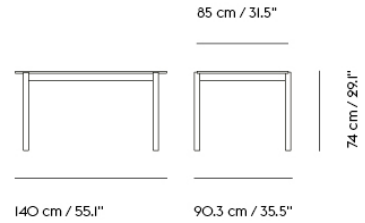

LINEAR WOOD TABLE / 140 X 85 CM / 55.1 X 31.5"

Shipper Colli 1
Gross Weight (kg) 25.5
Net Weight (kg) 18.494
Warranty Period 5 years

Item No.	Color	Contract Price	Lead Time
Ready-To-Ship			
30916	Oak Veneer/Oak	SEK 10,745,70	-