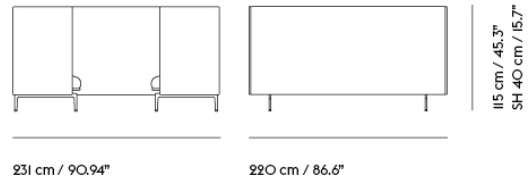

OUTLINE HIGHBACK CABIN 100 / 3-SEATER - BLACK BASE

Shipper Colli	3
Gross Weight (kg)	78
Net Weight (kg)	58
Warranty Period	10 years

Item No.	Color	Contract Price	Lead Time
Made-To-Order			
80870	Remix - All Colors	SEK 79.975,70	6 weeks
80942	Canvas - All Colors	SEK 92.015,70	6 weeks
80906	Clara - All Colors	SEK 92.015,70	6 weeks
80654	Fiord - All Colors	SEK 92.015,70	6 weeks
80834	Rime - All Colors	SEK 92.015,70	6 weeks
80762	Steelcut - All Colors	SEK 92.015,70	6 weeks
80726	Steelcut Trio - All Colors	SEK 92.015,70	6 weeks
80798	Hallingdal - All Colors	SEK 98.895,70	6 weeks
80978	Divina - All Colors	SEK 100.615,70	6 weeks
81014	Divina MD - All Colors	SEK 100.615,70	6 weeks
81050	Divina Melange - All Colors	SEK 100.615,70	6 weeks
76168	Ecriture - All Colors	SEK 100.615,70	6 weeks
81158	Vidar - All Colors	SEK 100.615,70	6 weeks
Extras			
28801	Power Outlet - Black	SEK 3.826,10	-
COM/COL & Specials			
75942	COM - Textile	SEK 95.455,70	6-12 weeks
76018	COM - Leather	SEK 159.955,70	6-12 weeks