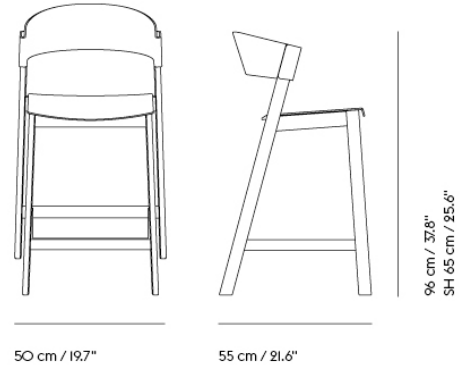

COVER COUNTER STOOL / WITH STEEL FOOT PROTECT - 65 CM / 25.6"

Shipper Colli	1
Gross Weight (kg)	8.98
Net Weight (kg)	6.08
Base color options	Black, Dark Beige, Green, Midnight Blue, Oak or Stained Dark Brown
Warranty Period	10 Years

Item No.	Color	Contract Price	Lead Time
Made-To-Order			
33402	Black	SEK 5.460,10	7 weeks
33407	Dark Beige	SEK 5.460,10	7 weeks
33404	Green	SEK 5.460,10	7 weeks
33406	Midnight Blue	SEK 5.460,10	7 weeks
33401	Oak	SEK 5.460,10	7 weeks
33405	Stained Dark Brown	SEK 5.460,10	7 weeks
33421	Remix - All Colors	SEK 6.234,10	7 weeks
33429	Canvas - All Colors	SEK 6.703,70	7 weeks
33428	Clara - All Colors	SEK 6.703,70	7 weeks
33439	Fiord - All Colors	SEK 6.703,70	7 weeks
33436	Re-Wool - All Colors	SEK 6.703,70	7 weeks
33422	Steelcut - All Colors	SEK 6.703,70	7 weeks
33423	Steelcut Trio - All Colors	SEK 6.703,70	7 weeks
33424	Hallingdal - All Colors	SEK 6.836,10	7 weeks
33425	Divina - All Colors	SEK 6.922,10	7 weeks
33426	Divina MD - All Colors	SEK 6.922,10	7 weeks
33427	Divina Melange - All Colors	SEK 6.922,10	7 weeks
33437	Ecriture - All Colors	SEK 6.922,10	7 weeks
33438	Vidar - All Colors	SEK 6.922,10	7 weeks

Extras

80122	Felt Glides for the Cover Series (4 pcs per pack)	SEK 141,90	-