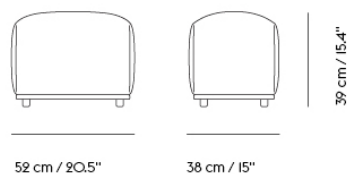

Shipper Colli	1
Gross Weight (kg)	15
Net Weight (kg)	9
Warranty Period	10 years

Item No.	Color	Contract Price	Lead Time
Made-To-Order			
66001	Remix - All Colors	SEK 4.858,10	6 weeks
66008	Canvas - All Colors	SEK 6.148,10	6 weeks
66007	Clara - All Colors	SEK 6.148,10	6 weeks
66003	Fiord - All Colors	SEK 6.148,10	6 weeks
66006	Rime - All Colors	SEK 6.148,10	6 weeks
66005	Steelcut - All Colors	SEK 6.148,10	6 weeks
66004	Steelcut Trio - All Colors	SEK 6.148,10	6 weeks
66009	Hallingdal - All Colors	SEK 6.492,10	6 weeks
66010	Divina - All Colors	SEK 6.578,10	6 weeks
66011	Divina MD - All Colors	SEK 6.578,10	6 weeks
66012	Divina Melange - All Colors	SEK 6.578,10	6 weeks
76052	Ecriture - All Colors	SEK 6.578,10	6 weeks
66013	Vidar - All Colors	SEK 6.578,10	6 weeks
COM/COL & Specials			
66018	COM - Textile	SEK 6.148,10	6-12 weeks