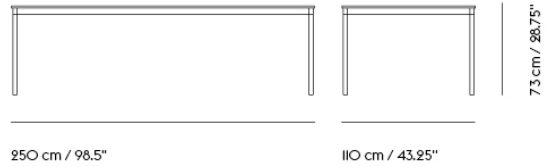

Shipper Colli	2
Gross Weight (kg)	52.7
Net Weight (kg)	42.37
Base color options	White, Black
Warranty Period	10 years

Item No.	Color	Contract Price	Lead Time
Made-To-Order			
64228	Black Laminate/Plywood/Black	SEK 17.625,70	6 weeks
64227	Black Laminate/Plywood/White	SEK 17.625,70	6 weeks
64226	White Laminate/Plywood/Black	SEK 17.625,70	6 weeks
64225	White Laminate/Plywood/White	SEK 17.625,70	6 weeks
64236	Black Nanolaminate/Plywood/Black	SEK 22.355,70	6 weeks
64235	Black Nanolaminate/Plywood/White	SEK 22.355,70	6 weeks
64234	White Nanolaminate/Plywood/Black	SEK 22.355,70	6 weeks
64233	White Nanolaminate/Plywood/White	SEK 22.355,70	6 weeks
64230	Black Linoleum/Plywood/Black	SEK 21.495,70	6 weeks
64229	Black Linoleum/Plywood/White	SEK 21.495,70	6 weeks
64811	Lacquered Oak Veneer/Plywood/Black	SEK 22.785,70	6 weeks
64810	Lacquered Oak Veneer/Plywood/White	SEK 22.785,70	6 weeks
Extras			
28801	Power Outlet - Black	SEK 3.826,10	-