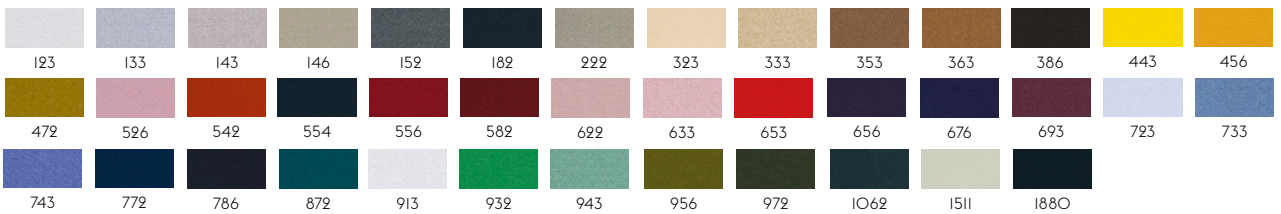

VIDAR BY KVADRAT

Designer: Raf Simons & Fanny Aronsen for Kvadrat.
Composition: 94% new wool, 6% nylon.
Durability: 100.000 Martindale / Lightfastness 6-7.
Sustainability: Natural fibres / Sustainable resource. Complies with Greenguard Gold Certification.

IO6