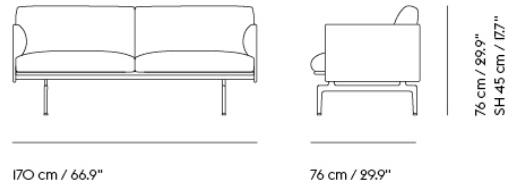

OUTLINE STUDIO SOFA / 170 CM / 66.9" - BLACK BASE - SH: 45 CM / 17.7"

Shipper Colli	1
Gross Weight (kg)	64
Net Weight (kg)	50
Warranty Period	10 years

Item No.	Color	Contract Price	Lead Time
Made-To-Order			
73613	Remix - All Colors	SEK 26.225,70	6 weeks
73615	Canvas - All Colors	SEK 30.095,70	6 weeks
73614	Clara - All Colors	SEK 30.095,70	6 weeks
73607	Fiord - All Colors	SEK 30.095,70	6 weeks
73612	Rime - All Colors	SEK 30.095,70	6 weeks
73610	Steelcut - All Colors	SEK 30.095,70	6 weeks
73609	Steelcut Trio - All Colors	SEK 30.095,70	6 weeks
73611	Hallingdal - All Colors	SEK 32.675,70	6 weeks
73616	Divina - All Colors	SEK 34.395,70	6 weeks
73617	Divina MD - All Colors	SEK 34.395,70	6 weeks
73618	Divina Melange - All Colors	SEK 34.395,70	6 weeks
76290	Ecriture - All Colors	SEK 34.395,70	6 weeks
73625	Vidar - All Colors	SEK 34.395,70	6 weeks
Extras			
83061	Leather care set for Refine Leather	SEK 172,00	-
28801	Power Outlet - Black	SEK 3.826,10	-
COM/COL & Specials			
73620	COM - Textile	SEK 30.095,70	6-12 weeks
73624	COM - Imitation Leather	SEK 32.675,70	6-12 weeks
73623	COM - Leather	SEK 46.435,70	6-12 weeks