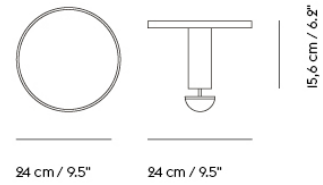

Shipper Colli 1
Gross Weight (kg) 2.805
Net Weight (kg) 0.85
Warranty Period 5 years

Item No.	Color	Contract Price	Lead Time
Ready-To-Ship			
39964	Oak	SEK 1.418,10	-