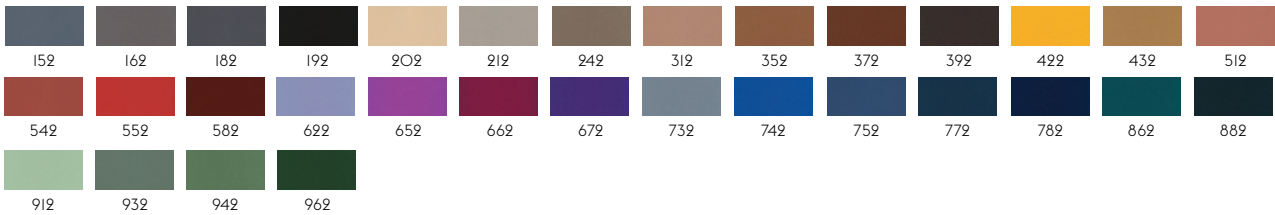

HERO BY KVADRAT

Designer: Patricia Urquiola.

Composition: 96% new wool, 4% nylon.

Durability: 45.000 Martindale / Lightfastness 5-6.

Sustainability: Complies with EU ecolabel "The Flower".

102