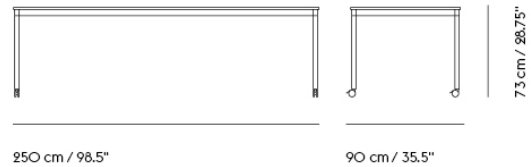

BASE TABLE / WITH CASTORS / 250 X 90 CM / 98.4 X 35.4"

Shipper Colli	2
Gross Weight (kg)	46.7
Net Weight (kg)	40.08
Base color options	White, Black
Warranty Period	10 years

Item No.	Color	Contract Price	Lead Time
Made-To-Order			
64450	Black Laminate/Plywood/Black	SEK 17.625,70	6 weeks
64570	Black Laminate/Plywood/White	SEK 17.625,70	6 weeks
64525	White Laminate/Plywood/Black	SEK 17.625,70	6 weeks
64645	White Laminate/Plywood/White	SEK 17.625,70	6 weeks
64480	Black Nanolaminate/Plywood/Black	SEK 22.785,70	6 weeks
64600	Black Nanolaminate/Plywood/White	SEK 22.785,70	6 weeks
64540	White Nanolaminate/Plywood/Black	SEK 22.785,70	6 weeks
64660	White Nanolaminate/Plywood/White	SEK 22.785,70	6 weeks
64462	Black Linoleum/Plywood/Black	SEK 20.205,70	6 weeks
64582	Black Linoleum/Plywood/White	SEK 20.205,70	6 weeks
64495	Lacquered Oak Veneer/Plywood/Black	SEK 23.215,70	6 weeks
64615	Lacquered Oak Veneer/Plywood/White	SEK 23.215,70	6 weeks
Extras			
28801	Power Outlet - Black	SEK 3.826,10	-