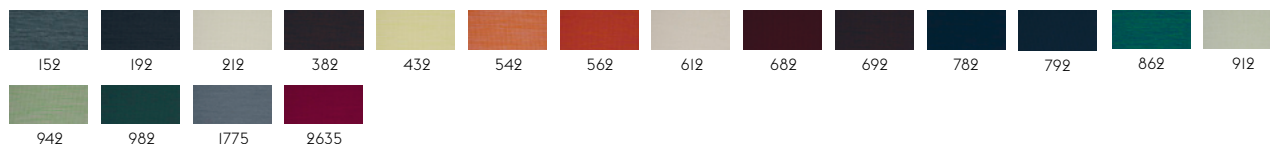

TEXTILE OPTIONS

Striving to work with the best suppliers, the textiles used for Muuto products are by four different companies: Danish Kvadrat and Swedish Nevotex along with both Arve from Italy and Rohlede from Germany—all suppliers that have been selected on the basis of their extensive knowledge within the field and state-of-the-art material qualities.

*Upholstered Muuto products that have the Declare Living Building Challenge Compliant certification only have the certification when upholstered with the following Kvadrat textiles: Canvas, Clara, Divina, Divina MD, Divina Mélange, Fiord, Hallingdal, Remix, Rime, Steelcut, Steelcut Trio and Vidar.

BALDER BY KVADRAT

Designer: Fanny Aronsen.

Composition: 68% new wool, 26% cotton, 6% nylon.

Durability: 100.000 Martindale / Lightfastness 6.

Sustainability: Natural fibres / Sustainable resource. Complies with Greenguard Gold Certification.

132