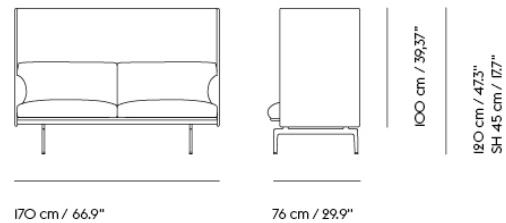

OUTLINE HIGHBACK SOFA 100 / 2-SEATER - BLACK BASE - SH: 45 CM / 17.7"

Shipper Colli	1
Gross Weight (kg)	85.84
Net Weight (kg)	71.6
Additional Information	Please note that the highback height for this product is 100 cm / 39.4"
Warranty Period	10 years

Item No.	Color	Contract Price	Lead Time
Made-To-Order			
69608	Remix - All Colors	SEK 35,255,70	6 weeks
69610	Canvas - All Colors	SEK 39,555,70	6 weeks
69609	Clara - All Colors	SEK 39,555,70	6 weeks
69602	Fiord - All Colors	SEK 39,555,70	6 weeks
69607	Rime - All Colors	SEK 39,555,70	6 weeks
69605	Steelcut - All Colors	SEK 39,555,70	6 weeks
69604	Steelcut Trio - All Colors	SEK 39,555,70	6 weeks
69606	Hallingdal - All Colors	SEK 43,860,00	6 weeks
69611	Divina - All Colors	SEK 45,145,70	6 weeks
69612	Divina MD - All Colors	SEK 45,145,70	6 weeks
69613	Divina Melange - All Colors	SEK 45,145,70	6 weeks
76262	Ecriture - All Colors	SEK 45,145,70	6 weeks
69620	Vidar - All Colors	SEK 45,145,70	6 weeks
Extras			
83061	Leather care set for Refine Leather	SEK 172,00	-
28801	Power Outlet - Black	SEK 3,826,10	-
COM/COL & Specials			
69615	COM - Textile	SEK 39,555,70	6-12 weeks
69619	COM - Imitation Leather	SEK 43,860,00	6-12 weeks