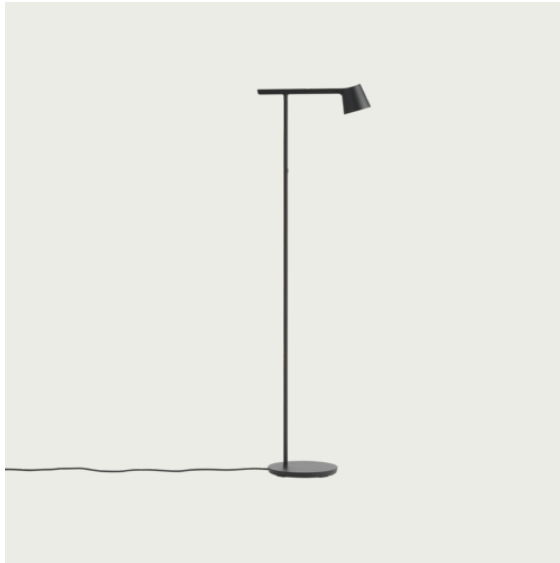

Shipper Colli 1
Gross Weight (kg) 5.313
Net Weight (kg) 2.6
Warranty Period 5 years

Item No.	Color	Contract Price	Lead Time
Ready-To-Ship			
22317	Black	SEK 4.037,70	-
22316	Grey	SEK 4.037,70	-
22318	White	SEK 4.037,70	-