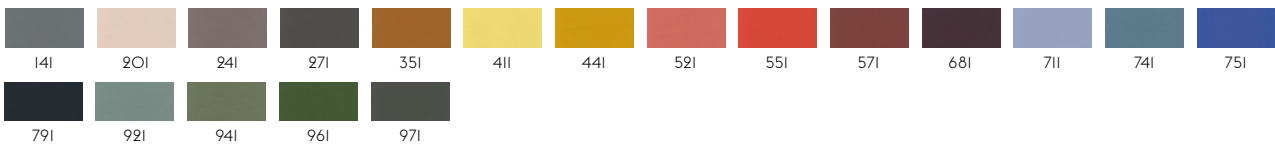

PLANUM BY KVADRAT

Designer: Raw Color.

Composition: 44% new wool, 42% polyester, 14% nylon.

Durability: 100.000 Martindale / Lightfastness 5-6 (ISO 1-8).

Sustainability: Complies with Greenguard Certification.

111