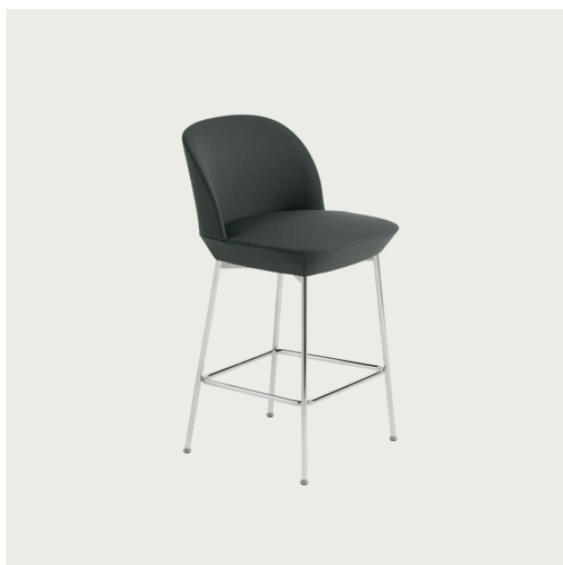

Shipper Colli	1
Gross Weight (kg)	10
Net Weight (kg)	8
Base color options	Chrome or Anthracite Black
Warranty Period	10 years

Item No.	Color	Contract Price	Lead Time
Made-To-Order			
14607	Clara - All Colors	SEK 7.305,70	4 weeks
14606	Fiord - All Colors	SEK 7.305,70	4 weeks
19507	Re-wool - All Colors	SEK 7.305,70	4 weeks
14612	Rime - All Colors	SEK 7.305,70	4 weeks
14601	Steelcut - All Colors	SEK 7.305,70	4 weeks
14602	Steelcut Trio - All Colors	SEK 7.305,70	4 weeks
14603	Hallingdal - All Colors	SEK 7.993,70	4 weeks
14613	Still - All Colors	SEK 7.993,70	4 weeks
14604	Divina - All Colors	SEK 8.079,70	4 weeks
14609	Divina MD - All Colors	SEK 8.079,70	4 weeks
14610	Divina Melange - All Colors	SEK 8.079,70	4 weeks
59864	Ecriture - All Colors	SEK 8.079,70	4 weeks
14621	Vidar - All Colors	SEK 8.079,70	4 weeks
Extras			
80171	Felt Glides for Oslo, Fiber and Visu with Tube Base (4 pcs per pack)	SEK 141,90	-
COM/COL & Specials			
14615	COM - Textile	SEK 7.993,70	>MOQ: 4 4 weeks