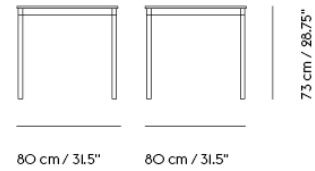

Shipper Colli	2
Gross Weight (kg)	16.4
Net Weight (kg)	11.09
Base color options	White, Black
Warranty Period	10 years

Item No.	Color	Contract Price	Lead Time
Made-To-Order			
64148	Black Laminate/Plywood/Black	SEK 9.885,70	6 weeks
64147	Black Laminate/Plywood/White	SEK 9.885,70	6 weeks
64146	White Laminate/Plywood/Black	SEK 9.885,70	6 weeks
64145	White Laminate/Plywood/White	SEK 9.885,70	6 weeks
64156	Black Nanolaminate/Plywood/Black	SEK 12.895,70	6 weeks
64155	Black Nanolaminate/Plywood/White	SEK 12.895,70	6 weeks
64154	White Nanolaminate/Plywood/Black	SEK 12.895,70	6 weeks
64153	White Nanolaminate/Plywood/White	SEK 12.895,70	6 weeks
64150	Black Linoleum/Plywood/Black	SEK 9.885,70	6 weeks
64149	Black Linoleum/Plywood/White	SEK 9.885,70	6 weeks
64803	Lacquered Oak Veneer/Plywood/Black	SEK 10.315,70	6 weeks
64802	Lacquered Oak Veneer/Plywood/White	SEK 10.315,70	6 weeks
Extras			
28801	Power Outlet - Black	SEK 3.826,10	-