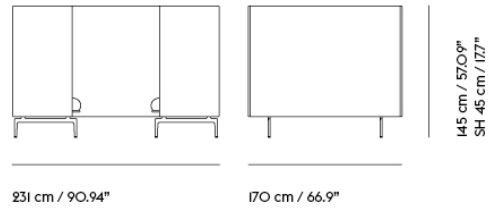

OUTLINE HIGHBACK CABIN 120 / 2-SEATER - POLISHED ALUMINUM BASE - SH: 45 CM / 17.7"

Shipper Colli	3
Gross Weight (kg)	82
Net Weight (kg)	58.5
Warranty Period	10 years

Item No.	Color	Contract Price	Lead Time
Made-To-Order			
80897	Remix - All Colors	SEK 82.555,70	6 weeks
80969	Canvas - All Colors	SEK 95.025,70	6 weeks
80933	Clara - All Colors	SEK 95.025,70	6 weeks
80681	Fiord - All Colors	SEK 95.025,70	6 weeks
80861	Rime - All Colors	SEK 95.025,70	6 weeks
80789	Steelcut - All Colors	SEK 95.025,70	6 weeks
80753	Steelcut Trio - All Colors	SEK 95.025,70	6 weeks
80825	Hallingdal - All Colors	SEK 100.615,70	6 weeks
81005	Divina - All Colors	SEK 102.765,70	6 weeks
81041	Divina MD - All Colors	SEK 102.765,70	6 weeks
81077	Divina Melange - All Colors	SEK 102.765,70	6 weeks
76181	Ecriture - All Colors	SEK 102.765,70	6 weeks
81185	Vidar - All Colors	SEK 102.765,70	6 weeks
Extras			
28801	Power Outlet - Black	SEK 3.826,10	-
COM/COL & Specials			
75969	COM - Textile	SEK 93.305,70	6-12 weeks
76045	COM - Leather	SEK 156.515,70	6-12 weeks