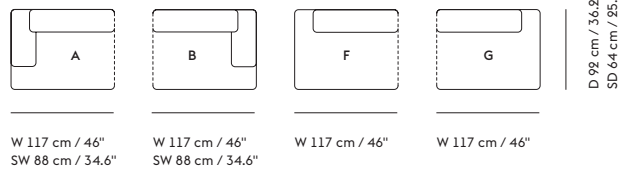

Designed with long, elegant lines, the Connect Modular Sofa's details of its small feet underneath for a hovering, light sentiment and pointy corners allow for the design to bring character to any space.

Create your own Connect Modular Sofa by choosing from 11 modules, following the guidelines below.

Visit planner.muuto.com to create your own configuration online.

Create your own Connect Configuration

1. SEATING MODULES

Select your desired seating modules.

Add the item numbers of the desired textile separately to your order.

Note

You can only connect seating modules with pre-mounted linking brackets on the sides, illustrated here with dotted lines. Please note that the modules H & I can only be used as a freestanding ottoman and not part of the sofa configuration.

END MODULES