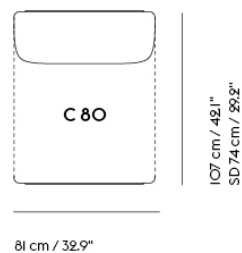

IN SITU MODULAR SOFA / CENTRE MODULE (C80)

Shipper Colli	1
Gross Weight (kg)	30.2
Net Weight (kg)	23.53
Please note	This variant is a Seating Module only and does not include a Frame Section.
Warranty Period	10 years

Item No.	Color	Contract Price	Lead Time
Ready-To-Ship			
98864-240	Ecriture 240	SEK 12.895,70	-
Made-To-Order			
99035	Remix - All Colors	SEK 9.885,70	6 weeks
41140	Fiord - All Colors	SEK 11.605,70	6 weeks
95502	Re-wool - All Colors	SEK 11.605,70	6 weeks
41149	Hallingdal - All Colors	SEK 12.465,70	6 weeks
41158	Divina - All Colors	SEK 12.895,70	6 weeks
41167	Divina MD - All Colors	SEK 12.895,70	6 weeks
41176	Divina Melange - All Colors	SEK 12.895,70	6 weeks
98864	Ecriture - All Colors	SEK 12.895,70	6 weeks
41185	Vidar - All Colors	SEK 12.895,70	6 weeks
COM/COL & Specials			
41230	COM - Textile	SEK 11.605,70	6-12 weeks
41248	COM - Leather	SEK 18.055,70	6-12 weeks