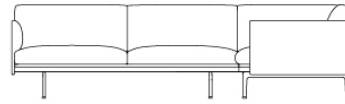

255 cm / 100.4"