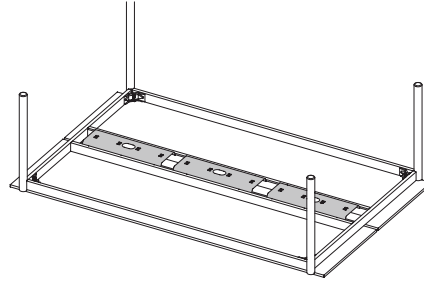

STEP 6. CABLE TRAYS

We recommend using 1 Cable Tray for the End Module – 120 cm / 47.2" and up to 3 Cable Trays for the Linear Table, End Module – 240 cm / 94.2" and the Middle Module – 240 cm / 94.2".

Linear System Cable Tray

Height – 3 cm / 1.2"
Width – 22 cm / 8.7"
Depth – 60 cm / 23.7"

Example:

Linear System Table – 240 cm / 94.5"