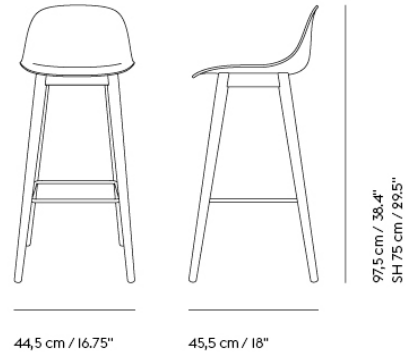

FIBER BAR STOOL / WOOD BASE - WITH BACKREST - 75 CM / 29.5"

Shipper Colli	1
Gross Weight (kg)	7
Net Weight (kg)	6.1
Base color options	Anthracite Black, Dusty Green, Grey, Oak or Stained Dark Brown
Warranty Period	10 years

Item No.	Color	Contract Price	Lead Time
Ready-To-Ship			
58926	Black/Anthracite Black (Recycled Plastic)	SEK 3.693,70	-
58967	Black/Stained Dark Brown (Recycled Plastic)	SEK 3.693,70	-
58927	Grey/Grey (Recycled Plastic)	SEK 3.693,70	-
58928	Natural White/Oak (Recycled Plastic)	SEK 3.693,70	-
Made-To-Order			
59066	Dusty Green/Dusty Green (Recycled Plastic)	SEK 3.693,70	3 weeks
59067	Dusty Green/Stained Dark Brown (Recycled Plastic)	SEK 3.693,70	3 weeks
59068	Grey/Stained Dark Brown (Recycled Plastic)	SEK 3.693,70	3 weeks
59069	Natural White/Stained Dark Brown (Recycled Plastic)	SEK 3.693,70	3 weeks
59070	Ochre/Oak (Recycled Plastic)	SEK 3.693,70	3 weeks
23780	Remix - All Colors	SEK 6.234,10	4 weeks
23788	Canvas - All Colors	SEK 6.703,70	4 weeks
23787	Clara - All Colors	SEK 6.703,70	4 weeks
59565	Fiord - All Colors	SEK 6.703,70	4 weeks
55031	Hero - All Colors	SEK 6.703,70	4 weeks
19678	Re-wool - All Colors	SEK 6.703,70	4 weeks
23781	Steelcut - All Colors	SEK 6.703,70	4 weeks
23782	Steelcut Trio - All Colors	SEK 6.703,70	4 weeks
23783	Hallingdal - All Colors	SEK 7.047,70	4 weeks