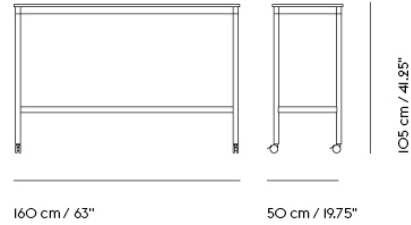

BASE HIGH TABLE / WITH CASTORS / 160 X 50 H: 105 CM / 63 X 19.7 H: 41.3"

Shipper Colli	2
Gross Weight (kg)	35
Net Weight (kg)	29.22
Base color options	Black, White
Warranty Period	10 years

Item No.	Color	Contract Price	Lead Time
Made-To-Order			
64308	Black Laminate/Plywood/Black	SEK 18.055,70	8 weeks
64372	Black Laminate/Plywood/White	SEK 18.055,70	8 weeks
64348	White Laminate/Plywood/Black	SEK 18.055,70	8 weeks
64419	White Laminate/Plywood/White	SEK 18.055,70	8 weeks
64324	Black Nanolaminat/Plywood/Black	SEK 21.495,70	8 weeks
64388	Black Nanolaminat/Plywood/White	SEK 21.495,70	8 weeks
64356	White Nanolaminat/Plywood/Black	SEK 21.495,70	8 weeks
64420	White Nanolaminat/Plywood/White	SEK 21.495,70	8 weeks
64316	Black Linoleum/Plywood/Black	SEK 19.775,70	8 weeks
64380	Black Linoleum/Plywood/White	SEK 19.775,70	8 weeks
64332	Lacquered Oak Veneer/Plywood/Black	SEK 20.205,70	8 weeks
64396	Lacquered Oak Veneer/Plywood/White	SEK 20.205,70	8 weeks
Extras			
28801	Power Outlet - Black	SEK 3.826,10	-