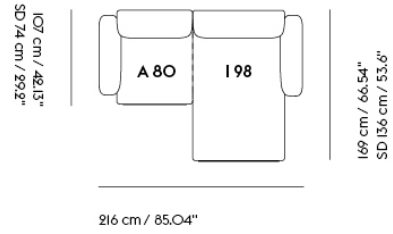

IN SITU MODULAR SOFA / 2-SEATER - CONFIGURATION 4

Shipper Colli 5
Gross Weight (kg) 133.8
Net Weight (kg) 103.21
Warranty Period 10 years

Item No.	Color	Contract Price	Lead Time
Ready-To-Ship			
99814	Frame and Module - Ecriture 240/Black	SEK 41.705,70	-