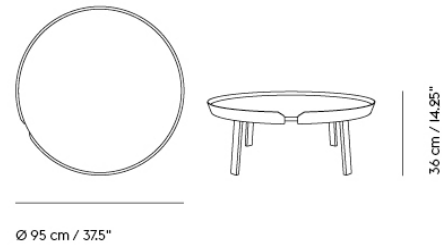

AROUND COFFEE TABLE / EXTRA LARGE

Shipper Colli 1
Gross Weight (kg) 13.06
Net Weight (kg) 10.52
Warranty Period 5 years

Item No.	Color	Contract Price	Lead Time
Ready-To-Ship			
60055	Anthracite	SEK 7.735,70	-
60051	Ash	SEK 7.735,70	-
60053	Black	SEK 7.735,70	-
60056	Dusty Green	SEK 7.735,70	-
60054	Grey	SEK 7.735,70	-
60052	Oak	SEK 7.735,70	-
60058	Stained Dark Brown	SEK 7.735,70	-
60057	White	SEK 7.735,70	-
COM/COL & Specials			
60059	Special Color	SEK 8.079,70	>MOQ: 100 8 weeks