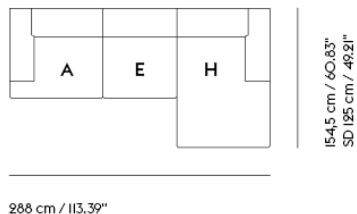

CONNECT SOFT MODULAR SOFA / 3-SEATER - CONFIGURATION 2

Shipper Colli 3
Gross Weight (kg) 159.2
Net Weight (kg) 122.8
Warranty Period 10 years

Item No.	Color	Contract Price	Lead Time
Made-To-Order			
96020	Re-wool 128	SEK 53,315,70	6 weeks