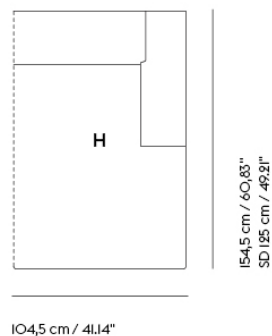

CONNECT SOFT MODULAR SOFA / RIGHT ARMREST CHAISE LONGUE (H)

Shipper Colli	1
Gross Weight (kg)	67.2
Net Weight (kg)	52.1
Please note	This product features an armrest on the right-hand side when facing the product from the front.
Warranty Period	10 years

Item No.	Color	Contract Price	Lead Time
Made-To-Order			
94525	Remix - All Colors	SEK 19.775,70	6 weeks
94570	Canvas - All Colors	SEK 22.785,70	6 weeks
94579	Clara - All Colors	SEK 22.785,70	6 weeks
94543	Fiord - All Colors	SEK 22.785,70	6 weeks
94516	Re-wool - All Colors	SEK 22.785,70	6 weeks
94534	Rime - All Colors	SEK 22.785,70	6 weeks
94552	Steelcut - All Colors	SEK 22.785,70	6 weeks
94561	Steelcut Trio - All Colors	SEK 22.785,70	6 weeks
94588	Hallingdal - All Colors	SEK 23.215,70	6 weeks
94597	Divina - All Colors	SEK 24.935,70	6 weeks
94606	Divina MD - All Colors	SEK 24.935,70	6 weeks
94615	Divina Melange - All Colors	SEK 24.935,70	6 weeks
98849	Ecriture - All Colors	SEK 24.935,70	6 weeks
76368	Vidar - All Colors	SEK 24.935,70	6 weeks
COM/COL & Specials			
94651	COM - Textile	SEK 22.785,70	6-12 weeks