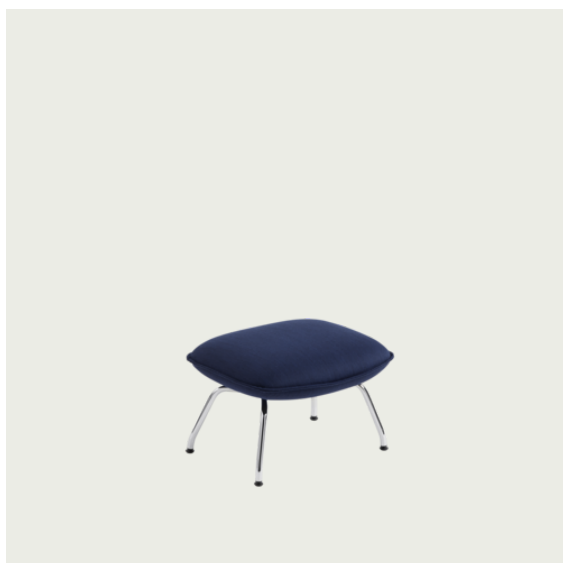

Shipper Colli	1
Gross Weight (kg)	20
Net Weight (kg)	18
Base color options	Anthracite Black or Chrome
Warranty Period	10 years

Item No.	Color	Contract Price	Lead Time
Ready-To-Ship			
87151-CHRO_128	Re-Wool I28/Chrome	SEK 7.305,70	-
Made-To-Order			
87105	Clara - All Colors	SEK 7.305,70	4 weeks
87104	Fiord - All Colors	SEK 7.305,70	4 weeks
87151	Re-wool - All Colors	SEK 7.305,70	4 weeks
87106	Rime - All Colors	SEK 7.305,70	4 weeks
87102	Steelcut - All Colors	SEK 7.305,70	4 weeks
87103	Steelcut Trio - All Colors	SEK 7.305,70	4 weeks
87108	Hallingdal - All Colors	SEK 7.868,10	4 weeks
87113	Still - All Colors	SEK 7.868,10	4 weeks
87109	Divina - All Colors	SEK 8.423,70	4 weeks
87110	Divina MD - All Colors	SEK 8.423,70	4 weeks
87111	Divina Melange - All Colors	SEK 8.423,70	4 weeks
87160	Ecriture - All Colors	SEK 8.423,70	4 weeks
87114	Vidar - All Colors	SEK 8.423,70	4 weeks
Extras			
80178	Felt Glides for Doze Lounge Chair and Ottoman (4 pcs per pack)	SEK 141,90	-
83061	Leather care set for Refine Leather	SEK 172,00	-