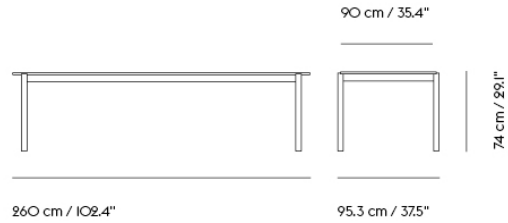

LINEAR WOOD TABLE / 260 X 90 CM / 102.4 X 35.4"

Shipper Colli 1
Gross Weight (kg) 43.6
Net Weight (kg) 34.714
Warranty Period 5 years

Item No.	Color	Contract Price	Lead Time
Ready-To-Ship			
30918	Oak Veneer/Oak	SEK 16.335,70	-