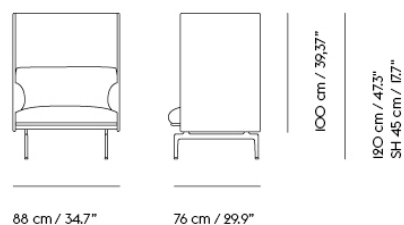

OUTLINE HIGHBACK SOFA 100 / 1-SEATER - BLACK BASE - SH: 45 CM / 17.7"

Shipper Colli	1
Gross Weight (kg)	63
Net Weight (kg)	54
Additional Information	Please note that the highback height for this product is 100 cm / 39.4"
Warranty Period	10 years

Item No.	Color	Contract Price	Lead Time
Made-To-Order			
73701	Remix - All Colors	SEK 26.225,70	6 weeks
73703	Canvas - All Colors	SEK 30.095,70	6 weeks
73702	Clara - All Colors	SEK 30.095,70	6 weeks
73695	Fiord - All Colors	SEK 30.095,70	6 weeks
73700	Rime - All Colors	SEK 30.095,70	6 weeks
73698	Steelcut - All Colors	SEK 30.095,70	6 weeks
73697	Steelcut Trio - All Colors	SEK 30.095,70	6 weeks
73699	Hallingdal - All Colors	SEK 32.675,70	6 weeks
73704	Divina - All Colors	SEK 34.395,70	6 weeks
73705	Divina MD - All Colors	SEK 34.395,70	6 weeks
73706	Divina Melange - All Colors	SEK 34.395,70	6 weeks
76294	Ecriture - All Colors	SEK 34.395,70	6 weeks
73713	Vidar - All Colors	SEK 34.395,70	6 weeks
Extras			
83061	Leather care set for Refine Leather	SEK 172,00	-
28801	Power Outlet - Black	SEK 3.826,10	-
COM/COL & Specials			
73712	COM - Imitation Leather	SEK 32.675,70	6-12 weeks
73708	COM - Textile	SEK 34.395,70	6-12 weeks