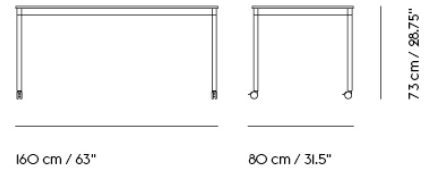

BASE TABLE / WITH CASTORS / 160 X 80 CM / 63 X 31.5"

Shipper Colli	2
Gross Weight (kg)	25.4
Net Weight (kg)	20.14
Base color options	White, Black
Warranty Period	10 years

Item No.	Color	Contract Price	Lead Time
Made-To-Order			
64446	Black Laminate/Plywood/Black	SEK 12.895,70	6 weeks
64566	Black Laminate/Plywood/White	SEK 12.895,70	6 weeks
64521	White Laminate/Plywood/Black	SEK 12.895,70	6 weeks
64641	White Laminate/Plywood/White	SEK 12.895,70	6 weeks
64476	Black Nanolaminat/Plywood/Black	SEK 15.905,70	6 weeks
64596	Black Nanolaminat/Plywood/White	SEK 15.905,70	6 weeks
64536	White Nanolaminat/Plywood/Black	SEK 15.905,70	6 weeks
64656	White Nanolaminat/Plywood/White	SEK 15.905,70	6 weeks
64471	Black Linoleum/Plywood/Black	SEK 14.185,70	6 weeks
64591	Black Linoleum/Plywood/White	SEK 14.185,70	6 weeks
64491	Lacquered Oak Veneer/Plywood/Black	SEK 14.615,70	6 weeks
64611	Lacquered Oak Veneer/Plywood/White	SEK 14.615,70	6 weeks
Extras			
28801	Power Outlet - Black	SEK 3.826,10	-