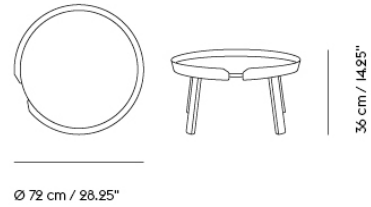

AROUND COFFEE TABLE / LARGE

Shipper Colli 1
Gross Weight (kg) 7.06
Net Weight (kg) 5.92
Warranty Period 5 years

Item No.	Color	Contract Price	Lead Time
Ready-To-Ship			
60035	Anthracite	SEK 6.015,70	-
60031	Ash	SEK 6.015,70	-
60033	Black	SEK 6.015,70	-
60037	Dark Green	SEK 6.015,70	-
60036	Dusty Green	SEK 6.015,70	-
60034	Grey	SEK 6.015,70	-
60032	Oak	SEK 6.015,70	-
60039	Stained Dark Brown	SEK 6.015,70	-
60038	White	SEK 6.015,70	-
COM/COL & Specials			
60040	Special Color	SEK 6.359,70	>MOQ: 100 8 weeks