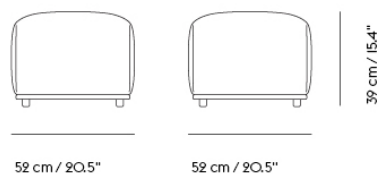

Shipper Colli 1
Gross Weight (kg) 18
Net Weight (kg) 12
Warranty Period 10 years

Item No.	Color	Contract Price	Lead Time
Made-To-Order			
66031	Remix - All Colors	SEK 5.327,70	6 weeks
66038	Canvas - All Colors	SEK 6.359,70	6 weeks
66037	Clara - All Colors	SEK 6.359,70	6 weeks
66033	Fiord - All Colors	SEK 6.359,70	6 weeks
66036	Rime - All Colors	SEK 6.359,70	6 weeks
66035	Steelcut - All Colors	SEK 6.359,70	6 weeks
66034	Steelcut Trio - All Colors	SEK 6.359,70	6 weeks
66039	Hallingdal - All Colors	SEK 6.578,10	6 weeks
66040	Divina - All Colors	SEK 6.703,70	6 weeks
66041	Divina MD - All Colors	SEK 6.703,70	6 weeks
66042	Divina Melange - All Colors	SEK 6.703,70	6 weeks
76053	Ecriture - All Colors	SEK 6.703,70	6 weeks
66043	Vidar - All Colors	SEK 6.703,70	6 weeks
COM/COL & Specials			
66048	COM - Textile	SEK 6.359,70	6-12 weeks