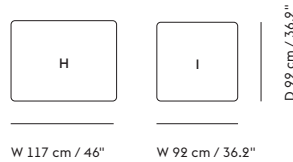

FREESTANDING MODULES