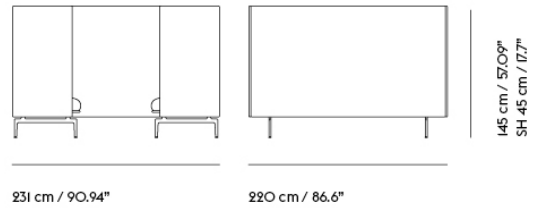

OUTLINE HIGHBACK CABIN 120 / 3-SEATER - POLISHED ALUMINUM BASE - SH: 45 CM / 17.7"

Shipper Colli	3
Gross Weight (kg)	92
Net Weight (kg)	65.5
Warranty Period	10 years

Item No.	Color	Contract Price	Lead Time
Made-To-Order			
80899	Remix - All Colors	SEK 92.445,70	6 weeks
80971	Canvas - All Colors	SEK 105.775,70	6 weeks
80935	Clara - All Colors	SEK 105.775,70	6 weeks
80683	Fiord - All Colors	SEK 105.775,70	6 weeks
80863	Rime - All Colors	SEK 105.775,70	6 weeks
80791	Steelcut - All Colors	SEK 105.775,70	6 weeks
80755	Steelcut Trio - All Colors	SEK 105.775,70	6 weeks
80827	Hallingdal - All Colors	SEK 112.225,70	6 weeks
81007	Divina - All Colors	SEK 114.375,70	6 weeks
81043	Divina MD - All Colors	SEK 114.375,70	6 weeks
81079	Divina Melange - All Colors	SEK 114.375,70	6 weeks
76183	Ecriture - All Colors	SEK 114.375,70	6 weeks
81187	Vidar - All Colors	SEK 114.375,70	6 weeks
Extras			
28801	Power Outlet - Black	SEK 3.826,10	-
COM/COL & Specials			
75971	COM - Textile	SEK 104.055,70	6-12 weeks
76047	COM - Leather	SEK 177.585,70	6-12 weeks