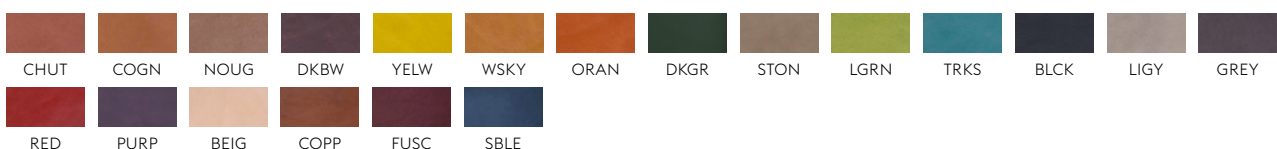

LEATHER OPTIONS

At Muuto, we work with some of the leading European leather suppliers to ensure that the leather used for our designs is always of the highest possible standard. Our leather options range from the Refine Leather, a modern and sleek full-grain leather with a soft touch, over Easy Leather, a lightly buffed natural grain leather with a soft and waxy feel along with a matte look, to our Endure Leather, a pliable and extremely durable semi-aniline leather ideal for hard contract environments.

EASY LEATHER

Lightly Buffed Natural Grain Leather
Raw material: Designed and processed in Italy. The leather is dyed through, chrome tanned and finishing is with resins and pigments.

ENDURE LEATHER

Semi-aniline leather with high durability, making it ideal for contract environments.
Raw material: Leather from Scandinavian raw hides.
The leather is dyed through a chrome free tanning process. Also available in custom colors in a minimum of 1 hide.

REFINE LEATHER

Aniline Leather.
Raw material: Grain leather from European raw hides. The leather is dyed through, chrome tanned and produced without the use of PCP and CFC which can be damaging to the environment.

CREM