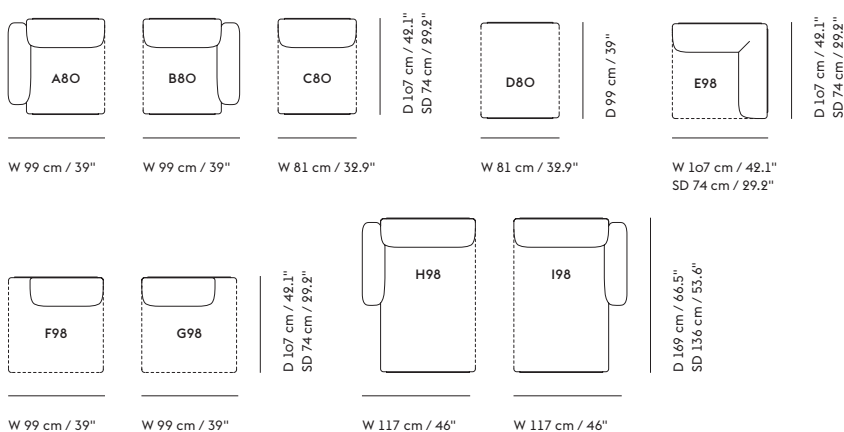

A grand modular sofa that can be tailored to your exact needs with its modular elements hidden through the subtle detailing of the frame's front profile, paired with deep comfort and a soft seat.

With the In Situ Modular Sofa, you can choose between any of the 30 predesigned configurations on the following pages or create your own configuration, following the guidelines below.

Visit planner.muuto.com to create your own configuration online.

Create your own In Situ Configuration

1. SEATING MODULES

Find the seating modules of your desired configuration and add the item numbers of the desired textile or leather upholstery separately to your order.

You can only connect modules to the open sides and end of the modules, illustrated here with dotted lines.

An In Situ configuration must always have one of the following seating modules at each end: Armrest Module (A80, B80, H98 or I98), Ottoman Module (D80) or Open-Ended Module (F98 or G98).

The Ottoman Module (D80) can only be used in extension of Open-Ended Modules (F98 or G98) or as the only free-standing I-Seater configuration possible to build.

SEATING MODULES