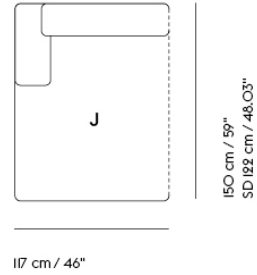

CONNECT MODULAR SOFA / LEFT ARMREST LOUNGE (J)

Shipper Colli	1
Gross Weight (kg)	73
Net Weight (kg)	70
Please note	That this product features an armrest on the left-hand side when facing the product from the front.
Warranty Period	10 years

Item No.	Color	Contract Price	Lead Time
Made-To-Order			
11510	Remix - All Colors	SEK 19.775,70	6 weeks
98269	Canvas - All Colors	SEK 22.785,70	6 weeks
11602	Clara - All Colors	SEK 22.785,70	6 weeks
98299	Fiord - All Colors	SEK 22.785,70	6 weeks
19110	Rime - All Colors	SEK 22.785,70	6 weeks
11590	Steelcut - All Colors	SEK 22.785,70	6 weeks
11550	Steelcut Trio - All Colors	SEK 22.785,70	6 weeks
11630	Hallingdal - All Colors	SEK 23.215,70	6 weeks
20270	Divina - All Colors	SEK 24.505,70	6 weeks
19030	Divina MD - All Colors	SEK 24.505,70	6 weeks
19050	Divina Melange - All Colors	SEK 24.505,70	6 weeks
76348	Ecriture - All Colors	SEK 24.505,70	6 weeks
76326	Vidar - All Colors	SEK 24.505,70	6 weeks
COM/COL & Specials			
11570	COM - Textile	SEK 24.505,70	6-12 weeks