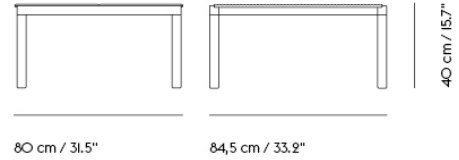

**COUPLE COFFEE TABLE / 80 X 84 X 40
CM / 31.5 X 33.2 X 15.7"**

Shipper Colli 3
Gross Weight (kg) 27.78
Net Weight (kg) 23.52
Warranty 10 years

Item No.	Color	Contract Price	Lead Time
Ready-To-Ship			
50379	1 Plain 1 Wavy - Pale Blue/Dark Oiled Oak	SEK 10,745,70	-
50378	1 Plain 1 Wavy - Pale Blue/Oak	SEK 10,745,70	-
50341	1 Plain 1 Wavy - Sand/Dark Oiled Oak	SEK 10,745,70	-
50339	1 Plain 1 Wavy - Sand/Oak	SEK 10,745,70	-
50367	1 Plain 1 Wavy - Taupe/Dark Oiled Oak	SEK 10,745,70	-
50366	1 Plain 1 Wavy - Taupe/Oak	SEK 10,745,70	-
50373	2 Plain - Pale Blue/Dark Oiled Oak	SEK 10,745,70	-
50372	2 Plain - Pale Blue/Oak	SEK 10,745,70	-
50317	2 Plain - Sand/Dark Oiled Oak	SEK 10,745,70	-
50315	2 Plain - Sand/Oak	SEK 10,745,70	-
50361	2 Plain - Taupe/Dark Oiled Oak	SEK 10,745,70	-
50360	2 Plain - Taupe/Oak	SEK 10,745,70	-