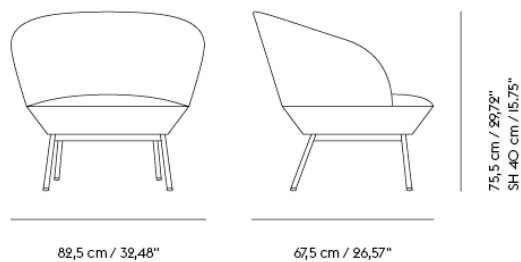

Shipper Colli	1
Gross Weight (kg)	23.5
Net Weight (kg)	21.5
Base color options	Black or Grey
Warranty period	10 years

Item No.	Color	Contract Price	Lead Time
Ready-To-Ship			
19463-GREY_146	Vidar 146/Grey	SEK 19.345,70	-
Made-To-Order			
19446	Canvas - All Colors	SEK 15.905,70	4 weeks
19447	Clara - All Colors	SEK 15.905,70	4 weeks
19456	Fiord - All Colors	SEK 15.905,70	4 weeks
19525	Re-wool - All Colors	SEK 15.905,70	4 weeks
19887	Rime - All Colors	SEK 15.905,70	4 weeks
19460	Steelcut - All Colors	SEK 15.905,70	4 weeks
19459	Steelcut Trio - All Colors	SEK 15.905,70	4 weeks
19457	Hallingdal - All Colors	SEK 18.055,70	4 weeks
19451	Divina - All Colors	SEK 19.345,70	4 weeks
19452	Divina MD - All Colors	SEK 19.345,70	4 weeks
19453	Divina Melange - All Colors	SEK 19.345,70	4 weeks
59882	Ecriture - All Colors	SEK 19.345,70	4 weeks
19463	Vidar - All Colors	SEK 19.345,70	4 weeks
COM/COL & Specials			
19448	COM - Textile	SEK 15.905,70	4 weeks