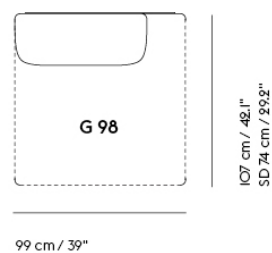

IN SITU MODULAR SOFA / RIGHT OPEN-ENDED MODULE (G98)

Shipper Colli	1
Gross Weight (kg)	36.4
Net Weight (kg)	25.13
Please note	This product features an open end on the right-hand side when facing the product from the front.
Please note	This variant is a Seating Module only and does not include a Frame Section.
Warranty Period	10 years

Item No.	Color	Contract Price	Lead Time
Ready-To-Ship			
98868-240	Ecriture 240	SEK 14.185,70	-
Made-To-Order			
99039	Remix - All Colors	SEK 11.175,70	6 weeks
41144	Fiord - All Colors	SEK 12.465,70	6 weeks
95506	Re-wool - All Colors	SEK 12.465,70	6 weeks
41153	Hallingdal - All Colors	SEK 13.325,70	6 weeks
41162	Divina - All Colors	SEK 14.185,70	6 weeks
41171	Divina MD - All Colors	SEK 14.185,70	6 weeks
41180	Divina Melange - All Colors	SEK 14.185,70	6 weeks
98868	Ecriture - All Colors	SEK 14.185,70	6 weeks
41189	Vidar - All Colors	SEK 14.185,70	6 weeks
COM/COL & Specials			
41234	COM - Textile	SEK 12.465,70	6-12 weeks
41252	COM - Leather	SEK 21.495,70	6-12 weeks