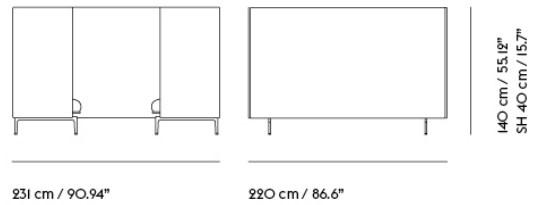

OUTLINE HIGHBACK CABIN 120 / 3-SEATER - BLACK BASE

Shipper Colli	3
Gross Weight (kg)	92
Net Weight (kg)	65.5
Warranty Period	10 years

Item No.	Color	Contract Price	Lead Time
Made-To-Order			
80871	Remix - All Colors	SEK 89.005,70	6 weeks
80943	Canvas - All Colors	SEK 102.335,70	6 weeks
80907	Clara - All Colors	SEK 102.335,70	6 weeks
80655	Fiord - All Colors	SEK 102.335,70	6 weeks
80835	Rime - All Colors	SEK 102.335,70	6 weeks
80763	Steelcut - All Colors	SEK 102.335,70	6 weeks
80727	Steelcut Trio - All Colors	SEK 102.335,70	6 weeks
80799	Hallingdal - All Colors	SEK 108.785,70	6 weeks
80979	Divina - All Colors	SEK 110.935,70	6 weeks
81015	Divina MD - All Colors	SEK 110.935,70	6 weeks
81051	Divina Melange - All Colors	SEK 110.935,70	6 weeks
76169	Ecriture - All Colors	SEK 110.935,70	6 weeks
81159	Vidar - All Colors	SEK 110.935,70	6 weeks
Extras			
28801	Power Outlet - Black	SEK 3.826,10	-
COM/COL & Specials			
75943	COM - Textile	SEK 105.775,70	6-12 weeks
76019	COM - Leather	SEK 179.305,70	6-12 weeks