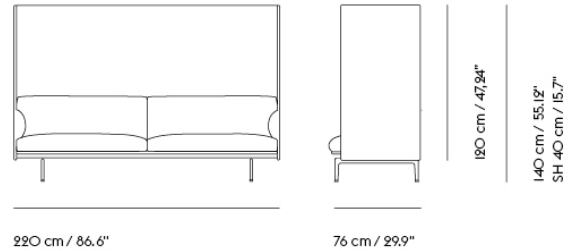

OUTLINE HIGHBACK SOFA 120 / 3-SEATER - BLACK BASE

Shipper Colli	1
Gross Weight (kg)	63
Net Weight (kg)	44
Additional Information	Please note that the highback height for this product is 120 cm / 47.2"
Warranty Period	10 years

Item No.	Color	Contract Price	Lead Time
Made-To-Order			
75336	Remix - All Colors	SEK 42.995,70	6 weeks
75416	Canvas - All Colors	SEK 48.585,70	6 weeks
75376	Clara - All Colors	SEK 48.585,70	6 weeks
75096	Fiord - All Colors	SEK 48.585,70	6 weeks
75296	Rime - All Colors	SEK 48.585,70	6 weeks
75216	Steelcut - All Colors	SEK 48.585,70	6 weeks
75176	Steelcut Trio - All Colors	SEK 48.585,70	6 weeks
75256	Hallingdal - All Colors	SEK 52.025,70	6 weeks
75456	Divina - All Colors	SEK 53.315,70	6 weeks
75496	Divina MD - All Colors	SEK 53.315,70	6 weeks
75536	Divina Melange - All Colors	SEK 53.315,70	6 weeks
76109	Ecriture - All Colors	SEK 53.315,70	6 weeks
75656	Vidar - All Colors	SEK 53.315,70	6 weeks
Extras			
28801	Power Outlet - Black	SEK 3.826,10	-
COM/COL & Specials			
75902	COM - Textile	SEK 48.585,70	6-12 weeks
75978	COM - Leather	SEK 82.555,70	6-12 weeks