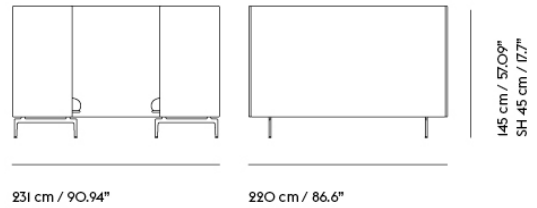

OUTLINE HIGHBACK CABIN 120 / 3-SEATER - BLACK BASE - SH: 45 CM / 17.7"

Shipper Colli	3
Gross Weight (kg)	92
Net Weight (kg)	65.5
Warranty Period	10 years

Item No.	Color	Contract Price	Lead Time
Made-To-Order			
80889	Remix - All Colors	SEK 89.005,70	6 weeks
80961	Canvas - All Colors	SEK 102.335,70	6 weeks
80925	Clara - All Colors	SEK 102.335,70	6 weeks
80673	Fiord - All Colors	SEK 102.335,70	6 weeks
80853	Rime - All Colors	SEK 102.335,70	6 weeks
80781	Steelcut - All Colors	SEK 102.335,70	6 weeks
80745	Steelcut Trio - All Colors	SEK 102.335,70	6 weeks
80817	Hallingdal - All Colors	SEK 108.785,70	6 weeks
80997	Divina - All Colors	SEK 110.935,70	6 weeks
81033	Divina MD - All Colors	SEK 110.935,70	6 weeks
81069	Divina Melange - All Colors	SEK 110.935,70	6 weeks
76179	Ecriture - All Colors	SEK 110.935,70	6 weeks
81177	Vidar - All Colors	SEK 110.935,70	6 weeks
Extras			
28801	Power Outlet - Black	SEK 3.826,10	-
COM/COL & Specials			
75961	COM - Textile	SEK 105.775,70	6-12 weeks
76037	COM - Leather	SEK 179.305,70	6-12 weeks