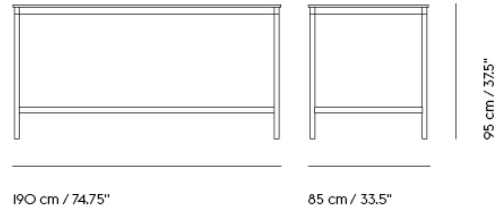

BASE HIGH TABLE / 190 X 85 H: 95 CM / 74.8 X 33.5 H: 37.4"

Shipper Colli	2
Gross Weight (kg)	46
Net Weight (kg)	39.25
Base color options	White, Black
Warranty Period	10 years

Item No.	Color	Contract Price	Lead Time
Ready-To-Ship			
62046	White Laminate/Plywood/Black	SEK 17.625,70	-
62045	White Laminate/Plywood/White	SEK 17.625,70	-
62050	Black Linoleum/Plywood/Black	SEK 19.345,70	-
62049	Black Linoleum/Plywood/White	SEK 19.345,70	-
64775	Lacquered Oak Veneer/Plywood/Black	SEK 20.205,70	-
64774	Lacquered Oak Veneer/Plywood/White	SEK 20.205,70	-
Made-To-Order			
62048	Black Laminate/Plywood/Black	SEK 17.625,70	8 weeks
62047	Black Laminate/Plywood/White	SEK 17.625,70	8 weeks
62056	Black Nanolaminate/Plywood/Black	SEK 21.495,70	8 weeks
62055	Black Nanolaminate/Plywood/White	SEK 21.495,70	8 weeks
62054	White Nanolaminate/Plywood/Black	SEK 21.495,70	8 weeks
62053	White Nanolaminate/Plywood/White	SEK 21.495,70	8 weeks
Extras			
28801	Power Outlet - Black	SEK 3.826,10	-