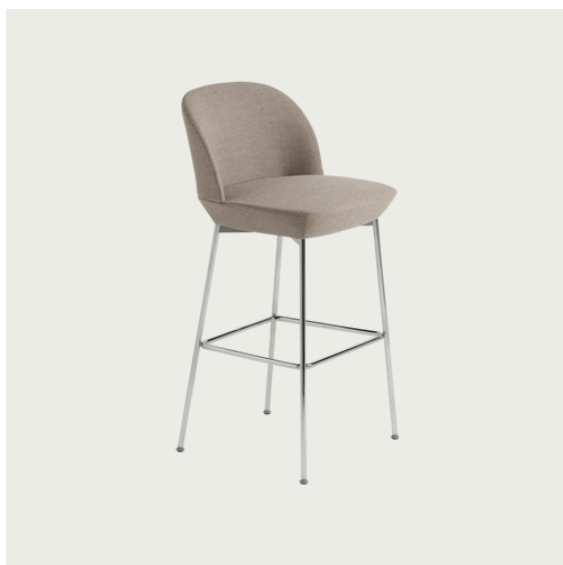

Shipper Colli	I
Gross Weight (kg)	11
Net Weight (kg)	8.2
Base color options	Chrome or Anthracite Black
Warranty Period	10 years

Item No.	Color	Contract Price	Lead Time
Made-To-Order			
14707	Clara - All Colors	SEK 7.305,70	4 weeks
14706	Fiord - All Colors	SEK 7.305,70	4 weeks
19509	Re-wool - All Colors	SEK 7.305,70	4 weeks
14712	Rime - All Colors	SEK 7.305,70	4 weeks
14701	Steelcut - All Colors	SEK 7.305,70	4 weeks
14702	Steelcut Trio - All Colors	SEK 7.305,70	4 weeks
14703	Hallingdal - All Colors	SEK 7.993,70	4 weeks
14713	Still - All Colors	SEK 7.993,70	4 weeks
14704	Divina - All Colors	SEK 8.079,70	4 weeks
14709	Divina MD - All Colors	SEK 8.079,70	4 weeks
14710	Divina Melange - All Colors	SEK 8.079,70	4 weeks
59866	Ecriture - All Colors	SEK 8.079,70	4 weeks
14721	Vidar - All Colors	SEK 8.079,70	4 weeks
Extras			
80171	Felt Glides for Oslo, Fiber and Visu with Tube Base (4 pcs per pack)	SEK 141,90	-
COM/COL & Specials			
14715	COM - Textile	SEK 7.993,70	>MOQ: 4 4 weeks