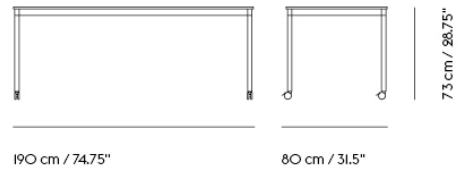

BASE TABLE / WITH CASTORS / 190 X 80 CM / 74.8 X 31.5"

Shipper Colli	2
Gross Weight (kg)	28.8
Net Weight (kg)	22.99
Base color options	White, Black
Warranty Period	10 years

Item No.	Color	Contract Price	Lead Time
Made-To-Order			
64447	Black Laminate/Plywood/Black	SEK 12.465,70	6 weeks
64567	Black Laminate/Plywood/White	SEK 12.465,70	6 weeks
64522	White Laminate/Plywood/Black	SEK 12.465,70	6 weeks
64642	White Laminate/Plywood/White	SEK 12.465,70	6 weeks
64477	Black Nanolaminat/Plywood/Black	SEK 17.625,70	6 weeks
64597	Black Nanolaminat/Plywood/White	SEK 17.625,70	6 weeks
64537	White Nanolaminat/Plywood/Black	SEK 17.625,70	6 weeks
64657	White Nanolaminat/Plywood/White	SEK 17.625,70	6 weeks
64472	Black Linoleum/Plywood/Black	SEK 14.615,70	6 weeks
64580	Black Linoleum/Plywood/White	SEK 14.615,70	6 weeks
64492	Lacquered Oak Veneer/Plywood/Black	SEK 17.625,70	6 weeks
64612	Lacquered Oak Veneer/Plywood/White	SEK 17.625,70	6 weeks
Extras			
28801	Power Outlet - Black	SEK 3.826,10	-