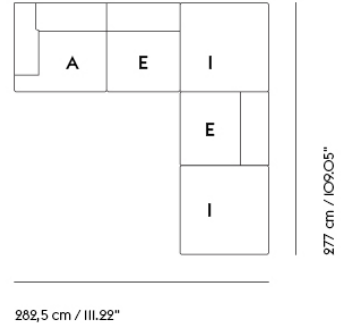

CONNECT SOFT MODULAR SOFA / CORNER - CONFIGURATION 3

Shipper Colli 5
Gross Weight (kg) 204.58
Net Weight (kg) 154.48
Warranty Period 10 years

Item No.	Color	Contract Price	Lead Time
Ready-To-Ship			
96040	Re-wool 128	SEK 66.645,70	-