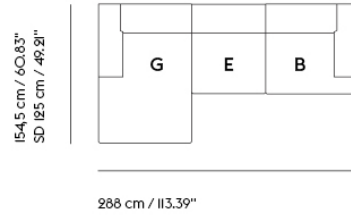

CONNECT SOFT MODULAR SOFA / 3-SEATER - CONFIGURATION 3

Shipper Colli 3
Gross Weight (kg) 159.2
Net Weight (kg) 122.8
Warranty Period 10 years

Item No.	Color	Contract Price	Lead Time
Made-To-Order			
96025	Re-wool 128	SEK 53,315,70	6 weeks