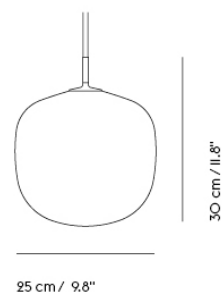

Shipper Colli	1
Gross Weight (kg)	3.4
Net Weight (kg)	1.5
Warranty Period	5 years

Item No.	Color	Contract Price	Lead Time
Ready-To-Ship			
22415	Black	SEK 3.138,10	-
22241	Deep Red	SEK 3.138,10	-
22419	Grey	SEK 3.138,10	-
22423	Orange	SEK 3.138,10	-
22411	White	SEK 3.138,10	-
Extras			
22540	Rime Cord for Ø12+Ø18+25 - Grey (per linear meter)	SEK 34,00	-
22541	Rime Cord Ø12+Ø18+25 cm - Orange (per linear meter)	SEK 34,00	-
15804	Ambit / Fluid / Rime Ø12+Ø18+25 Cord - White (per linear meter)	SEK 59,30	-
15801	Ambit / Grain / Rime Ø12+Ø18+25 Cord - Black (per linear meter)	SEK 59,30	-
15800	Rime Cord for Ø12+Ø18+25 - Deep Red (per linear meter)	SEK 59,30	-
22542	Rime Cord Ø37 + 45 cm - Black (per linear meter)	SEK 69,00	-
22549	Rime Cord Ø37 + 45 cm - Deep Red (per linear meter)	SEK 69,00	-
22545	Rime Cord Ø37 + 45 cm - Grey (per linear meter)	SEK 69,00	-
22546	Rime Cord Ø37 + 45 cm - Orange (per linear meter)	SEK 69,00	-
22546	Rime Cord Ø37 + 45 cm - Orange (per linear meter)	SEK 69,00	-
22543	Rime Cord Ø37 + 45 cm - White (per linear meter)	SEK 69,00	-