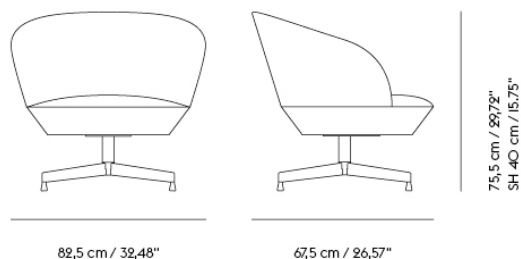

Shipper Colli	1
Gross Weight (kg)	23.5
Net Weight (kg)	21.5
Base color options	Black or Grey
Warranty period	10 years

Item No.	Color	Contract Price	Lead Time
Ready-To-Ship			
19419-GREY_146	Vidar 146/Grey	SEK 23.215,70	-
Made-To-Order			
19402	Canvas - All Colors	SEK 18.485,70	4 weeks
19403	Clara - All Colors	SEK 18.485,70	4 weeks
19412	Fiord - All Colors	SEK 18.485,70	4 weeks
19523	Re-wool - All Colors	SEK 18.485,70	4 weeks
19885	Rime - All Colors	SEK 18.485,70	4 weeks
19416	Steelcut - All Colors	SEK 18.485,70	4 weeks
19415	Steelcut Trio - All Colors	SEK 18.485,70	4 weeks
19413	Hallingdal - All Colors	SEK 21.065,70	4 weeks
19407	Divina - All Colors	SEK 23.215,70	4 weeks
19408	Divina MD - All Colors	SEK 23.215,70	4 weeks
19409	Divina Melange - All Colors	SEK 23.215,70	4 weeks
59880	Ecriture - All Colors	SEK 23.215,70	4 weeks
19419	Vidar - All Colors	SEK 23.215,70	4 weeks
COM/COL & Specials			
19404	COM - Textile	SEK 18.485,70	4 weeks