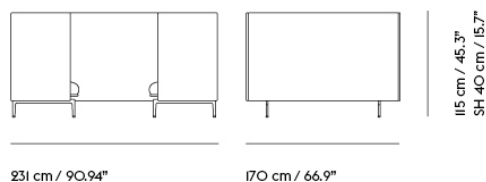

OUTLINE HIGHBACK CABIN 100 / 2-SEATER - BLACK BASE

Shipper Colli	3
Gross Weight (kg)	69
Net Weight (kg)	52
Warranty Period	10 years

Item No.	Color	Contract Price	Lead Time
Made-To-Order			
80868	Remix - All Colors	SEK 70.515,70	6 weeks
80940	Canvas - All Colors	SEK 81.695,70	6 weeks
80904	Clara - All Colors	SEK 81.695,70	6 weeks
80652	Fiord - All Colors	SEK 81.695,70	6 weeks
80832	Rime - All Colors	SEK 81.695,70	6 weeks
80760	Steelcut - All Colors	SEK 81.695,70	6 weeks
80724	Steelcut Trio - All Colors	SEK 81.695,70	6 weeks
80796	Hallingdal - All Colors	SEK 87.285,70	6 weeks
80976	Divina - All Colors	SEK 88.575,70	6 weeks
81012	Divina MD - All Colors	SEK 88.575,70	6 weeks
81048	Divina Melange - All Colors	SEK 88.575,70	6 weeks
76166	Ecriture - All Colors	SEK 88.575,70	6 weeks
81156	Vidar - All Colors	SEK 88.575,70	6 weeks
Extras			
28801	Power Outlet - Black	SEK 3.826,10	-
COM/COL & Specials			
75940	COM - Textile	SEK 85.135,70	6-12 weeks
76016	COM - Leather	SEK 139.315,70	6-12 weeks