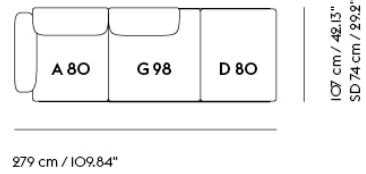

IN SITU MODULAR SOFA / 3-SEATER - CONFIGURATION 5

Shipper Colli 4
Gross Weight (kg) 128.4
Net Weight (kg) 94.5
Warranty Period 10 years

Item No.	Color	Contract Price	Lead Time
Ready-To-Ship			
99822	Frame and Module - Ecriture 240/Black	SEK 41.705,70	-