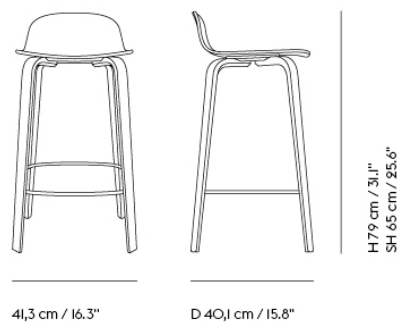

VISU COUNTER STOOL WOOD BASE - 65 CM / 25.6"

Shipper Colli	1
Gross Weight (kg)	5.6
Net Weight (kg)	4.08
Base color options	Black, Dark Green, Grey, Oak, Tan Rose or Stained Dark Brown
Warranty Period	5 years

Item No.	Color	Contract Price	Lead Time
Ready-To-Ship			
16131	Black/Black	SEK 4.639,70	-
16134	Dark Green/Dark Green	SEK 4.639,70	-
16132	Grey/Grey	SEK 4.639,70	-
16130	Oak/Oak	SEK 4.639,70	-
16138	Stained Dark Brown/Stained Dark Brown	SEK 4.639,70	-
16135	Tan Rose/Tan Rose	SEK 4.639,70	-
16139	White/Oak	SEK 4.639,70	-
Made-To-Order			
21710	Remix - All Colors	SEK 5.546,10	7 weeks
21722	Canvas - All Colors	SEK 5.804,10	7 weeks
21721	Clara - All Colors	SEK 5.804,10	7 weeks
18937	Fiord - All Colors	SEK 5.804,10	7 weeks
70388	Re-wool - All Colors	SEK 5.804,10	7 weeks
21712	Steelcut - All Colors	SEK 5.804,10	7 weeks
21713	Steelcut Trio - All Colors	SEK 5.804,10	7 weeks
21714	Hallingdal - All Colors	SEK 6.492,10	7 weeks
21715	Divina - All Colors	SEK 6.703,70	7 weeks
21716	Divina MD - All Colors	SEK 6.703,70	7 weeks
21717	Divina Melange - All Colors	SEK 6.703,70	7 weeks
18975	Ecriture - All Colors	SEK 6.703,70	7 weeks
18956	Vidar - All Colors	SEK 6.703,70	7 weeks