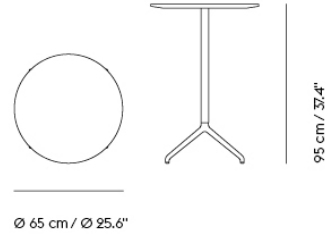

STILL CAFÉ TABLE / Ø 65 H: 95 CM / Ø 25.6 H: 37.4"

Shipper Colli	2
Gross Weight (kg)	15.1
Net Weight (kg)	10.648
Base color options	Black, White
Warranty Period	10 years

Item No.	Color	Contract Price	Lead Time
Ready-To-Ship			
31159	Black Nanolaminate/Black	SEK 6.234,10	-
31158	Black Nanolaminate/White	SEK 6.234,10	-
31157	White Nanolaminate/Black	SEK 6.234,10	-
31156	White Nanolaminate/White	SEK 6.234,10	-
Made-To-Order			
65576	Black Linoleum/Black	SEK 6.234,10	6 weeks
65575	Black Linoleum/White	SEK 6.234,10	6 weeks