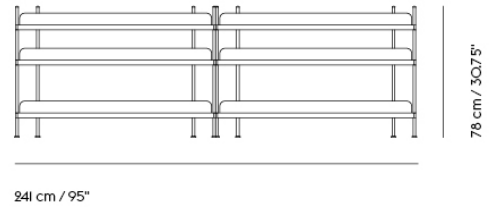

COMPILE SHELVING SYSTEM / CONFIGURATION 6

Shipper Colli	7
Gross Weight (kg)	66.81
Net Weight (kg)	54.21
Warranty Period	10 years

Item No.	Color	Contract Price	Lead Time
Ready-To-Ship			
50075	Black	SEK 16.335,70	-
50076	Grey	SEK 16.335,70	-
50077	White	SEK 16.335,70	-