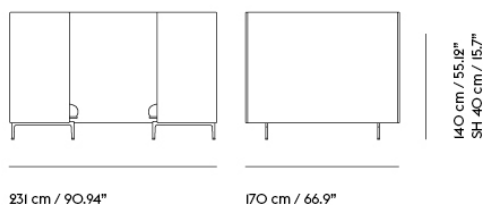

OUTLINE HIGHBACK CABIN 120 / 2-SEATER - POLISHED ALUMINUM BASE

Shipper Colli	3
Gross Weight (kg)	82
Net Weight (kg)	58.5
Warranty Period	10 years

Item No.	Color	Contract Price	Lead Time
Made-To-Order			
80877	Remix - All Colors	SEK 82.555,70	6 weeks
80949	Canvas - All Colors	SEK 95.025,70	6 weeks
80913	Clara - All Colors	SEK 95.025,70	6 weeks
80661	Fiord - All Colors	SEK 95.025,70	6 weeks
80841	Rime - All Colors	SEK 95.025,70	6 weeks
80769	Steelcut - All Colors	SEK 95.025,70	6 weeks
80733	Steelcut Trio - All Colors	SEK 95.025,70	6 weeks
80805	Hallingdal - All Colors	SEK 100.615,70	6 weeks
80985	Divina - All Colors	SEK 102.765,70	6 weeks
81021	Divina MD - All Colors	SEK 102.765,70	6 weeks
81057	Divina Melange - All Colors	SEK 102.765,70	6 weeks
76171	Ecriture - All Colors	SEK 102.765,70	6 weeks
81165	Vidar - All Colors	SEK 102.765,70	6 weeks
Extras			
28801	Power Outlet - Black	SEK 3.826,10	-
COM/COL & Specials			
75949	COM - Textile	SEK 93.305,70	6-12 weeks
76025	COM - Leather	SEK 156.515,70	6-12 weeks