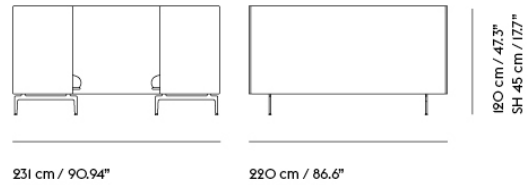

OUTLINE HIGHBACK CABIN 100 / 3-SEATER - POLISHED ALUMINUM BASE - SH: 45 CM / 17.7"

Shipper Colli	3
Gross Weight (kg)	78
Net Weight (kg)	58
Warranty Period	10 years

Item No.	Color	Contract Price	Lead Time
Made-To-Order			
80898	Remix - All Colors	SEK 83.415,70	6 weeks
80970	Canvas - All Colors	SEK 95.455,70	6 weeks
80934	Clara - All Colors	SEK 95.455,70	6 weeks
80682	Fiord - All Colors	SEK 95.455,70	6 weeks
80862	Rime - All Colors	SEK 95.455,70	6 weeks
80790	Steelcut - All Colors	SEK 95.455,70	6 weeks
80754	Steelcut Trio - All Colors	SEK 95.455,70	6 weeks
80826	Hallingdal - All Colors	SEK 102.335,70	6 weeks
81006	Divina - All Colors	SEK 104.055,70	6 weeks
81042	Divina MD - All Colors	SEK 104.055,70	6 weeks
81078	Divina Melange - All Colors	SEK 104.055,70	6 weeks
76182	Ecriture - All Colors	SEK 104.055,70	6 weeks
81186	Vidar - All Colors	SEK 104.055,70	6 weeks
Extras			
28801	Power Outlet - Black	SEK 3.826,10	-
COM/COL & Specials			
75970	COM - Textile	SEK 93.735,70	6-12 weeks
76046	COM - Leather	SEK 158.235,70	6-12 weeks