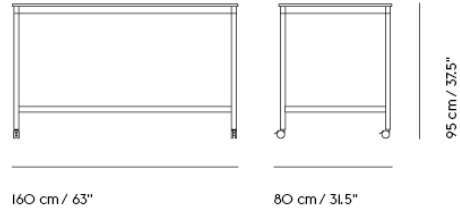

BASE HIGH TABLE / WITH CASTORS / 160 X 80 H: 95 CM / 63 X 31.5 H: 37.4"

Shipper Colli	2
Gross Weight (kg)	35.4
Net Weight (kg)	29.67
Base color options	Black, White
Warranty Period	10 years

Item No.	Color	Contract Price	Lead Time
Made-To-Order			
64311	Black Laminate/Plywood/Black	SEK 18.055,70	8 weeks
64375	Black Laminate/Plywood/White	SEK 18.055,70	8 weeks
64351	White Laminate/Plywood/Black	SEK 18.055,70	8 weeks
64414	White Laminate/Plywood/White	SEK 18.055,70	8 weeks
64327	Black Nanolaminat/Plywood/Black	SEK 21.495,70	8 weeks
64391	Black Nanolaminat/Plywood/White	SEK 21.495,70	8 weeks
64359	White Nanolaminat/Plywood/Black	SEK 21.495,70	8 weeks
64423	White Nanolaminat/Plywood/White	SEK 21.495,70	8 weeks
64318	Black Linoleum/Plywood/Black	SEK 19.775,70	8 weeks
64382	Black Linoleum/Plywood/White	SEK 19.775,70	8 weeks
64335	Lacquered Oak Veneer/Plywood/Black	SEK 20.205,70	8 weeks
64399	Lacquered Oak Veneer/Plywood/White	SEK 20.205,70	8 weeks
Extras			
28801	Power Outlet - Black	SEK 3.826,10	-