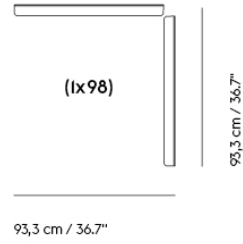

IN SITU MODULAR SOFA / CORNER FRAME SECTION (1 X 98)

Shipper Colli 1
Gross Weight (kg) 10.8
Net Weight (kg) 8.56
Warranty Period 10 years

Item No.	Color	Contract Price	Lead Time
Ready-To-Ship			
41563	Black - 1 x 98 Corner	SEK 1.848,10	-