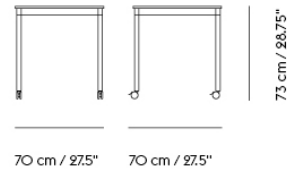

BASE TABLE / WITH CASTORS / 70 X 70 CM / 27.6 X 27.6"

Shipper Colli	2
Gross Weight (kg)	14.3
Net Weight (kg)	8.73
Base color options	White, Black
Warranty Period	10 years

Item No.	Color	Contract Price	Lead Time
Made-To-Order			
64453	Black Laminate/Plywood/Black	SEK 10.745,70	6 weeks
64573	Black Laminate/Plywood/White	SEK 10.745,70	6 weeks
64528	White Laminate/Plywood/Black	SEK 10.745,70	6 weeks
64648	White Laminate/Plywood/White	SEK 10.745,70	6 weeks
64483	Black Nanolaminate/Plywood/Black	SEK 13.325,70	6 weeks
64603	Black Nanolaminate/Plywood/White	SEK 13.325,70	6 weeks
64543	White Nanolaminate/Plywood/Black	SEK 13.325,70	6 weeks
64663	White Nanolaminate/Plywood/White	SEK 13.325,70	6 weeks
64465	Black Linoleum/Plywood/Black	SEK 11.175,70	6 weeks
64585	Black Linoleum/Plywood/White	SEK 11.175,70	6 weeks
64498	Lacquered Oak Veneer/Plywood/Black	SEK 11.175,70	6 weeks
64618	Lacquered Oak Veneer/Plywood/White	SEK 11.175,70	6 weeks
Extras			
28801	Power Outlet - Black	SEK 3.826,10	-