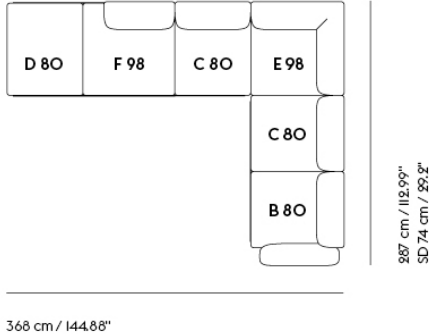

IN SITU MODULAR SOFA / CORNER - CONFIGURATION 6

Shipper Colli II
Gross Weight (kg) 264.3
Net Weight (kg) 206.53
Warranty Period 10 years

Item No.	Color	Contract Price	Lead Time
Ready-To-Ship			
99837	Frame and Module - Ecriture 240/Black	SEK 90.295,70	-