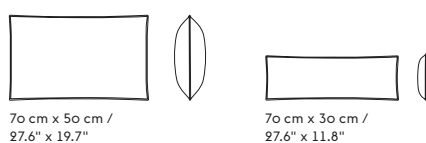

4. CUSHIONS

Specify optional cushions in the desired textile or leather for added comfort and a lounging expression.