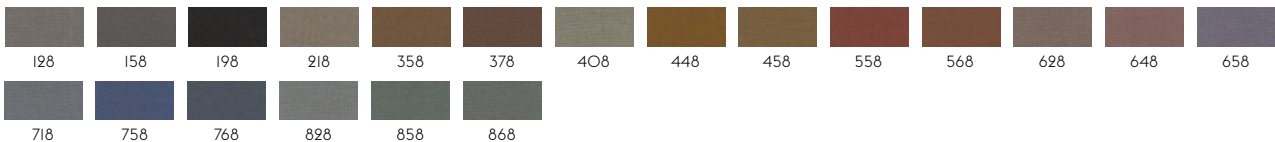

RE-WOOL BY KVADRAT

Designer: Margrethe Odgaard.

Composition: 45% new wool worsted, 45% recycled wool, 10% nylon.

Durability: 100.000 Martindale / Lightfastness 5-7 (ISO 1-8).

Sustainability: Complies with both EU ecolabel "The Flower" and Greenguard Gold Certification.

108