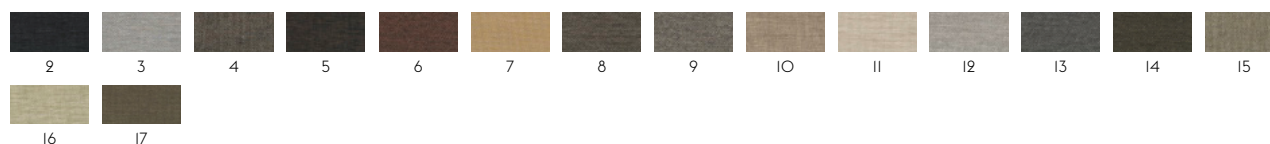

CLAY BY KVADRAT

Designer: Vincent Van Duysen for Kvadrat.

Composition: 76% Linen, 21% Cotton, 3% Polyester.

Durability: 45.000 Martindale / Lightfastness 4-6.

Sustainability: Complies with Greenguard Certification.

1