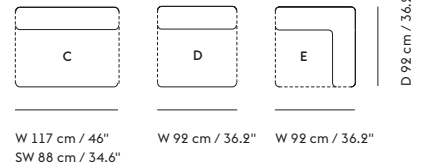

CENTER & CORNER MODULES