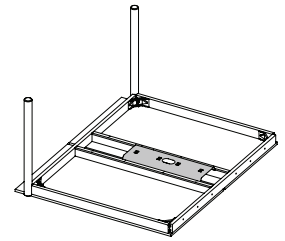

Linear System End Module – 120 cm / 47.2"

OPTION A

1. TABLES / 2. ACCESSORIES / 3. LIGHTING / 4. TABLE POWER OUTLET / 5. INTEGRATED POWER / 6. CABLE TRAY