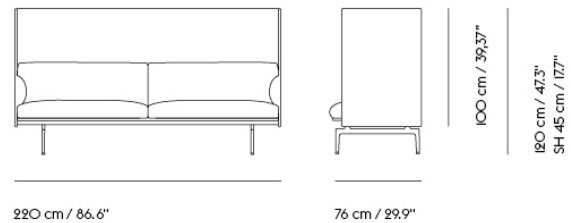

OUTLINE HIGHBACK SOFA 100 / 3-SEATER - POLISHED ALUMINUM BASE - SH: 45 CM / 17.7"

Shipper Colli	1
Gross Weight (kg)	75
Net Weight (kg)	69
Additional Information	Please note that the highback height for this product is 100 cm / 39.4"
Warranty Period	10 years

Item No.	Color	Contract Price	Lead Time
Made-To-Order			
69738	Remix - All Colors	SEK 42.135,70	6 weeks
69740	Canvas - All Colors	SEK 46.865,70	6 weeks
69739	Clara - All Colors	SEK 46.865,70	6 weeks
69732	Fiord - All Colors	SEK 46.865,70	6 weeks
69737	Rime - All Colors	SEK 46.865,70	6 weeks
69735	Steelcut - All Colors	SEK 46.865,70	6 weeks
69734	Steelcut Trio - All Colors	SEK 46.865,70	6 weeks
69736	Hallingdal - All Colors	SEK 49.445,70	6 weeks
69741	Divina - All Colors	SEK 52.885,70	6 weeks
69742	Divina MD - All Colors	SEK 52.885,70	6 weeks
69743	Divina Melange - All Colors	SEK 52.885,70	6 weeks
76268	Ecriture - All Colors	SEK 52.885,70	6 weeks
69750	Vidar - All Colors	SEK 52.885,70	6 weeks
Extras			
83061	Leather care set for Refine Leather	SEK 172,00	-
28801	Power Outlet - Black	SEK 3.826,10	-
COM/COL & Specials			
69745	COM - Textile	SEK 46.865,70	6-12 weeks
69749	COM - Imitation Leather	SEK 49.875,70	6-12 weeks