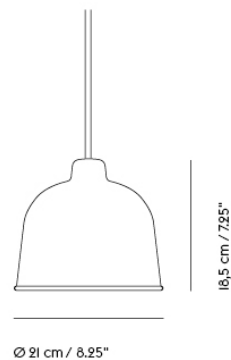

Shipper Colli	1
Gross Weight (kg)	1.142
Net Weight (kg)	0.8
Warranty Period	5 years

Item No.	Color	Contract Price	Lead Time
Ready-To-Ship			
12237	Black	SEK 1.504,10	-
12239	Blue-Grey	SEK 1.504,10	-
12238	Dark Green	SEK 1.504,10	-
12235	Dusty Green	SEK 1.504,10	-
12232	Grey	SEK 1.504,10	-
12233	Nature	SEK 1.504,10	-
Extras			
15801	Ambit / Grain / Rime Ø12+Ø18+25 Cord - Black (per linear meter)	SEK 59,30	-
60285	Grain Cord - Blue-Grey (per linear meter)	SEK 59,30	-
60284	Grain Cord - Dark Green (per linear meter)	SEK 59,30	-
60282	Grain Cord - Dusty Green (per linear meter)	SEK 59,30	-
60280	Grain Cord - Grey (per linear meter)	SEK 59,30	-
60281	Grain Cord - Nature (per linear meter)	SEK 59,30	-
24050	Ceiling Cap - White	SEK 116,10	-
21100	Dimmable Bulb for Fluid and Grain Pendant Lamp	SEK 193,50	-