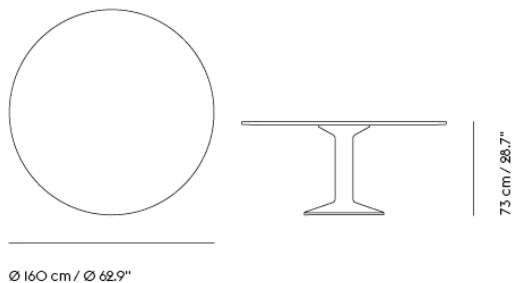

Shipper Colli	2
Gross Weight (kg)	106.406
Net Weight (kg)	74.217
Please note	Other color combinations are available upon request
Warranty Period	10 years

Item No.	Color	Contract Price	Lead Time
Ready-To-Ship			
32827	Dark Oiled Oak/Black	SEK 42.995,70	-
32829	Dark Oiled Oak/Dark Red	SEK 42.995,70	-
32828	Dark Oiled Oak/Grey	SEK 42.995,70	-
32830	Oiled Oak/Black	SEK 42.995,70	-
32832	Oiled Oak/Dark Red	SEK 42.995,70	-
32831	Oiled Oak/Grey	SEK 42.995,70	-