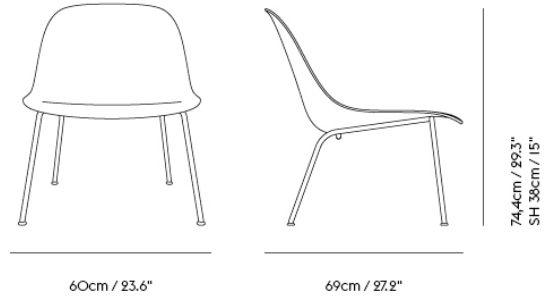

Shipper Colli	1
Gross Weight (kg)	11.5
Net Weight (kg)	8
Base color options	Anthracite Black, Dusty Green, Grey or White
Warranty Period	10 years

Item No.	Color	Contract Price	Lead Time
Ready-To-Ship			
25477-BLCK_154	Divina I54/Anthracite Black ***	SEK 9.025,70	-
Made-To-Order			
58942	Black/Anthracite Black (Recycled Plastic)	SEK 4.037,70	3 weeks
58944	Dusty Green/Dusty Green (Recycled Plastic)	SEK 4.037,70	3 weeks
58943	Grey/Grey (Recycled Plastic)	SEK 4.037,70	3 weeks
58946	Natural White/White (Recycled Plastic)	SEK 4.037,70	3 weeks
58945	Ochre/Black (Recycled Plastic)	SEK 4.037,70	3 weeks
25470	Remix - All Colors	SEK 7.180,10	4 weeks
25475	Canvas - All Colors	SEK 8.212,10	4 weeks
25474	Clara - All Colors	SEK 8.212,10	4 weeks
59568	Fiord - All Colors	SEK 8.212,10	4 weeks
55054	Hero - All Colors	SEK 8.212,10	4 weeks
19683	Re-wool - All Colors	SEK 8.212,10	4 weeks
25472	Steelcut - All Colors	SEK 8.212,10	4 weeks
25473	Steelcut Trio - All Colors	SEK 8.212,10	4 weeks
25477	Divina - All Colors	SEK 9.025,70	4 weeks
25478	Divina MD - All Colors	SEK 9.025,70	4 weeks
25479	Divina Melange - All Colors	SEK 9.025,70	4 weeks
59353	Ecriture - All Colors	SEK 9.025,70	4 weeks
25476	Hallingdal - All Colors	SEK 9.025,70	4 weeks
59464	Vidar - All Colors	SEK 9.025,70	4 weeks