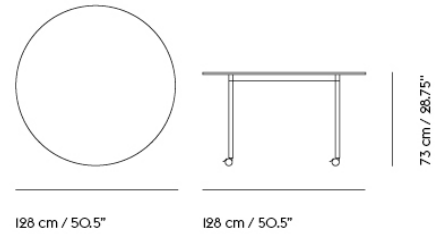

BASE ROUND TABLE / WITH CASTORS / Ø 128 CM / 50.4"

Shipper Colli	2
Gross Weight (kg)	23.5
Net Weight (kg)	18.75
Base color options	White, Black
Warranty Period	10 years

Item No.	Color	Contract Price	Lead Time
Made-To-Order			
64456	Black Laminate/Plywood/Black	SEK 11.605,70	6 weeks
64576	Black Laminate/Plywood/White	SEK 11.605,70	6 weeks
64531	White Laminate/Plywood/Black	SEK 11.605,70	6 weeks
64651	White Laminate/Plywood/White	SEK 11.605,70	6 weeks
64486	Black Nanolaminate/Plywood/Black	SEK 15.045,70	6 weeks
64606	Black Nanolaminate/Plywood/White	SEK 15.045,70	6 weeks
64546	White Nanolaminate/Plywood/Black	SEK 15.045,70	6 weeks
64666	White Nanolaminate/Plywood/White	SEK 15.045,70	6 weeks
64468	Black Linoleum/Plywood/Black	SEK 14.185,70	6 weeks
64588	Black Linoleum/Plywood/White	SEK 14.185,70	6 weeks
64501	Lacquered Oak Veneer/Plywood/Black	SEK 14.185,70	6 weeks
64621	Lacquered Oak Veneer/Plywood/White	SEK 14.185,70	6 weeks