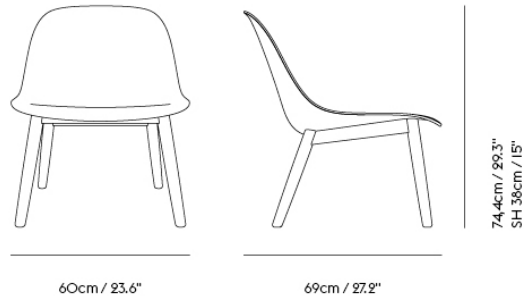

Shipper Colli	1
Gross Weight (kg)	11.5
Net Weight (kg)	8
Base color options	Anthracite Black, Dusty Green, Grey, Oak or Stained Dark Brown
Warranty Period	10 years

Item No.	Color	Contract Price	Lead Time
Ready-To-Ship			
25516-GREY_133	Remix 133/Grey ***	SEK 8.556,10	-
Made-To-Order			
58947	Black/Anthracite Black (Recycled Plastic)	SEK 5.327,70	3 weeks
59090	Black/Stained Dark Brown (Recycled Plastic)	SEK 5.327,70	3 weeks
58951	Dusty Green/Dusty Green (Recycled Plastic)	SEK 5.327,70	3 weeks
59092	Dusty Green/Stained Dark Brown (Recycled Plastic)	SEK 5.327,70	3 weeks
58948	Grey/Grey (Recycled Plastic)	SEK 5.327,70	3 weeks
59093	Grey/Stained Dark Brown (Recycled Plastic)	SEK 5.327,70	3 weeks
58949	Natural White/Oak (Recycled Plastic)	SEK 5.327,70	3 weeks
59094	Natural White/Stained Dark Brown (Recycled Plastic)	SEK 5.327,70	3 weeks
58950	Ochre/Oak (Recycled Plastic)	SEK 5.327,70	3 weeks
59095	Ochre/Stained Dark Brown (Recycled Plastic)	SEK 5.327,70	3 weeks
25516	Remix - All Colors	SEK 8.556,10	4 weeks
25521	Canvas - All Colors	SEK 9.455,70	4 weeks
25520	Clara - All Colors	SEK 9.455,70	4 weeks
59569	Fiord - All Colors	SEK 9.455,70	4 weeks
55056	Hero - All Colors	SEK 9.455,70	4 weeks
19684	Re-wool - All Colors	SEK 9.455,70	4 weeks
25518	Steelcut - All Colors	SEK 9.455,70	4 weeks