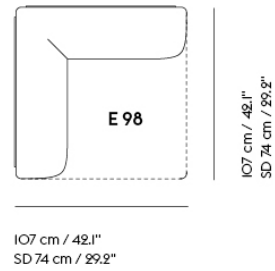

IN SITU MODULAR SOFA / CORNER MODULE (E98)

Shipper Colli	1
Gross Weight (kg)	45.8
Net Weight (kg)	34.68
Please note	This variant is a Seating Module only and does not include a Frame Section.
Warranty Period	10 years

Item No.	Color	Contract Price	Lead Time
Ready-To-Ship			
98866-240	Ecriture 240	SEK 18.485,70	-
Made-To-Order			
99037	Remix - All Colors	SEK 15.905,70	6 weeks
41142	Fiord - All Colors	SEK 17.625,70	6 weeks
95504	Re-wool - All Colors	SEK 17.625,70	6 weeks
41151	Hallingdal - All Colors	SEK 18.055,70	6 weeks
41160	Divina - All Colors	SEK 18.485,70	6 weeks
41169	Divina MD - All Colors	SEK 18.485,70	6 weeks
41178	Divina Melange - All Colors	SEK 18.485,70	6 weeks
98866	Ecriture - All Colors	SEK 18.485,70	6 weeks
41187	Vidar - All Colors	SEK 18.485,70	6 weeks
COM/COL & Specials			
41232	COM - Textile	SEK 17.625,70	6-12 weeks
41250	COM - Leather	SEK 27.945,70	6-12 weeks