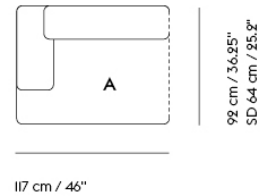

CONNECT MODULAR SOFA / LEFT ARMREST (A)

Shipper Colli	1
Gross Weight (kg)	55
Net Weight (kg)	50
Please note	This product features an armrest on the left-hand side when facing the product from the front.
Warranty Period	10 years

Item No.	Color	Contract Price	Lead Time
Ready-To-Ship			
11501-123	Remix I23	SEK 14.615,70	-
Made-To-Order			
11501	Remix - All Colors	SEK 14.615,70	6 weeks
98260	Canvas - All Colors	SEK 17.625,70	6 weeks
11592	Clara - All Colors	SEK 17.625,70	6 weeks
98290	Fiord - All Colors	SEK 17.625,70	6 weeks
19101	Rime - All Colors	SEK 17.625,70	6 weeks
11581	Steelcut - All Colors	SEK 17.625,70	6 weeks
11541	Steelcut Trio - All Colors	SEK 17.625,70	6 weeks
11621	Hallingdal - All Colors	SEK 18.055,70	6 weeks
20261	Divina - All Colors	SEK 18.485,70	6 weeks
19021	Divina MD - All Colors	SEK 18.485,70	6 weeks
19041	Divina Melange - All Colors	SEK 18.485,70	6 weeks
76339	Ecriture - All Colors	SEK 18.485,70	6 weeks
76317	Vidar - All Colors	SEK 18.485,70	6 weeks
COM/COL & Specials			
11561	COM - Textile	SEK 18.055,70	6-12 weeks