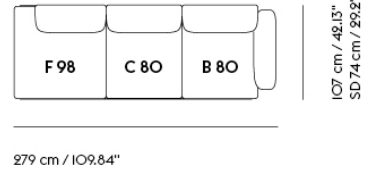

IN SITU MODULAR SOFA / 3-SEATER - CONFIGURATION 2

Shipper Colli 4
Gross Weight (kg) 134.3
Net Weight (kg) 106.7
Warranty Period 10 years

Item No.	Color	Contract Price	Lead Time
Ready-To-Ship			
99819	Frame and Module - Ecriture 240/Black	SEK 46.865,70	-