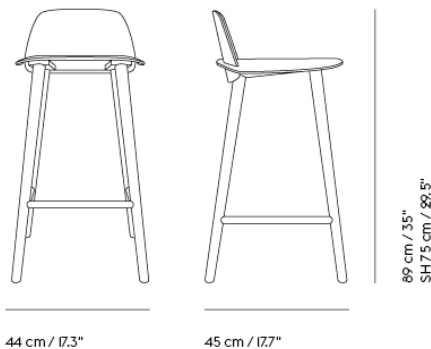

Shipper Colli 1
Gross Weight (kg) 5.6
Net Weight (kg) 4.3
Warranty Period 5 years

Item No.	Color	Contract Price	Lead Time
Ready-To-Ship			
32062	Black	SEK 4.295,70	-
32064	Green	SEK 4.295,70	-
32063	Grey	SEK 4.295,70	-
32066	Midnight Blue	SEK 4.295,70	-
32061	Oak	SEK 4.295,70	-
32067	Sand Yellow	SEK 4.295,70	-
32069	Stained Dark Brown	SEK 4.295,70	-
32065	Tan Rose	SEK 4.295,70	-
32068	White	SEK 4.295,70	-

Made-To-Order			
32132	Black - With Steel Foot Protect	SEK 4.639,70	7 weeks
32134	Green - With Steel Foot Protect	SEK 4.639,70	7 weeks
32133	Grey - With Steel Foot Protect	SEK 4.639,70	7 weeks
32136	Midnight Blue - With Steel Foot Protect	SEK 4.639,70	7 weeks
32131	Oak - With Steel Foot Protect	SEK 4.639,70	7 weeks
32137	Sand Yellow - With Steel Foot Protect	SEK 4.639,70	7 weeks
32139	Stained Dark Brown - With Steel Foot Protect	SEK 4.639,70	7 weeks
32135	Tan Rose - With Steel Foot Protect	SEK 4.639,70	7 weeks
32138	White - With Steel Foot Protect	SEK 4.639,70	7 weeks

Extras