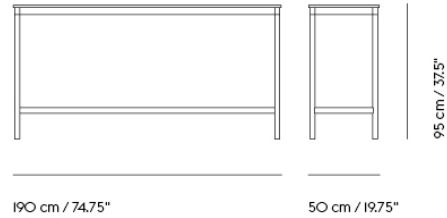

BASE HIGH TABLE / 190 X 50 H: 95 CM / 74.8 X 19.7 H: 37.4"

Shipper Colli	2
Gross Weight (kg)	38
Net Weight (kg)	33.2
Base color options	White, Black
Warranty Period	10 years

Item No.	Color	Contract Price	Lead Time
Ready-To-Ship			
62006	White Laminate/Plywood/Black	SEK 17.625,70	-
62005	White Laminate/Plywood/White	SEK 17.625,70	-
62010	Black Linoleum/Plywood/Black	SEK 19.345,70	-
62009	Black Linoleum/Plywood/White	SEK 19.345,70	-
64771	Lacquered Oak Veneer/Plywood/Black	SEK 21.495,70	-
64770	Lacquered Oak Veneer/Plywood/White	SEK 21.495,70	-
Made-To-Order			
62008	Black Laminate/Plywood/Black	SEK 17.625,70	8 weeks
62007	Black Laminate/Plywood/White	SEK 17.625,70	8 weeks
62016	Black Nanolaminate/Plywood/Black	SEK 22.785,70	8 weeks
62015	Black Nanolaminate/Plywood/White	SEK 22.785,70	8 weeks
62014	White Nanolaminate/Plywood/Black	SEK 22.785,70	8 weeks
62013	White Nanolaminate/Plywood/White	SEK 22.785,70	8 weeks
Extras			
28801	Power Outlet - Black	SEK 3.826,10	-