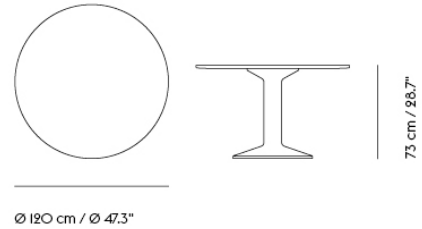

Shipper Colli	2
Gross Weight (kg)	66.01
Net Weight (kg)	48.996
Please note	Other color combinations are available upon request
Warranty Period	10 years

Item No.	Color	Contract Price	Lead Time
Ready-To-Ship			
32814	Dark Oiled Oak/Black	SEK 28.375,70	-
32816	Dark Oiled Oak/Dark Red	SEK 28.375,70	-
32815	Dark Oiled Oak/Grey	SEK 28.375,70	-
32817	Oiled Oak/Black	SEK 28.375,70	-
32819	Oiled Oak/Dark Red	SEK 28.375,70	-
32818	Oiled Oak/Grey	SEK 28.375,70	-