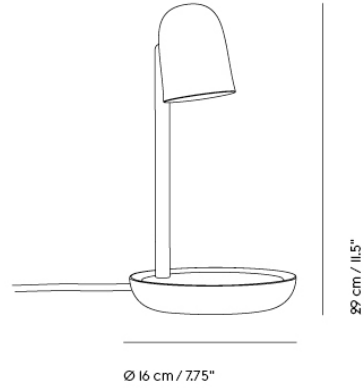

FOCUS TABLE LAMP

440

Shipper Colli 1
Gross Weight (kg) 1.05
Net Weight (kg) 0.695
Warranty Period 5 years

Item No.	Color	Contract Price	Lead Time
Ready-To-Ship			
21952	Black	SEK 1.332,10	-