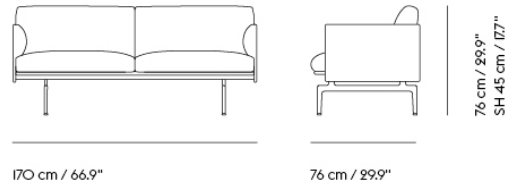

OUTLINE STUDIO SOFA / 170 CM / 66.9" - POLISHED ALUMINUM BASE - SH: 45 CM / 17.7"

Shipper Colli	1
Gross Weight (kg)	64
Net Weight (kg)	50
Warranty Period	10 years

Item No.	Color	Contract Price	Lead Time
Made-To-Order			
73657	Remix - All Colors	SEK 27.945,70	6 weeks
73659	Canvas - All Colors	SEK 31.815,70	6 weeks
73658	Clara - All Colors	SEK 31.815,70	6 weeks
73651	Fiord - All Colors	SEK 31.815,70	6 weeks
73656	Rime - All Colors	SEK 31.815,70	6 weeks
73654	Steelcut - All Colors	SEK 31.815,70	6 weeks
73653	Steelcut Trio - All Colors	SEK 31.815,70	6 weeks
73655	Hallingdal - All Colors	SEK 34.395,70	6 weeks
73660	Divina - All Colors	SEK 36.115,70	6 weeks
73661	Divina MD - All Colors	SEK 36.115,70	6 weeks
73662	Divina Melange - All Colors	SEK 36.115,70	6 weeks
76292	Ecriture - All Colors	SEK 36.115,70	6 weeks
73669	Vidar - All Colors	SEK 36.115,70	6 weeks
Extras			
83061	Leather care set for Refine Leather	SEK 172,00	-
28801	Power Outlet - Black	SEK 3.826,10	-
COM/COL & Specials			
73664	COM - Textile	SEK 31.815,70	6-12 weeks
73668	COM - Imitation Leather	SEK 34.395,70	6-12 weeks
73667	COM - Leather	SEK 48.155,70	6-12 weeks