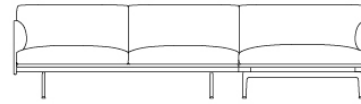

OUTLINE SOFA / CHAISE LONGUE - RIGHT - BLACK BASE

263 cm / 103.5"