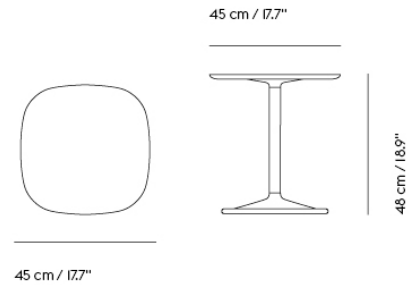

SOFT SIDE TABLE / 45 X 45 H: 48 CM / 17.7 X 17.7 H: 18.9"

Shipper Colli	2
Gross Weight (kg)	9.02
Net Weight (kg)	7.73
Warranty Period	10 years

Item No.	Color	Contract Price	Lead Time
Ready-To-Ship			
13978	Solid Oak/Off-White	SEK 4.639,70	-
13979	Solid Smoked Oak/Black	SEK 4.639,70	-