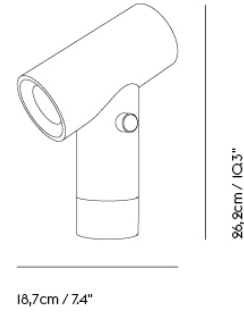

Shipper Colli 1
Gross Weight (kg) 1.72
Net Weight (kg) 1.234
Warranty Period 5 years

Item No.	Color	Contract Price	Lead Time
Ready-To-Ship			
12124	Aluminum	SEK 2.536,10	-
12121	Black	SEK 2.536,10	-
12123	Green	SEK 2.536,10	-
12122	Umber	SEK 2.536,10	-