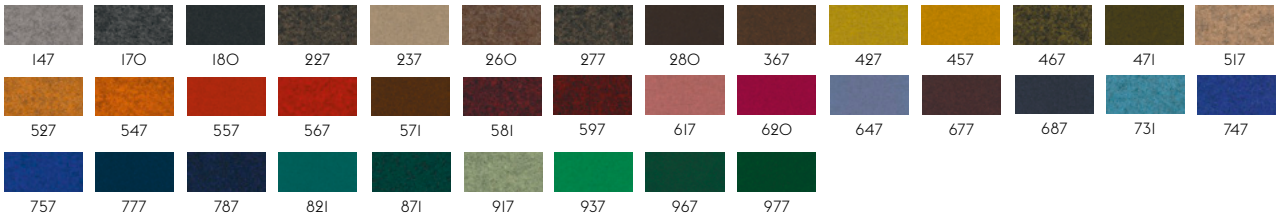

DIVINA MELANGE BY KVADRAT

Designer: Finn Sködt.

Composition: 100% new wool.

Durability: 45.000 Martindale / Lightfastness 6-7.

Sustainability: Complies with both EU ecolabel "The Flower" and Greenguard Gold Certification.

120