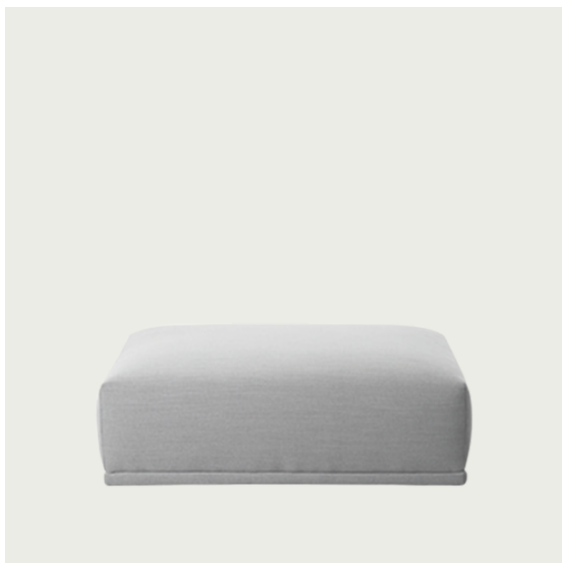

CONNECT MODULAR SOFA / LONG OTTOMAN (H)

117 cm / 46"

98 cm / 36.25"
SD 64 cm / 25.2"

Shipper Colli	1
Gross Weight (kg)	44
Net Weight (kg)	39
Warranty Period	10 years

Item No.	Color	Contract Price	Lead Time
Made-To-Order			
11508	Remix - All Colors	SEK 9.455,70	6 weeks
98267	Canvas - All Colors	SEK 10.745,70	6 weeks
11599	Clara - All Colors	SEK 10.745,70	6 weeks
98297	Fiord - All Colors	SEK 10.745,70	6 weeks
19108	Rime - All Colors	SEK 10.745,70	6 weeks
11588	Steelcut - All Colors	SEK 10.745,70	6 weeks
11548	Steelcut Trio - All Colors	SEK 10.745,70	6 weeks
11628	Hallingdal - All Colors	SEK 11.605,70	6 weeks
20268	Divina - All Colors	SEK 13.325,70	6 weeks
19028	Divina MD - All Colors	SEK 13.325,70	6 weeks
19048	Divina Melange - All Colors	SEK 13.325,70	6 weeks
76346	Ecriture - All Colors	SEK 13.325,70	6 weeks
76324	Vidar - All Colors	SEK 13.325,70	6 weeks
COM/COL & Specials			
11568	COM - Textile	SEK 11.175,70	6-12 weeks