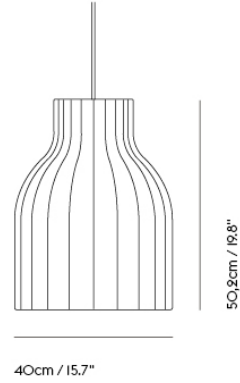

STRAND PENDANT LAMP / OPEN Ø 40 CM / 16"

Shipper Colli 1
Gross Weight (kg) 3.67
Net Weight (kg) 2.1
Warranty Period 5 years

Item No.	Color	Contract Price	Lead Time
Ready-To-Ship			
22451	White - Open	SEK 4.639,70	-