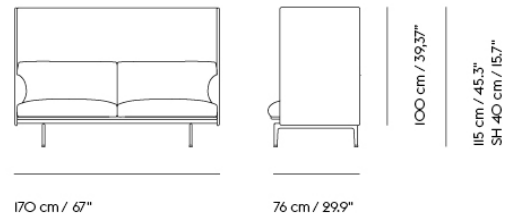

OUTLINE HIGHBACK SOFA 100 / 2-SEATER - POLISHED ALUMINUM BASE

Shipper Colli	1
Gross Weight (kg)	85.84
Net Weight (kg)	71.6
Additional Information	Please note that the highback height for this product is 100 cm / 39.4"
Warranty Period	10 years

Item No.	Color	Contract Price	Lead Time
Made-To-Order			
67858	Remix - All Colors	SEK 36.975,70	6 weeks
67860	Canvas - All Colors	SEK 41.275,70	6 weeks
67859	Clara - All Colors	SEK 41.275,70	6 weeks
67852	Fiord - All Colors	SEK 41.275,70	6 weeks
67857	Rime - All Colors	SEK 41.275,70	6 weeks
67855	Steelcut - All Colors	SEK 41.275,70	6 weeks
67854	Steelcut Trio - All Colors	SEK 41.275,70	6 weeks
67856	Hallingdal - All Colors	SEK 46.005,70	6 weeks
67861	Divina - All Colors	SEK 46.865,70	6 weeks
67862	Divina MD - All Colors	SEK 46.865,70	6 weeks
67863	Divina Melange - All Colors	SEK 46.865,70	6 weeks
76236	Ecriture - All Colors	SEK 46.865,70	6 weeks
67870	Vidar - All Colors	SEK 46.865,70	6 weeks
Extras			
83061	Leather care set for Refine Leather	SEK 172,00	-
28801	Power Outlet - Black	SEK 3.826,10	-
COM/COL & Specials			
67865	COM - Textile	SEK 41.275,70	6-12 weeks
67869	COM - Imitation Leather	SEK 46.005,70	6-12 weeks