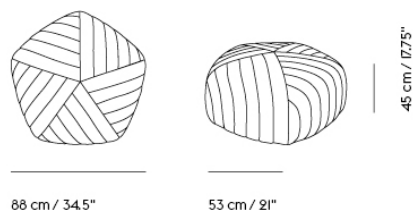

Shipper Colli 1
Gross Weight (kg) 22
Net Weight (kg) 18.8
Warranty Period 10 years

Item No.	Color	Contract Price	Lead Time
Ready-To-Ship			
97048-123	Remix I23	SEK 9.885,70	-
97048-183	Remix I83	SEK 9.885,70	-
97022-205	Steelcut Trio 205	SEK 11.605,70	-
Made-To-Order			
97048	Remix - All Colors	SEK 9.885,70	6 weeks
97023	Canvas - All Colors	SEK 11.605,70	6 weeks
97047	Fiord - All Colors	SEK 11.605,70	6 weeks
97042	Rime - All Colors	SEK 11.605,70	6 weeks
97021	Steelcut - All Colors	SEK 11.605,70	6 weeks
97022	Steelcut Trio - All Colors	SEK 11.605,70	6 weeks
97026	Divina - All Colors	SEK 14.185,70	6 weeks
97025	Divina MD - All Colors	SEK 14.185,70	6 weeks
97027	Divina Melange - All Colors	SEK 14.185,70	6 weeks
COM/COL & Specials			
97029	COM - Textile	SEK 11.605,70	6 weeks