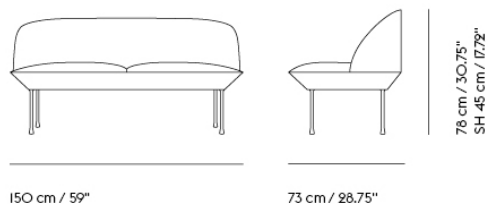

Shipper Colli	1
Gross Weight (kg)	34
Net Weight (kg)	32
Base color options	Black, Chrome, Dark Grey or Grey
Warranty Period	10 years

Item No.	Color	Contract Price	Lead Time
Made-To-Order			
15024	Canvas - All Colors	SEK 26.225,70	4 weeks
15020	Clara - All Colors	SEK 26.225,70	4 weeks
14821	Fiord - All Colors	SEK 26.225,70	4 weeks
19518	Re-wool - All Colors	SEK 26.225,70	4 weeks
19877	Rime - All Colors	SEK 26.225,70	4 weeks
15021	Steelcut - All Colors	SEK 26.225,70	4 weeks
15023	Steelcut Trio - All Colors	SEK 26.225,70	4 weeks
15022	Hallingdal - All Colors	SEK 27.515,70	4 weeks
15027	Divina - All Colors	SEK 29.665,70	4 weeks
15028	Divina MD - All Colors	SEK 29.665,70	4 weeks
15029	Divina Melange - All Colors	SEK 29.665,70	4 weeks
59872	Ecriture - All Colors	SEK 29.665,70	4 weeks
30133	Vidar - All Colors	SEK 29.665,70	4 weeks
COM/COL & Specials			
15026	COM - Textile	SEK 26.225,70	8 weeks
14822	COM - Imitation Leather	SEK 27.515,70	8 weeks