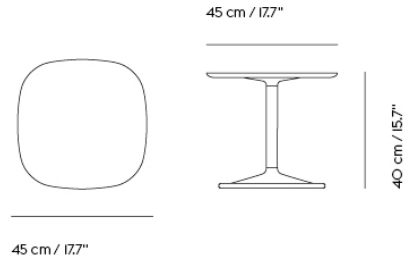

SOFT SIDE TABLE / 45 X 45 H: 40 CM / 17.7 X 17.7 H: 15.7"

Shipper Colli 2
Gross Weight (kg) 8.939
Net Weight (kg) 7.649
Warranty Period 10 years

Item No.	Color	Contract Price	Lead Time
Ready-To-Ship			
13972	Solid Oak/Off-White	SEK 4.639,70	-
13973	Solid Smoked Oak/Black	SEK 4.639,70	-