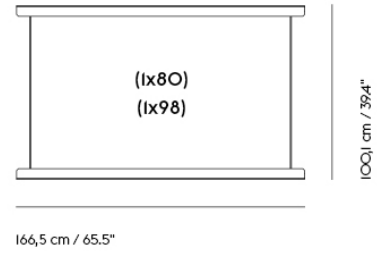

IN SITU MODULAR SOFA / FRAME SECTION (1 X 80 + 1 X 98)

Shipper Colli 1
Gross Weight (kg) 23.3
Net Weight (kg) 19.64
Warranty Period 10 years

Item No.	Color	Contract Price	Lead Time
Ready-To-Ship			
41558	Black - 1 x 80 + 1 x 98	SEK 3.693,70	-