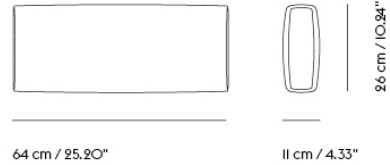

CONNECT SOFT MODULAR SOFA CUSHION

Shipper Colli 1
Gross Weight (kg) 1.3
Net Weight (kg) 0.1
Warranty Period 5 Years

Item No.	Color	Contract Price	Lead Time
Ready-To-Ship			
98407-128	Re-wool 128	SEK 1.629,70	-
Made-To-Order			
98408	Remix - All Colors	SEK 1.285,70	6 weeks
98413	Canvas - All Colors	SEK 1.629,70	6 weeks
98414	Clara - All Colors	SEK 1.629,70	6 weeks
98410	Fiord - All Colors	SEK 1.629,70	6 weeks
98407	Re-wool - All Colors	SEK 1.629,70	6 weeks
98409	Rime - All Colors	SEK 1.629,70	6 weeks
98411	Steelcut - All Colors	SEK 1.629,70	6 weeks
98412	Steelcut Trio - All Colors	SEK 1.629,70	6 weeks
98415	Hallingdal - All Colors	SEK 1.762,10	6 weeks
98416	Divina - All Colors	SEK 1.848,10	6 weeks
98417	Divina MD - All Colors	SEK 1.848,10	6 weeks
98418	Divina Melange - All Colors	SEK 1.848,10	6 weeks
98860	Ecriture - All Colors	SEK 1.848,10	6 weeks
76379	Vidar - All Colors	SEK 1.848,10	6 weeks
COM/COL & Specials			
98437	COM - Textile	SEK 1.629,70	6-12 weeks