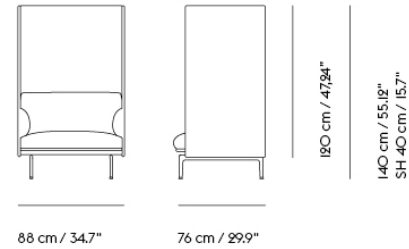

OUTLINE HIGHBACK SOFA 120 / 1-SEATER - BLACK BASE

Shipper Colli	1
Gross Weight (kg)	35
Net Weight (kg)	25
Additional Information	Please note that the highback height for this product is 120 cm / 47.2"
Warranty Period	10 years

Item No.	Color	Contract Price	Lead Time
Made-To-Order			
75350	Remix - All Colors	SEK 26.655,70	6 weeks
75430	Canvas - All Colors	SEK 30.095,70	6 weeks
75390	Clara - All Colors	SEK 30.095,70	6 weeks
75110	Fiord - All Colors	SEK 30.095,70	6 weeks
75310	Rime - All Colors	SEK 30.095,70	6 weeks
75230	Steelcut - All Colors	SEK 30.095,70	6 weeks
75190	Steelcut Trio - All Colors	SEK 30.095,70	6 weeks
75270	Hallingdal - All Colors	SEK 31.815,70	6 weeks
75470	Divina - All Colors	SEK 32.675,70	6 weeks
75510	Divina MD - All Colors	SEK 32.675,70	6 weeks
75550	Divina Melange - All Colors	SEK 32.675,70	6 weeks
76116	Ecriture - All Colors	SEK 32.675,70	6 weeks
75670	Vidar - All Colors	SEK 32.675,70	6 weeks
Extras			
28801	Power Outlet - Black	SEK 3.826,10	-
COM/COL & Specials			
75916	COM - Textile	SEK 30.095,70	6-12 weeks
75992	COM - Leather	SEK 48.585,70	6-12 weeks