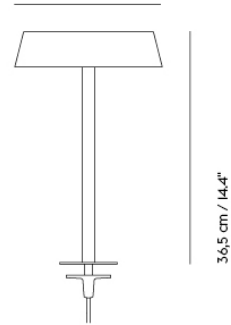

W 23,2 cm / 9.1"
D 10,7 cm / 4.2"