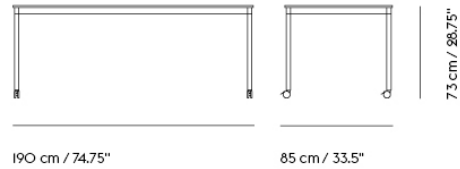

BASE TABLE / WITH CASTORS / 190 X 85 CM / 74.8 X 33.5"

Shipper Colli	2
Gross Weight (kg)	33.9
Net Weight (kg)	28.09
Base color options	White, Black
Warranty Period	10 years

Item No.	Color	Contract Price	Lead Time
Made-To-Order			
64448	Black Laminate/Plywood/Black	SEK 12.895,70	6 weeks
64568	Black Laminate/Plywood/White	SEK 12.895,70	6 weeks
64523	White Laminate/Plywood/Black	SEK 12.895,70	6 weeks
64643	White Laminate/Plywood/White	SEK 12.895,70	6 weeks
64478	Black Nanolaminate/Plywood/Black	SEK 18.055,70	6 weeks
64598	Black Nanolaminate/Plywood/White	SEK 18.055,70	6 weeks
64538	White Nanolaminate/Plywood/Black	SEK 18.055,70	6 weeks
64658	White Nanolaminate/Plywood/White	SEK 18.055,70	6 weeks
64460	Black Linoleum/Plywood/Black	SEK 14.615,70	6 weeks
64592	Black Linoleum/Plywood/White	SEK 14.615,70	6 weeks
64493	Lacquered Oak Veneer/Plywood/Black	SEK 17.625,70	6 weeks
64613	Lacquered Oak Veneer/Plywood/White	SEK 17.625,70	6 weeks
Extras			
28801	Power Outlet - Black	SEK 3.826,10	-