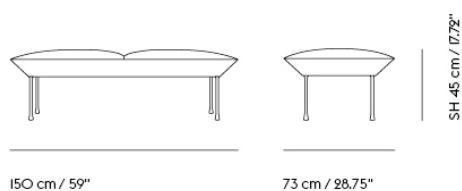

Shipper Colli	1
Gross Weight (kg)	34
Net Weight (kg)	32
Base color options	Black, Chrome, Dark Grey or Grey
Warranty Period	10 years

Item No.	Color	Contract Price	Lead Time
Made-To-Order			
14994	Canvas - All Colors	SEK 16.335,70	4 weeks
14990	Clara - All Colors	SEK 16.335,70	4 weeks
14801	Fiord - All Colors	SEK 16.335,70	4 weeks
19514	Re-wool - All Colors	SEK 16.335,70	4 weeks
19875	Rime - All Colors	SEK 16.335,70	4 weeks
14991	Steelcut - All Colors	SEK 16.335,70	4 weeks
14993	Steelcut Trio - All Colors	SEK 16.335,70	4 weeks
14992	Hallingdal - All Colors	SEK 18.055,70	4 weeks
14997	Divina - All Colors	SEK 19.345,70	4 weeks
14998	Divina MD - All Colors	SEK 19.345,70	4 weeks
14999	Divina Melange - All Colors	SEK 19.345,70	4 weeks
59870	Ecriture - All Colors	SEK 19.345,70	4 weeks
30131	Vidar - All Colors	SEK 19.345,70	4 weeks
COM/COL & Specials			
14996	COM - Textile	SEK 16.335,70	8 weeks
14802	COM - Imitation Leather	SEK 18.055,70	8 weeks