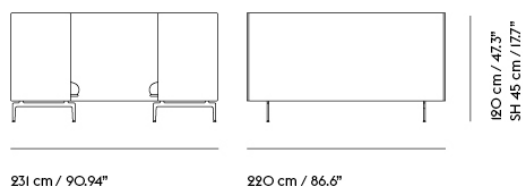

OUTLINE HIGHBACK CABIN 100 / 3-SEATER - BLACK BASE - SH: 45 CM / 17.7"

Shipper Colli	3
Gross Weight (kg)	78
Net Weight (kg)	58
Warranty Period	10 years

Item No.	Color	Contract Price	Lead Time
Made-To-Order			
80888	Remix - All Colors	SEK 79.975,70	6 weeks
80960	Canvas - All Colors	SEK 92.015,70	6 weeks
80924	Clara - All Colors	SEK 92.015,70	6 weeks
80672	Fiord - All Colors	SEK 92.015,70	6 weeks
80852	Rime - All Colors	SEK 92.015,70	6 weeks
80780	Steelcut - All Colors	SEK 92.015,70	6 weeks
80744	Steelcut Trio - All Colors	SEK 92.015,70	6 weeks
80816	Hallingdal - All Colors	SEK 98.895,70	6 weeks
80996	Divina - All Colors	SEK 100.615,70	6 weeks
81032	Divina MD - All Colors	SEK 100.615,70	6 weeks
81068	Divina Melange - All Colors	SEK 100.615,70	6 weeks
76178	Ecriture - All Colors	SEK 100.615,70	6 weeks
81176	Vidar - All Colors	SEK 100.615,70	6 weeks
Extras			
28801	Power Outlet - Black	SEK 3.826,10	-
COM/COL & Specials			
75960	COM - Textile	SEK 95.455,70	6-12 weeks
76036	COM - Leather	SEK 159.955,70	6-12 weeks