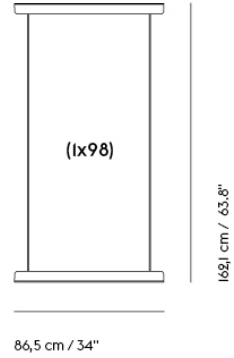

IN SITU MODULAR SOFA / CHAISE LOUNGE FRAME SECTION (1 X 98)

Shipper Colli 1
Gross Weight (kg) 19.7
Net Weight (kg) 16.04
Warranty Period 10 years

Item No.	Color	Contract Price	Lead Time
Ready-To-Ship			
41564	Black - 1 x 98 Chaise Longue	SEK 1.848,10	-