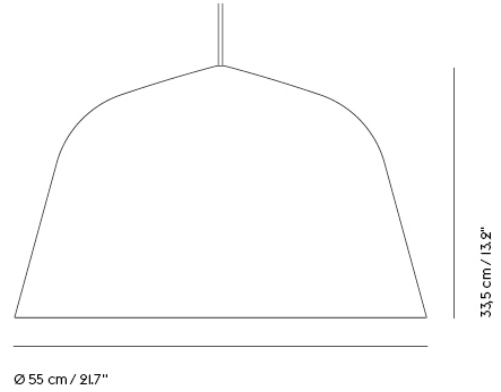

Shipper Colli	1
Gross Weight (kg)	5.585
Net Weight (kg)	2.7
Warranty Period	5 years

Item No.	Color	Contract Price	Lead Time
Ready-To-Ship			
82270	Black	SEK 5.155,70	-
82274	Dusty Green	SEK 5.155,70	-
82271	Grey	SEK 5.155,70	-
82275	Light Blue	SEK 5.155,70	-
82273	Taupe	SEK 5.155,70	-
82272	White	SEK 5.155,70	-
Extras			
15804	Ambit / Fluid / Rime Ø12+Ø18+25 Cord - White (per linear meter)	SEK 59,30	-
15801	Ambit / Grain / Rime Ø12+Ø18+25 Cord - Black (per linear meter)	SEK 59,30	-
15803	Ambit Cord - Grey (per linear meter)	SEK 59,30	-
15808	Ambit Cord - Light Blue (per linear meter)	SEK 59,30	-
15806	Ambit Cord - Taupe (per linear meter)	SEK 59,30	-
24050	Ceiling Cap - White	SEK 116,10	-