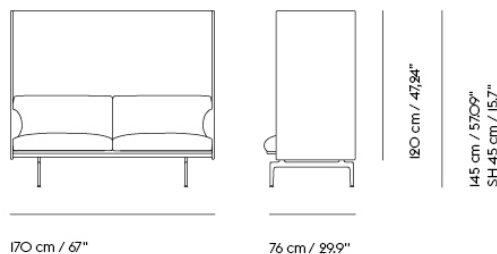

OUTLINE HIGHBACK SOFA 120 / 2-SEATER - BLACK BASE - SH: 45 CM / 17.7"

Shipper Colli	1
Gross Weight (kg)	54
Net Weight (kg)	38
Additional Information	Please note that the highback height for this product is 120 cm / 47.2"
Warranty Period	10 years

Item No.	Color	Contract Price	Lead Time
Made-To-Order			
75354	Remix - All Colors	SEK 37.835,70	6 weeks
75434	Canvas - All Colors	SEK 42.995,70	6 weeks
75394	Clara - All Colors	SEK 42.995,70	6 weeks
75114	Fiord - All Colors	SEK 42.995,70	6 weeks
75314	Rime - All Colors	SEK 42.995,70	6 weeks
75234	Steelcut - All Colors	SEK 42.995,70	6 weeks
75194	Steelcut Trio - All Colors	SEK 42.995,70	6 weeks
75274	Hallingdal - All Colors	SEK 45.145,70	6 weeks
75474	Divina - All Colors	SEK 46.435,70	6 weeks
75514	Divina MD - All Colors	SEK 46.435,70	6 weeks
75554	Divina Melange - All Colors	SEK 46.435,70	6 weeks
76118	Ecriture - All Colors	SEK 46.435,70	6 weeks
75674	Vidar - All Colors	SEK 46.435,70	6 weeks
Extras			
28801	Power Outlet - Black	SEK 3.826,10	-
COM/COL & Specials			
75920	COM - Textile	SEK 42.995,70	6-12 weeks
75996	COM - Leather	SEK 71.375,70	6-12 weeks