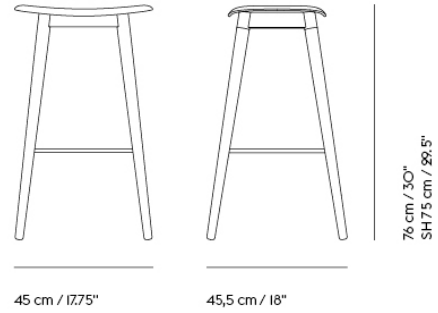

FIBER BAR STOOL / WOOD BASE - 75 CM / 29.5"

Shipper Colli	1
Gross Weight (kg)	7
Net Weight (kg)	5
Base color options	Anthracite Black, Dusty Green, Grey, Oak or Stained Dark Brown
Warranty Period	10 years

Item No.	Color	Contract Price	Lead Time
Ready-To-Ship			
58914	Black/Anthracite Black (Recycled Plastic)	SEK 3.482,10	-
58965	Black/Stained Dark Brown (Recycled Plastic)	SEK 3.482,10	-
58915	Grey/Grey (Recycled Plastic)	SEK 3.482,10	-
58916	Natural White/Oak (Recycled Plastic)	SEK 3.482,10	-
Made-To-Order			
59071	Dusty Green/Dusty Green (Recycled Plastic)	SEK 3.482,10	3 weeks
59072	Dusty Green/Stained Dark Brown (Recycled Plastic)	SEK 3.482,10	3 weeks
59073	Grey/Stained Dark Brown (Recycled Plastic)	SEK 3.482,10	3 weeks
59074	Natural White/Stained Dark Brown (Recycled Plastic)	SEK 3.482,10	3 weeks
59075	Ochre/Oak (Recycled Plastic)	SEK 3.482,10	3 weeks
23660	Remix - All Colors	SEK 5.671,70	4 weeks
23668	Canvas - All Colors	SEK 6.015,70	4 weeks
23667	Clara - All Colors	SEK 6.015,70	4 weeks
59561	Fiord - All Colors	SEK 6.015,70	4 weeks
55027	Hero - All Colors	SEK 6.015,70	4 weeks
19674	Re-wool - All Colors	SEK 6.015,70	4 weeks
23661	Steelcut - All Colors	SEK 6.015,70	4 weeks
23662	Steelcut Trio - All Colors	SEK 6.015,70	4 weeks
23663	Hallingdal - All Colors	SEK 6.234,10	4 weeks