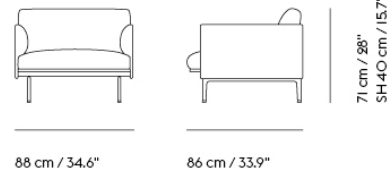

# OUTLINE CORNER SOFA / POLISHED ALUMINUM BASE

255 cm / 100.4"

255 cm / 100.4"

71 cm / 28"  
SH 40 cm / 15.7"

Shipper Colli	2
Gross Weight (kg)	122
Net Weight (kg)	112
Warranty Period	10 years

Item No.	Color	Contract Price	Lead Time
<b>Made-To-Order</b>			
67766	Remix - All Colors	SEK 58.475,70	6 weeks
67768	Canvas - All Colors	SEK 67.935,70	6 weeks
67767	Clara - All Colors	SEK 67.935,70	6 weeks
67762	Fiord - All Colors	SEK 67.935,70	6 weeks
67764	Steelcut - All Colors	SEK 67.935,70	6 weeks
67765	Hallingdal - All Colors	SEK 73.095,70	6 weeks
67769	Divina - All Colors	SEK 75.245,70	6 weeks
67770	Divina MD - All Colors	SEK 75.245,70	6 weeks
67771	Divina Melange - All Colors	SEK 75.245,70	6 weeks
76234	Ecriture - All Colors	SEK 75.245,70	6 weeks
67778	Vidar - All Colors	SEK 75.245,70	6 weeks
<b>Extras</b>			
83061	Leather care set for Refine Leather	SEK 172,00	-
28801	Power Outlet - Black	SEK 3.826,10	-
<b>COM/COL &amp; Specials</b>			
67775	COM - Textile	SEK 67.935,70	6-12 weeks
67776	COM - Imitation Leather	SEK 73.095,70	6-12 weeks
67777	COM - Leather	SEK 101.905,70	6-12 weeks