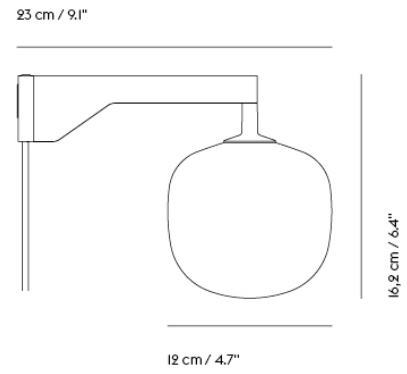

Shipper Colli 1
Gross Weight (kg) 0.694
Net Weight (kg) 0.3
Warranty Period 5 years

Item No.	Color	Contract Price	Lead Time
Ready-To-Ship			
22427	Black	SEK 3.005,70	-
22428	Grey	SEK 3.005,70	-
22429	Orange	SEK 3.005,70	-
22426	White	SEK 3.005,70	-