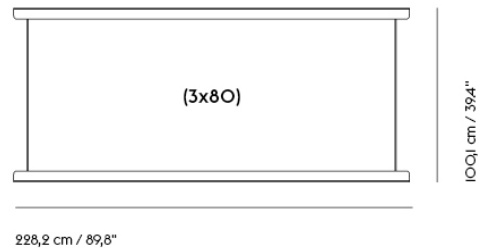

IN SITU MODULAR SOFA / FRAME SECTION (3 X 80)

Shipper Colli	1
Gross Weight (kg)	29,9
Net Weight (kg)	24,92
Warranty Period	10 years

Item No.	Color	Contract Price	Lead Time
Ready-To-Ship			
41560	Black - 3 x 80	SEK 5.546,10	-