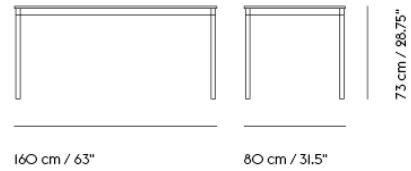

Shipper Colli	2
Gross Weight (kg)	25.4
Net Weight (kg)	20.14
Base color options	White, Black
Warranty Period	10 years

Item No.	Color	Contract Price	Lead Time
Made-To-Order			
64008	Black Laminate/Plywood/Black	SEK 11.605,70	6 weeks
64007	Black Laminate/Plywood/White	SEK 11.605,70	6 weeks
64006	White Laminate/Plywood/Black	SEK 11.605,70	6 weeks
64005	White Laminate/Plywood/White	SEK 11.605,70	6 weeks
64016	Black Nanolaminate/Plywood/Black	SEK 14.615,70	6 weeks
64015	Black Nanolaminate/Plywood/White	SEK 14.615,70	6 weeks
64014	White Nanolaminate/Plywood/Black	SEK 14.615,70	6 weeks
64013	White Nanolaminate/Plywood/White	SEK 14.615,70	6 weeks
64010	Black Linoleum/Plywood/Black	SEK 12.465,70	6 weeks
64009	Black Linoleum/Plywood/White	SEK 12.465,70	6 weeks
64789	Lacquered Oak Veneer/Plywood/Black	SEK 13.325,70	6 weeks
64788	Lacquered Oak Veneer/Plywood/White	SEK 13.325,70	6 weeks
Extras			
28801	Power Outlet - Black	SEK 3.826,10	-