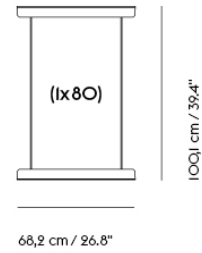

IN SITU MODULAR SOFA / FRAME SECTION (1 X 80)

Shipper Colli	1
Gross Weight (kg)	14
Net Weight (kg)	11.76
Warranty Period	10 years

Item No.	Color	Contract Price	Lead Time
Ready-To-Ship			
41555	Black - 1 x 80	SEK 1.848,10	-