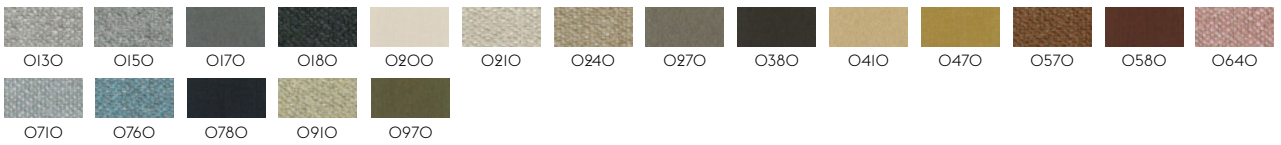

0100

**FIORD BY KVADRAT**

Designer: Tone Barnung & Louise Sigvardt.

Composition: 92% new wool worsted, 8% nylon.

Durability: 60.000 Martindale / Lightfastness 5-6.

101

**HALLINGDAL 65 BY KVADRAT**

Designer: Nanna Ditzel.