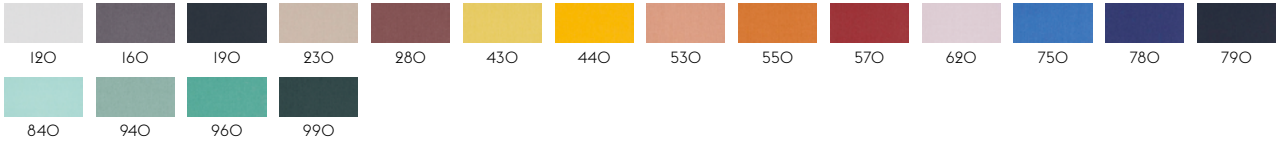

TWILL WEAVE BY KVADRAT

Designer: Jonathan Olivares.
Composition: 90% new wool (worsted), 10% nylon.
Durability: 60.000 Martindale / Lightfastness 5-7 (ISO I-8).
Sustainability: Complies with both EU ecolabel "The Flower" and Greenguard Gold Certification.

II0