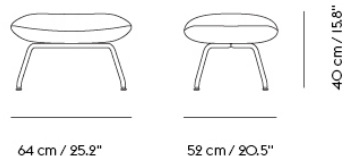

Shipper Colli	1
Gross Weight (kg)	20
Net Weight (kg)	18
Base color options	Anthracite Black or Chrome
Warranty Period	10 years

Item No.	Color	Contract Price	Lead Time
Ready-To-Ship			
87151-CHRO_128	Re-Wool I28/Chrome	SEK 7.305,70	-
Made-To-Order			
87105	Clara - All Colors	SEK 7.305,70	4 weeks
87104	Fiord - All Colors	SEK 7.305,70	4 weeks
87151	Re-wool - All Colors	SEK 7.305,70	4 weeks
87106	Rime - All Colors	SEK 7.305,70	4 weeks
87102	Steelcut - All Colors	SEK 7.305,70	4 weeks
87103	Steelcut Trio - All Colors	SEK 7.305,70	4 weeks
87108	Hallingdal - All Colors	SEK 7.868,10	4 weeks
87113	Still - All Colors	SEK 7.868,10	4 weeks
87109	Divina - All Colors	SEK 8.423,70	4 weeks
87110	Divina MD - All Colors	SEK 8.423,70	4 weeks
87111	Divina Melange - All Colors	SEK 8.423,70	4 weeks
87160	Ecriture - All Colors	SEK 8.423,70	4 weeks
87114	Vidar - All Colors	SEK 8.423,70	4 weeks
Extras			
80178	Felt Glides for Doze Lounge Chair and Ottoman (4 pcs per pack)	SEK 141,90	-
83061	Leather care set for Refine Leather	SEK 172,00	-