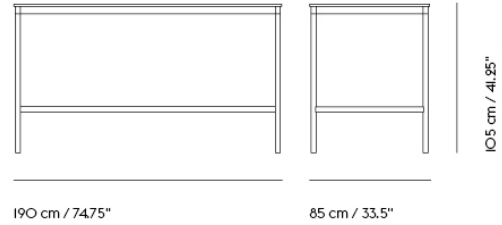

BASE HIGH TABLE / 190 X 85 H: 105 CM / 74.8 X 33.5 H: 41.3"

Shipper Colli	2
Gross Weight (kg)	47
Net Weight (kg)	40.25
Base color options	White, Black
Warranty Period	10 years

Item No.	Color	Contract Price	Lead Time
Ready-To-Ship			
62066	White Laminate/Plywood/Black	SEK 17.625,70	-
62065	White Laminate/Plywood/White	SEK 17.625,70	-
62070	Black Linoleum/Plywood/Black	SEK 19.345,70	-
62069	Black Linoleum/Plywood/White	SEK 19.345,70	-
64777	Lacquered Oak Veneer/Plywood/Black	SEK 21.495,70	-
64776	Lacquered Oak Veneer/Plywood/White	SEK 21.495,70	-
Made-To-Order			
62068	Black Laminate/Plywood/Black	SEK 17.625,70	8 weeks
62067	Black Laminate/Plywood/White	SEK 17.625,70	8 weeks
62076	Black Nanolaminat/Plywood/Black	SEK 22.785,70	8 weeks
62075	Black Nanolaminat/Plywood/White	SEK 22.785,70	8 weeks
62074	White Nanolaminat/Plywood/Black	SEK 22.785,70	8 weeks
62073	White Nanolaminat/Plywood/White	SEK 22.785,70	8 weeks
Extras			
28801	Power Outlet - Black	SEK 3.826,10	-