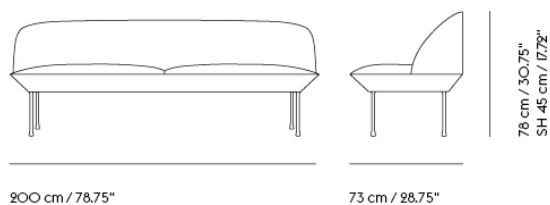

Shipper Colli	1
Gross Weight (kg)	49
Net Weight (kg)	44
Base color options	Black, Chrome, Dark Grey or Grey
Warranty Period	10 years

Item No.	Color	Contract Price	Lead Time
Made-To-Order			
15034	Canvas - All Colors	SEK 29.665,70	4 weeks
15030	Clara - All Colors	SEK 29.665,70	4 weeks
14831	Fiord - All Colors	SEK 29.665,70	4 weeks
19519	Re-wool - All Colors	SEK 29.665,70	4 weeks
19878	Rime - All Colors	SEK 29.665,70	4 weeks
15031	Steelcut - All Colors	SEK 29.665,70	4 weeks
15033	Steelcut Trio - All Colors	SEK 29.665,70	4 weeks
15032	Hallingdal - All Colors	SEK 31.815,70	4 weeks
15037	Divina - All Colors	SEK 34.825,70	4 weeks
15038	Divina MD - All Colors	SEK 34.825,70	4 weeks
15039	Divina Melange - All Colors	SEK 34.825,70	4 weeks
59873	Ecriture - All Colors	SEK 34.825,70	4 weeks
30134	Vidar - All Colors	SEK 34.825,70	4 weeks
COM/COL & Specials			
15036	COM - Textile	SEK 29.665,70	8 weeks
14832	COM - Imitation Leather	SEK 31.815,70	8 weeks