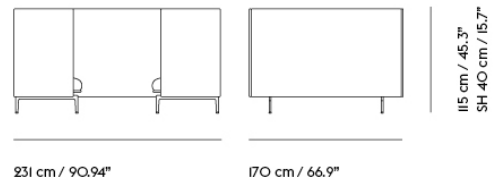

OUTLINE HIGHBACK CABIN 100 / 2-SEATER - POLISHED ALUMINUM BASE

Shipper Colli	3
Gross Weight (kg)	69
Net Weight (kg)	52
Warranty Period	10 years

Item No.	Color	Contract Price	Lead Time
Made-To-Order			
80876	Remix - All Colors	SEK 73.955,70	6 weeks
80948	Canvas - All Colors	SEK 85.135,70	6 weeks
80912	Clara - All Colors	SEK 85.135,70	6 weeks
80660	Fiord - All Colors	SEK 85.135,70	6 weeks
80840	Rime - All Colors	SEK 85.135,70	6 weeks
80768	Steelcut - All Colors	SEK 85.135,70	6 weeks
80732	Steelcut Trio - All Colors	SEK 85.135,70	6 weeks
80804	Hallingdal - All Colors	SEK 90.725,70	6 weeks
80984	Divina - All Colors	SEK 92.015,70	6 weeks
81020	Divina MD - All Colors	SEK 92.015,70	6 weeks
81056	Divina Melange - All Colors	SEK 92.015,70	6 weeks
76170	Ecriture - All Colors	SEK 92.015,70	6 weeks
81164	Vidar - All Colors	SEK 92.015,70	6 weeks
Extras			
28801	Power Outlet - Black	SEK 3.826,10	-
COM/COL & Specials			
75948	COM - Textile	SEK 83.415,70	6-12 weeks
76024	COM - Leather	SEK 137.595,70	6-12 weeks