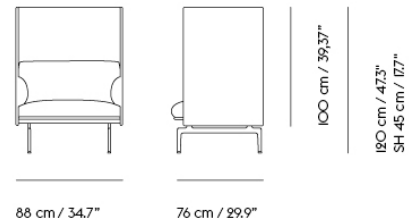

OUTLINE HIGHBACK SOFA 100 / 1-SEATER - POLISHED ALUMINUM BASE - SH: 45 CM / 17.7"

Shipper Colli	1
Gross Weight (kg)	63
Net Weight (kg)	54
Additional Information	Please note that the highback height for this product is 100 cm / 39.4"
Warranty Period	10 years

Item No.	Color	Contract Price	Lead Time
Made-To-Order			
73745	Remix - All Colors	SEK 27.945,70	6 weeks
73747	Canvas - All Colors	SEK 31.815,70	6 weeks
73746	Clara - All Colors	SEK 31.815,70	6 weeks
73739	Fiord - All Colors	SEK 31.815,70	6 weeks
73744	Rime - All Colors	SEK 31.815,70	6 weeks
73742	Steelcut - All Colors	SEK 31.815,70	6 weeks
73741	Steelcut Trio - All Colors	SEK 31.815,70	6 weeks
73743	Hallingdal - All Colors	SEK 34.395,70	6 weeks
73748	Divina - All Colors	SEK 36.115,70	6 weeks
73749	Divina MD - All Colors	SEK 36.115,70	6 weeks
73750	Divina Melange - All Colors	SEK 36.115,70	6 weeks
76296	Ecriture - All Colors	SEK 36.115,70	6 weeks
73757	Vidar - All Colors	SEK 36.115,70	6 weeks
Extras			
83061	Leather care set for Refine Leather	SEK 172,00	-
28801	Power Outlet - Black	SEK 3.826,10	-
COM/COL & Specials			
73752	COM - Textile	SEK 31.815,70	6-12 weeks
73756	COM - Imitation Leather	SEK 34.395,70	6-12 weeks