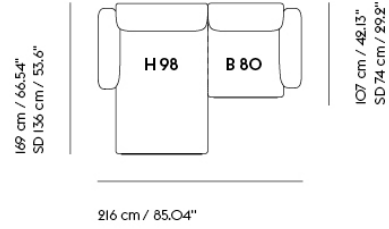

IN SITU MODULAR SOFA / 2-SEATER - CONFIGURATION 5

Shipper Colli 5
Gross Weight (kg) 133.8
Net Weight (kg) 103.21
Warranty Period 10 years

Item No.	Color	Contract Price	Lead Time
Ready-To-Ship			
99815	Frame and Module - Ecriture 240/Black	SEK 41.705,70	-