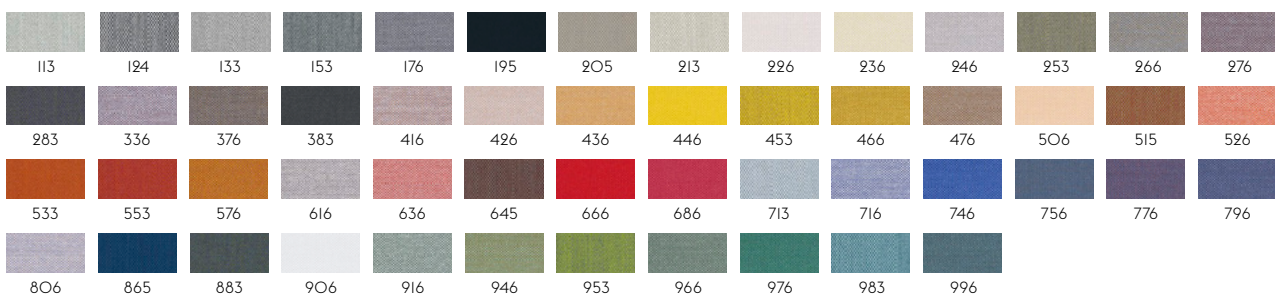

Durability: 100,000 martindale / Lightfastness 5-7 (ISO I-8).

Sustainability: Complies with both EU ecolabel "The Flower" and Greenguard Gold Certification.

105

**STILL BY KVADRAT**

Designer: Georgina Wright.  
Composition: 100% Trevira CS.  
Durability: 50.000 Martindale / Lightfastness: 6