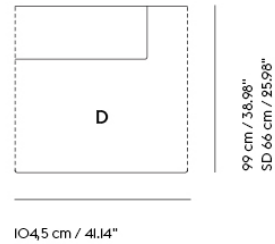

CONNECT SOFT MODULAR SOFA / RIGHT OPEN-ENDED (D)

Shipper Colli	1
Gross Weight (kg)	46
Net Weight (kg)	34.3
Please note	This product features an open end on the right-hand side when facing the product from the front.
Warranty Period	10 years

Item No.	Color	Contract Price	Lead Time
Ready-To-Ship			
94512-128	Re-wool 128	SEK 15.905,70	-
Made-To-Order			
94521	Remix - All Colors	SEK 14.615,70	6 weeks
94566	Canvas - All Colors	SEK 15.905,70	6 weeks
94575	Clara - All Colors	SEK 15.905,70	6 weeks
94539	Fiord - All Colors	SEK 15.905,70	6 weeks
94512	Re-wool - All Colors	SEK 15.905,70	6 weeks
94530	Rime - All Colors	SEK 15.905,70	6 weeks
94548	Steelcut - All Colors	SEK 15.905,70	6 weeks
94557	Steelcut Trio - All Colors	SEK 15.905,70	6 weeks
94584	Hallingdal - All Colors	SEK 16.335,70	6 weeks
94593	Divina - All Colors	SEK 16.765,70	6 weeks
94602	Divina MD - All Colors	SEK 16.765,70	6 weeks
94611	Divina Melange - All Colors	SEK 16.765,70	6 weeks
98845	Ecriture - All Colors	SEK 16.765,70	6 weeks
76364	Vidar - All Colors	SEK 16.765,70	6 weeks
COM/COL & Specials			
94647	COM - Textile	SEK 15.905,70	6-12 weeks