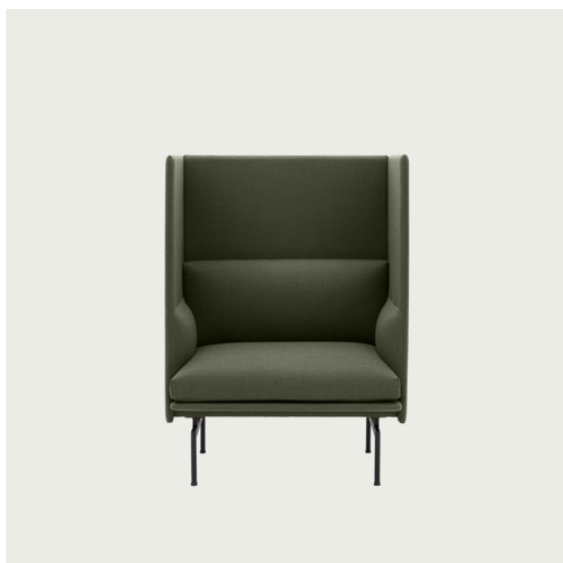

OUTLINE HIGHBACK SOFA 100 / 1-SEATER - BLACK BASE - SH: 45 CM / 17.7"

Shipper Colli	1
Gross Weight (kg)	63
Net Weight (kg)	54
Additional Information	Please note that the highback height for this product is 100 cm / 39.4"
Warranty Period	10 years

Item No.	Color	Contract Price	Lead Time
Made-To-Order			
73701	Remix - All Colors	SEK 26.225,70	6 weeks
73703	Canvas - All Colors	SEK 30.095,70	6 weeks
73702	Clara - All Colors	SEK 30.095,70	6 weeks
73695	Fiord - All Colors	SEK 30.095,70	6 weeks
73700	Rime - All Colors	SEK 30.095,70	6 weeks
73698	Steelcut - All Colors	SEK 30.095,70	6 weeks
73697	Steelcut Trio - All Colors	SEK 30.095,70	6 weeks
73699	Hallingdal - All Colors	SEK 32.675,70	6 weeks
73704	Divina - All Colors	SEK 34.395,70	6 weeks
73705	Divina MD - All Colors	SEK 34.395,70	6 weeks
73706	Divina Melange - All Colors	SEK 34.395,70	6 weeks
76294	Ecriture - All Colors	SEK 34.395,70	6 weeks
73713	Vidar - All Colors	SEK 34.395,70	6 weeks
Extras			
83061	Leather care set for Refine Leather	SEK 172,00	-
28801	Power Outlet - Black	SEK 3.826,10	-
COM/COL & Specials			
73712	COM - Imitation Leather	SEK 32.675,70	6-12 weeks
73708	COM - Textile	SEK 34.395,70	6-12 weeks