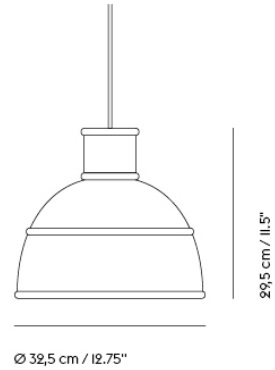

Shipper Colli 1
Gross Weight (kg) 1.76
Net Weight (kg) 1.22
Warranty Period 5 years

Item No.	Color	Contract Price	Lead Time
Ready-To-Ship			
14210	Beige-Rose	SEK 1.848,10	-
14201	Black	SEK 1.848,10	-
14200	Dark Grey	SEK 1.848,10	-
14206	Dusty Red	SEK 1.848,10	-
14204	Green	SEK 1.848,10	-
14203	Light Grey	SEK 1.848,10	-
14208	Mustard	SEK 1.848,10	-
14211	Olive	SEK 1.848,10	-
14205	Orange	SEK 1.848,10	-
14209	Terracotta	SEK 1.848,10	-
14207	White	SEK 1.848,10	-
14202	Yellow	SEK 1.848,10	-
Extras			
12292	Unfold / E27 Cord - Beige-Rose (per linear meter)	SEK 26,00	-
12285	Unfold / E27 Cord - Black (per linear meter)	SEK 26,00	-
12280	Unfold / E27 Cord - Dark Grey (per linear meter)	SEK 26,00	-
12288	Unfold / E27 Cord - Light Grey (per linear meter)	SEK 26,00	-
12293	Unfold / E27 Cord - Olive (per linear meter)	SEK 26,00	-
12289	Unfold / E27 Cord - Orange (per linear meter) ***	SEK 26,00	-
12291	Unfold / E27 Cord - Terracotta (per linear meter)	SEK 26,00	-
12281	Unfold / E27 Cord - White (per linear meter)	SEK 26,00	-