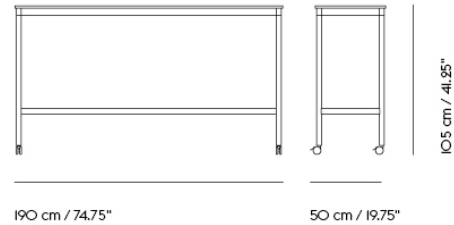

BASE HIGH TABLE / WITH CASTORS / 190 X 50 H: 105 CM / 74.8 X 19.7 H: 41.3"

Shipper Colli	2
Gross Weight (kg)	39
Net Weight (kg)	34.2
Base color options	White, Black
Warranty Period	10 years

Item No.	Color	Contract Price	Lead Time
Made-To-Order			
64312	Black Laminate/Plywood/Black	SEK 18.485,70	8 weeks
64376	Black Laminate/Plywood/White	SEK 18.485,70	8 weeks
64352	White Laminate/Plywood/Black	SEK 18.485,70	8 weeks
64415	White Laminate/Plywood/White	SEK 18.485,70	8 weeks
64328	Black Nanolaminate/Plywood/Black	SEK 24.505,70	8 weeks
64392	Black Nanolaminate/Plywood/White	SEK 24.505,70	8 weeks
64360	White Nanolaminate/Plywood/Black	SEK 24.505,70	8 weeks
64424	White Nanolaminate/Plywood/White	SEK 24.505,70	8 weeks
64321	Black Linoleum/Plywood/Black	SEK 20.205,70	8 weeks
64385	Black Linoleum/Plywood/White	SEK 20.205,70	8 weeks
64336	Lacquered Oak Veneer/Plywood/Black	SEK 22.785,70	8 weeks
64400	Lacquered Oak Veneer/Plywood/White	SEK 22.785,70	8 weeks
Extras			
28801	Power Outlet - Black	SEK 3.826,10	-