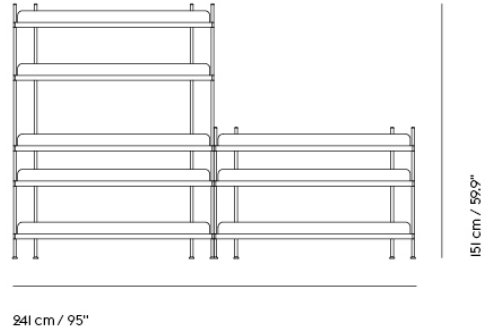

COMPILE SHELVING SYSTEM / CONFIGURATION 7

Shipper Colli	9
Gross Weight (kg)	89.22
Net Weight (kg)	72.6
Warranty Period	10 years

Item No.	Color	Contract Price	Lead Time
Ready-To-Ship			
50080	Black	SEK 22.355,70	-
50081	Grey	SEK 22.355,70	-
50082	White	SEK 22.355,70	-