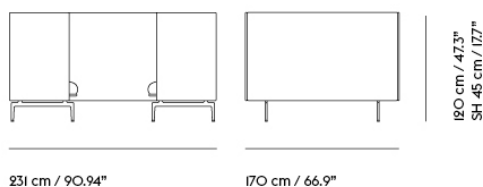

OUTLINE HIGHBACK CABIN 100 / 2-SEATER - BLACK BASE - SH: 45 CM / 17.7"

Shipper Colli	3
Gross Weight (kg)	69
Net Weight (kg)	52
Warranty Period	10 years

Item No.	Color	Contract Price	Lead Time
Made-To-Order			
80884	Remix - All Colors	SEK 70.515,70	6 weeks
80956	Canvas - All Colors	SEK 81.695,70	6 weeks
80920	Clara - All Colors	SEK 81.695,70	6 weeks
80668	Fiord - All Colors	SEK 81.695,70	6 weeks
80848	Rime - All Colors	SEK 81.695,70	6 weeks
80776	Steelcut - All Colors	SEK 81.695,70	6 weeks
80740	Steelcut Trio - All Colors	SEK 81.695,70	6 weeks
80812	Hallingdal - All Colors	SEK 87.285,70	6 weeks
80992	Divina - All Colors	SEK 88.575,70	6 weeks
81028	Divina MD - All Colors	SEK 88.575,70	6 weeks
81064	Divina Melange - All Colors	SEK 88.575,70	6 weeks
76174	Ecriture - All Colors	SEK 88.575,70	6 weeks
81172	Vidar - All Colors	SEK 88.575,70	6 weeks
Extras			
28801	Power Outlet - Black	SEK 3.826,10	-
COM/COL & Specials			
75956	COM - Textile	SEK 85.135,70	6-12 weeks
76032	COM - Leather	SEK 139.315,70	6-12 weeks