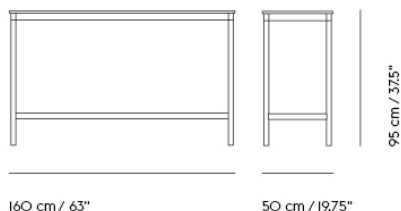

BASE HIGH TABLE / 160 X 50 H: 95 CM / 63 X 19.7 H: 37.4"

Shipper Colli	2
Gross Weight (kg)	23
Net Weight (kg)	17.22
Base color options	White, Black
Warranty Period	10 years

Item No.	Color	Contract Price	Lead Time
Made-To-Order			
62088	Black Laminate/Plywood/Black	SEK 16.765,70	8 weeks
62087	Black Laminate/Plywood/White	SEK 16.765,70	8 weeks
62086	White Laminate/Plywood/Black	SEK 16.765,70	8 weeks
62085	White Laminate/Plywood/White	SEK 16.765,70	8 weeks
62096	Black Nanolaminat/Plywood/Black	SEK 20.205,70	8 weeks
62095	Black Nanolaminat/Plywood/White	SEK 20.205,70	8 weeks
62094	White Nanolaminat/Plywood/Black	SEK 20.205,70	8 weeks
62093	White Nanolaminat/Plywood/White	SEK 20.205,70	8 weeks
62090	Black Linoleum/Plywood/Black	SEK 18.485,70	8 weeks
62089	Black Linoleum/Plywood/White	SEK 18.485,70	8 weeks
64779	Lacquered Oak Veneer/Plywood/Black	SEK 19.345,70	8 weeks
64778	Lacquered Oak Veneer/Plywood/White	SEK 19.345,70	8 weeks
Extras			
28801	Power Outlet - Black	SEK 3.826,10	-