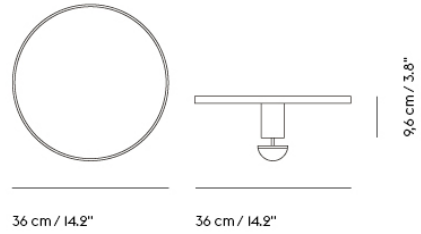

Shipper Colli 1
Gross Weight (kg) 3.603
Net Weight (kg) 1.4
Warranty Period 5 years

Item No.	Color	Contract Price	Lead Time
Ready-To-Ship			
39965	Oak	SEK 1.504,10	-