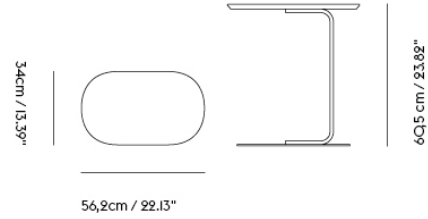

Shipper Colli | 1
Gross Weight (kg) | 12.577
Net Weight (kg) | 11.5
Warranty Period | 5 Years

Item No.	Color	Contract Price	Lead Time
Ready-To-Ship			
13902	Black	SEK 3.693,70	-
13903	Blue-Grey	SEK 3.693,70	-
13898	Dark Green	SEK 3.693,70	-
13901	Off-White	SEK 3.693,70	-
13899	Solid Oak/Off-White	SEK 4.037,70	-
13900	Solid Smoked Oak/Black	SEK 4.037,70	-