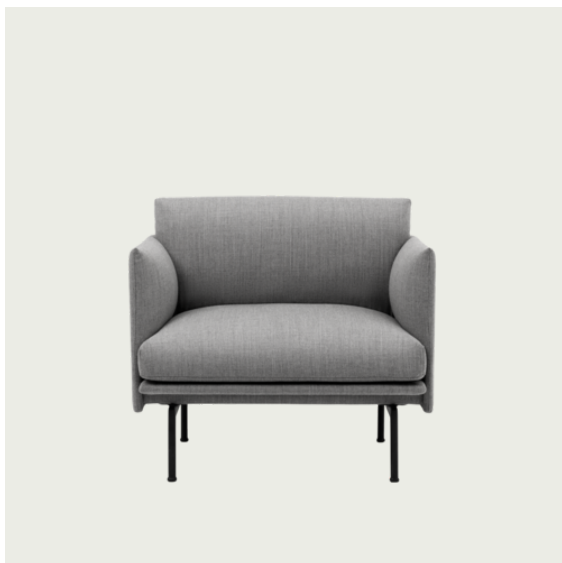

Shipper Colli |
Gross Weight (kg) 29
Net Weight (kg) 24
Warranty Period 10 years

Item No.	Color	Contract Price	Lead Time
Made-To-Order			
26808	Remix - All Colors	SEK 16.765,70	6 weeks
26810	Canvas - All Colors	SEK 19.775,70	6 weeks
26809	Clara - All Colors	SEK 19.775,70	6 weeks
26802	Fiord - All Colors	SEK 19.775,70	6 weeks
26807	Rime - All Colors	SEK 19.775,70	6 weeks
26805	Steelcut - All Colors	SEK 19.775,70	6 weeks
26804	Steelcut Trio - All Colors	SEK 19.775,70	6 weeks
26806	Hallingdal - All Colors	SEK 22.355,70	6 weeks
26811	Divina - All Colors	SEK 22.785,70	6 weeks
26812	Divina MD - All Colors	SEK 22.785,70	6 weeks
26813	Divina Melange - All Colors	SEK 22.785,70	6 weeks
76184	Ecriture - All Colors	SEK 22.785,70	6 weeks
26820	Vidar - All Colors	SEK 22.785,70	6 weeks
Extras			
83061	Leather care set for Refine Leather	SEK 172,00	-
28801	Power Outlet - Black	SEK 3.826,10	-
COM/COL & Specials			
26815	COM - Textile	SEK 19.775,70	6-12 weeks
26819	COM - Imitation Leather	SEK 22.355,70	6-12 weeks
26818	COM - Leather	SEK 27.515,70	6-12 weeks