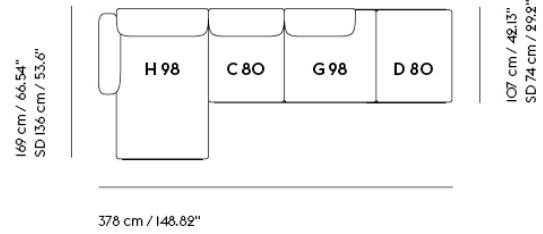

IN SITU MODULAR SOFA / 4-SEATER - CONFIGURATION 5

Shipper Colli   7
Gross Weight (kg)   193
Net Weight (kg)   146.98
Warranty Period   10 years

Item No.	Color	Contract Price	Lead Time
Ready-To-Ship			
99831	Frame and Module - Ecriture 240/Black	SEK 61.915,70	-