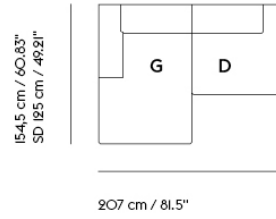

CONNECT SOFT MODULAR SOFA / 2-SEATER - CONFIGURATION 3

Shipper Colli 2
Gross Weight (kg) 113.2
Net Weight (kg) 86.4
Warranty Period 10 years

Item No.	Color	Contract Price	Lead Time
Made-To-Order			
96010	Re-wool 128	SEK 37.835,70	6 weeks