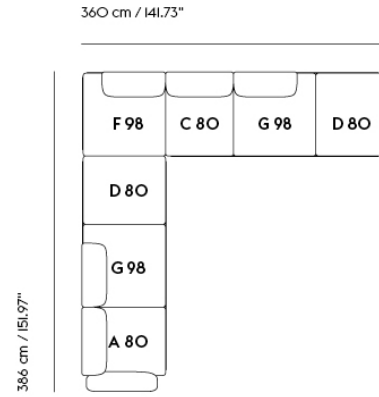

IN SITU MODULAR SOFA / CORNER - CONFIGURATION 8

Shipper Colli 12
Gross Weight (kg) 288.5
Net Weight (kg) 218.46
Warranty Period 10 years

Item No.	Color	Contract Price	Lead Time
Ready-To-Ship			
99839	Frame and Module - Ecriture 240/Black	SEK 95,025,70	-