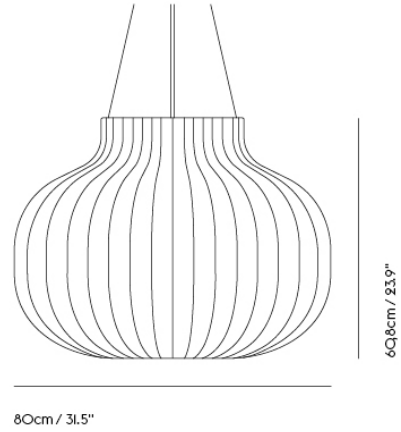

**STRAND PENDANT LAMP / CLOSED - Ø
80 CM / 31.5"**

Shipper Colli 1
Gross Weight (kg) 11.05
Net Weight (kg) 6.7
Warranty Period 5 years

Item No.	Color	Contract Price	Lead Time
Ready-To-Ship			
22454	White - Closed	SEK 8.642,10	-