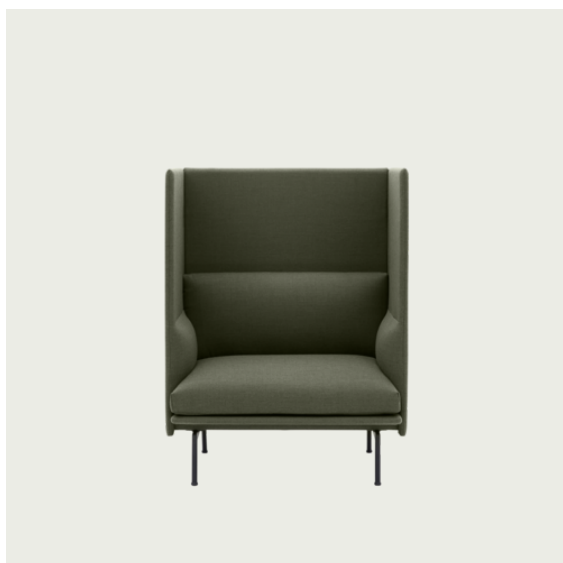

OUTLINE HIGHBACK SOFA 100 / 1-SEATER - BLACK BASE

Shipper Colli	1
Gross Weight (kg)	63
Net Weight (kg)	54
Additional Information	Please note that the highback height for this product is 100 cm / 39.4"
Warranty Period	10 years

Item No.	Color	Contract Price	Lead Time
Made-To-Order			
69384	Remix - All Colors	SEK 26.225,70	6 weeks
69386	Canvas - All Colors	SEK 30.095,70	6 weeks
69385	Clara - All Colors	SEK 30.095,70	6 weeks
69378	Fiord - All Colors	SEK 30.095,70	6 weeks
69383	Rime - All Colors	SEK 30.095,70	6 weeks
69381	Steelcut - All Colors	SEK 30.095,70	6 weeks
69380	Steelcut Trio - All Colors	SEK 30.095,70	6 weeks
69382	Hallingdal - All Colors	SEK 32.675,70	6 weeks
69387	Divina - All Colors	SEK 34.395,70	6 weeks
69388	Divina MD - All Colors	SEK 34.395,70	6 weeks
69389	Divina Melange - All Colors	SEK 34.395,70	6 weeks
76252	Ecriture - All Colors	SEK 34.395,70	6 weeks
69396	Vidar - All Colors	SEK 34.395,70	6 weeks
Extras			
83061	Leather care set for Refine Leather	SEK 172,00	-
28801	Power Outlet - Black	SEK 3.826,10	-
COM/COL & Specials			
69395	COM - Imitation Leather	SEK 32.675,70	6-12 weeks
69391	COM - Textile	SEK 34.395,70	6-12 weeks