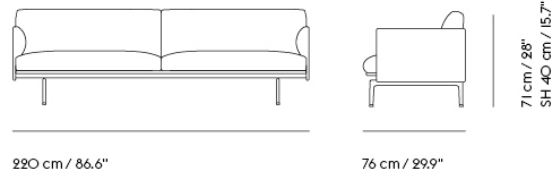

OUTLINE STUDIO SOFA / 220 CM / 86.6" - BLACK BASE

Shipper Colli	1
Gross Weight (kg)	83
Net Weight (kg)	66
Warranty Period	10 years

Item No.	Color	Contract Price	Lead Time
Made-To-Order			
69208	Remix - All Colors	SEK 28.375,70	6 weeks
69210	Canvas - All Colors	SEK 33.535,70	6 weeks
69209	Clara - All Colors	SEK 33.535,70	6 weeks
69202	Fiord - All Colors	SEK 33.535,70	6 weeks
69207	Rime - All Colors	SEK 33.535,70	6 weeks
69205	Steelcut - All Colors	SEK 33.535,70	6 weeks
69204	Steelcut Trio - All Colors	SEK 33.535,70	6 weeks
69206	Hallingdal - All Colors	SEK 35.255,70	6 weeks
69211	Divina - All Colors	SEK 36.975,70	6 weeks
69212	Divina MD - All Colors	SEK 36.975,70	6 weeks
69213	Divina Melange - All Colors	SEK 36.975,70	6 weeks
76244	Ecriture - All Colors	SEK 36.975,70	6 weeks
69220	Vidar - All Colors	SEK 36.975,70	6 weeks
Extras			
83061	Leather care set for Refine Leather	SEK 172,00	-
28801	Power Outlet - Black	SEK 3.826,10	-
COM/COL & Specials			
69215	COM - Textile	SEK 33.535,70	6-12 weeks
69219	COM - Imitation Leather	SEK 35.255,70	6-12 weeks
69218	COM - Leather	SEK 52.025,70	6-12 weeks