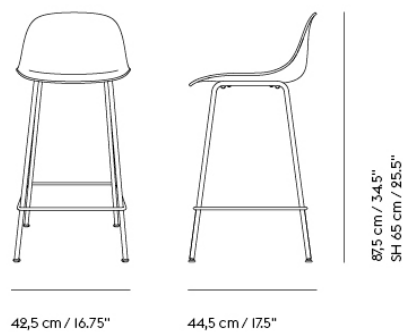

FIBER COUNTER STOOL / TUBE BASE - WITH BACKREST - 65 CM / 25.6"

Shipper Colli	1
Gross Weight (kg)	7
Net Weight (kg)	5.1
Base color options	Anthracite Black, Dusty Green, Grey or White
Warranty Period	10 years

Item No.	Color	Contract Price	Lead Time
Ready-To-Ship			
58917	Black/Anthracite Black (Recycled Plastic)	SEK 2.450,10	-
58918	Grey/Grey (Recycled Plastic)	SEK 2.450,10	-
58919	Natural White/White (Recycled Plastic)	SEK 2.450,10	-
Made-To-Order			
59078	Dusty Green/Dusty Green (Recycled Plastic)	SEK 2.450,10	3 weeks
59079	Ochre/Black (Recycled Plastic)	SEK 2.450,10	3 weeks
23690	Remix - All Colors	SEK 4.381,70	4 weeks
23698	Canvas - All Colors	SEK 4.858,10	4 weeks
23697	Clara - All Colors	SEK 4.858,10	4 weeks
59562	Fiord - All Colors	SEK 4.858,10	4 weeks
55028	Hero - All Colors	SEK 4.858,10	4 weeks
19675	Re-wool - All Colors	SEK 4.858,10	4 weeks
23691	Steelcut - All Colors	SEK 4.858,10	4 weeks
23692	Steelcut Trio - All Colors	SEK 4.858,10	4 weeks
23693	Hallingdal - All Colors	SEK 5.202,10	4 weeks
23694	Divina - All Colors	SEK 5.327,70	4 weeks
23699	Divina MD - All Colors	SEK 5.327,70	4 weeks
23700	Divina Melange - All Colors	SEK 5.327,70	4 weeks
59346	Ecriture - All Colors	SEK 5.327,70	4 weeks
59457	Vidar - All Colors	SEK 5.327,70	4 weeks