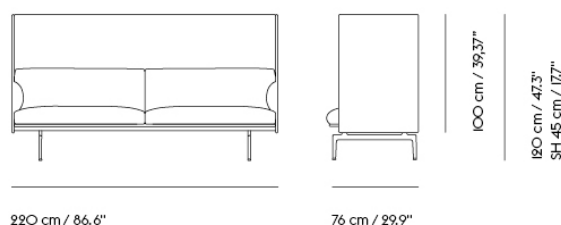

OUTLINE HIGHBACK SOFA 100 / 3-SEATER - BLACK BASE - SH: 45 CM / 17.7"

Shipper Colli	1
Gross Weight (kg)	75
Net Weight (kg)	69
Additional Information	Please note that the highback height for this product is 100 cm / 39.4"
Warranty Period	10 years

Item No.	Color	Contract Price	Lead Time
Made-To-Order			
69652	Remix - All Colors	SEK 40.415,70	6 weeks
69654	Canvas - All Colors	SEK 45.145,70	6 weeks
69653	Clara - All Colors	SEK 45.145,70	6 weeks
69646	Fiord - All Colors	SEK 45.145,70	6 weeks
69651	Rime - All Colors	SEK 45.145,70	6 weeks
69649	Steelcut - All Colors	SEK 45.145,70	6 weeks
69648	Steelcut Trio - All Colors	SEK 45.145,70	6 weeks
69650	Hallingdal - All Colors	SEK 47.725,70	6 weeks
69655	Divina - All Colors	SEK 51.165,70	6 weeks
69656	Divina MD - All Colors	SEK 51.165,70	6 weeks
69657	Divina Melange - All Colors	SEK 51.165,70	6 weeks
76264	Ecriture - All Colors	SEK 51.165,70	6 weeks
69664	Vidar - All Colors	SEK 51.165,70	6 weeks
Extras			
83061	Leather care set for Refine Leather	SEK 172,00	-
28801	Power Outlet - Black	SEK 3.826,10	-
COM/COL & Specials			
69659	COM - Textile	SEK 45.145,70	6-12 weeks
69663	COM - Imitation Leather	SEK 49.445,70	6-12 weeks