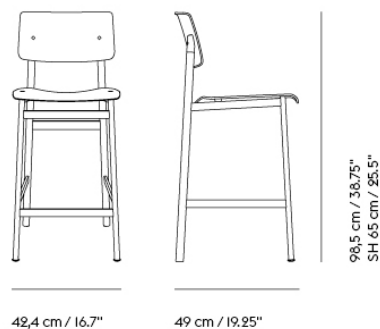

Shipper Colli	1
Gross Weight (kg)	11.55
Net Weight (kg)	8
Base color options	Black, Deep Red, Dusty Green or Grey
Warranty Period	10 years

Item No.	Color	Contract Price	Lead Time
Ready-To-Ship			
30225	Black/Black	SEK 4.514,10	-
30221	Oak/Black	SEK 4.514,10	-
30256	Oak/Deep Red	SEK 4.514,10	-
30224	Oak/Dusty Green	SEK 4.514,10	-
30257	Oak/Grey	SEK 4.514,10	-
30267	Stained Dark Brown/Black	SEK 4.514,10	-
Made-To-Order			
30258	Stained Dark Brown/Grey	SEK 4.514,10	>MOQ: 4 7 weeks
40205	Remix - Black/Black	SEK 5.890,10	>MOQ: 4 7 weeks
40206	Remix - Black/Dark Stained Brown	SEK 5.890,10	>MOQ: 4 7 weeks
40201	Remix - Black/Oak	SEK 5.890,10	>MOQ: 4 7 weeks
34577	Remix - Deep Red/Oak	SEK 5.890,10	>MOQ: 4 7 weeks
40204	Remix - Dusty Green/Oak	SEK 5.890,10	>MOQ: 4 7 weeks
34467	Remix - Grey/Oak	SEK 5.890,10	>MOQ: 4 7 weeks
34681	Remix - Grey/Stained Dark Brown	SEK 5.890,10	>MOQ: 4 7 weeks
40285	Canvas - Black/Black	SEK 6.148,10	>MOQ: 4 7 weeks
40286	Canvas - Black/Dark Stained Brown	SEK 6.148,10	>MOQ: 4 7 weeks
40281	Canvas - Black/Oak	SEK 6.148,10	>MOQ: 4 7 weeks
34585	Canvas - Deep Red/Oak	SEK 6.148,10	>MOQ: 4 7 weeks
34475	Canvas - Grey/Oak	SEK 6.148,10	>MOQ: 4 7 weeks
34688	Canvas - Grey/Stained Dark Brown	SEK 6.148,10	>MOQ: 4 7 weeks