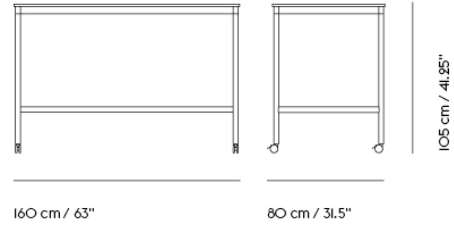

BASE HIGH TABLE / WITH CASTORS / 160 X 80 H: 105 CM / 63 X 31.5 H: 41.3"

Shipper Colli	2
Gross Weight (kg)	37.4
Net Weight (kg)	31.67
Base color options	White, Black
Warranty Period	10 years

Item No.	Color	Contract Price	Lead Time
Made-To-Order			
64310	Black Laminate/Plywood/Black	SEK 18.055,70	8 weeks
64374	Black Laminate/Plywood/White	SEK 18.055,70	8 weeks
64350	White Laminate/Plywood/Black	SEK 18.055,70	8 weeks
64413	White Laminate/Plywood/White	SEK 18.055,70	8 weeks
64326	Black Nanolaminat/Plywood/Black	SEK 21.495,70	8 weeks
64390	Black Nanolaminat/Plywood/White	SEK 21.495,70	8 weeks
64358	White Nanolaminat/Plywood/Black	SEK 21.495,70	8 weeks
64422	White Nanolaminat/Plywood/White	SEK 21.495,70	8 weeks
64317	Black Linoleum/Plywood/Black	SEK 19.775,70	8 weeks
64381	Black Linoleum/Plywood/White	SEK 19.775,70	8 weeks
64334	Lacquered Oak Veneer/Plywood/Black	SEK 20.205,70	8 weeks
64398	Lacquered Oak Veneer/Plywood/White	SEK 20.205,70	8 weeks
Extras			
28801	Power Outlet - Black	SEK 3.826,10	-