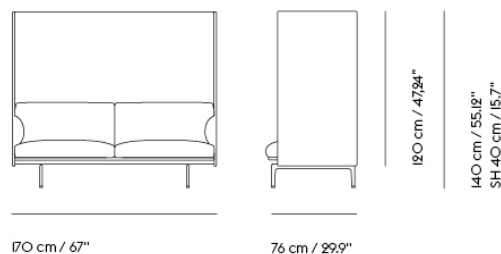

OUTLINE HIGHBACK SOFA 120 / 2-SEATER - POLISHED ALUMINUM BASE

Shipper Colli	1
Gross Weight (kg)	54
Net Weight (kg)	38
Additional Information	Please note that the highback height for this product is 120 cm / 47.2"
Warranty Period	10 years

Item No.	Color	Contract Price	Lead Time
Made-To-Order			
75342	Remix - All Colors	SEK 39.555,70	6 weeks
75422	Canvas - All Colors	SEK 44.715,70	6 weeks
75382	Clara - All Colors	SEK 44.715,70	6 weeks
75102	Fiord - All Colors	SEK 44.715,70	6 weeks
75302	Rime - All Colors	SEK 44.715,70	6 weeks
75222	Steelcut - All Colors	SEK 44.715,70	6 weeks
75182	Steelcut Trio - All Colors	SEK 44.715,70	6 weeks
75262	Hallingdal - All Colors	SEK 46.865,70	6 weeks
75462	Divina - All Colors	SEK 48.155,70	6 weeks
75502	Divina MD - All Colors	SEK 48.155,70	6 weeks
75542	Divina Melange - All Colors	SEK 48.155,70	6 weeks
76112	Ecriture - All Colors	SEK 48.155,70	6 weeks
75662	Vidar - All Colors	SEK 48.155,70	6 weeks
Extras			
28801	Power Outlet - Black	SEK 3.826,10	-
COM/COL & Specials			
75908	COM - Textile	SEK 44.715,70	6-12 weeks
75984	COM - Leather	SEK 73.095,70	6-12 weeks