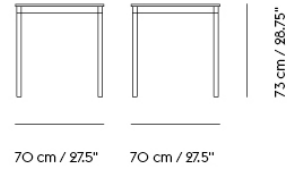

Shipper Colli	2
Gross Weight (kg)	14.3
Net Weight (kg)	8.73
Base color options	White, Black
Warranty Period	10 years

Item No.	Color	Contract Price	Lead Time
Made-To-Order			
64128	Black Laminate/Plywood/Black	SEK 9.455,70	6 weeks
64127	Black Laminate/Plywood/White	SEK 9.455,70	6 weeks
64126	White Laminate/Plywood/Black	SEK 9.455,70	6 weeks
64125	White Laminate/Plywood/White	SEK 9.455,70	6 weeks
64136	Black Nanolaminate/Plywood/Black	SEK 12.465,70	6 weeks
64135	Black Nanolaminate/Plywood/White	SEK 12.465,70	6 weeks
64134	White Nanolaminate/Plywood/Black	SEK 12.465,70	6 weeks
64133	White Nanolaminate/Plywood/White	SEK 12.465,70	6 weeks
64130	Black Linoleum/Plywood/Black	SEK 9.885,70	6 weeks
64129	Black Linoleum/Plywood/White	SEK 9.885,70	6 weeks
64800	Lacquered Oak Veneer/Plywood/Black	SEK 9.885,70	6 weeks
64801	Lacquered Oak Veneer/Plywood/White	SEK 9.885,70	6 weeks
Extras			
28801	Power Outlet - Black	SEK 3.826,10	-