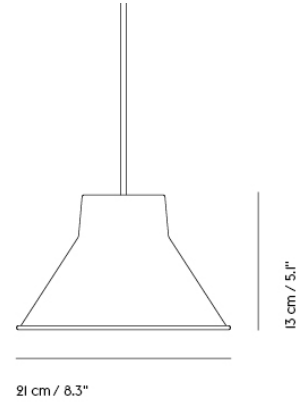

TOP PENDANT LAMP / Ø 21 CM / 8.3"

481

Shipper Colli 1
Gross Weight (kg) 1.52
Net Weight (kg) 0.8
Warranty Period 5 Years

Item No.	Color	Contract Price	Lead Time
Ready-To-Ship			
22868	Dark Green	SEK 1.504,10	-
22867	Deep Red	SEK 1.504,10	-
22865	Grey	SEK 1.504,10	-
22866	Sand	SEK 1.504,10	-