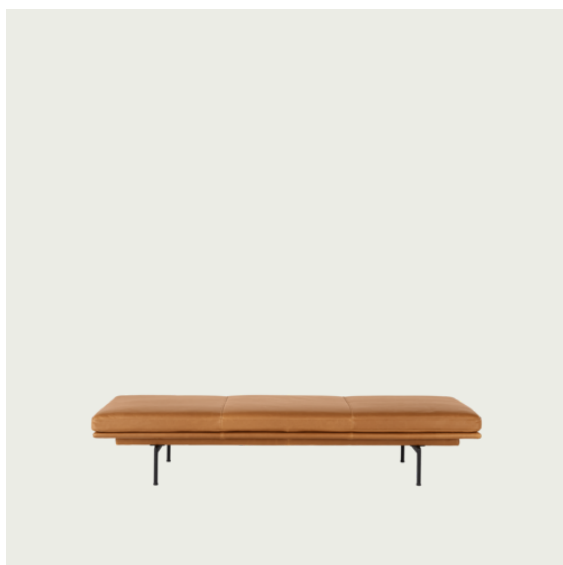

Shipper Colli 1
Gross Weight (kg) 50
Net Weight (kg) 40
Warranty Period 5 years

Item No.	Color	Contract Price	Lead Time
Made-To-Order			
69472	Remix - All Colors	SEK 21.065,70	6 weeks
69474	Canvas - All Colors	SEK 24.075,70	6 weeks
69473	Clara - All Colors	SEK 24.075,70	6 weeks
69466	Fiord - All Colors	SEK 24.075,70	6 weeks
69471	Rime - All Colors	SEK 24.075,70	6 weeks
69469	Steelcut - All Colors	SEK 24.075,70	6 weeks
69468	Steelcut Trio - All Colors	SEK 24.075,70	6 weeks
69470	Hallingdal - All Colors	SEK 25.795,70	6 weeks
69475	Divina - All Colors	SEK 26.225,70	6 weeks
69476	Divina MD - All Colors	SEK 26.225,70	6 weeks
69477	Divina Melange - All Colors	SEK 26.225,70	6 weeks
76256	Ecriture - All Colors	SEK 26.225,70	6 weeks
69484	Vidar - All Colors	SEK 26.225,70	6 weeks
Extras			
83061	Leather care set for Refine Leather	SEK 172,00	-
28801	Power Outlet - Black	SEK 3.826,10	-
COM/COL & Specials			
69479	COM - Textile	SEK 24.075,70	6-12 weeks
69483	COM - Imitation Leather	SEK 25.795,70	6-12 weeks
69482	COM - Leather	SEK 34.395,70	6-12 weeks