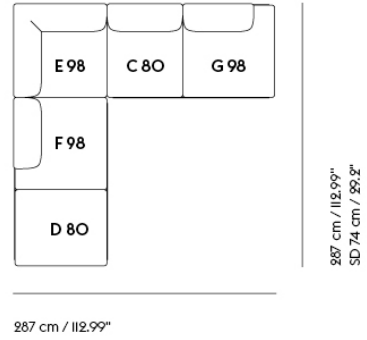

IN SITU MODULAR SOFA / CORNER - CONFIGURATION 5

Shipper Colli IO
Gross Weight (kg) 221.3
Net Weight (kg) 171.7
Warranty Period 10 years

Item No.	Color	Contract Price	Lead Time
Ready-To-Ship			
99836	Frame and Module - Ecriture 240/Black	SEK 73.955,70	-