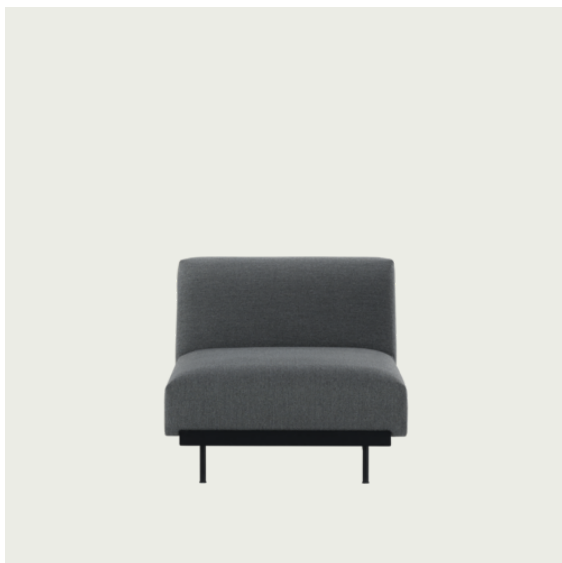

IN SITU MODULAR SOFA / CENTRE MODULE (C80)

Shipper Colli	1
Gross Weight (kg)	30.2
Net Weight (kg)	23.53
Please note	This variant is a Seating Module only and does not include a Frame Section.
Warranty Period	10 years

Item No.	Color	Contract Price	Lead Time
Ready-To-Ship			
98864-240	Ecriture 240	SEK 12.895,70	-
Made-To-Order			
99035	Remix - All Colors	SEK 9.885,70	6 weeks
41140	Fiord - All Colors	SEK 11.605,70	6 weeks
95502	Re-wool - All Colors	SEK 11.605,70	6 weeks
41149	Hallingdal - All Colors	SEK 12.465,70	6 weeks
41158	Divina - All Colors	SEK 12.895,70	6 weeks
41167	Divina MD - All Colors	SEK 12.895,70	6 weeks
41176	Divina Melange - All Colors	SEK 12.895,70	6 weeks
98864	Ecriture - All Colors	SEK 12.895,70	6 weeks
41185	Vidar - All Colors	SEK 12.895,70	6 weeks
COM/COL & Specials			
41230	COM - Textile	SEK 11.605,70	6-12 weeks
41248	COM - Leather	SEK 18.055,70	6-12 weeks