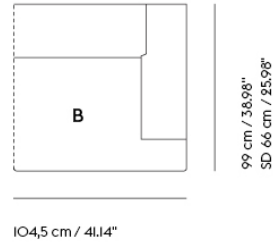

CONNECT SOFT MODULAR SOFA / RIGHT ARMREST (B)

Shipper Colli	1
Gross Weight (kg)	50
Net Weight (kg)	38.3
Please note	This product features an armrest on the right-hand side when facing the product from the front
Warranty Period	10 years

Item No.	Color	Contract Price	Lead Time
Ready-To-Ship			
94510-128	Re-wool 128	SEK 17.625,70	-
Made-To-Order			
94519	Remix - All Colors	SEK 14.615,70	6 weeks
94564	Canvas - All Colors	SEK 17.625,70	6 weeks
94573	Clara - All Colors	SEK 17.625,70	6 weeks
94537	Fiord - All Colors	SEK 17.625,70	6 weeks
94510	Re-wool - All Colors	SEK 17.625,70	6 weeks
94528	Rime - All Colors	SEK 17.625,70	6 weeks
94546	Steelcut - All Colors	SEK 17.625,70	6 weeks
94555	Steelcut Trio - All Colors	SEK 17.625,70	6 weeks
94582	Hallingdal - All Colors	SEK 18.055,70	6 weeks
94591	Divina - All Colors	SEK 18.485,70	6 weeks
94600	Divina MD - All Colors	SEK 18.485,70	6 weeks
94609	Divina Melange - All Colors	SEK 18.485,70	6 weeks
98843	Ecriture - All Colors	SEK 18.485,70	6 weeks
76362	Vidar - All Colors	SEK 18.485,70	6 weeks
COM/COL & Specials			
94645	COM - Textile	SEK 17.625,70	6-12 weeks