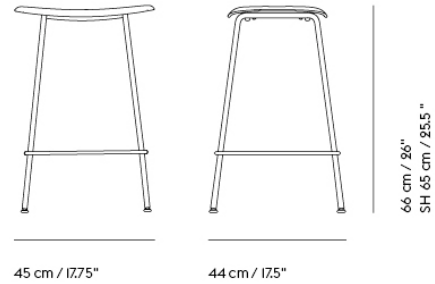

FIBER COUNTER STOOL / TUBE BASE - 65 CM / 25.6"

Shipper Colli	1
Gross Weight (kg)	7
Net Weight (kg)	4
Base color options	Anthracite Black, Dusty Green, Grey or White
Warranty Period	10 years

Item No.	Color	Contract Price	Lead Time
Ready-To-Ship			
58903	Black/Anthracite Black (Recycled Plastic)	SEK 2.192,10	-
58904	Grey/Grey (Recycled Plastic)	SEK 2.192,10	-
58905	Natural White/White (Recycled Plastic)	SEK 2.192,10	-
Made-To-Order			
59076	Dusty Green/Dusty Green (Recycled Plastic)	SEK 2.192,10	3 weeks
59077	Ochre/Black (Recycled Plastic)	SEK 2.192,10	3 weeks
23540	Remix - All Colors	SEK 3.826,10	4 weeks
23548	Canvas - All Colors	SEK 4.170,10	4 weeks
23547	Clara - All Colors	SEK 4.170,10	4 weeks
59557	Fiord - All Colors	SEK 4.170,10	4 weeks
55023	Hero - All Colors	SEK 4.170,10	4 weeks
19670	Re-wool - All Colors	SEK 4.170,10	4 weeks
23541	Steelcut - All Colors	SEK 4.170,10	4 weeks
23542	Steelcut Trio - All Colors	SEK 4.170,10	4 weeks
23543	Hallingdal - All Colors	SEK 4.381,70	4 weeks
23544	Divina - All Colors	SEK 4.514,10	4 weeks
23549	Divina MD - All Colors	SEK 4.514,10	4 weeks
23550	Divina Melange - All Colors	SEK 4.514,10	4 weeks
59341	Ecriture - All Colors	SEK 4.514,10	4 weeks
59452	Vidar - All Colors	SEK 4.514,10	4 weeks