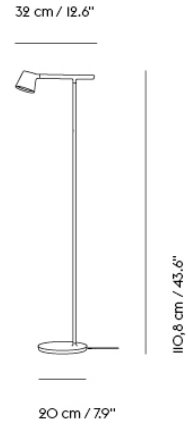

Shipper Colli 1
Gross Weight (kg) 5.313
Net Weight (kg) 2.6
Warranty Period 5 years

Item No.	Color	Contract Price	Lead Time
Ready-To-Ship			
22317	Black	SEK 4.037,70	-
22316	Grey	SEK 4.037,70	-
22318	White	SEK 4.037,70	-