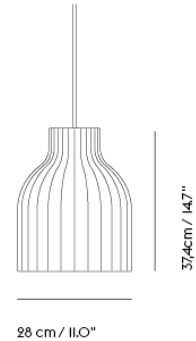

STRAND PENDANT LAMP / OPEN - Ø 28 CM / 11"

Shipper Colli	1
Gross Weight (kg)	2.29
Net Weight (kg)	1.5
Warranty Period	5 years

Item No.	Color	Contract Price	Lead Time
Ready-To-Ship			
22450	White - Open	SEK 3.435,70	-