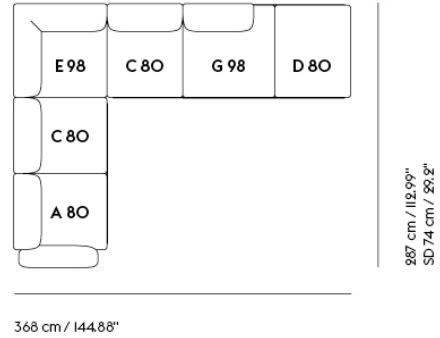

IN SITU MODULAR SOFA / CORNER - CONFIGURATION 7

Shipper Colli II
Gross Weight (kg) 270.5
Net Weight (kg) 205.96
Warranty Period 10 years

Item No.	Color	Contract Price	Lead Time
Ready-To-Ship			
99838	Frame and Module - Ecriture 240/Black	SEK 90.295,70	-