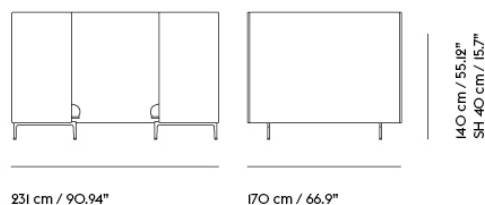

OUTLINE HIGHBACK CABIN 120 / 2-SEATER - BLACK BASE

Shipper Colli	3
Gross Weight (kg)	82
Net Weight (kg)	58.5
Warranty Period	10 years

Item No.	Color	Contract Price	Lead Time
Made-To-Order			
80869	Remix - All Colors	SEK 79.115,70	6 weeks
80941	Canvas - All Colors	SEK 91.585,70	6 weeks
80905	Clara - All Colors	SEK 91.585,70	6 weeks
80653	Fiord - All Colors	SEK 91.585,70	6 weeks
80833	Rime - All Colors	SEK 91.585,70	6 weeks
80761	Steelcut - All Colors	SEK 91.585,70	6 weeks
80725	Steelcut Trio - All Colors	SEK 91.585,70	6 weeks
80797	Hallingdal - All Colors	SEK 97.175,70	6 weeks
80977	Divina - All Colors	SEK 99.325,70	6 weeks
81013	Divina MD - All Colors	SEK 99.325,70	6 weeks
81049	Divina Melange - All Colors	SEK 99.325,70	6 weeks
76167	Ecriture - All Colors	SEK 99.325,70	6 weeks
81157	Vidar - All Colors	SEK 99.325,70	6 weeks
Extras			
28801	Power Outlet - Black	SEK 3.826,10	-
COM/COL & Specials			
75941	COM - Textile	SEK 95.025,70	6-12 weeks
76017	COM - Leather	SEK 158.235,70	6-12 weeks