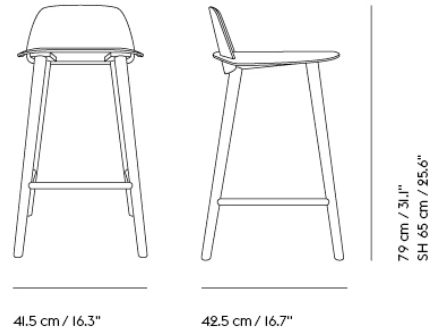

Shipper Colli 1
Gross Weight (kg) 5.6
Net Weight (kg) 4.3
Warranty Period 5 years

Item No.	Color	Contract Price	Lead Time
Ready-To-Ship			
32032	Black	SEK 4.295,70	-
32034	Green	SEK 4.295,70	-
32033	Grey	SEK 4.295,70	-
32036	Midnight Blue	SEK 4.295,70	-
32031	Oak	SEK 4.295,70	-
32037	Sand Yellow	SEK 4.295,70	-
32039	Stained Dark Brown	SEK 4.295,70	-
32035	Tan Rose	SEK 4.295,70	-
32038	White	SEK 4.295,70	-
Made-To-Order			
32102	Black - With Steel Foot Protect	SEK 4.639,70	7 weeks
32104	Green - With Steel Foot Protect	SEK 4.639,70	7 weeks
32103	Grey - With Steel Foot Protect	SEK 4.639,70	7 weeks
32106	Midnight Blue - With Steel Foot Protect	SEK 4.639,70	7 weeks
32101	Oak - With Steel Foot Protect	SEK 4.639,70	7 weeks
32107	Sand Yellow - With Steel Foot Protect	SEK 4.639,70	7 weeks
32109	Stained Dark Brown - With Steel Foot Protect	SEK 4.639,70	7 weeks
32105	Tan Rose - With Steel Foot Protect	SEK 4.639,70	7 weeks
32108	White - With Steel Foot Protect	SEK 4.639,70	7 weeks

Extras