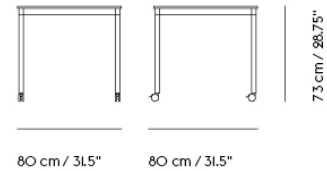

BASE TABLE / WITH CASTORS / 80 X 80 CM / 31.5 X 31.5"

Shipper Colli	2
Gross Weight (kg)	16.4
Net Weight (kg)	11.09
Base color options	White, Black
Warranty Period	10 years

Item No.	Color	Contract Price	Lead Time
Made-To-Order			
64454	Black Laminate/Plywood/Black	SEK 10.745,70	6 weeks
64574	Black Laminate/Plywood/White	SEK 10.745,70	6 weeks
64529	White Laminate/Plywood/Black	SEK 10.745,70	6 weeks
64649	White Laminate/Plywood/White	SEK 10.745,70	6 weeks
64484	Black Nanolaminate/Plywood/Black	SEK 14.185,70	6 weeks
64604	Black Nanolaminate/Plywood/White	SEK 14.185,70	6 weeks
64544	White Nanolaminate/Plywood/Black	SEK 14.185,70	6 weeks
64664	White Nanolaminate/Plywood/White	SEK 14.185,70	6 weeks
64466	Black Linoleum/Plywood/Black	SEK 11.175,70	6 weeks
64586	Black Linoleum/Plywood/White	SEK 11.175,70	6 weeks
64499	Lacquered Oak Veneer/Plywood/Black	SEK 11.605,70	6 weeks
64619	Lacquered Oak Veneer/Plywood/White	SEK 11.605,70	6 weeks
Extras			
28801	Power Outlet - Black	SEK 3.826,10	-