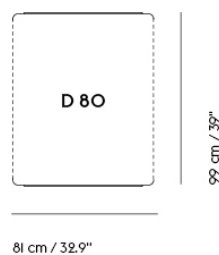

IN SITU MODULAR SOFA / OTTOMAN MODULE (D80)

Shipper Colli	1
Gross Weight (kg)	18.1
Net Weight (kg)	11.9
Please note	This variant is a Seating Module only and does not include a Frame Section.
Warranty Period	10 years

Item No.	Color	Contract Price	Lead Time
Ready-To-Ship			
98865-240	Ecriture 240	SEK 6.836,10	-
Made-To-Order			
99036	Remix - All Colors	SEK 5.671,70	6 weeks
41141	Fiord - All Colors	SEK 6.234,10	6 weeks
95503	Re-wool - All Colors	SEK 6.234,10	6 weeks
41150	Hallingdal - All Colors	SEK 6.492,10	6 weeks
41159	Divina - All Colors	SEK 6.836,10	6 weeks
41168	Divina MD - All Colors	SEK 6.836,10	6 weeks
41177	Divina Melange - All Colors	SEK 6.836,10	6 weeks
98865	Ecriture - All Colors	SEK 6.836,10	6 weeks
41186	Vidar - All Colors	SEK 6.836,10	6 weeks
COM/COL & Specials			
41231	COM - Textile	SEK 6.234,10	6-12 weeks
41249	COM - Leather	SEK 12.465,70	6-12 weeks