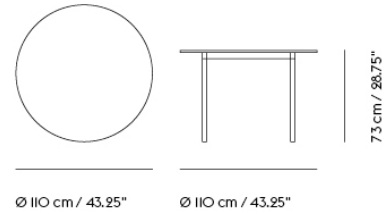

Shipper Colli	2
Gross Weight (kg)	19.1
Net Weight (kg)	14
Base color options	White, Black
Warranty Period	10 years

Item No.	Color	Contract Price	Lead Time
Ready-To-Ship			
64086	White Laminate/Plywood/Black	SEK 10.315,70	-
64085	White Laminate/Plywood/White	SEK 10.315,70	-
64090	Black Linoleum/Plywood/Black	SEK 11.605,70	-
64089	Black Linoleum/Plywood/White	SEK 11.605,70	-
Made-To-Order			
64088	Black Laminate/Plywood/Black	SEK 10.315,70	6 weeks
64087	Black Laminate/Plywood/White	SEK 10.315,70	6 weeks
64096	Black Nanolaminate/Plywood/Black	SEK 13.325,70	6 weeks
64095	Black Nanolaminate/Plywood/White	SEK 13.325,70	6 weeks
64094	White Nanolaminate/Plywood/Black	SEK 13.325,70	6 weeks
64093	White Nanolaminate/Plywood/White	SEK 13.325,70	6 weeks
64797	Lacquered Oak Veneer/Plywood/Black	SEK 11.605,70	6 weeks
64796	Lacquered Oak Veneer/Plywood/White	SEK 11.605,70	6 weeks