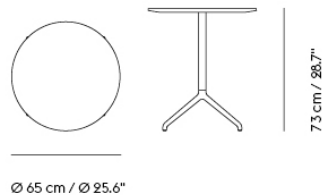

STILL CAFÉ TABLE / Ø 65 H: 73 CM / Ø 25.6 H: 28.7"

Shipper Colli	2
Gross Weight (kg)	14.7
Net Weight (kg)	10.152
Base color options	Black, White
Warranty Period	10 years

Item No.	Color	Contract Price	Lead Time
Ready-To-Ship			
31155	Black Nanolaminate/Black	SEK 5.890,10	-
31154	Black Nanolaminate/White	SEK 5.890,10	-
31153	White Nanolaminate/Black	SEK 5.890,10	-
31152	White Nanolaminate/White	SEK 5.890,10	-
Made-To-Order			
65566	Black Linoleum/Black	SEK 5.890,10	6 weeks
65565	Black Linoleum/White	SEK 5.890,10	6 weeks