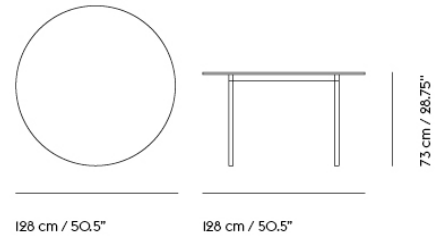

Shipper Colli	2
Gross Weight (kg)	23.5
Net Weight (kg)	18.75
Base color options	White, Black
Warranty Period	10 years

Item No.	Color	Contract Price	Lead Time
Made-To-Order			
64108	Black Laminate/Plywood/Black	SEK 10.315,70	6 weeks
64107	Black Laminate/Plywood/White	SEK 10.315,70	6 weeks
64106	White Laminate/Plywood/Black	SEK 10.315,70	6 weeks
64105	White Laminate/Plywood/White	SEK 10.315,70	6 weeks
64116	Black Nanolaminat/Plywood/Black	SEK 14.185,70	6 weeks
64115	Black Nanolaminat/Plywood/White	SEK 14.185,70	6 weeks
64114	White Nanolaminat/Plywood/Black	SEK 14.185,70	6 weeks
64113	White Nanolaminat/Plywood/White	SEK 14.185,70	6 weeks
64110	Black Linoleum/Plywood/Black	SEK 12.465,70	6 weeks
64109	Black Linoleum/Plywood/White	SEK 12.465,70	6 weeks
64799	Lacquered Oak Veneer/Plywood/Black	SEK 12.895,70	6 weeks
64798	Lacquered Oak Veneer/Plywood/White	SEK 12.895,70	6 weeks