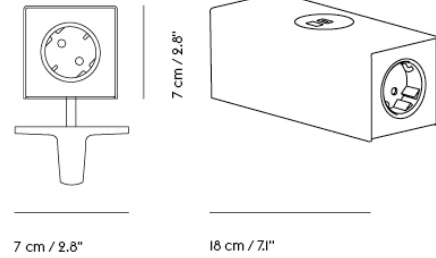

# LINEAR PENDANT LAMP / 87,2 CM / 34.3"

253

W 87,2 cm / 34,3"  
D 10,7 cm / 4,2"

Shipper Colli 1  
Gross Weight (kg) 3.485  
Net Weight (kg) 2.2  
Warranty Period 5 years

Item No.	Color	Contract Price	Lead Time
<b>Ready-To-Ship</b>			
22516	Black	SEK 5.546,10	-
22517	Grey	SEK 5.546,10	-