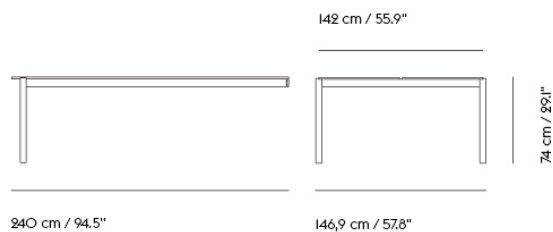

LINEAR SYSTEM END MODULE / 142 X 240 CM / 55.9 X 94.5"

Shipper Colli	2
Gross Weight (kg)	70.756
Net Weight (kg)	61.41
Warranty Period	5 years

Item No.	Color	Contract Price	Lead Time
Ready-To-Ship			
59974	White Laminate/White ABS/Oak	SEK 21.495,70	-
59973	Oak Veneer/Oak	SEK 21.495,70	-