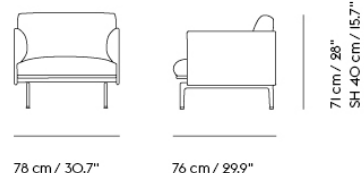

OUTLINE STUDIO CHAIR / POLISHED ALUMINUM BASE

Shipper Colli	1
Gross Weight (kg)	29
Net Weight (kg)	24
Warranty Period	10 years

Item No.	Color	Contract Price	Lead Time
Made-To-Order			
67008	Remix - All Colors	SEK 18.485,70	6 weeks
67010	Canvas - All Colors	SEK 21.495,70	6 weeks
67009	Clara - All Colors	SEK 21.495,70	6 weeks
67002	Fiord - All Colors	SEK 21.495,70	6 weeks
67007	Rime - All Colors	SEK 21.495,70	6 weeks
67005	Steelcut - All Colors	SEK 21.495,70	6 weeks
67004	Steelcut Trio - All Colors	SEK 21.495,70	6 weeks
67006	Hallingdal - All Colors	SEK 24.075,70	6 weeks
67011	Divina - All Colors	SEK 24.505,70	6 weeks
67012	Divina MD - All Colors	SEK 24.505,70	6 weeks
67013	Divina Melange - All Colors	SEK 24.505,70	6 weeks
76216	Ecriture - All Colors	SEK 24.505,70	6 weeks
67020	Vidar - All Colors	SEK 24.505,70	6 weeks
Extras			
83061	Leather care set for Refine Leather	SEK 172,00	-
28801	Power Outlet - Black	SEK 3.826,10	-
COM/COL & Specials			
67015	COM - Textile	SEK 21.495,70	6-12 weeks
67019	COM - Imitation Leather	SEK 24.075,70	6-12 weeks
67018	COM - Leather	SEK 29.235,70	6-12 weeks