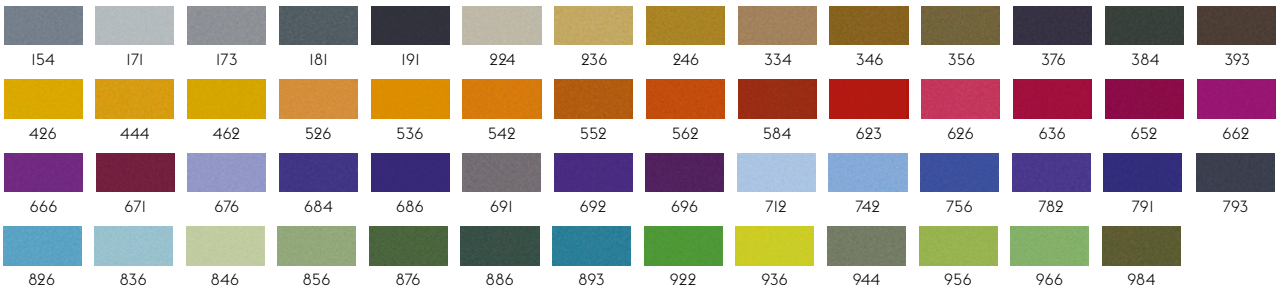

DIVINA BY KVADRAT

Designer: Finn Sködt.

Composition: 100% new wool.

Durability: 45.000 Martindale / Lightfastness 5-6.

Sustainability: Complies with both EU ecolabel "The Flower" and Greenguard Gold Certification.

106