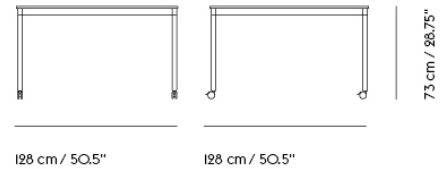

BASE TABLE / WITH CASTORS / 128 X 128 CM / 50.4 X 50.4"

Shipper Colli	2
Gross Weight (kg)	29.8
Net Weight (kg)	22.44
Base color options	White, Black
Warranty Period	10 years

Item No.	Color	Contract Price	Lead Time
Made-To-Order			
64443	Black Laminate/Plywood/Black	SEK 12.895,70	6 weeks
64563	Black Laminate/Plywood/White	SEK 12.895,70	6 weeks
64518	White Laminate/Plywood/Black	SEK 12.895,70	6 weeks
64638	White Laminate/Plywood/White	SEK 12.895,70	6 weeks
64473	Black Nanolaminate/Plywood/Black	SEK 15.905,70	6 weeks
64593	Black Nanolaminate/Plywood/White	SEK 15.905,70	6 weeks
64533	White Nanolaminate/Plywood/Black	SEK 15.905,70	6 weeks
64653	White Nanolaminate/Plywood/White	SEK 15.905,70	6 weeks
64458	Black Linoleum/Plywood/Black	SEK 14.615,70	6 weeks
64578	Black Linoleum/Plywood/White	SEK 14.615,70	6 weeks
64488	Lacquered Oak Veneer/Plywood/Black	SEK 14.615,70	6 weeks
64608	Lacquered Oak Veneer/Plywood/White	SEK 14.615,70	6 weeks
Extras			
28801	Power Outlet - Black	SEK 3.826,10	-