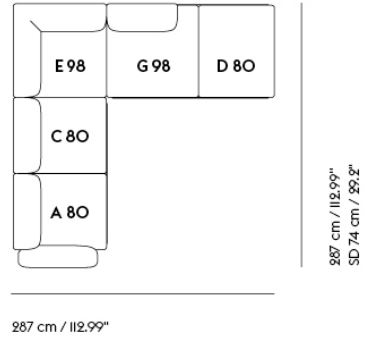

IN SITU MODULAR SOFA / CORNER - CONFIGURATION 3

Shipper Colli IO
Gross Weight (kg) 232.4
Net Weight (kg) 175.85
Warranty Period 10 years

Item No.	Color	Contract Price	Lead Time
Ready-To-Ship			
99834	Frame and Module - Ecriture 240/Black	SEK 76.535,70	-