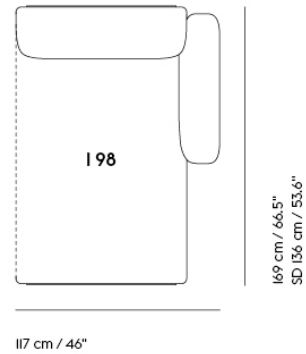

IN SITU MODULAR SOFA / RIGHT ARMREST LOUNGE MODULE (I98)

Shipper Colli	1
Gross Weight (kg)	55.8
Net Weight (kg)	42.7
Please note	This product features an armrest on the right-hand side when facing the product from the front.
Please note	This variant is a Seating Module only and does not include a Frame Section.
Warranty Period	10 years

Item No.	Color	Contract Price	Lead Time
Ready-To-Ship			
98870-240	Ecriture 240	SEK 22.355,70	-
Made-To-Order			
99041	Remix - All Colors	SEK 18.055,70	6 weeks
41146	Fiord - All Colors	SEK 20.205,70	6 weeks
95508	Re-wool - All Colors	SEK 20.205,70	6 weeks
41155	Hallingdal - All Colors	SEK 21.495,70	6 weeks
41164	Divina - All Colors	SEK 22.355,70	6 weeks
41173	Divina MD - All Colors	SEK 22.355,70	6 weeks
41182	Divina Melange - All Colors	SEK 22.355,70	6 weeks
98870	Ecriture - All Colors	SEK 22.355,70	6 weeks
41191	Vidar - All Colors	SEK 22.355,70	6 weeks
COM/COL & Specials			
41236	COM - Textile	SEK 20.205,70	6-12 weeks
41254	COM - Leather	SEK 36.545,70	6-12 weeks