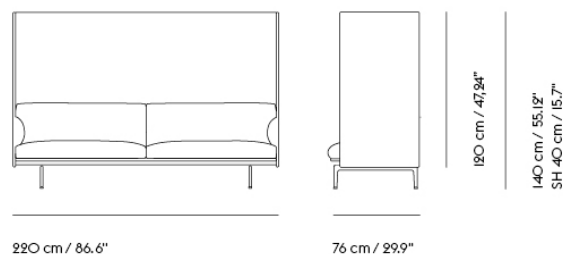

OUTLINE HIGHBACK SOFA 120 / 3-SEATER - POLISHED ALUMINUM BASE

Shipper Colli	1
Gross Weight (kg)	63
Net Weight (kg)	44
Additional Information	Please note that the highback height for this product is 120 cm / 47.2"
Warranty Period	10 years

Item No.	Color	Contract Price	Lead Time
Made-To-Order			
75344	Remix - All Colors	SEK 44.715,70	6 weeks
75424	Canvas - All Colors	SEK 50.305,70	6 weeks
75384	Clara - All Colors	SEK 50.305,70	6 weeks
75104	Fiord - All Colors	SEK 50.305,70	6 weeks
75304	Rime - All Colors	SEK 50.305,70	6 weeks
75224	Steelcut - All Colors	SEK 50.305,70	6 weeks
75184	Steelcut Trio - All Colors	SEK 50.305,70	6 weeks
75264	Hallingdal - All Colors	SEK 53.745,70	6 weeks
75464	Divina - All Colors	SEK 55.035,70	6 weeks
75504	Divina MD - All Colors	SEK 55.035,70	6 weeks
75544	Divina Melange - All Colors	SEK 55.035,70	6 weeks
76113	Ecriture - All Colors	SEK 55.035,70	6 weeks
75664	Vidar - All Colors	SEK 55.035,70	6 weeks
Extras			
28801	Power Outlet - Black	SEK 3.826,10	-
COM/COL & Specials			
75910	COM - Textile	SEK 50.305,70	6-12 weeks
75986	COM - Leather	SEK 84.275,70	6-12 weeks