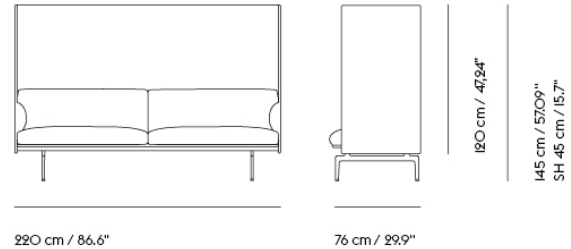

OUTLINE HIGHBACK SOFA 120 / 3-SEATER - POLISHED ALUMINUM BASE - SH: 45 CM / 17.7"

Shipper Colli	1
Gross Weight (kg)	63
Net Weight (kg)	44
Additional Information	Please note that the highback height for this product is 120 cm / 47.2"
Warranty Period	10 years

Item No.	Color	Contract Price	Lead Time
Made-To-Order			
75360	Remix - All Colors	SEK 44.715,70	6 weeks
75440	Canvas - All Colors	SEK 50.305,70	6 weeks
75400	Clara - All Colors	SEK 50.305,70	6 weeks
75120	Fiord - All Colors	SEK 50.305,70	6 weeks
75320	Rime - All Colors	SEK 50.305,70	6 weeks
75240	Steelcut - All Colors	SEK 50.305,70	6 weeks
75200	Steelcut Trio - All Colors	SEK 50.305,70	6 weeks
75280	Hallingdal - All Colors	SEK 53.745,70	6 weeks
75480	Divina - All Colors	SEK 55.035,70	6 weeks
75520	Divina MD - All Colors	SEK 55.035,70	6 weeks
75560	Divina Melange - All Colors	SEK 55.035,70	6 weeks
76121	Ecriture - All Colors	SEK 55.035,70	6 weeks
75680	Vidar - All Colors	SEK 55.035,70	6 weeks
Extras			
28801	Power Outlet - Black	SEK 3.826,10	-
COM/COL & Specials			
75926	COM - Textile	SEK 50.305,70	6-12 weeks
76002	COM - Leather	SEK 84.275,70	6-12 weeks