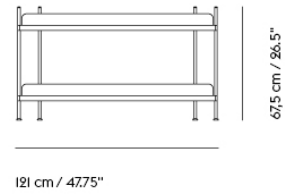

COMPILE SHELVING SYSTEM / CONFIGURATION I

Shipper Colli	3
Gross Weight (kg)	22.74
Net Weight (kg)	18.27
Warranty Period	10 years

Item No.	Color	Contract Price	Lead Time
Ready-To-Ship			
50051	Black	SEK 5.546,10	-
50052	Grey	SEK 5.546,10	-
50053	White	SEK 5.546,10	-