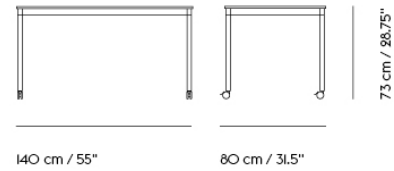

BASE TABLE / WITH CASTORS / 140 X 80 CM / 55.1 X 31.5"

Shipper Colli	2
Gross Weight (kg)	25.7
Net Weight (kg)	22.3
Base color options	White, Black
Warranty Period	10 years

Item No.	Color	Contract Price	Lead Time
Made-To-Order			
64445	Black Laminate/Plywood/Black	SEK 11.605,70	6 weeks
64565	Black Laminate/Plywood/White	SEK 11.605,70	6 weeks
64520	White Laminate/Plywood/Black	SEK 11.605,70	6 weeks
64640	White Laminate/Plywood/White	SEK 11.605,70	6 weeks
64475	Black Nanolaminate/Plywood/Black	SEK 15.045,70	6 weeks
64595	Black Nanolaminate/Plywood/White	SEK 15.045,70	6 weeks
64535	White Nanolaminate/Plywood/Black	SEK 15.045,70	6 weeks
64655	White Nanolaminate/Plywood/White	SEK 15.045,70	6 weeks
64470	Black Linoleum/Plywood/Black	SEK 12.895,70	6 weeks
64590	Black Linoleum/Plywood/White	SEK 12.895,70	6 weeks
64490	Lacquered Oak Veneer/Plywood/Black	SEK 14.185,70	6 weeks
64610	Lacquered Oak Veneer/Plywood/White	SEK 14.185,70	6 weeks
Extras			
28801	Power Outlet - Black	SEK 3.826,10	-