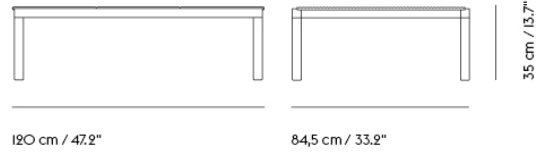

**COUPLE COFFEE TABLE / 120 X 84 X 35
CM / 47.2 X 33.2 X 13.7"**

Shipper Colli 4
Gross Weight (kg) 39.67
Net Weight (kg) 33.53
Warranty 10 years

Item No.	Color	Contract Price	Lead Time
Ready-To-Ship			
50380	2 Plain I Wavy - Pale Blue/Dark Oiled Oak	SEK 14.185,70	-
50381	2 Plain I Wavy - Pale Blue/Oak	SEK 14.185,70	-
50349	2 Plain I Wavy - Sand/Dark Oiled Oak	SEK 14.185,70	-
50351	2 Plain I Wavy - Sand/Oak	SEK 14.185,70	-
50368	2 Plain I Wavy - Taupe/Dark Oiled Oak	SEK 14.185,70	-
50369	2 Plain I Wavy - Taupe/Oak	SEK 14.185,70	-
50375	3 Plain - Pale Blue/Dark Oiled Oak	SEK 14.185,70	-
50374	3 Plain - Pale Blue/Oak	SEK 14.185,70	-
50321	3 Plain - Sand/Dark Oiled Oak	SEK 14.185,70	-
50319	3 Plain - Sand/Oak	SEK 14.185,70	-
50363	3 Plain - Taupe/Dark Oiled Oak	SEK 14.185,70	-
50362	3 Plain - Taupe/Oak	SEK 14.185,70	-