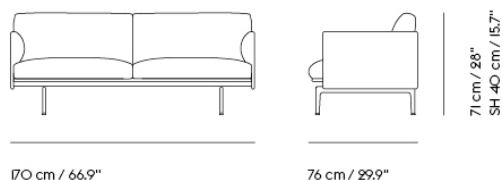

OUTLINE STUDIO SOFA / 170 CM / 66.9" - BLACK BASE

Shipper Colli	1
Gross Weight (kg)	64
Net Weight (kg)	50
Warranty Period	10 years

Item No.	Color	Contract Price	Lead Time
Made-To-Order			
69296	Remix - All Colors	SEK 26.225,70	6 weeks
69298	Canvas - All Colors	SEK 30.095,70	6 weeks
69297	Clara - All Colors	SEK 30.095,70	6 weeks
69290	Fiord - All Colors	SEK 30.095,70	6 weeks
69295	Rime - All Colors	SEK 30.095,70	6 weeks
69293	Steelcut - All Colors	SEK 30.095,70	6 weeks
69292	Steelcut Trio - All Colors	SEK 30.095,70	6 weeks
69294	Hallingdal - All Colors	SEK 32.675,70	6 weeks
69299	Divina - All Colors	SEK 34.395,70	6 weeks
69300	Divina MD - All Colors	SEK 34.395,70	6 weeks
69301	Divina Melange - All Colors	SEK 34.395,70	6 weeks
76248	Ecriture - All Colors	SEK 34.395,70	6 weeks
69308	Vidar - All Colors	SEK 34.395,70	6 weeks
Extras			
83061	Leather care set for Refine Leather	SEK 172,00	-
28801	Power Outlet - Black	SEK 3.826,10	-
COM/COL & Specials			
69303	COM - Textile	SEK 30.095,70	6-12 weeks
69307	COM - Imitation Leather	SEK 32.675,70	6-12 weeks
69306	COM - Leather	SEK 46.435,70	6-12 weeks