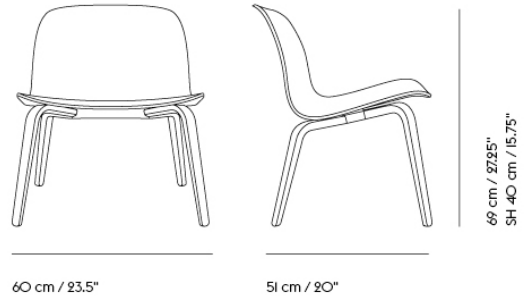

Shipper Colli	1
Gross Weight (kg)	11.5
Net Weight (kg)	9.224
Base color options	Black, Dusty Green, Grey, Oak or Stained Dark Brown
Warranty Period	5 years

Item No.	Color	Contract Price	Lead Time
Ready-To-Ship			
32582	Black/Black	SEK 4.295,70	-
32584	Dusty Green/Dusty Green	SEK 4.295,70	-
32583	Grey/Grey	SEK 4.295,70	-
32581	Oak/Oak	SEK 4.295,70	-
21647-OAK_991	Fiord 991/Oak	SEK 6.578,10	-
21646-GREY_108	Re-wool 108/ Grey	SEK 6.578,10	-
Made-To-Order			
32586	Stained Dark Brown/Stained Dark Brown	SEK 4.639,70	7 weeks
21674	Remix - All Colors	SEK 5.890,10	7 weeks
21681	Canvas - All Colors	SEK 6.578,10	7 weeks
21680	Clara - All Colors	SEK 6.578,10	7 weeks
21647	Fiord - All Colors	SEK 6.578,10	7 weeks
21646	Re-wool - All Colors	SEK 6.578,10	7 weeks
21648	Steelcut - All Colors	SEK 6.578,10	7 weeks
21649	Steelcut Trio - All Colors	SEK 6.578,10	7 weeks
21673	Hallingdal - All Colors	SEK 7.047,70	7 weeks
21672	Divina - All Colors	SEK 7.305,70	7 weeks
21670	Divina MD - All Colors	SEK 7.305,70	7 weeks
21671	Divina Melange - All Colors	SEK 7.305,70	7 weeks
18990	Ecriture - All Colors	SEK 7.305,70	7 weeks
18955	Vidar - All Colors	SEK 7.305,70	7 weeks