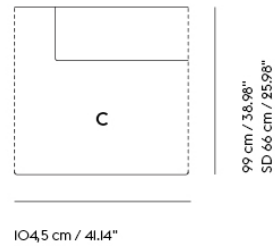

CONNECT SOFT MODULAR SOFA / LEFT OPEN-ENDED (C)

Shipper Colli	1
Gross Weight (kg)	46
Net Weight (kg)	34.3
Please note	This product features an open end on the left-hand side when facing the product from the front.
Warranty Period	10 years

Item No.	Color	Contract Price	Lead Time
Ready-To-Ship			
94511-128	Re-wool 128	SEK 15.905,70	-
Made-To-Order			
94520	Remix - All Colors	SEK 14.615,70	6 weeks
94565	Canvas - All Colors	SEK 15.905,70	6 weeks
94574	Clara - All Colors	SEK 15.905,70	6 weeks
94538	Fiord - All Colors	SEK 15.905,70	6 weeks
94511	Re-wool - All Colors	SEK 15.905,70	6 weeks
94529	Rime - All Colors	SEK 15.905,70	6 weeks
94547	Steelcut - All Colors	SEK 15.905,70	6 weeks
94556	Steelcut Trio - All Colors	SEK 15.905,70	6 weeks
94583	Hallingdal - All Colors	SEK 16.335,70	6 weeks
94592	Divina - All Colors	SEK 16.765,70	6 weeks
94601	Divina MD - All Colors	SEK 16.765,70	6 weeks
94610	Divina Melange - All Colors	SEK 16.765,70	6 weeks
98844	Ecriture - All Colors	SEK 16.765,70	6 weeks
76363	Vidar - All Colors	SEK 16.765,70	6 weeks
COM/COL & Specials			
94646	COM - Textile	SEK 15.905,70	6-12 weeks