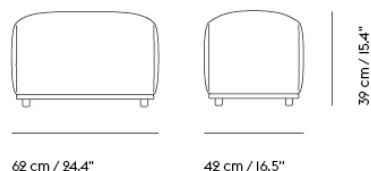

Shipper Colli I
Gross Weight (kg) 17
Net Weight (kg) 11
Warranty Period 10 years

Item No.	Color	Contract Price	Lead Time
Made-To-Order			
66061	Remix - All Colors	SEK 5.890,10	6 weeks
66068	Canvas - All Colors	SEK 6.578,10	6 weeks
66067	Clara - All Colors	SEK 6.578,10	6 weeks
66063	Fiord - All Colors	SEK 6.578,10	6 weeks
66066	Rime - All Colors	SEK 6.578,10	6 weeks
66065	Steelcut - All Colors	SEK 6.578,10	6 weeks
66064	Steelcut Trio - All Colors	SEK 6.578,10	6 weeks
66069	Hallingdal - All Colors	SEK 7.047,70	6 weeks
66070	Divina - All Colors	SEK 7.180,10	6 weeks
66071	Divina MD - All Colors	SEK 7.180,10	6 weeks
66072	Divina Melange - All Colors	SEK 7.180,10	6 weeks
76054	Ecriture - All Colors	SEK 7.180,10	6 weeks
66073	Vidar - All Colors	SEK 7.180,10	6 weeks
COM/COL & Specials			
66078	COM - Textile	SEK 6.578,10	6-12 weeks