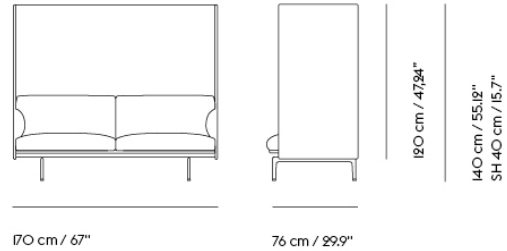

OUTLINE HIGHBACK SOFA 120 / 2-SEATER - BLACK BASE

Shipper Colli	1
Gross Weight (kg)	54
Net Weight (kg)	38
Additional Information	Please note that the highback height for this product is 120 cm / 47.2"
Warranty Period	10 years

Item No.	Color	Contract Price	Lead Time
Made-To-Order			
75334	Remix - All Colors	SEK 37.835,70	6 weeks
75414	Canvas - All Colors	SEK 42.995,70	6 weeks
75374	Clara - All Colors	SEK 42.995,70	6 weeks
75094	Fiord - All Colors	SEK 42.995,70	6 weeks
75294	Rime - All Colors	SEK 42.995,70	6 weeks
75214	Steelcut - All Colors	SEK 42.995,70	6 weeks
75174	Steelcut Trio - All Colors	SEK 42.995,70	6 weeks
75254	Hallingdal - All Colors	SEK 45.145,70	6 weeks
75454	Divina - All Colors	SEK 46.435,70	6 weeks
75494	Divina MD - All Colors	SEK 46.435,70	6 weeks
75534	Divina Melange - All Colors	SEK 46.435,70	6 weeks
76108	Ecriture - All Colors	SEK 46.435,70	6 weeks
75654	Vidar - All Colors	SEK 46.435,70	6 weeks
Extras			
28801	Power Outlet - Black	SEK 3.826,10	-
COM/COL & Specials			
75900	COM - Textile	SEK 42.995,70	6-12 weeks
75976	COM - Leather	SEK 71.375,70	6-12 weeks