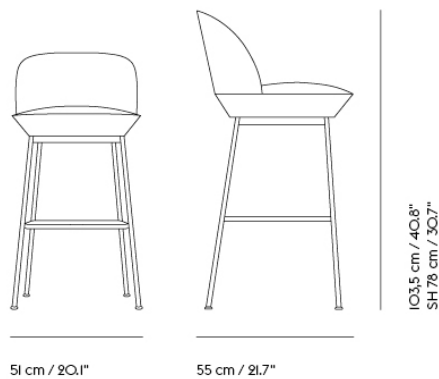

Shipper Colli	I
Gross Weight (kg)	11
Net Weight (kg)	8.2
Base color options	Chrome or Anthracite Black
Warranty Period	10 years

Item No.	Color	Contract Price	Lead Time
Made-To-Order			
14707	Clara - All Colors	SEK 7.305,70	4 weeks
14706	Fiord - All Colors	SEK 7.305,70	4 weeks
19509	Re-wool - All Colors	SEK 7.305,70	4 weeks
14712	Rime - All Colors	SEK 7.305,70	4 weeks
14701	Steelcut - All Colors	SEK 7.305,70	4 weeks
14702	Steelcut Trio - All Colors	SEK 7.305,70	4 weeks
14703	Hallingdal - All Colors	SEK 7.993,70	4 weeks
14713	Still - All Colors	SEK 7.993,70	4 weeks
14704	Divina - All Colors	SEK 8.079,70	4 weeks
14709	Divina MD - All Colors	SEK 8.079,70	4 weeks
14710	Divina Melange - All Colors	SEK 8.079,70	4 weeks
59866	Ecriture - All Colors	SEK 8.079,70	4 weeks
14721	Vidar - All Colors	SEK 8.079,70	4 weeks
Extras			
80171	Felt Glides for Oslo, Fiber and Visu with Tube Base (4 pcs per pack)	SEK 141,90	-
COM/COL & Specials			
14715	COM - Textile	SEK 7.993,70	>MOQ: 4 4 weeks