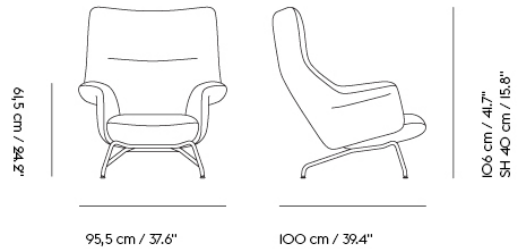

Shipper Colli	1
Gross Weight (kg)	45
Net Weight (kg)	40
Base color options	Anthracite Black or Chrome
Warranty Period	10 years

Item No.	Color	Contract Price	Lead Time
Ready-To-Ship			
87049-CHRO_128	Re-Wool I28/Chrome	SEK 21.495,70	-
Made-To-Order			
87005	Clara - All Colors	SEK 21.495,70	4 weeks
87004	Fiord - All Colors	SEK 21.495,70	4 weeks
87049	Re-wool - All Colors	SEK 21.495,70	4 weeks
87006	Rime - All Colors	SEK 21.495,70	4 weeks
87002	Steelcut - All Colors	SEK 21.495,70	4 weeks
87003	Steelcut Trio - All Colors	SEK 21.495,70	4 weeks
87008	Hallingdal - All Colors	SEK 22.785,70	4 weeks
87013	Still - All Colors	SEK 22.785,70	4 weeks
87009	Divina - All Colors	SEK 24.505,70	4 weeks
87010	Divina MD - All Colors	SEK 24.505,70	4 weeks
87011	Divina Melange - All Colors	SEK 24.505,70	4 weeks
87158	Ecriture - All Colors	SEK 24.505,70	4 weeks
87014	Vidar - All Colors	SEK 24.505,70	4 weeks
Extras			
80178	Felt Glides for Doze Lounge Chair and Ottoman (4 pcs per pack)	SEK 141,90	-
83061	Leather care set for Refine Leather	SEK 172,00	-