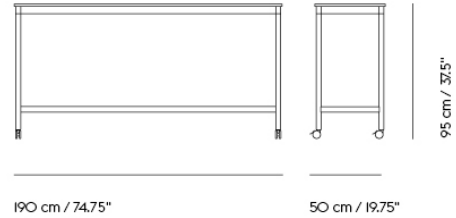

BASE HIGH TABLE / WITH CASTORS / 190 X 50 H: 95 CM / 74.8 X 19.7 H: 37.4"

Shipper Colli	2
Gross Weight (kg)	38
Net Weight (kg)	33.2
Base color options	White, Black
Warranty Period	10 years

Item No.	Color	Contract Price	Lead Time
Made-To-Order			
64313	Black Laminate/Plywood/Black	SEK 18.485,70	8 weeks
64377	Black Laminate/Plywood/White	SEK 18.485,70	8 weeks
64353	White Laminate/Plywood/Black	SEK 18.485,70	8 weeks
64416	White Laminate/Plywood/White	SEK 18.485,70	8 weeks
64329	Black Nanolaminate/Plywood/Black	SEK 24.505,70	8 weeks
64393	Black Nanolaminate/Plywood/White	SEK 24.505,70	8 weeks
64361	White Nanolaminate/Plywood/Black	SEK 24.505,70	8 weeks
64425	White Nanolaminate/Plywood/White	SEK 24.505,70	8 weeks
64322	Black Linoleum/Plywood/Black	SEK 20.205,70	8 weeks
64386	Black Linoleum/Plywood/White	SEK 20.205,70	8 weeks
64337	Lacquered Oak Veneer/Plywood/Black	SEK 22.785,70	8 weeks
64401	Lacquered Oak Veneer/Plywood/White	SEK 22.785,70	8 weeks
Extras			
28801	Power Outlet - Black	SEK 3.826,10	-