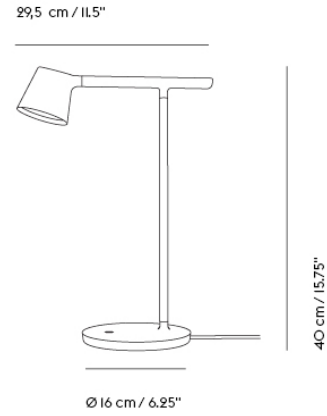

Shipper Colli 1
Gross Weight (kg) 2.35
Net Weight (kg) 1.5
Warranty Period 5 years

Item No.	Color	Contract Price	Lead Time
Ready-To-Ship			
22321	Black	SEK 2.536,10	-
22323	Copper Brown	SEK 2.536,10	-
22320	Grey	SEK 2.536,10	-
22322	White	SEK 2.536,10	-