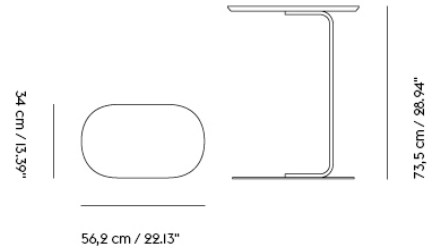

Shipper Colli 1
Gross Weight (kg) 15.65
Net Weight (kg) 14.2
Warranty Period 5 Years

Item No.	Color	Contract Price	Lead Time
Ready-To-Ship			
13891	Black	SEK 3.951,70	-
13892	Blue-Grey	SEK 3.951,70	-
13895	Dark Green	SEK 3.951,70	-
13890	Off-White	SEK 3.951,70	-
13896	Solid Oak/Off-White	SEK 4.295,70	-
13897	Solid Smoked Oak/Black	SEK 4.295,70	-