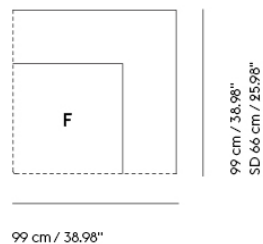

CONNECT SOFT MODULAR SOFA / CORNER (F)

Shipper Colli	1
Gross Weight (kg)	50.8
Net Weight (kg)	39.3
Warranty Period	10 years

Item No.	Color	Contract Price	Lead Time
Ready-To-Ship			
94514-128	Re-wool 128	SEK 16.335,70	-
Made-To-Order			
94523	Remix - All Colors	SEK 14.615,70	6 weeks
94568	Canvas - All Colors	SEK 16.335,70	6 weeks
94577	Clara - All Colors	SEK 16.335,70	6 weeks
94541	Fiord - All Colors	SEK 16.335,70	6 weeks
94514	Re-wool - All Colors	SEK 16.335,70	6 weeks
94532	Rime - All Colors	SEK 16.335,70	6 weeks
94550	Steelcut - All Colors	SEK 16.335,70	6 weeks
94559	Steelcut Trio - All Colors	SEK 16.335,70	6 weeks
94586	Hallingdal - All Colors	SEK 17.625,70	6 weeks
94595	Divina - All Colors	SEK 18.485,70	6 weeks
94604	Divina MD - All Colors	SEK 18.485,70	6 weeks
94613	Divina Melange - All Colors	SEK 18.485,70	6 weeks
98847	Ecriture - All Colors	SEK 18.485,70	6 weeks
76366	Vidar - All Colors	SEK 18.485,70	6 weeks
COM/COL & Specials			
94649	COM - Textile	SEK 16.335,70	6-12 weeks