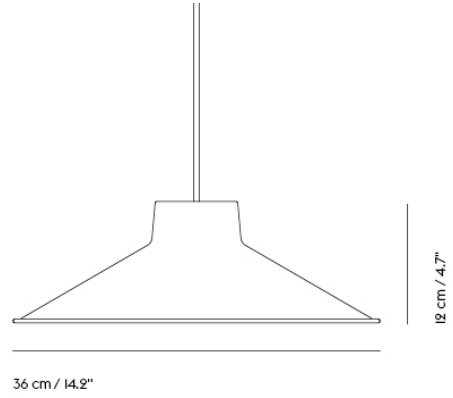

Shipper Colli 1
Gross Weight (kg) 2.817
Net Weight (kg) 1.36
Warranty Period 5 Years

Item No.	Color	Contract Price	Lead Time
Ready-To-Ship			
22858	Dark Green	SEK 2.106,10	-
22857	Deep Red	SEK 2.106,10	-
22855	Grey	SEK 2.106,10	-
22856	Sand	SEK 2.106,10	-