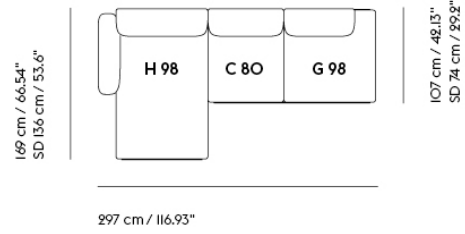

IN SITU MODULAR SOFA / 3-SEATER - CONFIGURATION 9

Shipper Colli 6
Gross Weight (kg) 167
Net Weight (kg) 128.5
Warranty Period 10 years

Item No.	Color	Contract Price	Lead Time
Ready-To-Ship			
99826	Frame and Module - Ecriture 240/Black	SEK 53,315,70	-