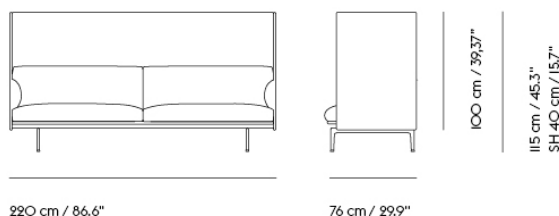

OUTLINE HIGHBACK SOFA 100 / 3-SEATER - POLISHED ALUMINUM BASE

Shipper Colli	1
Gross Weight (kg)	75
Net Weight (kg)	69
Additional Information	Please note that the highback height for this product is 100 cm / 39.4"
Warranty Period	10 years

Item No.	Color	Contract Price	Lead Time
Made-To-Order			
67908	Remix - All Colors	SEK 42.135,70	6 weeks
67910	Canvas - All Colors	SEK 46.865,70	6 weeks
67909	Clara - All Colors	SEK 46.865,70	6 weeks
67902	Fiord - All Colors	SEK 46.865,70	6 weeks
67907	Rime - All Colors	SEK 46.865,70	6 weeks
67905	Steelcut - All Colors	SEK 46.865,70	6 weeks
67904	Steelcut Trio - All Colors	SEK 46.865,70	6 weeks
67906	Hallingdal - All Colors	SEK 49.445,70	6 weeks
67911	Divina - All Colors	SEK 52.885,70	6 weeks
67912	Divina MD - All Colors	SEK 52.885,70	6 weeks
67913	Divina Melange - All Colors	SEK 52.885,70	6 weeks
76238	Ecriture - All Colors	SEK 52.885,70	6 weeks
67920	Vidar - All Colors	SEK 52.885,70	6 weeks
Extras			
83061	Leather care set for Refine Leather	SEK 172,00	-
28801	Power Outlet - Black	SEK 3.826,10	-
COM/COL & Specials			
67915	COM - Textile	SEK 46.865,70	6-12 weeks
67919	COM - Imitation Leather	SEK 49.875,70	6-12 weeks