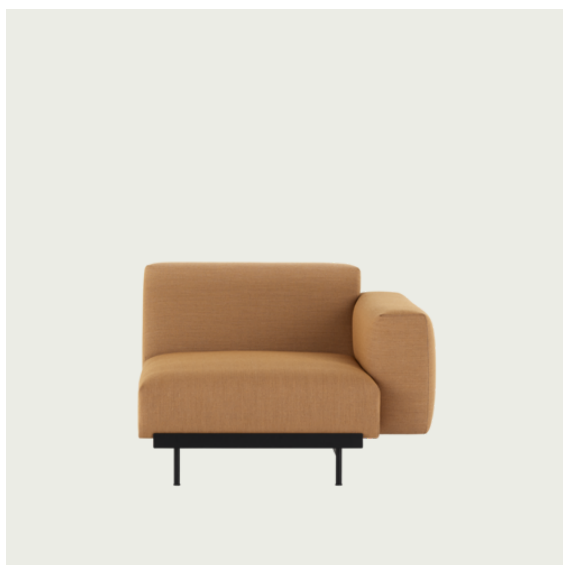

IN SITU MODULAR SOFA / RIGHT ARMREST MODULE (B80)

Shipper Colli	1
Gross Weight (kg)	42.7
Net Weight (kg)	31.25
Please note	This product features an armrest on the right-hand side when facing the product from the front.
Please note	This variant is a Seating Module only and does not include a Frame Section.
Warranty Period	10 years

Item No.	Color	Contract Price	Lead Time
Ready-To-Ship			
98863-240	Ecriture 240	SEK 16.335,70	-
Made-To-Order			
99034	Remix - All Colors	SEK 14.185,70	6 weeks
41139	Fiord - All Colors	SEK 15.045,70	6 weeks
95501	Re-wool - All Colors	SEK 15.045,70	6 weeks
41148	Hallingdal - All Colors	SEK 15.905,70	6 weeks
41157	Divina - All Colors	SEK 16.335,70	6 weeks
41166	Divina MD - All Colors	SEK 16.335,70	6 weeks
41175	Divina Melange - All Colors	SEK 16.335,70	6 weeks
98863	Ecriture - All Colors	SEK 16.335,70	6 weeks
41184	Vidar - All Colors	SEK 16.335,70	6 weeks
COM/COL & Specials			
41229	COM - Textile	SEK 15.045,70	6-12 weeks
41247	COM - Leather	SEK 25.795,70	6-12 weeks