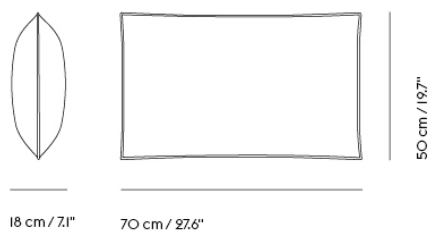

IN SITU MODULAR SOFA / CUSHION — 70 X 50 CM / 27.6 X 19.7"

Shipper Colli	1
Gross Weight (kg)	2.5
Net Weight (kg)	1.75
Warranty Period	10 years

Item No.	Color	Contract Price	Lead Time
Ready-To-Ship			
98872-240	Ecriture 240	SEK 1.973,70	-
Made-To-Order			
99043	Remix - All Colors	SEK 1.418,10	6 weeks
41333	Fiord - All Colors	SEK 1.504,10	6 weeks
95510	Re-wool - All Colors	SEK 1.504,10	6 weeks
41334	Hallingdal - All Colors	SEK 1.848,10	6 weeks
41335	Divina - All Colors	SEK 1.973,70	6 weeks
41336	Divina MD - All Colors	SEK 1.973,70	6 weeks
41337	Divina Melange - All Colors	SEK 1.973,70	6 weeks
98872	Ecriture - All Colors	SEK 1.973,70	6 weeks
41338	Vidar - All Colors	SEK 1.973,70	6 weeks
COM/COL & Specials			
41343	COM - Textile	SEK 1.504,10	6-12 weeks
41345	COM - Leather	SEK 4.639,70	6-12 weeks