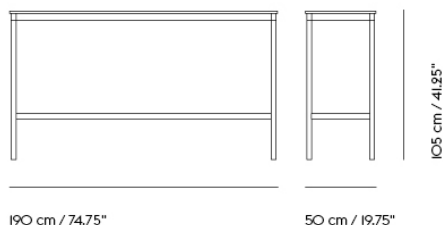

BASE HIGH TABLE / 190 X 50 H: 105 CM / 74.8 X 19.7 H: 41.3"

Shipper Colli	2
Gross Weight (kg)	39
Net Weight (kg)	34.2
Base color options	White, Black
Warranty Period	10 years

Item No.	Color	Contract Price	Lead Time
Ready-To-Ship			
62026	White Laminate/Plywood/Black	SEK 17.625,70	-
62025	White Laminate/Plywood/White	SEK 17.625,70	-
62029	Black Linoleum/Plywood/Black	SEK 19.345,70	-
62030	Black Linoleum/Plywood/White	SEK 19.345,70	-
64772	Lacquered Oak Veneer/Plywood/Black	SEK 21.495,70	-
64773	Lacquered Oak Veneer/Plywood/White	SEK 21.495,70	-
Made-To-Order			
62028	Black Laminate/Plywood/Black	SEK 17.625,70	8 weeks
62027	Black Laminate/Plywood/White	SEK 17.625,70	8 weeks
62036	Black Nanolaminat/Plywood/Black	SEK 22.785,70	8 weeks
62035	Black Nanolaminat/Plywood/White	SEK 22.785,70	8 weeks
62034	White Nanolaminat/Plywood/Black	SEK 22.785,70	8 weeks
62033	White Nanolaminat/Plywood/White	SEK 22.785,70	8 weeks
Extras			
28801	Power Outlet - Black	SEK 3.826,10	-