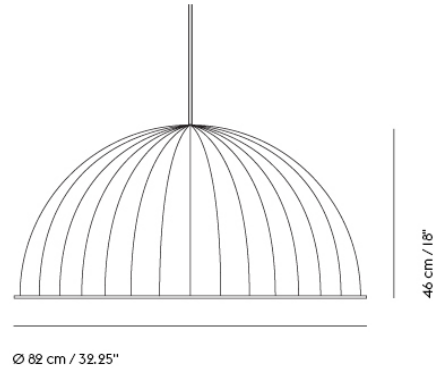

UNDER THE BELL PENDANT LAMP / Ø 82 CM / 32.25"

Shipper Colli	1
Gross Weight (kg)	5.71
Net Weight (kg)	2.32
Warranty Period	5 years

Item No.	Color	Contract Price	Lead Time
Ready-To-Ship			
21351	Black	SEK 5.804,10	-
21354	Dark Green	SEK 5.804,10	-
21352	Grey	SEK 5.804,10	-
21353	White Mélange	SEK 5.804,10	-
Extras			
60362	Under the Bell Cord - Black (per linear meter)	SEK 27,00	-
60364	Under the Bell Cord - Dark Green (per linear meter)	SEK 27,00	-
60363	Under the Bell Cord - Grey (per linear meter)	SEK 27,00	-
60361	Under the Bell Cord - White Mélange (per linear meter)	SEK 27,00	-
24050	Ceiling Cap - White	SEK 116,10	-