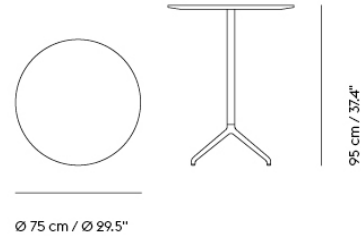

STILL CAFÉ TABLE / Ø 75 H: 95 CM / Ø 29.5 H: 37.4"

Shipper Colli	2
Gross Weight (kg)	17.5
Net Weight (kg)	12.648
Base color options	Black, White
Warranty Period	10 years

Item No.	Color	Contract Price	Lead Time
Ready-To-Ship			
31147	Black Nanolaminate/Black	SEK 6.234,10	-
31146	Black Nanolaminate/White	SEK 6.234,10	-
31145	White Nanolaminate/Black	SEK 6.234,10	-
31144	White Nanolaminate/White	SEK 6.234,10	-
Made-To-Order			
65546	Black Linoleum/Black	SEK 6.234,10	6 weeks
65545	Black Linoleum/White	SEK 6.234,10	6 weeks