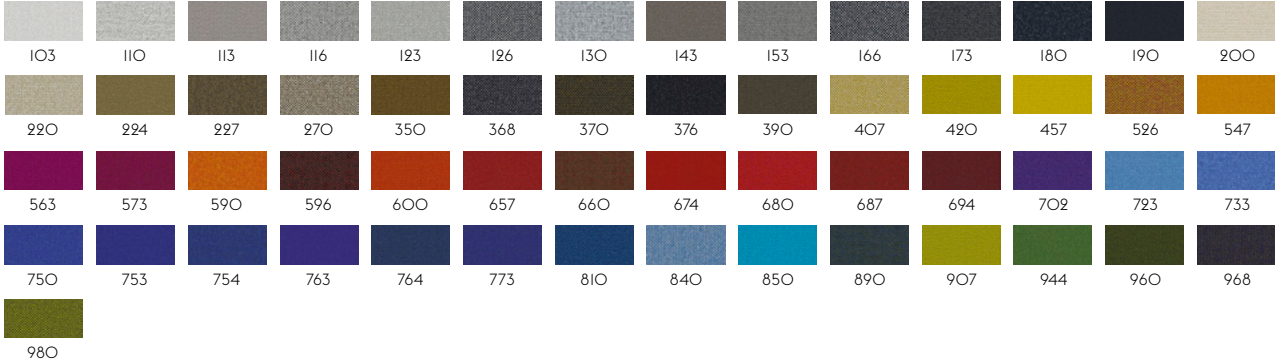

HALLINGDAL 65 BY KVADRAT

Designer: Nanna Ditzel.

Composition: 70% new wool, 30% viscose.

Durability: 100.000 Martindale / Lightfastness 6-7.

Sustainability: Complies with both EU ecolabel "The Flower" and Greenguard Gold Certification.

100