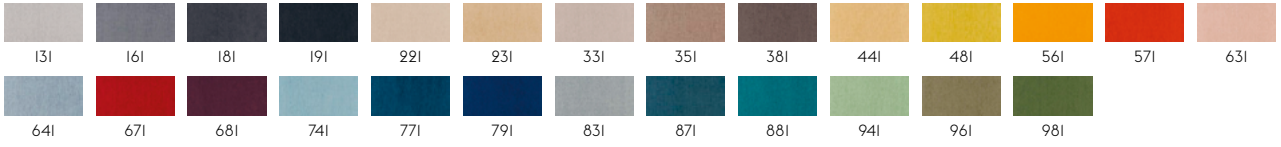

STILL BY KVADRAT

Designer: Georgina Wright.
Composition: 100% Trevira CS.
Durability: 50.000 Martindale / Lightfastness: 6

III