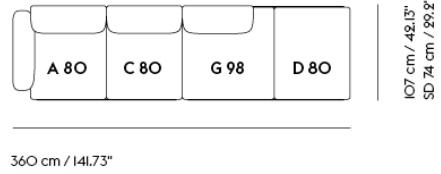

IN SITU MODULAR SOFA / 4-SEATER - CONFIGURATION 3

Shipper Colli 7
Gross Weight (kg) 174.2
Net Weight (kg) 131.15
Warranty Period 10 years

Item No.	Color	Contract Price	Lead Time
Ready-To-Ship			
99829	Frame and Module - Ecriture 240/Black	SEK 56.325,70	-