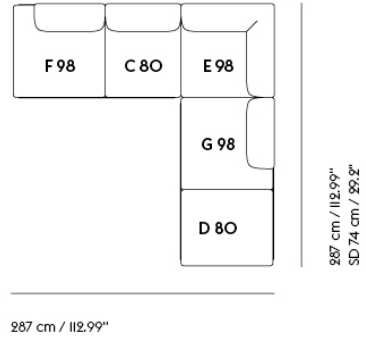

IN SITU MODULAR SOFA / CORNER - CONFIGURATION 4

Shipper Colli IO
Gross Weight (kg) 221.3
Net Weight (kg) 171.7
Warranty Period 10 years

Item No.	Color	Contract Price	Lead Time
Ready-To-Ship			
99835	Frame and Module - Ecriture 240/Black	SEK 73.955,70	-