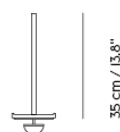

35 cm / 13.8"

15 cm / 5.9"

Shipper Colli	1
Gross Weight (kg)	6.35
Net Weight (kg)	3.9
Additional Information	Colors - Oak or Black
Warranty Period	5 years

Item No.	Color	Contract Price	Lead Time
Ready-To-Ship			
39961	Oak	SEK 2.450,10	-
Made-To-Order			
59150	Remix - All Colors	SEK 3.263,70	4 weeks
59154	Canvas - All Colors	SEK 3.607,70	4 weeks
59155	Clara - All Colors	SEK 3.607,70	4 weeks
59156	Fiord - All Colors	SEK 3.607,70	4 weeks
59158	Hero - All Colors	SEK 3.607,70	4 weeks
59163	Re-wool - All Colors	SEK 3.607,70	4 weeks
59152	Steelcut - All Colors	SEK 3.607,70	4 weeks
59153	Steelcut Trio - All Colors	SEK 3.607,70	4 weeks
59157	Hallingdal - All Colors	SEK 4.037,70	4 weeks
59159	Divina - All Colors	SEK 4.295,70	4 weeks
59160	Divina MD - All Colors	SEK 4.295,70	4 weeks
59161	Divina Melange - All Colors	SEK 4.295,70	4 weeks
59264	Ecriture - All Colors	SEK 4.295,70	4 weeks
59270	Vidar - All Colors	SEK 4.295,70	4 weeks