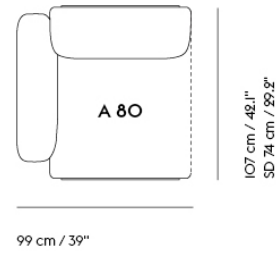

IN SITU MODULAR SOFA / LEFT ARMREST MODULE (A80)

Shipper Colli	1
Gross Weight (kg)	42.7
Net Weight (kg)	31.25
Please note	This product features an armrest on the left-hand side when facing the product from the front.
Please note	This variant is a Seating Module only and does not include a Frame Section.
Warranty Period	10 years

Item No.	Color	Contract Price	Lead Time
Ready-To-Ship			
98862-240	Ecriture 240	SEK 16.335,70	-
Made-To-Order			
99033	Remix - All Colors	SEK 14.185,70	6 weeks
41138	Fiord - All Colors	SEK 15.045,70	6 weeks
95500	Re-wool - All Colors	SEK 15.045,70	6 weeks
41147	Hallingdal - All Colors	SEK 15.905,70	6 weeks
41156	Divina - All Colors	SEK 16.335,70	6 weeks
41165	Divina MD - All Colors	SEK 16.335,70	6 weeks
41174	Divina Melange - All Colors	SEK 16.335,70	6 weeks
98862	Ecriture - All Colors	SEK 16.335,70	6 weeks
41183	Vidar - All Colors	SEK 16.335,70	6 weeks
COM/COL & Specials			
41228	COM - Textile	SEK 15.045,70	6-12 weeks
41246	COM - Leather	SEK 25.795,70	6-12 weeks