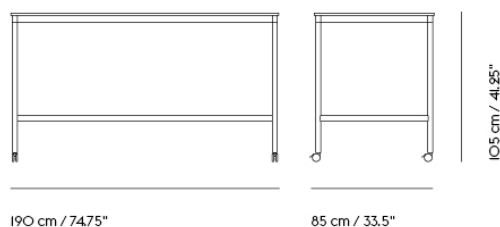

BASE HIGH TABLE / WITH CASTORS / 190 X 85 H: 105 CM / 74.8 X 33.5 H: 41.3"

Shipper Colli	2
Gross Weight (kg)	47
Net Weight (kg)	40.25
Base color options	White, Black
Warranty Period	10 years

Item No.	Color	Contract Price	Lead Time
Made-To-Order			
64314	Black Laminate/Plywood/Black	SEK 18.485,70	8 weeks
64378	Black Laminate/Plywood/White	SEK 18.485,70	8 weeks
64355	White Laminate/Plywood/Black	SEK 18.485,70	8 weeks
64417	White Laminate/Plywood/White	SEK 18.485,70	8 weeks
64330	Black Nanolaminate/Plywood/Black	SEK 24.505,70	8 weeks
64394	Black Nanolaminate/Plywood/White	SEK 24.505,70	8 weeks
64362	White Nanolaminate/Plywood/Black	SEK 24.505,70	8 weeks
64426	White Nanolaminate/Plywood/White	SEK 24.505,70	8 weeks
64319	Black Linoleum/Plywood/Black	SEK 20.205,70	8 weeks
64383	Black Linoleum/Plywood/White	SEK 20.205,70	8 weeks
64338	Lacquered Oak Veneer/Plywood/Black	SEK 22.785,70	8 weeks
64402	Lacquered Oak Veneer/Plywood/White	SEK 22.785,70	8 weeks
Extras			
28801	Power Outlet - Black	SEK 3.826,10	-