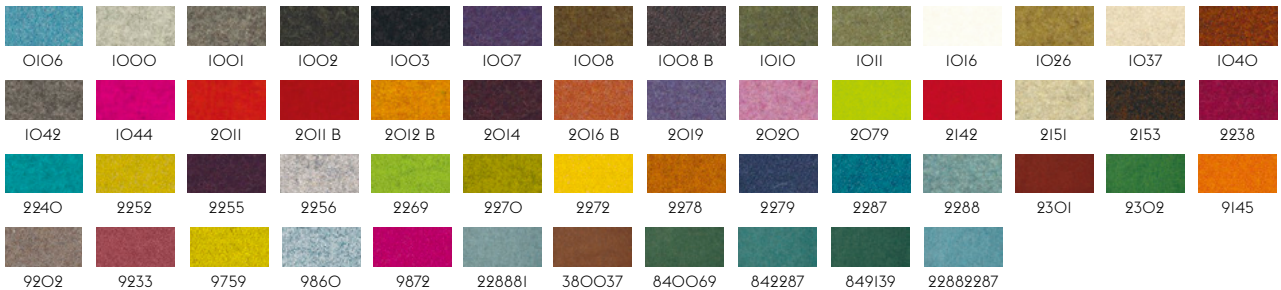

WOOLY BY NEVOTEX

Designer: Nevotex
Composition: 70% wool, 25% polyamide, 5% other fibres.
Durability: 150.000 Martindale / Lightfastness 6-8.

0091

Wooly is woven in 70% recycled wool, sourced from leftover materials of clothing production and other wool products. One kilo of pure new wool generates 9 kilograms of carbon dioxide when produced while processing one kilo of recycled wool only generates 0.5 kilograms of carbon dioxide. Furthermore, recycled wool has a positive environmental impact due to lessened water consumption and lower energy consumption.