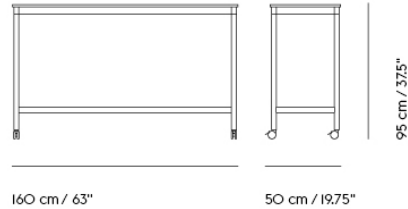

BASE HIGH TABLE / WITH CASTORS / 160 X 50 H: 95 CM / 63 X 19.7 H: 37.4"

Shipper Colli	2
Gross Weight (kg)	23
Net Weight (kg)	17.22
Base color options	White or Black
Warranty Period	10 years

Item No.	Color	Contract Price	Lead Time
Made-To-Order			
64309	Black Laminate/Plywood/Black	SEK 18.055,70	8 weeks
64373	Black Laminate/Plywood/White	SEK 18.055,70	8 weeks
64349	White Laminate/Plywood/Black	SEK 18.055,70	8 weeks
64412	White Laminate/Plywood/White	SEK 18.055,70	8 weeks
64325	Black Nanolaminat/Plywood/Black	SEK 21.495,70	8 weeks
64389	Black Nanolaminat/Plywood/White	SEK 21.495,70	8 weeks
64357	White Nanolaminat/Plywood/Black	SEK 21.495,70	8 weeks
64421	White Nanolaminat/Plywood/White	SEK 21.495,70	8 weeks
64320	Black Linoleum/Plywood/Black	SEK 19.775,70	8 weeks
64384	Black Linoleum/Plywood/White	SEK 19.775,70	8 weeks
64333	Lacquered Oak Veneer/Plywood/Black	SEK 20.205,70	8 weeks
64397	Lacquered Oak Veneer/Plywood/White	SEK 20.205,70	8 weeks
Extras			
28801	Power Outlet - Black	SEK 3.826,10	-