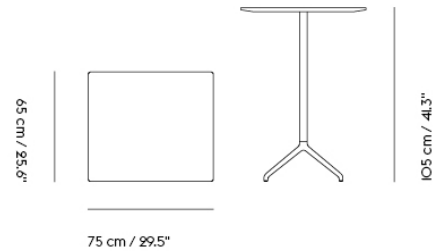

STILL CAFÉ TABLE / 75 X 65 H: 105 CM / 29.5 X 25.6 H: 41.3"

Shipper Colli	2
Gross Weight (kg)	19.05
Net Weight (kg)	14.198
Base color options	White, Black
Warranty Period	10 years

Item No.	Color	Contract Price	Lead Time
Ready-To-Ship			
31139	Black Nanolaminate/Black	SEK 6.234,10	-
31138	Black Nanolaminate/White	SEK 6.234,10	-
31137	White Nanolaminate/Black	SEK 6.234,10	-
31136	White Nanolaminate/White	SEK 6.234,10	-
Made-To-Order			
65526	Black Linoleum/Black	SEK 6.234,10	6 weeks
65525	Black Linoleum/White	SEK 6.234,10	6 weeks