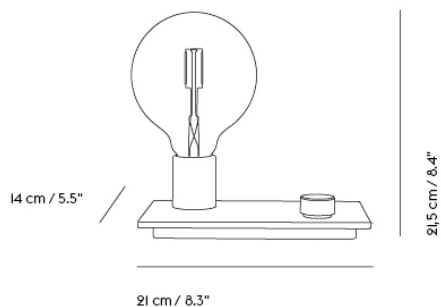

Shipper Colli 1
Gross Weight (kg) 1.4055
Net Weight (kg) 0.9125
Warranty Period 5 years

Item No.	Color	Contract Price	Lead Time
Ready-To-Ship			
15410	Black	SEK 1.504,10	-
15412	Grey	SEK 1.504,10	-
15413	Red	SEK 1.504,10	-
15411	White	SEK 1.504,10	-