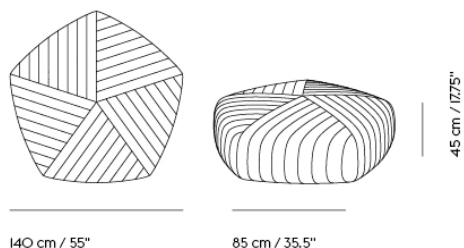

Shipper Colli 1
Gross Weight (kg) 56
Net Weight (kg) 41
Warranty Period 10 years

Item No.	Color	Contract Price	Lead Time
Made-To-Order			
97146	Remix - All Colors	SEK 21.065,70	6 weeks
97123	Canvas - All Colors	SEK 22.355,70	6 weeks
97128	Fiord - All Colors	SEK 22.355,70	6 weeks
97142	Rime - All Colors	SEK 22.355,70	6 weeks
97121	Steelcut - All Colors	SEK 22.355,70	6 weeks
97148	Steelcut Trio - All Colors	SEK 22.355,70	6 weeks
97126	Divina - All Colors	SEK 26.655,70	6 weeks
97125	Divina MD - All Colors	SEK 26.655,70	6 weeks
97127	Divina Melange - All Colors	SEK 26.655,70	6 weeks
COM/COL & Specials			
97129	COM - Textile	SEK 22.355,70	6 weeks