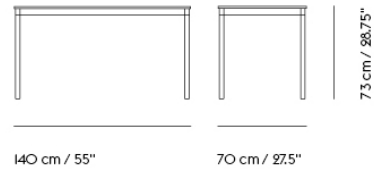

Shipper Colli	2
Gross Weight (kg)	21.4
Net Weight (kg)	16.7
Base color options	White, Black
Warranty Period	10 years

Item No.	Color	Contract Price	Lead Time
Made-To-Order			
64188	Black Laminate/Plywood/Black	SEK 10.315,70	6 weeks
64187	Black Laminate/Plywood/White	SEK 10.315,70	6 weeks
64186	White Laminate/Plywood/Black	SEK 10.315,70	6 weeks
64185	White Laminate/Plywood/White	SEK 10.315,70	6 weeks
64196	Black Nanolaminate/Plywood/Black	SEK 12.895,70	6 weeks
64195	Black Nanolaminate/Plywood/White	SEK 12.895,70	6 weeks
64194	White Nanolaminate/Plywood/Black	SEK 12.895,70	6 weeks
64193	White Nanolaminate/Plywood/White	SEK 12.895,70	6 weeks
64190	Black Linoleum/Plywood/Black	SEK 10.745,70	6 weeks
64189	Black Linoleum/Plywood/White	SEK 10.745,70	6 weeks
64807	Lacquered Oak Veneer/Plywood/Black	SEK 11.175,70	6 weeks
64806	Lacquered Oak Veneer/Plywood/White	SEK 11.175,70	6 weeks
Extras			
28801	Power Outlet - Black	SEK 3.826,10	-