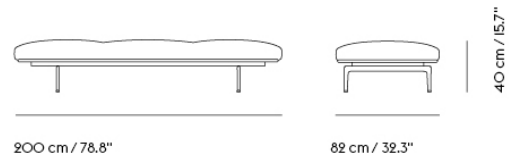

OUTLINE DAYBED / POLISHED ALUMINUM BASE

Shipper Colli	1
Gross Weight (kg)	50
Net Weight (kg)	40
Warranty Period	5 years

Item No.	Color	Contract Price	Lead Time
Made-To-Order			
69516	Remix - All Colors	SEK 22.785,70	6 weeks
69518	Canvas - All Colors	SEK 25.795,70	6 weeks
69517	Clara - All Colors	SEK 25.795,70	6 weeks
69510	Fiord - All Colors	SEK 25.795,70	6 weeks
69515	Rime - All Colors	SEK 25.795,70	6 weeks
69513	Steelcut - All Colors	SEK 25.795,70	6 weeks
69512	Steelcut Trio - All Colors	SEK 25.795,70	6 weeks
69514	Hallingdal - All Colors	SEK 27.515,70	6 weeks
69519	Divina - All Colors	SEK 27.945,70	6 weeks
69520	Divina MD - All Colors	SEK 27.945,70	6 weeks
69521	Divina Melange - All Colors	SEK 27.945,70	6 weeks
76258	Ecriture - All Colors	SEK 27.945,70	6 weeks
69528	Vidar - All Colors	SEK 27.945,70	6 weeks
Extras			
83061	Leather care set for Refine Leather	SEK 172,00	-
28801	Power Outlet - Black	SEK 3.826,10	-
COM/COL & Specials			
69523	COM - Textile	SEK 25.795,70	6-12 weeks
69527	COM - Imitation Leather	SEK 27.515,70	6-12 weeks
69526	COM - Leather	SEK 36.115,70	6-12 weeks