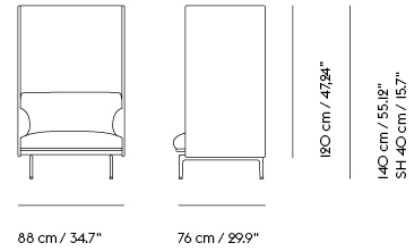

OUTLINE HIGHBACK SOFA 120 / 1-SEATER - POLISHED ALUMINUM BASE

Shipper Colli	1
Gross Weight (kg)	35
Net Weight (kg)	25
Additional Information	Please note that the highback height for this product is 120 cm / 47.2"
Warranty Period	10 years

Item No.	Color	Contract Price	Lead Time
Made-To-Order			
75352	Remix - All Colors	SEK 28.375,70	6 weeks
75432	Canvas - All Colors	SEK 31.815,70	6 weeks
75392	Clara - All Colors	SEK 31.815,70	6 weeks
75112	Fiord - All Colors	SEK 31.815,70	6 weeks
75312	Rime - All Colors	SEK 31.815,70	6 weeks
75232	Steelcut - All Colors	SEK 31.815,70	6 weeks
75192	Steelcut Trio - All Colors	SEK 31.815,70	6 weeks
75272	Hallingdal - All Colors	SEK 33.535,70	6 weeks
75472	Divina - All Colors	SEK 34.395,70	6 weeks
75512	Divina MD - All Colors	SEK 34.395,70	6 weeks
75552	Divina Melange - All Colors	SEK 34.395,70	6 weeks
76117	Ecriture - All Colors	SEK 34.395,70	6 weeks
75672	Vidar - All Colors	SEK 34.395,70	6 weeks
Extras			
28801	Power Outlet - Black	SEK 3.826,10	-
COM/COL & Specials			
75918	COM - Textile	SEK 31.815,70	6-12 weeks
75994	COM - Leather	SEK 50.305,70	6-12 weeks