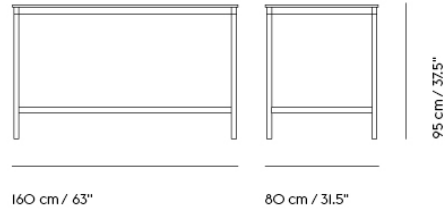

BASE HIGH TABLE / 160 X 80 H: 95 CM/ 63 X 31.5 H: 37.4"

Shipper Colli	2
Gross Weight (kg)	35.4
Net Weight (kg)	29.67
Base color options	White, black
Warranty Period	10 years

Item No.	Color	Contract Price	Lead Time
Made-To-Order			
63028	Black Laminate/Plywood/Black	SEK 16.765,70	8 weeks
63027	Black Laminate/Plywood/White	SEK 16.765,70	8 weeks
63026	White Laminate/Plywood/Black	SEK 16.765,70	8 weeks
63025	White Laminate/Plywood/White	SEK 16.765,70	8 weeks
63036	Black Nanolaminate/Plywood/Black	SEK 20.205,70	8 weeks
63035	Black Nanolaminate/Plywood/White	SEK 20.205,70	8 weeks
63034	White Nanolaminate/Plywood/Black	SEK 20.205,70	8 weeks
63033	White Nanolaminate/Plywood/White	SEK 20.205,70	8 weeks
63030	Black Linoleum/Plywood/Black	SEK 18.485,70	8 weeks
63029	Black Linoleum/Plywood/White	SEK 18.485,70	8 weeks
64783	Lacquered Oak Veneer/Plywood/Black	SEK 19.345,70	8 weeks
64782	Lacquered Oak Veneer/Plywood/White	SEK 19.345,70	8 weeks
Extras			
28801	Power Outlet - Black	SEK 3.826,10	-