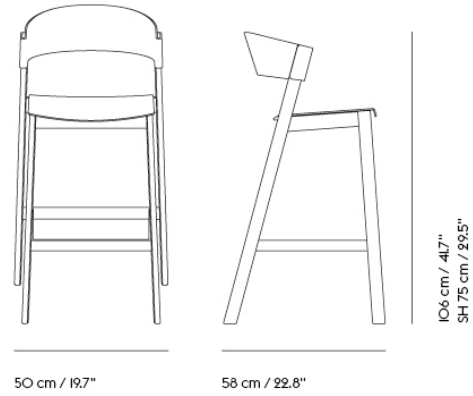

COVER BAR STOOL / WITH STEEL FOOT PROTECT - 75 CM / 29.5"

Shipper Colli	1
Gross Weight (kg)	9.38
Net Weight (kg)	6.48
Base color options	Black, Dark Beige, Green, Midnight Blue, Oak or Stained Dark Brown
Warranty Period	10 Years

Item No.	Color	Contract Price	Lead Time
Made-To-Order			
33302	Black	SEK 5.460,10	7 weeks
33307	Dark Beige	SEK 5.460,10	7 weeks
33304	Green	SEK 5.460,10	7 weeks
33306	Midnight Blue	SEK 5.460,10	7 weeks
33301	Oak	SEK 5.460,10	7 weeks
33305	Stained Dark Brown	SEK 5.460,10	7 weeks
33321	Remix - All Colors	SEK 6.234,10	7 weeks
33329	Canvas - All Color	SEK 6.703,70	7 weeks
33328	Clara - All Colors	SEK 6.703,70	7 weeks
33339	Fiord - All Colors	SEK 6.703,70	7 weeks
33336	Re-Wool - All Colors	SEK 6.703,70	7 weeks
33322	Steelcut - All Colors	SEK 6.703,70	7 weeks
33323	Steelcut Trio - All Colors	SEK 6.703,70	7 weeks
33324	Hallingdal - All Colors	SEK 6.836,10	7 weeks
33325	Divina - All Colors	SEK 6.922,10	7 weeks
33326	Divina MD - All Colors	SEK 6.922,10	7 weeks
33327	Divina Melange - All Colors	SEK 6.922,10	7 weeks
33337	Ecriture - All Colors	SEK 6.922,10	7 weeks
33338	Vidar - All Colors	SEK 6.922,10	7 weeks

Extras

80122	Felt Glides for the Cover Series (4 pcs per pack)	SEK 141,90	-