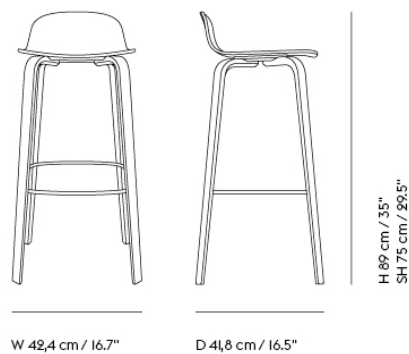

VISU BAR STOOL WOOD BASE - 75 CM / 29.5"

Shipper Colli	1
Gross Weight (kg)	5.7
Net Weight (kg)	4.18
Base color options	Black, Dark Green, Grey, Oak, Tan Rose or Stained Dark Brown
Warranty Period	5 years

Item No.	Color	Contract Price	Lead Time
Ready-To-Ship			
16151	Black/Black	SEK 4.639,70	-
16154	Dark Green/Dark Green	SEK 4.639,70	-
16152	Grey/Grey	SEK 4.639,70	-
16150	Oak/Oak	SEK 4.639,70	-
16158	Stained Dark Brown/Stained Dark Brown	SEK 4.639,70	-
16155	Tan Rose/Tan Rose	SEK 4.639,70	-
16159	White/Oak	SEK 4.639,70	-
Made-To-Order			
21755	Remix - All Colors	SEK 5.546,10	7 weeks
21772	Canvas - All Colors	SEK 5.804,10	7 weeks
21771	Clara - All Colors	SEK 5.804,10	7 weeks
18938	Fiord - All Colors	SEK 5.804,10	7 weeks
70394	Re-wool - All Colors	SEK 5.804,10	7 weeks
21757	Steelcut - All Colors	SEK 5.804,10	7 weeks
21758	Steelcut Trio - All Colors	SEK 5.804,10	7 weeks
21759	Hallingdal - All Colors	SEK 6.492,10	7 weeks
21760	Divina - All Colors	SEK 6.703,70	7 weeks
21761	Divina MD - All Colors	SEK 6.703,70	7 weeks
21762	Divina Melange - All Colors	SEK 6.703,70	7 weeks
18976	Ecriture - All Colors	SEK 6.703,70	7 weeks
18957	Vidar - All Colors	SEK 6.703,70	7 weeks