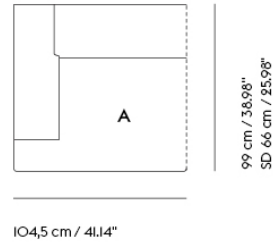

CONNECT SOFT MODULAR SOFA / LEFT ARMREST (A)

Shipper Colli	1
Gross Weight (kg)	50
Net Weight (kg)	38.3
Please note	This product features an armrest on the left-hand side when facing the product from the front.
Warranty Period	10 years

Item No.	Color	Contract Price	Lead Time
Ready-To-Ship			
94509-128	Re-wool 128	SEK 17.625,70	-
Made-To-Order			
94518	Remix - All Colors	SEK 14.615,70	6 weeks
94563	Canvas - All Colors	SEK 17.625,70	6 weeks
94572	Clara - All Colors	SEK 17.625,70	6 weeks
94536	Fiord - All Colors	SEK 17.625,70	6 weeks
94509	Re-wool - All Colors	SEK 17.625,70	6 weeks
94527	Rime - All Colors	SEK 17.625,70	6 weeks
94545	Steelcut - All Colors	SEK 17.625,70	6 weeks
94554	Steelcut Trio - All Colors	SEK 17.625,70	6 weeks
94581	Hallingdal - All Colors	SEK 18.055,70	6 weeks
94590	Divina - All Colors	SEK 18.485,70	6 weeks
94599	Divina MD - All Colors	SEK 18.485,70	6 weeks
94608	Divina Melange - All Colors	SEK 18.485,70	6 weeks
98842	Ecriture - All Colors	SEK 18.485,70	6 weeks
76361	Vidar - All Colors	SEK 18.485,70	6 weeks
COM/COL & Specials			
94644	COM - Textile	SEK 17.625,70	6-12 weeks