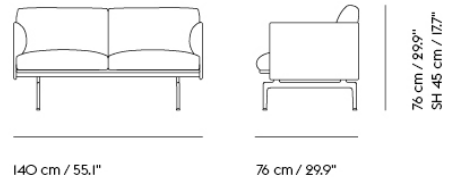

OUTLINE STUDIO SOFA / 140 CM / 55.1" - POLISHED ALUMINUM BASE - SH: 45 CM / 17.7"

Shipper Colli	1
Gross Weight (kg)	41
Net Weight (kg)	36
Warranty Period	10 years

Item No.	Color	Contract Price	Lead Time
Made-To-Order			
73333	Remix - All Colors	SEK 26.225,70	6 weeks
73335	Canvas - All Colors	SEK 31.385,70	6 weeks
73334	Clara - All Colors	SEK 31.385,70	6 weeks
73327	Fiord - All Colors	SEK 31.385,70	6 weeks
73332	Rime - All Colors	SEK 31.385,70	6 weeks
73330	Steelcut - All Colors	SEK 31.385,70	6 weeks
73329	Steelcut Trio - All Colors	SEK 31.385,70	6 weeks
73331	Hallingdal - All Colors	SEK 33.535,70	6 weeks
73336	Divina - All Colors	SEK 34.825,70	6 weeks
73337	Divina MD - All Colors	SEK 34.825,70	6 weeks
73338	Divina Melange - All Colors	SEK 34.825,70	6 weeks
76279	Ecriture - All Colors	SEK 34.825,70	6 weeks
73345	Vidar - All Colors	SEK 34.825,70	6 weeks
Extras			
83061	Leather care set for Refine Leather	SEK 172,00	-
28801	Power Outlet - Black	SEK 3.826,10	-
COM/COL & Specials			
73340	COM - Textile	SEK 31.385,70	6-12 weeks
73344	COM - Imitation Leather	SEK 33.535,70	6-12 weeks
73343	COM - Leather	SEK 43.425,70	6-12 weeks