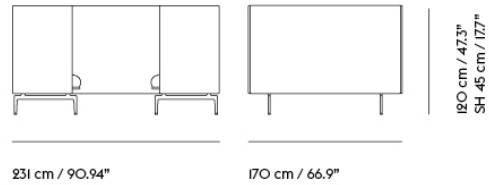

OUTLINE HIGHBACK CABIN 100 / 2-SEATER - POLISHED ALUMINUM BASE - SH: 45 CM / 17.7"

Shipper Colli	3
Gross Weight (kg)	69
Net Weight (kg)	52
Warranty Period	10 years

Item No.	Color	Contract Price	Lead Time
Made-To-Order			
80896	Remix - All Colors	SEK 73.955,70	6 weeks
80968	Canvas - All Colors	SEK 85.135,70	6 weeks
80932	Clara - All Colors	SEK 85.135,70	6 weeks
80680	Fiord - All Colors	SEK 85.135,70	6 weeks
80860	Rime - All Colors	SEK 85.135,70	6 weeks
80788	Steelcut - All Colors	SEK 85.135,70	6 weeks
80752	Steelcut Trio - All Colors	SEK 85.135,70	6 weeks
80824	Hallingdal - All Colors	SEK 90.725,70	6 weeks
81004	Divina - All Colors	SEK 92.015,70	6 weeks
81040	Divina MD - All Colors	SEK 92.015,70	6 weeks
81076	Divina Melange - All Colors	SEK 92.015,70	6 weeks
76180	Ecriture - All Colors	SEK 92.015,70	6 weeks
81184	Vidar - All Colors	SEK 92.015,70	6 weeks
Extras			
28801	Power Outlet - Black	SEK 3.826,10	-
COM/COL & Specials			
75968	COM - Textile	SEK 83.415,70	6-12 weeks
76044	COM - Leather	SEK 137.595,70	6-12 weeks