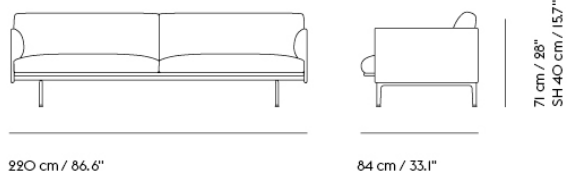

Shipper Colli 1
Gross Weight (kg) 74
Net Weight (kg) 69
Warranty Period 10 years

Item No.	Color	Contract Price	Lead Time
Ready-To-Ship			
27028-163	Remix 163/Black	SEK 30.955,70	-
Made-To-Order			
27028	Remix - All Colors	SEK 30.955,70	6 weeks
27030	Canvas - All Colors	SEK 36.545,70	6 weeks
27029	Clara - All Colors	SEK 36.545,70	6 weeks
27022	Fiord - All Colors	SEK 36.545,70	6 weeks
27027	Rime - All Colors	SEK 36.545,70	6 weeks
27025	Steelcut - All Colors	SEK 36.545,70	6 weeks
27024	Steelcut Trio - All Colors	SEK 36.545,70	6 weeks
27026	Hallingdal - All Colors	SEK 38.265,70	6 weeks
27031	Divina - All Colors	SEK 40.415,70	6 weeks
27032	Divina MD - All Colors	SEK 40.415,70	6 weeks
27033	Divina Melange - All Colors	SEK 40.415,70	6 weeks
76189	Ecriture - All Colors	SEK 40.415,70	6 weeks
27040	Vidar - All Colors	SEK 40.415,70	6 weeks
Extras			
83061	Leather care set for Refine Leather	SEK 172,00	-
28801	Power Outlet - Black	SEK 3.826,10	-

COM/COL & Specials