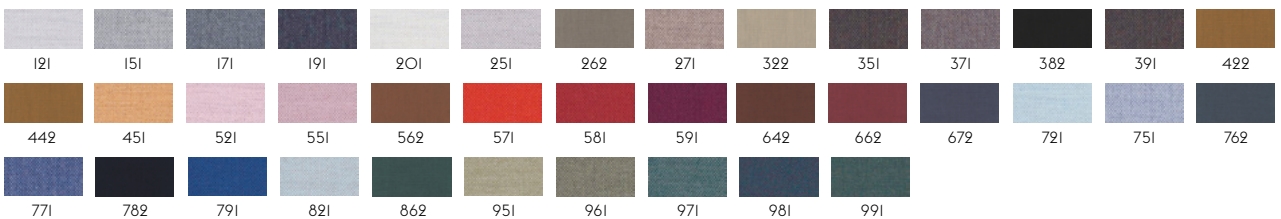

0100

**FIORD BY KVADRAT**

Designer: Tone Barnung & Louise Sigvardt.

Composition: 92% new wool worsted, 8% nylon.

Durability: 60.000 Martindale / Lightfastness 5-6.

101

**HALLINGDAL 65 BY KVADRAT**

Designer: Nanna Ditzel.