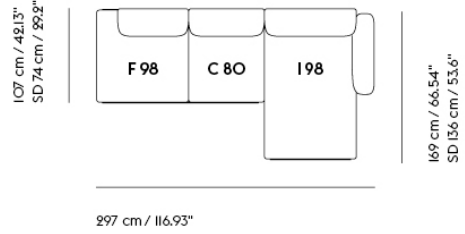

IN SITU MODULAR SOFA / 3-SEATER - CONFIGURATION 8

Shipper Colli 6
Gross Weight (kg) 160.8
Net Weight (kg) 129.07
Warranty Period 10 years

Item No.	Color	Contract Price	Lead Time
Ready-To-Ship			
99825	Frame and Module - Ecriture 240/Black	SEK 53,315,70	-