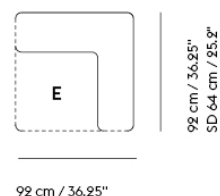

Shipper Colli | 1
Gross Weight (kg) | 54
Net Weight (kg) | 50
Warranty Period | 10 years

Item No.	Color	Contract Price	Lead Time
Ready-To-Ship			
11505-123	Remix I23	SEK 14.615,70	-
Made-To-Order			
11505	Remix - All Colors	SEK 14.615,70	6 weeks
98264	Canvas - All Colors	SEK 16.335,70	6 weeks
11596	Clara - All Colors	SEK 16.335,70	6 weeks
98294	Fiord - All Colors	SEK 16.335,70	6 weeks
19105	Rime - All Colors	SEK 16.335,70	6 weeks
11585	Steelcut - All Colors	SEK 16.335,70	6 weeks
11545	Steelcut Trio - All Colors	SEK 16.335,70	6 weeks
11625	Hallingdal - All Colors	SEK 17.625,70	6 weeks
20265	Divina - All Colors	SEK 18.055,70	6 weeks
19025	Divina MD - All Colors	SEK 18.055,70	6 weeks
19045	Divina Melange - All Colors	SEK 18.055,70	6 weeks
76343	Ecriture - All Colors	SEK 18.055,70	6 weeks
76321	Vidar - All Colors	SEK 18.055,70	6 weeks
COM/COL & Specials			
11565	COM - Textile	SEK 16.335,70	6-12 weeks