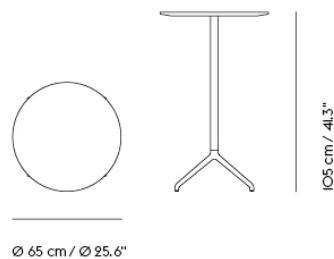

STILL CAFÉ TABLE / Ø 65 H: 105 CM / Ø 25.6 H: 41.3"

Shipper Colli	2
Gross Weight (kg)	15.45
Net Weight (kg)	10.998
Base color options	Black, White
Warranty Period	10 years

Item No.	Color	Contract Price	Lead Time
Ready-To-Ship			
31163	Black Nanolaminate/Black	SEK 6.234,10	-
31162	Black Nanolaminate/White	SEK 6.234,10	-
31161	White Nanolaminate/Black	SEK 6.234,10	-
31160	White Nanolaminate/White	SEK 6.234,10	-
Made-To-Order			
65586	Black Linoleum/Black	SEK 6.234,10	6 weeks
65585	Black Linoleum/White	SEK 6.234,10	6 weeks