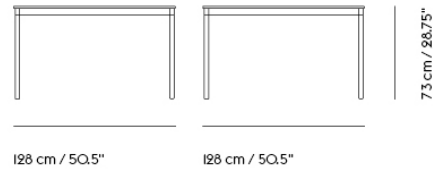

Shipper Colli	2
Gross Weight (kg)	29.8
Net Weight (kg)	22.44
Base color options	White, Black
Warranty Period	10 years

Item No.	Color	Contract Price	Lead Time
Made-To-Order			
64168	Black Laminate/Plywood/Black	SEK 11.605,70	6 weeks
64167	Black Laminate/Plywood/White	SEK 11.605,70	6 weeks
64166	White Laminate/Plywood/Black	SEK 11.605,70	6 weeks
64165	White Laminate/Plywood/White	SEK 11.605,70	6 weeks
64176	Black Nanolaminat/Plywood/Black	SEK 14.615,70	6 weeks
64175	Black Nanolaminat/Plywood/White	SEK 14.615,70	6 weeks
64174	White Nanolaminat/Plywood/Black	SEK 14.615,70	6 weeks
64173	White Nanolaminat/Plywood/White	SEK 14.615,70	6 weeks
64170	Black Linoleum/Plywood/Black	SEK 13.325,70	6 weeks
64169	Black Linoleum/Plywood/White	SEK 13.325,70	6 weeks
64805	Lacquered Oak Veneer/Plywood/Black	SEK 13.325,70	6 weeks
64804	Lacquered Oak Veneer/Plywood/White	SEK 13.325,70	6 weeks
Extras			
28801	Power Outlet - Black	SEK 3.826,10	-