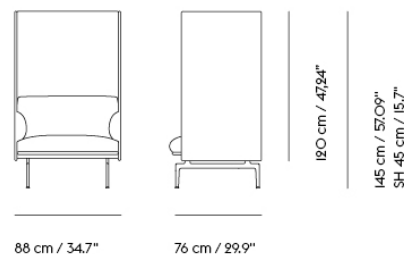

OUTLINE HIGHBACK SOFA 120 / 1-SEATER

- BLACK BASE - SH: 45 CM / 17.7"

Shipper Colli	1
Gross Weight (kg)	35
Net Weight (kg)	25
Additional Information	Please note that the highback height for this product is 120 cm / 47.2"
Warranty Period	10 years

Item No.	Color	Contract Price	Lead Time
Made-To-Order			
75370	Remix - All Colors	SEK 26.655,70	6 weeks
75450	Canvas - All Colors	SEK 30.095,70	6 weeks
75410	Clara - All Colors	SEK 30.095,70	6 weeks
75130	Fiord - All Colors	SEK 30.095,70	6 weeks
75330	Rime - All Colors	SEK 30.095,70	6 weeks
75250	Steelcut - All Colors	SEK 30.095,70	6 weeks
75210	Steelcut Trio - All Colors	SEK 30.095,70	6 weeks
75290	Hallingdal - All Colors	SEK 31.815,70	6 weeks
75490	Divina - All Colors	SEK 32.675,70	6 weeks
75530	Divina MD - All Colors	SEK 32.675,70	6 weeks
75570	Divina Melange - All Colors	SEK 32.675,70	6 weeks
76126	Ecriture - All Colors	SEK 32.675,70	6 weeks
75690	Vidar - All Colors	SEK 32.675,70	6 weeks
Extras			
28801	Power Outlet - Black	SEK 3.826,10	-
COM/COL & Specials			
75936	COM - Textile	SEK 30.095,70	6-12 weeks
76012	COM - Leather	SEK 48.585,70	6-12 weeks