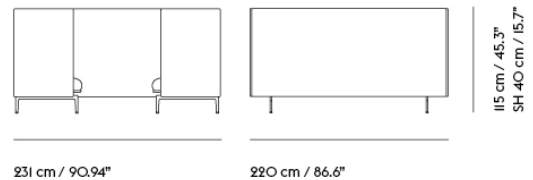

OUTLINE HIGHBACK CABIN 100 / 3-SEATER - POLISHED ALUMINUM BASE

Shipper Colli	3
Gross Weight (kg)	78
Net Weight (kg)	58
Warranty Period	10 years

Item No.	Color	Contract Price	Lead Time
Made-To-Order			
80878	Remix - All Colors	SEK 83.415,70	6 weeks
80950	Canvas - All Colors	SEK 95.455,70	6 weeks
80914	Clara - All Colors	SEK 95.455,70	6 weeks
80662	Fiord - All Colors	SEK 95.455,70	6 weeks
80842	Rime - All Colors	SEK 95.455,70	6 weeks
80770	Steelcut - All Colors	SEK 95.455,70	6 weeks
80734	Steelcut Trio - All Colors	SEK 95.455,70	6 weeks
80806	Hallingdal - All Colors	SEK 102.335,70	6 weeks
80986	Divina - All Colors	SEK 104.055,70	6 weeks
81022	Divina MD - All Colors	SEK 104.055,70	6 weeks
81058	Divina Melange - All Colors	SEK 104.055,70	6 weeks
76172	Ecriture - All Colors	SEK 104.055,70	6 weeks
81166	Vidar - All Colors	SEK 104.055,70	6 weeks
Extras			
28801	Power Outlet - Black	SEK 3.826,10	-
COM/COL & Specials			
75950	COM - Textile	SEK 93.735,70	6-12 weeks
76026	COM - Leather	SEK 158.235,70	6-12 weeks