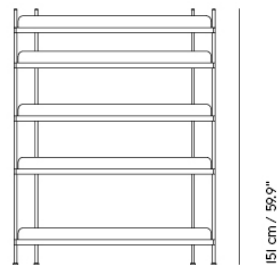

COMPILE SHELVING SYSTEM / CONFIGURATION 3

121 cm / 47.75"

151 cm / 59.9"

Shipper Colli	6
Gross Weight (kg)	55.96
Net Weight (kg)	45.49
Warranty Period	10 years

Item No.	Color	Contract Price	Lead Time
Ready-To-Ship			
50060	Black	SEK 12.895,70	-
50061	Grey	SEK 12.895,70	-
50062	White	SEK 12.895,70	-