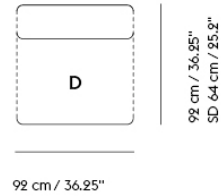

CONNECT MODULAR SOFA / SHORT CENTER (D)

Shipper Colli	1
Gross Weight (kg)	32
Net Weight (kg)	28
Warranty Period	10 years

Item No.	Color	Contract Price	Lead Time
Ready-To-Ship			
11504-123	Remix I23	SEK 12.895,70	-
Made-To-Order			
11504	Remix - All Colors	SEK 12.895,70	6 weeks
98263	Canvas - All Colors	SEK 14.185,70	6 weeks
11595	Clara - All Colors	SEK 14.185,70	6 weeks
98293	Fiord - All Colors	SEK 14.185,70	6 weeks
19104	Rime - All Colors	SEK 14.185,70	6 weeks
11584	Steelcut - All Colors	SEK 14.185,70	6 weeks
11544	Steelcut Trio - All Colors	SEK 14.185,70	6 weeks
11624	Hallingdal - All Colors	SEK 15.045,70	6 weeks
20264	Divina - All Colors	SEK 15.475,70	6 weeks
19024	Divina MD - All Colors	SEK 15.475,70	6 weeks
19044	Divina Melange - All Colors	SEK 15.475,70	6 weeks
76342	Ecriture - All Colors	SEK 15.475,70	6 weeks
76320	Vidar - All Colors	SEK 15.475,70	6 weeks
COM/COL & Specials			
11564	COM - Textile	SEK 14.615,70	6-12 weeks