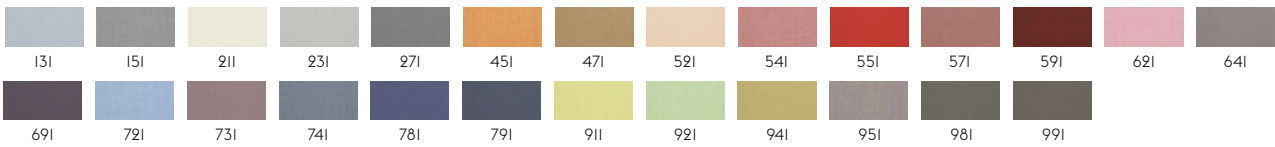

RIME BY KVADRAT

Designer: Åsa Pärson.

Composition: 90% new wool worsted, 10% nylon.

Durability: 100,000 Martindale / Lightfastness 5-7 (ISO I-8).

Sustainability: Complies with both EU ecolabel "The Flower" and Greenguard Gold Certification.

111