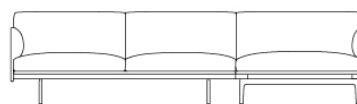

OUTLINE SOFA / CHAISE LONGUE - RIGHT - POLISHED ALUMINUM BASE

263 cm / 103.5"