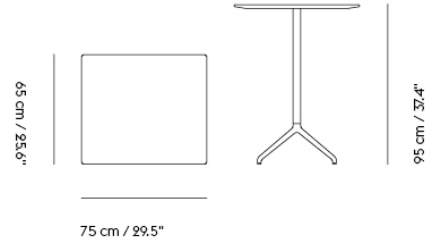

STILL CAFÉ TABLE / 75 X 65 H: 95 CM / 29.5 X 25.6 H: 37.4"

Shipper Colli 2
Gross Weight (kg) 18.7
Net Weight (kg) 13.848
Base color options White, Black
Warranty Period 10 years

Item No.	Color	Contract Price	Lead Time
Ready-To-Ship			
31135	Black Nanolaminate/Black	SEK 6.234,10	-
31134	Black Nanolaminate/White	SEK 6.234,10	-
31133	White Nanolaminate/Black	SEK 6.234,10	-
31132	White Nanolaminate/White	SEK 6.234,10	-
Made-To-Order			
65516	Black Linoleum/Black	SEK 6.234,10	6 weeks
65515	Black Linoleum/White	SEK 6.234,10	6 weeks