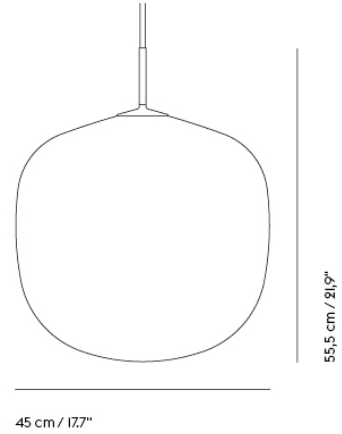

Shipper Colli	1
Gross Weight (kg)	8.5
Net Weight (kg)	4
Warranty Period	5 years

Item No.	Color	Contract Price	Lead Time
Ready-To-Ship			
22417	Black	SEK 5.804,10	-
22243	Deep Red	SEK 5.804,10	-
22421	Grey	SEK 5.804,10	-
22425	Orange	SEK 5.804,10	-
22413	White	SEK 5.804,10	-
Extras			
22540	Rime Cord for Ø12+Ø18+25 - Grey (per linear meter)	SEK 34,00	-
22541	Rime Cord Ø12+Ø18+25 cm - Orange (per linear meter)	SEK 34,00	-
15804	Ambit / Fluid / Rime Ø12+Ø18+25 Cord - White (per linear meter)	SEK 59,30	-
15801	Ambit / Grain / Rime Ø12+Ø18+25 Cord - Black (per linear meter)	SEK 59,30	-
15800	Rime Cord for Ø12+Ø18+25 - Deep Red (per linear meter)	SEK 59,30	-
22542	Rime Cord Ø37 + 45 cm - Black (per linear meter)	SEK 69,00	-
22549	Rime Cord Ø37 + 45 cm - Deep Red (per linear meter)	SEK 69,00	-
22545	Rime Cord Ø37 + 45 cm - Grey (per linear meter)	SEK 69,00	-
22546	Rime Cord Ø37 + 45 cm - Orange (per linear meter)	SEK 69,00	-
22546	Rime Cord Ø37 + 45 cm - Orange (per linear meter)	SEK 69,00	-
22543	Rime Cord Ø37 + 45 cm - White (per linear meter)	SEK 69,00	-