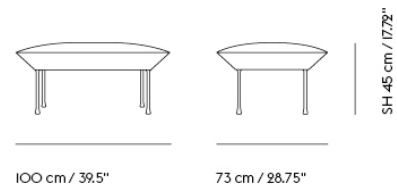

Shipper Colli	1
Gross Weight (kg)	17
Net Weight (kg)	16
Base color options	Black, Chrome, Dark Grey or Grey
Warranty Period	10 years

Item No.	Color	Contract Price	Lead Time
Made-To-Order			
15014	Canvas - All Colors	SEK 12.465,70	4 weeks
15010	Clara - All Colors	SEK 12.465,70	4 weeks
14811	Fiord - All Colors	SEK 12.465,70	4 weeks
19517	Re-wool - All Colors	SEK 12.465,70	4 weeks
19876	Rime - All Colors	SEK 12.465,70	4 weeks
15011	Steelcut - All Colors	SEK 12.465,70	4 weeks
15013	Steelcut Trio - All Colors	SEK 12.465,70	4 weeks
15012	Hallingdal - All Colors	SEK 14.185,70	4 weeks
15017	Divina - All Colors	SEK 14.615,70	4 weeks
15018	Divina MD - All Colors	SEK 14.615,70	4 weeks
15019	Divina Melange - All Colors	SEK 14.615,70	4 weeks
59871	Ecriture - All Colors	SEK 14.615,70	4 weeks
30132	Vidar - All Colors	SEK 14.615,70	4 weeks
COM/COL & Specials			
15016	COM - Textile	SEK 12.465,70	8 weeks
14812	COM - Imitation Leather	SEK 14.185,70	8 weeks