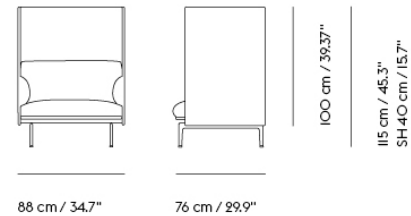

OUTLINE HIGHBACK SOFA 100 / 1-SEATER - POLISHED ALUMINUM BASE

Shipper Colli	1
Gross Weight (kg)	63
Net Weight (kg)	54
Additional Information	Please note that the highback height for this product is 100 cm / 39.4"
Warranty Period	10 years

Item No.	Color	Contract Price	Lead Time
Made-To-Order			
69428	Remix - All Colors	SEK 27.945,70	6 weeks
69430	Canvas - All Colors	SEK 31.815,70	6 weeks
69429	Clara - All Colors	SEK 31.815,70	6 weeks
69422	Fiord - All Colors	SEK 31.815,70	6 weeks
69427	Rime - All Colors	SEK 31.815,70	6 weeks
69425	Steelcut - All Colors	SEK 31.815,70	6 weeks
69424	Steelcut Trio - All Colors	SEK 31.815,70	6 weeks
69426	Hallingdal - All Colors	SEK 34.395,70	6 weeks
69431	Divina - All Colors	SEK 36.115,70	6 weeks
69432	Divina MD - All Colors	SEK 36.115,70	6 weeks
69433	Divina Melange - All Colors	SEK 36.115,70	6 weeks
76254	Ecriture - All Colors	SEK 36.115,70	6 weeks
69440	Vidar - All Colors	SEK 36.115,70	6 weeks

Extras

83061	Leather care set for Refine Leather	SEK 172,00	-
28801	Power Outlet - Black	SEK 3.826,10	-

COM/COL & Specials

69435	COM - Textile	SEK 31.815,70	6-12 weeks
69439	COM - Imitation Leather	SEK 34.395,70	6-12 weeks