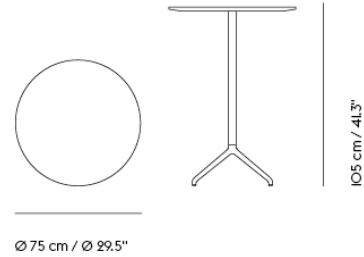

STILL CAFÉ TABLE / Ø 75 H: 105 CM / Ø 29.5 H: 41.3"

Shipper Colli	2
Gross Weight (kg)	17.85
Net Weight (kg)	12.998
Base color options	Black, White
Warranty Period	10 years

Item No.	Color	Contract Price	Lead Time
Ready-To-Ship			
31151	Black Nanolaminate/Black	SEK 6.234,10	-
31150	Black Nanolaminate/White	SEK 6.234,10	-
31149	White Nanolaminate/Black	SEK 6.234,10	-
31148	White Nanolaminate/White	SEK 6.234,10	-
Made-To-Order			
65556	Black Linoleum/Black	SEK 6.234,10	6 weeks
65555	Black Linoleum/White	SEK 6.234,10	6 weeks