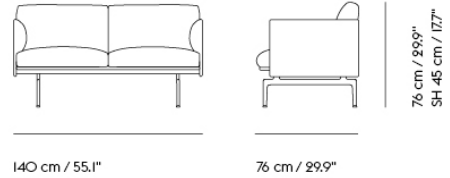

OUTLINE STUDIO SOFA / 140 CM / 55.1" - BLACK BASE - SH: 45 CM / 17.7"

Shipper Colli	1
Gross Weight (kg)	41
Net Weight (kg)	36
Warranty Period	10 years

Item No.	Color	Contract Price	Lead Time
Made-To-Order			
73142	Remix - All Colors	SEK 24.505,70	6 weeks
73144	Canvas - All Colors	SEK 29.665,70	6 weeks
73143	Clara - All Colors	SEK 29.665,70	6 weeks
73136	Fiord - All Colors	SEK 29.665,70	6 weeks
73141	Rime - All Colors	SEK 29.665,70	6 weeks
73139	Steelcut - All Colors	SEK 29.665,70	6 weeks
73138	Steelcut Trio - All Colors	SEK 29.665,70	6 weeks
73140	Hallingdal - All Colors	SEK 31.815,70	6 weeks
73145	Divina - All Colors	SEK 33.105,70	6 weeks
73146	Divina MD - All Colors	SEK 33.105,70	6 weeks
73147	Divina Melange - All Colors	SEK 33.105,70	6 weeks
76271	Ecriture - All Colors	SEK 33.105,70	6 weeks
73154	Vidar - All Colors	SEK 33.105,70	6 weeks
Extras			
83061	Leather care set for Refine Leather	SEK 172,00	-
28801	Power Outlet - Black	SEK 3.826,10	-
COM/COL & Specials			
73149	COM - Textile	SEK 29.665,70	6-12 weeks
73153	COM - Imitation Leather	SEK 31.815,70	6-12 weeks
73152	COM - Leather	SEK 41.705,70	6-12 weeks