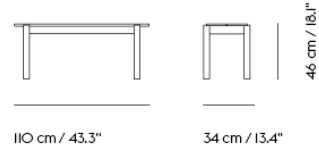

**LINEAR WOOD BENCH / 110 X 34 CM /
43.3 X 13.4"**

Shipper Colli 1
Gross Weight (kg) 12
Net Weight (kg) 7.034
Warranty Period 10 years

Item No.	Color	Contract Price	Lead Time
Ready-To-Ship			
30919	Oak	SEK 5.804,10	-