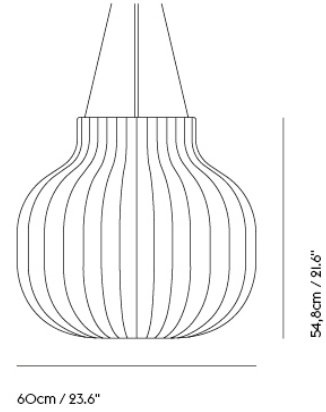

**STRAND PENDANT LAMP / CLOSED - Ø
60 CM / 23.5"**

Shipper Colli 1
Gross Weight (kg) 8.12
Net Weight (kg) 5.5
Warranty Period 5 years

Item No.	Color	Contract Price	Lead Time
Ready-To-Ship			
22453	White - Closed	SEK 6.922,10	-