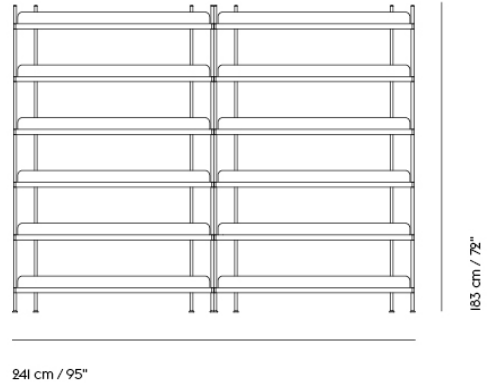

COMPILE SHELVING SYSTEM / CONFIGURATION 8

Shipper Colli 13
Gross Weight (kg) 134.03
Net Weight (kg) 109.39
Warranty Period 10 years

Item No.	Color	Contract Price	Lead Time
Ready-To-Ship			
50085	Black	SEK 31.385,70	-
50086	Grey	SEK 31.385,70	-
50087	White	SEK 31.385,70	-