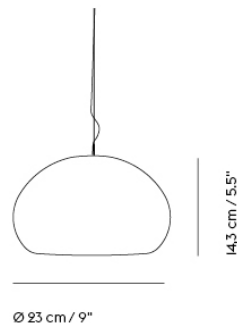

Item No.	Color	Contract Price	Lead Time
<b>Ready-To-Ship</b>			
15401	Opal White	SEK 3.349,70	-
<b>Extras</b>			
15804	Ambit / Fluid / Rime Ø12+Ø18+25 Cord - White (per linear meter)	SEK 59,30	-
21100	Dimmable Bulb for Fluid and Grain Pendant Lamp	SEK 193,50	-
24052	Ceiling Cap for wire suspension lamps - White	SEK 262,30	-