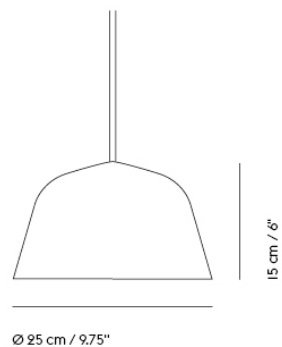

Shipper Colli 1
Gross Weight (kg) 1.1092
Net Weight (kg) 0.7
Warranty Period 5 years

Item No.	Color	Contract Price	Lead Time
Ready-To-Ship			
26036	Beige-Green ***	SEK 2.192,10	-
26034	Black	SEK 2.192,10	-
26033	Dusty Green	SEK 2.192,10	-
26031	Grey	SEK 2.192,10	-
26038	Light Blue	SEK 2.192,10	-
26037	Taupe	SEK 2.192,10	-
26032	White	SEK 2.192,10	-
Extras			
15804	Ambit / Fluid / Rime Ø12+Ø18+25 Cord - White (per linear meter)	SEK 59,30	-
15801	Ambit / Grain / Rime Ø12+Ø18+25 Cord - Black (per linear meter)	SEK 59,30	-
15803	Ambit Cord - Grey (per linear meter)	SEK 59,30	-
15808	Ambit Cord - Light Blue (per linear meter)	SEK 59,30	-
15806	Ambit Cord - Taupe (per linear meter)	SEK 59,30	-
24050	Ceiling Cap - White	SEK 116,10	-