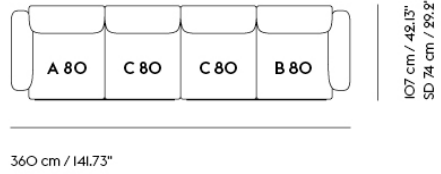

IN SITU MODULAR SOFA / 4-SEATER - CONFIGURATION I

Shipper Colli 7
Gross Weight (kg) 191.2
Net Weight (kg) 147.5
Warranty Period 10 years

Item No.	Color	Contract Price	Lead Time
Ready-To-Ship			
99827	Frame and Module - Ecriture 240/Black	SEK 63.635,70	-