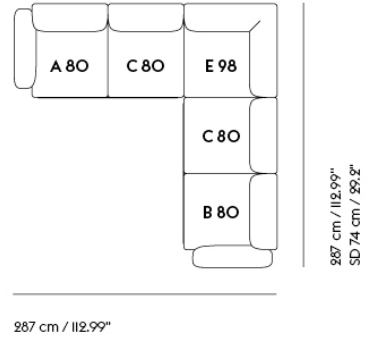

IN SITU MODULAR SOFA / CORNER - CONFIGURATION I

Shipper Colli IO
Gross Weight (kg) 249.4
Net Weight (kg) 192.2
Warranty Period IO years

Item No.	Color	Contract Price	Lead Time
Ready-To-Ship			
99832	Frame and Module - Ecriture 240/Black	SEK 83,845,70	-