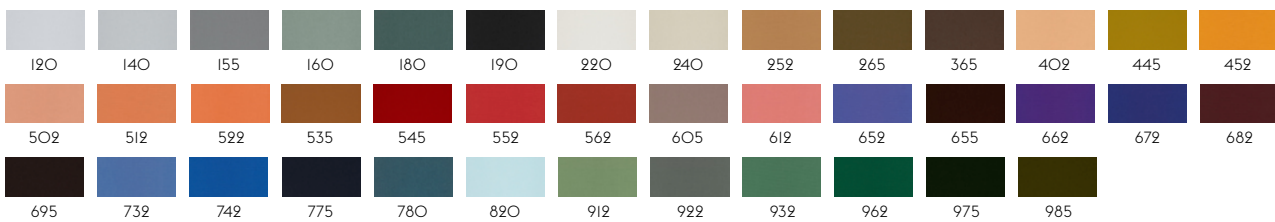

STEELCUT BY KVADRAT

Designer: Dijkmeijer & Ridolfo.

Composition: 90% new wool worsted, 10% nylon.

Durability: 80,000 Martindale / Lightfastness 5-7 (ISO I-8).

Sustainability: Complies with both EU ecolabel "The Flower" and Greenguard Gold Certification.

110