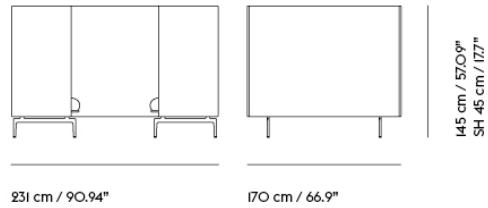

OUTLINE HIGHBACK CABIN 120 / 2-SEATER - BLACK BASE - SH: 45 CM / 17.7"

Shipper Colli	3
Gross Weight (kg)	82
Net Weight (kg)	58.5
Warranty Period	10 years

Item No.	Color	Contract Price	Lead Time
Made-To-Order			
80885	Remix - All Colors	SEK 79.115,70	6 weeks
80957	Canvas - All Colors	SEK 91.585,70	6 weeks
80921	Clara - All Colors	SEK 91.585,70	6 weeks
80669	Fiord - All Colors	SEK 91.585,70	6 weeks
80849	Rime - All Colors	SEK 91.585,70	6 weeks
80777	Steelcut - All Colors	SEK 91.585,70	6 weeks
80741	Steelcut Trio - All Colors	SEK 91.585,70	6 weeks
80813	Hallingdal - All Colors	SEK 97.175,70	6 weeks
80993	Divina - All Colors	SEK 99.325,70	6 weeks
81029	Divina MD - All Colors	SEK 99.325,70	6 weeks
81065	Divina Melange - All Colors	SEK 99.325,70	6 weeks
76175	Ecriture - All Colors	SEK 99.325,70	6 weeks
81173	Vidar - All Colors	SEK 99.325,70	6 weeks
Extras			
28801	Power Outlet - Black	SEK 3.826,10	-
COM/COL & Specials			
75957	COM - Textile	SEK 95.025,70	6-12 weeks
76033	COM - Leather	SEK 158.235,70	6-12 weeks