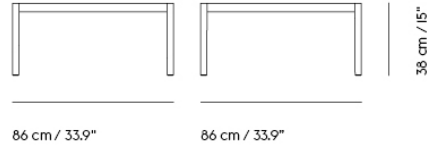

**WORKSHOP COFFEE TABLE / 86 X 86 CM
/ 33.9" X 33.9"**

Shipper Colli 1
Gross Weight (kg) 14.7
Net Weight (kg) 12
Warranty Period 10 years

Item No.	Color	Contract Price	Lead Time
Ready-To-Ship			
26062	Warm Grey Linoleum/Oak	SEK 6.578,10	-
26056	Oak	SEK 6.836,10	-