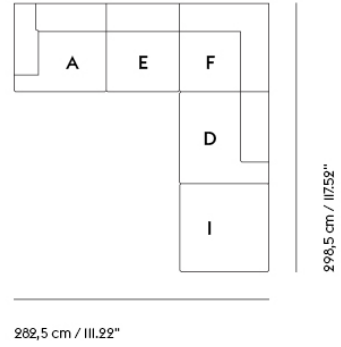

CONNECT SOFT MODULAR SOFA / CORNER - CONFIGURATION 2

Shipper Colli 5
Gross Weight (kg) 224.09
Net Weight (kg) 169.99
Warranty Period 10 years

Item No.	Color	Contract Price	Lead Time
Ready-To-Ship			
96035	Re-wool 128	SEK 73.525,70	-