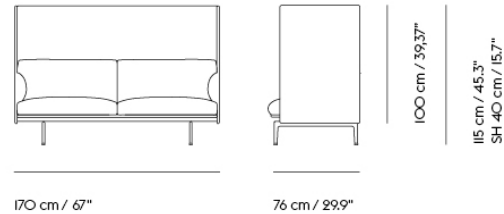

OUTLINE HIGHBACK SOFA 100 / 2-SEATER - BLACK BASE

Shipper Colli	1
Gross Weight (kg)	85.84
Net Weight (kg)	71.6
Additional Information	Please note that the highback height for this product is 100 cm / 39.4"
Warranty Period	10 years

Item No.	Color	Contract Price	Lead Time
Ready-To-Ship			
28408-163	Remix 163/Black	SEK 35.255,70	-
Made-To-Order			
28408	Remix - All Colors	SEK 35.255,70	6 weeks
28410	Canvas - All Colors	SEK 39.555,70	6 weeks
28409	Clara - All Colors	SEK 39.555,70	6 weeks
28402	Fiord - All Colors	SEK 39.555,70	6 weeks
28407	Rime - All Colors	SEK 39.555,70	6 weeks
28405	Steelcut - All Colors	SEK 39.555,70	6 weeks
28404	Steelcut Trio - All Colors	SEK 39.555,70	6 weeks
28406	Hallingdal - All Colors	SEK 43.860,00	6 weeks
28411	Divina - All Colors	SEK 45.145,70	6 weeks
28412	Divina MD - All Colors	SEK 45.145,70	6 weeks
28413	Divina Melange - All Colors	SEK 45.145,70	6 weeks
76204	Ecriture - All Colors	SEK 45.145,70	6 weeks
28420	Vidar - All Colors	SEK 45.145,70	6 weeks
Extras			
83061	Leather care set for Refine Leather	SEK 172,00	-
28801	Power Outlet - Black	SEK 3.826,10	-