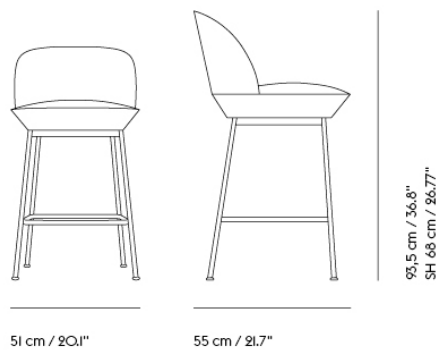

Shipper Colli	1
Gross Weight (kg)	10
Net Weight (kg)	8
Base color options	Chrome or Anthracite Black
Warranty Period	10 years

Item No.	Color	Contract Price	Lead Time
Made-To-Order			
14607	Clara - All Colors	SEK 7.305,70	4 weeks
14606	Fiord - All Colors	SEK 7.305,70	4 weeks
19507	Re-wool - All Colors	SEK 7.305,70	4 weeks
14612	Rime - All Colors	SEK 7.305,70	4 weeks
14601	Steelcut - All Colors	SEK 7.305,70	4 weeks
14602	Steelcut Trio - All Colors	SEK 7.305,70	4 weeks
14603	Hallingdal - All Colors	SEK 7.993,70	4 weeks
14613	Still - All Colors	SEK 7.993,70	4 weeks
14604	Divina - All Colors	SEK 8.079,70	4 weeks
14609	Divina MD - All Colors	SEK 8.079,70	4 weeks
14610	Divina Melange - All Colors	SEK 8.079,70	4 weeks
59864	Ecriture - All Colors	SEK 8.079,70	4 weeks
14621	Vidar - All Colors	SEK 8.079,70	4 weeks
Extras			
80171	Felt Glides for Oslo, Fiber and Visu with Tube Base (4 pcs per pack)	SEK 141,90	-
COM/COL & Specials			
14615	COM - Textile	SEK 7.993,70	>MOQ: 4 4 weeks