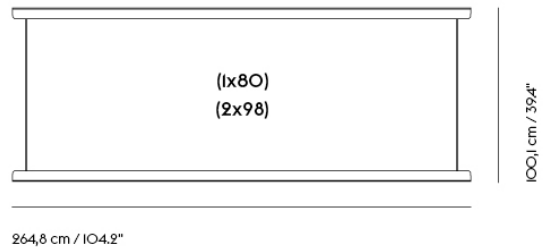

IN SITU MODULAR SOFA / FRAME SECTION (1 X 80 + 2 X 98)

Shipper Colli	1
Gross Weight (kg)	33
Net Weight (kg)	28.02
Warranty Period	10 years

Item No.	Color	Contract Price	Lead Time
Ready-To-Ship			
41562	Black - 1 x 80 + 2 x 98	SEK 5.546,10	-