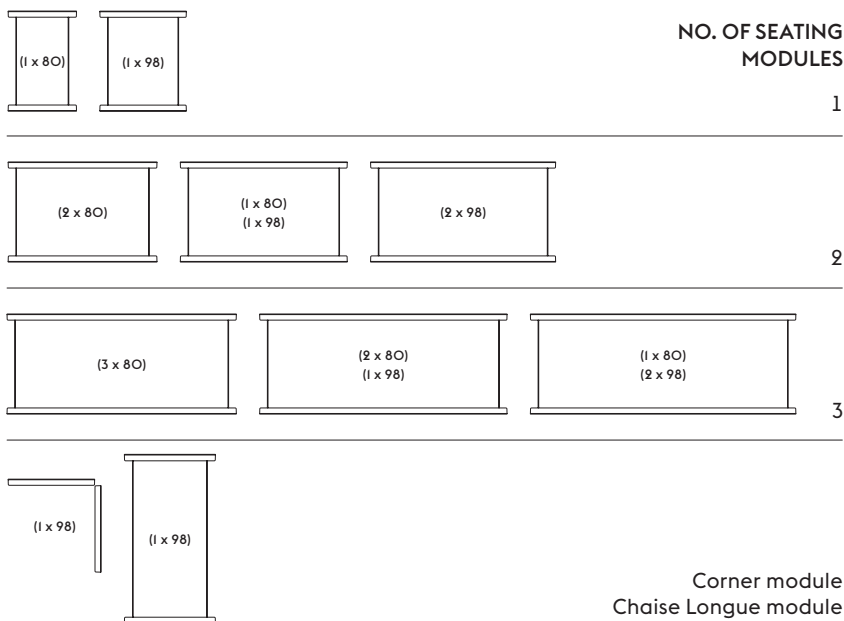

2. FRAME SECTIONS

Choose the frame section(s) that match the seating modules of the desired configuration (10 frame sections to choose from in total). We recommend using as few frame sections as possible when creating your own configuration for a clean appearance.

A Frame Corner Section must always be supported by sections in the two open directions.

A configuration with chaise longue modules H98 or I98 must be created using at least 2 sections in total.