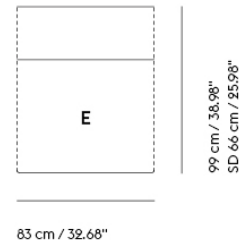

CONNECT SOFT MODULAR SOFA / CENTER (E)

100

Shipper Colli |
Gross Weight (kg) 42
Net Weight (kg) 32.4
Warranty Period 10 years

Item No.	Color	Contract Price	Lead Time
Ready-To-Ship			
94513-128	Re-wool 128	SEK 14.185,70	-
Made-To-Order			
94522	Remix - All Colors	SEK 12.465,70	6 weeks
94567	Canvas - All Colors	SEK 14.185,70	6 weeks
94576	Clara - All Colors	SEK 14.185,70	6 weeks
94540	Fiord - All Colors	SEK 14.185,70	6 weeks
94513	Re-wool - All Colors	SEK 14.185,70	6 weeks
94531	Rime - All Colors	SEK 14.185,70	6 weeks
94549	Steelcut - All Colors	SEK 14.185,70	6 weeks
94558	Steelcut Trio - All Colors	SEK 14.185,70	6 weeks
94585	Hallingdal - All Colors	SEK 15.045,70	6 weeks
94594	Divina - All Colors	SEK 15.905,70	6 weeks
94603	Divina MD - All Colors	SEK 15.905,70	6 weeks
94612	Divina Melange - All Colors	SEK 15.905,70	6 weeks
98846	Ecriture - All Colors	SEK 15.905,70	6 weeks
76365	Vidar - All Colors	SEK 15.905,70	6 weeks
COM/COL & Specials			
94648	COM - Textile	SEK 14.185,70	6-12 weeks