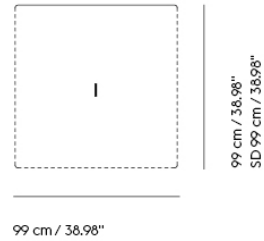

CONNECT SOFT MODULAR SOFA / OTTOMAN (I)

Shipper Colli I
Gross Weight (kg) 35.29
Net Weight (kg) 25.69
Warranty Period 10 years

Item No.	Color	Contract Price	Lead Time
Ready-To-Ship			
94517-128	Re-wool I28	SEK 11.175,70	-
Made-To-Order			
94526	Remix - All Colors	SEK 9.885,70	6 weeks
94571	Canvas - All Colors	SEK 11.175,70	6 weeks
94580	Clara - All Colors	SEK 11.175,70	6 weeks
94544	Fiord - All Colors	SEK 11.175,70	6 weeks
94517	Re-wool - All Colors	SEK 11.175,70	6 weeks
94535	Rime - All Colors	SEK 11.175,70	6 weeks
94553	Steelcut - All Colors	SEK 11.175,70	6 weeks
94562	Steelcut Trio - All Colors	SEK 11.175,70	6 weeks
94589	Hallingdal - All Colors	SEK 12.895,70	6 weeks
94598	Divina - All Colors	SEK 13.325,70	6 weeks
94607	Divina MD - All Colors	SEK 13.325,70	6 weeks
94616	Divina Melange - All Colors	SEK 13.325,70	6 weeks
98850	Ecriture - All Colors	SEK 13.325,70	6 weeks
76369	Vidar - All Colors	SEK 13.325,70	6 weeks
COM/COL & Specials			
94652	COM - Textile	SEK 11.175,70	6-12 weeks