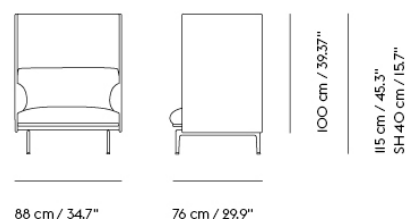

OUTLINE HIGHBACK SOFA 100 / 1-SEATER - BLACK BASE

Shipper Colli	1
Gross Weight (kg)	63
Net Weight (kg)	54
Additional Information	Please note that the highback height for this product is 100 cm / 39.4"
Warranty Period	10 years

Item No.	Color	Contract Price	Lead Time
Made-To-Order			
69384	Remix - All Colors	SEK 26.225,70	6 weeks
69386	Canvas - All Colors	SEK 30.095,70	6 weeks
69385	Clara - All Colors	SEK 30.095,70	6 weeks
69378	Fiord - All Colors	SEK 30.095,70	6 weeks
69383	Rime - All Colors	SEK 30.095,70	6 weeks
69381	Steelcut - All Colors	SEK 30.095,70	6 weeks
69380	Steelcut Trio - All Colors	SEK 30.095,70	6 weeks
69382	Hallingdal - All Colors	SEK 32.675,70	6 weeks
69387	Divina - All Colors	SEK 34.395,70	6 weeks
69388	Divina MD - All Colors	SEK 34.395,70	6 weeks
69389	Divina Melange - All Colors	SEK 34.395,70	6 weeks
76252	Ecriture - All Colors	SEK 34.395,70	6 weeks
69396	Vidar - All Colors	SEK 34.395,70	6 weeks
Extras			
83061	Leather care set for Refine Leather	SEK 172,00	-
28801	Power Outlet - Black	SEK 3.826,10	-
COM/COL & Specials			
69395	COM - Imitation Leather	SEK 32.675,70	6-12 weeks
69391	COM - Textile	SEK 34.395,70	6-12 weeks