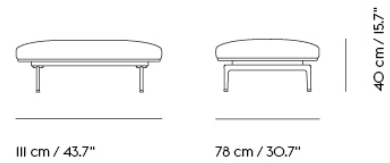

OUTLINE POUF / POLISHED ALUMINUM BASE

Shipper Colli 1
Gross Weight (kg) 23
Net Weight (kg) 17
Warranty Period 10 years

Item No.	Color	Contract Price	Lead Time
Made-To-Order			
67606	Remix - All Colors	SEK 11.605,70	6 weeks
67608	Canvas - All Colors	SEK 13.325,70	6 weeks
67607	Clara - All Colors	SEK 13.325,70	6 weeks
67602	Fiord - All Colors	SEK 13.325,70	6 weeks
67619	Rime - All Colors	SEK 13.325,70	6 weeks
67604	Steelcut - All Colors	SEK 13.325,70	6 weeks
67620	Steelcut Trio - All Colors	SEK 13.325,70	6 weeks
67605	Hallingdal - All Colors	SEK 15.045,70	6 weeks
67609	Divina - All Colors	SEK 17.625,70	6 weeks
67610	Divina MD - All Colors	SEK 17.625,70	6 weeks
67611	Divina Melange - All Colors	SEK 17.625,70	6 weeks
76230	Ecriture - All Colors	SEK 17.625,70	6 weeks
67618	Vidar - All Colors	SEK 17.625,70	6 weeks
Extras			
83061	Leather care set for Refine Leather	SEK 172,00	-
COM/COL & Specials			
67615	COM - Textile	SEK 13.325,70	6-12 weeks
67616	COM - Imitation Leather	SEK 15.045,70	6-12 weeks
67617	COM - Leather	SEK 20.205,70	6-12 weeks