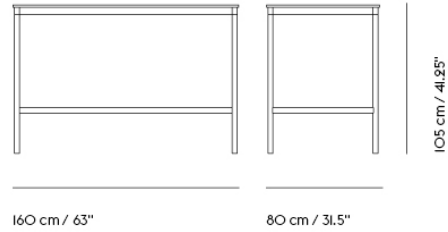

BASE HIGH TABLE / 160 X 80 H: 105 CM / 63 X 31.5 H: 41.3"

Shipper Colli	2
Gross Weight (kg)	37.4
Net Weight (kg)	31.67
Base color options	White, Black
Warranty Period	10 years

Item No.	Color	Contract Price	Lead Time
Made-To-Order			
63048	Black Laminate/Plywood/Black	SEK 16.765,70	8 weeks
63047	Black Laminate/Plywood/White	SEK 16.765,70	8 weeks
63046	White Laminate/Plywood/Black	SEK 16.765,70	8 weeks
63045	White Laminate/Plywood/White	SEK 16.765,70	8 weeks
63056	Black Nanolaminat/Plywood/Black	SEK 20.205,70	8 weeks
63055	Black Nanolaminat/Plywood/White	SEK 20.205,70	8 weeks
63054	White Nanolaminat/Plywood/Black	SEK 20.205,70	8 weeks
63053	White Nanolaminat/Plywood/White	SEK 20.205,70	8 weeks
63050	Black Linoleum/Plywood/Black	SEK 18.485,70	8 weeks
63049	Black Linoleum/Plywood/White	SEK 18.485,70	8 weeks
64785	Lacquered Oak Veneer Plywood/Black	SEK 19.345,70	8 weeks
64784	Lacquered Oak Veneer Plywood/White	SEK 19.345,70	8 weeks
Extras			
28801	Power Outlet - Black	SEK 3.826,10	-