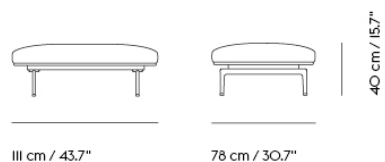

Shipper Colli 1
Gross Weight (kg) 23
Net Weight (kg) 17
Warranty Period 10 years

Item No.	Color	Contract Price	Lead Time
Made-To-Order			
28045	Remix - All Colors	SEK 9.885,70	6 weeks
28047	Canvas - All Colors	SEK 11.605,70	6 weeks
28046	Clara - All Colors	SEK 11.605,70	6 weeks
28041	Fiord - All Colors	SEK 11.605,70	6 weeks
28058	Rime - All Colors	SEK 11.605,70	6 weeks
28043	Steelcut - All Colors	SEK 11.605,70	6 weeks
28059	Steelcut Trio - All Colors	SEK 11.605,70	6 weeks
28044	Hallingdal - All Colors	SEK 13.325,70	6 weeks
28048	Divina - All Colors	SEK 15.905,70	6 weeks
28049	Divina MD - All Colors	SEK 15.905,70	6 weeks
28050	Divina Melange - All Colors	SEK 15.905,70	6 weeks
76198	Ecriture - All Colors	SEK 15.905,70	6 weeks
28057	Vidar - All Colors	SEK 15.905,70	6 weeks
Extras			
83061	Leather care set for Refine Leather	SEK 172,00	-
COM/COL & Specials			
28055	COM - Imitation Leather	SEK 13.325,70	6-12 weeks
28054	COM - Textile	SEK 13.325,70	6-12 weeks
28056	COM - Leather	SEK 19.345,70	6-12 weeks