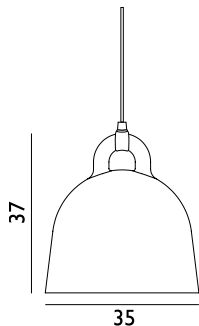

Bell Lamp Small US

Colli: I
Size & Weight: H: 37 x Ø: 35 cm - 1,7 kg
Packing: Brown Box - H: 47 x L: 39 x D: 39 cm - 3,5 kg
M3: 0,0715
Material: Aluminum
Light Source: US E26 (big socket). Low-energy 9 Watt bulbs are recommended.

SEK Contract Price 3.256,00

	503040 Sand		503042 Grey		503047 White		503052 Black