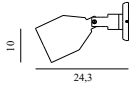

Contract Price 1.600,00
SEK			
	605790 White		605791 Warm Grey
	605792 Green		605793 Black

Klip Wall Lamp EU			
Colli:		1	
Size & Weight:		H: 15,8 x W: 24,3 cm - 0,84 kg	
Packing:		Gift Box - H: 24,6 x L: 11,2 x D: 11,2 cm - 1,5 kg	
Colli Box:		H: 26 x L: 57,5 x D: 23,5 cm - 10,3 kg	
M3:		0,035 l	
Material:		Powder-coated steel	
Color:		White, Warm Grey, Green, Black	
Light Source:		EU E14 (small socket), 0,5W bulbs (LED) are recommended	
			Contract Price 1.600,00
SEK			
	605794 White		605795 Warm Grey
	605796 Green		605797 Black

LED BULBS EU

Design: Simon Legald, 2017
Duty Code: 9405409900
Made in: China
Maintenance: Clean with damp cloth.