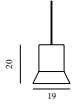

HAT LAMP MEDIUM

Design: Simon Legald, 2023
Duty Code: 9405919000
Made in: China

Construction: Hat Lamp is a pendant lamp with a powder-coated aluminum lamp shade. It is available in two different colors, Black and Warm Grey. The inner side of the lamp shade is painted white. The pendant is provided with a 4 m textile cord that matches the color of the lamp shade. It comes with a canopy in plastic, a black one for the black version, and a white one for the grey version. The socket fixing for the bulb is inside the lamp shade.

Maintenance: Clean with a damp cloth. Avoid the use of all-purpose cleaners and other degreasing detergents.

Hat Lamp Medium EU

Colli: I
Size & Weight: H: 20 x Ø: 19 cm - 4,08 kg
Packing: Brown Box - H: 19,5 x L: 19,5 x D: 31,5 cm - 5,4 kg
Material: Aluminum.
Light Source: EU E27 8W (LED) recommended. Bulb is not included, but can be purchased separately.

Contract Price
1.140,00
SEK