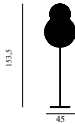

Puff Floor Lamp Bubble CCC

Colli: 1
Size & Weight: H: 153,5 x Ø: 45 cm - 3,5 kg
Packing: Brown Box - H: 12 x L: 80 x D: 47 cm - 6,3 kg
M3: 0,0451
Material: Rice paper, white powder-coated steel pole & base with soft EVA foam underneath, to protect the floor. Cord length: 2M. Distance from outlet to cord switch: 55 cm.
Color: White
Light Source: EU E14 (small socket) 2W bulbs (LED) are recommended

Contract Price
SEK 1.600,00