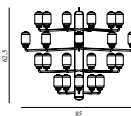

Amp Chandelier Small EU

Colli: 1
Size & Weight: H: 32,5 x Ø: 62,5 cm - 6,5 kg
Packing: Brown Box - H: 44 x L: 69,5 x D: 68,5 cm - 9,5 kg
M3: 0,1742
Material: Glass, Marble
Light Source: Comes with 15 bulbs (G4 (LED)). All Bulbs can also be purchased separately. The Amp Chandelier is non-dimmable.

SEK Contract Price
8.112,00