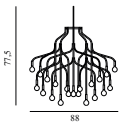

Vekst Lamp Large EU

Colli: 1
Size & Weight: H: 81 x Ø: 88 cm - 22 kg
Packing: Brown Box - H: 94,5 x L: 94,5 x D: 92,5 cm - 25 kg
Material: Powder-coated steel and etched opal glass.
Light Source: Comes with 24 bulbs (G4 (LED)). All Bulbs can also be purchased separately

Contract Price
SEK 17.140,00