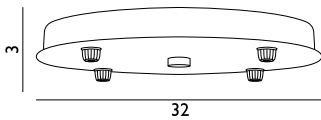

AMP CORDS

Design: Simon Legald, 2014
Duty Code: 9405919000
Made in: China
Construction: Sold in optional lengths. The price is per meter.
Maintenance: Clean with damp cloth.

Amp Cord	
Colli:	1
Size & Weight:	Ø: 4 cm
Packing:	Poly Bag
Material:	Textile cord
Contract Price	
SEK 68,00	
900042 Black	900062 White

AMP CANOPY 4 PCS.

Design: Simon Legald, 2016
Duty Code: 9405919000
Made in: China
Construction: Made for 4 Amp lamps.
Maintenance: Clean with damp cloth.

Amp Canopy 4 pcs.	
Colli:	1
Size & Weight:	H: 3 x Ø: 32 cm - 2 kg
Packing:	Brown Box - H: 9,5 x L: 4,5 x D: 39 cm - 2,3 kg
M3:	0,0125
Material:	Powder Coated Steel
Contract Price	
SEK 660,00	
502126 White