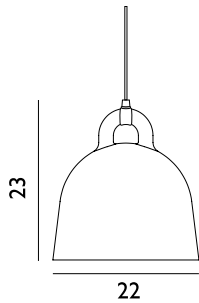

Bell Lamp X-Small US

Colli: I
Size & Weight: H: 23 x Ø: 22 cm - 1,5 kg
Packing: Brown Box - H: 33 x L: 28 x D: 28 cm - 2 kg
M3: 0,0259
Material: Aluminum
Light Source: G9 Halogen. 20 Watt bulbs are recommended.

SEK Contract Price 2.340,00

	503038 Sand		503046 White		503051 Black		503139 Grey