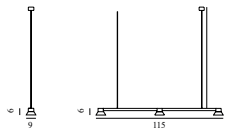

Hat Lamp Linear Small US

Colli: 1
Size & Weight: H: 6 x W: 9 x L: 115 cm - 2,2 kg
Packing: Brown Box - H: 18 x L: 120 x D: 18 cm - 3,5 kg
Material: Aluminum, Steel, Acrylic (PMMA).
Light Source: Comes with 3 LED PCBa light sources (LED 5W) that encompass a color temperature scale spectrum between 2700K and 6500K. Dimmable.

Contract Price
SEK 4.000,00

608339
Black