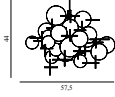

BAU EU

Design: Vibeke Fonnesberg Schmidt, 2010
Duty Code: 9405199090
Made in: China
Construction: Bau lamp is a self-assembly lamp. Assembly manual included.
Delivered with 4 m white textile cord and fitting.
Maintenance: Bau can be cleaned with a duster.

Bau Lamp Small EU

Colli: 1
Size & Weight: H: 44 x L: 57,5 cm - 1,7 kg
Packing: Gift Box - H: 20 x L: 28 x D: 14,5 cm - 2,2 kg
Material: Linden Wood Veneer
Light Source: EU E27 (big socket). Low-energy 9 Watt bulbs are recommended.

Contract Price
SEK 1.772,00