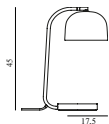

Grant Table Lamp US

Colli: 1
Size & Weight: H: 45 x Ø: 17,5 cm - 2,5 kg
Packing: Brown Box - H: 51,5 x L: 30 x D: 24,5 cm - 4,5 kg
M3: 0,0379
Material: Steel, Granite
Light Source: LED 4kVWh/10.000h. Bulb is included.

Contract Price
3.428,00
SEK