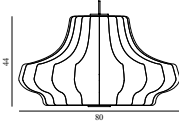

Phantom Lamp Medium

Colli: 1
Size & Weight: H: 44 x Ø: 80 cm - 4,2 kg
Packing: Brown Box - H: 54 x L: 92 x D: 72 cm
Material: Environmental Flame-retardant Resin and Steel Frame.
Light Source: E27 socket. Bulb is not included. 13W LED/1520 Lumen is recommended. Bulb size must not be larger than L: 11 cm x Ø: 6cm
Color temperature: 2700 K
Production time: 1 week

Contract Price
SEK 10.628,00