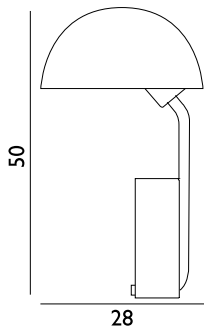

CAP EU

Design: KaschKasch, 2014
Duty Code: 9405299090
Made in: China

Construction: The lampshade can be moved around, letting you direct the light. Delivered with 2 m textile cord with switch.

Maintenance: Clean with damp cloth.