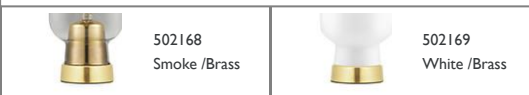

Amp Wall Lamp EU

Colli: 1
Size & Weight: H: 30 x W: 17 x D: 11 cm - 0,67 kg
Packing: Gift Box - H: 41 x L: 19 x D: 21,5 cm - 1 kg
Material: Glass, marble and powder coated metal.
Light Source: EU E14 2W bulbs (LED) recommended. All Bulbs can be purchased separately.

SEK Contract Price
1.884,00

Amp Table Lamp EU

Colli: 1
Size & Weight: H: 26,5 x Ø: 14 cm - 1,5 kg
Packing: Gift Box - H: 48 x L: 20,5 x D: 20,5 cm - 2,4 kg
Colli Box: H: 47 x L: 20,5 x D: 20,5 cm
M3: 0,0198
Material: Glass, Marble
Light Source: EU E14 2W bulbs (LED). All Bulbs can be purchased separately.

SEK Contract Price
2.000,00

Amp Table Lamp Brass EU

Colli: 1
Size & Weight: H: 26,5 x Ø: 14 cm - 1,5 kg
Packing: Gift Box - H: 48 x L: 20,5 x D: 20,5 cm - 1,9 kg
Material: Glass, Brass
Light Source: EU E14 2W bulbs (LED). All Bulbs can be purchased separately.

SEK Contract Price
2.340,00

Amp Chandelier Small EU

Colli: 1
Size & Weight: H: 32,5 x Ø: 62,5 cm - 6,5 kg
Packing: Brown Box - H: 44 x L: 69,5 x D: 68,5 cm - 9,5 kg
M3: 0,1742
Material: Glass, Marble
Light Source: Comes with 15 bulbs (G4 (LED)). All Bulbs can also be purchased separately. The Amp Chandelier is non-dimmable.

SEK Contract Price
8.112,00

Amp Chandelier Large EU

Colli: 1
Size & Weight: H: 62,5 x Ø: 85 cm - 11,3 kg
Packing: Brown Box - H: 70 x L: 89 x D: 87 cm - 14,2 kg
M3: 0,5283
Material: Glass, Marble
Light Source: Comes with 35 bulbs (G4 (LED)). All Bulbs can also be purchased separately. The Amp Chandelier is non-dimmable.

SEK Contract Price
16.228,00