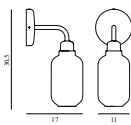

Amp Wall Lamp EU

Colli: 1
Size & Weight: H: 30 x W: 17 x D: 11 cm - 0,67 kg
Packing: Gift Box - H: 41 x L: 19 x D: 21,5 cm - 1 kg
Material: Glass, marble and powder coated metal.
Light Source: EU E14 2W bulbs (LED) recommended. All Bulbs can be purchased separately.

SEK Contract Price
1.884,00