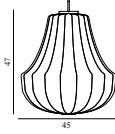

PHANTOM

Design: Simon Legald, 2018

Duty Code: 9405199090

Made in: China

Construction: The lamp is made by spraying thin threads of flame-retardant resin on a steel frame. Many layers of threads will make the full lampshade, like a silkworm makes its cocoon.

Phantom Lamp Small

Colli: 1
Size & Weight: H: 47 x Ø: 45 cm - 1,5 kg
Packing: Brown Box - H: 56 x L: 56 x D: 53,5 cm - 5 kg
Material: Environmental Flame-retardant Resin and Steel Frame.
Light Source: E27 socket. Bulb is not included. 13W LED/1520 Lumen is recommended. Bulb size must not be larger than L: 11 cm x Ø: 6cm
Color temperature: 2700 K
Production time: 1 week

Contract Price
SEK 6.000,00