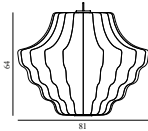

Phantom Lamp Large

Colli: 1
Size & Weight: H: 64 x Ø: 81 cm - 4,8 kg
Packing: Brown Box - H: 72 x L: 92 x D: 72 cm
Material: Environmental Flame-retardant Resin and Steel Frame.
Light Source: E27 socket. Bulb is not included. 13W LED/1520 Lumen is recommended. Bulb size must not be larger than L: 11 cm x Ø: 6cm
Color temperature: 2700 K
Production time: 1 week

Contract Price
SEK 11.884,00