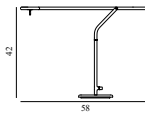

## Flow Table Lamp EU

Colli: 1  
 Size & Weight: H: 42 x L: 58 x D: 16 cm - 3,2 kg  
 Packing: Brown Box - H: 25,5 x L: 73,5 x D: 25,5 cm - 4,7 kg  
 M3: 0,2027  
 Material: Powder Coated Metal  
 Light Source: SMD 2835 LED chip (not replaceable). Light source power - 5W, whole lamp power: 6.8W. Input voltage: 100-240V, LED part input: 15.1V DC 350mA. Color temperature: 2800-3200K. LED life span - 30000hrs.