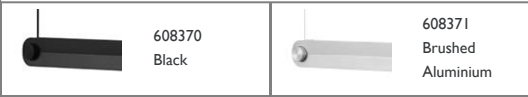

Dim Linear Lamp US

Colli: I
Size & Weight: H: 9 x L: 155,5 x D: 6 cm - 3,7 kg
Packing: Brown Box - H: 21 x L: 161 x D: 15 cm
Material: Lamp: Aluminum, Steel. Remote Control: ABS.
Light Source: The lamp is equipped with two LED light stripes that encompass a color temperature scale spectrum between 2700K and 6500K. Can be dimmed via the rotary dimmers on the lamp or with the remote control. The lamp has a burning time of approx. 30,000 hours.

Contract Price
SEK 10.284,00