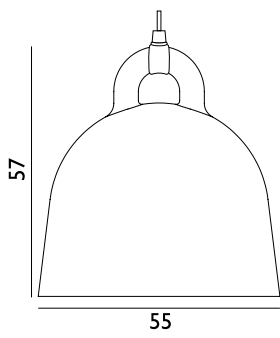

### Bell Lamp Large EU

Colli: I  
 Size & Weight: H: 57 x Ø: 55 cm - 3,4 kg  
 Packing: Brown Box - H: 66 x L: 60 x D: 60 cm - 7,9 kg  
 M3: 0,2376  
 Material: Aluminum  
 Light Source: E27 (big socket). Low-energy 9 Watt bulbs are recommended.