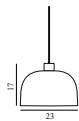

Grant Pendant Ø23 US

Colli: 1
Size & Weight: H: 17 x Ø: 23 cm - 1 kg
Packing: Brown Box - H: 28,5 x L: 28,5 x D: 20 cm - 2 kg
M3: 0,0162
Material: Steel, Granite
Light Source: LED 5kVWh/10.000h. Bulb is included.

Contract Price
2.628,00
SEK