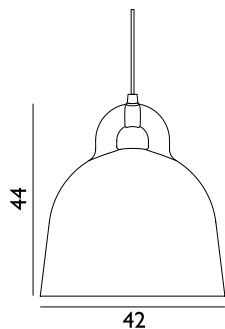

Bell Lamp Medium US

Colli: I
Size & Weight: H: 44 x Ø: 42 cm - 3,1 kg
Packing: Brown Box - H: 53 x L: 48 x D: 48 cm - 5 kg
M3: 0,1221
Material: Aluminum
Light Source: US E26 (big socket). Low-energy 9 Watt bulbs are recommended.

SEK Contract Price 4.112,00

	503044 Sand		503045 Grey		503048 White		503053 Black