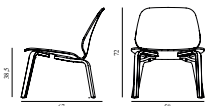

My Chair Lounge Walnut

Colli: 1
Size & Weight: H: 72 x W: 58 x D: 67 x SH: 38,5 cm - 7,9 kg
Packing: Brown Box - H: 76,5 x L: 67 x D: 62,5 cm - 11,1 kg
Material: Shell and Legs: Lacquered Walnut Veneer
Production time: 4 weeks

SEK *Contract Price*
3.884,00