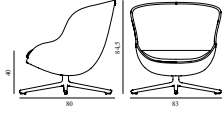

HYG LOUNGE CHAIR LOW SWIVEL

Design: Simon Legald, 2018
Duty Code: 9401710000
Made in: Lithuania
Price Groups: 1) Oceanic, Aquarius
2) Synergy, Remix, Main Line Flax
3) Yoredale, Canvas
4) Steelcut Trio, City Velvet
5) Hallingdal, Fiord, Divina Melange, Divina MD, Divina
6) Zero, Vidar
7) Ultra Leather, Elle

Hyg Lounge Chair Low Swivel Alu

Colli: 1
Size & Weight: H: 84,5 x W: 83 x D: 80 x SH: 40 cm - 18,8 kg
Packing: Brown Box - H: 93 x L: 92 x D: 88 cm - 26 kg
Material: Shell: Hard Molded PU Foam w. Steel Reinforcement, Cushion: Soft Molded PU Foam, Legs: Aluminum, Upholstery: See price groups
Production time: 6 weeks

709171 Group 1	SEK	<i>Contract Price</i> 15.372,00
709172 Group 2	SEK	<i>Contract Price</i> 15.884,00
709173 Group 3	SEK	<i>Contract Price</i> 16.972,00
709174 Group 4	SEK	<i>Contract Price</i> 17.772,00
709175 Group 5	SEK	<i>Contract Price</i> 18.740,00
709176 Group 6	SEK	<i>Contract Price</i> 21.600,00
709177 Group 7	SEK	<i>Contract Price</i> 23.312,00