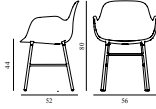

FORM ARMCHAIR FULL UPHOLSTERY STEEL

Design: Simon Legald, 2014
Awards: German Design Award 2016, Germany - "Special Mention" & IF Product Design Award 2016, Germany
Duty Code: 9401710000
Made in: Poland
Price Groups: 1) Oceanic, Aquarius
2) Synergy, Remix, Main Line Flax
3) Yoredale, Canvas
4) Steelcut Trio, City Velvet
5) Hallingdal, Fiord, Divina Melange, Divina MD, Divina
6) Zero, Vidar
7) Ultra Leather, Elle

Form Armchair Full Upholstery Chrome

Coll: 1
Size & Weight: H: 80 x W: 56 x D: 52 x SH: 44 cm - 8 kg
Packing: Brown Box - H: 90 x L: 55,5 x D: 56,5 cm - 11 kg
Material: Shell: Polypropylene, PU Foam, Legs: Chrome, Upholstery: See price groups
Production time: 6 weeks

707821 Group 1	SEK	<i>Contract Price</i> 6.056,00
707822 Group 2	SEK	<i>Contract Price</i> 6.172,00
707823 Group 3	SEK	<i>Contract Price</i> 6.628,00
707824 Group 4	SEK	<i>Contract Price</i> 6.856,00
707825 Group 5	SEK	<i>Contract Price</i> 7.200,00
707826 Group 6	SEK	<i>Contract Price</i> 8.228,00
707827 Group 7	SEK	<i>Contract Price</i> 8.572,00