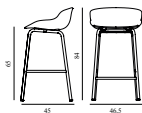

Hyg Barstool 65 cm Full Upholstery Grey Steel

Colli: 1
Size & Weight: H: 84 x VV: 46,5 x D: 45 x SH: 65 cm - 6,2 kg
Packing: Brown Box - H: 86 x L: 48,5 x D: 47 cm - 8,2 kg
Material: Shell: Polypropylene with PU foam and full upholstery. Legs: Powder coated steel, Upholstery: See price groups.
Production time: 5 weeks

709431 Group 1	SEK	<i>Contract Price</i> 5.200,00
709432 Group 2	SEK	<i>Contract Price</i> 5.256,00
709433 Group 3	SEK	<i>Contract Price</i> 5.428,00
709434 Group 4	SEK	<i>Contract Price</i> 5.772,00
709435 Group 5	SEK	<i>Contract Price</i> 6.056,00
709436 Group 6	SEK	<i>Contract Price</i> 6.856,00
709437 Group 7	SEK	<i>Contract Price</i> 7.140,00