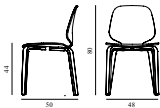

My Chair Full Upholstery Walnut

Colli: 1
Size & Weight: H: 80 x W: 48 x D: 50 x SH: 44 cm - 6,3 kg
Packing: Brown Box - H: 100 x L: 54 x D: 67 cm - 15,6 kg
Material: Shell: Oak Veneer, PU Foam and Full Upholstery, Legs: Lacquered Walnut Veneer, Upholstery: See price groups.
Production time: 6 weeks

709951 Group 1	SEK	<i>Contract Price</i> 6.740,00
709952 Group 2	SEK	<i>Contract Price</i> 6.972,00
709953 Group 3	SEK	<i>Contract Price</i> 7.200,00
709954 Group 4	SEK	<i>Contract Price</i> 7.600,00
709955 Group 5	SEK	<i>Contract Price</i> 7.940,00
709956 Group 6	SEK	<i>Contract Price</i> 8.972,00
709957 Group 7	SEK	<i>Contract Price</i> 9.312,00