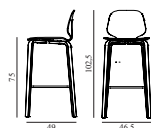

My Chair Barstool 75 cm Walnut

Colli: 1
Size & Weight: H: 102,5 x W: 46,5 x D: 49 x SH: 75 cm - 6,6 kg
Packing: Brown Box - H: 108 x L: 55 x D: 50,5 cm - 9 kg
Material: Shell and Legs: Lacquered Walnut Veneer
Production time: 4 weeks

SEK *Contract Price*
4.740,00