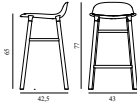

FORM BARSTOOL 65 CM FULL UPHOLSTERY WOOD

Design: Simon Legald, 2016
Awards: German Design Award 2016, Germany - "Special Mention" & IF Product Design Award 2016, Germany
Duty Code: 9401610000
Made in: Poland
Price Groups: 1) Oceanic, Aquarius
2) Synergy, Remix, Main Line Flax
3) Yoredale, Canvas
4) Steelcut Trio, City Velvet
5) Hallingdal, Fiord, Divina Melange, Divina MD, Divina
6) Zero, Vidar
7) Ultra Leather, Elle

Form Barstool 65 cm Full Upholstery Oak

Colli: 1
Size & Weight: H: 77 x W: 43 x D: 42,5 x SH: 65 cm - 4 kg
Packing: Brown Box - H: 92,5 x L: 48,5 x D: 49 cm - 7 kg
Material: Shell: Polypropylene, PU Foam, Legs: Oak, Upholstery: See price groups.
Production time: 6 weeks

707961 Group 1	SEK	<i>Contract Price</i> 6.172,00
707962 Group 2	SEK	<i>Contract Price</i> 6.172,00
707963 Group 3	SEK	<i>Contract Price</i> 6.400,00
707964 Group 4	SEK	<i>Contract Price</i> 6.512,00
707965 Group 5	SEK	<i>Contract Price</i> 6.628,00
707966 Group 6	SEK	<i>Contract Price</i> 7.084,00
707967 Group 7	SEK	<i>Contract Price</i> 7.312,00