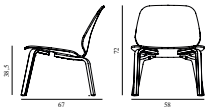

Maintenance: Clean with damp cloth.

My Chair Lounge Oak

Colli: 1
 Size & Weight: H: 72 x W: 58 x D: 67 x SH: 38,5 cm - 7,9 kg
 Packing: Brown Box - H: 76,5 x L: 67 x D: 62,5 cm - 11,1 kg
 Material: Shell and Legs: Lacquered Oak Veneer
 Production time: 4 weeks