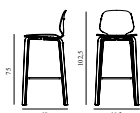

Maintenance: Clean with damp cloth.

My Chair Barstool 75 cm Oak

Colli: 1
 Size & Weight: H: 102,5 x W: 50 x D: 49 x SH: 75 cm - 6,6 kg
 Packing: Brown Box - H: 108 x L: 55 x D: 50,5 cm - 9 kg
 Material: Shell and Legs: Lacquered Oak Veneer
 Production time: 4 weeks