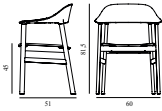

Herit Armchair Upholstery Smoked Oak

Colli: 1
Size & Weight: H: 81,5 x W: 60 x D: 51 x SH: 45 cm - 7 kg
Packing: Brown Box - H: 88 x L: 60 x D: 54 cm - 9,3 kg
M3: 0,2851
Material: Backrest: Polypropylene, Seat: Camira/Synergy or Sørensen/Spectrum Leather, Legs: Painted and Lacquered Oak
Production time: 2 weeks

	1401042 Synergy Grey	SEK	Contract Price 6.000,00		1401043 Synergy Black	SEK	Contract Price 6.000,00
	1401044 Synergy Sand	SEK	Contract Price 6.000,00		1401045 Synergy Dusty Green	SEK	Contract Price 6.000,00
	1401051 Spectrum Leather White	SEK	Contract Price 7.656,00		1401052 Spectrum Leather Grey	SEK	Contract Price 7.656,00
	1401053 Spectrum Leather Black	SEK	Contract Price 7.656,00		1401054 Spectrum Leather Sand	SEK	Contract Price 7.656,00
	1401055 Spectrum Leather Dusty Green	SEK	Contract Price 7.656,00