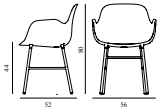

Form Armchair Brass

Colli: 1
Size & Weight: H: 80 x W: 56 x D: 52 x SH: 44 cm - 7 kg
Packing: Brown Box - H: 81,5 x L: 54 x D: 54 cm - 8,2 kg
Material: Shell: Polypropylene, Legs: Brass Plated Steel.
Production time: 2 weeks

Contract Price
3.256,00

	1400912 White		1400913 Grey		1400914 Black		1400915 Blue
	1400916 Green		1400917 Red