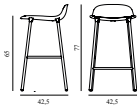

Form Barstool 65 cm Full Upholstery Red Steel		
Colli:	1	
Size & Weight:	H: 77 x W: 42,5 x D: 42,5 x SH: 65 cm - 4,5 kg	
Packing:	Brown Box - H: 92,5 x L: 48,5 x D: 49 cm - 7 kg	
Material:	Shell: Polypropylene, PU Foam, Legs: Powder Coated Steel, Upholstery: See price groups.	
Production time:	6 weeks	
708031 Group 1	SEK	<i>Contract Price</i> 4.112,00
708032 Group 2	SEK	<i>Contract Price</i> 4.228,00
708033 Group 3	SEK	<i>Contract Price</i> 4.456,00
708034 Group 4	SEK	<i>Contract Price</i> 4.456,00
708035 Group 5	SEK	<i>Contract Price</i> 4.684,00
708036 Group 6	SEK	<i>Contract Price</i> 5.140,00
708037 Group 7	SEK	<i>Contract Price</i> 5.256,00