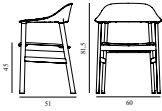

Herit Armchair Upholstery Black Oak

Colli: 1
Size & Weight: H: 81,5 x W: 60 x D: 51 x SH: 45 cm - 7 kg
Packing: Brown Box - H: 88 x L: 60 x D: 54 cm - 9,3 kg
M3: 0,2851
Material: Backrest: Polypropylene, Seat: Camira/Synergy or Sørensen/Spectrum Leather, Legs: Painted and Lacquered Oak
Production time: 2 weeks

	1401060 Synergy Black	SEK	Contract Price 6.000,00		1401061 Spectrum Leather Black	SEK	Contract Price 7.656,00