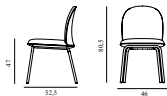

Ace Chair Black Steel		
Colli:	1	
Size & Weight:	H: 80,5 x W: 46 x D: 52,5 x SH: 47 cm - 8,8 kg	
Packing:	Brown Box - H: 49 x L: 57 x D: 22 cm	
Material:	Shell: Veneer, PU Foam, Steel reinforcement, Upholstery, Legs: Powder coated steel, Upholstery: See price groups	
Production time:	6 weeks	
707281 Group 1	SEK	<i>Contract Price</i> 7.772,00
707282 Group 2	SEK	<i>Contract Price</i> 7.940,00
707283 Group 3	SEK	<i>Contract Price</i> 8.284,00
707284 Group 4	SEK	<i>Contract Price</i> 8.512,00
707285 Group 5	SEK	<i>Contract Price</i> 8.800,00
707286 Group 6	SEK	<i>Contract Price</i> 9.484,00
707287 Group 7	SEK	<i>Contract Price</i> 9.772,00