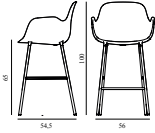

Contract Price 2.800,00
SEK				
	1402018 White		1402019 Grey	
			1402020 Black	
	1402022 Green		1402023 Red	

FORM BAR ARMCHAIR 65 CM FULL UPHOLSTERY STEEL

Design: Simon Legald, 2015
Awards: German Design Award 2016, Germany - "Special Mention" &
IF Product Design Award 2016, Germany
Duty Code: 9401710000
Made in: Poland
Price Groups: 1) Oceanic, Aquarius
2) Synergy, Remix, Main Line Flax
3) Yoredale, Canvas
4) Steelcut Trio, City Velvet
5) Hallingdal, Fiord, Divina Melange, Divina MD, Divina
6) Zero, Vidar
7) Ultra Leather, Elle

Form Bar Armchair 65 cm Full Upholstery Black Steel

Colli: 1
Size & Weight: H: 100 x W: 56 x D: 54,5 x SH: 65 cm - 6,4 kg
Packing: Brown Box - H: 100 x L: 52,5 x D: 58 cm - 8,7 kg
Material: Shell: Polypropylene, PU Foam, Legs: Powder Coated Steel, Upholstery: See price groups.
Production time: 6 weeks

708241 Group 1	Contract Price 6.284,00
	SEK
708242 Group 2	Contract Price 6.400,00
	SEK
708243 Group 3	Contract Price 6.856,00
	SEK
708244 Group 4	Contract Price 7.084,00
	SEK
708245 Group 5	Contract Price 7.428,00
	SEK
708246 Group 6	Contract Price 8.456,00
	SEK
708247 Group 7	Contract Price 8.800,00
	SEK