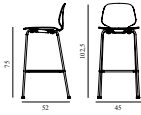

MY CHAIR BARSTOOL 75 CM FRONT UPHOLSTERY STEEL

Design: Nicholai Wiig Hansen, 2013
Duty Code: 9401710000
Made in: Lithuania
Price Groups: 1) Oceanic, Aquarius
2) Synergy, Remix, Main Line Flax
3) Yoredale, Canvas
4) Steelcut Trio, City Velvet
5) Hallingdal, Fiord, Divina Melange, Divina MD, Divina
6) Zero, Vidar
7) Ultra Leather, Elle

My Chair Barstool 75 cm Front Upholstery Chrome & Oak

Colli: 1
Size & Weight: H: 102,5 x W: 45 x D: 52 x SH: 75 cm - 7,2 kg
Packing: Brown Box - H: 108 x L: 55 x D: 50,5 cm
Material: Shell: Lacquered Oak Veneer, PU Foam and Front Upholstery, Legs: Chrome, Upholstery: See price groups.
Production time: 6 weeks

710221 Group 1	SEK	<i>Contract Price</i> 6.628,00
710222 Group 2	SEK	<i>Contract Price</i> 6.740,00
710223 Group 3	SEK	<i>Contract Price</i> 6.912,00
710224 Group 4	SEK	<i>Contract Price</i> 7.028,00
710225 Group 5	SEK	<i>Contract Price</i> 7.200,00
710226 Group 6	SEK	<i>Contract Price</i> 7.712,00
710227 Group 7	SEK	<i>Contract Price</i> 7.884,00