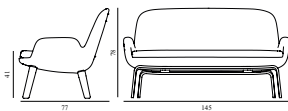

ERA SOFA WOOD

Design: Simon Legald, 2015
Awards: Red Dot Award 2016, Germany & German Design Award 2015 - "Special Mention", Germany
Duty Code: 94037000
Made in: Poland
Price Groups: 1) Oceanic, Aquarius
2) Synergy, Remix, Main Line Flax
3) Yoredale, Canvas
4) Steelcut Trio, City Velvet
5) Hallingdal, Fiord, Divina Melange, Divina MD, Divina
6) Zero, Vidar
7) Ultra Leather, Elle

Era Sofa Oak

Colli: 1
Size & Weight: H: 78 x W: 145 x D: 77 x SH: 41 cm - 27,2 kg
Packing: Brown Box - H: 86,5 x L: 150,5 x D: 88,5 cm - 41,8 kg
Material: Shell: Hard Molded PU Foam w. Steel Reinforcement, Cushion: Soft Molded PU Foam, Legs: Oak, Upholstery: See price groups
Production time: 6 weeks

707161 Group 1	SEK	<i>Contract Price</i> 26.972,00
707162 Group 2	SEK	<i>Contract Price</i> 27.428,00
707163 Group 3	SEK	<i>Contract Price</i> 29.372,00
707164 Group 4	SEK	<i>Contract Price</i> 29.940,00
707165 Group 5	SEK	<i>Contract Price</i> 31.200,00
707166 Group 6	SEK	<i>Contract Price</i> 35.312,00
707167 Group 7	SEK	<i>Contract Price</i> 40.228,00