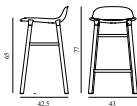

Form Barstool 65 cm Full Upholstery Black Oak

Colli: 1
Size & Weight: H: 77 x W: 43 x D: 42,5 x SH: 65 cm - 4 kg
Packing: Brown Box - H: 92,5 x L: 48,5 x D: 49 cm - 7 kg
Material: Shell: Polypropylene, PU Foam, Legs: Painted and Lacquered Oak, Upholstery: See price groups.
Production time: 6 weeks

707971 Group 1	SEK	<i>Contract Price</i> 6.172,00
707972 Group 2	SEK	<i>Contract Price</i> 6.172,00
707973 Group 3	SEK	<i>Contract Price</i> 6.400,00
707974 Group 4	SEK	<i>Contract Price</i> 6.512,00
707975 Group 5	SEK	<i>Contract Price</i> 6.628,00
707976 Group 6	SEK	<i>Contract Price</i> 7.084,00
707977 Group 7	SEK	<i>Contract Price</i> 7.312,00