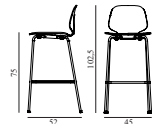

My Chair Barstool 75 cm Front Upholstery Chrome & Walnut

Colli: 1
Size & Weight: H: 102,5 x W: 45 x D: 52 x SH: 75 cm - 7,2 kg
Packing: Brown Box - H: 108 x L: 55 x D: 50,5 cm
Material: Shell: Lacquered Walnut Veneer, PU Foam and Front Upholstery, Legs: Chrome, Upholstery: See price groups.
Production time: 6 weeks

710231 Group 1	SEK	<i>Contract Price</i> 6.628,00
710232 Group 2	SEK	<i>Contract Price</i> 6.740,00
710233 Group 3	SEK	<i>Contract Price</i> 6.912,00
710234 Group 4	SEK	<i>Contract Price</i> 7.028,00
710235 Group 5	SEK	<i>Contract Price</i> 7.200,00
710236 Group 6	SEK	<i>Contract Price</i> 7.712,00
710237 Group 7	SEK	<i>Contract Price</i> 7.884,00