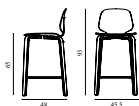

Maintenance: Clean with damp cloth.

My Chair Barstool 65 cm Oak	
Colli:	1
Size & Weight:	H: 93 x W: 45,5 x D: 48 x SH: 65 cm - 6,2 kg
Packing:	Brown Box - H: 97 x L: 55 x D: 50,5 cm - 9 kg
Material:	Shell and Legs: Lacquered Oak Veneer
Production time:	4 weeks
	SEK <i>Contract Price</i> 4.228,00
	601392 Oak