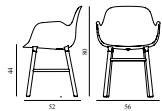

Form Armchair Black Oak

Collis: 1
Size & Weight: H: 80 x VV: 56 x D: 52 x SH: 44 cm - 5,3 kg
Packing: Brown Box - H: 81,5 x L: 54 x D: 54 cm - 6,5 kg
Material: Shell: Polypropylene, Legs: Painted and Lacquered Oak.
Production time: 2 weeks

		Contract Price					
		SEK 2.912,00					
	603206 White		603207 Grey		603208 Black		603209 Blue
	603210 Green		603211 Red