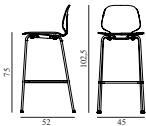

My Chair Barstool 75 cm Front Upholstery Black Steel & Black

Colli: 1
Size & Weight: H: 102,5 x W: 45 x D: 52 x SH: 75 cm - 7,2 kg
Packing: Brown Box - H: 108 x L: 55 x D: 50,5 cm
Material: Shell: Painted and Lacquered Ash Veneer, PU Foam and Front Upholstery, Legs: Powder Coated Steel, Upholstery: See price groups.
Production time: 6 weeks

710271 Group 1	SEK	<i>Contract Price</i> 5.140,00
710272 Group 2	SEK	<i>Contract Price</i> 5.256,00
710273 Group 3	SEK	<i>Contract Price</i> 5.372,00
710274 Group 4	SEK	<i>Contract Price</i> 5.600,00
710275 Group 5	SEK	<i>Contract Price</i> 5.772,00
710276 Group 6	SEK	<i>Contract Price</i> 6.228,00
710277 Group 7	SEK	<i>Contract Price</i> 6.400,00