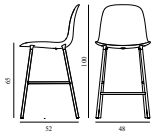

Form Bar Chair 65 cm Full Upholstery Green Steel

Colli: 1
Size & Weight: H: 100 x W: 48 x D: 52 x SH: 65 cm - 5,6 kg
Packing: Brown Box - H: 100 x L: 50 x D: 52,5 cm - 7,9 kg
Material: Shell: Polypropylene, PU Foam, Legs: Powder Coated Steel, Upholstery: See price groups.
Production time: 6 weeks

708231 Group 1	SEK	<i>Contract Price</i> 5.256,00
708232 Group 2	SEK	<i>Contract Price</i> 5.256,00
708233 Group 3	SEK	<i>Contract Price</i> 5.712,00
708234 Group 4	SEK	<i>Contract Price</i> 5.828,00
708235 Group 5	SEK	<i>Contract Price</i> 6.172,00
708236 Group 6	SEK	<i>Contract Price</i> 7.084,00
708237 Group 7	SEK	<i>Contract Price</i> 7.312,00