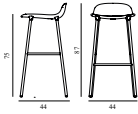

Contract Price 2.456,00			
SEK			
602792 White	602793 Grey	602794 Black	602795 Blue
602796 Green	602797 Red		

Form Barstool 75 cm Chrome

Colli: 1
Size & Weight: H: 87 x W: 44 x D: 44 x SH: 75 cm - 4,4 kg
Packing: Brown Box - H: 92 x L: 46,5 x D: 47 cm - 6,7 kg
Material: Shell: Polypropylene, Legs: Chrome.
Production time: 2 weeks

Contract Price
2.456,00

SEK			
603162 White	603163 Grey	603164 Black	603165 Blue
603166 Green	603167 Red