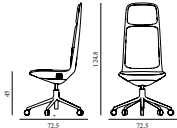

Off Chair High 5W Gas Lift Black Alu With Cushion

Colli: 1
Size & Weight: H: 124,8 x W: 72,5 x D: 72,5 x SH: 45 cm - 16,5 kg
Packing: Brown Box - H: 134 x L: 69 x D: 72 cm - 17,5 kg
M3: 0,6657
Material: Seat: Rigid PU foam and full upholstery with a steel reinforcement structure inside, Legs and armrests: Black powder coated aluminum with five wheels, Cushion: Veneer and PU foam, Upholstery: See price groups.
Production time: 5 weeks

710561 Group 1	SEK	Contract Price 15.140,00
710562 Group 2	SEK	Contract Price 15.428,00
710563 Group 3	SEK	Contract Price 16.228,00
710564 Group 4	SEK	Contract Price 16.856,00
710565 Group 5	SEK	Contract Price 17.656,00
710566 Group 6	SEK	Contract Price 19.772,00
710567 Group 7	SEK	Contract Price 21.140,00