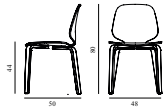

My Chair Front Upholstery Oak

Colli: 1
Size & Weight: H: 80 x VV: 48 x D: 50 x SH: 44 cm - 6,6 kg
Packing: Brown Box - H: 100 x L: 54 x D: 67 cm - 9,6 kg
Material: Shell: Lacquered Oak Veneer, PU Foam and Front Upholstery, Legs: Lacquered Oak Veneer; Upholstery: See price groups.
Production time: 6 weeks

709851 Group 1	SEK	Contract Price 4.684,00
709852 Group 2	SEK	Contract Price 4.800,00
709853 Group 3	SEK	Contract Price 5.028,00
709854 Group 4	SEK	Contract Price 5.200,00
709855 Group 5	SEK	Contract Price 5.372,00
709856 Group 6	SEK	Contract Price 6.000,00
709857 Group 7	SEK	Contract Price 6.172,00