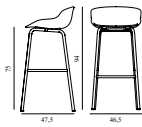

Hyg Barstool 75 cm Full Upholstery Sand Steel

Colli: 1
Size & Weight: H: 94 x W: 46,5 x D: 47,5 x SH: 75 cm - 6,6 kg
Packing: Brown Box - H: 96 x L: 49,5 x D: 48,5 cm - 8,6 kg
M3: 0,2305
Material: Shell: Polypropylene with PU foam and full upholstery. Legs: Powder coated steel, Upholstery: See price groups.
Production time: 5 weeks

709681 Group 1	SEK	<i>Contract Price</i> 5.200,00
709682 Group 2	SEK	<i>Contract Price</i> 5.256,00
709683 Group 3	SEK	<i>Contract Price</i> 5.428,00
709684 Group 4	SEK	<i>Contract Price</i> 5.772,00
709685 Group 5	SEK	<i>Contract Price</i> 6.056,00
709686 Group 6	SEK	<i>Contract Price</i> 6.856,00
709687 Group 7	SEK	<i>Contract Price</i> 7.140,00

HYG SOFA

Design: Simon Legald, 2018
Duty Code: 9401610000
Made in: Lithuania
Price Groups: 1) Oceanic, Aquarius
2) Synergy, Remix, Main Line Flax
3) Yoredale, Canvas
4) Steelcut Trio, City Velvet
5) Hallingdal, Fiord, Divina Melange, Divina MD, Divina
6) Zero, Vidar
7) Ultra Leather, Elle