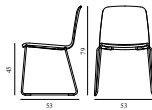

JUST CHAIR WOOD

Design: Iskos-Berlin, 2016
Duty Code: 9401690000
Made in: Poland
Construction: Just consists of a shell and legs made of oak veneer. Just chair is delivered assembled.
Maintenance: Clean with damp cloth.

Just Chair Oak

Colli: 2
Size & Weight: H: 80 x W: 47,5 x D: 53,5 x SH: 45 cm - 5,5 kg
Packing: Brown Box - H: 94,45 x L: 67,7 x D: 57,7 cm - 14 kg
Material: Lacquered Oak Veneer.
Production time: 2 weeks

SEK *Contract Price*
3.312,00

602071
Oak

Just Chair Black Oak

Colli: 2
Size & Weight: H: 80 x W: 47,5 x D: 53,5 x SH: 45 cm - 5,5 kg
Packing: Brown Box - H: 94,45 x L: 67,7 x D: 57,7 cm - 14 kg
Material: Painted and Lacquered Oak Veneer.
Production time: 2 weeks

SEK *Contract Price*
3.312,00

602072
Black Oak

JUST CHAIR STEEL

Design: Iskos-Berlin, 2014
Awards: Interior Innovation Award – Selection 2014, Germany
Duty Code: 9403601000
Made in: Poland
Construction: Just consists of a shell made of molded ash or oak veneer and a steel or chrome frame. The frame is mounted to the seat by slotting seamlessly into the millings underneath the shell. The chairs are stackable, up to 6 pcs. The chair is delivered assembled.
Maintenance: Clean with damp cloth.

Just Chair Black Steel

Colli: 1
Size & Weight: H: 79 x W: 53 x D: 53 x SH: 45 cm - 6,3 kg
Packing: Brown Box - H: 94,4 x L: 67,7 x D: 57,7 cm - 30 kg
Material: Lacquered Ash Veneer, Lacquered Oak Veneer or Painted and Lacquered Ash Veneer; Legs: Powder Coated Steel.
Production time: 2 weeks

602065
Black Ash

SEK *Contract Price*
2.340,00

602066
Ash

SEK *Contract Price*
2.340,00

602559
Oak

SEK *Contract Price*
2.340,00