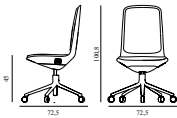

Off Chair Low 5W Gas Lift Black Alu With Cushion

Collis: 1
Size & Weight: H: 100,8 x W: 72,5 x D: 72,5 x SH: 45 cm - 14,3 kg
Packing: Brown Box - H: 110 x L: 69 x D: 72 cm - 15,3 kg
M3: 0,5465
Material: Seat: Rigid PU foam and full upholstery with a steel reinforcement structure inside, Legs and armrests: Black powder coated aluminum with five wheels, Cushion: Veneer and PU foam, Upholstery: See price groups.
Production time: 5 weeks

710401 Group 1	SEK	<i>Contract Price</i> 14.056,00
710402 Group 2	SEK	<i>Contract Price</i> 14.284,00
710403 Group 3	SEK	<i>Contract Price</i> 15.028,00
710404 Group 4	SEK	<i>Contract Price</i> 15.540,00
710405 Group 5	SEK	<i>Contract Price</i> 16.284,00
710406 Group 6	SEK	<i>Contract Price</i> 18.172,00
710407 Group 7	SEK	<i>Contract Price</i> 19.028,00