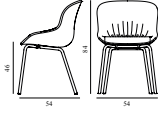

HYG COMFORT CHAIR FULL UPHOLSTERY STEEL

Design: Simon Legald, 2022
Duty Code: 9401710000
Made in: Denmark
Price Groups: 1) Oceanic, Aquarius
2) Synergy, Remix, Main Line Flax
3) Yoredale, Canvas
4) Steelcut Trio, City Velvet
5) Hallingdal, Fiord, Divina Melange, Divina MD, Divina
6) Zero, Vidar
7) Ultra Leather, Elle

Hyg Comfort Chair Full Upholstery White Steel

Colli: 1
Size & Weight: H: 84 x VV: 54 x D: 54 x SH: 46 cm - 7,5 kg
Packing: Brown Box - H: 86 x L: 57,5 x D: 56 cm
M3: 0,2769
Material: Shell: Polypropylene with molded soft PU foam and full upholstery. Legs: Powder Coated Steel, Upholstery: See price groups
Production time: 5 weeks

708661 Group 1	SEK	<i>Contract Price</i> 6.628,00
708662 Group 2	SEK	<i>Contract Price</i> 6.740,00
708663 Group 3	SEK	<i>Contract Price</i> 7.140,00
708664 Group 4	SEK	<i>Contract Price</i> 7.484,00
708665 Group 5	SEK	<i>Contract Price</i> 7.884,00
708666 Group 6	SEK	<i>Contract Price</i> 9.028,00
708667 Group 7	SEK	<i>Contract Price</i> 9.940,00