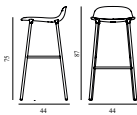

Form Barstool 75 cm Full Upholstery Blue Steel

Colli: 1
Size & Weight: H: 87 x W: 44 x D: 44 x SH: 75 cm - 5 kg
Packing: Brown Box - H: 94,5 x L: 49,5 x D: 48,35 cm - 5 kg
Material: Shell: Polypropylene, PU Foam, Legs: Powder Coated Steel, Upholstery: See price groups.
Production time: 6 weeks

708131 Group 1	SEK	<i>Contract Price</i> 4.112,00
708132 Group 2	SEK	<i>Contract Price</i> 4.228,00
708133 Group 3	SEK	<i>Contract Price</i> 4.456,00
708134 Group 4	SEK	<i>Contract Price</i> 4.456,00
708135 Group 5	SEK	<i>Contract Price</i> 4.684,00
708136 Group 6	SEK	<i>Contract Price</i> 5.140,00
708137 Group 7	SEK	<i>Contract Price</i> 5.256,00