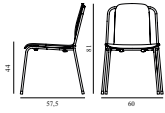

Studio Chair Black Steel

Colli:	1
Size & Weight:	H: 81 x W: 60 x D: 57,5 x SH: 44 cm - 5,3 kg
Packing:	Brown Box - H: 92 x L: 65 x D: 60 cm - 7,9 kg
M3:	0,3588
Material:	Shell: Lacquered Oak Veneer or Painted and Lacquered Ash Veneer, Legs: Powder Coated Steel
Production time:	2 weeks