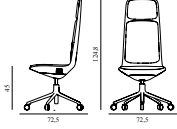

5) Hallingdal, Fiord, Divina Melange, Divina MD, Divina

6) Zero, Vidar

7) Ultra Leather, Elle

Off Chair High 5W Gas Lift Alu With Cushion

Colli: 1
 Size & Weight: H: 124,8 x W: 72,5 x D: 72,5 x SH: 45 cm - 16,5 kg
 Packing: Brown Box - H: 134 x L: 69 x D: 72 cm - 17,5 kg
 M3: 0,6657
 Material: Seat: Rigid PU foam and full upholstery with a steel reinforcement structure inside, Legs and armrests: Polished aluminum with five wheels, Cushion: Veneer and PU foam, Upholstery: See price groups.
 Production time: 5 weeks