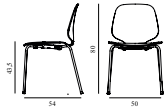

My Chair Full Upholstery Black Steel

Colli: 1
Size & Weight: H: 80 x W: 50 x D: 50 x SH: 43,5 cm - 6,2 kg
Packing: Brown Box - H: 100 x L: 54 x D: 67 cm - 9,4 kg
Material: Shell: Oak Veneer, PU Foam and Full Upholstery, Legs: Powder Coated Steel, Upholstery: See price groups.
Production time: 6 weeks

709981 Group 1	SEK	<i>Contract Price</i> 5.828,00
709982 Group 2	SEK	<i>Contract Price</i> 6.056,00
709983 Group 3	SEK	<i>Contract Price</i> 6.400,00
709984 Group 4	SEK	<i>Contract Price</i> 6.628,00
709985 Group 5	SEK	<i>Contract Price</i> 7.084,00
709986 Group 6	SEK	<i>Contract Price</i> 8.000,00
709987 Group 7	SEK	<i>Contract Price</i> 8.340,00

MY CHAIR LOUNGE WOOD

Design: Nicholai Wiig Hansen, 2013
Duty Code: 9401690000
Made in: Lithuania

Construction: My Chair Lounge consists of a shell made in molded walnut, oak or in a painted ash veneer version. Comes with legs in molded walnut, oak or painted ash veneer. The rubber pieces between the shell and the legs as well as the plastic parts underneath the ends of the legs are specially designed for Normann Copenhagen for My Chair. The chair is delivered assembled. Load capacity: Max. 150 kg dynamic weight.

Maintenance: Clean with damp cloth.