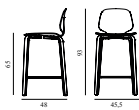

My Chair Barstool 65 cm Oak	
Colli:	1
Size & Weight:	H: 93 x W: 45,5 x D: 48 x SH: 65 cm - 6,2 kg
Packing:	Brown Box - H: 97 x L: 55 x D: 50,5 cm - 9 kg
Material:	Shell and Legs: Lacquered Oak Veneer
Production time:	4 weeks
	SEK <i>Contract Price</i> 4.228,00
	601392 Oak