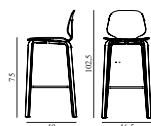

My Chair Barstool 75 cm Black

Colli: 1
Size & Weight: H: 102,5 x W: 46,5 x D: 49 x SH: 75 cm - 6,6 kg
Packing: Brown Box - H: 108 x L: 55 x D: 50,5 cm - 9 kg
Material: Shell and Legs: Painted and Lacquered Ash Veneer
Production time: 4 weeks

SEK *Contract Price*
4.628,00