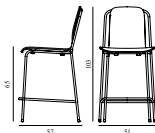

STUDIO BARSTOOL 65 CM FULL UPHOLSTERY

Design: Simon Legald, 2018
Duty Code: 9401710000
Made in: Denmark
Price Groups: 1) Oceanic, Aquarius
2) Synergy, Remix, Main Line Flax
3) Yoredale, Canvas
4) Steelcut Trio, City Velvet
5) Hallingdal, Fiord, Divina Melange, Divina MD, Divina
6) Zero, Vidar
7) Ultra Leather, Elle

Studio Barstool 65 cm Full Upholstery Black Steel		
Colli:	1	
Size & Weight:	H: 80 x W: 48 x D: 47 x SH: 65 cm - 5,9 kg	
Packing:	Brown Box - H: 92 x L: 56 x D: 53 cm - 8,3 kg	
M3:	0,2731	
Material:	Shell: Full Upholstery, Legs: Powder Coated Steel, Upholstery: See price groups.	
Production time:	5 weeks	
711391 Group 1	SEK	Contract Price 4.800,00
711392 Group 2	SEK	Contract Price 4.800,00
711393 Group 3	SEK	Contract Price 5.028,00
711394 Group 4	SEK	Contract Price 5.140,00
711395 Group 5	SEK	Contract Price 5.372,00
711396 Group 6	SEK	Contract Price 5.828,00
711397 Group 7	SEK	Contract Price 6.056,00

STUDIO BAR CHAIR 65 CM STEEL

Design: Simon Legald, 2020
Duty Code: 9401790000
Made in: Lithuania
Construction: Studio bar chair is made in molded oak veneer. Comes with a clear lacquer or in a painted version. Legs are made of powder coated steel tubes.

Studio Bar Chair 65 cm Black Steel			
Colli:	1		
Size & Weight:	H: 103 x W: 52 x D: 57 x SH: 65 cm - 7 kg		
Packing:	Brown Box - H: 104,5 x L: 53 x D: 59 cm - 9 kg		
Material:	Shell: Lacquered or painted and lacquered oak veneer, Legs: Powder coated steel.		
Production time:	2 weeks		
			Contract Price SEK 3.940,00
601955 Oak	601956 Light Grey	601957 Brown	601958 Green
601959 Black