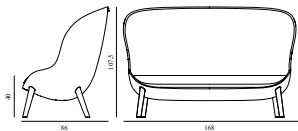

Hyg Sofa Oak

Colli: 1
Size & Weight: H: 107,5 x W: 168 x D: 86 x SH: 40 cm - 36 kg
Packing: Brown Box - H: 110 x L: 172 x D: 93 cm - 42,2 kg
Material: Shell: Hard Molded PU Foam w. Steel Reinforcement, Cushion: Soft Molded PU Foam, Legs: Oak, Upholstery: See price groups
Production time: 6 weeks

709691 Group 1	SEK	<i>Contract Price</i> 27.712,00
709692 Group 2	SEK	<i>Contract Price</i> 28.972,00
709693 Group 3	SEK	<i>Contract Price</i> 31.312,00
709694 Group 4	SEK	<i>Contract Price</i> 32.972,00
709695 Group 5	SEK	<i>Contract Price</i> 35.140,00
709696 Group 6	SEK	<i>Contract Price</i> 41.372,00
709697 Group 7	SEK	<i>Contract Price</i> 45.540,00