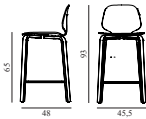

My Chair Barstool 65 cm Full Upholstery Black

Colli: 1
Size & Weight: H: 92,5 x W: 45,5 x D: 48 x SH: 65 cm - 6,3 kg
Packing: Brown Box - H: 97 x L: 55 x D: 50,5 cm - 9,1 kg
Material: Shell: Oak Veneer, PU Foam and Full Upholstery, Legs: Painted and Lacquered Ash Veneer, Upholstery: See price groups.
Production time: 6 weeks

710161 Group 1	SEK	<i>Contract Price</i> 7.884,00
710162 Group 2	SEK	<i>Contract Price</i> 8.000,00
710163 Group 3	SEK	<i>Contract Price</i> 8.228,00
710164 Group 4	SEK	<i>Contract Price</i> 8.572,00
710165 Group 5	SEK	<i>Contract Price</i> 8.912,00
710166 Group 6	SEK	<i>Contract Price</i> 9.828,00
710167 Group 7	SEK	<i>Contract Price</i> 10.112,00