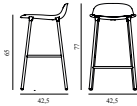

Contract Price 3.140,00			
SEK			
1400924 White	1400925 Grey	1400926 Black	1400927 Blue
1400928 Green	1400929 Red		

FORM BARSTOOL 65 CM FULL UPHOLSTERY STEEL

Design: Simon Legald, 2015
Awards: German Design Award 2016, Germany - "Special Mention" & IF Product Design Award 2016, Germany
Duty Code: 9401710000
Made in: Poland
Price Groups: 1) Oceanic, Aquarius
2) Synergy, Remix, Main Line Flax
3) Yoredale, Canvas
4) Steelcut Trio, City Velvet
5) Hallingdal, Fiord, Divina Melange, Divina MD, Divina
6) Zero, Vidar
7) Ultra Leather, Elle

Form Barstool 65 cm Full Upholstery Chrome

Colli: 1
Size & Weight: H: 77 x VV: 42,5 x D: 42,5 x SH: 65 cm - 4,5 kg
Packing: Brown Box - H: 92,5 x L: 48,5 x D: 49 cm - 7 kg
Material: Shell: Polypropylene, PU Foam, Legs: Chrome, Upholstery: See price groups.
Production time: 6 weeks

708051 Group 1	Contract Price SEK 4.340,00
708052 Group 2	Contract Price SEK 4.456,00
708053 Group 3	Contract Price SEK 4.684,00
708054 Group 4	Contract Price SEK 4.684,00
708055 Group 5	Contract Price SEK 4.912,00
708056 Group 6	Contract Price SEK 5.372,00
708057 Group 7	Contract Price SEK 5.600,00