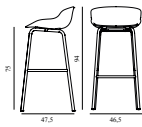

Hyg Barstool 75 cm Full Upholstery Black Steel

Colli: 1
Size & Weight: H: 94 x W: 46,5 x D: 47,5 x SH: 75 cm - 6,6 kg
Packing: Brown Box - H: 96 x L: 49,5 x D: 48,5 cm - 8,6 kg
M3: 0,2305
Material: Shell: Polypropylene with PU foam and full upholstery. Legs: Powder coated steel, Upholstery: See price groups.
Production time: 5 weeks

709661 Group 1	SEK	<i>Contract Price</i> 5.200,00
709662 Group 2	SEK	<i>Contract Price</i> 5.256,00
709663 Group 3	SEK	<i>Contract Price</i> 5.428,00
709664 Group 4	SEK	<i>Contract Price</i> 5.772,00
709665 Group 5	SEK	<i>Contract Price</i> 6.056,00
709666 Group 6	SEK	<i>Contract Price</i> 6.856,00
709667 Group 7	SEK	<i>Contract Price</i> 7.140,00