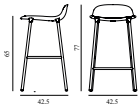

Form Barstool 65 cm Steel			
Colli:	1		
Size & Weight:	H: 77 x W: 42,5 x D: 42,5 x SH: 65 cm - 4,2 kg		
Packing:	Brown Box - H: 80 x L: 44,5 x D: 44,5 cm - 6,4 kg		
Material:	Shell: Polypropylene, Legs: Powder Coated Steel.		
Production time:	2 weeks		
			<i>Contract Price</i> SEK 2.456,00
602774 White	602775 Grey	602776 Black	602777 Blue
602778 Green	602779 Red