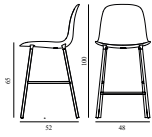

Form Bar Chair 65 cm Full Upholstery Red Steel

Colli: 1
Size & Weight: H: 100 x W: 48 x D: 52 x SH: 65 cm - 5,6 kg
Packing: Brown Box - H: 100 x L: 50 x D: 52,5 cm - 7,9 kg
Material: Shell: Polypropylene, PU Foam, Legs: Powder Coated Steel, Upholstery: See price groups.
Production time: 6 weeks

708221 Group 1	SEK	<i>Contract Price</i> 5.256,00
708222 Group 2	SEK	<i>Contract Price</i> 5.256,00
708223 Group 3	SEK	<i>Contract Price</i> 5.712,00
708224 Group 4	SEK	<i>Contract Price</i> 5.828,00
708225 Group 5	SEK	<i>Contract Price</i> 6.172,00
708226 Group 6	SEK	<i>Contract Price</i> 7.084,00
708227 Group 7	SEK	<i>Contract Price</i> 7.312,00