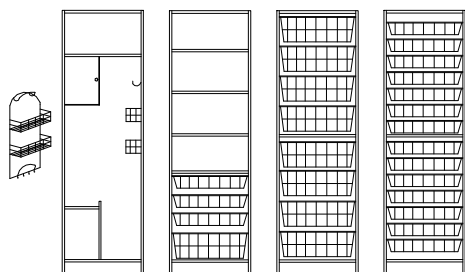

Städsåp - br.60cm

medicinskåp/städkorg

600x600x2100 mm 3195.600.210x 7248:-

Linneskåp - br.60cm 4

hyllplan & 4 trådkorgar

600x600x2100 mm 3196.604.210x 6072:-

8 höga trådkorgar

600x600x2100 mm 3196.608.210x 7104:-

14 låga trådkorgar

600x600x2100 mm 3196.614.210x 8780:-

Tillval (pris/styck)

Ställfötter - 4st

justermån 25 mm

3911.000.00

322:-

Assa regellås

10450

3904.310.00

677:-