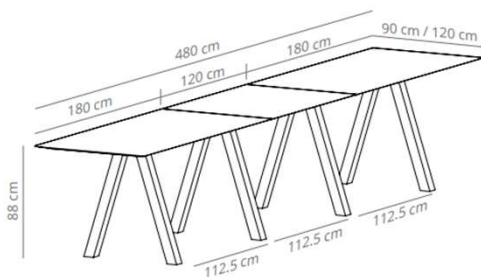

Triple table

DOUBLE TABLE, 360CM, H88CM

FINISHES		CODE		CODE		
LEGS	TOP	WIDTH 120		WIDTH 90		
stained (oak): matt oak, cognac, ash or wenge	stained	TRMDROAH	52.664,00 SEK	VCBTRMD H	TRMDROH	43.407,20 SEK
	Ash (black)		54.357,60 SEK			44.497,60 SEK

TRIPLE TABLE, 480CM, H 88CM

FINISHES		CODE		CODE		
LEGS	TOP	WIDTH 120		WIDTH 90		
stained (oak): matt oak, cognac, ash or wenge	stained	TRMTROAH	71.444,40 SEK	VCBTRMT H	TRMTROH	59.125,20 SEK
	Ash (black)		73.729,60 SEK			60.714,40 SEK