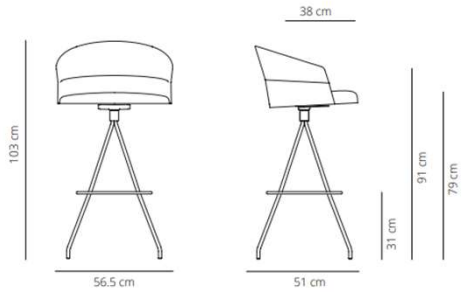

SWIVEL COUNTER STOOL BASE

Low backrest

▲ 13.1 kg
 📦 (x1) 58x54x106cm (0.33 m³)

High backrest

▲ 13.4 kg
 📦 (x1) 58x54x110cm (0.34 m³)

High backrest stool with armrest

▲ 14.1 kg
 📦 (x1) 57.5x53.5x110cm (0.33 m³)

Smooth upholstery

8.8 kg
 (x1) 100x62x51 cm (0.32 m³)

Smooth upholstery

9.2 kg
 (x1) 106x62x51 cm (0.33 m³)

CODE		FINISHES		PUBLIC PRICE	- SEK
		STRUCTURE	UPHOLSTERY		
FIXED COUNTER STOOL (4 METAL LEGS), SMOOTH	COT4MECO-1	black or white	G1 (T/C)	593 €	6.878,80 SEK
	COT4MECO-2		G2	630 €	7.308,00 SEK
	COT4MECO-3		G3	699 €	8.108,40 SEK
	COT4MECO-4		G4	769 €	8.920,40 SEK
	COT4MECO-5		G5	845 €	9.802,00 SEK
					- SEK
CODE		FINISHES		PUBLIC PRICE	- SEK
		STRUCTURE	UPHOLSTERY		
FIXED BAR STOOL (4 METAL LEGS), SMOOTH	COT4MEBAR-1	black or white	G1 (T/C)	593 €	6.878,80 SEK
	COT4MEBAR-2		G2	630 €	7.308,00 SEK
	COT4MEBAR-3		G3	699 €	8.108,40 SEK
	COT4MEBAR-4		G4	769 €	8.920,40 SEK
	COT4MEBAR-5		G5	845 €	9.802,00 SEK

Smooth upholstery

9.8 kg
 (x1) 100x62x57 cm (0.35 m³)

Smooth upholstery

10.2 kg
 (x1) 106x62x57 cm (0.37 m³)

CODE		FINISHES		PUBLIC PRICE	- SEK
		STRUCTURE	UPHOLSTERY		
SWIVEL COUNTER STOOL , SMOOTH	COTGCO-1	black or white	G1 (T/C)	718 €	8.328,80 SEK
	COTGCO-2		G2	769 €	8.920,40 SEK
	COTGCO-3		G3	845 €	9.802,00 SEK
	COTGCO-4		G4	907 €	10.521,20 SEK
	COTGCO-5		G5	976 €	11.321,60 SEK
					- SEK
CODE		FINISHES		PUBLIC PRICE	- SEK
		STRUCTURE	UPHOLSTERY		
SWIVEL BAR STOOL , SMOOTH	COTGBAR-1	black or white	G1 (T/C)	718 €	8.328,80 SEK
	COTGBAR-2		G2	769 €	8.920,40 SEK
	COTGBAR-3		G3	845 €	9.802,00 SEK
	COTGBAR-4		G4	907 €	10.521,20 SEK
	COTGBAR-5		G5	976 €	11.321,60 SEK