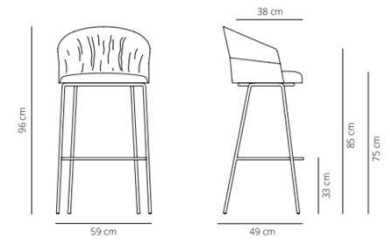

Soft upholstery

▲ 9.2 kg
📦 (x1) 106x62x51 cm (0.33 m³)

CODE	FINISHES		PUBLIC PRICE	
	STRUCTURE	UPHOLSTERY		
FIXED COUNTER STOOL (4 METAL LEGS), SOFT	COT4MECOS-1	G1 (T/C)	659 €	7.644,40 SEK
	COT4MECOS-2	G2	704 €	8.166,40 SEK
	COT4MECOS-3	G3	784 €	9.094,40 SEK
	COT4MECOS-4	G4	862 €	9.999,20 SEK
	COT4MECOS-5	G5	945 €	10.962,00 SEK
				- SEK
CODE	FINISHES		PUBLIC PRICE	
	STRUCTURE	UPHOLSTERY		
FIXED BAR STOOL (4 METAL LEGS), SOFT	COT4MEBARS-1	G1 (T/C)	659 €	7.644,40 SEK
	COT4MEBARS-2	G2	704 €	8.166,40 SEK
	COT4MEBARS-3	G3	784 €	9.094,40 SEK
	COT4MEBARS-4	G4	862 €	9.999,20 SEK
	COT4MEBARS-5	G5	945 €	10.962,00 SEK
				- SEK