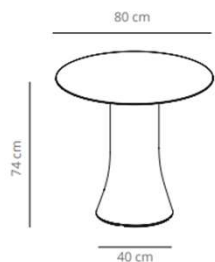

Table 70x70

59.8 kg
 (x1) 59x55x89 cm (0.29 m³)
 (x1) 76x76x7 cm (0.04 m³)

Mesa 80x80

62.8 kg
 (x1) 59x55x89 cm (0.29 m³)
 (x1) 96x96x7 cm (0.06 m³)

Table 90x90

70.3 kg
 (x1) 59x55x89 cm (0.29 m³)
 (x1) 96x96x7 cm (0.06 m³)

Table 240x120

▲ 206 kg
 📦 (x2) 59x55x89 cm (0.29 m³)
 (x1) 267x149x27 cm (1.07 m³)

Table 300x150

▲ 245.8 kg
 📦 (x2) 59x55x89 cm (0.29 m³)
 (x1) 330x180x27 cm (1.6 m³)

Table 500x150

▲ 397 kg
 📦 (x3) 59x55x89 cm (0.29 m³)
 (x2) 281x176x10 cm (0.49 m³)

Table diameter 80

42.1 kg

(x1) 59x55x105 cm (0.34 m³)
(x1) 96x96x7 cm (0.06 m³)

Table diameter 100

49.2 kg

(x1) 59x55x105 cm (0.34 m³)
(x1) 116x116x7 cm (0.08 m³)

CODE		FINISHES			
		BASE	TOP		
VCBBUD80H87	BUD80H	white, black or taupe	stained	matt oak, ash (black)	0,00 SEK
VCBBUD80H47	BUD80HCN		compact laminate (black edge)	white or black	10.753,20 SEK
	BUD80HCB		compact laminate (white edge)	white	10.753,20 SEK
					0,00 SEK
CODE		FINISHES			
		BASE	TOP		
VCBBUD100H87	BUD100H	white, black or taupe	stained	matt oak, ash (black)	0,00 SEK
VCBBUD100H47	BUD100HCN		compact laminate (black edge)	white or black	10.892,40 SEK
	BUD100HCB		compact laminate (white edge)	white	12.493,20 SEK

CAMBIO TABLE: designed by Victor Carrasco

Table diameter 60

Table diameter 70

Table diameter 80

CODE		FINISHES			
		BASE	TOP		
VCBCAD60	CAD60		stained	matt oak , ash (black)	6.194,40 SEK
VCBCAD60L	CAD60CN		compact laminate (black edge)	black or white	5.591,20 SEK
	CAD60CB		compact laminate (white edge)	white	6.472,80 SEK
CODE		FINISHES			0,00 SEK
		BASE	TOP		
VCBCAD70	CAD70		stained	matt oak , ash (black)	6.844,00 SEK
VCBCAD70L	CAD70CN		compact laminate (black edge)	black or white	6.101,60 SEK
	CAD70CB		compact laminate (white edge)	white	7.296,40 SEK
CODE		FINISHES			
		BASE	TOP		
VCBCAD80	CAD80		stained	matt oak , ash (black)	7.586,40 SEK
VCBCAD80L	CAD80CN		compact laminate (black edge)	black or white	6.554,00 SEK
	CAD80CB		compact laminate (white edge)	white	7.737,20 SEK