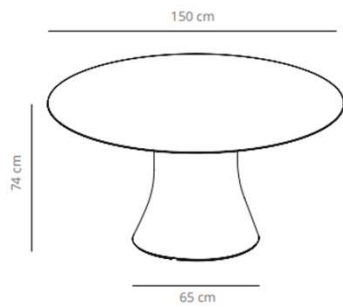

Table 70x70

59.8 kg
 (x1) 59x55x89 cm (0.29 m³)
 (x1) 76x76x7 cm (0.04 m³)

Mesa 80x80

62.8 kg
 (x1) 59x55x89 cm (0.29 m³)
 (x1) 96x96x7 cm (0.06 m³)

Table 90x90

70.3 kg
 (x1) 59x55x89 cm (0.29 m³)
 (x1) 96x96x7 cm (0.06 m³)

Table 240x120

▲ 206 kg
 📦 (x2) 59x55x89 cm (0.29 m³)
 (x1) 267x149x27 cm (1.07 m³)

Table 300x150

▲ 245.8 kg
 📦 (x2) 59x55x89 cm (0.29 m³)
 (x1) 330x180x27 cm (1.6 m³)

Table 500x150

▲ 397 kg
 📦 (x3) 59x55x89 cm (0.29 m³)
 (x2) 281x176x10 cm (0.49 m³)

Table diameter 100

Table diameter 120

Table diameter 150

CODE		FINISHES			
		BASE	TOP		
VCBCAD100	CAD100		stained	matt oak , ash (black)	9.233,60 SEK
VCBCAD100L	CAD100CN		compact laminate (black edge)	black or white	7.737,20 SEK
	CAD100CB		compact laminate (white edge)	white	9.233,60 SEK
					0,00 SEK
CODE		FINISHES			
		BASE	TOP		
VCBCAD120	CAD120		stained	matt oak , ash (black)	12.284,40 SEK
VCBCAD100L	CAD120CN		compact laminate (black edge)	black or white	10.277,60 SEK
	CAD120CB		compact laminate (white edge)	white	12.052,40 SEK
CODE		FINISHES			
		BASE	TOP		
VCBCAD150	CAD150		stained	matt oak , ash (black)	17.713,20 SEK
VCBCAD150L	CAD150CN		compact laminate (black edge)	black or white	16.228,40 SEK
	CAD150CB		compact laminate (white edge)	white	18.455,60 SEK

Table diameter 180

153 kg
 (x1) 82x82x77 cm (0.5 m³)
 (x1)

Table diameter 200

(x1) 82x82x77 cm (0.5 m³)
 (x1)

CODE		FINISHES			
		BASE	TOP		
VCBCAD180	CAD180		stained	matt oak , ash (black)	23.362,40 SEK
VCBCAD180L	CAD180CN		compact laminate (black edge)	black or white	23.060,80 SEK
	CAD180CB		compact laminate (white edge)	white	34.974,00 SEK
CODE		FINISHES			
		BASE	TOP		
VCBCAD200	CAD200		stained	matt oak , ash (black)	29.313,20 SEK
		#jREF!			22.921,60 SEK