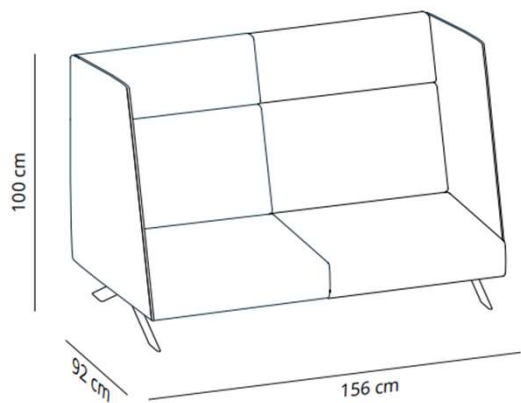

Composition 4

CODE		FINISHES		
VCBSISMPCOMP 4	COMPOSITION SOFÁ 5	smooth upholstery	G1 (T/C)	44.752,80 SEK
			G2	47.792,00 SEK
			G3	52.919,20 SEK
			G4	57.744,80 SEK
			G5	63.266,40 SEK
		soft upholstery	G1 (T/C)	48.557,60 SEK
			G2	52.014,40 SEK
			G3	57.420,00 SEK
			G4	62.848,80 SEK
			G5	68.973,60 SEK