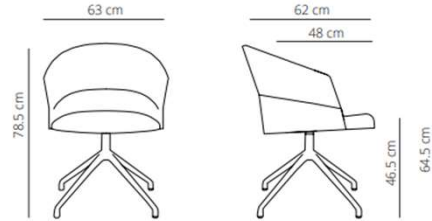

Smooth upholstery

15.3 kg
(x1) 66x64x86 cm (0.36 m³)