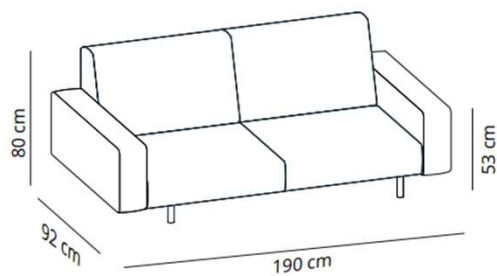

Composition 3

CODE		FINISHES		
VCBSISMPCOMP 2	COMPOSITION SOFA 3	smooth upholstery	G1 (T/C)	36.099,20 SEK
			G2	37.723,20 SEK
			G3	40.182,40 SEK
			G4	42.989,60 SEK
			G5	45.588,00 SEK
		soft upholstery	G1 (T/C)	39.625,60 SEK
			G2	41.226,40 SEK
			G3	44.567,20 SEK
			G4	47.490,40 SEK
			G5	50.576,00 SEK