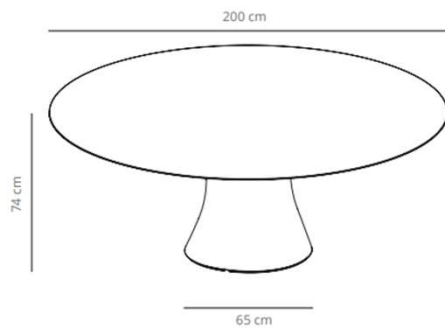

Table 70x70

59.8 kg
 (x1) 59x55x89 cm (0.29 m³)
 (x1) 76x76x7 cm (0.04 m³)

Mesa 80x80

62.8 kg
 (x1) 59x55x89 cm (0.29 m³)
 (x1) 96x96x7 cm (0.06 m³)

Table 90x90

70.3 kg
 (x1) 59x55x89 cm (0.29 m³)
 (x1) 96x96x7 cm (0.06 m³)

Table 240x120

▲ 206 kg
 📦 (x2) 59x55x89 cm (0.29 m³)
 (x1) 267x149x27 cm (1.07 m³)

Table 300x150

▲ 245.8 kg
 📦 (x2) 59x55x89 cm (0.29 m³)
 (x1) 330x180x27 cm (1.6 m³)

Table 500x150

▲ 397 kg
 📦 (x3) 59x55x89 cm (0.29 m³)
 (x2) 281x176x10 cm (0.49 m³)

Table diameter 100

Table diameter 120

Table diameter 150

CODE		FINISHES			
		BASE	TOP		
VCBCAD100	CAD100		stained	matt oak , ash (black)	9.233,60 SEK
VCBCAD100L	CAD100CN		compact laminate (black edge)	black or white	7.737,20 SEK
	CAD100CB		compact laminate (white edge)	white	9.233,60 SEK
					0,00 SEK
CODE		FINISHES			
		BASE	TOP		
VCBCAD120	CAD120		stained	matt oak , ash (black)	12.284,40 SEK
VCBCAD100L	CAD120CN		compact laminate (black edge)	black or white	10.277,60 SEK
	CAD120CB		compact laminate (white edge)	white	12.052,40 SEK
CODE		FINISHES			
		BASE	TOP		
VCBCAD150	CAD150		stained	matt oak , ash (black)	17.713,20 SEK
VCBCAD150L	CAD150CN		compact laminate (black edge)	black or white	16.228,40 SEK
	CAD150CB		compact laminate (white edge)	white	18.455,60 SEK

Table diameter 180

153 kg
 (x1) 82x82x77 cm (0.5 m³)
 (x1)

Table diameter 200

(x1) 82x82x77 cm (0.5 m³)
 (x1)

CODE		FINISHES			
		BASE	TOP		
VCBCAD180	CAD180		stained	matt oak , ash (black)	23.362,40 SEK
VCBCAD180L	CAD180CN		compact laminate (black edge)	black or white	23.060,80 SEK
	CAD180CB		compact laminate (white edge)	white	34.974,00 SEK
CODE		FINISHES			
		BASE	TOP		
VCBCAD200	CAD200		stained	matt oak , ash (black)	29.313,20 SEK
		#jREF!			22.921,60 SEK