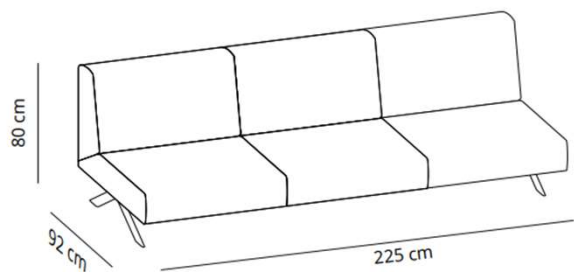

Composition 5

CODE		FINISHES		
VCBSISMPCOMP 5	COMPOSITION SOFÁ 6	smooth upholstery	G1 (T/C)	41.551,20 SEK
			G2	43.987,20 SEK
			G3	47.676,00 SEK
			G4	51.886,80 SEK
			G5	55.784,40 SEK
		soft upholstery	G1 (T/C)	46.840,80 SEK
			G2	49.242,00 SEK
			G3	54.253,20 SEK
			G4	58.638,00 SEK
			G5	63.266,40 SEK