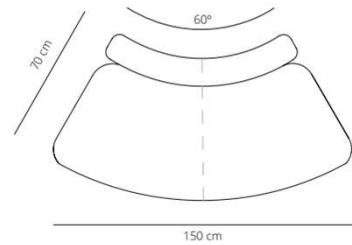

SEASON SOFA: designed by Piero Lissoni

viccarbe

Module A
straight

49.6 kg

Module B
closed

50.2 kg

Module C
open

CODE		UPHOLSTERY PROTECTION	UPHOLSTERY	
VCBSESAS	SESA-1	light or dark grey technical fabric	G1 (COM/COL)	16.379,20 SEK
	SESA-2		G2	19.360,40 SEK
	SESA-3		G3	22.805,60 SEK
	SESA-4		G4	27.039,60 SEK
	SESA-5		G5	31.842,00 SEK