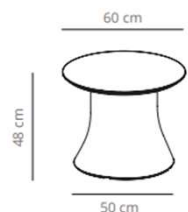

Table diameter 180

153 kg
 (x1) 82x82x77 cm (0.5 m³)
 (x1)

Table diameter 200

(x1) 82x82x77 cm (0.5 m³)
 (x1)

CODE		FINISHES			
		BASE	TOP		
VCBCAD180	CAD180		stained	matt oak , ash (black)	23.362,40 SEK
VCBCAD180L	CAD180CN		compact laminate (black edge)	black or white	23.060,80 SEK
	CAD180CB		compact laminate (white edge)	white	34.974,00 SEK
CODE		FINISHES			
		BASE	TOP		
VCBCAD200	CAD200		stained	matt oak , ash (black)	29.313,20 SEK
		#jREF!			22.921,60 SEK

Table diameter 60

Table diameter 70

Table diameter 80

CODE		FINISHES			
		BASE	TOP		
VCBCAD60B	CAD60B		stained	matt oak , ash (black)	6.252,40 SEK
VCBCAD60BL	CAD60BCN		compact laminate (black edge)	black or white	5.510,00 SEK
	CAD60BCB		compact laminate (white edge)	white	6.403,20 SEK
CODE		FINISHES			0,00 SEK
		BASE	TOP		
VCBCAD70BM	CAD70B		stained	matt oak , ash (black)	6.704,80 SEK
VCBCAD70BL	CAD70BCN		compact laminate (black edge)	black or white	5.800,00 SEK
	CAD70BCB		compact laminate (white edge)	white	6.994,80 SEK
CODE		FINISHES			
		BASE	TOP		
VCBCAD80B	CAD80B		stained	matt oak , ash (black)	7.076,00 SEK
VCBCAD80BL	CAD80BCN		compact laminate (black edge)	black or white	6.101,60 SEK
	CAD80BCB		compact laminate (white edge)	white	7.586,40 SEK

Table diameter 100

Table diameter 120

 (x1) 59x55x58 cm (0.2 m³)
 (x1) 136x136x7 cm (0.13 m³)

CODE		FINISHES			
		BASE	TOP		
VCBCAD100B	CAD100B		stained	matt oak , ash (black)	9.454,00 SEK
VCBCAD100BL	CAD100BCN		compact laminate (black edge)	black or white	7.447,20 SEK
	CAD100BCB		compact laminate (white edge)	white	10.045,60 SEK
CODE		FINISHES			
		BASE	TOP		
VCBCAD120B	CAD120B		stained	matt oak , ash (black)	12.052,40 SEK
VCBCAD120BL	CAD120BCN		compact laminate (black edge)	black or white	10.556,00 SEK
	CAD120BCB		compact laminate (white edge)	white	14.140,40 SEK