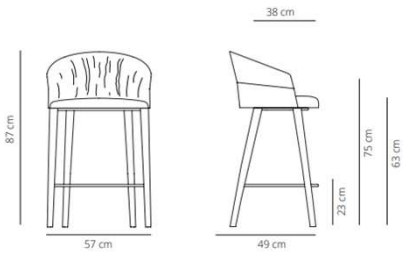

Soft upholstery

▲ 9.7 kg
📦 (x1) 100x62x57 cm (0.35 m³)