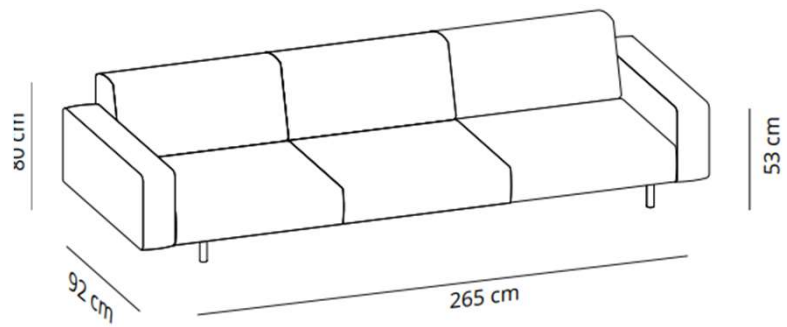

Composition 7

CODE		FINISHES		
-	COMPOSITION SOFA 7	smooth upholstery	G1 (T/C)	48.058,80 SEK
			G2	51.056,24 SEK
			G3	55.842,40 SEK
			G4	61.150,56 SEK
			G5	66.145,52 SEK
		soft upholstery	G1 (T/C)	53.348,40 SEK
			G2	56.311,04 SEK
			G3	62.419,60 SEK
			G4	67.901,76 SEK
			G5	73.627,52 SEK