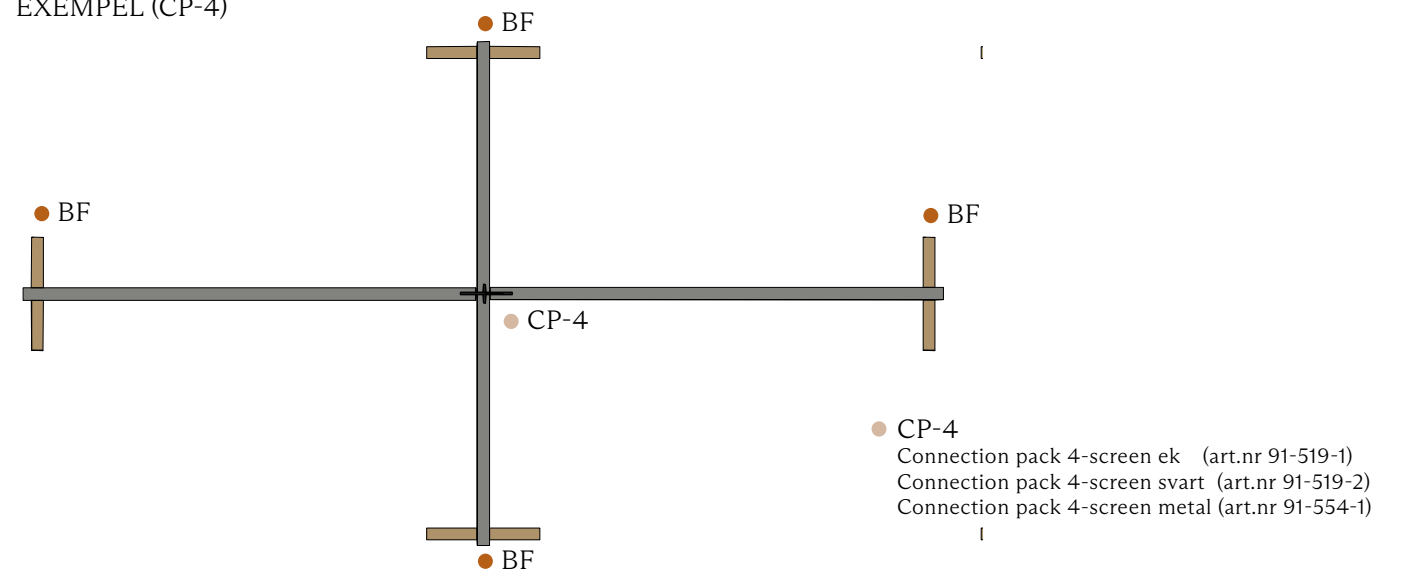

EXEMPEL (CP-4)