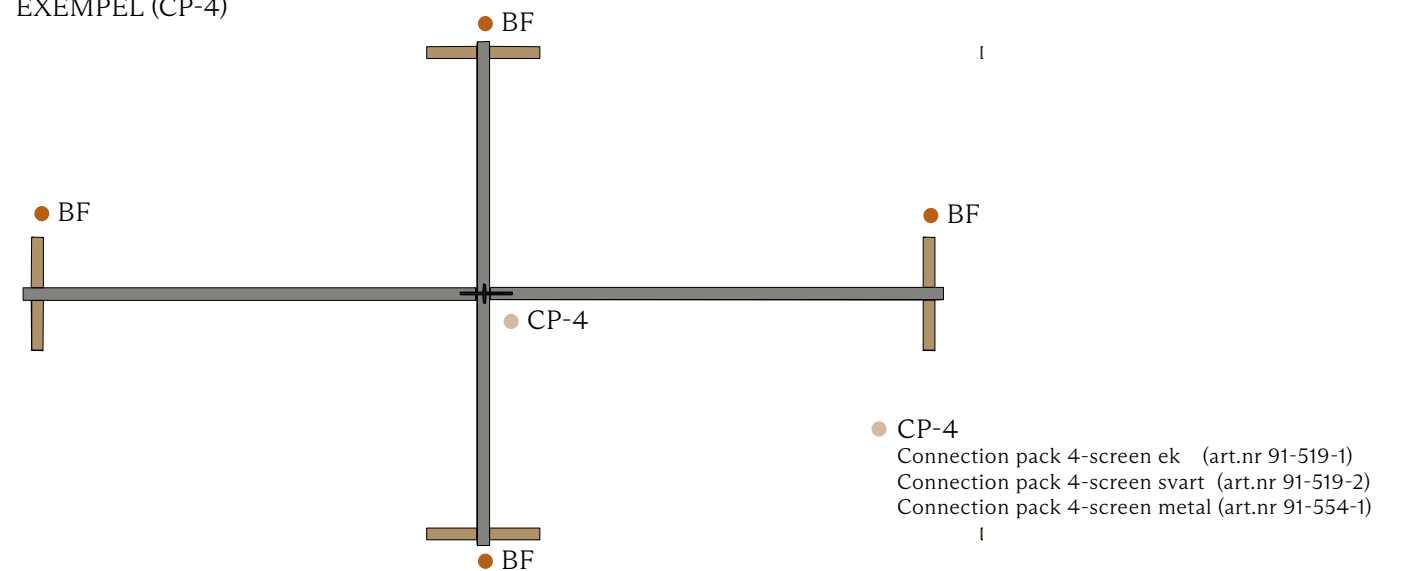

- BF
  Beam foot ek (art.nr 91-506-1)
  Beam foot svart (art.nr 91-506-2)
  Beam foot metal (art.nr 91-504-2)

- CF
  Cube foot ek (art.nr 91-505-1)
  Cube foot svart (art.nr 91-505-2)
  Cube foot metal (art.nr 91-540-1)

- CPB-2
  Connection pack Beam 2-screen ek (art.nr 91-521-1)
  Connection pack Beam 2-screen svart (art.nr 91-521-2)
  Connection pack Beam 2-screen metal (art.nr 91-556-1)

- CP-2
  Connection pack 2-screen ek (art.nr 91-517-1)
  Connection pack 2-screen svart (art.nr 91-517-2)
  Connection pack 2-screen svart (art.nr 91-517-2)
  Connection pack 2-screen metal (art.nr 91-552-1)

- CP-3
  Connection pack 3-screen ek (art.nr 91-518-1)
  Connection pack 3-screen svart (art.nr 91-518-2)
  Connection pack 3-screen metal (art.nr 91-553-1)

- CP-T
  Connection pack T-screen ek (art.nr 91-520-1)
  Connection pack T-screen svart (art.nr 91-520-2)
  Connection pack T-screen metal (art.nr 91-555-1)

- CP-4
  Connection pack 4-screen ek (art.nr 91-519-1)
  Connection pack 4-screen svart (art.nr 91-519-2)
  Connection pack 4-screen metal (art.nr 91-554-1)