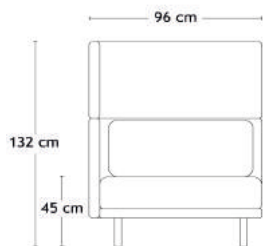

A3 - MODUL SOFA

Design: Charlotte Højncke

Model 3-6701