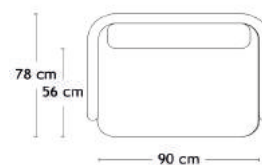

Model 3-6703