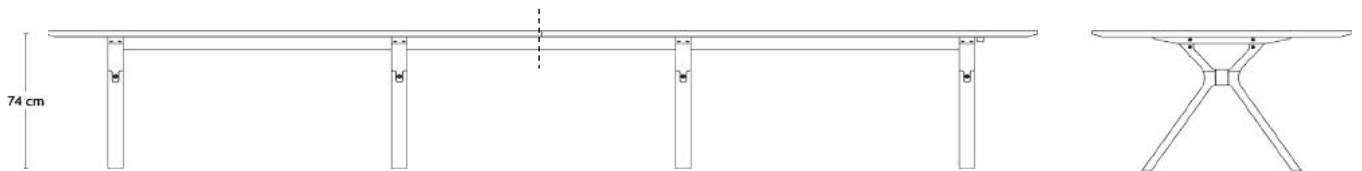

SPACE - BORDE

Design: Andersen Design Team