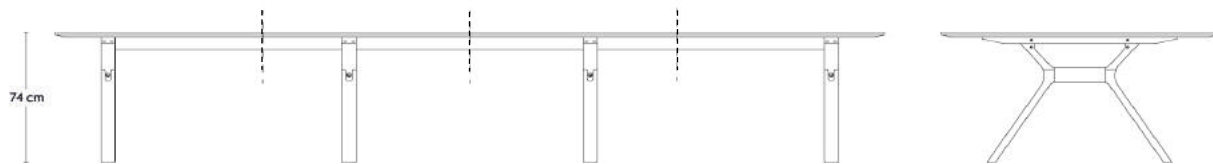

SPACE - BORDE

Design: Andersen Design Team