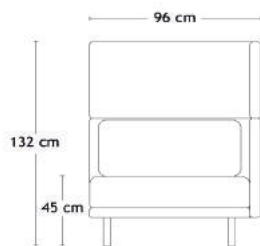

Model 3-6702