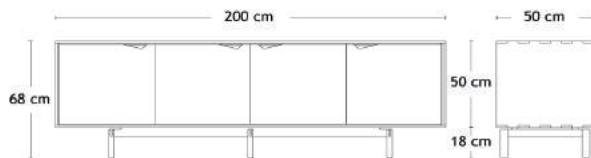

S1 - SIDEBOARD

Design: byKATO

Korpus	Eg Sæbe	Eg Olie*	Sort Lakeret	Valnød Naturolie
5-110A L200xD50xH68 cm (inkl. sokkel) Inkl. 4 hylde og 4 låger **	36.767	38.059	33.535	50.335
* Vælg mellem: Hvidolie / Naturolie				
** Lågerne er vendbare og med sort laminat på den ene side. Vælg mellem forskellige laminatfarver til lågens anden side				
Bakke	Eg Sæbe	Eg Olie*	Valnød Naturolie	
Bakke i massivt træ med tappede hjørner 5-135T B47xD41,5xH7 cm	1.935	1.935	2.319	
Ekstra hylde				Sort
Hylde 5-140				775
Ekstra låge				Laminat
Låge 5-150A				2.191
Udfræsning i bagbeklædning				Tillæg
Kabelhul Ø60 mm - inkl. låg til kabelgennemføring Ø60 mm Vælg mellem standardplaceringer - angiv venligst bogstav og tal				447

PRODUKT HIGHLIGHTS

- Model 5-110A: W 80 kg / CBM 0,6

Kabelhul - Angiv venligst bogstav og tal for placering