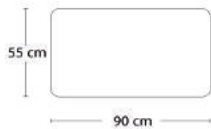

- Model 3-6501: 3,5 m
- Model 3-6502: 2,6 m
- Model 3-6505: 5,5 m
- Model 3-6506: 6,5 m

Model 3-6501

Model 3-6502

Model 3-6505

Model 3-6506

Model 3-6509

A3 - MODULSOFA

Design: Charlotte Hønce