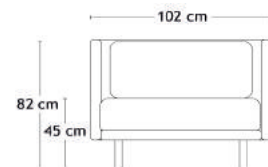

Model 3-6706