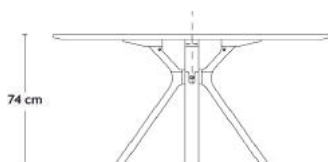

SPACE - BORDE

Design: Andersen Design Team