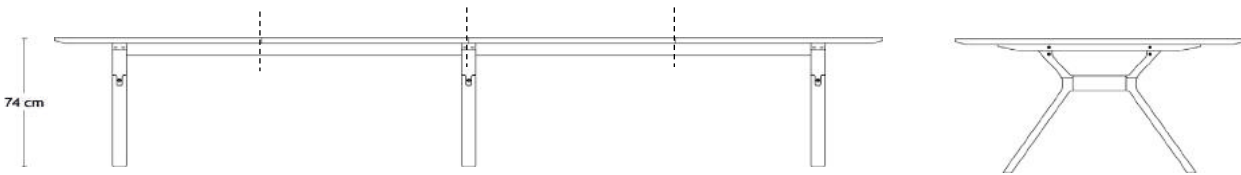

SPACE - BORDE

Design: Andersen Design Team