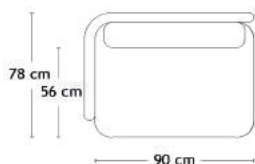

A3 - MODUL SOFA

Design: Charlotte Højncke

Model 3-6701