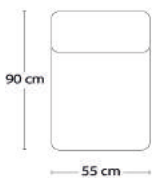

- Model 3-6501: 3,5 m
- Model 3-6502: 2,6 m
- Model 3-6505: 5,5 m
- Model 3-6506: 6,5 m

Model 3-6501

Model 3-6502

Model 3-6505

Model 3-6506

Model 3-6509

A3 - MODULSOFA

Design: Charlotte Hønce