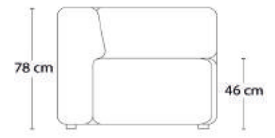

- Model 3-6501: 3,5 m
- Model 3-6502: 2,6 m
- Model 3-6505: 5,5 m
- Model 3-6506: 6,5 m

Model 3-6501

Model 3-6502

Model 3-6505

Model 3-6506

Model 3-6509

A3 - MODULSOFA

Design: Charlotte Hønce