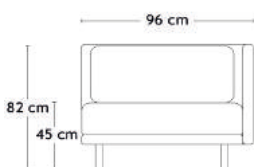

Model 3-6705