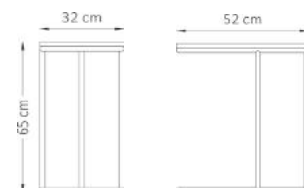

Model 3-6720