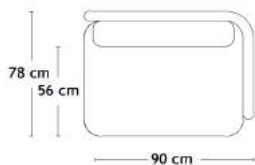

Model 3-6702