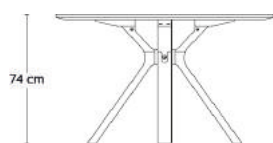

SPACE - BORDE

Design: Andersen Design Team