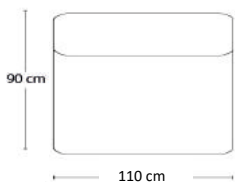

- Model 3-6501: 3,5 m
- Model 3-6502: 2,6 m
- Model 3-6505: 5,5 m
- Model 3-6506: 6,5 m

Model 3-6501

Model 3-6502

Model 3-6505

Model 3-6506

Model 3-6509

A3 - MODULSOFA

Design: Charlotte Hønce