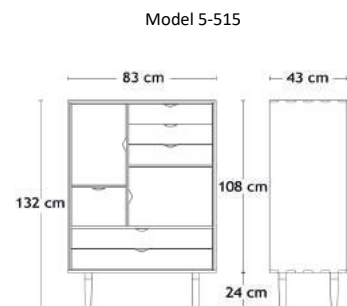

S3 - S5 OPBEVARING

Design: byKATO

Korpus	Eg Sæbe	Eg Olie*	Sort Lakeret	Valnød Naturolie
5-505 B130xD43xH132 cm S3 opbevaring inkl. 3 hylde	38.703	39.999	37.411	50.979

5-515 B83xD43xH132 cm S5 opbevaring inkl. 1 hylde	33.535	34.827	32.243	45.167

* Eg/Olie - Vælg mellem: Hvidolie / Naturolie

Hylde		Sort
5-510H307	B31xD38 cm	439
5-510H467	B47xD38 cm	487

Stålringe til montering på ben	Tillæg
5-511 4 stk. stålringe	195

Vælg mellem flg. fronter:

Alpino

Ocean Grey

Kashmir

Multi Sand

PRODUKT HIGHLIGHTS

- Model 5-505: W 85 kg / CBM 1,61

- Model 5-515: W 75 kg / CBM 0,68