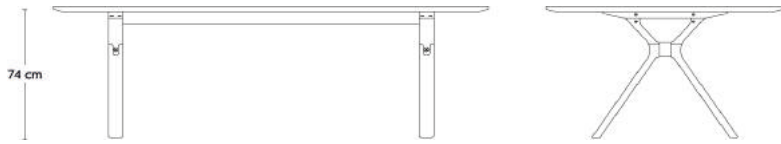

SPACE - BORDE

Design: Andersen Design Team