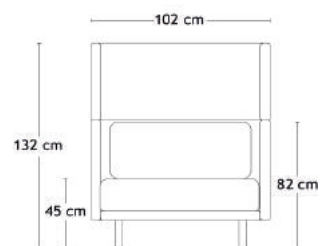

Model 3-6703