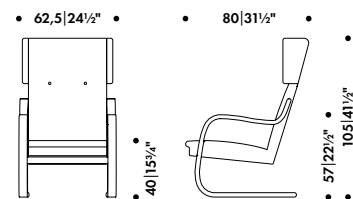

ARMCHAIR 401

ALVAR AALTO 1933

Frame

Form-bent solid birch lamella

Seat and back

Solid birch, birch plywood

Fabric upholstery, steel spring, seaweed, chip wool, PU foam and polyester padding

Leather upholstery, steel spring, seaweed, chip wool, PU foam and polyester padding

Use of water based lacquers only

Shipped assembled

Made in Finland

Natural lacquered, upholstery front: grey (coda 232), seat: yellow (coda 410), back: red/white (canvas 614), buttons: black/white (canvas 154), stitching yarn: pale pink (817)

282 022 21

SEK* 27.000,00