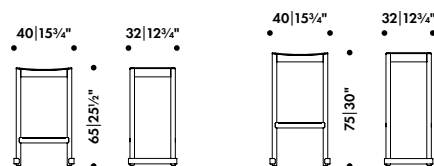

## Seat surface

Beech veneer  
Ash veneer  
Oak veneer

Plastic glides mounted

Made in Italy

**H 65 cm, beech, natural lacquered**

281 046 01 Q\*\*  
SEK\* 4.990,00

**H 75 cm, beech, natural lacquered**

281 047 01 Q\*\*  
SEK\* 4.990,00