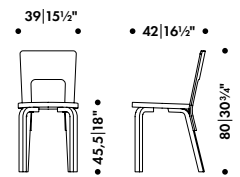

CHAIR 66

ALVAR AALTO 1935

Legs and seat edge-band

Solid birch

Seat core

Solid birch

Birch plywood

Seat surface

Birch veneer

High-pressure laminate

Linoleum

Fabric upholstery with PU foam padding

Leather upholstery with PU foam padding

Leather upholstery without PU foam padding

Backrest

Form-pressed birch plywood

Use of water based lacquers only

Shipped unassembled in a Carry Away package

Made in Finland

Legs and backrest natural lacquered, seat birch veneer

281 002 71 Q**

SEK* 3.760,00