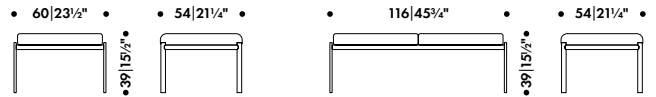

KIKI BENCH

ILMARI TAPIOVAARA 1960

Frame

Steel

Seat

Fabric upholstery with PU foam and polyester wadding

Leather upholstery with PU foam and polyester wadding

Shipped assembled

Made in Hungary

—

Configurable product - Always made to order.

—

Frame powder coated

black gloss

—

1-seater

Fabric upholstery requirements

1 pc = 0,83 m

Leather upholstery requirement

1 pc = 1,39 m²

2-seater

Fabric upholstery requirement

1 pc = 1,32 m

Leather upholstery requirement

1 pc = 2,6 m²

Kiki Bench 1-seater	285 010 02	without VAT in SEK*

Frame		
Frame powder-coated		8.080,00

Upholstery**		
Fabric F40		+ 770,00
Fabric F60		+ 970,00
Fabric F80		+ 1.160,00
Fabric F100		+ 1.360,00
Fabric F140		+ 1.750,00
Fabric F200		+ 2.430,00
Leather L40		+ 3.950,00
Leather L60		+ 5.750,00

Kiki Bench 2-seater	285 011 02	without VAT in SEK*

Frame		
Frame powder-coated		12.360,00

Upholstery**		
Fabric F40		+ 1.230,00
Fabric F60		+ 1.550,00
Fabric F80		+ 1.870,00
Fabric F100		+ 2.170,00
Fabric F140		+ 2.790,00
Fabric F200		+ 3.870,00
Leather L40		+ 7.410,00
Leather L60		+ 10.750,00

* Recommended retail price without VAT

** For COM and COL options, please check with your sales representative