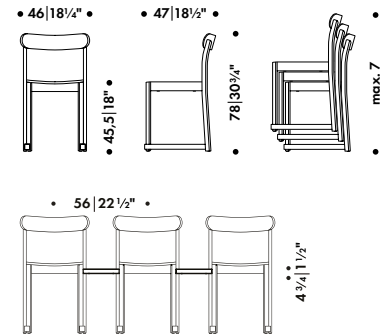

## Seat surface

Beech veneer  
Ash veneer  
Oak veneer

Felt glides mounted, extra plastic glides included.

Shipped assembled

Made in Italy

Upon request Atelier Chair is available with row-connectors. Minimum order quantity 20 units. Additional information is available from your Artek sales representative.