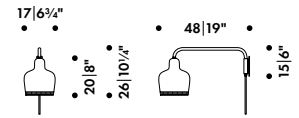

WALL LIGHT A330S „GOLDEN BELL“

ALVAR AALTO 1937

Shade

Hand-spun brass
Hand-spun steel

Swivel arm

Bent brass tubing
Bent steel tubing

Wall mount

Dye-cast brass
Dye-cast metal

Euro plug, visible cable length 2,5 m
Cable switch placed 60 cm below wall mount.

220-240V, 50/ 60 Hz
DRR...E27 max. 12W

Made in China

Shade brass, inside white coated, swivel arm and wall mount solid brass, white cable

291 016 01Q**
SEK* 6.560,00