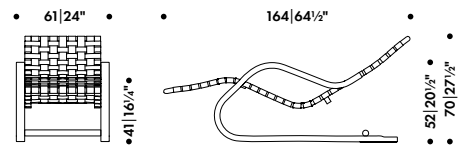

LOUNGE CHAIR 43

ALVAR AALTO 1937

Frame

Form-bent solid birch lamella

Seat

Linen webbing

Re-webbing requirement 34 m/chair

Use of water based lacquers only

Shipped assembled

Made in Finland

Natural lacquered, black/black webbing

282 008 41

SEK* 49.100,00