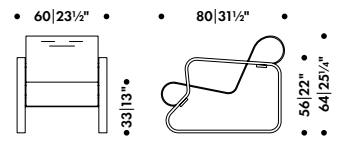

ARMCHAIR 41 "PAIMIO"

ALVAR AALTO 1932

Frame

Form-bent solid birch lamella

Seat shell

Form-pressed birch plywood

Shipped assembled

Use of water based lacquers only

Made in Finland

—

**Frame natural lacquered,
seat shell white lacquered**

282 006 01

SEK* 35.760,00