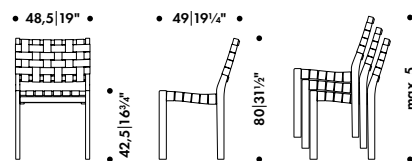

## Seat and backrest

Linen webbing

Felt glides mounted

Re-webbing requirement 13 m/chair

Use of water based lacquers only

Made in Finland

**Natural lacquered, black/  
black webbing**

281 022 41  
SEK\* 6.360,00