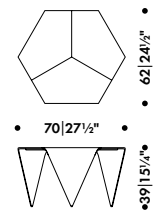

TRIENNA TABLE

ILMARI TAPIOVAARA 1954

Table core

Form-pressed birch veneer

Table surface

Oak veneer

Shipped assembled

Made in Finland

Oak, natural lacquered

283 038 04Q**

SEK* 9.580,00

NEW