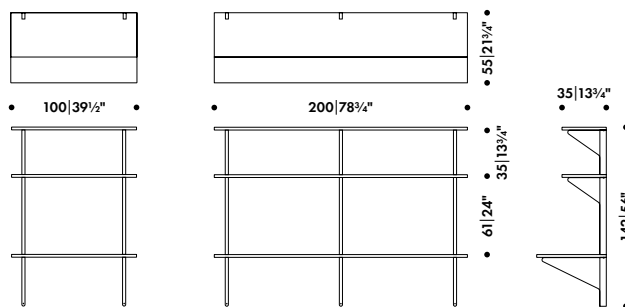

## Shelf edge-band

ABS

Made in Italy and Poland

REB 013

REB 010

Desk 100 x 55 cm, black linoleum,  
shelves 100 x 35 cm, black glossy  
melamine

285 035 01

SEK\* 18.030,00