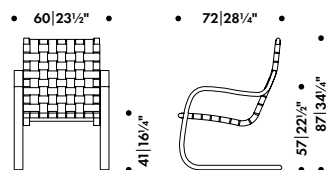

## Seat

Linen webbing

Re-webbing requirement 20 m/chair

Use of water based lacquers only

Shipped assembled

Made in Finland

—

**Natural lacquered, black/  
black webbing**