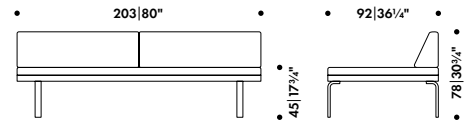

DAY BED 710

ALVAR AALTO 1933

Legs, bed frame and slats

Solid birch

Mattress and back cushions

Fabric upholstery with PU foam

Use of water based lacquers only

Shipped assembled

Made in Finland

—
**Configurable product -
Always made to order.**

Fabric upholstery requirements

Mattress cover 1 pc = 4,3 m

Back cushion cover 2 pc = 2,5 m

Day Bed 710	281 031 02	without VAT in SEK*
Frame		
Lacquered		9.920,00
Mattress		
With mattress		+ 4.440,00
Mattress cover**		
Mattress, fabric F40		+ 6.890,00
Mattress, fabric F60		+ 8.010,00
Mattress, fabric F80		+ 9.120,00
Mattress, fabric F100		+ 10.220,00
Mattress, fabric F140		+ 12.450,00
Mattress, fabric F200		+ 16.350,00
Back cushions (2 pcs)		
With back cushion		+ 2.840,00
Back cushion covers (2 pcs)**		
Back cushions (2 pcs), fabric F40		+ 4.470,00
Back cushions (2 pcs), fabric F60		+ 5.130,00
Back cushions (2 pcs), fabric F80		+ 5.780,00
Back cushions (2 pcs), fabric F100		+ 6.430,00
Back cushions (2 pcs), fabric F140		+ 7.720,00
Back cushions (2 pcs), fabric F200		+ 9.980,00
Glides		
Felt glides mounted		+ 120,00

* Recommended retail price without VAT

** For COM and COL options, please check with your sales representative