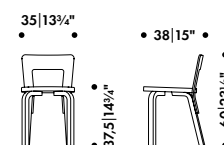

CHILDREN'S CHAIR N65

ALVAR AALTO 1935

Legs and seat edge-band

Solid birch

Seat core

Solid birch

Birch plywood

Seat surface

Birch veneer

High-pressure laminate

Linoleum

Fabric upholstery with PU foam padding

Leather upholstery with PU foam padding

Leather upholstery without PU foam padding

Configurable products - Always made to order. Longer lead times than standard versions. Existing standard components can be freely combined.

Seat lacquered

natural

black

white

orange

yellow

green

petrol

red

blue

grey

Seat stained

honey

walnut

Fabric upholstery requirement

1 pc = 50 x 50 cm

Leather upholstery requirement

1 pc = 0,4 m²

Backrest

Form-pressed birch plywood

Use of water based lacquers only

Shipped unassembled in a Carry Away package

Made in Finland

Children's Chair N65	281 030 02	without VAT in SEK*
Seat		
Seat birch veneer		3.610,00
Seat HPL IKI white, edge natural		+ 250,00
Seat linoleum black, edge natural		+ 250,00
Seat lacquered or stained		+ 210,00
Upholstery		
Fabric F40		+ 520,00
Fabric F60		+ 640,00
Fabric F80		+ 770,00
Fabric F100		+ 910,00
Fabric F140		+ 1.160,00
Fabric F200		+ 1.610,00
Leather without PU foam padding		+ 0,00
Leather L40		+ 1.140,00
Leather L60		+ 1.640,00
Glides		
Felt glides mounted		+ 180,00
Mode of shipment		
Assembled		+ 100,00

* Recommended retail price without VAT