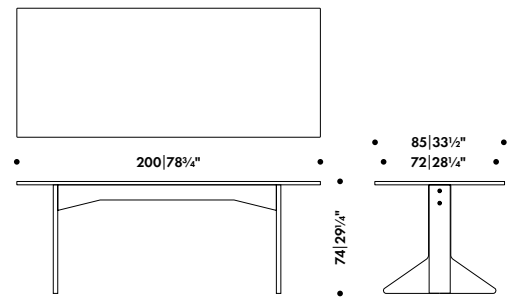

KAARI TABLE RECTANGULAR

RONAN & ERWAN BOUROULLEC 2015

REB 001

Legs
Solid oak

Braces
Flat rolled steel

Top core
MDF

Top surface
High-pressure laminate
Linoleum

Top edge-band
ABS

Shipped unassembled in three boxes

Made in Italy and Poland

—

Configurable products - Always made to order. Existing standard components can be freely combined.

—

REB 001	283 051 02	without VAT in SEK*
Table top		
HPL, high-gloss white		21.350,00
HPL, high-gloss black		+ 0,00
Linoleum black		+ 2.790,00
Base		
Natural oak, protective varnish		+ 0,00
Oak, black lacquered		+ 0,00

* Recommended retail price without VAT