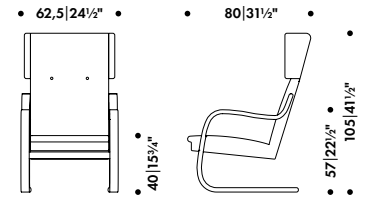

ARMCHAIR 401

ALVAR AALTO 1933

Frame

Form-bent solid birch lamella

Seat and back

Solid birch, birch plywood

Fabric upholstery, steel spring, seaweed, chip wool, PU foam and polyester padding

Leather upholstery, steel spring, seaweed, chip wool, PU foam and polyester padding

Use of water based lacquers only

Shipped assembled

Made in Finland

—

Configurable product - Always made to order.

—

Armrests lacquered

natural

black

Armrests stained

honey

walnut

—

Fabric upholstery requirements

1 pc = 1,6 m, Zebra = 1,8 m

Leather upholstery requirement

1 pc = 2,78 m²

Armchair 401	282 002 02	without VAT in SEK*
Armrests		
Armrests natural lacquered		+ 23.980,00
Armrests lacquered or stained		+ 280,00
Upholstery**		
Fabric F40		+ 1.640,00
Fabric F60		+ 2.680,00
Fabric F80		+ 3.200,00
Fabric F100		+ 3.730,00
Fabric F140		+ 4.800,00
Fabric F200		+ 6.680,00
Leather L40		+ 7.900,00
Leather L60		+ 11.510,00

* Recommended retail price without VAT

** For COM and COL options, please check with your sales representative