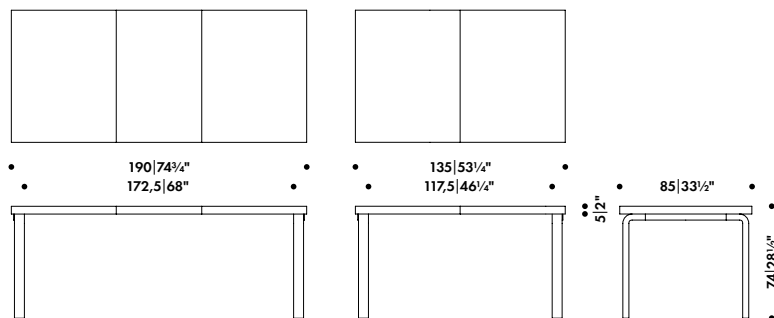

AALTO TABLE EXTENDABLE

ALVAR AALTO 1956

Four legs and top edge-band

Solid birch

Top core

Solid birch, chipboard, honeycomb

Top surface

Birch veneer

High-pressure laminate

Linoleum

Use of water based lacquers only

Shipped unassembled in two boxes

Table with birch veneer top: Made in Finland and Germany

Table with HPL top: Made in Finland

97

Legs and edge band natural lacquered, top birch veneer

283 024 81

SEK* 27.530,00

Legs and edge band natural lacquered, top IKI white HPL

283 024 82

SEK* 27.530,00

Felt glides, 28 x 52 mm, set of 4, with screws for LG83

270 049 03Q**

SEK* 160,00

* Recommended retail price without VAT;

** Quick Ship product - dispatch usually within 3 working days ex Germany