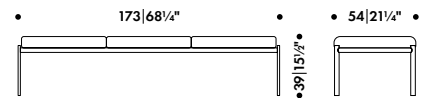

KIKI BENCH

ILMARI TAPIOVAARA 1960

Frame

Steel

Seat

Fabric upholstery with PU foam and polyester wadding

Leather upholstery with PU foam and polyester wadding

Shipped assembled

Made in Hungary

—

**Configurable product -
Always made to order.**

—

Frame powder coated

black gloss

—

3-seater

Fabric upholstery requirement

1 pc = 1,98 m

Leather upholstery requirement

1 pc = 3,9 m²

Kiki Bench 3-seater

285 012 02

without VAT
in SEK*

Frame

Frame powder-coated

17.850,00

Upholstery**

Fabric F40

+ 1.870,00

Fabric F60

+ 2.320,00

Fabric F80

+ 2.790,00

Fabric F100

+ 3.250,00

Fabric F140

+ 4.180,00

Fabric F200

+ 5.830,00

Leather L40

+ 11.090,00

Leather L60

+ 16.150,00

* Recommended retail price without VAT

** For COM and COL options, please check with your sales representative