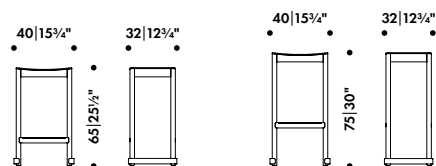

## Seat

Beech plywood

Configurable products - Always made to order. Longer lead times than standard versions.

**Atelier Bar Stool** **281 046 00** **without VAT in SEK\***