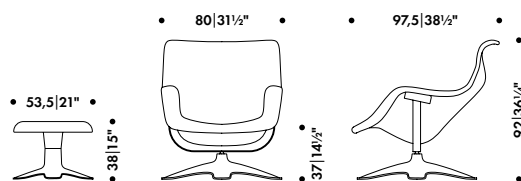

KARUSELLI LOUNGE CHAIR & OTTOMAN

YRJÖ KUKKAPURO 1964

Base and shell
Fibre glass

Brace
Steel

Seat surface
Leather upholstery with PU foam padding

Swivel (mechanism)

Felt glides mounted

Made in Finland

Karuselli Lounge Chair	282 016 00	without VAT in SEK*

Base, shell and seat

White, leather upholstery in Sörensen Prestige L40		76.270,00

Karuselli Ottoman	282 017 00	without VAT in SEK*

Base, shell and seat

White, leather upholstery in Sörensen Prestige L40		27.220,00

* Recommended retail price without VAT