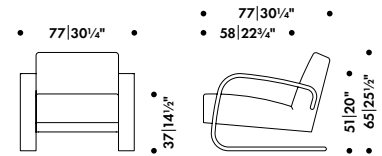

ARMCHAIR 400 "TANK"

ALVAR AALTO 1936

Frame

Form-bent solid birch lamella

Seat and back

Birch plywood

Fabric upholstery, zig-zag-springs, PU foam and polyester padding

Leather upholstery, zig-zag-springs, PU foam and polyester padding

Use of water based lacquers only

Shipped assembled

Made in Finland

—

Configurable product - Always made to order.

—

Armrests lacquered

natural

black

Armrests stained

honey

walnut

—

Fabric upholstery requirement

1 pc = 2,1 m

Leather upholstery requirement

1 pc = 4,64 m²

Armchair 400 "Tank"	282 001 02	without VAT in SEK*
Armrests		
Armrests natural lacquered		+ 41.850,00
Armrests lacquered or stained		+ 280,00
Upholstery**		
Fabric F40		+ 2.170,00
Fabric F60		+ 2.720,00
Fabric F80		+ 3.250,00
Fabric F100		+ 3.790,00
Fabric F140		+ 4.890,00
Fabric F200		+ 6.800,00
Leather L40		+ 13.190,00
Leather L60		+ 19.190,00

* Recommended retail price without VAT

** For COM and COL options, please check with your sales representative