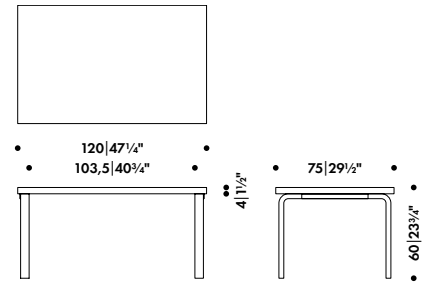

AALTO CHILDREN'S TABLE RECTANGULAR

ALVAR AALTO 1933

Four legs and top edge-band

Solid birch

Top core

Solid birch, chipboard, honeycomb

Top surface

Birch veneer

High-pressure laminate

Linoleum

Use of water based lacquers only

Shipped unassembled in two cartons

Table with birch veneer top: Made in Finland and Germany

Table with HPL top: Made in Finland

Table with linoleum top: Made in Finland

—

81B

—

Legs and edge band natural lacquered, top birch veneer

283 004 61

SEK* 9.990,00

Legs and edge band natural lacquered, top IKI white HPL

283 004 62

SEK* 9.990,00

Legs and edge band natural lacquered, top black linoleum

283 004 63

SEK* 9.990,00

Felt glides, 22 x 45 mm, set of 4, with screws for LG80

270 049 02Q**

SEK* 160,00

* Recommended retail price without VAT;

** Quick Ship product - dispatch usually within 3 working days ex Germany