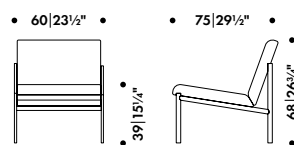

KIKI LOUNGE CHAIR

ILMARI TAPIOVAARA 1960

Frame

Steel

Seat and back

Fabric upholstery with PU foam and polyester padding

Leather upholstery with PU foam and polyester padding

Shipped assembled

Made in Hungary

—

Configurable product - Always made to order.

—

Frame powder coated

black gloss

—

Fabric upholstery requirement

1 pc = 1,43 m

Leather upholstery requirement

1 pc = 2,41 m²

Kiki Lounge Chair

282 013 02

without VAT
in SEK*

Frame

Frame powder-coated

11.510,00

Upholstery**

Fabric F40

+ 1.350,00

Fabric F60

+ 1.680,00

Fabric F80

+ 2.010,00

Fabric F100

+ 2.340,00

Fabric F140

+ 3.020,00

Fabric F200

+ 4.190,00

Leather L40

+ 6.860,00

Leather L60

+ 9.980,00

* Recommended retail price without VAT

** For COM and COL options, please check with your sales representative