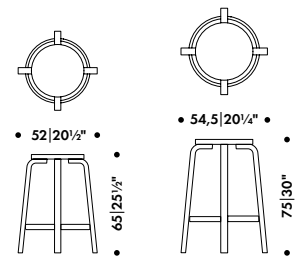

BAR STOOL 64

ALVAR AALTO 1935

Legs and seat edge-band

Solid birch

Seat core

Solid birch

Birch plywood

Seat surface

Birch veneer

High-pressure laminate

Linoleum

Fabric upholstery with PU foam padding

Leather upholstery with PU foam padding

Leather upholstery without PU foam padding

Configurable products - Always made to order. Longer lead times than standard versions. Existing standard components can be freely combined.

Seat lacquered

natural

black

white

orange

yellow

green

petrol

red

blue

grey

Seat stained

honey

walnut

Legs and foot ring lacquered

natural

black

white

Fabric upholstery requirement

1 pc = 50 x 50 cm

Leather upholstery requirement

1 pc = 0,4 m²

Foot ring

Form-pressed solid birch lamella

Use of water based lacquers only

Shipped unassembled in a Carry Away package

Made in Finland

Bar Stool 64	280 015 02	without VAT in SEK*

Seat height

Seat height 65cm	0,00
Seat height 75cm	0,00

Seat

Seat in birch veneer	4.970,00
Seat IKI white HPL, edge natural	+ 250,00
Seat linoleum black, edge natural	+ 250,00
Seat lacquered or stained	+ 210,00

Legs and foot ring

Legs and foot ring natural lacquered	+ 120,00
Legs and foot ring lacquered	+ 240,00

Upholstery**

Fabric F40	+ 520,00
Fabric F60	+ 640,00
Fabric F80	+ 770,00
Fabric F100	+ 910,00
Fabric F140	+ 1.160,00
Fabric F200	+ 1.610,00
Leather without PU foam padding	+ 0,00
Leather L40	+ 1.140,00
Leather L60	+ 1.640,00

Glides

Felt glides mounted	+ 180,00

Mode of shipment

Assembled	+ 100,00

* Recommended retail price without VAT

** For COM and COL options, please check with your sales representative