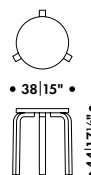

STOOL 60

ALVAR AALTO 1933

Three legs and seat edge-band

Solid birch

Seat core

Solid birch

Birch plywood

Seat surface

Birch veneer

High-pressure laminate

Linoleum

Fabric upholstery with PU foam padding

Leather upholstery with PU foam padding

Leather upholstery without PU foam padding

Configurable products - Always made to order. Longer lead times than standard versions. Existing standard components can be freely combined.

Seat lacquered

natural

black

white

orange

yellow

green

petrol

red

blue

grey

Seat stained

honey

walnut

Legs lacquered

natural

black

white

Legs stained

honey

walnut

Fabric upholstery requirement

1 pc = 50 x 50 cm

Leather upholstery requirement

1 pc = 0,4 m²

Use of water based lacquers only

Shipped unassembled in a Carry Away package or assembled (up to two in a box).

Made in Finland

Stool 60	280 002 02	without VAT in SEK*
Seat		
Seat birch veneer		+ 2.210,00
Seat IKI white HPL, edge natural		+ 250,00
Seat linoleum black, edge natural		+ 250,00
Seat lacquered or stained		+ 210,00
Legs		
Legs lacquered, natural		+ 0,00
Legs lacquered or stained		+ 180,00
Upholstery**		
Fabric F40		+ 520,00
Fabric F60		+ 640,00
Fabric F80		+ 770,00
Fabric F100		+ 910,00
Fabric F140		+ 1.160,00
Fabric F200		+ 1.610,00
Leather without PU foam padding		+ 0,00
Leather L40		+ 1.140,00
Leather L60		+ 1.640,00
Glides		
Felt glides mounted		+ 120,00
Mode of shipment		
Assembled		+ 100,00

* Recommended retail price without VAT

** For COM and COL options, please check with your sales representative