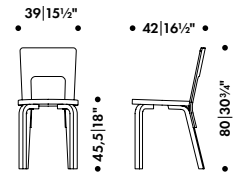

CHAIR 66

ALVAR AALTO 1935

Legs and seat edge-band

Solid birch

Seat core

Solid birch

Birch plywood

Seat surface

Birch veneer

High-pressure laminate

Linoleum

Fabric upholstery with PU foam padding

Leather upholstery with PU foam padding

Leather upholstery without PU foam padding

Configurable products - Always made to order. Longer lead times than standard versions. Existing standard components can be freely combined.

Seat lacquered

natural

black

white

Legs and backrest lacquered

natural

black

white

Fabric upholstery requirement

1 pc = 50 x 50 cm

Leather upholstery requirement

1 pc = 0,4 m²

Backrest

Form-pressed birch plywood

Use of water based lacquers only

Shipped unassembled in a Carry Away package

Made in Finland

Chair 66	281 003 02	without VAT in SEK*
Seat		
Seat birch veneer		3.760,00
Seat IKI white HPL, edge natural		+ 270,00
Seat linoleum black, edge natural		+ 270,00
Seat lacquered		+ 230,00
Legs and backrest		
Legs and backrest lacquered		+ 250,00
Upholstery**		
Fabric F40		+ 520,00
Fabric F60		+ 640,00
Fabric F80		+ 770,00
Fabric F100		+ 910,00
Fabric F140		+ 1.160,00
Fabric F200		+ 1.610,00
Leather without PU foam padding		+ 0,00
Leather L40		+ 1.140,00
Leather L60		+ 1.640,00
Glides		
Felt glides mounted		+ 180,00
Mode of shipment		
Assembled		+ 100,00

* Recommended retail price without VAT

** For COM and COL options, please check with your sales representative