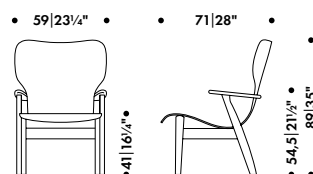

DOMUS LOUNGE CHAIR

ILMARI TAPIOVAARA 1946

Frame

Solid birch
Solid oak

Seat and back

Form-pressed birch veneer

Seat and back surface

Birch veneer
Oak veneer
Fabric upholstery with PU foam padding
Leather upholstery with PU foam padding

Shipped assembled, felt glides mounted

Made in Finland

—

Configurable product - Always made to order.

—

Frame, seat and back lacquered

natural
black

Frame, seat and back stained

honey

—

Fabric upholstery requirement

1 pc = 0,8 m

Leather upholstery requirement

1 pc = 1,48 m²

Some upholstery restrictions may occur with this product. Please consult suitability with your Artek representative.

Domus Lounge Chair	282 010 02	without VAT in SEK*
Frame, seat and back		
Birch natural lacquered		+ 16.180,00
Birch lacquered or stained		+ 380,00
Oak natural lacquered		+ 2.000,00
Upholstery**		
Fabric F40		+ 830,00
Fabric F60		+ 1.030,00
Fabric F80		+ 1.230,00
Fabric F100		+ 1.450,00
Fabric F140		+ 1.870,00
Fabric F200		+ 2.580,00
Leather L40		+ 4.210,00
Leather L60		+ 6.130,00

* Recommended retail price without VAT

** For COM and COL options, please check with your sales representative