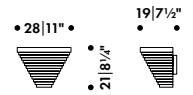

WALL LIGHT A910

ARTEK 1990'S

Shade

Hand-riveted louvered steel

Schuko plug, white plastic cable, length 2,5 m

220-240V, 50/ 60 Hz

DRR...E27 max. 12W

Can be mounted as uplight or downlight.

Made in Finland

Shade white lacquered

294 001 01

SEK* 5.810,00