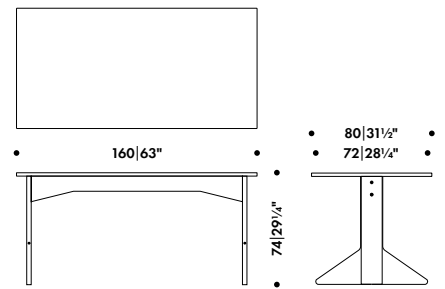

KAARI TABLE RECTANGULAR

RONAN & ERWAN BOUROULLEC 2015

REB 012

Legs
Solid oak

Braces
Flat rolled steel

Top core
MDF

Top surface
High-pressure laminate
Linoleum

Top edge-band
ABS

Shipped unassembled in three boxes

Made in Italy and Poland

Configurable products - Always made to order. Existing standard components can be freely combined.

REB 012	283 057 02	without VAT in SEK*

Table top

HPL, high-gloss white, white HPL	18.250,00
HPL, high-gloss black	+ 0,00
Linoleum black	+ 2.440,00

Base

Natural oak, protective varnish	+ 0,00
Oak, black lacquered	+ 0,00

* Recommended retail price without VAT