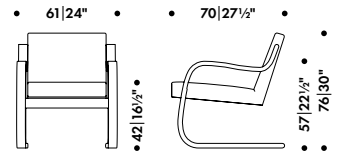

ARMCHAIR 402

ALVAR AALTO 1933

Frame

Form-bent solid birch lamella

Seat and back

Solid birch, birch plywood

Fabric upholstery, steel spring, seaweed, chip wool, PU foam and polyester padding

Leather upholstery, steel spring, seaweed, chip wool, PU foam and polyester padding

Use of water based lacquers only

Shipped assembled

Made in Finland

—

Configurable product - Always made to order.

—

Armrests lacquered

natural

black

Armrests stained

honey

walnut

—

Fabric upholstery requirements

1 pc = 1,2 m, Zebra 1,3 m

2 pcs = 2,0 m, Zebra 2,6 m

Leather upholstery requirement

1 pc = 1,85 m²

Armchair 402	282 003 02	without VAT in SEK*

Armrests

Armrests natural lacquered	+ 22.180,00
Armrests lacquered or stained	+ 280,00

Upholstery**

Fabric F40	+ 1.230,00
Fabric F60	+ 1.550,00
Fabric F80	+ 1.870,00
Fabric F100	+ 2.170,00
Fabric F140	+ 2.790,00
Fabric F200	+ 3.870,00
Leather L40	+ 5.270,00
Leather L60	+ 7.650,00

* Recommended retail price without VAT

** For COM and COL options, please check with your sales representative