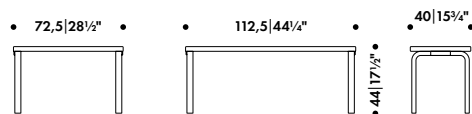

BENCH 153

ALVAR AALTO 1945

Legs

Solid birch

Seat

Solid birch

Pine veneer

Use of water based lacquers only

Shipped unassembled in a Carry Away package

Made in Finland

Size B, L 72,5 cm, legs and seat natural lacquered

285 007 51 Q**
SEK* 5.630,00

Size B, L 72,5 cm, legs and seat white lacquered

285 007 52 Q**
SEK* 6.570,00

Size B, L 72,5 cm, legs and seat black lacquered

285 007 53 Q**
SEK* 6.570,00