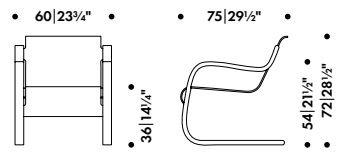

## Seat shell

Form-pressed birch plywood

Use of water based lacquers only

Shipped assembled

Made in Finland

—

**Frame natural lacquered,  
seat shell white lacquered**

282 007 01