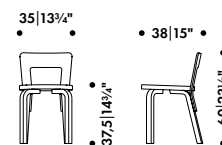

CHILDREN'S CHAIR N65

ALVAR AALTO 1935

Legs and seat edge-band

Solid birch

Seat core

Solid birch

Birch plywood

Seat surface

Birch veneer

High-pressure laminate

Linoleum

Fabric upholstery with PU foam padding

Leather upholstery with PU foam padding

Leather upholstery without PU foam padding

Backrest

Form-pressed birch plywood

Use of water based lacquers only

Shipped unassembled in a Carry Away package

Made in Finland

Legs and backrest natural lacquered, seat birch veneer

281 008 51

SEK* 3.610,00