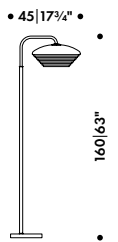

FLOOR LIGHT A811

ARTEK 1965

Base and stand

Steel, covered with black leather

Tube

Brass

Shade

Hand-spun and hand-riveted louvered steel,
white painted

Schuko plug, black plastic cable, length 2.5m

220-240V, 50/ 60 Hz

DRR...E27 max. 12W

Made in Finland

Tube nickel-plated brass

290 005 02

SEK* 20.600,00