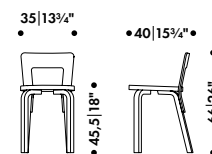

CHAIR 65

ALVAR AALTO 1935

Legs and seat edge-band

Solid birch

Seat core

Solid birch

Birch plywood

Seat surface

Birch veneer

High-pressure laminate

Linoleum

Fabric upholstery with PU foam padding

Leather upholstery with PU foam padding

Leather upholstery without PU foam padding

Configurable products - Always made to order. Existing standard components can be freely combined.

Seat lacquered

natural

black

white

orange

yellow

green

petrol

red

blue

grey

Seat stained

honey

walnut

Legs and backrest lacquered

natural

black

white

Fabric upholstery requirement

1 pc = 50 x 50 cm

Leather upholstery requirement

1 pc = 0,4 m²

Backrest

Form-pressed birch plywood

Use of water based lacquers only

Shipped unassembled in a Carry Away package

Made in Finland

Chair 65	281 027 02	without VAT in SEK*
Seat		
Seat birch veneer		3.610,00
Seat IKI white HPL, edge natural		+ 250,00
Seat linoleum black, edge natural		+ 250,00
Seat lacquered or stained		+ 210,00
Legs and backrest		
Legs and backrest lacquered		+ 220,00
Upholstery**		
Fabric F40		+ 520,00
Fabric F60		+ 640,00
Fabric F80		+ 770,00
Fabric F100		+ 910,00
Fabric F140		+ 1.160,00
Fabric F200		+ 1.610,00
Leather without PU foam padding		+ 0,00
Leather L40		+ 1.140,00
Leather L60		+ 1.640,00
Glides		
Felt glides mounted		+ 180,00
Mode of shipment		
Assembled		+ 100,00

* Recommended retail price without VAT

** For COM and COL options, please check with your sales representative