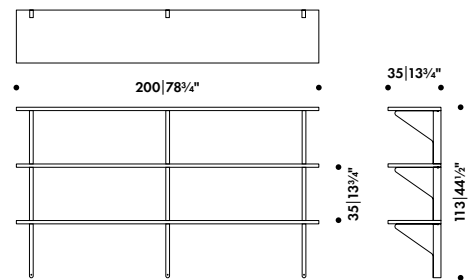

## Shelf edge-band

ABS

Shipped disassembled in three boxes

Made in Italy and Poland

REB 009

REB 008

Shelves 100 x 35 cm, black glossy melamine

285 034 01