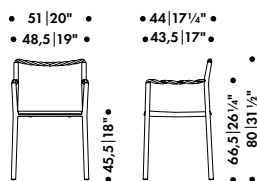

## Rope

Hemp

Polyester

Shipped assembled

Made in Germany

—

**Frame light grey matt powder coated, seat light grey lacquered, rope natural hemp, felt glides mounted**

281 045 02