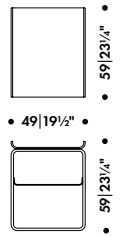

SIDE TABLE 915

ALVAR AALTO 1932

Frame

Form-bent solid birch lamella

Shelves

Form-pressed birch plywood

Use of water based lacquers only

Shipped assembled

Made in Finland

Frame natural lacquered, shelves black lacquered

283 022 03

SEK* 8.700,00