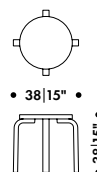

CHILDREN'S STOOL NE60

ALVAR AALTO 1934

Four legs and seat edge-band

Solid birch

Seat core

Solid birch

Birch plywood

Seat surface

Birch veneer

High-pressure laminate

Linoleum

Fabric upholstery with PU foam padding

Leather upholstery with PU foam padding

Leather upholstery without PU foam padding

Use of water based lacquers only

Shipped unassembled in a Carry Away package or assembled (up to two in a box).

Made in Finland

Legs natural lacquered, seat birch veneer

280 005 51 Q**

SEK* 2.490,00