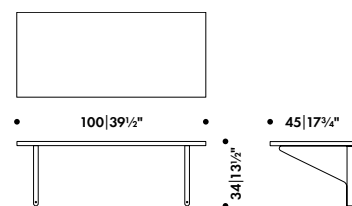

KAARI WALL CONSOLE

RONAN & ERWAN BOUROULLEC 2015

Wall brackets

Solid oak

Braces

Flat rolled steel

Shelf surface

Linoleum

Shelf edge-band

ABS

Made in Italy and Poland

—

Configurable products - Always made to order. Existing standard components can be freely combined.

—

REB 006

285 031 02

without VAT
in SEK*

Shelf

Black linoleum, edge black

6.660,00

Red linoleum, edge black

+ 0,00

Blue linoleum, edge red high gloss

+ 0,00

Wall bracket

Oak natural, protective varnish

+ 0,00

Oak black lacquered

+ 0,00

* Recommended retail price without VAT