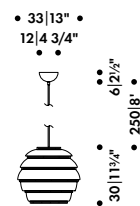

PENDANT LIGHT A331 "BEEHIVE"

ALVAR AALTO 1953

Shade

Hand-spun aluminium

Rings

Steel

Plastic cable, length 2,5 m

220-240V, 50/ 60 Hz
DRR...E27 max. 12W

Made in China

**Shade white powder coated,
rings brass-plated, white
cable**

291 004 01 Q**

SEK* 10.580,00