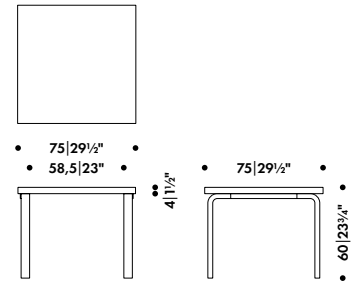

AALTO CHILDREN'S TABLE SQUARE

ALVAR AALTO 1933

Four legs and top edge-band

Solid birch

Top core

Solid birch, chipboard, honeycomb

Top surface

Birch veneer

High-pressure laminate

Linoleum

Use of water based lacquers only

Shipped unassembled in two cartons

Table with birch veneer top: Made in Finland and Germany

Table with HPL top: Made in Finland

Table with linoleum top: Made in Finland

81C