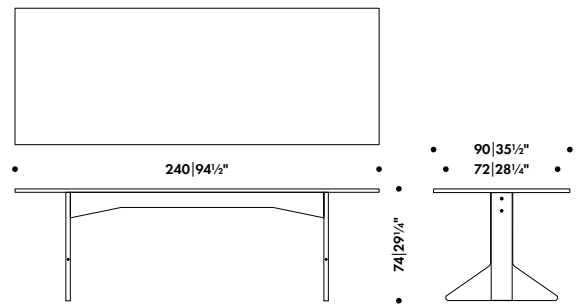

KAARI TABLE RECTANGULAR

RONAN & ERWAN BOUROULLEC 2015

REB 002

Legs
Solid oak

Braces
Flat rolled steel

Top core
MDF

Top surface
High-pressure laminate
Linoleum

Top edge-band
ABS

Shipped unassembled in three boxes

Made in Italy and Poland

REB 002	283 052 02	without VAT in SEK*

Table top

HPL, high-gloss white	24.610,00
HPL, high-gloss black	+ 0,00
Linoleum black	+ 3.190,00

Base

Natural oak, protective varnish	+ 0,00
Oak, black lacquered	+ 0,00

Configurable products - Always made to order. Existing standard components can be freely combined.

* Recommended retail price without VAT