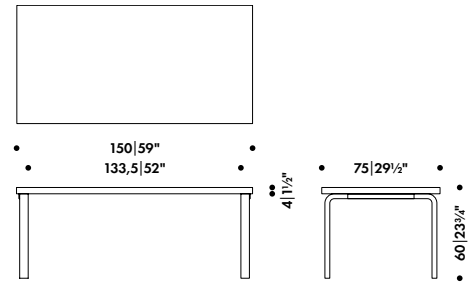

AALTO CHILDREN'S TABLE RECTANGULAR

ALVAR AALTO 1933

Four legs and top edge-band

Solid birch

Top core

Solid birch, chipboard, honeycomb

Top surface

Birch veneer

High-pressure laminate

Linoleum

Use of water based lacquers only

Shipped unassembled in two cartons

Table with birch veneer top: Made in

Finland and Germany

Table with HPL top: Made in Finland

Table with linoleum top: Made in
Finland

81A

Legs and edge band natural lacquered, top birch veneer

283 044 61

SEK* 13.280,00

Legs and edge band natural lacquered, top IKI white HPL

283 044 62

SEK* 13.280,00

Legs and edge band natural lacquered, top black linoleum

283 044 63

SEK* 13.280,00

Felt glides, 22 x 45 mm, set of 4, with screws for LG80

270 049 02Q**

SEK* 160,00

* Recommended retail price without VAT;

** Quick Ship product - dispatch usually within 3 working days ex Germany