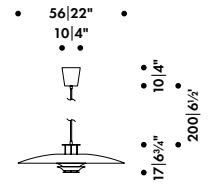

PENDANT LIGHT JL341

JUHA LEIVISKÄ 1969

Shade

Hand-spun aluminium

Reflectors

Hand-spun aluminium

Brass

White plastic cable, length 2 m

220-240V, 50/ 60 Hz

DRR..-E27 max. 12W

Made in Finland

—

Shade and reflectors white lacquered

291 008 01Q**

SEK* 7.170,00