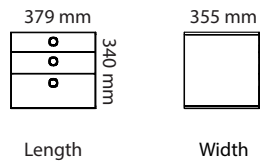

Drawer cassette