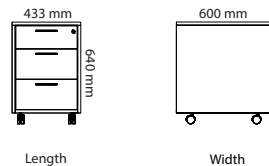

Pedestals

SURFACE LAYER/COLOUR

Lacquer	Laminate	Veneer	Stained Veneer
White S 0500-N	White	Birch	White Ash
Black S 9000-N	Light grey Dark grey	Oak	
White S 0500-N	White	Birch	White Ash
Light grey S 2500-N	Light grey	Oak	
Dark grey S 7000-N	Dark grey		
Black S 9000-N			
Sandy grey S 2005-Y50R			
Fern green S 7010-G30Y			
Bay leave S 4020-G30Y			
Petroleum S 7020-B10G			

All other materials and colors are offered separately