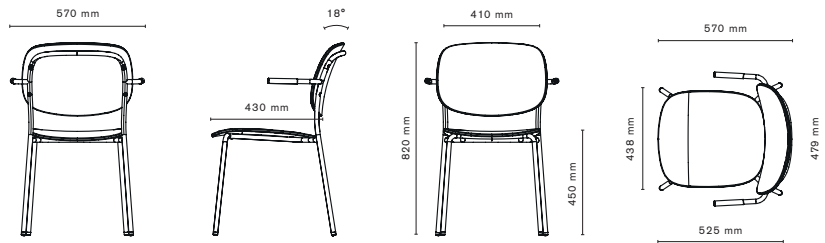

## OPTIONS

<b>Chair</b>	<b>Price</b>
Connection fitting	375 kr
Sound-absorbing foot	86 kr

4-legged with armrest

4-legged without armrest

4-legged X-base

5-star Swivel