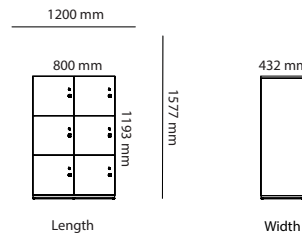

Personal locker