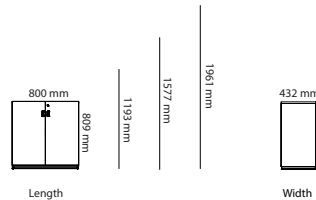

Swing door

SURFACE LAYER/COLOUR

Lacquer	Laminate	Veneer	Stained Veneer
White S 0500-N	White	Birch	White Ash
Black S 9000-N	Light grey Dark grey	Oak	
White S 0500-N	White	Birch	White Ash
Light grey S 2500-N	Light grey	Oak	
Dark grey S 7000-N	Dark grey		
Black S 9000-N			
Sandy grey S 2005-Y50R			
Fern green S 7010-G30Y			
Bay leave S 4020-G30Y			
Petroleum S 7020-B10G			

All other materials and colors are offered separately