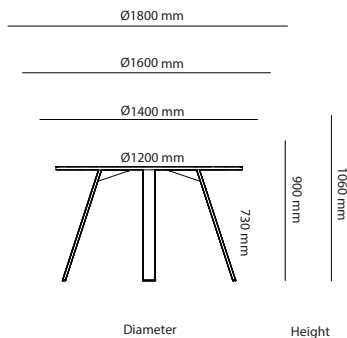

Piece

SURFACE LAYER/COLOUR

Laminate	Desktop	HPL	Veneer	Stained Veneer
Beige	White	Birch	White Ash	
Light grey	Light grey	Oak	Black	
Black	Dark grey			
	Black			

All other materials and colors are offered separately