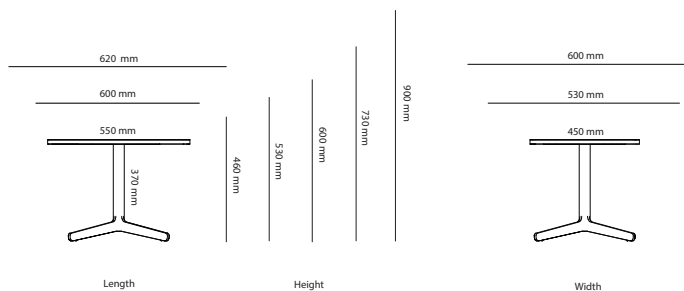

With round corners