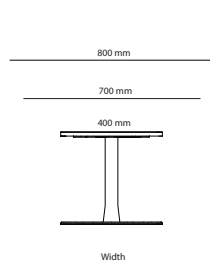

Round

SURFACE LAYER/COLOUR

Desktop	HPL	Laminate	Veneer	Stained Veneer	Solid	Marble
Beige	White	White	Birch	White Ash	Ash	Bianco Carrara
Light grey	Light grey	Light grey	Oak	Black	Oak	Verde Guatemala
Black	Dark grey	Dark grey				Emperador Dark
	Black					

All other materials and colors are offered separately