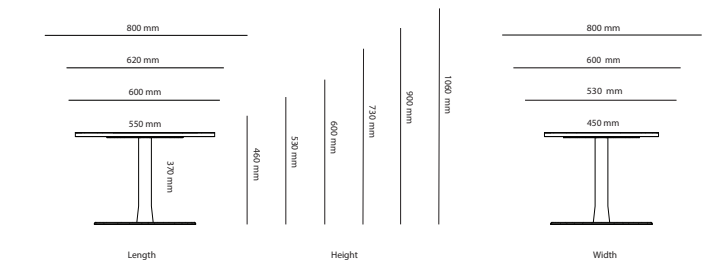

Radius

SURFACE LAYER/COLOUR

Desktop	HPL	Laminate	Veneer	Stained Veneer	Solid	Marble
Beige	White	White	Birch	White Ash	Ash	Bianco Carrara
Light grey	Light grey	Light grey	Oak	Black	Oak	Verde Guatemala
Black	Dark grey	Dark grey				Emperador Dark
	Black					

All other materials and colors are offered separately