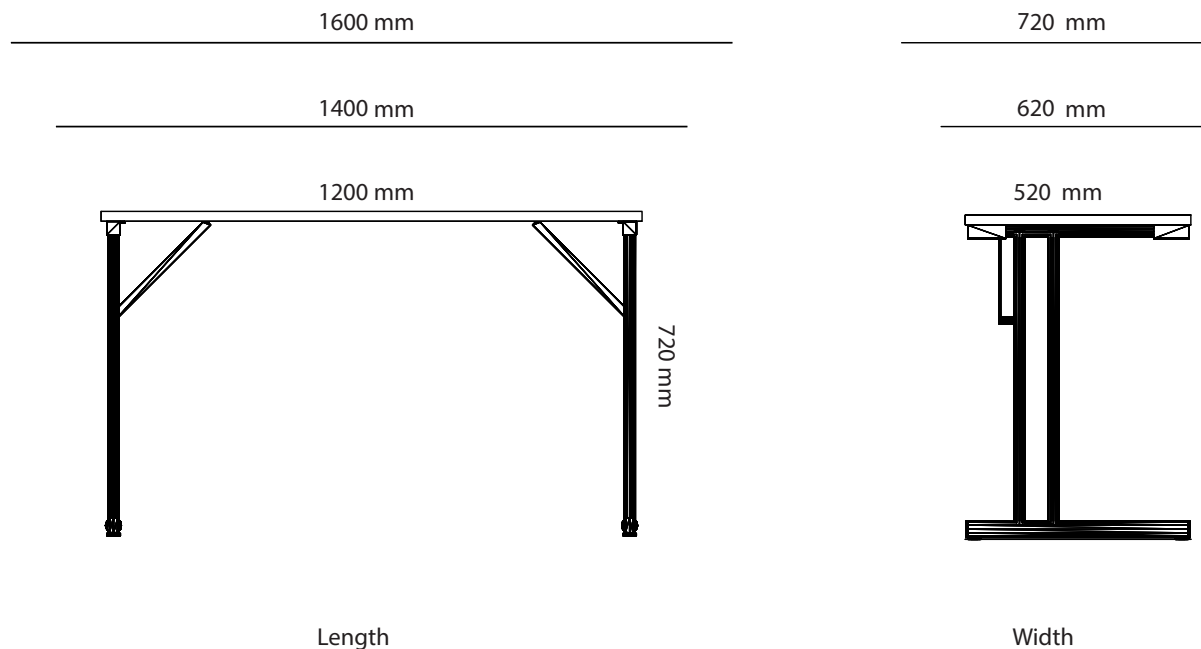

ALLROUND TABLE

SURFACE LAYER/COLOUR

Desktop	Laminate	Veneer
Beige	White	Birch
Light grey	Light grey	
Black	Dark grey	

All other materials and colors are offered separately