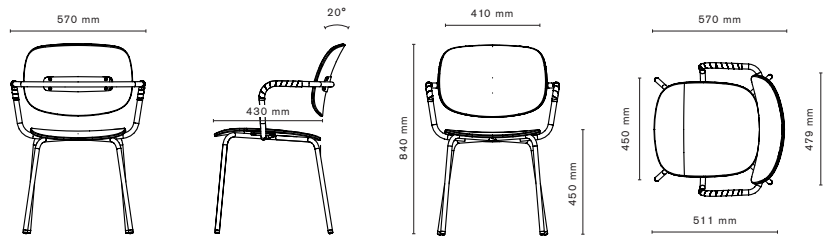

## OPTIONS

<b>Chair</b>	<b>Price</b>
Connection fitting	375 kr
Sound-absorbing foot	86 kr

4-legged with armrest

4-legged without armrest

4-legged X-base

5-star Swivel