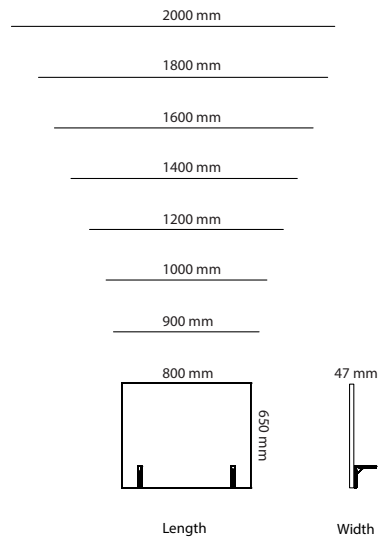

SURFACE LAYER/COLOUR

Embrace acoustics	Price Group 1	Price Group 2	Price Group 3	Price Group 4
	Cara	Blazer Lite	Remix	Divina MD
	Carlow	Fame		
	Feldt			

All other materials and colors are offered separately