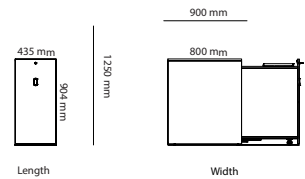

Tower

SURFACE LAYER/COLOUR

Lacquer	Laminate	Veneer	Stained Veneer
White S 0500-N	White	Birch	White Ash
Black S 9000-N	Light grey Dark grey	Oak	
White S 0500-N	White	Birch	White Ash
Light grey S 2500-N	Light grey	Oak	
Dark grey S 7000-N	Dark grey		
Black S 9000-N			
Sandy grey S 2005-Y50R			
Fern green S 7010-G30Y			
Bay leave S 4020-G30Y			
Petroleum S 7020-B10G			

All other materials and colors are offered separately