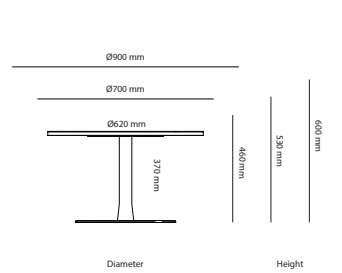

Radius

SURFACE LAYER/COLOUR

Desktop	HPL	Laminate	Veneer	Stained Veneer	Solid	Marble
Beige	White	White	Birch	White Ash	Ash	Bianco Carrara
Light grey	Light grey	Light grey	Oak	Black	Oak	Verde Guatemala
Black	Dark grey	Dark grey				Emperador Dark
	Black					

All other materials and colors are offered separately