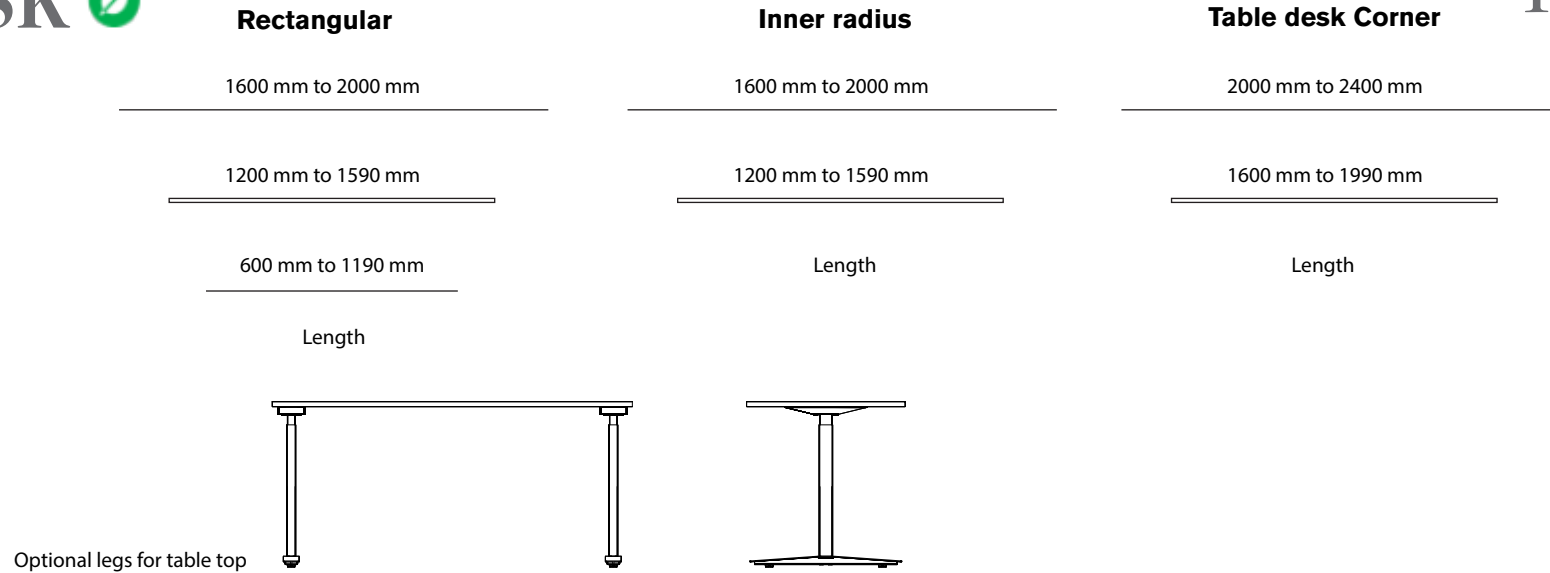

SURFACE LAYER/COLOR

Desktop	HPL (High pressure laminate)	Veneer	Laminate
Mushroom (4176)	Group 1 White	Birch	Group 1 White
Pebble (4175)	Light Grey	Oak natural	Light Grey
Pewter (4155)	Dark Grey	Oak white glazed	Dark Grey
Nero (4023)	Black	Ash white glazed	Group 2 Beech
Charcoal (4166)	Group 2 Black anti fingerprint	Black stained	Birch
Smokey Blue (4179)	Beech		Oak
Mauve (4172)	Birch		Oak White glazed
Ash (4132)	Oak		Ash White glazed
Conifer (4174)	Oak White glazed		Black stained Woodgrain
Burgundy (4154)	Ash White glazed		
	Black stained Woodgrain		

All other materials and colors are offered separately