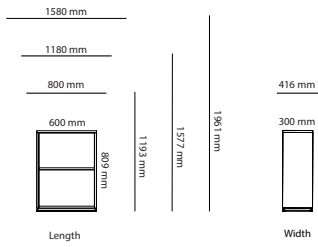

Open storage