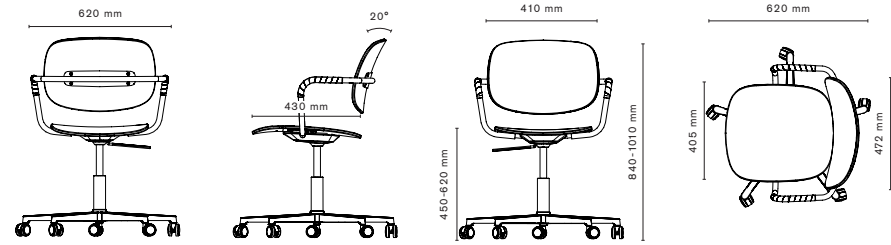

## OPTIONS

<b>Chair</b>	<b>Price</b>
Connection fitting	375 kr
Sound-absorbing foot	86 kr

4-legged with armrest

4-legged without armrest

4-legged X-base

5-star Swivel