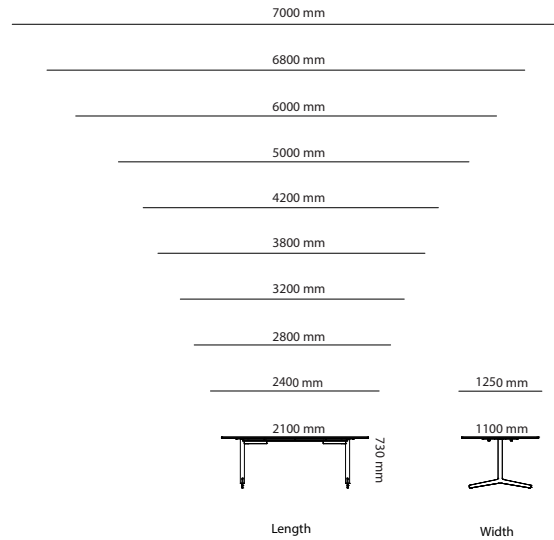

Rectangle

With round corner

SURFACE LAYER/COLOUR

Desktop	HPL	Veneer (Up to 1100 mm width)	Stained Veneer (Up to 1100 mm width)
	White		
Beige	Light grey		
Light grey	Dark grey	Birch	White Ash
Black	Black	Oak	Black
All other materials and colors are offered separately