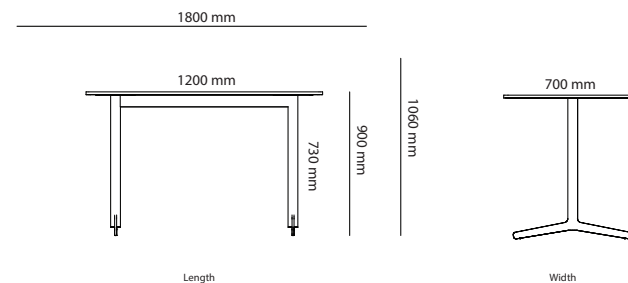

SURFACE LAYER/COLOUR

Desktop	HPL	Laminate	Veneer	Stained Veneer	Solid	Marble
Beige	White	White	Birch	White Ash	Ash	Bianco Carrara
Light grey	Light grey	Light grey	Oak	Black	Oak	Verde Guatemala
Black	Dark grey	Dark grey				Emperador Dark
	Black					

All other materials and colors are offered separately