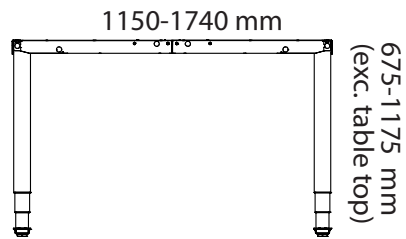

2-legs electric stand

690 mm Long foot

610 mm Std. foot

490 mm
Short foot