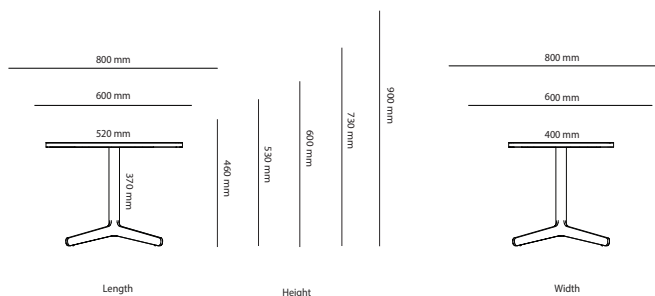

FEATHER TABLE

Square/Rectangle

Round