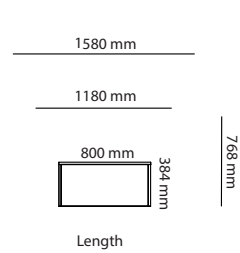

Upper units