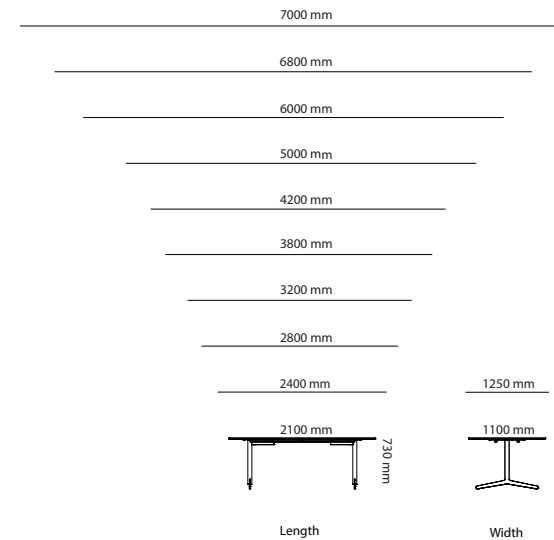

With round corner

SURFACE LAYER/COLOUR

Desktop	HPL	Veneer (Up to 1100 mm width)	Stained Veneer (Up to 1100 mm width)
	White		
Beige	Light grey		
Light grey	Dark grey	Birch	White Ash
Black	Black	Oak	Black
All other materials and colors are offered separately