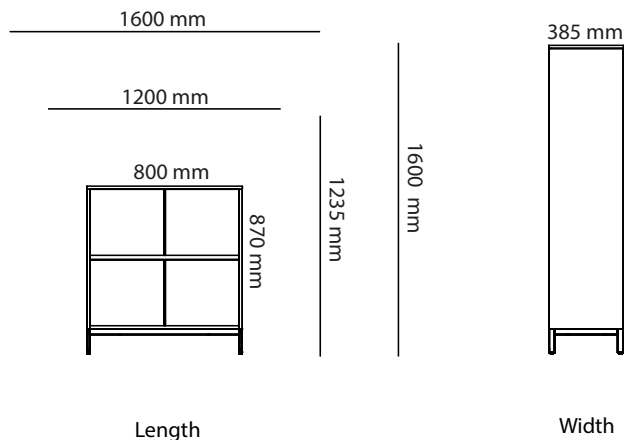

SURFACE LAYER/COLOUR

	Lacquer	Veneer	Stained Veneer	Marble
Body	White S 0500-N Light grey S 2500-N Dark grey S 7000-N Black S 9000-N	Birch Oak	White Ash	
Front	White S 0500-N Light grey S 2500-N Dark grey S 7000-N Black S 9000-N Sandy grey S 2005-Y50R Fern green S 7010-G30Y Bay leave S 4020-G30Y Petroleum S 7020-B10G	Birch Oak	White Ash Black	
Crest top				Bianco Carrara Verde Guatemala Emperador Dark