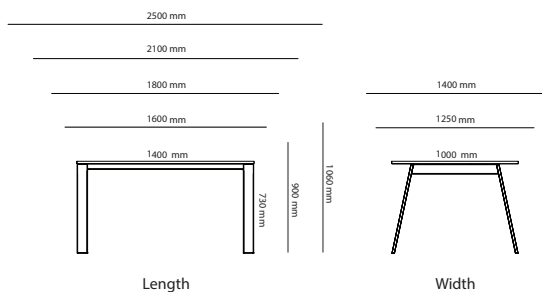

Piece

SURFACE LAYER/COLOUR

Laminate	Desktop	HPL	Veneer	Stained Veneer
Beige	White	Birch	White Ash	
Light grey	Light grey	Oak	Black	
Black	Dark grey			
	Black			

All other materials and colors are offered separately