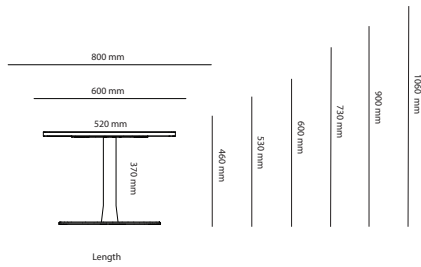

Table

Trapezium table

**SURFACE LAYER/COLOUR**

Desktop	Laminate	Veneer
Beige	White	Birch
Light grey	Light grey	
Black	Dark grey	

All other materials and colors are offered separately

Art.no.	Table	Laminate	Veneer	Desktop
24A10070	College table 1000x700mm	2 739 kr	3 252 kr	3 252 kr
24A12070	College table 1200x700mm	2 947 kr	3 460 kr	3 460 kr
24A12080	College table 1200x800mm	2 985 kr	3 498 kr	3 498 kr
24A13065	College table 1300x650mm	2 947 kr	3 460 kr	3 460 kr
24A14070	College table 1400x700mm	3 089 kr	3 602 kr	3 602 kr
24A14080	College table 1400x800mm	3 202 kr	3 715 kr	3 715 kr
24A16080	College table 1600x800mm	3 297 kr	3 810 kr	3 810 kr
24A6565	College table 650x650mm	2 450 kr	2 963 kr	2 963 kr
24A7070	College table 700x700mm	2 504 kr	3 017 kr	3 017 kr
24A8065	College table 800x650mm	2 539 kr	3 052 kr	3 052 kr
	<b>Trapezium table</b>			
24B14070	College table (trapezium) 1400/700/700mm	3 284 kr	3 797 kr	3 797 kr