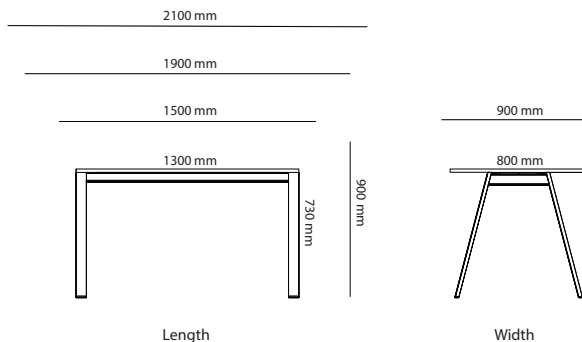

Piece Light

Laminate	Desktop	HPL	Veneer	Stained Veneer
White	Beige	White	Birch	White Ash
Light grey	Light grey	Light grey	Oak	Black
Dark grey	Black	Dark grey		
		Black		

All other materials and colors are offered separately