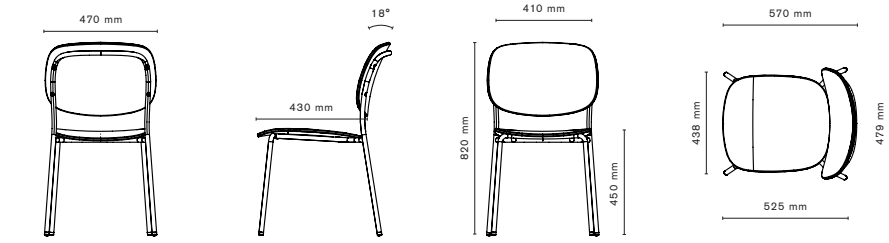

## OPTIONS

<b>Chair</b>	<b>Price</b>
Connection fitting	375 kr
Sound-absorbing foot	86 kr

4-legged with armrest

4-legged without armrest

4-legged X-base

5-star Swivel