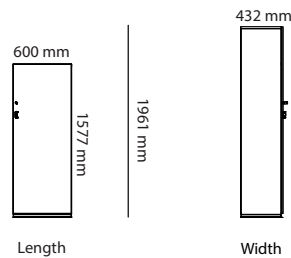

Wardrobe

SURFACE LAYER/COLOUR

Lacquer	Laminate	Veneer	Stained Veneer
White S 0500-N	White	Birch	White Ash
Black S 9000-N	Light grey Dark grey	Oak	
White S 0500-N	White	Birch	White Ash
Light grey S 2500-N	Light grey	Oak	
Dark grey S 7000-N	Dark grey		
Black S 9000-N			
Sandy grey S 2005-Y50R			
Fern green S 7010-G30Y			
Bay leave S 4020-G30Y			
Petroleum S 7020-B10G			

All other materials and colors are offered separately