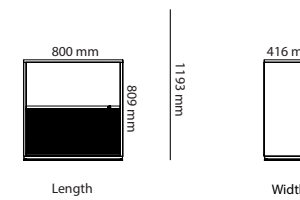

With rollfront