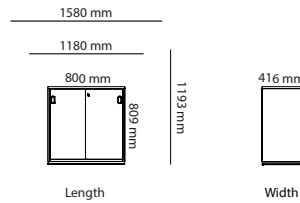

Sliding door