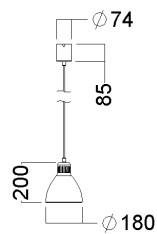

L-1 P

LUXO

Även om L-1 pendel hänger från taket istället för att sticka ut från en yta, är det otvetydigt en L-1-lampa. Skärmens perfekta kurva, komponenternas tyngd, ljusets mjukhet - allt finns där.

Armatyrtyp: Pendel
Ljusedistribution: Nerljus
Levereras med: 2 m kabel och takfäste
Färg: Vit, svart eller grå
Ljuskälla: LED
Bländskydd: Opal diffusor