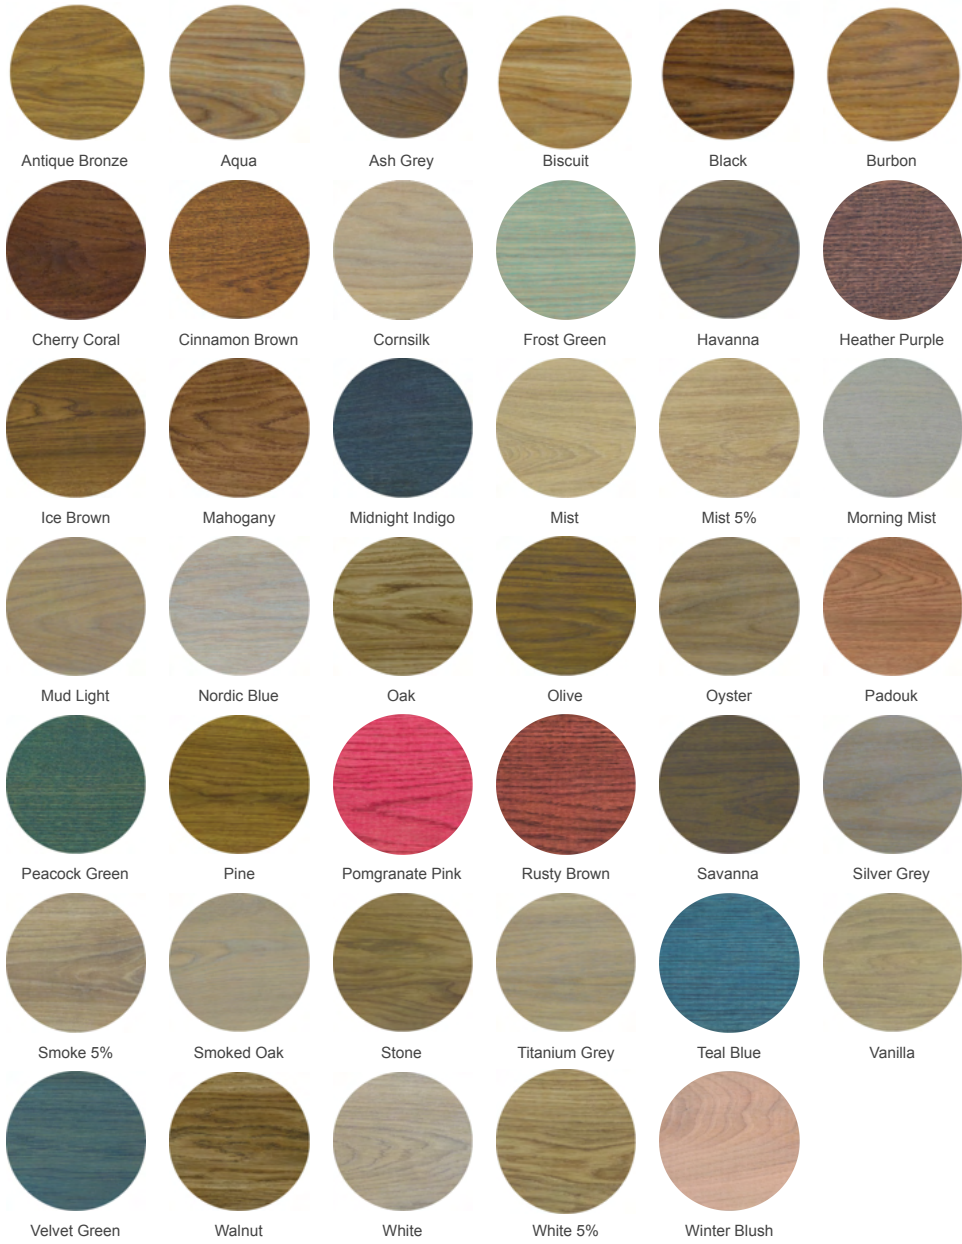

Standard Wood Colors (code_S)

The following Rubio Monocoat colors are kept in stock at Green - Apply standard (_S) pricing.

Castle Brown

Charcoal

Chocolate

Dark Oak

Natural

Pure

Sky Grey

Slate Grey

Super White

Custom Wood Colors (code_C)

The following Rubio Monocoat colors are not kept in stock at Green - Apply custom (_C) pricing + Customization Fee CF1
 Don't see a color you're looking for - enquire about color matching options - Apply Custom (_C) pricing + Customization Fee CF1

Standard Color

Cobalt - 43469

Custom colours:

Available in a range of 37 different colours. Contact your local sales person for a full colour palette.

Questions?

Contact us [here](#) for price quotes on your projects, how to purchase, delivery, more information on materials and dimensions, our services or other product support.