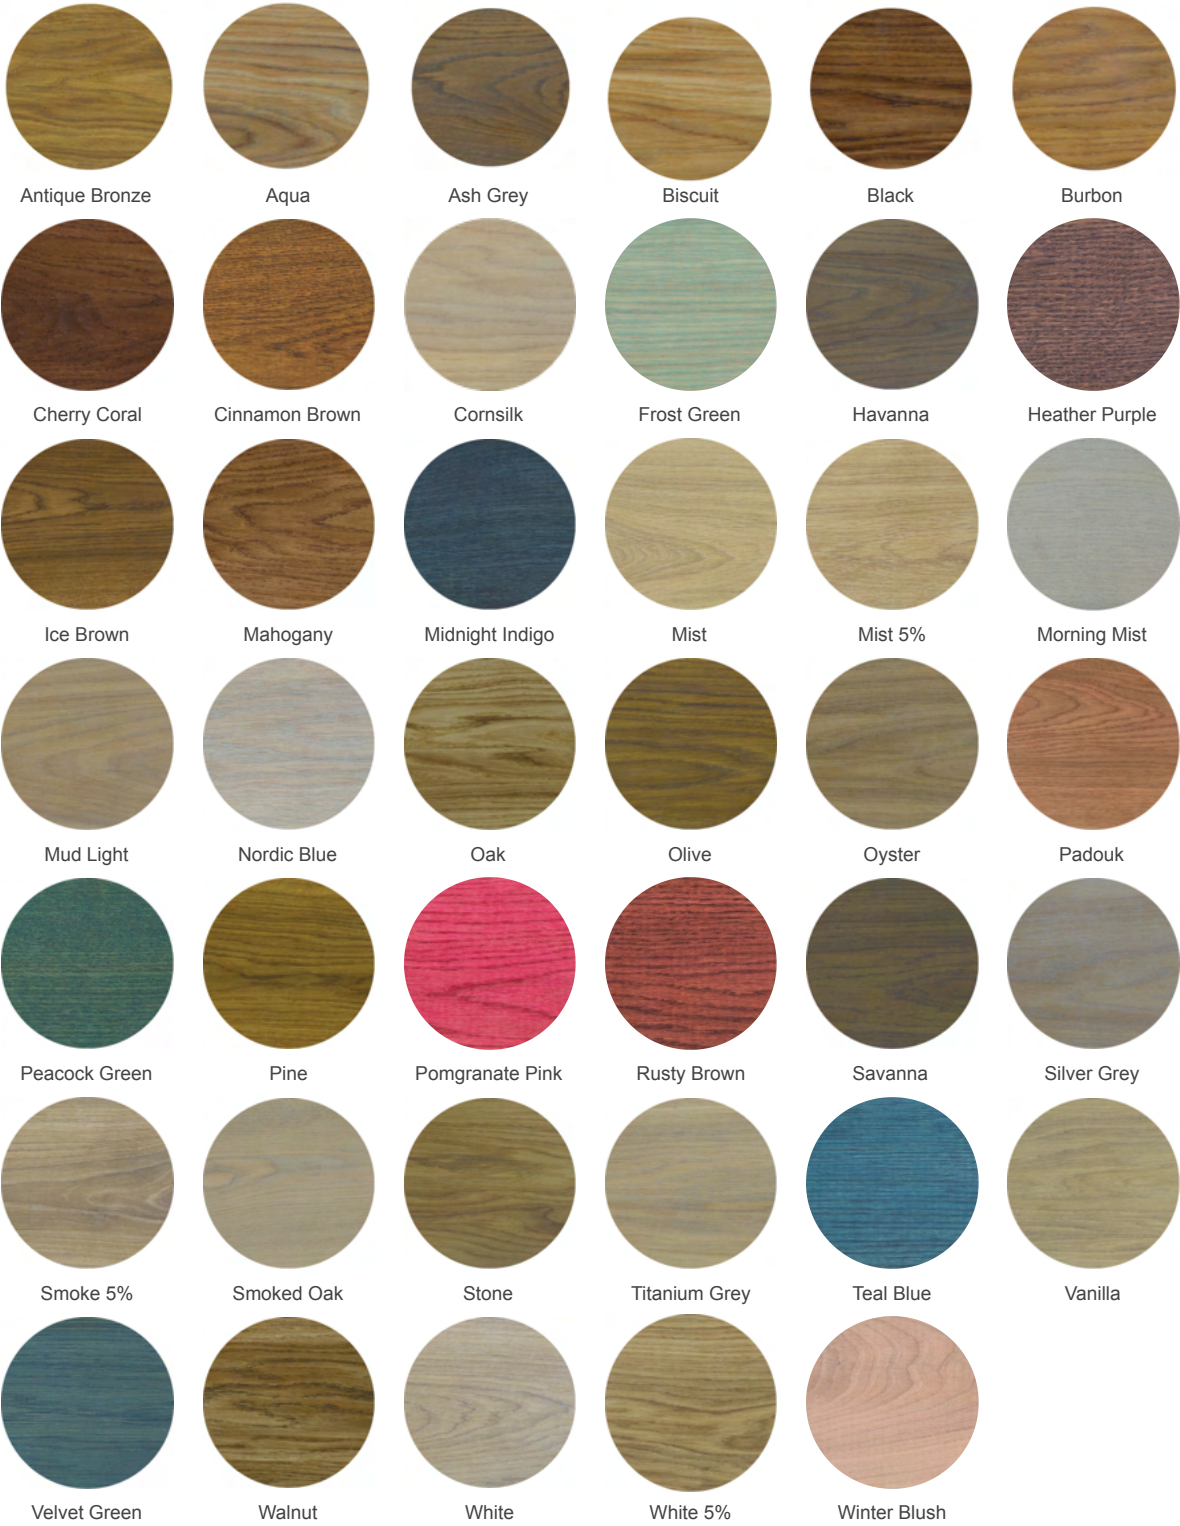

Standard Wood Colors (code_S)

The following Rubio Monocoat colors are kept in stock at Green - Apply standard (_S) pricing.

Castle Brown

Charcoal

Chocolate

Dark Oak

Natural

Pure

Sky Grey

Slate Grey

Super White

Custom Wood Colors (code_C)

The following Rubio Monocoat colors are not kept in stock at Green - Apply custom (_C) pricing + CF1 Setup cost per custom wood color. Don't see a color you're looking for - enquire about color matching options - Apply Custom (_C) pricing + Customization Fee CF1.

C_Brown Mix
(Chocolate, Dark Oak, Charcoal, Sky Grey)

C_Grey Mix
(Slate Gray, Charcoal, Super White, Sky Grey)

C_Kids Color 1 Mix
(Light Green, Dark Green, Orange, Charcoal)

C_Kids Color 2 Mix
(Teal Blue, Yellow, Pomegranate Pink, Light Green)