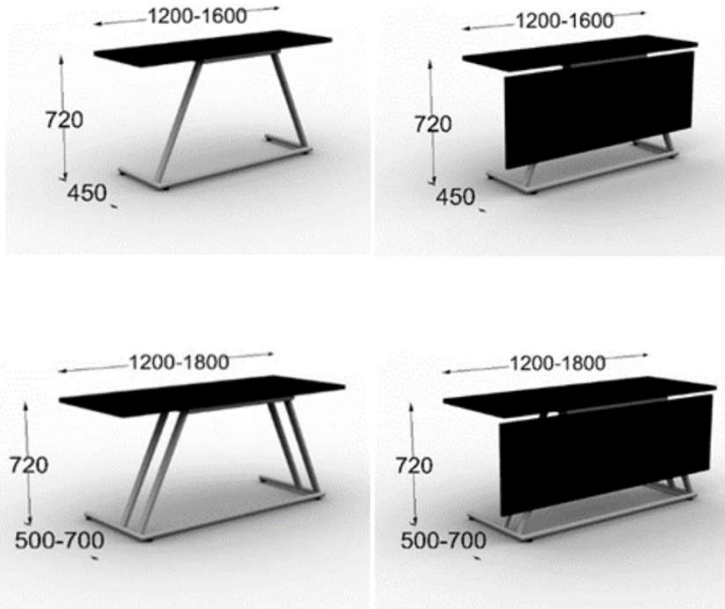

Produkt:

Demi table

BASE: EPOXY COATED OR CHROMED

TABLE SIZES

1200-1600 x 450 /H = 720 mm

1200-1800 x 500-700 /H = 720 mm

BASE + TOP	EPOXY COATED	CHROMED	EPOXY COATI CHROMED		Front plate	Front plate
	1400x450mm	1400x450mm	1400x600	1400x600	1400x550mm	1400x350mm.
A1 = birch natural	6532:-	7079:-	7849:-	8396:-	2635:-	
A2 = birch std stained	6822:-	7369:-	8217:-	8765:-	2914:-	
A3 = birch RAL std stained	6911:-	7458:-	8340:-	8887:-	2914:-	
B1 = ash, maple, oak natural	6855:-	7402:-	8262:-	8809:-	3059:-	
B2 = ash, maple, oak std stained	7135:-	7681:-	8642:-	9188:-	3350:-	
B3 = ash RAL std stained	7213:-	7759:-	8754:-	9301:-	3350:-	
B4 = bleached oak	7816:-	8362:-	9557:-	10105:-	3606:-	
C = walnut natural	7113:-	7659:-	8609:-	9155:-	3317:-	
D = wenge natural	7302:-	7849:-	8865:-	9412:-	3428:-	
F = standard laminate	6521:-	7068:-	7827:-	8374:-	3138:-	
G = std nano laminate	7861:-	8407:-	9613:-	10161:-	3785:-	
J = std laminate MFC, zero	4355:-					1351:-