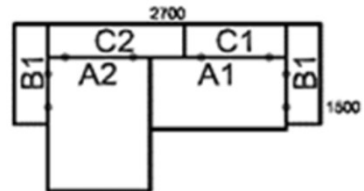

Produkt:

Demi table

BASE: EPOXY COATED OR CHROMED

TABLE SIZES

1200-1600 x 450 /H = 720 mm

1200-1800 x 500-700 /H = 720 mm

BASE + TOP	EPOXY COATED	CHROMED	EPOXY COATI CHROMED		Front plate	Front plate
	1400x450mm	1400x450mm	1400x600	1400x600	1400x550mm	1400x350mm.
A1 = birch natural	6532:-	7079:-	7849:-	8396:-	2635:-	
A2 = birch std stained	6822:-	7369:-	8217:-	8765:-	2914:-	
A3 = birch RAL std stained	6911:-	7458:-	8340:-	8887:-	2914:-	
B1 = ash, maple, oak natural	6855:-	7402:-	8262:-	8809:-	3059:-	
B2 = ash, maple, oak std stained	7135:-	7681:-	8642:-	9188:-	3350:-	
B3 = ash RAL std stained	7213:-	7759:-	8754:-	9301:-	3350:-	
B4 = bleached oak	7816:-	8362:-	9557:-	10105:-	3606:-	
C = walnut natural	7113:-	7659:-	8609:-	9155:-	3317:-	
D = wenge natural	7302:-	7849:-	8865:-	9412:-	3428:-	
F = standard laminate	6521:-	7068:-	7827:-	8374:-	3138:-	
G = std nano laminate	7861:-	8407:-	9613:-	10161:-	3785:-	
J = std laminate MFC, zero	4355:-					1351:-