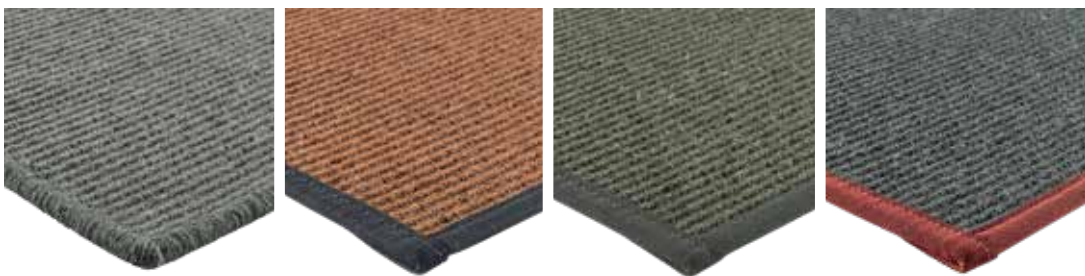

MATTUNDERLÄGG

Mattunderlägg rekommenderas för alla Kasthalls vävda mattor men passar alla typer av mattor och kan användas på alla typer av plana golv. Underlägget har en vidhäftande yta som gör att mattan ligger still på golvet. Mattunderlägg kan användas på golv med golvvärme och kan tvättas i upp till 40°C. Genom att använda mattunderlägg ökar mattans livslängd.

TJOCKLEK: 4,5 mm.

TOTALVIKT: 280 g/m²

BREDDER: 80, 120, 160, 190, 240 och 300 cm

RULLÄNGD: ca 30 m.

PRIS: 180:-/m²