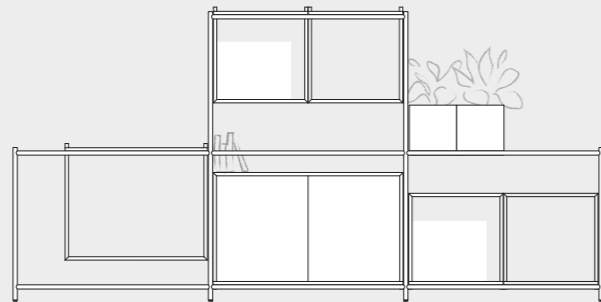

U014

x = Signal White=1
Pale Grey=2
Black=3

xx = Ek=04
Ask=05
Svart valchromat=06
Green tea=07

Dusty Green=08
Sand=09
Ocean=10
Clay=11

Rusted pink=12
Masala=13
White=14

Exempel: Small modul i färgen Sand = Art.nr. 337109

BENÄMNING	BESKRIVNING	ART. NR.	PRIS
HÖG GAVEL	H=2005	3320x	4259
MEDIUM GAVEL	H=1370	3321x	3845
LÅG GAVEL	H=730	3322x	2580
HYLLBÄRARE		3329x	159
PÅBYGGNADS DEL 3+3	HÖG-HÖG	3323x	6547
PÅBYGGNADS DEL 3+2	HÖG-MEDIUM	3324x	6421
PÅBYGGNADS DEL 3+1	HÖG-LÅG	3325x	5390
PÅBYGGNADS DEL 2+2	MEDIUM-MEDIUM	3326x	4573
PÅBYGGNADS DEL 2+1	MEDIUM-LÅG	3327x	4239
PÅBYGGNADS DEL 1+1	LÅG-LÅG	3328x	3255
BLOMLÅDA		3330x	1848
SMALL MODUL	ÖPPEN	3371xx	2874
MEDIUM MODUL	ÖPPEN	3372xx	3221
MEDIUM MODUL	MED RYGG	3373xx	3640
MEDIUM MODUL	MED DÖRR (ENBART HÄNGANDE)	3374xx	4012
LARGE MODUL	ÖPPEN	3375xx	3777
LARGE MODUL	MED RYGG	3376xx	4541
XL MODUL	MED DÖRRAR (enbart stående placeras längst ned)	3377xx	6894
NCS FÄRGER			
SMALL MODUL	ÖPPEN	3371xx	2617
MEDIUM MODUL	ÖPPEN	3372xx	2886
MEDIUM MODUL	MED RYGG	3373xx	3217
MEDIUM MODUL	MED DÖRR (ENBART HÄNGANDE)	3374xx	3920
LARGE MODUL	ÖPPEN	3375xx	3326
LARGE MODUL	MED RYGG	3376xx	3920
XL MODUL	MED DÖRRAR (enbart stående placeras längst ned)	3377xx	5768

FÄRDIGA KONFIGURATIONER	ART. NR.	PRIS NCS	EK,ASK, SVART, MDF
U001	33351x	16802	17982
U002	33352x	17772	18619
U003	33353x	18066	19276
U004	33354x	22917	23947
U005	33355x	23944	25994
U006	33356x	34361	37614
U007	33357x	28743	31335
U008	33358x	44880	47005
U009	33359x	60408	65127
U010	33360x	28696	30862
U011	33361x	24658	26444
U012	33362x	80158	85722
U013	33363x	33235	35200
U014	33364x	40855	43945
U015	33365x	24653	26897
U016	33366x	28969	28969

HYLLSTATIV & BLOMLÅDA

MATERIAL & STANDARDFÄRGER