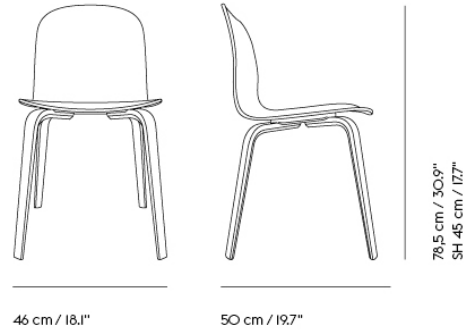

Shipper Colli	1
Gross Weight (kg)	10.2
Net Weight (kg)	4.6125
Base color options	Black, Dark Green, Dusty Green, Grey, Midnight Blue, Oak, Sand, Stained Dark Brown or Tan Rose
Warranty Period	5 years

Item No.	Color	Contract Price	Lead Time
Ready-To-Ship			
32552	Black/Black	SEK 3.005,70	-
32555	Dark Green/Dark Green	SEK 3.005,70	-
32554	Dusty Green/Dusty Green	SEK 3.005,70	-
32553	Grey/Grey	SEK 3.005,70	-
32557	Midnight Blue/Midnight Blue	SEK 3.005,70	-
32551	Oak/Oak	SEK 3.005,70	-
32558	Sand/Sand	SEK 3.005,70	-
32559	Stained Dark Brown/Stained Dark Brown	SEK 3.005,70	-
32556	Tan Rose/Tan Rose	SEK 3.005,70	-
32560	White/Oak	SEK 3.005,70	-
Made-To-Order			
21622	Remix - All Colors	SEK 4.639,70	7 weeks
21627	Canvas - All Colors	SEK 5.116,10	7 weeks
21630	Clara - All Colors	SEK 5.116,10	7 weeks
18936	Fiord - All Colors	SEK 5.116,10	7 weeks
70376	Re-wool - All Colors	SEK 5.116,10	7 weeks
21624	Steelcut - All Colors	SEK 5.116,10	7 weeks
21625	Steelcut Trio - All Colors	SEK 5.116,10	7 weeks
21621	Hallingdal - All Colors	SEK 5.460,10	7 weeks
21620	Divina - All Colors	SEK 5.671,70	7 weeks
21618	Divina MD - All Colors	SEK 5.671,70	7 weeks