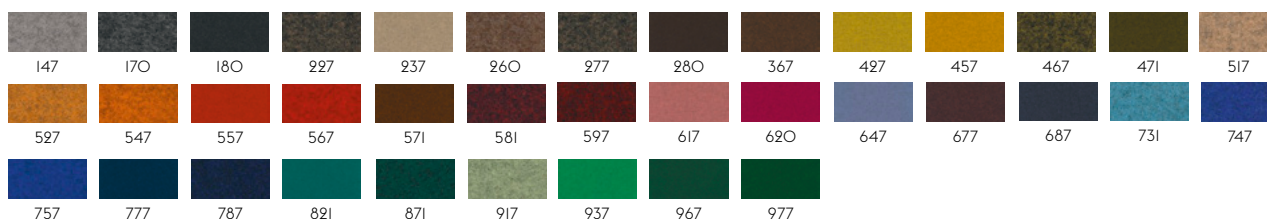

120

DIVINA MELANGE BY KVADRAT

Designer: Finn Sködt.

Composition: 100% new wool.

Durability: 45.000 Martindale / Lightfastness 6-7.

Sustainability: Complies with both EU ecolabel "The Flower" and Greenguard Gold Certification.