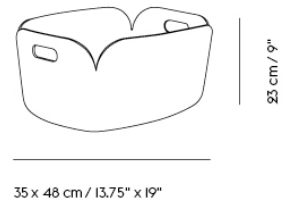

Gross Weight (kg) 0.9
Net Weight (kg) 0.8
Warranty Period 5 years

Item No.	Color	Contract Price	Lead Time
Ready-To-Ship			
07001	Beige-Green	SEK 804,10	-
07008	Black	SEK 804,10	-
07005	Black Mélange	SEK 804,10	-
07026	Blue-Grey	SEK 804,10	-
07028	Brown Green	SEK 804,10	-
07020	Burnt Orange	SEK 804,10	-
07029	Dark Brown	SEK 804,10	-
07027	Dark Green	SEK 804,10	-
07010	Dusty Green	SEK 804,10	-
07003	Dusty Lilac	SEK 804,10	-
07012	Grey Mélange	SEK 804,10	-
07000	Light Blue	SEK 804,10	-
07006	Midnight Blue	SEK 804,10	-
07019	Sand	SEK 804,10	-