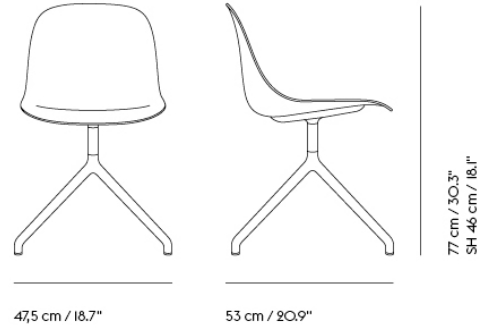

Shipper Colli	1
Gross Weight (kg)	10.3
Net Weight (kg)	9.8
Base color options	Anthracite Black, Dusty Green, Grey, Polished Aluminum or White
Warranty Period	10 years

Item No.	Color	Contract Price	Lead Time
Made-To-Order			
58937	Black/Anthracite Black (Recycled Plastic)	SEK 3.482,10	3 weeks
58939	Dusty Green/Dusty Green (Recycled Plastic)	SEK 3.482,10	3 weeks
58938	Grey/Grey (Recycled Plastic)	SEK 3.482,10	3 weeks
58941	Natural White/White (Recycled Plastic)	SEK 3.482,10	3 weeks
58940	Ochre/Anthracite Black (Recycled Plastic)	SEK 3.482,10	3 weeks
23410	Remix - All Colors	SEK 5.460,10	4 weeks
23418	Canvas - All Colors	SEK 6.234,10	4 weeks
23417	Clara - All Colors	SEK 6.234,10	4 weeks
23476	Fiord - All Colors	SEK 6.234,10	4 weeks
55018	Hero - All Colors	SEK 6.234,10	4 weeks
19667	Re-wool - All Colors	SEK 6.234,10	4 weeks
23411	Steelcut - All Colors	SEK 6.234,10	4 weeks
23412	Steelcut Trio - All Colors	SEK 6.234,10	4 weeks
23413	Hallingdal - All Colors	SEK 6.922,10	4 weeks
23414	Divina - All Colors	SEK 7.047,70	4 weeks
23419	Divina MD - All Colors	SEK 7.047,70	4 weeks
23420	Divina Melange - All Colors	SEK 7.047,70	4 weeks
59338	Ecriture - All Colors	SEK 7.047,70	4 weeks
59449	Vidar - All Colors	SEK 7.047,70	4 weeks

Extras