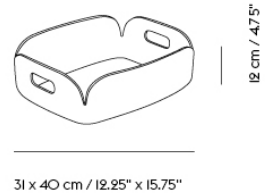

Shipper Colli | 1
Gross Weight (kg) | 0.55
Net Weight (kg) | 0.5
Warranty Period | 5 years

Item No.	Color	Contract Price	Lead Time
Ready-To-Ship			
13300	Black ***	SEK 687,10	-
13306	Black Mélange	SEK 687,10	-
13311	Brown Green	SEK 687,10	-
13303	Dusty Green	SEK 687,10	-
13301	Grey Mélange	SEK 687,10	-
13310	Light Blue	SEK 687,10	-
13307	Midnight Blue	SEK 687,10	-
13309	Sand	SEK 687,10	-