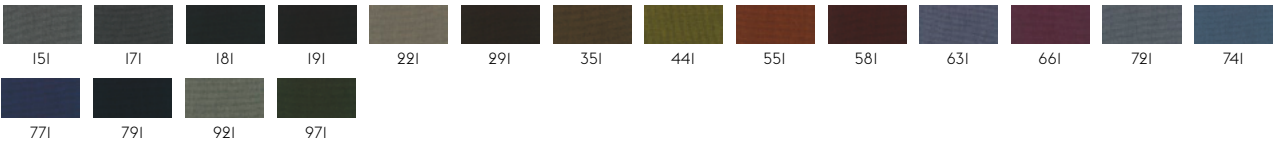

SABI BY KVADRAT

Designer: Louise Sigvardt

Composition: 65% New Wool, Worsted, 23% Recycled Wool, 12% Nylon

Durability: 80,000 Martindale / Lightfastness 5-7

Sustainability: Greenguard Gold, HPD, EPD

121