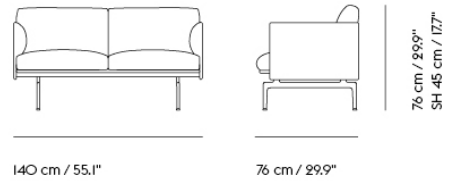

OUTLINE STUDIO SOFA / 140 CM / 55.1" - POLISHED ALUMINUM BASE - SH: 45 CM / 17.7"

Shipper Colli	1
Gross Weight (kg)	41
Net Weight (kg)	36
Warranty Period	10 years

Item No.	Color	Contract Price	Lead Time
Made-To-Order			
73333	Remix - All Colors	SEK 26.225,70	6 weeks
73335	Canvas - All Colors	SEK 31.385,70	6 weeks
73334	Clara - All Colors	SEK 31.385,70	6 weeks
73327	Fiord - All Colors	SEK 31.385,70	6 weeks
73332	Rime - All Colors	SEK 31.385,70	6 weeks
73330	Steelcut - All Colors	SEK 31.385,70	6 weeks
73329	Steelcut Trio - All Colors	SEK 31.385,70	6 weeks
73331	Hallingdal - All Colors	SEK 33.535,70	6 weeks
73336	Divina - All Colors	SEK 34.825,70	6 weeks
73337	Divina MD - All Colors	SEK 34.825,70	6 weeks
73338	Divina Melange - All Colors	SEK 34.825,70	6 weeks
76279	Ecriture - All Colors	SEK 34.825,70	6 weeks
73345	Vidar - All Colors	SEK 34.825,70	6 weeks
Extras			
83061	Leather care set for Refine Leather	SEK 172,00	-
28801	Power Outlet - Black	SEK 3.826,10	-
COM/COL & Specials			
73340	COM - Textile	SEK 31.385,70	6-12 weeks
73344	COM - Imitation Leather	SEK 33.535,70	6-12 weeks
73343	COM - Leather	SEK 43.425,70	6-12 weeks