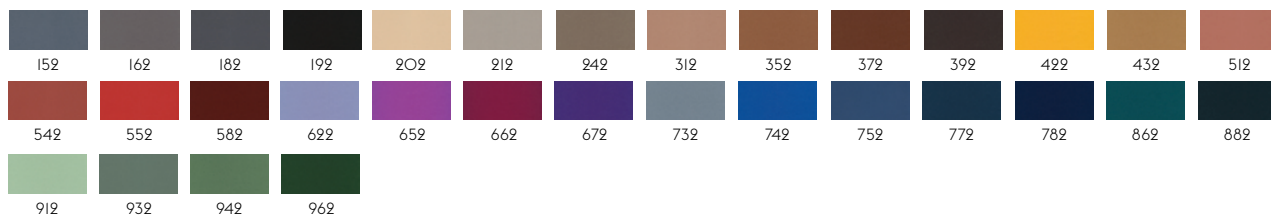

100

HERO BY KVADRAT

Designer: Patricia Urquiola.
Composition: 96% new wool, 4% nylon.
Durability: 45.000 Martindale / Lightfastness 5-6.
Sustainability: Complies with EU ecolabel "The Flower".

102

OCEAN BY ROHLEDER