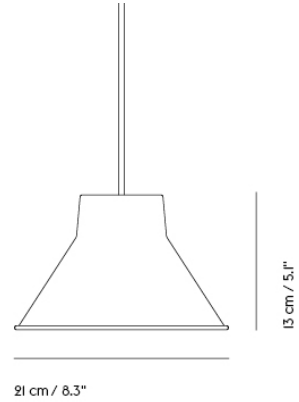

TOP PENDANT LAMP / Ø 21 CM / 8.3"

577

Shipper Colli 1
Gross Weight (kg) 1.52
Net Weight (kg) 0.8
Warranty Period 5 Years

Item No.	Color	Contract Price	Lead Time
Ready-To-Ship			
22868	Dark Green	SEK 1.504,10	-
22867	Deep Red	SEK 1.504,10	-
22865	Grey	SEK 1.504,10	-
22866	Sand	SEK 1.504,10	-