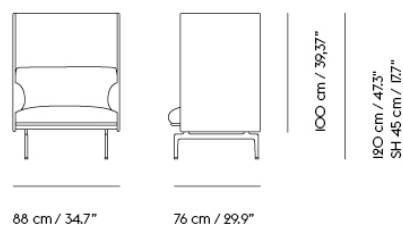

OUTLINE HIGHBACK SOFA 100 / 1-SEATER - POLISHED ALUMINUM BASE - SH: 45 CM / 17.7"

Shipper Colli	1
Gross Weight (kg)	63
Net Weight (kg)	54
Additional Information	Please note that the highback height for this product is 100 cm / 39.4"
Warranty Period	10 years

Item No.	Color	Contract Price	Lead Time
Made-To-Order			
73745	Remix - All Colors	SEK 27.945,70	6 weeks
73747	Canvas - All Colors	SEK 31.815,70	6 weeks
73746	Clara - All Colors	SEK 31.815,70	6 weeks
73739	Fiord - All Colors	SEK 31.815,70	6 weeks
73744	Rime - All Colors	SEK 31.815,70	6 weeks
73742	Steelcut - All Colors	SEK 31.815,70	6 weeks
73741	Steelcut Trio - All Colors	SEK 31.815,70	6 weeks
73743	Hallingdal - All Colors	SEK 34.395,70	6 weeks
73748	Divina - All Colors	SEK 36.115,70	6 weeks
73749	Divina MD - All Colors	SEK 36.115,70	6 weeks
73750	Divina Melange - All Colors	SEK 36.115,70	6 weeks
76296	Ecriture - All Colors	SEK 36.115,70	6 weeks
73757	Vidar - All Colors	SEK 36.115,70	6 weeks
Extras			
83061	Leather care set for Refine Leather	SEK 172,00	-
28801	Power Outlet - Black	SEK 3.826,10	-
COM/COL & Specials			
73752	COM - Textile	SEK 31.815,70	6-12 weeks
73756	COM - Imitation Leather	SEK 34.395,70	6-12 weeks