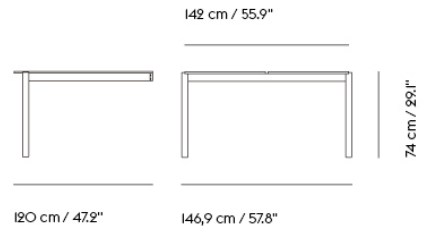

LINEAR SYSTEM END MODULE / 142 X 120 CM / 55.9 X 47.2"

Shipper Colli	2
Gross Weight (kg)	39.13
Net Weight (kg)	32.485
Warranty Period	5 years

Item No.	Color	Contract Price	Lead Time
Ready-To-Ship			
59981	White Laminate/White ABS/Oak	SEK 11.605,70	-
59980	Oak Veneer/Oak	SEK 11.605,70	-