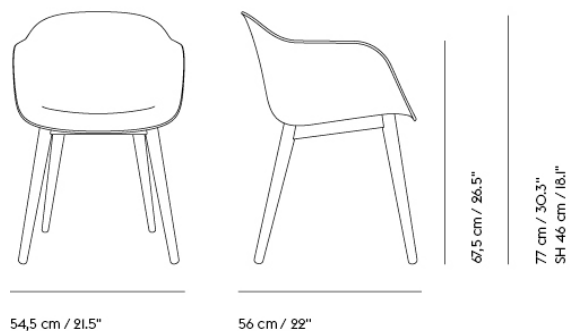

Shipper Colli	1
Gross Weight (kg)	9
Net Weight (kg)	6
Base color options	Anthracite Black, Dusty Green, Grey, Oak or Stained Dark Brown
Warranty Period	10 years

Item No.	Color	Contract Price	Lead Time
Ready-To-Ship			
58957	Black/Anthracite Black (Recycled Plastic)	SEK 3.349,70	-
58962	Black/Stained Dark Brown (Recycled Plastic)	SEK 3.349,70	-
58959	Dusty Green/Dusty Green (Recycled Plastic)	SEK 3.349,70	-
58958	Grey/Grey (Recycled Plastic)	SEK 3.349,70	-
58961	Natural White/Oak (Recycled Plastic)	SEK 3.349,70	-
58960	Ochre/Oak (Recycled Plastic)	SEK 3.349,70	-
Made-To-Order			
59042	Dusty Green/Stained Dark Brown (Recycled Plastic)	SEK 3.349,70	3 weeks
59044	Grey/Stained Dark Brown (Recycled Plastic)	SEK 3.349,70	3 weeks
59045	Natural White/Stained Dark Brown (Recycled Plastic)	SEK 3.349,70	3 weeks
59043	Ochre/Stained Dark Brown (Recycled Plastic)	SEK 3.349,70	3 weeks
50500	Remix - All Colors	SEK 5.671,70	4 weeks
50527	Canvas - All Colors	SEK 6.492,10	4 weeks
50526	Clara - All Colors	SEK 6.492,10	4 weeks
59580	Fiord - All Colors	SEK 6.492,10	4 weeks
55096	Hero - All Colors	SEK 6.492,10	4 weeks
19695	Re-wool - All Colors	SEK 6.492,10	4 weeks
50501	Steelcut - All Colors	SEK 6.492,10	4 weeks
50502	Steelcut Trio - All Colors	SEK 6.492,10	4 weeks