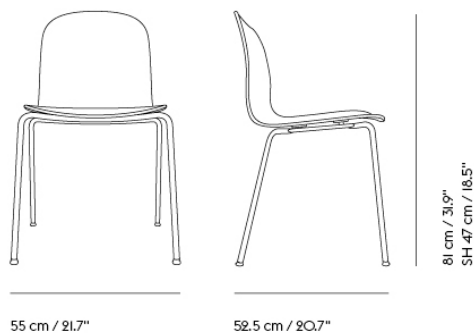

VISU CHAIR TUBE BASE

Shipper Colli	1
Gross Weight (kg)	13.5
Net Weight (kg)	5.75
Base color options	Black, Chrome or Grey
Stacking information	Stacking on Trolley: Without upholstery: 17 - With upholstery: 15 - With linking device: 15 Stacking on floor: Without upholstery: 15 - With upholstery: 10 - With linking device: 8
Warranty Period	10 years

Item No.	Color	Contract Price	Lead Time
Ready-To-Ship			
32531	Black/Black	SEK 2.536,10	-
Made-To-Order			
32534	Grey/Grey	SEK 2.536,10	7 weeks
32532	Oak/Chrome	SEK 2.536,10	7 weeks
32535	Stained Dark Brown/Black	SEK 2.661,70	7 weeks
32530	Black/Black - W. Linking Device	SEK 2.833,70	7 weeks
16061	Remix - All Colors	SEK 3.693,70	7 weeks
16050	Canvas - All Colors	SEK 3.951,70	7 weeks
16049	Clara - All Colors	SEK 3.951,70	7 weeks
18935	Fiord - All Colors	SEK 3.951,70	7 weeks
70370	Re-wool - All Colors	SEK 3.951,70	7 weeks
16062	Steelcut - All Colors	SEK 3.951,70	7 weeks
16063	Steelcut Trio - All Colors	SEK 3.951,70	7 weeks
16059	Hallingdal - All Colors	SEK 4.381,70	7 weeks
16057	Divina - All Colors	SEK 4.639,70	7 weeks
16055	Divina MD - All Colors	SEK 4.639,70	7 weeks
16056	Divina Melange - All Colors	SEK 4.639,70	7 weeks
18973	Ecriture - All Colors	SEK 4.639,70	7 weeks
18953	Vidar - All Colors	SEK 4.639,70	7 weeks