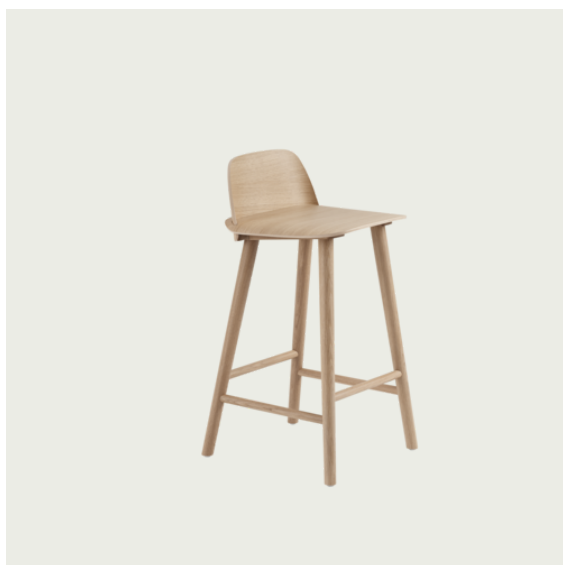

Shipper Colli 1
Gross Weight (kg) 5.6
Net Weight (kg) 4.3
Warranty Period 5 years

Item No.	Color	Contract Price	Lead Time
Ready-To-Ship			
32032	Black	SEK 4.295,70	-
32034	Green	SEK 4.295,70	-
32033	Grey	SEK 4.295,70	-
32036	Midnight Blue	SEK 4.295,70	-
32031	Oak	SEK 4.295,70	-
32037	Sand Yellow	SEK 4.295,70	-
32039	Stained Dark Brown	SEK 4.295,70	-
32035	Tan Rose	SEK 4.295,70	-
32038	White	SEK 4.295,70	-
Made-To-Order			
32102	Black - With Steel Foot Protect	SEK 4.639,70	7 weeks
32104	Green - With Steel Foot Protect	SEK 4.639,70	7 weeks
32103	Grey - With Steel Foot Protect	SEK 4.639,70	7 weeks
32106	Midnight Blue - With Steel Foot Protect	SEK 4.639,70	7 weeks
32101	Oak - With Steel Foot Protect	SEK 4.639,70	7 weeks
32107	Sand Yellow - With Steel Foot Protect	SEK 4.639,70	7 weeks
32109	Stained Dark Brown - With Steel Foot Protect	SEK 4.639,70	7 weeks
32105	Tan Rose - With Steel Foot Protect	SEK 4.639,70	7 weeks
32108	White - With Steel Foot Protect	SEK 4.639,70	7 weeks

Extras