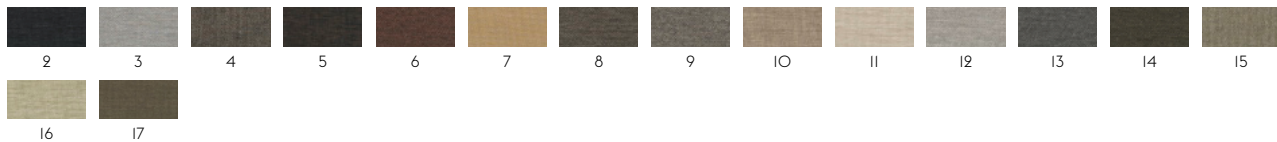

CLAY BY KVADRAT

Designer: Vincent Van Duysen for Kvadrat.

Composition: 76% Linen, 21% Cotton, 3% Polyester.

Durability: 45.000 Martindale / Lightfastness 4-6.

Sustainability: Complies with Greenguard Certification.

1