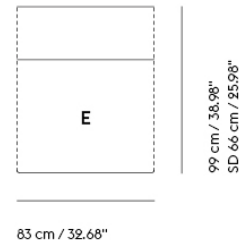

CONNECT SOFT MODULAR SOFA / CENTER (E)

100

Shipper Colli	1
Gross Weight (kg)	42
Net Weight (kg)	32.4
Warranty Period	10 years

Item No.	Color	Contract Price	Lead Time
Ready-To-Ship			
94513-128	Re-wool 128	SEK 14.185,70	-
Made-To-Order			
94522	Remix - All Colors	SEK 12.465,70	6 weeks
94567	Canvas - All Colors	SEK 14.185,70	6 weeks
94576	Clara - All Colors	SEK 14.185,70	6 weeks
94540	Fiord - All Colors	SEK 14.185,70	6 weeks
94513	Re-wool - All Colors	SEK 14.185,70	6 weeks
94531	Rime - All Colors	SEK 14.185,70	6 weeks
94549	Steelcut - All Colors	SEK 14.185,70	6 weeks
94558	Steelcut Trio - All Colors	SEK 14.185,70	6 weeks
94585	Hallingdal - All Colors	SEK 15.045,70	6 weeks
94594	Divina - All Colors	SEK 15.905,70	6 weeks
94603	Divina MD - All Colors	SEK 15.905,70	6 weeks
94612	Divina Melange - All Colors	SEK 15.905,70	6 weeks
98846	Ecriture - All Colors	SEK 15.905,70	6 weeks
76365	Vidar - All Colors	SEK 15.905,70	6 weeks
COM/COL & Specials			
94648	COM - Textile	SEK 14.185,70	6-12 weeks