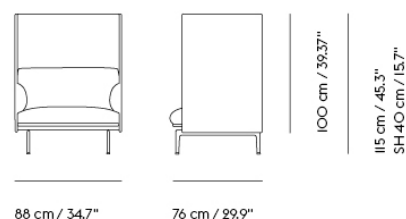

OUTLINE HIGHBACK SOFA 100 / 1-SEATER - POLISHED ALUMINUM BASE

Shipper Colli	1
Gross Weight (kg)	63
Net Weight (kg)	54
Additional Information	Please note that the highback height for this product is 100 cm / 39.4"
Warranty Period	10 years

Item No.	Color	Contract Price	Lead Time
Made-To-Order			
69428	Remix - All Colors	SEK 27.945,70	6 weeks
69430	Canvas - All Colors	SEK 31.815,70	6 weeks
69429	Clara - All Colors	SEK 31.815,70	6 weeks
69422	Fiord - All Colors	SEK 31.815,70	6 weeks
69427	Rime - All Colors	SEK 31.815,70	6 weeks
69425	Steelcut - All Colors	SEK 31.815,70	6 weeks
69424	Steelcut Trio - All Colors	SEK 31.815,70	6 weeks
69426	Hallingdal - All Colors	SEK 34.395,70	6 weeks
69431	Divina - All Colors	SEK 36.115,70	6 weeks
69432	Divina MD - All Colors	SEK 36.115,70	6 weeks
69433	Divina Melange - All Colors	SEK 36.115,70	6 weeks
76254	Ecriture - All Colors	SEK 36.115,70	6 weeks
69440	Vidar - All Colors	SEK 36.115,70	6 weeks
Extras			
83061	Leather care set for Refine Leather	SEK 172,00	-
28801	Power Outlet - Black	SEK 3.826,10	-
COM/COL & Specials			
69435	COM - Textile	SEK 31.815,70	6-12 weeks
69439	COM - Imitation Leather	SEK 34.395,70	6-12 weeks