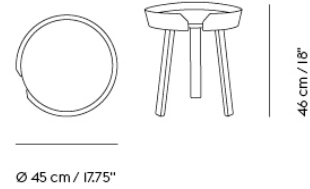

AROUND COFFEE TABLE / SMALL

Shipper Colli 1
Gross Weight (kg) 3.82
Net Weight (kg) 2.94
Warranty Period 5 years

Item No.	Color	Contract Price	Lead Time
Ready-To-Ship			
60015	Anthracite	SEK 3.826,10	-
60011	Ash	SEK 3.826,10	-
60013	Black	SEK 3.826,10	-
60017	Dark Green	SEK 3.826,10	-
60016	Dusty Green	SEK 3.826,10	-
60014	Grey	SEK 3.826,10	-
60019	Light Blue	SEK 3.826,10	-
60012	Oak	SEK 3.826,10	-
60020	Stained Dark Brown	SEK 3.826,10	-
60010	Tan Rose	SEK 3.826,10	-
60018	White	SEK 3.826,10	-
COM/COL & Specials			
60021	Special Color	SEK 4.037,70	>MOQ: 100 8 weeks