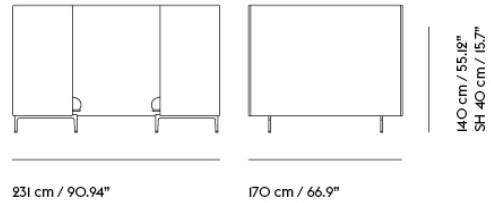

OUTLINE HIGHBACK CABIN 120 / 2-SEATER - POLISHED ALUMINUM BASE

Shipper Colli	3
Gross Weight (kg)	82
Net Weight (kg)	58.5
Warranty Period	10 years

Item No.	Color	Contract Price	Lead Time
Made-To-Order			
80877	Remix - All Colors	SEK 82.555,70	6 weeks
80949	Canvas - All Colors	SEK 95.025,70	6 weeks
80913	Clara - All Colors	SEK 95.025,70	6 weeks
80661	Fiord - All Colors	SEK 95.025,70	6 weeks
80841	Rime - All Colors	SEK 95.025,70	6 weeks
80769	Steelcut - All Colors	SEK 95.025,70	6 weeks
80733	Steelcut Trio - All Colors	SEK 95.025,70	6 weeks
80805	Hallingdal - All Colors	SEK 100.615,70	6 weeks
80985	Divina - All Colors	SEK 102.765,70	6 weeks
81021	Divina MD - All Colors	SEK 102.765,70	6 weeks
81057	Divina Melange - All Colors	SEK 102.765,70	6 weeks
76171	Ecriture - All Colors	SEK 102.765,70	6 weeks
81165	Vidar - All Colors	SEK 102.765,70	6 weeks
Extras			
28801	Power Outlet - Black	SEK 3.826,10	-
COM/COL & Specials			
75949	COM - Textile	SEK 93.305,70	6-12 weeks
76025	COM - Leather	SEK 156.515,70	6-12 weeks