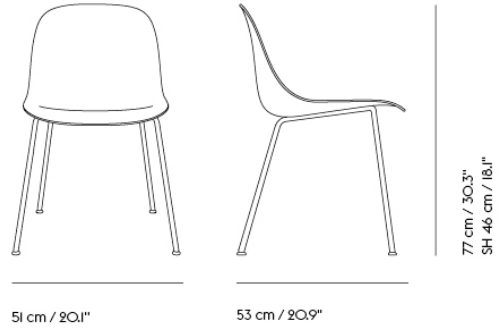

Shipper Colli	1
Gross Weight (kg)	9
Net Weight (kg)	4.9
Base color options	Anthracite Black, Chrome, Dusty Green, Grey or White
Warranty Period	10 Years

Item No.	Color	Contract Price	Lead Time
Ready-To-Ship			
58932	Black/Anthracite Black (Recycled Plastic)	SEK 2.450,10	-
58934	Dusty Green/Dusty Green (Recycled Plastic)	SEK 2.450,10	-
58933	Grey/Grey (Recycled Plastic)	SEK 2.450,10	-
58936	Natural White/White (Recycled Plastic)	SEK 2.450,10	-
58935	Ochre/Anthracite Black (Recycled Plastic)	SEK 2.450,10	-
Made-To-Order			
59037	Black/Chrome (Recycled Plastic)	SEK 2.450,10	3 weeks
59039	Dusty Green/Chrome (Recycled Plastic)	SEK 2.450,10	3 weeks
59038	Grey/Chrome (Recycled Plastic)	SEK 2.450,10	3 weeks
59041	Natural White/Chrome (Recycled Plastic)	SEK 2.450,10	3 weeks
59040	Ochre/Chrome (Recycled Plastic)	SEK 2.450,10	3 weeks
23210	Remix - All Colors	SEK 4.381,70	4 weeks
23218	Canvas - All Colors	SEK 5.202,10	4 weeks
23217	Clara - All Colors	SEK 5.202,10	4 weeks
59552	Fiord - All Colors	SEK 5.202,10	4 weeks
55010	Hero - All Colors	SEK 5.202,10	4 weeks
19664	Re-wool - All Colors	SEK 5.202,10	4 weeks
23211	Steelcut - All Colors	SEK 5.202,10	4 weeks
23212	Steelcut Trio - All Colors	SEK 5.202,10	4 weeks
23213	Hallingdal - All Colors	SEK 5.890,10	4 weeks
23214	Divina - All Colors	SEK 6.015,70	4 weeks