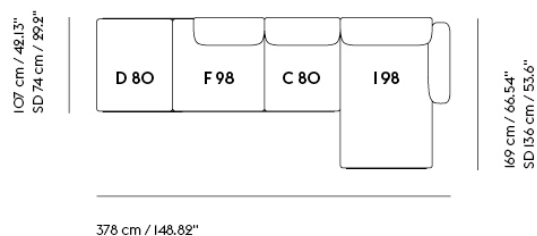

IN SITU MODULAR SOFA / 4-SEATER - CONFIGURATION 4

Shipper Colli	7
Gross Weight (kg)	186.8
Net Weight (kg)	147.55
Warranty Period	10 years

Item No.	Color	Contract Price	Lead Time
Ready-To-Ship			
99830	Frame and Module - Ecriture 240/Black	SEK 61.915,70	-