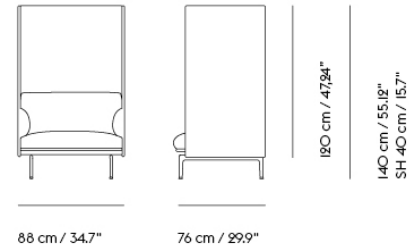

OUTLINE HIGHBACK SOFA 120 / 1-SEATER - BLACK BASE

Shipper Colli	1
Gross Weight (kg)	35
Net Weight (kg)	25
Additional Information	Please note that the highback height for this product is 120 cm / 47.2"
Warranty Period	10 years

Item No.	Color	Contract Price	Lead Time
Made-To-Order			
75350	Remix - All Colors	SEK 26.655,70	6 weeks
75430	Canvas - All Colors	SEK 30.095,70	6 weeks
75390	Clara - All Colors	SEK 30.095,70	6 weeks
75110	Fiord - All Colors	SEK 30.095,70	6 weeks
75310	Rime - All Colors	SEK 30.095,70	6 weeks
75230	Steelcut - All Colors	SEK 30.095,70	6 weeks
75190	Steelcut Trio - All Colors	SEK 30.095,70	6 weeks
75270	Hallingdal - All Colors	SEK 31.815,70	6 weeks
75470	Divina - All Colors	SEK 32.675,70	6 weeks
75510	Divina MD - All Colors	SEK 32.675,70	6 weeks
75550	Divina Melange - All Colors	SEK 32.675,70	6 weeks
76116	Ecriture - All Colors	SEK 32.675,70	6 weeks
75670	Vidar - All Colors	SEK 32.675,70	6 weeks
Extras			
28801	Power Outlet - Black	SEK 3.826,10	-
COM/COL & Specials			
75916	COM - Textile	SEK 30.095,70	6-12 weeks
75992	COM - Leather	SEK 48.585,70	6-12 weeks