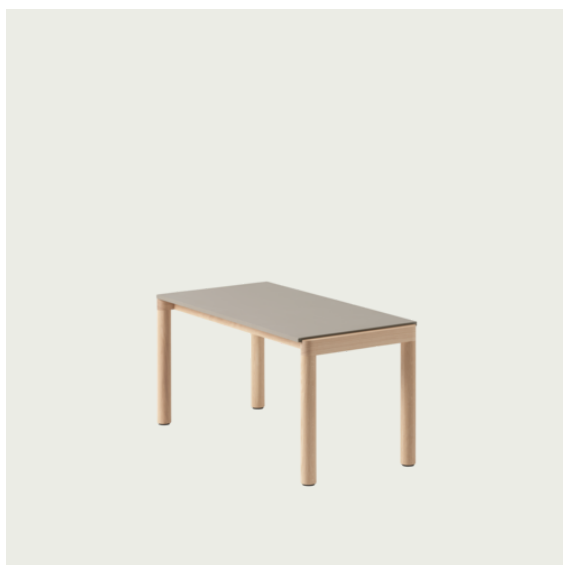

COUPLE COFFEE TABLE / 40 X 84 X 40 CM / 15.7 X 33.2 X 15.7"

Shipper Colli	2
Gross Weight (kg)	15.49
Net Weight (kg)	13.11
Warranty	10 years

Item No.	Color	Contract Price	Lead Time
Ready-To-Ship			
50371	1 Plain - Pale Blue/Dark Oiled Oak	SEK 7.524,10	-
50370	1 Plain - Pale Blue/Oak	SEK 7.524,10	-
50313	1 Plain - Sand/Dark Oiled Oak	SEK 7.524,10	-
50311	1 Plain - Sand/Oak	SEK 7.524,10	-
50359	1 Plain - Taupe/Dark Oiled Oak	SEK 7.524,10	-
50358	1 Plain - Taupe/Oak	SEK 7.524,10	-
50377	1 Wavy - Pale Blue/Dark Oiled Oak	SEK 7.524,10	-
50376	1 Wavy - Pale Blue/Oak	SEK 7.524,10	-
50333	1 Wavy - Sand/Dark Oiled Oak	SEK 7.524,10	-
50331	1 Wavy - Sand/Oak	SEK 7.524,10	-
50365	1 Wavy - Taupe/Dark Oiled Oak	SEK 7.524,10	-
50364	1 Wavy - Taupe/Oak	SEK 7.524,10	-