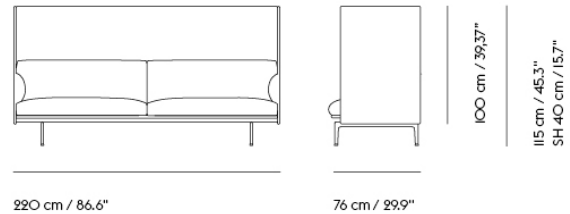

OUTLINE HIGHBACK SOFA 100 / 3-SEATER - BLACK BASE

Shipper Colli	I
Gross Weight (kg)	III
Net Weight (kg)	69
Additional Information	Please note that the highback height for this product is 100 cm / 39.4"
Warranty Period	10 years

Item No.	Color	Contract Price	Lead Time
Made-To-Order			
28488	Remix - All Colors	SEK 40.415,70	6 weeks
28490	Canvas - All Colors	SEK 45.145,70	6 weeks
28489	Clara - All Colors	SEK 45.145,70	6 weeks
28482	Fiord - All Colors	SEK 45.145,70	6 weeks
28487	Rime - All Colors	SEK 45.145,70	6 weeks
28485	Steelcut - All Colors	SEK 45.145,70	6 weeks
28484	Steelcut Trio - All Colors	SEK 45.145,70	6 weeks
28486	Hallingdal - All Colors	SEK 47.725,70	6 weeks
28491	Divina - All Colors	SEK 51.165,70	6 weeks
28492	Divina MD - All Colors	SEK 51.165,70	6 weeks
28493	Divina Melange - All Colors	SEK 51.165,70	6 weeks
76206	Ecriture - All Colors	SEK 51.165,70	6 weeks
28500	Vidar - All Colors	SEK 51.165,70	6 weeks
Extras			
83061	Leather care set for Refine Leather	SEK 172,00	-
28801	Power Outlet - Black	SEK 3.826,10	-
COM/COL & Specials			
28495	COM - Textile	SEK 45.145,70	6-12 weeks
28499	COM - Imitation Leather	SEK 49.445,70	6-12 weeks