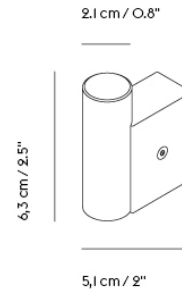

Shipper Colli 1
Gross Weight (kg) 0.24
Net Weight (kg) 0.2
Warranty Period 5 years

Item No.	Color	Contract Price	Lead Time
Ready-To-Ship			
12351	Oak/Aluminum - Set of 2	SEK 425,70	-
12350	Oak/Black - Set of 2	SEK 425,70	-
12355	Oak/Burnt Orange - Set of 2	SEK 425,70	-
12352	Oak/Dark Green - Set of 2	SEK 425,70	-
12354	Oak/Pale Blue - Set of 2	SEK 425,70	-