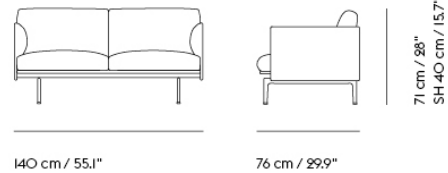

OUTLINE STUDIO SOFA / 140 CM / 55.1" - BLACK BASE

Shipper Colli	1
Gross Weight (kg)	41
Net Weight (kg)	36
Warranty Period	10 years

Item No.	Color	Contract Price	Lead Time
Made-To-Order			
26838	Remix - All Colors	SEK 24.505,70	6 weeks
26840	Canvas - All Colors	SEK 29.665,70	6 weeks
26839	Clara - All Colors	SEK 29.665,70	6 weeks
26832	Fiord - All Colors	SEK 29.665,70	6 weeks
26837	Rime - All Colors	SEK 29.665,70	6 weeks
26835	Steelcut - All Colors	SEK 29.665,70	6 weeks
26834	Steelcut Trio - All Colors	SEK 29.665,70	6 weeks
26836	Hallingdal - All Colors	SEK 31.815,70	6 weeks
26841	Divina - All Colors	SEK 33.105,70	6 weeks
26842	Divina MD - All Colors	SEK 33.105,70	6 weeks
26843	Divina Melange - All Colors	SEK 33.105,70	6 weeks
76185	Ecriture - All Colors	SEK 33.105,70	6 weeks
26850	Vidar - All Colors	SEK 33.105,70	6 weeks
Extras			
83061	Leather care set for Refine Leather	SEK 172,00	-
28801	Power Outlet - Black	SEK 3.826,10	-
COM/COL & Specials			
26845	COM - Textile	SEK 29.665,70	6-12 weeks
26849	COM - Imitation Leather	SEK 31.815,70	6-12 weeks
26848	COM - Leather	SEK 41.705,70	6-12 weeks