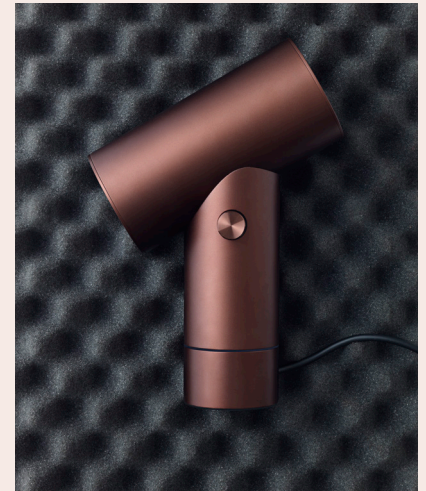

BEAM TABLE LAMP

"The idea for the Beam Table Lamp came while renovating my childhood home. I had made a shelf to use as divider between the hallway and living room and needed a lamp that could at once throw light out into the living room and down the hallway. The Beam Table Lamp mimics a single ray of light that travels through a round tube with its dimmer allowing the user to change the volume of light omitted from both ends of the cylinder shape. Tweak the design to your personal needs through its rotating base and sleek body of anodized aluminum, whether it be as direct lighting or for an ambient glow. With the Beam Table Lamp, you can alter the volume of light omitted, change its direction by the turn of its base and place it on any shelf, table or windowsill for a new perspective on modern lighting."