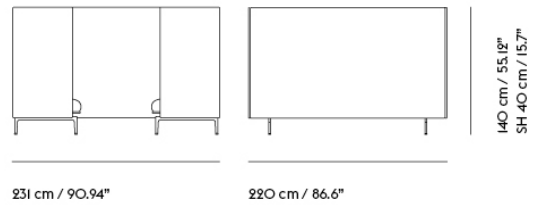

OUTLINE HIGHBACK CABIN 120 / 3-SEATER - POLISHED ALUMINUM BASE

Shipper Colli	3
Gross Weight (kg)	92
Net Weight (kg)	65.5
Warranty Period	10 years

Item No.	Color	Contract Price	Lead Time
Made-To-Order			
80879	Remix - All Colors	SEK 92.445,70	6 weeks
80951	Canvas - All Colors	SEK 105.775,70	6 weeks
80915	Clara - All Colors	SEK 105.775,70	6 weeks
80663	Fiord - All Colors	SEK 105.775,70	6 weeks
80843	Rime - All Colors	SEK 105.775,70	6 weeks
80771	Steelcut - All Colors	SEK 105.775,70	6 weeks
80735	Steelcut Trio - All Colors	SEK 105.775,70	6 weeks
80807	Hallingdal - All Colors	SEK 112.225,70	6 weeks
80987	Divina - All Colors	SEK 114.375,70	6 weeks
81023	Divina MD - All Colors	SEK 114.375,70	6 weeks
81059	Divina Melange - All Colors	SEK 114.375,70	6 weeks
76173	Ecriture - All Colors	SEK 114.375,70	6 weeks
81167	Vidar - All Colors	SEK 114.375,70	6 weeks
Extras			
28801	Power Outlet - Black	SEK 3.826,10	-
COM/COL & Specials			
75951	COM - Textile	SEK 104.055,70	6-12 weeks
76027	COM - Leather	SEK 177.585,70	6-12 weeks