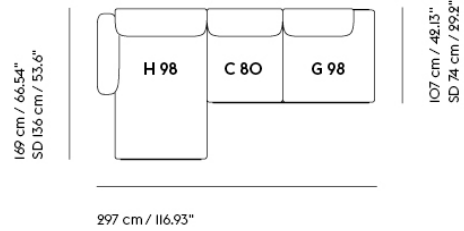

IN SITU MODULAR SOFA / 3-SEATER - CONFIGURATION 9

Shipper Colli 6
Gross Weight (kg) 167
Net Weight (kg) 128.5
Warranty Period 10 years

Item No.	Color	Contract Price	Lead Time
Ready-To-Ship			
99826	Frame and Module - Ecriture 240/Black	SEK 53,315,70	-