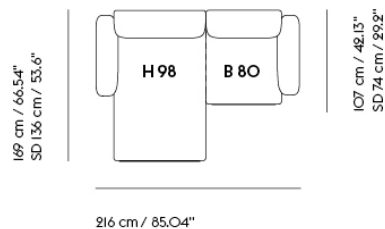

IN SITU MODULAR SOFA / 2-SEATER - CONFIGURATION 5

Shipper Colli	5
Gross Weight (kg)	133.8
Net Weight (kg)	103.21
Warranty Period	10 years

Item No.	Color	Contract Price	Lead Time
Ready-To-Ship			
99815	Frame and Module - Ecriture 240/Black	SEK 41.705,70	-