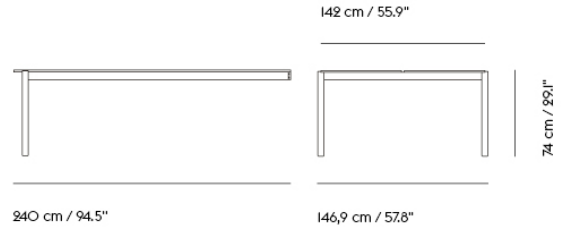

**LINEAR SYSTEM END MODULE / 142 X
240 CM / 55.9 X 94.5"**

Shipper Colli	2
Gross Weight (kg)	70.756
Net Weight (kg)	61.41
Warranty Period	5 years

Item No.	Color	Contract Price	Lead Time
Ready-To-Ship			
59974	White Laminate/White ABS/Oak	SEK 21.495,70	-
59973	Oak Veneer/Oak	SEK 21.495,70	-