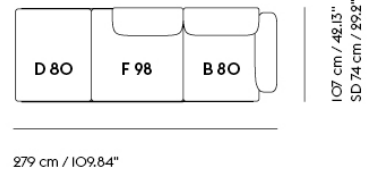

**IN SITU MODULAR SOFA / 3-SEATER -
CONFIGURATION 4**

Shipper Colli   4
Gross Weight (kg)   122.2
Net Weight (kg)   95.07
Warranty Period   10 years

Item No.	Color	Contract Price	Lead Time
Ready-To-Ship			
99821	Frame and Module - Ecriture 240/Black	SEK 41.705,70	-