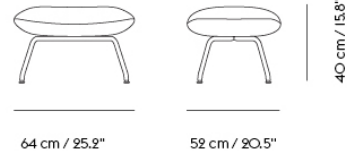

Shipper Colli	1
Gross Weight (kg)	20
Net Weight (kg)	18
Base color options	Anthracite Black or Chrome
Warranty Period	10 years

Item No.	Color	Contract Price	Lead Time
Ready-To-Ship			
87151-CHRO_128	Re-Wool I28/Chrome	SEK 7.305,70	-
Made-To-Order			
87105	Clara - All Colors	SEK 7.305,70	4 weeks
87104	Fiord - All Colors	SEK 7.305,70	4 weeks
87151	Re-wool - All Colors	SEK 7.305,70	4 weeks
87106	Rime - All Colors	SEK 7.305,70	4 weeks
87102	Steelcut - All Colors	SEK 7.305,70	4 weeks
87103	Steelcut Trio - All Colors	SEK 7.305,70	4 weeks
87108	Hallingdal - All Colors	SEK 7.868,10	4 weeks
87113	Still - All Colors	SEK 7.868,10	4 weeks
87109	Divina - All Colors	SEK 8.423,70	4 weeks
87110	Divina MD - All Colors	SEK 8.423,70	4 weeks
87111	Divina Melange - All Colors	SEK 8.423,70	4 weeks
87160	Ecriture - All Colors	SEK 8.423,70	4 weeks
87114	Vidar - All Colors	SEK 8.423,70	4 weeks
Extras			
80178	Felt Glides for Doze Lounge Chair and Ottoman (4 pcs per pack)	SEK 141,90	-
83061	Leather care set for Refine Leather	SEK 172,00	-