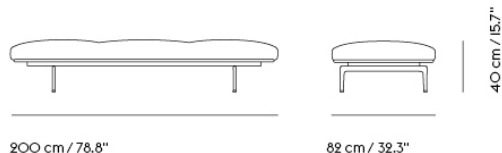

Shipper Colli 1
Gross Weight (kg) 50
Net Weight (kg) 40
Warranty Period 5 years

Item No.	Color	Contract Price	Lead Time
Made-To-Order			
69472	Remix - All Colors	SEK 21.065,70	6 weeks
69474	Canvas - All Colors	SEK 24.075,70	6 weeks
69473	Clara - All Colors	SEK 24.075,70	6 weeks
69466	Fiord - All Colors	SEK 24.075,70	6 weeks
69471	Rime - All Colors	SEK 24.075,70	6 weeks
69469	Steelcut - All Colors	SEK 24.075,70	6 weeks
69468	Steelcut Trio - All Colors	SEK 24.075,70	6 weeks
69470	Hallingdal - All Colors	SEK 25.795,70	6 weeks
69475	Divina - All Colors	SEK 26.225,70	6 weeks
69476	Divina MD - All Colors	SEK 26.225,70	6 weeks
69477	Divina Melange - All Colors	SEK 26.225,70	6 weeks
76256	Ecriture - All Colors	SEK 26.225,70	6 weeks
69484	Vidar - All Colors	SEK 26.225,70	6 weeks
Extras			
83061	Leather care set for Refine Leather	SEK 172,00	-
28801	Power Outlet - Black	SEK 3.826,10	-
COM/COL & Specials			
69479	COM - Textile	SEK 24.075,70	6-12 weeks
69483	COM - Imitation Leather	SEK 25.795,70	6-12 weeks
69482	COM - Leather	SEK 34.395,70	6-12 weeks