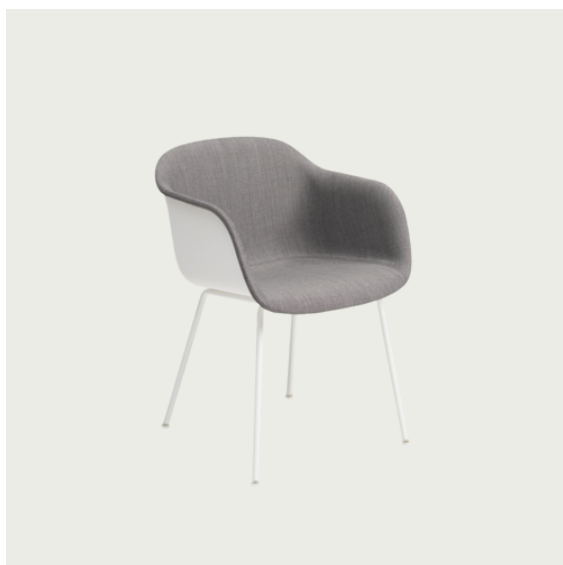

FIBER ARMCHAIR / TUBE BASE - FRONT UPHOLSTERY

Shipper Colli	1
Gross Weight (kg)	9
Net Weight (kg)	7
Base color options	Anthracite Black, Chrome, Dusty Green, Grey or White
Shell Color Options	Black, Dusty Green, Grey, Natural White or Ochre
Warranty Period	10 years

Item No.	Color	Contract Price	Lead Time
Made-To-Order			
29100	Remix - Matching Shell/Base	SEK 4.858,10	4 weeks
29101	Remix - Ochre Shell/Base	SEK 4.858,10	4 weeks
57122	Remix - Shell/Chrome Base	SEK 4.858,10	4 weeks
29116	Canvas - Matching Shell/Base	SEK 5.671,70	4 weeks
29117	Canvas - Ochre Shell/Base	SEK 5.671,70	4 weeks
57130	Canvas - Shell/Chrome Base	SEK 5.671,70	4 weeks
29114	Clara - Matching Shell/Base	SEK 5.671,70	4 weeks
29115	Clara - Ochre Shell/Base	SEK 5.671,70	4 weeks
57129	Clara - Shell/Chrome Base	SEK 5.671,70	4 weeks
59570	Fiord - Matching Shell/Base	SEK 5.671,70	4 weeks
59571	Fiord - Ochre Shell/Base	SEK 5.671,70	4 weeks
59637	Fiord - Shell/Chrome Base	SEK 5.671,70	4 weeks
55062	Hero - Matching Shell/Base	SEK 5.671,70	4 weeks
55063	Hero - Ochre Shell/Base	SEK 5.671,70	4 weeks
57135	Hero - Shell/Chrome Base	SEK 5.671,70	4 weeks
19685	Re-wool - Matching Shell/Base	SEK 5.671,70	4 weeks
19686	Re-wool - Ochre Shell/Base	SEK 5.671,70	4 weeks
19752	Re-wool - Shell/Chrome Base	SEK 5.671,70	4 weeks
29102	Steelcut - Matching Shell/Base	SEK 5.671,70	4 weeks
29103	Steelcut - Ochre Shell/Base	SEK 5.671,70	4 weeks
57123	Steelcut - Shell/Chrome Base	SEK 5.671,70	4 weeks