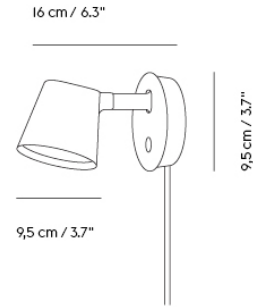

Shipper Colli 1
Gross Weight (kg) 0.751
Net Weight (kg) 0.48
Warranty Period 5 years

Item No.	Color	Contract Price	Lead Time
Ready-To-Ship			
22326	Black	SEK 1.762,10	-
22328	Copper Brown	SEK 1.762,10	-
22325	Grey	SEK 1.762,10	-
22327	White	SEK 1.762,10	-