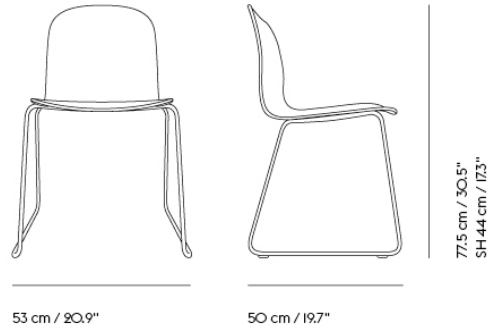

VISU CHAIR SLED BASE

Shipper Colli	1
Gross Weight (kg)	13.5
Net Weight (kg)	5.75
Base color options	Black, Grey or White
Stacking information	Stacking on Trolley: Without upholstery: 17 - With upholstery: 15 - With linking device: 15 Stacking on floor: Without upholstery: 15 - With upholstery: 10 - With linking device: 8
Warranty Period	5 years

Item No.	Color	Contract Price	Lead Time
Ready-To-Ship			
32501	Black/Black	SEK 2.536,10	-
32502	Grey/Grey	SEK 2.536,10	-
32503	White/White	SEK 2.536,10	-
Made-To-Order			
32505	Stained Dark Brown/Black	SEK 2.661,70	7 weeks
32506	Black/Black - W. Linking Device	SEK 2.833,70	7 weeks
32507	Grey/Grey - W. Linking Device	SEK 2.833,70	7 weeks
32508	White/White - W. Linking Device	SEK 2.833,70	7 weeks
11486	Remix - All Colors	SEK 3.607,70	7 weeks
11489	Canvas - All Colors	SEK 3.951,70	7 weeks
11490	Clara - All Colors	SEK 3.951,70	7 weeks
18934	Fiord - All Colors	SEK 3.951,70	7 weeks
70364	Re-wool - All Colors	SEK 3.951,70	7 weeks
11487	Steelcut - All Colors	SEK 3.951,70	7 weeks
11488	Steelcut Trio - All Colors	SEK 3.951,70	7 weeks
11485	Hallingdal - All Colors	SEK 4.381,70	7 weeks
11483	Divina - All Colors	SEK 4.639,70	7 weeks
11481	Divina MD - All Colors	SEK 4.639,70	7 weeks
11482	Divina Melange - All Colors	SEK 4.639,70	7 weeks