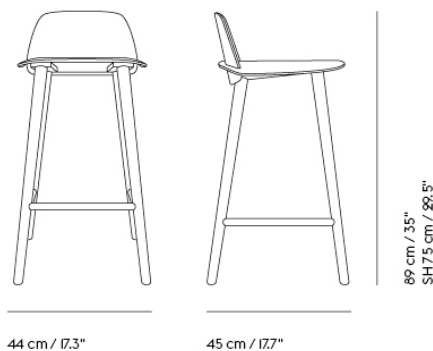

Shipper Colli 1
Gross Weight (kg) 5.6
Net Weight (kg) 4.3
Warranty Period 5 years

Item No.	Color	Contract Price	Lead Time
Ready-To-Ship			
32062	Black	SEK 4.295,70	-
32064	Green	SEK 4.295,70	-
32063	Grey	SEK 4.295,70	-
32066	Midnight Blue	SEK 4.295,70	-
32061	Oak	SEK 4.295,70	-
32067	Sand Yellow	SEK 4.295,70	-
32069	Stained Dark Brown	SEK 4.295,70	-
32065	Tan Rose	SEK 4.295,70	-
32068	White	SEK 4.295,70	-
Made-To-Order			
32132	Black - With Steel Foot Protect	SEK 4.639,70	7 weeks
32134	Green - With Steel Foot Protect	SEK 4.639,70	7 weeks
32133	Grey - With Steel Foot Protect	SEK 4.639,70	7 weeks
32136	Midnight Blue - With Steel Foot Protect	SEK 4.639,70	7 weeks
32131	Oak - With Steel Foot Protect	SEK 4.639,70	7 weeks
32137	Sand Yellow - With Steel Foot Protect	SEK 4.639,70	7 weeks
32139	Stained Dark Brown - With Steel Foot Protect	SEK 4.639,70	7 weeks
32135	Tan Rose - With Steel Foot Protect	SEK 4.639,70	7 weeks
32138	White - With Steel Foot Protect	SEK 4.639,70	7 weeks

Extras