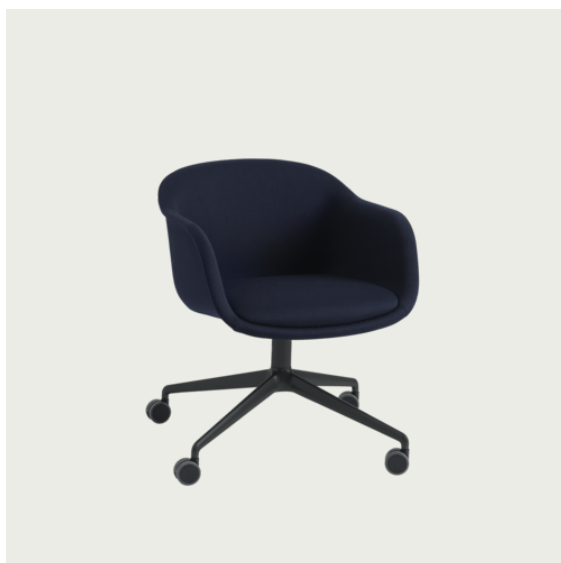

FIBER CONFERENCE ARMCHAIR SWIVEL BASE W. CASTORS

63,5 cm / 25"

60,5 cm / 23.8"

77,5 cm / 30.5"
SH 49 cm / 19.3"

Shipper Colli	1
Gross Weight (kg)	19.5
Net Weight (kg)	19.5
Base color options	Anthracite Black or Grey
Warranty period	10 years

Item No.	Color	Contract Price	Lead Time
Made-To-Order			
58469	Remix - All Colors	SEK 8.423,70	4 weeks
58474	Canvas - All Colors	SEK 9.460,00	4 weeks
58473	Clara - All Colors	SEK 9.460,00	4 weeks
59646	Fiord - All Colors	SEK 9.460,00	4 weeks
59850	Hero - All Colors	SEK 9.460,00	4 weeks
58481	Re-wool - All Colors	SEK 9.460,00	4 weeks
58471	Steelcut - All Colors	SEK 9.460,00	4 weeks
58472	Steelcut Trio - All Colors	SEK 9.460,00	4 weeks
58475	Hallingdal - All Colors	SEK 10.315,70	4 weeks
58476	Divina - All Colors	SEK 10.745,70	4 weeks
58477	Divina MD - All Colors	SEK 10.745,70	4 weeks
58478	Divina Melange - All Colors	SEK 10.745,70	4 weeks
59431	Ecriture - All Colors	SEK 10.745,70	4 weeks
59542	Vidar - All Colors	SEK 10.745,70	4 weeks

COM/COL & Specials

58815	COM - Textile	SEK 9.460,00	6 weeks
58816	COM - Imitation Leather	SEK 10.315,70	6 weeks
58817	COM - Leather	SEK 13.325,70	6 weeks