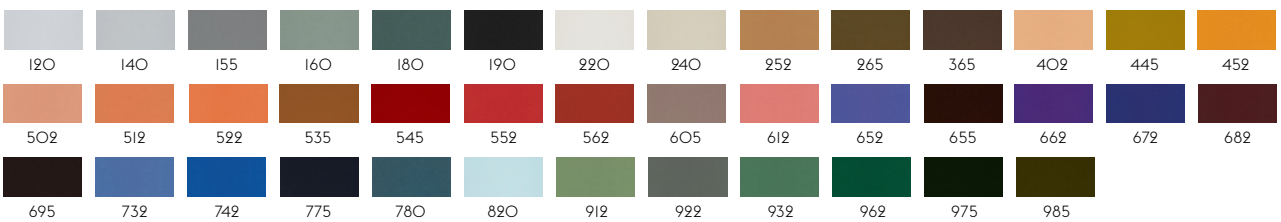

STEELCUT BY KVADRAT

Designer: Dijkmeijer & Ridolfo.

Composition: 90% new wool worsted, 10% nylon.

Durability: 80,000 Martindale / Lightfastness 5-7 (ISO 1-8).

Sustainability: Complies with both EU ecolabel "The Flower" and Greenguard Gold Certification.

110