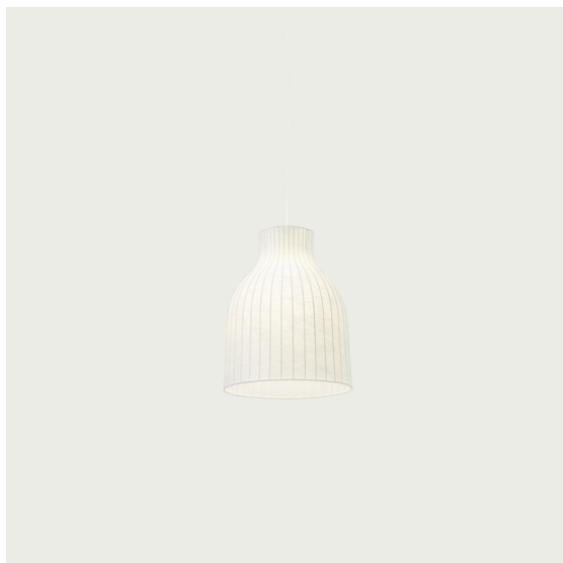

STRAND PENDANT LAMP / OPEN Ø 40 CM / 16"

Shipper Colli	1
Gross Weight (kg)	3.67
Net Weight (kg)	2.1
Warranty Period	5 years

Item No.	Color	Contract Price	Lead Time
Ready-To-Ship			
22451	White - Open	SEK 4.639,70	-