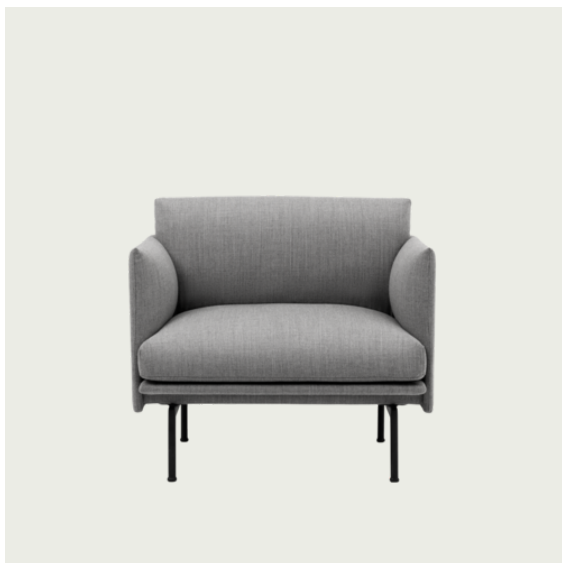

78 cm / 30.7"

76 cm / 29.9"

71 cm / 28"
SH 40 cm / 15.7"

Shipper Colli	1
Gross Weight (kg)	29
Net Weight (kg)	24
Warranty Period	10 years

Item No.	Color	Contract Price	Lead Time
Made-To-Order			
26808	Remix - All Colors	SEK 16.765,70	6 weeks
26810	Canvas - All Colors	SEK 19.775,70	6 weeks
26809	Clara - All Colors	SEK 19.775,70	6 weeks
26802	Fiord - All Colors	SEK 19.775,70	6 weeks
26807	Rime - All Colors	SEK 19.775,70	6 weeks
26805	Steelcut - All Colors	SEK 19.775,70	6 weeks
26804	Steelcut Trio - All Colors	SEK 19.775,70	6 weeks
26806	Hallingdal - All Colors	SEK 22.355,70	6 weeks
26811	Divina - All Colors	SEK 22.785,70	6 weeks
26812	Divina MD - All Colors	SEK 22.785,70	6 weeks
26813	Divina Melange - All Colors	SEK 22.785,70	6 weeks
76184	Ecriture - All Colors	SEK 22.785,70	6 weeks
26820	Vidar - All Colors	SEK 22.785,70	6 weeks
Extras			
83061	Leather care set for Refine Leather	SEK 172,00	-
28801	Power Outlet - Black	SEK 3.826,10	-
COM/COL & Specials			
26815	COM - Textile	SEK 19.775,70	6-12 weeks
26819	COM - Imitation Leather	SEK 22.355,70	6-12 weeks
26818	COM - Leather	SEK 27.515,70	6-12 weeks