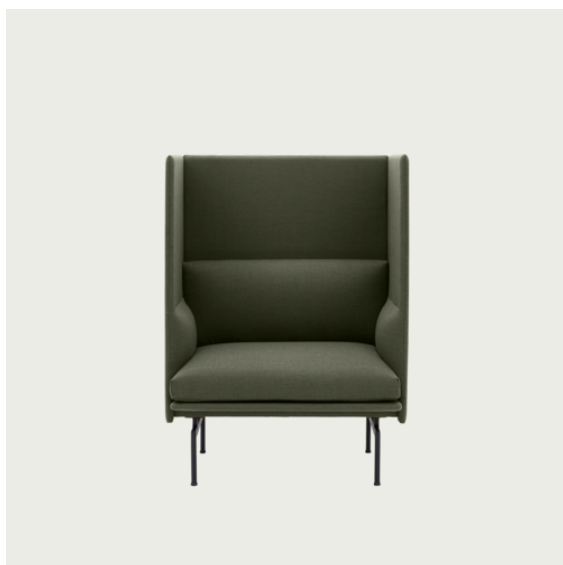

OUTLINE HIGHBACK SOFA 100 / 1-SEATER - BLACK BASE - SH: 45 CM / 17.7"

Shipper Colli	1
Gross Weight (kg)	63
Net Weight (kg)	54
Additional Information	Please note that the highback height for this product is 100 cm / 39.4"
Warranty Period	10 years

Item No.	Color	Contract Price	Lead Time
Made-To-Order			
73701	Remix - All Colors	SEK 26.225,70	6 weeks
73703	Canvas - All Colors	SEK 30.095,70	6 weeks
73702	Clara - All Colors	SEK 30.095,70	6 weeks
73695	Fiord - All Colors	SEK 30.095,70	6 weeks
73700	Rime - All Colors	SEK 30.095,70	6 weeks
73698	Steelcut - All Colors	SEK 30.095,70	6 weeks
73697	Steelcut Trio - All Colors	SEK 30.095,70	6 weeks
73699	Hallingdal - All Colors	SEK 32.675,70	6 weeks
73704	Divina - All Colors	SEK 34.395,70	6 weeks
73705	Divina MD - All Colors	SEK 34.395,70	6 weeks
73706	Divina Melange - All Colors	SEK 34.395,70	6 weeks
76294	Ecriture - All Colors	SEK 34.395,70	6 weeks
73713	Vidar - All Colors	SEK 34.395,70	6 weeks
Extras			
83061	Leather care set for Refine Leather	SEK 172,00	-
28801	Power Outlet - Black	SEK 3.826,10	-
COM/COL & Specials			
73712	COM - Imitation Leather	SEK 32.675,70	6-12 weeks
73708	COM - Textile	SEK 34.395,70	6-12 weeks