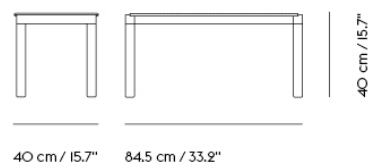

COUPLE COFFEE TABLE / 40 X 84 X 40 CM / 15.7 X 33.2 X 15.7"

Shipper Colli	2
Gross Weight (kg)	15.49
Net Weight (kg)	13.11
Warranty	10 years

Item No.	Color	Contract Price	Lead Time
Ready-To-Ship			
50371	1 Plain - Pale Blue/Dark Oiled Oak	SEK 7.524,10	-
50370	1 Plain - Pale Blue/Oak	SEK 7.524,10	-
50313	1 Plain - Sand/Dark Oiled Oak	SEK 7.524,10	-
50311	1 Plain - Sand/Oak	SEK 7.524,10	-
50359	1 Plain - Taupe/Dark Oiled Oak	SEK 7.524,10	-
50358	1 Plain - Taupe/Oak	SEK 7.524,10	-
50377	1 Wavy - Pale Blue/Dark Oiled Oak	SEK 7.524,10	-
50376	1 Wavy - Pale Blue/Oak	SEK 7.524,10	-
50333	1 Wavy - Sand/Dark Oiled Oak	SEK 7.524,10	-
50331	1 Wavy - Sand/Oak	SEK 7.524,10	-
50365	1 Wavy - Taupe/Dark Oiled Oak	SEK 7.524,10	-
50364	1 Wavy - Taupe/Oak	SEK 7.524,10	-