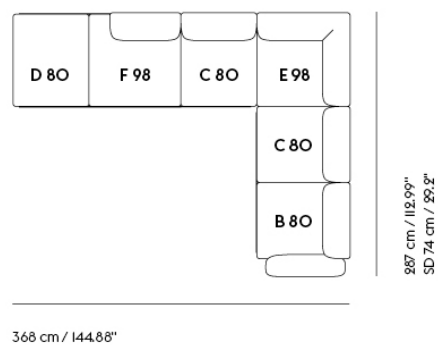

IN SITU MODULAR SOFA / CORNER - CONFIGURATION 6

Shipper Colli	11
Gross Weight (kg)	264.3
Net Weight (kg)	206.53
Warranty Period	10 years

Item No.	Color	Contract Price	Lead Time
Ready-To-Ship			
99837	Frame and Module - Ecriture 240/Black	SEK 90.295,70	-