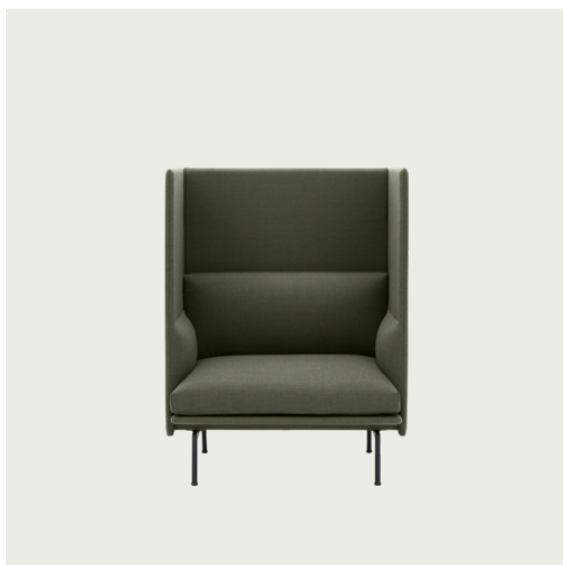

OUTLINE HIGHBACK SOFA 100 / 1-SEATER - BLACK BASE

Shipper Colli	1
Gross Weight (kg)	63
Net Weight (kg)	54
Additional Information	Please note that the highback height for this product is 100 cm / 39.4"
Warranty Period	10 years

Item No.	Color	Contract Price	Lead Time
Made-To-Order			
69384	Remix - All Colors	SEK 26.225,70	6 weeks
69386	Canvas - All Colors	SEK 30.095,70	6 weeks
69385	Clara - All Colors	SEK 30.095,70	6 weeks
69378	Fiord - All Colors	SEK 30.095,70	6 weeks
69383	Rime - All Colors	SEK 30.095,70	6 weeks
69381	Steelcut - All Colors	SEK 30.095,70	6 weeks
69380	Steelcut Trio - All Colors	SEK 30.095,70	6 weeks
69382	Hallingdal - All Colors	SEK 32.675,70	6 weeks
69387	Divina - All Colors	SEK 34.395,70	6 weeks
69388	Divina MD - All Colors	SEK 34.395,70	6 weeks
69389	Divina Melange - All Colors	SEK 34.395,70	6 weeks
76252	Ecriture - All Colors	SEK 34.395,70	6 weeks
69396	Vidar - All Colors	SEK 34.395,70	6 weeks
Extras			
83061	Leather care set for Refine Leather	SEK 172,00	-
28801	Power Outlet - Black	SEK 3.826,10	-
COM/COL & Specials			
69395	COM - Imitation Leather	SEK 32.675,70	6-12 weeks
69391	COM - Textile	SEK 34.395,70	6-12 weeks