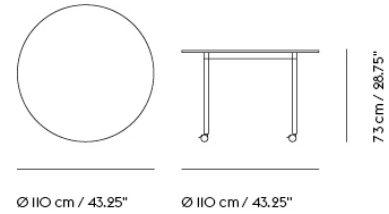

BASE ROUND TABLE / WITH CASTORS / Ø 110 CM / 43.3"

Shipper Colli	2
Gross Weight (kg)	19.1
Net Weight (kg)	14
Base color options	White, Black
Warranty Period	10 years

Item No.	Color	Contract Price	Lead Time
Made-To-Order			
64455	Black Laminate/Plywood/Black	SEK 11.605,70	6 weeks
64575	Black Laminate/Plywood/White	SEK 11.605,70	6 weeks
64530	White Laminate/Plywood/Black	SEK 11.605,70	6 weeks
64650	White Laminate/Plywood/White	SEK 11.605,70	6 weeks
64485	Black Nanolaminate/Plywood/Black	SEK 14.615,70	6 weeks
64605	Black Nanolaminate/Plywood/White	SEK 14.615,70	6 weeks
64545	White Nanolaminate/Plywood/Black	SEK 14.615,70	6 weeks
64665	White Nanolaminate/Plywood/White	SEK 14.615,70	6 weeks
64467	Black Linoleum/Plywood/Black	SEK 12.895,70	6 weeks
64587	Black Linoleum/Plywood/White	SEK 12.895,70	6 weeks
64500	Lacquered Oak Veneer/Plywood/Black	SEK 12.895,70	6 weeks
64620	Lacquered Oak Veneer/Plywood/White	SEK 12.895,70	6 weeks