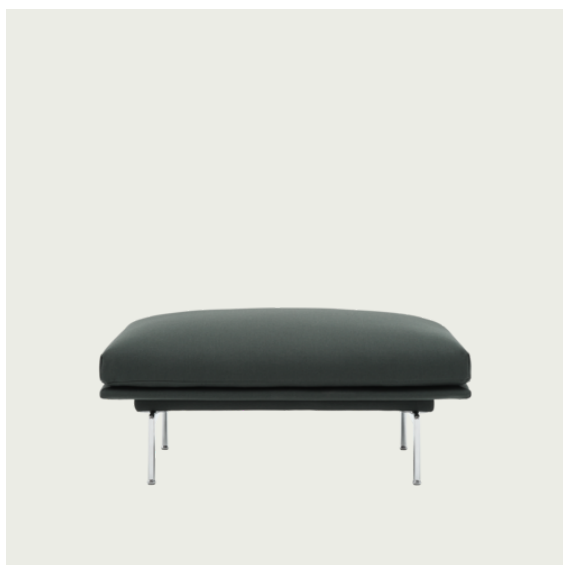

OUTLINE POUF / POLISHED ALUMINUM BASE

Shipper Colli	1
Gross Weight (kg)	23
Net Weight (kg)	17
Warranty Period	10 years

Item No.	Color	Contract Price	Lead Time
Made-To-Order			
67606	Remix - All Colors	SEK 11.605,70	6 weeks
67608	Canvas - All Colors	SEK 13.325,70	6 weeks
67607	Clara - All Colors	SEK 13.325,70	6 weeks
67602	Fiord - All Colors	SEK 13.325,70	6 weeks
67619	Rime - All Colors	SEK 13.325,70	6 weeks
67604	Steelcut - All Colors	SEK 13.325,70	6 weeks
67620	Steelcut Trio - All Colors	SEK 13.325,70	6 weeks
67605	Hallingdal - All Colors	SEK 15.045,70	6 weeks
67609	Divina - All Colors	SEK 17.625,70	6 weeks
67610	Divina MD - All Colors	SEK 17.625,70	6 weeks
67611	Divina Melange - All Colors	SEK 17.625,70	6 weeks
76230	Ecriture - All Colors	SEK 17.625,70	6 weeks
67618	Vidar - All Colors	SEK 17.625,70	6 weeks
Extras			
83061	Leather care set for Refine Leather	SEK 172,00	-
COM/COL & Specials			
67615	COM - Textile	SEK 13.325,70	6-12 weeks
67616	COM - Imitation Leather	SEK 15.045,70	6-12 weeks
67617	COM - Leather	SEK 20.205,70	6-12 weeks