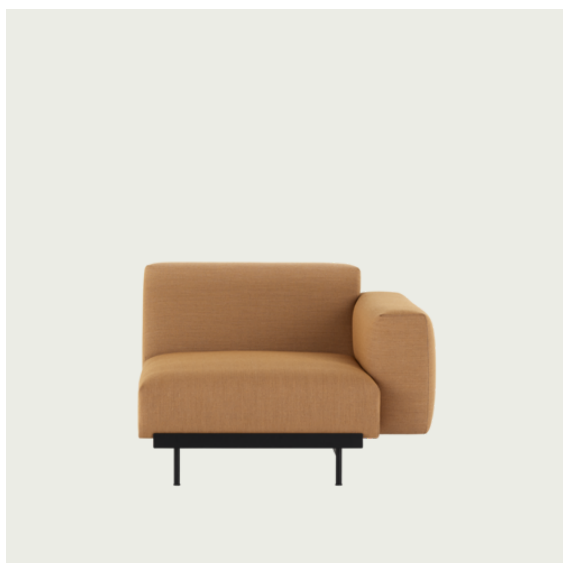

IN SITU MODULAR SOFA / RIGHT ARMREST MODULE (B80)

Shipper Colli	1
Gross Weight (kg)	42.7
Net Weight (kg)	31.25
Please note	This product features an armrest on the right-hand side when facing the product from the front.
Please note	This variant is a Seating Module only and does not include a Frame Section.
Warranty Period	10 years

Item No.	Color	Contract Price	Lead Time
Ready-To-Ship			
98863-240	Ecriture 240	SEK 16.335,70	-
Made-To-Order			
99034	Remix - All Colors	SEK 14.185,70	6 weeks
41139	Fiord - All Colors	SEK 15.045,70	6 weeks
95501	Re-wool - All Colors	SEK 15.045,70	6 weeks
41148	Hallingdal - All Colors	SEK 15.905,70	6 weeks
41157	Divina - All Colors	SEK 16.335,70	6 weeks
41166	Divina MD - All Colors	SEK 16.335,70	6 weeks
41175	Divina Melange - All Colors	SEK 16.335,70	6 weeks
98863	Ecriture - All Colors	SEK 16.335,70	6 weeks
41184	Vidar - All Colors	SEK 16.335,70	6 weeks
COM/COL & Specials			
41229	COM - Textile	SEK 15.045,70	6-12 weeks
41247	COM - Leather	SEK 25.795,70	6-12 weeks