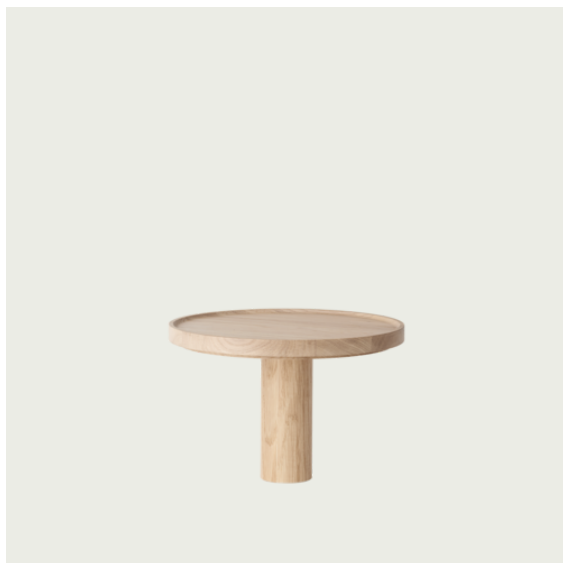

Shipper Colli 1
Gross Weight (kg) 2.805
Net Weight (kg) 0.85
Warranty Period 5 years

Item No.	Color	Contract Price	Lead Time
Ready-To-Ship			
39964	Oak	SEK 1.418,10	-