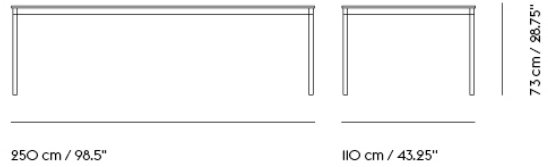

Shipper Colli	2
Gross Weight (kg)	52.7
Net Weight (kg)	42.37
Base color options	White, Black
Warranty Period	10 years

Item No.	Color	Contract Price	Lead Time
Made-To-Order			
64228	Black Laminate/Plywood/Black	SEK 17.625,70	6 weeks
64227	Black Laminate/Plywood/White	SEK 17.625,70	6 weeks
64226	White Laminate/Plywood/Black	SEK 17.625,70	6 weeks
64225	White Laminate/Plywood/White	SEK 17.625,70	6 weeks
64236	Black Nanolaminate/Plywood/Black	SEK 22.355,70	6 weeks
64235	Black Nanolaminate/Plywood/White	SEK 22.355,70	6 weeks
64234	White Nanolaminate/Plywood/Black	SEK 22.355,70	6 weeks
64233	White Nanolaminate/Plywood/White	SEK 22.355,70	6 weeks
64230	Black Linoleum/Plywood/Black	SEK 21.495,70	6 weeks
64229	Black Linoleum/Plywood/White	SEK 21.495,70	6 weeks
64811	Lacquered Oak Veneer/Plywood/Black	SEK 22.785,70	6 weeks
64810	Lacquered Oak Veneer/Plywood/White	SEK 22.785,70	6 weeks
Extras			
28801	Power Outlet - Black	SEK 3.826,10	-