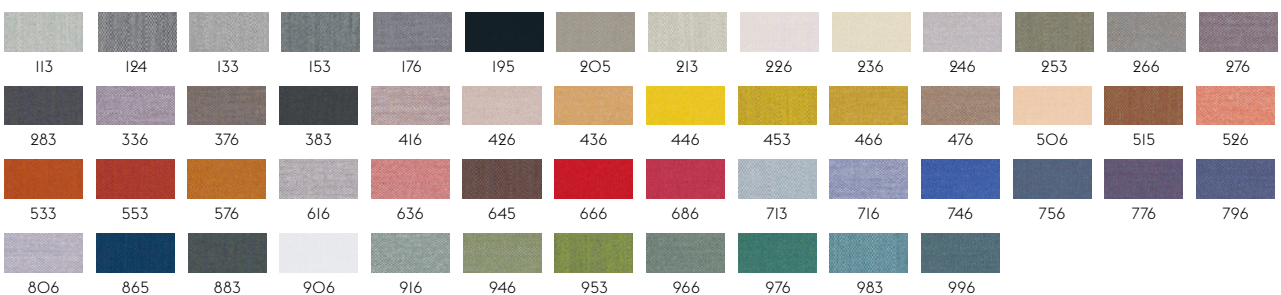

105

STILL BY KVADRAT

Designer: Georgina Wright.
Composition: 100% Trevira CS.
Durability: 50.000 Martindale / Lightfastness: 6

III

TWILL WEAVE BY KVADRAT

Designer: Jonathan Olivares.
Composition: 90% new wool (worsted), 10% nylon.
Durability: 60.000 Martindale / Lightfastness 5-7 (ISO I-8).
Sustainability: Complies with both EU ecolabel "The Flower" and Greenguard Gold Certification.