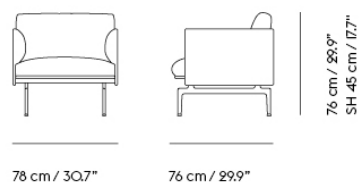

OUTLINE STUDIO CHAIR / POLISHED ALUMINUM BASE - SH: 45 CM / 17.7"

Shipper Colli	1
Gross Weight (kg)	29
Net Weight (kg)	24
Warranty Period	10 years

Item No.	Color	Contract Price	Lead Time
Made-To-Order			
73308	Remix - All Colors	SEK 18.485,70	6 weeks
73310	Canvas - All Colors	SEK 21.495,70	6 weeks
73309	Clara - All Colors	SEK 21.495,70	6 weeks
73302	Fiord - All Colors	SEK 21.495,70	6 weeks
73307	Rime - All Colors	SEK 21.495,70	6 weeks
73305	Steelcut - All Colors	SEK 21.495,70	6 weeks
73304	Steelcut Trio - All Colors	SEK 21.495,70	6 weeks
73306	Hallingdal - All Colors	SEK 24.075,70	6 weeks
73311	Divina - All Colors	SEK 24.505,70	6 weeks
73312	Divina MD - All Colors	SEK 24.505,70	6 weeks
73313	Divina Melange - All Colors	SEK 24.505,70	6 weeks
76278	Ecriture - All Colors	SEK 24.505,70	6 weeks
73320	Vidar - All Colors	SEK 24.505,70	6 weeks
Extras			
83061	Leather care set for Refine Leather	SEK 172,00	-
28801	Power Outlet - Black	SEK 3.826,10	-
COM/COL & Specials			
73315	COM - Textile	SEK 21.495,70	6-12 weeks
73319	COM - Imitation Leather	SEK 24.075,70	6-12 weeks
73318	COM - Leather	SEK 29.235,70	6-12 weeks