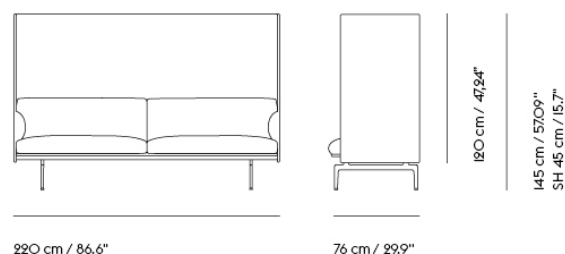

OUTLINE HIGHBACK SOFA 120 / 3-SEATER - POLISHED ALUMINUM BASE - SH: 45 CM / 17.7"

Shipper Colli	1
Gross Weight (kg)	63
Net Weight (kg)	44
Additional Information	Please note that the highback height for this product is 120 cm / 47.2"
Warranty Period	10 years

Item No.	Color	Contract Price	Lead Time
Made-To-Order			
75360	Remix - All Colors	SEK 44.715,70	6 weeks
75440	Canvas - All Colors	SEK 50.305,70	6 weeks
75400	Clara - All Colors	SEK 50.305,70	6 weeks
75120	Fiord - All Colors	SEK 50.305,70	6 weeks
75320	Rime - All Colors	SEK 50.305,70	6 weeks
75240	Steelcut - All Colors	SEK 50.305,70	6 weeks
75200	Steelcut Trio - All Colors	SEK 50.305,70	6 weeks
75280	Hallingdal - All Colors	SEK 53.745,70	6 weeks
75480	Divina - All Colors	SEK 55.035,70	6 weeks
75520	Divina MD - All Colors	SEK 55.035,70	6 weeks
75560	Divina Melange - All Colors	SEK 55.035,70	6 weeks
76121	Ecriture - All Colors	SEK 55.035,70	6 weeks
75680	Vidar - All Colors	SEK 55.035,70	6 weeks
Extras			
28801	Power Outlet - Black	SEK 3.826,10	-
COM/COL & Specials			
75926	COM - Textile	SEK 50.305,70	6-12 weeks
76002	COM - Leather	SEK 84.275,70	6-12 weeks