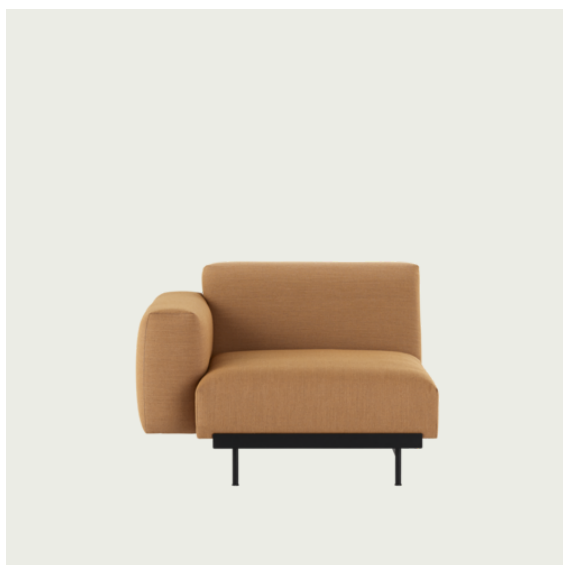

IN SITU MODULAR SOFA / LEFT ARMREST MODULE (A80)

Shipper Colli	1
Gross Weight (kg)	42.7
Net Weight (kg)	31.25
Please note	This product features an armrest on the left-hand side when facing the product from the front.
Please note	This variant is a Seating Module only and does not include a Frame Section.
Warranty Period	10 years

Item No.	Color	Contract Price	Lead Time
Ready-To-Ship			
98862-240	Ecriture 240	SEK 16.335,70	-
Made-To-Order			
99033	Remix - All Colors	SEK 14.185,70	6 weeks
41138	Fiord - All Colors	SEK 15.045,70	6 weeks
95500	Re-wool - All Colors	SEK 15.045,70	6 weeks
41147	Hallingdal - All Colors	SEK 15.905,70	6 weeks
41156	Divina - All Colors	SEK 16.335,70	6 weeks
41165	Divina MD - All Colors	SEK 16.335,70	6 weeks
41174	Divina Melange - All Colors	SEK 16.335,70	6 weeks
98862	Ecriture - All Colors	SEK 16.335,70	6 weeks
41183	Vidar - All Colors	SEK 16.335,70	6 weeks
COM/COL & Specials			
41228	COM - Textile	SEK 15.045,70	6-12 weeks
41246	COM - Leather	SEK 25.795,70	6-12 weeks