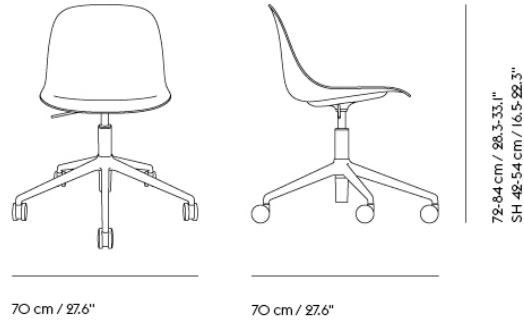

FIBER SIDE CHAIR SWIVEL BASE W. GAS LIFT AND CASTORS

Shipper Colli	1
Gross Weight (kg)	10.3
Net Weight (kg)	9.8
Base color options	Anthracite Black, Grey or Polished Aluminum with Black castors White with White castors
Warranty Period	10 years

Item No.	Color	Contract Price	Lead Time
Made-To-Order			
59006	Black/Anthracite Black (Recycled Plastic)	SEK 4.514,10	3 weeks
59007	Grey/Grey (Recycled Plastic)	SEK 4.514,10	3 weeks
59010	Natural White/White (Recycled Plastic)	SEK 4.514,10	3 weeks
59009	Ochre/Anthracite Black (Recycled Plastic)	SEK 4.514,10	3 weeks
50801	Remix - All Colors	SEK 6.492,10	4 weeks
50907	Canvas - All Colors	SEK 7.305,70	4 weeks
50906	Clara - All Colors	SEK 7.305,70	4 weeks
59587	Fiord - Matching Shell/Base	SEK 7.305,70	4 weeks
55109	Hero - All Colors	SEK 7.305,70	4 weeks
19702	Re-wool - All Colors	SEK 7.305,70	4 weeks
50904	Steelcut - All Colors	SEK 7.305,70	4 weeks
50905	Steelcut Trio - All Colors	SEK 7.305,70	4 weeks
50908	Hallingdal - All Colors	SEK 7.993,70	4 weeks
50909	Divina - All Colors	SEK 8.079,70	4 weeks
50910	Divina MD - All Colors	SEK 8.079,70	4 weeks
50911	Divina Melange - All Colors	SEK 8.079,70	4 weeks
59372	Ecriture - All Colors	SEK 8.079,70	4 weeks
59483	Vidar - All Colors	SEK 8.079,70	4 weeks
Extras			
83061	Leather care set for Refine Leather	SEK 172,00	-