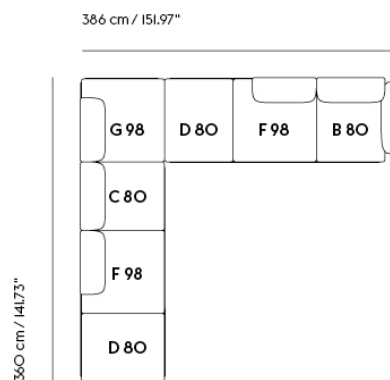

IN SITU MODULAR SOFA / CORNER - CONFIGURATION 9

Shipper Colli	12
Gross Weight (kg)	282.3
Net Weight (kg)	219.03
Warranty Period	10 years

Item No.	Color	Contract Price	Lead Time
Ready-To-Ship			
99840	Frame and Module - Ecriture 240/Black	SEK 95,025,70	-