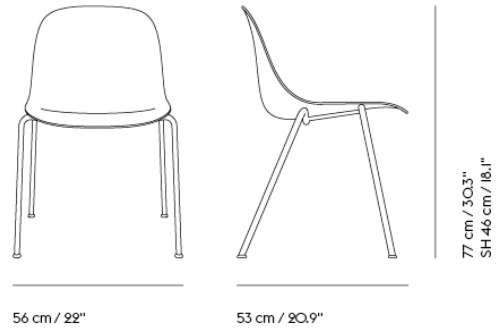

FIBER SIDE CHAIR A-BASE W. LINKING DEVICE AND FELT GLIDES

Shipper Colli	1
Gross Weight (kg)	10.3
Net Weight (kg)	7.4
Base color options	Chrome
Stacking	Up to 15 shell or 10 upholstered chairs can be stacked together
Warranty Period	10 years

Item No.	Color	Contract Price	Lead Time
Made-To-Order			
59026	Black/Chrome (Recycled Plastic)	SEK 2.536,10	3 weeks
59028	Dusty Green/Chrome (Recycled Plastic)	SEK 2.536,10	3 weeks
59027	Grey/Chrome (Recycled Plastic)	SEK 2.536,10	3 weeks
59030	Natural White/Chrome (Recycled Plastic)	SEK 2.536,10	3 weeks
59029	Ochre/Chrome (Recycled Plastic)	SEK 2.536,10	3 weeks
25381	Remix - All Colors	SEK 4.639,70	4 weeks
25389	Canvas - All Colors	SEK 5.460,10	4 weeks
25388	Clara - All Colors	SEK 5.460,10	4 weeks
59642	Fiord - All Colors	SEK 5.460,10	4 weeks
55049	Hero - All Colors	SEK 5.460,10	4 weeks
19757	Re-wool - All Colors	SEK 5.460,10	4 weeks
25384	Steelcut - All Colors	SEK 5.460,10	4 weeks
25385	Steelcut Trio - All Colors	SEK 5.460,10	4 weeks
25386	Hallingdal - All Colors	SEK 6.148,10	4 weeks
25387	Divina - All Colors	SEK 6.234,10	4 weeks
25390	Divina Melange - All Colors	SEK 6.234,10	4 weeks
25391	Divina Melange - All Colors	SEK 6.234,10	4 weeks
59427	Ecriture - All Colors	SEK 6.234,10	4 weeks
59538	Vidar - All Colors	SEK 6.234,10	4 weeks

COM/COL & Specials