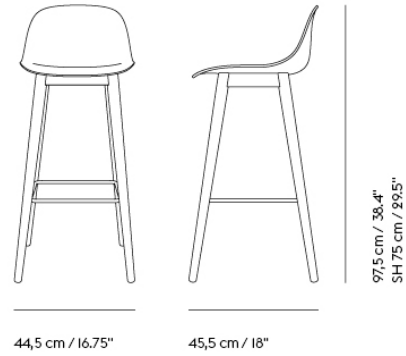

FIBER BAR STOOL / WOOD BASE - WITH BACKREST - 75 CM / 29.5"

Shipper Colli	1
Gross Weight (kg)	7
Net Weight (kg)	6.1
Base color options	Anthracite Black, Dusty Green, Grey, Oak or Stained Dark Brown
Warranty Period	10 years

Item No.	Color	Contract Price	Lead Time
Ready-To-Ship			
58926	Black/Anthracite Black (Recycled Plastic)	SEK 3.693,70	-
58967	Black/Stained Dark Brown (Recycled Plastic)	SEK 3.693,70	-
58927	Grey/Grey (Recycled Plastic)	SEK 3.693,70	-
58928	Natural White/Oak (Recycled Plastic)	SEK 3.693,70	-
Made-To-Order			
59066	Dusty Green/Dusty Green (Recycled Plastic)	SEK 3.693,70	3 weeks
59067	Dusty Green/Stained Dark Brown (Recycled Plastic)	SEK 3.693,70	3 weeks
59068	Grey/Stained Dark Brown (Recycled Plastic)	SEK 3.693,70	3 weeks
59069	Natural White/Stained Dark Brown (Recycled Plastic)	SEK 3.693,70	3 weeks
59070	Ochre/Oak (Recycled Plastic)	SEK 3.693,70	3 weeks
23780	Remix - All Colors	SEK 6.234,10	4 weeks
23788	Canvas - All Colors	SEK 6.703,70	4 weeks
23787	Clara - All Colors	SEK 6.703,70	4 weeks
59565	Fiord - All Colors	SEK 6.703,70	4 weeks
55031	Hero - All Colors	SEK 6.703,70	4 weeks
19678	Re-wool - All Colors	SEK 6.703,70	4 weeks
23781	Steelcut - All Colors	SEK 6.703,70	4 weeks
23782	Steelcut Trio - All Colors	SEK 6.703,70	4 weeks
23783	Hallingdal - All Colors	SEK 7.047,70	4 weeks