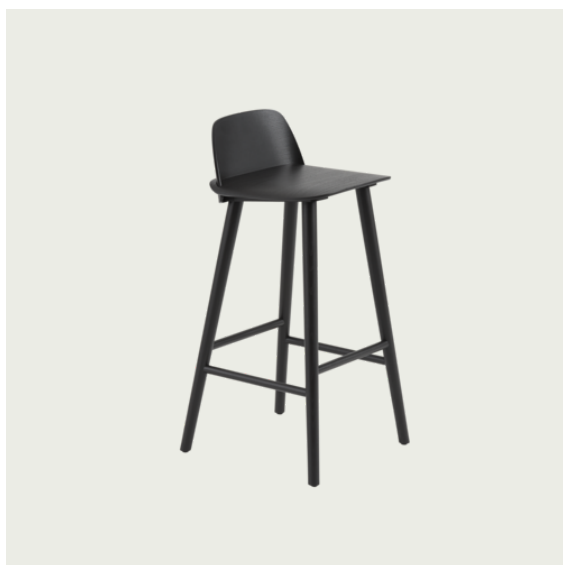

Shipper Colli 1
Gross Weight (kg) 5.6
Net Weight (kg) 4.3
Warranty Period 5 years

Item No.	Color	Contract Price	Lead Time
Ready-To-Ship			
32062	Black	SEK 4.295,70	-
32064	Green	SEK 4.295,70	-
32063	Grey	SEK 4.295,70	-
32066	Midnight Blue	SEK 4.295,70	-
32061	Oak	SEK 4.295,70	-
32067	Sand Yellow	SEK 4.295,70	-
32069	Stained Dark Brown	SEK 4.295,70	-
32065	Tan Rose	SEK 4.295,70	-
32068	White	SEK 4.295,70	-
Made-To-Order			
32132	Black - With Steel Foot Protect	SEK 4.639,70	7 weeks
32134	Green - With Steel Foot Protect	SEK 4.639,70	7 weeks
32133	Grey - With Steel Foot Protect	SEK 4.639,70	7 weeks
32136	Midnight Blue - With Steel Foot Protect	SEK 4.639,70	7 weeks
32131	Oak - With Steel Foot Protect	SEK 4.639,70	7 weeks
32137	Sand Yellow - With Steel Foot Protect	SEK 4.639,70	7 weeks
32139	Stained Dark Brown - With Steel Foot Protect	SEK 4.639,70	7 weeks
32135	Tan Rose - With Steel Foot Protect	SEK 4.639,70	7 weeks
32138	White - With Steel Foot Protect	SEK 4.639,70	7 weeks

Extras