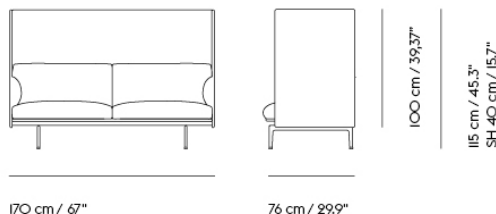

OUTLINE HIGHBACK SOFA 100 / 2-SEATER - POLISHED ALUMINUM BASE

Shipper Colli	1
Gross Weight (kg)	85.84
Net Weight (kg)	71.6
Additional Information	Please note that the highback height for this product is 100 cm / 39.4"
Warranty Period	10 years

Item No.	Color	Contract Price	Lead Time
Made-To-Order			
67858	Remix - All Colors	SEK 36.975,70	6 weeks
67860	Canvas - All Colors	SEK 41.275,70	6 weeks
67859	Clara - All Colors	SEK 41.275,70	6 weeks
67852	Fiord - All Colors	SEK 41.275,70	6 weeks
67857	Rime - All Colors	SEK 41.275,70	6 weeks
67855	Steelcut - All Colors	SEK 41.275,70	6 weeks
67854	Steelcut Trio - All Colors	SEK 41.275,70	6 weeks
67856	Hallingdal - All Colors	SEK 46.005,70	6 weeks
67861	Divina - All Colors	SEK 46.865,70	6 weeks
67862	Divina MD - All Colors	SEK 46.865,70	6 weeks
67863	Divina Melange - All Colors	SEK 46.865,70	6 weeks
76236	Ecriture - All Colors	SEK 46.865,70	6 weeks
67870	Vidar - All Colors	SEK 46.865,70	6 weeks
Extras			
83061	Leather care set for Refine Leather	SEK 172,00	-
28801	Power Outlet - Black	SEK 3.826,10	-
COM/COL & Specials			
67865	COM - Textile	SEK 41.275,70	6-12 weeks
67869	COM - Imitation Leather	SEK 46.005,70	6-12 weeks