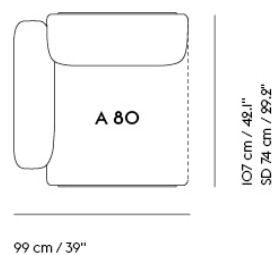

IN SITU MODULAR SOFA / LEFT ARMREST MODULE (A80)

Shipper Colli	1
Gross Weight (kg)	42.7
Net Weight (kg)	31.25
Please note	This product features an armrest on the left-hand side when facing the product from the front.
Please note	This variant is a Seating Module only and does not include a Frame Section.
Warranty Period	10 years

Item No.	Color	Contract Price	Lead Time
Ready-To-Ship			
98862-240	Ecriture 240	SEK 16.335,70	-
Made-To-Order			
99033	Remix - All Colors	SEK 14.185,70	6 weeks
41138	Fiord - All Colors	SEK 15.045,70	6 weeks
95500	Re-wool - All Colors	SEK 15.045,70	6 weeks
41147	Hallingdal - All Colors	SEK 15.905,70	6 weeks
41156	Divina - All Colors	SEK 16.335,70	6 weeks
41165	Divina MD - All Colors	SEK 16.335,70	6 weeks
41174	Divina Melange - All Colors	SEK 16.335,70	6 weeks
98862	Ecriture - All Colors	SEK 16.335,70	6 weeks
41183	Vidar - All Colors	SEK 16.335,70	6 weeks
COM/COL & Specials			
41228	COM - Textile	SEK 15.045,70	6-12 weeks
41246	COM - Leather	SEK 25.795,70	6-12 weeks