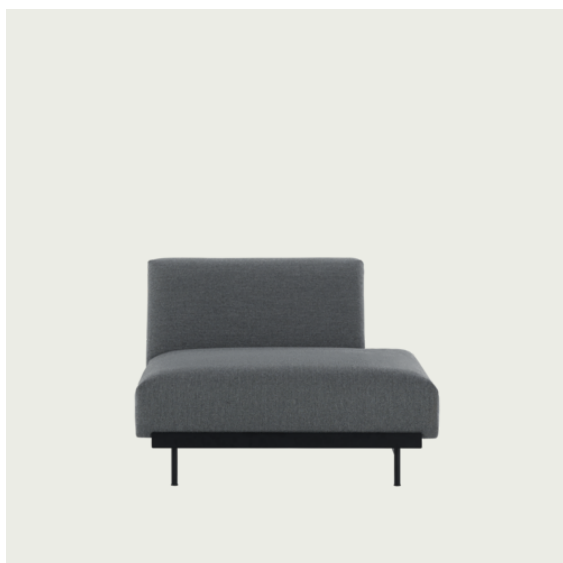

IN SITU MODULAR SOFA / RIGHT OPEN-ENDED MODULE (G98)

Shipper Colli	1
Gross Weight (kg)	36.4
Net Weight (kg)	25.13
Please note	This product features an open end on the right-hand side when facing the product from the front.
Please note	This variant is a Seating Module only and does not include a Frame Section.
Warranty Period	10 years

Item No.	Color	Contract Price	Lead Time
Ready-To-Ship			
98868-240	Ecriture 240	SEK 14.185,70	-
Made-To-Order			
99039	Remix - All Colors	SEK 11.175,70	6 weeks
41144	Fiord - All Colors	SEK 12.465,70	6 weeks
95506	Re-wool - All Colors	SEK 12.465,70	6 weeks
41153	Hallingdal - All Colors	SEK 13.325,70	6 weeks
41162	Divina - All Colors	SEK 14.185,70	6 weeks
41171	Divina MD - All Colors	SEK 14.185,70	6 weeks
41180	Divina Melange - All Colors	SEK 14.185,70	6 weeks
98868	Ecriture - All Colors	SEK 14.185,70	6 weeks
41189	Vidar - All Colors	SEK 14.185,70	6 weeks
COM/COL & Specials			
41234	COM - Textile	SEK 12.465,70	6-12 weeks
41252	COM - Leather	SEK 21.495,70	6-12 weeks