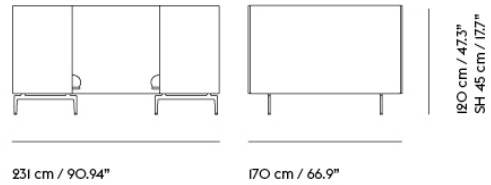

OUTLINE HIGHBACK CABIN 100 / 2-SEATER - BLACK BASE - SH: 45 CM / 17.7"

Shipper Colli	3
Gross Weight (kg)	69
Net Weight (kg)	52
Warranty Period	10 years

Item No.	Color	Contract Price	Lead Time
Made-To-Order			
80884	Remix - All Colors	SEK 70.515,70	6 weeks
80956	Canvas - All Colors	SEK 81.695,70	6 weeks
80920	Clara - All Colors	SEK 81.695,70	6 weeks
80668	Fiord - All Colors	SEK 81.695,70	6 weeks
80848	Rime - All Colors	SEK 81.695,70	6 weeks
80776	Steelcut - All Colors	SEK 81.695,70	6 weeks
80740	Steelcut Trio - All Colors	SEK 81.695,70	6 weeks
80812	Hallingdal - All Colors	SEK 87.285,70	6 weeks
80992	Divina - All Colors	SEK 88.575,70	6 weeks
81028	Divina MD - All Colors	SEK 88.575,70	6 weeks
81064	Divina Melange - All Colors	SEK 88.575,70	6 weeks
76174	Ecriture - All Colors	SEK 88.575,70	6 weeks
81172	Vidar - All Colors	SEK 88.575,70	6 weeks
Extras			
28801	Power Outlet - Black	SEK 3.826,10	-
COM/COL & Specials			
75956	COM - Textile	SEK 85.135,70	6-12 weeks
76032	COM - Leather	SEK 139.315,70	6-12 weeks