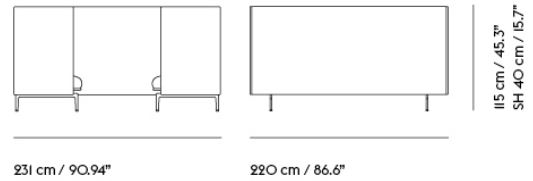

OUTLINE HIGHBACK CABIN 100 / 3-SEATER - POLISHED ALUMINUM BASE

Shipper Colli	3
Gross Weight (kg)	78
Net Weight (kg)	58
Warranty Period	10 years

Item No.	Color	Contract Price	Lead Time
Made-To-Order			
80878	Remix - All Colors	SEK 83.415,70	6 weeks
80950	Canvas - All Colors	SEK 95.455,70	6 weeks
80914	Clara - All Colors	SEK 95.455,70	6 weeks
80662	Fiord - All Colors	SEK 95.455,70	6 weeks
80842	Rime - All Colors	SEK 95.455,70	6 weeks
80770	Steelcut - All Colors	SEK 95.455,70	6 weeks
80734	Steelcut Trio - All Colors	SEK 95.455,70	6 weeks
80806	Hallingdal - All Colors	SEK 102.335,70	6 weeks
80986	Divina - All Colors	SEK 104.055,70	6 weeks
81022	Divina MD - All Colors	SEK 104.055,70	6 weeks
81058	Divina Melange - All Colors	SEK 104.055,70	6 weeks
76172	Ecriture - All Colors	SEK 104.055,70	6 weeks
81166	Vidar - All Colors	SEK 104.055,70	6 weeks
Extras			
28801	Power Outlet - Black	SEK 3.826,10	-
COM/COL & Specials			
75950	COM - Textile	SEK 93.735,70	6-12 weeks
76026	COM - Leather	SEK 158.235,70	6-12 weeks