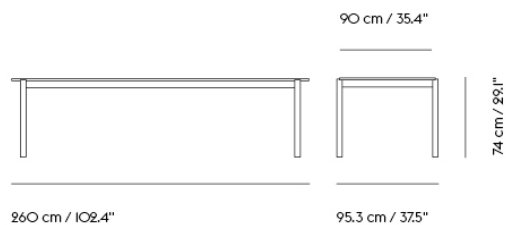

LINEAR WOOD TABLE / 260 X 90 CM / 102.4 X 35.4"

Shipper Colli	1
Gross Weight (kg)	43.6
Net Weight (kg)	34.714
Warranty Period	5 years

Item No.	Color	Contract Price	Lead Time
Ready-To-Ship			
30918	Oak Veneer/Oak	SEK 16.335,70	-