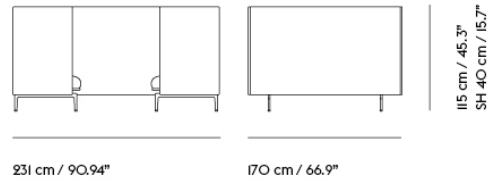

OUTLINE HIGHBACK CABIN 100 / 2-SEATER - BLACK BASE

Shipper Colli	3
Gross Weight (kg)	69
Net Weight (kg)	52
Warranty Period	10 years

Item No.	Color	Contract Price	Lead Time
Made-To-Order			
80868	Remix - All Colors	SEK 70.515,70	6 weeks
80940	Canvas - All Colors	SEK 81.695,70	6 weeks
80904	Clara - All Colors	SEK 81.695,70	6 weeks
80652	Fiord - All Colors	SEK 81.695,70	6 weeks
80832	Rime - All Colors	SEK 81.695,70	6 weeks
80760	Steelcut - All Colors	SEK 81.695,70	6 weeks
80724	Steelcut Trio - All Colors	SEK 81.695,70	6 weeks
80796	Hallingdal - All Colors	SEK 87.285,70	6 weeks
80976	Divina - All Colors	SEK 88.575,70	6 weeks
81012	Divina MD - All Colors	SEK 88.575,70	6 weeks
81048	Divina Melange - All Colors	SEK 88.575,70	6 weeks
76166	Ecriture - All Colors	SEK 88.575,70	6 weeks
81156	Vidar - All Colors	SEK 88.575,70	6 weeks
Extras			
28801	Power Outlet - Black	SEK 3.826,10	-
COM/COL & Specials			
75940	COM - Textile	SEK 85.135,70	6-12 weeks
76016	COM - Leather	SEK 139.315,70	6-12 weeks