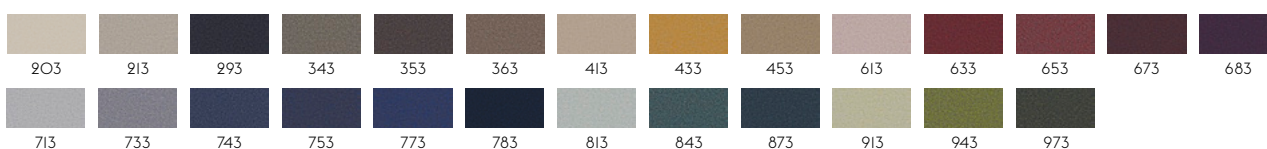

120

DIVINA MELANGE BY KVADRAT

Designer: Finn Sködt.

Composition: 100% new wool.

Durability: 45.000 Martindale / Lightfastness 6-7.

Sustainability: Complies with both EU ecolabel "The Flower" and Greenguard Gold Certification.