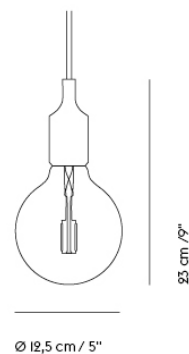

Shipper Colli	1
Gross Weight (kg)	1.003
Net Weight (kg)	0.438
Warranty Period	5 years

Item No.	Color	Contract Price	Lead Time
Ready-To-Ship			
13345	Black	SEK 752,50	-
13344	Blue ***	SEK 752,50	-
05291	Burgundy ***	SEK 752,50	-
05288	Clay Brown ***	SEK 752,50	-
13330	Dark Green	SEK 752,50	-
13340	Dark Grey ***	SEK 752,50	-
13334	Deep Red	SEK 752,50	-
13333	Dusty Lilac	SEK 752,50	-
13331	Light Blue	SEK 752,50	-
13347	Light Green	SEK 752,50	-
13348	Light Grey	SEK 752,50	-
13335	Light Orange	SEK 752,50	-
13332	Midnight Blue	SEK 752,50	-
13350	Mustard ***	SEK 752,50	-
13353	Olive	SEK 752,50	-
13349	Orange ***	SEK 752,50	-
13356	Pale Blue	SEK 752,50	-
13343	Red ***	SEK 752,50	-
13341	White	SEK 752,50	-
13342	Yellow ***	SEK 752,50	-

Extras