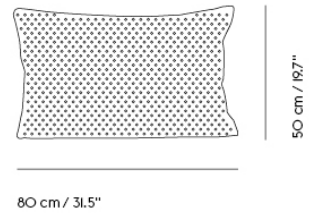

Shipper Colli 1
Gross Weight (kg) 1.2
Net Weight (kg) 0.65
Warranty Period 5 years

Item No.	Color	Contract Price	Lead Time
Ready-To-Ship			
80226	Beige-Grey	SEK 1.973,70	-
80225	Dark Grey	SEK 1.973,70	-