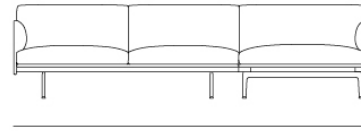

OUTLINE SOFA / CHAISE LONGUE - RIGHT - POLISHED ALUMINUM BASE

263 cm / 103.5"