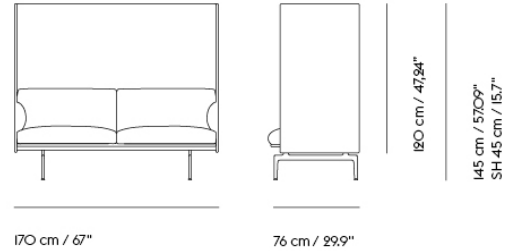

OUTLINE HIGHBACK SOFA 120 / 2-SEATER - BLACK BASE - SH: 45 CM / 17.7"

Shipper Colli	1
Gross Weight (kg)	54
Net Weight (kg)	38
Additional Information	Please note that the highback height for this product is 120 cm / 47.2"
Warranty Period	10 years

Item No.	Color	Contract Price	Lead Time
Made-To-Order			
75354	Remix - All Colors	SEK 37.835,70	6 weeks
75434	Canvas - All Colors	SEK 42.995,70	6 weeks
75394	Clara - All Colors	SEK 42.995,70	6 weeks
75114	Fiord - All Colors	SEK 42.995,70	6 weeks
75314	Rime - All Colors	SEK 42.995,70	6 weeks
75234	Steelcut - All Colors	SEK 42.995,70	6 weeks
75194	Steelcut Trio - All Colors	SEK 42.995,70	6 weeks
75274	Hallingdal - All Colors	SEK 45.145,70	6 weeks
75474	Divina - All Colors	SEK 46.435,70	6 weeks
75514	Divina MD - All Colors	SEK 46.435,70	6 weeks
75554	Divina Melange - All Colors	SEK 46.435,70	6 weeks
76118	Ecriture - All Colors	SEK 46.435,70	6 weeks
75674	Vidar - All Colors	SEK 46.435,70	6 weeks
Extras			
28801	Power Outlet - Black	SEK 3.826,10	-
COM/COL & Specials			
75920	COM - Textile	SEK 42.995,70	6-12 weeks
75996	COM - Leather	SEK 71.375,70	6-12 weeks