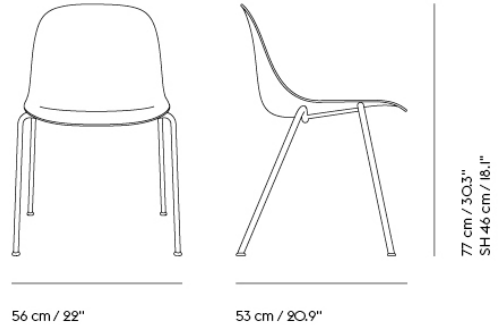

Shipper Colli	1
Gross Weight (kg)	10.3
Net Weight (kg)	7.4
Base color options	Chrome
Stacking	Up to 15 shell or 10 upholstered chairs can be stacked together
Warranty Period	10 years

Item No.	Color	Contract Price	Lead Time
Made-To-Order			
59011	Black/Chrome (Recycled Plastic)	SEK 2.450,10	3 weeks
59013	Dusty Green/Chrome (Recycled Plastic)	SEK 2.450,10	3 weeks
59012	Grey/Chrome (Recycled Plastic)	SEK 2.450,10	3 weeks
59015	Natural White/Chrome (Recycled Plastic)	SEK 2.450,10	3 weeks
59014	Ochre/Chrome (Recycled Plastic)	SEK 2.450,10	3 weeks
25306	Remix - All Colors	SEK 4.381,70	4 weeks
25314	Canvas - All Colors	SEK 5.202,10	4 weeks
25313	Clara - All Colors	SEK 5.202,10	4 weeks
59566	Fiord - All Colors	SEK 5.202,10	4 weeks
55046	Hero - All Colors	SEK 5.202,10	4 weeks
19680	Re-wool - All Colors	SEK 5.202,10	4 weeks
25309	Steelcut - All Colors	SEK 5.202,10	4 weeks
25310	Steelcut Trio - All Colors	SEK 5.202,10	4 weeks
25311	Hallingdal - All Colors	SEK 5.890,10	4 weeks
25312	Divina - All Colors	SEK 6.015,70	4 weeks
25315	Divina MD - All Colors	SEK 6.015,70	4 weeks
25316	Divina Melange - All Colors	SEK 6.015,70	4 weeks
59351	Ecriture - All Colors	SEK 6.015,70	4 weeks
59462	Vidar - All Colors	SEK 6.015,70	4 weeks

COM/COL & Specials