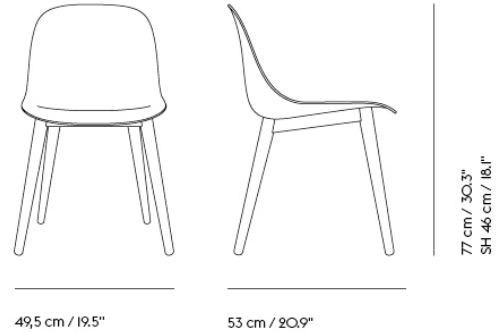

Shipper Colli	1
Gross Weight (kg)	9
Net Weight (kg)	6
Base color options	Anthracite Black, Dusty Green, Grey, Oak or Stained Dark Brown
Warranty Period	10 years

Item No.	Color	Contract Price	Lead Time
Ready-To-Ship			
58952	Black/Anthracite Black (Recycled Plastic)	SEK 3.138,10	-
58963	Black/Stained Dark Brown (Recycled Plastic)	SEK 3.138,10	-
58954	Dusty Green/Dusty Green (Recycled Plastic)	SEK 3.138,10	-
58953	Grey/Grey (Recycled Plastic)	SEK 3.138,10	-
58956	Natural White/Oak (Recycled Plastic)	SEK 3.138,10	-
58955	Ochre/Oak (Recycled Plastic)	SEK 3.138,10	-
Made-To-Order			
59047	Dusty Green/Stained Dark Brown (Recycled Plastic)	SEK 3.138,10	3 weeks
59046	Grey/Stained Dark Brown (Recycled Plastic)	SEK 3.138,10	3 weeks
59049	Natural White/Stained Dark Brown (Recycled Plastic)	SEK 3.138,10	3 weeks
59048	Ochre/Stained Dark Brown (Recycled Plastic)	SEK 3.138,10	3 weeks
50539	Remix - All Colors	SEK 5.116,10	4 weeks
50547	Canvas - All Colors	SEK 5.890,10	4 weeks
50546	Clara - All Colors	SEK 5.890,10	4 weeks
59581	Fiord - All Colors	SEK 5.890,10	4 weeks
55098	Hero - All Colors	SEK 5.890,10	4 weeks
19696	Re-wool - All Colors	SEK 5.890,10	4 weeks
50540	Steelcut - All Colors	SEK 5.890,10	4 weeks
50541	Steelcut Trio - All Colors	SEK 5.890,10	4 weeks