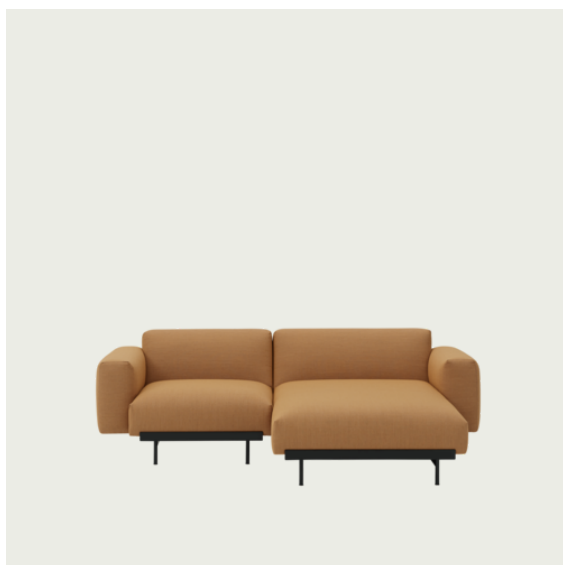

IN SITU MODULAR SOFA / 2-SEATER - CONFIGURATION 4

Shipper Colli	5
Gross Weight (kg)	133.8
Net Weight (kg)	103.21
Warranty Period	10 years

Item No.	Color	Contract Price	Lead Time
Ready-To-Ship			
99814	Frame and Module - Ecriture 240/Black	SEK 41.705,70	-