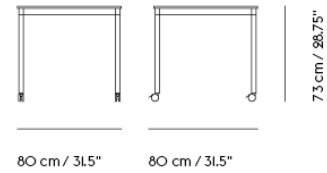

BASE TABLE / WITH CASTORS / 80 X 80 CM / 31.5 X 31.5"

Shipper Colli	2
Gross Weight (kg)	16.4
Net Weight (kg)	11.09
Base color options	White, Black
Warranty Period	10 years

Item No.	Color	Contract Price	Lead Time
Made-To-Order			
64454	Black Laminate/Plywood/Black	SEK 10.745,70	6 weeks
64574	Black Laminate/Plywood/White	SEK 10.745,70	6 weeks
64529	White Laminate/Plywood/Black	SEK 10.745,70	6 weeks
64649	White Laminate/Plywood/White	SEK 10.745,70	6 weeks
64484	Black Nanolaminat/Plywood/Black	SEK 14.185,70	6 weeks
64604	Black Nanolaminat/Plywood/White	SEK 14.185,70	6 weeks
64544	White Nanolaminat/Plywood/Black	SEK 14.185,70	6 weeks
64664	White Nanolaminat/Plywood/White	SEK 14.185,70	6 weeks
64466	Black Linoleum/Plywood/Black	SEK 11.175,70	6 weeks
64586	Black Linoleum/Plywood/White	SEK 11.175,70	6 weeks
64499	Lacquered Oak Veneer/Plywood/Black	SEK 11.605,70	6 weeks
64619	Lacquered Oak Veneer/Plywood/White	SEK 11.605,70	6 weeks
Extras			
28801	Power Outlet - Black	SEK 3.826,10	-