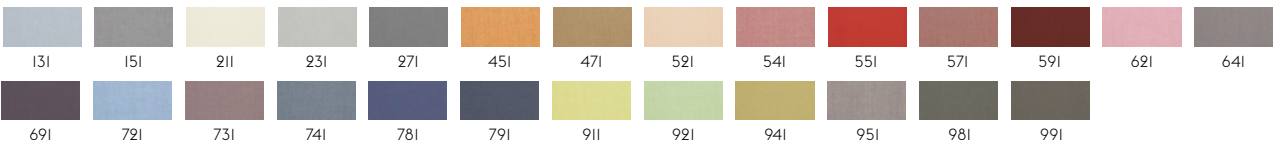

RIME BY KVADRAT

Designer: Åsa Pärson.

Composition: 90% new wool worsted, 10% nylon.

Durability: 100,000 Martindale / Lightfastness 5-7 (ISO 1-8).

Sustainability: Complies with both EU ecolabel "The Flower" and Greenguard Gold Certification.

111