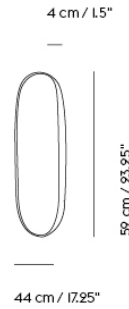

Shipper Colli 1
Gross Weight (kg) 8.5
Net Weight (kg) 5.5
Warranty Period 5 years

Item No.	Color	Contract Price	Lead Time
Ready-To-Ship			
21907	Rose/Clear	SEK 2.880,10	-
21905	Dark Green/Clear	SEK 2.880,10	-
21901	Grey/Clear	SEK 2.880,10	-
21904	Rose/Rose	SEK 2.880,10	-
21906	Taupe/Clear	SEK 2.880,10	-
21903	Taupe/Taupe	SEK 2.880,10	-