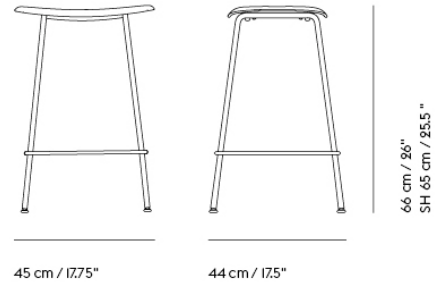

FIBER COUNTER STOOL / TUBE BASE - 65 CM / 25.6"

Shipper Colli	1
Gross Weight (kg)	7
Net Weight (kg)	4
Base color options	Anthracite Black, Dusty Green, Grey or White
Warranty Period	10 years

Item No.	Color	Contract Price	Lead Time
Ready-To-Ship			
58903	Black/Anthracite Black (Recycled Plastic)	SEK 2.192,10	-
58904	Grey/Grey (Recycled Plastic)	SEK 2.192,10	-
58905	Natural White/White (Recycled Plastic)	SEK 2.192,10	-
Made-To-Order			
59076	Dusty Green/Dusty Green (Recycled Plastic)	SEK 2.192,10	3 weeks
59077	Ochre/Black (Recycled Plastic)	SEK 2.192,10	3 weeks
23540	Remix - All Colors	SEK 3.826,10	4 weeks
23548	Canvas - All Colors	SEK 4.170,10	4 weeks
23547	Clara - All Colors	SEK 4.170,10	4 weeks
59557	Fiord - All Colors	SEK 4.170,10	4 weeks
55023	Hero - All Colors	SEK 4.170,10	4 weeks
19670	Re-wool - All Colors	SEK 4.170,10	4 weeks
23541	Steelcut - All Colors	SEK 4.170,10	4 weeks
23542	Steelcut Trio - All Colors	SEK 4.170,10	4 weeks
23543	Hallingdal - All Colors	SEK 4.381,70	4 weeks
23544	Divina - All Colors	SEK 4.514,10	4 weeks
23549	Divina MD - All Colors	SEK 4.514,10	4 weeks
23550	Divina Melange - All Colors	SEK 4.514,10	4 weeks
59341	Ecriture - All Colors	SEK 4.514,10	4 weeks
59452	Vidar - All Colors	SEK 4.514,10	4 weeks