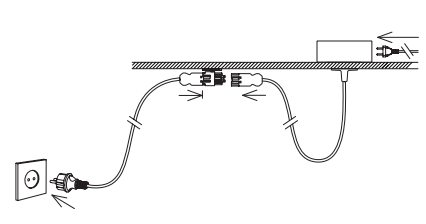

The Linear Mounted Lamps must be connected to the integrated Power Kit.

Wieland GSTI813 plug

Standard plug (EU or UK)

1. Connecting using the Wieland GSTI813 plug

2. Connecting using a standard plug to the Linear Table Power Outlet