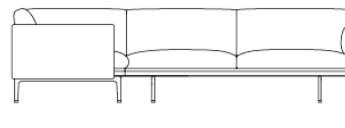

255 cm / 100.4"

71 cm / 28"
SH 40 cm / 15.7"

Shipper Colli	2
Gross Weight (kg)	122
Net Weight (kg)	112
Warranty Period	10 years

Item No.	Color	Contract Price	Lead Time
Made-To-Order			
67766	Remix - All Colors	SEK 58.475,70	6 weeks
67768	Canvas - All Colors	SEK 67.935,70	6 weeks
67767	Clara - All Colors	SEK 67.935,70	6 weeks
67762	Fiord - All Colors	SEK 67.935,70	6 weeks
67764	Steelcut - All Colors	SEK 67.935,70	6 weeks
67765	Hallingdal - All Colors	SEK 73.095,70	6 weeks
67769	Divina - All Colors	SEK 75.245,70	6 weeks
67770	Divina MD - All Colors	SEK 75.245,70	6 weeks
67771	Divina Melange - All Colors	SEK 75.245,70	6 weeks
76234	Ecriture - All Colors	SEK 75.245,70	6 weeks
67778	Vidar - All Colors	SEK 75.245,70	6 weeks
Extras			
83061	Leather care set for Refine Leather	SEK 172,00	-
28801	Power Outlet - Black	SEK 3.826,10	-
COM/COL & Specials			
67775	COM - Textile	SEK 67.935,70	6-12 weeks
67776	COM - Imitation Leather	SEK 73.095,70	6-12 weeks
67777	COM - Leather	SEK 101.905,70	6-12 weeks