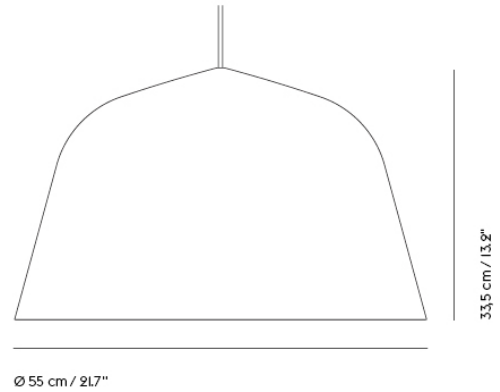

Shipper Colli	1
Gross Weight (kg)	5.585
Net Weight (kg)	2.7
Warranty Period	5 years

Item No.	Color	Contract Price	Lead Time
Ready-To-Ship			
82270	Black	SEK 5.155,70	-
82274	Dusty Green	SEK 5.155,70	-
82271	Grey	SEK 5.155,70	-
82275	Light Blue	SEK 5.155,70	-
82273	Taupe	SEK 5.155,70	-
82272	White	SEK 5.155,70	-
Extras			
15804	Ambit / Fluid / Rime Ø12+Ø18+25 Cord - White (per linear meter)	SEK 59,30	-
15801	Ambit / Grain / Rime Ø12+Ø18+25 Cord - Black (per linear meter)	SEK 59,30	-
15803	Ambit Cord - Grey (per linear meter)	SEK 59,30	-
15808	Ambit Cord - Light Blue (per linear meter)	SEK 59,30	-
15806	Ambit Cord - Taupe (per linear meter)	SEK 59,30	-
24050	Ceiling Cap - White	SEK 116,10	-