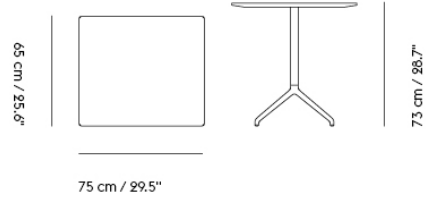

STILL CAFÉ TABLE / 75 X 65 H: 73 CM / 29.5 X 25.6 H: 28.7"

Shipper Colli 2
Gross Weight (kg) 18.3
Net Weight (kg) 13.352
Base color options Black, White
Warranty Period 10 years

Item No.	Color	Contract Price	Lead Time
Ready-To-Ship			
31131	Black Nanolaminate/Black	SEK 5.890,10	-
31130	Black Nanolaminate/White	SEK 5.890,10	-
31129	White Nanolaminate/Black	SEK 5.890,10	-
31128	White Nanolaminate/White	SEK 5.890,10	-
Made-To-Order			
65506	Black Linoleum/Black	SEK 5.890,10	6 weeks
65505	Black Linoleum/White	SEK 5.890,10	6 weeks