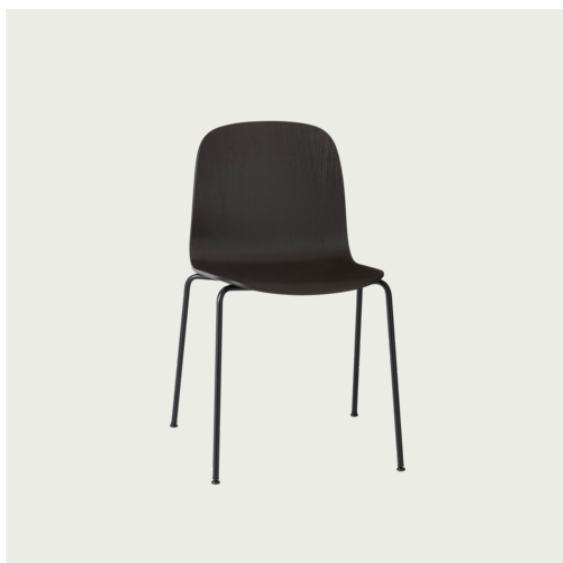

VISU CHAIR TUBE BASE

Shipper Colli	1
Gross Weight (kg)	13.5
Net Weight (kg)	5.75
Base color options	Black, Chrome or Grey
Stacking information	Stacking on Trolley: Without upholstery: 17 - With upholstery: 15 - With linking device: 15 Stacking on floor: Without upholstery: 15 - With upholstery: 10 - With linking device: 8
Warranty Period	10 years

Item No.	Color	Contract Price	Lead Time
Ready-To-Ship			
32531	Black/Black	SEK 2.536,10	-
Made-To-Order			
32534	Grey/Grey	SEK 2.536,10	7 weeks
32532	Oak/Chrome	SEK 2.536,10	7 weeks
32535	Stained Dark Brown/Black	SEK 2.661,70	7 weeks
32530	Black/Black - W. Linking Device	SEK 2.833,70	7 weeks
16061	Remix - All Colors	SEK 3.693,70	7 weeks
16050	Canvas - All Colors	SEK 3.951,70	7 weeks
16049	Clara - All Colors	SEK 3.951,70	7 weeks
18935	Fiord - All Colors	SEK 3.951,70	7 weeks
70370	Re-wool - All Colors	SEK 3.951,70	7 weeks
16062	Steelcut - All Colors	SEK 3.951,70	7 weeks
16063	Steelcut Trio - All Colors	SEK 3.951,70	7 weeks
16059	Hallingdal - All Colors	SEK 4.381,70	7 weeks
16057	Divina - All Colors	SEK 4.639,70	7 weeks
16055	Divina MD - All Colors	SEK 4.639,70	7 weeks
16056	Divina Melange - All Colors	SEK 4.639,70	7 weeks
18973	Ecriture - All Colors	SEK 4.639,70	7 weeks
18953	Vidar - All Colors	SEK 4.639,70	7 weeks