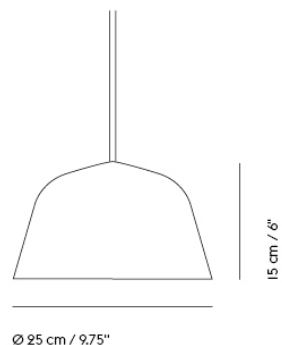

Shipper Colli 1
Gross Weight (kg) 1.1092
Net Weight (kg) 0.7
Warranty Period 5 years

Item No.	Color	Contract Price	Lead Time
Ready-To-Ship			
26036	Beige-Green ***	SEK 2.192,10	-
26034	Black	SEK 2.192,10	-
26033	Dusty Green	SEK 2.192,10	-
26031	Grey	SEK 2.192,10	-
26038	Light Blue	SEK 2.192,10	-
26037	Taupe	SEK 2.192,10	-
26032	White	SEK 2.192,10	-
Extras			
15804	Ambit / Fluid / Rime Ø12+Ø18+25 Cord - White (per linear meter)	SEK 59,30	-
15801	Ambit / Grain / Rime Ø12+Ø18+25 Cord - Black (per linear meter)	SEK 59,30	-
15803	Ambit Cord - Grey (per linear meter)	SEK 59,30	-
15808	Ambit Cord - Light Blue (per linear meter)	SEK 59,30	-
15806	Ambit Cord - Taupe (per linear meter)	SEK 59,30	-
24050	Ceiling Cap - White	SEK 116,10	-