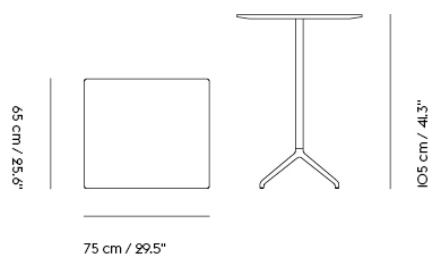

STILL CAFÉ TABLE / 75 X 65 H: 105 CM / 29.5 X 25.6 H: 41.3"

Shipper Colli	2
Gross Weight (kg)	19.05
Net Weight (kg)	14.198
Base color options	White, Black
Warranty Period	10 years

Item No.	Color	Contract Price	Lead Time
Ready-To-Ship			
31139	Black Nanolaminate/Black	SEK 6.234,10	-
31138	Black Nanolaminate/White	SEK 6.234,10	-
31137	White Nanolaminate/Black	SEK 6.234,10	-
31136	White Nanolaminate/White	SEK 6.234,10	-
Made-To-Order			
65526	Black Linoleum/Black	SEK 6.234,10	6 weeks
65525	Black Linoleum/White	SEK 6.234,10	6 weeks