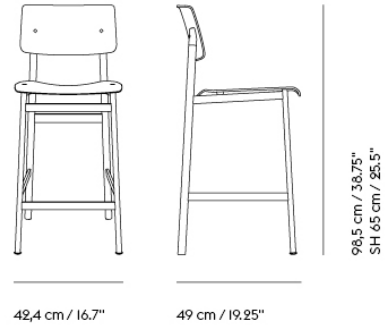

LOFT COUNTER STOOL 65 CM / 25.6"

Shipper Colli	1
Gross Weight (kg)	11.55
Net Weight (kg)	8
Base color options	Black, Deep Red, Dusty Green or Grey
Warranty Period	10 years

Item No.	Color	Contract Price	Lead Time
Ready-To-Ship			
30225	Black/Black	SEK 4.514,10	-
30221	Oak/Black	SEK 4.514,10	-
30256	Oak/Deep Red	SEK 4.514,10	-
30224	Oak/Dusty Green	SEK 4.514,10	-
30257	Oak/Grey	SEK 4.514,10	-
30267	Stained Dark Brown/Black	SEK 4.514,10	-
Made-To-Order			
30258	Stained Dark Brown/Grey	SEK 4.514,10	>MOQ: 4 7 weeks
40205	Remix - Black/Black	SEK 5.890,10	>MOQ: 4 7 weeks
40206	Remix - Black/Dark Stained Brown	SEK 5.890,10	>MOQ: 4 7 weeks
40201	Remix - Black/Oak	SEK 5.890,10	>MOQ: 4 7 weeks
34577	Remix - Deep Red/Oak	SEK 5.890,10	>MOQ: 4 7 weeks
40204	Remix - Dusty Green/Oak	SEK 5.890,10	>MOQ: 4 7 weeks
34467	Remix - Grey/Oak	SEK 5.890,10	>MOQ: 4 7 weeks
34681	Remix - Grey/Stained Dark Brown	SEK 5.890,10	>MOQ: 4 7 weeks
40285	Canvas - Black/Black	SEK 6.148,10	>MOQ: 4 7 weeks
40286	Canvas - Black/Dark Stained Brown	SEK 6.148,10	>MOQ: 4 7 weeks
40281	Canvas - Black/Oak	SEK 6.148,10	>MOQ: 4 7 weeks
34585	Canvas - Deep Red/Oak	SEK 6.148,10	>MOQ: 4 7 weeks
34475	Canvas - Grey/Oak	SEK 6.148,10	>MOQ: 4 7 weeks
34688	Canvas - Grey/Stained Dark Brown	SEK 6.148,10	>MOQ: 4 7 weeks