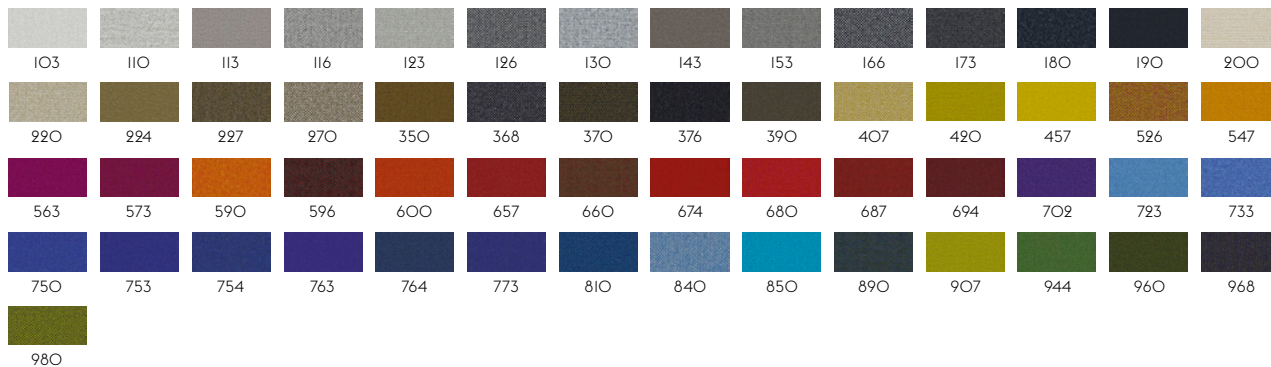

HALLINGDAL 65 BY KVADRAT

Designer: Nanna Ditzel.
Composition: 70% new wool, 30% viscose.
Durability: 100.000 Martindale / Lightfastness 6-7.
Sustainability: Complies with both EU ecolabel "The Flower" and Greenguard Gold Certification.

100