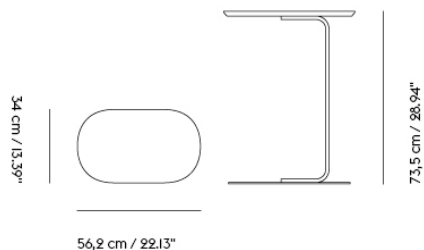

Shipper Colli | 1
Gross Weight (kg) | 15.65
Net Weight (kg) | 14.2
Warranty Period | 5 Years

Item No.	Color	Contract Price	Lead Time
Ready-To-Ship			
13891	Black	SEK 3.951,70	-
13892	Blue-Grey	SEK 3.951,70	-
13895	Dark Green	SEK 3.951,70	-
13890	Off-White	SEK 3.951,70	-
13896	Solid Oak/Off-White	SEK 4.295,70	-
13897	Solid Smoked Oak/Black	SEK 4.295,70	-