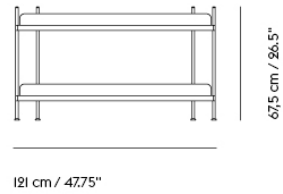

COMPILE SHELVING SYSTEM / CONFIGURATION I

Shipper Colli	3
Gross Weight (kg)	22.74
Net Weight (kg)	18.27
Warranty Period	10 years

Item No.	Color	Contract Price	Lead Time
Ready-To-Ship			
50051	Black	SEK 5.546,10	-
50052	Grey	SEK 5.546,10	-
50053	White	SEK 5.546,10	-