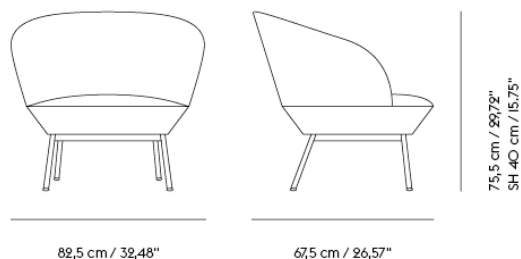

Shipper Colli	1
Gross Weight (kg)	23.5
Net Weight (kg)	21.5
Base color options	Black or Grey
Warranty period	10 years

Item No.	Color	Contract Price	Lead Time
Ready-To-Ship			
19463-GREY_146	Vidar 146/Grey	SEK 19.345,70	-
Made-To-Order			
19446	Canvas - All Colors	SEK 15.905,70	4 weeks
19447	Clara - All Colors	SEK 15.905,70	4 weeks
19456	Fiord - All Colors	SEK 15.905,70	4 weeks
19525	Re-wool - All Colors	SEK 15.905,70	4 weeks
19887	Rime - All Colors	SEK 15.905,70	4 weeks
19460	Steelcut - All Colors	SEK 15.905,70	4 weeks
19459	Steelcut Trio - All Colors	SEK 15.905,70	4 weeks
19457	Hallingdal - All Colors	SEK 18.055,70	4 weeks
19451	Divina - All Colors	SEK 19.345,70	4 weeks
19452	Divina MD - All Colors	SEK 19.345,70	4 weeks
19453	Divina Melange - All Colors	SEK 19.345,70	4 weeks
59882	Ecriture - All Colors	SEK 19.345,70	4 weeks
19463	Vidar - All Colors	SEK 19.345,70	4 weeks
COM/COL & Specials			
19448	COM - Textile	SEK 15.905,70	4 weeks