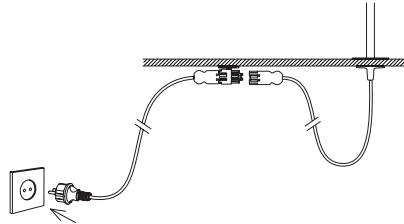

The Linear Mounted Lamps must be connected to the integrated Power Kit.

Wieland GSTI813 plug

Standard plug (EU or UK)

1. Connecting using the Wieland GSTI813 plug

2. Connecting using a standard plug to the Linear Table Power Outlet