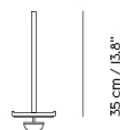

35 cm / 13.8"

15 cm / 5.9"

Shipper Colli	1
Gross Weight (kg)	6.35
Net Weight (kg)	3.9
Additional Information	Colors - Oak or Black
Warranty Period	5 years

Item No.	Color	Contract Price	Lead Time
Ready-To-Ship			
39961	Oak	SEK 2.450,10	-
Made-To-Order			
59150	Remix - All Colors	SEK 3.263,70	4 weeks
59154	Canvas - All Colors	SEK 3.607,70	4 weeks
59155	Clara - All Colors	SEK 3.607,70	4 weeks
59156	Fiord - All Colors	SEK 3.607,70	4 weeks
59158	Hero - All Colors	SEK 3.607,70	4 weeks
59163	Re-wool - All Colors	SEK 3.607,70	4 weeks
59152	Steelcut - All Colors	SEK 3.607,70	4 weeks
59153	Steelcut Trio - All Colors	SEK 3.607,70	4 weeks
59157	Hallingdal - All Colors	SEK 4.037,70	4 weeks
59159	Divina - All Colors	SEK 4.295,70	4 weeks
59160	Divina MD - All Colors	SEK 4.295,70	4 weeks
59161	Divina Melange - All Colors	SEK 4.295,70	4 weeks
59264	Ecriture - All Colors	SEK 4.295,70	4 weeks
59270	Vidar - All Colors	SEK 4.295,70	4 weeks