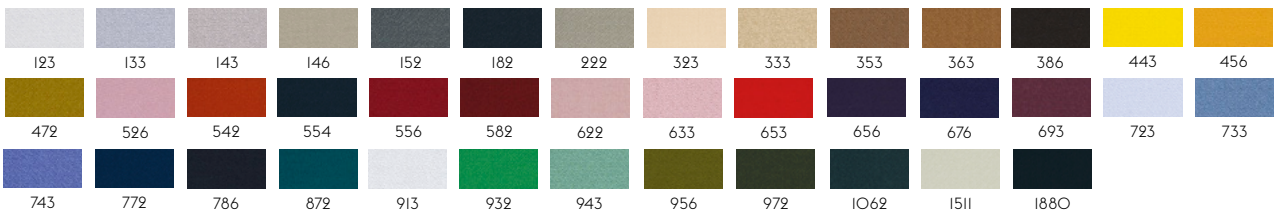

VIDAR BY KVADRAT

Designer: Raf Simons & Fanny Aronsen for Kvadrat.
Composition: 94% new wool, 6% nylon.
Durability: 100.000 Martindale / Lightfastness 6-7.
Sustainability: Natural fibres / Sustainable resource. Complies with Greenguard Gold Certification.

IO6