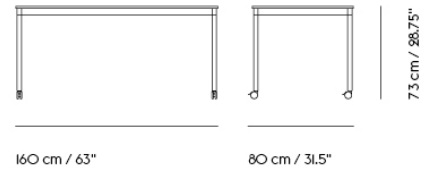

BASE TABLE / WITH CASTORS / 160 X 80 CM / 63 X 31.5"

Shipper Colli	2
Gross Weight (kg)	25.4
Net Weight (kg)	20.14
Base color options	White, Black
Warranty Period	10 years

Item No.	Color	Contract Price	Lead Time
Made-To-Order			
64446	Black Laminate/Plywood/Black	SEK 12.895,70	6 weeks
64566	Black Laminate/Plywood/White	SEK 12.895,70	6 weeks
64521	White Laminate/Plywood/Black	SEK 12.895,70	6 weeks
64641	White Laminate/Plywood/White	SEK 12.895,70	6 weeks
64476	Black Nanolaminate/Plywood/Black	SEK 15.905,70	6 weeks
64596	Black Nanolaminate/Plywood/White	SEK 15.905,70	6 weeks
64536	White Nanolaminate/Plywood/Black	SEK 15.905,70	6 weeks
64656	White Nanolaminate/Plywood/White	SEK 15.905,70	6 weeks
64471	Black Linoleum/Plywood/Black	SEK 14.185,70	6 weeks
64591	Black Linoleum/Plywood/White	SEK 14.185,70	6 weeks
64491	Lacquered Oak Veneer/Plywood/Black	SEK 14.615,70	6 weeks
64611	Lacquered Oak Veneer/Plywood/White	SEK 14.615,70	6 weeks
Extras			
28801	Power Outlet - Black	SEK 3.826,10	-