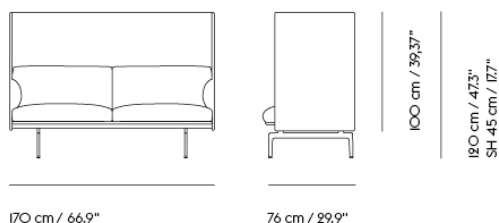

OUTLINE HIGHBACK SOFA 100 / 2-SEATER - BLACK BASE - SH: 45 CM / 17.7"

Shipper Colli	1
Gross Weight (kg)	85.84
Net Weight (kg)	71.6
Additional Information	Please note that the highback height for this product is 100 cm / 39.4"
Warranty Period	10 years

Item No.	Color	Contract Price	Lead Time
Made-To-Order			
69608	Remix - All Colors	SEK 35.255,70	6 weeks
69610	Canvas - All Colors	SEK 39.555,70	6 weeks
69609	Clara - All Colors	SEK 39.555,70	6 weeks
69602	Fiord - All Colors	SEK 39.555,70	6 weeks
69607	Rime - All Colors	SEK 39.555,70	6 weeks
69605	Steelcut - All Colors	SEK 39.555,70	6 weeks
69604	Steelcut Trio - All Colors	SEK 39.555,70	6 weeks
69606	Hallingdal - All Colors	SEK 43.860,00	6 weeks
69611	Divina - All Colors	SEK 45.145,70	6 weeks
69612	Divina MD - All Colors	SEK 45.145,70	6 weeks
69613	Divina Melange - All Colors	SEK 45.145,70	6 weeks
76262	Ecriture - All Colors	SEK 45.145,70	6 weeks
69620	Vidar - All Colors	SEK 45.145,70	6 weeks
Extras			
83061	Leather care set for Refine Leather	SEK 172,00	-
28801	Power Outlet - Black	SEK 3.826,10	-
COM/COL & Specials			
69615	COM - Textile	SEK 39.555,70	6-12 weeks
69619	COM - Imitation Leather	SEK 43.860,00	6-12 weeks