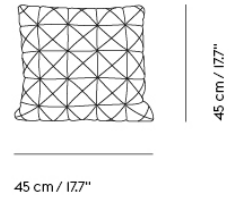

Shipper Colli 1
Gross Weight (kg) 1.5
Net Weight (kg) 1.3
Warranty Period 5 years

Item No.	Color	Contract Price	Lead Time
Ready-To-Ship			
11361	Black/White	SEK 1.074,10	-
11363	Green	SEK 1.074,10	-
11364	Tangerine	SEK 1.074,10	-
11362	Yellow	SEK 1.074,10	-