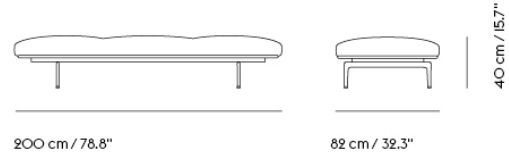

OUTLINE DAYBED / POLISHED ALUMINUM BASE

Shipper Colli	1
Gross Weight (kg)	50
Net Weight (kg)	40
Warranty Period	5 years

Item No.	Color	Contract Price	Lead Time
Made-To-Order			
69516	Remix - All Colors	SEK 22.785,70	6 weeks
69518	Canvas - All Colors	SEK 25.795,70	6 weeks
69517	Clara - All Colors	SEK 25.795,70	6 weeks
69510	Fiord - All Colors	SEK 25.795,70	6 weeks
69515	Rime - All Colors	SEK 25.795,70	6 weeks
69513	Steelcut - All Colors	SEK 25.795,70	6 weeks
69512	Steelcut Trio - All Colors	SEK 25.795,70	6 weeks
69514	Hallingdal - All Colors	SEK 27.515,70	6 weeks
69519	Divina - All Colors	SEK 27.945,70	6 weeks
69520	Divina MD - All Colors	SEK 27.945,70	6 weeks
69521	Divina Melange - All Colors	SEK 27.945,70	6 weeks
76258	Ecriture - All Colors	SEK 27.945,70	6 weeks
69528	Vidar - All Colors	SEK 27.945,70	6 weeks
Extras			
83061	Leather care set for Refine Leather	SEK 172,00	-
28801	Power Outlet - Black	SEK 3.826,10	-
COM/COL & Specials			
69523	COM - Textile	SEK 25.795,70	6-12 weeks
69527	COM - Imitation Leather	SEK 27.515,70	6-12 weeks
69526	COM - Leather	SEK 36.115,70	6-12 weeks