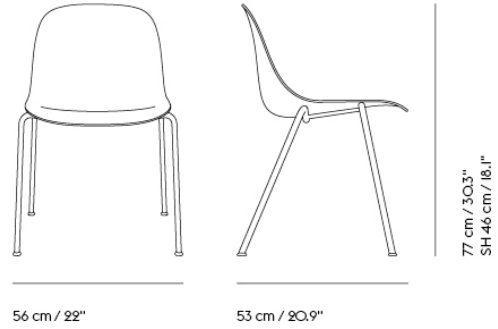

FIBER SIDE CHAIR A-BASE W. LINKING DEVICE

Shipper Colli	1
Gross Weight (kg)	10.3
Net Weight (kg)	7.4
Base color options	Chrome
Stacking	Up to 15 shell or 10 upholstered chairs can be stacked together
Warranty Period	10 years

Item No.	Color	Contract Price	Lead Time
Made-To-Order			
59021	Black/Chrome (Recycled Plastic)	SEK 2.450,10	3 weeks
59023	Dusty Green/Chrome (Recycled Plastic)	SEK 2.450,10	3 weeks
59022	Grey/Chrome (Recycled Plastic)	SEK 2.450,10	3 weeks
59025	Natural White/Chrome (Recycled Plastic)	SEK 2.450,10	3 weeks
59024	Ochre/Chrome (Recycled Plastic)	SEK 2.450,10	3 weeks
25356	Remix - All Colors	SEK 4.514,10	4 weeks
25364	Canvas - All Colors	SEK 5.327,70	4 weeks
25363	Clara - All Colors	SEK 5.327,70	4 weeks
59640	Fiord - All Colors	SEK 5.327,70	4 weeks
55048	Hero - All Colors	SEK 5.327,70	4 weeks
19755	Re-wool - All Colors	SEK 5.327,70	4 weeks
25359	Steelcut - All Colors	SEK 5.327,70	4 weeks
25360	Steelcut Trio - All Colors	SEK 5.327,70	4 weeks
25361	Hallingdal - All Colors	SEK 6.015,70	4 weeks
25362	Divina - All Colors	SEK 6.148,10	4 weeks
25365	Divina MD - All Colors	SEK 6.148,10	4 weeks
25366	Divina Melange - All Colors	SEK 6.148,10	4 weeks
59425	Ecriture - All Colors	SEK 6.148,10	4 weeks
59536	Vidar - All Colors	SEK 6.148,10	4 weeks

COM/COL & Specials