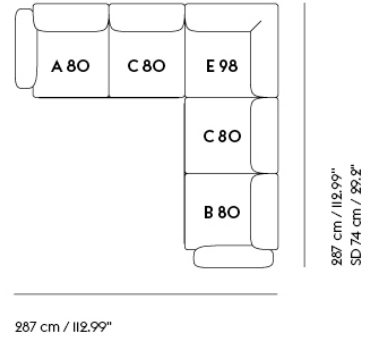

IN SITU MODULAR SOFA / CORNER - CONFIGURATION I

Shipper Colli IO
Gross Weight (kg) 249.4
Net Weight (kg) 192.2
Warranty Period IO years

Item No.	Color	Contract Price	Lead Time
Ready-To-Ship			
99832	Frame and Module - Ecriture 240/Black	SEK 83,845,70	-