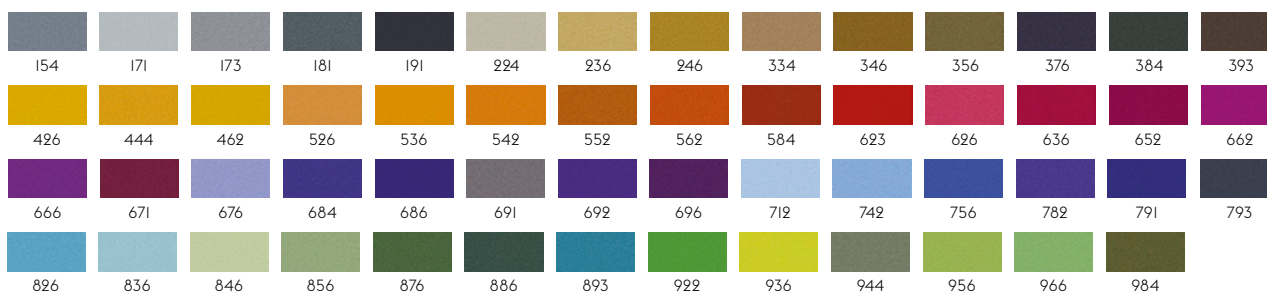

106

DIVINA BY KVADRAT

Designer: Finn Sködt.

Composition: 100% new wool.

Durability: 45.000 Martindale / Lightfastness 5-6.

Sustainability: Complies with both EU ecolabel "The Flower" and Greenguard Gold Certification.