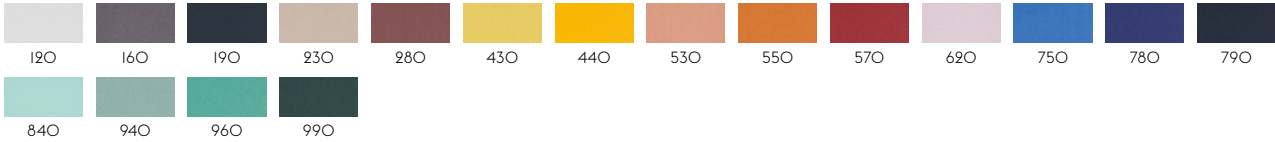

TWILL WEAVE BY KVADRAT

Designer: Jonathan Olivares.
Composition: 90% new wool (worsted), 10% nylon.
Durability: 60.000 Martindale / Lightfastness 5-7 (ISO I-8).
Sustainability: Complies with both EU ecolabel "The Flower" and Greenguard Gold Certification.

II0