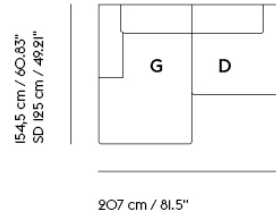

CONNECT SOFT MODULAR SOFA / 2-SEATER - CONFIGURATION 3

Shipper Colli 2
Gross Weight (kg) 113.2
Net Weight (kg) 86.4
Warranty Period 10 years

Item No.	Color	Contract Price	Lead Time
Made-To-Order			
96010	Re-wool 128	SEK 37,835,70	6 weeks