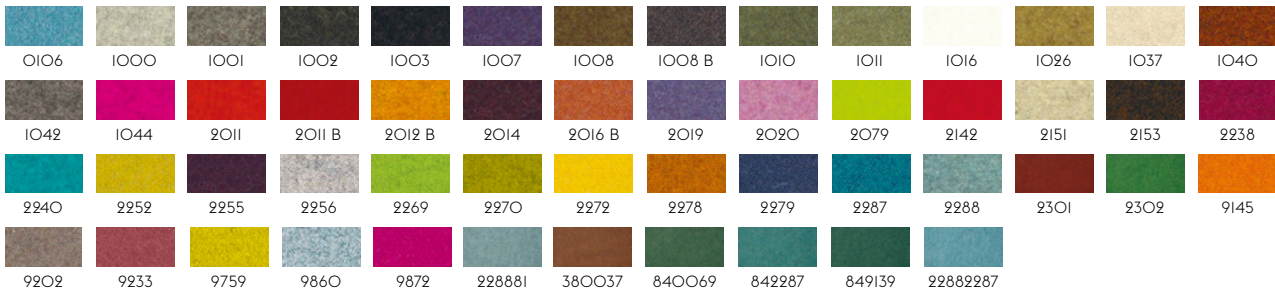

WOOLY BY NEVOTEX

Designer: Nevotex
Composition: 70% wool, 25% polyamide, 5% other fibres.
Durability: 150.000 Martindale / Lightfastness 6-8.

0091

Wooly is woven in 70% recycled wool, sourced from leftover materials of clothing production and other wool products. One kilo of pure new wool generates 9 kilograms of carbon dioxide when produced while processing one kilo of recycled wool only generates 0.5 kilograms of carbon dioxide. Furthermore, recycled wool has a positive environmental impact due to lessened water consumption and lower energy consumption.