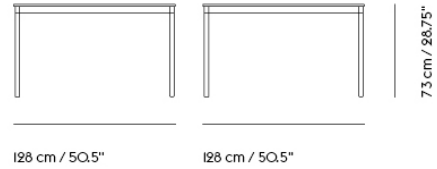

Shipper Colli	2
Gross Weight (kg)	29.8
Net Weight (kg)	22.44
Base color options	White, Black
Warranty Period	10 years

Item No.	Color	Contract Price	Lead Time
Made-To-Order			
64168	Black Laminate/Plywood/Black	SEK 11.605,70	6 weeks
64167	Black Laminate/Plywood/White	SEK 11.605,70	6 weeks
64166	White Laminate/Plywood/Black	SEK 11.605,70	6 weeks
64165	White Laminate/Plywood/White	SEK 11.605,70	6 weeks
64176	Black Nanolaminat/Plywood/Black	SEK 14.615,70	6 weeks
64175	Black Nanolaminat/Plywood/White	SEK 14.615,70	6 weeks
64174	White Nanolaminat/Plywood/Black	SEK 14.615,70	6 weeks
64173	White Nanolaminat/Plywood/White	SEK 14.615,70	6 weeks
64170	Black Linoleum/Plywood/Black	SEK 13.325,70	6 weeks
64169	Black Linoleum/Plywood/White	SEK 13.325,70	6 weeks
64805	Lacquered Oak Veneer/Plywood/Black	SEK 13.325,70	6 weeks
64804	Lacquered Oak Veneer/Plywood/White	SEK 13.325,70	6 weeks
Extras			
28801	Power Outlet - Black	SEK 3.826,10	-