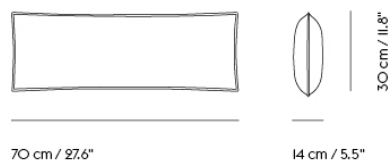

IN SITU MODULAR SOFA / CUSHION — 70 X 30 CM / 27.6 X 11.8"

Shipper Colli	1
Gross Weight (kg)	1.2
Net Weight (kg)	0.8
Warranty Period	10 years

Item No.	Color	Contract Price	Lead Time
Ready-To-Ship			
98871-240	Ecriture 240	SEK 1.629,70	-
Made-To-Order			
99042	Remix - All Colors	SEK 1.074,10	6 weeks
41302	Fiord - All Colors	SEK 1.285,70	6 weeks
95509	Re-wool - All Colors	SEK 1.285,70	6 weeks
41303	Hallingdal - All Colors	SEK 1.504,10	6 weeks
41304	Divina - All Colors	SEK 1.629,70	6 weeks
41305	Divina MD - All Colors	SEK 1.629,70	6 weeks
41306	Divina Melange - All Colors	SEK 1.629,70	6 weeks
98871	Ecriture - All Colors	SEK 1.629,70	6 weeks
41307	Vidar - All Colors	SEK 1.629,70	6 weeks
COM/COL & Specials			
41312	COM - Textile	SEK 1.285,70	6-12 weeks
41314	COM - Leather	SEK 2.880,10	6-12 weeks