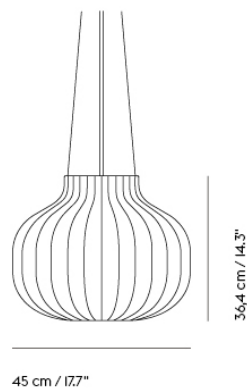

STRAND PENDANT LAMP / CLOSED Ø 45 CM / 17.7"

Shipper Colli	1
Gross Weight (kg)	4.29
Net Weight (kg)	2.1
Warranty Period	5 years

Item No.	Color	Contract Price	Lead Time
Ready-To-Ship			
22368	White - Closed	SEK 5.202,10	-