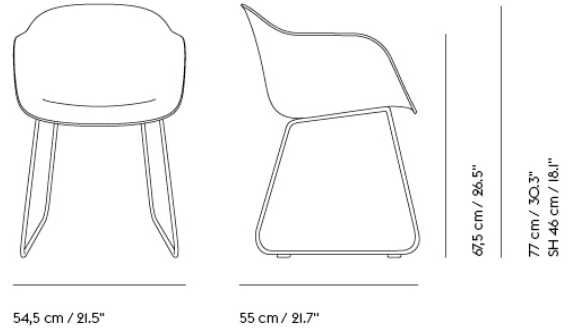

Shipper Colli	1
Gross Weight (kg)	9
Net Weight (kg)	7.4
Base color options	Anthracite Black, Grey, Dusty Green or White
Warranty Period	10 years

Item No.	Color	Contract Price	Lead Time
Made-To-Order			
58973	Black/Anthracite Black (Recycled Plastic)	SEK 2.661,70	3 weeks
59059	Dusty Green/Dusty Green (Recycled Plastic)	SEK 2.661,70	3 weeks
58974	Grey/Grey (Recycled Plastic)	SEK 2.661,70	3 weeks
58975	Natural White/White (Recycled Plastic)	SEK 2.661,70	3 weeks
59060	Ochre/Anthracite Black (Recycled Plastic)	SEK 2.661,70	3 weeks
24107	Remix - All Colors	SEK 4.983,70	4 weeks
24114	Canvas - All Colors	SEK 5.804,10	4 weeks
24113	Clara - All Colors	SEK 5.804,10	4 weeks
59549	Fiord - All Colors	SEK 5.804,10	4 weeks
55002	Hero - All Colors	SEK 5.804,10	4 weeks
19661	Re-wool - All Colors	SEK 5.804,10	4 weeks
24108	Steelcut - All Colors	SEK 5.804,10	4 weeks
24109	Steelcut Trio - All Colors	SEK 5.804,10	4 weeks
24110	Hallingdal - All Colors	SEK 6.492,10	4 weeks
24111	Divina - All Colors	SEK 6.578,10	4 weeks
24115	Divina MD - All Colors	SEK 6.578,10	4 weeks
24116	Divina Melange - All Colors	SEK 6.578,10	4 weeks
59332	Ecriture - All Colors	SEK 6.578,10	4 weeks
59443	Vidar - All Colors	SEK 6.578,10	4 weeks

Extras