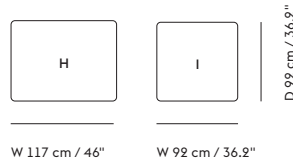

FREESTANDING MODULES