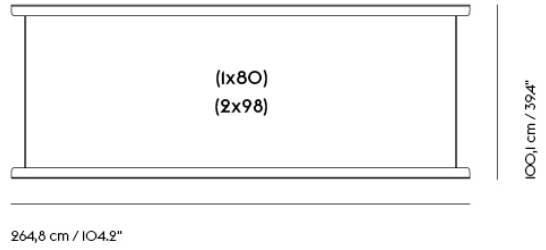

**IN SITU MODULAR SOFA / FRAME
SECTION (1 X 80 + 2 X 98)**

Shipper Colli 1
Gross Weight (kg) 33
Net Weight (kg) 28.02
Warranty Period 10 years

Item No.	Color	Contract Price	Lead Time
Ready-To-Ship			
41562	Black - 1 x 80 + 2 x 98	SEK 5.546,10	-