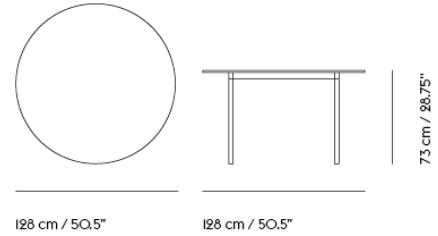

Shipper Colli	2
Gross Weight (kg)	23.5
Net Weight (kg)	18.75
Base color options	White, Black
Warranty Period	10 years

Item No.	Color	Contract Price	Lead Time
Made-To-Order			
64108	Black Laminate/Plywood/Black	SEK 10.315,70	6 weeks
64107	Black Laminate/Plywood/White	SEK 10.315,70	6 weeks
64106	White Laminate/Plywood/Black	SEK 10.315,70	6 weeks
64105	White Laminate/Plywood/White	SEK 10.315,70	6 weeks
64116	Black Nanolaminat/Plywood/Black	SEK 14.185,70	6 weeks
64115	Black Nanolaminat/Plywood/White	SEK 14.185,70	6 weeks
64114	White Nanolaminat/Plywood/Black	SEK 14.185,70	6 weeks
64113	White Nanolaminat/Plywood/White	SEK 14.185,70	6 weeks
64110	Black Linoleum/Plywood/Black	SEK 12.465,70	6 weeks
64109	Black Linoleum/Plywood/White	SEK 12.465,70	6 weeks
64799	Lacquered Oak Veneer/Plywood/Black	SEK 12.895,70	6 weeks
64798	Lacquered Oak Veneer/Plywood/White	SEK 12.895,70	6 weeks