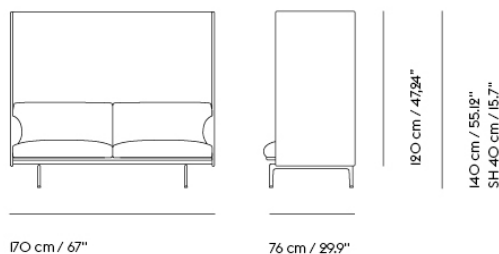

OUTLINE HIGHBACK SOFA 120 / 2-SEATER - BLACK BASE

Shipper Colli	1
Gross Weight (kg)	54
Net Weight (kg)	38
Additional Information	Please note that the highback height for this product is 120 cm / 47.2"
Warranty Period	10 years

Item No.	Color	Contract Price	Lead Time
Made-To-Order			
75334	Remix - All Colors	SEK 37.835,70	6 weeks
75414	Canvas - All Colors	SEK 42.995,70	6 weeks
75374	Clara - All Colors	SEK 42.995,70	6 weeks
75094	Fiord - All Colors	SEK 42.995,70	6 weeks
75294	Rime - All Colors	SEK 42.995,70	6 weeks
75214	Steelcut - All Colors	SEK 42.995,70	6 weeks
75174	Steelcut Trio - All Colors	SEK 42.995,70	6 weeks
75254	Hallingdal - All Colors	SEK 45.145,70	6 weeks
75454	Divina - All Colors	SEK 46.435,70	6 weeks
75494	Divina MD - All Colors	SEK 46.435,70	6 weeks
75534	Divina Melange - All Colors	SEK 46.435,70	6 weeks
76108	Ecriture - All Colors	SEK 46.435,70	6 weeks
75654	Vidar - All Colors	SEK 46.435,70	6 weeks
Extras			
28801	Power Outlet - Black	SEK 3.826,10	-
COM/COL & Specials			
75900	COM - Textile	SEK 42.995,70	6-12 weeks
75976	COM - Leather	SEK 71.375,70	6-12 weeks