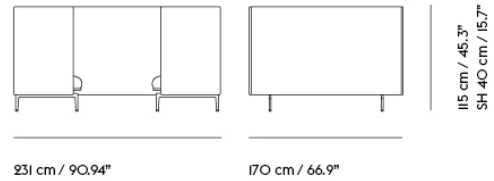

OUTLINE HIGHBACK CABIN 100 / 2-SEATER - POLISHED ALUMINUM BASE

Shipper Colli	3
Gross Weight (kg)	69
Net Weight (kg)	52
Warranty Period	10 years

Item No.	Color	Contract Price	Lead Time
Made-To-Order			
80876	Remix - All Colors	SEK 73.955,70	6 weeks
80948	Canvas - All Colors	SEK 85.135,70	6 weeks
80912	Clara - All Colors	SEK 85.135,70	6 weeks
80660	Fiord - All Colors	SEK 85.135,70	6 weeks
80840	Rime - All Colors	SEK 85.135,70	6 weeks
80768	Steelcut - All Colors	SEK 85.135,70	6 weeks
80732	Steelcut Trio - All Colors	SEK 85.135,70	6 weeks
80804	Hallingdal - All Colors	SEK 90.725,70	6 weeks
80984	Divina - All Colors	SEK 92.015,70	6 weeks
81020	Divina MD - All Colors	SEK 92.015,70	6 weeks
81056	Divina Melange - All Colors	SEK 92.015,70	6 weeks
76170	Ecriture - All Colors	SEK 92.015,70	6 weeks
81164	Vidar - All Colors	SEK 92.015,70	6 weeks
Extras			
28801	Power Outlet - Black	SEK 3.826,10	-
COM/COL & Specials			
75948	COM - Textile	SEK 83.415,70	6-12 weeks
76024	COM - Leather	SEK 137.595,70	6-12 weeks