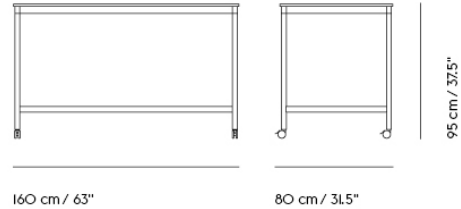

BASE HIGH TABLE / WITH CASTORS / 160 X 80 H: 95 CM / 63 X 31.5 H: 37.4"

Shipper Colli	2
Gross Weight (kg)	35.4
Net Weight (kg)	29.67
Base color options	Black, White
Warranty Period	10 years

Item No.	Color	Contract Price	Lead Time
Made-To-Order			
64311	Black Laminate/Plywood/Black	SEK 18.055,70	8 weeks
64375	Black Laminate/Plywood/White	SEK 18.055,70	8 weeks
64351	White Laminate/Plywood/Black	SEK 18.055,70	8 weeks
64414	White Laminate/Plywood/White	SEK 18.055,70	8 weeks
64327	Black Nanolaminat/Plywood/Black	SEK 21.495,70	8 weeks
64391	Black Nanolaminat/Plywood/White	SEK 21.495,70	8 weeks
64359	White Nanolaminat/Plywood/Black	SEK 21.495,70	8 weeks
64423	White Nanolaminat/Plywood/White	SEK 21.495,70	8 weeks
64318	Black Linoleum/Plywood/Black	SEK 19.775,70	8 weeks
64382	Black Linoleum/Plywood/White	SEK 19.775,70	8 weeks
64335	Lacquered Oak Veneer/Plywood/Black	SEK 20.205,70	8 weeks
64399	Lacquered Oak Veneer/Plywood/White	SEK 20.205,70	8 weeks
Extras			
28801	Power Outlet - Black	SEK 3.826,10	-