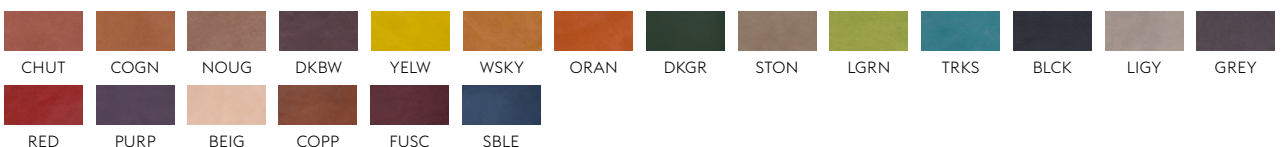

LEATHER OPTIONS

At Muuto, we work with some of the leading European leather suppliers to ensure that the leather used for our designs is always of the highest possible standard. Our leather options range from the Refine Leather, a modern and sleek full-grain leather with a soft touch, over Easy Leather, a lightly buffed natural grain leather with a soft and waxy feel along with a matte look, to our Endure Leather, a pliable and extremely durable semi-aniline leather ideal for hard contract environments.

EASY LEATHER

Lightly Buffed Natural Grain Leather
Raw material: Designed and processed in Italy. The leather is dyed through, chrome tanned and finishing is with resins and pigments.

ENDURE LEATHER

Semi-aniline leather with high durability, making it ideal for contract environments.
Raw material: Leather from Scandinavian raw hides.
The leather is dyed through a chrome free tanning process. Also available in custom colors in a minimum of 1 hide.

REFINE LEATHER

Aniline Leather.
Raw material: Grain leather from European raw hides. The leather is dyed through, chrome tanned and produced without the use of PCP and CFC which can be damaging to the environment.

CREM