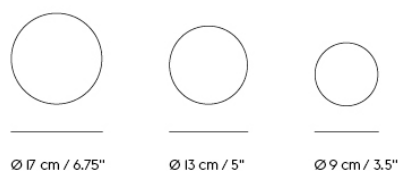

Shipper Colli 1
Gross Weight (kg) 1.2
Net Weight (kg) 0.77
Set of 5 Consists of 1x Ø 17 cm / 6.75", 1x Ø 13 cm / 5" and 3x Ø 9 cm / 3.5"
Warranty Period 5 years

Item No.	Color	Contract Price	Lead Time
Ready-To-Ship			
03002	Black	SEK 988,10	-
03012	Grey ***	SEK 988,10	-
03001	Oak	SEK 988,10	-
03352	Off-White	SEK 988,10	-
Extras			
83001	Screw for Dots Wood and Ceramic	SEK 9,50	-