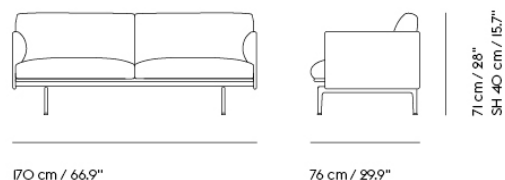

OUTLINE STUDIO SOFA / 170 CM / 66.9" - BLACK BASE

Shipper Colli	1
Gross Weight (kg)	64
Net Weight (kg)	50
Warranty Period	10 years

Item No.	Color	Contract Price	Lead Time
Made-To-Order			
69296	Remix - All Colors	SEK 26.225,70	6 weeks
69298	Canvas - All Colors	SEK 30.095,70	6 weeks
69297	Clara - All Colors	SEK 30.095,70	6 weeks
69290	Fiord - All Colors	SEK 30.095,70	6 weeks
69295	Rime - All Colors	SEK 30.095,70	6 weeks
69293	Steelcut - All Colors	SEK 30.095,70	6 weeks
69292	Steelcut Trio - All Colors	SEK 30.095,70	6 weeks
69294	Hallingdal - All Colors	SEK 32.675,70	6 weeks
69299	Divina - All Colors	SEK 34.395,70	6 weeks
69300	Divina MD - All Colors	SEK 34.395,70	6 weeks
69301	Divina Melange - All Colors	SEK 34.395,70	6 weeks
76248	Ecriture - All Colors	SEK 34.395,70	6 weeks
69308	Vidar - All Colors	SEK 34.395,70	6 weeks
Extras			
83061	Leather care set for Refine Leather	SEK 172,00	-
28801	Power Outlet - Black	SEK 3.826,10	-
COM/COL & Specials			
69303	COM - Textile	SEK 30.095,70	6-12 weeks
69307	COM - Imitation Leather	SEK 32.675,70	6-12 weeks
69306	COM - Leather	SEK 46.435,70	6-12 weeks