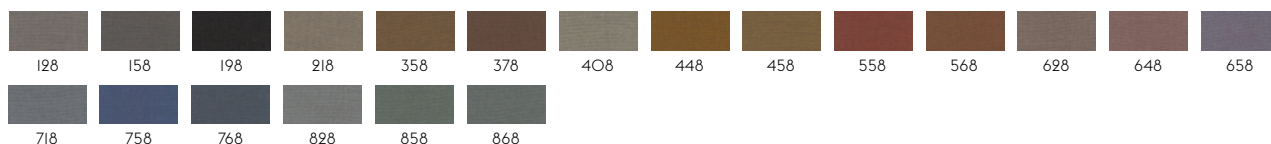

RE-WOOL BY KVADRAT

Designer: Margrethe Odgaard.
Composition: 45% new wool worsted, 45% recycled wool, 10% nylon.
Durability: 100.000 Martindale / Lightfastness 5-7 (ISO I-8).
Sustainability: Complies with both EU ecolabel "The Flower" and Greenguard Gold Certification.

108