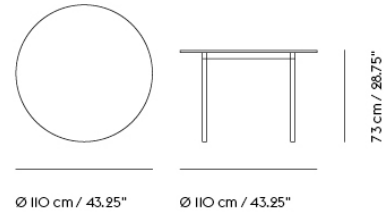

BASE ROUND TABLE / Ø 110 CM / 43.3"

Shipper Colli	2
Gross Weight (kg)	19.1
Net Weight (kg)	14
Base color options	White, Black
Warranty Period	10 years

Item No.	Color	Contract Price	Lead Time
Ready-To-Ship			
64086	White Laminate/Plywood/Black	SEK 10.315,70	-
64085	White Laminate/Plywood/White	SEK 10.315,70	-
64090	Black Linoleum/Plywood/Black	SEK 11.605,70	-
64089	Black Linoleum/Plywood/White	SEK 11.605,70	-
Made-To-Order			
64088	Black Laminate/Plywood/Black	SEK 10.315,70	6 weeks
64087	Black Laminate/Plywood/White	SEK 10.315,70	6 weeks
64096	Black Nanolaminate/Plywood/Black	SEK 13.325,70	6 weeks
64095	Black Nanolaminate/Plywood/White	SEK 13.325,70	6 weeks
64094	White Nanolaminate/Plywood/Black	SEK 13.325,70	6 weeks
64093	White Nanolaminate/Plywood/White	SEK 13.325,70	6 weeks
64797	Lacquered Oak Veneer/Plywood/Black	SEK 11.605,70	6 weeks
64796	Lacquered Oak Veneer/Plywood/White	SEK 11.605,70	6 weeks