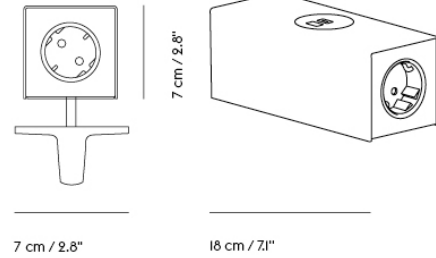

Shipper Colli 1
Gross Weight (kg) 1.5
Net Weight (kg) 1.4
Please note The connector pins in this product contains lead, CAS no. 7439-92-1
Warranty Period 5 years

Item No.	Color	Contract Price	Lead Time
Ready-To-Ship			
39967-BLCK	Black	SEK 3.138,10	-
39967-GREY	Grey	SEK 3.138,10	-