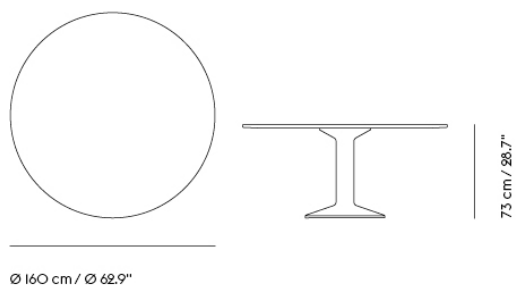

Shipper Colli	2
Gross Weight (kg)	106.406
Net Weight (kg)	74.217
Please note	Other color combinations are available upon request
Warranty Period	10 years

Item No.	Color	Contract Price	Lead Time
Ready-To-Ship			
32827	Dark Oiled Oak/Black	SEK 42.995,70	-
32829	Dark Oiled Oak/Dark Red	SEK 42.995,70	-
32828	Dark Oiled Oak/Grey	SEK 42.995,70	-
32830	Oiled Oak/Black	SEK 42.995,70	-
32832	Oiled Oak/Dark Red	SEK 42.995,70	-
32831	Oiled Oak/Grey	SEK 42.995,70	-