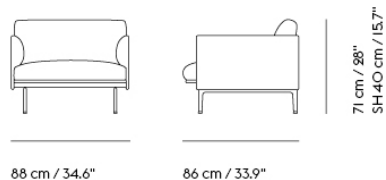

OUTLINE CORNER SOFA / POLISHED ALUMINUM BASE

255 cm / 100.4"

255 cm / 100.4"

71 cm / 28"
SH 40 cm / 15.7"

Shipper Colli	2
Gross Weight (kg)	122
Net Weight (kg)	112
Warranty Period	10 years

Item No.	Color	Contract Price	Lead Time
Made-To-Order			
67766	Remix - All Colors	SEK 58.475,70	6 weeks
67768	Canvas - All Colors	SEK 67.935,70	6 weeks
67767	Clara - All Colors	SEK 67.935,70	6 weeks
67762	Fiord - All Colors	SEK 67.935,70	6 weeks
67764	Steelcut - All Colors	SEK 67.935,70	6 weeks
67765	Hallingdal - All Colors	SEK 73.095,70	6 weeks
67769	Divina - All Colors	SEK 75.245,70	6 weeks
67770	Divina MD - All Colors	SEK 75.245,70	6 weeks
67771	Divina Melange - All Colors	SEK 75.245,70	6 weeks
76234	Ecriture - All Colors	SEK 75.245,70	6 weeks
67778	Vidar - All Colors	SEK 75.245,70	6 weeks
Extras			
83061	Leather care set for Refine Leather	SEK 172,00	-
28801	Power Outlet - Black	SEK 3.826,10	-
COM/COL & Specials			
67775	COM - Textile	SEK 67.935,70	6-12 weeks
67776	COM - Imitation Leather	SEK 73.095,70	6-12 weeks
67777	COM - Leather	SEK 101.905,70	6-12 weeks