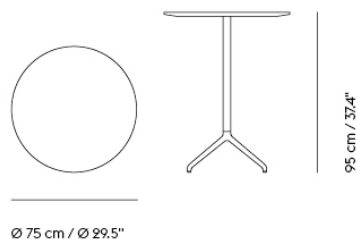

STILL CAFÉ TABLE / Ø 75 H: 95 CM / Ø 29.5 H: 37.4"

Shipper Colli	2
Gross Weight (kg)	17.5
Net Weight (kg)	12.648
Base color options	Black, White
Warranty Period	10 years

Item No.	Color	Contract Price	Lead Time
Ready-To-Ship			
31147	Black Nanolaminate/Black	SEK 6.234,10	-
31146	Black Nanolaminate/White	SEK 6.234,10	-
31145	White Nanolaminate/Black	SEK 6.234,10	-
31144	White Nanolaminate/White	SEK 6.234,10	-
Made-To-Order			
65546	Black Linoleum/Black	SEK 6.234,10	6 weeks
65545	Black Linoleum/White	SEK 6.234,10	6 weeks