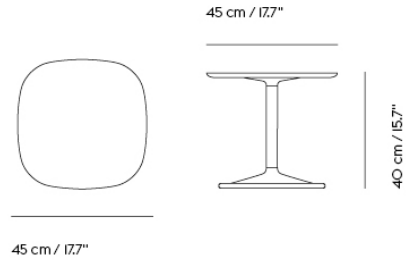

SOFT SIDE TABLE / 45 X 45 H: 40 CM / 17.7 X 17.7 H: 15.7"

Shipper Colli 2
Gross Weight (kg) 8.939
Net Weight (kg) 7.649
Warranty Period 10 years

Item No.	Color	Contract Price	Lead Time
Ready-To-Ship			
13972	Solid Oak/Off-White	SEK 4.639,70	-
13973	Solid Smoked Oak/Black	SEK 4.639,70	-