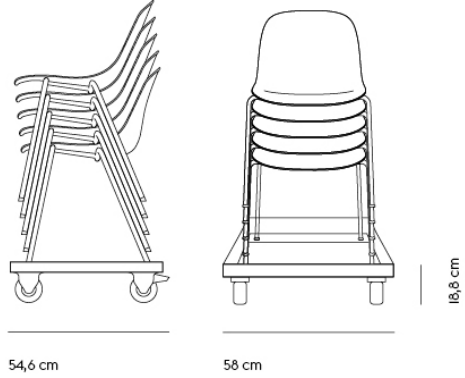

FIBER SIDE CHAIR A-BASE TRANSPORT TROLLEY

- Shipper Colli   1
- Gross Weight (kg)   14.65
- Net Weight (kg)   14.6
- Stacking information   We recommend stacking a maximum of 15 chairs
- Stacking information   Stack up to 15 non-upholstered chairs or 10 upholstered on Trolley.
- Warranty Period   5 years

Item No.	Color	Contract Price	Lead Time
Ready-To-Ship			
18264	Black	SEK 6.234,10	-