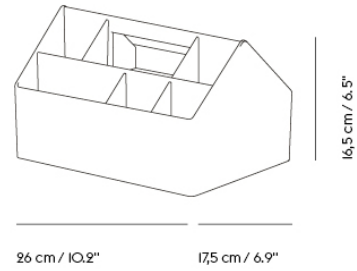

Shipper Colli 1
Gross Weight (kg) 0.95
Net Weight (kg) 0.8
Warranty Period 5 years

Item No.	Color	Contract Price	Lead Time
Ready-To-Ship			
12341	Burnt Orange	SEK 403,30	-
12342	Grey	SEK 403,30	-
12343	Midnight Blue	SEK 403,30	-