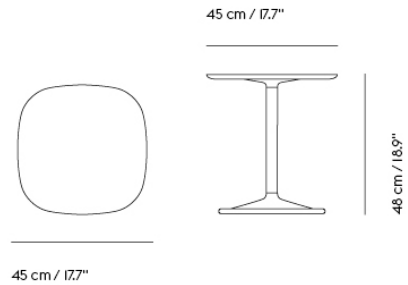

SOFT SIDE TABLE / 45 X 45 H: 48 CM / 17.7 X 17.7 H: 18.9"

Shipper Colli 2
Gross Weight (kg) 9.02
Net Weight (kg) 7.73
Warranty Period 10 years

Item No.	Color	Contract Price	Lead Time
Ready-To-Ship			
13978	Solid Oak/Off-White	SEK 4.639,70	-
13979	Solid Smoked Oak/Black	SEK 4.639,70	-