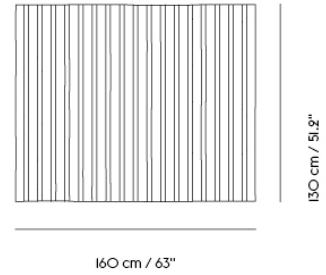

Shipper Colli 1
Gross Weight (kg) 1.6
Net Weight (kg) 1.5
Warranty Period 5 years

Item No.	Color	Contract Price	Lead Time
Ready-To-Ship			
80232	Dark Grey ***	SEK 3.482,10	-
80233	Midnight Blue ***	SEK 3.482,10	-