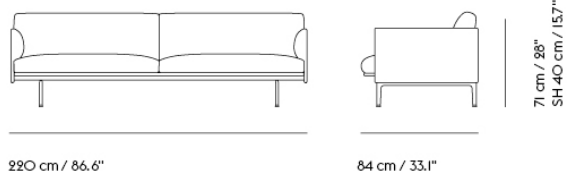

Shipper Colli |
Gross Weight (kg) 74
Net Weight (kg) 69
Warranty Period 10 years

Item No.	Color	Contract Price	Lead Time
Ready-To-Ship			
27028-163	Remix 163/Black	SEK 30.955,70	-
Made-To-Order			
27028	Remix - All Colors	SEK 30.955,70	6 weeks
27030	Canvas - All Colors	SEK 36.545,70	6 weeks
27029	Clara - All Colors	SEK 36.545,70	6 weeks
27022	Fiord - All Colors	SEK 36.545,70	6 weeks
27027	Rime - All Colors	SEK 36.545,70	6 weeks
27025	Steelcut - All Colors	SEK 36.545,70	6 weeks
27024	Steelcut Trio - All Colors	SEK 36.545,70	6 weeks
27026	Hallingdal - All Colors	SEK 38.265,70	6 weeks
27031	Divina - All Colors	SEK 40.415,70	6 weeks
27032	Divina MD - All Colors	SEK 40.415,70	6 weeks
27033	Divina Melange - All Colors	SEK 40.415,70	6 weeks
76189	Ecriture - All Colors	SEK 40.415,70	6 weeks
27040	Vidar - All Colors	SEK 40.415,70	6 weeks
Extras			
83061	Leather care set for Refine Leather	SEK 172,00	-
28801	Power Outlet - Black	SEK 3.826,10	-

COM/COL & Specials