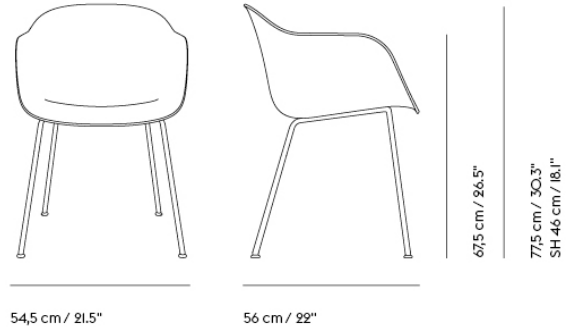

Shipper Colli	1
Gross Weight (kg)	9
Net Weight (kg)	6
Base color options	Anthracite Black, Chrome, Dusty Green, Grey or White
Warranty Period	10 years

Item No.	Color	Contract Price	Lead Time
Ready-To-Ship			
58968	Black/Anthracite Black (Recycled Plastic)	SEK 2.661,70	-
58970	Dusty Green/Dusty Green (Recycled Plastic)	SEK 2.661,70	-
58969	Grey/Grey (Recycled Plastic)	SEK 2.661,70	-
58972	Natural White/White (Recycled Plastic)	SEK 2.661,70	-
58971	Ochre/Anthracite Black (Recycled Plastic)	SEK 2.661,70	-
Made-To-Order			
59050	Black/Chrome (Recycled Plastic)	SEK 2.661,70	3 weeks
59052	Dusty Green/Chrome (Recycled Plastic)	SEK 2.661,70	3 weeks
59051	Grey/Chrome (Recycled Plastic)	SEK 2.661,70	3 weeks
59054	Natural White/Chrome (Recycled Plastic)	SEK 2.661,70	3 weeks
59053	Ochre/Chrome (Recycled Plastic)	SEK 2.661,70	3 weeks
20014	Remix - All Colors	SEK 4.983,70	4 weeks
23011	Canvas - All Colors	SEK 5.804,10	4 weeks
23010	Clara - All Colors	SEK 5.804,10	4 weeks
23009	Fiord - All Colors	SEK 5.804,10	4 weeks
55000	Hero - All Colors	SEK 5.804,10	4 weeks
19660	Re-wool - All Colors	SEK 5.804,10	4 weeks
20015	Steelcut - All Colors	SEK 5.804,10	4 weeks
20016	Steelcut Trio - All Colors	SEK 5.804,10	4 weeks
20017	Hallingdal - All Colors	SEK 6.492,10	4 weeks
20018	Divina - All Colors	SEK 6.578,10	4 weeks