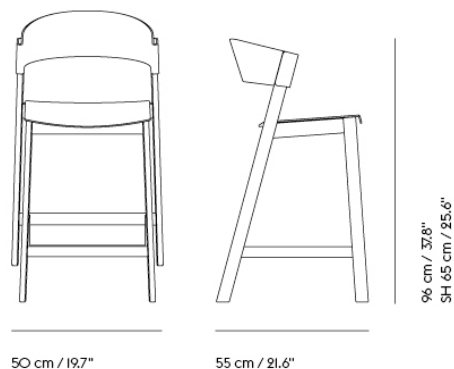

Shipper Colli	1
Gross Weight (kg)	8.75
Net Weight (kg)	5.85
Base color options	Black, Dark Beige, Green, Midnight Blue, Oak or Stained Dark Brown
Warranty Period	10 Years

Item No.	Color	Contract Price	Lead Time
Ready-To-Ship			
33202	Black	SEK 5.202,10	-
33207	Dark Beige	SEK 5.202,10	-
33204	Green	SEK 5.202,10	-
33206	Midnight Blue	SEK 5.202,10	-
33201	Oak	SEK 5.202,10	-
33205	Stained Dark Brown	SEK 5.202,10	-
Made-To-Order			
33221	Remix - All Colors	SEK 6.015,70	7 weeks
33229	Canvas - All Colors	SEK 6.492,10	7 weeks
33228	Clara - All Colors	SEK 6.492,10	7 weeks
33239	Fiord - All Colors	SEK 6.492,10	7 weeks
33236	Re-wool - All Colors	SEK 6.492,10	7 weeks
33222	Steelcut - All Colors	SEK 6.492,10	7 weeks
33223	Steelcut Trio - All Colors	SEK 6.492,10	7 weeks
33224	Hallingdal - All Colors	SEK 6.578,10	7 weeks
33225	Divina - All Colors	SEK 6.703,70	7 weeks
33226	Divina MD - All Colors	SEK 6.703,70	7 weeks
33227	Divina Melange - All Colors	SEK 6.703,70	7 weeks
33237	Ecriture - All Colors	SEK 6.703,70	7 weeks
33238	Vidar - All Colors	SEK 6.703,70	7 weeks