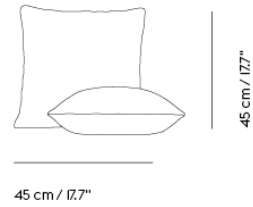

MINGLE CUSHION / 45 X 45 CM / 17.7 X 17.7"

Shipper Colli 1
Gross Weight (kg) 0.541
Net Weight (kg) 0.534
Warranty Period 5 years

Item No.	Color	Contract Price	Lead Time
Ready-To-Ship			
97406	Copper Brown / Light Blue	SEK 1.074,10	-
97404	Light Blue / Mint	SEK 1.074,10	-
97401	Light Green	SEK 1.074,10	-
97400	Light Yellow	SEK 1.074,10	-
97403	Midnight Blue	SEK 1.074,10	-
97407	Rose / Petroleum	SEK 1.074,10	-
97405	Sand / Lilac	SEK 1.074,10	-
97402	Taupe	SEK 1.074,10	-