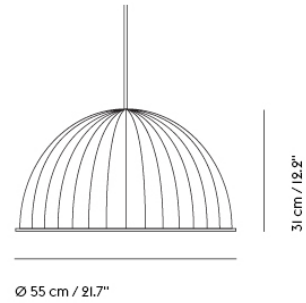

UNDER THE BELL PENDANT LAMP / Ø 55 CM / 21.7"

Shipper Colli	1
Gross Weight (kg)	3
Net Weight (kg)	1.45
Warranty Period	5 years

Item No.	Color	Contract Price	Lead Time
Ready-To-Ship			
21361	Black	SEK 4.639,70	-
21364	Dark Green	SEK 4.639,70	-
21362	Grey	SEK 4.639,70	-
21363	White Mélange	SEK 4.639,70	-
Extras			
60362	Under the Bell Cord - Black (per linear meter)	SEK 27,00	-
60364	Under the Bell Cord - Dark Green (per linear meter)	SEK 27,00	-
60363	Under the Bell Cord - Grey (per linear meter)	SEK 27,00	-
60361	Under the Bell Cord - White Mélange (per linear meter)	SEK 27,00	-
24050	Ceiling Cap - White	SEK 116,10	-