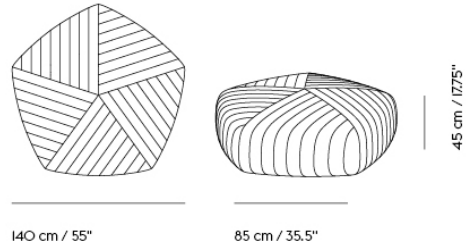

Shipper Colli 1
Gross Weight (kg) 56
Net Weight (kg) 41
Warranty Period 10 years

Item No.	Color	Contract Price	Lead Time
Made-To-Order			
97146	Remix - All Colors	SEK 21.065,70	6 weeks
97123	Canvas - All Colors	SEK 22.355,70	6 weeks
97128	Fiord - All Colors	SEK 22.355,70	6 weeks
97142	Rime - All Colors	SEK 22.355,70	6 weeks
97121	Steelcut - All Colors	SEK 22.355,70	6 weeks
97148	Steelcut Trio - All Colors	SEK 22.355,70	6 weeks
97126	Divina - All Colors	SEK 26.655,70	6 weeks
97125	Divina MD - All Colors	SEK 26.655,70	6 weeks
97127	Divina Melange - All Colors	SEK 26.655,70	6 weeks
COM/COL & Specials			
97129	COM - Textile	SEK 22.355,70	6 weeks