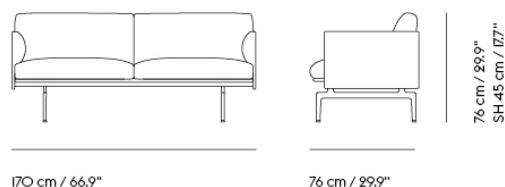

OUTLINE STUDIO SOFA / 170 CM / 66.9" - BLACK BASE - SH: 45 CM / 17.7"

Shipper Colli	1
Gross Weight (kg)	64
Net Weight (kg)	50
Warranty Period	10 years

Item No.	Color	Contract Price	Lead Time
Made-To-Order			
73613	Remix - All Colors	SEK 26.225,70	6 weeks
73615	Canvas - All Colors	SEK 30.095,70	6 weeks
73614	Clara - All Colors	SEK 30.095,70	6 weeks
73607	Fiord - All Colors	SEK 30.095,70	6 weeks
73612	Rime - All Colors	SEK 30.095,70	6 weeks
73610	Steelcut - All Colors	SEK 30.095,70	6 weeks
73609	Steelcut Trio - All Colors	SEK 30.095,70	6 weeks
73611	Hallingdal - All Colors	SEK 32.675,70	6 weeks
73616	Divina - All Colors	SEK 34.395,70	6 weeks
73617	Divina MD - All Colors	SEK 34.395,70	6 weeks
73618	Divina Melange - All Colors	SEK 34.395,70	6 weeks
76290	Ecriture - All Colors	SEK 34.395,70	6 weeks
73625	Vidar - All Colors	SEK 34.395,70	6 weeks
Extras			
83061	Leather care set for Refine Leather	SEK 172,00	-
28801	Power Outlet - Black	SEK 3.826,10	-
COM/COL & Specials			
73620	COM - Textile	SEK 30.095,70	6-12 weeks
73624	COM - Imitation Leather	SEK 32.675,70	6-12 weeks
73623	COM - Leather	SEK 46.435,70	6-12 weeks