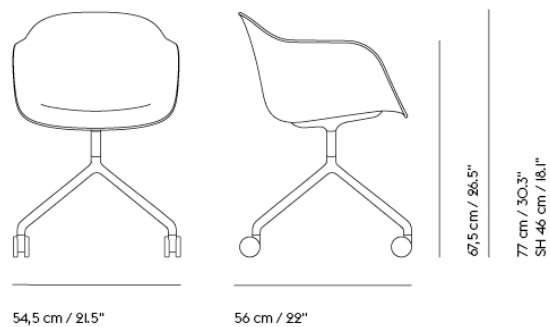

FIBER ARMCHAIR / SWIVEL BASE W. CASTORS - FRONT UPHOLSTERY

Shipper Colli	1
Gross Weight (kg)	11.9
Net Weight (kg)	7
Base color options	Anthracite Black, Grey, Dusty Green or Polished Aluminum with black castors. White with white castors.
Shell Color Options	Black, Grey, Natural White or Ochre
Warranty Period	10 years

Item No.	Color	Contract Price	Lead Time
Made-To-Order			
29244	Remix - Matching Shell/Base	SEK 6.359,70	4 weeks
29245	Remix - Ochre Shell/Base	SEK 6.359,70	4 weeks
29260	Canvas - Matching Shell/Base	SEK 7.180,10	4 weeks
29261	Canvas - Ochre Shell/Base	SEK 7.180,10	4 weeks
29258	Clara - Matching Shell/Base	SEK 7.180,10	4 weeks
29259	Clara - Ochre Shell/Base	SEK 7.180,10	4 weeks
59576	Fiord - Matching Shell/Base	SEK 7.180,10	4 weeks
59577	Fiord - Ochre Shell/Base	SEK 7.180,10	4 weeks
55071	Hero - Matching Shell/Base	SEK 7.180,10	4 weeks
55072	Hero - Ochre Shell/Base	SEK 7.180,10	4 weeks
19691	Re-wool - Matching Shell/Base	SEK 7.180,10	4 weeks
19692	Re-wool - Ochre Shell/Base	SEK 7.180,10	4 weeks
29246	Steelcut - Matching Shell/Base	SEK 7.180,10	4 weeks
29247	Steelcut - Ochre Shell/Base	SEK 7.180,10	4 weeks
29248	Steelcut Trio - Matching Shell/Base	SEK 7.180,10	4 weeks
29249	Steelcut Trio - Ochre Shell/Base	SEK 7.180,10	4 weeks
29250	Hallingdal - Matching Shell/Base	SEK 7.868,10	4 weeks
29251	Hallingdal - Ochre Shell/Base	SEK 7.868,10	4 weeks
29252	Divina - Matching Shell/Base	SEK 7.993,70	4 weeks
29253	Divina - Ochre Shell/Base	SEK 7.993,70	4 weeks
29262	Divina MD - Matching Shell/Base	SEK 7.993,70	4 weeks