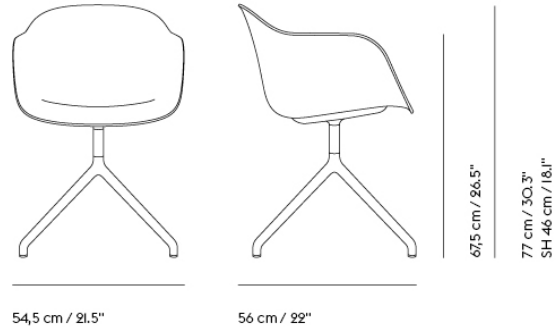

Shipper Colli	1
Gross Weight (kg)	10.3
Net Weight (kg)	9.8
Base color options	Anthracite Black, White, Grey, Dusty Green or Polished Aluminum.
Warranty Period	10 years

Item No.	Color	Contract Price	Lead Time
Made-To-Order			
58976	Black/Anthracite Black (Recycled Plastic)	SEK 3.693,70	3 weeks
58978	Dusty Green/Dusty Green (Recycled Plastic)	SEK 3.693,70	3 weeks
58977	Grey/Grey (Recycled Plastic)	SEK 3.693,70	3 weeks
58980	Natural White/White (Recycled Plastic)	SEK 3.693,70	3 weeks
58979	Ochre/Anthracite Black (Recycled Plastic)	SEK 3.693,70	3 weeks
23445	Remix - All Colors	SEK 6.015,70	4 weeks
23453	Canvas - All Colors	SEK 6.836,10	4 weeks
23452	Clara - All Colors	SEK 6.836,10	4 weeks
59555	Fiord - All Colors	SEK 6.836,10	4 weeks
55020	Hero - All Colors	SEK 6.836,10	4 weeks
19668	Re-wool - All Colors	SEK 6.836,10	4 weeks
23446	Steelcut - All Colors	SEK 6.836,10	4 weeks
23447	Steelcut Trio - All Colors	SEK 6.836,10	4 weeks
23448	Hallingdal - All Colors	SEK 7.524,10	4 weeks
23449	Divina - All Colors	SEK 7.649,70	4 weeks
23454	Divina MD - All Colors	SEK 7.649,70	4 weeks
23455	Divina Melange - All Colors	SEK 7.649,70	4 weeks
59339	Ecriture - All Colors	SEK 7.649,70	4 weeks
59441	Vidar - All Colors	SEK 7.649,70	4 weeks

Extras