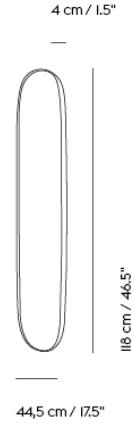

Shipper Colli 1
Gross Weight (kg) 16.2
Net Weight (kg) 11.8
Warranty Period 5 years

Item No.	Color	Contract Price	Lead Time
Ready-To-Ship			
21917	Rose/Clear	SEK 5.460,10	-
21915	Dark Green/Clear	SEK 5.460,10	-
21911	Grey/Clear	SEK 5.460,10	-
21914	Rose/Rose	SEK 5.460,10	-
21916	Taupe/Clear	SEK 5.460,10	-
21913	Taupe/Taupe	SEK 5.460,10	-