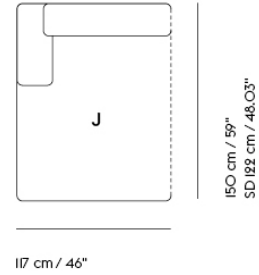

CONNECT MODULAR SOFA / LEFT ARMREST LOUNGE (J)

Shipper Colli	1
Gross Weight (kg)	73
Net Weight (kg)	70
Please note	That this product features an armrest on the left-hand side when facing the product from the front.
Warranty Period	10 years

Item No.	Color	Contract Price	Lead Time
Made-To-Order			
11510	Remix - All Colors	SEK 19.775,70	6 weeks
98269	Canvas - All Colors	SEK 22.785,70	6 weeks
11602	Clara - All Colors	SEK 22.785,70	6 weeks
98299	Fiord - All Colors	SEK 22.785,70	6 weeks
19110	Rime - All Colors	SEK 22.785,70	6 weeks
11590	Steelcut - All Colors	SEK 22.785,70	6 weeks
11550	Steelcut Trio - All Colors	SEK 22.785,70	6 weeks
11630	Hallingdal - All Colors	SEK 23.215,70	6 weeks
20270	Divina - All Colors	SEK 24.505,70	6 weeks
19030	Divina MD - All Colors	SEK 24.505,70	6 weeks
19050	Divina Melange - All Colors	SEK 24.505,70	6 weeks
76348	Ecriture - All Colors	SEK 24.505,70	6 weeks
76326	Vidar - All Colors	SEK 24.505,70	6 weeks
COM/COL & Specials			
11570	COM - Textile	SEK 24.505,70	6-12 weeks