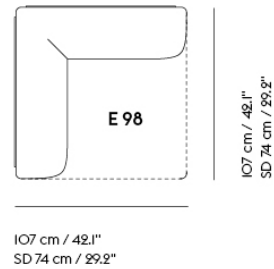

IN SITU MODULAR SOFA / CORNER MODULE (E98)

Shipper Colli	1
Gross Weight (kg)	45.8
Net Weight (kg)	34.68
Please note	This variant is a Seating Module only and does not include a Frame Section.
Warranty Period	10 years

Item No.	Color	Contract Price	Lead Time
Ready-To-Ship			
98866-240	Ecriture 240	SEK 18.485,70	-
Made-To-Order			
99037	Remix - All Colors	SEK 15.905,70	6 weeks
41142	Fiord - All Colors	SEK 17.625,70	6 weeks
95504	Re-wool - All Colors	SEK 17.625,70	6 weeks
41151	Hallingdal - All Colors	SEK 18.055,70	6 weeks
41160	Divina - All Colors	SEK 18.485,70	6 weeks
41169	Divina MD - All Colors	SEK 18.485,70	6 weeks
41178	Divina Melange - All Colors	SEK 18.485,70	6 weeks
98866	Ecriture - All Colors	SEK 18.485,70	6 weeks
41187	Vidar - All Colors	SEK 18.485,70	6 weeks
COM/COL & Specials			
41232	COM - Textile	SEK 17.625,70	6-12 weeks
41250	COM - Leather	SEK 27.945,70	6-12 weeks