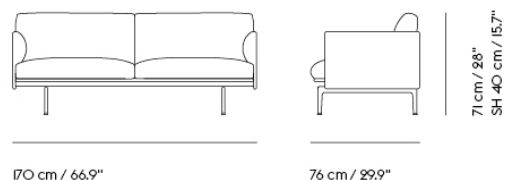

OUTLINE STUDIO SOFA / 170 CM / 66.9" - POLISHED ALUMINUM BASE

Shipper Colli	1
Gross Weight (kg)	64
Net Weight (kg)	50
Warranty Period	10 years

Item No.	Color	Contract Price	Lead Time
Made-To-Order			
69340	Remix - All Colors	SEK 27.945,70	6 weeks
69342	Canvas - All Colors	SEK 31.815,70	6 weeks
69341	Clara - All Colors	SEK 31.815,70	6 weeks
69334	Fiord - All Colors	SEK 31.815,70	6 weeks
69339	Rime - All Colors	SEK 31.815,70	6 weeks
69337	Steelcut - All Colors	SEK 31.815,70	6 weeks
69336	Steelcut Trio - All Colors	SEK 31.815,70	6 weeks
69338	Hallingdal - All Colors	SEK 34.395,70	6 weeks
69343	Divina - All Colors	SEK 36.115,70	6 weeks
69344	Divina MD - All Colors	SEK 36.115,70	6 weeks
69345	Divina Melange - All Colors	SEK 36.115,70	6 weeks
76250	Ecriture - All Colors	SEK 36.115,70	6 weeks
69352	Vidar - All Colors	SEK 36.115,70	6 weeks
Extras			
83061	Leather care set for Refine Leather	SEK 172,00	-
28801	Power Outlet - Black	SEK 3.826,10	-
COM/COL & Specials			
69347	COM - Textile	SEK 31.815,70	6-12 weeks
69351	COM - Imitation Leather	SEK 34.395,70	6-12 weeks
69350	COM - Leather	SEK 48.155,70	6-12 weeks