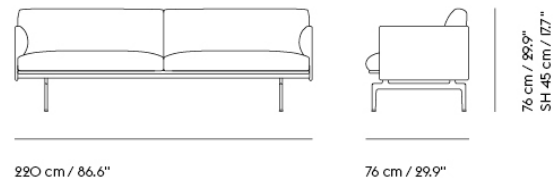

OUTLINE STUDIO SOFA / 220 CM / 86.6" - POLISHED ALUMINUM BASE - SH: 45 CM / 17.7"

Shipper Colli	1
Gross Weight (kg)	83
Net Weight (kg)	66
Warranty Period	10 years

Item No.	Color	Contract Price	Lead Time
Made-To-Order			
73569	Remix - All Colors	SEK 30.095,70	6 weeks
73571	Canvas - All Colors	SEK 35.255,70	6 weeks
73570	Clara - All Colors	SEK 35.255,70	6 weeks
73563	Fiord - All Colors	SEK 35.255,70	6 weeks
73568	Rime - All Colors	SEK 35.255,70	6 weeks
73566	Steelcut - All Colors	SEK 35.255,70	6 weeks
73565	Steelcut Trio - All Colors	SEK 35.255,70	6 weeks
73567	Hallingdal - All Colors	SEK 36.975,70	6 weeks
73572	Divina - All Colors	SEK 38.695,70	6 weeks
73573	Divina MD - All Colors	SEK 38.695,70	6 weeks
73574	Divina Melange - All Colors	SEK 38.695,70	6 weeks
76288	Ecriture - All Colors	SEK 38.695,70	6 weeks
73581	Vidar - All Colors	SEK 38.695,70	6 weeks
Extras			
83061	Leather care set for Refine Leather	SEK 172,00	-
28801	Power Outlet - Black	SEK 3.826,10	-
COM/COL & Specials			
73576	COM - Textile	SEK 35.255,70	6-12 weeks
73580	COM - Imitation Leather	SEK 36.975,70	6-12 weeks
73579	COM - Leather	SEK 53.745,70	6-12 weeks