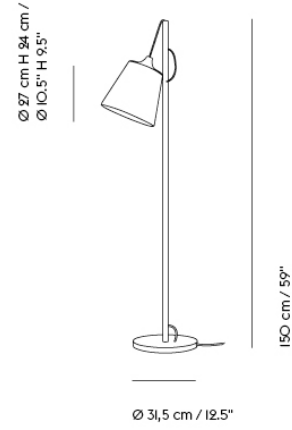

PULL FLOOR LAMP

555

Shipper Colli 1
Gross Weight (kg) 7
Net Weight (kg) 3
Warranty Period 5 years

Item No.	Color	Contract Price	Lead Time
Ready-To-Ship			
12045	Grey/White	SEK 5.116,10	-
12044	Oak/White	SEK 5.116,10	-