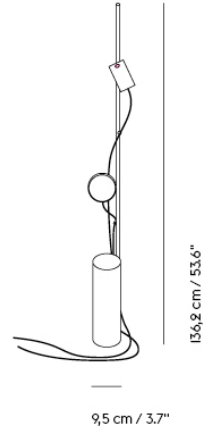

Shipper Colli 1
Gross Weight (kg) 11.4
Net Weight (kg) 8.579
Warranty Period 5 years

Item No.	Color	Contract Price	Lead Time
Ready-To-Ship			
22600	Black	SEK 6.015,70	-
Extras			
22386	Extra Cable Drops - Black	SEK 270,90	-
22382	Extra Lighting Unit - Black	SEK 2.192,10	-