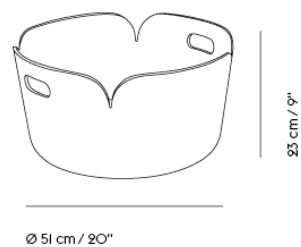

Shipper Colli	1
Gross Weight (kg)	1.2
Net Weight (kg)	1.2
Warranty Period	5 years

Item No.	Color	Contract Price	Lead Time
Ready-To-Ship			
13328	Aqua ***	SEK 941,70	-
13320	Black	SEK 941,70	-
13326	Black Mélange	SEK 941,70	-
13329	Brown Green	SEK 941,70	-
13323	Dusty Green	SEK 941,70	-
13321	Grey Mélange	SEK 941,70	-
13327	Midnight Blue	SEK 941,70	-