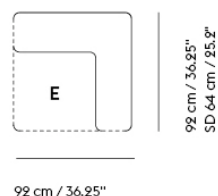

Shipper Colli | 1
Gross Weight (kg) | 54
Net Weight (kg) | 50
Warranty Period | 10 years

Item No.	Color	Contract Price	Lead Time
Ready-To-Ship			
11505-123	Remix I23	SEK 14.615,70	-
Made-To-Order			
11505	Remix - All Colors	SEK 14.615,70	6 weeks
98264	Canvas - All Colors	SEK 16.335,70	6 weeks
11596	Clara - All Colors	SEK 16.335,70	6 weeks
98294	Fiord - All Colors	SEK 16.335,70	6 weeks
19105	Rime - All Colors	SEK 16.335,70	6 weeks
11585	Steelcut - All Colors	SEK 16.335,70	6 weeks
11545	Steelcut Trio - All Colors	SEK 16.335,70	6 weeks
11625	Hallingdal - All Colors	SEK 17.625,70	6 weeks
20265	Divina - All Colors	SEK 18.055,70	6 weeks
19025	Divina MD - All Colors	SEK 18.055,70	6 weeks
19045	Divina Melange - All Colors	SEK 18.055,70	6 weeks
76343	Ecriture - All Colors	SEK 18.055,70	6 weeks
76321	Vidar - All Colors	SEK 18.055,70	6 weeks
COM/COL & Specials			
11565	COM - Textile	SEK 16.335,70	6-12 weeks