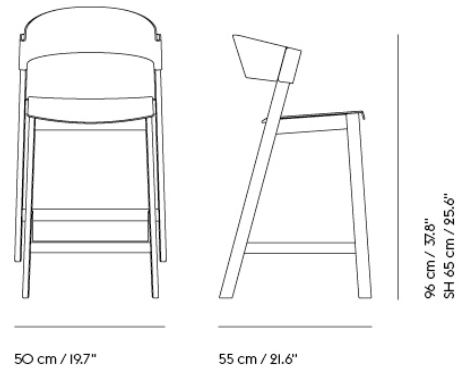

COVER COUNTER STOOL / WITH STEEL FOOT PROTECT - 65 CM / 25.6"

Shipper Colli	1
Gross Weight (kg)	8.98
Net Weight (kg)	6.08
Base color options	Black, Dark Beige, Green, Midnight Blue, Oak or Stained Dark Brown
Warranty Period	10 Years

Item No.	Color	Contract Price	Lead Time
Made-To-Order			
33402	Black	SEK 5.460,10	7 weeks
33407	Dark Beige	SEK 5.460,10	7 weeks
33404	Green	SEK 5.460,10	7 weeks
33406	Midnight Blue	SEK 5.460,10	7 weeks
33401	Oak	SEK 5.460,10	7 weeks
33405	Stained Dark Brown	SEK 5.460,10	7 weeks
33421	Remix - All Colors	SEK 6.234,10	7 weeks
33429	Canvas - All Colors	SEK 6.703,70	7 weeks
33428	Clara - All Colors	SEK 6.703,70	7 weeks
33439	Fiord - All Colors	SEK 6.703,70	7 weeks
33436	Re-Wool - All Colors	SEK 6.703,70	7 weeks
33422	Steelcut - All Colors	SEK 6.703,70	7 weeks
33423	Steelcut Trio - All Colors	SEK 6.703,70	7 weeks
33424	Hallingdal - All Colors	SEK 6.836,10	7 weeks
33425	Divina - All Colors	SEK 6.922,10	7 weeks
33426	Divina MD - All Colors	SEK 6.922,10	7 weeks
33427	Divina Melange - All Colors	SEK 6.922,10	7 weeks
33437	Ecriture - All Colors	SEK 6.922,10	7 weeks
33438	Vidar - All Colors	SEK 6.922,10	7 weeks

Extras

80122	Felt Glides for the Cover Series (4 pcs per pack)	SEK 141,90	-