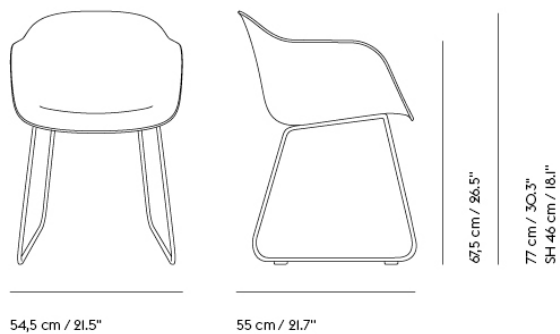

FIBER ARMCHAIR / SLED BASE - FRONT UPHOLSTERY

Shipper Colli	1
Gross Weight (kg)	10.3
Net Weight (kg)	7.7
Base color options	Anthracite Black, Grey, Dusty Green or White
Shell Color Options	Black, Dusty Green, Grey, Natural White or Ochre
Warranty Period	10 years

Item No.	Color	Contract Price	Lead Time
Made-To-Order			
29132	Remix - Matching Shell/Base	SEK 4.858,10	4 weeks
29133	Remix - Ochre Shell/Base	SEK 4.858,10	4 weeks
29148	Canvas - Matching Shell/Base	SEK 5.671,70	4 weeks
29149	Canvas - Ochre Shell/Base	SEK 5.671,70	4 weeks
29146	Clara - Matching Shell/Base	SEK 5.671,70	4 weeks
29147	Clara - Ochre Shell/Base	SEK 5.671,70	4 weeks
59572	Fiord - Matching Shell/Base	SEK 5.671,70	4 weeks
59573	Fiord - Ochre Shell/Base	SEK 5.671,70	4 weeks
55064	Hero - Matching Shell/Base	SEK 5.671,70	4 weeks
55065	Hero - Ochre Shell/Base	SEK 5.671,70	4 weeks
19687	Re-wool - Matching Shell/Base	SEK 5.671,70	4 weeks
19688	Re-wool - Ochre Shell/Base	SEK 5.671,70	4 weeks
29134	Steelcut - Matching Shell/Base	SEK 5.671,70	4 weeks
29135	Steelcut - Ochre Shell/Base	SEK 5.671,70	4 weeks
29136	Steelcut Trio - Matching Shell/Base	SEK 5.671,70	4 weeks
29137	Steelcut Trio - Ochre Shell/Base	SEK 5.671,70	4 weeks
29138	Hallingdal - Matching Shell/Base	SEK 6.359,70	4 weeks
29139	Hallingdal - Ochre Shell/Base	SEK 6.359,70	4 weeks
29140	Divina - Matching Shell/Base	SEK 6.492,10	4 weeks
29141	Divina - Ochre Shell/Base	SEK 6.492,10	4 weeks
29150	Divina MD - Matching Shell/Base	SEK 6.492,10	4 weeks