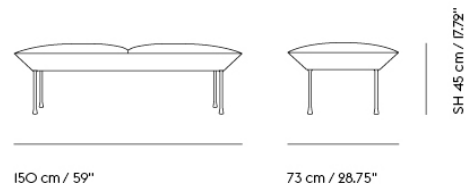

Shipper Colli	1
Gross Weight (kg)	34
Net Weight (kg)	32
Base color options	Black, Chrome, Dark Grey or Grey
Warranty Period	10 years

Item No.	Color	Contract Price	Lead Time
Made-To-Order			
14994	Canvas - All Colors	SEK 16.335,70	4 weeks
14990	Clara - All Colors	SEK 16.335,70	4 weeks
14801	Fiord - All Colors	SEK 16.335,70	4 weeks
19514	Re-wool - All Colors	SEK 16.335,70	4 weeks
19875	Rime - All Colors	SEK 16.335,70	4 weeks
14991	Steelcut - All Colors	SEK 16.335,70	4 weeks
14993	Steelcut Trio - All Colors	SEK 16.335,70	4 weeks
14992	Hallingdal - All Colors	SEK 18.055,70	4 weeks
14997	Divina - All Colors	SEK 19.345,70	4 weeks
14998	Divina MD - All Colors	SEK 19.345,70	4 weeks
14999	Divina Melange - All Colors	SEK 19.345,70	4 weeks
59870	Ecriture - All Colors	SEK 19.345,70	4 weeks
30131	Vidar - All Colors	SEK 19.345,70	4 weeks
COM/COL & Specials			
14996	COM - Textile	SEK 16.335,70	8 weeks
14802	COM - Imitation Leather	SEK 18.055,70	8 weeks