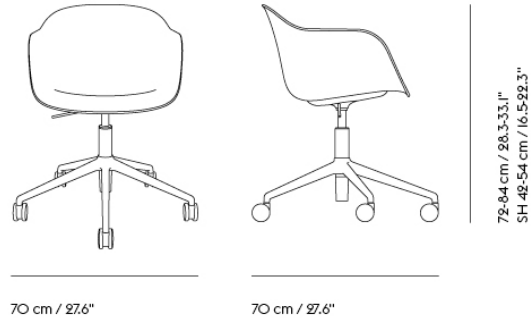

FIBER ARMCHAIR / SWIVEL BASE W. CASTORS & GAS LIFT - FRONT UPHOLSTERY

Shipper Colli	1
Gross Weight (kg)	12.6
Net Weight (kg)	7
Base color options	Anthracite Black, Grey and Polished Aluminum with Black castors. White with white castors.
Shell Color Options	Black, Grey, Natural White or Ochre
Warranty Period	10 years

Item No.	Color	Contract Price	Lead Time
Made-To-Order			
50835	Remix - Matching Shell/Base	SEK 6.922,10	4 weeks
50836	Remix - Ochre Shell/Base	SEK 6.922,10	4 weeks
50845	Canvas - Matching Shell/Base	SEK 7.735,70	4 weeks
50846	Canvas - Ochre Shell/Base	SEK 7.735,70	4 weeks
50843	Clara - Matching Shell/Base	SEK 7.735,70	4 weeks
50844	Clara - Ochre Shell/Base	SEK 7.735,70	4 weeks
59589	Fiord - Matching Shell/Base	SEK 7.735,70	4 weeks
59590	Fiord - Ochre Shell/Base	SEK 7.735,70	4 weeks
55112	Hero - Matching Shell/Base	SEK 7.735,70	4 weeks
55113	Hero - Ochre Shell/Base	SEK 7.735,70	4 weeks
19704	Re-wool - Matching Shell/Base	SEK 7.735,70	4 weeks
19705	Re-wool - Ochre Shell/Base	SEK 7.735,70	4 weeks
50839	Steelcut - Matching Shell/Base	SEK 7.735,70	4 weeks
50840	Steelcut - Ochre Shell/Base	SEK 7.735,70	4 weeks
50841	Steelcut Trio - Matching Shell/Base	SEK 7.735,70	4 weeks
50842	Steelcut Trio - Ochre Shell/Base	SEK 7.735,70	4 weeks
50847	Hallingdal - Matching Shell/Base	SEK 8.423,70	4 weeks
50848	Hallingdal - Ochre Shell/Base	SEK 8.423,70	4 weeks
50849	Divina - Matching Shell/Base	SEK 8.556,10	4 weeks
50850	Divina - Ochre Shell/Base	SEK 8.556,10	4 weeks
50851	Divina MD - Matching Shell/Base	SEK 8.556,10	4 weeks