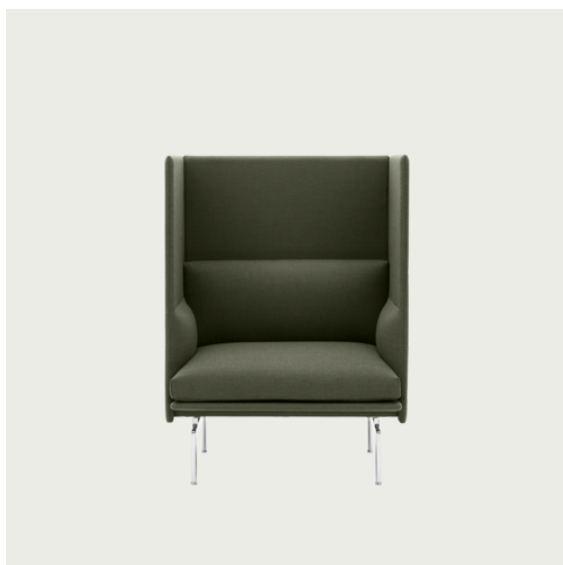

OUTLINE HIGHBACK SOFA 100 / 1-SEATER - POLISHED ALUMINUM BASE - SH: 45 CM / 17.7"

Shipper Colli	1
Gross Weight (kg)	63
Net Weight (kg)	54
Additional Information	Please note that the highback height for this product is 100 cm / 39.4"
Warranty Period	10 years

Item No.	Color	Contract Price	Lead Time
Made-To-Order			
73745	Remix - All Colors	SEK 27.945,70	6 weeks
73747	Canvas - All Colors	SEK 31.815,70	6 weeks
73746	Clara - All Colors	SEK 31.815,70	6 weeks
73739	Fiord - All Colors	SEK 31.815,70	6 weeks
73744	Rime - All Colors	SEK 31.815,70	6 weeks
73742	Steelcut - All Colors	SEK 31.815,70	6 weeks
73741	Steelcut Trio - All Colors	SEK 31.815,70	6 weeks
73743	Hallingdal - All Colors	SEK 34.395,70	6 weeks
73748	Divina - All Colors	SEK 36.115,70	6 weeks
73749	Divina MD - All Colors	SEK 36.115,70	6 weeks
73750	Divina Melange - All Colors	SEK 36.115,70	6 weeks
76296	Ecriture - All Colors	SEK 36.115,70	6 weeks
73757	Vidar - All Colors	SEK 36.115,70	6 weeks
Extras			
83061	Leather care set for Refine Leather	SEK 172,00	-
28801	Power Outlet - Black	SEK 3.826,10	-
COM/COL & Specials			
73752	COM - Textile	SEK 31.815,70	6-12 weeks
73756	COM - Imitation Leather	SEK 34.395,70	6-12 weeks