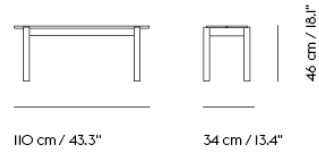

LINEAR WOOD BENCH / 110 X 34 CM / 43.3 X 13.4"

Shipper Colli 1
Gross Weight (kg) 12
Net Weight (kg) 7.034
Warranty Period 10 years

Item No.	Color	Contract Price	Lead Time
Ready-To-Ship			
30919	Oak	SEK 5.804,10	-