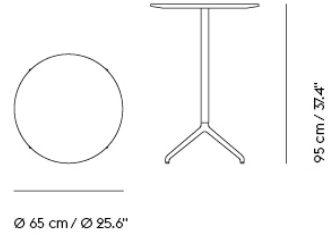

STILL CAFÉ TABLE / Ø 65 H: 95 CM / Ø 25.6 H: 37.4"

Shipper Colli	2
Gross Weight (kg)	15.1
Net Weight (kg)	10.648
Base color options	Black, White
Warranty Period	10 years

Item No.	Color	Contract Price	Lead Time
Ready-To-Ship			
31159	Black Nanolaminate/Black	SEK 6.234,10	-
31158	Black Nanolaminate/White	SEK 6.234,10	-
31157	White Nanolaminate/Black	SEK 6.234,10	-
31156	White Nanolaminate/White	SEK 6.234,10	-
Made-To-Order			
65576	Black Linoleum/Black	SEK 6.234,10	6 weeks
65575	Black Linoleum/White	SEK 6.234,10	6 weeks