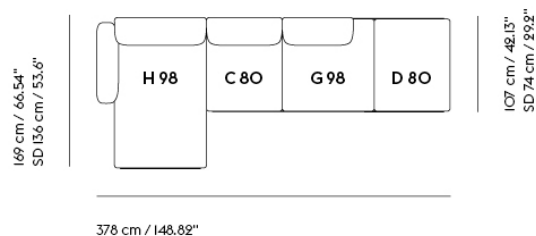

IN SITU MODULAR SOFA / 4-SEATER - CONFIGURATION 5

Shipper Colli	7
Gross Weight (kg)	193
Net Weight (kg)	146.98
Warranty Period	10 years

Item No.	Color	Contract Price	Lead Time
Ready-To-Ship			
99831	Frame and Module - Ecriture 240/Black	SEK 61.915,70	-