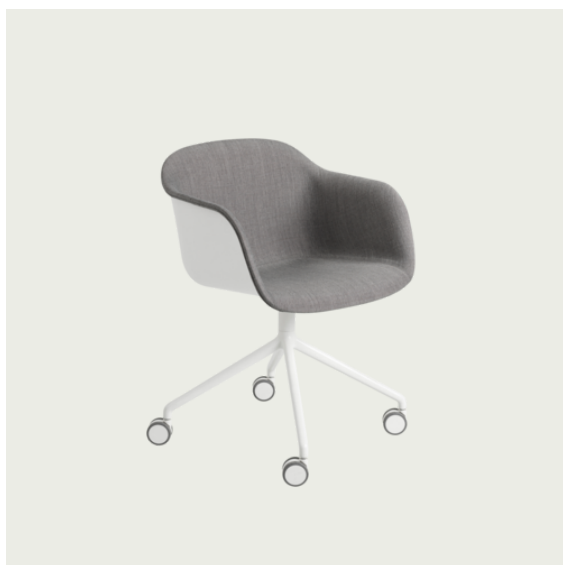

FIBER ARMCHAIR / SWIVEL BASE W. CASTORS - FRONT UPHOLSTERY

Shipper Colli	1
Gross Weight (kg)	11.9
Net Weight (kg)	7
Base color options	Anthracite Black, Grey, Dusty Green or Polished Aluminum with black castors. White with white castors.
Shell Color Options	Black, Grey, Natural White or Ochre
Warranty Period	10 years

Item No.	Color	Contract Price	Lead Time
Made-To-Order			
29244	Remix - Matching Shell/Base	SEK 6.359,70	4 weeks
29245	Remix - Ochre Shell/Base	SEK 6.359,70	4 weeks
29260	Canvas - Matching Shell/Base	SEK 7.180,10	4 weeks
29261	Canvas - Ochre Shell/Base	SEK 7.180,10	4 weeks
29258	Clara - Matching Shell/Base	SEK 7.180,10	4 weeks
29259	Clara - Ochre Shell/Base	SEK 7.180,10	4 weeks
59576	Fiord - Matching Shell/Base	SEK 7.180,10	4 weeks
59577	Fiord - Ochre Shell/Base	SEK 7.180,10	4 weeks
55071	Hero - Matching Shell/Base	SEK 7.180,10	4 weeks
55072	Hero - Ochre Shell/Base	SEK 7.180,10	4 weeks
19691	Re-wool - Matching Shell/Base	SEK 7.180,10	4 weeks
19692	Re-wool - Ochre Shell/Base	SEK 7.180,10	4 weeks
29246	Steelcut - Matching Shell/Base	SEK 7.180,10	4 weeks
29247	Steelcut - Ochre Shell/Base	SEK 7.180,10	4 weeks
29248	Steelcut Trio - Matching Shell/Base	SEK 7.180,10	4 weeks
29249	Steelcut Trio - Ochre Shell/Base	SEK 7.180,10	4 weeks
29250	Hallingdal - Matching Shell/Base	SEK 7.868,10	4 weeks
29251	Hallingdal - Ochre Shell/Base	SEK 7.868,10	4 weeks
29252	Divina - Matching Shell/Base	SEK 7.993,70	4 weeks
29253	Divina - Ochre Shell/Base	SEK 7.993,70	4 weeks
29262	Divina MD - Matching Shell/Base	SEK 7.993,70	4 weeks