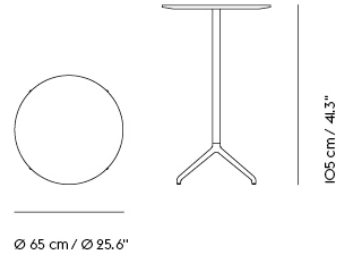

STILL CAFÉ TABLE / Ø 65 H: 105 CM / Ø 25.6 H: 41.3"

Shipper Colli	2
Gross Weight (kg)	15.45
Net Weight (kg)	10.998
Base color options	Black, White
Warranty Period	10 years

Item No.	Color	Contract Price	Lead Time
Ready-To-Ship			
31163	Black Nanolaminate/Black	SEK 6.234,10	-
31162	Black Nanolaminate/White	SEK 6.234,10	-
31161	White Nanolaminate/Black	SEK 6.234,10	-
31160	White Nanolaminate/White	SEK 6.234,10	-
Made-To-Order			
65586	Black Linoleum/Black	SEK 6.234,10	6 weeks
65585	Black Linoleum/White	SEK 6.234,10	6 weeks