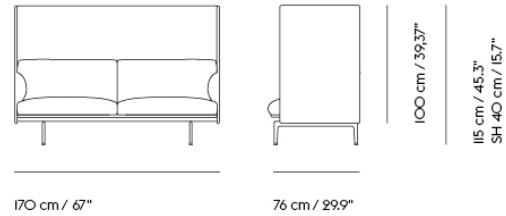

OUTLINE HIGHBACK SOFA 100 / 2-SEATER - BLACK BASE

Shipper Colli	1
Gross Weight (kg)	85.84
Net Weight (kg)	71.6
Additional Information	Please note that the highback height for this product is 100 cm / 39.4"
Warranty Period	10 years

Item No.	Color	Contract Price	Lead Time
Ready-To-Ship			
28408-163	Remix 163/Black	SEK 35,255,70	-
Made-To-Order			
28408	Remix - All Colors	SEK 35,255,70	6 weeks
28410	Canvas - All Colors	SEK 39,555,70	6 weeks
28409	Clara - All Colors	SEK 39,555,70	6 weeks
28402	Fiord - All Colors	SEK 39,555,70	6 weeks
28407	Rime - All Colors	SEK 39,555,70	6 weeks
28405	Steelcut - All Colors	SEK 39,555,70	6 weeks
28404	Steelcut Trio - All Colors	SEK 39,555,70	6 weeks
28406	Hallingdal - All Colors	SEK 43,860,00	6 weeks
28411	Divina - All Colors	SEK 45,145,70	6 weeks
28412	Divina MD - All Colors	SEK 45,145,70	6 weeks
28413	Divina Melange - All Colors	SEK 45,145,70	6 weeks
76204	Ecriture - All Colors	SEK 45,145,70	6 weeks
28420	Vidar - All Colors	SEK 45,145,70	6 weeks
Extras			
83061	Leather care set for Refine Leather	SEK 172,00	-
28801	Power Outlet - Black	SEK 3,826,10	-