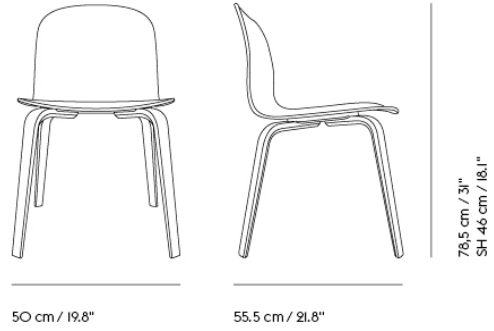

Shipper Colli	1
Gross Weight (kg)	7.8
Net Weight (kg)	5.8
Base color options	Black, Oak or Stained Dark Brown
Warranty Period	5 years

Item No.	Color	Contract Price	Lead Time
Made-To-Order			
21802	Black/Black	SEK 3.482,10	7 weeks
21801	Oak/Oak	SEK 3.482,10	7 weeks
21803	Stained Dark Brown/Stained Dark Brown	SEK 3.826,10	7 weeks
21820	Remix - All Colors	SEK 4.295,70	7 weeks
21828	Canvas - All Colors	SEK 4.514,10	7 weeks
21823	Clara - All Colors	SEK 4.514,10	7 weeks
18939	Fiord - All Colors	SEK 4.514,10	7 weeks
70400	Re-wool - All Colors	SEK 4.514,10	7 weeks
21822	Steelcut - All Colors	SEK 4.514,10	7 weeks
21821	Steelcut Trio - All Colors	SEK 4.514,10	7 weeks
21824	Hallingdal - All Colors	SEK 4.983,70	7 weeks
21825	Divina - All Colors	SEK 5.202,10	7 weeks
21829	Divina MD - All Colors	SEK 5.202,10	7 weeks
21830	Divina Melange - All Colors	SEK 5.202,10	7 weeks
18977	Ecriture - All Colors	SEK 5.202,10	7 weeks
18958	Vidar - All Colors	SEK 5.202,10	7 weeks
Extras			
80157	Glides for Visu Wood Base (4 pcs per pack) - Grey	SEK 141,90	-
80156	Plastic Glides for Visu Wood Base (4 pcs per pack) - Black	SEK 141,90	-