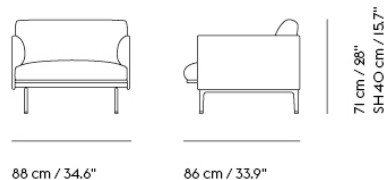

OUTLINE CHAIR / POLISHED ALUMINUM BASE

Shipper Colli	1
Gross Weight (kg)	35
Net Weight (kg)	30
Warranty Period	10 years

Item No.	Color	Contract Price	Lead Time
Ready-To-Ship			
76222-240	Ecriture 240/Polished Aluminum	SEK 25.795,70	-
Made-To-Order			
67258	Remix - All Colors	SEK 21.495,70	6 weeks
67260	Canvas - All Colors	SEK 24.075,70	6 weeks
67259	Clara - All Colors	SEK 24.075,70	6 weeks
67252	Fiord - All Colors	SEK 24.075,70	6 weeks
67257	Rime - All Colors	SEK 24.075,70	6 weeks
67255	Steelcut - All Colors	SEK 24.075,70	6 weeks
67254	Steelcut Trio - All Colors	SEK 24.075,70	6 weeks
67256	Hallingdal - All Colors	SEK 24.935,70	6 weeks
67261	Divina - All Colors	SEK 25.795,70	6 weeks
67262	Divina MD - All Colors	SEK 25.795,70	6 weeks
67263	Divina Melange - All Colors	SEK 25.795,70	6 weeks
76222	Ecriture - All Colors	SEK 25.795,70	6 weeks
67270	Vidar - All Colors	SEK 25.795,70	6 weeks
Extras			
83061	Leather care set for Refine Leather	SEK 172,00	-
28801	Power Outlet - Black	SEK 3.826,10	-

COM/COL & Specials