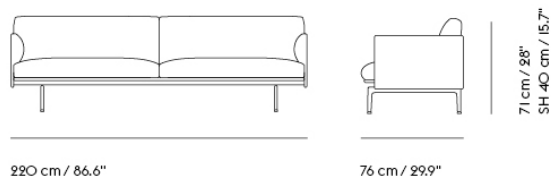

OUTLINE STUDIO SOFA / 220 CM / 86.6" - BLACK BASE

Shipper Colli	1
Gross Weight (kg)	83
Net Weight (kg)	66
Warranty Period	10 years

Item No.	Color	Contract Price	Lead Time
Made-To-Order			
69208	Remix - All Colors	SEK 28.375,70	6 weeks
69210	Canvas - All Colors	SEK 33.535,70	6 weeks
69209	Clara - All Colors	SEK 33.535,70	6 weeks
69202	Fiord - All Colors	SEK 33.535,70	6 weeks
69207	Rime - All Colors	SEK 33.535,70	6 weeks
69205	Steelcut - All Colors	SEK 33.535,70	6 weeks
69204	Steelcut Trio - All Colors	SEK 33.535,70	6 weeks
69206	Hallingdal - All Colors	SEK 35.255,70	6 weeks
69211	Divina - All Colors	SEK 36.975,70	6 weeks
69212	Divina MD - All Colors	SEK 36.975,70	6 weeks
69213	Divina Melange - All Colors	SEK 36.975,70	6 weeks
76244	Ecriture - All Colors	SEK 36.975,70	6 weeks
69220	Vidar - All Colors	SEK 36.975,70	6 weeks
Extras			
83061	Leather care set for Refine Leather	SEK 172,00	-
28801	Power Outlet - Black	SEK 3.826,10	-
COM/COL & Specials			
69215	COM - Textile	SEK 33.535,70	6-12 weeks
69219	COM - Imitation Leather	SEK 35.255,70	6-12 weeks
69218	COM - Leather	SEK 52.025,70	6-12 weeks