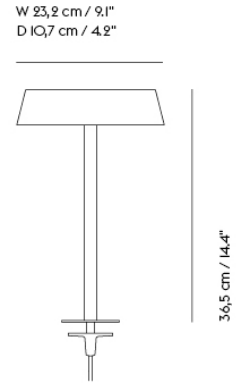

Shipper Colli 1
Gross Weight (kg) 1.681
Net Weight (kg) 0.78
Please note The connector pins in this product contains lead, CAS no. 7439-92-1
Warranty Period 5 years

Item No.	Color	Contract Price	Lead Time
Ready-To-Ship			
22512	Black	SEK 3.138,10	-
22513	Grey	SEK 3.138,10	-