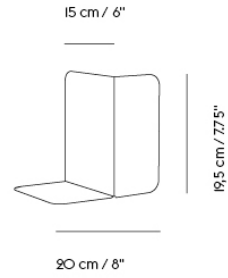

Shipper Colli 1
Gross Weight (kg) 1.026
Net Weight (kg) 0.8
Warranty Period 5 years

Item No.	Color	Contract Price	Lead Time
Ready-To-Ship			
50092	Beige-Green	SEK 343,10	-
50093	Grey	SEK 343,10	-
50091	Plum	SEK 343,10	-