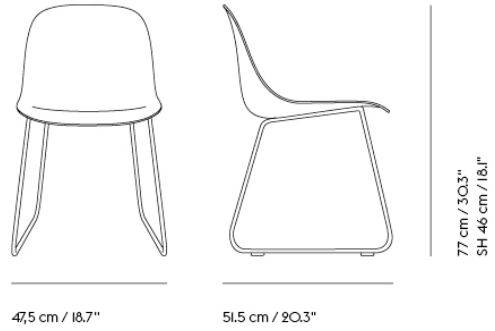

Shipper Colli	1
Gross Weight (kg)	9
Net Weight (kg)	7.4
Base color options	Anthracite Black, Dusty Green, Grey or White
Warranty Period	10 years

Item No.	Color	Contract Price	Lead Time
Made-To-Order			
58929	Black/Anthracite Black (Recycled Plastic)	SEK 2.450,10	3 weeks
59031	Dusty Green/Dusty Green (Recycled Plastic)	SEK 2.450,10	3 weeks
58930	Grey/Grey (Recycled Plastic)	SEK 2.450,10	3 weeks
58931	Natural White/White (Recycled Plastic)	SEK 2.450,10	3 weeks
59032	Ochre/Anthracite Black (Recycled Plastic)	SEK 2.450,10	3 weeks
24157	Remix - All Colors	SEK 4.381,70	4 weeks
24165	Canvas - All Colors	SEK 5.202,10	4 weeks
24164	Clara - All Colors	SEK 5.202,10	4 weeks
24173	Fiord - All Colors	SEK 5.202,10	4 weeks
55044	Hero - All Colors	SEK 5.202,10	4 weeks
19679	Re-wool - All Colors	SEK 5.202,10	4 weeks
24158	Steelcut - All Colors	SEK 5.202,10	4 weeks
24159	Steelcut Trio - All Colors	SEK 5.202,10	4 weeks
24160	Hallingdal - All Colors	SEK 5.890,10	4 weeks
24161	Divina - All Colors	SEK 6.015,70	4 weeks
24166	Divina MD - All Colors	SEK 6.015,70	4 weeks
24167	Divina Melange - All Colors	SEK 6.015,70	4 weeks
59350	Ecriture - All Colors	SEK 6.015,70	4 weeks
59461	Vidar - All Colors	SEK 6.015,70	4 weeks

Extras