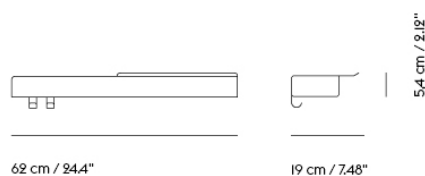

FOLDED SHELVES / PLATFORM / 62 X 5,4 CM / 24.4 X 2"

Shipper Colli	1
Gross Weight (kg)	3.1
Net Weight (kg)	2.3
Warranty Period	5 years

Item No.	Color	Contract Price	Lead Time
Ready-To-Ship			
24044	Black	SEK 1.629,70	-
24048	Blue-Grey	SEK 1.629,70	-
24047	Burnt Orange	SEK 1.629,70	-
24049	Deep Red	SEK 1.629,70	-
24045	Grey	SEK 1.629,70	-
24046	Olive	SEK 1.629,70	-