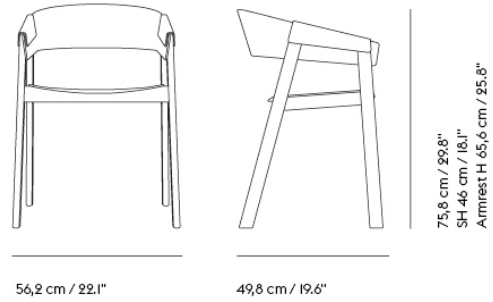

Shipper Colli	1
Gross Weight (kg)	6.9
Net Weight (kg)	5
Base color options	Black, Dark Beige, Green, Midnight Blue, Oak or Stained Dark Brown
Warranty Period	10 years

Item No.	Color	Contract Price	Lead Time
Ready-To-Ship			
15161	Black	SEK 4.295,70	-
15167	Dark Beige	SEK 4.295,70	-
15163	Green	SEK 4.295,70	-
15166	Midnight Blue	SEK 4.295,70	-
15160	Oak	SEK 4.295,70	-
15164	Stained Dark Brown	SEK 4.295,70	-
Made-To-Order			
15171	Remix - All Colors	SEK 5.155,70	7 weeks
15080	Canvas - All Colors	SEK 5.460,10	7 weeks
15079	Clara - All Colors	SEK 5.460,10	7 weeks
17808	Fiord - All Colors	SEK 5.460,10	7 weeks
70353	Re-wool - All Colors	SEK 5.460,10	7 weeks
15066	Steelcut - All Colors	SEK 5.460,10	7 weeks
15067	Steelcut Trio - All Colors	SEK 5.460,10	7 weeks
15068	Hallingdal - All Colors	SEK 5.671,70	7 weeks
15069	Divina - All Colors	SEK 5.804,10	7 weeks
15070	Divina MD - All Colors	SEK 5.804,10	7 weeks
15078	Divina Melange - All Colors	SEK 5.804,10	7 weeks
17816	Ecriture - All Colors	SEK 5.804,10	7 weeks
17812	Vidar - All Colors	SEK 5.804,10	7 weeks