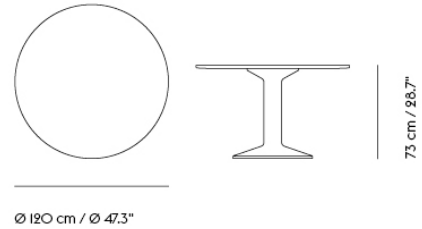

Shipper Colli 2
Gross Weight (kg) 66.01
Net Weight (kg) 48.996
Please note Other color combinations are available upon request
Warranty Period 10 years

Item No.	Color	Contract Price	Lead Time
Ready-To-Ship			
32814	Dark Oiled Oak/Black	SEK 28.375,70	-
32816	Dark Oiled Oak/Dark Red	SEK 28.375,70	-
32815	Dark Oiled Oak/Grey	SEK 28.375,70	-
32817	Oiled Oak/Black	SEK 28.375,70	-
32819	Oiled Oak/Dark Red	SEK 28.375,70	-
32818	Oiled Oak/Grey	SEK 28.375,70	-