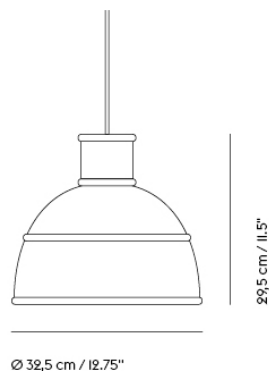

Shipper Colli	1
Gross Weight (kg)	1.76
Net Weight (kg)	1.22
Warranty Period	5 years

Item No.	Color	Contract Price	Lead Time
Ready-To-Ship			
14210	Beige-Rose	SEK 1.848,10	-
14201	Black	SEK 1.848,10	-
14200	Dark Grey	SEK 1.848,10	-
14206	Dusty Red	SEK 1.848,10	-
14204	Green	SEK 1.848,10	-
14203	Light Grey	SEK 1.848,10	-
14208	Mustard	SEK 1.848,10	-
14211	Olive	SEK 1.848,10	-
14205	Orange	SEK 1.848,10	-
14209	Terracotta	SEK 1.848,10	-
14207	White	SEK 1.848,10	-
14202	Yellow	SEK 1.848,10	-
Extras			
12292	Unfold / E27 Cord - Beige-Rose (per linear meter)	SEK 26,00	-
12285	Unfold / E27 Cord - Black (per linear meter)	SEK 26,00	-
12280	Unfold / E27 Cord - Dark Grey (per linear meter)	SEK 26,00	-
12288	Unfold / E27 Cord - Light Grey (per linear meter)	SEK 26,00	-
12293	Unfold / E27 Cord - Olive (per linear meter)	SEK 26,00	-
12289	Unfold / E27 Cord - Orange (per linear meter) ***	SEK 26,00	-
12291	Unfold / E27 Cord - Terracotta (per linear meter)	SEK 26,00	-
12281	Unfold / E27 Cord - White (per linear meter)	SEK 26,00	-