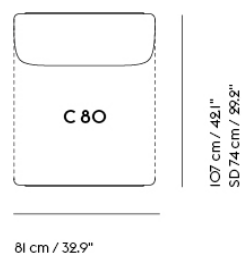

IN SITU MODULAR SOFA / CENTRE MODULE (C80)

Shipper Colli	1
Gross Weight (kg)	30.2
Net Weight (kg)	23.53
Please note	This variant is a Seating Module only and does not include a Frame Section.
Warranty Period	10 years

Item No.	Color	Contract Price	Lead Time
Ready-To-Ship			
98864-240	Ecriture 240	SEK 12.895,70	-
Made-To-Order			
99035	Remix - All Colors	SEK 9.885,70	6 weeks
41140	Fiord - All Colors	SEK 11.605,70	6 weeks
95502	Re-wool - All Colors	SEK 11.605,70	6 weeks
41149	Hallingdal - All Colors	SEK 12.465,70	6 weeks
41158	Divina - All Colors	SEK 12.895,70	6 weeks
41167	Divina MD - All Colors	SEK 12.895,70	6 weeks
41176	Divina Melange - All Colors	SEK 12.895,70	6 weeks
98864	Ecriture - All Colors	SEK 12.895,70	6 weeks
41185	Vidar - All Colors	SEK 12.895,70	6 weeks
COM/COL & Specials			
41230	COM - Textile	SEK 11.605,70	6-12 weeks
41248	COM - Leather	SEK 18.055,70	6-12 weeks