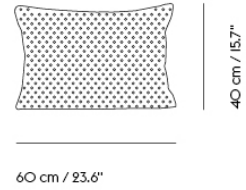

Shipper Colli |
Net Weight (kg) 0,65
Warranty Period 5 years

Item No.	Color	Contract Price	Lead Time
Ready-To-Ship			
80220	Dark Grey ***	SEK 1.504,10	-