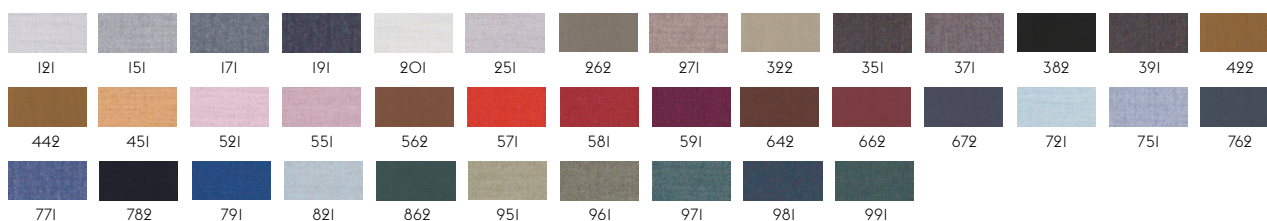

101

FIORD BY KVADRAT

Designer: Tone Barnung & Louise Sigvardt.

Composition: 92% new wool worsted, 8% nylon.

Durability: 60.000 Martindale / Lightfastness 5-6.

HALLINGDAL 65 BY KVADRAT

Designer: Nanna Ditzel.
Composition: 70% new wool, 30% viscose.
Durability: 100.000 Martindale / Lightfastness 6-7.
Sustainability: Complies with both EU ecolabel "The Flower" and Greenguard Gold Certification.