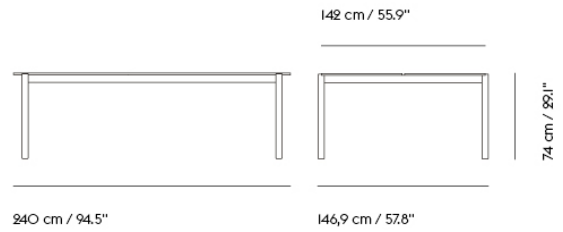

Shipper Colli 2
Gross Weight (kg) 75.007
Net Weight (kg) 63.71
Warranty Period 5 years

Item No.	Color	Contract Price	Lead Time
Ready-To-Ship			
59967	White Laminate/White ABS/Oak	SEK 20.205,70	-
59966	Oak Veneer/Oak	SEK 21.495,70	-