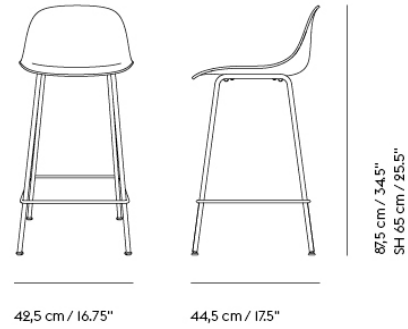

FIBER COUNTER STOOL / TUBE BASE - WITH BACKREST - 65 CM / 25.6"

Shipper Colli	1
Gross Weight (kg)	7
Net Weight (kg)	5.1
Base color options	Anthracite Black, Dusty Green, Grey or White
Warranty Period	10 years

Item No.	Color	Contract Price	Lead Time
Ready-To-Ship			
58917	Black/Anthracite Black (Recycled Plastic)	SEK 2.450,10	-
58918	Grey/Grey (Recycled Plastic)	SEK 2.450,10	-
58919	Natural White/White (Recycled Plastic)	SEK 2.450,10	-
Made-To-Order			
59078	Dusty Green/Dusty Green (Recycled Plastic)	SEK 2.450,10	3 weeks
59079	Ochre/Black (Recycled Plastic)	SEK 2.450,10	3 weeks
23690	Remix - All Colors	SEK 4.381,70	4 weeks
23698	Canvas - All Colors	SEK 4.858,10	4 weeks
23697	Clara - All Colors	SEK 4.858,10	4 weeks
59562	Fiord - All Colors	SEK 4.858,10	4 weeks
55028	Hero - All Colors	SEK 4.858,10	4 weeks
19675	Re-wool - All Colors	SEK 4.858,10	4 weeks
23691	Steelcut - All Colors	SEK 4.858,10	4 weeks
23692	Steelcut Trio - All Colors	SEK 4.858,10	4 weeks
23693	Hallingdal - All Colors	SEK 5.202,10	4 weeks
23694	Divina - All Colors	SEK 5.327,70	4 weeks
23699	Divina MD - All Colors	SEK 5.327,70	4 weeks
23700	Divina Melange - All Colors	SEK 5.327,70	4 weeks
59346	Ecriture - All Colors	SEK 5.327,70	4 weeks
59457	Vidar - All Colors	SEK 5.327,70	4 weeks