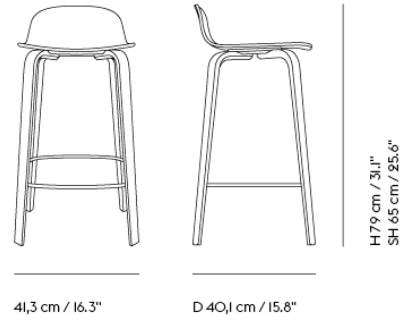

VISU COUNTER STOOL WOOD BASE - 65 CM / 25.6"

Shipper Colli	1
Gross Weight (kg)	5.6
Net Weight (kg)	4.08
Base color options	Black, Dark Green, Grey, Oak, Tan Rose or Stained Dark Brown
Warranty Period	5 years

Item No.	Color	Contract Price	Lead Time
Ready-To-Ship			
16131	Black/Black	SEK 4.639,70	-
16134	Dark Green/Dark Green	SEK 4.639,70	-
16132	Grey/Grey	SEK 4.639,70	-
16130	Oak/Oak	SEK 4.639,70	-
16138	Stained Dark Brown/Stained Dark Brown	SEK 4.639,70	-
16135	Tan Rose/Tan Rose	SEK 4.639,70	-
16139	White/Oak	SEK 4.639,70	-
Made-To-Order			
21710	Remix - All Colors	SEK 5.546,10	7 weeks
21722	Canvas - All Colors	SEK 5.804,10	7 weeks
21721	Clara - All Colors	SEK 5.804,10	7 weeks
18937	Fiord - All Colors	SEK 5.804,10	7 weeks
70388	Re-wool - All Colors	SEK 5.804,10	7 weeks
21712	Steelcut - All Colors	SEK 5.804,10	7 weeks
21713	Steelcut Trio - All Colors	SEK 5.804,10	7 weeks
21714	Hallingdal - All Colors	SEK 6.492,10	7 weeks
21715	Divina - All Colors	SEK 6.703,70	7 weeks
21716	Divina MD - All Colors	SEK 6.703,70	7 weeks
21717	Divina Melange - All Colors	SEK 6.703,70	7 weeks
18975	Ecriture - All Colors	SEK 6.703,70	7 weeks
18956	Vidar - All Colors	SEK 6.703,70	7 weeks