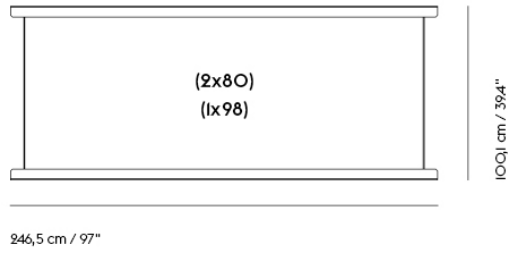

**IN SITU MODULAR SOFA / FRAME
SECTION (2 X 80 + 1 X 98)**

Shipper Colli 1
Gross Weight (kg) 31.2
Net Weight (kg) 26.22
Warranty Period 10 years

Item No.	Color	Contract Price	Lead Time
Ready-To-Ship			
41561	Black - 2 x 80 + 1 x 98	SEK 5.546,10	-