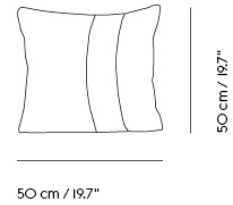

LAYER CUSHION / 50 X 50 CM / 20 X 20

Shipper Colli |
Gross Weight (kg) 0.65
Net Weight (kg) 0.6
Warranty Period 5 years

Item No.	Color	Contract Price	Lead Time
Ready-To-Ship			
80216	Burgundy ***	SEK 941,70	-
80212	Dark Green ***	SEK 941,70	-
80211	Dark Grey ***	SEK 941,70	-
80215	Dusty Rose ***	SEK 941,70	-
80213	Midnight Blue ***	SEK 941,70	-
80214	Sage Green ***	SEK 941,70	-
80210	Sand-Grey ***	SEK 941,70	-
80217	Yellow ***	SEK 941,70	-