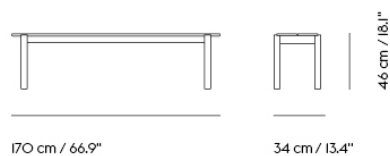

LINEAR WOOD BENCH / 170 X 34 CM / 67 X 13.4"

Shipper Colli	1
Gross Weight (kg)	18.4
Net Weight (kg)	12.894
Warranty Period	10 years

Item No.	Color	Contract Price	Lead Time
Ready-To-Ship			
30920	Oak	SEK 7.305,70	-