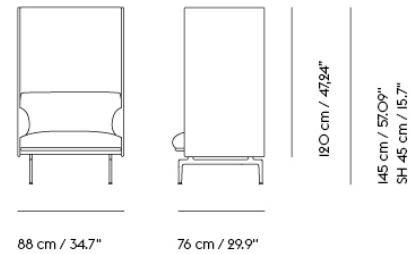

OUTLINE HIGHBACK SOFA 120 / 1-SEATER - POLISHED ALUMINUM BASE - SH: 45 CM / 17.7"

Shipper Colli	1
Gross Weight (kg)	35
Net Weight (kg)	25
Additional Information	Please note that the highback height for this product is 120 cm / 47.2"
Warranty Period	10 years

Item No.	Color	Contract Price	Lead Time
Made-To-Order			
75372	Remix - All Colors	SEK 28.375,70	6 weeks
75452	Canvas - All Colors	SEK 31.815,70	6 weeks
75412	Clara - All Colors	SEK 31.815,70	6 weeks
75132	Fiord - All Colors	SEK 31.815,70	6 weeks
75332	Rime - All Colors	SEK 31.815,70	6 weeks
75252	Steelcut - All Colors	SEK 31.815,70	6 weeks
75212	Steelcut Trio - All Colors	SEK 31.815,70	6 weeks
75292	Hallingdal - All Colors	SEK 33.535,70	6 weeks
75492	Divina - All Colors	SEK 34.395,70	6 weeks
75532	Divina MD - All Colors	SEK 34.395,70	6 weeks
75572	Divina Melange - All Colors	SEK 34.395,70	6 weeks
76127	Ecriture - All Colors	SEK 34.395,70	6 weeks
75692	Vidar - All Colors	SEK 34.395,70	6 weeks
Extras			
28801	Power Outlet - Black	SEK 3.826,10	-
COM/COL & Specials			
75938	COM - Textile	SEK 31.815,70	6-12 weeks
76014	COM - Leather	SEK 50.305,70	6-12 weeks