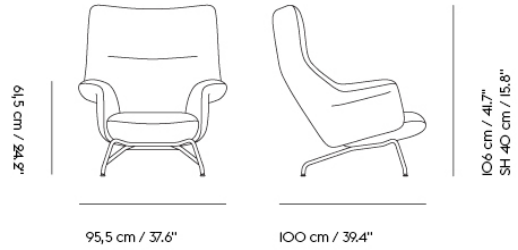

Shipper Colli	1
Gross Weight (kg)	45
Net Weight (kg)	40
Base color options	Anthracite Black or Chrome
Warranty Period	10 years

Item No.	Color	Contract Price	Lead Time
Ready-To-Ship			
87049-CHRO_128	Re-Wool I28/Chrome	SEK 21.495,70	-
Made-To-Order			
87005	Clara - All Colors	SEK 21.495,70	4 weeks
87004	Fiord - All Colors	SEK 21.495,70	4 weeks
87049	Re-wool - All Colors	SEK 21.495,70	4 weeks
87006	Rime - All Colors	SEK 21.495,70	4 weeks
87002	Steelcut - All Colors	SEK 21.495,70	4 weeks
87003	Steelcut Trio - All Colors	SEK 21.495,70	4 weeks
87008	Hallingdal - All Colors	SEK 22.785,70	4 weeks
87013	Still - All Colors	SEK 22.785,70	4 weeks
87009	Divina - All Colors	SEK 24.505,70	4 weeks
87010	Divina MD - All Colors	SEK 24.505,70	4 weeks
87011	Divina Melange - All Colors	SEK 24.505,70	4 weeks
87158	Ecriture - All Colors	SEK 24.505,70	4 weeks
87014	Vidar - All Colors	SEK 24.505,70	4 weeks
Extras			
80178	Felt Glides for Doze Lounge Chair and Ottoman (4 pcs per pack)	SEK 141,90	-
83061	Leather care set for Refine Leather	SEK 172,00	-