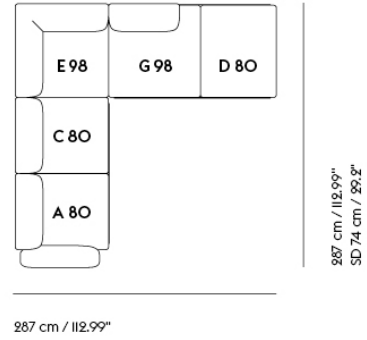

IN SITU MODULAR SOFA / CORNER - CONFIGURATION 3

Shipper Colli IO
Gross Weight (kg) 232.4
Net Weight (kg) 175.85
Warranty Period IO years

Item No.	Color	Contract Price	Lead Time
Ready-To-Ship			
99834	Frame and Module - Ecriture 240/Black	SEK 76.535,70	-