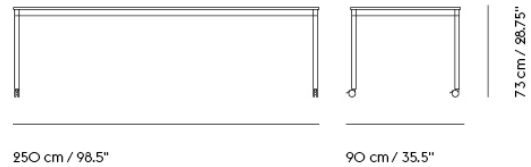

BASE TABLE / WITH CASTORS / 250 X 90 CM / 98.4 X 35.4"

Shipper Colli	2
Gross Weight (kg)	46.7
Net Weight (kg)	40.08
Base color options	White, Black
Warranty Period	10 years

Item No.	Color	Contract Price	Lead Time
Made-To-Order			
64450	Black Laminate/Plywood/Black	SEK 17.625,70	6 weeks
64570	Black Laminate/Plywood/White	SEK 17.625,70	6 weeks
64525	White Laminate/Plywood/Black	SEK 17.625,70	6 weeks
64645	White Laminate/Plywood/White	SEK 17.625,70	6 weeks
64480	Black Nanolaminat/Plywood/Black	SEK 22.785,70	6 weeks
64600	Black Nanolaminat/Plywood/White	SEK 22.785,70	6 weeks
64540	White Nanolaminat/Plywood/Black	SEK 22.785,70	6 weeks
64660	White Nanolaminat/Plywood/White	SEK 22.785,70	6 weeks
64462	Black Linoleum/Plywood/Black	SEK 20.205,70	6 weeks
64582	Black Linoleum/Plywood/White	SEK 20.205,70	6 weeks
64495	Lacquered Oak Veneer/Plywood/Black	SEK 23.215,70	6 weeks
64615	Lacquered Oak Veneer/Plywood/White	SEK 23.215,70	6 weeks
Extras			
28801	Power Outlet - Black	SEK 3.826,10	-