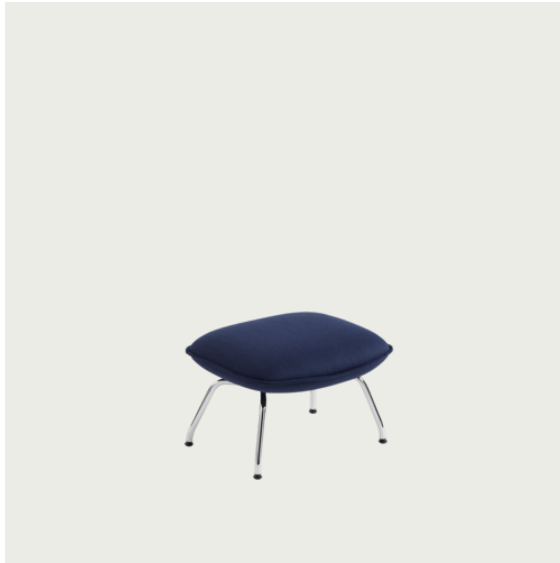

Shipper Colli	1
Gross Weight (kg)	20
Net Weight (kg)	18
Base color options	Anthracite Black or Chrome
Warranty Period	10 years

Item No.	Color	Contract Price	Lead Time
Ready-To-Ship			
87151-CHRO_128	Re-Wool I28/Chrome	SEK 7.305,70	-
Made-To-Order			
87105	Clara - All Colors	SEK 7.305,70	4 weeks
87104	Fiord - All Colors	SEK 7.305,70	4 weeks
87151	Re-wool - All Colors	SEK 7.305,70	4 weeks
87106	Rime - All Colors	SEK 7.305,70	4 weeks
87102	Steelcut - All Colors	SEK 7.305,70	4 weeks
87103	Steelcut Trio - All Colors	SEK 7.305,70	4 weeks
87108	Hallingdal - All Colors	SEK 7.868,10	4 weeks
87113	Still - All Colors	SEK 7.868,10	4 weeks
87109	Divina - All Colors	SEK 8.423,70	4 weeks
87110	Divina MD - All Colors	SEK 8.423,70	4 weeks
87111	Divina Melange - All Colors	SEK 8.423,70	4 weeks
87160	Ecriture - All Colors	SEK 8.423,70	4 weeks
87114	Vidar - All Colors	SEK 8.423,70	4 weeks
Extras			
80178	Felt Glides for Doze Lounge Chair and Ottoman (4 pcs per pack)	SEK 141,90	-
83061	Leather care set for Refine Leather	SEK 172,00	-