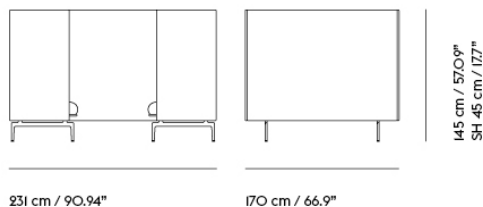

OUTLINE HIGHBACK CABIN 120 / 2-SEATER - BLACK BASE - SH: 45 CM / 17.7"

Shipper Colli	3
Gross Weight (kg)	82
Net Weight (kg)	58.5
Warranty Period	10 years

Item No.	Color	Contract Price	Lead Time
Made-To-Order			
80885	Remix - All Colors	SEK 79.115,70	6 weeks
80957	Canvas - All Colors	SEK 91.585,70	6 weeks
80921	Clara - All Colors	SEK 91.585,70	6 weeks
80669	Fiord - All Colors	SEK 91.585,70	6 weeks
80849	Rime - All Colors	SEK 91.585,70	6 weeks
80777	Steelcut - All Colors	SEK 91.585,70	6 weeks
80741	Steelcut Trio - All Colors	SEK 91.585,70	6 weeks
80813	Hallingdal - All Colors	SEK 97.175,70	6 weeks
80993	Divina - All Colors	SEK 99.325,70	6 weeks
81029	Divina MD - All Colors	SEK 99.325,70	6 weeks
81065	Divina Melange - All Colors	SEK 99.325,70	6 weeks
76175	Ecriture - All Colors	SEK 99.325,70	6 weeks
81173	Vidar - All Colors	SEK 99.325,70	6 weeks
Extras			
28801	Power Outlet - Black	SEK 3.826,10	-
COM/COL & Specials			
75957	COM - Textile	SEK 95.025,70	6-12 weeks
76033	COM - Leather	SEK 158.235,70	6-12 weeks