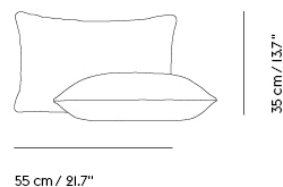

MINGLE CUSHION / 35 X 55 CM / 13.7 X 21.7"

Shipper Colli	1
Gross Weight (kg)	0.539
Net Weight (kg)	0.532
Warranty Period	5 years

Item No.	Color	Contract Price	Lead Time
Ready-To-Ship			
97414	Copper Brown / Light Blue	SEK 1.074,10	-
97412	Light Blue / Mint	SEK 1.074,10	-
97409	Light Green	SEK 1.074,10	-
97408	Light Yellow	SEK 1.074,10	-
97411	Midnight Blue	SEK 1.074,10	-
97415	Rose / Petroleum	SEK 1.074,10	-
97413	Sand / Lilac	SEK 1.074,10	-
97410	Taupe	SEK 1.074,10	-