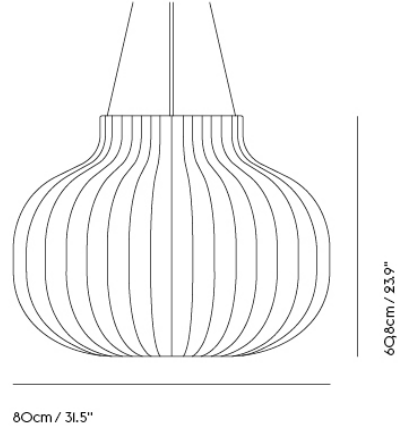

STRAND PENDANT LAMP / CLOSED - Ø 80 CM / 31.5"

Shipper Colli 1
Gross Weight (kg) 11.05
Net Weight (kg) 6.7
Warranty Period 5 years

Item No.	Color	Contract Price	Lead Time
Ready-To-Ship			
22454	White - Closed	SEK 8.642,10	-