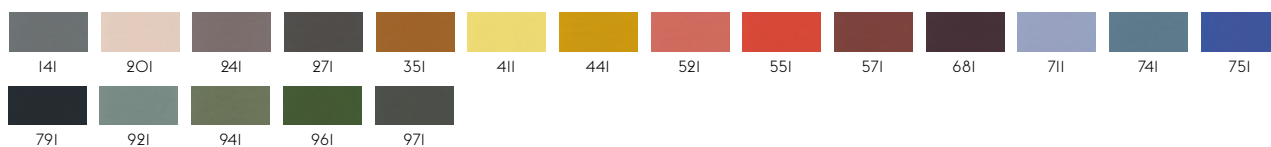

PLANUM BY KVADRAT

Designer: Raw Color.
Composition: 44% new wool, 42% polyester, 14% nylon.
Durability: 100.000 Martindale / Lightfastness 5-6 (ISO I-8).
Sustainability: Complies with Greenguard Certification.

111