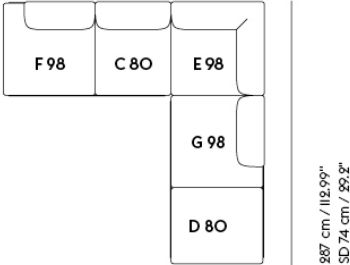

IN SITU MODULAR SOFA / CORNER - CONFIGURATION 4

287 cm / 112.99"

- Shipper Colli 10
- Gross Weight (kg) 221.3
- Net Weight (kg) 171.7
- Warranty Period 10 years

Item No.	Color	Contract Price	Lead Time
Ready-To-Ship			
99835	Frame and Module - Ecriture 240/Black	SEK 73.955,70	-