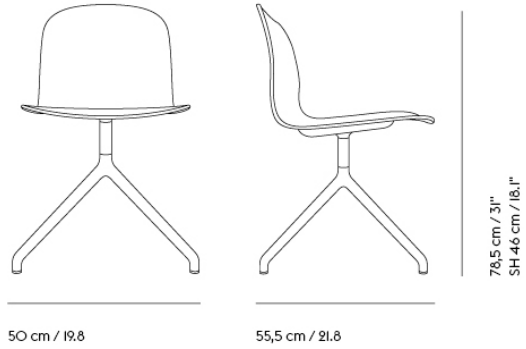

VISU WIDE CHAIR SWIVEL BASE W. RETURN

Shipper Colli	1
Gross Weight (kg)	7.8
Net Weight (kg)	5.8
Base color options	Black
Warranty Period	5 years

Item No.	Color	Contract Price	Lead Time
Made-To-Order			
21872	Black/Black	SEK 4.983,70	7 weeks
21873	Oak/Black	SEK 4.983,70	7 weeks
18246	Stained Dark Brown/Black	SEK 4.983,70	7 weeks
21860	Remix - All Colors	SEK 5.671,70	7 weeks
21868	Canvas - All Colors	SEK 5.890,10	7 weeks
21863	Clara - All Colors	SEK 5.890,10	7 weeks
18941	Fiord - All Colors	SEK 5.890,10	7 weeks
70412	Re-wool - All Colors	SEK 5.890,10	7 weeks
21862	Steelcut - All Colors	SEK 5.890,10	7 weeks
21861	Steelcut Trio - All Colors	SEK 5.890,10	7 weeks
21864	Hallingdal - All Colors	SEK 6.234,10	7 weeks
21865	Divina - All Colors	SEK 6.578,10	7 weeks
21869	Divina MD - All Colors	SEK 6.578,10	7 weeks
21870	Divina Melange - All Colors	SEK 6.578,10	7 weeks
18979	Ecriture - All Colors	SEK 6.578,10	7 weeks
18960	Vidar - All Colors	SEK 6.578,10	7 weeks
Extras			
18158	Felt Glides for Fiber and Visu with Swivel Base (4 pcs per pack)	SEK 141,90	-
83061	Leather care set for Refine Leather	SEK 172,00	-