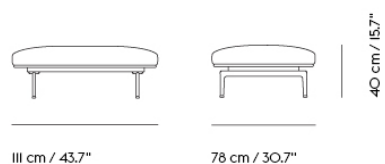

OUTLINE POUF / POLISHED ALUMINUM BASE

Shipper Colli	1
Gross Weight (kg)	23
Net Weight (kg)	17
Warranty Period	10 years

Item No.	Color	Contract Price	Lead Time
Made-To-Order			
67606	Remix - All Colors	SEK 11.605,70	6 weeks
67608	Canvas - All Colors	SEK 13.325,70	6 weeks
67607	Clara - All Colors	SEK 13.325,70	6 weeks
67602	Fiord - All Colors	SEK 13.325,70	6 weeks
67619	Rime - All Colors	SEK 13.325,70	6 weeks
67604	Steelcut - All Colors	SEK 13.325,70	6 weeks
67620	Steelcut Trio - All Colors	SEK 13.325,70	6 weeks
67605	Hallingdal - All Colors	SEK 15.045,70	6 weeks
67609	Divina - All Colors	SEK 17.625,70	6 weeks
67610	Divina MD - All Colors	SEK 17.625,70	6 weeks
67611	Divina Melange - All Colors	SEK 17.625,70	6 weeks
76230	Ecriture - All Colors	SEK 17.625,70	6 weeks
67618	Vidar - All Colors	SEK 17.625,70	6 weeks
Extras			
83061	Leather care set for Refine Leather	SEK 172,00	-
COM/COL & Specials			
67615	COM - Textile	SEK 13.325,70	6-12 weeks
67616	COM - Imitation Leather	SEK 15.045,70	6-12 weeks
67617	COM - Leather	SEK 20.205,70	6-12 weeks