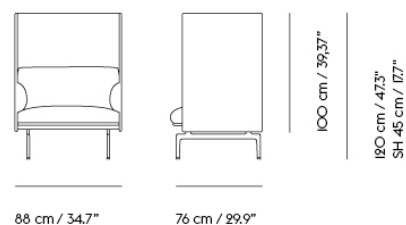

OUTLINE HIGHBACK SOFA 100 / 1-SEATER - BLACK BASE - SH: 45 CM / 17.7"

Shipper Colli	1
Gross Weight (kg)	63
Net Weight (kg)	54
Additional Information	Please note that the highback height for this product is 100 cm / 39.4"
Warranty Period	10 years

Item No.	Color	Contract Price	Lead Time
Made-To-Order			
73701	Remix - All Colors	SEK 26.225,70	6 weeks
73703	Canvas - All Colors	SEK 30.095,70	6 weeks
73702	Clara - All Colors	SEK 30.095,70	6 weeks
73695	Fiord - All Colors	SEK 30.095,70	6 weeks
73700	Rime - All Colors	SEK 30.095,70	6 weeks
73698	Steelcut - All Colors	SEK 30.095,70	6 weeks
73697	Steelcut Trio - All Colors	SEK 30.095,70	6 weeks
73699	Hallingdal - All Colors	SEK 32.675,70	6 weeks
73704	Divina - All Colors	SEK 34.395,70	6 weeks
73705	Divina MD - All Colors	SEK 34.395,70	6 weeks
73706	Divina Melange - All Colors	SEK 34.395,70	6 weeks
76294	Ecriture - All Colors	SEK 34.395,70	6 weeks
73713	Vidar - All Colors	SEK 34.395,70	6 weeks
Extras			
83061	Leather care set for Refine Leather	SEK 172,00	-
28801	Power Outlet - Black	SEK 3.826,10	-
COM/COL & Specials			
73712	COM - Imitation Leather	SEK 32.675,70	6-12 weeks
73708	COM - Textile	SEK 34.395,70	6-12 weeks