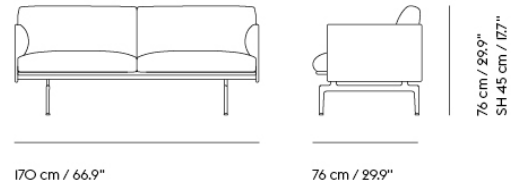

OUTLINE STUDIO SOFA / 170 CM / 66.9" - POLISHED ALUMINUM BASE - SH: 45 CM / 17.7"

Shipper Colli	1
Gross Weight (kg)	64
Net Weight (kg)	50
Warranty Period	10 years

Item No.	Color	Contract Price	Lead Time
Made-To-Order			
73657	Remix - All Colors	SEK 27.945,70	6 weeks
73659	Canvas - All Colors	SEK 31.815,70	6 weeks
73658	Clara - All Colors	SEK 31.815,70	6 weeks
73651	Fiord - All Colors	SEK 31.815,70	6 weeks
73656	Rime - All Colors	SEK 31.815,70	6 weeks
73654	Steelcut - All Colors	SEK 31.815,70	6 weeks
73653	Steelcut Trio - All Colors	SEK 31.815,70	6 weeks
73655	Hallingdal - All Colors	SEK 34.395,70	6 weeks
73660	Divina - All Colors	SEK 36.115,70	6 weeks
73661	Divina MD - All Colors	SEK 36.115,70	6 weeks
73662	Divina Melange - All Colors	SEK 36.115,70	6 weeks
76292	Ecriture - All Colors	SEK 36.115,70	6 weeks
73669	Vidar - All Colors	SEK 36.115,70	6 weeks
Extras			
83061	Leather care set for Refine Leather	SEK 172,00	-
28801	Power Outlet - Black	SEK 3.826,10	-
COM/COL & Specials			
73664	COM - Textile	SEK 31.815,70	6-12 weeks
73668	COM - Imitation Leather	SEK 34.395,70	6-12 weeks
73667	COM - Leather	SEK 48.155,70	6-12 weeks