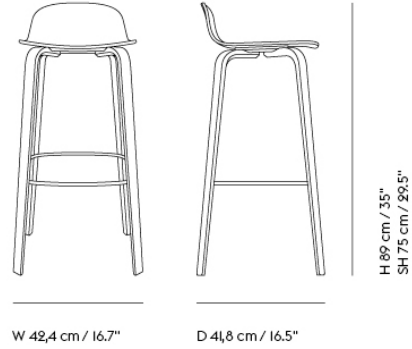

VISU BAR STOOL WOOD BASE - 75 CM / 29.5"

Shipper Colli	1
Gross Weight (kg)	5.7
Net Weight (kg)	4.18
Base color options	Black, Dark Green, Grey, Oak, Tan Rose or Stained Dark Brown
Warranty Period	5 years

Item No.	Color	Contract Price	Lead Time
Ready-To-Ship			
16151	Black/Black	SEK 4.639,70	-
16154	Dark Green/Dark Green	SEK 4.639,70	-
16152	Grey/Grey	SEK 4.639,70	-
16150	Oak/Oak	SEK 4.639,70	-
16158	Stained Dark Brown/Stained Dark Brown	SEK 4.639,70	-
16155	Tan Rose/Tan Rose	SEK 4.639,70	-
16159	White/Oak	SEK 4.639,70	-
Made-To-Order			
21755	Remix - All Colors	SEK 5.546,10	7 weeks
21772	Canvas - All Colors	SEK 5.804,10	7 weeks
21771	Clara - All Colors	SEK 5.804,10	7 weeks
18938	Fiord - All Colors	SEK 5.804,10	7 weeks
70394	Re-wool - All Colors	SEK 5.804,10	7 weeks
21757	Steelcut - All Colors	SEK 5.804,10	7 weeks
21758	Steelcut Trio - All Colors	SEK 5.804,10	7 weeks
21759	Hallingdal - All Colors	SEK 6.492,10	7 weeks
21760	Divina - All Colors	SEK 6.703,70	7 weeks
21761	Divina MD - All Colors	SEK 6.703,70	7 weeks
21762	Divina Melange - All Colors	SEK 6.703,70	7 weeks
18976	Ecriture - All Colors	SEK 6.703,70	7 weeks
18957	Vidar - All Colors	SEK 6.703,70	7 weeks