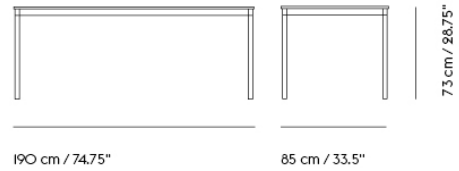

BASE TABLE / 190 X 85 CM / 74.8 X 33.5"

Shipper Colli	2
Gross Weight (kg)	33.9
Net Weight (kg)	28.09
Base color options	White, Black
Warranty Period	10 years

Item No.	Color	Contract Price	Lead Time
Ready-To-Ship			
64026	White Laminate/Plywood/Black	SEK 11.605,70	-
64025	White Laminate/Plywood/White	SEK 11.605,70	-
64030	Black Linoleum/Plywood/Black	SEK 13.325,70	-
64029	Black Linoleum/Plywood/White	SEK 13.325,70	-
64791	Lacquered Oak Veneer/Plywood/Black	SEK 15.905,70	-
64790	Lacquered Oak Veneer/Plywood/White	SEK 15.905,70	-
Made-To-Order			
64028	Black Laminate/Plywood/Black	SEK 11.605,70	6 weeks
64027	Black Laminate/Plywood/White	SEK 11.605,70	6 weeks
64036	Black Nanolaminate/Plywood/Black	SEK 16.765,70	6 weeks
64035	Black Nanolaminate/Plywood/White	SEK 16.765,70	6 weeks
64034	White Nanolaminate/Plywood/Black	SEK 16.765,70	6 weeks
64033	White Nanolaminate/Plywood/White	SEK 16.765,70	6 weeks
Extras			
28801	Power Outlet - Black	SEK 3.826,10	-