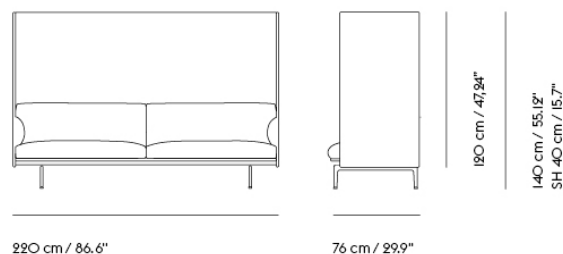

OUTLINE HIGHBACK SOFA 120 / 3-SEATER - BLACK BASE

Shipper Colli	1
Gross Weight (kg)	63
Net Weight (kg)	44
Additional Information	Please note that the highback height for this product is 120 cm / 47.2"
Warranty Period	10 years

Item No.	Color	Contract Price	Lead Time
Made-To-Order			
75336	Remix - All Colors	SEK 42.995,70	6 weeks
75416	Canvas - All Colors	SEK 48.585,70	6 weeks
75376	Clara - All Colors	SEK 48.585,70	6 weeks
75096	Fiord - All Colors	SEK 48.585,70	6 weeks
75296	Rime - All Colors	SEK 48.585,70	6 weeks
75216	Steelcut - All Colors	SEK 48.585,70	6 weeks
75176	Steelcut Trio - All Colors	SEK 48.585,70	6 weeks
75256	Hallingdal - All Colors	SEK 52.025,70	6 weeks
75456	Divina - All Colors	SEK 53.315,70	6 weeks
75496	Divina MD - All Colors	SEK 53.315,70	6 weeks
75536	Divina Melange - All Colors	SEK 53.315,70	6 weeks
76109	Ecriture - All Colors	SEK 53.315,70	6 weeks
75656	Vidar - All Colors	SEK 53.315,70	6 weeks
Extras			
28801	Power Outlet - Black	SEK 3.826,10	-
COM/COL & Specials			
75902	COM - Textile	SEK 48.585,70	6-12 weeks
75978	COM - Leather	SEK 82.555,70	6-12 weeks