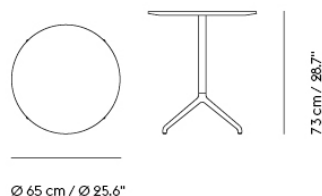

STILL CAFÉ TABLE / Ø 65 H: 73 CM / Ø 25.6 H: 28.7"

Shipper Colli	2
Gross Weight (kg)	14.7
Net Weight (kg)	10.152
Base color options	Black, White
Warranty Period	10 years

Item No.	Color	Contract Price	Lead Time
Ready-To-Ship			
31155	Black Nanolaminate/Black	SEK 5.890,10	-
31154	Black Nanolaminate/White	SEK 5.890,10	-
31153	White Nanolaminate/Black	SEK 5.890,10	-
31152	White Nanolaminate/White	SEK 5.890,10	-
Made-To-Order			
65566	Black Linoleum/Black	SEK 5.890,10	6 weeks
65565	Black Linoleum/White	SEK 5.890,10	6 weeks