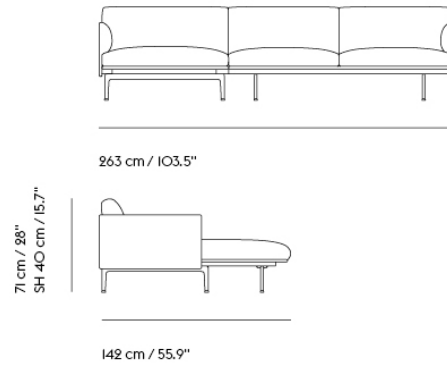

OUTLINE SOFA / CHAISE LONGUE - LEFT - POLISHED ALUMINUM BASE

Shipper Colli	2
Gross Weight (kg)	90
Net Weight (kg)	80
Please note	That this product features a chaise longue on the left-hand side when facing the product from the front.
Warranty Period	10 years

Item No.	Color	Contract Price	Lead Time
Made-To-Order			
67411	Remix - All Colors	SEK 47.725,70	6 weeks
67415	Canvas - All Colors	SEK 51.165,70	6 weeks
67413	Clara - All Colors	SEK 51.165,70	6 weeks
67403	Fiord - All Colors	SEK 51.165,70	6 weeks
67407	Steelcut - All Colors	SEK 51.165,70	6 weeks
67409	Hallingdal - All Colors	SEK 56.755,70	6 weeks
67417	Divina - All Colors	SEK 59.765,70	6 weeks
67419	Divina MD - All Colors	SEK 59.765,70	6 weeks
67421	Divina Melange - All Colors	SEK 59.765,70	6 weeks
76226	Ecriture - All Colors	SEK 59.765,70	6 weeks
67435	Vidar - All Colors	SEK 59.765,70	6 weeks
Extras			
83061	Leather care set for Refine Leather	SEK 172,00	-
28801	Power Outlet - Black	SEK 3.826,10	-
COM/COL & Specials			
67429	COM - Textile	SEK 51.595,70	6-12 weeks
67431	COM - Imitation Leather	SEK 56.755,70	6-12 weeks
67433	COM - Leather	SEK 71.375,70	6-12 weeks