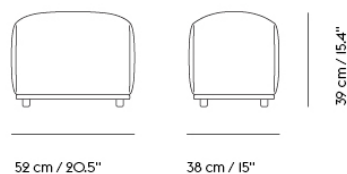

Shipper Colli 1
Gross Weight (kg) 15
Net Weight (kg) 9
Warranty Period 10 years

Item No.	Color	Contract Price	Lead Time
Made-To-Order			
66001	Remix - All Colors	SEK 4.858,10	6 weeks
66008	Canvas - All Colors	SEK 6.148,10	6 weeks
66007	Clara - All Colors	SEK 6.148,10	6 weeks
66003	Fiord - All Colors	SEK 6.148,10	6 weeks
66006	Rime - All Colors	SEK 6.148,10	6 weeks
66005	Steelcut - All Colors	SEK 6.148,10	6 weeks
66004	Steelcut Trio - All Colors	SEK 6.148,10	6 weeks
66009	Hallingdal - All Colors	SEK 6.492,10	6 weeks
66010	Divina - All Colors	SEK 6.578,10	6 weeks
66011	Divina MD - All Colors	SEK 6.578,10	6 weeks
66012	Divina Melange - All Colors	SEK 6.578,10	6 weeks
76052	Ecriture - All Colors	SEK 6.578,10	6 weeks
66013	Vidar - All Colors	SEK 6.578,10	6 weeks
COM/COL & Specials			
66018	COM - Textile	SEK 6.148,10	6-12 weeks