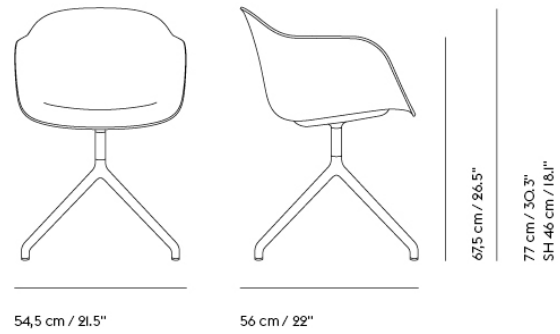

FIBER ARMCHAIR / SWIVEL BASE - FRONT UPHOLSTERY

Shipper Colli	1
Gross Weight (kg)	11.9
Net Weight (kg)	7
Base color options	Anthracite Black, White, Grey, Dusty Green or Polished Aluminum.
Shell Color Options	Black, Dusty Green, Grey, Natural White or Ochre
Warranty Period	10 years

Item No.	Color	Contract Price	Lead Time
Made-To-Order			
29276	Remix - Matching Shell/Base	SEK 5.890,10	4 weeks
29277	Remix - Ochre Shell/Base	SEK 5.890,10	4 weeks
29292	Canvas - Matching Shell/Base	SEK 6.703,70	4 weeks
29293	Canvas - Ochre Shell/Base	SEK 6.703,70	4 weeks
29290	Clara - Matching Shell/Base	SEK 6.703,70	4 weeks
29291	Clara - Ochre Shell/Base	SEK 6.703,70	4 weeks
59578	Fiord - Matching Shell/Base	SEK 6.703,70	4 weeks
59579	Fiord - Ochre Shell/Base	SEK 6.703,70	4 weeks
55073	Hero - Matching Shell/Base	SEK 6.703,70	4 weeks
55074	Hero - Ochre Shell/Base	SEK 6.703,70	4 weeks
19693	Re-wool - Matching Shell/Base	SEK 6.703,70	4 weeks
19694	Re-wool - Ochre Shell/Base	SEK 6.703,70	4 weeks
29278	Steelcut - Matching Shell/Base	SEK 6.703,70	4 weeks
29279	Steelcut - Ochre Shell/Base	SEK 6.703,70	4 weeks
29280	Steelcut Trio - Matching Shell/Base	SEK 6.703,70	4 weeks
29281	Steelcut Trio - Ochre Shell/Base	SEK 6.703,70	4 weeks
29282	Hallingdal - Matching Shell/Base	SEK 7.391,70	4 weeks
29283	Hallingdal - Ochre Shell/Base	SEK 7.391,70	4 weeks
29284	Divina - Matching Shell/Base	SEK 7.524,10	4 weeks
29285	Divina - Ochre Shell/Base	SEK 7.524,10	4 weeks
29294	Divina MD - Matching Shell/Base	SEK 7.524,10	4 weeks