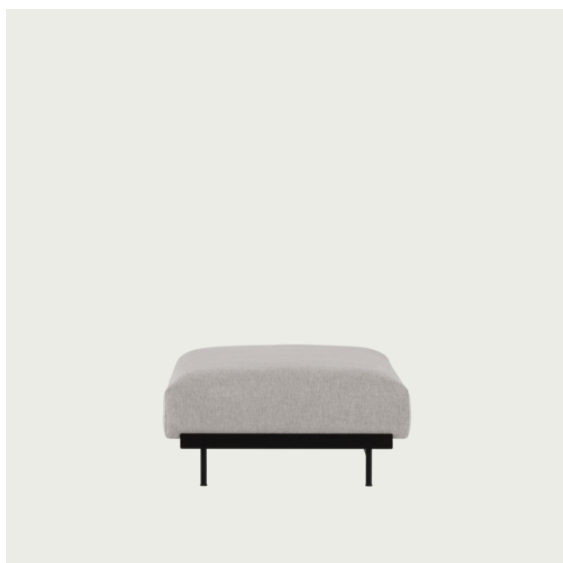

IN SITU MODULAR SOFA / OTTOMAN MODULE (D80)

Shipper Colli	1
Gross Weight (kg)	18.1
Net Weight (kg)	11.9
Please note	This variant is a Seating Module only and does not include a Frame Section.
Warranty Period	10 years

Item No.	Color	Contract Price	Lead Time
Ready-To-Ship			
98865-240	Ecriture 240	SEK 6.836,10	-
Made-To-Order			
99036	Remix - All Colors	SEK 5.671,70	6 weeks
41141	Fiord - All Colors	SEK 6.234,10	6 weeks
95503	Re-wool - All Colors	SEK 6.234,10	6 weeks
41150	Hallingdal - All Colors	SEK 6.492,10	6 weeks
41159	Divina - All Colors	SEK 6.836,10	6 weeks
41168	Divina MD - All Colors	SEK 6.836,10	6 weeks
41177	Divina Melange - All Colors	SEK 6.836,10	6 weeks
98865	Ecriture - All Colors	SEK 6.836,10	6 weeks
41186	Vidar - All Colors	SEK 6.836,10	6 weeks
COM/COL & Specials			
41231	COM - Textile	SEK 6.234,10	6-12 weeks
41249	COM - Leather	SEK 12.465,70	6-12 weeks