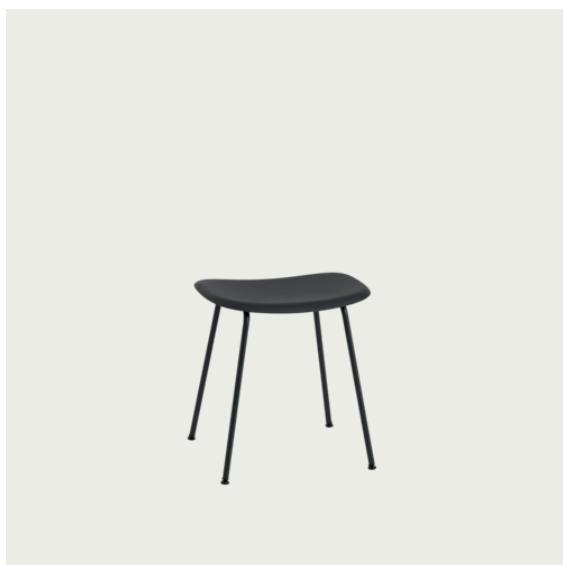

Shipper Colli	1
Gross Weight (kg)	4.5
Net Weight (kg)	2.5
Base color options	Anthracite Black, Dusty Green, Grey or White
Warranty Period	5 years

Item No.	Color	Contract Price	Lead Time
Made-To-Order			
58901	Black/Anthracite Black (Recycled Plastic)	SEK 1.848,10	3 weeks
59096	Dusty Green/Dusty Green (Recycled Plastic)	SEK 1.848,10	3 weeks
59097	Grey/Grey (Recycled Plastic)	SEK 1.848,10	3 weeks
58902	Natural White/White (Recycled Plastic)	SEK 1.848,10	3 weeks
59098	Ochre/Black (Recycled Plastic)	SEK 1.848,10	3 weeks
23510	Remix - All Colors	SEK 3.138,10	4 weeks
23518	Canvas - All Colors	SEK 3.349,70	4 weeks
23517	Clara - All Colors	SEK 3.349,70	4 weeks
59556	Fiord - All Colors	SEK 3.349,70	4 weeks
55022	Hero - All Colors	SEK 3.349,70	4 weeks
19669	Re-wool - All Colors	SEK 3.349,70	4 weeks
23511	Steelcut - All Colors	SEK 3.349,70	4 weeks
23512	Steelcut Trio - All Colors	SEK 3.349,70	4 weeks
23513	Hallingdal - All Colors	SEK 3.607,70	4 weeks
23514	Divina - All Colors	SEK 3.693,70	4 weeks
23519	Divina MD - All Colors	SEK 3.693,70	4 weeks
23520	Divina Melange - All Colors	SEK 3.693,70	4 weeks
59340	Ecriture - All Colors	SEK 3.693,70	4 weeks
59451	Vidar - All Colors	SEK 3.693,70	4 weeks

Extras