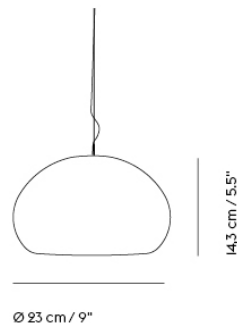

Item No.	Color	Contract Price	Lead Time
Ready-To-Ship			
15401	Opal White	SEK 3.349,70	-
Extras			
15804	Ambit / Fluid / Rime Ø12+Ø18+25 Cord - White (per linear meter)	SEK 59,30	-
21100	Dimmable Bulb for Fluid and Grain Pendant Lamp	SEK 193,50	-
24052	Ceiling Cap for wire suspension lamps - White	SEK 262,30	-