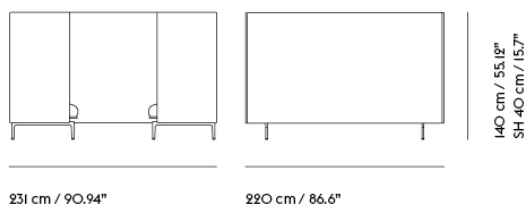

OUTLINE HIGHBACK CABIN 120 / 3-SEATER - BLACK BASE

Shipper Colli	3
Gross Weight (kg)	92
Net Weight (kg)	65.5
Warranty Period	10 years

Item No.	Color	Contract Price	Lead Time
Made-To-Order			
80871	Remix - All Colors	SEK 89.005,70	6 weeks
80943	Canvas - All Colors	SEK 102.335,70	6 weeks
80907	Clara - All Colors	SEK 102.335,70	6 weeks
80655	Fiord - All Colors	SEK 102.335,70	6 weeks
80835	Rime - All Colors	SEK 102.335,70	6 weeks
80763	Steelcut - All Colors	SEK 102.335,70	6 weeks
80727	Steelcut Trio - All Colors	SEK 102.335,70	6 weeks
80799	Hallingdal - All Colors	SEK 108.785,70	6 weeks
80979	Divina - All Colors	SEK 110.935,70	6 weeks
81015	Divina MD - All Colors	SEK 110.935,70	6 weeks
81051	Divina Melange - All Colors	SEK 110.935,70	6 weeks
76169	Ecriture - All Colors	SEK 110.935,70	6 weeks
81159	Vidar - All Colors	SEK 110.935,70	6 weeks
Extras			
28801	Power Outlet - Black	SEK 3.826,10	-
COM/COL & Specials			
75943	COM - Textile	SEK 105.775,70	6-12 weeks
76019	COM - Leather	SEK 179.305,70	6-12 weeks