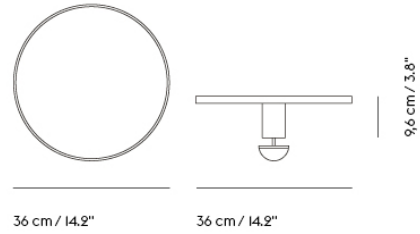

Shipper Colli 1
Gross Weight (kg) 3.603
Net Weight (kg) 1.4
Warranty Period 5 years

Item No.	Color	Contract Price	Lead Time
Ready-To-Ship			
39965	Oak	SEK 1.504,10	-