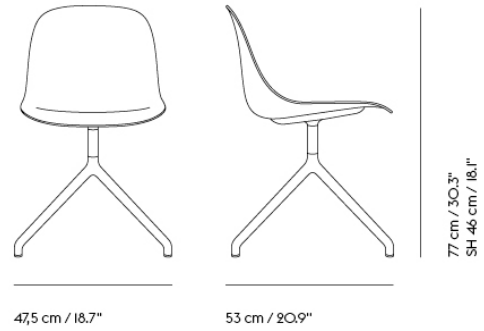

FIBER SIDE CHAIR SWIVEL BASE W. RETURN

Shipper Colli	1
Gross Weight (kg)	10.3
Net Weight (kg)	9.8
Base color options	Anthracite Black, Dusty Green, Grey, Polished Aluminum or White
Warranty Period	5 years

Item No.	Color	Contract Price	Lead Time
Made-To-Order			
58996	Black/Anthracite Black (Recycled Plastic)	SEK 3.951,70	3 weeks
58998	Dusty Green/Dusty Green (Recycled Plastic)	SEK 3.951,70	3 weeks
58997	Grey/Grey (Recycled Plastic)	SEK 3.951,70	3 weeks
59000	Natural White/White (Recycled Plastic)	SEK 3.951,70	3 weeks
58999	Ochre/Anthracite Black (Recycled Plastic)	SEK 3.951,70	3 weeks
23330	Remix - All Colors	SEK 5.890,10	4 weeks
23338	Canvas - All Colors	SEK 6.703,70	4 weeks
23337	Clara - All Colors	SEK 6.703,70	4 weeks
59553	Fiord - All Colors	SEK 6.703,70	4 weeks
55014	Hero - All Colors	SEK 6.703,70	4 weeks
19665	Re-wool - All Colors	SEK 6.703,70	4 weeks
23331	Steelcut - All Colors	SEK 6.703,70	4 weeks
23332	Steelcut Trio - All Colors	SEK 6.703,70	4 weeks
23333	Hallingdal - All Colors	SEK 7.391,70	4 weeks
23334	Divina - All Colors	SEK 7.524,10	4 weeks
23339	Divina MD - All Colors	SEK 7.524,10	4 weeks
23340	Divina Melange - All Colors	SEK 7.524,10	4 weeks
59336	Ecriture - All Colors	SEK 7.524,10	4 weeks
59447	Vidar - All Colors	SEK 7.524,10	4 weeks

Extras