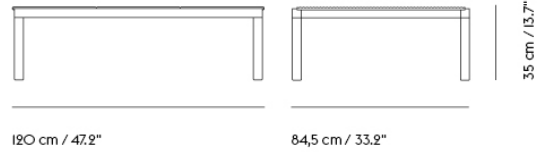

**COUPLE COFFEE TABLE / 120 X 84 X 35
CM / 47.2 X 33.2 X 13.7"**

Shipper Colli 4
Gross Weight (kg) 39.67
Net Weight (kg) 33.53
Warranty 10 years

Item No.	Color	Contract Price	Lead Time
Ready-To-Ship			
50380	2 Plain I Wavy - Pale Blue/Dark Oiled Oak	SEK 14.185,70	-
50381	2 Plain I Wavy - Pale Blue/Oak	SEK 14.185,70	-
50349	2 Plain I Wavy - Sand/Dark Oiled Oak	SEK 14.185,70	-
50351	2 Plain I Wavy - Sand/Oak	SEK 14.185,70	-
50368	2 Plain I Wavy - Taupe/Dark Oiled Oak	SEK 14.185,70	-
50369	2 Plain I Wavy - Taupe/Oak	SEK 14.185,70	-
50375	3 Plain - Pale Blue/Dark Oiled Oak	SEK 14.185,70	-
50374	3 Plain - Pale Blue/Oak	SEK 14.185,70	-
50321	3 Plain - Sand/Dark Oiled Oak	SEK 14.185,70	-
50319	3 Plain - Sand/Oak	SEK 14.185,70	-
50363	3 Plain - Taupe/Dark Oiled Oak	SEK 14.185,70	-
50362	3 Plain - Taupe/Oak	SEK 14.185,70	-