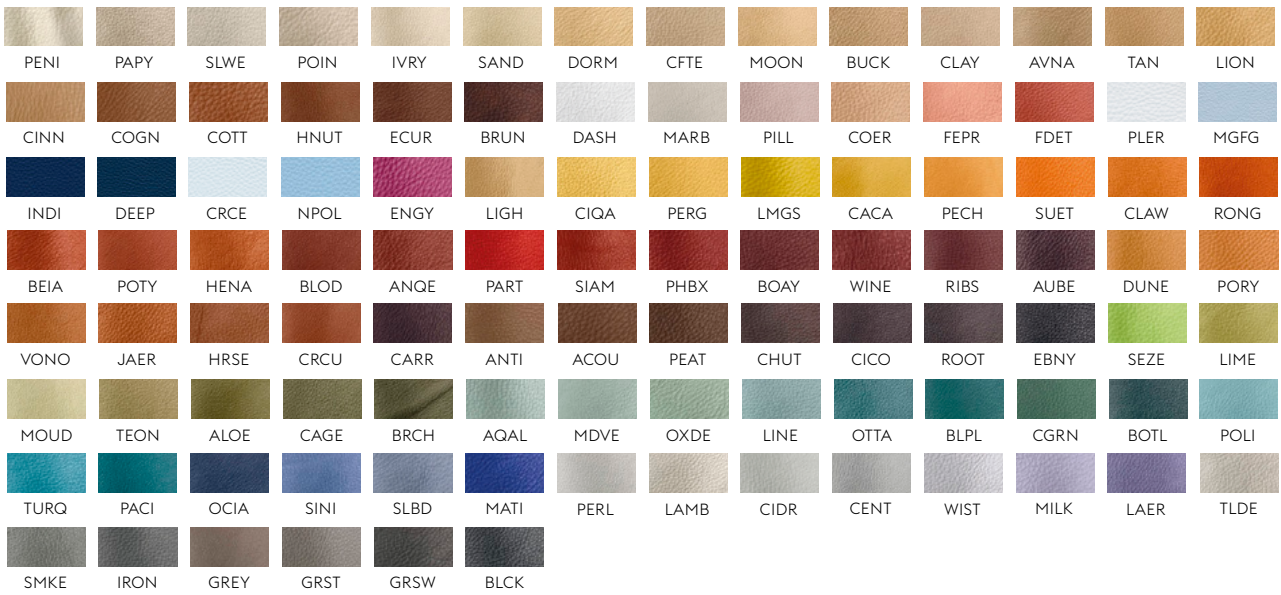

LEATHER OPTIONS

At Muuto, we work with some of the leading European leather suppliers to ensure that the leather used for our designs is always of the highest possible standard. Our leather options range from the Refine Leather, a modern and sleek full-grain leather with a soft touch, over Easy Leather, a lightly buffed natural grain leather with a soft and waxy feel along with a matte look, to our Endure Leather, a pliable and extremely durable semi-aniline leather ideal for hard contract environments.

EASY LEATHER

Lightly Buffed Natural Grain Leather
Raw material: Designed and processed in Italy. The leather is dyed through, chrome tanned and finishing is with resins and pigments.

ZINC