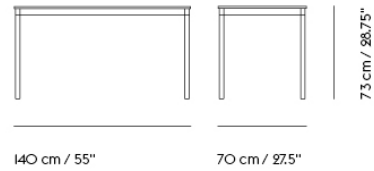

Shipper Colli	2
Gross Weight (kg)	21.4
Net Weight (kg)	16.7
Base color options	White, Black
Warranty Period	10 years

Item No.	Color	Contract Price	Lead Time
Made-To-Order			
64188	Black Laminate/Plywood/Black	SEK 10.315,70	6 weeks
64187	Black Laminate/Plywood/White	SEK 10.315,70	6 weeks
64186	White Laminate/Plywood/Black	SEK 10.315,70	6 weeks
64185	White Laminate/Plywood/White	SEK 10.315,70	6 weeks
64196	Black Nanolaminat/Plywood/Black	SEK 12.895,70	6 weeks
64195	Black Nanolaminat/Plywood/White	SEK 12.895,70	6 weeks
64194	White Nanolaminat/Plywood/Black	SEK 12.895,70	6 weeks
64193	White Nanolaminat/Plywood/White	SEK 12.895,70	6 weeks
64190	Black Linoleum/Plywood/Black	SEK 10.745,70	6 weeks
64189	Black Linoleum/Plywood/White	SEK 10.745,70	6 weeks
64807	Lacquered Oak Veneer/Plywood/Black	SEK 11.175,70	6 weeks
64806	Lacquered Oak Veneer/Plywood/White	SEK 11.175,70	6 weeks
Extras			
28801	Power Outlet - Black	SEK 3.826,10	-