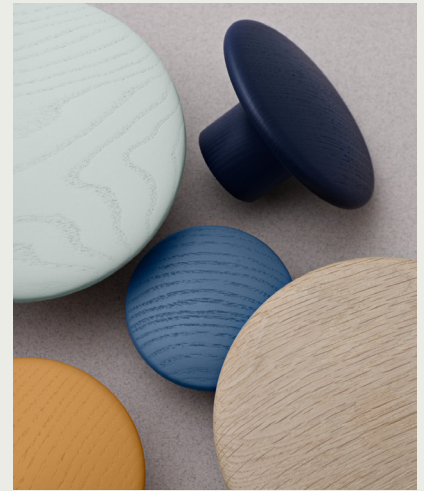

DOTS COAT HOOK SERIES

"The Dots are a characteristic family of hooks that make a friendly addition to any wall. With their smooth, round edges, they will treat your items with the greatest of care. Designed in multiple sizes, materials and colors, the Dots Coat Hook Series can be arranged in any pattern imaginable to express your personal taste. Oh, and feel free to add more as time goes on: Thats love to welcome one another on the wall."

— Lars Tornøe

Designed by	Lars Tornøe / 2007
Environment	Indoor
Contry of Production	Wood: Slovenia / Metal: China / Ceramic: Portugal
Description	Bringing a friendly expression to the traditional coat hook, the Dots Series is a functionally sculptural design to be arranged on the wall in any pattern and color combination desired. Use it in hallways, bedrooms, kitchens as well as hospitality and workplace areas. Combine the Dots Ceramic, Dots Metal and Dots Wood for a unique expression. Visit our Product Planner to explore the possible configurations: planner.muuto.com/dots
Material	The Dots Ceramic: Made from earthenware with glaze. The Dots Ceramic is made in an organic material. The surface is made with a reactive glaze, giving each single Dots Ceramic a unique expression. Slight color variations may appear as a natural characteristic of the design's materiality. The Dots Metal: Made from anodized solid aluminum. Produced on a CNC lathing machine, carefully lacquered and packed. The Dots Wood: Made from first class oiled oak, walnut and ash wood (colored versions in ash wood). The wood has been carefully selected for this product, as a knot will ruin the design of the product. The wood is cut, glued together in two pieces and processed in a CNC turning lathe. Polished and oiled. This product is made in an organic material. Natural variations in the surface and color can occur as a result of this, giving each single product a unique expression.
Cleaning & Care	Dots Wood & Ceramic Clean with moist cloth. Dots Metal Clean with moist cloth, If necessary use a mild detergent. Wipe the surface dry with a lint-free cloth
Spare part	Screw