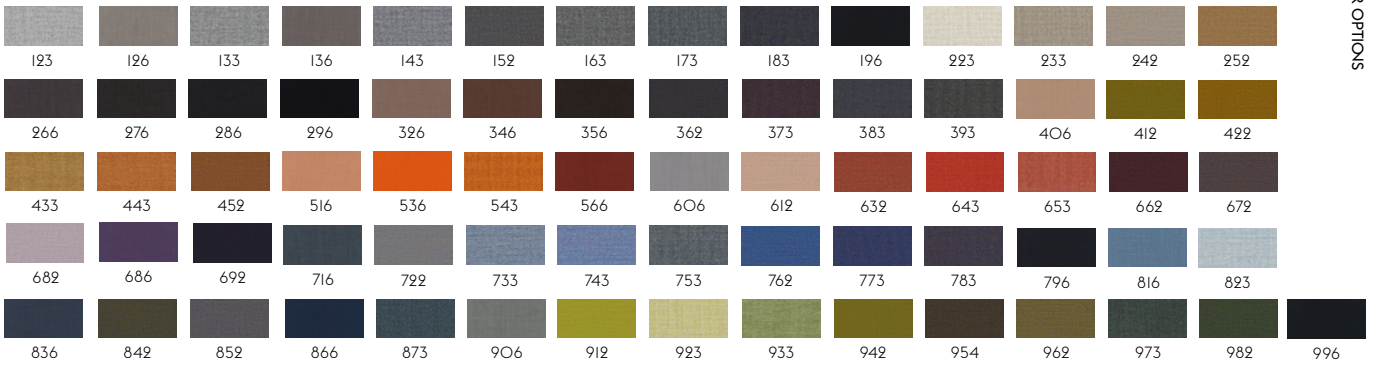

REMIX BY KVADRAT

Designer: Giulio Ridolfo.

Composition: 90% new wool worsted, 10% nylon.

Durability: 100,000 Martindale / Lightfastness 5-7 (ISO 1-8).

Sustainability: Complies with both EU ecolabel "The Flower" and Greenguard Gold Certification.

113