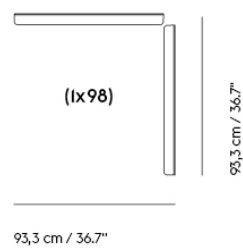

IN SITU MODULAR SOFA / CORNER FRAME SECTION (1 X 98)

Shipper Colli	1
Gross Weight (kg)	10.8
Net Weight (kg)	8.56
Warranty Period	10 years

Item No.	Color	Contract Price	Lead Time
Ready-To-Ship			
41563	Black - 1 x 98 Corner	SEK 1.848,10	-