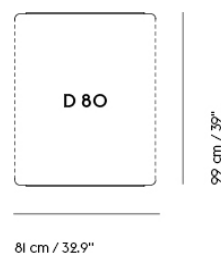

IN SITU MODULAR SOFA / OTTOMAN MODULE (D80)

Shipper Colli	1
Gross Weight (kg)	18.1
Net Weight (kg)	11.9
Please note	This variant is a Seating Module only and does not include a Frame Section.
Warranty Period	10 years

Item No.	Color	Contract Price	Lead Time
Ready-To-Ship			
98865-240	Ecriture 240	SEK 6.836,10	-
Made-To-Order			
99036	Remix - All Colors	SEK 5.671,70	6 weeks
41141	Fiord - All Colors	SEK 6.234,10	6 weeks
95503	Re-wool - All Colors	SEK 6.234,10	6 weeks
41150	Hallingdal - All Colors	SEK 6.492,10	6 weeks
41159	Divina - All Colors	SEK 6.836,10	6 weeks
41168	Divina MD - All Colors	SEK 6.836,10	6 weeks
41177	Divina Melange - All Colors	SEK 6.836,10	6 weeks
98865	Ecriture - All Colors	SEK 6.836,10	6 weeks
41186	Vidar - All Colors	SEK 6.836,10	6 weeks
COM/COL & Specials			
41231	COM - Textile	SEK 6.234,10	6-12 weeks
41249	COM - Leather	SEK 12.465,70	6-12 weeks