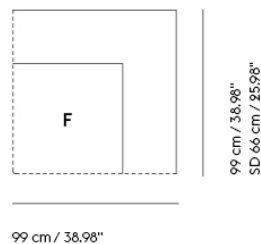

CONNECT SOFT MODULAR SOFA / CORNER (F)

Shipper Colli	1
Gross Weight (kg)	50.8
Net Weight (kg)	39.3
Warranty Period	10 years

Item No.	Color	Contract Price	Lead Time
Ready-To-Ship			
94514-128	Re-wool 128	SEK 16.335,70	-
Made-To-Order			
94523	Remix - All Colors	SEK 14.615,70	6 weeks
94568	Canvas - All Colors	SEK 16.335,70	6 weeks
94577	Clara - All Colors	SEK 16.335,70	6 weeks
94541	Fiord - All Colors	SEK 16.335,70	6 weeks
94514	Re-wool - All Colors	SEK 16.335,70	6 weeks
94532	Rime - All Colors	SEK 16.335,70	6 weeks
94550	Steelcut - All Colors	SEK 16.335,70	6 weeks
94559	Steelcut Trio - All Colors	SEK 16.335,70	6 weeks
94586	Hallingdal - All Colors	SEK 17.625,70	6 weeks
94595	Divina - All Colors	SEK 18.485,70	6 weeks
94604	Divina MD - All Colors	SEK 18.485,70	6 weeks
94613	Divina Melange - All Colors	SEK 18.485,70	6 weeks
98847	Ecriture - All Colors	SEK 18.485,70	6 weeks
76366	Vidar - All Colors	SEK 18.485,70	6 weeks
COM/COL & Specials			
94649	COM - Textile	SEK 16.335,70	6-12 weeks