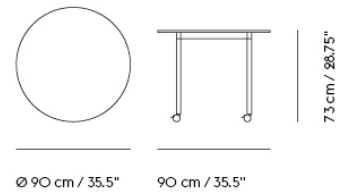

BASE ROUND TABLE / WITH CASTORS / Ø 90 CM / 35.4"

Shipper Colli	2
Gross Weight (kg)	14.95
Net Weight (kg)	9.17
Base color options	White, Black
Warranty Period	10 years

Item No.	Color	Contract Price	Lead Time
Made-To-Order			
64457	Black Laminate/Plywood/Black	SEK 11.605,70	6 weeks
64577	Black Laminate/Plywood/White	SEK 11.605,70	6 weeks
64532	White Laminate/Plywood/Black	SEK 11.605,70	6 weeks
64652	White Laminate/Plywood/White	SEK 11.605,70	6 weeks
64487	Black Nanolaminat/Plywood/Black	SEK 14.615,70	6 weeks
64607	Black Nanolaminat/Plywood/White	SEK 14.615,70	6 weeks
64547	White Nanolaminat/Plywood/Black	SEK 14.615,70	6 weeks
64667	White Nanolaminat/Plywood/White	SEK 14.615,70	6 weeks
64469	Black Linoleum/Plywood/Black	SEK 12.465,70	6 weeks
64589	Black Linoleum/Plywood/White	SEK 12.465,70	6 weeks
64502	Lacquered Oak Veneer/Plywood/Black	SEK 12.895,70	6 weeks
64622	Lacquered Oak Veneer/Plywood/White	SEK 12.895,70	6 weeks