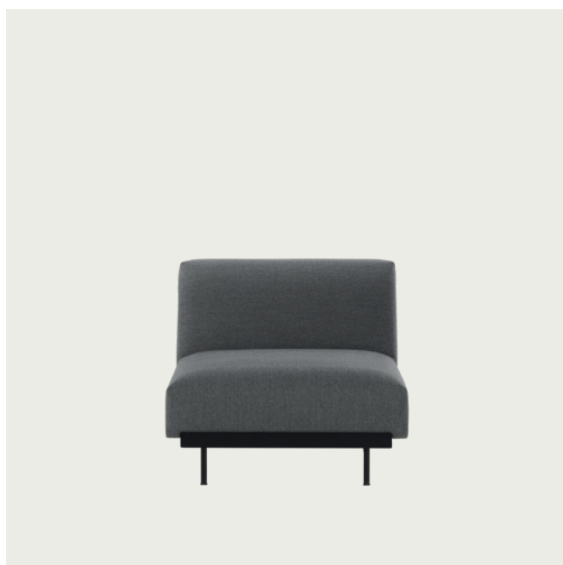

IN SITU MODULAR SOFA / CENTRE MODULE (C80)

Shipper Colli	1
Gross Weight (kg)	30.2
Net Weight (kg)	23.53
Please note	This variant is a Seating Module only and does not include a Frame Section.
Warranty Period	10 years

Item No.	Color	Contract Price	Lead Time
Ready-To-Ship			
98864-240	Ecriture 240	SEK 12.895,70	-
Made-To-Order			
99035	Remix - All Colors	SEK 9.885,70	6 weeks
41140	Fiord - All Colors	SEK 11.605,70	6 weeks
95502	Re-wool - All Colors	SEK 11.605,70	6 weeks
41149	Hallingdal - All Colors	SEK 12.465,70	6 weeks
41158	Divina - All Colors	SEK 12.895,70	6 weeks
41167	Divina MD - All Colors	SEK 12.895,70	6 weeks
41176	Divina Melange - All Colors	SEK 12.895,70	6 weeks
98864	Ecriture - All Colors	SEK 12.895,70	6 weeks
41185	Vidar - All Colors	SEK 12.895,70	6 weeks
COM/COL & Specials			
41230	COM - Textile	SEK 11.605,70	6-12 weeks
41248	COM - Leather	SEK 18.055,70	6-12 weeks