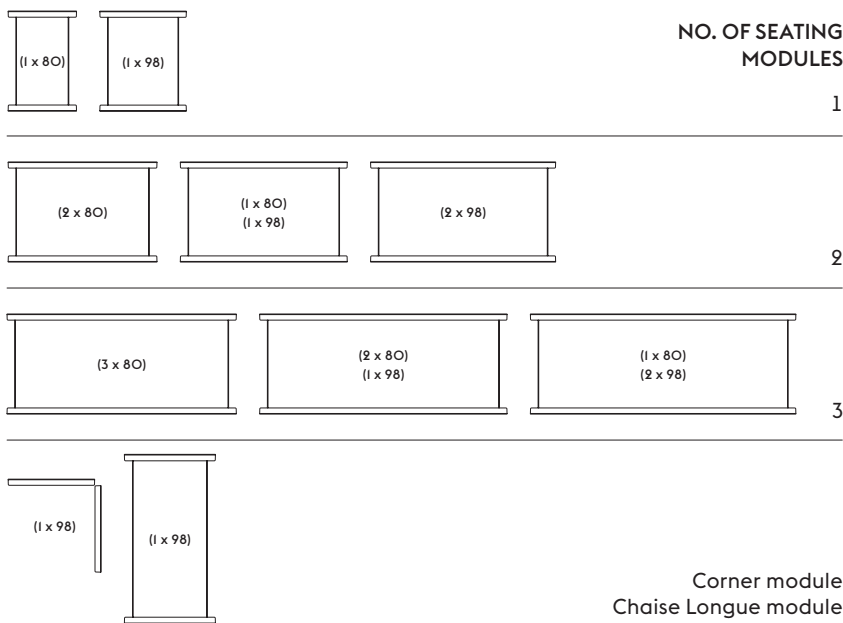

2. FRAME SECTIONS

Choose the frame section(s) that match the seating modules of the desired configuration (10 frame sections to choose from in total). We recommend using as few frame sections as possible when creating your own configuration for a clean appearance.

A Frame Corner Section must always be supported by sections in the two open directions.

A configuration with chaise longue modules H98 or I98 must be created using at least 2 sections in total.