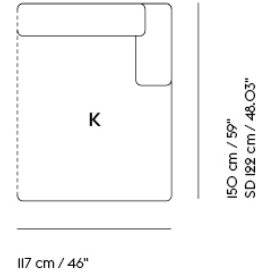

CONNECT MODULAR SOFA / RIGHT ARMREST LOUNGE (K)

Shipper Colli	1
Gross Weight (kg)	73
Net Weight (kg)	70
Please note	This product features an armrest on the right-hand side when facing the product from the front.
Warranty Period	10 years

Item No.	Color	Contract Price	Lead Time
Made-To-Order			
11511	Remix - All Colors	SEK 19.775,70	6 weeks
98270	Canvas - All Colors	SEK 22.785,70	6 weeks
11603	Clara - All Colors	SEK 22.785,70	6 weeks
98300	Fiord - All Colors	SEK 22.785,70	6 weeks
19111	Rime - All Colors	SEK 22.785,70	6 weeks
11591	Steelcut - All Colors	SEK 22.785,70	6 weeks
11551	Steelcut Trio - All Colors	SEK 22.785,70	6 weeks
11631	Hallingdal - All Colors	SEK 23.215,70	6 weeks
20271	Divina - All Colors	SEK 24.505,70	6 weeks
19031	Divina MD - All Colors	SEK 24.505,70	6 weeks
19051	Divina Melange - All Colors	SEK 24.505,70	6 weeks
76349	Ecriture - All Colors	SEK 24.505,70	6 weeks
76327	Vidar - All Colors	SEK 24.505,70	6 weeks
COM/COL & Specials			
11571	COM - Textile	SEK 24.505,70	6-12 weeks