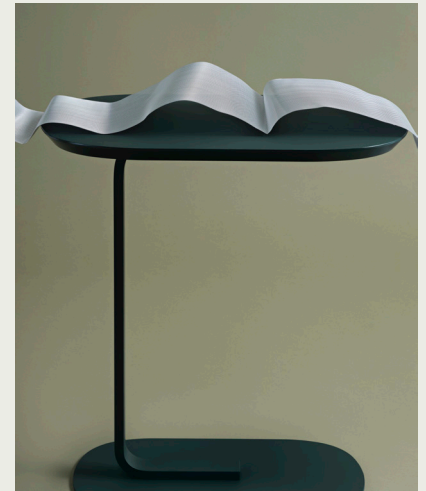

RELATE SIDE TABLE

"We were seeking to design a simple, comfortable and easy-to-use side table that would make a natural complement to any lounge, work or home setting. With two soft gentle shapes connected by a bent metal bar, the Relate Side Table makes a subtle yet bold statement, serving a functional purpose while adding a touch of modern design to any space."

— Big-Game

Designed by	Big-Game / 2019
Environment	Indoor
Country of Production	Denmark
Assembly Required	Yes
Description	An elegant side table with two planes, connected through a graphic leg for a modern expression. Pull the Relate Side Table up to a sofa to use as a hot desk or place it in any space to hold various objects.
Material	Black, Off-White and Blue Grey with linoleum finish. Laminated Oak Veneer. Solid Oak and Solid Smoked Oak. Frame in powder coated steel.
Cleaning & Care	Laminate & Linoleum: Clean the table with a damp cloth. If necessary, only use a mild detergent or washing up liquid and not concentrated. Always wipe with a dry cloth afterwards. To minimize the risk of stains and marks, liquid, grease etc. should be removed straight away. For linoleum versions, linoleum care is recommended for optimum saturation of the natural material 2-3 times a year. It is recommended to clean linoleum versions with a damp cloth and a pH neutral cleaner and wipe dry to remove any residues. Oak Veneer: Clean the table with a damp cloth. If necessary, only use a mild detergent or washing up liquid and not concentrated. Always wipe with a dry cloth afterwards. To minimize the risk of stains and marks, liquid, grease etc. should be removed straight away. Solid Oak & Solid Smoked Oak: Upon receiving your table, we recommend that table top and bottom is treated with a special oak wood oil, improving its resistance to stains and fluids. We also recommend that you continue caring for the product by repeating this treatment 2-3 times a year. For products in Solid Oak, we recommend using a tabletop oil with a small amount of white pigment, suitable for food applications*. For products in Smoked Oak, we recommend using a smoked tabletop oil, suitable for food applications*. Avoid placing the table in the immediate distance of a heat source. Do not place hot or wet objects directly on the table, as they can leave a mark on the table top. Metal objects can leave a mark if left on the table for a longer period of time. Any spill should immediately be removed to avoid discoloring. Clean the table top often and carefully with a soft and dry cloth following the wood's grain patterns. *Please contact customer@muuto.com for recommendations on specific oak wood oils available in your region.