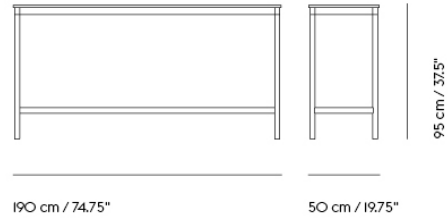

BASE HIGH TABLE / 190 X 50 H: 95 CM / 74.8 X 19.7 H: 37.4"

Shipper Colli	2
Gross Weight (kg)	38
Net Weight (kg)	33.2
Base color options	White, Black
Warranty Period	10 years

Item No.	Color	Contract Price	Lead Time
Ready-To-Ship			
62006	White Laminate/Plywood/Black	SEK 17.625,70	-
62005	White Laminate/Plywood/White	SEK 17.625,70	-
62010	Black Linoleum/Plywood/Black	SEK 19.345,70	-
62009	Black Linoleum/Plywood/White	SEK 19.345,70	-
64771	Lacquered Oak Veneer/Plywood/Black	SEK 21.495,70	-
64770	Lacquered Oak Veneer/Plywood/White	SEK 21.495,70	-
Made-To-Order			
62008	Black Laminate/Plywood/Black	SEK 17.625,70	8 weeks
62007	Black Laminate/Plywood/White	SEK 17.625,70	8 weeks
62016	Black Nanolaminat/Plywood/Black	SEK 22.785,70	8 weeks
62015	Black Nanolaminat/Plywood/White	SEK 22.785,70	8 weeks
62014	White Nanolaminat/Plywood/Black	SEK 22.785,70	8 weeks
62013	White Nanolaminat/Plywood/White	SEK 22.785,70	8 weeks
Extras			
28801	Power Outlet - Black	SEK 3.826,10	-