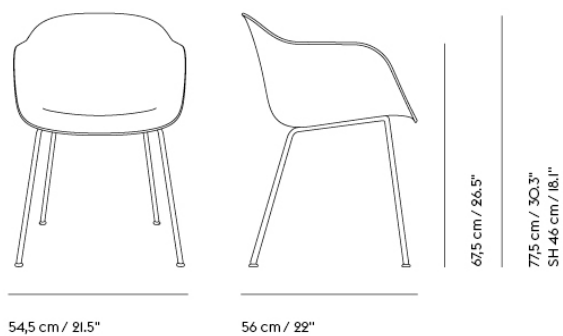

FIBER ARMCHAIR / TUBE BASE - FRONT UPHOLSTERY

Shipper Colli	1
Gross Weight (kg)	9
Net Weight (kg)	7
Base color options	Anthracite Black, Chrome, Dusty Green, Grey or White
Shell Color Options	Black, Dusty Green, Grey, Natural White or Ochre
Warranty Period	10 years

Item No.	Color	Contract Price	Lead Time
Made-To-Order			
29100	Remix - Matching Shell/Base	SEK 4.858,10	4 weeks
29101	Remix - Ochre Shell/Base	SEK 4.858,10	4 weeks
57122	Remix - Shell/Chrome Base	SEK 4.858,10	4 weeks
29116	Canvas - Matching Shell/Base	SEK 5.671,70	4 weeks
29117	Canvas - Ochre Shell/Base	SEK 5.671,70	4 weeks
57130	Canvas - Shell/Chrome Base	SEK 5.671,70	4 weeks
29114	Clara - Matching Shell/Base	SEK 5.671,70	4 weeks
29115	Clara - Ochre Shell/Base	SEK 5.671,70	4 weeks
57129	Clara - Shell/Chrome Base	SEK 5.671,70	4 weeks
59570	Fiord - Matching Shell/Base	SEK 5.671,70	4 weeks
59571	Fiord - Ochre Shell/Base	SEK 5.671,70	4 weeks
59637	Fiord - Shell/Chrome Base	SEK 5.671,70	4 weeks
55062	Hero - Matching Shell/Base	SEK 5.671,70	4 weeks
55063	Hero - Ochre Shell/Base	SEK 5.671,70	4 weeks
57135	Hero - Shell/Chrome Base	SEK 5.671,70	4 weeks
19685	Re-wool - Matching Shell/Base	SEK 5.671,70	4 weeks
19686	Re-wool - Ochre Shell/Base	SEK 5.671,70	4 weeks
19752	Re-wool - Shell/Chrome Base	SEK 5.671,70	4 weeks
29102	Steelcut - Matching Shell/Base	SEK 5.671,70	4 weeks
29103	Steelcut - Ochre Shell/Base	SEK 5.671,70	4 weeks
57123	Steelcut - Shell/Chrome Base	SEK 5.671,70	4 weeks