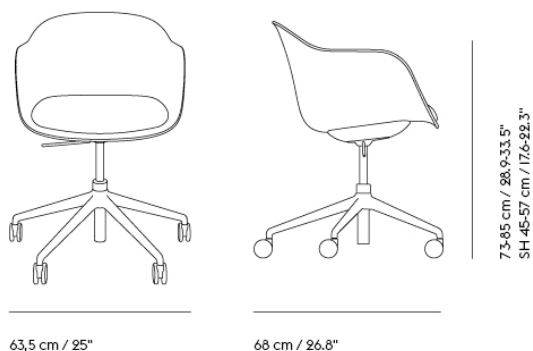

FIBER CONFERENCE ARMCHAIR SWIVEL BASE W. GAS LIFT, CASTORS AND TILT

Shipper Colli	1
Gross Weight (kg)	19.5
Net Weight (kg)	19.5
Base color options	Anthracite Black or Grey
Warranty period	10 years

Item No.	Color	Contract Price	Lead Time
Ready-To-Ship			
59990-GREY_133	Remix 133/Grey	SEK 9.455,70	-
Made-To-Order			
59990	Remix - All Colors	SEK 9.455,70	4 weeks
58576	Canvas - All Colors	SEK 10.745,70	4 weeks
58575	Clara - All Colors	SEK 10.745,70	4 weeks
59649	Fiord - All Colors	SEK 10.745,70	4 weeks
59853	Hero - All Colors	SEK 10.745,70	4 weeks
58583	Re-wool - All Colors	SEK 10.745,70	4 weeks
58573	Steelcut - All Colors	SEK 10.745,70	4 weeks
58574	Steelcut Trio - All Colors	SEK 10.745,70	4 weeks
58578	Divina - All Colors	SEK 11.605,70	4 weeks
58579	Divina MD - All Colors	SEK 11.605,70	4 weeks
58580	Divina Melange - All Colors	SEK 11.605,70	4 weeks
59434	Ecriture - All Colors	SEK 11.605,70	4 weeks
58577	Hallingdal - All Colors	SEK 11.605,70	4 weeks
59545	Vidar - All Colors	SEK 11.605,70	4 weeks
COM/COL & Specials			
58833	COM - Textile	SEK 10.745,70	6 weeks
58834	COM - Imitation Leather	SEK 11.605,70	6 weeks