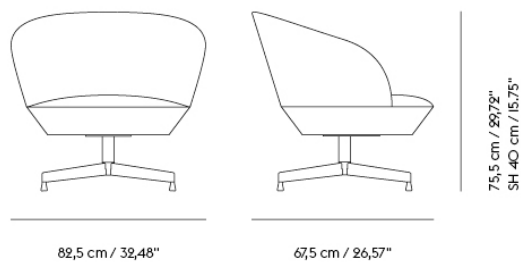

Shipper Colli	1
Gross Weight (kg)	23.5
Net Weight (kg)	21.5
Base color options	Black or Grey
Warranty period	10 years

Item No.	Color	Contract Price	Lead Time
Ready-To-Ship			
19419-GREY_146	Vidar 146/Grey	SEK 23.215,70	-
Made-To-Order			
19402	Canvas - All Colors	SEK 18.485,70	4 weeks
19403	Clara - All Colors	SEK 18.485,70	4 weeks
19412	Fiord - All Colors	SEK 18.485,70	4 weeks
19523	Re-wool - All Colors	SEK 18.485,70	4 weeks
19885	Rime - All Colors	SEK 18.485,70	4 weeks
19416	Steelcut - All Colors	SEK 18.485,70	4 weeks
19415	Steelcut Trio - All Colors	SEK 18.485,70	4 weeks
19413	Hallingdal - All Colors	SEK 21.065,70	4 weeks
19407	Divina - All Colors	SEK 23.215,70	4 weeks
19408	Divina MD - All Colors	SEK 23.215,70	4 weeks
19409	Divina Melange - All Colors	SEK 23.215,70	4 weeks
59880	Ecriture - All Colors	SEK 23.215,70	4 weeks
19419	Vidar - All Colors	SEK 23.215,70	4 weeks
COM/COL & Specials			
19404	COM - Textile	SEK 18.485,70	4 weeks