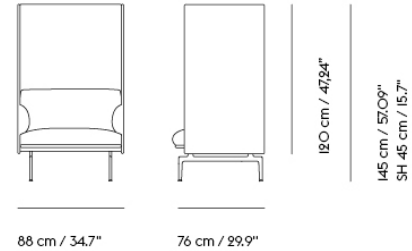

OUTLINE HIGHBACK SOFA 120 / 1-SEATER

- BLACK BASE - SH: 45 CM / 17.7"

Shipper Colli	1
Gross Weight (kg)	35
Net Weight (kg)	25
Additional Information	Please note that the highback height for this product is 120 cm / 47.2"
Warranty Period	10 years

Item No.	Color	Contract Price	Lead Time
Made-To-Order			
75370	Remix - All Colors	SEK 26.655,70	6 weeks
75450	Canvas - All Colors	SEK 30.095,70	6 weeks
75410	Clara - All Colors	SEK 30.095,70	6 weeks
75130	Fiord - All Colors	SEK 30.095,70	6 weeks
75330	Rime - All Colors	SEK 30.095,70	6 weeks
75250	Steelcut - All Colors	SEK 30.095,70	6 weeks
75210	Steelcut Trio - All Colors	SEK 30.095,70	6 weeks
75290	Hallingdal - All Colors	SEK 31.815,70	6 weeks
75490	Divina - All Colors	SEK 32.675,70	6 weeks
75530	Divina MD - All Colors	SEK 32.675,70	6 weeks
75570	Divina Melange - All Colors	SEK 32.675,70	6 weeks
76126	Ecriture - All Colors	SEK 32.675,70	6 weeks
75690	Vidar - All Colors	SEK 32.675,70	6 weeks
Extras			
28801	Power Outlet - Black	SEK 3.826,10	-
COM/COL & Specials			
75936	COM - Textile	SEK 30.095,70	6-12 weeks
76012	COM - Leather	SEK 48.585,70	6-12 weeks