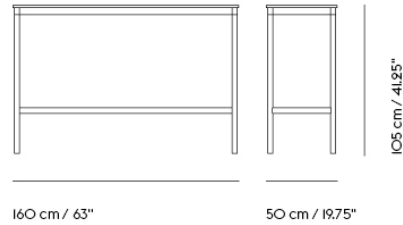

BASE HIGH TABLE / 160 X 50 H: 105 CM / 63 X 19.7 H: 41.3"

Shipper Colli	2
Gross Weight (kg)	35
Net Weight (kg)	29.22
Base color options	White, Black
Warranty Period	10 years

Item No.	Color	Contract Price	Lead Time
Made-To-Order			
63008	Black Laminate/Plywood/Black	SEK 16.765,70	8 weeks
63007	Black Laminate/Plywood/White	SEK 16.765,70	8 weeks
63006	White Laminate/Plywood/Black	SEK 16.765,70	8 weeks
63005	White Laminate/Plywood/White	SEK 16.765,70	8 weeks
63016	Black Nanolaminate/Plywood/Black	SEK 20.205,70	8 weeks
63015	Black Nanolaminate/Plywood/White	SEK 20.205,70	8 weeks
63014	White Nanolaminate/Plywood/Black	SEK 20.205,70	8 weeks
63013	White Nanolaminate/Plywood/White	SEK 20.205,70	8 weeks
63010	Black Linoleum/Plywood/Black	SEK 18.485,70	8 weeks
63009	Black Linoleum/Plywood/White	SEK 18.485,70	8 weeks
64781	Lacquered Oak Veneer/Plywood/Black	SEK 19.345,70	8 weeks
64780	Lacquered Oak Veneer/Plywood/White	SEK 19.345,70	8 weeks
Extras			
28801	Power Outlet - Black	SEK 3.826,10	-