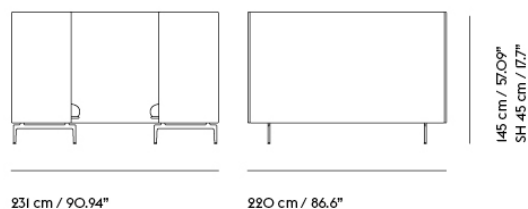

OUTLINE HIGHBACK CABIN 120 / 3-SEATER - POLISHED ALUMINUM BASE - SH: 45 CM / 17.7"

Shipper Colli	3
Gross Weight (kg)	92
Net Weight (kg)	65.5
Warranty Period	10 years

Item No.	Color	Contract Price	Lead Time
Made-To-Order			
80899	Remix - All Colors	SEK 92.445,70	6 weeks
80971	Canvas - All Colors	SEK 105.775,70	6 weeks
80935	Clara - All Colors	SEK 105.775,70	6 weeks
80683	Fiord - All Colors	SEK 105.775,70	6 weeks
80863	Rime - All Colors	SEK 105.775,70	6 weeks
80791	Steelcut - All Colors	SEK 105.775,70	6 weeks
80755	Steelcut Trio - All Colors	SEK 105.775,70	6 weeks
80827	Hallingdal - All Colors	SEK 112.225,70	6 weeks
81007	Divina - All Colors	SEK 114.375,70	6 weeks
81043	Divina MD - All Colors	SEK 114.375,70	6 weeks
81079	Divina Melange - All Colors	SEK 114.375,70	6 weeks
76183	Ecriture - All Colors	SEK 114.375,70	6 weeks
81187	Vidar - All Colors	SEK 114.375,70	6 weeks
Extras			
28801	Power Outlet - Black	SEK 3.826,10	-
COM/COL & Specials			
75971	COM - Textile	SEK 104.055,70	6-12 weeks
76047	COM - Leather	SEK 177.585,70	6-12 weeks