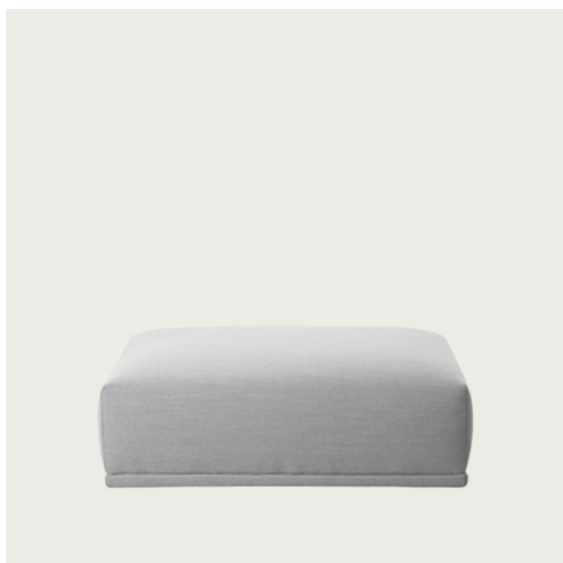

CONNECT MODULAR SOFA / LONG OTTOMAN (H)

117 cm / 46"

98 cm / 36.25"
SD 64 cm / 25.2"

Shipper Colli	1
Gross Weight (kg)	44
Net Weight (kg)	39
Warranty Period	10 years

Item No.	Color	Contract Price	Lead Time
Made-To-Order			
11508	Remix - All Colors	SEK 9.455,70	6 weeks
98267	Canvas - All Colors	SEK 10.745,70	6 weeks
11599	Clara - All Colors	SEK 10.745,70	6 weeks
98297	Fiord - All Colors	SEK 10.745,70	6 weeks
19108	Rime - All Colors	SEK 10.745,70	6 weeks
11588	Steelcut - All Colors	SEK 10.745,70	6 weeks
11548	Steelcut Trio - All Colors	SEK 10.745,70	6 weeks
11628	Hallingdal - All Colors	SEK 11.605,70	6 weeks
20268	Divina - All Colors	SEK 13.325,70	6 weeks
19028	Divina MD - All Colors	SEK 13.325,70	6 weeks
19048	Divina Melange - All Colors	SEK 13.325,70	6 weeks
76346	Ecriture - All Colors	SEK 13.325,70	6 weeks
76324	Vidar - All Colors	SEK 13.325,70	6 weeks
COM/COL & Specials			
11568	COM - Textile	SEK 11.175,70	6-12 weeks