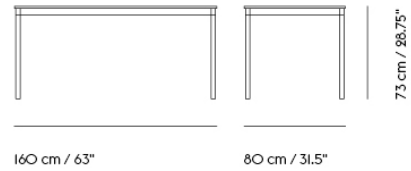

Shipper Colli	2
Gross Weight (kg)	25.4
Net Weight (kg)	20.14
Base color options	White, Black
Warranty Period	10 years

Item No.	Color	Contract Price	Lead Time
Made-To-Order			
64008	Black Laminate/Plywood/Black	SEK 11.605,70	6 weeks
64007	Black Laminate/Plywood/White	SEK 11.605,70	6 weeks
64006	White Laminate/Plywood/Black	SEK 11.605,70	6 weeks
64005	White Laminate/Plywood/White	SEK 11.605,70	6 weeks
64016	Black Nanolaminat/Plywood/Black	SEK 14.615,70	6 weeks
64015	Black Nanolaminat/Plywood/White	SEK 14.615,70	6 weeks
64014	White Nanolaminat/Plywood/Black	SEK 14.615,70	6 weeks
64013	White Nanolaminat/Plywood/White	SEK 14.615,70	6 weeks
64010	Black Linoleum/Plywood/Black	SEK 12.465,70	6 weeks
64009	Black Linoleum/Plywood/White	SEK 12.465,70	6 weeks
64789	Lacquered Oak Veneer/Plywood/Black	SEK 13.325,70	6 weeks
64788	Lacquered Oak Veneer/Plywood/White	SEK 13.325,70	6 weeks
Extras			
28801	Power Outlet - Black	SEK 3.826,10	-