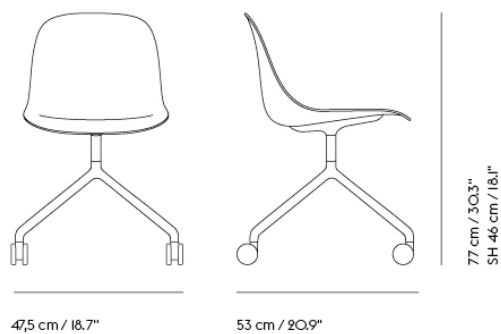

23341	COM - Textile	SEK 6.703,70	6 weeks
23244	COM - Imitation Leather	SEK 7.391,70	6 weeks
23345	COM - Leather	SEK 9.025,70	6 weeks

FIBER SIDE CHAIR SWIVEL BASE W. CASTORS

Shipper Colli	1
Gross Weight (kg)	10,3
Net Weight (kg)	9,8
Base color options	Anthracite Black, Dusty Green. Grey or Polished Aluminum with black castors. White with White castors.
Warranty Period	10 years