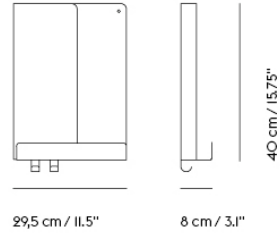

FOLDED SHELVES / 29,5 X 40 CM / 11.5 X 15.75"

Shipper Colli 1
Gross Weight (kg) 3.5
Net Weight (kg) 2.8
Warranty Period 5 years

Item No.	Color	Contract Price	Lead Time
Ready-To-Ship			
24023	Black	SEK 902,10	-
24039	Blue-Grey	SEK 902,10	-
24035	Burnt Orange	SEK 902,10	-
24063	Deep Red	SEK 902,10	-
24027	Grey	SEK 902,10	-
24031	Olive	SEK 902,10	-