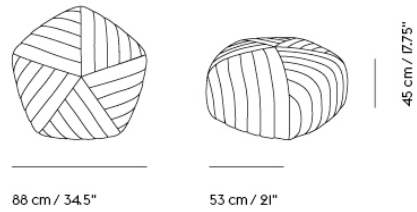

Shipper Colli 1
Gross Weight (kg) 22
Net Weight (kg) 18.8
Warranty Period 10 years

Item No.	Color	Contract Price	Lead Time
Ready-To-Ship			
97048-123	Remix I23	SEK 9.885,70	-
97048-183	Remix I83	SEK 9.885,70	-
97022-205	Steelcut Trio 205	SEK 11.605,70	-
Made-To-Order			
97048	Remix - All Colors	SEK 9.885,70	6 weeks
97023	Canvas - All Colors	SEK 11.605,70	6 weeks
97047	Fiord - All Colors	SEK 11.605,70	6 weeks
97042	Rime - All Colors	SEK 11.605,70	6 weeks
97021	Steelcut - All Colors	SEK 11.605,70	6 weeks
97022	Steelcut Trio - All Colors	SEK 11.605,70	6 weeks
97026	Divina - All Colors	SEK 14.185,70	6 weeks
97025	Divina MD - All Colors	SEK 14.185,70	6 weeks
97027	Divina Melange - All Colors	SEK 14.185,70	6 weeks
COM/COL & Specials			
97029	COM - Textile	SEK 11.605,70	6 weeks