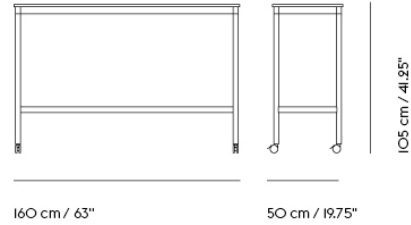

BASE HIGH TABLE / WITH CASTORS / 160 X 50 H: 105 CM / 63 X 19.7 H: 41.3"

Shipper Colli	2
Gross Weight (kg)	35
Net Weight (kg)	29.22
Base color options	Black, White
Warranty Period	10 years

Item No.	Color	Contract Price	Lead Time
Made-To-Order			
64308	Black Laminate/Plywood/Black	SEK 18.055,70	8 weeks
64372	Black Laminate/Plywood/White	SEK 18.055,70	8 weeks
64348	White Laminate/Plywood/Black	SEK 18.055,70	8 weeks
64419	White Laminate/Plywood/White	SEK 18.055,70	8 weeks
64324	Black Nanolaminate/Plywood/Black	SEK 21.495,70	8 weeks
64388	Black Nanolaminate/Plywood/White	SEK 21.495,70	8 weeks
64356	White Nanolaminate/Plywood/Black	SEK 21.495,70	8 weeks
64420	White Nanolaminate/Plywood/White	SEK 21.495,70	8 weeks
64316	Black Linoleum/Plywood/Black	SEK 19.775,70	8 weeks
64380	Black Linoleum/Plywood/White	SEK 19.775,70	8 weeks
64332	Lacquered Oak Veneer/Plywood/Black	SEK 20.205,70	8 weeks
64396	Lacquered Oak Veneer/Plywood/White	SEK 20.205,70	8 weeks
Extras			
28801	Power Outlet - Black	SEK 3.826,10	-