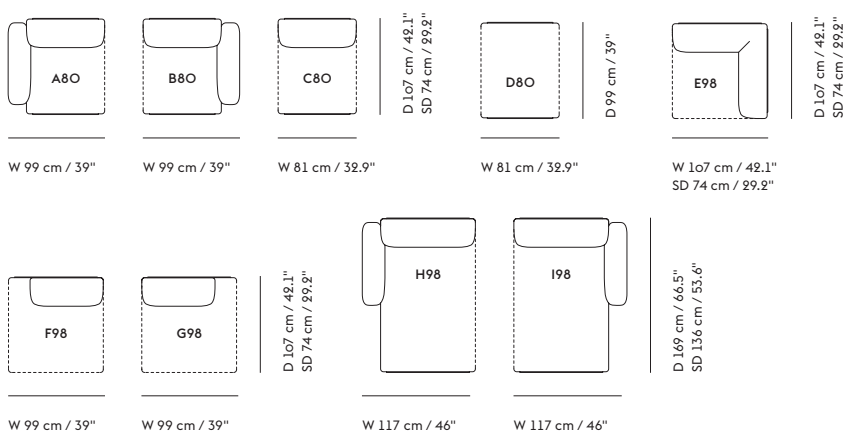

A grand modular sofa that can be tailored to your exact needs with its modular elements hidden through the subtle detailing of the frame's front profile, paired with deep comfort and a soft seat.

With the In Situ Modular Sofa, you can choose between any of the 30 predesigned configurations on the following pages or create your own configuration, following the guidelines below.

Visit planner.muuto.com to create your own configuration online.

Create your own In Situ Configuration

1. SEATING MODULES

Find the seating modules of your desired configuration and add the item numbers of the desired textile or leather upholstery separately to your order.

You can only connect modules to the open sides and end of the modules, illustrated here with dotted lines.

An In Situ configuration must always have one of the following seating modules at each end: Armrest Module (A80, B80, H98 or I98), Ottoman Module (D80) or Open-Ended Module (F98 or G98).

The Ottoman Module (D80) can only be used in extension of Open-Ended Modules (F98 or G98) or as the only free-standing I-Seater configuration possible to build.

SEATING MODULES