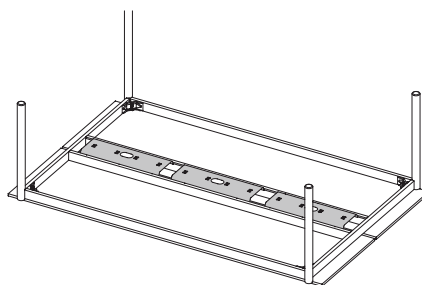

Linear System Cable Tray

Height – 3 cm / 1.2"
 Width – 22 cm / 8.7"
 Depth – 60 cm / 23.7"

Example:

Linear System Table – 240 cm / 94.5"

Linear System End Module – 120 cm / 47.2"

OPTION A

1. TABLES / 2. ACCESSORIES / 3. LIGHTING / 4. TABLE POWER OUTLET / 5. INTEGRATED POWER / 6. CABLE TRAY