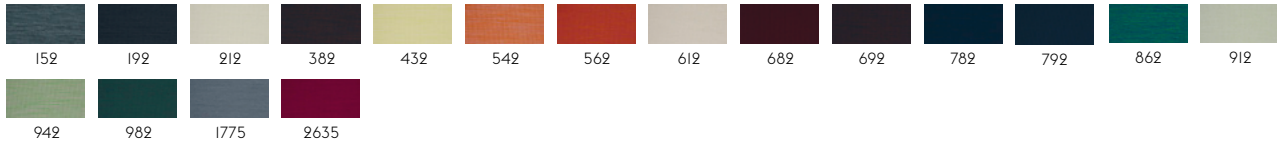

TEXTILE OPTIONS

Striving to work with the best suppliers, the textiles used for Muuto products are by four different companies: Danish Kvadrat and Swedish Nevotex along with both Arve from Italy and Rohlede from Germany—all suppliers that have been selected on the basis of their extensive knowledge within the field and state-of-the-art material qualities.

*Upholstered Muuto products that have the Declare Living Building Challenge Compliant certification only have the certification when upholstered with the following Kvadrat textiles: Canvas, Clara, Divina, Divina MD, Divina Mélange, Fiord, Hallingdal, Remix, Rime, Steelcut, Steelcut Trio and Vidar.

BALDER BY KVADRAT

Designer: Fanny Aronsen.

Composition: 68% new wool, 26% cotton, 6% nylon.

Durability: 100.000 Martindale / Lightfastness 6.

Sustainability: Natural fibres / Sustainable resource. Complies with Greenguard Gold Certification.

132