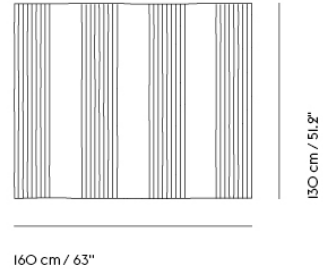

Shipper Colli |
Net Weight (kg) 0.9
Warranty Period 5 years

Item No.	Color	Contract Price	Lead Time
Ready-To-Ship			
80231	Dark Green ***	SEK 2.317,70	-
80230	Light Grey ***	SEK 2.317,70	-