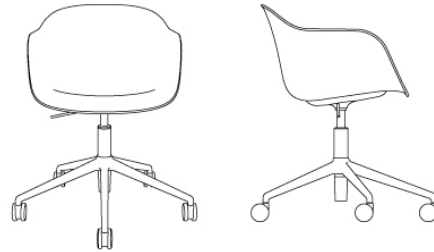

FIBER ARMCHAIR / SWIVEL BASE W. CASTORS & GAS LIFT

70 cm / 27.6"

70 cm / 27.6"

72-84 cm / 28.3-33.1"
SH-48-54 cm / 16.5-21.3"

Shipper Colli	1
Gross Weight (kg)	10.3
Net Weight (kg)	9.8
Base color options	Anthracite Black, Grey and Polished Aluminum with Black castors. White with white castors.
Warranty Period	10 years