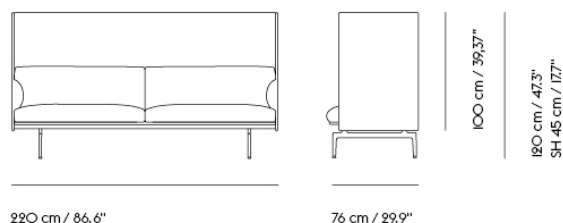

OUTLINE HIGHBACK SOFA 100 / 3-SEATER - POLISHED ALUMINUM BASE - SH: 45 CM / 17.7"

Shipper Colli	1
Gross Weight (kg)	75
Net Weight (kg)	69
Additional Information	Please note that the highback height for this product is 100 cm / 39.4"
Warranty Period	10 years

Item No.	Color	Contract Price	Lead Time
Made-To-Order			
69738	Remix - All Colors	SEK 42.135,70	6 weeks
69740	Canvas - All Colors	SEK 46.865,70	6 weeks
69739	Clara - All Colors	SEK 46.865,70	6 weeks
69732	Fiord - All Colors	SEK 46.865,70	6 weeks
69737	Rime - All Colors	SEK 46.865,70	6 weeks
69735	Steelcut - All Colors	SEK 46.865,70	6 weeks
69734	Steelcut Trio - All Colors	SEK 46.865,70	6 weeks
69736	Hallingdal - All Colors	SEK 49.445,70	6 weeks
69741	Divina - All Colors	SEK 52.885,70	6 weeks
69742	Divina MD - All Colors	SEK 52.885,70	6 weeks
69743	Divina Melange - All Colors	SEK 52.885,70	6 weeks
76268	Ecriture - All Colors	SEK 52.885,70	6 weeks
69750	Vidar - All Colors	SEK 52.885,70	6 weeks
Extras			
83061	Leather care set for Refine Leather	SEK 172,00	-
28801	Power Outlet - Black	SEK 3.826,10	-
COM/COL & Specials			
69745	COM - Textile	SEK 46.865,70	6-12 weeks
69749	COM - Imitation Leather	SEK 49.875,70	6-12 weeks