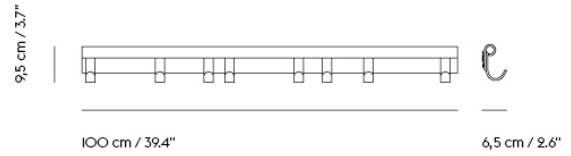

Shipper Colli 1
Gross Weight (kg) 3.3
Net Weight (kg) 2.4
Warranty Period 5 Years

Item No.	Color	Contract Price	Lead Time
Ready-To-Ship			
12393	Black	SEK 2.450,10	-
12395	Dark Green	SEK 2.450,10	-
12394	Plum	SEK 2.450,10	-
Extras			
12396	Extra Coat Hook - Black	SEK 184,90	-
12398	Extra Coat Hook - Dark Green	SEK 184,90	-
12397	Extra Coat Hook - Plum	SEK 184,90	-