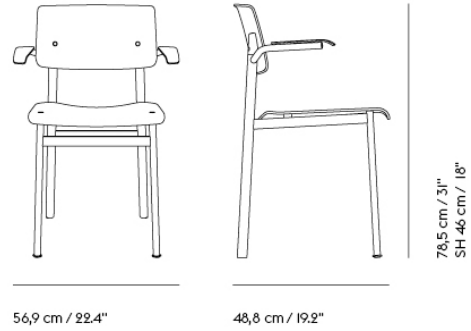

Shipper Colli 1
Gross Weight (kg) 17
Net Weight (kg) 7
Base color options Black, Deep Red, Dusty Green or Grey
Warranty Period 10 Years

Item No.	Color	Contract Price	Lead Time
Ready-To-Ship			
34001	Black/Black	SEK 4.514,10	-
34002	Oak/Black	SEK 4.514,10	-
34003	Oak/Deep Red	SEK 4.514,10	-
34004	Oak/Dusty Green	SEK 4.514,10	-
34005	Oak/Grey	SEK 4.514,10	-
34006	Stained Dark Brown/Black	SEK 4.514,10	-
Made-To-Order			
34412	Stained Dark Brown/Grey	SEK 4.514,10	>MOQ: 4 7 weeks
34094	Remix - Black/Black	SEK 5.890,10	>MOQ: 4 7 weeks
34095	Remix - Black/Oak	SEK 5.890,10	>MOQ: 4 7 weeks
34099	Remix - Black/Stained Dark Brown	SEK 5.890,10	>MOQ: 4 7 weeks
34096	Remix - Deep Red/Oak	SEK 5.890,10	>MOQ: 4 7 weeks
34097	Remix - Dusty Green/Oak	SEK 5.890,10	>MOQ: 4 7 weeks
34098	Remix - Grey/Oak	SEK 5.890,10	>MOQ: 4 7 weeks
34427	Remix - Grey/Stained Dark Brown	SEK 5.890,10	>MOQ: 4 7 weeks
34010	Canvas - Black/Black	SEK 6.148,10	>MOQ: 4 7 weeks
34011	Canvas - Black/Oak	SEK 6.148,10	>MOQ: 4 7 weeks
34015	Canvas - Black/Stained Dark Brown	SEK 6.148,10	>MOQ: 4 7 weeks
34012	Canvas - Deep Red/Oak	SEK 6.148,10	>MOQ: 4 7 weeks
34013	Canvas - Dusty Green/Oak	SEK 6.148,10	>MOQ: 4 7 weeks
34014	Canvas - Grey/Oak	SEK 6.148,10	>MOQ: 4 7 weeks