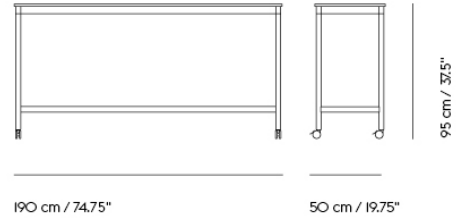

BASE HIGH TABLE / WITH CASTORS / 190 X 50 H: 95 CM / 74.8 X 19.7 H: 37.4"

Shipper Colli	2
Gross Weight (kg)	38
Net Weight (kg)	33.2
Base color options	White, Black
Warranty Period	10 years

Item No.	Color	Contract Price	Lead Time
Made-To-Order			
64313	Black Laminate/Plywood/Black	SEK 18.485,70	8 weeks
64377	Black Laminate/Plywood/White	SEK 18.485,70	8 weeks
64353	White Laminate/Plywood/Black	SEK 18.485,70	8 weeks
64416	White Laminate/Plywood/White	SEK 18.485,70	8 weeks
64329	Black Nanolaminat/Plywood/Black	SEK 24.505,70	8 weeks
64393	Black Nanolaminat/Plywood/White	SEK 24.505,70	8 weeks
64361	White Nanolaminat/Plywood/Black	SEK 24.505,70	8 weeks
64425	White Nanolaminat/Plywood/White	SEK 24.505,70	8 weeks
64322	Black Linoleum/Plywood/Black	SEK 20.205,70	8 weeks
64386	Black Linoleum/Plywood/White	SEK 20.205,70	8 weeks
64337	Lacquered Oak Veneer/Plywood/Black	SEK 22.785,70	8 weeks
64401	Lacquered Oak Veneer/Plywood/White	SEK 22.785,70	8 weeks
Extras			
28801	Power Outlet - Black	SEK 3.826,10	-