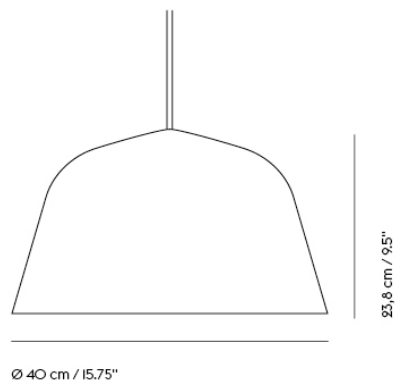

AMBIT PENDANT LAMP / Ø 40 CM / 15.75"

Shipper Colli	1
Gross Weight (kg)	2.9002
Net Weight (kg)	1.53
Warranty Period	5 years

Item No.	Color	Contract Price	Lead Time
Ready-To-Ship			
26024	Black	SEK 3.482,10	-
26023	Dusty Green	SEK 3.482,10	-
26021	Grey	SEK 3.482,10	-
26028	Light Blue	SEK 3.482,10	-
26025	Rose	SEK 3.482,10	-
26027	Taupe	SEK 3.482,10	-
26022	White	SEK 3.482,10	-
Extras			
15804	Ambit / Fluid / Rime Ø12+Ø18+25 Cord - White (per linear meter)	SEK 59,30	-
15801	Ambit / Grain / Rime Ø12+Ø18+25 Cord - Black (per linear meter)	SEK 59,30	-
15803	Ambit Cord - Grey (per linear meter)	SEK 59,30	-
15808	Ambit Cord - Light Blue (per linear meter)	SEK 59,30	-
15806	Ambit Cord - Taupe (per linear meter)	SEK 59,30	-
24050	Ceiling Cap - White	SEK 116,10	-