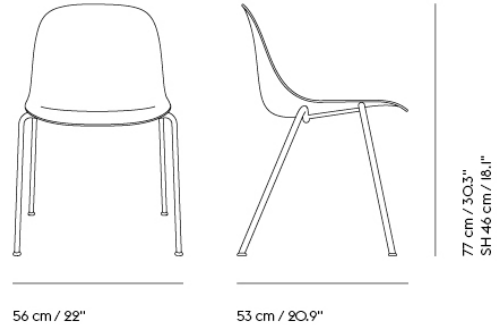

Shipper Colli	1
Gross Weight (kg)	10.3
Net Weight (kg)	7.4
Base color options	Chrome
Stacking	Up to 15 shell or 10 upholstered chairs can be stacked together
Warranty Period	10 years

Item No.	Color	Contract Price	Lead Time
Made-To-Order			
59016	Black/Chrome (Recycled Plastic)	SEK 2.536,10	3 weeks
59018	Dusty Green/Chrome (Recycled Plastic)	SEK 2.536,10	3 weeks
59017	Grey/Chrome (Recycled Plastic)	SEK 2.536,10	3 weeks
59020	Natural White/Chrome (Recycled Plastic)	SEK 2.536,10	3 weeks
59019	Ochre/Chrome (Recycled Plastic)	SEK 2.536,10	3 weeks
25326	Remix - All Colors	SEK 4.514,10	4 weeks
25334	Canvas - All Colors	SEK 5.327,70	4 weeks
25333	Clara - All Colors	SEK 5.327,70	4 weeks
59567	Fiord - All Colors	SEK 5.327,70	4 weeks
55047	Hero - All Colors	SEK 5.327,70	4 weeks
19681	Re-wool - All Colors	SEK 5.327,70	4 weeks
25329	Steelcut - All Colors	SEK 5.327,70	4 weeks
25330	Steelcut Trio - All Colors	SEK 5.327,70	4 weeks
25331	Hallingdal - All Colors	SEK 6.015,70	4 weeks
25332	Divina - All Colors	SEK 6.148,10	4 weeks
25335	Divina MD - All Colors	SEK 6.148,10	4 weeks
25336	Divina Melange - All Colors	SEK 6.148,10	4 weeks
59352	Ecriture - All Colors	SEK 6.148,10	4 weeks
59463	Vidar - All Colors	SEK 6.148,10	4 weeks

COM/COL & Specials