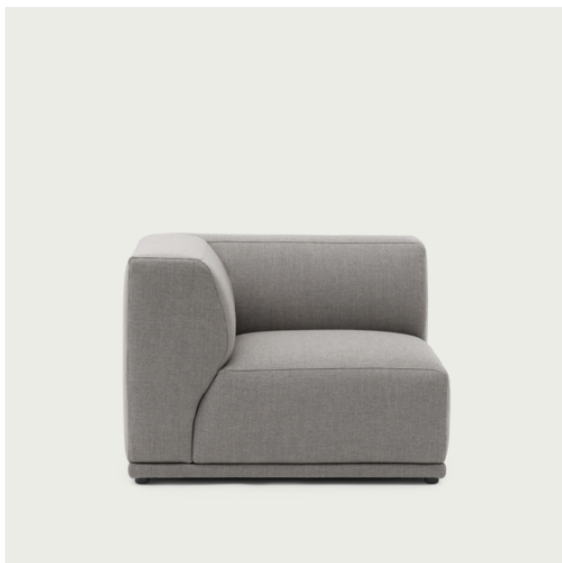

CONNECT SOFT MODULAR SOFA / CORNER (F)

Shipper Colli	1
Gross Weight (kg)	50.8
Net Weight (kg)	39.3
Warranty Period	10 years

Item No.	Color	Contract Price	Lead Time
Ready-To-Ship			
94514-128	Re-wool 128	SEK 16.335,70	-
Made-To-Order			
94523	Remix - All Colors	SEK 14.615,70	6 weeks
94568	Canvas - All Colors	SEK 16.335,70	6 weeks
94577	Clara - All Colors	SEK 16.335,70	6 weeks
94541	Fiord - All Colors	SEK 16.335,70	6 weeks
94514	Re-wool - All Colors	SEK 16.335,70	6 weeks
94532	Rime - All Colors	SEK 16.335,70	6 weeks
94550	Steelcut - All Colors	SEK 16.335,70	6 weeks
94559	Steelcut Trio - All Colors	SEK 16.335,70	6 weeks
94586	Hallingdal - All Colors	SEK 17.625,70	6 weeks
94595	Divina - All Colors	SEK 18.485,70	6 weeks
94604	Divina MD - All Colors	SEK 18.485,70	6 weeks
94613	Divina Melange - All Colors	SEK 18.485,70	6 weeks
98847	Ecriture - All Colors	SEK 18.485,70	6 weeks
76366	Vidar - All Colors	SEK 18.485,70	6 weeks
COM/COL & Specials			
94649	COM - Textile	SEK 16.335,70	6-12 weeks