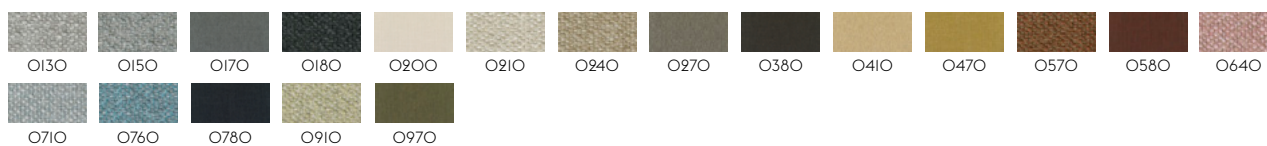

ECRITURE BY KVADRAT

Designer: Sahco.

Composition: 40% polyacrylic, 27% polyester, 18% viscose, 9% linen, 6% cotton.

Durability: 70.000 Martindale / Lightfastness 6.

Sustainability: Complies with Greenguard Gold Certification.