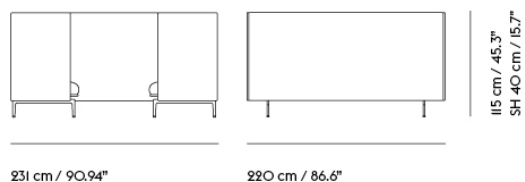

OUTLINE HIGHBACK CABIN 100 / 3-SEATER - BLACK BASE

Shipper Colli	3
Gross Weight (kg)	78
Net Weight (kg)	58
Warranty Period	10 years

Item No.	Color	Contract Price	Lead Time
Made-To-Order			
80870	Remix - All Colors	SEK 79.975,70	6 weeks
80942	Canvas - All Colors	SEK 92.015,70	6 weeks
80906	Clara - All Colors	SEK 92.015,70	6 weeks
80654	Fiord - All Colors	SEK 92.015,70	6 weeks
80834	Rime - All Colors	SEK 92.015,70	6 weeks
80762	Steelcut - All Colors	SEK 92.015,70	6 weeks
80726	Steelcut Trio - All Colors	SEK 92.015,70	6 weeks
80798	Hallingdal - All Colors	SEK 98.895,70	6 weeks
80978	Divina - All Colors	SEK 100.615,70	6 weeks
81014	Divina MD - All Colors	SEK 100.615,70	6 weeks
81050	Divina Melange - All Colors	SEK 100.615,70	6 weeks
76168	Ecriture - All Colors	SEK 100.615,70	6 weeks
81158	Vidar - All Colors	SEK 100.615,70	6 weeks
Extras			
28801	Power Outlet - Black	SEK 3.826,10	-
COM/COL & Specials			
75942	COM - Textile	SEK 95.455,70	6-12 weeks
76018	COM - Leather	SEK 159.955,70	6-12 weeks