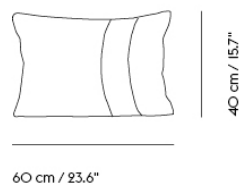

Shipper Colli | 1
Gross Weight (kg) | 0.65
Net Weight (kg) | 0.6
Warranty Period | 5 years

Item No.	Color	Contract Price	Lead Time
Ready-To-Ship			
80202	Dark Green ***	SEK 941,70	-
80205	Dusty Rose ***	SEK 941,70	-
80203	Midnight Blue ***	SEK 941,70	-