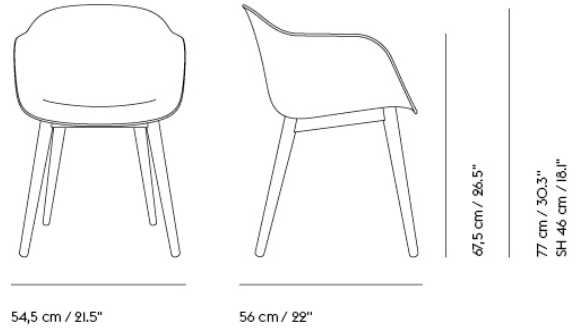

FIBER ARMCHAIR / WOOD BASE - FRONT UPHOLSTERY

- Shipper Colli 1
- Gross Weight (kg) 9
- Net Weight (kg) 7
- Base color options Anthracite Black, Dusty Green, Grey, Oak or Stained Dark Brown
- Shell Color Options Black, Dusty Green, Grey, Natural White or Ochre
- Warranty Period 10 years

Item No.	Color	Contract Price	Lead Time
Made-To-Order			
50585	Remix - Matching Shell/Base	SEK 5.546,10	4 weeks
50586	Remix - Ochre Shell/Base	SEK 5.546,10	4 weeks
57270	Remix - Shell/Stained Dark Brown Base	SEK 5.546,10	4 weeks
50587	Remix - White Shell/Base	SEK 5.546,10	4 weeks
50609	Canvas - Matching Shell/Base	SEK 6.359,70	4 weeks
50610	Canvas - Ochre Shell/Base	SEK 6.359,70	4 weeks
57278	Canvas - Shell/Stained Dark Brown Base	SEK 6.359,70	4 weeks
50611	Canvas - White Shell/Base	SEK 6.359,70	4 weeks
50606	Clara - Matching Shell/Base	SEK 6.359,70	4 weeks
50607	Clara - Ochre Shell/Base	SEK 6.359,70	4 weeks
57277	Clara - Shell/Stained Dark Brown Base	SEK 6.359,70	4 weeks
50608	Clara - White Shell/Base	SEK 6.359,70	4 weeks
59582	Fiord - Matching Shell/Base	SEK 6.359,70	4 weeks
59583	Fiord - Ochre Shell/Base	SEK 6.359,70	4 weeks
59639	Fiord - Shell/Stained Dark Brown Base	SEK 6.359,70	4 weeks
59584	Fiord - White Shell/Base	SEK 6.359,70	4 weeks
55100	Hero - Matching Shell/Base	SEK 6.359,70	4 weeks
55101	Hero - Ochre Shell/Base	SEK 6.359,70	4 weeks
57304	Hero - Shell/Stained Dark Brown Base	SEK 6.359,70	4 weeks
55102	Hero - White Shell/Base	SEK 6.359,70	4 weeks
19697	Re-wool - Matching Shell/Base	SEK 6.359,70	4 weeks