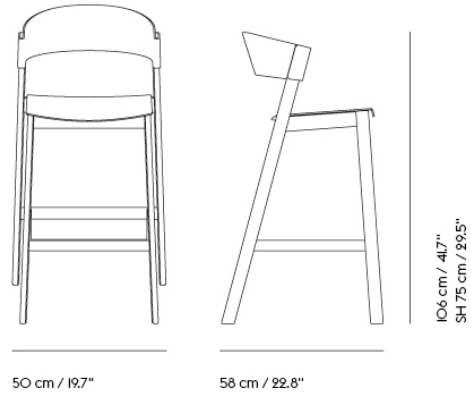

Shipper Colli	1
Gross Weight (kg)	9.15
Net Weight (kg)	6.25
Base color options	Black, Dark Beige, Green, Midnight Blue, Oak or Stained Dark Brown
Warranty Period	10 Years

Item No.	Color	Contract Price	Lead Time
Ready-To-Ship			
33102	Black	SEK 5.202,10	-
33107	Dark Beige	SEK 5.202,10	-
33104	Green	SEK 5.202,10	-
33106	Midnight Blue	SEK 5.202,10	-
33101	Oak	SEK 5.202,10	-
33105	Stained Dark Brown	SEK 5.202,10	-
Made-To-Order			
33121	Remix - All Colors	SEK 6.015,70	7 weeks
33129	Canvas - All Colors	SEK 6.492,10	7 weeks
33128	Clara - All Colors	SEK 6.492,10	7 weeks
33139	Fiord - All Colors	SEK 6.492,10	7 weeks
33136	Re-wool - All Colors	SEK 6.492,10	7 weeks
33122	Steelcut - All Colors	SEK 6.492,10	7 weeks
33123	Steelcut Trio - All Colors	SEK 6.492,10	7 weeks
33124	Hallingdal - All Colors	SEK 6.578,10	7 weeks
33125	Divina - All Colors	SEK 6.703,70	7 weeks
33126	Divina MD - All Colors	SEK 6.703,70	7 weeks
33127	Divina Melange - All Colors	SEK 6.703,70	7 weeks
33137	Ecriture - All Colors	SEK 6.703,70	7 weeks
33138	Vidar - All Colors	SEK 6.703,70	7 weeks