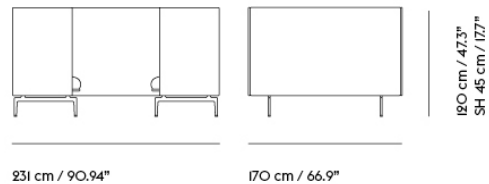

OUTLINE HIGHBACK CABIN 100 / 2-SEATER - POLISHED ALUMINUM BASE - SH: 45 CM / 17.7"

Shipper Colli	3
Gross Weight (kg)	69
Net Weight (kg)	52
Warranty Period	10 years

Item No.	Color	Contract Price	Lead Time
Made-To-Order			
80896	Remix - All Colors	SEK 73.955,70	6 weeks
80968	Canvas - All Colors	SEK 85.135,70	6 weeks
80932	Clara - All Colors	SEK 85.135,70	6 weeks
80680	Fiord - All Colors	SEK 85.135,70	6 weeks
80860	Rime - All Colors	SEK 85.135,70	6 weeks
80788	Steelcut - All Colors	SEK 85.135,70	6 weeks
80752	Steelcut Trio - All Colors	SEK 85.135,70	6 weeks
80824	Hallingdal - All Colors	SEK 90.725,70	6 weeks
81004	Divina - All Colors	SEK 92.015,70	6 weeks
81040	Divina MD - All Colors	SEK 92.015,70	6 weeks
81076	Divina Melange - All Colors	SEK 92.015,70	6 weeks
76180	Ecriture - All Colors	SEK 92.015,70	6 weeks
81184	Vidar - All Colors	SEK 92.015,70	6 weeks
Extras			
28801	Power Outlet - Black	SEK 3.826,10	-
COM/COL & Specials			
75968	COM - Textile	SEK 83.415,70	6-12 weeks
76044	COM - Leather	SEK 137.595,70	6-12 weeks