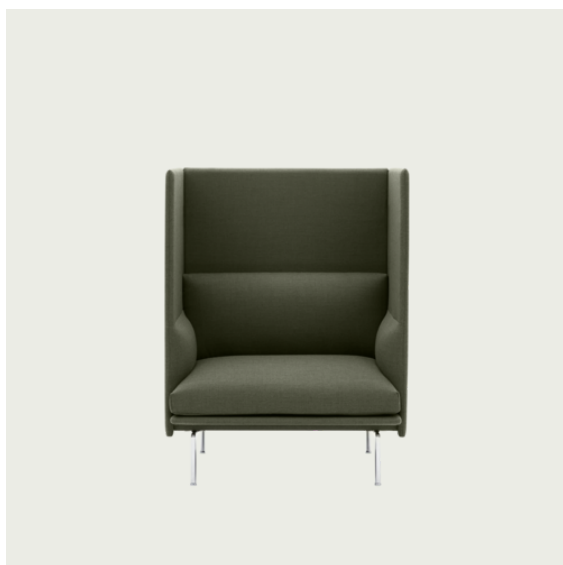

OUTLINE HIGHBACK SOFA 100 / 1-SEATER - POLISHED ALUMINUM BASE

Shipper Colli	1
Gross Weight (kg)	63
Net Weight (kg)	54
Additional Information	Please note that the highback height for this product is 100 cm / 39.4"
Warranty Period	10 years

Item No.	Color	Contract Price	Lead Time
Made-To-Order			
69428	Remix - All Colors	SEK 27.945,70	6 weeks
69430	Canvas - All Colors	SEK 31.815,70	6 weeks
69429	Clara - All Colors	SEK 31.815,70	6 weeks
69422	Fiord - All Colors	SEK 31.815,70	6 weeks
69427	Rime - All Colors	SEK 31.815,70	6 weeks
69425	Steelcut - All Colors	SEK 31.815,70	6 weeks
69424	Steelcut Trio - All Colors	SEK 31.815,70	6 weeks
69426	Hallingdal - All Colors	SEK 34.395,70	6 weeks
69431	Divina - All Colors	SEK 36.115,70	6 weeks
69432	Divina MD - All Colors	SEK 36.115,70	6 weeks
69433	Divina Melange - All Colors	SEK 36.115,70	6 weeks
76254	Ecriture - All Colors	SEK 36.115,70	6 weeks
69440	Vidar - All Colors	SEK 36.115,70	6 weeks
Extras			
83061	Leather care set for Refine Leather	SEK 172,00	-
28801	Power Outlet - Black	SEK 3.826,10	-
COM/COL & Specials			
69435	COM - Textile	SEK 31.815,70	6-12 weeks
69439	COM - Imitation Leather	SEK 34.395,70	6-12 weeks