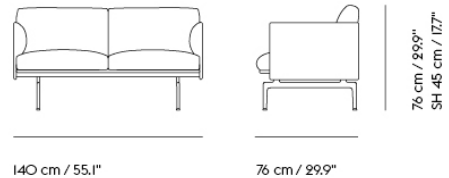

OUTLINE STUDIO SOFA / 140 CM / 55.1" - BLACK BASE - SH: 45 CM / 17.7"

Shipper Colli	1
Gross Weight (kg)	41
Net Weight (kg)	36
Warranty Period	10 years

Item No.	Color	Contract Price	Lead Time
Made-To-Order			
73142	Remix - All Colors	SEK 24.505,70	6 weeks
73144	Canvas - All Colors	SEK 29.665,70	6 weeks
73143	Clara - All Colors	SEK 29.665,70	6 weeks
73136	Fiord - All Colors	SEK 29.665,70	6 weeks
73141	Rime - All Colors	SEK 29.665,70	6 weeks
73139	Steelcut - All Colors	SEK 29.665,70	6 weeks
73138	Steelcut Trio - All Colors	SEK 29.665,70	6 weeks
73140	Hallingdal - All Colors	SEK 31.815,70	6 weeks
73145	Divina - All Colors	SEK 33.105,70	6 weeks
73146	Divina MD - All Colors	SEK 33.105,70	6 weeks
73147	Divina Melange - All Colors	SEK 33.105,70	6 weeks
76271	Ecriture - All Colors	SEK 33.105,70	6 weeks
73154	Vidar - All Colors	SEK 33.105,70	6 weeks
Extras			
83061	Leather care set for Refine Leather	SEK 172,00	-
28801	Power Outlet - Black	SEK 3.826,10	-
COM/COL & Specials			
73149	COM - Textile	SEK 29.665,70	6-12 weeks
73153	COM - Imitation Leather	SEK 31.815,70	6-12 weeks
73152	COM - Leather	SEK 41.705,70	6-12 weeks