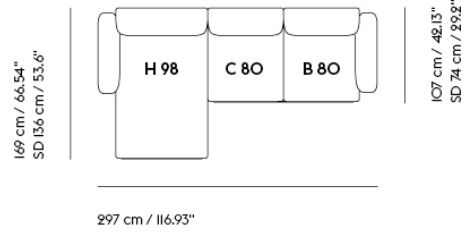

IN SITU MODULAR SOFA / 3-SEATER - CONFIGURATION 7

Shipper Colli 6
Gross Weight (kg) 171.9
Net Weight (kg) 133.22
Warranty Period 10 years

Item No.	Color	Contract Price	Lead Time
Ready-To-Ship			
99824	Frame and Module - Ecriture 240/Black	SEK 55,465,70	-