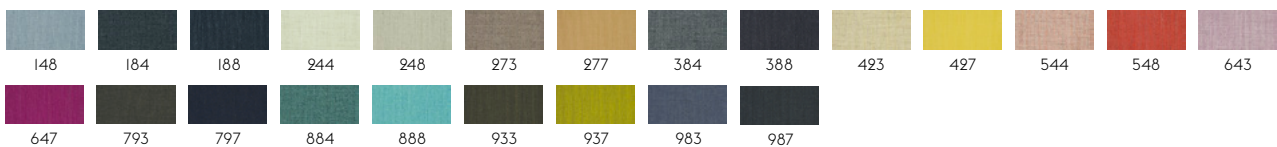

CLARA BY KVADRAT

Designer: Anne Birgitte Hansen.

Composition: 92% new wool worsted.

Durability: 80.000 Martindale.

Sustainability: Complies with both EU ecolabel "The Flower" and Greenguard Gold Certification.

144