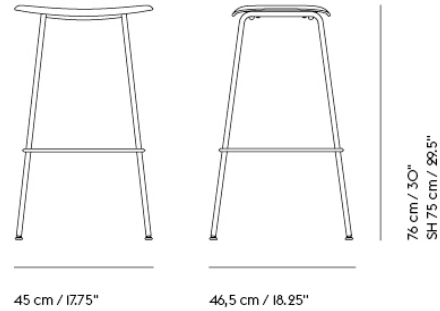

FIBER BAR STOOL / TUBE BASE - 75 CM / 29.5"

Shipper Colli	1
Gross Weight (kg)	7
Net Weight (kg)	5
Base color options	Anthracite Black, Dusty Green, Grey or White
Warranty Period	10 years

Item No.	Color	Contract Price	Lead Time
Ready-To-Ship			
58906	Black/Anthracite Black (Recycled Plastic)	SEK 2.192,10	-
58907	Grey/Grey (Recycled Plastic)	SEK 2.192,10	-
58908	Natural White/White (Recycled Plastic)	SEK 2.192,10	-
Made-To-Order			
59062	Dusty Green/Dusty Green (Recycled Plastic)	SEK 2.192,10	3 weeks
59063	Ochre/Black (Recycled Plastic)	SEK 2.192,10	3 weeks
23570	Remix - All Colors	SEK 3.826,10	4 weeks
23578	Canvas - All Colors	SEK 4.170,10	4 weeks
23577	Clara - All Colors	SEK 4.170,10	4 weeks
59558	Fiord - All Colors	SEK 4.170,10	4 weeks
55024	Hero - All Colors	SEK 4.170,10	4 weeks
19671	Re-wool - All Colors	SEK 4.170,10	4 weeks
23571	Steelcut - All Colors	SEK 4.170,10	4 weeks
23572	Steelcut Trio - All Colors	SEK 4.170,10	4 weeks
23573	Hallingdal - All Colors	SEK 4.381,70	4 weeks
23574	Divina - All Colors	SEK 4.514,10	4 weeks
23579	Divina MD - All Colors	SEK 4.514,10	4 weeks
23580	Divina Melange - All Colors	SEK 4.514,10	4 weeks
59342	Ecriture - All Colors	SEK 4.514,10	4 weeks
59453	Vidar - All Colors	SEK 4.514,10	4 weeks