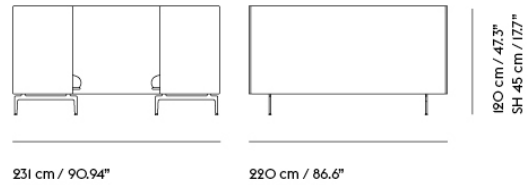

OUTLINE HIGHBACK CABIN 100 / 3-SEATER - BLACK BASE - SH: 45 CM / 17.7"

Shipper Colli	3
Gross Weight (kg)	78
Net Weight (kg)	58
Warranty Period	10 years

Item No.	Color	Contract Price	Lead Time
Made-To-Order			
80888	Remix - All Colors	SEK 79.975,70	6 weeks
80960	Canvas - All Colors	SEK 92.015,70	6 weeks
80924	Clara - All Colors	SEK 92.015,70	6 weeks
80672	Fiord - All Colors	SEK 92.015,70	6 weeks
80852	Rime - All Colors	SEK 92.015,70	6 weeks
80780	Steelcut - All Colors	SEK 92.015,70	6 weeks
80744	Steelcut Trio - All Colors	SEK 92.015,70	6 weeks
80816	Hallingdal - All Colors	SEK 98.895,70	6 weeks
80996	Divina - All Colors	SEK 100.615,70	6 weeks
81032	Divina MD - All Colors	SEK 100.615,70	6 weeks
81068	Divina Melange - All Colors	SEK 100.615,70	6 weeks
76178	Ecriture - All Colors	SEK 100.615,70	6 weeks
81176	Vidar - All Colors	SEK 100.615,70	6 weeks
Extras			
28801	Power Outlet - Black	SEK 3.826,10	-
COM/COL & Specials			
75960	COM - Textile	SEK 95.455,70	6-12 weeks
76036	COM - Leather	SEK 159.955,70	6-12 weeks