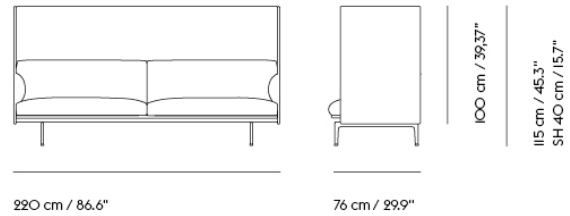

OUTLINE HIGHBACK SOFA 100 / 3-SEATER - POLISHED ALUMINUM BASE

Shipper Colli	1
Gross Weight (kg)	75
Net Weight (kg)	69
Additional Information	Please note that the highback height for this product is 100 cm / 39.4"
Warranty Period	10 years

Item No.	Color	Contract Price	Lead Time
Made-To-Order			
67908	Remix - All Colors	SEK 42.135,70	6 weeks
67910	Canvas - All Colors	SEK 46.865,70	6 weeks
67909	Clara - All Colors	SEK 46.865,70	6 weeks
67902	Fiord - All Colors	SEK 46.865,70	6 weeks
67907	Rime - All Colors	SEK 46.865,70	6 weeks
67905	Steelcut - All Colors	SEK 46.865,70	6 weeks
67904	Steelcut Trio - All Colors	SEK 46.865,70	6 weeks
67906	Hallingdal - All Colors	SEK 49.445,70	6 weeks
67911	Divina - All Colors	SEK 52.885,70	6 weeks
67912	Divina MD - All Colors	SEK 52.885,70	6 weeks
67913	Divina Melange - All Colors	SEK 52.885,70	6 weeks
76238	Ecriture - All Colors	SEK 52.885,70	6 weeks
67920	Vidar - All Colors	SEK 52.885,70	6 weeks
Extras			
83061	Leather care set for Refine Leather	SEK 172,00	-
28801	Power Outlet - Black	SEK 3.826,10	-
COM/COL & Specials			
67915	COM - Textile	SEK 46.865,70	6-12 weeks
67919	COM - Imitation Leather	SEK 49.875,70	6-12 weeks