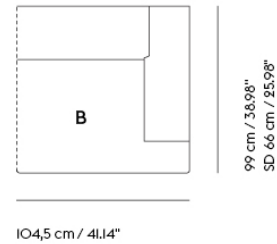

CONNECT SOFT MODULAR SOFA / RIGHT ARMREST (B)

Shipper Colli	1
Gross Weight (kg)	50
Net Weight (kg)	38.3
Please note	This product features an armrest on the right-hand side when facing the product from the front
Warranty Period	10 years

Item No.	Color	Contract Price	Lead Time
Ready-To-Ship			
94510-128	Re-wool 128	SEK 17.625,70	-
Made-To-Order			
94519	Remix - All Colors	SEK 14.615,70	6 weeks
94564	Canvas - All Colors	SEK 17.625,70	6 weeks
94573	Clara - All Colors	SEK 17.625,70	6 weeks
94537	Fiord - All Colors	SEK 17.625,70	6 weeks
94510	Re-wool - All Colors	SEK 17.625,70	6 weeks
94528	Rime - All Colors	SEK 17.625,70	6 weeks
94546	Steelcut - All Colors	SEK 17.625,70	6 weeks
94555	Steelcut Trio - All Colors	SEK 17.625,70	6 weeks
94582	Hallingdal - All Colors	SEK 18.055,70	6 weeks
94591	Divina - All Colors	SEK 18.485,70	6 weeks
94600	Divina MD - All Colors	SEK 18.485,70	6 weeks
94609	Divina Melange - All Colors	SEK 18.485,70	6 weeks
98843	Ecriture - All Colors	SEK 18.485,70	6 weeks
76362	Vidar - All Colors	SEK 18.485,70	6 weeks
COM/COL & Specials			
94645	COM - Textile	SEK 17.625,70	6-12 weeks