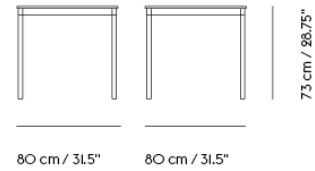

Shipper Colli	2
Gross Weight (kg)	16.4
Net Weight (kg)	11.09
Base color options	White, Black
Warranty Period	10 years

Item No.	Color	Contract Price	Lead Time
Made-To-Order			
64148	Black Laminate/Plywood/Black	SEK 9.885,70	6 weeks
64147	Black Laminate/Plywood/White	SEK 9.885,70	6 weeks
64146	White Laminate/Plywood/Black	SEK 9.885,70	6 weeks
64145	White Laminate/Plywood/White	SEK 9.885,70	6 weeks
64156	Black Nanolaminat/Plywood/Black	SEK 12.895,70	6 weeks
64155	Black Nanolaminat/Plywood/White	SEK 12.895,70	6 weeks
64154	White Nanolaminat/Plywood/Black	SEK 12.895,70	6 weeks
64153	White Nanolaminat/Plywood/White	SEK 12.895,70	6 weeks
64150	Black Linoleum/Plywood/Black	SEK 9.885,70	6 weeks
64149	Black Linoleum/Plywood/White	SEK 9.885,70	6 weeks
64803	Lacquered Oak Veneer/Plywood/Black	SEK 10.315,70	6 weeks
64802	Lacquered Oak Veneer/Plywood/White	SEK 10.315,70	6 weeks
Extras			
28801	Power Outlet - Black	SEK 3.826,10	-