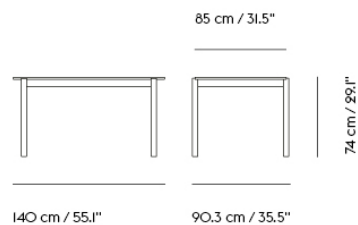

LINEAR WOOD TABLE / 140 X 85 CM / 55.1 X 31.5"

Shipper Colli	1
Gross Weight (kg)	25.5
Net Weight (kg)	18.494
Warranty Period	5 years

Item No.	Color	Contract Price	Lead Time
Ready-To-Ship			
30916	Oak Veneer/Oak	SEK 10,745,70	-