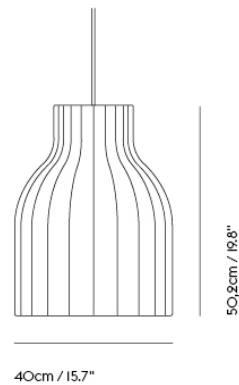

STRAND PENDANT LAMP / OPEN Ø 40 CM / 16"

Shipper Colli	1
Gross Weight (kg)	3.67
Net Weight (kg)	2.1
Warranty Period	5 years

Item No.	Color	Contract Price	Lead Time
Ready-To-Ship			
22451	White - Open	SEK 4.639,70	-