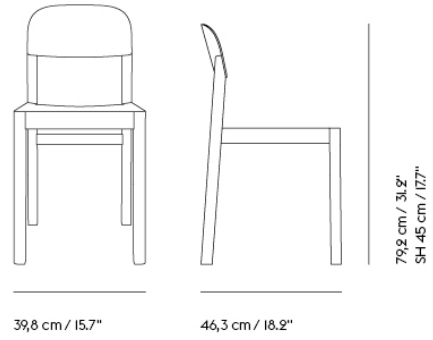

Shipper Colli I
Gross Weight (kg) II
Net Weight (kg) 5.095
Warranty Period 5 years

Item No.	Color	Contract Price	Lead Time
Ready-To-Ship			
26052	Black	SEK 3.826,10	-
26051	Oak	SEK 3.826,10	-
Extras			
80153	Glides for Nerd Series and Workshop Chair (4 pcs per pack)	SEK 141,90	-
80152	Glides for Nerd Series and Workshop Chair (4 pcs per pack) - Black	SEK 141,90	-