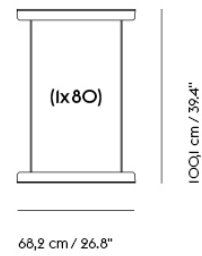

IN SITU MODULAR SOFA / FRAME SECTION (1 X 80)

Shipper Colli	1
Gross Weight (kg)	14
Net Weight (kg)	11.76
Warranty Period	10 years

Item No.	Color	Contract Price	Lead Time
Ready-To-Ship			
41555	Black - 1 x 80	SEK 1.848,10	-