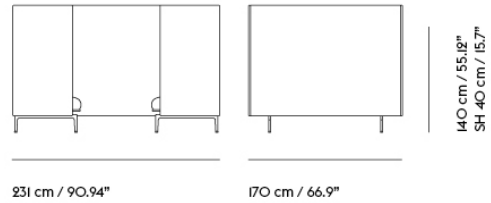

OUTLINE HIGHBACK CABIN 120 / 2-SEATER - BLACK BASE

Shipper Colli	3
Gross Weight (kg)	82
Net Weight (kg)	58.5
Warranty Period	10 years

Item No.	Color	Contract Price	Lead Time
Made-To-Order			
80869	Remix - All Colors	SEK 79.115,70	6 weeks
80941	Canvas - All Colors	SEK 91.585,70	6 weeks
80905	Clara - All Colors	SEK 91.585,70	6 weeks
80653	Fiord - All Colors	SEK 91.585,70	6 weeks
80833	Rime - All Colors	SEK 91.585,70	6 weeks
80761	Steelcut - All Colors	SEK 91.585,70	6 weeks
80725	Steelcut Trio - All Colors	SEK 91.585,70	6 weeks
80797	Hallingdal - All Colors	SEK 97.175,70	6 weeks
80977	Divina - All Colors	SEK 99.325,70	6 weeks
81013	Divina MD - All Colors	SEK 99.325,70	6 weeks
81049	Divina Melange - All Colors	SEK 99.325,70	6 weeks
76167	Ecriture - All Colors	SEK 99.325,70	6 weeks
81157	Vidar - All Colors	SEK 99.325,70	6 weeks
Extras			
28801	Power Outlet - Black	SEK 3.826,10	-
COM/COL & Specials			
75941	COM - Textile	SEK 95.025,70	6-12 weeks
76017	COM - Leather	SEK 158.235,70	6-12 weeks