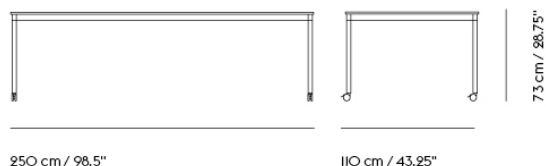

BASE TABLE / WITH CASTORS / 250 X 110 CM / 98.4 X 43.3"

Shipper Colli	2
Gross Weight (kg)	52.7
Net Weight (kg)	42.37
Base color options	White, Black
Warranty Period	10 years

Item No.	Color	Contract Price	Lead Time
Made-To-Order			
64449	Black Laminate/Plywood/Black	SEK 18.485,70	6 weeks
64569	Black Laminate/Plywood/White	SEK 18.485,70	6 weeks
64524	White Laminate/Plywood/Black	SEK 18.485,70	6 weeks
64644	White Laminate/Plywood/White	SEK 18.485,70	6 weeks
64479	Black Nanolaminat/Plywood/Black	SEK 22.785,70	6 weeks
64599	Black Nanolaminat/Plywood/White	SEK 22.785,70	6 weeks
64539	White Nanolaminat/Plywood/Black	SEK 22.785,70	6 weeks
64659	White Nanolaminat/Plywood/White	SEK 22.785,70	6 weeks
64461	Black Linoleum/Plywood/Black	SEK 22.785,70	6 weeks
64581	Black Linoleum/Plywood/White	SEK 22.785,70	6 weeks
64494	Lacquered Oak Veneer/Plywood/Black	SEK 24.505,70	6 weeks
64614	Lacquered Oak Veneer/Plywood/White	SEK 24.505,70	6 weeks
Extras			
28801	Power Outlet - Black	SEK 3.826,10	-