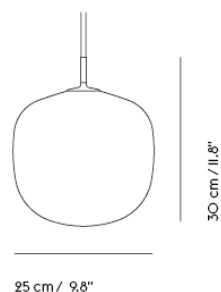

Shipper Colli	1
Gross Weight (kg)	3.4
Net Weight (kg)	1.5
Warranty Period	5 years

Item No.	Color	Contract Price	Lead Time
Ready-To-Ship			
22415	Black	SEK 3.138,10	-
22241	Deep Red	SEK 3.138,10	-
22419	Grey	SEK 3.138,10	-
22423	Orange	SEK 3.138,10	-
22411	White	SEK 3.138,10	-
Extras			
22540	Rime Cord for Ø12+Ø18+25 - Grey (per linear meter)	SEK 34,00	-
22541	Rime Cord Ø12+Ø18+25 cm - Orange (per linear meter)	SEK 34,00	-
15804	Ambit / Fluid / Rime Ø12+Ø18+25 Cord - White (per linear meter)	SEK 59,30	-
15801	Ambit / Grain / Rime Ø12+Ø18+25 Cord - Black (per linear meter)	SEK 59,30	-
15800	Rime Cord for Ø12+Ø18+25 - Deep Red (per linear meter)	SEK 59,30	-
22542	Rime Cord Ø37 + 45 cm - Black (per linear meter)	SEK 69,00	-
22549	Rime Cord Ø37 + 45 cm - Deep Red (per linear meter)	SEK 69,00	-
22545	Rime Cord Ø37 + 45 cm - Grey (per linear meter)	SEK 69,00	-
22546	Rime Cord Ø37 + 45 cm - Orange (per linear meter)	SEK 69,00	-
22546	Rime Cord Ø37 + 45 cm - Orange (per linear meter)	SEK 69,00	-
22543	Rime Cord Ø37 + 45 cm - White (per linear meter)	SEK 69,00	-