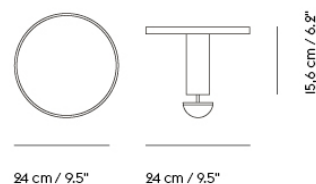

Shipper Colli 1
Gross Weight (kg) 2.805
Net Weight (kg) 0.85
Warranty Period 5 years

Item No.	Color	Contract Price	Lead Time
Ready-To-Ship			
39964	Oak	SEK 1.418,10	-