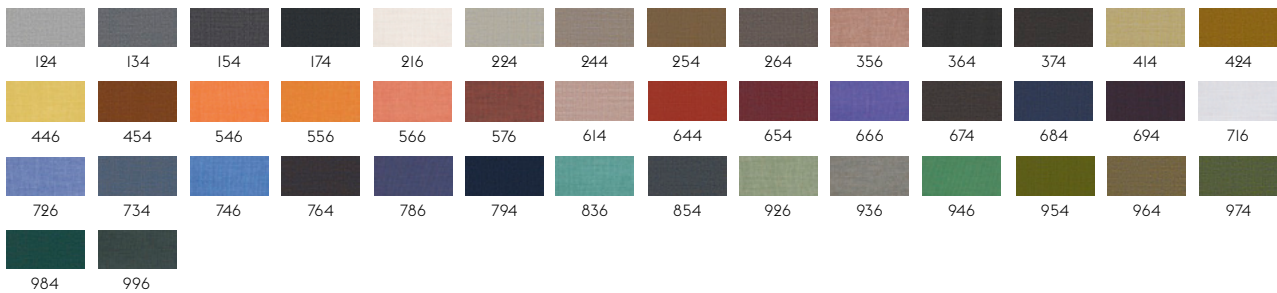

CANVAS BY KVADRAT

Designer: Giulio Ridolfo.

Composition: 90% new wool worsted, 10% nylon.

Durability: 100.000 Martindale / Lightfastness 5-7 (ISO 1-8).

Sustainability: Complies with both EU ecolabel "The Flower" and Greenguard Gold Certification.

114