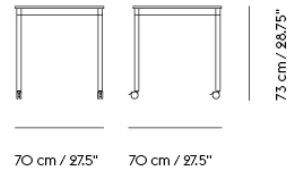

BASE TABLE / WITH CASTORS / 70 X 70 CM / 27.6 X 27.6"

Shipper Colli	2
Gross Weight (kg)	14.3
Net Weight (kg)	8.73
Base color options	White, Black
Warranty Period	10 years

Item No.	Color	Contract Price	Lead Time
Made-To-Order			
64453	Black Laminate/Plywood/Black	SEK 10.745,70	6 weeks
64573	Black Laminate/Plywood/White	SEK 10.745,70	6 weeks
64528	White Laminate/Plywood/Black	SEK 10.745,70	6 weeks
64648	White Laminate/Plywood/White	SEK 10.745,70	6 weeks
64483	Black Nanolaminat/Plywood/Black	SEK 13.325,70	6 weeks
64603	Black Nanolaminat/Plywood/White	SEK 13.325,70	6 weeks
64543	White Nanolaminat/Plywood/Black	SEK 13.325,70	6 weeks
64663	White Nanolaminat/Plywood/White	SEK 13.325,70	6 weeks
64465	Black Linoleum/Plywood/Black	SEK 11.175,70	6 weeks
64585	Black Linoleum/Plywood/White	SEK 11.175,70	6 weeks
64498	Lacquered Oak Veneer/Plywood/Black	SEK 11.175,70	6 weeks
64618	Lacquered Oak Veneer/Plywood/White	SEK 11.175,70	6 weeks
Extras			
28801	Power Outlet - Black	SEK 3.826,10	-