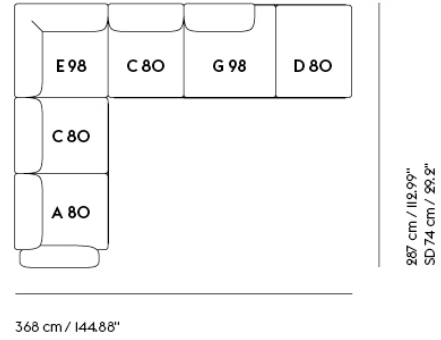

IN SITU MODULAR SOFA / CORNER - CONFIGURATION 7

Shipper Colli II
Gross Weight (kg) 270.5
Net Weight (kg) 205.96
Warranty Period 10 years

Item No.	Color	Contract Price	Lead Time
Ready-To-Ship			
99838	Frame and Module - Ecriture 240/Black	SEK 90.295,70	-