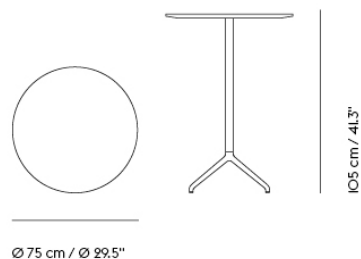

STILL CAFÉ TABLE / Ø 75 H: 105 CM / Ø 29.5 H: 41.3"

Shipper Colli	2
Gross Weight (kg)	17.85
Net Weight (kg)	12.998
Base color options	Black, White
Warranty Period	10 years

Item No.	Color	Contract Price	Lead Time
Ready-To-Ship			
31151	Black Nanolaminate/Black	SEK 6.234,10	-
31150	Black Nanolaminate/White	SEK 6.234,10	-
31149	White Nanolaminate/Black	SEK 6.234,10	-
31148	White Nanolaminate/White	SEK 6.234,10	-
Made-To-Order			
65556	Black Linoleum/Black	SEK 6.234,10	6 weeks
65555	Black Linoleum/White	SEK 6.234,10	6 weeks