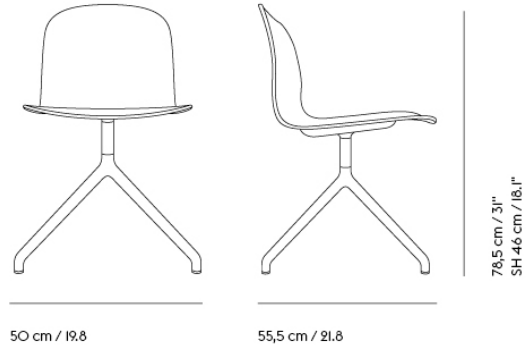

Shipper Colli	1
Gross Weight (kg)	7.8
Net Weight (kg)	5.8
Base color options	Black
Warranty Period	5 years

Item No.	Color	Contract Price	Lead Time
Made-To-Order			
21812	Black/Black	SEK 4.514,10	7 weeks
21811	Oak/Black	SEK 4.514,10	7 weeks
18245	Stained Dark Brown/Black	SEK 4.514,10	7 weeks
21840	Remix - All Colors	SEK 5.327,70	7 weeks
21848	Canvas - All Colors	SEK 5.546,10	7 weeks
21843	Clara - All Colors	SEK 5.546,10	7 weeks
70406	Re-wool - All Colors	SEK 5.546,10	7 weeks
21842	Steelcut - All Colors	SEK 5.546,10	7 weeks
21841	Steelcut Trio - All Colors	SEK 5.546,10	7 weeks
21844	Hallingdal - All Colors	SEK 5.890,10	7 weeks
21845	Divina - All Colors	SEK 6.148,10	7 weeks
21849	Divina MD - All Colors	SEK 6.148,10	7 weeks
21850	Divina Melange - All Colors	SEK 6.148,10	7 weeks
18978	Ecriture - All Colors	SEK 6.148,10	7 weeks
18940	Fiord - All Colors	SEK 6.148,10	7 weeks
18959	Vidar - All Colors	SEK 6.148,10	7 weeks
Extras			
18158	Felt Glides for Fiber and Visu with Swivel Base (4 pcs per pack)	SEK 141,90	-
83061	Leather care set for Refine Leather	SEK 172,00	-