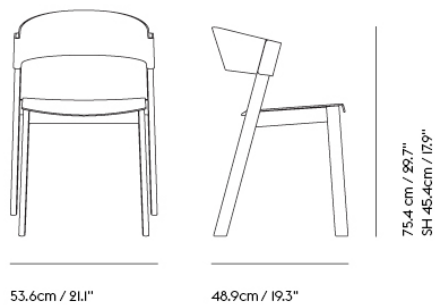

Shipper Colli	1
Gross Weight (kg)	10.3
Net Weight (kg)	4.2
Base color options	Black, Dark Beige, Green, Midnight Blue, Oak or Stained Dark Brown
Stacking information	Cover Side Chair stacks up to 4 chairs on floor and 10 chairs on the Cover Transport Trolley.
Warranty Period	10 years

Item No.	Color	Contract Price	Lead Time
Ready-To-Ship			
33002	Black	SEK 4.295,70	-
33007	Dark Beige	SEK 4.295,70	-
33004	Green	SEK 4.295,70	-
33006	Midnight Blue	SEK 4.295,70	-
33001	Oak	SEK 4.295,70	-
33005	Stained Dark Brown	SEK 4.295,70	-
Made-To-Order			
33021	Remix - All Colors	SEK 5.155,70	7 weeks
33029	Canvas - All Colors	SEK 5.460,10	7 weeks
33028	Clara - All Colors	SEK 5.460,10	7 weeks
33047	Fiord - All Colors	SEK 5.460,10	7 weeks
33044	Re-wool - All Colors	SEK 5.460,10	7 weeks
33022	Steelcut - All Colors	SEK 5.460,10	7 weeks
33023	Steelcut Trio - All Colors	SEK 5.460,10	7 weeks
33024	Hallingdal - All Colors	SEK 5.671,70	7 weeks
33025	Divina - All Colors	SEK 5.804,10	7 weeks
33026	Divina MD - All Colors	SEK 5.804,10	7 weeks
33027	Divina Melange - All Colors	SEK 5.804,10	7 weeks
33045	Ecriture - All Colors	SEK 5.804,10	7 weeks
33046	Vidar - All Colors	SEK 5.804,10	7 weeks