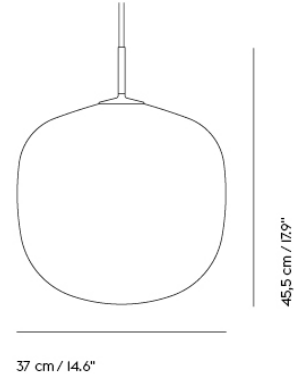

Shipper Colli 1
Gross Weight (kg) 6.5
Net Weight (kg) 3.5
Warranty Period 5 years

Item No.	Color	Contract Price	Lead Time
Ready-To-Ship			
22416	Black	SEK 4.295,70	-
22242	Deep Red	SEK 4.295,70	-
22420	Grey	SEK 4.295,70	-
22424	Orange	SEK 4.295,70	-
22412	White	SEK 4.295,70	-
Extras			
22540	Rime Cord for Ø12+Ø18+25 - Grey (per linear meter)	SEK 34,00	-
22541	Rime Cord Ø12+Ø18+25 cm - Orange (per linear meter)	SEK 34,00	-
15804	Ambit / Fluid / Rime Ø12+Ø18+25 Cord - White (per linear meter)	SEK 59,30	-
15801	Ambit / Grain / Rime Ø12+Ø18+25 Cord - Black (per linear meter)	SEK 59,30	-
15800	Rime Cord for Ø12+Ø18+25 - Deep Red (per linear meter)	SEK 59,30	-
22542	Rime Cord Ø37 + 45 cm - Black (per linear meter)	SEK 69,00	-
22549	Rime Cord Ø37 + 45 cm - Deep Red (per linear meter)	SEK 69,00	-
22545	Rime Cord Ø37 + 45 cm - Grey (per linear meter)	SEK 69,00	-
22546	Rime Cord Ø37 + 45 cm - Orange (per linear meter)	SEK 69,00	-
22546	Rime Cord Ø37 + 45 cm - Orange (per linear meter)	SEK 69,00	-
22543	Rime Cord Ø37 + 45 cm - White (per linear meter)	SEK 69,00	-