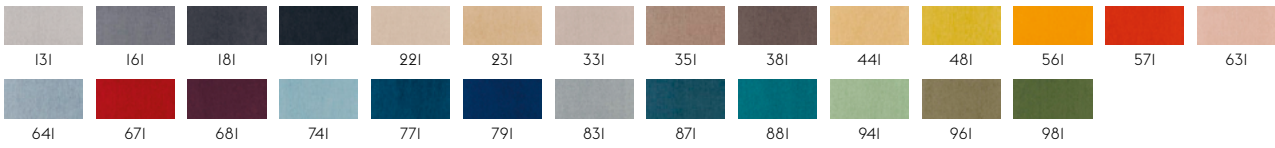

105

STILL BY KVADRAT

Designer: Georgina Wright.
Composition: 100% Trevira CS.
Durability: 50.000 Martindale / Lightfastness: 6

III

TWILL WEAVE BY KVADRAT

Designer: Jonathan Olivares.
Composition: 90% new wool (worsted), 10% nylon.
Durability: 60.000 Martindale / Lightfastness 5-7 (ISO I-8).
Sustainability: Complies with both EU ecolabel "The Flower" and Greenguard Gold Certification.