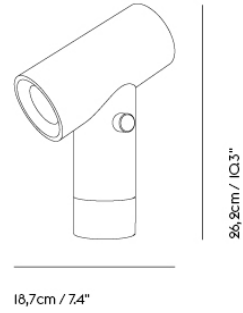

Shipper Colli 1
Gross Weight (kg) 1.72
Net Weight (kg) 1.234
Warranty Period 5 years

Item No.	Color	Contract Price	Lead Time
Ready-To-Ship			
12124	Aluminum	SEK 2.536,10	-
12121	Black	SEK 2.536,10	-
12123	Green	SEK 2.536,10	-
12122	Umber	SEK 2.536,10	-