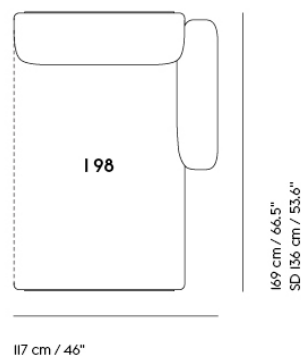

IN SITU MODULAR SOFA / RIGHT ARMREST LOUNGE MODULE (I98)

Shipper Colli	1
Gross Weight (kg)	55.8
Net Weight (kg)	42.7
Please note	This product features an armrest on the right-hand side when facing the product from the front.
Please note	This variant is a Seating Module only and does not include a Frame Section.
Warranty Period	10 years

Item No.	Color	Contract Price	Lead Time
Ready-To-Ship			
98870-240	Ecriture 240	SEK 22.355,70	-
Made-To-Order			
99041	Remix - All Colors	SEK 18.055,70	6 weeks
41146	Fiord - All Colors	SEK 20.205,70	6 weeks
95508	Re-wool - All Colors	SEK 20.205,70	6 weeks
41155	Hallingdal - All Colors	SEK 21.495,70	6 weeks
41164	Divina - All Colors	SEK 22.355,70	6 weeks
41173	Divina MD - All Colors	SEK 22.355,70	6 weeks
41182	Divina Melange - All Colors	SEK 22.355,70	6 weeks
98870	Ecriture - All Colors	SEK 22.355,70	6 weeks
41191	Vidar - All Colors	SEK 22.355,70	6 weeks
COM/COL & Specials			
41236	COM - Textile	SEK 20.205,70	6-12 weeks
41254	COM - Leather	SEK 36.545,70	6-12 weeks