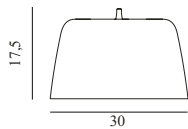

Contract Price
1.940,00
SEK

Tub Lamp Ø13 US

Colli: 1
Size & Weight: H: 9,6 x Ø: 13 cm - 0,4 kg
Packing: Brown Box - H: 22 x L: 35 x D: 19,5 cm - 1,28 kg
Material: Lacquered or powder coated aluminum
Color: Brushed aluminum, Black, White
Light Source: 2 pcs. G9 4W 120V LED bulbs recommended. Canopy measurements: H6,5 cm x Ø9,3 cm

Contract Price
1.940,00
SEK

TUB LAMP Ø30

Design: Hans Thyge & Co, 2022
Duty Code: 9405199090
Made in: Denmark

Tub Lamp Ø30 EU

Colli: 1
Size & Weight: H: 17,4 x Ø: 30 cm - 1,2 kg
Packing: Brown Box - H: 30 x L: 38 x D: 38 cm - 3 kg
Material: Lacquered or powder coated aluminum
Color: Brushed aluminum, Black, White
Light Source: E27 Ø60 or Ø80 8W 240V LED bulb recommended. Canopy measurements: H6,5 cm x Ø9,3 cm

Contract Price
2.972,00
SEK

Tub Lamp Ø30 US

Colli: 1
Size & Weight: H: 17,4 x Ø: 30 cm - 1,2 kg
Packing: Brown Box - H: 30 x L: 38 x D: 38 cm - 3 kg
Material: Lacquered or powder coated aluminum
Color: Brushed aluminum, Black, White
Light Source: E26 Ø60 or Ø80 8W 120V LED bulb recommended. Canopy measurements: H6,5 cm x Ø9,3 cm

Contract Price
2.972,00
SEK