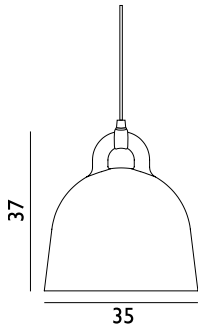

Bell Lamp Small US

Colli: 1
Size & Weight: H: 37 x Ø: 35 cm - 1,7 kg
Packing: Brown Box - H: 47 x L: 39 x D: 39 cm - 3,5 kg
M3: 0,0715
Material: Aluminum
Light Source: US E26 (big socket). Low-energy 9 Watt bulbs are recommended.

Contract Price
SEK 3.256,00

503040 Sand	503042 Grey	503047 White	503052 Black