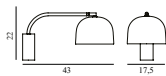

Grant Wall Lamp 43cm EU

Colli: 1
Size & Weight: H: 22 x D: 43 x Ø: 17,5 cm - 1,5 kg
Packing: Brown Box - H: 46,5 x L: 30 x D: 24,5 cm - 2,5 kg
M3: 0,0342
Material: Steel, Granite
Light Source: LED 4kVWh/10.000h. Bulb is included.

Contract Price
3.712,00
SEK