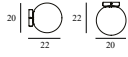

Pix Lamp Ceiling/Wall Ø20 cm EU

Colli: 1
Size & Weight: D: 22,3 x Ø: 20 cm - 7,9 kg
Packing: Brown Box - H: 29,9 x L: 20 x D: 20 cm - 10,15 kg
Material: 100% Low Density Polyethylene Industrial Waste, Steel, Aluminum.
Light Source: E27 Ø30 L125 3W 240V LED bulb. Please note that the bulb must have a diameter of max 30 mm. All bulbs can be purchased separately.
Production time: 1 week