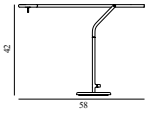

Flow Table Lamp US

Colli:

1

Size & Weight:

H: 42 x L: 58 x D: 16 cm - 3,2 kg

Packing:

Brown Box - H: 51 x L: 75 x D: 53 cm - 17,04 kg

M3:

0,2027

Material:

Powder Coated Metal

Light Source:

SMD 2835 LED chip (not replaceable). Light source power - 5W, whole lamp power: 6.8W. Input voltage: 100-240V, LED part input: 15.1V DC 350mA. Color temperature: 2800-3200K. LED life span - 30000hrs.