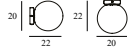

Contract Price  
SEK 1.828,00

608400  
White