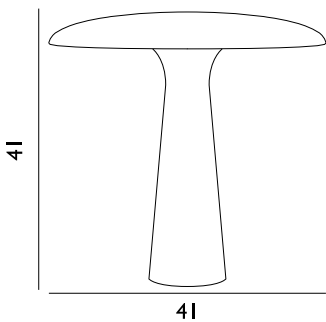

Shelter Table Lamp US

Colli: 1
Size & Weight: H: 41 x Ø: 41 cm - 2,8 kg
Packing: Brown Box - H: 48,5 x L: 44,5 x D: 31,5 cm - 4,6 kg
Material: Steel
Light Source: E26 (big socket), 9 Watt low-energy bulbs are recommended.

Contract Price
SEK 2.112,00

506024
Black

506026
White