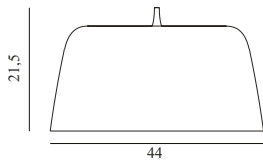

Tub Lamp Ø44 EU

Colli:

1

Size & Weight:

H: 21,5 x Ø: 44 cm - 1,8 kg

Packing:

Brown Box - H: 34 x L: 55 x D: 55 cm - 5,5 kg

Material:

Lacquered or powder coated aluminum

Color:

Brushed aluminum, Black, White

Light Source:

E27 Ø60 or Ø80 8W 120V LED bulb recommended. Canopy measurements: H6,5 cm x Ø9,3 cm