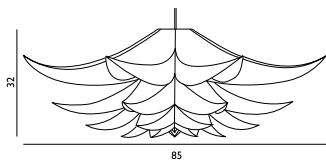

Norm 06 Lamp Large

Colli:	6
Size & Weight:	H: 32 x Ø: 85 cm - 1 kg
Packing:	Gift Box - H: 2,5 x L: 43,5 x D: 29 cm - 1,3 kg
Colli Box:	H: 17 x L: 45 x D: 32 cm - 6,5 kg
M3:	0,0245
Material:	Lamp Shade Foil
Light Source:	Low-energy 9 Watt bulbs are recommended.