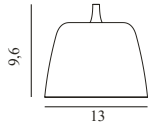

Contract Price
1.940,00
SEK