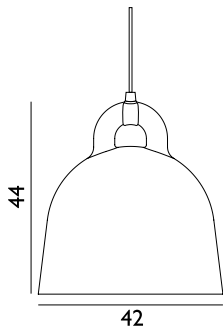

Bell Lamp Medium US

Colli: 1
Size & Weight: H: 44 x Ø: 42 cm - 3,1 kg
Packing: Brown Box - H: 53 x L: 48 x D: 48 cm - 5 kg
M3: 0,1221
Material: Aluminum
Light Source: US E26 (big socket). Low-energy 9 Watt bulbs are recommended.

Contract Price
SEK 4.112,00

503044 Sand	503045 Grey	503048 White	503053 Black