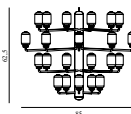

Amp Chandelier Small EU

Colli: 1
Size & Weight: H: 32,5 x Ø: 62,5 cm - 6,5 kg
Packing: Brown Box - H: 44 x L: 69,5 x D: 68,5 cm - 9,5 kg
M3: 0,1742
Material: Glass, Marble
Light Source: Comes with 15 bulbs (G4 (LED)). All Bulbs can also be purchased separately. The Amp Chandelier is non-dimmable.

SEK Contract Price
8.112,00