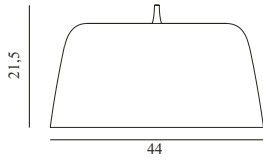

Lacquered or powder coated aluminum

Color:

Brushed aluminum, Black, White

Light Source:

E27 Ø60 or Ø80 8W 120V LED bulb recommended. Canopy measurements: H6,5 cm x Ø9,3 cm

Contract Price  
4.456,00  
SEK