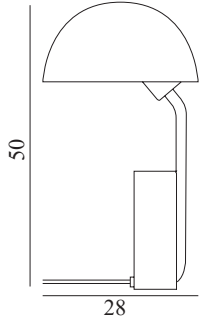

CAP US

Design: KaschKasch, 2014
Duty Code: 9405299090
Made in: China
Construction: The lampshade can be moved around, letting you direct the light. Delivered with 2 m textile cord with switch.
Maintenance: Clean with damp cloth.

Cap Table Lamp US

Colli: 1
Size & Weight: H: 50 x Ø: 28 cm - 3,7 kg
Packing: Brown Box - H: 49 x L: 34 x D: 32 cm - 3,9 kg
M3: 0,0063
Material: Steel
Light Source: US E26 (big socket). Bulb is not included. Low-energy 8 Watt bulbs are recommended.

SEK Contract Price
2.912,00

	506008 White		506009 Blush		506010 Misty Blue		506011 Midnight blue

CELLU TABLE LAMP

Design: Simon Legald, 2023
Duty Code: 9405299090
Made in: China
Construction: Cellu Lamp comprises a lampshade crafted from durable PVC, positioned on a robust powder-coated aluminum column and a powder-coated steel base. The column and base feature complementary color combinations. Cellu is available as a table lamp and a floor lamp.
Maintenance: Clean with a damp cloth. Avoid the use of all-purpose cleaners and other degreasing detergents.