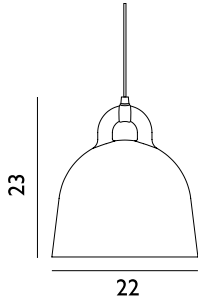

Bell Lamp X-Small US

Colli: 1
Size & Weight: H: 23 x Ø: 22 cm - 1,5 kg
Packing: Brown Box - H: 33 x L: 28 x D: 28 cm - 2 kg
M3: 0,0259
Material: Aluminum
Light Source: G9 Halogen. 20 Watt bulbs are recommended.

Contract Price
SEK 2.340,00

503038 Sand	503046 White	503051 Black	503139 Grey