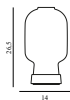

Amp Table Lamp US

Colli: 1
Size & Weight: H: 26,5 x Ø: 14 cm - 2 kg
Packing: Gift Box - H: 48 x L: 20,5 x D: 20,5 cm - 2,4 kg
Colli Box: H: 47 x L: 20,5 x D: 20,5 cm
M3: 0,0198
Material: Glass, Marble
Light Source: US E12 2W (LED). All Bulbs can be purchased separately.

Contract Price
SEK 2.000,00

Amp Table Lamp Brass US

Colli: 1
Size & Weight: H: 26,5 x Ø: 14 cm - 1,5 kg
Packing: Gift Box - H: 48 x L: 20,5 x D: 20,5 cm - 2,4 kg
Material: Glass, Brass
Light Source: US E12 2W (LED). All Bulbs can be purchased separately.

Contract Price
SEK 2.340,00