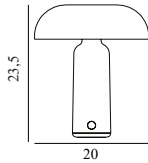

Porta Table Lamp

Colli: 1
Size & Weight: H: 23,5 x W: 20,2 x D: 11,2 x Ø: 6,5 cm - 0,49 kg
Packing: Gift Box - H: 24,2 x L: 20,5 x D: 11,8 cm - 0,717 kg
Material: ABS plastic and acrylic.
Color: Black, white, grey
Light Source: 0.2W x 12pcs LED (included). Color temperature 2800-3200K.

Contract Price
972,00
SEK

	510110 Black		510111 White		510112 Grey

PUFF

Design: Saskia Huebner, 2022
Duty Code: 9405199090
Made in: China

Construction: The lampshades are made of rice paper. The floor- and table lamp has a white powder-coated steel pole & base with soft EVA foam underneath, to protect the floor. Each lampshade has a collapsible construction and is therefore delivered flat-packed. A 2,5M white textile cord with socket and canopy can be purchased as an add-on for the pendants.

Maintenance: The lampshade can be cleaned with a feather duster, or wiped with a microfiber cloth.