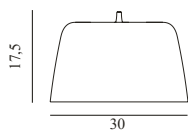

Tub Lamp Ø30 EU

Colli: 1
Size & Weight: H: 17,4 x Ø: 30 cm - 1,2 kg
Packing: Brown Box - H: 30 x L: 38 x D: 38 cm - 3 kg
Material: Lacquered or powder coated aluminum
Color: Brushed aluminum, Black, White
Light Source: E27 Ø60 or Ø80 8W 240V LED bulb recommended. Canopy measurements: H6,5 cm x Ø9,3 cm

Contract Price
2.972,00
SEK