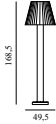

CELLU FLOOR LAMP

Design: Simon Legald, 2023
Duty Code: 9405299090
Made in: China
Construction: Cellu Lamp comprises a lampshade crafted from durable PVC, positioned on a robust powder-coated aluminum column and a powder-coated steel base. The column and base feature complementary color combinations. Cellu is available as a table lamp and a floor lamp.
Maintenance: Clean with a damp cloth. Avoid the use of all-purpose cleaners and other degreasing detergents.

Cellu Floor Lamp EU

Colli: I
Size & Weight: H: 168,5 x Ø: 49,5 cm - 8,7 kg
Packing: Base: Brown Box - L 145 x W32 x H32 cm - 15.5 kg. Lamp Shade: Brown Box - L 51 x W 51 x H45.5 cm - 2.3 kg
Material: PVC, Aluminium, Steel
Color: White - Base Color: Brown. Sand - Base Color: Red. Grey - Base Color: Black.
Light Source: E27 8W bulbs (LED) recommended. Bulb is not included.

	608434 White	Contract Price SEK 3.428,00		608435 Sand	Contract Price SEK 3.428,00
	608436 Grey	Contract Price SEK 3.428,00