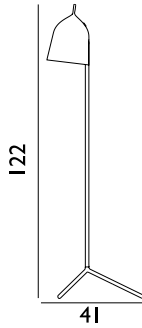

STAGE EU

Design: Daniel Debiassi & Federico Sandri, 2016
Duty Code: 9405299090
Made in: China
Construction: Stage is constructed of a powder coated metal body with a plastic lamp shade. Delivered with 2 m textile cord.
Maintenance: Clean with damp cloth.

Stage Floor Lamp EU	
Colli:	1
Size & Weight:	H: 122 x L: 41 x D: 36 cm - 2,1 kg
Material:	Powder Coated Metal
Light Source:	SMD 2835 LED chip (not replaceable). Light source power - 11W, whole lamp power: 13W. Input voltage: 100-240V, LED part input: 15.1V DC 700mA. Colour temperature: 2800-3200K. LED life span - 30000hrs.
	Contract Price SEK 4.000,00
	505076 Black

STAGE US

Design: Daniel Debiassi & Federico Sandri, 2016
Duty Code: 9405299090
Made in: China
Construction: Stage is constructed of a powder coated metal body with a plastic lamp shade. Delivered with 2 m textile cord.
Maintenance: Clean with damp cloth.

Stage Floor Lamp US			
Colli:	1		
Size & Weight:	H: 122 x L: 41 x D: 36 cm - 2,1 kg		
Material:	Powder Coated Metal		
Light Source:	SMD 2835 LED chip (not replaceable). Light source power - 11W, whole lamp power: 13W. Input voltage: 100-240V, LED part input: 15.1V DC 700mA. Colour temperature: 2800-3200K. LED life span - 30000hrs.		
	Contract Price SEK 4.000,00		
	505078 White		505079 Grey
	505080 Black		505081 Petrol Green