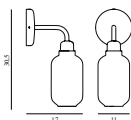

Amp Wall Lamp EU

Colli: 1
Size & Weight: H: 30 x W: 17 x D: 11 cm - 0,67 kg
Packing: Gift Box - H: 41 x L: 19 x D: 21,5 cm - 1 kg
Material: Glass, marble and powder coated metal.
Light Source: EU E14 2W bulbs (LED) recommended. All Bulbs can be purchased separately.

SEK Contract Price
1.884,00