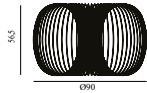

Contract Price
5.140,00
SEK

Coil Lamp Ø90 x H56,5

Colli: 1
Size & Weight: H: 56,5 x Ø: 90 cm - 4,44 kg
Packing: Brown Box - H: 68 x L: 96 x D: 96 cm - 16,1 kg
M3: 0,5814
Material: Stainless Steel
Light Source: EU E27 with Ø125MM, 7,5W bulbs (LED) are recommended
Production time: 1 week

Contract Price
6.284,00
SEK