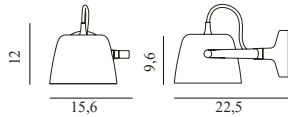

Contract Price
4.456,00
SEK

Tub Lamp Ø44 US

Colli: 1
Size & Weight: H: 21,5 x Ø: 44 cm - 1,8 kg
Packing: Brown Box - H: 34 x L: 55 x D: 55 cm - 5,5 kg
Material: Lacquered or powder coated aluminum
Color: Brushed aluminum, Black, White
Light Source: E26 Ø60 or Ø80 8W 120V LED bulb recommended. Canopy measurements: H6,5 cm x Ø9,3 cm

Contract Price
4.456,00
SEK

TUB WALL LAMP

Design: Hans Thyge & Co, 2022
Duty Code: 9405199000
Made in: Denmark

Tub Wall Lamp EU

Colli: 1
Size & Weight: H: 9,6 x L: 22,5 x Ø: 13,2 cm - 0,7 kg
Packing: Brown Box - H: 22 x L: 30 x D: 22 cm - 1,4 kg
Material: Lacquered or powder coated aluminum
Color: Brushed aluminum, Black, White
Light Source: 2 pcs. G9 4W 240V LED bulbs recommended.

Contract Price
2.628,00
SEK

Tub Wall Lamp US

Colli: 1
Size & Weight: H: 9,6 x L: 22,5 x Ø: 13,2 cm - 0,7 kg
Packing: Brown Box - H: 22 x L: 30 x D: 22 cm - 1,4 kg
Material: Lacquered or powder coated aluminum
Color: Brushed aluminum, Black, White
Light Source: 2 pcs. G9 4W 120V LED bulbs recommended.

Contract Price
2.628,00
SEK