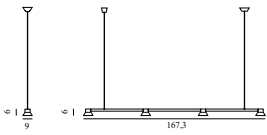

Hat Lamp Linear Large EU

Colli:	1
Size & Weight:	H: 6 x W: 9 x L: 167 cm - 3,5 kg
Packing:	Brown Box - H: 18 x L: 172,5 x D: 18 cm - 4,6 kg
Material:	Aluminum, Steel, Acrylic (PMMA).
Light Source:	Comes with 3 LED PCBa light sources (LED 5W) that encompass a color temperature scale spectrum between 2700K and 6500K. Dimmable.