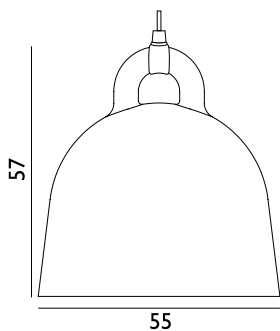

Bell Lamp Large US

Colli: I
Size & Weight: H: 57 x Ø: 55 cm - 3,4 kg
Packing: Brown Box - H: 66 x L: 60 x D: 60 cm - 7,9 kg
M3: 0,2376
Material: Aluminum
Light Source: US E26 (big socket). Low-energy 9 Watt bulbs are recommended.

Contract Price
SEK 5.140,00

	503041 Sand		503043 Grey		503049 White		503054 Black

BUBBA LAMP Ø25

Design: Yuchen Wu, 2023
Duty Code: 9405919000
Made in: China

Construction: The Bubba series includes a pendant lamp and a ceiling/wall lamp in two different sizes each. The lamp shade is made of matte etched opal glass. The ceiling/wall version comes with a mounting ring in aluminum and a ceiling canopy in white painted steel. It can be installed directly to the power outlet (hardwired) or by using a power cord via the outlet hole on the canopy. Please note that the large ceiling/wall lamp is only recommended to be used in the ceiling, as it too heavy for the wall canopy and mounting bracket. If it is hardwired the hole is sealed with a silicone plug. The pendant version comes with a 4 m textile cord and a white canopy in plastic. External power cord and light source not included.

Maintenance: Clean with a damp cloth. Avoid the use of all-purpose cleaners and other degreasing detergents. Make sure to turn off the power, while cleaning.

Bubba Lamp Ø25 EU

Colli: I
Size & Weight: H: 25 x Ø: 25 cm - 1,31 kg
Packing: Brown Box - H: 33 x L: 33 x D: 33 cm - 2,2 kg
Material: Glass, Aluminum, Steel.
Light Source: EU E14 Ø45 2W bulbs (LED) recommended. All bulbs can be purchased separately.

Contract Price
SEK 1.828,00

	608295 White