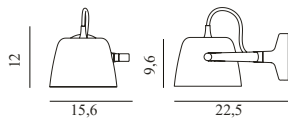

Tub Wall Lamp EU

Colli: 1
Size & Weight: H: 9,6 x L: 22,5 x Ø: 13,2 cm - 0,7 kg
Packing: Brown Box - H: 22 x L: 30 x D: 22 cm - 1,4 kg
Material: Lacquered or powder coated aluminum
Color: Brushed aluminum, Black, White
Light Source: 2 pcs. G9 4W 240V LED bulbs recommended.

Contract Price
2.628,00
SEK