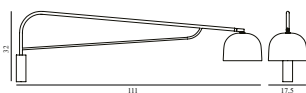

Grant Wall Lamp 111cm EU

Colli: 1
Size & Weight: H: 32 x D: 111 x Ø: 17,5 cm - 2,5 kg
Packing: Brown Box - H: 117 x L: 39,5 x D: 24 cm - 4,5 kg
M3: 0,1109
Material: Steel, Granite
Light Source: LED 4kVWh/10.000h. Bulb is included.

Contract Price
6.628,00
SEK