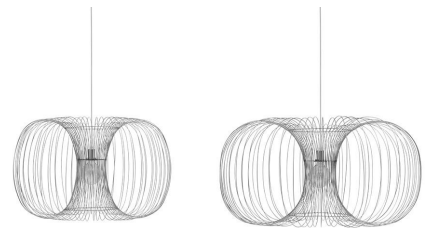

Coil Lamp Ø50 x H22,5

Colli: I
Size & Weight: H: 22,5 x Ø: 50 cm - 2,28 kg
Packing: Brown Box - H: 30,5 x L: 53,5 x D: 53,5 cm - 4,7 kg
M3: 0,093
Material: Stainless Steel
Light Source: EU E27 with Ø95MM, 8W bulbs (LED) are recommended
Production time: 1 week

Contract Price
SEK 4.000,00

	605875 EU		605950 US