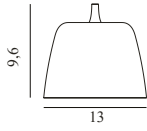

### Tub Lamp Ø13 EU

Colli: 1  
Size & Weight: H: 9,6 x Ø: 13 cm - 0,4 kg  
Packing: Brown Box - H: 22 x L: 35 x D: 19,5 cm - 1,28 kg  
Material: Lacquered or powder coated aluminum  
Color: Brushed aluminum, Black, White  
Light Source: 2 pcs. G9 4W 240V LED bulbs recommended. Canopy measurements: H6,5 cm x Ø9,3 cm