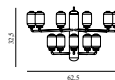

Amp Wall Lamp EU

Colli: 1
Size & Weight: H: 30 x W: 17 x D: 11 cm - 0,67 kg
Packing: Gift Box - H: 41 x L: 19 x D: 21,5 cm - 1 kg
Material: Glass, marble and powder coated metal.
Light Source: EU E14 2W bulbs (LED) recommended. All Bulbs can be purchased separately.

SEK Contract Price
1.884,00

Amp Table Lamp EU

Colli: 1
Size & Weight: H: 26,5 x Ø: 14 cm - 1,5 kg
Packing: Gift Box - H: 48 x L: 20,5 x D: 20,5 cm - 2,4 kg
Colli Box: H: 47 x L: 20,5 x D: 20,5 cm
M3: 0,0198
Material: Glass, Marble
Light Source: EU E14 2W bulbs (LED). All Bulbs can be purchased separately.

SEK Contract Price
2.000,00

Amp Table Lamp Brass EU

Colli: 1
Size & Weight: H: 26,5 x Ø: 14 cm - 1,5 kg
Packing: Gift Box - H: 48 x L: 20,5 x D: 20,5 cm - 1,9 kg
Material: Glass, Brass
Light Source: EU E14 2W bulbs (LED). All Bulbs can be purchased separately.

SEK Contract Price
2.340,00

Amp Chandelier Small EU

Colli: 1
Size & Weight: H: 32,5 x Ø: 62,5 cm - 6,5 kg
Packing: Brown Box - H: 44 x L: 69,5 x D: 68,5 cm - 9,5 kg
M3: 0,1742
Material: Glass, Marble
Light Source: Comes with 15 bulbs (G4 (LED)). All Bulbs can also be purchased separately. The Amp Chandelier is non-dimmable.

SEK Contract Price
8.112,00

Amp Chandelier Large EU

Colli: 1
Size & Weight: H: 62,5 x Ø: 85 cm - 11,3 kg
Packing: Brown Box - H: 70 x L: 89 x D: 87 cm - 14,2 kg
M3: 0,5283
Material: Glass, Marble
Light Source: Comes with 35 bulbs (G4 (LED)). All Bulbs can also be purchased separately. The Amp Chandelier is non-dimmable.

SEK Contract Price
16.228,00