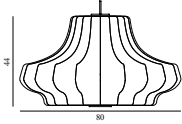

Phantom Lamp Medium

Colli: 1
Size & Weight: H: 44 x Ø: 80 cm - 4,2 kg
Packing: Brown Box - H: 54 x L: 92 x D: 72 cm
Material: Environmental Flame-retardant Resin and Steel Frame.
Light Source: E27 socket. Bulb is not included. 13W LED/1520 Lumen is recommended. Bulb size must not be larger than L: 11 cm x Ø: 6cm
Color temperature: 2700 K
Production time: 1 week

Contract Price
SEK 10.628,00