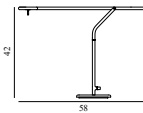

Flow Table Lamp EU

Colli: 1
Size & Weight: H: 42 x L: 58 x D: 16 cm - 3,2 kg
Packing: Brown Box - H: 25,5 x L: 73,5 x D: 25,5 cm - 4,7 kg
M3: 0,2027
Material: Powder Coated Metal
Light Source: SMD 2835 LED chip (not replaceable). Light source power - 5W, whole lamp power: 6.8W. Input voltage: 100-240V, LED part input: 15.1V DC 350mA. Color temperature: 2800-3200K. LED life span - 30000hrs.

Contract Price
SEK 3.256,00