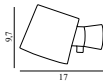

RISE US

Design: Marianne Andersen, 2016
Duty Code: 9405199090
Made in: China

Construction: The Rise wall lamp consists of a base and a cylindrical shade held together by a turning joint, making it 350 degrees rotatable with a small integrated handle. The shade is white on the inside with holes on top for an optimal light effect. The lamp is simply screwed on the wall and slide together. Rise is available in two versions; as plug-in (using the included power cord) or hardwired with a switch (installed directly to the power outlet).

Maintenance: Clean with damp cloth.

Rise Wall Lamp US

Colli: 1
Size & Weight: H: 9,7 x L: 17 x Ø: 10 cm - 0,6 kg
Packing: Gift Box - H: 13 x L: 17,5 x D: 11,5 cm - 0,65 kg
Material: Powder coated steel and lacquered ash
Light Source: EU E12 (small socket), 0,5W bulbs (LED) are recommended.

Contract Price
SEK 1.084,00

506019 White	506020 Grey	506021 Black	506022 Petrol Green
506023 Yellow