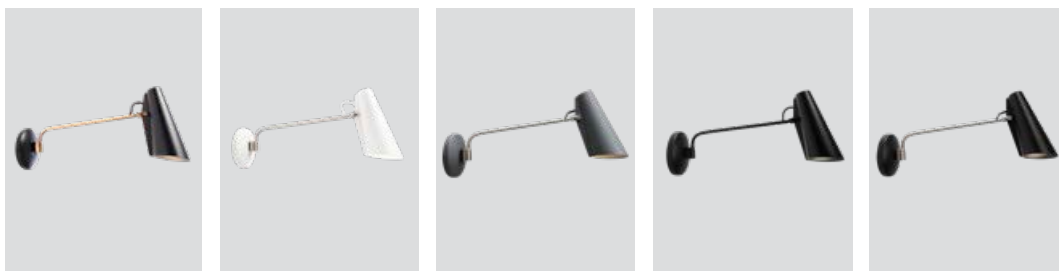

Birdy wall

P. 73

Birdy wall swing
black / brass
– Item no. 610

Birdy wall swing
white / steel
– Item no. 611

Birdy wall swing
grey / steel
– Item no. 612

Birdy wall swing
black / black
– Item no. 613

Birdy wall swing
black / steel
– Item no. 614