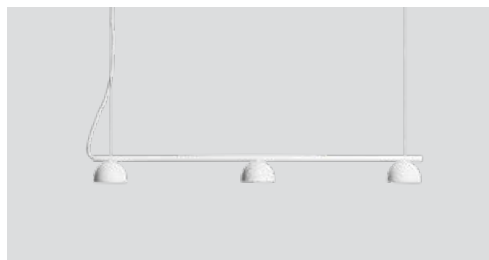

Blush pendant rail 3

P. 75

Blush pendant rail 3 black
- Item no. 150

Blush pendant rail 3 white
- Item no. 152

Blush pendant rail 3 warm beige
- Item no. 154

Product type: Pendant lamp
Design: Morten & Jonas, 2022
Shade and body material: Steel
Shade and body colours: Black, white or warm beige
Light diffuser material: Opal acrylic
Wire: Black (black version) or white (white and warm beige version), 370 cm
Steel hanging wire: 360 cm
Bulb: Integrated and dimmable LED 3 x 6 W, 1650 lm, 2700 K, CRI > 85
Voltage: 220V - 240V - 50/60Hz
Net weight: 1.8 kg
Minimum order size: 2
Spare parts available: LED module