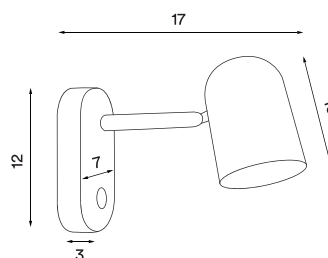

Switch: Dimmer switch on the wall base

Bulb: GU10, Max. 6 W LED only (dimmable)

Voltage: 220V - 240V - 50/60Hz

Net weight: 0.4 kg

Minimum order size: 2

Dimensions and light direction:

Recommended dimmable bulb: