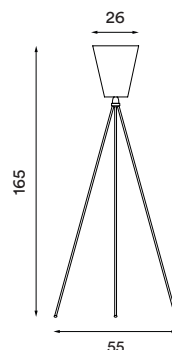

Bulb: E27, Max. 100 W (dimnable)

Voltage: 220V - 240V - 50/60Hz

Net weight: 3.9 kg

Minimum order size: 2

Spare parts available: Dimmer switch, bulb socket, shade fastening ring

Dimensions and light direction: