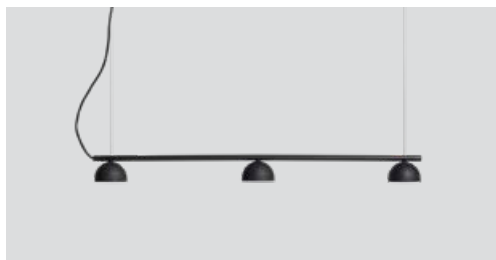

Blush pendant rail 3

P. 75

Blush pendant rail 3 black
- Item no. 150

Blush pendant rail 3 white
- Item no. 152

Blush pendant rail 3 warm beige
- Item no. 154

Product type: Pendant lamp
Design: Morten & Jonas, 2022
Shade and body material: Steel
Shade and body colours: Black, white or warm beige
Light diffuser material: Opal acrylic
Wire: Black (black version) or white (white and warm beige version), 370 cm
Steel hanging wire: 360 cm
Bulb: Integrated and dimmable LED 3 x 6 W, 1650 lm, 2700 K, CRI > 85
Voltage: 220V - 240V - 50/60Hz
Net weight: 1.8 kg
Minimum order size: 2
Spare parts available: LED module