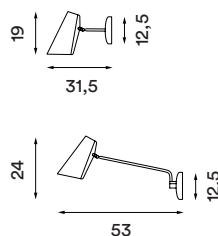

Dimensions and light direction:

Recommended bulb:

LED – 7 W

Prices NOK	(RRP ex. VAT)	(RRP incl. VAT)	Prices SEK	(RRP ex. VAT)	(RRP incl. VAT)
Long arm	2 632,-	3 290,-	Long arm	2 952,-	3 690,-
Short arm	2 392,-	2 990,-	Short arm	2 632,-	3 290,-

Prices DKK	(RRP ex. VAT)	(RRP incl. VAT)	Prices Euro	(RRP ex. VAT)	(RRP incl. VAT)
Long arm	2 152,-	2 690,-	Long arm	308,-	369,-
Short arm	1 992,-	2 490,-	Short arm	274,-	329,-