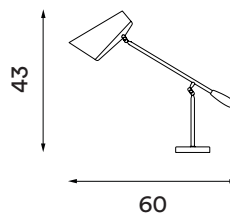

Dimensions and light direction: