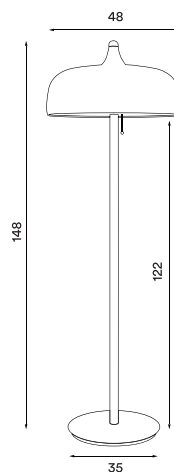

Dimensions and light direction:

Recommended bulbs:

LED – 11 W

Prices NOK (RRP ex. VAT) (RRP incl. VAT)

7 192,- 8 990,-

Prices SEK (RRP ex. VAT) (RRP incl. VAT)

7 992,- 9 990,-

Prices DKK (RRP ex. VAT) (RRP incl. VAT)

5 832,- 7 290,-

Prices Euro (RRP ex. VAT) (RRP incl. VAT)

833,- 999,-