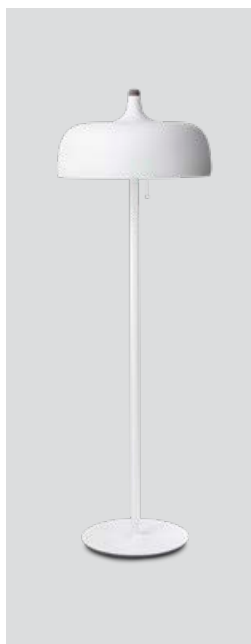

LED
(Light source)

Acorn floor

P. 64

Acorn floor white matt
– Item no. 549

Acorn floor grey matt
– Item no. 550

Acorn floor black matt
– Item no. 551

Light beech top

Dark walnut top

Product type: Floor lamp
Design: Atle Tveit, 2021
Shade material: Aluminium
Shade and body colour: White, grey or black
Shade inner colour: White
Body material: Steel
Wooden top part: Light beech or dark walnut (both colours are included)
Wire: White (white version), or black (grey and black versions), 200 cm
Switch: Pull string switch (on/off)
Bulb: E27, Max. 3 x 13 W LED only
Voltage: 220V - 240V - 50/60Hz
Net weight: 13.7 kg
Minimum order size: 1
Spare parts available: Wooden parts

Product type: Pendant lamp

Design: Atle Tveit, 2012

Shade material: Aluminium

Shade colour: White, grey or black

Shade inner colour: White

Wooden parts: Light beech or dark walnut
(both colours are included)