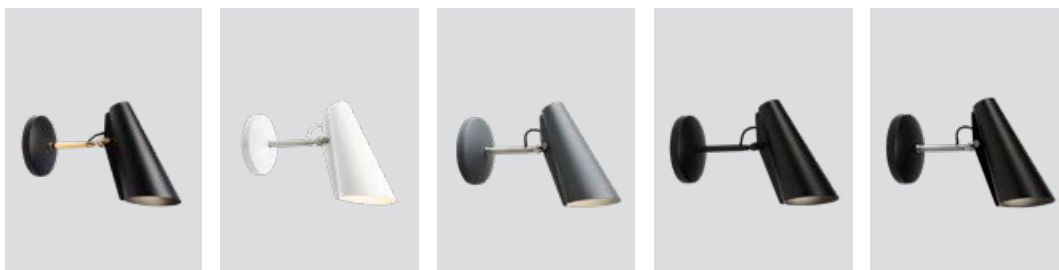

Birdy wall short
black / brass
– Item no. 615

Birdy wall short
white / steel
– Item no. 616

Birdy wall short
grey / steel
– Item no. 617

Birdy wall short
black / black
– Item no. 618

Birdy wall short
black / steel
– Item no. 619

Product type: Wall lamp

Design: Birger Dahl, 1952

Shade material: Aluminium

Shade and base colours: White, grey or black
(shade inner colour is same as outer colour)

Body material: Steel

Body and joints colour: Steel, brass or black

Wire: Black (grey or black versions only) or white
(white version only), 200 cm

Switch: On/off switch on the wire

Bulb: E27, Max. 11 W LED only

Voltage: 220V - 240V - 50/60Hz

Net weight: Birdy wall swing: 0.8 kg,

Birdy wall short: 0.7 kg

Minimum order size: 2