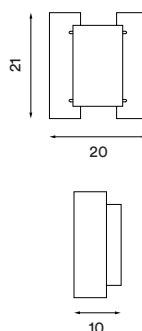

Recommended bulb:

Prices NOK	(RRP ex. VAT)	(RRP incl. VAT)
White, black, dark green	2 392,-	2 990,-
Aluminium	2 792,-	3 490,-
Brass	3 192,-	3 990,-

Prices DKK	(RRP ex. VAT)	(RRP incl. VAT)
White, black, dark green	1 912,-	2 390,-
Aluminium	2 232,-	2 790,-
Brass	2 632,-	3 290,-

Prices SEK	(RRP ex. VAT)	(RRP incl. VAT)
White, black, dark green	2 632,-	3 290,-
Aluminium	3 032,-	3 790,-
Brass	3 512,-	4 390,-

Prices Euro	(RRP ex. VAT)	(RRP incl. VAT)
White, black, dark green	266,-	319,-
Aluminium	316,-	379,-
Brass	374,-	449,-