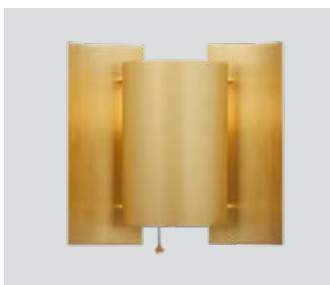

Butterfly brass
– Item no. 322