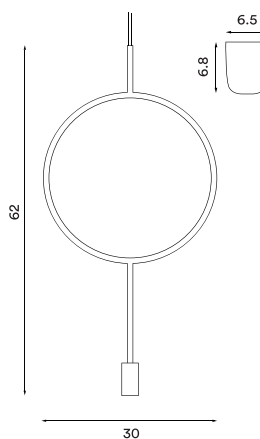

Dimensions and light direction:

Recommended bulb:

LED – 3 W

Prices NOK	(RRP ex. VAT)	(RRP incl. VAT)	Prices SEK	(RRP ex. VAT)	(RRP incl. VAT)
	1 592,-	1 990,-		1 752,-	2 190,-
Prices DKK	(RRP ex. VAT)	(RRP incl. VAT)	Prices Euro	(RRP ex. VAT)	(RRP incl. VAT)
	1 272,-	1 590,-		183,-	219,-