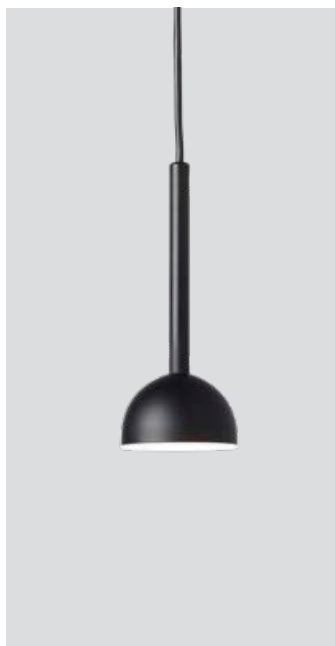

Blush pendant

P. 74

Blush pendant black matt
– Item no. 115