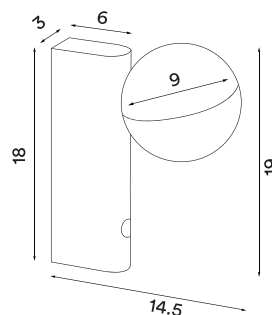

Bulb: Integrated LED 6 W, 550 lm, 2700 K, CRI > 85, step dim

Voltage: 220V - 240V - 50/60Hz

Net weight: 1.0 kg

Minimum order size: 2

Spare parts available: Light diffuser glass

Dimensions and light direction: