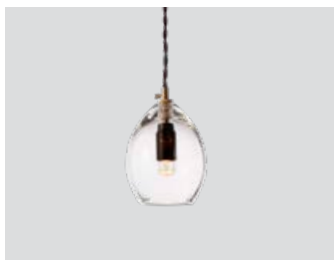

Unika pendant

P. 105

Unika small transparent
– Item no. 530