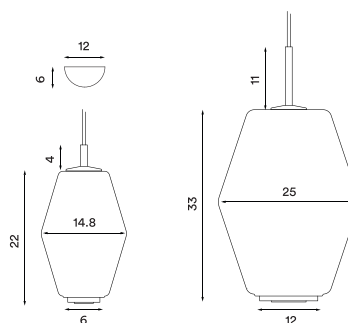

Minimum order size: 2

Spare parts available: Light diffuser ring, cord grip canopy, glass shade

Dimensions and light direction:

Recommended bulbs:

LED – 7 W

LED – 9 W

Prices NOK	(RRP ex. VAT)	(RRP incl. VAT)
Dahl small	2 392,-	2 990,-
Dahl large	3 032,-	3 790,-