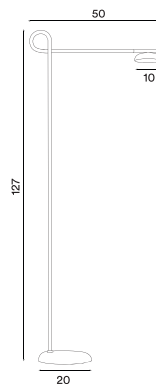

Reveal pendant

P. 97

Reveal pendant small – *Item no. 190*

Reveal pendant large – *Item no. 191*

Product type: Pendant lamp series
Design: Silje Nesdal, 2019
Shade material: Mouth blown glass
Shade colour: Grey
Body material: Aluminium and acrylic
Body colour: Brass matt and opal white
Wire: White rubber, 370 cm
Bulb: LED 10 W, 3000 K, 900 lm. Dimmable.
Voltage: 220V - 240V - 50/60Hz
Net weight: 3.5 kg (small), 4.4 kg (large)
Minimum order size: 1

Wire: Black, 200 cm

Switch: 3-step touch dimmer (on lamp)

Bulb: Integrated LED 6 W, 550 lm, 2700 K, CRI > 85, step dim

Voltage: 220V - 240V - 50/60Hz

Net weight: 5.4 kg

Minimum order size: 1

Dimensions and light direction: