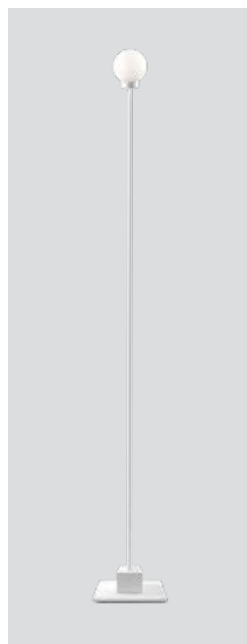

Snowball floor white
– Item no. 715

Snowball floor brass
– Item no. 716

Snowball floor black
– Item no. 717

Product type: Floor lamp

Design: Trond Svendgård, 2005

Body material: Steel and aluminium or brass