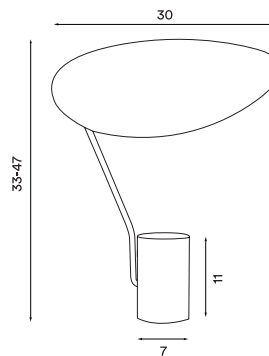

Dimensions and light direction:

Recommended bulb:

LED – 6 W

Prices NOK	(RRP ex. VAT)	(RRP incl. VAT)
	2 952,-	3 690,-

Prices SEK	(RRP ex. VAT)	(RRP incl. VAT)
	3 192,-	3 990,-

Prices DKK	(RRP ex. VAT)	(RRP incl. VAT)
	2 392,-	2 990,-

Prices Euro	(RRP ex. VAT)	(RRP incl. VAT)
	333,-	399,-