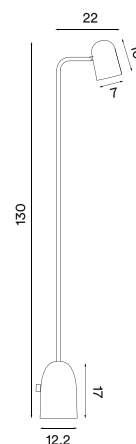

Switch: Dimmer switch on the floor base

Bulb: GU10, Max. 6 W LED only (dimmable)

Voltage: 220V - 240V - 50/60Hz

Net weight: 7.3 kg

Minimum order size: 1

Dimensions and light direction:

Recommended dimmable bulb: