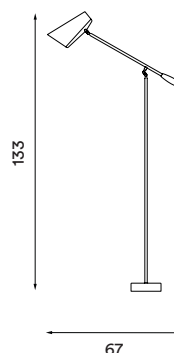

Dimensions and light direction:

Recommended bulb:

LED – 7 W

Prices NOK	(RRP ex. VAT)	(RRP incl. VAT)	Prices SEK	(RRP ex. VAT)	(RRP incl. VAT)
	3 992,-	4 990,-		4 392,-	5 490,-
Prices DKK	(RRP ex. VAT)	(RRP incl. VAT)	Prices Euro	(RRP ex. VAT)	(RRP incl. VAT)
	3 192,-	3 990,-		458,-	549,-