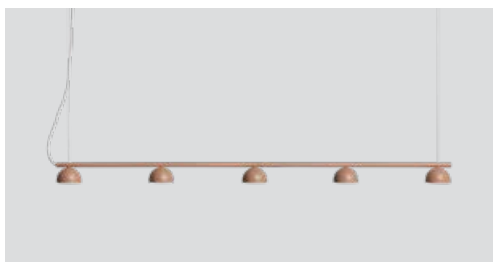

Blush pendant rail 5 warm beige
- Item no. 155

Product type: Pendant lamp
Design: Morten & Jonas, 2022
Shade and body material: Steel
Shade and body colours: Black, white or warm beige
Light diffuser material: Opal acrylic
Wire: Black (black version) or white (white and warm beige version), 370 cm
Steel hanging wire: 360 cm
Bulb: Integrated and dimmable LED 5 x 6 W, 3300 lm, 2700 K, CRI > 85
Voltage: 220V - 240V - 50/60Hz
Net weight: 2.4 kg
Minimum order size: 2
Spare parts available: LED module