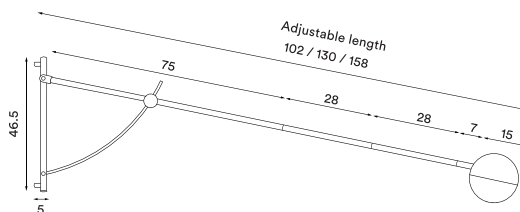

Wire: White (white version), grey (grey version) or black (black version), silk 370 cm

Bulb: E27, Max. 100 W

Voltage: 220V - 240V - 50Hz

Net weight: 2.3 kg

Minimum order size: 1

Spare parts available: Ceiling mounted canopy, wooden parts

Wire: Black, 200-260 cm (without switch)

Bulb: E27, Max. 60 W

Voltage: 220V - 240V - 50/60Hz

Net weight: 2.7 kg

Minimum order size: 1

Spare parts available: Light diffuser glass

Dimensions and light direction: