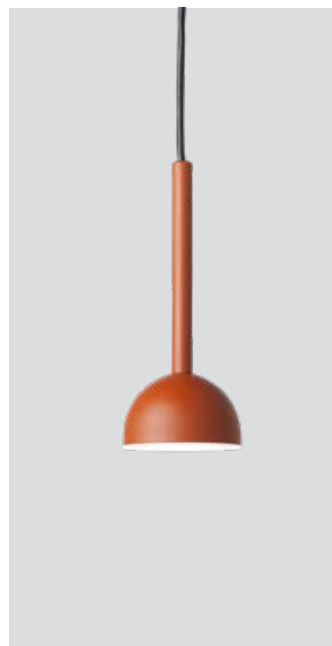

Blush pendant rust
– Item no. 118

Product type: Pendant lamp

Design: Morten & Jonas, 2019

Shade and body material: Steel

Shade and body colours: Black, white or rust

Light diffuser material: Opal acrylic

Wire: Black (black and rust version) or white (white version), 370 cm

Bulb: Integrated and dimmable LED 6 W, 550 lm, 2700 K, CRI > 85

Voltage: 220V - 240V - 50/60Hz

Net weight: 0.70 kg

Minimum order size: 2

Spare parts available: LED module