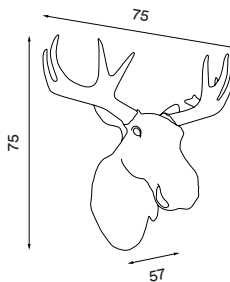

Dimensions and light direction:

Bulbs included:

2 x E27 LED 7 W (4000K)
– Energy class: G
2 x E14 LED 5.5 W (4000K)
– Energy class: G