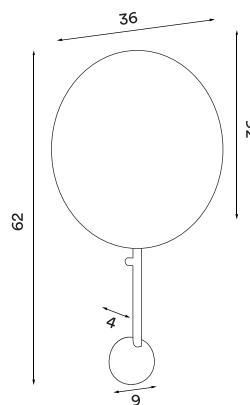

Bulb: Integrated and dimmable LED 6 W, 550 lm, 2700 K, CRI > 85.

Voltage: 220V - 240V - 50/60Hz

Net weight: 1.8 kg

Minimum order size: 2

Spare parts available: LED module

Dimensions and light direction:

Light source included: