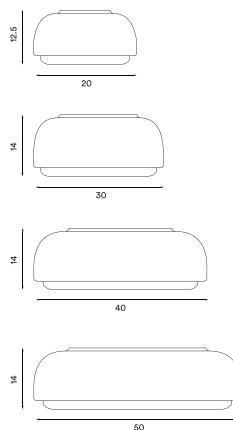

Recommended bulbs: LED - 7 / 11 W

Prices NOK	(RRP ex. VAT)	(RRP incl. VAT)
D20	2 392,-	2 990,-
D30	2 792,-	3 490,-
D40	3 592,-	4 490,-
D50	4 792,-	5 990,-

Prices SEK	(RRP ex. VAT)	(RRP incl. VAT)
D20	2 632,-	3 290,-
D30	3 032,-	3 790,-
D40	3 992,-	4 990,-
D50	5 272,-	6 590,-

Prices DKK	(RRP ex. VAT)	(RRP incl. VAT)
D20	1 992,-	2 490,-
D30	2 232,-	2 790,-
D40	2 872,-	3 590,-
D50	3 832,-	4 790,-

Prices Euro	(RRP ex. VAT)	(RRP incl. VAT)
D20	266,-	319,-
D30	316,-	379,-
D40	408,-	489,-
D50	541,-	649,-