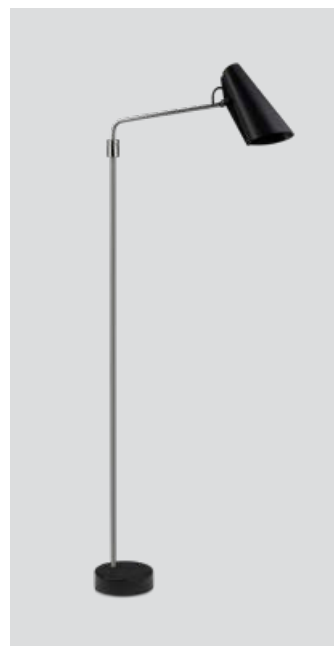

Product type: Floor lamp
Design: Atle Tveit, 2021
Shade material: Aluminium
Shade and body colour: White, grey or black
Shade inner colour: White
Body material: Steel
Wooden top part: Light beech or dark walnut (both colours are included)
Wire: White (white version), or black (grey and black versions), 200 cm
Switch: Pull string switch (on/off)
Bulb: E27, Max. 3 x 13 W LED only
Voltage: 220V - 240V - 50/60Hz
Net weight: 13.7 kg
Minimum order size: 1
Spare parts available: Wooden parts

Birdy floor black / brass
– Item no. 620

Birdy floor white / steel
– Item no. 621

Birdy floor grey / steel
– Item no. 622

Birdy floor black / black
– Item no. 623

Birdy floor black / steel
– Item no. 624

Product type: Floor lamp
Design: Birger Dahl, 1952
Shade material: Aluminium
Shade, base and handle colours: White, grey or black (shade inner colour is same as outer colour)
Body material: Steel
Body and joints colour: Steel, brass or black
Wire: Black (grey and black versions only) or white (white version only), 200 cm (with on/off switch)
Bulb: E27, Max. 11 W LED only
Voltage: 220V - 240V - 50/60Hz
Net weight: 5.0 kg
Minimum order size: 1

Birdy floor swing

P. 70

Birdy floor swing black / brass
– Item no. 628

Birdy floor swing black / black
– Item no. 629

Birdy floor swing black / steel
– Item no. 609

Product type: Floor lamp
Design: Birger Dahl, 1952/2021
Shade material: Aluminium
Shade and base colours: Black (shade inner colour is same as outer colour)
Body material: Steel
Body and joints colour: Brass, black or steel
Wire: Black, 200 cm
Switch: On/off switch on the shade
Bulb: E27, Max. 11 W LED only
Voltage: 220V - 240V - 50/60Hz
Net weight: 5.3 kg
Minimum order size: 1