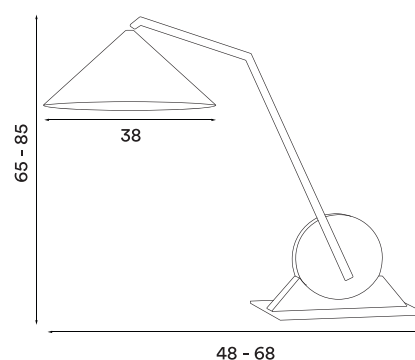

Dimensions and light direction:

Recommended dimmable bulb:

LED – 11 W

Prices NOK	(RRP ex. VAT)	(RRP incl. VAT)
	7 992,-	9 990,-

Prices SEK	(RRP ex. VAT)	(RRP incl. VAT)
	8 792,-	10 990,-

Prices DKK	(RRP ex. VAT)	(RRP incl. VAT)
	6 392,-	7 990,-

Prices Euro	(RRP ex. VAT)	(RRP incl. VAT)
	916,-	1 099,-