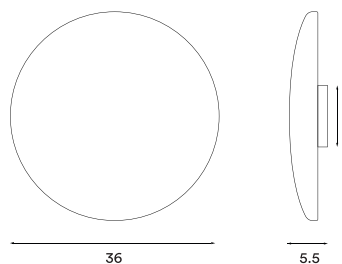

Net weight: 1.2 kg (white, black and brass versions), 0.8 kg (aluminium version)

Minimum order size: 2

Spare parts available: LED module

Dimensions and light direction:

Light source included:

LED 6 W - Energy class: G