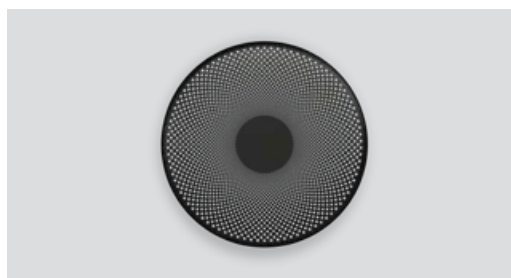

Glint wall black
– Item no. 268

Product type: Wall lamp

Design: Felix Isidorsson, 2022

Shade material: Steel, brass or aluminium

Shade colour: White, brushed brass, brushed aluminium or black

Body material: Steel

Body colour: White or black (black version only)

Wire: White (white and brass versions), black (black version) or transparent (aluminium version), 200 cm (with on/off switch)

Bulb: Integrated and dimmable LED 6 W, 550 lm, 2700 K, CRI > 85

Voltage: 220V - 240V - 50/60Hz

Net weight: 1.2 kg (white, black and brass versions), 0.8 kg (aluminium version)

Minimum order size: 2

Spare parts available: LED module