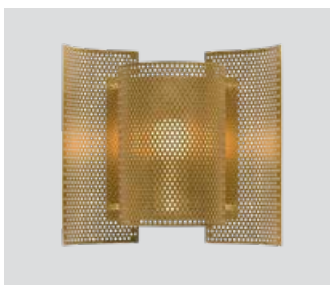

Prices Euro	(RRP ex. VAT)	(RRP incl. VAT)
White, black, dark green	266,-	319,-
Aluminium	316,-	379,-
Brass	374,-	449,-

Butterfly perforated wall

P. 82

Butterfly perforated white
– Item no. 324

Butterfly perforated brass
– Item no. 325