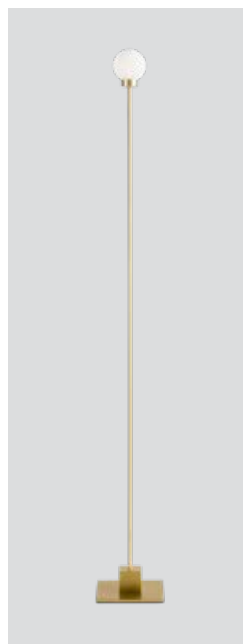

Snowball floor white
– Item no. 715

Snowball floor brass
– Item no. 716

Snowball floor black
– Item no. 717

Product type: Floor lamp

Design: Trond Svendgård, 2005

Body material: Steel and aluminium or brass