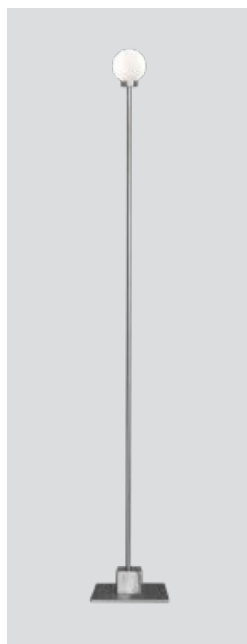

Snowball floor

P. 102

Snowball floor steel
– Item no. 714