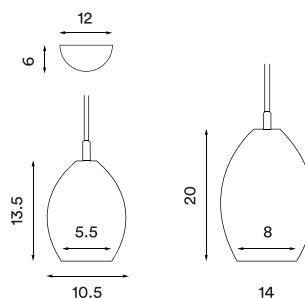

Bulb: E14, Max. 60 W

Voltage: 220V - 240V - 50/60Hz

Net weight: 0.7 kg (small), 1.0 kg (large)

Minimum order size: 2

Spare parts available: Brass side screw,
cord grip canopy

Dimensions and light direction: