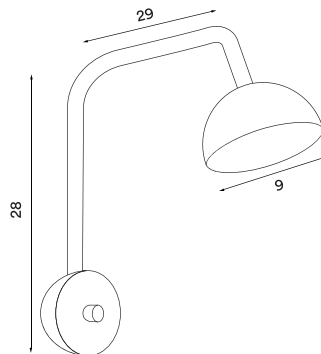

Light source included:

LED 6 W - Energy class: G

Prices NOK	(RRP ex. VAT)	(RRP incl. VAT)	Prices SEK	(RRP ex. VAT)	(RRP incl. VAT)
	2 312,-	2 890,-		2 552,-	3 190,-
Prices DKK	(RRP ex. VAT)	(RRP incl. VAT)	Prices EUR	(RRP ex. VAT)	(RRP incl. VAT)
	1 832,-	2 290,-		249,-	299,-