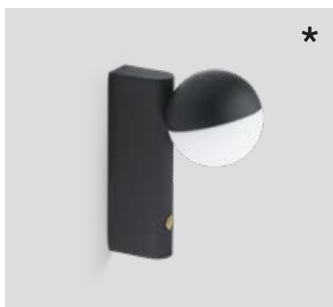

Balancer mini wall/table

P. 68

Balancer mini wall/table black
– Item no. 700

Balancer mini wall/table cherry red
– Item no. 702

Balancer mini wall/table steel
– Item no. 704

Product type: Wall and table lamp

Design: Yuue, 2022

Body and shade material: Steel

Body and shade colour: Black, cherry red or steel

Light diffuser material: Mouth blown glass

Light diffuser colour: Opal white matt

Wire: Black, 200 cm

Switch: 3-step touch dimmer (on lamp)

Bulb: Integrated LED 6 W, 550 lm, 2700 K, CRI > 85, step dim

Voltage: 220V - 240V - 50/60Hz

Net weight: 1.0 kg

Minimum order size: 2

Spare parts available: Light diffuser glass