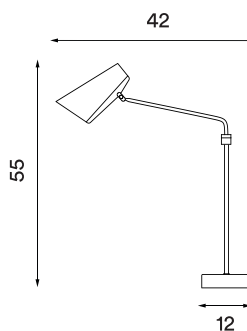

Dimensions and light direction:

Recommended bulb:

Prices NOK

(RRP ex. VAT) (RRP incl. VAT)

2 952,- 3 690,-

Prices SEK

(RRP ex. VAT) (RRP incl. VAT)

3 192,- 3 990,-

Prices DKK

(RRP ex. VAT) (RRP incl. VAT)

2 392,- 2 990,-

Prices Euro

(RRP ex. VAT) (RRP incl. VAT)

333,- 399,-