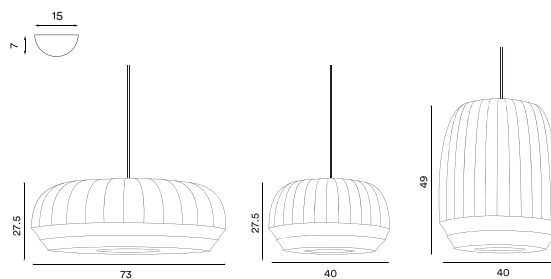

Dimensions and light direction:

Recommended bulb:

Prices NOK	(RRP ex. VAT)	(RRP incl. VAT)
Small	3 192,-	3 990,-
Tall	3 752,-	4 690,-
Large oval	4 392,-	5 490,-

Prices DKK	(RRP ex. VAT)	(RRP incl. VAT)
Small	2 632,-	3 290,-
Tall	3 032,-	3 790,-
Large oval	3 592,-	4 490,-