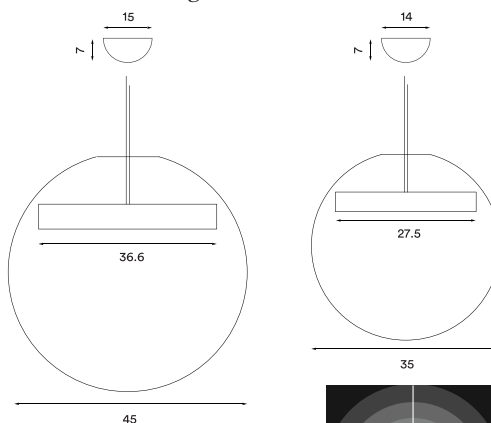

Dimensions and light direction:

Light source included:

LED 10 W - Energy class: G

Prices NOK	(RRP ex. VAT)	(RRP incl. VAT)
Small (D35)	5 592,-	6 990,-
Large (D45)	7 592,-	9 490,-

Prices SEK	(RRP ex. VAT)	(RRP incl. VAT)
Small (D35)	6 072,-	7 590,-
Large (D45)	8 232,-	10 290,-

Prices DKK	(RRP ex. VAT)	(RRP incl. VAT)
Small (D35)	4 472,-	5 590,-
Large (D45)	6 072,-	7 590,-

Prices Euro	(RRP ex. VAT)	(RRP incl. VAT)
Small (D35)	624,-	749,-
Large (D45)	849,-	1 019,-