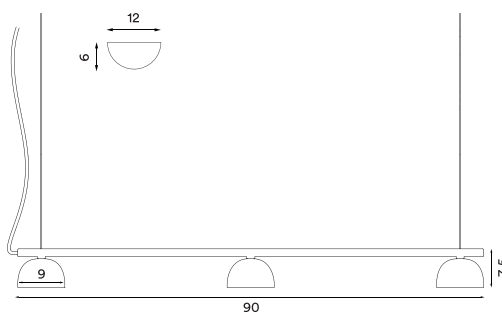

Dimensions and light direction:

Light source included:

LED 3 x 6 W - Energy class: G

Prices NOK	(RRP ex. VAT)	(RRP incl. VAT)
	3 912,-	4 890,-

Prices SEK	(RRP ex. VAT)	(RRP incl. VAT)
	4 312,-	5 390,-

Prices DKK	(RRP ex. VAT)	(RRP incl. VAT)
	3 192,-	3 990,-

Prices EUR	(RRP ex. VAT)	(RRP incl. VAT)
	441,-	529,-