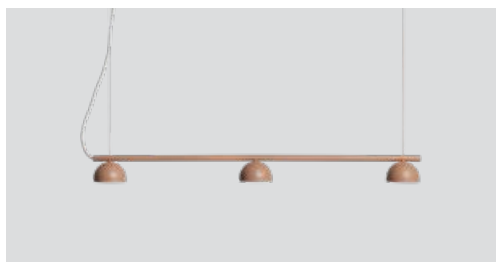

Blush pendant rail 3

P. 75

Blush pendant rail 3 black
- Item no. 150

Blush pendant rail 3 white
- Item no. 152

Blush pendant rail 3 warm beige
- Item no. 154

Product type: Pendant lamp
Design: Morten & Jonas, 2022
Shade and body material: Steel
Shade and body colours: Black, white or warm beige
Light diffuser material: Opal acrylic
Wire: Black (black version) or white (white and warm beige version), 370 cm
Steel hanging wire: 360 cm
Bulb: Integrated and dimmable LED 3 x 6 W, 1650 lm, 2700 K, CRI > 85
Voltage: 220V - 240V - 50/60Hz
Net weight: 1.8 kg
Minimum order size: 2
Spare parts available: LED module