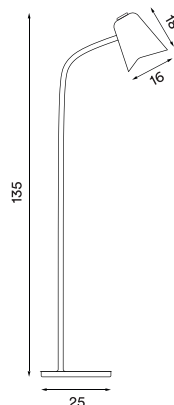

Dimmer switch: Brass (on shade top)

Wire: Black, 200 cm

Bulb: Integrated and dimmable LED 13 W,
1200 lm, 2700 K, CRI > 85

Voltage: 220V - 240V - 50/60Hz

Net weight: 11.3 kg

Minimum order size: 1

Dimensions and light direction: