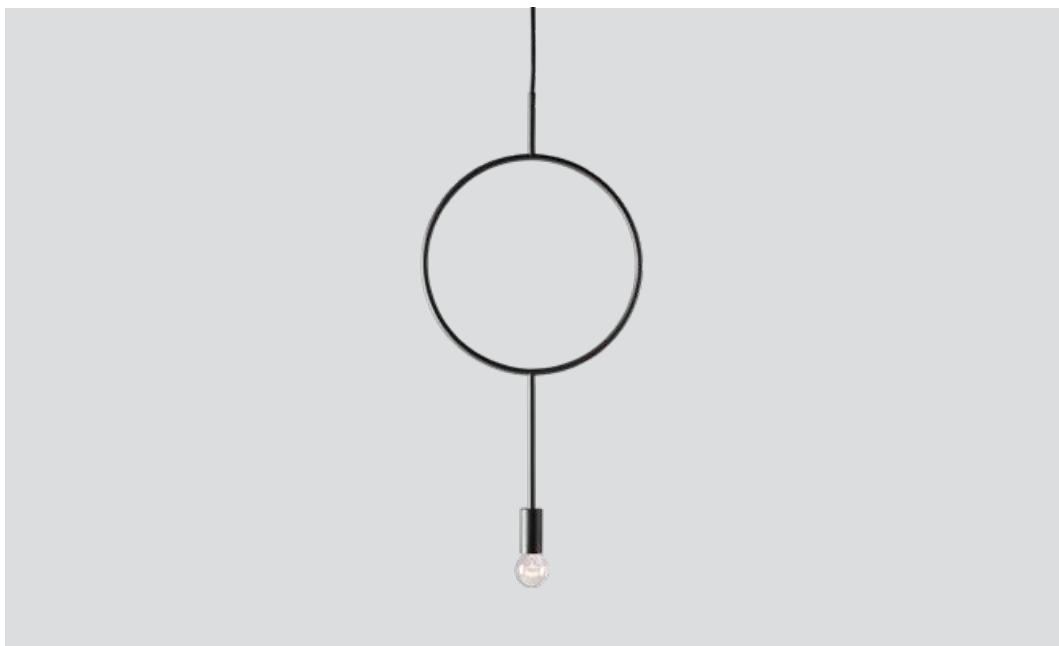

Circle pendant

P. 83

Circle

– Item no. 666

Product type: Pendant lamp
Design: Hannakaisa Pekkala, 2017
Body colour: Dark grey
Body material: Steel
Wire: Black rubber, 370 cm
Bulb: E14, Max. 40 W
Voltage: 220V - 240V - 50Hz
Net weight: 0.6 kg
Minimum order size: 2