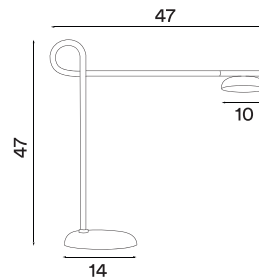

Dimensions and light direction: