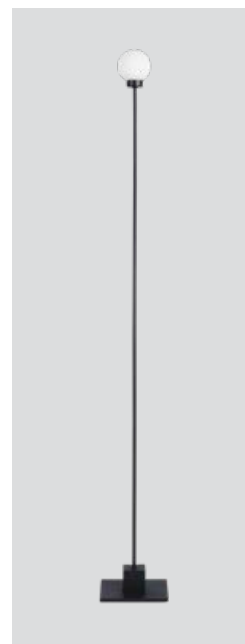

Snowball floor white
– Item no. 715

Snowball floor brass
– Item no. 716

Snowball floor black
– Item no. 717

Product type: Floor lamp

Design: Trond Svendgård, 2005

Body material: Steel and aluminium or brass