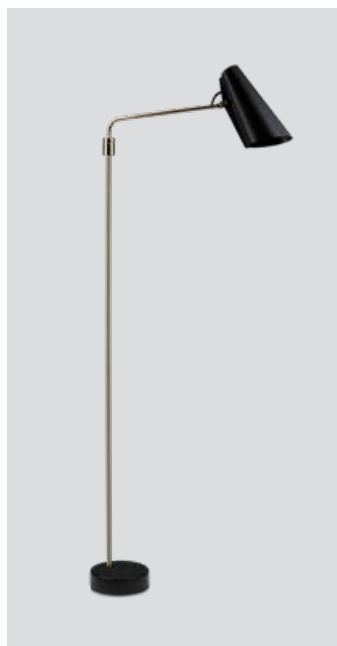

Product type: Floor lamp
Design: Atle Tveit, 2021
Shade material: Aluminium
Shade and body colour: White, grey or black
Shade inner colour: White
Body material: Steel
Wooden top part: Light beech or dark walnut (both colours are included)
Wire: White (white version), or black (grey and black versions), 200 cm
Switch: Pull string switch (on/off)
Bulb: E27, Max. 3 x 13 W LED only
Voltage: 220V - 240V - 50/60Hz
Net weight: 13.7 kg
Minimum order size: 1
Spare parts available: Wooden parts

Birdy floor black / brass
– Item no. 620

Birdy floor white / steel
– Item no. 621

Birdy floor grey / steel
– Item no. 622

Birdy floor black / black
– Item no. 623

Birdy floor black / steel
– Item no. 624

Product type: Floor lamp
Design: Birger Dahl, 1952
Shade material: Aluminium
Shade, base and handle colours: White, grey or black (shade inner colour is same as outer colour)
Body material: Steel
Body and joints colour: Steel, brass or black
Wire: Black (grey and black versions only) or white (white version only), 200 cm (with on/off switch)
Bulb: E27, Max. 11 W LED only
Voltage: 220V - 240V - 50/60Hz
Net weight: 5.0 kg
Minimum order size: 1

Birdy floor swing

P. 70

Birdy floor swing black / brass
– Item no. 628

Birdy floor swing black / black
– Item no. 629

Birdy floor swing black / steel
– Item no. 609

Product type: Floor lamp
Design: Birger Dahl, 1952/2021
Shade material: Aluminium
Shade and base colours: Black (shade inner colour is same as outer colour)
Body material: Steel
Body and joints colour: Brass, black or steel
Wire: Black, 200 cm
Switch: On/off switch on the shade
Bulb: E27, Max. 11 W LED only
Voltage: 220V - 240V - 50/60Hz
Net weight: 5.3 kg
Minimum order size: 1