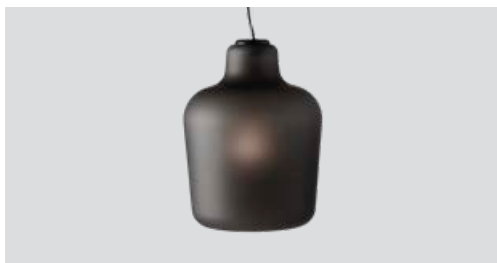

Say My Name pendant
smoked grey matt – *Item no. 661*