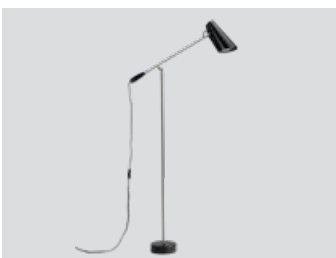

Birdy floor black / brass
– Item no. 620

Birdy floor white / steel
– Item no. 621

Birdy floor grey / steel
– Item no. 622

Birdy floor black / black
– Item no. 623

Birdy floor black / steel
– Item no. 624

Product type: Floor lamp
Design: Birger Dahl, 1952
Shade material: Aluminium
Shade, base and handle colours: White, grey or black (shade inner colour is same as outer colour)
Body material: Steel
Body and joints colour: Steel, brass or black
Wire: Black (grey and black versions only) or white (white version only), 200 cm (with on/off switch)
Bulb: E27, Max. 11 W LED only
Voltage: 220V - 240V - 50/60Hz
Net weight: 5.0 kg
Minimum order size: 1