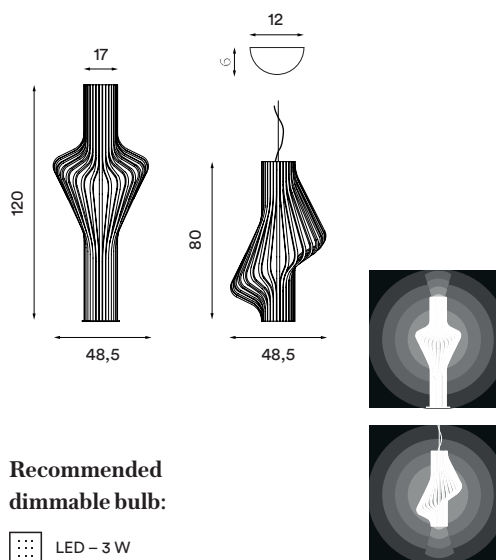

Dimensions and light direction:

Prices NOK	(RRP ex. VAT)	(RRP incl. VAT)
	23 992,-	29 990,-

Prices SEK	(RRP ex. VAT)	(RRP incl. VAT)
	26 392,-	32 990,-

Prices DKK	(RRP ex. VAT)	(RRP incl. VAT)
	19 592,-	24 490,-

Prices Euro	(RRP ex. VAT)	(RRP incl. VAT)
	2 749,-	3 299,-