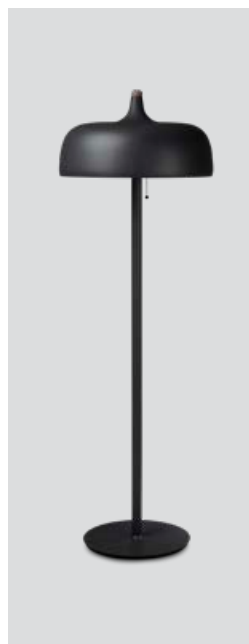

LED
(Light source)

Acorn floor

P. 64

Acorn floor white matt
– Item no. 549

Acorn floor grey matt
– Item no. 550

Acorn floor black matt
– Item no. 551

Light beech top

Dark walnut top

Product type: Floor lamp
Design: Atle Tveit, 2021
Shade material: Aluminium
Shade and body colour: White, grey or black
Shade inner colour: White
Body material: Steel
Wooden top part: Light beech or dark walnut (both colours are included)
Wire: White (white version), or black (grey and black versions), 200 cm
Switch: Pull string switch (on/off)
Bulb: E27, Max. 3 x 13 W LED only
Voltage: 220V - 240V - 50/60Hz
Net weight: 13.7 kg
Minimum order size: 1
Spare parts available: Wooden parts