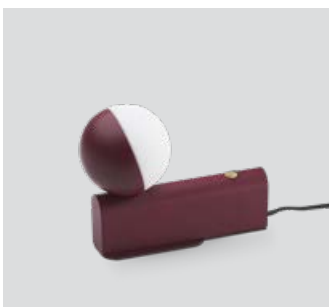

Balancer mini wall/table

P. 68

Balancer mini wall/table cherry red
– Item no. 702

Product type: Wall and table lamp

Design: Yuue, 2022

Body and shade material: Steel

Body and shade colour: Black, cherry red or steel

Light diffuser material: Mouth blown glass

Light diffuser colour: Opal white matt

Wire: Black, 200 cm

Switch: 3-step touch dimmer (on lamp)

Bulb: Integrated LED 6 W, 550 lm, 2700 K, CRI > 85, step dim

Voltage: 220V - 240V - 50/60Hz

Net weight: 1.0 kg

Minimum order size: 2

Spare parts available: Light diffuser glass