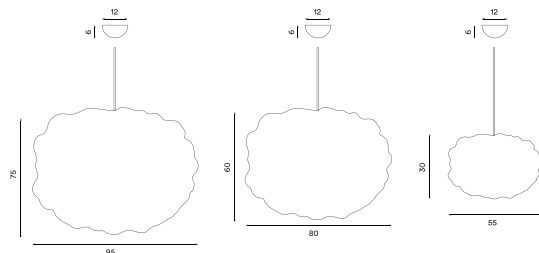

Dimensions and light direction:

Recommended bulb:

LED – 11 W

Prices NOK	(RRP ex. VAT)	(RRP incl. VAT)
Small	6 792,-	8 490,-
Large	8 792,-	10 990,-
XL	11 992,-	14 990,-

Prices DKK	(RRP ex. VAT)	(RRP incl. VAT)
Small	5 432,-	6 790,-
Large	6 952,-	8 690,-
XL	9 592,-	11 990,-

Prices SEK	(RRP ex. VAT)	(RRP incl. VAT)
Small	7 352,-	9 190,-
Large	9 592,-	11 990,-
XL	13 192,-	16 490,-

Prices Euro	(RRP ex. VAT)	(RRP incl. VAT)
Small	749,-	899,-
Large	991,-	1 189,-
XL	1 374,-	1 649,-