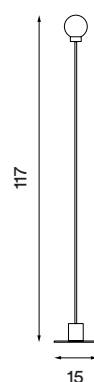

Recommended dimmable bulb:

LED – 3 W