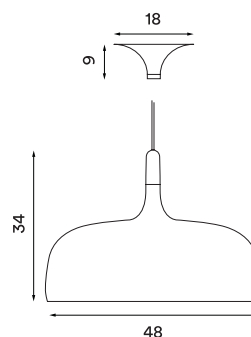

Dimensions and light direction:

Recommended bulb:

Prices NOK

(RRP ex. VAT) (RRP incl. VAT)

3 192,-	3 990,-

Prices SEK

(RRP ex. VAT) (RRP incl. VAT)

3 512,-	4 390,-

Prices DKK

(RRP ex. VAT) (RRP incl. VAT)

2 632,-	3 290,-

Prices Euro

(RRP ex. VAT) (RRP incl. VAT)

374,-	449,-