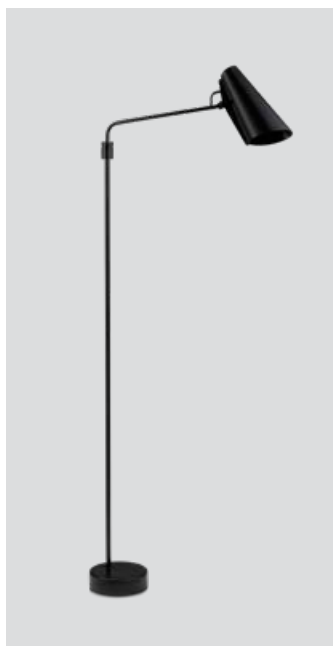

Product type: Floor lamp
Design: Atle Tveit, 2021
Shade material: Aluminium
Shade and body colour: White, grey or black
Shade inner colour: White
Body material: Steel
Wooden top part: Light beech or dark walnut (both colours are included)
Wire: White (white version), or black (grey and black versions), 200 cm
Switch: Pull string switch (on/off)
Bulb: E27, Max. 3 x 13 W LED only
Voltage: 220V - 240V - 50/60Hz
Net weight: 13.7 kg
Minimum order size: 1
Spare parts available: Wooden parts

Birdy floor black / brass
– Item no. 620

Birdy floor white / steel
– Item no. 621

Birdy floor grey / steel
– Item no. 622

Birdy floor black / black
– Item no. 623

Birdy floor black / steel
– Item no. 624

Product type: Floor lamp
Design: Birger Dahl, 1952
Shade material: Aluminium
Shade, base and handle colours: White, grey or black (shade inner colour is same as outer colour)
Body material: Steel
Body and joints colour: Steel, brass or black
Wire: Black (grey and black versions only) or white (white version only), 200 cm (with on/off switch)
Bulb: E27, Max. 11 W LED only
Voltage: 220V - 240V - 50/60Hz
Net weight: 5.0 kg
Minimum order size: 1

Birdy floor swing

P. 70

Birdy floor swing black / brass
– Item no. 628

Birdy floor swing black / black
– Item no. 629

Birdy floor swing black / steel
– Item no. 609

Product type: Floor lamp
Design: Birger Dahl, 1952/2021
Shade material: Aluminium
Shade and base colours: Black (shade inner colour is same as outer colour)
Body material: Steel
Body and joints colour: Brass, black or steel
Wire: Black, 200 cm
Switch: On/off switch on the shade
Bulb: E27, Max. 11 W LED only
Voltage: 220V - 240V - 50/60Hz
Net weight: 5.3 kg
Minimum order size: 1