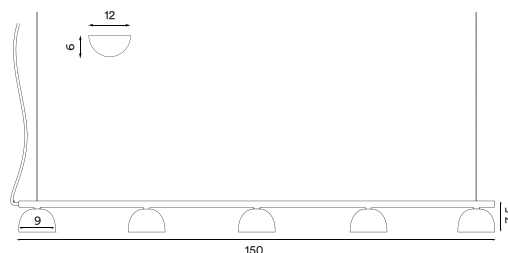

Dimensions and light direction:

Light source included:

LED 5 x 6 W - Energy class: G

Prices NOK	(RRP ex. VAT)	(RRP incl. VAT)	Prices SEK	(RRP ex. VAT)	(RRP incl. VAT)
	5 592,-	6 990,-		6 152,-	7 690,-
Prices DKK	(RRP ex. VAT)	(RRP incl. VAT)	Prices EUR	(RRP ex. VAT)	(RRP incl. VAT)
	4 472,-	5 590,-		624,-	749,-