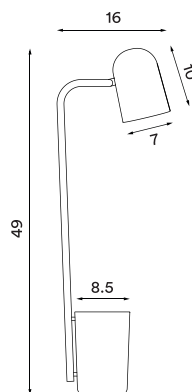

Wire: Black or white (white version only), 200 cm

Switch: On/off switch on the wire

Bulb: GU10, Max. 6 W LED only

Voltage: 220V - 240V - 50Hz

Net weight: 2.1 kg

Minimum order size: 2

Dimensions and light direction: