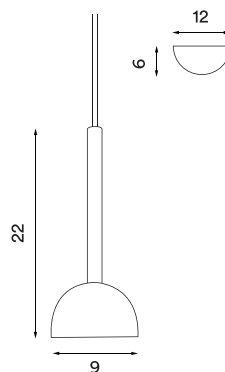

Dimensions and light direction:

Light source included:

LED 6 W - Energy class: G

Prices NOK	(RRP ex. VAT)	(RRP incl. VAT)	Prices SEK	(RRP ex. VAT)	(RRP incl. VAT)
	1 752,-	2 190,-		1 912,-	2 390,-
Prices DKK	(RRP ex. VAT)	(RRP incl. VAT)	Prices EUR	(RRP ex. VAT)	(RRP incl. VAT)
	1 432,-	1 790,-		199,-	239,-