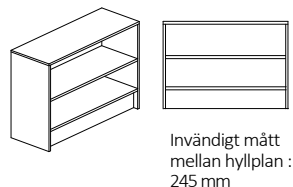

Bokhylla		
400x300x720 mm	3337.301.100x	1854:-
400x450x720 mm	3337.451.100x	2065:-
400x580x720 mm	3337.581.100x	2309:-
500x300x720mm	3338.301.100x	1854:-
500x450x720mm	3338.451.100x	2065:-
500x580x720mm	3338.581.100x	2309:-
600x300x720mm	3339.301.100x	1854:-
600x450x720mm	3339.451.100x	2065:-
600x580x720mm	3339.581.100x	2309:-

Bokhylla		
800x300x720mm	3300.301.100x	2048:-
800x450x720mm	3300.451.100x	2364:-
800x580x720mm	3300.581.100x	2747:-

1000x300x720mm	3302.301.100x	2259:-
1000x450x720mm	3302.451.100x	2559:-
1000x580x720mm	3302.581.100x	2892:-

Tillval (pris/styck)		
Ställfötter - 4st justermån 25 mm	3911.000.00	322:-