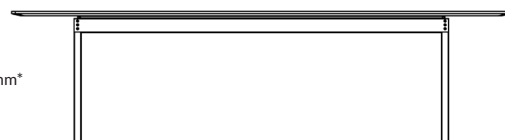

*Höjd inklusive bordsskiva.

LINKS

RAGNARS

1000, 1200, 1400 mm

900 mm*

*Höjd inklusive bordsskiva.

MÖTESBORD Rektangulärt

Utförande	Höjd*	Storlek skiva	Artikelnummer	Pris	
Ekfanér + stativ i vit metall	900 mm	1500x1000x22 mm	182111-1	22 390	
	900 mm	2100x1000x22 mm	182112-1	25 710	
	900 mm	2800x1000x22 mm	182113-1	30 210	
	900 mm	1500x1200x22 mm	182211-1	23 570	
	900 mm	2100x1200x22 mm	182212-1	27 314	
	900 mm	2800x1200x22 mm	182213-1	32 590	
	900 mm	3500x1200x22 mm	182214-1	50 298	
	900 mm	2100x1400x22 mm	182312-1	39 360	
	900 mm	2800x1400x22 mm	182313-1	45 790	
	900 mm	3500x1400x22 mm	182314-1	59 750	
	900 mm	4200x1400x22 mm	182315-1	66 390	
	900 mm	4900x1400x22 mm	182316-1	70 480	
	900 mm	5600x1400x22 mm	182317-1	71 570	
	Askfanér+ stativ i vit metall	900 mm	1500x1000x22 mm	182111-2	22 390
		900 mm	2100x1000x22 mm	182112-2	25 710
900 mm		2800x1000x22 mm	182113-2	30 210	
900 mm		1500x1200x22 mm	182211-2	23 570	
900 mm		2100x1200x22 mm	182212-2	27 314	
900 mm		2800x1200x22 mm	182213-2	32 590	
900 mm		3500x1200x22 mm	182214-2	50 298	
900 mm		2100x1400x22 mm	182312-2	39 360	
900 mm		2800x1400x22 mm	182313-2	45 790	
900 mm		3500x1400x22 mm	182314-2	59 750	
900 mm		4200x1400x22 mm	182315-2	66 390	
900 mm		4900x1400x22 mm	182316-2	70 480	
900 mm		5600x1400x22 mm	182317-2	71 570	