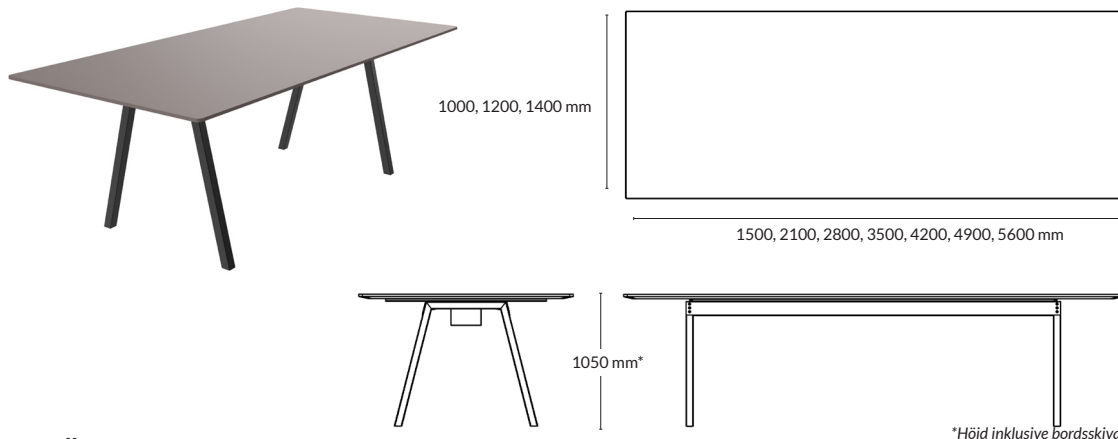

LINKS

RAGNARS

MÖTESBORD Rektangulärt

Utförande	Höjd*	Storlek skiva	Artikelnummer	Pris	
Mauve linoleum + stativ i svart metall	1050 mm	1500x1000x23 mm	183111-3	23 370	
	1050 mm	2100x1000x23 mm	183112-3	26 750	
	1050 mm	2800x1000x23 mm	183113-3	31 190	
	1050 mm	1500x1200x23 mm	183211-3	24 560	
	1050 mm	2100x1200x23 mm	183212-3	28 280	
	1050 mm	2800x1200x23 mm	183213-3	33 590	
	1050 mm	3500x1200x23 mm	183214-3	51 270	
	1050 mm	2100x1400x23 mm	183312-3	40 330	
	1050 mm	2800x1400x23 mm	183313-3	46 780	
	1050 mm	3500x1400x23 mm	183314-3	60 720	
	1050 mm	4200x1400x23 mm	183315-3	67 450	
	1050 mm	4900x1400x23 mm	183316-3	71 450	
	1050 mm	5600x1400x23 mm	183317-3	72 550	
	Svart linoleum + stativ i svart metall	1050 mm	1500x1000x23 mm	183111-4	23 370
		1050 mm	2100x1000x23 mm	183112-4	26 750
1050 mm		2800x1000x23 mm	183113-4	31 190	
1050 mm		1500x1200x23 mm	183211-4	24 560	
1050 mm		2100x1200x23 mm	183212-4	28 280	
1050 mm		2800x1200x23 mm	183213-4	33 590	
1050 mm		3500x1200x23 mm	183214-4	51 270	
1050 mm		2100x1400x23 mm	183312-4	40 330	
1050 mm		2800x1400x23 mm	183313-4	46 780	
1050 mm		3500x1400x23 mm	183314-4	60 720	
1050 mm		4200x1400x23 mm	183315-4	67 450	
1050 mm		4900x1400x23 mm	183316-4	71 450	
1050 mm		5600x1400x23 mm	183317-4	72 550	

*Höjd inklusive bordsskiva.