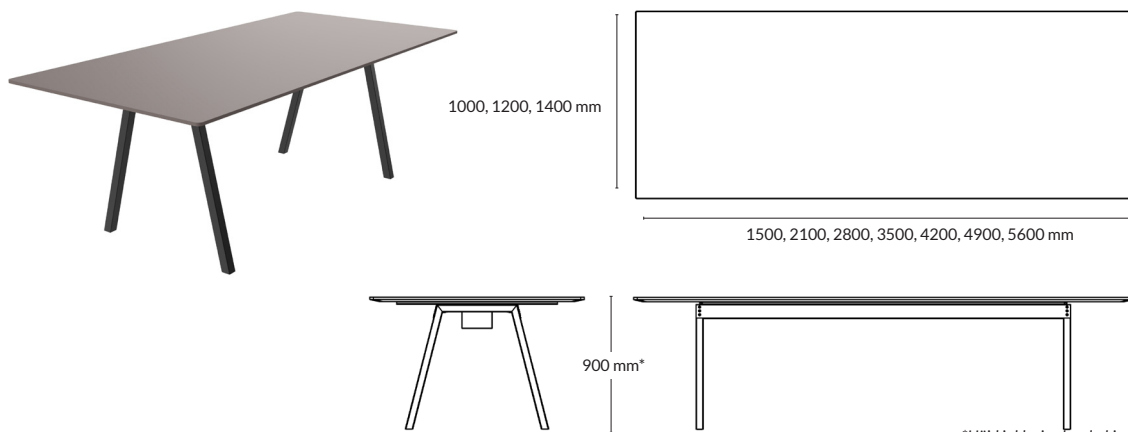

LINKS

RAGNARS

MÖTESBORD Rektangulärt

Utförande	Höjd*	Storlek skiva	Artikelnummer	Pris	
Mauve linoleum + stativ i svart metall	900 mm	1500x1000x23 mm	182111-3	22 390	
	900 mm	2100x1000x23 mm	182112-3	25 710	
	900 mm	2800x1000x23 mm	182113-3	30 210	
	900 mm	1500x1200x23 mm	182211-3	23 570	
	900 mm	2100x1200x23 mm	182212-3	27 314	
	900 mm	2800x1200x23 mm	182213-3	32 590	
	900 mm	3500x1200x23 mm	182214-3	50 298	
	900 mm	2100x1400x23 mm	182312-3	39 360	
	900 mm	2800x1400x23 mm	182313-3	45 790	
	900 mm	3500x1400x23 mm	182314-3	59 750	
	900 mm	4200x1400x23 mm	182315-3	66 390	
	900 mm	4900x1400x23 mm	182316-3	70 480	
	900 mm	5600x1400x23 mm	182317-3	71 570	
	Svart linoleum + stativ i svart metall	900 mm	1500x1000x23 mm	182111-4	22 390
900 mm		2100x1000x23 mm	182112-4	25 710	
900 mm		2800x1000x23 mm	182113-4	30 210	
900 mm		1500x1200x23 mm	182211-4	23 570	
900 mm		2100x1200x23 mm	182212-4	27 314	
900 mm		2800x1200x23 mm	182213-4	32 590	
900 mm		3500x1200x23 mm	182214-4	50 298	
900 mm		2100x1400x23 mm	182312-4	39 360	
900 mm		2800x1400x23 mm	182313-4	45 790	
900 mm		3500x1400x23 mm	182314-4	59 750	
900 mm		4200x1400x23 mm	182315-4	66 390	
900 mm		4900x1400x23 mm	182316-4	70 480	
900 mm		5600x1400x23 mm	182317-4	71 570	

*Höjd inklusive bordsskiva.