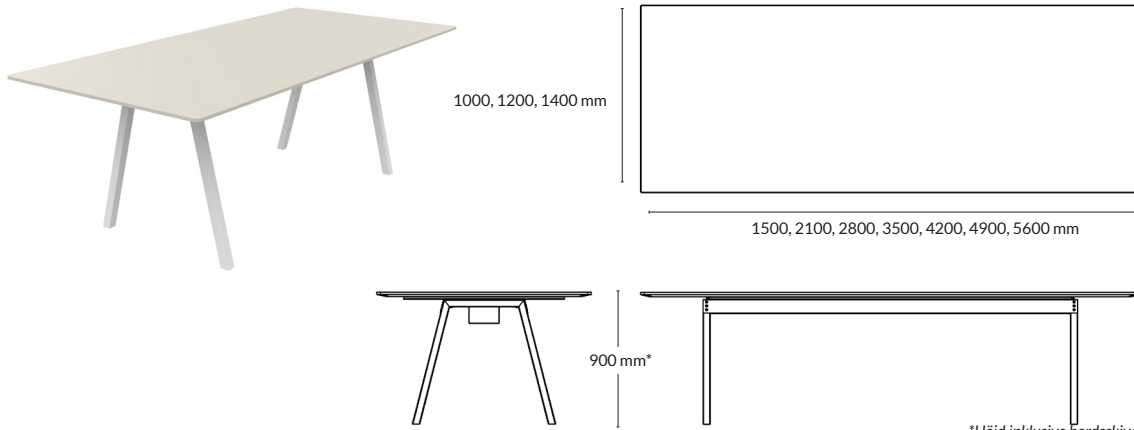

LINKS

RAGNARS

MÖTESBORD Rektangulärt

Utförande	Höjd*	Storlek skiva	Artikelnummer	Pris
Mushroom linoleum + stativ i vit metall	900 mm	1500x1000x23 mm	182111-5	22 390
	900 mm	2100x1000x23 mm	182112-5	25 710
	900 mm	2800x1000x23 mm	182113-5	30 210
	900 mm	1500x1200x23 mm	182211-5	23 570
	900 mm	2100x1200x23 mm	182212-5	27 314
	900 mm	2800x1200x23 mm	182213-5	32 590
	900 mm	3500x1200x23 mm	182214-5	50 298
	900 mm	2100x1400x23 mm	182312-5	39 360
	900 mm	2800x1400x23 mm	182313-5	45 790
	900 mm	3500x1400x23 mm	182314-5	59 750
	900 mm	4200x1400x23 mm	182315-5	66 390
	900 mm	4900x1400x23 mm	182316-5	70 480
	900 mm	5600x1400x23 mm	182317-5	71 570

*Höjd inklusive bordsskiva.