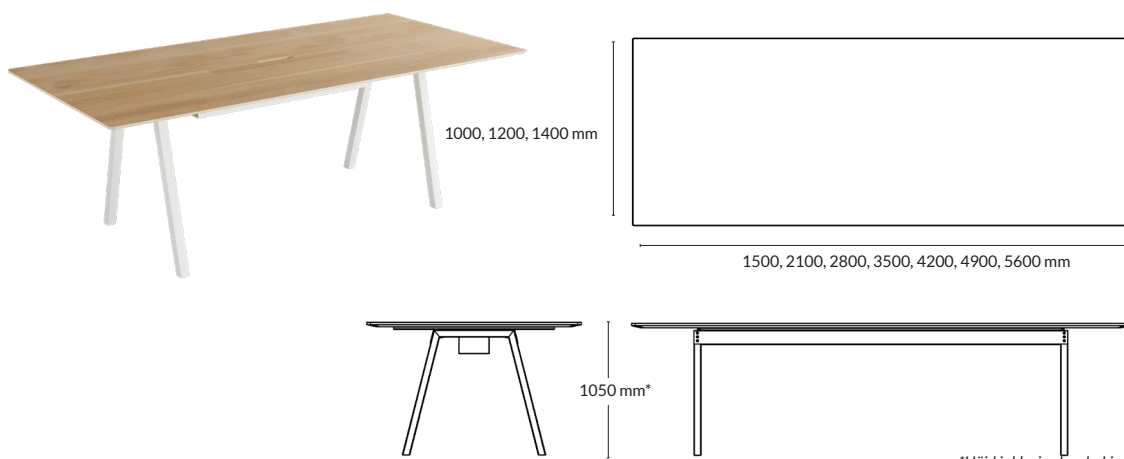

LINKS

RAGNARS

MÖTESBORD Rektangulärt

Utförande	Höjd*	Storlek skiva	Artikelnummer	Pris	
Ekfanér + stativ i vit metall	1050 mm	1500x1000x22 mm	183111-1	23 370	
	1050 mm	2100x1000x22 mm	183112-1	26 750	
	1050 mm	2800x1000x22 mm	183113-1	31 190	
	1050 mm	1500x1200x22 mm	183211-1	24 560	
	1050 mm	2100x1200x22 mm	183212-1	28 280	
	1050 mm	2800x1200x22 mm	183213-1	33 590	
	1050 mm	3500x1200x22 mm	183214-1	51 270	
	1050 mm	2100x1400x22 mm	183312-1	40 330	
	1050 mm	2800x1400x22 mm	183313-1	46 780	
	1050 mm	3500x1400x22 mm	183314-1	60 720	
	1050 mm	4200x1400x22 mm	183315-1	67 450	
	1050 mm	4900x1400x22 mm	183316-1	71 450	
	1050 mm	5600x1400x22 mm	183317-1	72 550	
	Askfanér+ stativ i vit metall	1050 mm	1500x1000x22 mm	183111-2	23 370
		1050 mm	2100x1000x22 mm	183112-2	26 750
		1050 mm	2800x1000x22 mm	183113-2	31 190
1050 mm		1500x1200x22 mm	183211-2	24 560	
1050 mm		2100x1200x22 mm	183212-2	28 280	
1050 mm		2800x1200x22 mm	183213-2	33 590	
1050 mm		3500x1200x22 mm	183214-2	51 270	
1050 mm		2100x1400x22 mm	183312-2	40 330	
1050 mm		2800x1400x22 mm	183313-2	46 780	
1050 mm		3500x1400x22 mm	183314-2	60 720	
1050 mm		4200x1400x22 mm	183315-2	67 450	
1050 mm		4900x1400x22 mm	183316-2	71 450	
1050 mm		5600x1400x22 mm	183317-2	72 550	

*Höjd inklusive bordsskiva.