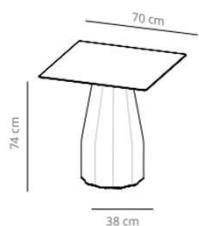

Table 70x70

59.8 kg
(x1) 59x55x89 cm (0.29 m³)
(x1) 76x76x7 cm (0.04 m³)