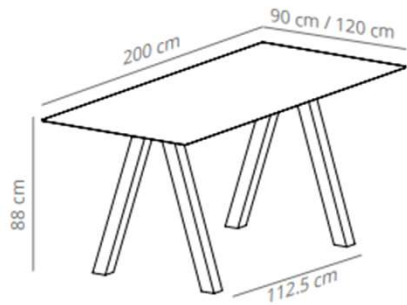

Table 200 cm