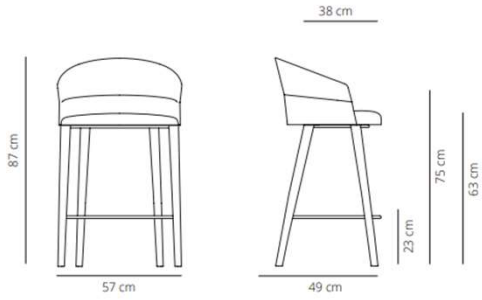

Smooth upholstery

9.7 kg
(x1) 100x62x57 cm (0.35 m³)