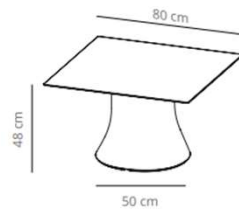

Table 90x90