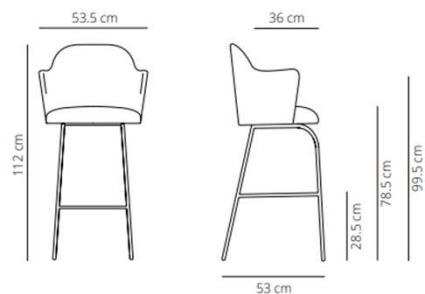

High backrest with armrest

14.1 kg
(x1) 57.5x53.5x120 cm (0.37 m³)

CODE		FINISHES		SEK
		STRUCTURE	UPHOLSTERY	
FIXED COUNTER STOOL (4 LEGS), WITH ARMS	ALTAFCHBR-1	black, white or taupe	G1 (COM/COL)	8.328,80 SEK
	ALTAFCHBR-2		G2	9.430,80 SEK
	ALTAFCHBR-3		G3	10.660,40 SEK
	ALTAFCHBR-4		G4	12.052,40 SEK
	ALTAFCHBR-5		G5	13.583,60 SEK
	ALTAFCHBR-1	brass finish	G1 (COM/COL)	13.885,20 SEK
	ALTAFCHBR-2		G2	14.987,20 SEK
	ALTAFCHBR-3		G3	16.228,40 SEK
	ALTAFCHBR-4		G4	17.597,20 SEK
	ALTAFCHBR-5		G5	19.140,00 SEK

CODE		FINISHES		SEK
		STRUCTURE	UPHOLSTERY	
FIXED BAR STOOL (4 LEGS) WITH ARMS	ALTAHBR-1	black, white or taupe	G1 (COM/COL)	8.328,80 SEK
	ALTAHBR-2		G2	9.430,80 SEK
	ALTAHBR-3		G3	10.660,40 SEK
	ALTAHBR-4		G4	12.052,40 SEK
	ALTAHBR-5		G5	13.583,60 SEK
	ALTAHBR-1	brass finish	G1 (COM/COL)	13.815,60 SEK
	ALTAHBR-2		G2	14.906,00 SEK
	ALTAHBR-3		G3	16.135,60 SEK
	ALTAHBR-4		G4	17.539,20 SEK
	ALTAHBR-5		G5	19.070,40 SEK