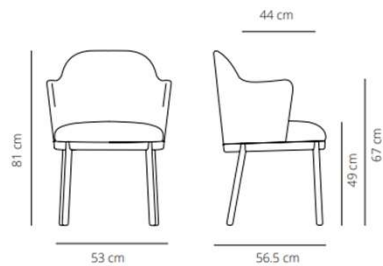

### Chair

📦 12.8 kg

📦 (x1) 59x53x89 cm (0.28 m<sup>3</sup>)

### Chair with armrest

📦 13.9 kg

📦 (x1) 59x53x89 cm (0.28 m<sup>3</sup>)

CODE		FINISHES		SEK
		STRUCTURE	UPHOLSTERY	
ALETA METAL BASE NO ARMS	ALSIME-1	black, white or taupe	G1 (COM/COL)	6.507,60 SEK
	ALSIME-2		G2	7.308,00 SEK
	ALSIME-3		G3	8.178,00 SEK
	ALSIME-4		G4	9.129,20 SEK
	ALSIME-5		G5	10.300,80 SEK
	ALSIME-1	brass finish	G1 (COM/COL)	11.170,80 SEK
	ALSIME-2		G2	11.901,60 SEK
	ALSIME-3		G3	12.852,80 SEK
	ALSIME-4		G4	13.815,60 SEK
	ALSIME-5		G5	14.906,00 SEK

## FOUR WOODEN LEGS BASE

Chair

13.4 kg

(x1) 59x53x89 cm (0.28 m<sup>3</sup>)

Chair with armrest

14.5kg

(x1) 59x53x89 cm (0.28 m<sup>3</sup>)

CODE		FINISHES		SEK
		STRUCTURE	UPHOLSTERY	
ALETA WOODEN BASE NO ARMS	ALSIMA-1	matt oak, cognac, ash and wenge	G1 (COM/COL)	9.071,20 SEK
	ALSIMA-2		G2	9.860,00 SEK
	ALSIMA-3		G3	10.753,20 SEK
	ALSIMA-4		G4	11.762,40 SEK
	ALSIMA-5		G5	12.852,80 SEK
CODE		FINISHES		SEK
		STRUCTURE	UPHOLSTERY	
ALETA WOODEN BASE WITH ARMS	ALSIMABR-1	matt oak, cognac, ash and wenge	G1 (COM/COL)	10.451,60 SEK
	ALSIMABR-2		G2	11.321,60 SEK
	ALSIMABR-3		G3	12.562,80 SEK
	ALSIMABR-4		G4	13.664,80 SEK
	ALSIMABR-5		G5	14.987,20 SEK

### Chair

13.3 kg  
 (x1) 58x54x88 cm (0.28 m<sup>3</sup>)