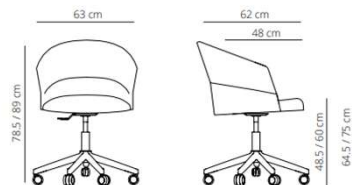

### Chair

13.4 kg  
 (x1) 58x54x88 cm (0.28 m<sup>3</sup>)

### High backrest stool with armrest

13.8 kg  
 (x1) 57.5x53.5x110cm (0.33 m<sup>3</sup>)

### High backrest

▲ 13.4 kg  
 📦 (x1) 58x54x110cm (0.34 m<sup>3</sup>)

Smooth upholstery

15.3 kg  
 (x1) 66x64x86 cm (0.36 m³)

15.2 kg  
 (x1) 66x64x86 cm (0.36 m³)

Smooth upholstery

15.7 kg  
 (x1) 66x64x86 cm (0.36 m³)

CODE		FINISHES		PUBLIC PRICE	- SEK
		STRUCTURE	UPHOLSTERY		
COPA PYRAMID SWIVEL BASE, SMOOTH	COPI-1	black or white	G1 (T/C)	705 €	8.178,00 SEK
	COPI-2		G2	769 €	8.920,40 SEK
	COPI-3		G3	845 €	9.802,00 SEK
	COPI-4		G4	919 €	10.660,40 SEK
	COPI-5		G5	1.014 €	11.762,40 SEK
					- SEK
CODE		FINISHES		PUBLIC PRICE	- SEK
		STRUCTURE	UPHOLSTERY		
COPA PYRAMID SWIVEL BASE WITHH CASTERS, SMOOTH	COPIRU-1	black or white	G1 (T/C)	730 €	8.468,00 SEK
	COPIRU-2		G2	787 €	9.129,20 SEK
	COPIRU-3		G3	869 €	10.080,40 SEK
	COPIRU-4		G4	945 €	10.962,00 SEK
	COPIRU-5		G5	1.034 €	11.994,40 SEK
					- SEK
CODE		FINISHES		PUBLIC PRICE	- SEK
		STRUCTURE	UPHOLSTERY		
COPA 5 CASTERS BASE WITH ADJUSTABLE HEIGHT, SMOOTH	COBR-1	black or white	G1 (T/C)	730 €	8.468,00 SEK
	COBR-2		G2	787 €	9.129,20 SEK
	COBR-3		G3	869 €	10.080,40 SEK
	COBR-4		G4	945 €	10.962,00 SEK
	COBR-5		G5	1.034 €	11.994,40 SEK