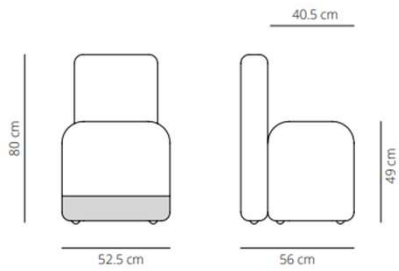

Fixed chair

17.8 kg
(x1) 58x54x89cm (0.28 m³)