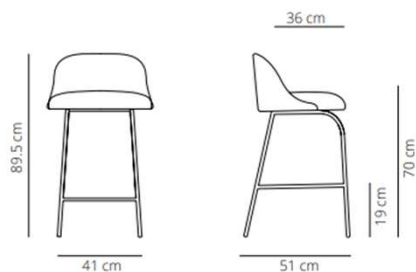

FIXED COUNTER STOOL BASE

Low backrest

12.4 kg

(x1) 57.5x53.5x110cm (0.33 m³)