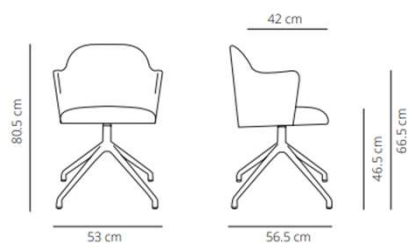

Chair with armrest

14.4 kg
(x1) 58x54x88 cm (0.28 m³)

CODE		FINISHES		SEK
		STRUCTURE	UPHOLSTERY	
ALETA PYRAMID SWIVEL BASE NO ARMS	ALSIPI-1	black or white	G1 (COM/COL)	8.560,80 SEK
	ALSIPI-2		G2	9.280,00 SEK
	ALSIPI-3		G3	10.219,60 SEK
	ALSIPI-4		G4	11.170,80 SEK
	ALSIPI-5		G5	12.203,20 SEK
				0,00 SEK
CODE		FINISHES		SEK
		STRUCTURE	UPHOLSTERY	
ALETA PYRAMID SWIVEL BASE WITH ARMS	ALSIPIBR-1	black or white	G1 (COM/COL)	9.860,00 SEK
	ALSIPIBR-2		G2	10.753,20 SEK
	ALSIPIBR-3		G3	11.901,60 SEK
	ALSIPIBR-4		G4	13.084,80 SEK
	ALSIPIBR-5		G5	14.395,60 SEK