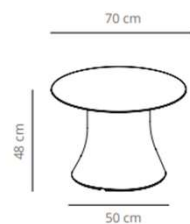

Table diameter 80