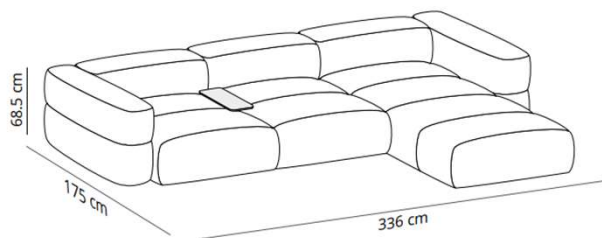

Composition 9

CODE		FINISHES	
VCBSAVCOMP9	COMPOSITION 9	G1(T/C)	71.943,20 SEK
		G2	79.216,40 SEK
		G3	92.208,40 SEK
		G4	105.757,20 SEK
		G5	119.920,80 SEK
		ECOALF	119.920,80 SEK