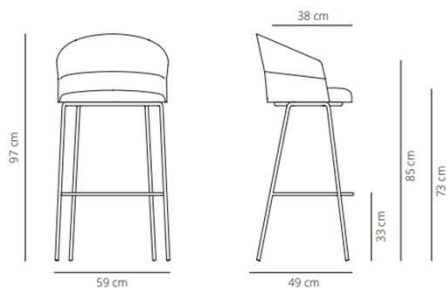

Smooth upholstery

9.2 kg
(x1) 106x62x51 cm (0.33 m³)

CODE		FINISHES		PUBLIC PRICE	- SEK
		STRUCTURE	UPHOLSTERY		
FIXED COUNTER STOOL (4 METAL LEGS), SMOOTH	COT4MECO-1	black or white	G1 (T/C)	593 €	6.878,80 SEK
	COT4MECO-2		G2	630 €	7.308,00 SEK
	COT4MECO-3		G3	699 €	8.108,40 SEK
	COT4MECO-4		G4	769 €	8.920,40 SEK
	COT4MECO-5		G5	845 €	9.802,00 SEK
					- SEK
CODE		FINISHES		PUBLIC PRICE	- SEK
		STRUCTURE	UPHOLSTERY		
FIXED BAR STOOL (4 METAL LEGS), SMOOTH	COT4MEBAR-1	black or white	G1 (T/C)	593 €	6.878,80 SEK
	COT4MEBAR-2		G2	630 €	7.308,00 SEK
	COT4MEBAR-3		G3	699 €	8.108,40 SEK
	COT4MEBAR-4		G4	769 €	8.920,40 SEK
	COT4MEBAR-5		G5	845 €	9.802,00 SEK