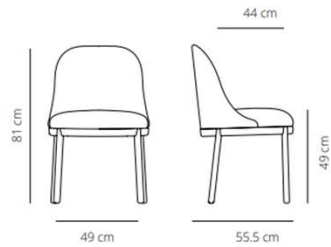

### Chair

📦 12.8 kg

📦 (x1) 59x53x89 cm (0.28 m<sup>3</sup>)

### Chair with armrest

📦 13.9 kg

📦 (x1) 59x53x89 cm (0.28 m<sup>3</sup>)

CODE		FINISHES		SEK
		STRUCTURE	UPHOLSTERY	
ALETA METAL BASE NO ARMS	ALSIME-1	black, white or taupe	G1 (COM/COL)	6.507,60 SEK
	ALSIME-2		G2	7.308,00 SEK
	ALSIME-3		G3	8.178,00 SEK
	ALSIME-4		G4	9.129,20 SEK
	ALSIME-5		G5	10.300,80 SEK
	ALSIME-1	brass finish	G1 (COM/COL)	11.170,80 SEK
	ALSIME-2		G2	11.901,60 SEK
	ALSIME-3		G3	12.852,80 SEK
	ALSIME-4		G4	13.815,60 SEK
	ALSIME-5		G5	14.906,00 SEK

## FOUR WOODEN LEGS BASE

Chair

13.4 kg

(x1) 59x53x89 cm (0.28 m<sup>3</sup>)

Chair with armrest

14.5kg

(x1) 59x53x89 cm (0.28 m<sup>3</sup>)

CODE		FINISHES		SEK
		STRUCTURE	UPHOLSTERY	
ALETA WOODEN BASE NO ARMS	ALSIMA-1	matt oak, cognac, ash and wenge	G1 (COM/COL)	9.071,20 SEK
	ALSIMA-2		G2	9.860,00 SEK
	ALSIMA-3		G3	10.753,20 SEK
	ALSIMA-4		G4	11.762,40 SEK
	ALSIMA-5		G5	12.852,80 SEK
CODE		FINISHES		SEK
		STRUCTURE	UPHOLSTERY	
ALETA WOODEN BASE WITH ARMS	ALSIMABR-1	matt oak, cognac, ash and wenge	G1 (COM/COL)	10.451,60 SEK
	ALSIMABR-2		G2	11.321,60 SEK
	ALSIMABR-3		G3	12.562,80 SEK
	ALSIMABR-4		G4	13.664,80 SEK
	ALSIMABR-5		G5	14.987,20 SEK

### Chair

13.3 kg  
 (x1) 58x54x88 cm (0.28 m<sup>3</sup>)