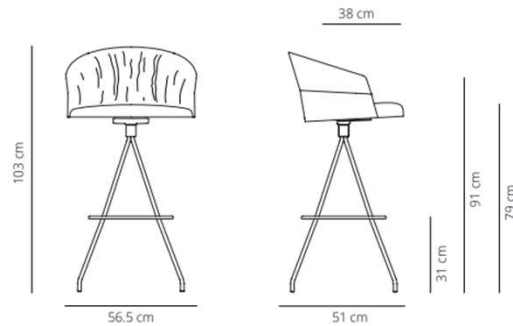

Soft upholstery

▲ 10.2 kg
📦 (x1) 106x62x57 cm (0.37 m³)

CODE		FINISHES		PUBLIC PRICE	- SEK
		STRUCTURE	UPHOLSTERY		
SWIVEL COUNTER STOOL , SOFT	COTGCOS-1	black or white	G1 (T/C)	813 €	9.430,80 SEK
	COTGCOS-2		G2	860 €	9.976,00 SEK
	COTGCOS-3		G3	939 €	10.892,40 SEK
	COTGCOS-4		G4	1.012 €	11.739,20 SEK
	COTGCOS-5		G5	1.091 €	12.655,60 SEK
					- SEK
CODE		FINISHES		PUBLIC PRICE	- SEK
		STRUCTURE	UPHOLSTERY		
SWIVEL BAR STOOL , SOFT	COTGBARS-1	black or white	G1 (T/C)	813 €	9.430,80 SEK
	COTGBARS-2		G2	860 €	9.976,00 SEK
	COTGBARS-3		G3	939 €	10.892,40 SEK
	COTGBARS-4		G4	1.012 €	11.739,20 SEK
	COTGBARS-5		G5	1.091 €	12.655,60 SEK