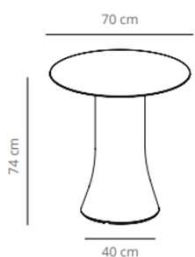

Table diameter 70