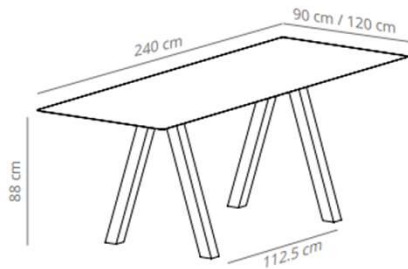

Table 240 cm

SIMPLE TABLE 200, H88cm							
FINISHES		CODE		CODE			
LEGS	TOP		WIDTH 120	WIDTH 90			
stained (oak): matt oak, cognac, ash or wenge	stained	matt oak	TRMSCROAH	32.874,40 SEK	VCBTRMS CH	25.868,00 SEK	
		Ash (black)				34.278,00 SEK	27.190,40 SEK
SIMPLE TABLE, 240, H88cm							
FINISHES		CODE		CODE			
LEGS	TOP		WIDTH 120	WIDTH 90			
stained (oak): matt oak, cognac, ash or wenge	stained	matt oak	TRMSROAH	37.920,40 SEK	VCBTRMS H	0,00 SEK	
		Ash (black)				39.451,60 SEK	27.190,40 SEK
						28.431,60 SEK