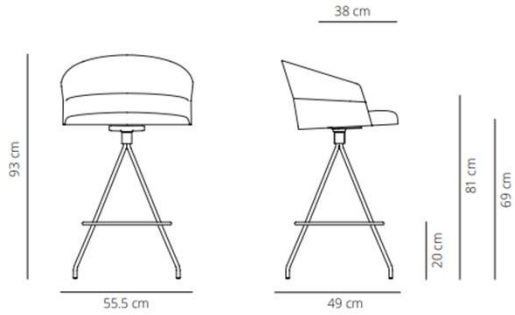

Smooth upholstery

9.8 kg
(x1) 100x62x57 cm (0.35 m³)