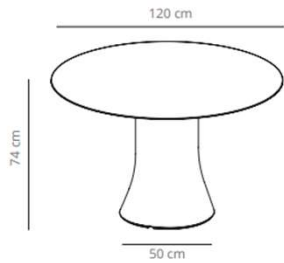

Table diameter 120

Table diameter 150