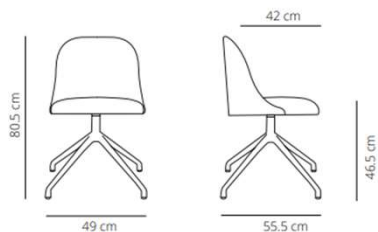

### Chair

📦 12.8 kg

📦 (x1) 59x53x89 cm (0.28 m<sup>3</sup>)

### Chair with armrest

📦 13.9 kg

📦 (x1) 59x53x89 cm (0.28 m<sup>3</sup>)

CODE		FINISHES		SEK
		STRUCTURE	UPHOLSTERY	
ALETA METAL BASE NO ARMS	ALSIME-1	black, white or taupe	G1 (COM/COL)	6.507,60 SEK
	ALSIME-2		G2	7.308,00 SEK
	ALSIME-3		G3	8.178,00 SEK
	ALSIME-4		G4	9.129,20 SEK
	ALSIME-5		G5	10.300,80 SEK
	ALSIME-1	brass finish	G1 (COM/COL)	11.170,80 SEK
	ALSIME-2		G2	11.901,60 SEK
	ALSIME-3		G3	12.852,80 SEK
	ALSIME-4		G4	13.815,60 SEK
	ALSIME-5		G5	14.906,00 SEK

## FOUR WOODEN LEGS BASE

Chair

13.4 kg

(x1) 59x53x89 cm (0.28 m<sup>3</sup>)

Chair with armrest

14.5kg

(x1) 59x53x89 cm (0.28 m<sup>3</sup>)

CODE		FINISHES		SEK
		STRUCTURE	UPHOLSTERY	
ALETA WOODEN BASE NO ARMS	ALSIMA-1	matt oak, cognac, ash and wenge	G1 (COM/COL)	9.071,20 SEK
	ALSIMA-2		G2	9.860,00 SEK
	ALSIMA-3		G3	10.753,20 SEK
	ALSIMA-4		G4	11.762,40 SEK
	ALSIMA-5		G5	12.852,80 SEK
CODE		FINISHES		SEK
		STRUCTURE	UPHOLSTERY	
ALETA WOODEN BASE WITH ARMS	ALSIMABR-1	matt oak, cognac, ash and wenge	G1 (COM/COL)	10.451,60 SEK
	ALSIMABR-2		G2	11.321,60 SEK
	ALSIMABR-3		G3	12.562,80 SEK
	ALSIMABR-4		G4	13.664,80 SEK
	ALSIMABR-5		G5	14.987,20 SEK

### Chair

13.3 kg  
 (x1) 58x54x88 cm (0.28 m<sup>3</sup>)