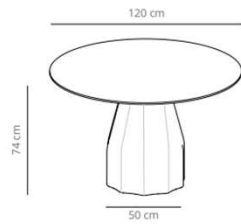

# Burin: designed by Patricia Urquiola

**Table diameter 60**

57.2 kg  
 (x1) 59x55x89 cm (0.29 m<sup>3</sup>)  
 (x1) 76x76x7 cm (0.04 m<sup>3</sup>)

**Table diameter 70**

54.6 kg  
 (x1) 59x55x89 cm (0.29 m<sup>3</sup>)  
 (x1) 96x96x7 cm (0.06 m<sup>3</sup>)

**Table diameter 80**

60.3 kg  
 (x1) 59x55x89cm (0.29 m<sup>3</sup>)  
 (x1) 96x96x7cm (0.06 m<sup>3</sup>)

CODE		FINISHES			PUBLIC PRICE	SEK
		BASE	TOP			
VCBBUD6087	BUD60	white, black or taupe	stained	matt oak, ash (black)	561 €	6.507,60 SEK
VCBBUD6047	BUD60CN		compact laminate (black edge)	white or black	624 €	7.238,40 SEK
	BUD60CB		compact laminate (white edge)	white	624 €	7.238,40 SEK
CODE		FINISHES			PUBLIC PRICE	SEK
		BASE	TOP			
VCBBUD7087	BUD70	white, black or taupe	stained	matt oak, ash (black)	580 €	6.728,00 SEK
VCBBUD7047	BUD70CN		compact laminate (black edge)	white or black	648 €	7.516,80 SEK
	BUD70CB		compact laminate (white edge)	white	648 €	7.516,80 SEK
CODE		FINISHES			PUBLIC PRICE	SEK
		BASE	TOP			
VCBBUD8087	BUD80	white, black or taupe	stained	matt oak, ash (black)	674 €	7.818,40 SEK
VCBBUD8047	BUD80CN		compact laminate (black edge)	white or black	806 €	9.349,60 SEK
	BUD80CB		compact laminate (white edge)	white	806 €	9.349,60 SEK

**Table diameter 100**

▲ 67.4 kg  
 📦 (x1) 59x55x89 cm (0.29 m³)  
 📦 (x1) 116x116x7 cm (0.09 m³)

**Table diameter 120**

▲ 96.6 kg  
 📦 (x1) 59x55x89cm (0.29 m³)  
 📦 (x1) 136x136x7 cm (0.13 m³)

**Table diameter 150**

### Table diameter 80

42.1 kg

(x1) 59x55x105 cm (0.34 m<sup>3</sup>)  
(x1) 96x96x7 cm (0.06 m<sup>3</sup>)