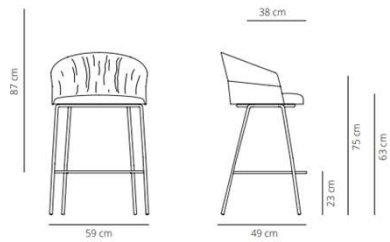

Soft upholstery

▲ 8.8 kg
📦 (x1) 100x62x51 cm (0.32 m³)