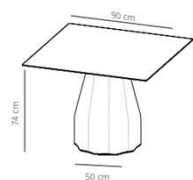

Table 90x90

70.3 kg
(x1) 59x55x89 cm (0.29 m³)
(x1) 96x96x7 cm (0.06 m³)

CODE		FINISHES			
		BASE	TOP		
VCBBUC7087	BUC70		stained	matt oak, ash (black)	- SEK 6.728,00 SEK
VCBBUC7047	BUC70CN	white, black or taupe	compact laminate (black edge)	white or black	7.516,80 SEK
	BUC70CB		compact laminate (white edge)	white	7.516,80 SEK
					- SEK
CODE		FINISHES			
		BASE	TOP		
VCBBUC8087	BUC80		stained	matt oak, ash (black)	- SEK 7.818,40 SEK
VCBBUC8047	BUC80CN	white, black or taupe	compact laminate (black edge)	white or black	9.349,60 SEK
	BUC80CB		compact laminate (white edge)	white	9.349,60 SEK
					- SEK
CODE		FINISHES			
		BASE	TOP		
VCBBUC9087	BUC90		stained	matt oak, ash (black)	- SEK 8.259,20 SEK
VCBBUC9047	BUC90CN	white, black or taupe	compact laminate (black edge)	white or black	10.451,60 SEK
	BUC90CB		compact laminate (white edge)	white	10.451,60 SEK