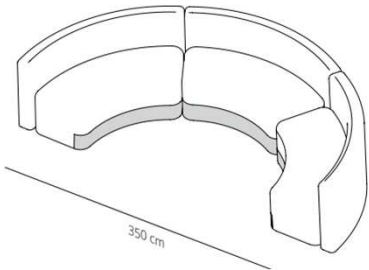

Composition 6

Composition 5