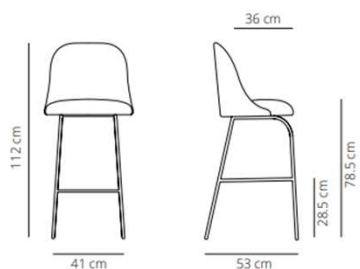

High backrest

13 kg
(x1) 57.5x53.5x120 cm (0.37 m³)

CODE		FINISHES		SEK
		STRUCTURE	UPHOLSTERY	
FIXED BAR STOOL (4 LEGS), LOW BACKREST	ALTA-1	black, white or taupe	G1 (COM/COL)	7.087,60 SEK
	ALTA-2		G2	7.888,00 SEK
	ALTA-3		G3	8.769,60 SEK
	ALTA-4		G4	9.860,00 SEK
	ALTA-5		G5	11.020,00 SEK
	ALTA-1	brass finish	G1 (COM/COL)	12.562,80 SEK
	ALTA-2		G2	13.363,20 SEK
	ALTA-3		G3	14.244,80 SEK
	ALTA-4		G4	15.346,80 SEK
	ALTA-5		G5	16.506,80 SEK
				- SEK
CODE		FINISHES		SEK
		STRUCTURE	UPHOLSTERY	
FIXED BAR STOOL (4 LEGS), HIGH BACKREST	ALTAH-1	black, white or taupe	G1 (COM/COL)	7.238,40 SEK
	ALTAH-2		G2	8.108,40 SEK
	ALTAH-3		G3	9.129,20 SEK
	ALTAH-4		G4	10.370,40 SEK
	ALTAH-5		G5	11.692,80 SEK
	ALTAH-1	brass finish	G1 (COM/COL)	12.713,60 SEK
	ALTAH-2		G2	13.583,60 SEK
	ALTAH-3		G3	14.604,40 SEK
	ALTAH-4		G4	15.857,20 SEK
	ALTAH-5		G5	17.098,40 SEK