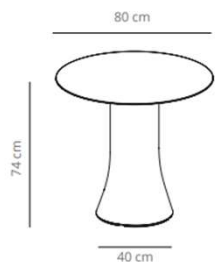

**Table 70x70**

59.8 kg  
 (x1) 59x55x89 cm (0.29 m<sup>3</sup>)  
 (x1) 76x76x7 cm (0.04 m<sup>3</sup>)

**Mesa 80x80**

62.8 kg  
 (x1) 59x55x89 cm (0.29 m<sup>3</sup>)  
 (x1) 96x96x7 cm (0.06 m<sup>3</sup>)

**Table diameter 60**

37.2 kg  
 (x1) 59x55x105 cm (0.34 m<sup>3</sup>)  
 (x1) 76x76x7 cm (0.04 m<sup>3</sup>)

**Table diameter 70**

36.4 kg  
 (x1) 59x55x105 cm (0.34 m<sup>3</sup>)  
 (x1) 86x86x7 cm (0.05 m<sup>3</sup>)

### Table diameter 80

42.1 kg

(x1) 59x55x105 cm (0.34 m<sup>3</sup>)  
(x1) 96x96x7 cm (0.06 m<sup>3</sup>)

# CAMBIO TABLE: designed by Victor Carrasco

**Table diameter 60**

**Table diameter 70**

**Table diameter 80**

CODE		FINISHES			
		BASE	TOP		
VCBCAD60	CAD60		stained	matt oak , ash (black)	6.194,40 SEK
VCBCAD60L	CAD60CN		compact laminate (black edge)	black or white	5.591,20 SEK
	CAD60CB		compact laminate (white edge)	white	6.472,80 SEK
CODE		FINISHES			0,00 SEK
		BASE	TOP		
VCBCAD70	CAD70		stained	matt oak , ash (black)	6.844,00 SEK
VCBCAD70L	CAD70CN		compact laminate (black edge)	black or white	6.101,60 SEK
	CAD70CB		compact laminate (white edge)	white	7.296,40 SEK
CODE		FINISHES			
		BASE	TOP		
VCBCAD80	CAD80		stained	matt oak , ash (black)	7.586,40 SEK
VCBCAD80L	CAD80CN		compact laminate (black edge)	black or white	6.554,00 SEK
	CAD80CB		compact laminate (white edge)	white	7.737,20 SEK