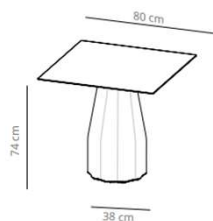

**Table diameter 100**

▲ 67.4 kg  
 📦 (x1) 59x55x89 cm (0.29 m³)  
 📦 (x1) 116x116x7 cm (0.09 m³)

**Table diameter 120**

▲ 96.6 kg  
 📦 (x1) 59x55x89cm (0.29 m³)  
 📦 (x1) 136x136x7 cm (0.13 m³)

**Table diameter 150**

▲ 109 kg  
 📦 (x1) 59x55x89cm (0.29 m³)  
 📦 (x1) 178x166x7 cm (0.21 m³)

CODE		FINISHES			PUBLIC PRICE	
		BASE	TOP			
VCBBUD10087	BUD100	white, black or taupe	stained	matt oak, ash (black)	761 €	- SEK
VCBBUD10047	BUD100CN		compact laminate (black edge)	white or black	995 €	8.827,60 SEK
	BUD100CB		compact laminate (white edge)	white	995 €	11.542,00 SEK
						- SEK
CODE		FINISHES			PUBLIC PRICE	
		BASE	TOP			
VCBBUD12087	BUD120	white, black or taupe	stained	matt oak, ash (black)	927 €	- SEK
VCBBUD12047	BUD120CN		compact laminate (black edge)	white or black	1.191 €	10.753,20 SEK
	BUD120CB		compact laminate (white edge)	white	1.191 €	13.815,60 SEK
						- SEK
CODE		FINISHES			PUBLIC PRICE	
		BASE	TOP			
VCBBUD15087	BUD150	white, black or taupe	stained	matt oak, ash (black)	1.160 €	- SEK
VCBBUD15047	BUD150CN		compact laminate (black edge)	white or black	1.512 €	13.456,00 SEK
	BUD150CB		compact laminate (white edge)	white	1.512 €	17.539,20 SEK

**Table 70x70**

59.8 kg  
 (x1) 59x55x89 cm (0.29 m<sup>3</sup>)  
 (x1) 76x76x7 cm (0.04 m<sup>3</sup>)

**Mesa 80x80**

62.8 kg  
 (x1) 59x55x89 cm (0.29 m<sup>3</sup>)  
 (x1) 96x96x7 cm (0.06 m<sup>3</sup>)

### Table diameter 80

42.1 kg

(x1) 59x55x105 cm (0.34 m<sup>3</sup>)  
(x1) 96x96x7 cm (0.06 m<sup>3</sup>)