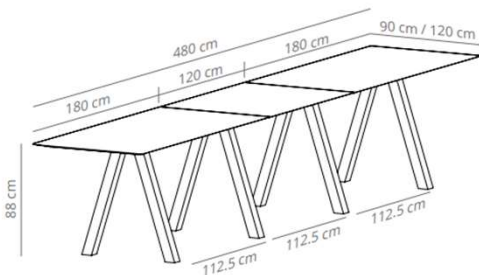

Triple table

DOUBLE TABLE, 360CM, H88CM

FINISHES		CODE		CODE		
LEGS	TOP	WIDTH 120		WIDTH 90		
stained (oak): matt oak, cognac, ash or wenge	stained	TRMDROAH	52.664,00 SEK	VCBTRMD H	TRMDROH	43.407,20 SEK
	Ash (black)		54.357,60 SEK			44.497,60 SEK

TRIPLE TABLE, 480CM, H 88CM

FINISHES		CODE		CODE		
LEGS	TOP	WIDTH 120		WIDTH 90		
stained (oak): matt oak, cognac, ash or wenge	stained	TRMTROAH	71.444,40 SEK	VCBTRMT H	TRMTROH	59.125,20 SEK
	Ash (black)		73.729,60 SEK			60.714,40 SEK