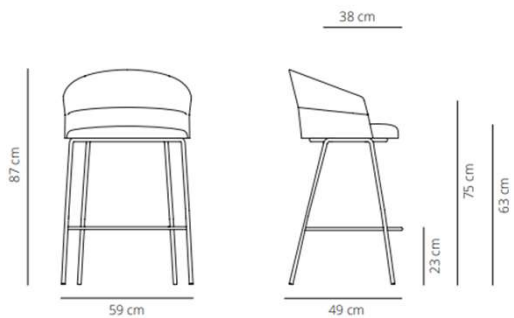

### Chair

13.3 kg  
 (x1) 58x54x88 cm (0.28 m<sup>3</sup>)

### Chair

13.4 kg  
 (x1) 58x54x88 cm (0.28 m<sup>3</sup>)

**Soft upholstery**

**Soft upholstery**

▲ 15.2 kg  
 📦 (x1) 66x64x86 cm (0.36 m³)

**Soft upholstery**

▲ 15.7 kg  
 📦 (x1) 66x64x86 cm (0.36 m³)

CODE		FINISHES		PUBLIC PRICE	
		STRUCTURE	UPHOLSTERY		
COPA PYRAMID SWIVEL BASE, SOFT	COPI5-1	black or white	G1 (T/C)	782 €	- SEK
	COPI5-2		G2	822 €	9.071,20 SEK
	COPI5-3		G3	908 €	9.535,20 SEK
	COPI5-4		G4	993 €	10.532,80 SEK
	COPI5-5		G5	1.081 €	11.518,80 SEK
					12.539,60 SEK
					- SEK
CODE		FINISHES		PUBLIC PRICE	
		STRUCTURE	UPHOLSTERY		
COPA PYRAMID SWIVEL BASE WITHH CASTERS, SOFT	COPIRUS-1	black or white	G1 (T/C)	800 €	- SEK
	COPIRUS-2		G2	845 €	9.280,00 SEK
	COPIRUS-3		G3	924 €	9.802,00 SEK
	COPIRUS-4		G4	1.009 €	10.718,40 SEK
	COPIRUS-5		G5	1.104 €	11.704,40 SEK
					12.806,40 SEK
					- SEK
CODE		FINISHES		PUBLIC PRICE	
		STRUCTURE	UPHOLSTERY		
COPA 5 CASTERS BASE WITH ADJUSTABLE HEIGHT, SOFT	COBRS-1	black or white	G1 (T/C)	800 €	- SEK
	COBRS-2		G2	845 €	9.280,00 SEK
	COBRS-3		G3	924 €	9.802,00 SEK
	COBRS-4		G4	1.009 €	10.718,40 SEK
	COBRS-5		G5	1.104 €	11.704,40 SEK
					12.806,40 SEK

### Smooth upholstery

8.8 kg  
 (x1) 100x62x51 cm (0.32 m<sup>3</sup>)