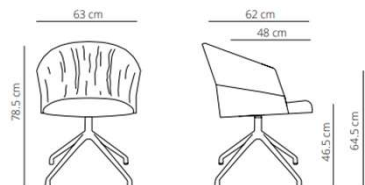

Soft upholstery