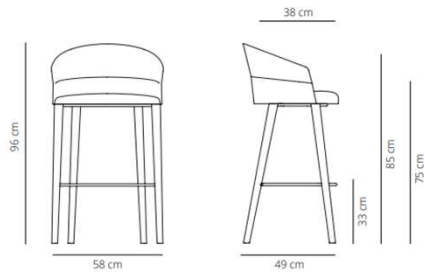

Smooth upholstery

10.1 kg
(x1) 106x62x57 cm (0.37 m³)

CODE		FINISHES		PUBLIC PRICE	- SEK
		STRUCTURE	UPHOLSTERY		
4 SOLID OAK LEGS COUNTER STOOL, SMOOTH	COT4MACO-1	matt oak, cognac, ash and wenge	G1 (T/C)	850 €	9.860,00 SEK
	COT4MACO-2		G2	888 €	10.300,80 SEK
	COT4MACO-3		G3	950 €	11.020,00 SEK
	COT4MACO-4		G4	1.021 €	11.843,60 SEK
	COT4MACO-5		G5	1.096 €	12.713,60 SEK
					- SEK
CODE		FINISHES		PUBLIC PRICE	- SEK
		STRUCTURE	UPHOLSTERY		
4 SOLID OAK LEGS BAR STOOL, SMOOTH	COT4MABAR-1	matt oak, cognac, ash and wenge	G1 (T/C)	850 €	9.860,00 SEK
	COT4MABAR-2		G2	888 €	10.300,80 SEK
	COT4MABAR-3		G3	950 €	11.020,00 SEK
	COT4MABAR-4		G4	1.021 €	11.843,60 SEK
	COT4MABAR-5		G5	1.096 €	12.713,60 SEK