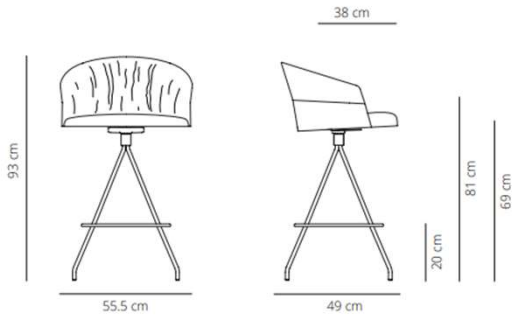

Soft upholstery

▲ 9.8 kg
📦 (x1) 100x62x57 cm (0.35 m³)