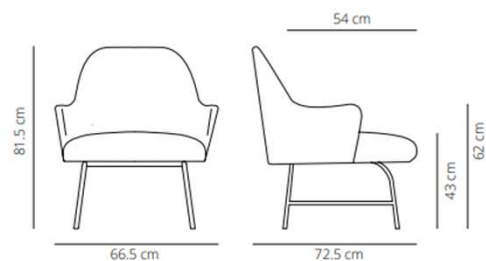

Lounge chair with armrest

16.7 kg
(x1) 75x72x87cm (0.47 m³)

CODE		FINISHES		PUBLIC PRICE	SEK
		STRUCTURE	UPHOLSTERY		
ALETA LOUNGE CHAIR WITH METAL BASE, NO ARMREST	ALBUME-1	black, white or taupe	G1 (T/C)	1.160 €	13.456,00 SEK
	ALBUME-2		G2	1.272 €	14.755,20 SEK
	ALBUME-3		G3	1.517 €	17.597,20 SEK
	ALBUME-4		G4	1.675 €	19.430,00 SEK
	ALBUME-5		G5	1.839 €	21.332,40 SEK
	ALBUME-1	brass finish	G1 (T/C)	1.549 €	17.968,40 SEK
	ALBUME-2		G2	1.669 €	19.360,40 SEK
	ALBUME-3		G3	1.915 €	22.214,00 SEK
	ALBUME-4		G4	2.073 €	24.046,80 SEK
	ALBUME-5		G5	2.223 €	25.786,80 SEK
CODE		FINISHES		PUBLIC PRICE	SEK
		STRUCTURE	UPHOLSTERY		
ALETA LOUNGE WITH METAL BASE, ARMREST	ALBUMEBR-1	black, white or taupe	G1 (T/C)	1.481 €	17.179,60 SEK
	ALBUMEBR-2		G2	1.601 €	18.571,60 SEK
	ALBUMEBR-3		G3	1.839 €	21.332,40 SEK
	ALBUMEBR-4		G4	1.989 €	23.072,40 SEK
	ALBUMEBR-5		G5	2.147 €	24.905,20 SEK
	ALBUMEBR-1	brass finish	G1 (T/C)	1.877 €	21.773,20 SEK
	ALBUMEBR-2		G2	1.989 €	23.072,40 SEK
	ALBUMEBR-3		G3	2.223 €	25.786,80 SEK
	ALBUMEBR-4		G4	2.380 €	27.608,00 SEK
	ALBUMEBR-5		G5	2.546 €	29.533,60 SEK