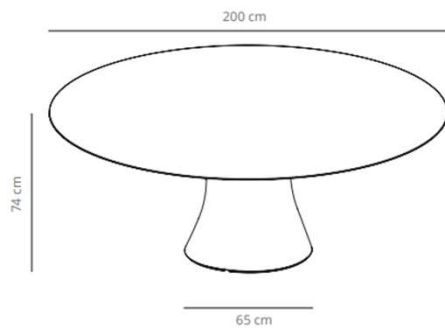

**Table 70x70**

59.8 kg  
 (x1) 59x55x89 cm (0.29 m<sup>3</sup>)  
 (x1) 76x76x7 cm (0.04 m<sup>3</sup>)

**Mesa 80x80**

62.8 kg  
 (x1) 59x55x89 cm (0.29 m<sup>3</sup>)  
 (x1) 96x96x7 cm (0.06 m<sup>3</sup>)

**Table diameter 60**

37.2 kg  
 (x1) 59x55x105 cm (0.34 m<sup>3</sup>)  
 (x1) 76x76x7 cm (0.04 m<sup>3</sup>)

**Table diameter 70**

36.4 kg  
 (x1) 59x55x105 cm (0.34 m<sup>3</sup>)  
 (x1) 86x86x7 cm (0.05 m<sup>3</sup>)

### Table diameter 80

42.1 kg

(x1) 59x55x105 cm (0.34 m<sup>3</sup>)  
(x1) 96x96x7 cm (0.06 m<sup>3</sup>)

**Table diameter 180**

153 kg  
 (x1) 82x82x77 cm (0.5 m<sup>3</sup>)  
 (x1)

**Table diameter 200**

(x1) 82x82x77 cm (0.5 m<sup>3</sup>)  
 (x1)

CODE		FINISHES			
		BASE	TOP		
VCBCAD180	CAD180		stained	matt oak , ash (black)	23.362,40 SEK
VCBCAD180L	CAD180CN		compact laminate (black edge)	black or white	23.060,80 SEK
	CAD180CB		compact laminate (white edge)	white	34.974,00 SEK
CODE		FINISHES			
		BASE	TOP		
VCBCAD200	CAD200		stained	matt oak , ash (black)	29.313,20 SEK
		#jREF!			22.921,60 SEK