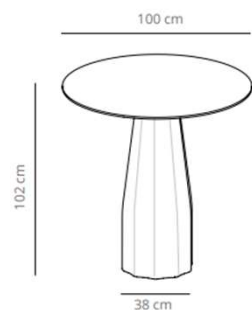

Table diameter 100

49.2 kg

(x1) 59x55x105 cm (0.34 m³)
(x1) 116x116x7 cm (0.08 m³)

CODE		FINISHES			
		BASE	TOP		
VCBBUD80H87	BUD80H	white, black or taupe	stained	matt oak, ash (black)	0,00 SEK
VCBBUD80H47	BUD80HCN		compact laminate (black edge)	white or black	10.753,20 SEK
	BUD80HCB		compact laminate (white edge)	white	10.753,20 SEK
					0,00 SEK
CODE		FINISHES			
		BASE	TOP		
VCBBUD100H87	BUD100H	white, black or taupe	stained	matt oak, ash (black)	0,00 SEK
VCBBUD100H47	BUD100HCN		compact laminate (black edge)	white or black	10.892,40 SEK
	BUD100HCB		compact laminate (white edge)	white	12.493,20 SEK
					12.493,20 SEK