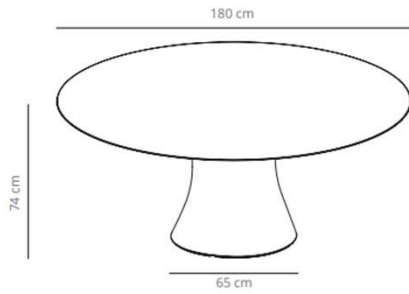

**Table 70x70**

59.8 kg  
 (x1) 59x55x89 cm (0.29 m<sup>3</sup>)  
 (x1) 76x76x7 cm (0.04 m<sup>3</sup>)

**Mesa 80x80**

62.8 kg  
 (x1) 59x55x89 cm (0.29 m<sup>3</sup>)  
 (x1) 96x96x7 cm (0.06 m<sup>3</sup>)

**Table diameter 60**

37.2 kg  
 (x1) 59x55x105 cm (0.34 m<sup>3</sup>)  
 (x1) 76x76x7 cm (0.04 m<sup>3</sup>)

**Table diameter 70**

36.4 kg  
 (x1) 59x55x105 cm (0.34 m<sup>3</sup>)  
 (x1) 86x86x7 cm (0.05 m<sup>3</sup>)

### Table diameter 80

42.1 kg

(x1) 59x55x105 cm (0.34 m<sup>3</sup>)  
(x1) 96x96x7 cm (0.06 m<sup>3</sup>)

**Table diameter 180**

153 kg  
 (x1) 82x82x77 cm (0.5 m<sup>3</sup>)  
 (x1)

**Table diameter 200**

(x1) 82x82x77 cm (0.5 m<sup>3</sup>)  
 (x1)

CODE		FINISHES			
		BASE	TOP		
VCBCAD180	CAD180		stained	matt oak , ash (black)	23.362,40 SEK
VCBCAD180L	CAD180CN		compact laminate (black edge)	black or white	23.060,80 SEK
	CAD180CB		compact laminate (white edge)	white	34.974,00 SEK
CODE		FINISHES			
		BASE	TOP		
VCBCAD200	CAD200		stained	matt oak , ash (black)	29.313,20 SEK
		#jREF!			22.921,60 SEK