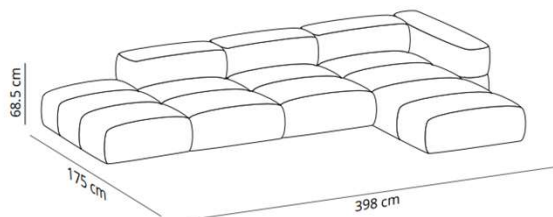

Composition 11

Composition 10