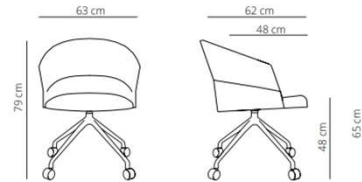

15.2 kg
(x1) 66x64x86 cm (0.36 m³)