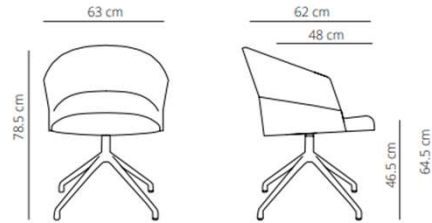

Smooth upholstery

15.3 kg
(x1) 66x64x86 cm (0.36 m³)