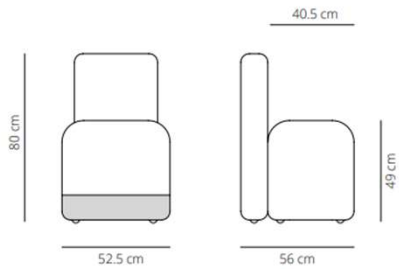

### High backrest

▲ 13.4 kg  
 📦 (x1) 58x54x110cm (0.34 m<sup>3</sup>)

# SEASON CHAIR: by Piero Lissoni.

**Fixed chair**

17.8 kg  
 (x1) 58x54x89cm (0.28 m³)

**Chair with casters**

CODE		FINISHES		sek
		UPHOLSTERY PROTECTION	UPHOLSTERY	
SEASON CHAIR, NO CASTERS	SECHF-1	technical fabric, light or dark grey	G1 (COM/COL)	7.818,40 SEK
	SECHF-2		G2	8.920,40 SEK
	SECHF-3		G3	11.263,60 SEK
	SECHF-4		G4	14.186,80 SEK
	SECHF-5		G5	16.588,00 SEK
CODE		FINISHES		sek
		UPHOLSTERY PROTECTION	UPHOLSTERY	
SEASON CHAIR WITH CASTERS	SECH-1	technical fabric, light or dark grey	G1 (COM/COL)	8.108,40 SEK
	SECH-2		G2	9.280,00 SEK
	SECH-3		G3	11.472,40 SEK
	SECH-4		G4	14.465,20 SEK
	SECH-5		G5	16.878,00 SEK

# Burin: designed by Patricia Urquiola

**Table diameter 60**

57.2 kg  
 (x1) 59x55x89 cm (0.29 m<sup>3</sup>)  
 (x1) 76x76x7 cm (0.04 m<sup>3</sup>)

**Table diameter 70**

54.6 kg  
 (x1) 59x55x89 cm (0.29 m<sup>3</sup>)  
 (x1) 96x96x7 cm (0.06 m<sup>3</sup>)

**Table diameter 80**

60.3 kg  
 (x1) 59x55x89cm (0.29 m<sup>3</sup>)  
 (x1) 96x96x7cm (0.06 m<sup>3</sup>)

CODE		FINISHES			PUBLIC PRICE	SEK
		BASE	TOP			
VCBBUD6087	BUD60	white, black or taupe	stained	matt oak, ash (black)	561 €	6.507,60 SEK
VCBBUD6047	BUD60CN		compact laminate (black edge)	white or black	624 €	7.238,40 SEK
	BUD60CB		compact laminate (white edge)	white	624 €	7.238,40 SEK
CODE		FINISHES			PUBLIC PRICE	SEK
		BASE	TOP			
VCBBUD7087	BUD70	white, black or taupe	stained	matt oak, ash (black)	580 €	6.728,00 SEK
VCBBUD7047	BUD70CN		compact laminate (black edge)	white or black	648 €	7.516,80 SEK
	BUD70CB		compact laminate (white edge)	white	648 €	7.516,80 SEK
CODE		FINISHES			PUBLIC PRICE	SEK
		BASE	TOP			
VCBBUD8087	BUD80	white, black or taupe	stained	matt oak, ash (black)	674 €	7.818,40 SEK
VCBBUD8047	BUD80CN		compact laminate (black edge)	white or black	806 €	9.349,60 SEK
	BUD80CB		compact laminate (white edge)	white	806 €	9.349,60 SEK