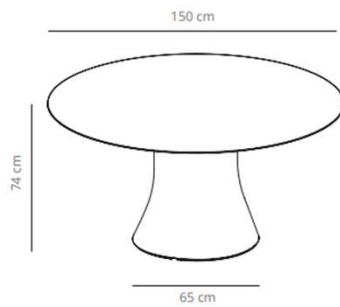

CODE		FINISHES			
		BASE	TOP		
VCBCAD100	CAD100		stained	matt oak , ash (black)	9.233,60 SEK
VCBCAD100L	CAD100CN		compact laminate (black edge)	black or white	7.737,20 SEK
	CAD100CB		compact laminate (white edge)	white	9.233,60 SEK
					0,00 SEK
CODE		FINISHES			
		BASE	TOP		
VCBCAD120	CAD120		stained	matt oak , ash (black)	12.284,40 SEK
VCBCAD120L	CAD120CN		compact laminate (black edge)	black or white	10.277,60 SEK
	CAD120CB		compact laminate (white edge)	white	12.052,40 SEK
CODE		FINISHES			
		BASE	TOP		
VCBCAD150	CAD150		stained	matt oak , ash (black)	17.713,20 SEK
VCBCAD150L	CAD150CN		compact laminate (black edge)	black or white	16.228,40 SEK
	CAD150CB		compact laminate (white edge)	white	18.455,60 SEK