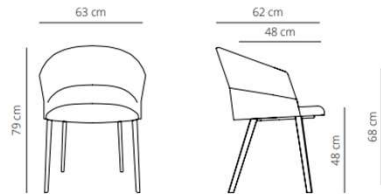

Smooth upholstery

11.2 kg
(x1) 66x64x86 cm (0.36 m³)