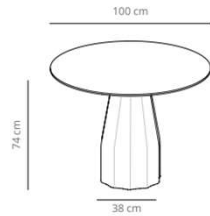

# Burin: designed by Patricia Urquiola

**Table diameter 60**

57.2 kg  
 (x1) 59x55x89 cm (0.29 m<sup>3</sup>)  
 (x1) 76x76x7 cm (0.04 m<sup>3</sup>)

**Table diameter 70**

54.6 kg  
 (x1) 59x55x89 cm (0.29 m<sup>3</sup>)  
 (x1) 96x96x7 cm (0.06 m<sup>3</sup>)

**Table diameter 80**

60.3 kg  
 (x1) 59x55x89cm (0.29 m<sup>3</sup>)  
 (x1) 96x96x7cm (0.06 m<sup>3</sup>)

CODE		FINISHES			PUBLIC PRICE	SEK
		BASE	TOP			
VCBBUD6087	BUD60	white, black or taupe	stained	matt oak, ash (black)	561 €	6.507,60 SEK
VCBBUD6047	BUD60CN		compact laminate (black edge)	white or black	624 €	7.238,40 SEK
	BUD60CB		compact laminate (white edge)	white	624 €	7.238,40 SEK
CODE		FINISHES			PUBLIC PRICE	SEK
		BASE	TOP			
VCBBUD7087	BUD70	white, black or taupe	stained	matt oak, ash (black)	580 €	6.728,00 SEK
VCBBUD7047	BUD70CN		compact laminate (black edge)	white or black	648 €	7.516,80 SEK
	BUD70CB		compact laminate (white edge)	white	648 €	7.516,80 SEK
CODE		FINISHES			PUBLIC PRICE	SEK
		BASE	TOP			
VCBBUD8087	BUD80	white, black or taupe	stained	matt oak, ash (black)	674 €	7.818,40 SEK
VCBBUD8047	BUD80CN		compact laminate (black edge)	white or black	806 €	9.349,60 SEK
	BUD80CB		compact laminate (white edge)	white	806 €	9.349,60 SEK

**Table diameter 100**

▲ 67.4 kg  
 📦 (x1) 59x55x89 cm (0.29 m³)  
 📦 (x1) 116x116x7 cm (0.09 m³)

**Table diameter 120**

▲ 96.6 kg  
 📦 (x1) 59x55x89cm (0.29 m³)  
 📦 (x1) 136x136x7 cm (0.13 m³)

**Table diameter 150**

### Table diameter 80

42.1 kg

(x1) 59x55x105 cm (0.34 m<sup>3</sup>)  
(x1) 96x96x7 cm (0.06 m<sup>3</sup>)