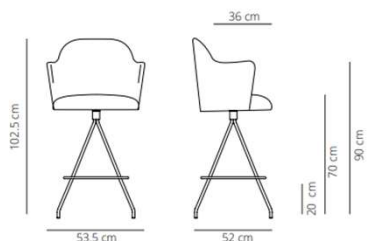

High backrest stool with armrest

▲ 14.1 kg
📦 (x1) 57.5x53.5x110cm (0.33 m³)

CODE		FINISHES		SEK
		STRUCTURE	UPHOLSTERY	
SWIVEL COUNTER STOOL LOW BACKREST	ALTACO-1	black, white or taupe	G1 (COM/COL)	8.920,40 SEK
	ALTACO-2		G2	9.802,00 SEK
	ALTACO-3		G3	10.660,40 SEK
	ALTACO-4		G4	11.762,40 SEK
	ALTACO-5		G5	12.934,00 SEK
CODE		FINISHES		SEK
		STRUCTURE	UPHOLSTERY	
SWIVEL COUNTER STOOL HIGH BACKREST	ALTACOH-1	black, white or taupe	G1 (COM/COL)	9.071,20 SEK
	ALTACOH-2		G2	10.080,40 SEK
	ALTACOH-3		G3	11.112,80 SEK
	ALTACOH-4		G4	12.203,20 SEK
	ALTACOH-5		G5	13.583,60 SEK
CODE		FINISHES		SEK
		STRUCTURE	UPHOLSTERY	
SWIVEL COUNTER STOOL WITH BACKREST	ALTACOHBR-1	black, white or taupe	G1 (COM/COL)	10.300,80 SEK
	ALTACOHBR-2		G2	11.321,60 SEK
	ALTACOHBR-3		G3	12.644,00 SEK
	ALTACOHBR-4		G4	13.943,20 SEK
	ALTACOHBR-5		G5	15.497,60 SEK