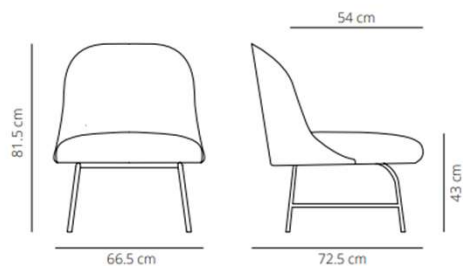

METAL BASE

Lounge chair

15.3 kg
(x1) 75x72x87cm (0.47 m³)