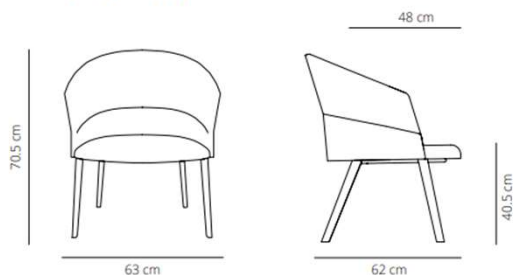

Smooth upholstery

10.1 kg
(x1) 77x70x69 cm (0.37 m³)