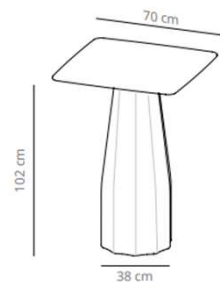

Table 70x70