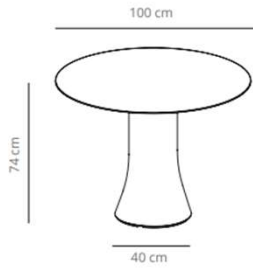

Table diameter 100