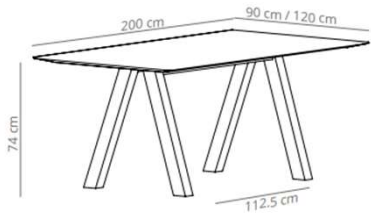

### Table diameter 80

42.1 kg

(x1) 59x55x105 cm (0.34 m<sup>3</sup>)  
(x1) 96x96x7 cm (0.06 m<sup>3</sup>)

TRESTLE TABLE: designed by John Pawson

Table 200 cm

Table 240 cm

SIMPLE TABLE 200, H74cm						
FINISHES		CODE		CODE		SEK
LEGS	TOP		WIDTH 120	WIDTH 90		
stained (oak): matt oak, cognac, ash or wenge	stained	matt oak	TRMSCROA	31.192,40 SEK	VCBTRMS C	24.255,60 SEK
		Ash (black)				32.665,60 SEK
SIMPLE TABLE, 240cm, h74cm						
FINISHES		CODE		CODE		
LEGS	TOP		WIDTH 120	WIDTH 90		
stained (oak): matt oak, cognac, ash or wenge	stained	matt oak	TRMSROA	36.226,80 SEK	VCBTRMS	25.508,40 SEK
		Ash (black)				37.850,80 SEK
lacquered						