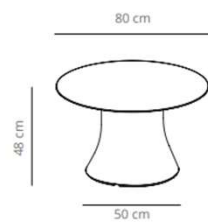

CODE		FINISHES			
		BASE	TOP		
VCBCAD60B	CAD60B		stained	matt oak , ash (black)	6.252,40 SEK
VCBCAD60BL	CAD60BCN		compact laminate (black edge)	black or white	5.510,00 SEK
	CAD60BCB		compact laminate (white edge)	white	6.403,20 SEK
CODE		FINISHES			0,00 SEK
		BASE	TOP		
VCBCAD70BM	CAD70B		stained	matt oak , ash (black)	6.704,80 SEK
VCBCAD70BL	CAD70BCN		compact laminate (black edge)	black or white	5.800,00 SEK
	CAD70BCB		compact laminate (white edge)	white	6.994,80 SEK
CODE		FINISHES			
		BASE	TOP		
VCBCAD80B	CAD80B		stained	matt oak , ash (black)	7.076,00 SEK
VCBCAD80BL	CAD80BCN		compact laminate (black edge)	black or white	6.101,60 SEK
	CAD80BCB		compact laminate (white edge)	white	7.586,40 SEK