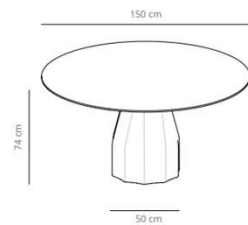

# Burin: designed by Patricia Urquiola

**Table diameter 60**

57.2 kg  
 (x1) 59x55x89 cm (0.29 m<sup>3</sup>)  
 (x1) 76x76x7 cm (0.04 m<sup>3</sup>)

**Table diameter 70**

54.6 kg  
 (x1) 59x55x89 cm (0.29 m<sup>3</sup>)  
 (x1) 96x96x7 cm (0.06 m<sup>3</sup>)

**Table diameter 80**

60.3 kg  
 (x1) 59x55x89cm (0.29 m<sup>3</sup>)  
 (x1) 96x96x7cm (0.06 m<sup>3</sup>)

CODE		FINISHES			PUBLIC PRICE	SEK
		BASE	TOP			
VCBBUD6087	BUD60	white, black or taupe	stained	matt oak, ash (black)	561 €	6.507,60 SEK
VCBBUD6047	BUD60CN		compact laminate (black edge)	white or black	624 €	7.238,40 SEK
	BUD60CB		compact laminate (white edge)	white	624 €	7.238,40 SEK
CODE		FINISHES			PUBLIC PRICE	SEK
		BASE	TOP			
VCBBUD7087	BUD70	white, black or taupe	stained	matt oak, ash (black)	580 €	6.728,00 SEK
VCBBUD7047	BUD70CN		compact laminate (black edge)	white or black	648 €	7.516,80 SEK
	BUD70CB		compact laminate (white edge)	white	648 €	7.516,80 SEK
CODE		FINISHES			PUBLIC PRICE	SEK
		BASE	TOP			
VCBBUD8087	BUD80	white, black or taupe	stained	matt oak, ash (black)	674 €	7.818,40 SEK
VCBBUD8047	BUD80CN		compact laminate (black edge)	white or black	806 €	9.349,60 SEK
	BUD80CB		compact laminate (white edge)	white	806 €	9.349,60 SEK

**Table diameter 100**

▲ 67.4 kg  
 📦 (x1) 59x55x89 cm (0.29 m³)  
 📦 (x1) 116x116x7 cm (0.09 m³)

**Table diameter 120**

▲ 96.6 kg  
 📦 (x1) 59x55x89cm (0.29 m³)  
 📦 (x1) 136x136x7 cm (0.13 m³)

**Table diameter 150**

### Table diameter 80

42.1 kg

(x1) 59x55x105 cm (0.34 m<sup>3</sup>)  
(x1) 96x96x7 cm (0.06 m<sup>3</sup>)