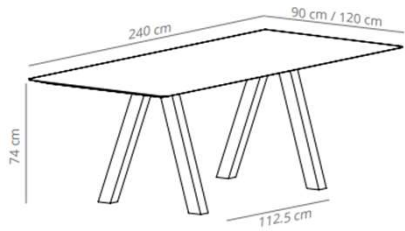

### Table diameter 80

42.1 kg

(x1) 59x55x105 cm (0.34 m<sup>3</sup>)  
(x1) 96x96x7 cm (0.06 m<sup>3</sup>)

TRESTLE TABLE: designed by John Pawson

Table 200 cm

Table 240 cm

SIMPLE TABLE 200, H74cm						
FINISHES		CODE		CODE		SEK
LEGS	TOP		WIDTH 120	WIDTH 90		
stained (oak): matt oak, cognac, ash or wenge	stained	matt oak	TRMSCROA	31.192,40 SEK	VCBTRMS C	24.255,60 SEK
		Ash (black)				32.665,60 SEK
SIMPLE TABLE, 240cm, h74cm						
FINISHES		CODE		CODE		
LEGS	TOP		WIDTH 120	WIDTH 90		
stained (oak): matt oak, cognac, ash or wenge	stained	matt oak	TRMSROA	36.226,80 SEK	VCBTRMS	25.508,40 SEK
		Ash (black)				37.850,80 SEK
lacquered						