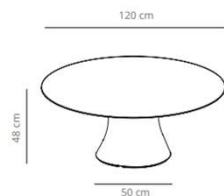

**Table 240x120**

▲ 206 kg  
 📦 (x2) 59x55x89 cm (0.29 m³)  
 (x1) 267x149x27 cm (1.07 m³)

**Table 300x150**

▲ 245.8 kg  
 📦 (x2) 59x55x89 cm (0.29 m³)  
 (x1) 330x180x27 cm (1.6 m³)

**Table 500x150**

▲ 397 kg  
 📦 (x3) 59x55x89 cm (0.29 m³)  
 (x2) 281x176x10 cm (0.49 m³)

**Table diameter 60**

37.2 kg  
 (x1) 59x55x105 cm (0.34 m<sup>3</sup>)  
 (x1) 76x76x7 cm (0.04 m<sup>3</sup>)

**Table diameter 70**

36.4 kg  
 (x1) 59x55x105 cm (0.34 m<sup>3</sup>)  
 (x1) 86x86x7 cm (0.05 m<sup>3</sup>)

### Table diameter 80

42.1 kg

(x1) 59x55x105 cm (0.34 m<sup>3</sup>)  
(x1) 96x96x7 cm (0.06 m<sup>3</sup>)

Table diameter 100

Table diameter 120

 (x1) 59x55x58 cm (0.2 m<sup>3</sup>)  
 (x1) 136x136x7 cm (0.13 m<sup>3</sup>)

CODE		FINISHES			
		BASE	TOP		
VCBCAD100B	CAD100B		stained	matt oak , ash (black)	9.454,00 SEK
VCBCAD100BL	CAD100BCN		compact laminate (black edge)	black or white	7.447,20 SEK
	CAD100BCB		compact laminate (white edge)	white	10.045,60 SEK
CODE		FINISHES			
		BASE	TOP		
VCBCAD120B	CAD120B		stained	matt oak , ash (black)	12.052,40 SEK
VCBCAD120BL	CAD120BCN		compact laminate (black edge)	black or white	10.556,00 SEK
	CAD120BCB		compact laminate (white edge)	white	14.140,40 SEK