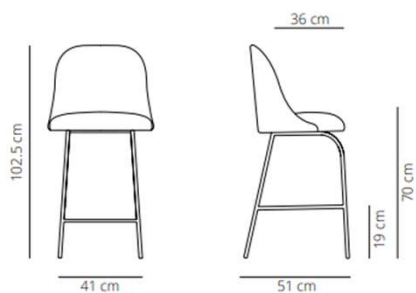

High backrest

12.7 kg

(x1) 57.5x53.5x110cm (0.33 m³)

CODE		FINISHES		SEK
		STRUCTURE	UPHOLSTERY	
FIXED COUNTER STOOL (4 LEGS), LOW BACKREST	ALTAFC-1	black, white or taupe	G1 (COM/COL)	7.087,60 SEK
	ALTAFC-2		G2	7.888,00 SEK
	ALTAFC-3		G3	8.769,60 SEK
	ALTAFC-4		G4	9.860,00 SEK
	ALTAFC-5		G5	11.020,00 SEK
	ALTAFC-1	brass finish	G1 (COM/COL)	12.644,00 SEK
	ALTAFC-2		G2	13.456,00 SEK
	ALTAFC-3		G3	14.314,40 SEK
	ALTAFC-4		G4	15.404,80 SEK
	ALTAFC-5		G5	16.588,00 SEK
				- SEK
CODE		FINISHES		SEK
		STRUCTURE	UPHOLSTERY	
FIXED COUNTER STOOL (4 LEGS), HIGH BACKREST	ALTAFCH-1	black, white or taupe	G1 (COM/COL)	7.238,40 SEK
	ALTAFCH-2		G2	8.108,40 SEK
	ALTAFCH-3		G3	9.129,20 SEK
	ALTAFCH-4		G4	10.370,40 SEK
	ALTAFCH-5		G5	11.692,80 SEK
	ALTAFCH-1	brass finish	G1 (COM/COL)	12.794,80 SEK
	ALTAFCH-2		G2	13.664,80 SEK
	ALTAFCH-3		G3	14.685,60 SEK
	ALTAFCH-4		G4	15.926,80 SEK
	ALTAFCH-5		G5	17.179,60 SEK