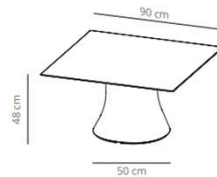

(x1) 59x55x58 cm (0.2 m³)
(x1) 96x96x7 cm (0.06 m³)

CODE		FINISHES			
		BASE	TOP		
VCBCAC70B	CAC70B		stained	matt oak , ash (black)	7.377,60 SEK
VCBCAC70BL	CAC70BCN		compact laminate (black edge)	black or white	6.623,60 SEK
	CAC70BCB		compact laminate (white edge)	white	7.342,80 SEK
CODE		FINISHES			
		BASE	TOP		
VCBCAC80B	CAC80B		stained	matt oak , ash (black)	8.421,60 SEK
VCBCAC80BL	CAC80BCN		compact laminate (black edge)	black or white	7.145,60 SEK
	CAC80BCB		compact laminate (white edge)	white	9.071,20 SEK
CODE		FINISHES			
		BASE	TOP		
		#jREF!			5.359,20 SEK
VCBCAC90B	CAC90B		stained	matt oak , ash (black)	9.674,40 SEK
VCBCAC90BL	CAC90BCN		compact laminate (black edge)	black or white	8.328,80 SEK
	CAC90BCB		compact laminate (white edge)	white	10.161,60 SEK