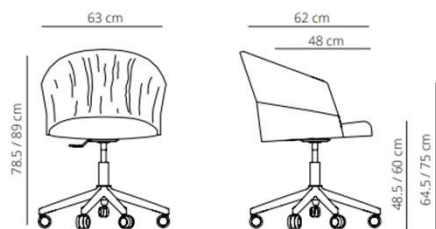

### High backrest stool with armrest

13.8 kg  
 (x1) 57.5x53.5x110cm (0.33 m<sup>3</sup>)

### High backrest

▲ 13.4 kg  
 📦 (x1) 58x54x110cm (0.34 m<sup>3</sup>)

**Soft upholstery**

**Soft upholstery**

▲ 15.2 kg  
 📦 (x1) 66x64x86 cm (0.36 m³)

**Soft upholstery**

▲ 15.7 kg  
 📦 (x1) 66x64x86 cm (0.36 m³)

CODE		FINISHES		PUBLIC PRICE	
		STRUCTURE	UPHOLSTERY		
COPA PYRAMID SWIVEL BASE, SOFT	COPI5-1	black or white	G1 (T/C)	782 €	- SEK
	COPI5-2		G2	822 €	9.071,20 SEK
	COPI5-3		G3	908 €	9.535,20 SEK
	COPI5-4		G4	993 €	10.532,80 SEK
	COPI5-5		G5	1.081 €	11.518,80 SEK
					12.539,60 SEK
					- SEK
CODE		FINISHES		PUBLIC PRICE	
		STRUCTURE	UPHOLSTERY		
COPA PYRAMID SWIVEL BASE WITHH CASTERS, SOFT	COPIRUS-1	black or white	G1 (T/C)	800 €	- SEK
	COPIRUS-2		G2	845 €	9.280,00 SEK
	COPIRUS-3		G3	924 €	9.802,00 SEK
	COPIRUS-4		G4	1.009 €	10.718,40 SEK
	COPIRUS-5		G5	1.104 €	11.704,40 SEK
					12.806,40 SEK
					- SEK
CODE		FINISHES		PUBLIC PRICE	
		STRUCTURE	UPHOLSTERY		
COPA 5 CASTERS BASE WITH ADJUSTABLE HEIGHT, SOFT	COBRS-1	black or white	G1 (T/C)	800 €	- SEK
	COBRS-2		G2	845 €	9.280,00 SEK
	COBRS-3		G3	924 €	9.802,00 SEK
	COBRS-4		G4	1.009 €	10.718,40 SEK
	COBRS-5		G5	1.104 €	11.704,40 SEK
					12.806,40 SEK

### Smooth upholstery

8.8 kg  
 (x1) 100x62x51 cm (0.32 m<sup>3</sup>)