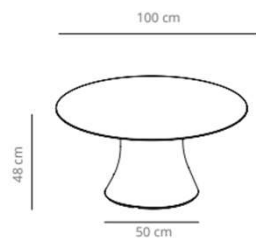

**Table 240x120**

▲ 206 kg  
 📦 (x2) 59x55x89 cm (0.29 m³)  
 (x1) 267x149x27 cm (1.07 m³)

**Table 300x150**

▲ 245.8 kg  
 📦 (x2) 59x55x89 cm (0.29 m³)  
 (x1) 330x180x27 cm (1.6 m³)

**Table 500x150**

▲ 397 kg  
 📦 (x3) 59x55x89 cm (0.29 m³)  
 (x2) 281x176x10 cm (0.49 m³)

**Table diameter 60**

37.2 kg  
 (x1) 59x55x105 cm (0.34 m<sup>3</sup>)  
 (x1) 76x76x7 cm (0.04 m<sup>3</sup>)

**Table diameter 70**

36.4 kg  
 (x1) 59x55x105 cm (0.34 m<sup>3</sup>)  
 (x1) 86x86x7 cm (0.05 m<sup>3</sup>)

### Table diameter 80

42.1 kg

(x1) 59x55x105 cm (0.34 m<sup>3</sup>)  
(x1) 96x96x7 cm (0.06 m<sup>3</sup>)

Table diameter 100

Table diameter 120

 (x1) 59x55x58 cm (0.2 m<sup>3</sup>)  
 (x1) 136x136x7 cm (0.13 m<sup>3</sup>)

CODE		FINISHES			
		BASE	TOP		
VCBCAD100B	CAD100B		stained	matt oak , ash (black)	9.454,00 SEK
VCBCAD100BL	CAD100BCN		compact laminate (black edge)	black or white	7.447,20 SEK
	CAD100BCB		compact laminate (white edge)	white	10.045,60 SEK
CODE		FINISHES			
		BASE	TOP		
VCBCAD120B	CAD120B		stained	matt oak , ash (black)	12.052,40 SEK
VCBCAD120BL	CAD120BCN		compact laminate (black edge)	black or white	10.556,00 SEK
	CAD120BCB		compact laminate (white edge)	white	14.140,40 SEK