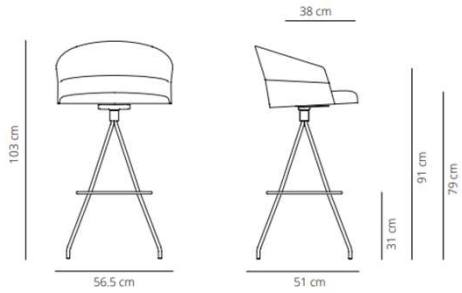

Smooth upholstery

10.2 kg
(x1) 106x62x57 cm (0.37 m³)

CODE		FINISHES		PUBLIC PRICE	- SEK
		STRUCTURE	UPHOLSTERY		
SWIVEL COUNTER STOOL , SMOOTH	COTGCO-1	black or white	G1 (T/C)	718 €	8.328,80 SEK
	COTGCO-2		G2	769 €	8.920,40 SEK
	COTGCO-3		G3	845 €	9.802,00 SEK
	COTGCO-4		G4	907 €	10.521,20 SEK
	COTGCO-5		G5	976 €	11.321,60 SEK
					- SEK
CODE		FINISHES		PUBLIC PRICE	- SEK
		STRUCTURE	UPHOLSTERY		
SWIVEL BAR STOOL , SMOOTH	COTGBAR-1	black or white	G1 (T/C)	718 €	8.328,80 SEK
	COTGBAR-2		G2	769 €	8.920,40 SEK
	COTGBAR-3		G3	845 €	9.802,00 SEK
	COTGBAR-4		G4	907 €	10.521,20 SEK
	COTGBAR-5		G5	976 €	11.321,60 SEK