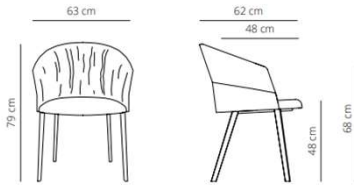

Soft upholstery

▲ 11.2 kg
📦 (x1) 66x64x86 cm (0.36 m³)