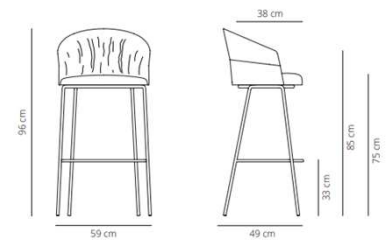

Soft upholstery

▲ 9.2 kg
📦 (x1) 106x62x51 cm (0.33 m³)

CODE	FINISHES		PUBLIC PRICE	
	STRUCTURE	UPHOLSTERY		
FIXED COUNTER STOOL (4 METAL LEGS), SOFT	COT4MECOS-1	G1 (T/C)	659 €	7.644,40 SEK
	COT4MECOS-2	G2	704 €	8.166,40 SEK
	COT4MECOS-3	G3	784 €	9.094,40 SEK
	COT4MECOS-4	G4	862 €	9.999,20 SEK
	COT4MECOS-5	G5	945 €	10.962,00 SEK
				- SEK
CODE	FINISHES		PUBLIC PRICE	
	STRUCTURE	UPHOLSTERY		
FIXED BAR STOOL (4 METAL LEGS), SOFT	COT4MEBARS-1	G1 (T/C)	659 €	7.644,40 SEK
	COT4MEBARS-2	G2	704 €	8.166,40 SEK
	COT4MEBARS-3	G3	784 €	9.094,40 SEK
	COT4MEBARS-4	G4	862 €	9.999,20 SEK
	COT4MEBARS-5	G5	945 €	10.962,00 SEK
				- SEK