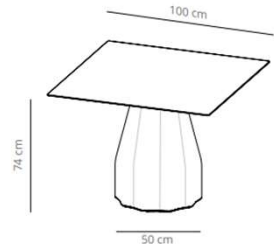

Table 100x100

95.7 kg
(x1) 59x55x89 cm (0.29 m³)
(x1) 116x116x7 cm (0.09 m³)