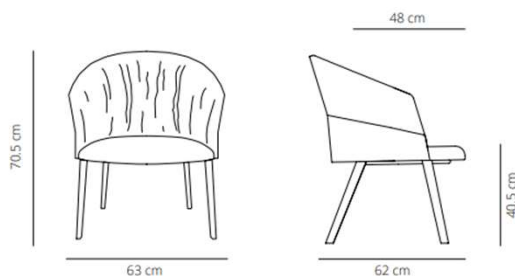

Soft upholstery

CODE		FINISHES		SEK
		STRUCTURE	UPHOLSTERY	
COPA LOUNGE WOODEN BASE, SMOOTH	COBUMA-1	matt oak, cognac, ash and wenge	G1 (T/C)	8.700,00 SEK
	COBUMA-2		G2	9.430,80 SEK
	COBUMA-3		G3	10.300,80 SEK
	COBUMA-4		G4	11.170,80 SEK
	COBUMA-5		G5	12.203,20 SEK
				- SEK
CODE		FINISHES		- SEK
		STRUCTURE	UPHOLSTERY	
COPA LOUNGE WOODEN BASE, SOFT	COBUMAS-1	matt oak, cognac, ash and wenge	G1 (T/C)	9.651,20 SEK
	COBUMAS-2		G2	10.045,60 SEK
	COBUMAS-3		G3	10.869,20 SEK
	COBUMAS-4		G4	11.878,40 SEK
	COBUMAS-5		G5	13.061,60 SEK