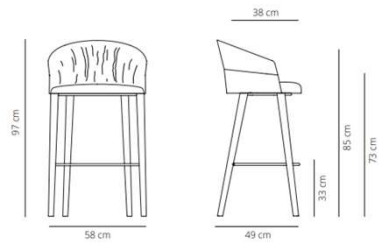

Soft upholstery

▲ 10.1 kg
📦 (x1) 106x62x57 cm (0.37 m³)

CODE		FINISHES		PUBLIC PRICE	- SEK
		STRUCTURE	UPHOLSTERY		
4 SOLID OAK LEGS COUNTER STOOL, SOFT	COT4MACOS-1	matt oak, cognac, ash and wenge	G1 (T/C)	957 €	11.101,20 SEK
	COT4MACOS-2		G2	991 €	11.495,60 SEK
	COT4MACOS-3		G3	1.069 €	12.400,40 SEK
	COT4MACOS-4		G4	1.150 €	13.340,00 SEK
	COT4MACOS-5		G5	1.223 €	14.186,80 SEK
					- SEK

CODE		FINISHES		PUBLIC PRICE	- SEK
		STRUCTURE	UPHOLSTERY		
4 SOLID OAK LEGS BAR STOOL, SOFT	COT4MABARS-1	matt oak, cognac, ash and wenge	G1 (T/C)	957 €	11.101,20 SEK
	COT4MABARS-2		G2	991 €	11.495,60 SEK
	COT4MABARS-3		G3	1.069 €	12.400,40 SEK
	COT4MABARS-4		G4	1.150 €	13.340,00 SEK
	COT4MABARS-5		G5	1.223 €	14.186,80 SEK