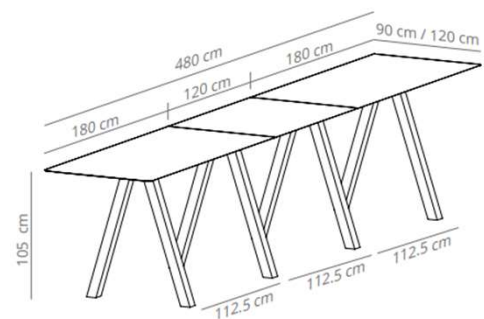

DOUBLE TABLE, 360CM, H105CM

FINISHES		CODE		CODE			
LEGS	TOP	WIDTH 120		WIDTH 90			
stained (oak): matt oak, cognac, ash or wenge	stained	TRMDROAB	59.125,20 SEK	VCBTRMDB	TRMDROB	49.833,60 SEK	
						60.784,00 SEK	50.924,00 SEK
lacquered microtexturized (beech):							

TRIPLE TABLE, 480CM, H105 CM

FINISHES		CODE		CODE			
LEGS	TOP	WIDTH 120		WIDTH 90			
stained (oak): matt oak, cognac, ash or wenge	stained	TRMTROAB	80.063,20 SEK		TRMTROB	67.720,80 SEK	
						82.255,60 SEK	69.263,60 SEK
lacquered