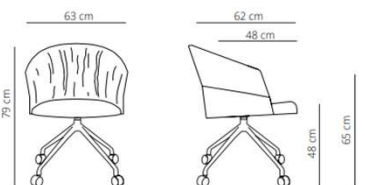

Soft upholstery

▲ 15.2 kg
📦 (x1) 66x64x86 cm (0.36 m³)