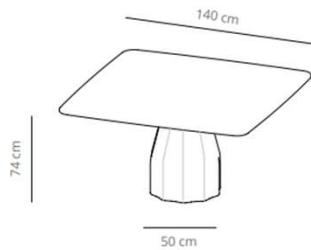

**Table diameter 100**

▲ 67.4 kg  
 📦 (x1) 59x55x89 cm (0.29 m³)  
 📦 (x1) 116x116x7 cm (0.09 m³)

**Table diameter 120**

▲ 96.6 kg  
 📦 (x1) 59x55x89cm (0.29 m³)  
 📦 (x1) 136x136x7 cm (0.13 m³)

**Table diameter 150**

**Table 70x70**

59.8 kg  
 (x1) 59x55x89 cm (0.29 m<sup>3</sup>)  
 (x1) 76x76x7 cm (0.04 m<sup>3</sup>)

**Mesa 80x80**

62.8 kg  
 (x1) 59x55x89 cm (0.29 m<sup>3</sup>)  
 (x1) 96x96x7 cm (0.06 m<sup>3</sup>)

**Table 90x90**

70.3 kg  
 (x1) 59x55x89 cm (0.29 m<sup>3</sup>)  
 (x1) 96x96x7 cm (0.06 m<sup>3</sup>)

CODE		FINISHES			
		BASE	TOP		
VCBBUC7087	BUC70		stained	matt oak, ash (black)	- SEK 6.728,00 SEK
VCBBUC7047	BUC70CN	white, black or taupe	compact laminate (black edge)	white or black	7.516,80 SEK
	BUC70CB		compact laminate (white edge)	white	7.516,80 SEK
					- SEK
CODE		FINISHES			
		BASE	TOP		
VCBBUC8087	BUC80		stained	matt oak, ash (black)	- SEK 7.818,40 SEK
VCBBUC8047	BUC80CN	white, black or taupe	compact laminate (black edge)	white or black	9.349,60 SEK
	BUC80CB		compact laminate (white edge)	white	9.349,60 SEK
					- SEK
CODE		FINISHES			
		BASE	TOP		
VCBBUC9087	BUC90		stained	matt oak, ash (black)	- SEK 8.259,20 SEK
VCBBUC9047	BUC90CN	white, black or taupe	compact laminate (black edge)	white or black	10.451,60 SEK
	BUC90CB		compact laminate (white edge)	white	10.451,60 SEK

**Table 100x100**

95.7 kg  
 (x1) 59x55x89 cm (0.29 m<sup>3</sup>)  
 (x1) 116x116x7 cm (0.09 m<sup>3</sup>)

**Table 140x140**

123.5 kg  
 (x1) 59x55x89 cm (0.29 m<sup>3</sup>)  
 (x1) 147x147x7 cm (0.15 m<sup>3</sup>)