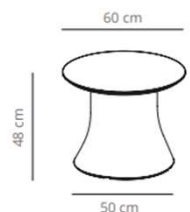

Table diameter 60

Table diameter 70