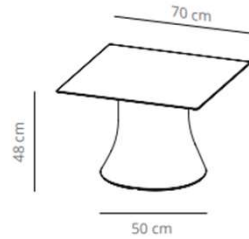

Table 70x70

Table 80x80