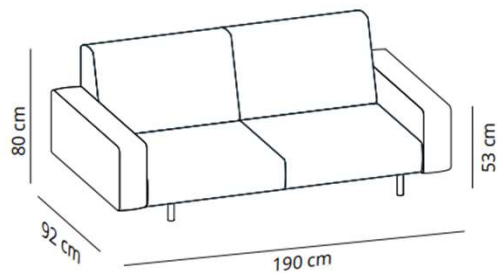

Composition 3

CODE		FINISHES		
VCBSISMPCOMP 2	COMPOSITION SOFA 3	smooth upholstery	G1 (T/C)	36.099,20 SEK
			G2	37.723,20 SEK
			G3	40.182,40 SEK
			G4	42.989,60 SEK
			G5	45.588,00 SEK
		soft upholstery	G1 (T/C)	39.625,60 SEK
			G2	41.226,40 SEK
			G3	44.567,20 SEK
			G4	47.490,40 SEK
			G5	50.576,00 SEK