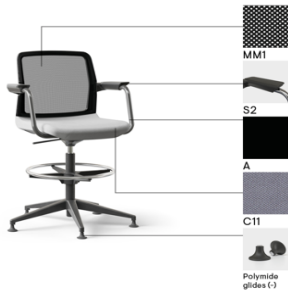

Chairs **WIND**

2023-01-03

Product	Castors	Fabric	Mesh fabric	Armrest pads	Metal
SWA464	-	C11	MM1	S2	A

Dimensions, mm

Description

Width Depth Height Seat height Pack code Item's code

Price, SEK (DAP)

High swivel chair. Mesh upholstered backrest, fabric upholstered seat. Black plastic backrest. Powder-coated steel swivel frame. Black painted height adjustment mechanism. Height adjustable footing. Black 5-star fiberglass reinforced plastic base. With glides.

680 680 930 - 550 - 1175 795 G5A365 **SWA464**

8075 8410 8227 8562 8440 8806

High swivel chair. Mesh upholstered backrest, fabric upholstered seat. Black plastic backrest. Powder-coated steel swivel frame. Polished aluminium height adjustment mechanism. Height adjustable footing. 5-star polished aluminium base. With glides.

680 680 930 - 550 - 1175 795 G5A366 **SWA564**

9202 9476 9324 9629 9507 9750

High swivel chair. Mesh upholstered backrest, fabric upholstered seat. White plastic backrest. Powder-coated steel swivel frame. Polished aluminium height adjustment mechanism. Height adjustable footing. White 5-star fiberglass reinforced plastic base. With glides.

680 680 930 - 550 - 1175 795 G5A367 **SWA664**

8471 8836 8593 8958 8867 9202

High swivel chair. Mesh upholstered backrest, fabric upholstered seat. White plastic backrest. Powder-coated steel swivel frame. Polished aluminium height adjustment mechanism. Height adjustable footing. 5-star polished aluminium base. With glides.

680 680 930 - 550 - 1175 795 G5A368 **SWA764**

9232 9537 9354 9629 9598 9933

Fabric	Leather look/Fabric	Fabric
Berta, Bondai, Era	RNN, Xtreme Plus, Step & Step Melange	Synergy, Velito
AD0 AD1 AD2 AD3 AD9 AD6 AD7 AD8 AI5 AI8 AI0 AI1 AI2 AI3 AI4 AI6 AI7 GE1 GE2 GE3 GE4 GE5 GE6 GE7 GE8 GE9 GF5 GF6 C03 C09 C11 C13 C14 C16 C02 C21 C28 C29 C24 C39 C42 C40 C35 C34 C36	D08 D11 D15 D16 D17 D18 D19 D20 D21 Y38 Y40 Y41 Y42 Y46 Y47 Y48 Y49 Y51 Y52 Y57 Y58 Y59 Y65 Y87 Y94 L01 L07 L11 L15 L17 L02 L04 L06 L08 L10 L12 L16 L18 L20 L28 L24 L26 LY2 L50 L70 L34	S08 S16 S17 S27 S45 S46 S53 S55 S56 S59 S62 S63 S68 S84 S85 S48 S42 S49 S61 S70 S73 S74 S32 S37 GT0 GT1 GT2 GT3 GT4 GT5 GT6 GT7 GT8 GT9 GU1 GU2 GU3 GU4 GU5 GU6 GU8 GU9 GP1 GP3 GP5
Mesh fabric		
MM1 MM2 MM3 MM5 MM6 RM1 RM2 RM3 RM4 RM5 RM6 RM7 RM8 RM9	KM1 KM2 KM3 KM4 KM5	MM1 MM2 MM3 MM5 MM6 RM1 RM2 RM3 RM4 RM5 RM6 RM7 RM8 RM9
Armrest pads		
S2		
Metal part		
E A M T1		
Glides		
-		
Price, SEK (DAP)