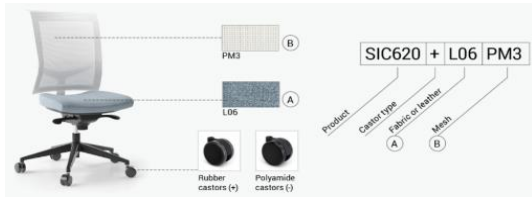

Chairs **EVA.II**

2023-01-03

Seat is upholstered with fabric or leather, backrest - mesh fabric.
Synchro mechanism lockable in 5 positions. Castors for soft or hard floors, ø 65 mm.

Dimensions, mm

Description	Width	Depth	Height	Seat height	Pack code	Item's code	Fabric	Leather look/Fabric	Fabric
							Berta, Bondai, Era	RNN, Xtreme Plus, Step & Step Melange	Synergy, Veito
							AD0 AD1 AD2 AD3 AD9 AD6 AD7 AD8 AI5 AI8 AI0 AI1 AI2 AI3 AI4 AI6 AI7 GE1 GE2 GE3 GE4 GE5 GE6 GE7 GE8 GE9 GF5 GF6 C03 C09 C11 C13 C14 C16 C02 C21 C28 C29 C24 C39 C42 C40 C35 C34 C36	D08 D11 D15 D16 D17 D18 D19 D20 D21 Y38 Y40 Y41 Y42 Y46 Y47 Y48 Y49 Y51 Y52 Y57 Y58 Y59 Y65 Y87 Y94 L01 L07 L11 L15 L17 L02 L04 L06 L08 L10 L12 L16 L18 L20 L28 L24 L26 LY2 L50 L70 L34	S08 S16 S17 S27 S45 S46 S53 S55 S56 S59 S62 S63 S68 S84 S85 S48 S42 S49 S61 S70 S73 S74 S32 S37 GT0 GT1 GT2 GT3 GT4 GT5 GT6 GT7 GT8 GT9 GU1 GU2 GU3 GU4 GU5 GU6 GU8 GU9 GP1 GP3 GP5
							Mesh fabric / Mesh		
							GM8 GM9 PM1 PM2 PM3		
							Castors		
							+ -		
							Price, SEK (DAP)		
SYNCHRO MECHANISM									
Task chair. Plastic chair body in white. Synchro mechanism. Plastic base with fibreglass.	680	680	1025 - 1145	415 - 535	G5A224T97	SIC620	4997	5028	5241
Task chair with lumbar support. Plastic chair body in white. Synchro mechanism. Plastic base with fibreglass.	680	680	1025 - 1145	415 - 535	G5A233T97	SIC720	5058	5119	5363
Task chair. Plastic chair body in white. Synchro mechanism. 5 star die-cast polished aluminium base.	680	680	1025 - 1145	415 - 535	G5A224M10	SIC820	5698	5759	5911
Task chair with lumbar support. Plastic chair body in white. Synchro mechanism. 5 star die-cast polished aluminium base.	680	680	1025 - 1145	415 - 535	G5A233M10	SIC920	5789	5820	6064
SYNCHRO MECHANISM (WITH SIDE TENSION)									
Task chair. Plastic chair body in white. Synchro mechanism with side tension. Plastic base with fibreglass.	680	680	1025 - 1145	415 - 535	G5A225T97	SIC030	5393	5454	5759
Task chair with lumbar support. Plastic chair body in white. Synchro mechanism with side tension. Plastic base with fibreglass.	680	680	1025 - 1145	415 - 535	G5A234T97	SIC130	5454	5576	5820