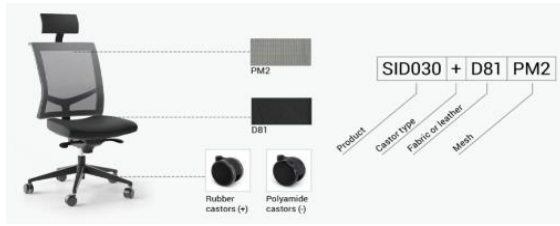

Seat is upholstered with fabric or leather, backrest - mesh fabric.
Synchro mechanism lockable in 5 positions. Castors for soft or hard floors, ø 65 mm.

Dimensions, mm

Description	Width	Depth	Height	Seat height	Pack code	Item's code	Price, SEK (DAP)		
							Mesh fabric / Mesh	G8 G9 PM1 PM2 PM3	Castors

SYNCHRO MECHANISM (WITH SIDE TENSION)

Task chair. Plastic chair body in black. Synchro mechanism with side tension. 5 star die-cast polished aluminium base.	680	680	1025 - 1145	415 - 535	G5A221M10	SIC830	5850	6033	6155
Task chair with lumbar support. Plastic chair body in black. Synchro mechanism with side tension. 5 star die-cast polished aluminium base.	680	680	1025 - 1145	415 - 535	G5A236M10	SIC930	5942	6155	6216

SYNCHRO MECHANISM

Executive chair with soft polyurethane headrest. Plastic chair body in black. Synchro mechanism. Plastic base with fibreglass.	680	680	1250 - 1370	415 - 535	G5A222T97	SID030	5149	5241	5515
Executive chair with lumbar support and soft polyurethane headrest. Plastic chair body in black. Synchro mechanism. Plastic base with fibreglass.	680	680	1250 - 1370	415 - 535	G5A227T97	SID230	5271	5363	5698
Executive chair with soft polyurethane headrest. Plastic chair body in black. Synchro mechanism. 5 star die-cast polished aluminium base.	680	680	1250 - 1370	415 - 535	G5A222M10	SID330	6033	6185	6246
Executive chair with lumbar support and soft polyurethane headrest. Plastic chair body in black. Synchro mechanism. 5 star die-cast polished aluminium base.	680	680	1250 - 1370	415 - 535	G5A227M10	SID430	6185	6246	6368