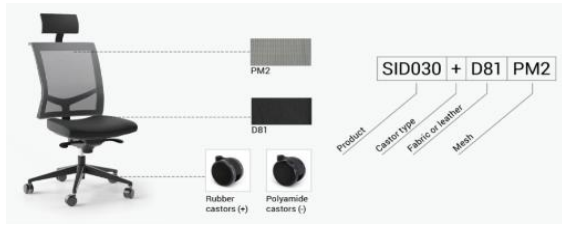

Seat is upholstered with fabric or leather, backrest - mesh fabric.
Synchro mechanism lockable in 5 positions. Castors for soft or hard floors, ø 65 mm.

Dimensions, mm

Description	Width	Depth	Height	Seat height	Pack code	Item's code	Price, SEK (DAP)		
							Mesh fabric / Mesh	G88 G89 PM1 PM2 PM3	Castors

SYNCHRO MECHANISM

	Task chair. Plastic chair body in black. Synchro mechanism. Plastic base with fibreglass.	680	680	1025 - 1145	415 - 535	G5A220T97	SIC220	4510	4601	4967
	Task chair with lumbar support. Plastic chair body in black. Synchro mechanism. Plastic base with fibreglass.	680	680	1025 - 1145	415 - 535	G5A226T97	SIC430	4601	4723	5028
	Task chair. Plastic chair body in black. Synchro mechanism. 5 star die-cast polished aluminium base.	680	680	1025 - 1145	415 - 535	G5A220M10	SIC530	5363	5424	5515
	Task chair with lumbar support. Plastic chair body in black. Synchro mechanism. 5 star die-cast polished aluminium base.	680	680	1025 - 1145	415 - 535	G5A226M10	SIC630	5424	5515	5698

SYNCHRO MECHANISM (WITH SIDE TENSION)

	Task chair. Plastic chair body in black. Synchro mechanism with side tension. Plastic base with fibreglass.	680	680	1025 - 1145	415 - 535	G5A221T97	SIC520	5028	5119	5393
	Task chair with lumbar support. Plastic chair body in black. Synchro mechanism with side tension. Plastic base with fibreglass.	680	680	1025 - 1145	415 - 535	G5A236T97	SIC730	5119	5241	5454