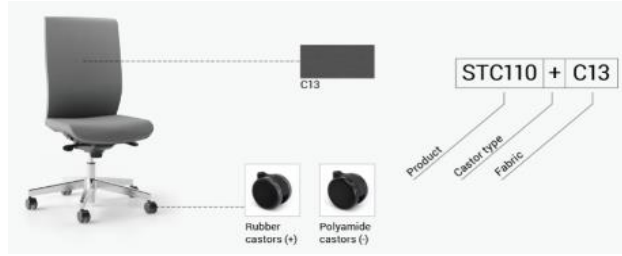

Chairs **AURA**

2023-01-03

Dimensions, mm

Description

Width
Depth
Height
Seat height

Pack code Item's code

Price, SEK (DAP)

Description	Width	Depth	Height	Seat height	Pack code	Item's code	Fabric			
							Berta, Bondai, Era	RNN, Xtreme Plus, Step & Step Melange	Synergy, Velito	Genuine leather
Task chair. Backrest adjustable in height; synchronous mechanism; lockable in 5 positions, with anti-shock system and body-weight adjustment; plastic base with fibreglass; castors for soft or hard floors, ø 65 mm.	700	700	1045 - 1175	410 - 530	G5A370T97	STC010	6094	6368	7343	10329
Task chair. Backrest adjustable in height; synchronous mechanism; lockable in 5 positions, with anti-shock system and body-weight adjustment; base in polished aluminium; castors for soft or hard floors, ø 65 mm.	700	700	1045 - 1175	410 - 530	G5A370M10	STC110	6947	7282	8166	11182
Task chair. Backrest adjustable in height; seat in depth; synchronous mechanism; lockable in 5 positions, with anti-shock system and body-weight adjustment; plastic base with fibreglass; castors for soft or hard floors, ø 65 mm.	700	700	1045 - 1175	410 - 530	G5A372T97	STC020	6642	7039	7953	10969
Task chair. Backrest adjustable in height, seat in depth; synchronous mechanism; lockable in 5 positions, with anti-shock system and body-weight adjustment; base in polished aluminium; castors for soft or hard floors, ø 65 mm.	700	700	1045 - 1175	410 - 530	G5A372M10	STC120	7282	7648	8562	11518

Fabric	Leather look/Fabric	Fabric	Genuine leather
Berta, Bondai, Era	RNN, Xtreme Plus, Step & Step Melange	Synergy, Velito	DNN
AD0 AD1 AD2 AD3 AD9 AD6 AD7 AD8 A15 A18 A10 A11 A12 A13 A14 A16 A17 GE1 GE2 GE3 GE4 GE5 GE6 GE7 GE8 GE9 GF5 GF6 C03 C09 C11 C13 C14 C16 C02 C21 C28 C29 C24 C39 C42 C40 C35 C34 C36	D08 D11 D15 D16 D17 D18 D19 D20 D21 Y38 Y40 Y41 Y42 Y46 Y47 Y48 Y49 Y51 Y52 Y57 Y58 Y59 Y65 Y87 Y94 L01 L07 L11 L15 L17 L02 L04 L06 L08 L10 L12 L16 L18 L20 L28 L24 L26 L Y2 L50 L70 L34	S08 S16 S17 S27 S45 S46 S53 S55 S56 S59 S62 S63 S68 S84 S85 S48 S42 S49 S61 S70 S73 S74 S32 S37 GT0 GT1 GT2 GT3 GT4 GT5 GT6 GT7 GT8 GT9 GU1 GU2 GU3 GU4 GU5 GU6 GU8 GU9 GP1 GP3 GP5	D81 D85 D86 D88 D97

Castors
+ -

Price, SEK (DAP)