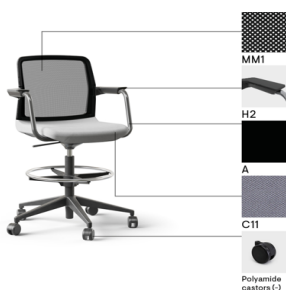

Chairs **WIND**

2023-01-03

SWA454 - **C11** **MM1** **H2** **A**

Product Castors Fabric Mesh fabric Armrest pads Metal

Fabric		Leather look/Fabric		Fabric	
Berta, Bondai, Era		RNN, Xtreme Plus, Step & Step Melange		Synergy, Velito	
AD0 AD1 AD2 AD3 AD9 AD6 AD7 AD8 AI5 AI8 AI0 AI1 AI2 AI3 AI4 AI6 AI7	D08 D11 D15 D16 D17 D18 D19 D20 D21 Y38 Y40 Y41 Y42 Y46 Y47 Y48 Y49 Y51 Y52 Y57 Y58 Y59 Y65 Y87 Y94	S08 S16 S17 S27 S45 S46 S53 S55 S56 S59 S62 S63 S68 S84 S85 S48 S42 S49 S61 S70 S73 S74 S32 S37 GT0 GT1 GT2 GT3 GT4 GT5 GT6 GT7 GT8 GT9 GU1 GU2 GU3 GU4 GU5 GU6 GU8 GU9 GP1 GP3 GP5			
Mesh fabric					
MM1 MM2 MM3 MM5 MM6 RM1 RM2 RM3 RM4 RM5 RM6 RM7 RM8 RM9	MM1 MM2 MM3 MM5 MM6 RM1 RM2 RM3 RM4 RM5 RM6 RM7 RM8 RM9	MM1 MM2 MM3 MM5 MM6 RM1 RM2 RM3 RM4 RM5 RM6 RM7 RM8 RM9	MM1 MM2 MM3 MM5 MM6 RM1 RM2 RM3 RM4 RM5 RM6 RM7 RM8 RM9	MM1 MM2 MM3 MM5 MM6 RM1 RM2 RM3 RM4 RM5 RM6 RM7 RM8 RM9	MM1 MM2 MM3 MM5 MM6 RM1 RM2 RM3 RM4 RM5 RM6 RM7 RM8 RM9
Armrest pads					
H2					
Metal part					
E A M T1					
Castors					
+ -					
Price, SEK (DAP)					

Description	Width	Depth	Height	Seat height	Pack code	Item's code	Price, SEK (DAP)							
High swivel chair. Mesh upholstered backrest, fabric upholstered seat. Black plastic backrest. Powder-coated steel swivel frame. Black painted height adjustment mechanism. Height adjustable footing. Black 5-star fiberglass reinforced plastic base. 65 mm sit stop castors.	680	680	965 - 1210	585 - 830	G5A356	SWA454	7678	8014	7922	8196	8075	8349		
High swivel chair. Mesh upholstered backrest, fabric upholstered seat. Black plastic backrest. Powder-coated steel swivel frame. Polished aluminium height adjustment mechanism. Height adjustable footing. 5-star polished aluminium base. 65 mm sit stop castors.	680	680	965 - 1210	585 - 830	G5A357	SWA554	8836	9111	8958	9232	9202	9507		
High swivel chair. Mesh upholstered backrest, fabric upholstered seat. White plastic backrest. Powder-coated steel swivel frame. Polished aluminium height adjustment mechanism. Height adjustable footing. White 5-star fiberglass reinforced plastic base. 65 mm sit stop castors.	680	680	965 - 1210	585 - 830	G5A358	SWA654	8166	8471	8349	8593	8562	8867		
High swivel chair. Mesh upholstered backrest, fabric upholstered seat. White plastic backrest. Powder-coated steel swivel frame. Polished aluminium height adjustment mechanism. Height adjustable footing. 5-star polished aluminium base. 65 mm sit stop castors.	680	680	965 - 1210	585 - 830	G5A359	SWA754	8928	9202	9111	9385	9263	9598