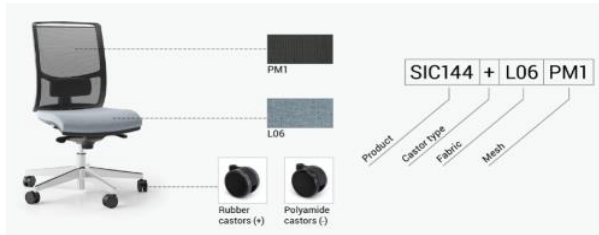

Fabric				Leather look/Fabric				Fabric				Genuine leather			
		Berta, Bondai, Era				RNN, Xtreme Plus, Step & Step Melange				Synergy, Velito				DNN			
		AD0 AD1 AD2 AD3 AD9 AD6 AD7 AD8 AI5 AI8 AI0 AI1 AI2 AI3 AI4 AI6 AI7 GE1 GE2 GE3 GE4 GE5 GE6 GE7 GE8 GE9 GF5 GF6 C03 C09 C11 C13 C14 C16 C02 C21 C28 C29 C24 C39 C42 C40 C35 C34 C36				D08 D11 D15 D16 D17 D18 D19 D20 D21 Y38 Y40 Y41 Y42 Y46 Y47 Y48 Y49 Y51 Y52 Y57 Y58 Y59 Y65 Y87 Y94 L01 L07 L11 L15 L17 L02 L04 L06 L08 L10 L12 L16 L18 L20 L28 L24 L26 LY2 L50 L70 L34				S08 S16 S17 S27 S45 S46 S53 S55 S56 S59 S62 S63 S68 S84 S85 S48 S42 S49 S61 S70 S73 S74 S32 S37 GT0 GT1 GT2 GT3 GT4 GT5 GT6 GT7 GT8 GT9 GU1 GU2 GU3 GU4 GU5 GU6 GU8 GU9 GP1 GP3 GP5				D81 D85 D86 D88 D97			
		Mesh				PM1 PM2				Castors				+ -			
		Price, SEK (DAP)															
Description		Width	Depth	Height	Seat height	Pack code	Item's code										
SYNCHRO MECHANISM																	
	Task chair. Synchro mechanism. Plastic base with fibreglass.	675	675	1085 - 1175	420 - 540	G5A150T97	SIC020		5789	5850	5942	6582					
	Task chair. Synchro mechanism. Base in polished aluminium.	675	675	1085 - 1175	420 - 540	G5A150M10	SIC120		6429	6551	6642	7282					
	Task chair with fully adjustable lumbar support and seat depth. Synchro mechanism. Plastic base with fibreglass.	675	675	1085 - 1175	420 - 540	G5A160T97	SIC044		6947	7039	7160	7800					
	Task chair with fully adjustable lumbar support and seat depth. Synchro mechanism. Base in polished aluminium.	675	675	1085 - 1175	420 - 540	G5A160M10	SIC144		7618	7800	7922	8532					
SYNCHRO MECHANISM (WITH SIDE TENSION)																	
	Task chair. Synchro mechanism with side tension. Plastic base with fibreglass.	675	675	1085 - 1175	420 - 540	G5A151T97	SIC320		6216	6246	6338	7039					
	Task chair. Synchro mechanism with side tension. Base in polished aluminium.	675	675	1085 - 1175	420 - 540	G5A151M10	SIC420		6947	7008	7100	7770					

Seat and headrest is upholstered with fabric or leather, backrest - mesh.
Synchro mechanism, lockable in 5 positions. Castors for soft or hard floors, ø 65 mm.

Dimensions, mm