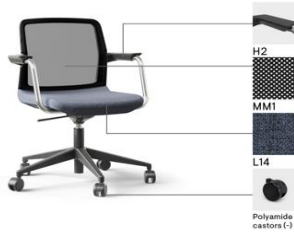

Chairs **WIND**

2023-01-03

SWA014	-	L14	MM1	H2
Product	Castors	Fabric	Mesh fabric	Armrest pads

Dimensions, mm

Description	Width	Depth	Height	Seat height	Pack code	Item's code

Fabric	Leather look/Fabric	Fabric
Berta, Bondai, Era	RNN, Xtreme Plus, Step & Step Melange	Synergy, Velito
AD0 AD1 AD2 AD3 AD9 AD6 AD7 AD8 AI5 AI8 AI0 AI1 AI2 AI3 AI4 AI6 AI7 GE1 GE2 GE3 GE4 GE5 GE6 GE7 GE8 GE9 GF5 GF6 C03 C09 C11 C13 C14 C16 C02 C21 C28 C29 C24 C39 C42 C40 C35 C34 C36	D08 D11 D15 D16 D17 D18 D19 D20 D21 Y38 Y40 Y41 Y42 Y46 Y47 Y48 Y49 Y51 Y52 Y57 Y58 Y59 Y65 Y87 Y94 L01 L07 L11 L15 L17 L02 L04 L06 L08 L10 L12 L16 L18 L20 L28 L24 L26 LY2 L50 L70 L34	S08 S16 S17 S27 S45 S46 S53 S55 S56 S59 S62 S63 S68 S84 S85 S48 S42 S49 S61 S70 S73 S74 S32 S37 GT0 GT1 GT2 GT3 GT4 GT5 GT6 GT7 GT8 GT9 GU1 GU2 GU3 GU4 GU5 GU6 GU8 GU9 GP1 GP3 GP5

Mesh fabric					
MM1 MM2 MM3 MM5 MM6 RM1 RM2 RM3 RM4 RM5 RM6 RM7 RM8 RM9	KM1 KM2 KM3 KM4 KM5	MM1 MM2 MM3 MM5 MM6 RM1 RM2 RM3 RM4 RM5 RM6 RM7 RM8 RM9	KM1 KM2 KM3 KM4 KM5	MM1 MM2 MM3 MM5 MM6 RM1 RM2 RM3 RM4 RM5 RM6 RM7 RM8 RM9	KM1 KM2 KM3 KM4 KM5

Armrest pads					
H2					
Castors					
+ -					

Price, SEK (DAP)					

Visitor chair. Mesh upholstered backrest, fabric upholstered seat. Black plastic backrest. Chromed steel swivel frame. Black painted height adjustment mechanism. Black 5-star fiberglass reinforced plastic base. 65 mm castors.	680	680	830 - 950	450 - 570	G5A386	SWA014	6033	6246	6185	6460	6368	6612
Visitor chair. Mesh upholstered backrest, fabric upholstered seat. Black plastic backrest. Chromed steel swivel frame. Polished aluminium height adjustment mechanism. 5-star polished aluminium base. 65 mm castors.	680	680	830 - 950	450 - 570	G5A376	SWA114	7008	7282	7160	7435	7374	7678
Visitor chair. Mesh upholstered backrest, fabric upholstered seat. White plastic backrest. Chromed steel swivel frame. Polished aluminium height adjustment mechanism. White 5-star fiberglass reinforced plastic base. 65 mm castors.	680	680	830 - 950	450 - 570	G5A387	SWA214	6307	6582	6490	6856	6642	7008
Visitor chair. Mesh upholstered backrest, fabric upholstered seat. White plastic backrest. Chromed steel swivel frame. Polished aluminium height adjustment mechanism. 5-star polished aluminium base. 65 mm castors.	680	680	830 - 950	450 - 570	G5A377	SWA314	7100	7404	7252	7557	7435	7770