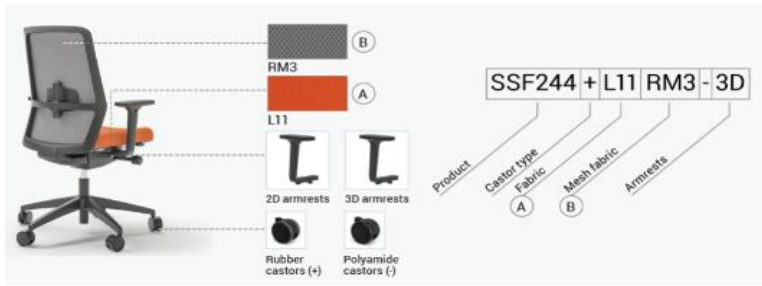

Chairs **SURF**

2023-01-03

Dimensions, mm

Description

Width
Depth
Height
Seat height

Pack code Item's code

Fabric	Leather look/Fabric	Fabric	
Berta, Bondai, Era	RNN, Xtreme Plus, Step & Step Melange	Synergy, Velito	
AD0 AD1 AD2 AD3 AD9 AD6 AD7 AD8 A15 A18 A10 A11 A12 A13 A14 A16 A17 GE1 GE2 GE3 GE4 GE5 GE6 GE7 GE8 GE9 GF5 GF6 C03 C09 C11 C13 C14 C16 C02 C21 C28 C29 C24 C39 C42 C40 C35 C34 C36	D08 D11 D15 D16 D17 D18 D19 D20 D21 Y38 Y40 Y41 Y42 Y46 Y47 Y48 Y49 Y51 Y52 Y57 Y58 Y59 Y65 Y87 Y94 L01 L07 L11 L15 L17 L02 L04 L06 L08 L10 L12 L16 L18 L20 L28 L24 L26 LY2 L50 L70 L34	S08 S16 S17 S27 S45 S46 S53 S55 S56 S59 S62 S63 S68 S84 S85 S48 S42 S49 S61 S70 S73 S74 S32 S37 GT0 GT1 GT2 GT3 GT4 GT5 GT6 GT7 GT8 GT9 GU1 GU2 GU3 GU4 GU5 GU6 GU8 GU9 GP1 GP3 GP5	
Backrest upholstery			
Mesh fabric			
RM1 RM2 RM3 RM4 RM5 RM6 RM7 RM8 RM9			
Armrests			
2D	3D	2D 3D	2D 3D
Castors			
+ -			
Price, SEK (DAP)			

Task chair with armrests. Mesh upholstered backrest, fabric upholstered seat. Black plastic chair frame and height adjustable lumbar support. Slide seat. Synchro mechanism with backrest locking. Black 5-star fiberglass reinforced plastic base with castors.

705 705 995 - 1115 420 - 540

G5A395T97 **SSF244**

8471	8867	8714	9111	8928	9263

Task chair with armrests. Mesh upholstered backrest, fabric upholstered seat. Black plastic chair frame and height adjustable lumbar support. Slide seat. Synchro mechanism with backrest locking. Polished aluminium 5 star base with castors.

705 705 995 - 1115 420 - 540

G5A395M10 **SSF344**

9507	9872	9659	10055	9903	10299

Task chair with armrests. Mesh upholstered backrest, fabric upholstered seat. White plastic chair frame and height adjustable lumbar support. Slide seat. Synchro mechanism with backrest locking. White 5-star fiberglass reinforced plastic base with castors.

705 705 995 - 1115 420 - 540

G5A397T90 **SSF644**

8989	9507	9232	9659	9476	9903

Task chair with armrests. Mesh upholstered backrest, fabric upholstered seat. White plastic chair frame and height adjustable lumbar support. Slide seat. Synchro mechanism with backrest locking. Polished aluminium 5 star base with castors.

705 705 995 - 1115 420 - 540

G5A397M10 **SSF744**

9872	10268	10055	10421	10299	10604