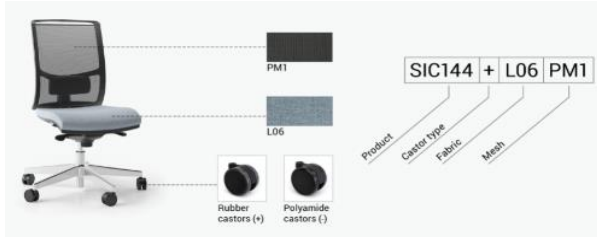

Fabric				Leather look/Fabric				Fabric				Genuine leather			
		Berta, Bondai, Era				RNN, Xtreme Plus, Step & Step Melange				Synergy, Velito				DNN			
		AD0 AD1 AD2 AD3 AD9 AD6 AD7 AD8 AI5 AI8 AI0 AI1 AI2 AI3 AI4 AI6 AI7 GE1 GE2 GE3 GE4 GE5 GE6 GE7 GE8 GE9 GF5 GF6 C03 C09 C11 C13 C14 C16 C02 C21 C28 C29 C24 C39 C42 C40 C35 C34 C36				D08 D11 D15 D16 D17 D18 D19 D20 D21 Y38 Y40 Y41 Y42 Y46 Y47 Y48 Y49 Y51 Y52 Y57 Y58 Y59 Y65 Y87 Y94 L01 L07 L11 L15 L17 L02 L04 L06 L08 L10 L12 L16 L18 L20 L28 L24 L26 LY2 L50 L70 L34				S08 S16 S17 S27 S45 S46 S53 S55 S56 S59 S62 S63 S68 S84 S85 S48 S42 S49 S61 S70 S73 S74 S32 S37 GT0 GT1 GT2 GT3 GT4 GT5 GT6 GT7 GT8 GT9 GU1 GU2 GU3 GU4 GU5 GU6 GU8 GU9 GP1 GP3 GP5				D81 D85 D86 D88 D97			
		Mesh				PM1 PM2				Castors				+ -			
		Price, SEK (DAP)															
Description		Width	Depth	Height	Seat height	Pack code	Item's code										
SYNCHRO MECHANISM (WITH SIDE TENSION)																	
	Task chair with fully adjustable lumbar support and seat depth. Synchro mechanism with side tension. Plastic base with fibreglass.	675	675	1085 - 1175	420 - 540	G5A161T97	SIC224		7404	7496	7648	8288					
	Task chair with fully adjustable lumbar support and seat depth. Synchro mechanism with side tension. Base in polished aluminium.	675	675	1085 - 1175	420 - 540	G5A161M10	SIC424		8075	8227	8410	8958					
OPTIONAL																	
	Fixed and height adjustable headrest upholstered with fabric or leather	280	153	295		G5Z006	SZZ006		884	914	1006	1036					
	Fixed black plastic armrests (2pcs.)	240	190	300		G5D015T970	SZZ001-A		1036								
	3D (three directions) height adjustable armrests (2pcs.)	244	220	295		G5D009	SZZ106-A		1310								

Seat and headrest is upholstered with fabric or leather, backrest - mesh.
Synchro mechanism, lockable in 5 positions. Castors for soft or hard floors, ø 65 mm.

Dimensions, mm

Width
Depth
Height
Seat height

Pack code Item's code

Price, SEK (DAP)