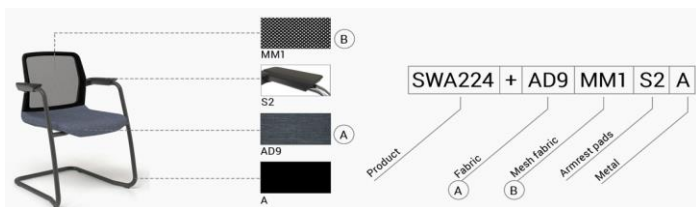

Chairs **WIND**

2023-01-03

Dimensions, mm

Description	Width	Depth	Height	Seat height	Pack code	Item's code	Price, SEK (DAP)					
							Fabric		Leather look/Fabric		Fabric	
Visitor chair. Mesh upholstered backrest, fabric upholstered seat. Black plastic backrest. Chromed steel cantilever frame.	630	555	835	455	G5A283	SWA024	4875	5119	5028	5302	5271	5576
Visitor chair. Mesh upholstered backrest, fabric upholstered seat. White plastic backrest. Chromed steel cantilever frame.	630	555	835	455	G5A285	SWA124	4997	5271	5119	5393	5363	5637
Visitor chair. Mesh upholstered backrest, fabric upholstered seat. Black plastic backrest. Chromed steel 4-leg frame.	630	550	835	455	G5A287	SWA004	4906	5149	5058	5363	5302	5637
Visitor chair. Mesh upholstered backrest, fabric upholstered seat. White plastic backrest. Chromed steel 4-leg frame.	630	550	835	455	G5A289	SWA104	5028	5302	5149	5424	5393	5698