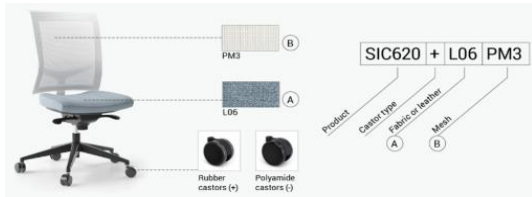

Chairs **EVA.II**

2023-01-03

Seat is upholstered with fabric or leather, backrest - mesh fabric.
Synchro mechanism lockable in 5 positions. Castors for soft or hard floors, ø 65 mm.

Dimensions, mm

Description	Width	Depth	Height	Seat height	Pack code	Item's code	Price, SEK (DAP)

SYNCHRO MECHANISM (WITH SIDE TENSION)

Description	Width	Depth	Height	Seat height	Pack code	Item's code	Price, SEK (DAP)
Task chair. Plastic chair body in white. Synchro mechanism with side tension. 5 star die-cast polished aluminium base.	680	680	1025 - 1145	415 - 535	G5A225M10	SIC230	6064 6216 6429
Task chair with lumbar support. Plastic chair body in white. Synchro mechanism with side tension. 5 star die-cast polished aluminium base.	680	680	1025 - 1145	415 - 535	G5A234M10	SIC330	6216 6307 6551

OPTIONAL

							Price, SEK (DAP)
Fixed plastic armrests (2pcs.)	190	300	250		G5D026T970	SZZ008-A	548
Height adjustable armrests (2pcs.)	200	248	250 - 320		G5D022T900	SZZ100-E	762

Fabric	Leather look/Fabric	Fabric
Berta, Bondai, Era	RNN, Xtreme Plus, Step & Step Melange	Synergy, Veilito
AD0 AD1 AD2 AD3 AD9 AD6 AD7 AD8 AI5 AI8 AI0 AI1 AI2 AI3 AI4 AI6 AI7 GE1 GE2 GE3 GE4 GE5 GE6 GE7 GE8 GE9 GF5 GF6 C03 C09 C11 C13 C14 C16 C02 C21 C28 C29 C24 C39 C42 C40 C35 C34 C36	D08 D11 D15 D16 D17 D18 D19 D20 D21 Y38 Y40 Y41 Y42 Y46 Y47 Y48 Y49 Y51 Y52 Y57 Y58 Y59 Y65 Y87 Y94 L01 L07 L11 L15 L17 L02 L04 L06 L08 L10 L12 L16 L18 L20 L28 L24 L26 LY2 L50 L70 L34	S08 S16 S17 S27 S45 S46 S53 S55 S56 S59 S62 S63 S68 S84 S85 S48 S42 S49 S61 S70 S73 S74 S32 S37 GT0 GT1 GT2 GT3 GT4 GT5 GT6 GT7 GT8 GT9 GU1 GU2 GU3 GU4 GU5 GU6 GU8 GU9 GP1 GP3 GP5
Mesh fabric / Mesh		
GM8 GM9 PM1 PM2 PM3		
Castors		
+ -		
Price, SEK (DAP)