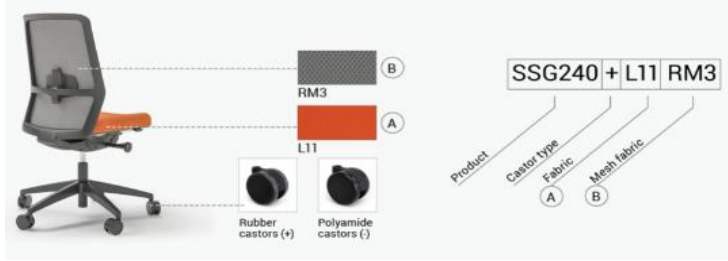

Chairs **SURF**

2023-01-03

Dimensions, mm

Width
Depth
Height
Seat height

Description

Pack code

Item's code

Fabric	Leather look/Fabric	Fabric
Berta, Bondai, Era	RNN, Xtreme Plus, Step & Step Melange	Synergy, Velito
AD0 AD1 AD2 AD3 AD9 AD6 AD7 AD8 AI5 AI8 AI0 AI1 AI2 AI3 AI4 AI6 AI7 GE1 GE2 GE3 GE4 GE5 GE6 GE7 GE8 GE9 GF5 GF6 C03 C09 C11 C13 C14 C16 C02 C21 C28 C29 C24 C39 C42 C40 C35 C34 C36	D08 D11 D15 D16 D17 D18 D19 D20 D21 Y38 Y40 Y41 Y42 Y46 Y47 Y48 Y49 Y51 Y52 Y57 Y58 Y59 Y65 Y87 Y94 L01 L07 L11 L15 L17 L02 L04 L06 L08 L10 L12 L16 L18 L20 L28 L24 L26 LY2 L50 L70 L34	S08 S16 S17 S27 S45 S46 S53 S55 S56 S59 S62 S63 S68 S84 S85 S48 S42 S49 S61 S70 S73 S74 S32 S37 GT0 GT1 GT2 GT3 GT4 GT5 GT6 GT7 GT8 GT9 GU1 GU2 GU3 GU4 GU5 GU6 GU8 GU9 GP1 GP3 GP5

Backrest upholstery

Mesh fabric

RM1 RM2 RM3 RM4 RM5 RM6 RM7 RM8 RM9

Castors

+ -

Price, SEK (DAP)

Task chair. Mesh upholstered backrest, fabric upholstered seat. Black plastic chair frame and height adjustable lumbar support. Slide seat. Synchro mechanism with backrest travel limiter. Black 5-star fiberglass reinforced plastic base with castors.	705	705	995 - 1115	420 - 540	G5A399T97	SSG240	7221	7404	7618
Task chair. Mesh upholstered backrest, fabric upholstered seat. Black plastic chair frame and height adjustable lumbar support. Slide seat. Synchro mechanism with backrest travel limiter. Polished aluminium 5 star base with castors.	705	705	995 - 1115	420 - 540	G5A399M10	SSG340	8166	8410	8593
Task chair. Mesh upholstered backrest, fabric upholstered seat. White plastic chair frame and height adjustable lumbar support. Slide seat. Synchro mechanism with backrest travel limiter. White 5-star fiberglass reinforced plastic base with castors.	705	705	995 - 1115	420 - 540	G5A406T90	SSG640	7678	7953	8135
Task chair. Mesh upholstered backrest, fabric upholstered seat. White plastic chair frame and height adjustable lumbar support. Slide seat. Synchro mechanism with backrest travel limiter. Polished aluminium 5 star base with castors.	705	705	995 - 1115	420 - 540	G5A406M10	SSG740	8562	8806	8958