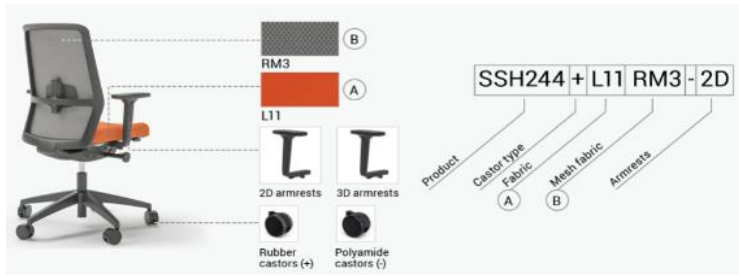

Chairs **SURF**

2023-01-03

Dimensions, mm

Description

Width
Depth
Height
Seat height

Pack code Item's code

Price, SEK (DAP)

Description	Width	Depth	Height	Seat height	Pack code	Item's code	Price, SEK (DAP)					
							2D	3D	2D	3D	2D	3D
Task chair with armrests. Mesh upholstered backrest, fabric upholstered seat. Black plastic chair frame and height adjustable lumbar support. Slide seat. Synchro mechanism with backrest travel limiter. Black 5-star fiberglass reinforced plastic base with castors.	705	705	995 - 1115	420 - 540	G5A408T97	SSH244	8806	9141	8958	9324	9202	9537
Task chair with armrests. Mesh upholstered backrest, fabric upholstered seat. Black plastic chair frame and height adjustable lumbar support. Slide seat. Synchro mechanism with backrest travel limiter. Polished aluminium 5 star base with castors.	705	705	995 - 1115	420 - 540	G5A408M10	SSH344	9720	10116	9994	10329	10147	10512
Task chair with armrests. Mesh upholstered backrest, fabric upholstered seat. White plastic chair frame and height adjustable lumbar support. Slide seat. Synchro mechanism with backrest travel limiter. White 5-star fiberglass reinforced plastic base with castors.	705	705	995 - 1115	420 - 540	G5A423T90	SSH644	9263	9720	9507	9994	9659	10147
Task chair with armrests. Mesh upholstered backrest, fabric upholstered seat. White plastic chair frame and height adjustable lumbar support. Slide seat. Synchro mechanism with backrest travel limiter. Polished aluminium 5 star base with castors.	705	705	995 - 1115	420 - 540	G5A423M10	SSH744	10116	10390	10329	10543	10512	10725

Fabric	Leather look/Fabric	Fabric			
Berta, Bondai, Era	RNN, Xtreme Plus, Step & Step Melange	Synergy, Velito			
AD0 AD1 AD2 AD3 AD9 AD6 AD7 AD8 AI5 AI8 AI0 AI1 AI2 AI3 AI4 AI6 AI7 GE1 GE2 GE3 GE4 GE5 GE6 GE7 GE8 GE9 GF5 GF6 C03 C09 C11 C13 C14 C16 C02 C21 C28 C29 C24 C39 C42 C40 C35 C34 C36	D08 D11 D15 D16 D17 D18 D19 D20 D21 Y38 Y40 Y41 Y42 Y46 Y47 Y48 Y49 Y51 Y52 Y57 Y58 Y59 Y65 Y87 Y94 L01 L07 L11 L15 L17 L02 L04 L06 L08 L10 L12 L16 L18 L20 L28 L24 L26 LY2 L50 L70 L34	S08 S16 S17 S27 S45 S46 S53 S55 S56 S59 S62 S63 S68 S84 S85 S48 S42 S49 S61 S70 S73 S74 S32 S37 GT0 GT1 GT2 GT3 GT4 GT5 GT6 GT7 GT8 GT9 GU1 GU2 GU3 GU4 GU5 GU6 GU8 GU9 GP1 GP3 GP5			
Backrest upholstery					
Mesh fabric					
RM1 RM2 RM3 RM4 RM5 RM6 RM7 RM8 RM9					
Armrests					
2D	3D	2D	3D	2D	3D
Castors					
+ -