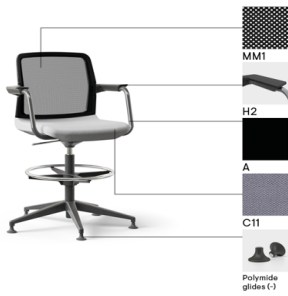

Chairs **WIND**

2023-01-03

SWA464 - **C11** **MM1** **H2** **A**

Product Castors Fabric Mesh fabric Armrest pads Metal

Fabric		Leather look/Fabric		Fabric	
Berta, Bondai, Era		RNN, Xtreme Plus, Step & Step Melange		Synergy, Velito	
AD0 AD1 AD2 AD3 AD9 AD6 AD7 AD8 AI5 AI8 AI0 AI1 AI2 AI3 AI4 AI6 AI7	D08 D11 D15 D16 D17 D18 D19 D20 D21 Y38 Y40 Y41 Y42 Y46 Y47 Y48 Y49 Y51 Y52 Y57 Y58 Y59 Y65 Y87 Y94	S08 S16 S17 S27 S45 S46 S53 S55 S56 S59 S62 S63 S68 S84 S85 S48 S42 S49 S61 S70 S73 S74 S32 S37 GT0 GT1 GT2 GT3 GT4 GT5 GT6 GT7 GT8 GT9 GU1 GU2 GU3 GU4 GU5 GU6 GU8 GU9 GP1 GP3 GP5			
Mesh fabric					
MM1 MM2 MM3 MM5 MM6 RM1 RM2 RM3 RM4 RM5 RM6 RM7 RM8 RM9	MM1 MM2 MM3 MM5 MM6 RM1 RM2 RM3 RM4 RM5 RM6 RM7 RM8 RM9	MM1 MM2 MM3 MM5 MM6 RM1 RM2 RM3 RM4 RM5 RM6 RM7 RM8 RM9	MM1 MM2 MM3 MM5 MM6 RM1 RM2 RM3 RM4 RM5 RM6 RM7 RM8 RM9	MM1 MM2 MM3 MM5 MM6 RM1 RM2 RM3 RM4 RM5 RM6 RM7 RM8 RM9	MM1 MM2 MM3 MM5 MM6 RM1 RM2 RM3 RM4 RM5 RM6 RM7 RM8 RM9
Armrest pads					
H2					
Metal part					
E A M T1					
Glides					
-					
Price, SEK (DAP)					

Description Width Depth Height Seat height Pack code Item's code

High swivel chair. Mesh upholstered backrest, fabric upholstered seat. Black plastic backrest. Powder-coated steel swivel frame. Black painted height adjustment mechanism. Height adjustable footing. Black 5-star fiberglass reinforced plastic base. With glides.	680	680	930 - 1175	550 - 795	G5A365	SWA464	7618	7953	7800	8075	8014	8227
High swivel chair. Mesh upholstered backrest, fabric upholstered seat. Black plastic backrest. Powder-coated steel swivel frame. Polished aluminium height adjustment mechanism. Height adjustable footing. 5-star polished aluminium base. With glides.	680	680	930 - 1175	550 - 795	G5A366	SWA564	8684	8989	8836	9141	8989	9263
High swivel chair. Mesh upholstered backrest, fabric upholstered seat. White plastic backrest. Powder-coated steel swivel frame. Polished aluminium height adjustment mechanism. Height adjustable footing. White 5-star fiberglass reinforced plastic base. With glides.	680	680	930 - 1175	550 - 795	G5A367	SWA664	8044	8349	8166	8440	8410	8714
High swivel chair. Mesh upholstered backrest, fabric upholstered seat. White plastic backrest. Powder-coated steel swivel frame. Polished aluminium height adjustment mechanism. Height adjustable footing. 5-star polished aluminium base. With glides.	680	680	930 - 1175	550 - 795	G5A368	SWA764	8806	9111	8928	9202	9141	9476