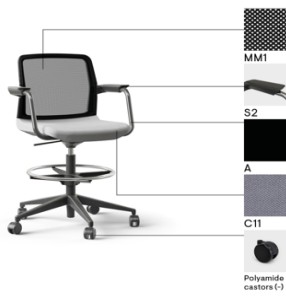

Chairs **WIND**

2023-01-03

SWA454 - **C11** **MM1** **S2** **A**

Product Castors Fabric Mesh fabric Armrest pads Metal

Fabric		Leather look/Fabric		Fabric	
Berta, Bondai, Era		RNN, Xtreme Plus, Step & Step Melange		Synergy, Velito	
AD0 AD1 AD2 AD3 AD9 AD6 AD7 AD8 AI5 AI8 AI0 AI1 AI2 AI3 AI4 AI6 AI7	D08 D11 D15 D16 D17 D18 D19 D20 D21 Y38 Y40 Y41 Y42 Y46 Y47 Y48 Y49 Y51 Y52 Y57 Y58 Y59 Y65 Y87 Y94	S08 S16 S17 S27 S45 S46 S53 S55 S56 S59 S62 S63 S68 S84 S85 S48 S42 S49 S61 S70 S73 S74 S32 S37 GT0 GT1 GT2 GT3 GT4 GT5 GT6 GT7 GT8 GT9 GU1 GU2 GU3 GU4 GU5 GU6 GU8 GU9 GP1 GP3 GP5			
Mesh fabric					
MM1 MM2 MM3 MM5 MM6 RM1 RM2 RM3 RM4 RM5 RM6 RM7 RM8 RM9	KM1 KM2 KM3 KM4 KM5	MM1 MM2 MM3 MM5 MM6 RM1 RM2 RM3 RM4 RM5 RM6 RM7 RM8 RM9	KM1 KM2 KM3 KM4 KM5	MM1 MM2 MM3 MM5 MM6 RM1 RM2 RM3 RM4 RM5 RM6 RM7 RM8 RM9	KM1 KM2 KM3 KM4 KM5
Armrest pads					
S2					
Metal part					
E A M T1					
Castors					
+ -					
Price, SEK (DAP)					

Description Width Depth Height Seat height Pack code Item's code

High swivel chair. Mesh upholstered backrest, fabric upholstered seat. Black plastic backrest. Powder-coated steel swivel frame. Black painted height adjustment mechanism. Height adjustable footing. Black 5-star fiberglass reinforced plastic base. 65 mm sit stop castors.	680	680	965 - 1210	585 - 830	G5A356	SWA454	8166	8471	8349	8684	8532	8836
High swivel chair. Mesh upholstered backrest, fabric upholstered seat. Black plastic backrest. Powder-coated steel swivel frame. Polished aluminium height adjustment mechanism. Height adjustable footing. 5-star polished aluminium base. 65 mm sit stop castors.	680	680	965 - 1210	585 - 830	G5A357	SWA554	9324	9537	9476	9720	9659	9994
High swivel chair. Mesh upholstered backrest, fabric upholstered seat. White plastic backrest. Powder-coated steel swivel frame. Polished aluminium height adjustment mechanism. Height adjustable footing. White 5-star fiberglass reinforced plastic base. 65 mm sit stop castors.	680	680	965 - 1210	585 - 830	G5A358	SWA654	8593	8958	8836	9111	9080	9354
High swivel chair. Mesh upholstered backrest, fabric upholstered seat. White plastic backrest. Powder-coated steel swivel frame. Polished aluminium height adjustment mechanism. Height adjustable footing. 5-star polished aluminium base. 65 mm sit stop castors.	680	680	965 - 1210	585 - 830	G5A359	SWA754	9354	9629	9537	9903	9720	10055