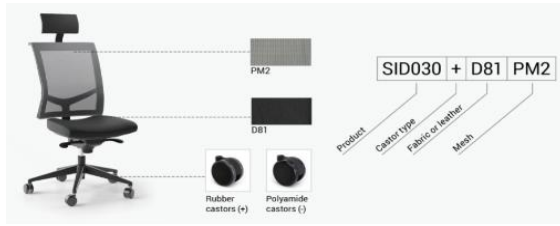

Seat is upholstered with fabric or leather, backrest - mesh fabric.
Synchro mechanism lockable in 5 positions. Castors for soft or hard floors, ø 65 mm.

Dimensions, mm

Description	Width	Depth	Height	Seat height	Pack code	Item's code	Price, SEK (DAP)		
							Fabric	Leather look/Fabric	Fabric
							Berta, Bondai, Era	RNN, Xtreme Plus, Step & Step Melange	Synergy, Velito
							AD0 AD1 AD2 AD3 AD9 AD6 AD7 AD8 AI5 AI8 AI0 AI1 AI2 AI3 AI4 AI6 AI7 GE1 GE2 GE3 GE4 GE5 GE6 GE7 GE8 GE9 GF5 GF6 C03 C09 C11 C13 C14 C16 C02 C21 C28 C29 C24 C39 C42 C40 C35 C34 C36	D08 D11 D15 D16 D17 D18 D19 D20 D21 Y38 Y40 Y41 Y42 Y46 Y47 Y48 Y49 Y51 Y52 Y57 Y58 Y59 Y65 Y87 Y94 L01 L07 L11 L15 L17 L02 L04 L06 L08 L10 L12 L14 L16 L18 L20 L28 L24 L26 LY2 L50 L70 L34	S08 S16 S17 S27 S45 S46 S53 S55 S56 S59 S62 S63 S68 S84 S85 S48 S42 S49 S61 S70 S73 S74 S32 S37 GT0 GT1 GT2 GT3 GT4 GT5 GT6 GT7 GT8 GT9 GU1 GU2 GU3 GU4 GU5 GU6 GU8 GU9 GP1 GP3 GP5
							Mesh fabric / Mesh		
							GM8 GM9 PM1 PM2 PM3		
							Castors		
							+ -		

SYNCHRO MECHANISM (WITH SIDE TENSION)									
Description	Width	Depth	Height	Seat height	Pack code	Item's code	Fabric	Leather look/Fabric	Fabric
Executive chair with soft polyurethane headrest. Plastic chair body in black. Synchro mechanism with side tension. Plastic base with fibreglass.	680	680	1250 - 1370	415 - 535	G5A223T97	SID130	5698	5759	6064
Executive chair with lumbar support and soft polyurethane headrest. Synchro mechanism with side tension. Plastic base with fibreglass.	680	680	1250 - 1370	415 - 535	G5A237T97	SID530	5759	5820	6185
Executive chair with soft polyurethane headrest. Synchro mechanism with side tension. 5 star die-cast polished aluminium base.	680	680	1250 - 1370	415 - 535	G5A223M10	SID630	6551	6612	6764
Executive chair with lumbar support and soft polyurethane headrest. Synchro mechanism with side tension. 5 star die-cast polished aluminium base.	680	680	1250 - 1370	415 - 535	G5A237M10	SID730	6612	6764	6856

OPTIONAL									
Image	Description	Width	Depth	Height	Pack code	Item's code	Fabric	Leather look/Fabric	Fabric
	Fixed armrests (2pcs.)	165	230	275	G5D011T970	SZZ000-A		305	
	Fixed plastic armrests (2pcs.)	190	300	250	G5D026T970	SZZ008-A		548	
	Height adjustable armrests (2pcs.)	200	248	250 - 320	G5D013T970	SZZ100-A		548	
	2D (two directions) adjustable armrests with soft polyurethane pads (2pcs.)	160	230	300 - 395	G5D014T970	SZZ101-A		1036