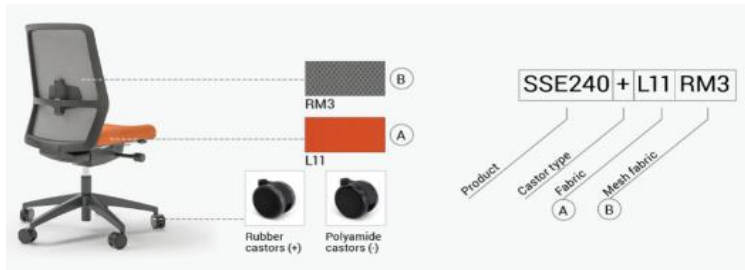

Dimensions, mm

Description

Width
Depth
Height
Seat height

Pack code

Item's code

Fabric   Leather look/Fabric   Fabric

Berta, Bondai, Era   RNN, Xtreme Plus, Step & Step Melange   Synergy, Velito

AD0 AD1 AD2 AD3 AD9 AD6 AD7 AD8 AI5 AI8 AI0 AI1 AI2 AI3 AI4 AI6 AI7 GE1 GE2 GE3 GE4 GE5 GE6 GE7 GE8 GE9 GF5 GF6 C03 C09 C11 C13 C14 C16 C02 C21 C28 C29 C24 C39 C42 C40 C35 C34 C36	D08 D11 D15 D16 D17 D18 D19 D20 D21 Y38 Y40 Y41 Y42 Y46 Y47 Y48 Y49 Y51 Y52 Y57 Y58 Y59 Y65 Y87 Y94 L01 L07 L11 L15 L17 L02 L04 L06 L08 L10 L12 L16 L18 L20 L28 L24 L26 LY2 L50 L70 L34	S08 S16 S17 S27 S45 S46 S53 S55 S56 S59 S62 S63 S68 S84 S85 S48 S42 S49 S61 S70 S73 S74 S32 S37 GT0 GT1 GT2 GT3 GT4 GT5 GT6 GT7 GT8 GT9 GU1 GU2 GU3 GU4 GU5 GU6 GU8 GU9 GP1 GP3 GP5

Backrest upholstery

Mesh fabric

RM1 RM2 RM3 RM4 RM5 RM6 RM7 RM8 RM9

Castors

+ -

Price, SEK (DAP)

Task chair. Mesh upholstered backrest, fabric upholstered seat. Black plastic chair frame and height adjustable lumbar support. Slide seat. Synchro mechanism with backrest locking. Black 5-star fiberglass reinforced plastic base with castors.	705	705	995 - 1115	420 - 540	G5A391T97	SSE240	7008	7221	7404
Task chair. Mesh upholstered backrest, fabric upholstered seat. Black plastic chair frame and height adjustable lumbar support. Slide seat. Synchro mechanism with backrest locking. Polished aluminium 5 star base with castors.	705	705	995 - 1115	420 - 540	G5A391M10	SSE340	8014	8166	8410
Task chair. Mesh upholstered backrest, fabric upholstered seat. White plastic chair frame and height adjustable lumbar support. Slide seat. Synchro mechanism with backrest locking. White 5-star fiberglass reinforced plastic base with castors.	705	705	995 - 1115	420 - 540	G5A393T90	SSE640	7526	7678	7953
Task chair. Mesh upholstered backrest, fabric upholstered seat. White plastic chair frame and height adjustable lumbar support. Slide seat. Synchro mechanism with backrest locking. Polished aluminium 5 star base with castors.	705	705	995 - 1115	420 - 540	G5A393M10	SSE740	8349	8562	8806