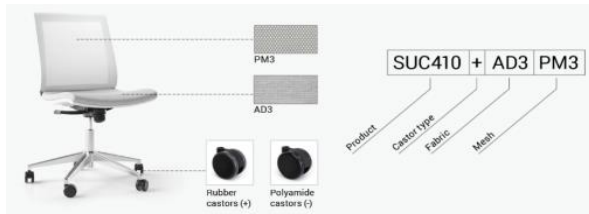

Back in elastic mesh, highly breathable
Tilting mechanism lockable in 4 position, tension adjustment of back and seat angle according to body weight.
Gas lift seat height adjustment, seat moulded with foam rubber.
Castors for soft or hard floors, ø 65 mm.

Dimensions, mm

Description	Width	Depth	Height	Seat height	Pack code	Item's code	Price, SEK (DAP)										
							Mesh fabric				Genuine leather						
							GM8	GM9	PM1	PM2	PM3						
							+ -										
Task chair. Plastic chair body in black. 5 star black nylon base with strenghtening steel cone.	680	680	900 - 1020	380 - 500	G5B200	SUC010	2255	4266	2407	4449	2499	4510	3535	5546			
							G5C008T97		2011		2011		2011		2011		
Task chair with lumbar support. Plastic chair body in black. 5 star black nylon base with strenghtening steel cone.	680	680	900 - 1020	380 - 500	G5B202	SUC510	2285	4327	2499	4510	2620	4631	3687	5698			
							G5C008T97		2011		2011		2011		2011		
Task chair. Plastic chair body in black. 5 star die-cast polished aluminium base.	680	680	900 - 1020	380 - 500	G5B200	SUC210	2255	5028	2407	5180	2499	5271	3535	6307			
							G5C008M10		2773		2773		2773		2773		
Task chair with lumbar support. Plastic chair body in black. 5 star die-cast polished aluminium base.	680	680	900 - 1020	380 - 500	G5B202	SUC610	2285	5058	2499	5271	2620	5393	3687	6460			
							G5C008M10		2773		2773		2773		2773		
Task chair. Plastic chair body in white. 5 star black nylon base with strenghtening steel cone.	680	680	900 - 1020	380 - 500	G5B201	SUC110	2499	4510	2651	4662	2803	4845	3870	5911			
							G5C008T97		2011		2011		2011		2011		
Task chair with lumbar support. Plastic chair body in white. 5 star black nylon base with strenghtening steel cone.	680	680	900 - 1020	380 - 500	G5B203	SUC710	2620	4631	2803	4845	2895	4906	4053	6064			
							G5C008T97		2011		2011		2011		2011