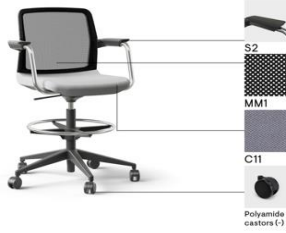

Chairs **WIND**

2023-01-03

SWA054	-	C11	MM1	S2
Product	Castors	Fabric	Mesh fabric	Armrest pads

Fabric		Leather look/Fabric		Fabric	
Berta, Bondai, Era		RNN, Xtreme Plus, Step & Step Melange		Synergy, Velito	
AD0 AD1 AD2 AD3 AD9 AD6 AD7 AD8 AI5 AI8 AI0 AI1 AI2 AI3 AI4 AI6 AI7	D08 D11 D15 D16 D17 D18 D19 D20 D21 Y38 Y40 Y41 Y42 Y46 Y47 Y48 Y49 Y51 Y52 Y57 Y58 Y59 Y65 Y87 Y94	S08 S16 S17 S27 S45 S46 S53 S55 S56 S59 S62 S63 S68 S84 S85 S48 S42 S49 S61 S70 S73 S74 S32 S37 GT0 GT1 GT2 GT3 GT4 GT5 GT6 GT7 GT8 GT9 GU1 GU2 GU3 GU4 GU5 GU6 GU8 GU9 GP1 GP3 GP5			
GE1 GE2 GE3 GE4 GE5 GE6 GE7 GE8 GE9 GF5 GF6	L01 L07 L11 L15 L17 L02 L04 L06 L08 L10 L12 L16 L18 L20 L28 L24 L26 LY2 L50 L70 L34				
C03 C09 C11 C13 C14 C16 C02 C21 C28 C29 C24 C39 C42 C40 C35 C34 C36					
Mesh fabric					
MM1 MM2 MM3 MM5 MM6 RM1 RM2 RM3 RM4 RM5 RM6 RM7 RM8 RM9	MM1 MM2 MM3 MM5 MM6 RM1 RM2 RM3 RM4 RM5 RM6 RM7 RM8 RM9	MM1 MM2 MM3 MM5 MM6 RM1 RM2 RM3 RM4 RM5 RM6 RM7 RM8 RM9	MM1 MM2 MM3 MM5 MM6 RM1 RM2 RM3 RM4 RM5 RM6 RM7 RM8 RM9	MM1 MM2 MM3 MM5 MM6 RM1 RM2 RM3 RM4 RM5 RM6 RM7 RM8 RM9	MM1 MM2 MM3 MM5 MM6 RM1 RM2 RM3 RM4 RM5 RM6 RM7 RM8 RM9
Armrest pads					
S2					
Castors					
+ -					
Price, SEK (DAP)					

Dimensions, mm

Description Width Depth Height Seat height Pack code Item's code

High swivel chair. Mesh upholstered backrest, fabric upholstered seat. Black plastic backrest. Chromed steel swivel frame. Black painted height adjustment mechanism. Height adjustable footing. Black 5-star reinforced plastic base with fiberglass. 65 mm sit stop castors.	680	680	965 - 1210	585 - 830	G5A338	SWA054	8410	8684	8532	8836	8806	9080
High swivel chair. Mesh upholstered backrest, fabric upholstered seat. Black plastic backrest. Chromed steel swivel frame. Polished aluminium height adjustment mechanism. Height adjustable footing. 5-star polished aluminium base. 65 mm sit stop castors.	680	680	965 - 1210	585 - 830	G5A339	SWA154	9476	9750	9629	9994	9933	10147
High swivel chair. Mesh upholstered backrest, fabric upholstered seat. White plastic backrest. Chromed steel swivel frame. Polished aluminium height adjustment mechanism. Height adjustable footing. White 5-star fiberglass reinforced plastic base. 65 mm sit stop castors.	680	680	965 - 1210	585 - 830	G5A388	SWA254	8867	9141	9080	9354	9232	9537
High swivel chair. Mesh upholstered backrest, fabric upholstered seat. White plastic backrest. Chromed steel swivel frame. Polished aluminium height adjustment mechanism. Height adjustable footing. 5-star polished aluminium base. 65 mm sit stop castors.	680	680	965 - 1210	585 - 830	G5A349	SWA354	9598	9933	9720	10025	9994	10268