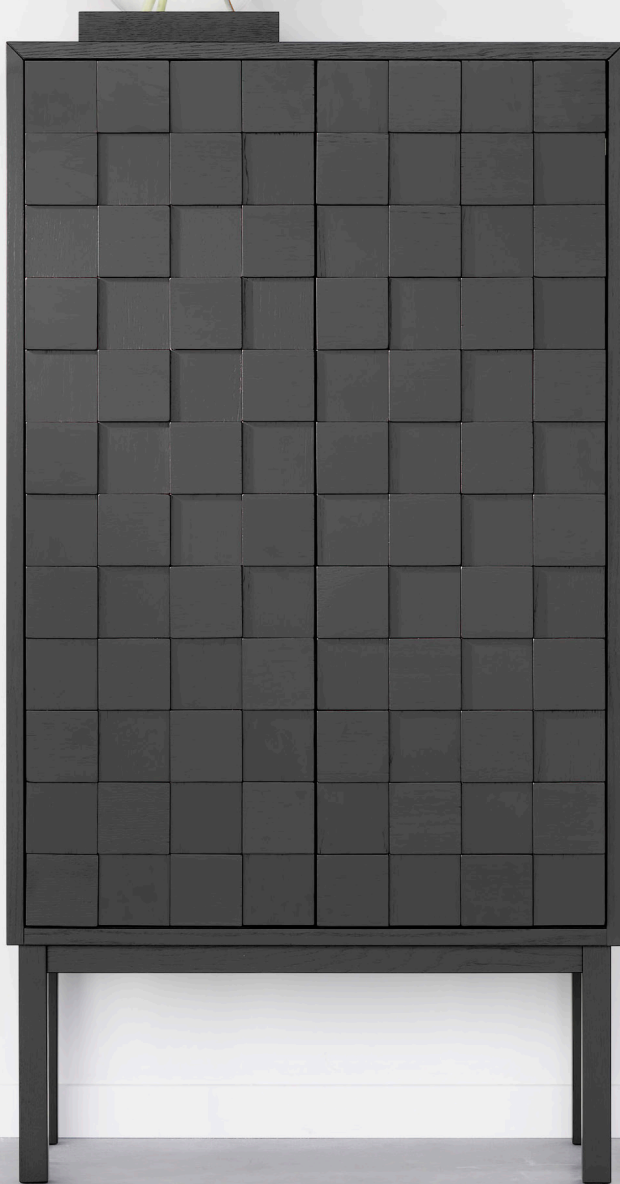

A2

CONTRACT PRISLISTA SVERIGE 2021

... with love from Småland, Sweden