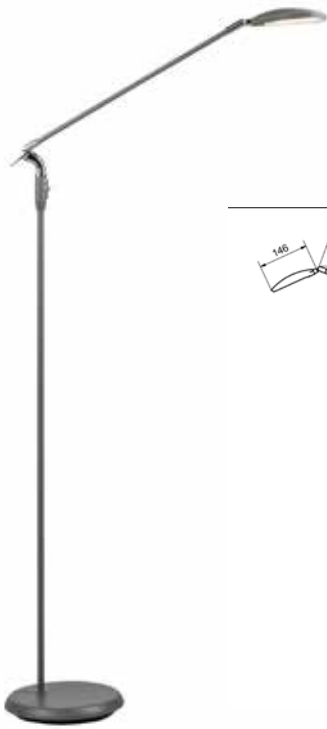

# FOLD

Unique details and materials make Fold an advanced product. Casted fittings and pushed details defines solid craftsmanship to express the idea of metal embracing the light.

Design: Joakim Fihn

Art.no	1577
Category	Pendant
Material	Metal
Cord length	3 m
Voltage	230V/12V
Socket	Integretad LED
Wattage max	62W
Classification	
IP Class	IP20
Lenght mm	1000 mm
Width	132 mm
Kelvin	3000K
Lumen	6850 lm
Mounting	Fixed installation
Light source included	Yes

Art.no	Color	Price SEK
1577210	Antracite/white	6 079.00
1577214	Antracite/sand	6 079.00
1577219	Antracite/Concrete	6 079.00

**BELID**  
LIGHT FROM SWEDEN

# SPECTRA

The design on Spectra is minimalistic and fits in many environments. Cast aluminium parts provides maximum cooling, for better durability and longer lifetime.

Design: Joakim Fihn

Art.no	3054
Category	Floor lamp
Material	Metal
Voltage	230V/12V
Socket	Integrated LED
Wattage max	9W
Energy Class	A+
Classification	
IP Class	IP20
Height mm	1156 mm
Light source included	Yes
Cord	2,5 m
Kelvin	3000K
Switch	Dimmer on switch

# SPECTRA

The design on Spectra is minimalistic and fits in many environments. Cast aluminium parts provides maximum cooling, for better durability and longer lifetime.

Design: Belid Design

Art.no	4054
Category	Table lamp
Material	Metal
Voltage	230V/12V
Socket	Integrated LED
Wattage max	9W
Energy Class	A+
Classification	
IP Class	IP20
Height mm	549 mm
Light source included	Yes
Cord	2,5 m
Kelvin	3000K
Switch	Dimmer on switch