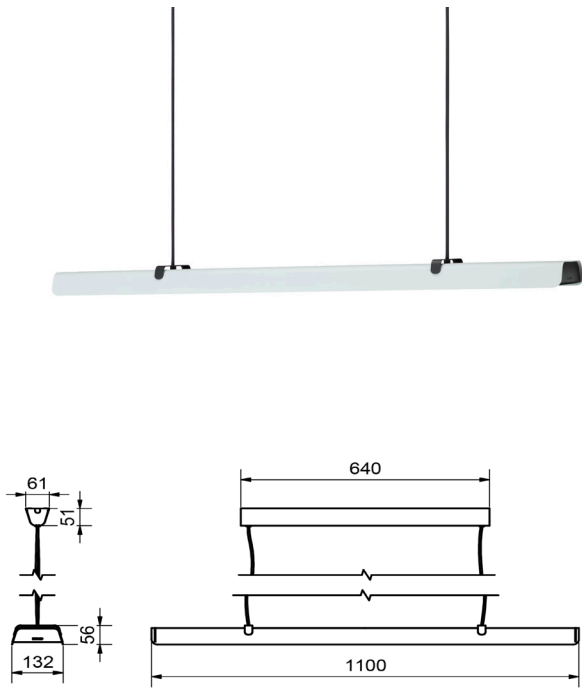

# FOLD

Unique details and materials make Fold an advanced product. Casted fittings and pushed details defines solid craftsmanship to express the idea of metal embracing the light.

Design: Joakim Fihn

Art.no	1577
Category	Pendant
Material	Metal
Cord length	3 m
Voltage	230V/12V
Socket	Integretad LED
Wattage max	62W
Classification	
IP Class	IP20
Lenght mm	1000 mm
Width	132 mm
Kelvin	3000K
Lumen	6850 lm
Mounting	Fixed installation
Light source included	Yes

# SPECTRA

The design on Spectra is minimalistic and fits in many environments. Cast aluminium parts provides maximum cooling, for better durability and longer lifetime.

Design: Joakim Fihn

Art.no	3054
Category	Floor lamp
Material	Metal
Voltage	230V/12V
Socket	Integrated LED
Wattage max	9W
Energy Class	A+
Classification	
IP Class	IP20
Height mm	1156 mm
Light source included	Yes
Cord	2,5 m
Kelvin	3000K
Switch	Dimmer on switch

# SPECTRA

The design on Spectra is minimalistic and fits in many environments. Cast aluminium parts provides maximum cooling, for better durability and longer lifetime.

Design: Belid Design

Art.no	4054
Category	Table lamp
Material	Metal
Voltage	230V/12V
Socket	Integrated LED
Wattage max	9W
Energy Class	A+
Classification	
IP Class	IP20
Height mm	549 mm
Light source included	Yes
Cord	2,5 m
Kelvin	3000K
Switch	Dimmer on switch