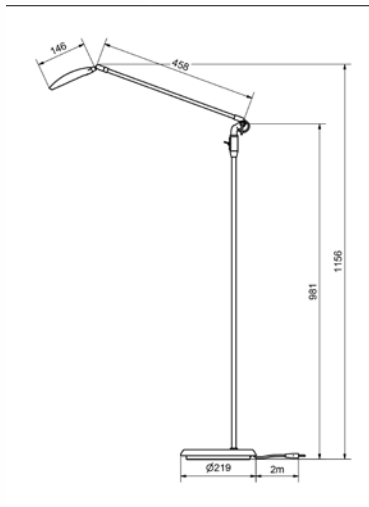

# FOLD

Unique details and materials make Fold an advanced product. Casted fittings and pushed details defines solid craftsmanship to express the idea of metal embracing the light.

Design: Joakim Fihn

Art.no	1577
Category	Pendant
Material	Metal
Cord length	3 m
Voltage	230V/12V
Socket	Integretad LED
Wattage max	62W
Classification	
IP Class	IP20
Lenght mm	1000 mm
Width	132 mm
Kelvin	3000K
Lumen	6850 lm
Mounting	Fixed installation
Light source included	Yes

# SPECTRA

The design on Spectra is minimalistic and fits in many environments. Cast aluminium parts provides maximum cooling, for better durability and longer lifetime.

Design: Joakim Fihn

Art.no	3054
Category	Floor lamp
Material	Metal
Voltage	230V/12V
Socket	Integrated LED
Wattage max	9W
Energy Class	A+
Classification	
IP Class	IP20
Height mm	1156 mm
Light source included	Yes
Cord	2,5 m
Kelvin	3000K
Switch	Dimmer on switch

# SPECTRA

The design on Spectra is minimalistic and fits in many environments. Cast aluminium parts provides maximum cooling, for better durability and longer lifetime.

Design: Belid Design

Art.no	4054
Category	Table lamp
Material	Metal
Voltage	230V/12V
Socket	Integrated LED
Wattage max	9W
Energy Class	A+
Classification	
IP Class	IP20
Height mm	549 mm
Light source included	Yes
Cord	2,5 m
Kelvin	3000K
Switch	Dimmer on switch