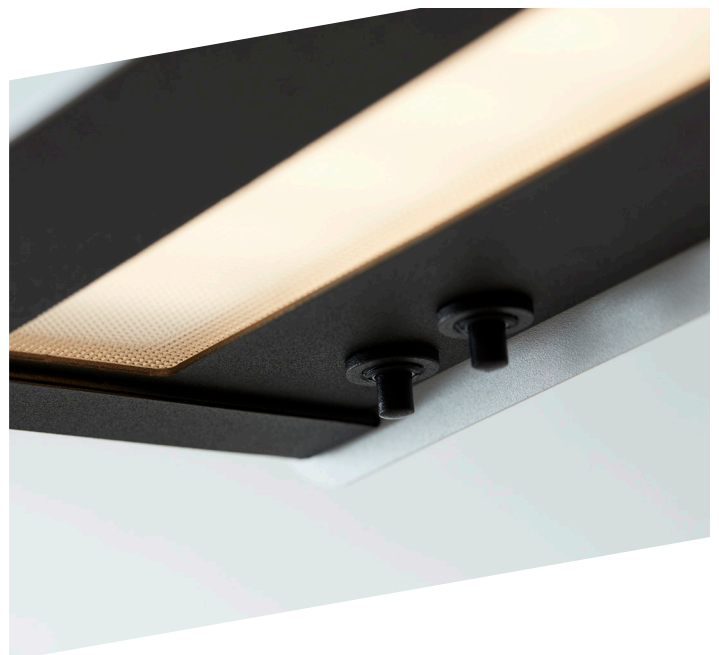

BELID
LIGHT FROM SWEDEN