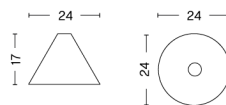

30 DEGREES SHADE / S

DESIGN Johan Van Hengel

SIZE Ø24 x H17 cm
Ø9.45" x H6.69"

DETAILS Veneered oak pendant shade. Recommended light source for S: LED E27 (A15) 5,5W, 470lm 2700K, Warm White. For M and L: LED E27 (A19) 10.5W, 810lm 2700K, Warm White. For XL: LED E27 (G30) 13W, 1055lm 2700K Warm White.

LIGHT SOURCE NOT INCLUDED

IP 20

SALES QTY. 1 pcs.

ITEM NO	FINISH	EAN CODE	SEK INCL. VAT
4004451009000	Matt lacquered oak veneer	 5 710441 163947	999,00

PACKAGING 1 box / 1 pcs. **BOX DIMENSIONS AND WEIGHT** 1 pcs. / W27 x D27 x H19 cm / 0,50 kg
PRODUCT STATUS Stock Item