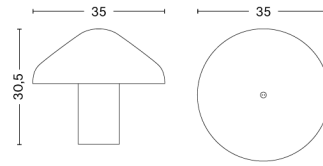

PAO GLASS TABLE LAMP / 350

DESIGN Naoto Fukasawa
SIZE Ø35 x H30,5 cm
Ø13.78" x H12.01"
DETAILS Mouth blown opalscent high gloss glass.
Light engine in polished aluminum hardware
and mounting bracket with matte opal glass
diffuser. Braided fabric cable with a silicone
insulation.
LIGHT SOURCE INTEGRATED LED, 11W. 700LM. 2600K. Warm
white
DIMMABLE Yes
SWITCH INLINE STEP DIMMER
IP 20
CORD LENGTH 200 cm
SUPPLY 220-240V
SALES QTY. 1 pcs.

ITEM NO	FINISH	EAN CODE	SEK INCL. VAT
936581	White opal glass	 5 710441 289524	4.699,00

PACKAGING	BOX DIMENSIONS AND WEIGHT
3 box / 1 pcs.	1 pcs. / W46 x D46 x H26 cm / 3.5 kg
PRODUCT STATUS Stock Item	1 pcs. / W23 x D23 x H28 cm / 1 kg
	1 pcs. / W28 x D17 x H16 cm / 1 kg