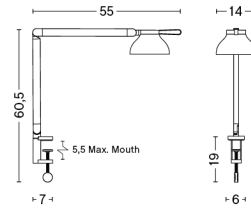

PC DOUBLE ARM W. WALL BRACKET

DESIGN Pierre Charpin
SIZE W14 x D55 x H45 cm
 W5.51" x D21.65" x H17.72"
DETAILS Extruded aluminium arms with die cast aluminium joints. Shade in spun aluminium. Silicone cable cord.
LIGHT SOURCE INTEGRATED LED, 5.7W. 407LM. 3100K. COOL WHITE
DIMMABLE Yes
SWITCH STEPLESS TOUCH DIMMER
IP 20
CORD LENGTH 200 cm
SUPPLY 220-240V
SALES QTY. 1 pcs.

PC DOUBLE ARM W. CLAMP

DESIGN Pierre Charpin
SIZE W14 x D55 x H60,5 cm
 W5.51" x D21.65" x H23.82"
DETAILS Extruded aluminium arms with die cast aluminium joints. Grey shade in spun aluminium. Shade in spun aluminium. Silicone cable cord.
LIGHT SOURCE INTEGRATED LED, 5.7W. 407LM. 3100K. COOL WHITE
DIMMABLE Yes
SWITCH STEPLESS TOUCH DIMMER
IP 20
CORD LENGTH 200 cm
SUPPLY 220-240V
SALES QTY. 1 pcs.