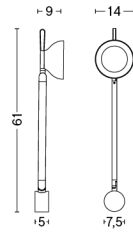

PC TABLE LAMP / L

DESIGN Pierre Charpin
SIZE W40 x D40 x H50 cm
 W15.75" x D15.75" x H19.69"
DETAILS Shade in anodised spun Aluminium. Base in anodised extruded aluminium with a cast iron internal weight. Diffuser in injection moulded translucent polycarbonate. Cable in black for all variants. Recommended light source: Dimmable LED E27 (A19) 10-13W, 1000-1500lm, 2700-3000K, Warm White.
LIGHT SOURCE NOT INCLUDED
SWITCH TOUCH STEP DIMMER
IP 20
CORD LENGTH 200 cm
SUPPLY 220-240V
SALES QTY. 1 pcs.

PC SINGLE ARM W. CLAMP

DESIGN Pierre Charpin
SIZE W14 x D9 x H62,7 cm
 W5.51" x D3.54" x H24.69"
DETAILS Extruded aluminium arm with die cast aluminium joints. Shade in spun aluminium. Silicone cable cord.
LIGHT SOURCE INTEGRATED LED, 5.7W .407LM. 3100K. COOL WHITE
DIMMABLE Yes
SWITCH STEPLESS TOUCH DIMMER
IP 20
CORD LENGTH 200 cm
SUPPLY 220-240V
SALES QTY. 1 pcs.

PC SINGLE ARM W. WALL BRACKET

DESIGN Pierre Charpin
SIZE W14 x D9 x H61 cm
 W5.51" x D3.54" x H24.02"
DETAILS Extruded aluminium arm with die cast aluminium joints. Shade in spun aluminium. Silicone cable cord.
LIGHT SOURCE INTEGRATED LED, 5.7W .407LM. 3100K. COOL WHITE
DIMMABLE Yes
SWITCH STEPLESS TOUCH DIMMER
IP 20
CORD LENGTH 200 cm
SUPPLY 220-240V
SALES QTY. 1 pcs.