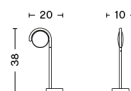

MARSELIS TABLE LAMP

DESIGN Kaschkasch
SIZE W10 x D20 x H38 cm
W3.94" x D7.87" x H14.96"
DETAILS Wet spray aluminium, moulded PMMA,
moulded Polycarbonate, sand cast iron,
powder coated steel, EVA foam pad,
integrated LED strip.
LIGHT SOURCE INTEGRATED LED, 4W. 213LM. 2700K. Warm
white
DIMMABLE Yes
SWITCH TOUCH STEP DIMMER
IP 20
CORD LENGTH 200 cm
SUPPLY 220-240V
SALES QTY. 1 pcs.

ITEM NO	FINISH	EAN CODE	SEK INCL. VAT
419112009000	Ash grey powder coated aluminium	 5 710441 261308	2.049,00
419111009000	Soft black powder coated aluminium	 5 710441 261292	2.049,00
419113009000	Khaki green powder coated aluminium	 5 710441 261315	2.049,00

PACKAGING 1 box / 1 pcs. **BOX DIMENSIONS AND WEIGHT** 1 pcs. / W44,5 x D19 x H15 cm / 2,00 kg
PRODUCT STATUS Stock Item