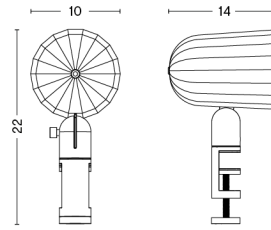

PACKAGING 1 box / 1 pcs. **BOX DIMENSIONS AND WEIGHT** 1 pcs. / W44,5 x D19 x H15 cm / 2,00 kg
PRODUCT STATUS Stock Item

MARSELIS FLOOR LAMP

DESIGN Kaschkasch
SIZE W17,5 x D21,2 x H126 cm
 W6.89" x D8.35" x H49.61"
DETAILS Wet spray aluminium, moulded PMMA,
 moulded Polycarbonate, sand cast iron,
 powder coated steel, EVA foam pad,
 integrated LED strip.
LIGHT SOURCE INTEGRATED LED, 4W. 213LM. 2700K. Warm
 white
DIMMABLE Yes
SWITCH TOUCH STEP DIMMER
IP 20
CORD LENGTH 200 cm
SUPPLY 220-240V
SALES QTY. 1 pcs.

ROPE TRICK

DESIGN Stefan Diez
SIZE W18 x D33 x H170 cm
 W7.09" x D12.99" x H66.93"
DETAILS Woven PET, aluminium, acrylic, polypropylene and ABS. Integrated LED module.
LIGHT SOURCE INTEGRATED LED, 10W. 410LM. 3000K. Warm white
DIMMABLE Yes
SWITCH STEPLESS TOUCH DIMMER
IP 20
CORD LENGTH 250 cm
SUPPLY 220-240V
SALES QTY. 1 pcs.

PACKAGING 1 box / 1 pcs. **BOX DIMENSIONS AND WEIGHT** 1 pcs. / W170 x D47 x H29 cm / 11,00 kg
PRODUCT STATUS Stock Item

NOC CLAMP

DESIGN SmithMatthias
SIZE W10 x D14 x H22 cm
 W3.94" x D5.51" x H8.66"
DETAILS Machined aluminum lamp stem and clamp.
 Die cast aluminum lamp shade. Silicone
 cable. Black cable for the dark grey and red.
 versions and white for the off white version.
LIGHT SOURCE LED E14 (A15), 5.5W. 470LM. 2800K. Warm
 white
DIMMABLE No
SWITCH INLINE SWITCH
IP 20
CORD LENGTH 200 cm
SUPPLY 220-240V
SALES QTY. 1 pcs.