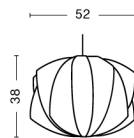

NELSON PROPELLER BUBBLE PENDANT / M

DESIGN George Nelson
SIZE Ø52 x H38 cm
Ø20.47" x H14.96"
DETAILS Webbing polymer shade. Coated and brushed metal frame top and bottom ring. Cable with white PVC isolation. Recommended light source: LED E27 (A19) 10-13W, 1000-1500lm, 2700K, Warm White.
LIGHT SOURCE NOT INCLUDED
DIMMABLE Yes
SWITCH No
IP 20
CORD LENGTH 183 cm
SUPPLY 220-240V
SALES QTY. 1 pcs.

ITEM NO	FINISH	EAN CODE	SEK INCL. VAT
936380	Off white webbing polymer	 5 710441 275169	7.349,00

PACKAGING 1 box / 1 pcs.   **BOX DIMENSIONS AND WEIGHT** 1 pcs. / W57,5 x D57,5 x H45,5 cm / 4,00 kg
PRODUCT STATUS Stock Item