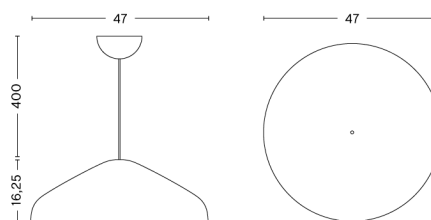

PAO STEEL PENDANT / 470

DESIGN Naoto Fukasawa
SIZE Ø47 x H16,5 cm
Ø18.5" x H6.5"
DETAILS Pressed steel shade with a high-gloss wet spray finish. Injection moulded opalescent acrylic (PMMA) diffuser. Braided fabric cable with a silicone insulation. Recommended light source for 230 2 x LED G9 3-5W, 300-600lm, 2700-3000K Warm White. For 350 2 x LED E14 (A15) 5-8W, 500-800lm, 2700-3000K Warm White. For 470 2 xLED E27 (A19) 10-13W, 1000-1500lm, 2700-3000K Warm White.
LIGHT SOURCE NOT INCLUDED
DIMMABLE Yes
SWITCH No
IP 20
CORD LENGTH 400 cm
SUPPLY 220-240V
SALES QTY. 1 pcs.

ITEM NO	FINISH	EAN CODE	SEK INCL. VAT
9365633009000	Cream white powder coated steel	 5 710441 280774	3.129,00
9365635009000	Cool grey powder coated steel	 5 710441 280781	3.129,00
9365631009000	Soft black powder coated steel	 5 710441 280767	3.129,00

PACKAGING 1 box / 1 pcs. **BOX DIMENSIONS AND WEIGHT** 1 pcs. / W51,5 x D51,5 x H21 cm / 4,50 kg
PRODUCT STATUS Stock Item