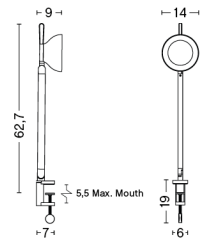

PACKAGING 1 box / 1 pcs. **BOX DIMENSIONS AND WEIGHT** 1 pcs. / W15 x D15 x H26,5 cm / 0,65 kg
PRODUCT STATUS Stock Item

PC TABLE LAMP / S

DESIGN Pierre Charpin
SIZE W25 x D25 x H33 cm
 W9.84" x D9.84" x H12.99"
DETAILS Shade in anodised spun Aluminium. Base in anodised extruded aluminium with a cast iron internal weight. Diffuser in injection moulded translucent polycarbonate. Cable in black for all variants. Recommended light source: Dimmable LED E27 (A19) 10-13W, 1000-1500lm, 2700-3000K, Warm White.
LIGHT SOURCE NOT INCLUDED
SWITCH TOUCH STEP DIMMER
IP 20
CORD LENGTH 200 cm
SUPPLY 220-240V
SALES QTY. 1 pcs.

PC TABLE LAMP / L

DESIGN Pierre Charpin
SIZE W40 x D40 x H50 cm
 W15.75" x D15.75" x H19.69"
DETAILS Shade in anodised spun Aluminium. Base in anodised extruded aluminium with a cast iron internal weight. Diffuser in injection moulded translucent polycarbonate. Cable in black for all variants. Recommended light source: Dimmable LED E27 (A19) 10-13W, 1000-1500lm, 2700-3000K, Warm White.
LIGHT SOURCE NOT INCLUDED
SWITCH TOUCH STEP DIMMER
IP 20
CORD LENGTH 200 cm
SUPPLY 220-240V
SALES QTY. 1 pcs.

PC SINGLE ARM W. CLAMP

DESIGN Pierre Charpin
SIZE W14 x D9 x H62,7 cm
 W5.51" x D3.54" x H24.69"
DETAILS Extruded aluminium arm with die cast aluminium joints. Shade in spun aluminium. Silicone cable cord.
LIGHT SOURCE INTEGRATED LED, 5.7W .407LM. 3100K. COOL WHITE
DIMMABLE Yes
SWITCH STEPLESS TOUCH DIMMER
IP 20
CORD LENGTH 200 cm
SUPPLY 220-240V
SALES QTY. 1 pcs.