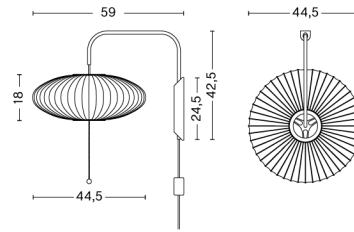

NELSON SAUCER WALL SCONCE CABLED

/ S

DESIGN George Nelson
SIZE W44,5 x D59 x H42,5 cm
W17.52" x D23.23" x H16.73"
DETAILS Shade in webbing polymer. Frame top and bottom ring in coated and brushed metal and nickel. Wallbracket in walnut. Arm in brushed nickel steel that extends approximately 36 cm. Recommended light source: LED E27 (A15) 5-8W, 500-800lm, 2700-3000K, Warm White.
LIGHT SOURCE NOT INCLUDED
DIMMABLE Yes
SWITCH PULL SWITCH
IP 20
CORD LENGTH 366 cm
SUPPLY 220-240V
SALES QTY. 1 pcs.

ITEM NO	FINISH	EAN CODE	SEK INCL. VAT
936392	Off white webbing polymer	 5 710441 275206	7.999,00

PACKAGING 1 box / 1 pcs.
PRODUCT STATUS Stock Item

BOX DIMENSIONS AND WEIGHT 1 pcs. / W25,4 x D48,3 x H48,3 cm / 3,60 kg