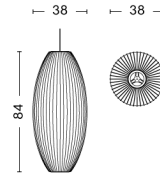

NELSON CIGAR BUBBLE PENDANT / L

DESIGN George Nelson
SIZE Ø38 x H84 cm
Ø14.96" x H33.07"
DETAILS Webbing polymer shade. Coated and brushed metal frame top and bottom ring. Cable with white PVC isolation. Recommended light source for S: LED E27 (A15) 5-8W, 500-800lm, 2700-3000K, Warm White. For M: LED E27 (A19) 10-13W, 1000-1500lm, 2700K, Warm White. For L: LED E27 (A19) 10-13W, 1000-1500lm, 2700K, Warm White.
LIGHT SOURCE NOT INCLUDED
DIMMABLE Yes
SWITCH No
IP 20
CORD LENGTH 183 cm
SUPPLY 220-240V
SALES QTY. 1 pcs.

ITEM NO	FINISH	EAN CODE	SEK INCL. VAT
936326	Off white webbing polymer	 5 710441 274988	8.899,00

PACKAGING 1 box / 1 pcs. **BOX DIMENSIONS AND WEIGHT** 1 pcs. / W40 x D40 x H91 cm / 4,50 kg
PRODUCT STATUS Stock Item