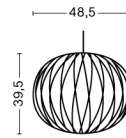

NELSON BALL CRISSCROSS BUBBLE PENDANT / M

DESIGN George Nelson
SIZE Ø48,5 x H39,5 cm
Ø19.09" x H15.55"
DETAILS Webbing polymer shade. Coated and brushed metal frame top and bottom ring. Cable with white PVC isolation. Recommended light source for S: LED E27 (A15) 5-8W, 500-800lm, 2700-3000K, Warm White. For M: LED E27 (A19) 10-13W, 1000-1500lm, 2700K, Warm White.
LIGHT SOURCE NOT INCLUDED
DIMMABLE Yes
SWITCH No
IP 20
CORD LENGTH 183 cm
SUPPLY 220-240V
SALES QTY. 1 pcs.

ITEM NO	FINISH	EAN CODE	SEK INCL. VAT
936350	Off white webbing polymer	 5 710441 275060	7.999,00

PACKAGING 1 box / 1 pcs.   **BOX DIMENSIONS AND WEIGHT** 1 pcs. / W57,5 x D57,5 x H45,5 cm / 3,00 kg
PRODUCT STATUS Stock Item