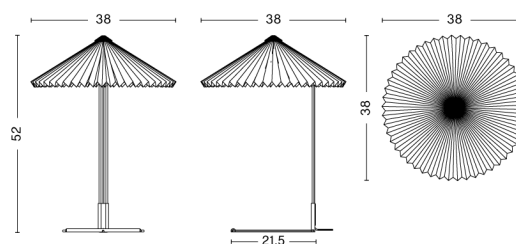

MATIN TABLE LAMP / 380

DESIGN Inga Sempé
SIZE W38 x D38 x H52 cm
W14.96" x D14.96" x H20.47"
DETAILS Lamp shade in cotton fabric laminated to a PVC sheet. Lamp base in bent steel wire with a polished brass finish, precision cast steel counter weight with black injection moulded ABS hardware. Digital inline dimmer switch and cable are black for all colour variants.
LIGHT SOURCE INTEGRATED LED, 5W. 150LM. 2800K. Warm white
DIMMABLE Yes
SWITCH INLINE STEP DIMMER
IP 20
CORD LENGTH 200 cm
SUPPLY 220-240V
SALES QTY. 1 pcs.

ITEM NO	FINISH	EAN CODE	SEK INCL. VAT
4191232009000	Bright red cotton shade, polished brass base	 5 710441 266174	2.429,00
4191236009000	Oxide red cotton shade, polished brass base	 5 710441 275862	2.429,00
4191235009000	Lavender cotton shade, polished brass base	 5 710441 275855	2.429,00
4191234009000	Green cotton shade, polished brass base	 5 710441 266198	2.429,00
4191233009000	Yellow cotton shade, polished brass base	 5 710441 266181	2.429,00
4191231009000	White cotton shade, polished brass base	 5 710441 266167	2.429,00

PACKAGING 2 box / 1 pcs. **BOX DIMENSIONS AND WEIGHT** 1 pcs. / W22.5 x D7.5 x H7.4 cm / 0.17 kg
PRODUCT STATUS Stock Item 1 pcs. / W55.4 x D24 x H6.5 cm / 1.1 kg