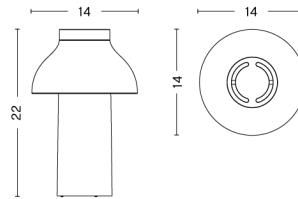

PC PORTABLE

DESIGN Pierre Charpin
SIZE W14 x D14 x H22 cm
W5.51" x D5.51" x H8.66"
DETAILS Body in injection moulded ABS, with a translucent PP diffuser. Shade in injection moulded opaque ABS for Soft Black and Olive lamp, translucent PP for Cream White. Lamp is charged with the supplied micro USB Cable. Charging station for up to 24. pcs. available for purchase.
LIGHT SOURCE LED G4, 3.5W. 3.6V. 220LM. 3000K Warm white
DIMMABLE Yes
SWITCH TOUCH STEP DIMMER
IP 43
SUPPLY 220-240V
SALES QTY. 1 pcs.

ITEM NO	FINISH	EAN CODE	SEK INCL. VAT
4104311009000	Soft black ABS	 5 710441 267874	949,00
4104312009000	Olive ABS	 5 710441 267881	949,00
4104313009000	Cream white ABS	 5 710441 267898	949,00
4104314009000	Ocean green ABS	 5 710441 289470	949,00
4104315009000	Sky blue ABS	 5 710441 289487	949,00
4104316009000	Dusty red ABS	 5 710441 289494	949,00

PACKAGING 1 box / 1 pcs. **BOX DIMENSIONS AND WEIGHT** 1 pcs. / W15 x D15 x H26,5 cm / 0,65 kg
PRODUCT STATUS Stock Item