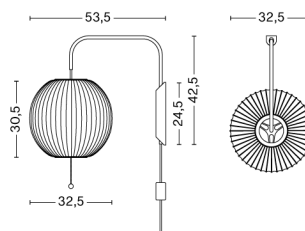

NELSON BALL WALL SCONCE CABLED / S

DESIGN George Nelson
SIZE W32,5 x D53,5 x H42,5 cm
W12.8" x D21.06" x H16.73"
DETAILS Shade in webbing polymer. Frame top and bottom ring in coated and brushed metal and nickel. Wallbracket in walnut. Arm in brushed nickel steel that extends approximately 36 cm. Recommended light source: LED E27 (A15) 5-8W, 500-800lm, 2700-3000K, Warm White.
LIGHT SOURCE NOT INCLUDED
DIMMABLE Yes
SWITCH PULL SWITCH
IP 20
CORD LENGTH 366 cm
SUPPLY 220-240V
SALES QTY. 1 pcs.

ITEM NO	FINISH	EAN CODE	SEK INCL. VAT
936383	Off white webbing polymer	 5 710441 275176	7.999,00

PACKAGING 1 box / 1 pcs.
PRODUCT STATUS Stock Item

BOX DIMENSIONS AND WEIGHT 1 pcs. / W40,6 x D43,2 x H40,6 cm / 3,60 kg