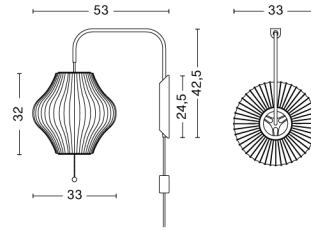

NELSON PEAR WALL SCONCE CABLED / S

DESIGN George Nelson
SIZE W33 x D53 x H42,5 cm
W12.99" x D20.87" x H16.73"
DETAILS Shade in webbing polymer. Frame top and bottom ring in coated and brushed metal and nickel. Wallbracket in walnut. Arm in brushed nickel steel that extends approximately 36 cm. Recommended light source: LED E27 (A15) 5-8W, 500-800lm, 2700-3000K, Warm White.
LIGHT SOURCE NOT INCLUDED
DIMMABLE Yes
SWITCH PULL SWITCH
IP 20
CORD LENGTH 366 cm
SUPPLY 220-240V
SALES QTY. 1 pcs.

ITEM NO	FINISH	EAN CODE	SEK INCL. VAT
936389	Off white webbing polymer	 5 710441 275190	8.899,00

PACKAGING 1 box / 1 pcs.
PRODUCT STATUS Stock Item

BOX DIMENSIONS AND WEIGHT 1 pcs. / W40,6 x D43,2 x H40,6 cm / 3,60 kg