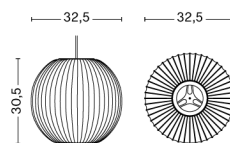

NELSON BALL BUBBLE PENDANT / S

DESIGN George Nelson
SIZE Ø32,5 x H30,5 cm
 Ø12.8" x H12.01"
DETAILS Webbing polymer shade. Coated and brushed metal frame top and bottom ring. Cable with white PVC isolation. Recommended light source for S: LED E27 (A15) 5-8W, 500-800lm, 2700-3000K, Warm White. For M: LED E27 (A19) 10-13W, 1000-1500lm, 2700K, Warm White. For L: LED E27 (A19) 10-13W, 1000-1500lm, 2700K, Warm White.
LIGHT SOURCE NOT INCLUDED
DIMMABLE Yes
SWITCH No
IP 20
CORD LENGTH 183 cm
SUPPLY 220-240V
SALES QTY. 1 pcs.