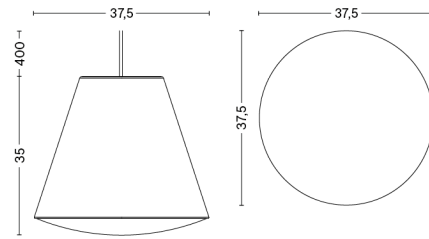

SINKER / L / PENDANT

DESIGN HAY
SIZE Ø37,5 x H35 cm
Ø14.76" x H13.78"
DETAILS Shade in textured ABS with acrylic diffuser and textile cord.
LIGHT SOURCE LED E27 (A19), 13W. 1055LM. 2800K. Warm white
DIMMABLE Yes
SWITCH No
IP 20
CORD LENGTH 400 cm
SUPPLY 220-240V
SALES QTY. 1 pcs.

ITEM NO	FINISH	EAN CODE	SEK INCL. VAT
4004761009000	Soft black moulded acrylic	 5 710441 030973	2.649,00
4004761509000	Dusty grey moulded acrylic	 5 710441 030980	2.649,00
4004762009000	Cream white moulded acrylic	 5 710441 036708	2.649,00
4004762509000	Oxide red moulded acrylic	 5 710441 206545	2.649,00

PACKAGING 1 box / 1 pcs.
PRODUCT STATUS Stock Item

BOX DIMENSIONS AND WEIGHT 1 pcs. / W44 x D42,5 x H40,5 cm / 4,00 kg