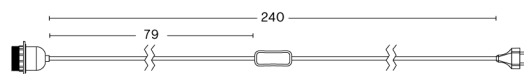

CORD SET TABLE

SIZE Ø4 x L240 cm
Ø1.57" x L94.49"

DETAILS Suitable for Bonbon Table Lamp. Features an in-line rocker switch. Recommended light source LED E27 max. 15.

LIGHT SOURCE NOT INCLUDED

DIMMABLE No

SWITCH INLINE SWITCH

IP 20

CORD LENGTH 240 cm

SUPPLY 220-240V

SALES QTY. 1 pcs.

ITEM NO	FINISH	EAN CODE	SEK INCL. VAT
418982	Black textured ABS	 5 710441 274131	389,00

PACKAGING 1 box / 1 pcs.   **BOX DIMENSIONS AND WEIGHT** 1 pcs. / W7,5 x D7,5 x H33 cm / 0,50 kg

PRODUCT STATUS Stock Item