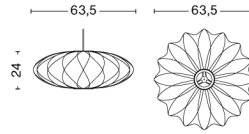

PACKAGING 1 box / 1 pcs.
PRODUCT STATUS Stock Item

BOX DIMENSIONS AND WEIGHT 1 pcs. / W50 x D50 x H25,5 cm / 2,50 kg

NELSON SAUCER CRISSCROSS BUBBLE PENDANT / M

DESIGN George Nelson
SIZE Ø63,5 x H24 cm
 Ø25" x H9.45"
DETAILS Webbing polymer shade. Coated and brushed metal frame top and bottom ring. Cable with white PVC isolation. Recommended light source for S: LED E27 (A15) 5-8W, 500-800lm, 2700-3000K, Warm White. For M: LED E27 (A19) 10-13W, 1000-1500lm, 2700K, Warm White.
LIGHT SOURCE NOT INCLUDED
DIMMABLE Yes
SWITCH No
IP 20
CORD LENGTH 183 cm
SUPPLY 220-240V
SALES QTY. 1 pcs.