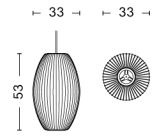

NELSON CIGAR BUBBLE PENDANT / M

DESIGN George Nelson
SIZE Ø33 x H53 cm
Ø12.99" x H20.87"
DETAILS Webbing polymer shade. Coated and brushed metal frame top and bottom ring. Cable with white PVC isolation. Recommended light source for S: LED E27 (A15) 5-8W, 500-800lm, 2700-3000K, Warm White. For M: LED E27 (A19) 10-13W, 1000-1500lm, 2700K, Warm White. For L: LED E27 (A19) 10-13W, 1000-1500lm, 2700K, Warm White.
LIGHT SOURCE NOT INCLUDED
DIMMABLE Yes
SWITCH No
IP 20
CORD LENGTH 183 cm
SUPPLY 220-240V
SALES QTY. 1 pcs.

ITEM NO	FINISH	EAN CODE	SEK INCL. VAT
936323	Off white webbing polymer	 5 710441 274971	6.899,00

PACKAGING 1 box / 1 pcs. **BOX DIMENSIONS AND WEIGHT** 1 pcs. / W40 x D40 x H62 cm / 3,00 kg
PRODUCT STATUS Stock Item