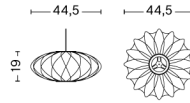

NELSON SAUCER CRISSCROSS BUBBLE PENDANT / S

DESIGN George Nelson
SIZE Ø44,5 x H19 cm
Ø17.52" x H7.48"