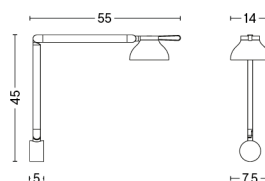

PC SINGLE ARM W. CLAMP

DESIGN Pierre Charpin
SIZE W14 x D9 x H62,7 cm
 W5.51" x D3.54" x H24.69"
DETAILS Extruded aluminium arm with die cast aluminium joints. Shade in spun aluminium. Silicone cable cord.
LIGHT SOURCE INTEGRATED LED, 5.7W .407LM. 3100K. COOL WHITE
DIMMABLE Yes
SWITCH STEPLESS TOUCH DIMMER
IP 20
CORD LENGTH 200 cm
SUPPLY 220-240V
SALES QTY. 1 pcs.

PC SINGLE ARM W. WALL BRACKET

DESIGN Pierre Charpin
SIZE W14 x D9 x H61 cm
 W5.51" x D3.54" x H24.02"
DETAILS Extruded aluminium arm with die cast aluminium joints. Shade in spun aluminium. Silicone cable cord.
LIGHT SOURCE INTEGRATED LED, 5.7W .407LM. 3100K. COOL WHITE
DIMMABLE Yes
SWITCH STEPLESS TOUCH DIMMER
IP 20
CORD LENGTH 200 cm
SUPPLY 220-240V
SALES QTY. 1 pcs.

PC DOUBLE ARM W. WALL BRACKET

DESIGN Pierre Charpin
SIZE W14 x D55 x H45 cm
 W5.51" x D21.65" x H17.72"
DETAILS Extruded aluminium arms with die cast aluminium joints. Shade in spun aluminium. Silicone cable cord.
LIGHT SOURCE INTEGRATED LED, 5.7W. 407LM. 3100K. COOL WHITE
DIMMABLE Yes
SWITCH STEPLESS TOUCH DIMMER
IP 20
CORD LENGTH 200 cm
SUPPLY 220-240V
SALES QTY. 1 pcs.