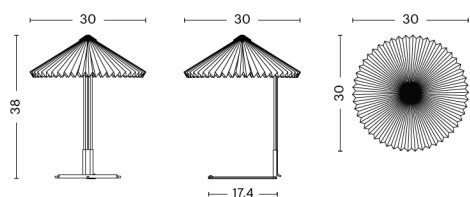

MATIN TABLE LAMP / 300

DESIGN Inga Sempé
SIZE W30 x D30 x H38 cm
W11.81" x D11.81" x H14.96"
DETAILS Lamp shade in cotton fabric laminated to a PVC sheet. Lamp base in bent steel wire with a polished brass finish, precision cast steel counter weight with black injection moulded ABS hardware. Digital inline dimmer switch and cable are black for all colour variants.
LIGHT SOURCE INTEGRATED LED, 5W. 150LM. 2800K. Warm white
DIMMABLE Yes
SWITCH INLINE STEP DIMMER
IP 20
CORD LENGTH 200 cm
SUPPLY 220-240V
SALES QTY. 1 pcs.

ITEM NO	FINISH	EAN CODE	SEK INCL. VAT
4191215009000	Lavender cotton shade, polished brass base	 5 710441 275794	1.949,00
4191216009000	Oxide red cotton shade, polished brass base	 5 710441 275800	1.949,00
4191213009000	Yellow cotton shade, polished brass base	 5 710441 266143	1.949,00
4191211009000	White cotton shade, polished brass base	 5 710441 266129	1.949,00
4191214009000	Green cotton shade, polished brass base	 5 710441 266150	1.949,00
4191212009000	Bright red cotton shade, polished brass base	 5 710441 266136	1.949,00

PACKAGING 2 box / 1 pcs. **BOX DIMENSIONS AND WEIGHT** 1 pcs. / W18 x D7.5 x H7.4 cm / 0.17 kg
PRODUCT STATUS Stock Item 1 pcs. / W42 x D23.5 x H6.5 cm / 1 kg