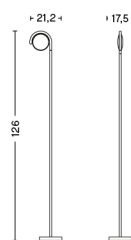

MARSELIS FLOOR LAMP

DESIGN Kaschkasch
SIZE W17,5 x D21,2 x H126 cm
W6.89" x D8.35" x H49.61"
DETAILS Wet spray aluminium, moulded PMMA,
moulded Polycarbonate, sand cast iron,
powder coated steel, EVA foam pad,
integrated LED strip.
LIGHT SOURCE INTEGRATED LED, 4W. 213LM. 2700K. Warm
white
DIMMABLE Yes
SWITCH TOUCH STEP DIMMER
IP 20
CORD LENGTH 200 cm
SUPPLY 220-240V
SALES QTY. 1 pcs.

ITEM NO	FINISH	EAN CODE	SEK INCL. VAT
4191132009000	Ash grey powder coated aluminium	 5 710441 261339	2.969,00
4191131009000	Soft black powder coated aluminium	 5 710441 261322	2.969,00

PACKAGING 1 box / 1 pcs. **BOX DIMENSIONS AND WEIGHT** 1 pcs. / W133 x D25 x H25 cm / 5,00 kg
PRODUCT STATUS Stock Item