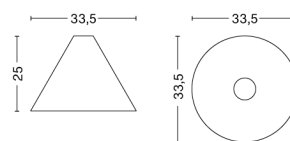

30 DEGREES SHADE / M

DESIGN Johan Van Hengel
SIZE Ø33,5 x H25 cm
Ø13.19" x H9.84"
DETAILS Veneered oak pendant shade. Recommended light source for S: LED E27 (A15) 5,5W, 470lm 2700K, Warm White. For M and L: LED E27 (A19) 10.5W, 810lm 2700K, Warm White. For XL: LED E27 (G30) 13W, 1055lm 2700K Warm White.
LIGHT SOURCE NOT INCLUDED
IP 20
SALES QTY. 1 pcs.

ITEM NO	FINISH	EAN CODE	SEK INCL. VAT
4004471009000	Matt lacquered oak veneer	 5 710441 163916	1.329,00

PACKAGING 1 box / 1 pcs. **BOX DIMENSIONS AND WEIGHT** 1 pcs. / W35 x D35 x H27 cm / 1,50 kg
PRODUCT STATUS Stock Item