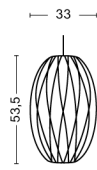

NELSON CIGAR CRISSCROSS BUBBLE PENDANT / M

DESIGN George Nelson
SIZE Ø33 x H53,5 cm
Ø12.99" x H21.06"
DETAILS Webbing polymer shade. Coated and brushed metal frame top and bottom ring. Cable with white PVC isolation. Recommended light source for S: LED E27 (A15) 5-8W, 500-800lm, 2700-3000K, Warm White. For M: LED E27 (A19) 10-13W, 1000-1500lm, 2700K, Warm White.
LIGHT SOURCE NOT INCLUDED
DIMMABLE Yes
SWITCH No
IP 20
CORD LENGTH 183 cm
SUPPLY 220-240V
SALES QTY. 1 pcs.

ITEM NO	FINISH	EAN CODE	SEK INCL. VAT
936356	Off white webbing polymer	 5 710441 275084	7.999,00

PACKAGING 1 box / 1 pcs.   **BOX DIMENSIONS AND WEIGHT** 1 pcs. / W40 x D40 x H62 cm / 3,00 kg
PRODUCT STATUS Stock Item