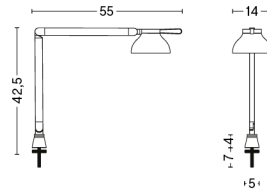

PC DOUBLE ARM W. TABLE INSERT

DESIGN Pierre Charpin
SIZE W14 x D55 x H42,5 cm
W5.51" x D21.65" x H16.73"
DETAILS Extruded aluminium arms with die cast aluminium joints. Shade in spun aluminium. Silicone cable cord.
LIGHT SOURCE INTEGRATED LED, 5.7W. 407LM. 3100K. COOL WHITE
DIMMABLE Yes
SWITCH STEPLESS TOUCH DIMMER
IP 20
CORD LENGTH 200 cm
SUPPLY 220-240V
SALES QTY. 1 pcs.

ITEM NO	FINISH	EAN CODE	SEK INCL. VAT
4190981009000	Soft black wet sprayed aluminium	 5 710441 279181	2.969,00
4190981109000	Ash grey wet sprayed aluminium	 5 710441 279198	2.969,00

PACKAGING 2 box / 1 pcs.   **BOX DIMENSIONS AND WEIGHT** 1 pcs. / W15 x D8.5 x H7.5 cm / 0.22 kg
PRODUCT STATUS Stock Item   1 pcs. / W48 x D48 x H10 cm / 2 kg