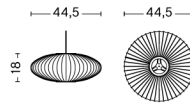

NELSON SAUCER BUBBLE PENDANT / S

DESIGN George Nelson
SIZE Ø44,5 x H18 cm
Ø17.52" x H7.09"
DETAILS Webbing polymer shade. Coated and brushed metal frame top and bottom ring. Cable with white PVC isolation. Recommended light source for S: LED E27 (A15) 5-8W, 500-800lm, 2700-3000K, Warm White. For M: LED E27 (A19) 10-13W, 1000-1500lm, 2700K, Warm White. For L and XL: LED E27 (A19) 10-13W, 1000-1500lm, 2700K, Warm White.
LIGHT SOURCE NOT INCLUDED
DIMMABLE Yes
SWITCH No
IP 20
CORD LENGTH 183 cm
SUPPLY 220-240V
SALES QTY. 1 pcs.

ITEM NO	FINISH	EAN CODE	SEK INCL. VAT
936335	Off white webbing polymer	 5 710441 275015	5.949,00

PACKAGING 1 box / 1 pcs. **BOX DIMENSIONS AND WEIGHT** 1 pcs. / W50 x D50 x H25,5 cm / 3,00 kg
PRODUCT STATUS Stock Item