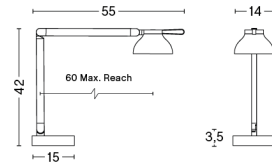

PC DOUBLE ARM W. CLAMP

DESIGN Pierre Charpin
SIZE W14 x D55 x H60,5 cm
 W5.51" x D21.65" x H23.82"
DETAILS Extruded aluminium arms with die cast aluminium joints. Grey shade in spun aluminium. Shade in spun aluminium. Silicone cable cord.
LIGHT SOURCE INTEGRATED LED, 5.7W. 407LM. 3100K. COOL WHITE
DIMMABLE Yes
SWITCH STEPLESS TOUCH DIMMER
IP 20
CORD LENGTH 200 cm
SUPPLY 220-240V
SALES QTY. 1 pcs.

PC DOUBLE ARM W. TABLE INSERT

DESIGN Pierre Charpin
SIZE W14 x D55 x H42,5 cm
 W5.51" x D21.65" x H16.73"
DETAILS Extruded aluminium arms with die cast aluminium joints. Shade in spun aluminium. Silicone cable cord.
LIGHT SOURCE INTEGRATED LED, 5.7W. 407LM. 3100K. COOL WHITE
DIMMABLE Yes
SWITCH STEPLESS TOUCH DIMMER
IP 20
CORD LENGTH 200 cm
SUPPLY 220-240V
SALES QTY. 1 pcs.

PC DOUBLE ARM W. TABLE BASE

DESIGN Pierre Charpin
SIZE W14 x D55 x H42 cm
 W5.51" x D21.65" x H16.54"
DETAILS Extruded aluminium arms with die cast aluminium joints. Shade in spun aluminium. Silicone cable cord.
LIGHT SOURCE INTEGRATED LED, 5.7W. 407LM. 3100K. COOL WHITE
DIMMABLE Yes
SWITCH STEPLESS TOUCH DIMMER
IP 20
CORD LENGTH 200 cm
SUPPLY 220-240V
SALES QTY. 1 pcs.