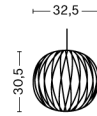

NELSON BALL CRISSCROSS BUBBLE PENDANT / S

DESIGN George Nelson
SIZE Ø32,5 x H30,5 cm
Ø12.8" x H12.01"
DETAILS Webbing polymer shade. Coated and brushed metal frame top and bottom ring. Cable with white PVC isolation. Recommended light source for S: LED E27 (A15) 5-8W, 500-800lm, 2700-3000K, Warm White. For M: LED E27 (A19) 10-13W, 1000-1500lm, 2700K, Warm White.
LIGHT SOURCE NOT INCLUDED
DIMMABLE Yes
SWITCH No
IP 20
CORD LENGTH 183 cm
SUPPLY 220-240V
SALES QTY. 1 pcs.

ITEM NO	FINISH	EAN CODE	SEK INCL. VAT
936347	Off white webbing polymer	 5 710441 275053	6.399,00

PACKAGING 1 box / 1 pcs.   **BOX DIMENSIONS AND WEIGHT** 1 pcs. / W40 x D40 x H45,5 cm / 3,00 kg
PRODUCT STATUS Stock Item