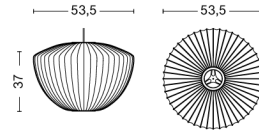

NELSON APPLE BUBBLE PENDANT / M

DESIGN George Nelson
SIZE Ø53,5 x H37 cm
Ø21.06" x H14.57"
DETAILS Webbing polymer shade. Coated and brushed metal frame top and bottom ring. Cable with white PVC isolation. Recommended light source: LED E27 (A19) 10-13W, 1000-1500lm, 2700K, Warm White.
LIGHT SOURCE NOT INCLUDED
DIMMABLE Yes
SWITCH No
IP 20
CORD LENGTH 183 cm
SUPPLY 220-240V
SALES QTY. 1 pcs.

ITEM NO	FINISH	EAN CODE	SEK INCL. VAT
936371	Off white webbing polymer	 5 710441 275138	6.899,00

PACKAGING 1 box / 1 pcs.   **BOX DIMENSIONS AND WEIGHT** 1 pcs. / W57,5 x D57,5 x H45,5 cm / 4,50 kg
PRODUCT STATUS Stock Item