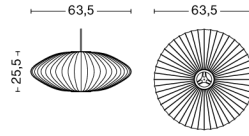

NELSON SAUCER BUBBLE PENDANT / M

DESIGN George Nelson
SIZE Ø63,5 x H25,5 cm
Ø25" x H10.04"
DETAILS Webbing polymer shade. Coated and brushed metal frame top and bottom ring. Cable with white PVC isolation. Recommended light source for S: LED E27 (A15) 5-8W, 500-800lm, 2700-3000K, Warm White. For M: LED E27 (A19) 10-13W, 1000-1500lm, 2700K, Warm White. For L and XL: LED E27 (A19) 10-13W, 1000-1500lm, 2700K, Warm White.
LIGHT SOURCE NOT INCLUDED
DIMMABLE Yes
SWITCH No
IP 20
CORD LENGTH 183 cm
SUPPLY 220-240V
SALES QTY. 1 pcs.

ITEM NO	FINISH	EAN CODE	SEK INCL. VAT
936338	Off white webbing polymer	 5 710441 275022	6.899,00

PACKAGING 1 box / 1 pcs. **BOX DIMENSIONS AND WEIGHT** 1 pcs. / W50 x D50 x H34 cm / 4,00 kg
PRODUCT STATUS Stock Item