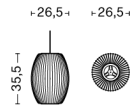

NELSON CIGAR BUBBLE PENDANT / S

DESIGN George Nelson
SIZE Ø26,5 x H35,5 cm
Ø10.43" x H13.98"
DETAILS Webbing polymer shade. Coated and brushed metal frame top and bottom ring. Cable with white PVC isolation. Recommended light source for S: LED E27 (A15) 5-8W, 500-800lm, 2700-3000K, Warm White. For M: LED E27 (A19) 10-13W, 1000-1500lm, 2700K, Warm White. For L: LED E27 (A19) 10-13W, 1000-1500lm, 2700K, Warm White.
LIGHT SOURCE NOT INCLUDED
DIMMABLE Yes
SWITCH No
IP 20
CORD LENGTH 183 cm
SUPPLY 220-240V
SALES QTY. 1 pcs.

ITEM NO	FINISH	EAN CODE	SEK INCL. VAT
936320	Off white webbing polymer	 5 710441 274964	5.949,00

PACKAGING 1 box / 1 pcs. **BOX DIMENSIONS AND WEIGHT** 1 pcs. / W40 x D40 x H45,5 cm / 2,50 kg
PRODUCT STATUS Stock Item