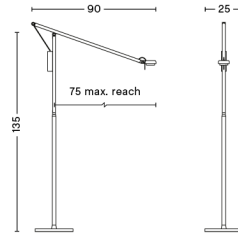

PACKAGING 2 box / 1 pcs. **BOX DIMENSIONS AND WEIGHT** 1 pcs. / W18 x D7.5 x H7.4 cm / 0.17 kg
PRODUCT STATUS Stock Item 1 pcs. / W42 x D23.5 x H6.5 cm / 1 kg

MATIN TABLE LAMP / 380

DESIGN Inga Sempé
SIZE W38 x D38 x H52 cm
 W14.96" x D14.96" x H20.47"
DETAILS Lamp shade in cotton fabric laminated to a PVC sheet. Lamp base in bent steel wire with a polished brass finish, precision cast steel counter weight with black injection moulded ABS hardware. Digital inline dimmer switch and cable are black for all colour variants.
LIGHT SOURCE INTEGRATED LED, 5W. 150LM. 2800K. Warm white
DIMMABLE Yes
SWITCH INLINE STEP DIMMER
IP 20
CORD LENGTH 200 cm
SUPPLY 220-240V
SALES QTY. 1 pcs.

PACKAGING 2 box / 1 pcs. **BOX DIMENSIONS AND WEIGHT** 1 pcs. / W22.5 x D7.5 x H7.4 cm / 0.17 kg
PRODUCT STATUS Stock Item 1 pcs. / W55.4 x D24 x H6.5 cm / 1.1 kg

FIFTY-FIFTY TABLE LAMP

DESIGN Sam Weller
SIZE W18,5 x D90 x H60 cm
 W7.28" x D35.43" x H23.62"
DETAILS Wet spray and anodised aluminium, sand cast iron, powder coated steel, EVA foam pad, integrated LED module.
LIGHT SOURCE INTEGRATED LED, 4W. 360LM. 3000K. Warm white
DIMMABLE Yes
SWITCH TOUCH STEP DIMMER
IP 20
CORD LENGTH 200 cm
SUPPLY 220-240V
SALES QTY. 1 pcs.

FIFTY-FIFTY FLOOR LAMP

DESIGN Sam Weller
SIZE W25 x D90 x H135 cm
 W9.84" x D35.43" x H53.15"
DETAILS Wet spray and anodised aluminium, sand cast iron, powder coated steel, EVA foam pad, integrated LED module.
LIGHT SOURCE INTEGRATED LED, 4W. 360LM. 3000K. Warm white
DIMMABLE Yes
SWITCH TOUCH STEP DIMMER
IP 20
CORD LENGTH 200 cm
SUPPLY 220-240V
SALES QTY. 1 pcs.