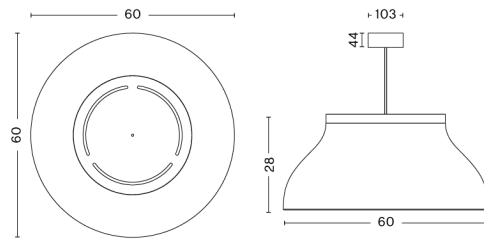

PC PENDANT / L

DESIGN Pierre Charpin
SIZE W60 x D60 x H28 cm
W23.62" x D23.62" x H11.02"
DETAILS Shade in anodised spun aluminium. Diffuser in injection moulded translucent polycarbonate. Cable in braided fabric with a PVC insulation. Cable is black for all variants. Recommended light source for S: 3 x LED G9 3-5W, 300-600lm, 2700-3000K, Warm White. For M: LED E27 (A19) 10-13W, 1000-1500lm, 2700-3000K, Warm White. For L: 3 x LED E27 (A19) 10-13W, 1000-1500lm, 2700-3000K, Warm White.
LIGHT SOURCE NOT INCLUDED
DIMMABLE Yes
SWITCH No
IP 20
CORD LENGTH 400 cm
SUPPLY 220-240V
SALES QTY. 1 pcs.

ITEM NO	FINISH	EAN CODE	SEK INCL. VAT
4104151109000	Anodised aluminium	 5 710441 263753	4.449,00
4104151009000	Soft black anodised aluminium	 5 710441 263746	4.449,00

PACKAGING 1 box / 1 pcs. **BOX DIMENSIONS AND WEIGHT** 1 pcs. / W62 x D62 x H45 cm / 5,50 kg
PRODUCT STATUS Stock Item