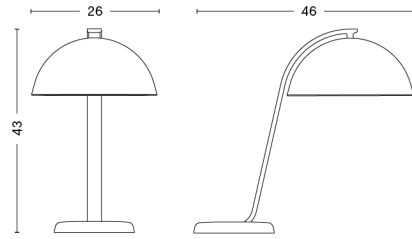

TURN ON

DESIGN Joel Hoff
SIZE Ø10 x H19,5 cm
 Ø3.94" x H7.68"
DETAILS Opal glass shade and anodized aluminium base. LED bulb included.
LIGHT SOURCE INTEGRATED LED, 4.5W. 250LM. 2700K. Warm white
DIMMABLE Yes
SWITCH ROTARY LAMP BODY DIMMER SWITCH
IP 20
CORD LENGTH 200 cm
SUPPLY 220-240V
SALES QTY. 1 pcs.

PACKAGING 1 box / 1 pcs. **BOX DIMENSIONS AND WEIGHT** 1 pcs. / W18 x D24,5 x H13 cm / 1,20 kg
PRODUCT STATUS Stock Item

CLOCHE

DESIGN Lars Beller Fjetland
SIZE W26 x D46 x H43 cm
 W10.24" x D18.11" x H16.93"
DETAILS Table lamp in steel shade and cast iron base.
LIGHT SOURCE LED E14 (A15), 5.5W. 470LM. 2800K. Warm white
DIMMABLE No
SWITCH INLINE SWITCH
IP 20
CORD LENGTH 200 cm
SUPPLY 220-240V
SALES QTY. 1 pcs.