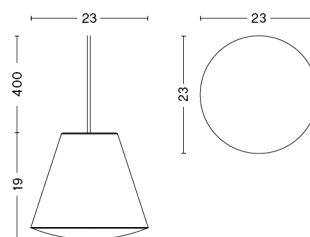

SINKER / S / PENDANT

DESIGN HAY
SIZE Ø23 x H19 cm
Ø9.06" x H7.48"
DETAILS Shade in textured ABS with acrylic diffuser and textile cord.
LIGHT SOURCE LED E27 (A19), 10.5W. 810LM. 2800K. Warm white
DIMMABLE Yes
SWITCH No
IP 20
CORD LENGTH 400 cm
SUPPLY 220-240V
SALES QTY. 1 pcs.

ITEM NO	FINISH	EAN CODE	SEK INCL. VAT
4004752009000	Cream white moulded acrylic	 5 710441 036548	2.129,00
4004752509000	Oxide red moulded acrylic	 5 710441 206538	2.129,00
4004751509000	Dusty grey moulded acrylic	 5 710441 030966	2.129,00
4004751009000	Soft black moulded acrylic	 5 710441 030959	2.129,00

PACKAGING 1 box / 1 pcs. **BOX DIMENSIONS AND WEIGHT** 1 pcs. / W31 x D30 x H29 cm / 2,00 kg
PRODUCT STATUS Stock Item