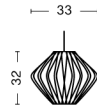

NELSON PEAR CRISSCROSS BUBBLE PENDANT / S

DESIGN George Nelson
SIZE Ø33 x H32 cm
Ø12.99" x H12.6"
DETAILS Webbing polymer shade. Coated and brushed metal frame top and bottom ring. Cable with white PVC isolation. Recommended light source for S: LED E27 (A15) 5-8W, 500-800lm, 2700-3000K, Warm White. For M: LED E27 (A19) 10-13W, 1000-1500lm, 2700K, Warm White.
LIGHT SOURCE NOT INCLUDED
DIMMABLE Yes
SWITCH No
IP 20
CORD LENGTH 183 cm
SUPPLY 220-240V
SALES QTY. 1 pcs.

ITEM NO	FINISH	EAN CODE	SEK INCL. VAT
936359	Off white webbing polymer	 5 710441 275091	7.049,00

PACKAGING 1 box / 1 pcs.   **BOX DIMENSIONS AND WEIGHT** 1 pcs. / W40 x D40 x H45,5 cm / 2,50 kg
PRODUCT STATUS Stock Item