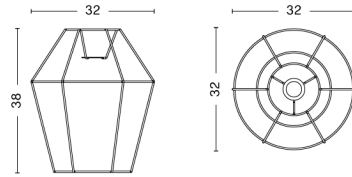

BONBON SHADE / 320

DESIGN Ana Kraš
SIZE W32 x D32 x H38 cm
W12.6" x D12.6" x H14.96"
DETAILS Powder coated steel frame. Exterior yarn is 80% wool and 20% nylon mix. Black cord sets are sold separately. Table cord set features an in-line rocker switch. Recommended light source for M: LED E27 (A19) 10-13W, 1000-1500lm, 2700K, Warm White. For L: LED E27 (A21 or G30) 10-13W, 1000-1500lm, 2700K, Warm White.
LIGHT SOURCE NOT INCLUDED
IP 20
SALES QTY. 1 pcs.

ITEM NO	FINISH	EAN CODE	SEK INCL. VAT
9362091009000	Yellow melange wool	 5 710441 272373	5.799,00
9362093009000	Grey melange wool	 5 710441 284871	5.799,00

PACKAGING 1 box / 1 pcs. **BOX DIMENSIONS AND WEIGHT** 1 pcs. / W44 x D38 x H38 cm / 0,75 kg
PRODUCT STATUS Stock Item