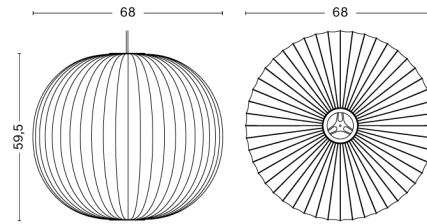

NELSON BALL BUBBLE PENDANT / L

DESIGN George Nelson
SIZE Ø68 x H59,5 cm
Ø26.77" x H23.43"
DETAILS Webbing polymer shade. Coated and brushed metal frame top and bottom ring. Cable with white PVC isolation. Recommended light source for S: LED E27 (A15) 5-8W, 500-800lm, 2700-3000K, Warm White. For M: LED E27 (A19) 10-13W, 1000-1500lm, 2700K, Warm White. For L: LED E27 (A19) 10-13W, 1000-1500lm, 2700K, Warm White.
LIGHT SOURCE NOT INCLUDED
DIMMABLE Yes
SWITCH No
IP 20
CORD LENGTH 183 cm
SUPPLY 220-240V
SALES QTY. 1 pcs.

ITEM NO	FINISH	EAN CODE	SEK INCL. VAT
936317	Off white webbing polymer	 5 710441 274957	8.899,00

PACKAGING 1 box / 1 pcs. **BOX DIMENSIONS AND WEIGHT** 1 pcs. / W75 x D75 x H67 cm / 4,50 kg
PRODUCT STATUS Stock Item