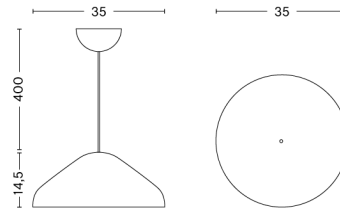

PAO STEEL PENDANT / 350

DESIGN Naoto Fukasawa
SIZE Ø35 x H14,5 cm
Ø13.78" x H5.71"
DETAILS Pressed steel shade with a high-gloss wet spray finish. Injection moulded opalescent acrylic (PMMA) diffuser. Braided fabric cable with a silicone insulation. Recommended light source for 230 2 x LED G9 3-5W, 300-600lm, 2700-3000K Warm White. For 350 2 x LED E14 (A15) 5-8W, 500-800lm, 2700-3000K Warm White. For 470 2 x LED E27 (A19) 10-13W, 1000-1500lm, 2700-3000K Warm White.
LIGHT SOURCE NOT INCLUDED
DIMMABLE Yes
SWITCH No
IP 20
CORD LENGTH 400 cm
SUPPLY 220-240V
SALES QTY. 1 pcs.

ITEM NO	FINISH	EAN CODE	SEK INCL. VAT
9365625009000	Cool grey powder coated steel	 5 710441 280750	2.349,00
9365623009000	Cream white powder coated steel	 5 710441 280743	2.349,00
9365621009000	Soft black powder coated steel	 5 710441 280736	2.349,00

PACKAGING 1 box / 1 pcs. **BOX DIMENSIONS AND WEIGHT** 1 pcs. / W39 x D39 x H17,5 cm / 3,00 kg
PRODUCT STATUS Stock Item