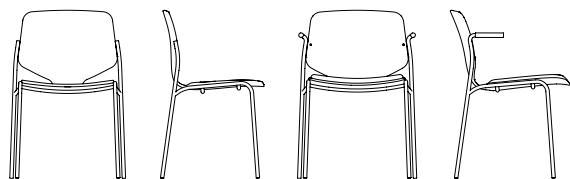

NOVA SEA CHAIR

Designed by ARDE

NEW

SKU no.		SEK Price Ex. VAT	SEK Incl. 25% VAT
09011	Nova Sea Chair - W/ Upholstered seat W/O armrest	3.386	4.232
09012	Nova Sea Chair - W/ Upholstered seat W/ armrest	3.870	4.838
09013	Nova Sea Chair - W/O Upholstered seat W/O armrest	2.174	2.718
09014	Nova Sea Chair - W/O Upholstered seat W/ armrest	2.659	3.323

Note: Stackable up to 6 pcs (12 pcs on a chair trolley)

Shell: Made from 96% Recycled fishnets and recycled plastic

Upholstered seat: Fabric from Gabriel, CURA - Colour 60111
Made from 98% post-consumer recycled polyester

Frame: Steel w. Gun Metal finish

W: 55 cm D: 55 cm H: 80 cm Sh: 48 cm

Colli Box: H 90 cm x L 56 cm x D 55 cm **Weight Gross/Net:** 8.2 / 5.2 kg

HS Code: 9403 20 80

Country of Origin: Denmark