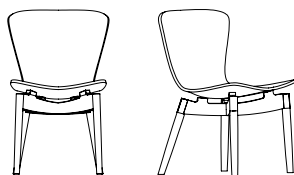

SHELL DINING CHAIR

Designed by Michael Dreeben

SKU no.		SEK Price Ex. VAT	SEK Incl. 25% VAT
02221/02290*	Shell Dining Chair - Matt Lacquered Oak Base / Ultra Cognac Leather Seat	6.254	7.818
02221/02291*	Shell Dining Chair - Sirka Grey Stain Oak Base / Ultra Cognac Leather Seat	6.254	7.818
02221/02292*	Shell Dining Chair - Black Stain Oak Base / Ultra Cognac Leather Seat	6.254	7.818
02222/02290	Shell Dining Chair - Matt Lacquered Oak Base / Ultra Black Leather Seat	6.254	7.818
02222/02291	Shell Dining Chair - Sirka Grey Stain Oak Base / Ultra Black Leather Seat	6.254	7.818
02222/02292	Shell Dining Chair - Black Stain Oak Base / Ultra Black Leather Seat	6.254	7.818
02223/02290	Shell Dining Chair - Matt Lacquered Oak Base / Ultra Brandy Leather Seat	6.254	7.818
02223/02291	Shell Dining Chair - Sirka Grey Stain Oak Base / Ultra Brandy Leather Seat	6.254	7.818
02223/02292	Shell Dining Chair - Black Stain Oak Base / Ultra Brandy Leather Seat	6.254	7.818

Base: FSC Certified Oak

Finish: Matt Lacquered, Sirka Grey Stain, Black Stain

Upholstery: Aniline Leather / Pigmented Leather

Shell Dining Chair: W: 49 cm D: 57 cm H: 87 cm Sh: 45 cm

Colli Box: H 91 cm x L 55 cm x D 55 cm **Weight Gross/Net:** 11 / 9 kg

HS Code: 9401 61 00

Country of Origin: Denmark

*Delisted once current stock is sold