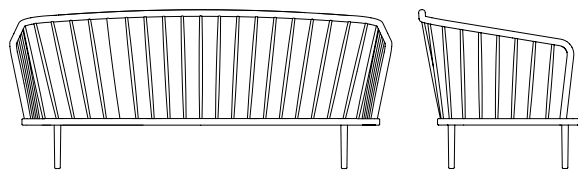

MOLLIS SOFA

Designed by byKATO

SKU no.		SEK Price Ex. VAT	SEK Incl. 25% VAT
05030	Mollis Sofa - Black Stain Oak - Kvadrat Re-wool	28.422	35.528

Frame: FSC Certified Oak

Finish: Black Stain Lacquered

Upholstery: Kvadrat Re-wool 0218 — 45% Recycled wool, 45% New wool (worsted), 10% Nylon.

Foam: Polyurethane

L: 203 cm D: 85 cm H: 81 cm Sh: 37 cm Sd: 73 cm

Colli Box: H 91 cm x L 213 cm x D 95 cm Weight Gross/Net: 65 / 40 kg

HS Code: 9401 6100

Country of Origin: Vietnam