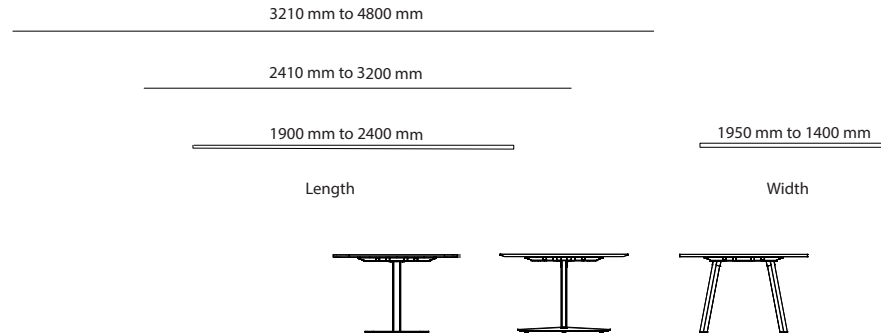

Choice Conference

Rectangular

Corner radius 150 mm

SURFACE LAYER/COLOR

Desktop	HPL (High pressure laminate)	Veneer	Laminate
Mushroom (4176)	Group 1 White	Birch	Group 1 White
Pebble (4175)	Light Grey	Oak natural	Light Grey
Pewter (4155)	Dark Grey	Oak white glazed	Dark Grey
Nero (4023)	Black	Ash white glazed	Group 2 Beech
Charcoal (4166)	Group 2 Black anti fingerprint	Black stained	Birch
Smokey Blue (4179)	Beech		Oak
Mauve (4172)	Birch		Oak White glazed
Ash (4132)	Oak		Ash White glazed
Conifer (4174)	Oak White glazed		Black stained Woodgrain
Burgundy (4154)	Ash White glazed		
	Black stained Woodgrain		

All other materials and colors are offered separately