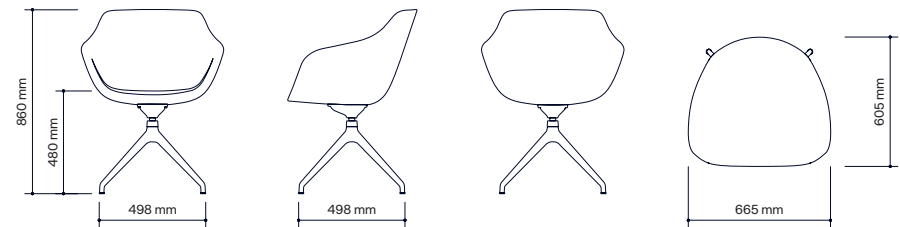

All other materials and colors are offered as a custom order.

Eski Chair 4-leg

Eski Swivel Chair 4-feet

Eski Swivel Chair 4-star