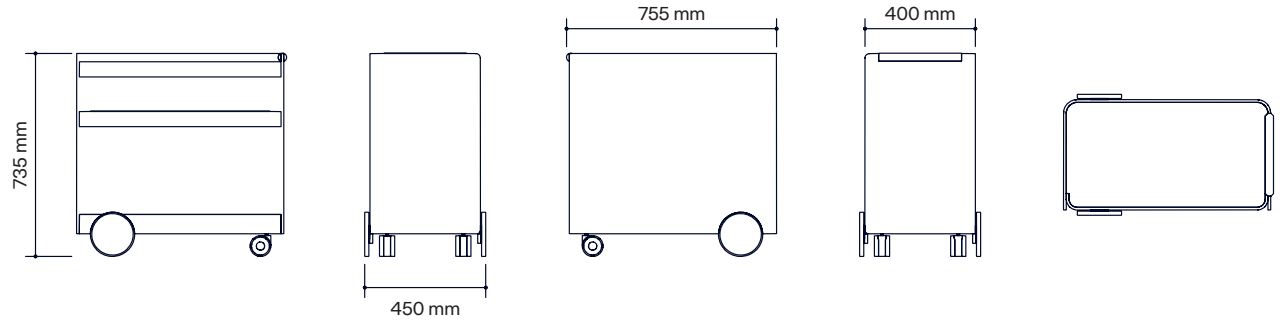

Troy

Color & Trim

	Clear Coat & Stain
Price Group 1	Natural Oak
Price Group 2	White Glazed Ash White Glazed Oak Dark Brown stained Black stain

All other materials and colors are offered as a custom order.

Troy Medium