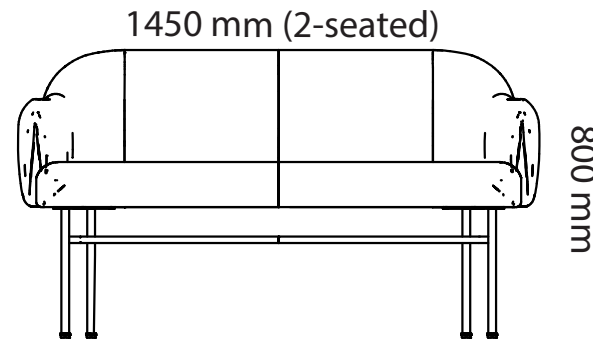

Clair Café Sofa

Color & Trim

	Fabrics
Price Group 2	Ally Cura Grain Hello Reflect Select Sumi
Price Group 3	Acton Auckland Capture Foster Hestan Main Line Flax Moore Node Remix Re-wool
Price Group 4	Debut Divina MD Hallingdal 65 Rami Ritz Steelcut Trio Wolin
Leather	Elmosoft Leather

Length