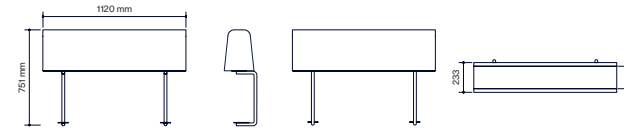

All other materials and colors are offered as a custom order.

Escape 1200x1200

Escape 1600x800

Escape 2400x800

Flush Backrest

Between Backrest

Table