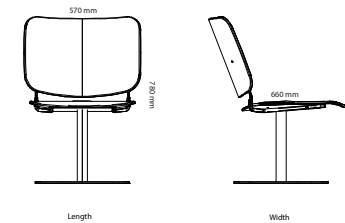

Feather chair

Feather swivel chair armrests

Feather lounge (Price quoted on request)

Feather chair armrests

Feather swivel-adjust chair armrests

Feather lounge swivel (Price quoted on request)

All other materials and colors are offered as a custom order.