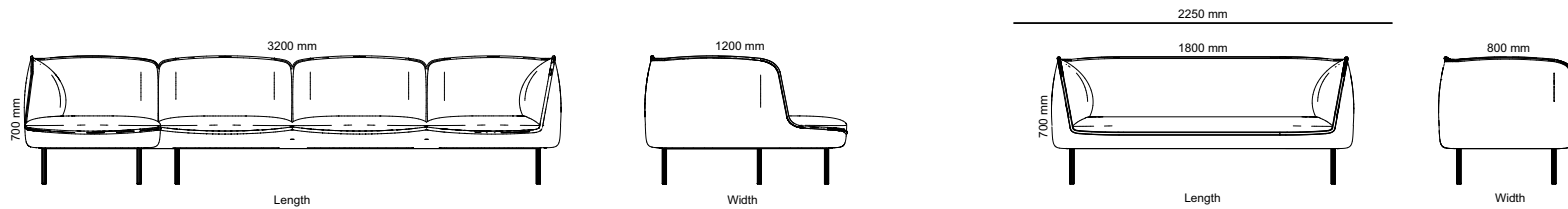

All other materials and colors are offered as a custom order.

Footstool

Armchair

Divided 2-seated & 3-seated sofa

Corner sofa

Chaise longue

2-seated & 3-seated sofa

Art.no.	2-seated sofa	PG2	PG3	PG4	PGL
31A2G2	Gather 2-seated sofa	22 160 kr	24 108 kr	29 028 kr	45 806 kr
31B2G2	Gather divided 2-seated sofa	22 160 kr	24 108 kr	29 028 kr	45 806 kr
31C2G2	Gather long 2-seated sofa	28 089 kr	30 408 kr	36 209 kr	59 903 kr
<b>3 seated &amp; chaise lounge</b>					
31D31G2	Gather 3-seated & chaise longue	42 393 kr	45 585 kr	53 663 kr	85 364 kr
31D13G2	Gather chaise longue & 3-seated	42 393 kr	45 585 kr	53 663 kr	85 364 kr
<b>3 seated sofa</b>					
31A3G2	Gather 3-seated sofa	29 992 kr	32 601 kr	39 191 kr	63 987 kr
31B3G2	Gather divided 3-seated sofa	29 992 kr	32 601 kr	39 191 kr	63 987 kr
<b>Armchair</b>					
31A1G2	Gather armchair	15 906 kr	17 149 kr	20 269 kr	25 932 kr
<b>Corner Sofa</b>					
31H23G2	Gather corner sofa 2-C-3	58 473 kr	63 382 kr	75 773 kr	124 992 kr
31H32G2	Gather corner sofa 3-C-2	58 473 kr	63 382 kr	75 773 kr	124 992 kr
<b>Foot Stool</b>					
31P1G2	Gather footstool	9 225 kr	9 735 kr	11 023 kr	15 523 kr
31P2G2	Gather long footstool	11 046 kr	11 718 kr	13 389 kr	18 064 kr