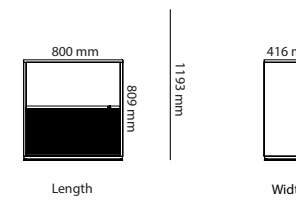

With rollfront