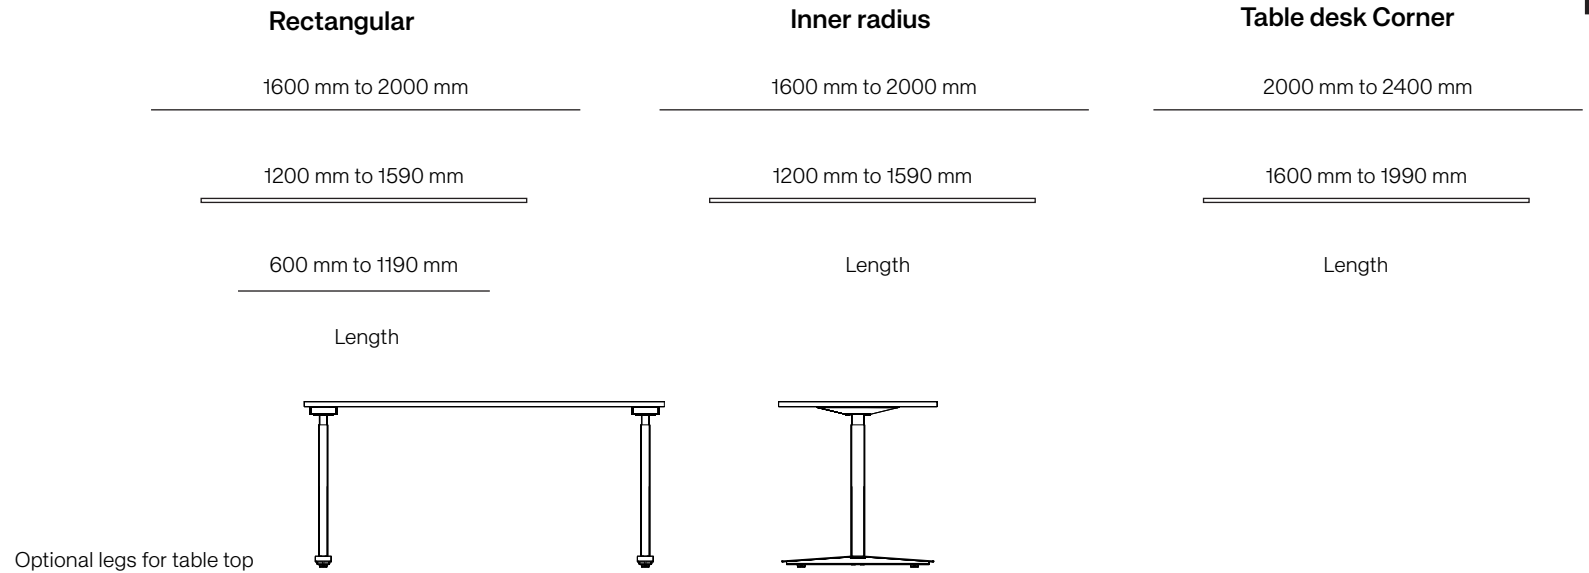

Choice Desk

SURFACE LAYER/COLOR

Desktop	HPL (High pressure laminate)	Veneer	Laminate
Mushroom (4176)	Group 1 White	Birch	Group 1 White
Pebble (4175)	Light Grey	Oak natural	Light Grey
Pewter (4155)	Dark Grey	Oak white glazed	Dark Grey
Nero (4023)	Black	Ash white glazed	Group 2 Beech
Charcoal (4166)	Group 2 Black anti fingerprint	Black stained	Birch
Smokey Blue (4179)	Beech		Oak
Mauve (4172)	Birch		Oak White glazed
Ash (4132)	Oak		Ash White glazed
Conifer (4174)	Oak White glazed		Black stained Woodgrain
Burgundy (4154)	Ash White glazed		
	Black stained Woodgrain		

All other materials and colors are offered seperately