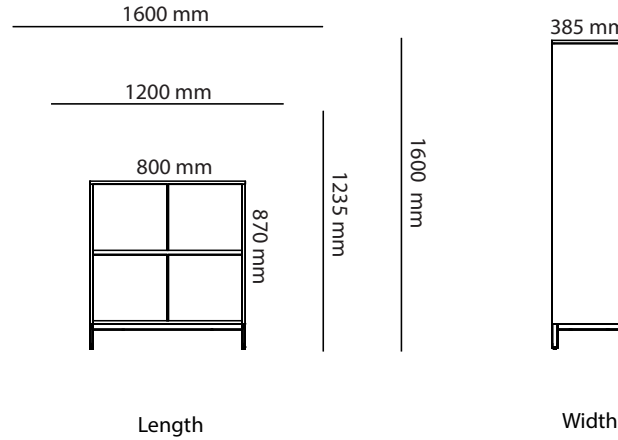

SURFACE LAYER/COLOUR

	Lacquer	Veneer	Stained Veneer	Marble
Body	White S 0500-N			
	Light grey S 2500-N	Birch	White Ash	
	Dark grey S 7000-N	Oak		
	Black S 9000-N			
Front	White S 0500-N			
	Light grey S 2500-N			
	Dark grey S 7000-N			
	Black S 9000-N	Birch	White Ash	
	Sandy grey S 2005-Y50R	Oak	Black	
	Fern green S 7010-G30Y			
	Bay leave S 4020-G30Y			
Petroleum S 7020-B10G				
Crest top				Bianco Carrara Verde Guatemala Emperador Dark