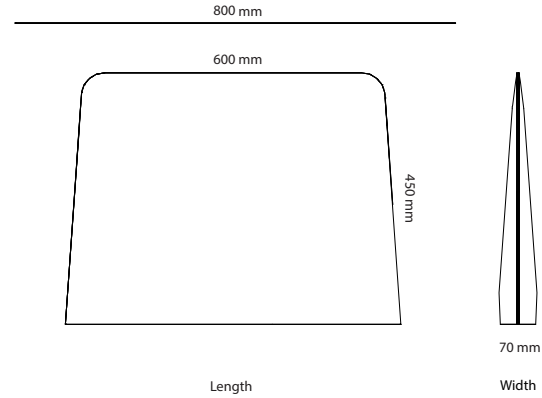

## Color & Trim

	Fabrics
Price Group 1	Feldt
Price Group 2	Blazer Lite
Price Group 3	Divina MD

All other materials and colors are offered as a custom order.

Table screen

Wall screen

<b>Art.no.</b>	<b>Screen</b>	<b>PG1</b>	<b>PG2</b>	<b>PG3</b>
47B12H13	Ease screen W:1260mm H:1300mm	10 272 kr	11 001 kr	14 570 kr
47B8H13	Ease screen W:840mm H:1300mm	5 787 kr	7 053 kr	10 385 kr
<b>Table Screen</b>				
47A6H4	Ease table screen W:600mm H:450mm	3 500 kr	3 879 kr	4 633 kr
47A8H4	Ease table screen W:800mm H:450mm	3 720 kr	4 289 kr	5 044 kr