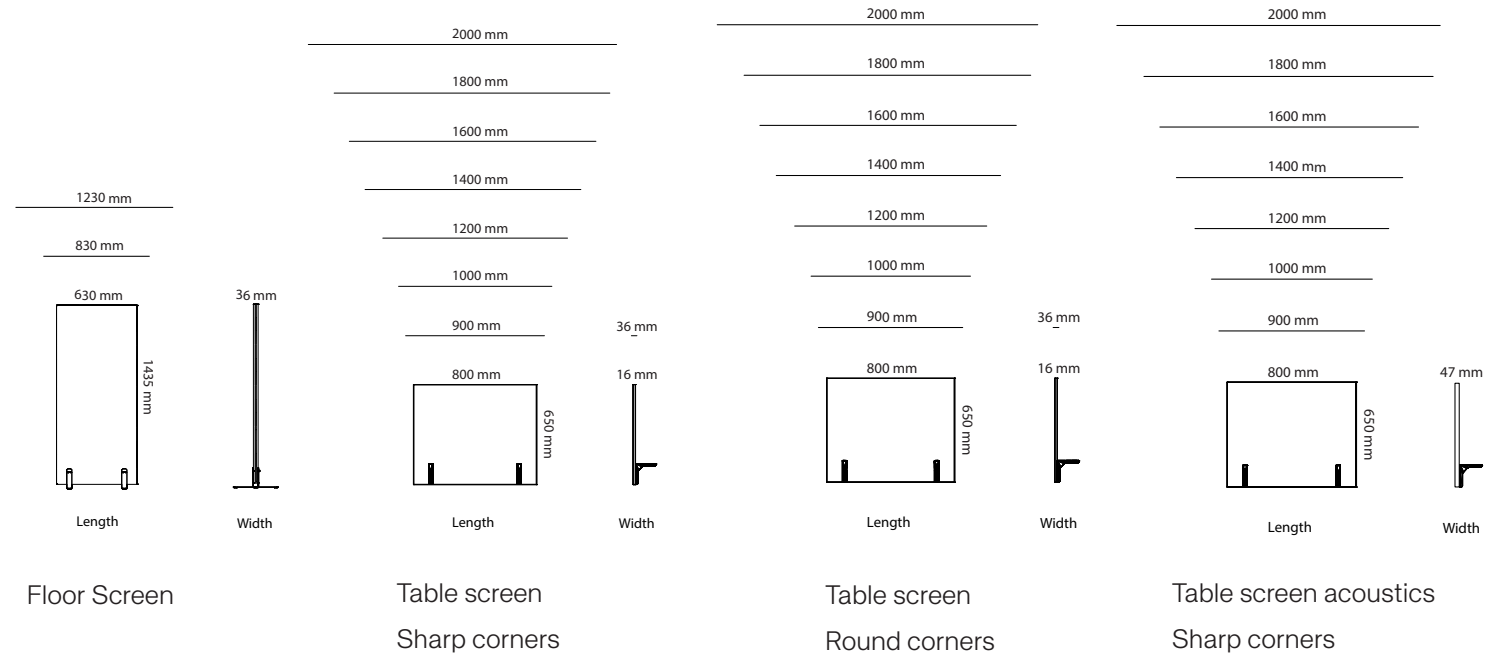

Color & Trim

	Fabrics
Price Group 1	Cara Carlow Era Event
Price Group 2	Ally Blazer Lite Cura Screen Grain Hello Reflect Select Sumi
Price Group 3	Acton Auckland Capture Foster Hestan Main Line Flax Moore Node Remix Re-wool
Price Group 4	Debut Divina MD Rami Steelcut Trio Wolin

All other materials and colors are offered as a custom order.