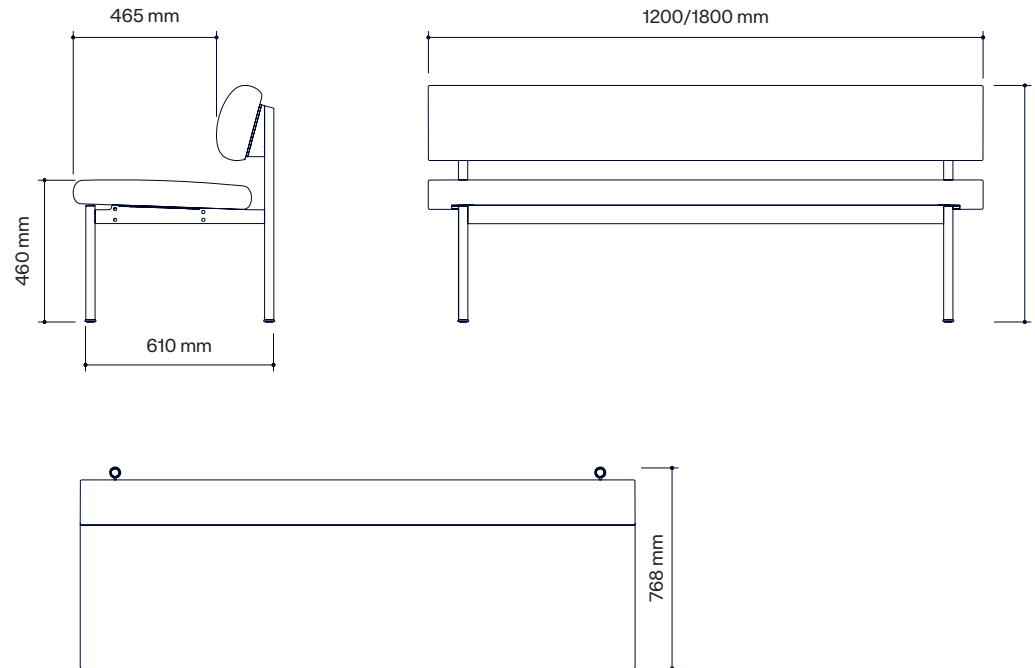

Everlong Sofa

Color & Trim

	Fabrics	Powder Coating
Price Group 1	Event Era	White Silver Black
Price Group 2	Quest Select Sumi Ally Hello Cura Grain Reflect	Chrome Lacquer Misty Grey Dark Chocolate Fern Green Coastal Blue Vermilion Red
Price Group 3	Main Line Flax Re-Wool Remix 3 Node Capture Moore Acton Hestan Auckland Foster	
Price Group 4	Ritz Hallingdal 65 Steelcut Trio 3 Divina MD Debut Rami Wolin	
Leather	Elmosoft Leather	

All other materials and colors are offered as a custom order.