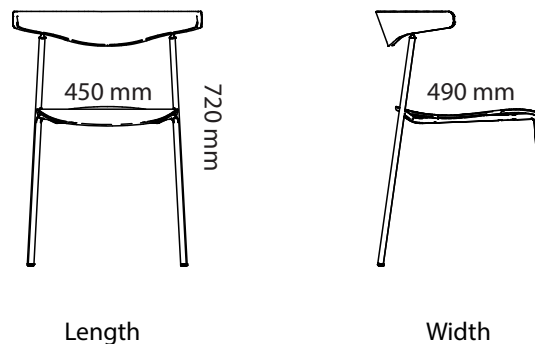

Color & Trim

	Fabrics
Price Group 1	Event Era
Price Group 2	Ally Cura Grain Hello Quest Reflect Select Sumi
Price Group 3	Acton Auckland Capture Foster Hestan Main Line Flax Moore Node Remix Re-wool
Price Group 4	Debut Divina MD Hallingdal 65 Rami Ritz Steelcut Trio Wolin
Leather	Elmosoft Leather

All other materials and colors are offered as a custom order.

	Veneer	Stained Veneer
Wood	Birch Oak	White Ash
	All other materials and colors are offered separately	
Stand	Lacquer	
	White Black Silver Chrome Dark Chocolate Misty Grey	
	All other materials and colors are offered separately