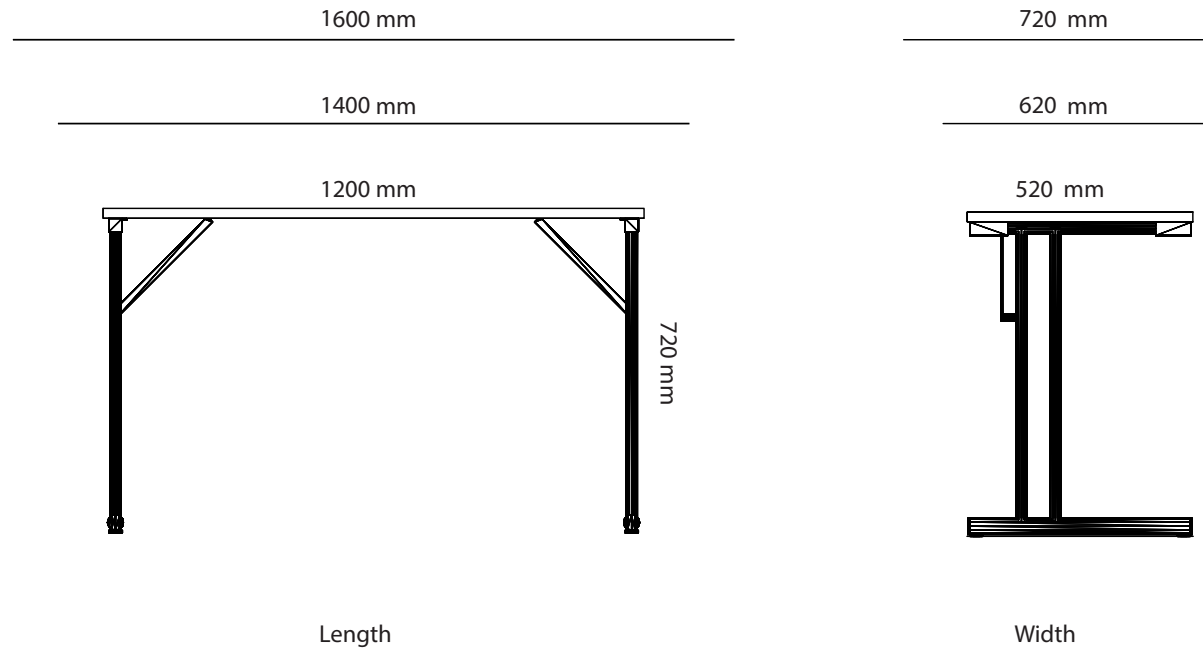

Allround Table

SURFACE LAYER/COLOUR

Desktop	Laminate	Veneer
Beige	White	Birch
Light grey	Light grey	
Black	Dark grey	

All other materials and colors are offered separately