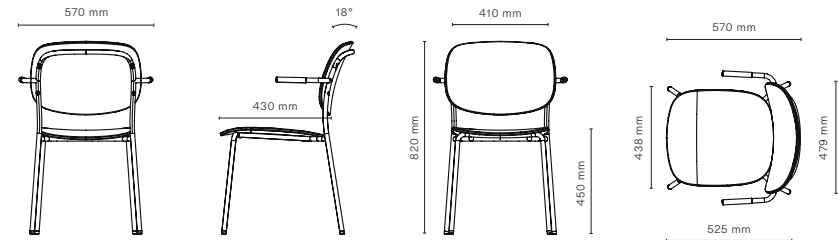

Modular Chair

Color & Trim

	Fabrics
Price Group 1	Event Era
Price Group 2	Ally Cura Grain Hello Quest Reflect Select Sumi
Price Group 3	Acton Auckland Capture Foster Hestan Main Line Flax Moore Node Remix Re-wool
Price Group 4	Debut Divina MD Hallingdal 65 Rami Ritz Steelcut Trio Wolin
Leather	Elmosoft Leather

Stand	Lacquer (Base)
	Black Lacquer White Lacquer Chrome Green Lacquer – Price Group Edge Misty Grey – Price Group Edge Dark Chocolate – Price Group Edge

Wood	Veneer (Seat & Backrest)
	Oak White Glazed Oak Natural Ash White Glazed Ash Fern Green Oak Black Brown Stained Oak Black Stained

All other materials and colors are offered as a custom order.

All other materials and colors are offered as a custom order.

4-legged with armrest