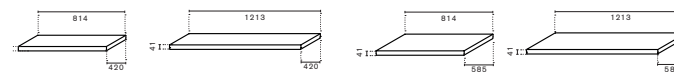

Seat pad

UPHOLSTERED