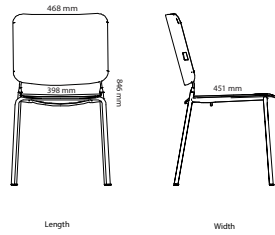

Color & Trim

	Fabrics
Price Group 1	Event Era
Price Group 2	Ally Cura Grain Hello Quest Reflect Select Sumi
Price Group 3	Acton Auckland Capture Foster Hestan Main Line Flax Moore Node Remix Re-wool
Price Group 4	Debut Divina MD Hallingdal 65 Rami Ritz Steelcut Trio Wolin
Leather	Elmosoft Leather

Feather chair