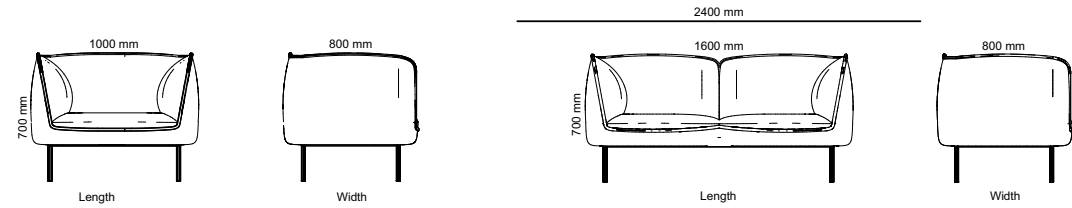

Armchair

Divided 2-seated & 3-seated sofa