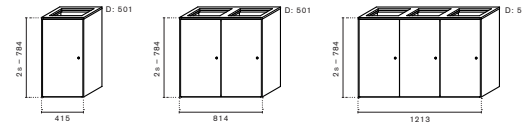

Waste sorting

2S