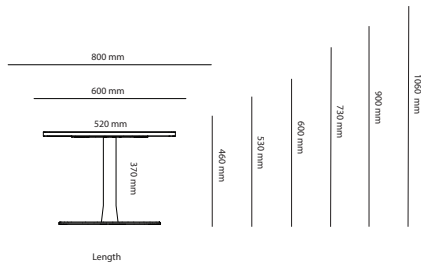

Square/Rectangle