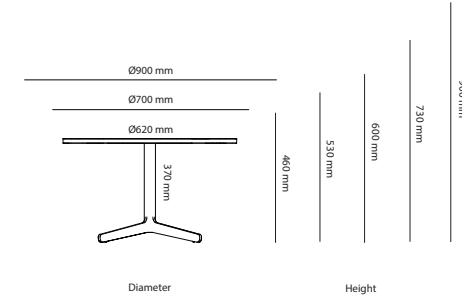

## Options

Cable Management	Price
Cutout for Bi-Box Large	183 kr
Cutout for Powerbox, Bi-Box Small (F)	183 kr
Cutout for Bi-Box Large, 2 pcs	366 kr
Cutout for Powerbox, Bi-Box Small, 2 pcs	366 kr
Cable door Feather	3 625 kr
Cable door Feather, 2 pcs	7 250 kr
Color of Stand	
Misty grey	1 136 kr
Dark Chocolate	1 136 kr
Chrome stand, mid section 1800 mm	2 346 kr
Chrome stand, 2100x1100	3 008 kr
Chrome stand, 2400x1100	3 179 kr
Chrome stand, 3200x1100	4 934 kr
Chrome stand, 2800x1100	4 934 kr
Chrome stand, 3800x1100	5 232 kr
Chrome stand, 4200x1100	5 530 kr

Length Height

Width

Square/Rectangle

Diameter Height

Round

Length Height

Width

With round corners

Length Width