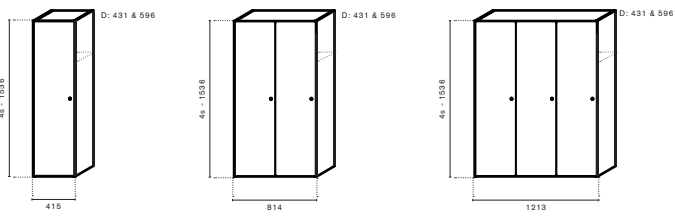

Wardrobe

3S

4S

5S

Waste sorting

2S

2S - CREST TOP

3S

Seat pad

UPHOLSTERED