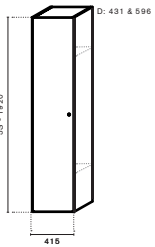

Wardrobe

3S

4S

5S

Waste sorting

2S

2S - CREST TOP

3S

Seat pad

UPHOLSTERED