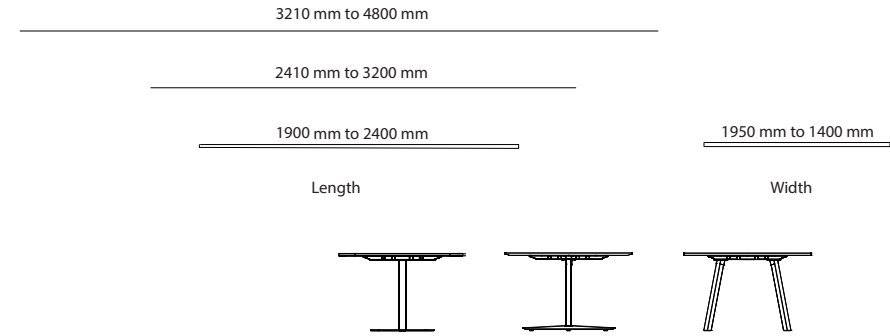

Choice Conference

Rectangular

Corner radius 150 mm

SURFACE LAYER/COLOR

Desktop	HPL (High pressure laminate)	Veneer	Laminate
Mushroom (4176)	Group 1 White	Birch	Group 1 White
Pebble (4175)	Light Grey	Oak natural	Light Grey
Pewter (4155)	Dark Grey	Oak white glazed	Dark Grey
Nero (4023)	Black	Ash white glazed	Group 2 Beech
Charcoal (4166)	Group 2 Black anti fingerprint	Black stained	Birch
Smokey Blue (4179)	Beech		Oak
Mauve (4172)	Birch		Oak White glazed
Ash (4132)	Oak		Ash White glazed
Conifer (4174)	Oak White glazed		Black stained Woodgrain
Burgundy (4154)	Ash White glazed		
	Black stained Woodgrain		

All other materials and colors are offered separately