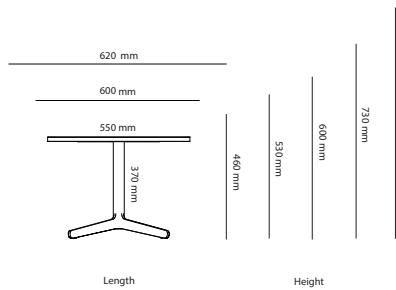

## Options

Cable Management	Price
Cutout for Bi-Box Large	183 kr
Cutout for Powerbox, Bi-Box Small (F)	183 kr
Cutout for Bi-Box Large, 2 pcs	366 kr
Cutout for Powerbox, Bi-Box Small, 2 pcs	366 kr
Cable door Feather	3 625 kr
Cable door Feather, 2 pcs	7 250 kr
Color of Stand	
Misty grey	1 136 kr
Dark Chocolate	1 136 kr
Chrome stand, mid section 1800 mm	2 346 kr
Chrome stand, 2100x1100	3 008 kr
Chrome stand, 2400x1100	3 179 kr
Chrome stand, 3200x1100	4 934 kr
Chrome stand, 2800x1100	4 934 kr
Chrome stand, 3800x1100	5 232 kr
Chrome stand, 4200x1100	5 530 kr

Length Height

Width

Square/Rectangle

Diameter Height

Round

Length Height

Width

With round corners

Length Width