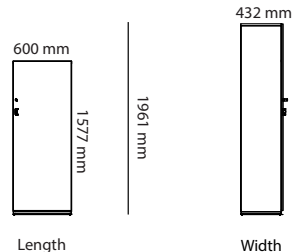

Wardrobe

SURFACE LAYER/COLOUR

Lacquer	Laminate	Veneer	Stained Veneer
White S 0500-N	White	Birch	White Ash
Black S 9000-N	Light grey	Oak	
	Dark grey		
White S 0500-N	White	Birch	White Ash
Light grey S 2500-N	Light grey	Oak	
Dark grey S 7000-N	Dark grey		
Black S 9000-N			
Sandy grey S 2005-Y50R			
Fern green S 7010-G30Y			
Bay leave S 4020-G30Y			
Petroleum S 7020-B10G			

All other materials and colors are offered separately