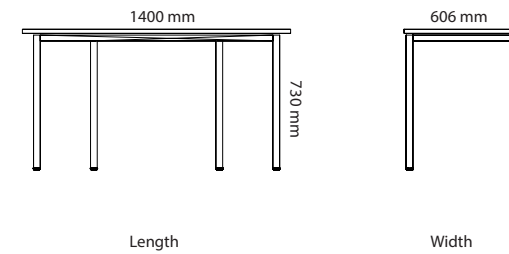

Trapezium table

SURFACE LAYER/COLOUR

Desktop	Laminate	Veneer
Beige	White	Birch
Light grey	Light grey	
Black	Dark grey	

All other materials and colors are offered separately