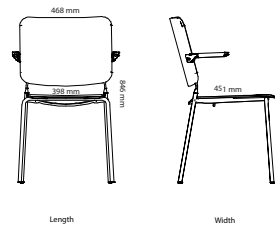

Feather chair armrests