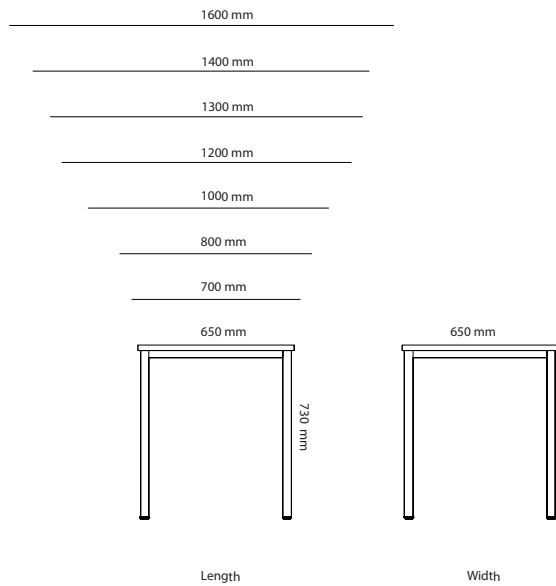

Table

Trapezium table

SURFACE LAYER/COLOUR

Desktop	Laminate	Veneer
Beige	White	Birch
Light grey	Light grey	
Black	Dark grey	

All other materials and colors are offered separately