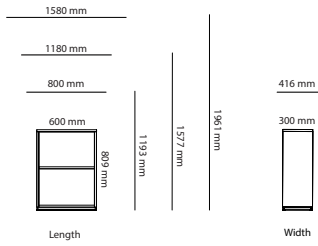

Open storage