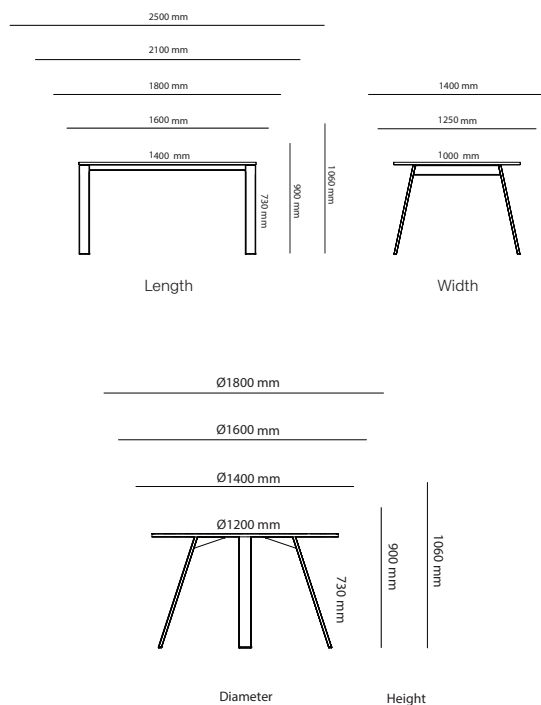

Piece

Piece

SURFACE LAYER/COLOUR

Laminate	Desktop	HPL	Veneer	Stained Veneer
	Beige	White	Birch	White Ash
	Light grey	Light grey	Oak	Black
	Black	Dark grey		Black

All other materials and colors are offered separately