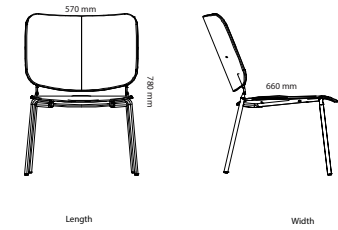

Feather chair

Feather swivel chair armrests

Feather lounge (Price quoted on request)

Feather chair armrests

Feather swivel-adjust chair armrests

Feather lounge swivel (Price quoted on request)

All other materials and colors are offered as a custom order.