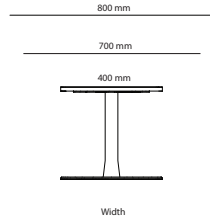

Round

SURFACE LAYER/COLOUR

Desktop	HPL	Laminate	Veneer	Stained Veneer	Solid	Marble
Beige	White	White	Birch	White Ash	Ash	Bianco Carrara
Light grey	Light grey	Light grey	Oak	Black	Oak	Verde Guatemala
Black	Dark grey	Dark grey				Emperador Dark
	Black					

All other materials and colors are offered separately