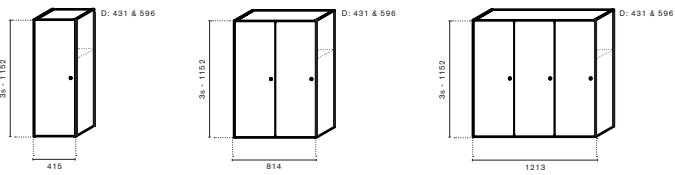

Wardrobe

3S