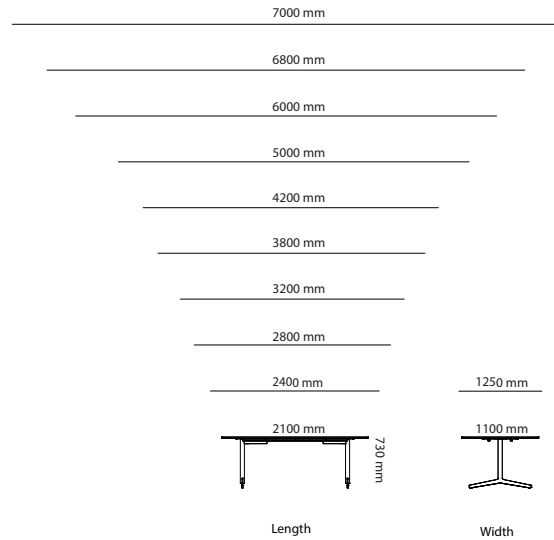

## Options

	<b>Choice Conference</b>	<b>Stand</b>			
		<b>Square legs height 730mm</b>	<b>Square legs height 900mm</b>	<b>T-foot height 730mm</b>	<b>Plate based foot height 730mm</b>
27B19D2	Choice Conference (R150mm) 1900-2400 x 950-1400mm	Included in price	254 kr	1 767 kr	3 943 kr
27B24D2	Choice Conference (R150mm) 2410-3200 x 950-1400mm	Included in price	254 kr	1 767 kr	3 973 kr
27B32D2	Choice Conference (R150mm) 3210-4800 x 950-1400mm	Included in price	381 kr	2 651 kr	5 914 kr
27A19D2	Choice Conference (rectang) 1900-2400 x 950-1400mm	Included in price	254 kr	1 767 kr	3 943 kr
27A24D2	Choice Conference (rectang) 2410-3200 x 950-1400mm	Included in price	254 kr	1 767 kr	3 943 kr
27A32D2	Choice Conference (rectang) 3210-4800 x 950-1400mm	Included in price	381 kr	2 651 kr	5 914 kr

# Electric Stand

<b>Art.no.</b>	<b>Electric stand 2 leg</b>	<b>Black</b>	<b>Silver</b>	<b>White</b>
80502423610ME	Opus 2 leg 610 standard för skjutbar skiva	7 687 kr	7 687 kr	7 687 kr
80503423490ME	Electric Stand Opus 2 leg short foot 490	5 171 kr	5 171 kr	5 171 kr
80504423610ME	Electric Stand Opus 2 leg Std. foot 610	4 148 kr	4 148 kr	4 148 kr
80504623690ME	Electric Stand Opus 2 leg long foot 690	5 171 kr	5 171 kr	5 171 kr
80514423670ME	El. Frame Choice 2-leg, 3-stage, 670 foot	4 121 kr	4 121 kr	4 121 kr
<b>Electric stand 3 leg</b>				
80505433690ME	Electric Stand Opus 3-ben	10 616 kr	10 616 kr	10 616 kr
<b>Accessorie Electric stand</b>				
80394KB	Short Tube (950 mm) for Opus light			735 kr