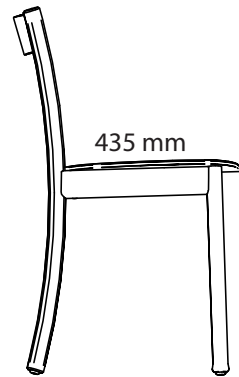

Width

Arc Chair