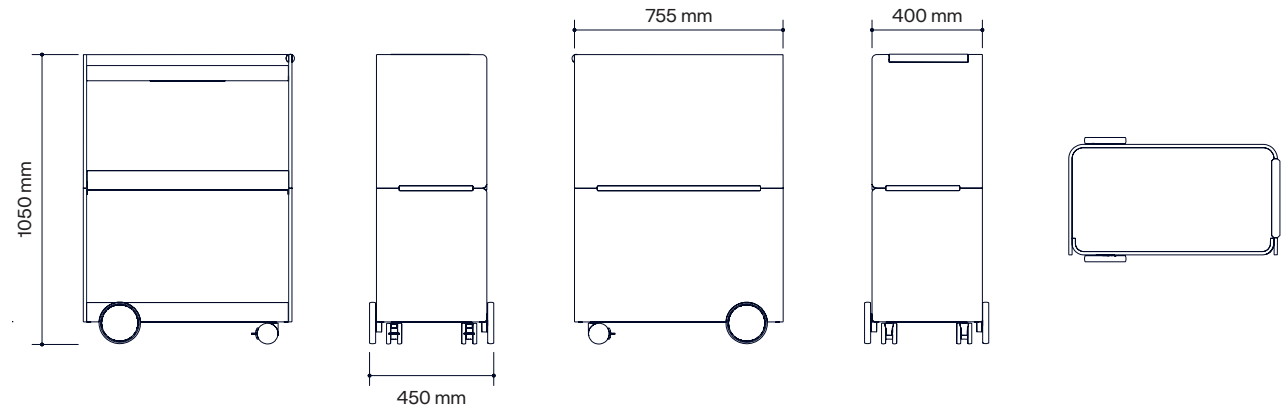

Troy

Color & Trim

	Clear Coat & Stain
Price Group 1	Natural Oak
Price Group 2	White Glazed Ash White Glazed Oak Dark Brown stained Black stain

All other materials and colors are offered as a custom order.

Troy High