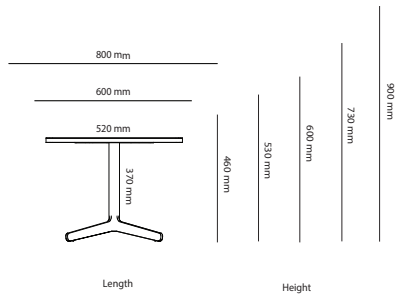

Square/Rectangle

Length Height