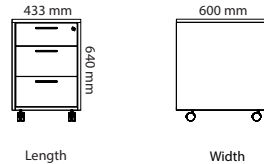

Pedestals

SURFACE LAYER/COLOUR

Lacquer	Laminate	Veneer	Stained Veneer
White S 0500-N	White	Birch	White Ash
Black S 9000-N	Light grey	Oak	
	Dark grey		
White S 0500-N	White	Birch	White Ash
Light grey S 2500-N	Light grey	Oak	
Dark grey S 7000-N	Dark grey		
Black S 9000-N			
Sandy grey S 2005-Y50R			
Fern green S 7010-G30Y			
Bay leave S 4020-G30Y			
Petroleum S 7020-B10G			

All other materials and colors are offered separately