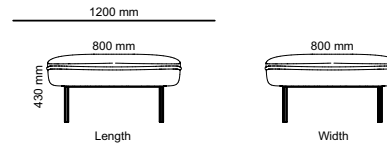

Color & Trim

	Fabrics
Price Group 2	Ally Cura Grain Hello Reflect Select Sumi
Price Group 3	Acton Auckland Capture Foster Hestan Main Line Flax Moore Node Remix Re-wool
Price Group 4	Debut Divina MD Hallingdal 65 Rami Ritz Steelcut Trio Wolin
Leather	Elmosoft Leather

All other materials and colors are offered as a custom order.

Footstool