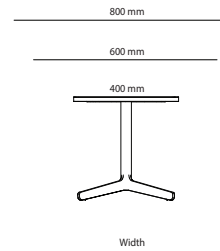

Width

Round

SURFACE LAYER/COLOUR

Desktop	HPL	Laminate	Veneer	Stained Veneer	Solid	Marble
Beige	White	White	Birch	White Ash	Ash	Bianco Carrara
Light grey	Light grey	Light grey	Oak	Black	Oak	Verde Guatemala
Black	Dark grey Black	Dark grey				Emperador Dark

All other materials and colors are offered separately