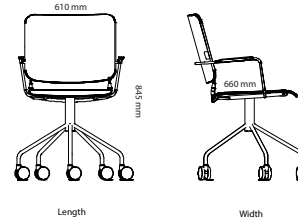

Feather swivel chair armrests