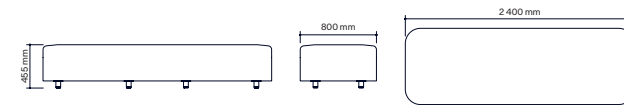

All other materials and colors are offered as a custom order.

Escape 1200x1200

Escape 1600x800

Escape 2400x800

Flush Backrest

Between Backrest

Table