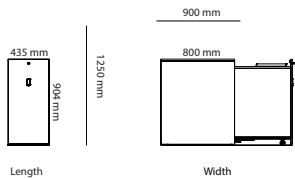

Tower

SURFACE LAYER/COLOUR

Lacquer	Laminate	Veneer	Stained Veneer
White S 0500-N	White	Birch	White Ash
Black S 9000-N	Light grey	Oak	
	Dark grey		
White S 0500-N	White	Birch	White Ash
Light grey S 2500-N	Light grey	Oak	
Dark grey S 7000-N	Dark grey		
Black S 9000-N			
Sandy grey S 2005-Y50R			
Fern green S 7010-G30Y			
Bay leave S 4020-G30Y			
Petroleum S 7020-B10G			

All other materials and colors are offered separately