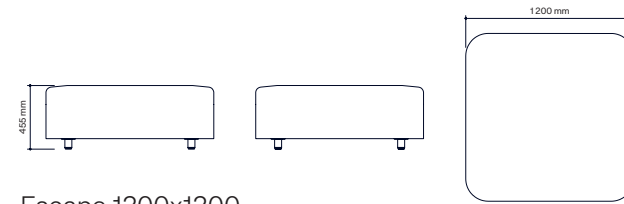

Escape Sofa

Color & Trim

	Fabrics	Powder Coating	HPL	Veneer
Price Group 1	Event Era	White Silver Black	White Light Grey Dark Grey	Oak White Glazed Oak Natural Birch Ash White Glazed Oak Dark Brown Stained Oak Black Stained
Price Group 2	Quest Select Sumi Ally Hello Cura Grain Reflect	Chrome Lacquer Misty Grey Dark Chocolate Fern Green Coastal Blue Vermillion Red	Oak Natural Birch Ash White Glazed Oak White Glazed Beech Black Stained Black anti-fingerprint	
Price Group 3	Main Line Flax Re-Wool Remix 3 Node Capture Moore Acton Hestan Auckland Foster			
Price Group 4	Ritz Hallingdal 65 Steelcut Trio 3 Divina MD Debut Rami Wolfin			
Leather	Elmosoft Leather			

All other materials and colors are offered as a custom order.

Escape 1200x1200