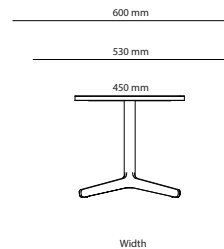

## Options

Cable Management	Price
Cutout for Bi-Box Large	183 kr
Cutout for Powerbox, Bi-Box Small (F)	183 kr
Cutout for Bi-Box Large, 2 pcs	366 kr
Cutout for Powerbox, Bi-Box Small, 2 pcs	366 kr
Cable door Feather	3 625 kr
Cable door Feather, 2 pcs	7 250 kr
Color of Stand	
Misty grey	1 136 kr
Dark Chocolate	1 136 kr
Chrome stand, mid section 1800 mm	2 346 kr
Chrome stand, 2100x1100	3 008 kr
Chrome stand, 2400x1100	3 179 kr
Chrome stand, 3200x1100	4 934 kr
Chrome stand, 2800x1100	4 934 kr
Chrome stand, 3800x1100	5 232 kr
Chrome stand, 4200x1100	5 530 kr

Length Height

Width

Square/Rectangle

Diameter Height

Round

Length Height

Width

With round corners

Length Width