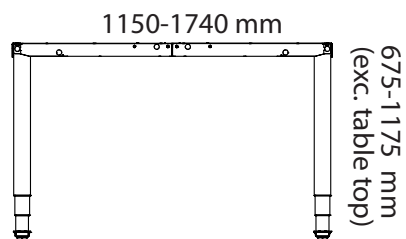

2-legs electric stand

690 mm Long foot

610 mm Std. foot