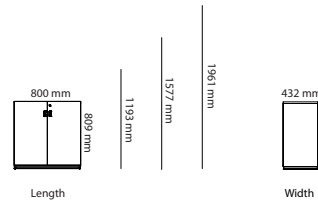

Swing door

SURFACE LAYER/COLOUR

Lacquer	Laminate	Veneer	Stained Veneer
White S 0500-N	White	Birch	White Ash
Black S 9000-N	Light grey	Oak	
	Dark grey		
White S 0500-N	White	Birch	White Ash
Light grey S 2500-N	Light grey	Oak	
Dark grey S 7000-N	Dark grey		
Black S 9000-N			
Sandy grey S 2005-Y50R			
Fern green S 7010-G30Y			
Bay leave S 4020-G30Y			
Petroleum S 7020-B10G			

All other materials and colors are offered separately