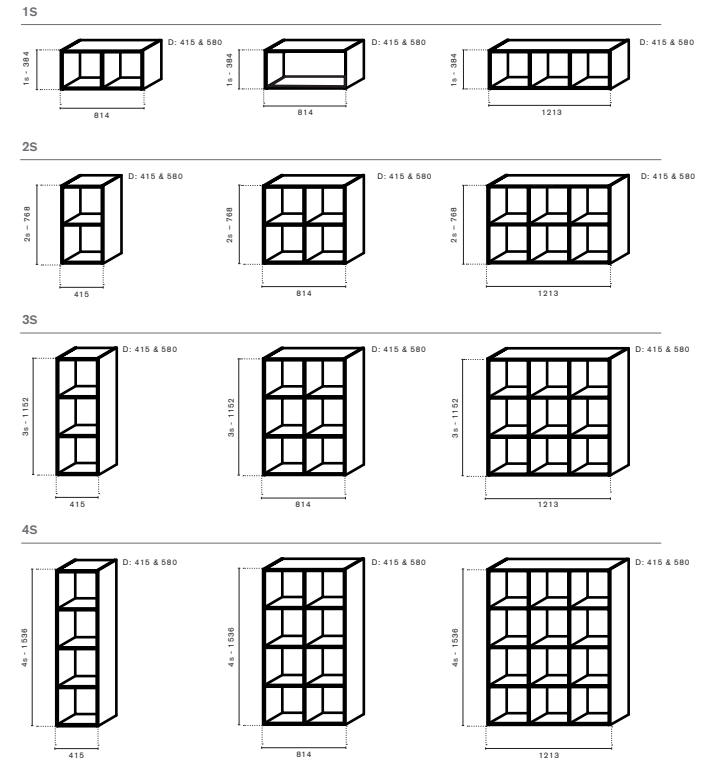

Color & Trim

	Laminate	Veneer	Lacquer	HPL – Crest top recycling unit
Price Group 1	White Light Grey Dark Grey	Birch, Natural Oak, Natural	White Light Grey Dark Grey	White Light Grey Dark Grey Black
Price Group 2	Birch Oak Oak White Glazed Ash White Glazed Black Stained	Oak, White Glazed Ash, White Glazed Black Stained		

All other materials and colors are offered as a custom order.

Open