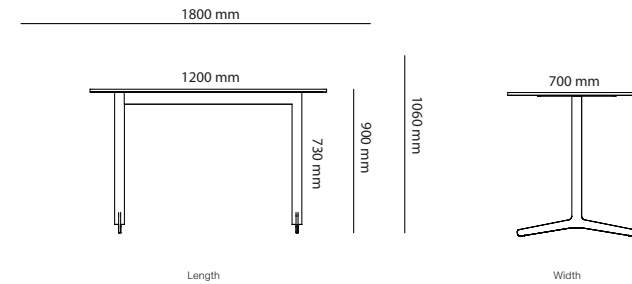

## Options

Cable Management	Price
Cutout for Bi-Box Large	183 kr
Cutout for Powerbox, Bi-Box Small (F)	183 kr
Cutout for Bi-Box Large, 2 pcs	366 kr
Cutout for Powerbox, Bi-Box Small, 2 pcs	366 kr
Cable door Feather	3 625 kr
Cable door Feather, 2 pcs	7 250 kr
Color of Stand	
Misty grey	1 136 kr
Dark Chocolate	1 136 kr
Chrome stand, mid section 1800 mm	2 346 kr
Chrome stand, 2100x1100	3 008 kr
Chrome stand, 2400x1100	3 179 kr
Chrome stand, 3200x1100	4 934 kr
Chrome stand, 2800x1100	4 934 kr
Chrome stand, 3800x1100	5 232 kr
Chrome stand, 4200x1100	5 530 kr

Length Height

Width

Square/Rectangle

Diameter Height

Round

Length Height

Width

With round corners

Length Width