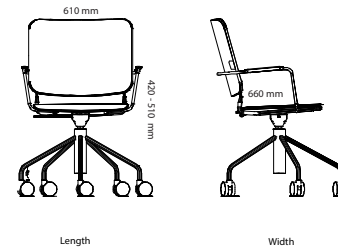

Feather chair

Feather swivel chair armrests

Feather lounge (Price quoted on request)

Feather chair armrests

Feather swivel-adjust chair armrests

Feather lounge swivel (Price quoted on request)

All other materials and colors are offered as a custom order.