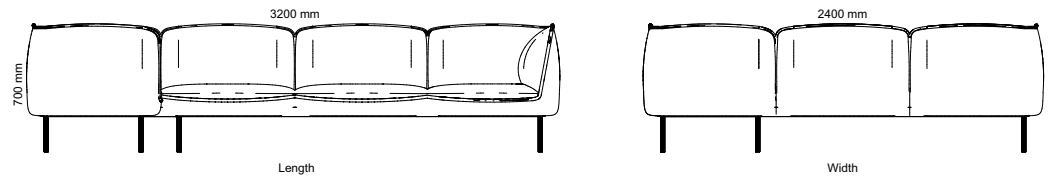

All other materials and colors are offered as a custom order.

Footstool

Armchair

Divided 2-seated & 3-seated sofa

Corner sofa

Chaise longue

2-seated & 3-seated sofa

Art.no.	2-seated sofa	PG2	PG3	PG4	PGL
31A2G2	Gather 2-seated sofa	22 160 kr	24 108 kr	29 028 kr	45 806 kr
31B2G2	Gather divided 2-seated sofa	22 160 kr	24 108 kr	29 028 kr	45 806 kr
31C2G2	Gather long 2-seated sofa	28 089 kr	30 408 kr	36 209 kr	59 903 kr
<b>3 seated &amp; chaise lounge</b>					
31D31G2	Gather 3-seated & chaise longue	42 393 kr	45 585 kr	53 663 kr	85 364 kr
31D13G2	Gather chaise longue & 3-seated	42 393 kr	45 585 kr	53 663 kr	85 364 kr
<b>3 seated sofa</b>					
31A3G2	Gather 3-seated sofa	29 992 kr	32 601 kr	39 191 kr	63 987 kr
31B3G2	Gather divided 3-seated sofa	29 992 kr	32 601 kr	39 191 kr	63 987 kr
<b>Armchair</b>					
31A1G2	Gather armchair	15 906 kr	17 149 kr	20 269 kr	25 932 kr
<b>Corner Sofa</b>					
31H23G2	Gather corner sofa 2-C-3	58 473 kr	63 382 kr	75 773 kr	124 992 kr
31H32G2	Gather corner sofa 3-C-2	58 473 kr	63 382 kr	75 773 kr	124 992 kr
<b>Foot Stool</b>					
31P1G2	Gather footstool	9 225 kr	9 735 kr	11 023 kr	15 523 kr
31P2G2	Gather long footstool	11 046 kr	11 718 kr	13 389 kr	18 064 kr