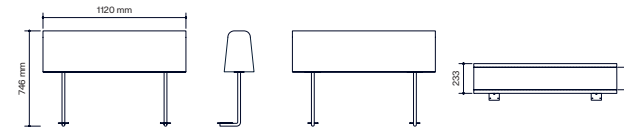

All other materials and colors are offered as a custom order.

Escape 1200x1200

Escape 1600x800

Escape 2400x800

Flush Backrest

Between Backrest

Table