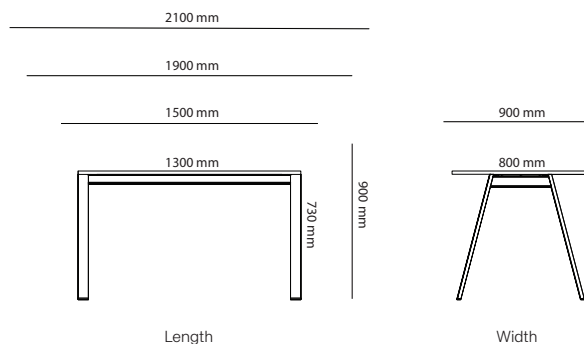

Piece Light

Laminate	Desktop	HPL	Veneer	Stained Veneer
White	Beige	White	Birch	White Ash
Light grey	Light grey	Light grey	Oak	Black
Dark grey	Black	Dark grey		Black

All other materials and colors are offered separately