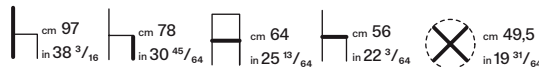

Swivel and self-aligning stool. Painted monochrome frame. Diam. 49,5 cm base. Beech plywood seat and backrest with flame-retardant polyurethane foam, upholstered.

SEDUTA E SCHIENALE / SEAT AND BACKREST