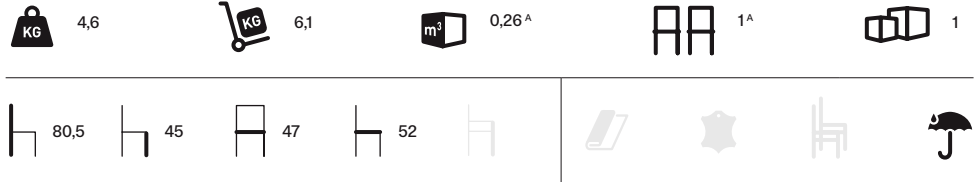

SEDUTA E SCHIENALE / SEAT AND BACKREST

Polipropilene / Polypropylene

FUSTO / FRAME

CRO/VER

GAL

€ 176,00

€ 216,00

CRO

CRO
Cromato
Chromed

VER

M16
Latte
Milk

M7
Nero
Black

M8
Marrone
Brown

M12
Grafite
Graphite

M19
Rosso ossido
Oxide red

M24
Beige
Beige

GAL

SG
Oro lucido
Shiny gold

BR
Ottone
Brass

NK
Nickel nero
Black nickel

POLIPROPILENE / POLYPROPYLENE

PP3
Nero
Black

PP12
Grafite
Graphite

PP16
Latte
Milk

PP17
Rosa pallido
Pale pink

PP18
Ghiaccio
Ice

PP19
Rosso ossido
Oxide red

PP20
Marrone
Brown

PP21
Verde scuro
Dark green

Tessuti e finiture: da pag. 251. *Fabrics and finishes: from page 251.*

NOTA 1: maggiorazione di 4€ lordo per piedini con feltrino. *NOTE 1: additional gross charge of 4€ for glides with felt slide base.*

NOTA 2: maggiorazione di 25€ lordo/cad per trattamento uso esterno. *NOTE 2: additional gross charge of 25€ pcs for outdoor use treatment.*

*** la scocca nera è disponibile ignifuga con maggiorazione di 30€ lordo/cad.

***black shell is available with fireproof treatment, with additional gross charge of 30€ pcs.