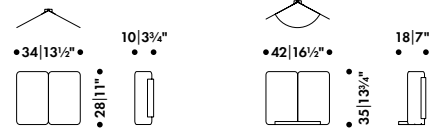

124° MIRROR

DANIEL RYBAKKEN 2017

Bracket

Anodized aluminium extrusion

Mirror

Polished stainless steel sheet

Tray

Solid ash

Shipped in a Carry Away package

Made in Germany

Small

286 124 01 Q**

SEK* 2.410,00