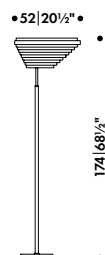

FLOOR LIGHT A805 "ANGEL WING"

ALVAR AALTO 1954

Base and stand

Steel, covered with black leather

Tube

Brass

Shade

Hand-rieveted louvered steel, white painted

Schuko plug, black plastic cable, length 2.5m

220-240V, 50/ 60 Hz

DRR...E27 max. 12W

Made in Finland

Tube nickel-plated brass

290 001 02

SEK* 20.580,00