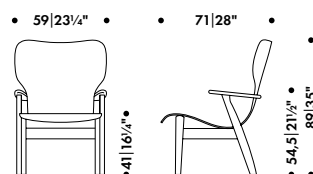

DOMUS LOUNGE CHAIR

ILMARI TAPIOVAARA 1946

Frame

Solid birch
Solid oak

Seat and back

Form-pressed birch veneer

Seat and back surface

Birch veneer
Oak veneer
Fabric upholstery with PU foam padding
Leather upholstery with PU foam padding

Shipped assembled, felt glides mounted

Made in Finland

—

Configurable product - Always made to order.

—

Frame, seat and back lacquered

natural
black

Frame, seat and back stained

honey

—

Fabric upholstery requirement

1 pc = 0,8 m

Leather upholstery requirement

1 pc = 1,48 m²

Some upholstery restrictions may occur with this product. Please consult suitability with your Artek representative.

Domus Lounge Chair	282 010 02	without VAT in SEK*

Frame, seat and back

Birch natural lacquered	+ 16.180,00
Birch lacquered or stained	+ 380,00
Oak natural lacquered	+ 2.000,00

Upholstery**

Fabric F40	+ 830,00
Fabric F60	+ 1.030,00
Fabric F80	+ 1.230,00
Fabric F100	+ 1.450,00
Fabric F140	+ 1.870,00
Fabric F200	+ 2.580,00
Leather L40	+ 4.210,00
Leather L60	+ 6.130,00

* Recommended retail price without VAT

** For COM and COL options, please check with your sales representative