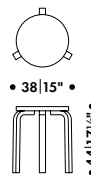

STOOL 60

ALVAR AALTO 1933

Three legs and seat edge-band

Solid birch

Seat core

Solid birch

Birch plywood

Seat surface

Birch veneer

High-pressure laminate

Linoleum

Fabric upholstery with PU foam padding

Leather upholstery with PU foam padding

Leather upholstery without PU foam padding

Configurable products - Always made to order. Longer lead times than standard versions. Existing standard components can be freely combined.

Seat lacquered

natural

black

white

orange

yellow

green

petrol

red

blue

grey

Seat stained

honey

walnut

Legs lacquered

natural

black

white

Legs stained

honey

walnut

Fabric upholstery requirement

1 pc = 50 x 50 cm

Leather upholstery requirement

1 pc = 0,4 m²

Use of water based lacquers only

Shipped unassembled in a Carry Away package or assembled (up to two in a box).

Made in Finland

Stool 60	280 002 02	without VAT in SEK*

Seat

Seat birch veneer		+ 2.210,00
Seat IKI white HPL, edge natural		+ 250,00
Seat linoleum black, edge natural		+ 250,00
Seat lacquered or stained		+ 210,00

Legs

Legs lacquered, natural		+ 0,00
Legs lacquered or stained		+ 180,00

Upholstery**

Fabric F40		+ 520,00
Fabric F60		+ 640,00
Fabric F80		+ 770,00
Fabric F100		+ 910,00
Fabric F140		+ 1.160,00
Fabric F200		+ 1.610,00
Leather without PU foam padding		+ 0,00
Leather L40		+ 1.140,00
Leather L60		+ 1.640,00

Glides

Felt glides mounted		+ 120,00

Mode of shipment

Assembled		+ 100,00

* Recommended retail price without VAT

** For COM and COL options, please check with your sales representative