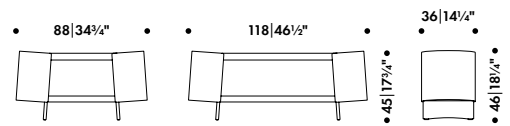

KIULU BENCH

KOICHI FUTATSUMATA 2019

Frame

Solid birch
Birch plywood

Baskets

Form pressed birch plywood

Shipped assembled

Made in Finland

285 040 01

SEK* 10.910,00

285 040 02

SEK* 11.470,00

285 040 03

SEK* 11.470,00