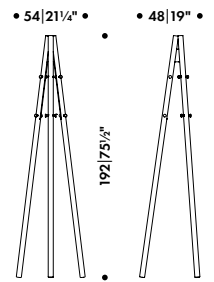

KIILA COAT STAND

DANIEL RYBAKKEN 2017

Legs

Solid ash

Structure

Bent sheet steel

Hooks

Polyamide, dyed

Made in Poland

—

**Legs natural lacquered,
structure and hooks stone
white**

285 037 02 Q**

SEK* 4.560,00