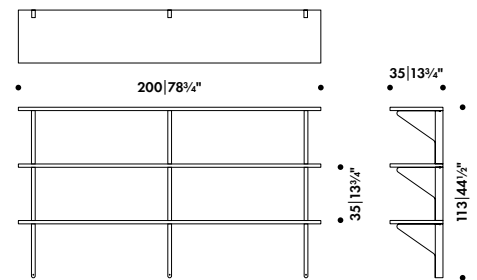

KAARI WALL SHELF

RONAN & ERWAN BOUROLLEC 2015

Wall brackets

Solid oak

Braces

Flat rolled steel

Shelf surface

Melamine

Shelf edge-band

ABS

Shipped disassembled in three boxes

Made in Italy and Poland

REB 008

285 034 01

SEK* 18.370,00

285 033 01

SEK* 22.640,00

* Recommended retail price without VAT