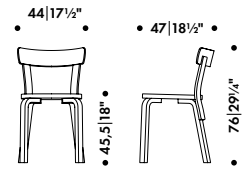

CHAIR 69

ALVAR AALTO 1935

Legs and seat core

Solid birch

Seat surface

Birch veneer

High-pressure laminate

Fabric upholstery with PU foam padding

Leather upholstery with PU foam padding

Leather upholstery without PU foam padding

Backrest

Form-pressed solid birch lamella

Use of water based lacquers only

Shipped unassembled in a Carry Away package

Made in Finland

Legs and backrest natural lacquered, seat birch veneer

281 004 77 Q**

SEK* 3.820,00