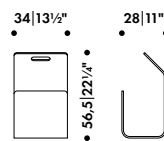

KANTO MAGAZINE/ FIREWOOD RACK PN001

PANCHO NIKANDER 2004

Form-pressed birch veneer

Shipped in a Carry Away package

Made in Estonia

Natural lacquered

285 016 01 Q**

SEK* 1.730,00