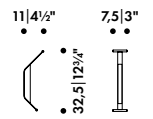

KAARI WALL HOOK

RONAN & ERWAN BOUROULLEC 2015

Wall bracket

Solid oak

Hook

Flat rolled steel

Shipped assembled

Made in Poland

Natural lacquered

285 036 10 Q**

SEK* 790,00