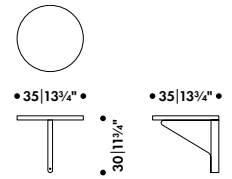

KAARI WALL SHELF ROUND

RONAN & ERWAN BOUROLLEC 2015

Wall bracket

Solid oak

Brace

Flat rolled steel

Shelf surface

Linoleum

Shelf edge-band

ABS

Made in Italy and Poland

—

REB 007

—