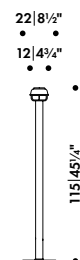

220-240V, 50/ 60 Hz

DRR...E27 max. 12W

Made in Italy

**Shade and base white
powder coated, white cable**

291 022 01 Q**

SEK* 6.400,00

**Shade and base orange
powder coated, transparent
cable**

291 022 02 Q**