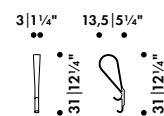

TUPLA WALL HOOK

RONAN & ERWAN BOUROULLEC 2020

Wall hook

Zinc die-cast

Made in Italy

Black matt powder coated

285 042 01Q**

SEK* 840,00

* Recommended retail price without VAT;

** Quick Ship product - dispatch usually within 3 working days ex Germany