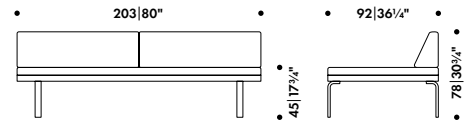

DAY BED 710

ALVAR AALTO 1933

Legs, bed frame and slats

Solid birch

Mattress and back cushions

Fabric upholstery with PU foam

Use of water based lacquers only

Shipped assembled

Made in Finland

—
**Configurable product -
Always made to order.**

Fabric upholstery requirements

Mattress cover 1 pc = 4,3 m

Back cushion cover 2 pc = 2,5 m

Day Bed 710	281 031 02	without VAT in SEK*
Frame		
Lacquered		9.920,00
Mattress		
With mattress		+ 4.440,00
Mattress cover**		
Mattress, fabric F40		+ 6.890,00
Mattress, fabric F60		+ 8.010,00
Mattress, fabric F80		+ 9.120,00
Mattress, fabric F100		+ 10.220,00
Mattress, fabric F140		+ 12.450,00
Mattress, fabric F200		+ 16.350,00
Back cushions (2 pcs)		
With back cushion		+ 2.840,00
Back cushion covers (2 pcs)**		
Back cushions (2 pcs), fabric F40		+ 4.470,00
Back cushions (2 pcs), fabric F60		+ 5.130,00
Back cushions (2 pcs), fabric F80		+ 5.780,00
Back cushions (2 pcs), fabric F100		+ 6.430,00
Back cushions (2 pcs), fabric F140		+ 7.720,00
Back cushions (2 pcs), fabric F200		+ 9.980,00
Glides		
Felt glides mounted		+ 120,00

* Recommended retail price without VAT

** For COM and COL options, please check with your sales representative