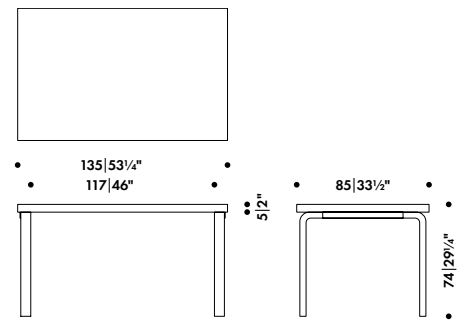

AALTO TABLE RECTANGULAR

ALVAR AALTO 1933

Four legs and top edge-band

Solid birch

Top core

Solid birch, chipboard, honeycomb

Top surface

Birch veneer

High-pressure laminate

Linoleum

Use of water based lacquers only

Shipped unassembled in two boxes

Table with birch veneer top:
Made in Finland and Germany
Table with HPL top: Made in
Finland
Table with linoleum top: Made
in Finland

82B

Legs and edge band natural lacquered,
top birch veneer

283 006 81

SEK* 13.380,00

Legs and edge band natural lacquered,
top IKI white HPL

283 006 82

SEK* 13.380,00

Legs and edge band natural lacquered,
top black linoleum

283 006 83

SEK* 13.380,00

Felt glides, 28 x 52 mm, set of 4, with
screws for LG83

270 049 03Q**

SEK* 160,00

* Recommended retail price without VAT;

** Quick Ship product - dispatch usually within 3 working days ex Germany