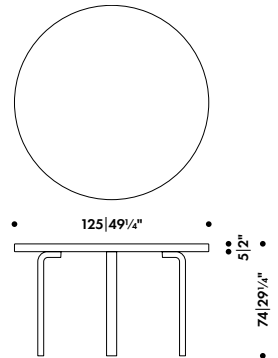

AALTO TABLE ROUND

ALVAR AALTO 1933

Legs and top edge-band

Solid birch

Top core

Solid birch, chipboard, honeycomb

Top surface

Birch veneer

High-pressure laminate

Linoleum

Use of water based lacquers only

Shipped unassembled in two boxes

Table with birch veneer top: Made in Finland and Germany

Table with HPL top: Made in Finland

Table with linoleum top: Made in Finland

91