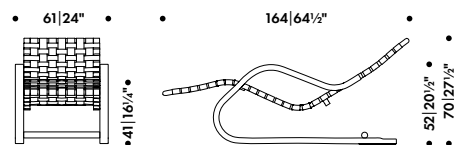

LOUNGE CHAIR 43

ALVAR AALTO 1937

Frame

Form-bent solid birch lamella

Seat

Linen webbing

Re-webbing requirement 34 m/chair

Use of water based lacquers only

Shipped assembled

Made in Finland

Natural lacquered, black/black webbing

282 008 41

SEK* 49.100,00