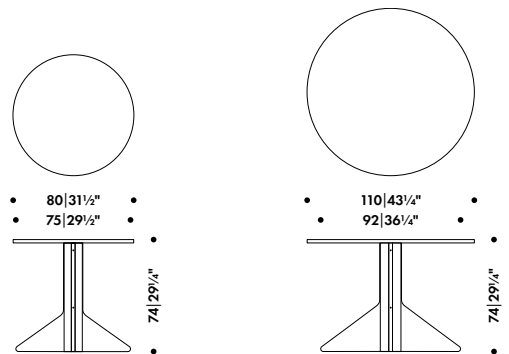

KAARI TABLE ROUND

RONAN & ERWAN BOUROLLEC 2015

REB 003

REB 004

Legs
Solid oak

Braces
Flat rolled steel

Top core
MDF

Top surface
High-pressure laminate
Linoleum

Top edge-band
ABS

Shipped unassembled in three boxes

Made in Italy and Poland

Configurable products - Always made to order. Existing standard components can be freely combined.

REB 003	283 053 02	without VAT in SEK*

Table top

HPL, high-gloss white	11.660,00
HPL, high-gloss black	+ 0,00
Linoleum black	+ 1.530,00

Base

Natural oak, protective varnish	+ 0,00
Oak, black lacquered	+ 0,00

REB 004	283 054 02	without VAT in SEK*

Table top

HPL, high-gloss white	15.350,00
HPL, high-gloss black	+ 0,00
Linoleum black	+ 2.020,00

Base

Natural oak, protective varnish	+ 0,00
Oak, black lacquered	+ 0,00

* Recommended retail price without VAT