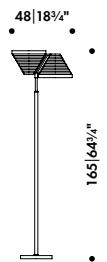

FLOOR LIGHT A810

ALVAR AALTO 1959

Base and stand

Steel, covered with black leather

Tube

Brass
Stainless steel

Shade

Hand-riveted louvered steel, white painted

Schuko plug, black plastic cable, length 2.5m

220-240V, 50/ 60 Hz
DRR...E27 max. 12W

Made in Finland

Tube stainless steel

290 004 02

SEK* 24.920,00