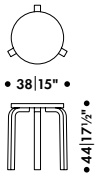

STOOL 60

ALVAR AALTO 1933

Three legs and seat edge-band

Solid birch

Seat core

Solid birch

Birch plywood

Seat surface

Birch veneer

High-pressure laminate

Linoleum

Fabric upholstery with PU foam padding

Leather upholstery with PU foam padding

Leather upholstery without PU foam padding

Use of water based lacquers only

Shipped unassembled in a Carry Away package or assembled (up to two in a box).

Made in Finland

Legs natural lacquered, seat birch veneer

280 001 51 Q**
SEK* 2.210,00