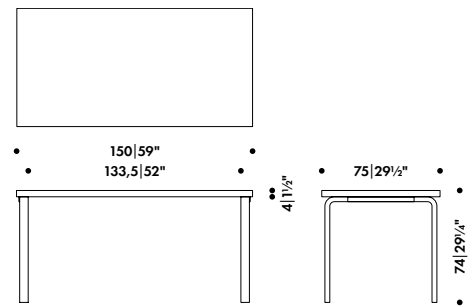

AALTO TABLE RECTANGULAR

ALVAR AALTO 1933

Four legs and top edge-band

Solid birch

Top core

Solid birch, chipboard, honeycomb

Top surface

Birch veneer

High-pressure laminate

Linoleum

Use of water based lacquers only

Shipped unassembled in two boxes

Table with birch veneer top:
Made in Finland and Germany
Table with HPL top: Made in
Finland
Table with linoleum top: Made
in Finland

81A

Legs and edge band natural lacquered, top birch veneer

283 044 81

SEK* 13.280,00

Legs and edge band natural lacquered, top IKI white HPL

283 044 82

SEK* 13.280,00

Legs and edge band natural lacquered, top black linoleum

283 044 83

SEK* 13.280,00

Felt glides, 22 x 45 mm, set of 4, with screws for LG80

270 049 02Q**

SEK* 160,00

* Recommended retail price without VAT;

** Quick Ship product - dispatch usually within 3 working days ex Germany