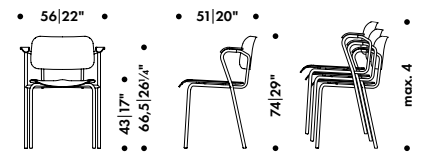

LUKKI CHAIR

ILMARI TAPIOVAARA 1951

Legs

Steel tube

Seat and back core

Form-pressed birch plywood

Seat and back surface

Beech veneer

Shipped assembled

Made in Finland

Frame black matt powder coated, seat, backrest and armrest black lacquered

281 016 01

SEK* 4.530,00

Frame stone white matt powder coated, seat, backrest and armrest stone white lacquered

281 016 02

SEK* 4.530,00

* Recommended retail price without VAT