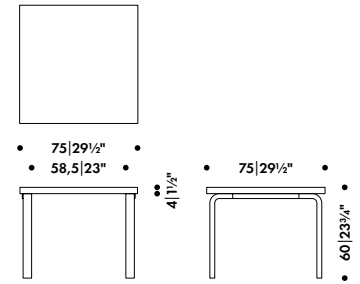

AALTO CHILDREN'S TABLE SQUARE

ALVAR AALTO 1933

Four legs and top edge-band

Solid birch

Top core

Solid birch, chipboard, honeycomb

Top surface

Birch veneer

High-pressure laminate

Linoleum

Use of water based lacquers only

Shipped unassembled in two cartons

Table with birch veneer top: Made in Finland and Germany

Table with HPL top: Made in Finland

Table with linoleum top: Made in Finland

81C