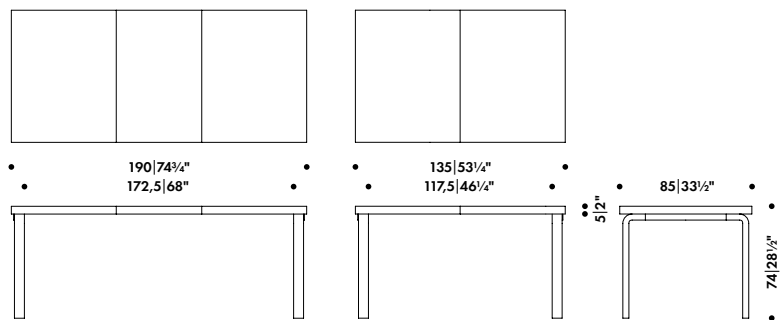

AALTO TABLE EXTENDABLE

ALVAR AALTO 1956

Four legs and top edge-band

Solid birch

Top core

Solid birch, chipboard, honeycomb

Top surface

Birch veneer

High-pressure laminate

Linoleum

Use of water based lacquers only

Shipped unassembled in two boxes

Table with birch veneer top: Made in Finland and Germany

Table with HPL top: Made in Finland

97

Legs and edge band natural lacquered,
top birch veneer

283 024 81

SEK* 27.530,00

Legs and edge band natural lacquered,
top IKI white HPL

283 024 82

SEK* 27.530,00

Felt glides, 28 x 52 mm, set of 4, with
screws for LG83

270 049 03Q**

SEK* 160,00

* Recommended retail price without VAT;

** Quick Ship product - dispatch usually within 3 working days ex Germany