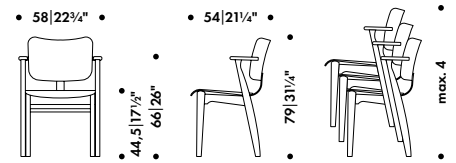

DOMUS CHAIR

ILMARI TAPIOVAARA 1946

Frame

Solid birch
Solid oak

Seat and back core

Form-pressed birch veneer

Seat and back surface

Birch veneer

Oak veneer

Fabric upholstery with PU foam padding

Leather upholstery with PU foam padding

Shipped assembled, felt glides mounted

Made in Finland

281 013 01
SEK* 7.480,00

281 013 02
SEK* 7.760,00

281 013 03
SEK* 7.760,00

281 013 04
SEK* 7.760,00

281 013 EF
SEK* 7.760,00

281 013 05
SEK* 9.030,00

281 014 51
SEK* 9.180,00

281 014 52
SEK* 9.460,00

281 014 53
SEK* 9.460,00

281 014 54
SEK* 9.460,00

281 014 55
SEK* 10.730,00

281 015 51
SEK* 11.140,00

* Recommended retail price without VAT