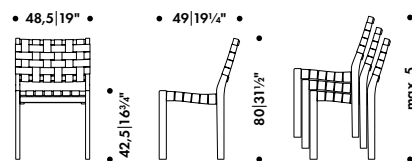

CHAIR 611

ALVAR AALTO 1929

Frame

Solid birch

Seat and backrest

Linen webbing

Felt glides mounted

Re-webbing requirement 13 m/chair

Use of water based lacquers only

Made in Finland

**Natural lacquered, black/
black webbing**

281 022 41
SEK* 6.360,00