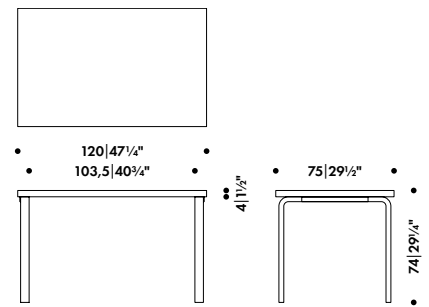

AALTO TABLE RECTANGULAR

ALVAR AALTO 1933

Four legs and top edge-band

Solid birch

Top core

Solid birch, chipboard, honeycomb

Top surface

Birch veneer

High-pressure laminate

Linoleum

Use of water based lacquers only

Shipped unassembled in two boxes

Table with birch veneer top:
Made in Finland and Germany
Table with HPL top: Made in
Finland
Table with linoleum top: Made
in Finland

81B

Legs and edge band natural lacquered, top birch veneer

283 004 81

SEK* 9.990,00

Legs and edge band natural lacquered, top IKI white HPL

283 004 82

SEK* 9.990,00

Legs and edge band natural lacquered, top black linoleum

283 004 83

SEK* 9.990,00

Felt glides, 22 x 45 mm, set of 4, with screws for LG80

270 049 02Q**

SEK* 160,00

* Recommended retail price without VAT;

** Quick Ship product - dispatch usually within 3 working days ex Germany