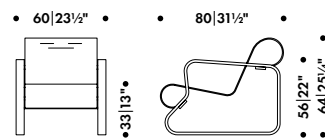

ARMCHAIR 41 "PAIMIO"

ALVAR AALTO 1932

Frame

Form-bent solid birch lamella

Seat shell

Form-pressed birch plywood

Shipped assembled

Use of water based lacquers only

Made in Finland

—

**Frame natural lacquered,
seat shell white lacquered**

282 006 01

SEK* 35.760,00