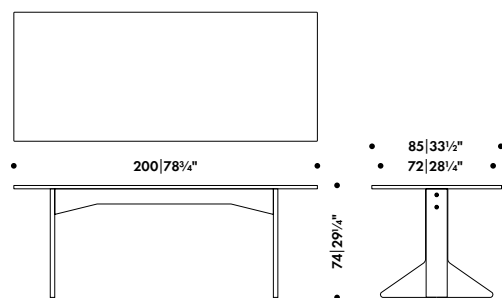

KAARI TABLE RECTANGULAR

RONAN & ERWAN BOUROULLEC 2015

REB 001

Legs

Solid oak

Braces

Flat rolled steel

Top core

MDF

Top surface

High-pressure laminate
Linoleum

Top edge-band

ABS

Shipped unassembled in three boxes

Made in Italy and Poland

—

Configurable products - Always made to order. Existing standard components can be freely combined.

—

REB 001	283 051 02	without VAT in SEK*
Table top		
HPL, high-gloss white		21.350,00
HPL, high-gloss black		+ 0,00
Linoleum black		+ 2.790,00
Base		
Natural oak, protective varnish		+ 0,00
Oak, black lacquered		+ 0,00

* Recommended retail price without VAT