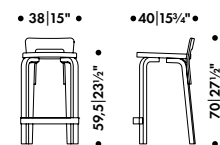

HIGH CHAIR K65

ALVAR AALTO 1935

Legs and seat edge-band

Solid birch

Seat core

Solid birch

Birch plywood

Seat surface

Birch veneer

High-pressure laminate

Linoleum

Fabric upholstery with PU foam padding

Leather upholstery with PU foam padding

Leather upholstery without PU foam padding

Backrest

Form-pressed birch plywood

Footrest

Form-pressed solid birch lamella

Use of water based lacquers only

Shipped unassembled in a Carry Away package

Made in Finland

Legs and backrest natural lacquered, seat birch veneer

281 006 51 Q**

SEK* 4.380,00