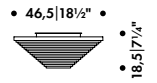

CEILING LIGHT A622

ALVAR AALTO 1953

Shade

Hand-riveted louvered steel

Ceiling mounted, no light fixture plug

220-240V, 50/ 60 Hz
DRR...E27 max. 12W (3 bulbs)

Made in Finland

A622B

292 001 01

SEK* 12.580,00

292 002 01

SEK* 12.580,00

* Recommended retail price without VAT