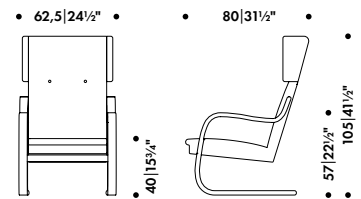

ARMCHAIR 401

ALVAR AALTO 1933

Frame

Form-bent solid birch lamella

Seat and back

Solid birch, birch plywood

Fabric upholstery, steel spring, seaweed, chip wool, PU foam and polyester padding

Leather upholstery, steel spring, seaweed, chip wool, PU foam and polyester padding

Use of water based lacquers only

Shipped assembled

Made in Finland

Natural lacquered, upholstery front: grey (coda 232), seat: yellow (coda 410), back: red/white (canvas 614), buttons: black/white (canvas 154), stitching yarn: pale pink (817)

282 022 21

SEK* 27.000,00