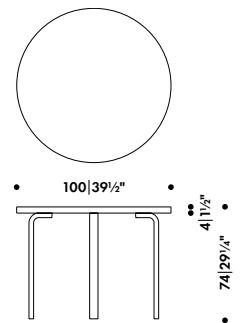

AALTO TABLE ROUND

ALVAR AALTO 1933

Legs and top edge-band

Solid birch

Top core

Solid birch, chipboard, honeycomb

Top surface

Birch veneer

High-pressure laminate

Linoleum

Use of water based lacquers only

Shipped unassembled in two boxes

Table with birch veneer top: Made in Finland and Germany

Table with HPL top: Made in Finland

Table with linoleum top: Made in Finland

90A