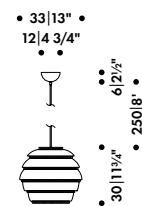

PENDANT LIGHT A331 "BEEHIVE"

ALVAR AALTO 1953

Shade

Hand-spun aluminium

Rings

Steel

Plastic cable, length 2,5 m

220-240V, 50/ 60 Hz
DRR...E27 max. 12W

Made in China

**Shade white powder coated,
rings brass-plated, white
cable**

291 004 01 Q**

SEK* 10.580,00