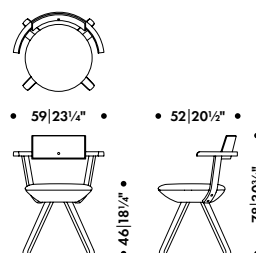

RIVAL CHAIR

KONSTANTIN GRCIC 2014

Legs

Solid birch

Seat shell

Polypropylene

Seat surface

3D-knit upholstery with PU foam padding
Leather upholstery with PU foam padding

Backrest

Form-pressed solid birch lamella

Swivel seat base

Shipped assembled

Made in Germany

—

Configurable products - Always made to order. Existing standard components can be freely combined.

—

Legs and backrest/seat shell

natural/white
white/white
asphalt/asphalt

—

Fabric upholstery requirements

seat 1 pc = 0,61 m

Leather upholstery requirements

seat 1 pc = 0,65 m²

Some upholstery restrictions may occur with this product. Please consult suitability with your Artek representative.

Rival Chair KG002

281 041 00

without VAT
in SEK*

Legs and backrest

Lacquered

Upholstery

3D-knit, black/white	9.300,00
3D-knit, light grey/cream	9.300,00
Leather Premium F nero	10.800,00
Leather Natural F caramel	11.280,00

Glides

Glides for carpet

Glides for hard floors

* Recommended retail price without VAT