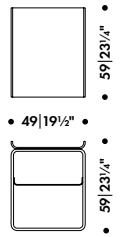

Frame

Form-bent solid birch lamella

Shelves

Form-pressed birch plywood

Use of water based lacquers only

Shipped assembled

Made in Finland

**Frame natural lacquered, shelves black
lacquered**