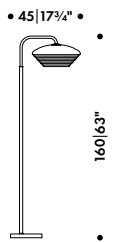

FLOOR LIGHT A811

ARTEK 1965

Base and stand

Steel, covered with black leather

Tube

Brass

Shade

Hand-spun and hand-riveted louvered steel,
white painted

Schuko plug, black plastic cable, length 2.5m

220-240V, 50/ 60 Hz

DRR...E27 max. 12W

Made in Finland

Tube nickel-plated brass

290 005 02

SEK* 20.600,00