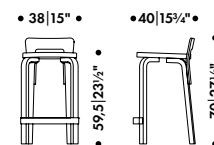

HIGH CHAIR K65

ALVAR AALTO 1935

Legs and seat edge-band

Solid birch

Seat core

Solid birch

Birch plywood

Seat surface

Birch veneer

High-pressure laminate

Linoleum

Fabric upholstery with PU foam padding

Leather upholstery with PU foam padding

Leather upholstery without PU foam padding

Configurable products - Always made to order. Longer lead times than standard versions. Existing standard components can be freely combined.

—

Seat lacquered

natural

black

white

orange

yellow

green

petrol

red

blue

grey

Seat stained

honey

walnut

Legs and backrest lacquered

natural

black

white

—

Fabric upholstery requirement

1 pc = 50 x 50 cm

Leather upholstery requirement

1 pc = 0,4 m²

Backrest

Form-pressed birch plywood

Footrest

Form-pressed solid birch lamella

Use of water based lacquers only

Shipped unassembled in a Carry Away package

Made in Finland

—

High Chair K65	281 007 02	without VAT in SEK*
Seat		
Seat in birch veneer		4.380,00
Seat IKI white HPL, edge natural		+ 250,00
Seat linoleum black, edge natural		+ 250,00
Seat lacquered or stained		+ 210,00
Legs and backrest		
Legs and backrest natural lacquered		+ 0,00
Legs and backrest lacquered		+ 240,00
Upholstery**		
Fabric F40		+ 520,00
Fabric F60		+ 640,00
Fabric F80		+ 770,00
Fabric F100		+ 910,00
Fabric F140		+ 1.160,00
Fabric F200		+ 1.610,00
Leather without PU foam padding		+ 0,00
Leather L40		+ 1.140,00
Leather L60		+ 1.640,00
Glides		
Felt glides mounted		+ 180,00
Mode of shipment		
Assembled		+ 100,00

* Recommended retail price without VAT

** For COM and COL options, please check with your sales representative