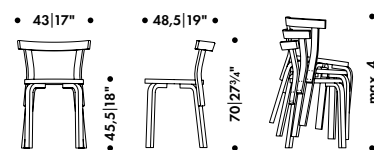

CHAIR 68

ALVAR AALTO 1935

Legs and seat edge-band

Solid birch

Seat core

Solid birch

Birch plywood

Seat surface

Birch veneer

High-pressure laminate

Linoleum

Fabric upholstery with PU foam padding

Leather upholstery with PU foam padding

Leather upholstery without PU foam padding

Backrest

Form-pressed birch plywood

Use of water based lacquers only

Shipped unassembled in a Carry Away package

Made in Finland

Legs and backrest natural lacquered, seat birch veneer

281 028 71

SEK* 4.500,00

Legs and backrest natural lacquered, seat IKI white HPL

281 028 72

SEK* 4.770,00

Legs and backrest natural lacquered, seat black linoleum

281 028 73

SEK* 4.770,00

Legs and backrest white lacquered, seat white lacquered

281 028 74

SEK* 4.970,00

Legs and backrest black lacquered, seat black lacquered

281 028 75

SEK* 4.970,00

Felt glides, 17 x 30 mm, set of 4, with screws for LG60

270 049 01 Q**

SEK* 160,00

* Recommended retail price without VAT;

** Quick Ship product - dispatch usually within 3 working days ex Germany