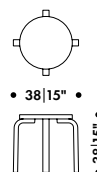

CHILDREN'S STOOL NE60

ALVAR AALTO 1934

Four legs and seat edge-band

Solid birch

Seat core

Solid birch

Birch plywood

Seat surface

Birch veneer

High-pressure laminate

Linoleum

Fabric upholstery with PU foam padding

Leather upholstery with PU foam padding

Leather upholstery without PU foam padding

Use of water based lacquers only

Shipped unassembled in a Carry Away package or assembled (up to two in a box).

Made in Finland

Configurable products - Always made to order. Longer lead times than standard versions. Existing standard components can be freely combined.

Seat lacquered

natural

black

white

orange

yellow

green

petrol

red

blue

grey

Seat stained

honey

walnut

Fabric upholstery requirement

1 pc = 50 x 50 cm

Leather upholstery requirement

1 pc = 0,4 m²

Children's Stool NE60	280 016 02	without VAT in SEK*
Seat		
Seat in birch veneer		+ 2.490,00
Seat IKI white HPL, edge natural		+ 250,00
Seat linoleum black, edge natural		+ 250,00
Seat lacquered or stained		+ 210,00
Legs		
Legs natural lacquered		+ 0,00
Upholstery		
Fabric F40		+ 520,00
Fabric F60		+ 640,00
Fabric F80		+ 770,00
Fabric F100		+ 910,00
Fabric F140		+ 1.160,00
Fabric F200		+ 1.610,00
Leather without PU foam padding		+ 0,00
Leather L40		+ 1.140,00
Leather L60		+ 1.640,00
Glides		
Felt glides mounted		+ 180,00
Mode of shipment		
Assembled		+ 100,00

* Recommended retail price without VAT