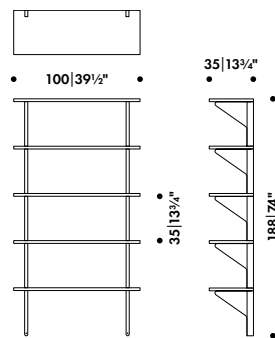

KAARI WALL SHELF

RONAN & ERWAN BOUROLLEC 2015

Wall brackets

Solid oak

Braces

Flat rolled steel

Shelf surface

Melamine

Shelf edge-band

ABS

Shipped disassembled in three boxes

Made in Italy and Poland

REB 009