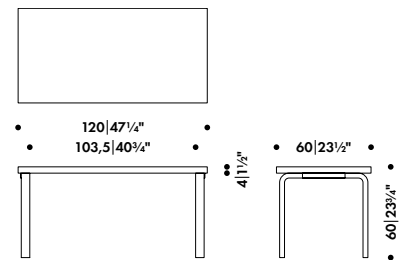

AALTO CHILDREN'S TABLE RECTANGULAR

ALVAR AALTO 1933

Four legs and top edge-band

Solid birch

Top core

Solid birch, chipboard, honeycomb

Top surface

Birch veneer

High-pressure laminate

Linoleum

Use of water based lacquers only

Shipped unassembled in two cartons

Table with birch veneer top: Made in

Finland and Germany

Table with HPL top: Made in Finland

Table with linoleum top: Made in

Finland

—

80A

—