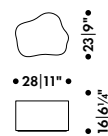

Shape B - medium