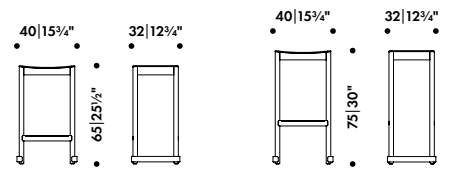

ATELIER BAR STOOL

TAF STUDIO 2021

Frame

Solid beech
Solid ash
Solid oak

Foot rest inlay

Aluminium

Seat

Beech plywood

Seat surface

Beech veneer
Ash veneer
Oak veneer

Plastic glides mounted

Made in Italy

—

Configurable products - Always made to order. Longer lead times than standard versions.

—

Atelier Bar Stool	281 046 00	without VAT in SEK*
Seat height		
Seat height 65cm		0,00
Seat height 75cm		0,00
Frame and seat		
natural beech, clear lacquered		4.990,00
natural ash, clear lacquered		+ 450,00
natural oak, clear lacquered		+ 1.100,00
beech, black lacquered		+ 400,00
beech, dark red lacquered		+ 400,00
beech, green lacquered		+ 400,00
Glides		
Plastic glides mounted		+ 0,00

* Recommended retail price without VAT