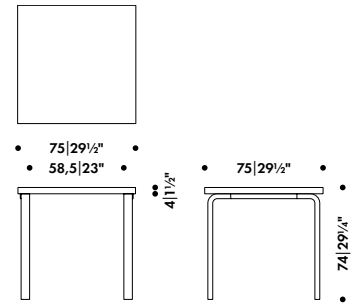

AALTO TABLE SQUARE

ALVAR AALTO 1933

Four legs and top edge-band

Solid birch

Top core

Solid birch, chipboard, honeycomb

Top surface

Birch veneer

High-pressure laminate

Linoleum

Use of water based lacquers only

Shipped unassembled in two boxes

Table with birch veneer top: Made in Finland and Germany

Table with HPL top: Made in Finland

Table with linoleum top: Made in Finland

81C