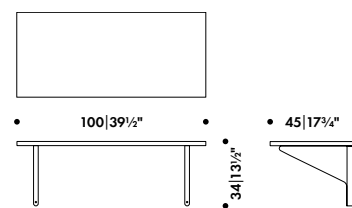

KAARI WALL CONSOLE

RONAN & ERWAN BOUROULLEC 2015

Wall brackets

Solid oak

Braces

Flat rolled steel

Shelf surface

Linoleum

Shelf edge-band

ABS

Made in Italy and Poland

—

Configurable products - Always made to order. Existing standard components can be freely combined.

—

REB 006

285 031 02

without VAT
in SEK*

Shelf

Black linoleum, edge black

6.660,00

Red linoleum, edge black

+ 0,00

Blue linoleum, edge red high gloss

+ 0,00

Wall bracket

Oak natural, protective varnish

+ 0,00

Oak black lacquered

+ 0,00