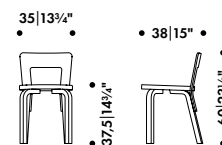

1 pc = 50 x 50 cm

Leather upholstery requirement

1 pc = 0,4 m²

Backrest

Form-pressed birch plywood

Use of water based lacquers only

Shipped unassembled in a Carry Away package

Made in Finland