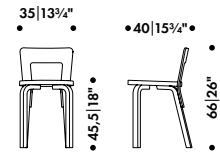

CHAIR 65

ALVAR AALTO 1935

Legs and seat edge-band

Solid birch

Seat core

Solid birch

Birch plywood

Seat surface

Birch veneer

High-pressure laminate

Linoleum

Fabric upholstery with PU foam padding

Leather upholstery with PU foam padding

Leather upholstery without PU foam padding

Configurable products - Always made to order. Existing standard components can be freely combined.

Seat lacquered

natural

black

white

orange

yellow

green

petrol

red

blue

grey

Seat stained

honey

walnut

Legs and backrest lacquered

natural

black

white

Fabric upholstery requirement

1 pc = 50 x 50 cm

Leather upholstery requirement

1 pc = 0,4 m²

Backrest

Form-pressed birch plywood

Use of water based lacquers only

Shipped unassembled in a Carry Away package

Made in Finland

Chair 65	281 027 02	without VAT in SEK*
Seat		
Seat birch veneer		3.610,00
Seat IKI white HPL, edge natural		+ 250,00
Seat linoleum black, edge natural		+ 250,00
Seat lacquered or stained		+ 210,00
Legs and backrest		
Legs and backrest lacquered		+ 220,00
Upholstery**		
Fabric F40		+ 520,00
Fabric F60		+ 640,00
Fabric F80		+ 770,00
Fabric F100		+ 910,00
Fabric F140		+ 1.160,00
Fabric F200		+ 1.610,00
Leather without PU foam padding		+ 0,00
Leather L40		+ 1.140,00
Leather L60		+ 1.640,00
Glides		
Felt glides mounted		+ 180,00
Mode of shipment		
Assembled		+ 100,00

* Recommended retail price without VAT

** For COM and COL options, please check with your sales representative