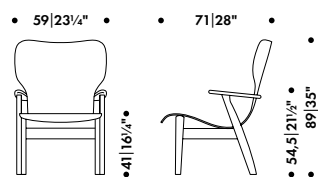

DOMUS LOUNGE CHAIR

ILMARI TAPIOVAARA 1946

Frame

Solid birch
Solid oak

Seat and back

Form-pressed birch veneer

Seat and back surface

Birch veneer
Oak veneer
Fabric upholstery with PU foam padding
Leather upholstery with PU foam padding

Shipped assembled, felt glides mounted

Made in Finland

Birch, frame natural lacquered

282 009 01
SEK* 16.180,00