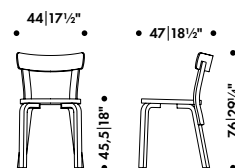

CHAIR 69

ALVAR AALTO 1935

Legs and seat core

Solid birch

Seat surface

Birch veneer

High-pressure laminate

Fabric upholstery with PU foam padding

Leather upholstery with PU foam padding

Leather upholstery without PU foam padding

Backrest

Form-pressed solid birch lamella

Use of water based lacquers only

Shipped unassembled in a Carry Away package

Made in Finland

Configurable products - Always made to order. Longer lead times than standard versions. Existing standard components can be freely combined.

Seat and backrest lacquered

natural

black

white

orange

yellow

green

petrol

Legs and backrest support lacquered

natural

black

white

Fabric upholstery requirement

1 pc = 50 x 50 cm

Leather upholstery requirement

1 pc = 0,4 m²

Chair 69	281 005 02	without VAT in SEK*
Seat and backrest		
Seat birch veneer		3.820,00
Seat IKI white HPL, edge natural		+ 260,00
Seat and backrest lacquered		+ 280,00
Legs and backrest support		
Legs and backrest support lacquered		+ 210,00
Upholstery**		
Fabric F40		+ 520,00
Fabric F60		+ 640,00
Fabric F80		+ 770,00
Fabric F100		+ 910,00
Fabric F140		+ 1.160,00
Fabric F200		+ 1.610,00
Leather without PU foam padding		+ 0,00
Leather L40		+ 1.140,00
Leather L60		+ 1.640,00
Glides		
Felt glides mounted		+ 180,00
Mode of shipment		
Assembled		+ 100,00

* Recommended retail price without VAT

** For COM and COL options, please check with your sales representative