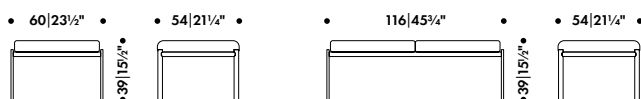

KIKI BENCH

ILMARI TAPIOVAARA 1960

Frame

Steel

Seat

Fabric upholstery with PU foam and polyester wadding

Leather upholstery with PU foam and polyester wadding

Shipped assembled

Made in Hungary

—

**Configurable product -
Always made to order.**

—

Frame powder coated

black gloss

—

1-seater

Fabric upholstery requirements

1 pc = 0,83 m

Leather upholstery requirement

1 pc = 1,39 m²

2-seater

Fabric upholstery requirement

1 pc = 1,32 m

Leather upholstery requirement

1 pc = 2,6 m²

Kiki Bench 1-seater	285 010 02	without VAT in SEK*

Frame		
Frame powder-coated		8.080,00

Upholstery**		
Fabric F40		+ 770,00
Fabric F60		+ 970,00
Fabric F80		+ 1.160,00
Fabric F100		+ 1.360,00
Fabric F140		+ 1.750,00
Fabric F200		+ 2.430,00
Leather L40		+ 3.950,00
Leather L60		+ 5.750,00

Kiki Bench 2-seater	285 011 02	without VAT in SEK*

Frame		
Frame powder-coated		12.360,00

Upholstery**		
Fabric F40		+ 1.230,00
Fabric F60		+ 1.550,00
Fabric F80		+ 1.870,00
Fabric F100		+ 2.170,00
Fabric F140		+ 2.790,00
Fabric F200		+ 3.870,00
Leather L40		+ 7.410,00
Leather L60		+ 10.750,00

* Recommended retail price without VAT

** For COM and COL options, please check with your sales representative