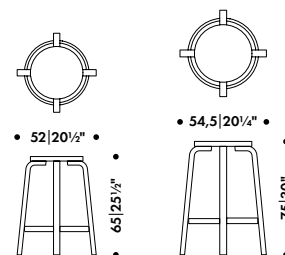

BAR STOOL 64

ALVAR AALTO 1935

Legs and seat edge-band

Solid birch

Seat core

Solid birch

Birch plywood

Seat surface

Birch veneer

High-pressure laminate

Linoleum

Fabric upholstery with PU foam padding

Leather upholstery with PU foam padding

Leather upholstery without PU foam padding

Foot ring

Form-pressed solid birch lamella

Use of water based lacquers only

Shipped unassembled in a Carry Away package

Made in Finland

280 014 51 Q**
SEK* 4.970,00

280 014 71 Q**
SEK* 4.970,00

280 014 52 Q**
SEK* 5.220,00

280 014 72 Q**
SEK* 5.220,00

280 014 53 Q**
SEK* 5.220,00

280 014 73 Q**
SEK* 5.220,00

280 014 55
SEK* 5.420,00

280 014 75
SEK* 5.420,00

280 014 54
SEK* 5.420,00

280 014 74
SEK* 5.420,00

270 049 01 Q**
SEK* 160,00

* Recommended retail price without VAT;

** Quick Ship product - dispatch usually within 3 working days ex Germany