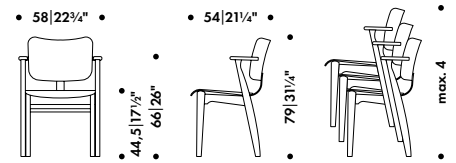

DOMUS CHAIR

ILMARI TAPIOVAARA 1946

Frame

Solid birch
Solid oak

Seat and back core

Form-pressed birch veneer

Seat and back surface

Birch veneer
Oak veneer
Fabric upholstery with PU foam padding
Leather upholstery with PU foam padding

Shipped assembled, felt glides mounted

Made in Finland

—

Configurable product - Always made to order.

—

Frame, seat and back lacquered

natural
white

Frame, seat and back stained

black
honey
walnut

—

Fabric upholstery requirements

seat 1 pc = 0,6 m
seat and back 1 pc = 0,7 m

Leather upholstery requirements

seat 1 pc = 0,6 m²
seat and back 1 pc = 1,1 m²

Some upholstery restrictions may occur with this product. Please consult suitability with your Artek representative.

Domus Chair seat upholstered	281 014 02	without VAT in SEK*

Frame, seat and back

Birch natural lacquered	+ 7.480,00
Birch, lacquered or stained	+ 280,00
Oak natural lacquered	+ 1.550,00

Upholstery**

Fabric F40	+ 620,00
Fabric F60	+ 770,00
Fabric F80	+ 940,00
Fabric F100	+ 1.080,00
Fabric F140	+ 1.390,00
Fabric F200	+ 1.940,00
Leather L40	+ 1.700,00
Leather L60	+ 2.490,00

Domus Chair seat and back upholstered	281 015 02	without VAT in SEK*

Frame, seat and back

Birch natural lacquered	+ 8.010,00
Birch, lacquered or stained	+ 280,00
Oak natural lacquered	+ 1.540,00

Upholstery**

Fabric F40	+ 720,00
Fabric F60	+ 910,00
Fabric F80	+ 1.080,00
Fabric F100	+ 1.260,00
Fabric F140	+ 1.620,00
Fabric F200	+ 2.260,00
Leather L40	+ 3.130,00
Leather L60	+ 4.560,00

* Recommended retail price without VAT

** For COM and COL options, please check with your sales representative