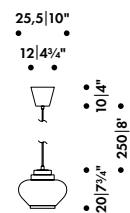

PENDANT LIGHT A333 "TURNIP"

ALVAR AALTO 1950'S

Shade

Hand-spun steel

Ring

Steel

White plastic cable, length 2,5 m

220-240V, 50/ 60 Hz

DRR...E27 max. 12W

Made in China

**Shade white powder coated,
ring white lacquered**

291 015 01 Q**

SEK* 4.700,00