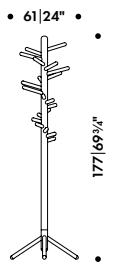

CLOTHES TREE 160

ANNA-MAIJA JAATINEN 1964

Foot

Steel

Tree

Solid birch

Shipped assembled

Made in Estonia

**Foot lacquered white, tree
natural lacquered**

285 008 01

SEK* 7.830,00