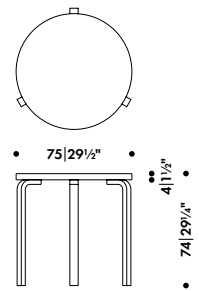

AALTO TABLE ROUND

ALVAR AALTO 1933

Legs and top edge-band

Solid birch

Top core

Solid birch, chipboard, honeycomb

Top surface

Birch veneer

High-pressure laminate

Linoleum

Use of water based lacquers only

Shipped unassembled in two boxes

Table with birch veneer top: Made in Finland and Germany

Table with HPL top: Made in Finland

Table with linoleum top: Made in Finland

90B