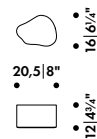

Handmade ceramic

Made in Portugal

Shape A - small

Shape A - large

Shape A, small, white glaze,
H 12 x 20,5 x 16 cm

286 085 01 Q**
SEK* 690,00

Shape A, large, white glaze,
H 20 x 40 x 27 cm

286 088 01 Q**
SEK* 1.500,00