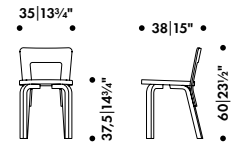

CHILDREN'S CHAIR N65

ALVAR AALTO 1935

Legs and seat edge-band

Solid birch

Seat core

Solid birch

Birch plywood

Seat surface

Birch veneer

High-pressure laminate

Linoleum

Fabric upholstery with PU foam padding

Leather upholstery with PU foam padding

Leather upholstery without PU foam padding

Backrest

Form-pressed birch plywood

Use of water based lacquers only

Shipped unassembled in a Carry Away package

Made in Finland

Legs and backrest natural lacquered, seat birch veneer

281 008 51

SEK* 3.610,00