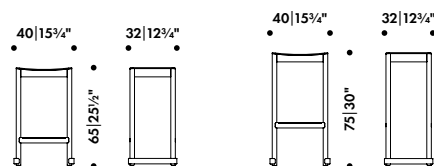

Seat surface

Beech veneer
Ash veneer
Oak veneer

Plastic glides mounted

Made in Italy

H 65 cm, beech, natural lacquered

281 046 01 Q**
SEK* 4.990,00

H 75 cm, beech, natural lacquered

281 047 01 Q**
SEK* 4.990,00