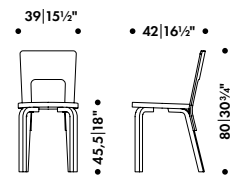

CHAIR 66

ALVAR AALTO 1935

Legs and seat edge-band

Solid birch

Seat core

Solid birch

Birch plywood

Seat surface

Birch veneer

High-pressure laminate

Linoleum

Fabric upholstery with PU foam padding

Leather upholstery with PU foam padding

Leather upholstery without PU foam padding

Backrest

Form-pressed birch plywood

Use of water based lacquers only

Shipped unassembled in a Carry Away package

Made in Finland

Legs and backrest natural lacquered, seat birch veneer

281 002 71 Q**

SEK* 3.760,00