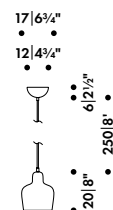

PENDANT LIGHT A330S "GOLDEN BELL"

ALVAR AALTO 1937

Shade

Hand-spun brass

Hand-spun steel

Cable length 2,5 m

Ceiling cup in the same material and finish as the shade.

220-240V, 50/ 60 Hz

DRR...E27 max. 12W

Made in China

Savoy Version: shade outside polished unvarnished brass, inside raw, black textile cable

291 003 80Q**

SEK* 5.170,00