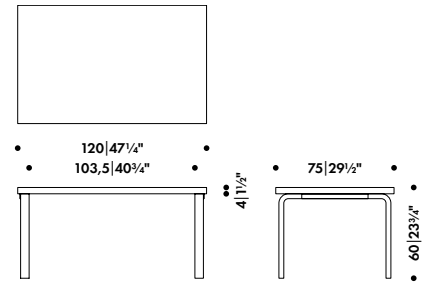

AALTO CHILDREN'S TABLE RECTANGULAR

ALVAR AALTO 1933

Four legs and top edge-band

Solid birch

Top core

Solid birch, chipboard, honeycomb

Top surface

Birch veneer

High-pressure laminate

Linoleum

Use of water based lacquers only

Shipped unassembled in two cartons

Table with birch veneer top: Made in Finland and Germany

Table with HPL top: Made in Finland

Table with linoleum top: Made in Finland

—

81B

—

Legs and edge band natural lacquered, top birch veneer

283 004 61

SEK* 9.990,00

Legs and edge band natural lacquered, top IKI white HPL

283 004 62

SEK* 9.990,00

Legs and edge band natural lacquered, top black linoleum

283 004 63

SEK* 9.990,00

Felt glides, 22 x 45 mm, set of 4, with screws for LG80

270 049 02Q**

SEK* 160,00

* Recommended retail price without VAT;

** Quick Ship product - dispatch usually within 3 working days ex Germany