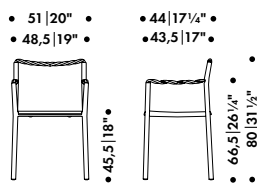

—

Frame light grey matt powder coated, seat light grey lacquered, rope natural hemp, felt glides mounted

281 045 02

SEK* 6.320,00

Frame black matt powder coated, seat black lacquered, rope black polyester, felt glides mounted