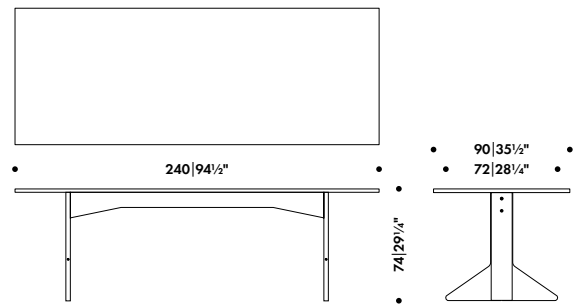

KAARI TABLE RECTANGULAR

RONAN & ERWAN BOUROULLEC 2015

REB 002

Legs
Solid oak

Braces
Flat rolled steel

Top core
MDF

Top surface
High-pressure laminate
Linoleum

Top edge-band
ABS

Shipped unassembled in three boxes

Made in Italy and Poland

—

Configurable products - Always made to order. Existing standard components can be freely combined.

—

REB 002	283 052 02	without VAT in SEK*
Table top		
HPL, high-gloss white		24.610,00
HPL, high-gloss black		+ 0,00
Linoleum black		+ 3.190,00
Base		
Natural oak, protective varnish		+ 0,00
Oak, black lacquered		+ 0,00

* Recommended retail price without VAT