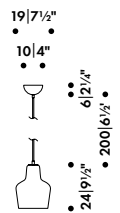

PENDANT LIGHT A440

ALVAR AALTO 1954

Shade
Mouth-blown opal glass

Surface
Etched

White plastic cable, length 2 m

220-240V, 50/ 60 Hz
DRR...E27 max. 12W

Made in Finland and Poland

**Shade white opal glass,
satinated surface**

291 007 01 Q**

SEK* 4.890,00

* Recommended retail price without VAT;

** Quick Ship product - dispatch usually within 3 working days ex Germany