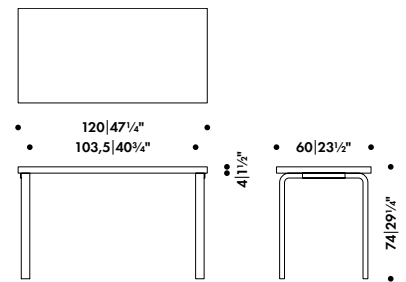

AALTO TABLE RECTANGULAR

ALVAR AALTO 1933

Four legs and top edge-band

Solid birch

Top core

Solid birch, chipboard, honeycomb

Top surface

Birch veneer

High-pressure laminate

Linoleum

Use of water based lacquers only

Shipped unassembled in two boxes

Table with birch veneer top:
Made in Finland and Germany
Table with HPL top: Made in
Finland
Table with linoleum top: Made
in Finland

80A