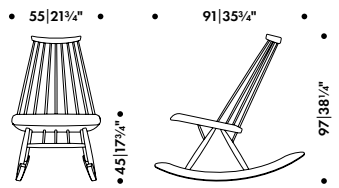

MADEMOISELLE ROCKING CHAIR

ILMARI TAPIOVAARA 1956

Legs, seat and back

Solid birch

Shipped assembled

Made in Finland

Black lacquered

282 012 04

SEK* 15.160,00