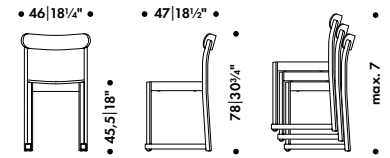

Solid beech
Solid ash
Solid oak

Seat

Beech plywood

Seat surface

Beech veneer
Ash veneer
Oak veneer

Shipped assembled

Made in Italy

Upon request Atelier Chair is available with row-connectors. Minimum order quantity 20 units. Additional information is available from your Artek sales representative.