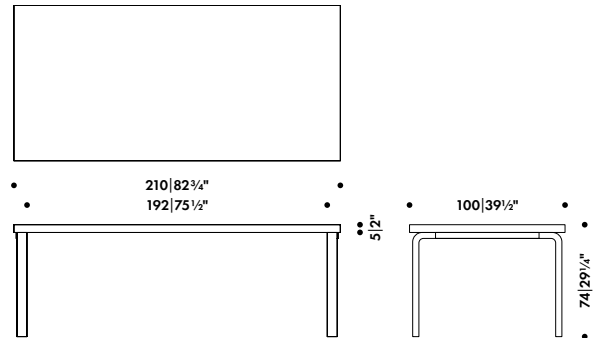

AALTO TABLE RECTANGULAR

ALVAR AALTO 1933

Four legs and top edge-band

Solid birch

Top core

Solid birch, chipboard, honeycomb

Top surface

Birch veneer

High-pressure laminate

Linoleum

Use of water based lacquers only

Shipped unassembled in two boxes

Table with birch veneer top:
Made in Finland and Germany
Table with HPL top: Made in
Finland
Table with linoleum top: Made
in Finland

86

Legs and edge band natural lacquered, top birch veneer

283 008 81

SEK* 25.160,00

Legs and edge band natural lacquered, top IKI white HPL

283 008 82

SEK* 25.160,00

Legs and edge band natural lacquered, top black linoleum

283 008 83

SEK* 25.160,00

Felt glides, 28 x 52 mm, set of 4, with screws for LG83

270 049 03Q**

SEK* 160,00

* Recommended retail price without VAT;

** Quick Ship product - dispatch usually within 3 working days ex Germany