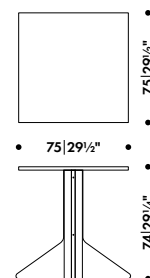

KAARI TABLE SQUARE

RONAN & ERWAN BOUROULLEC 2015

REB 011

Legs

Solid oak

Braces

Flat rolled steel

Top core

MDF

Top surface

High-pressure laminate
Linoleum

Top edge-band

ABS

Shipped unassembled in three boxes

Made in Italy and Poland

Configurable products - Always made to order. Existing standard components can be freely combined.

REB 011	283 056 02	without VAT in SEK*
Table top		
HPL, high-gloss white		10.600,00
HPL, high-gloss black		+ 0,00
Linoleum black		+ 980,00
Base		
Natural oak, protective varnish		+ 0,00
Oak, black lacquered		+ 0,00

* Recommended retail price without VAT