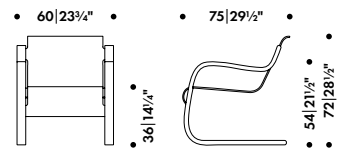

ARMCHAIR 42

ALVAR AALTO 1932

Frame

Form-bent solid birch lamella

Seat shell

Form-pressed birch plywood

Use of water based lacquers only

Shipped assembled

Made in Finland

—

**Frame natural lacquered,
seat shell white lacquered**

282 007 01

SEK* 23.440,00