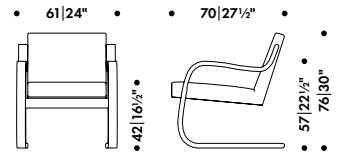

ARMCHAIR 402

ALVAR AALTO 1933

Frame

Form-bent solid birch lamella

Seat and back

Solid birch, birch plywood

Fabric upholstery, steel spring, seaweed, chip wool, PU foam and polyester padding

Leather upholstery, steel spring, seaweed, chip wool, PU foam and polyester padding

Use of water based lacquers only

Shipped assembled

Made in Finland

—

**Configurable product -
Always made to order.**

—

Armrests lacquered

natural

black

Armrests stained

honey

walnut

—

Fabric upholstery requirements

1 pc = 1,2 m, Zebra 1,3 m

2 pcs = 2,0 m, Zebra 2,6 m

Leather upholstery requirement

1 pc = 1,85 m²

Armchair 402	282 003 02	without VAT in SEK*

Armrests

Armrests natural lacquered	+ 22.180,00

Armrests lacquered or stained	+ 280,00

Upholstery**

Fabric F40	+ 1.230,00

Fabric F60	+ 1.550,00

Fabric F80	+ 1.870,00

Fabric F100	+ 2.170,00

Fabric F140	+ 2.790,00

Fabric F200	+ 3.870,00

Leather L40	+ 5.270,00

Leather L60	+ 7.650,00

* Recommended retail price without VAT

** For COM and COL options, please check with your sales representative