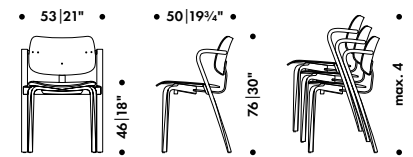

ASLAK CHAIR

ILMARI TAPIOVAARA 1958

Seat and backrest

Form-pressed beech veneer

Legs and frame

Solid beech

Form-pressed beech veneer

Felt glides mounted, extra plastic glides included

Shipped assembled

Made in Italy

White lacquered

281 044 02

SEK* 8.180,00