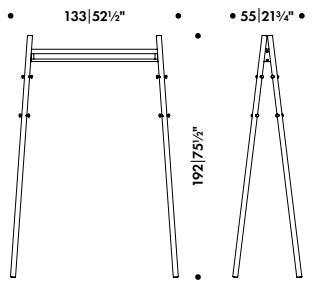

KIILA COAT RACK

DANIEL RYBAKKEN 2017

Legs

Solid ash

Structure

Bent sheet steel

Hooks

Polyamide, dyed

Rail

Steel

Made in Poland

—

**Legs natural lacquered,
structure and hooks stone
white**

285 038 02 Q**

SEK* 6.170,00