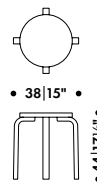

STOOL E60

ALVAR AALTO 1934

Four legs and seat edge-band

Solid birch

Seat core

Solid birch

Birch plywood

Seat surface

Birch veneer

High-pressure laminate

Linoleum

Fabric upholstery with PU foam padding

Leather upholstery with PU foam padding

Leather upholstery without PU foam padding

Use of water based lacquers only

Shipped unassembled in a Carry Away package or assembled (up to two in a box).

Made in Finland

Legs natural lacquered, seat birch veneer

280 003 51 Q**
SEK* 2.490,00