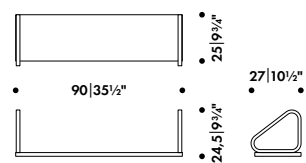

WALL SHELF 112

ALVAR AALTO 1936

Brackets

Form-bent solid birch lamella

Shelf core

Solid birch frame, birch plywood, honeycomb

Shelf surface

Birch veneer

Use of water based lacquers only

Shipped unassembled

Made in Finland

—

112B

—