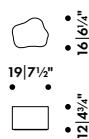

RIIHITIE PLANT POT

AINO AALTO 1937

Handmade ceramic

Made in Portugal

Shape B - small