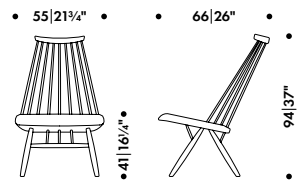

** For COM and COL options, please check with your sales representative

MADEMOISELLE LOUNGE CHAIR

ILMARI TAPIOVAARA 1956

Legs, seat and back

Solid birch

Shipped assembled

Made in Finland

—