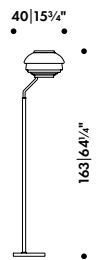

FLOOR LIGHT A808

ALVAR AALTO 1955/1956

Base and stand

Steel, covered with black leather

Tube

Polished brass

Shade

Hand-spun steel
Hand-spun brass

Schuko plug, black plastic cable, length 2.5m

220-240V, 50/ 60 Hz
DRR...E27 max. 12W

Made in Finland

Shade white painted steel

290 002 01

SEK* 37.840,00