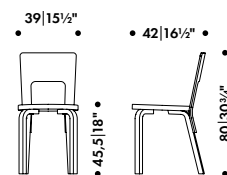

CHAIR 66

ALVAR AALTO 1935

Legs and seat edge-band

Solid birch

Seat core

Solid birch

Birch plywood

Seat surface

Birch veneer

High-pressure laminate

Linoleum

Fabric upholstery with PU foam padding

Leather upholstery with PU foam padding

Leather upholstery without PU foam padding

Configurable products - Always made to order. Longer lead times than standard versions. Existing standard components can be freely combined.

Seat lacquered

natural

black

white

Legs and backrest lacquered

natural

black

white

Fabric upholstery requirement

1 pc = 50 x 50 cm

Leather upholstery requirement

1 pc = 0,4 m²

Backrest

Form-pressed birch plywood

Use of water based lacquers only

Shipped unassembled in a Carry Away package

Made in Finland

Chair 66	281 003 02	without VAT in SEK*
Seat		
Seat birch veneer		3.760,00
Seat IKI white HPL, edge natural		+ 270,00
Seat linoleum black, edge natural		+ 270,00
Seat lacquered		+ 230,00
Legs and backrest		
Legs and backrest lacquered		+ 250,00
Upholstery**		
Fabric F40		+ 520,00
Fabric F60		+ 640,00
Fabric F80		+ 770,00
Fabric F100		+ 910,00
Fabric F140		+ 1.160,00
Fabric F200		+ 1.610,00
Leather without PU foam padding		+ 0,00
Leather L40		+ 1.140,00
Leather L60		+ 1.640,00
Glides		
Felt glides mounted		+ 180,00
Mode of shipment		
Assembled		+ 100,00

* Recommended retail price without VAT

** For COM and COL options, please check with your sales representative