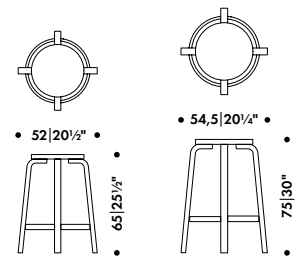

BAR STOOL 64

ALVAR AALTO 1935

Legs and seat edge-band

Solid birch

Seat core

Solid birch
Birch plywood

Seat surface

Birch veneer
High-pressure laminate
Linoleum
Fabric upholstery with PU foam padding
Leather upholstery with PU foam padding
Leather upholstery without PU foam padding

Configurable products - Always made to order. Longer lead times than standard versions. Existing standard components can be freely combined.

Seat lacquered

natural
black
white
orange
yellow
green
petrol
red
blue
grey

Seat stained

honey
walnut

Legs and foot ring lacquered

natural
black
white

Fabric upholstery requirement

1 pc = 50 x 50 cm

Leather upholstery requirement

1 pc = 0,4 m²

Foot ring

Form-pressed solid birch lamella

Use of water based lacquers only

Shipped unassembled in a Carry Away package

Made in Finland

Bar Stool 64	280 015 02	without VAT in SEK*

Seat height

Seat height 65cm	0,00
Seat height 75cm	0,00

Seat

Seat in birch veneer	4.970,00
Seat IKI white HPL, edge natural	+ 250,00
Seat linoleum black, edge natural	+ 250,00
Seat lacquered or stained	+ 210,00

Legs and foot ring

Legs and foot ring natural lacquered	+ 120,00
Legs and foot ring lacquered	+ 240,00

Upholstery**

Fabric F40	+ 520,00
Fabric F60	+ 640,00
Fabric F80	+ 770,00
Fabric F100	+ 910,00
Fabric F140	+ 1.160,00
Fabric F200	+ 1.610,00
Leather without PU foam padding	+ 0,00
Leather L40	+ 1.140,00
Leather L60	+ 1.640,00

Glides

Felt glides mounted	+ 180,00

Mode of shipment

Assembled	+ 100,00

* Recommended retail price without VAT

** For COM and COL options, please check with your sales representative