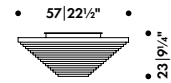

CEILING LIGHT A622

ALVAR AALTO 1953

Shade

Hand-riveted louvered steel

Ceiling mounted, no light fixture plug

220-240V, 50/ 60 Hz
DRR...E27 max. 12W (3 bulbs)

Made in Finland

A622A