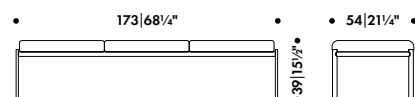

KIKI BENCH

ILMARI TAPIOVAARA 1960

Frame

Steel

Seat

Fabric upholstery with PU foam and polyester wadding

Leather upholstery with PU foam and polyester wadding

Shipped assembled

Made in Hungary

—

**Configurable product -
Always made to order.**

—

Frame powder coated

black gloss

—

3-seater

Fabric upholstery requirement

1 pc = 1,98 m

Leather upholstery requirement

1 pc = 3,9 m²

Kiki Bench 3-seater

285 012 02

without VAT
in SEK*

Frame

Frame powder-coated

17.850,00

Upholstery**

Fabric F40

+ 1.870,00

Fabric F60

+ 2.320,00

Fabric F80

+ 2.790,00

Fabric F100

+ 3.250,00

Fabric F140

+ 4.180,00

Fabric F200

+ 5.830,00

Leather L40

+ 11.090,00

Leather L60

+ 16.150,00

* Recommended retail price without VAT

** For COM and COL options, please check with your sales representative