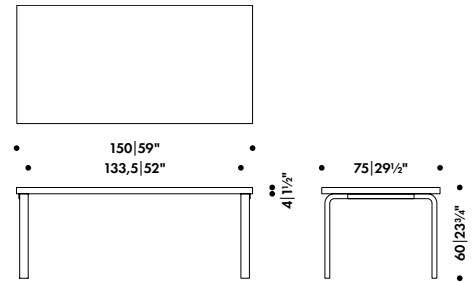

AALTO CHILDREN'S TABLE RECTANGULAR

ALVAR AALTO 1933

Four legs and top edge-band

Solid birch

Top core

Solid birch, chipboard, honeycomb

Top surface

Birch veneer

High-pressure laminate

Linoleum

Use of water based lacquers only

Shipped unassembled in two cartons

Table with birch veneer top: Made in Finland and Germany

Table with HPL top: Made in Finland

Table with linoleum top: Made in Finland

81A

Legs and edge band natural lacquered, top birch veneer

283 044 61

SEK* 13.280,00

Legs and edge band natural lacquered, top IKI white HPL

283 044 62

SEK* 13.280,00

Legs and edge band natural lacquered, top black linoleum

283 044 63

SEK* 13.280,00

Felt glides, 22 x 45 mm, set of 4, with screws for LG80

270 049 02Q**

SEK* 160,00

* Recommended retail price without VAT;

** Quick Ship product - dispatch usually within 3 working days ex Germany