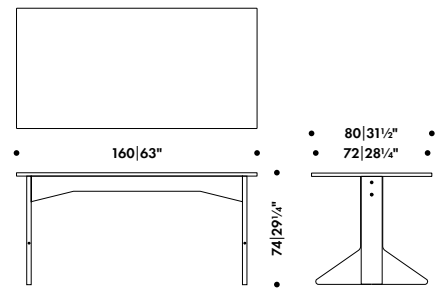

KAARI TABLE RECTANGULAR

RONAN & ERWAN BOUROULLEC 2015

REB 012

Legs
Solid oak

Braces
Flat rolled steel

Top core
MDF

Top surface
High-pressure laminate
Linoleum

Top edge-band
ABS

Shipped unassembled in three boxes

Made in Italy and Poland

Configurable products - Always made to order. Existing standard components can be freely combined.

REB 012	283 057 02	without VAT in SEK*

Table top		
HPL, high-gloss white, white HPL		18.250,00
HPL, high-gloss black		+ 0,00
Linoleum black		+ 2.440,00

Base		
Natural oak, protective varnish		+ 0,00
Oak, black lacquered		+ 0,00

* Recommended retail price without VAT