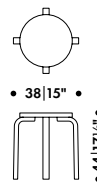

STOOL E60

ALVAR AALTO 1934

Four legs and seat edge-band

Solid birch

Seat core

Solid birch

Birch plywood

Seat surface

Birch veneer

High-pressure laminate

Linoleum

Fabric upholstery with PU foam padding

Leather upholstery with PU foam padding

Leather upholstery without PU foam padding

Configurable products - Always made to order. Longer lead times than standard versions. Existing standard components can be freely combined.

Seat lacquered

natural

black

white

orange

yellow

green

petrol

red

blue

grey

Seat stained

honey

walnut

Legs lacquered

natural

black

white

Legs stained

honey

walnut

Fabric upholstery requirement

1 pc = 50 x 50 cm

Leather upholstery requirement

1 pc = 0,4 m²

Use of water based lacquers only

Shipped unassembled in a Carry Away package or assembled (up to two in a box).

Made in Finland

Stool E60	280 004 02	without VAT in SEK*
Seat		
Seat birch veneer		2.490,00
Seat IKI white HPL, edge natural		+ 250,00
Seat linoleum black, edge natural		+ 250,00
Seat lacquered or stained		+ 210,00
Legs		
Legs natural lacquered		+ 0,00
Legs lacquered or stained		+ 220,00
Upholstery**		
Fabric F40		+ 520,00
Fabric F60		+ 640,00
Fabric F80		+ 770,00
Fabric F100		+ 910,00
Fabric F140		+ 1.160,00
Fabric F200		+ 1.610,00
Leather without PU foam padding		+ 0,00
Leather L40		+ 1.140,00
Leather L60		+ 1.640,00
Glides		
Felt glides mounted		+ 180,00
Mode of shipment		
Assembled		+ 100,00

* Recommended retail price without VAT

** For COM and COL options, please check with your sales representative