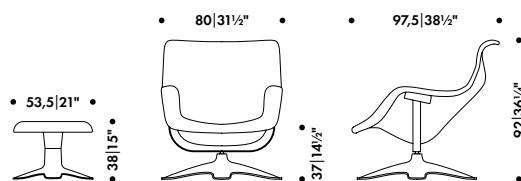

White lacquered

282 012 02

SEK* 15.160,00

* Recommended retail price without VAT

KARUSELLI LOUNGE CHAIR & OTTOMAN

YRJÖ KUKKAPURO 1964

Base and shell

Fibre glass