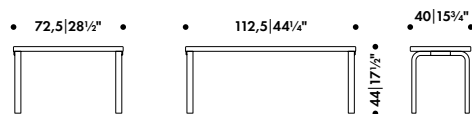

Use of water based lacquers only

Shipped unassembled in a Carry Away package

Made in Finland

Size B, L 72,5 cm, legs and seat natural lacquered

285 007 51 Q**
SEK* 5.630,00

Size B, L 72,5 cm, legs and seat white lacquered