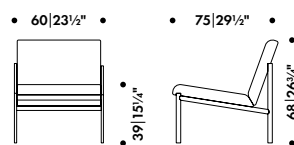

without VAT
in SEK*

Base, shell and seat

White, leather upholstery in Sörensen Prestige L40

27.220,00

* Recommended retail price without VAT

KIKI LOUNGE CHAIR

ILMARI TAPIOVAARA 1960

Frame