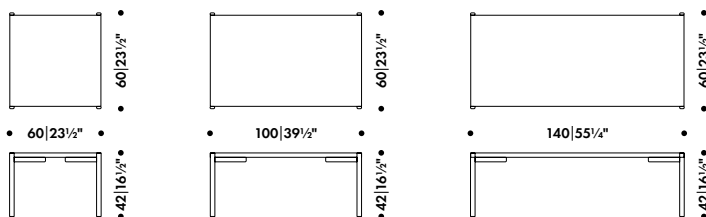

KIKI LOW TABLE

ILMARI TAPIOVAARA 1960

Frame

Steel

Top core

MDF

Top surface

High-pressure laminate

Linoleum

Shipped unassembled in two boxes

Made in Denmark and Hungary

**L 60 cm, frame black powder coated,
top black HPL matt**

283 033 05

SEK* 6.920,00

**L 100 cm, frame black powder coated,
top black HPL matt**

283 033 06

SEK* 7.820,00

**L 140 cm, frame black powder coated,
top black HPL matt**

283 033 07

SEK* 9.130,00

**L 60 cm, frame black powder coated,
top black linoleum**

283 033 08

SEK* 6.920,00

**L 100 cm, frame black powder coated,
top black linoleum**

283 033 09

SEK* 7.820,00

**L 140 cm, frame black powder coated,
top black linoleum**

283 033 10

SEK* 9.130,00

* Recommended retail price without VAT