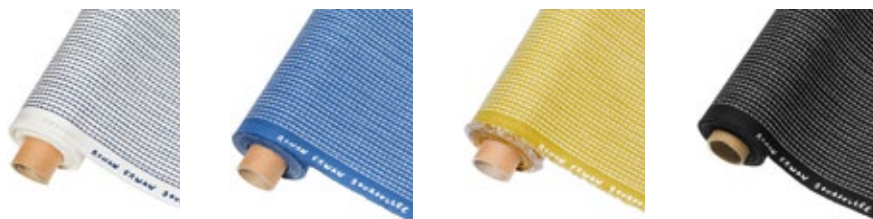

Zebra Collection
p. 178

RIVI FABRIC

RONAN & ERWAN BOUROLLEC 2017

Cotton

price per meter
100% cotton, width 150 cm

Acrylic coated cotton

price per meter
100% cotton, width 145 cm

Cotton canvas