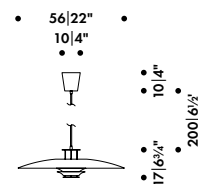

PENDANT LIGHT JL341

JUHA LEIVISKÄ 1969

Shade

Hand-spun aluminium

Reflectors

Hand-spun aluminium

Brass

White plastic cable, length 2 m

220-240V, 50/ 60 Hz

DRR..-E27 max. 12W

Made in Finland

—

Shade and reflectors white lacquered

291 008 01Q**

SEK* 7.170,00