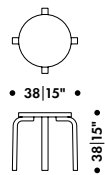

CHILDREN'S STOOL NE60

ALVAR AALTO 1934

Four legs and seat edge-band

Solid birch

Seat core

Solid birch

Birch plywood

Seat surface

Birch veneer

High-pressure laminate

Linoleum

Fabric upholstery with PU foam padding

Leather upholstery with PU foam padding

Leather upholstery without PU foam padding

Use of water based lacquers only

Shipped unassembled in a Carry Away package or assembled (up to two in a box).

Made in Finland

Legs natural lacquered, seat birch veneer

280 005 51 Q**

SEK* 2.490,00