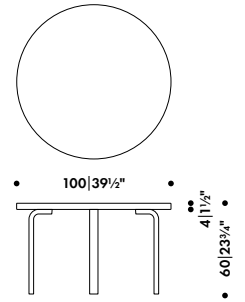

AALTO CHILDREN'S TABLE ROUND

ALVAR AALTO 1933

Four legs and top edge-band

Solid birch

Top core

Solid birch, chipboard, honeycomb

Top surface

Birch veneer

High-pressure laminate

Linoleum

Use of water based lacquers only

Shipped unassembled in two cartons

Table with birch veneer top: Made in Finland and Germany

Table with HPL top: Made in Finland

Table with linoleum top: Made in Finland

90A