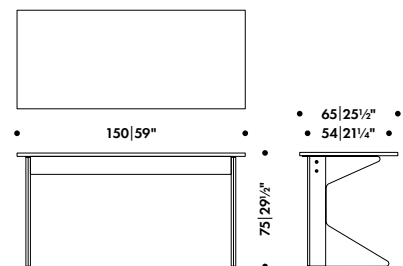

KAARI DESK

RONAN & ERWAN BOUROULLEC 2015

REB 005

Legs
Solid oak

Braces
Flat rolled steel

Top core
MDF

Top surface
High-pressure laminate
Linoleum

Top edge-band
ABS

Shipped unassembled in three boxes

Made in Italy and Poland

Configurable products - Always made to order. Existing standard components can be freely combined.

REB 005	283 055 02	without VAT in SEK*

Table top		
HPL, high-gloss black		12.310,00
Linoleum black		+ 1.570,00

Base		
Natural oak, protective varnish		+ 0,00
Oak, black lacquered		+ 0,00

* Recommended retail price without VAT