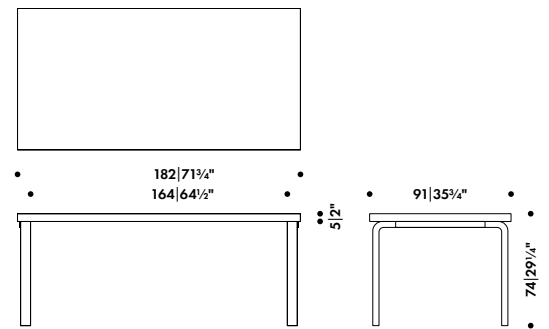

AALTO TABLE RECTANGULAR

ALVAR AALTO 1933

Four legs and top edge-band

Solid birch

Top core

Solid birch, chipboard, honeycomb

Top surface

Birch veneer

High-pressure laminate

Linoleum

Use of water based lacquers only

Shipped unassembled in two boxes

Table with birch veneer top:
Made in Finland and Germany
Table with HPL top: Made in
Finland
Table with linoleum top: Made
in Finland

83

Legs and edge band natural lacquered, top birch veneer

283 007 81

SEK* 18.880,00

Legs and edge band natural lacquered, top IKI white HPL

283 007 82

SEK* 18.880,00

Legs and edge band natural lacquered, top black linoleum

283 007 83

SEK* 18.880,00

Felt glides, 28 x 52 mm, set of 4, with screws for LG83

270 049 03Q**

SEK* 160,00

* Recommended retail price without VAT;

** Quick Ship product - dispatch usually within 3 working days ex Germany