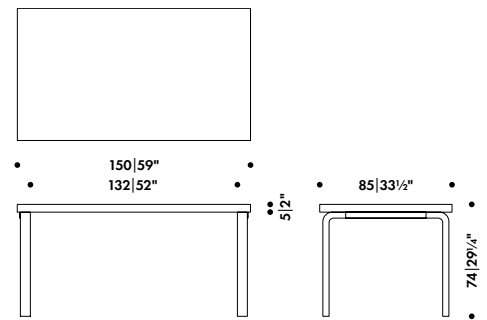

AALTO TABLE RECTANGULAR

ALVAR AALTO 1933

Four legs and top edge-band

Solid birch

Top core

Solid birch, chipboard, honeycomb

Top surface

Birch veneer

High-pressure laminate

Linoleum

Use of water based lacquers only

Shipped unassembled in two boxes

Table with birch veneer top:
Made in Finland and Germany
Table with HPL top: Made in
Finland
Table with linoleum top: Made
in Finland

82A

Legs and edge band natural lacquered,
top birch veneer

283 005 81

SEK* 16.500,00

Legs and edge band natural lacquered,
top IKI white HPL

283 005 82

SEK* 16.500,00

Legs and edge band natural lacquered,
top black linoleum

283 005 83

SEK* 16.500,00

Felt glides, 28 x 52 mm, set of 4, with
screws for LG83

270 049 03Q**

SEK* 160,00

* Recommended retail price without VAT;

** Quick Ship product - dispatch usually within 3 working days ex Germany