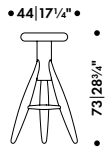

ROCKET BAR STOOL

EERO AARNIO 1995

Solid oak

Delivered assembled

Made in Lithuania

Soaped

280 007 03 Q**

SEK* 3.950,00