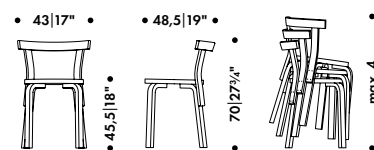

CHAIR 68

ALVAR AALTO 1935

Legs and seat edge-band

Solid birch

Seat core

Solid birch

Birch plywood

Seat surface

Birch veneer

High-pressure laminate

Linoleum

Fabric upholstery with PU foam padding

Leather upholstery with PU foam padding

Leather upholstery without PU foam padding

Configurable products - Always made to order. Existing standard components can be freely combined.

Seat lacquered

natural

black

white

Legs and backrest lacquered

natural

black

white

Fabric upholstery requirement

1 pc = 50 x 50 cm

Leather upholstery requirement

1 pc = 0,4 m²

Backrest

Form-pressed birch plywood

Use of water based lacquers only

Shipped unassembled in a Carry Away package

Made in Finland

Chair 68	281 029 02	without VAT in SEK*
Seat		
Seat birch veneer		4.500,00
Seat IKI white HPL, edge natural		+ 270,00
Seat linoleum black, edge natural		+ 270,00
Seat lacquered		+ 230,00
Legs and backrest		
Legs and backrest lacquered		+ 240,00
Upholstery**		
Fabric F40		+ 520,00
Fabric F60		+ 640,00
Fabric F80		+ 770,00
Fabric F100		+ 910,00
Fabric F140		+ 1.160,00
Fabric F200		+ 1.610,00
Leather without PU foam padding		+ 0,00
Leather L40		+ 1.140,00
Leather L60		+ 1.640,00
Glides		
Felt glides mounted		+ 180,00
Mode of shipment		
Assembled		+ 100,00

* Recommended retail price without VAT

** For COM and COL options, please check with your sales representative