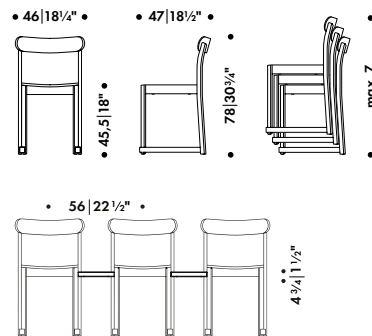

Upon request Atelier Chair is available with row-connectors. Minimum order quantity 20 units. Additional information is available from your Artek sales representative.

Beech, natural lacquered

281 048 01 Q**
SEK* 4.770,00