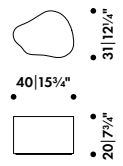

Handmade ceramic

Made in Portugal

Shape A - small

Shape A - large

Shape A, small, white glaze,
H 12 x 20,5 x 16 cm

286 085 01 Q**
SEK* 690,00

Shape A, large, white glaze,
H 20 x 40 x 27 cm

286 088 01 Q**
SEK* 1.500,00