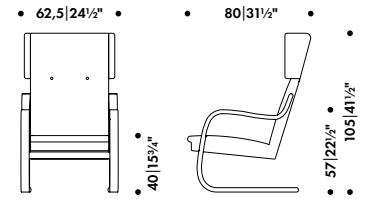

282 022 24

SEK* 27.260,00

* Recommended retail price without VAT

ARMCHAIR 401

ALVAR AALTO 1933

Frame

Form-bent solid birch lamella

Seat and back