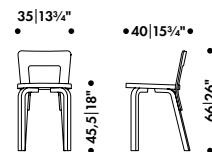

Legs and backrest natural lacquered, seat birch veneer

281 026 71

SEK* 3.610,00

Legs and backrest natural lacquered, seat IKI white HPL

281 026 72

SEK* 3.860,00

Legs and backrest natural lacquered, seat black linoleum