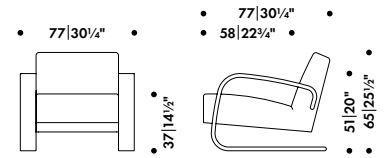

SEK* 14.710,00

**Natural lacquered, natural/
red webbing**

282 005 46

SEK* 14.710,00

* Recommended retail price without VAT

ARMCHAIR 400 "TANK"

ALVAR AALTO 1936

Frame