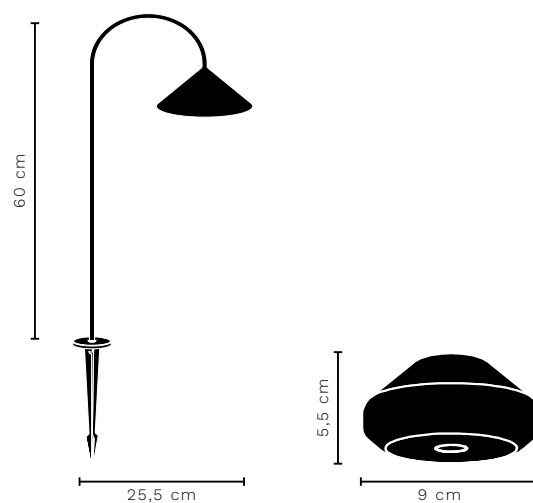

GRASP GARDEN SPEAR

DESIGNED BY THOMAS ALBERTSEN

ITEM NO.	COLOUR/FINISH	DETAILS	COLLI QTY.	LEAD TIME	SEK EXCL VAT	SEK INCL VAT
136782	● Matt Black	Garden Spear Easy to mount, no cables required	1 pc.	Stock item	2116	2645
136783	● Solid Brass	Garden Spear Easy to mount, no cables required	1 pc.	Stock item	2996	3745
136352	● Opal	Magnetic Light Source Recharged by USB. Charging cable is included.	1 pc.	Stock item	636	795

Test & Certifications
CE

Light Source
Frandsen ONE Light Source

Packaging Dimensions
78 x 21,5 x 37 cm
F. ONE: 10,2 x 11,2 x 6,2 cm

Frandsen ONE included

Net Weight
0,57 kg
F. ONE: 0,18 kg