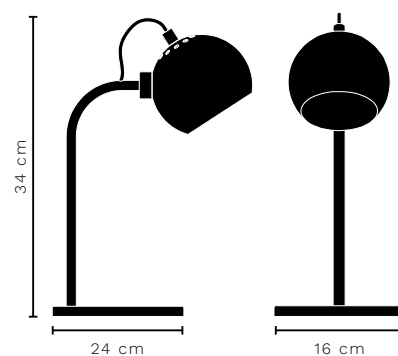

Test & Certifications
CE

Light Source
E27 230V MAX 25W

Packaging Dimensions
18 x 18 x 16 cm

Bulb not included

Net Weight
0,7 kg

BALL GLASS Ø18 + Ø25

DESIGNED BY BENNY FRANDSEN

WATCH LAMP ONLINE

Test & Certifications
CE

Light Source
Ø18 cm: E27 max 25W
230V

Bulb is not included

Packaging Dimensions
18 x 18 x 16 cm

Net Weight [Kg]
0,7

BALL HANDLE Ø18

DESIGNED BY BENNY FRANDSEN

WATCH LAMP ONLINE

Packaging Dimensions
20 x 20 x 26 cm

Bulb not included

Net Weight
0,8 kg

BALL SINGLE TABLE

DESIGNED BY BENNY FRANDBEN

WATCH LAMP ONLINE

ITEM NO.	COLOUR/FINISH	DETAILS	COLLI QTY.	LEAD TIME	SEK EXCL VAT	SEK INCL VAT
124073	● Matt Black	Table lamp 250 cm black fabric cord with on/off switch	1 pc.	Stock item	1516	1895

Test & Certifications
CE

Light Source
E14 230V MAX 25W

Packaging Dimensions
21 x 20 x 35 cm

Bulb not included

Net Weight
1,40 kg

BALL DOUBLE FLOOR

DESIGNED BY BENNY FRANDSEN

WATCH LAMP ONLINE