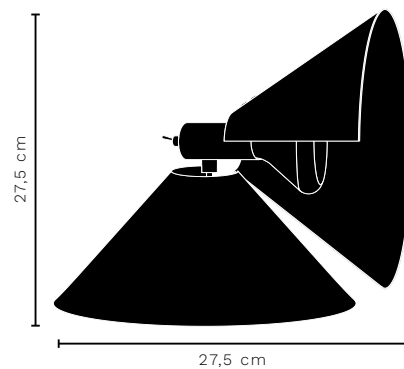

Test & Certifications
CE

Light Source
2 x G9 230V MAX 40W

Packaging Dimensions
32 x 32 x 31,6 cm

Bulb not included

Net Weight
2,20 kg

PEEL TABLE

DESIGNED BY SISSEL GRAM

ITEM NO.	COLOUR/FINISH	DETAILS	COLLI QTY.	LEAD TIME	SEK EXCL VAT	SEK INCL VAT
136685	● Brushed Stainless Steel	Table lamp 250 cm transparent pvc cord	1 pc.	Stock item	3756	4695