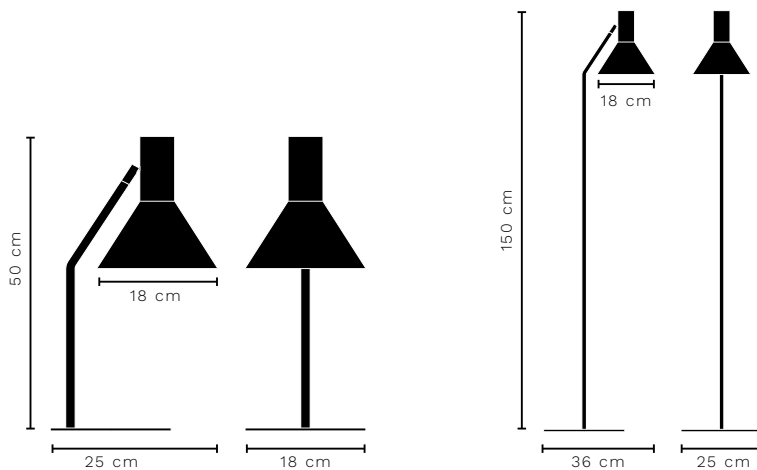

Test & Certifications

CE

Light Source

Ø19: E27 230V max 25W
 Ø25: E27 230V max 25W
 Ø32: E27 230V max 25W

Bulb not included

Packaging Dimensions

Ø19: 24,5 x 24,5 x 26,5 cm
 Ø25: 30,5 x 30,5 x 33,5 cm
 Ø32: 37,5 x 37,5 x 38,5 cm

Test & Certifications
CE

Light Source
Pendant: E27 230V MAX 25W

Packaging Dimensions
Pendant: 22 x 22 x 21 cm

Bulb not included

Net Weight
Pendant: 0,75 kg

LYSS TABLE + FLOOR

DESIGNED BY TONI RIE

WATCH LAMP ONLINE