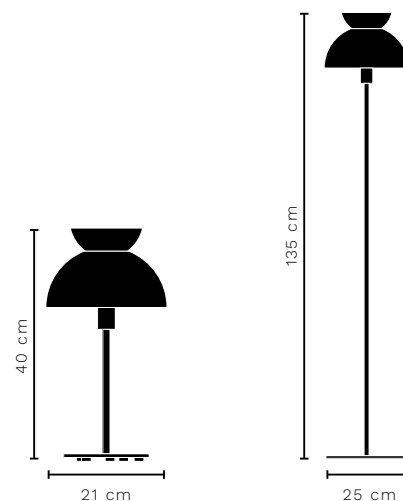

BUTTERFLY WALL + TABLE + FLOOR

DESIGNED BY TONI RIE

WATCH LAMP ONLINE

ITEM NO.	COLOUR/FINISH	DETAILS	COLLI QTY.	LEAD TIME	SEK EXCL VAT	SEK INCL VAT
127674	● Matt Tan Grey	Table lamp 250 cm black fabric cord with on/off switch	1 pc.	Stock item	1756	2195
130674	● Brass	Table lamp 250 cm black fabric cord with on/off switch	1 pc.	Stock item	2116	2645
127677	● Chrome	Table lamp 250 cm black fabric cord with on/off switch	1 pc.	Stock item	2116	2645
127713	● Matt Tan Grey	Floor lamp 300 cm black fabric cord with on/off switch	1 pc.	Stock item	2756	3445
134874	● Brass	Floor lamp 300 cm black fabric cord with on/off switch	1 pc.	Stock item	3756	4695
134875	● Chrome	Floor lamp 300 cm black fabric cord with on/off switch	1 pc.	Stock item	3756	4695

Test & Certifications

CE

Light Source

Table: E14 230V MAX 25W
Floor: E14 230V MAX 25W

Packaging Dimensions

Table: 23 x 23 x 43 cm
Floor: 20 x 29 x 72 cm

Net Weight

Table: 1,40 kg
Floor: 3,70 kg