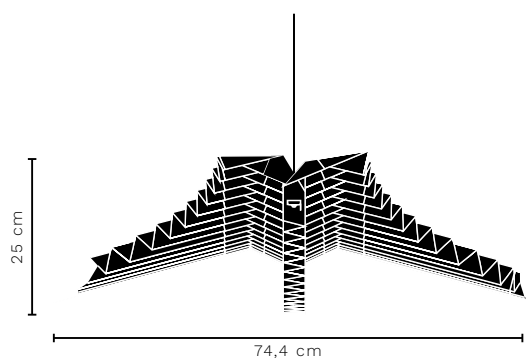

SORA

DESIGNED BY FUNG+BEDFORD

ITEM NO.	COLOUR/FINISH	DETAILS	COLLI QTY.	LEAD TIME	SEK EXCL VAT	SEK INCL VAT
135576	Solid Brass/ White	Pendant 300 cm white fabric cord	1 pc.	Stock item	10636	13295

Test & Certifications
CE

Light Source
Integrated LED

Packaging Dimensions
28,5 x 129,5 x 12 cm

Net Weight
1,8 kg