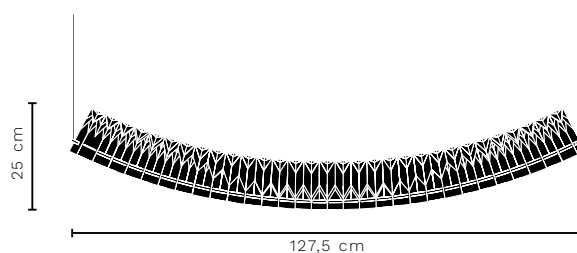

DESIGNED BY FUNG+BEDFORD

ITEM NO.	COLOUR/FINISH	DETAILS	COLLI QTY.	LEAD TIME	SEK EXCL VAT	SEK INCL VAT
135576	Solid Brass/ White	Pendant 300 cm white fabric cord	1 pc.	Stock item	10636	13295

Test & Certifications
CE