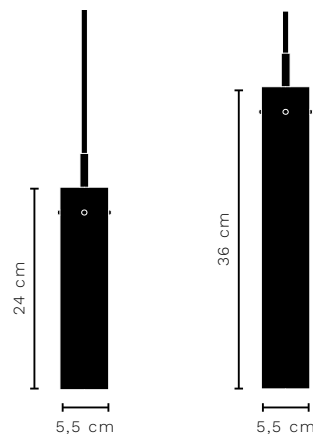

FM2014 PENDANT Ø5,5XH24 + Ø5,5XH36

DESIGNED BY FRIIS & MOLTKE

WATCH LAMP ONLINE

ITEM NO.	COLOUR/FINISH	DETAILS	COLLI QTY.	LEAD TIME	SEK EXCL VAT	SEK INCL VAT
128985	● Matt Black structure	Pendant Ø5,5xH24 300 cm black fabric cord	1 pc.	Stock item	1876	2345
128989	● Matt Grey structure	Pendant Ø5,5xH24 300 cm black fabric cord	1 pc.	Stock item	1876	2345
128988	● Matt White structure	Pendant Ø5,5xH24 300 cm black fabric cord	1 pc.	Stock item	1876	2345
130588	● Solid Brass Glossy	Pendant Ø5,5xH24 300 cm black fabric cord	1 pc.	Stock item	2756	3445
130587	● Solid Brass Polished	Pendant Ø5,5xH24 300 cm black fabric cord	1 pc.	Stock item	2756	3445
130589	● Stainless Steel Glossy	Pendant Ø5,5xH24 300 cm black fabric cord	1 pc.	Stock item	2516	3145
130590	● Stainless Steel Polished	Pendant Ø5,5xH24 300 cm black fabric cord	1 pc.	Stock item	2516	3145
128999	● Matt Black structure	Pendant Ø5,5xH36 300 cm black fabric cord	1 pc.	Stock item	2116	2645
129002	● Matt Grey structure	Pendant Ø5,5xH36 300 cm black fabric cord	1 pc.	Stock item	2116	2645
129001	● Matt White structure	Pendant Ø5,5xH36 300 cm black fabric cord	1 pc.	Stock item	2116	2645
130597	● Solid Brass Glossy	Pendant Ø5,5xH36 300 cm black fabric cord	1 pc.	Stock item	3276	4095
130596	● Solid Brass Polished	Pendant Ø5,5xH36 300 cm black fabric cord	1 pc.	Stock item	3276	4095
130593	● Stainless Steel Glossy	Pendant Ø5,5xH36 300 cm black fabric cord	1 pc.	Stock item	2996	3745
130594	● Stainless Steel Polished	Pendant Ø5,5xH36 300 cm black fabric cord	1 pc.	Stock item	2996	3745

Test & Certifications
CE

Light Source
Ø5,5xH24: GU10 230V max 10W
Ø5,5xH36: GU10 230V max 10W

Packaging Dimensions
Ø5,5xH24: 13 x 13 x 38 cm
Ø5,5xH36: 13 x 13 x 50 cm

Bulb not included

Net Weight
Ø5,5xH24: 0,80 kg
Ø5,5xH36: 1,14 kg