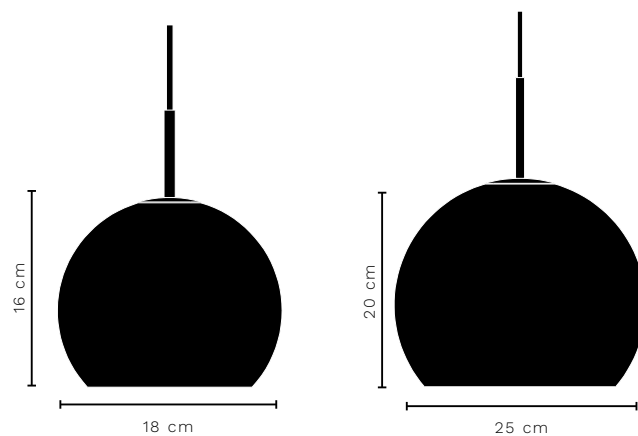

Test & Certifications
CE

Light Source
Ø12: E14 230V MAX 25W
Ø12 wood: G9 230V MAX 30W

Bulb not included

Packaging Dimensions
13 x 13 x 16 cm

Net Weight
Ø12: 0,41 kg
Ø12 wood: 0,60 kg

BALL Ø18

DESIGNED BY BENNY FRANDSEN

Test & Certifications
CE

Light Source
E27 230V MAX 25W

Packaging Dimensions
18 x 18 x 16 cm

Bulb not included

Net Weight
0,7 kg

BALL GLASS Ø18 + Ø25

DESIGNED BY BENNY FRANDSEN

WATCH LAMP ONLINE

Test & Certifications
CE

Light Source
Ø18 cm: E27 max 25W
230V

Bulb is not included

Packaging Dimensions
18 x 18 x 16 cm

Net Weight [Kg]
0,7

BALL HANDLE Ø18

DESIGNED BY BENNY FRANDSEN

WATCH LAMP ONLINE