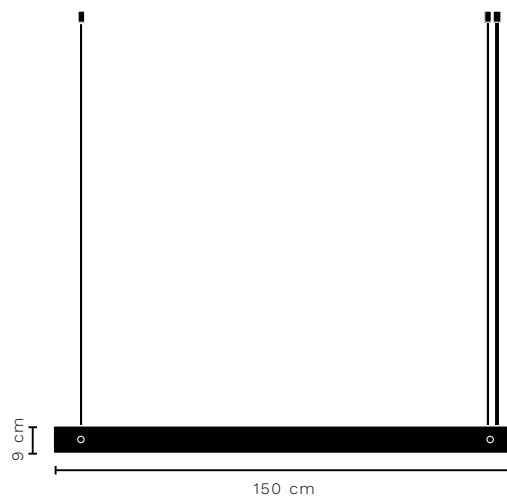

Test & Certifications

CE

Light Source

Ø30: E27 230V MAX 25W
Ø46: E27 230V MAX 25W

Bulb not included

Packaging Dimensions

Ø30: 34 x 33 x 28 cm
Ø46: 50 x 50 x 40 cm

Net Weight

Test & Certifications
CE

Light Source
Table: E14 230V MAX 40W

Packaging Dimensions
Table: 18 x 19,5 x 49 cm

Bulb not included

Net Weight
Table: 2,60 kg

BRIDGE PENDANT

DESIGNED BY FRANSEN CREATIVE LAB

ITEM NO.	COLOUR/FINISH	DETAILS	COLLI QTY.	LEAD TIME	SEK EXCL VAT	SEK INCL VAT
135308	● Matt Black	Pendant L150 300 cm black fabric cord and steel wire	1 pc.	Stock item	4116	5145