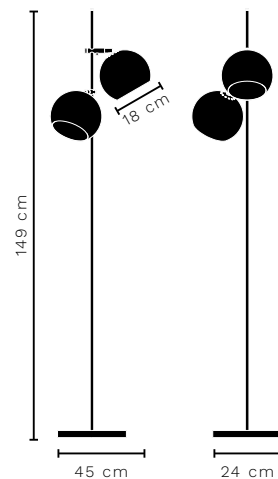

Test & Certifications
CE

Light Source
Ø12: E14 230V MAX 25W
Ø12 wood: G9 230V MAX 30W

Bulb not included

Packaging Dimensions
13 x 13 x 16 cm

Net Weight
Ø12: 0,41 kg
Ø12 wood: 0,60 kg

BALL Ø18

DESIGNED BY BENNY FRANDSEN

Test & Certifications
CE

Light Source
Ø18 cm: E27 max 25W
230V

Bulb is not included

Packaging Dimensions
18 x 18 x 16 cm

Net Weight [Kg]
0,7

BALL HANDLE Ø18

DESIGNED BY BENNY FRANDSEN

WATCH LAMP ONLINE

Test & Certifications
CE

Light Source
E14 230V MAX 25W

Packaging Dimensions
21 x 20 x 35 cm

Bulb not included

Net Weight
1,40 kg

BALL DOUBLE FLOOR

DESIGNED BY BENNY FRANDSEN

WATCH LAMP ONLINE

Test & Certifications

CE

Light Source

Ø30: E27 230V MAX 25W
Ø46: E27 230V MAX 25W

Bulb not included

Packaging Dimensions

Ø30: 34 x 33 x 28 cm
Ø46: 50 x 50 x 40 cm

Net Weight