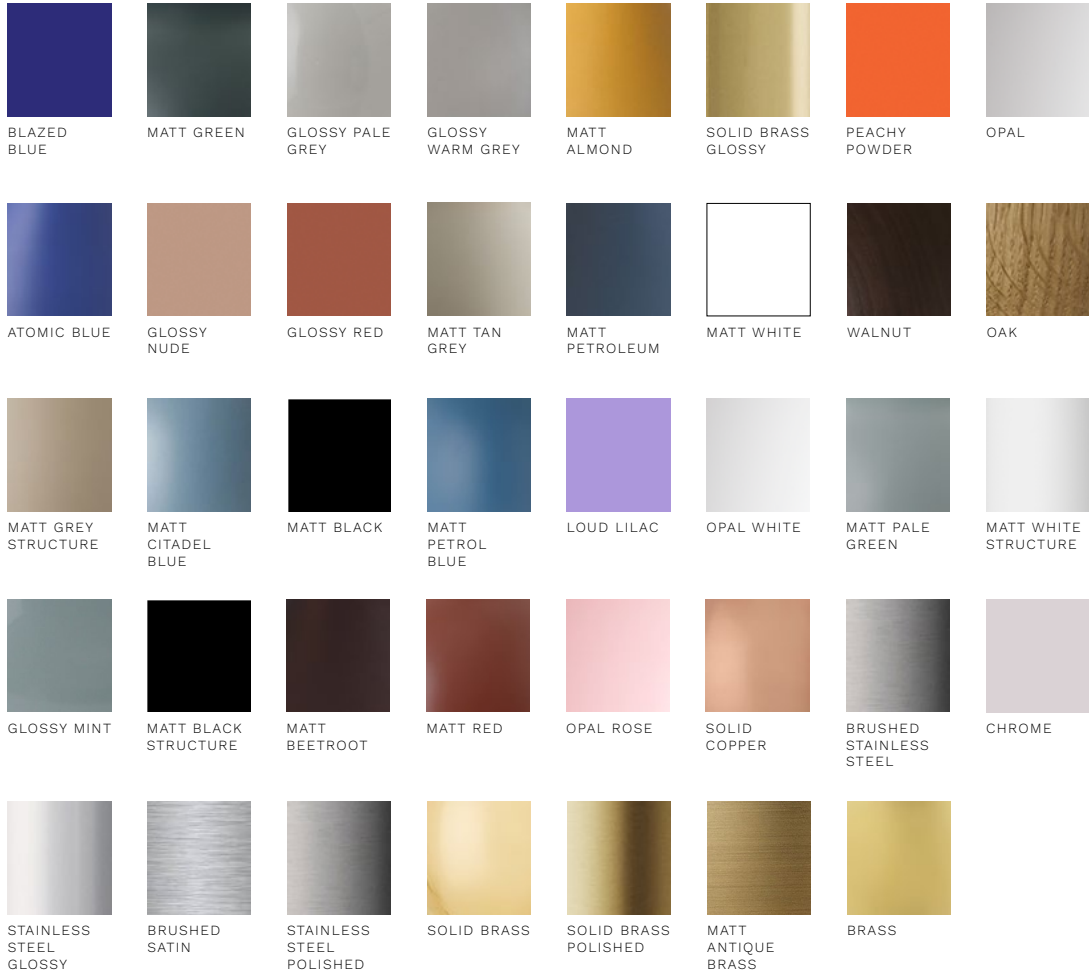

FRANSEN

COLOURS