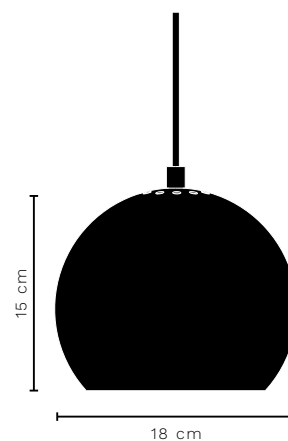

BALL Ø18

DESIGNED BY BENNY FRANDSEN

WATCH LAMP ONLINE

ITEM NO.	COLOUR/FINISH	DETAILS	COLLI QTY.	LEAD TIME	SEK EXCL VAT	SEK INCL VAT
133299	● Blazed Blue	Pendant Ø18 300 cm blue fabric cord	1 pc.	Stock item	1076	1345
123392	● Glossy Mint	Pendant Ø18 300 cm black fabric cord	1 pc.	Stock item	1076	1345
123391	● Glossy Nude	Pendant Ø18 300 cm black fabric cord	1 pc.	Stock item	1076	1345
123395	● Glossy Warm Grey	Pendant Ø18 300 cm black fabric cord	1 pc.	Stock item	1076	1345
133298	● Loud Lilac	Pendant Ø18 300 cm purple fabric cord	1 pc.	Stock item	1076	1345
100193	● Matt Black	Pendant Ø18 300 cm black fabric cord	1 pc.	Stock item	1076	1345
100194	○ Matt White	Pendant Ø18 300 cm white fabric cord	1 pc.	Stock item	1076	1345
133297	● Peachy Powder	Pendant Ø18 300 cm peach fabric cord	1 pc.	Stock item	1076	1345
100186	● Brushed Satin	Pendant Ø18 300 cm black fabric cord	1 pc.	Stock item	1276	1595
100167	● Matt Antique Brass	Pendant Ø18 300 cm black fabric cord	1 pc.	Stock item	1276	1595
100188	● Chrome	Pendant Ø18 300 cm black fabric cord	1 pc.	Stock item	1276	1595
134871	● Solid Brass	Pendant Ø18 300 cm black fabric cord	1 pc.	Stock item	1876	2345
134872	● Solid Copper	Pendant Ø18 300 cm black fabric cord	1 pc.	Stock item	1876	2345

Test & Certifications
CE

Light Source
E27 230V MAX 25W

Packaging Dimensions
18 x 18 x 16 cm

Bulb not included

Net Weight
0,7 kg