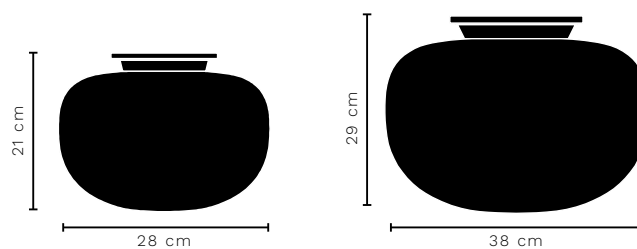

Light Source
Integrated LED

Packaging Dimensions
28,5 x 129,5 x 12 cm

Net Weight
1,8 kg

SUPERNATE CEILING LIGHT

DESIGNED BY JONAS WAGELL

ITEM NO.	COLOUR/FINISH	DETAILS	COLLI QTY.	LEAD TIME	SEK EXCL VAT	SEK INCL VAT
135888	● Opal White/Black	Ceiling light Ø28 Fixture to be installed directly on the ceiling	1 pc.	Stock item	2636	3295
135889	● Opal White/Black	Ceiling light Ø38 Fixture to be installed directly on the ceiling	1 pc.	Stock item	4276	5345