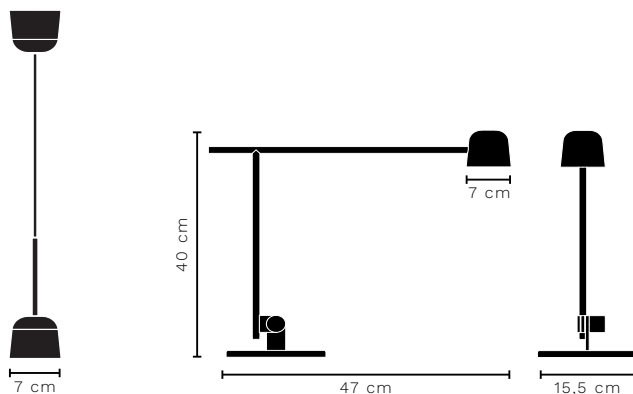

Test & Certifications
CE

Light Source
2 x G9 230V MAX 40W

Packaging Dimensions
32 x 32 x 31,6 cm

Bulb not included

Net Weight
2,20 kg

PEEL TABLE

DESIGNED BY SISSEL GRAM

ITEM NO.	COLOUR/FINISH	DETAILS	COLLI QTY.	LEAD TIME	SEK EXCL VAT	SEK INCL VAT
136685	● Brushed Stainless Steel	Table lamp 250 cm transparent pvc cord	1 pc.	Stock item	3756	4695

Test & Certifications
CE

Light Source
G9 230V MAX 40W

Packaging Dimensions
32 x 32 x 31,6 cm

Bulb not included

Net Weight
1,80 kg

SATELLITE PENDANT + WALL + TABLE

DESIGNED BY FRIIS & MOLTKE

WATCH LAMP ONLINE