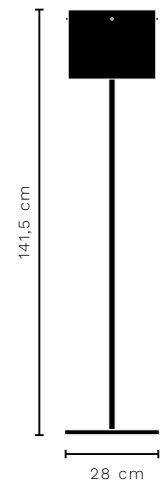

FM1954 FLOOR LAMP

DESIGNED BY FRIIS & MOLTKE

WATCH LAMP ONLINE

ITEM NO.	COLOUR/FINISH	DETAILS	COLLI QTY.	LEAD TIME	SEK EXCL VAT	SEK INCL VAT
137092	● Matt Black Structure	Floor lamp 300 cm black fabric cord with on/off switch	3 pcs.	Stock item	6276	7845
137093	● Matt White Structure	Floor lamp 300 cm black fabric cord with on/off switch	3 pcs.	Stock item	6276	7845
137094	● Matt Grey Structure	Floor lamp 300 cm black fabric cord with on/off switch	3 pcs.	Stock item	6276	7845

Test & Certifications
CE

Light Source
E27 230V MAX 25W

Packaging Dimensions
Base: 33,6 x 33,6 x 10 cm
Shade: 26 x 26 x 33 cm
Stem: 16 x 142 x 16 cm

Net Weight
8,66 kg

Bulb not included