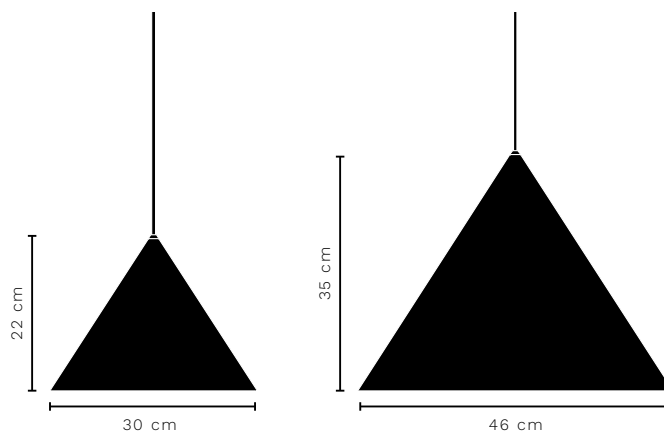

Light Source
2 x E27 230V MAX 25W

Bulb is not included

Packaging Dimensions
Body: 9 x 32 x 80 cm
Shade: 22 x 22 x 43 cm

Net Weight
6,30 kg

BENJAMIN PENDANT Ø30 + Ø46

DESIGNED BY BENNY FRANDBEN

WATCH LAMP ONLINE