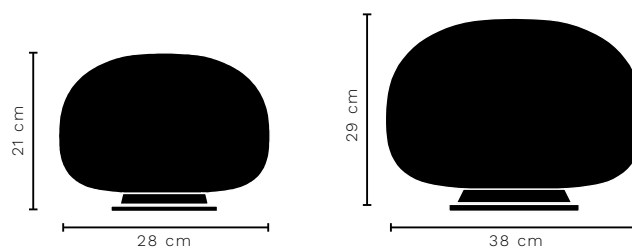

Test & Certifications

CE

Light Source

Ø13,3: G9 230V MAX 2,5W
 Ø28: E27 230V MAX 15W
 Ø38: E27 230V MAX 15W

Bulb not included

Packaging Dimensions

Ø13,3: 21,5 x 21,5 x 25,5 cm
 Ø28: 34 x 34 x 37 cm
 Ø38: 43,5 x 43,5 x 43,5 cm

Net Weight

Ø13,3: 0,70 kg
 Ø28: 2,20 kg
 Ø38: 3,90 kg

SUPERNATE TABLE Ø28 + Ø38

DESIGNED BY JONAS WAGELL

ITEM NO.	COLOUR/FINISH	DETAILS	COLLI QTY.	LEAD TIME	SEK EXCL VAT	SEK INCL VAT
136456	● Opal White/Black	Table lamp Ø28 250 cm black rubber cord with dimmer switch	1 pc.	Stock item	2636	3295
136457	● Opal White/Black	Table lamp Ø38 250 cm black rubber cord with dimmer switch	1 pc.	Stock item	4276	5345