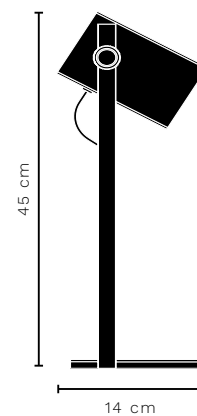

BF QUADRO TABLE + WALL

DESIGNED BY BENNY FRANDBEN

ITEM NO.	COLOUR/FINISH	DETAILS	COLLI QTY.	LEAD TIME	SEK EXCL VAT	SEK INCL VAT
136682	● Matt Black	Table lamp 250 cm black pvc cord with on/off switch	1 pc.	Stock item	2516	3145

Test & Certifications
CE

Light Source
Table: E14 230V MAX 40W

Packaging Dimensions
Table: 18 x 19,5 x 49 cm

Bulb not included

Net Weight
Table: 2,60 kg