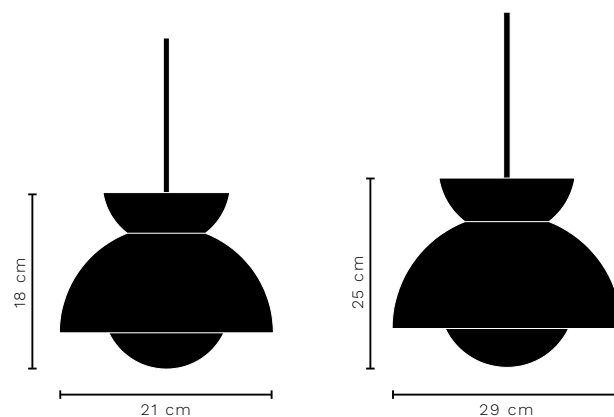

Test & Certifications
CE

Light Source
Table: E14 230V MAX 40W

Packaging Dimensions
Table: 18 x 19,5 x 49 cm

Bulb not included

Net Weight
Table: 2,60 kg

BRIDGE PENDANT

DESIGNED BY FRANSEN CREATIVE LAB

ITEM NO.	COLOUR/FINISH	DETAILS	COLLI QTY.	LEAD TIME	SEK EXCL VAT	SEK INCL VAT
135308	● Matt Black	Pendant L150 300 cm black fabric cord and steel wire	1 pc.	Stock item	4116	5145

Test & Certifications
CE

Light Source
G13 230V LED max 18W

Packaging Dimensions
8 x 165 x 12 cm

Bulb not included

Net Weight
6,00 kg

BUTTERFLY PENDANT Ø21 + Ø29

DESIGNED BY TONI RIE

WATCH LAMP ONLINE