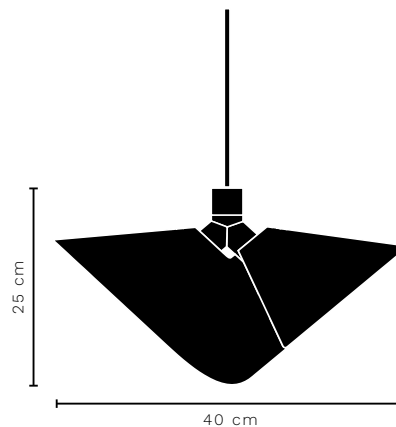

PEEL PENDANT

DESIGNED BY SISSEL GRAM

ITEM NO.	COLOUR/FINISH	DETAILS	COLLI QTY.	LEAD TIME	SEK EXCL VAT	SEK INCL VAT
136683	● Brushed Stainless Steel	Pendant 300 cm transparent pvc cord	1 pc.	Stock item	4396	5495

Test & Certifications
CE

Light Source
2 x G9 230V MAX 40W

Packaging Dimensions
32 x 32 x 31,6 cm

Bulb not included

Net Weight
2,20 kg