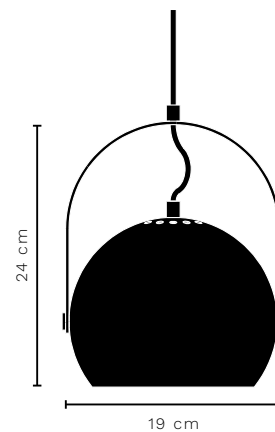

Test & Certifications
CE

Light Source
Ø12: E14 230V MAX 25W
Ø12 wood: G9 230V MAX 30W

Bulb not included

Packaging Dimensions
13 x 13 x 16 cm

Net Weight
Ø12: 0,41 kg
Ø12 wood: 0,60 kg

BALL Ø18

DESIGNED BY BENNY FRANDSEN

Test & Certifications
CE

Light Source
E27 230V MAX 25W

Packaging Dimensions
18 x 18 x 16 cm

Bulb not included

Net Weight
0,7 kg

BALL GLASS Ø18 + Ø25

DESIGNED BY BENNY FRANDSEN

WATCH LAMP ONLINE

Test & Certifications
CE

Light Source
Ø18 cm: E27 max 25W
230V

Bulb is not included

Packaging Dimensions
18 x 18 x 16 cm

Net Weight [Kg]
0,7

BALL HANDLE Ø18

DESIGNED BY BENNY FRANDSEN

WATCH LAMP ONLINE

Packaging Dimensions
20 x 20 x 26 cm

Bulb not included

Net Weight
0,8 kg

BALL SINGLE TABLE

DESIGNED BY BENNY FRANDBEN

WATCH LAMP ONLINE

ITEM NO.	COLOUR/FINISH	DETAILS	COLLI QTY.	LEAD TIME	SEK EXCL VAT	SEK INCL VAT
124073	● Matt Black	Table lamp 250 cm black fabric cord with on/off switch	1 pc.	Stock item	1516	1895