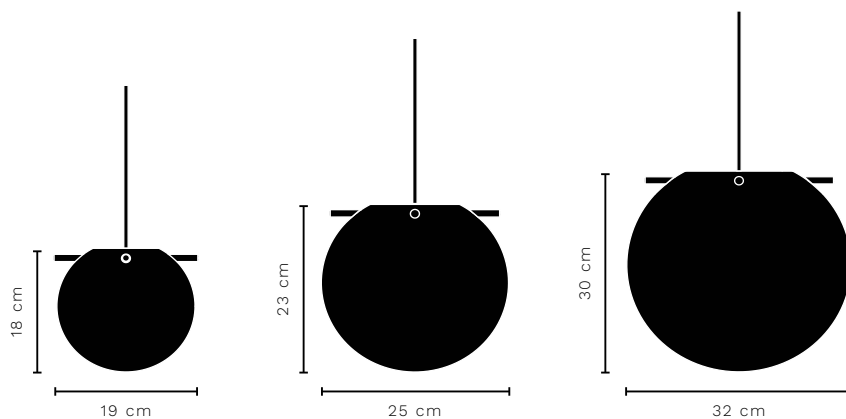

KOI PENDANT Ø19 + Ø25 + Ø32

DESIGNED BY JONAS BIRKEBÆK POULSEN

WATCH LAMP ONLINE

ITEM NO.	COLOUR/FINISH	DETAILS	COLLI QTY.	LEAD TIME	SEK EXCL VAT	SEK INCL VAT
135352	● Opal Rose/Brass Sticks	Pendant Ø19 300 cm grey fabric cord	1 pc.	Stock item	2116	2645
135351	● Opal White/Black Sticks	Pendant Ø19 300 cm black fabric cord	1 pc.	Stock item	2116	2645
135354	● Opal Rose/Brass Sticks	Pendant Ø25 300 cm grey fabric cord	1 pc.	Stock item	2876	3595
135353	● Opal White/Black Sticks	Pendant Ø25 300 cm black fabric cord	1 pc.	Stock item	2876	3595
135356	● Opal Rose/Brass Sticks	Pendant Ø32 300 cm grey fabric cord	1 pc.	Stock item	3516	4395
135355	● Opal White/Black Sticks	Pendant Ø32 300 cm black fabric cord	1 pc.	Stock item	3516	4395

Test & Certifications

CE

Light Source

Ø19: E27 230V max 25W
Ø25: E27 230V max 25W
Ø32: E27 230V max 25W

Bulb not included

Packaging Dimensions

Ø19: 24,5 x 24,5 x 26,5 cm
Ø25: 30,5 x 30,5 x 33,5 cm
Ø32: 37,5 x 37,5 x 38,5 cm

Net Weight

Ø19: 1,00 kg
Ø25: 1,75 kg
Ø32: 2,50 kg