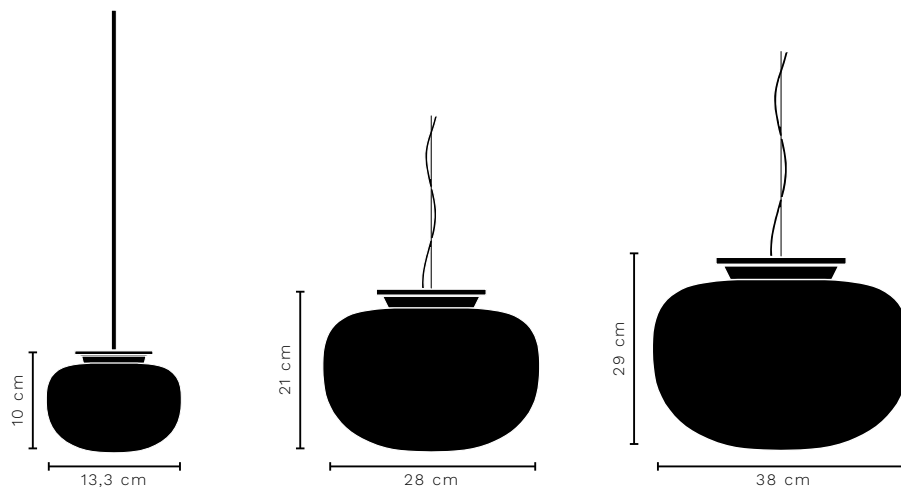

SUPERNATE PENDANT Ø13,3 + Ø28 + Ø38

DESIGNED BY JONAS WAGELL

ITEM NO.	COLOUR/FINISH	DETAILS	COLLI QTY.	LEAD TIME	SEK EXCL VAT	SEK INCL VAT
135885	● Opal White/Black	Pendant Ø13,3 300 cm black rubber cord	1 pc.	Stock item	1276	1595
135886	● Opal White/Black	Pendant Ø28 300 cm black rubber cord with steel wire	1 pc.	Stock item	2636	3295
135887	● Opal White/Black	Pendant Ø38 300 cm black rubber cord with steel wire	1 pc.	Stock item	4276	5345

Test & Certifications

CE

Light Source

Ø13,3: G9 230V MAX 2,5W
Ø28: E27 230V MAX 15W
Ø38: E27 230V MAX 15W

Bulb not included

Packaging Dimensions

Ø13,3: 21,5 x 21,5 x 25,5 cm
Ø28: 34 x 34 x 37 cm
Ø38: 43,5 x 43,5 x 43,5 cm

Net Weight

Ø13,3: 0,70 kg
Ø28: 2,20 kg
Ø38: 3,90 kg