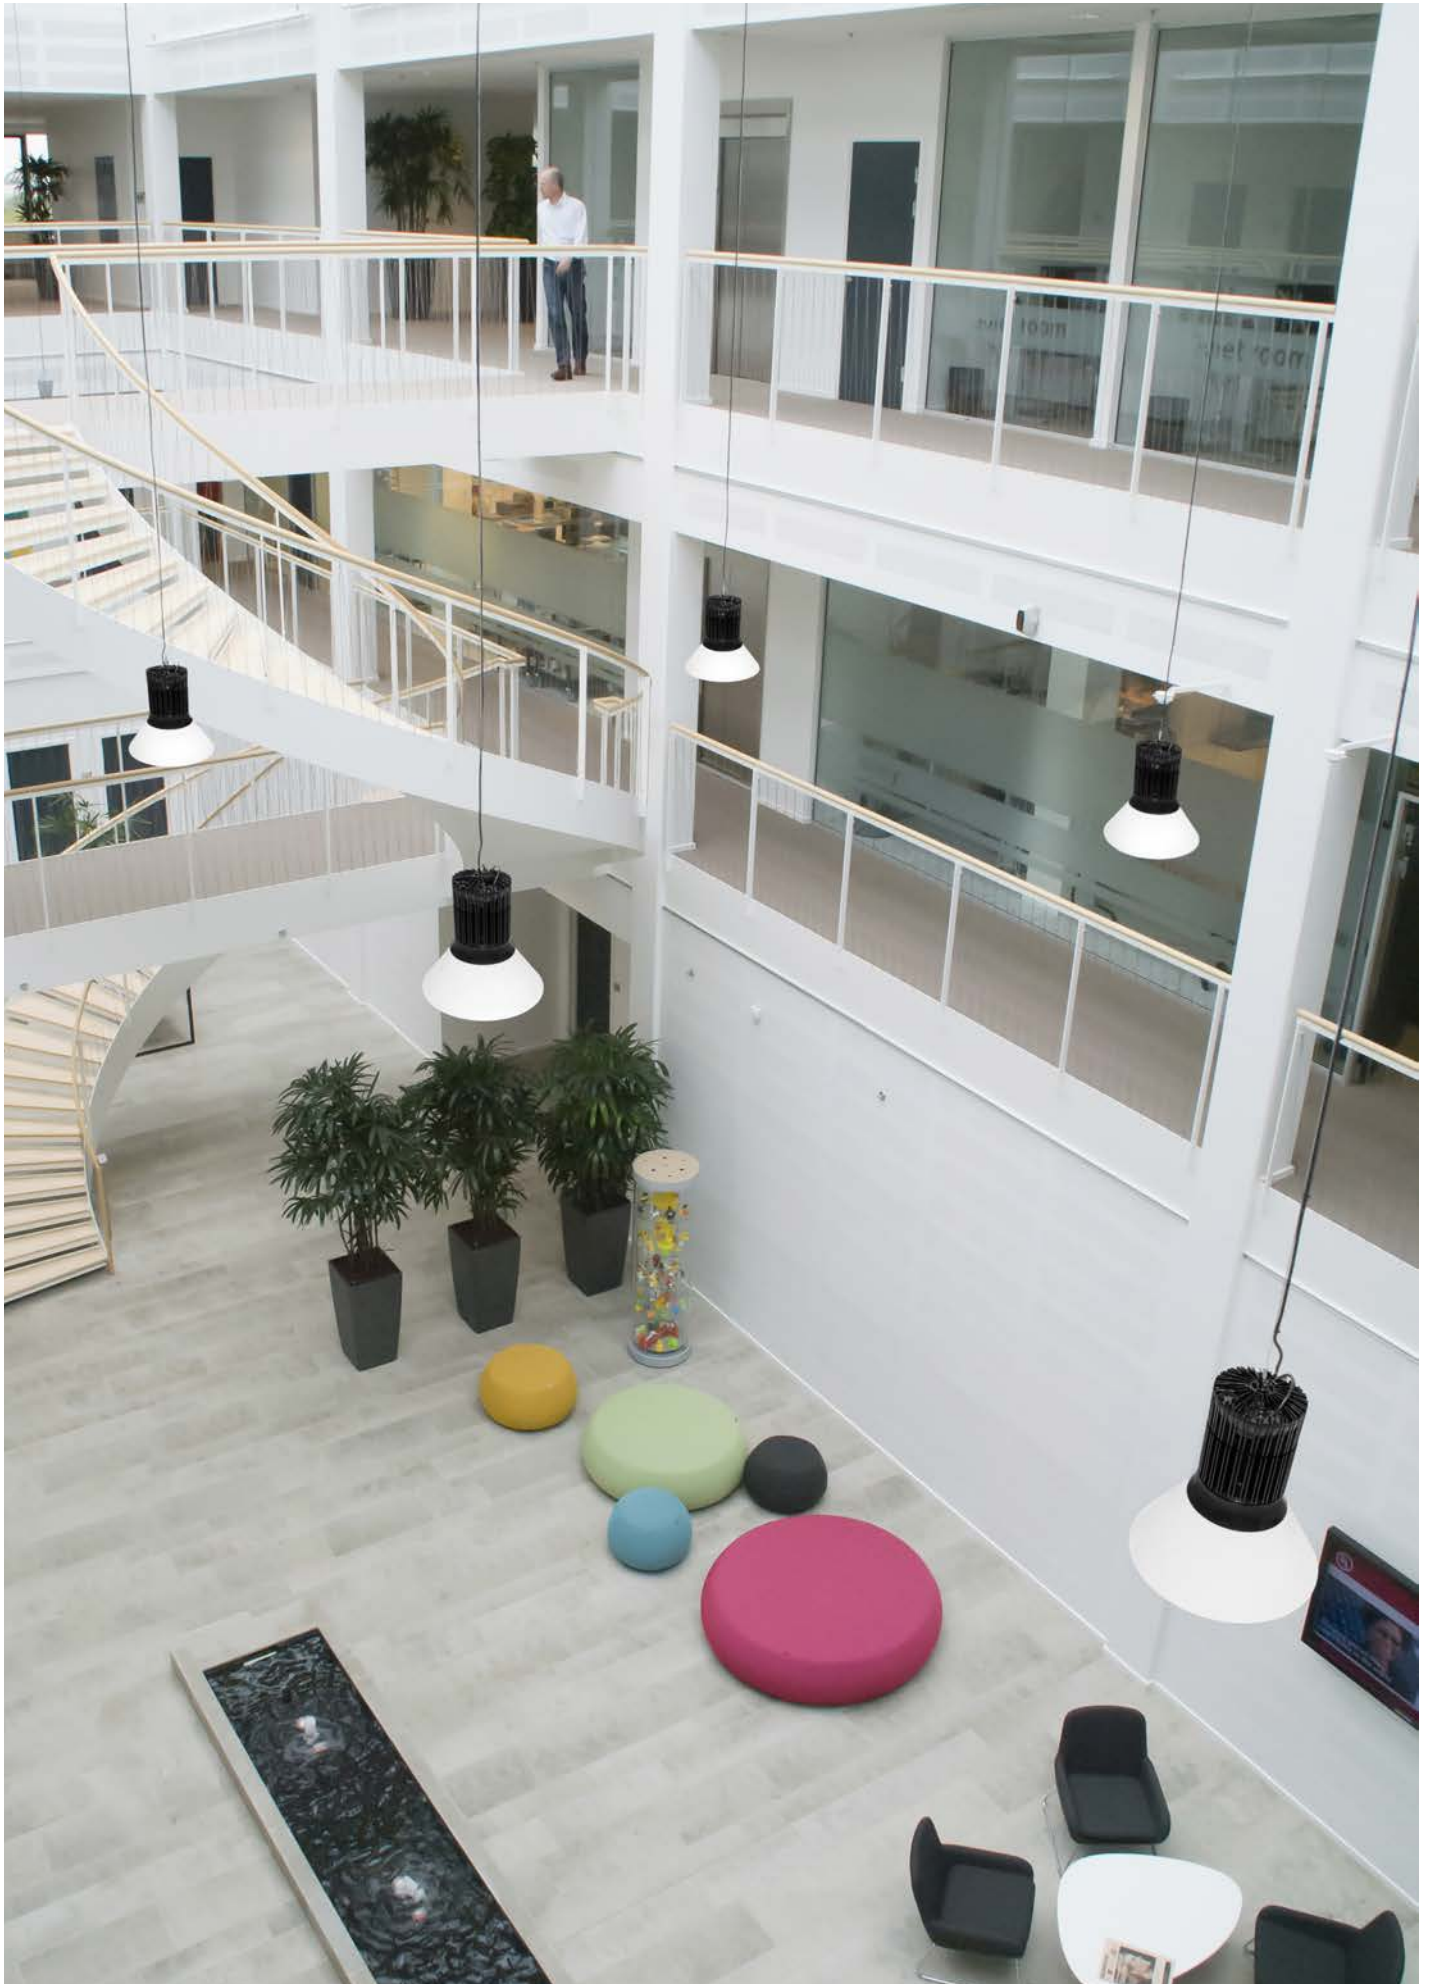

Alfabetiskt index

A70-WG G2	49
A90-P	37
Adapt-F1 Desk Side	52
Adapt-F1 Desk Front	52
Adapt -F2 Desk Corner	53
Adapt-F2 Desk Front	53
Air LED	7
ALP	44
C21	54
C35-R	55
C56-P	36
C70-P	56
C70-R	55
C70-S	56
C75-P G2 LED	36
C77-P	56
C80-P G2	57
C88-P	61
C90-P	57
C95-P	59
C95-P Circle	58
C95-R	62
C95-S	62
Carelite LED	33
Circus LED	25, 31
DIS	47
Eas LED	38
ELV	42
Free LED	51
FL LED	11
FRÖ	46
KFM LED KFM LED ESD	27
L-1 LED	10
L-1 P G2	39
L-1 Wall	48
LFM LED G2	24
LHH LED	30
LUN	45
Motus Flat	15
Motus Floor	51
Motus Line	60
Motus Mini	13
Motus Pendant	40
Motus Table	14
Motus Wall	50
Ninety	12
Pro Track DALI	64
S70 Midi G2 LED	63
S70 Midi LED	64
S80	64
S90 Line	65
S90 Spot	65
SNÖ	43
Split	6
SVA	41
Trace	8
Wave LED Wave LED ESD	26