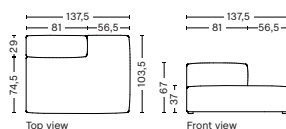

S9302FS | LOUNGE | LEFT BACKREST

DIMENSION
W137,5 x D103,5 x H67 cm
Seat H37 cm

SALES QTY. 1 pcs.

PRODUCT STATUS
Order produced

PACKAGING
1 box | 1 pcs.

BOX DIMENSION | WEIGHT
W116 x D150 x H69 cm | 58 kg

DESCRIPTION	PRICE
Fabric Group 1	14.480,00
Fabric Group 2	15.520,00
Fabric Group 3	15.920,00
Fabric Group 4	16.440,00
Fabric Group 5	21.200,00
Fabric Group 6	28.720,00

FABRIC GROUPS

1 | Atlas, Linara, Metaphor, Mode, Planar, Swarm, Valencia™ 2 | Fairway, Field, Flamiber, Lola, Maglia, Melange Nap, Nico, Olavi By Hay, Osumi, Relate, Steelcut, Steelcut Trio, Tadao 3 | Divina, Divina MD, Divina Melange, Re-Wool, Roden, Ruskin, Steelcut Quartet, Tartaglia 4 | Bolgheri, Encircle, Hallingdal 65, Raas 5 | Haku,Loft, Sierra Leather 6 | Coda, Vidar, California Leather, Nevada Leather, Sense Leather