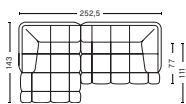

QUILTON COMBINATIONS

COMBINATION 19 | RIGHT 202+401 OR LEFT 402+201

DIMENSION
W252,5 x D143 x H72 cm
Seat H41 cm

PRODUCT STATUS
Order produced

PACKAGING
2 box | 1 pcs.

BOX DIMENSION | WEIGHT
W151 x D116 x H80 cm | 59 kg
W151 x D116 x H80 cm | 57 kg

DESCRIPTION	PRICE
Fabric group 1	42.160,00
Fabric group 2	47.440,00
Fabric group 3	50.080,00
Fabric group 4	51.360,00
Fabric group 5	56.640,00
Fabric group 6	82.640,00