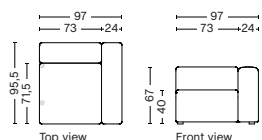

1061 | NARROW | RIGHT

DIMENSION
W97 x D95,5 x H67 cm
Seat H40 cm

SALES QTY. 1 pcs.

PRODUCT STATUS
Order produced

PACKAGING
1 box | 1 pcs.

BOX DIMENSION | WEIGHT
W116 x D99 x H69 cm | 45 kg

DESCRIPTION
Fabric Group 1
Fabric Group 2
Fabric Group 3
Fabric Group 4
Fabric Group 5
Fabric Group 6

PRICE
12.480,00
13.520,00
13.920,00
14.200,00
19.080,00
27.120,00