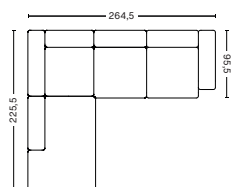

PRICE

CORNER COMBINATION 2 LOW ARMREST | LEFT 9301+1862+1063+1065 OR RIGHT 1064+1063+1861+9302