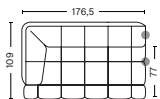

302 | WIDE | LEFT

DIMENSION
W176,5 x D109 x H72 cm
Seat H41 cm

SALES QTY. 1 pcs.

PRODUCT STATUS
Order produced

PACKAGING
1 box | 1 pcs.

BOX DIMENSION | WEIGHT
W181 x D116 x H80 cm | 67,6 kg

DESCRIPTION
Fabric Group 1
Fabric Group 2
Fabric Group 3
Fabric Group 4
Fabric Group 5
Fabric Group 6

PRICE
24.400,00
27.040,00
28.360,00
29.000,00
31.640,00
46.160,00

FABRIC GROUPS

1 | Atlas, Linara, Metaphor, Mode, Planar, Remix, Swarm 2 | Fairway, Field, Flamiber, Maglia, Melange Nap, Nico, Olavi By Hay, Osumi, Relate, Steelcut, Steelcut Trio, Tadao 3 | Divina, Divina MD, Divina Melange, Fiord, Re-Wool, Roden, Ruskin, Steelcut Quartet, Tartaglia 4 | Bolgheri, Canvas, Encircle, Hallingdal 65, Raas 5 | Loft, Sierra Leather 6 | Coda, Vidar, California Leather, Nevada Leather, Sense Leather