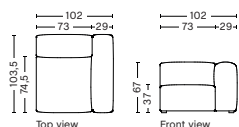

S1061FS | NARROW | RIGHT

DIMENSION
W102 x D103,5 x H67 cm
Seat H37 cm

SALES QTY. 1 pcs.

PRODUCT STATUS
Order produced

PACKAGING
1 box | 1 pcs.

BOX DIMENSION | WEIGHT
W116 x D99 x H69 cm | 45 kg

DESCRIPTION	PRICE
Fabric Group 1	13.520,00
Fabric Group 2	14.560,00
Fabric Group 3	14.960,00
Fabric Group 4	15.240,00
Fabric Group 5	20.120,00
Fabric Group 6	28.160,00