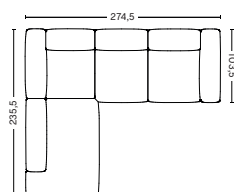

CORNER COMBINATION 2 | LEFT S9301+S1862+S1063+S1061 OR RIGHT S1062+S1063+S8161+S9302

DIMENSION

W274,5 x D235,5 x H67 cm
Seat H37 cm

PACKAGING

3 box | 1 pcs.

DESCRIPTION

Fabric group 1
Fabric group 2
Fabric group 3
Fabric group 4
Fabric group 5
Fabric group 6

PRICE

47.280,00
51.440,00
53.040,00
54.400,00
71.120,00
98.160,00

PRODUCT STATUS

Order produced