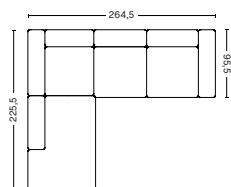

PRICE

CORNER COMBINATION 2 | LEFT 9301+1862+1063+1061 OR RIGHT 1062+1063+1861+9302