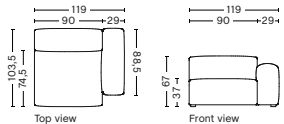

S1965FS | WIDE | RIGHT

DIMENSION
W119 x D103,5 x H67 cm
Seat H37 cm

SALES QTY. 1 pcs.

PRODUCT STATUS
Order produced

PACKAGING
1 box | 1 pcs.

BOX DIMENSION | WEIGHT
x D x H cm | kg

DESCRIPTION	PRICE
Fabric Group 1	15.760,00
Fabric Group 2	16.800,00
Fabric Group 3	17.200,00
Fabric Group 4	17.720,00
Fabric Group 5	23.920,00
Fabric Group 6	36.560,00

FABRIC GROUPS