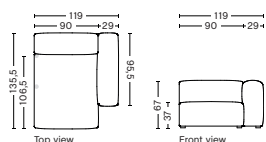

S8261 | WIDE | CHAISE LONGUE | RIGHT ARMREST

DIMENSION
W119 x D135,5 x H67 cm
Seat H37 cm

SALES QTY. 1 pcs.

PRODUCT STATUS
Order produced

PACKAGING
1 box | 1 pcs.

BOX DIMENSION | WEIGHT
W116 x D150 x H69 cm | 71 kg

DESCRIPTION
Fabric Group 1
Fabric Group 2
Fabric Group 3
Fabric Group 4
Fabric Group 5
Fabric Group 6

PRICE
16.720,00
17.760,00
18.160,00
18.680,00
23.440,00
30.960,00