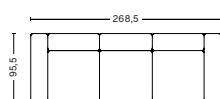

MAGS COMBINATIONS

3 SEATER COMBINATION 1 | 1062+1063+1061

DIMENSION
W268,5 x D95,5 x H67 cm
Seat H40 cm

PACKAGING
3 box | 1 pcs.

DESCRIPTION	PRICE
Fabric group 1	34.160,00
Fabric group 2	37.280,00
Fabric group 3	38.480,00
Fabric group 4	39.320,00
Fabric group 5	51.440,00
Fabric group 6	71.600,00

PRODUCT STATUS
Order produced