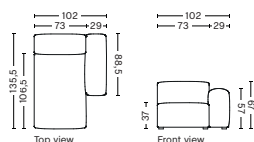

S8165FS | NARROW | CHAISE LONGUE | LOW ARMREST | RIGHT

DIMENSION
W102 x D135,5 x H67 cm
Seat H37 cm

SALES QTY. 1 pcs.

PRODUCT STATUS
Order produced

PACKAGING
1 box | 1 pcs.

BOX DIMENSION | WEIGHT
W116 x D150 x H69 cm | 60 kg

DESCRIPTION	PRICE
Fabric Group 1	15.120,00
Fabric Group 2	16.160,00
Fabric Group 3	16.560,00
Fabric Group 4	17.080,00
Fabric Group 5	21.840,00
Fabric Group 6	29.360,00

FABRIC GROUPS

1 | Atlas, Linara, Metaphor, Mode, Planar, Swarm, Valencia™ 2 | Fairway, Field, Flamiber, Lola, Maglia, Melange Nap, Nico, Olavi By Hay, Osumi, Relate, Steelcut, Steelcut Trio, Tadao 3 | Divina, Divina MD, Divina Melange, Re-Wool, Roden, Ruskin, Steelcut Quartet, Tartaglia 4 | Bolgheri, Encircle, Hallingdal 65, Raas 5 | Haku,Loft, Sierra Leather 6 | Coda, Vidar, California Leather, Nevada Leather, Sense Leather