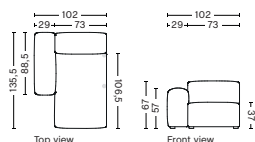

S8164 | NARROW | CHAISE LONGUE | LOW ARMREST | LEFT

DIMENSION
W102 x D135,5 x H67 cm
Seat H37 cm

SALES QTY. 1 pcs.

PRODUCT STATUS
Order produced

PACKAGING
1 box | 1 pcs.

BOX DIMENSION | WEIGHT
W116 x D150 x H69 cm | 60 kg

DESCRIPTION	PRICE
Fabric Group 1	14.080,00
Fabric Group 2	15.120,00
Fabric Group 3	15.520,00
Fabric Group 4	16.040,00
Fabric Group 5	20.800,00
Fabric Group 6	28.320,00