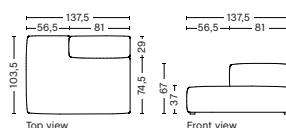

S9301FS | LOUNGE | RIGHT BACKREST

DIMENSION
W137,5 x D103,5 x H67 cm
Seat H37 cm

SALES QTY. 1 pcs.

PRODUCT STATUS
Order produced

PACKAGING
1 box | 1 pcs.

BOX DIMENSION | WEIGHT
W116 x D150 x H69 cm | 58 kg

DESCRIPTION	PRICE
Fabric Group 1	14.480,00
Fabric Group 2	15.520,00
Fabric Group 3	15.920,00
Fabric Group 4	16.440,00
Fabric Group 5	21.200,00
Fabric Group 6	28.720,00