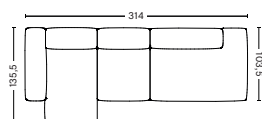

3 SEATER COMBINATION 3 | LEFT S8162+S1063+S9302 OR RIGHT S9301+S1063+S8161

DIMENSION
W314 x D135,5 x H67 cm
Seat H37 cm

PACKAGING
3 box | 1 pcs.

DESCRIPTION

Fabric group 1	36.720,00
Fabric group 2	39.840,00
Fabric group 3	41.040,00
Fabric group 4	42.360,00
Fabric group 5	54.240,00
Fabric group 6	73.360,00

PRODUCT STATUS
Order produced