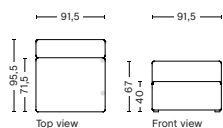

1963 | WIDE | MIDDLE

DIMENSION
W91,5 x D95,5 x H67 cm
Seat H40 cm

SALES QTY. 1 pcs.

PRODUCT STATUS
Order produced

PACKAGING
1 box | 1 pcs.

BOX DIMENSION | WEIGHT
W116 x D99 x H69 cm | 36,5 kg

DESCRIPTION	PRICE
Fabric Group 1	12.160,00
Fabric Group 2	13.200,00
Fabric Group 3	13.600,00
Fabric Group 4	13.880,00
Fabric Group 5	17.560,00
Fabric Group 6	24.560,00