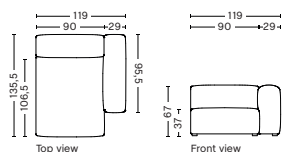

S8261FS | WIDE | CHAISE LONGUE | RIGHT

DIMENSION
W119 x D135,5 x H67 cm
Seat H37 cm

SALES QTY. 1 pcs.

PRODUCT STATUS
Order produced

PACKAGING
1 box | 1 pcs.

BOX DIMENSION | WEIGHT
W116 x D150 x H69 cm | 71 kg

DESCRIPTION	PRICE
Fabric Group 1	17.760,00
Fabric Group 2	18.800,00
Fabric Group 3	19.200,00
Fabric Group 4	19.720,00
Fabric Group 5	24.480,00
Fabric Group 6	32.000,00