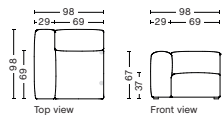

S1862 | CORNER | LEFT

DIMENSION

W98 x D98 x H67 cm
Seat H37 cm

SALES QTY. 1 pcs.

PRODUCT STATUS

Order produced

PACKAGING

1 box | 1 pcs.

BOX DIMENSION | WEIGHT

W116 x D99 x H69 cm | 42 kg

DESCRIPTION

Fabric Group 1
Fabric Group 2
Fabric Group 3
Fabric Group 4
Fabric Group 5
Fabric Group 6

PRICE

12.160,00
13.200,00
13.600,00
13.880,00
18.600,00
26.000,00