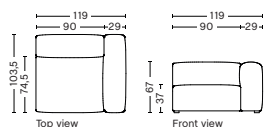

S1961FS | WIDE | RIGHT

DIMENSION
W119 x D103,5 x H67 cm
Seat H37 cm

SALES QTY. 1 pcs.

PRODUCT STATUS
Order produced

PACKAGING
1 box | 1 pcs.

BOX DIMENSION | WEIGHT
W116 x D99 x H69 cm | 51 kg

DESCRIPTION	PRICE
Fabric Group 1	15.760,00
Fabric Group 2	16.800,00
Fabric Group 3	17.200,00
Fabric Group 4	17.720,00
Fabric Group 5	23.920,00
Fabric Group 6	36.560,00