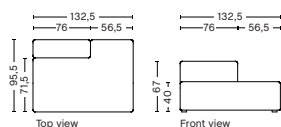

9302FS | LOUNGE | LEFT BACKREST

DIMENSION
W132,5 x D95,5 x H67 cm
Seat H40 cm

SALES QTY. 1 pcs.

PRODUCT STATUS
Order produced

PACKAGING
1 box | 1 pcs.

BOX DIMENSION | WEIGHT
W116 x D150 x H68,5 cm | 58 kg

DESCRIPTION	PRICE
Fabric Group 1	14.480,00
Fabric Group 2	15.520,00
Fabric Group 3	15.920,00
Fabric Group 4	16.440,00
Fabric Group 5	21.200,00
Fabric Group 6	28.720,00
Not available in leather