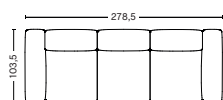

MAGS SOFT | COMBINATIONS

3 SEATER COMBINATION 1 | S1062+S1063+S1061

DIMENSION
W278,5 x D103,5 x H67 cm
Seat H37 cm

PACKAGING
3 box | 1 pcs.

DESCRIPTION

Fabric group 1	34.160,00
Fabric group 2	37.280,00
Fabric group 3	38.480,00
Fabric group 4	39.320,00
Fabric group 5	51.440,00
Fabric group 6	71.600,00

PRODUCT STATUS
Order produced