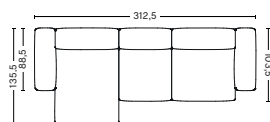

PRICE

40.640,00
43.760,00
44.960,00
46.280,00
59.600,00
83.840,00

PRODUCT STATUS

Order produced

3 SEATER COMBINATION 10 LOW ARMREST | LEFT S8264+S1063+S1965 OR RIGHT S1964+S1063+S8265

DIMENSION

W312,5 x D135,5 x H67 cm
Seat H37 cm