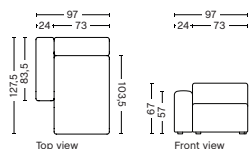

8164FS | NARROW | CHAISE LONGUE | LOW ARMREST LEFT

DIMENSION
W97 x D127,5 x H67 cm
Seat H40 cm

SALES QTY. 1 pcs.

PRODUCT STATUS
Order produced

PACKAGING
1 box | 1 pcs.

BOX DIMENSION | WEIGHT
W68,5 x D150 x H116 cm | 56,9 kg

DESCRIPTION	PRICE
Fabric Group 1	15.120,00
Fabric Group 2	16.160,00
Fabric Group 3	16.560,00
Fabric Group 4	17.080,00
Fabric Group 5	21.840,00
Fabric Group 6	29.360,00
Not available in leather