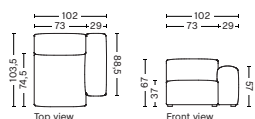

S1065FS | NARROW | LOW ARMREST | RIGHT

DIMENSION
W102 x D103,5 x H67 cm
Seat H37 cm

SALES QTY. 1 pcs.

PRODUCT STATUS
Order produced

PACKAGING
1 box | 1 pcs.

BOX DIMENSION | WEIGHT
W116 x D99 x H69 cm | 45 kg

DESCRIPTION	PRICE
Fabric Group 1	13.520,00
Fabric Group 2	14.560,00
Fabric Group 3	14.960,00
Fabric Group 4	15.240,00
Fabric Group 5	20.120,00
Fabric Group 6	28.160,00

FABRIC GROUPS

1 | Atlas, Linara, Metaphor, Mode, Planar, Swarm, Valencia™ 2 | Fairway, Field, Flamiber, Lola, Maglia, Melange Nap, Nico, Olavi By Hay, Osumi, Relate, Steelcut, Steelcut Trio, Tadao 3 | Divina, Divina MD, Divina Melange, Re-Wool, Roden, Ruskin, Steelcut Quartet, Tartaglia 4 | Bolgheri, Encircle, Hallingdal 65, Raas 5 | Haku, Loft, Sierra Leather 6 | Coda, Vidar, California Leather, Nevada Leather, Sense Leather