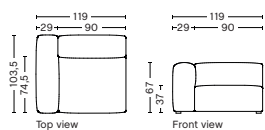

MAGS SOFT | FREE STANDING MODULES

S1962FS | WIDE | LEFT

DIMENSION
W119 x D103,5 x H67 cm
Seat H37 cm

SALES QTY. 1 pcs.

PRODUCT STATUS
Order produced

PACKAGING
1 box | 1 pcs.

BOX DIMENSION | WEIGHT
W116 x D99 x H69 cm | 51 kg

DESCRIPTION	PRICE
Fabric Group 1	15.760,00
Fabric Group 2	16.800,00
Fabric Group 3	17.200,00
Fabric Group 4	17.720,00
Fabric Group 5	23.920,00
Fabric Group 6	36.560,00