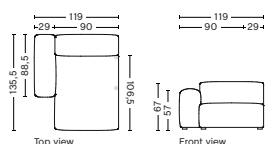

S8264 | WIDE | CHAISE LONGUE | LOW ARMREST | LEFT

DIMENSION
W119 x D135,5 x H67 cm
Seat H37 cm

SALES QTY. 1 pcs.

PRODUCT STATUS
Order produced

PACKAGING
1 box | 1 pcs.

BOX DIMENSION | WEIGHT
W116 x D150 x H69 cm | 71 kg

DESCRIPTION
Fabric Group 1
Fabric Group 2
Fabric Group 3
Fabric Group 4
Fabric Group 5
Fabric Group 6

PRICE
16.720,00
17.760,00
18.160,00
18.680,00
23.440,00
30.960,00