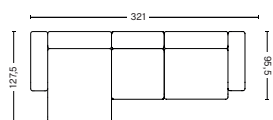

MAGS COMBINATIONS

COMBINATION 10 LOW ARMREST | LEFT 8264+1063+1965 OR RIGHT 1964+1063+8265

DIMENSION

W264,5 x D127,5 x H67 cm
Seat H40 cm

PRODUCT STATUS

Order produced

PACKAGING

5 box | 1 pcs.

DESCRIPTION

Fabric group 1 40.640,00
Fabric group 2 43.760,00
Fabric group 3 44.960,00
Fabric group 4 46.280,00
Fabric group 5 59.600,00
Fabric group 6 83.840,00
Not available in leather

PRICE

CORNER COMBINATION 1 | LEFT 1062+1063+1862+1063+1061 OR RIGHT 1062+1063+1861+1063+1061