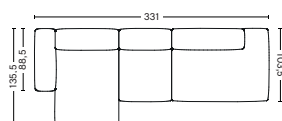

3 SEATER COMBINATION 4 LOW ARMREST | LEFT S8264+S1063+S9302 OR RIGHT S9301+S1063+S8265

DIMENSION
W331 x D135,5 x H67 cm
Seat H37 cm

PACKAGING
3 box | 1 pcs.

DESCRIPTION

Fabric group 1	39.360,00
Fabric group 2	42.480,00
Fabric group 3	43.680,00
Fabric group 4	45.000,00
Fabric group 5	56.880,00
Fabric group 6	76.000,00

PRODUCT STATUS
Order produced

FABRIC GROUPS