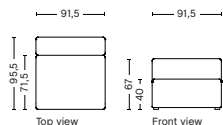

1963 | WIDE | RIGHT OR LEFT END

DIMENSION
W91,5 x D95,5 x H67 cm
Seat H40 cm

SALES QTY. 1 pcs.

PRODUCT STATUS
Order produced

PACKAGING
1 box | 1 pcs.

BOX DIMENSION | WEIGHT
W116 x D99 x H69 cm | 36,5 kg

DESCRIPTION	PRICE
Fabric Group 1	13.200,00
Fabric Group 2	14.240,00
Fabric Group 3	14.640,00
Fabric Group 4	14.920,00
Fabric Group 5	18.600,00
Fabric Group 6	25.600,00

FABRIC GROUPS