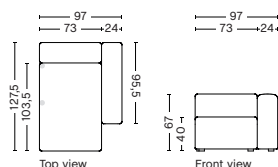

DIMENSION
W97 x D127,5 x H67 cm
Seat H40 cm

SALES QTY. 1 pcs.

PRODUCT STATUS
Order produced

PACKAGING
1 box | 1 pcs.

BOX DIMENSION | WEIGHT
W116 x D150 x H69 cm | 59,5 kg

DESCRIPTION	PRICE
Fabric Group 1	14.080,00
Fabric Group 2	15.120,00
Fabric Group 3	15.520,00
Fabric Group 4	16.040,00
Fabric Group 5	20.800,00
Fabric Group 6	28.320,00
Not available in leather	