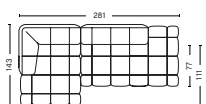

COMBINATION 21 | RIGHT 411+401 OR LEFT 402+412

DIMENSION
W281 x D143 x H72 cm
Seat H41 cm

PRODUCT STATUS
Order produced

PACKAGING
2 box | 1 pcs.

BOX DIMENSION | WEIGHT
W181 x D116 x H80 cm | 58 kg
W151 x D116 x H80 cm | 57 kg

DESCRIPTION	PRICE
Fabric group 1	43.440,00
Fabric group 2	48.720,00
Fabric group 3	51.360,00
Fabric group 4	52.640,00
Fabric group 5	57.920,00
Fabric group 6	83.920,00