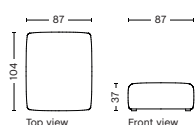

S02 | OTTOMAN | SMALL

DIMENSION
W87 x D104 x H37 cm
Seat H37 cm

SALES QTY. 1 pcs.

PRODUCT STATUS
Order produced

PACKAGING
1 box | 1 pcs.

BOX DIMENSION | WEIGHT
W99 x D78 x H69 cm | 26 kg

DESCRIPTION	PRICE
Fabric Group 1	7.240,00
Fabric Group 2	7.376,00
Fabric Group 3	7.504,00
Fabric Group 4	7.632,00
Fabric Group 5	9.600,00
Fabric Group 6	13.320,00

FABRIC GROUPS

1 | Atlas, Linara, Metaphor, Mode, Planar, Swarm, Valencia™ 2 | Fairway, Field, Flamiber, Lola, Maglia, Melange Nap, Nico, Olavi By Hay, Osumi, Relate, Steelcut, Steelcut Trio, Tadao 3 | Divina, Divina MD, Divina Melange, Re-Wool, Roden, Ruskin, Steelcut Quartet, Tartaglia 4 | Bolgheri, Encircle, Hallingdal 65, Raas 5 | Haku,Loft, Sierra Leather 6 | Coda, Vidar, California Leather, Nevada Leather, Sense Leather