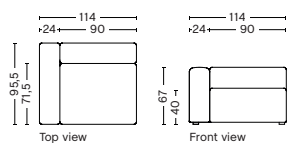

MAGS | FREE STANDING MODULES

1962FS | WIDE | LEFT

DIMENSION
W114 x D95,5 x H67 cm
Seat H40 cm

SALES QTY. 1 pcs.

PRODUCT STATUS
Order produced

PACKAGING
1 box | 1 pcs.

BOX DIMENSION | WEIGHT
W116 x D99 x H69 cm | 51 kg

DESCRIPTION	PRICE
Fabric Group 1	15.760,00
Fabric Group 2	16.800,00
Fabric Group 3	17.200,00
Fabric Group 4	17.720,00
Fabric Group 5	23.920,00
Fabric Group 6	36.560,00