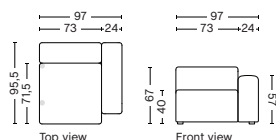

1065 | NARROW | LOW ARMREST | RIGHT

DIMENSION
W97 x D95,5 x H67 cm
Seat H40 cm

SALES QTY. 1 pcs.

PRODUCT STATUS
Order produced

PACKAGING
1 box | 1 pcs.

BOX DIMENSION | WEIGHT
W68,5 x D115,8 x H98,8 cm | 42 kg

DESCRIPTION	PRICE
Fabric Group 1	12.480,00
Fabric Group 2	13.520,00
Fabric Group 3	13.920,00
Fabric Group 4	14.200,00
Fabric Group 5	19.080,00
Fabric Group 6	27.120,00