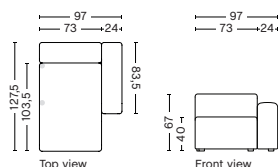

8165 | NARROW | CHAISE LONGUE | LOW ARMREST | RIGHT

DIMENSION
W97 x D127,5 x H67 cm
Seat H40 cm

SALES QTY. 1 pcs.

PRODUCT STATUS
Order produced

PACKAGING
1 box | 1 pcs.

BOX DIMENSION | WEIGHT
W68,5 x D150 x H116 cm | 56,9 kg

DESCRIPTION	PRICE
Fabric Group 1	14.080,00
Fabric Group 2	15.120,00
Fabric Group 3	15.520,00
Fabric Group 4	16.040,00
Fabric Group 5	20.800,00
Fabric Group 6	28.320,00
Not available in leather	

FABRIC GROUPS

1 | Atlas, Linara, Metaphor, Mode, Planar, Remix, Surface By Hay, Swarm, Valencia™ 2 | Fairway, Field, Flamiber, Lola, Maglia, Melange Nap, Nico, Olavi By Hay, Osumi, Relate, Steelcut, Steelcut Trio, Tadao 3 | Divina, Divina MD, Divina Melange, Fiord, Re-Wool, Roden, Ruskin, Steelcut Quartet, Tartaglia 4 | Bolgheri, Canvas, Encircle, Hallingdal 65, Raas 5 | Haku, Harald, Loft 6 | Coda, Vidar