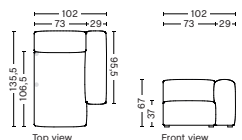

DIMENSION
W102 x D135,5 x H67 cm
Seat H37 cm

SALES QTY. 1 pcs.

PRODUCT STATUS
Order produced

PACKAGING
1 box | 1 pcs.

BOX DIMENSION | WEIGHT
W116 x D150 x H69 cm | 60 kg

DESCRIPTION	PRICE
Fabric Group 1	14.080,00
Fabric Group 2	15.120,00
Fabric Group 3	15.520,00
Fabric Group 4	16.040,00
Fabric Group 5	20.800,00
Fabric Group 6	28.320,00