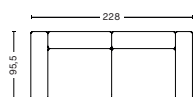

MAGS COMBINATIONS

2,5 SEATER COMBINATION 1 | 1962+1961

DIMENSION
W228 x D95,5 x H67 cm
Seat H40 cm

PACKAGING
2 box | 1 pcs.

DESCRIPTION	PRICE
Fabric group 1	29.440,00
Fabric group 2	31.520,00
Fabric group 3	32.320,00
Fabric group 4	33.360,00
Fabric group 5	45.760,00
Fabric group 6	71.040,00

PRODUCT STATUS
Order produced