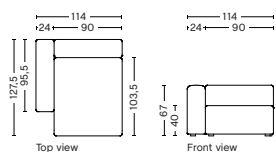

MAGS | FREE STANDING MODULES

8262FS | WIDE | CHAISE LONGUE | LEFT

DIMENSION
W114 x D127,5 x H67 cm
Seat H40 cm

SALES QTY. 1 pcs.

PRODUCT STATUS
Order produced

PACKAGING
1 box | 1 pcs.

BOX DIMENSION | WEIGHT
W116 x D150 x H68,5 cm | 70,5 kg

DESCRIPTION	PRICE
Fabric Group 1	17.760,00
Fabric Group 2	18.800,00
Fabric Group 3	19.200,00
Fabric Group 4	19.720,00
Fabric Group 5	24.480,00
Fabric Group 6	32.000,00
Not available in leather