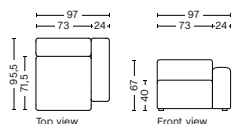

1065FS | NARROW | LOW ARMREST | RIGHT

DIMENSION
W97 x D95,5 x H67 cm
Seat H40 cm

SALES QTY. 1 pcs.

PRODUCT STATUS
Order produced

PACKAGING
1 box | 1 pcs.

BOX DIMENSION | WEIGHT
W68,5 x D115,8 x H98,8 cm | 42 kg

DESCRIPTION	PRICE
Fabric Group 1	13.520,00
Fabric Group 2	14.560,00
Fabric Group 3	14.960,00
Fabric Group 4	15.240,00
Fabric Group 5	20.120,00
Fabric Group 6	28.160,00

FABRIC GROUPS