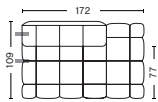

QUILTON MODULES

412 | CHAISE LONGUE | RIGHT

DIMENSION
W172 x D109 x H72 cm
Seat H41 cm

SALES QTY. 1 pcs.

PRODUCT STATUS
Order produced

PACKAGING
1 box | 1 pcs.

BOX DIMENSION | WEIGHT
W181 x D116 x H80 cm | 58 kg

DESCRIPTION
Fabric Group 1
Fabric Group 2
Fabric Group 3
Fabric Group 4
Fabric Group 5
Fabric Group 6

PRICE
23.680,00
26.320,00
27.640,00
28.280,00
30.920,00
45.440,00