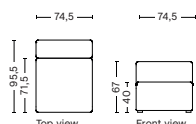

1063FS | NARROW | W/O ARMREST

DIMENSION
W74,5 x D95,5 x H67 cm
Seat H40 cm

SALES QTY. 1 pcs.

PRODUCT STATUS
Order produced

PACKAGING
1 box | 1 pcs.

BOX DIMENSION | WEIGHT
W78 x D99 x H69 cm | 29 kg

DESCRIPTION	PRICE
Fabric Group 1	11.280,00
Fabric Group 2	12.320,00
Fabric Group 3	12.720,00
Fabric Group 4	13.000,00
Fabric Group 5	15.360,00
Fabric Group 6	19.440,00