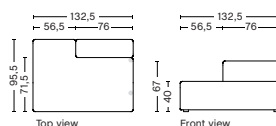

9301 | LOUNGE | RIGHT BACKREST

DIMENSION
W132,5 x D95,5 x H67 cm
Seat H40 cm

SALES QTY. 1 pcs.

PRODUCT STATUS
Order produced

PACKAGING
1 box | 1 pcs.

BOX DIMENSION | WEIGHT
W116 x D150 x H69 cm | 58 kg

DESCRIPTION	PRICE
Fabric Group 1	13.440,00
Fabric Group 2	14.480,00
Fabric Group 3	14.880,00
Fabric Group 4	15.400,00
Fabric Group 5	20.160,00
Fabric Group 6	27.680,00
Not available in leather