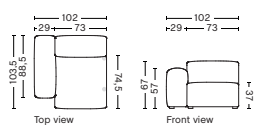

MAGS SOFT | CONNECTABLE MODULES

S1064 | NARROW | LOW ARMREST | LEFT

DIMENSION
W102 x D103,5 x H67 cm
Seat H37 cm

SALES QTY. 1 pcs.

PRODUCT STATUS
Order produced

PACKAGING
1 box | 1 pcs.

BOX DIMENSION | WEIGHT
W116 x D99 x H69 cm | 45 kg

DESCRIPTION	PRICE
Fabric Group 1	12.480,00
Fabric Group 2	13.520,00
Fabric Group 3	13.920,00
Fabric Group 4	14.200,00
Fabric Group 5	19.080,00
Fabric Group 6	27.120,00