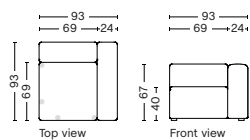

1861 | CORNER | RIGHT

DIMENSION
W93 x D93 x H67 cm
Seat H40 cm

SALES QTY. 1 pcs.

PRODUCT STATUS
Order produced

PACKAGING
1 box | 1 pcs.

BOX DIMENSION | WEIGHT
W116 x D99 x H69 cm | 42 kg

DESCRIPTION	PRICE
Fabric Group 1	12.160,00
Fabric Group 2	13.200,00
Fabric Group 3	13.600,00
Fabric Group 4	13.880,00
Fabric Group 5	18.600,00
Fabric Group 6	26.000,00

FABRIC GROUPS

1 | Atlas, Linara, Metaphor, Mode, Planar, Remix, Surface By Hay, Swarm, Valencia™ 2 | Fairway, Field, Flamiber, Lola, Maglia, Melange Nap, Nico, Olavi By Hay, Osumi, Relate, Steelcut, Steelcut Trio, Tadao 3 | Divina, Divina MD, Divina Melange, Fiord, Re-Wool, Roden, Ruskin, Steelcut Quartet, Tartaglia 4 | Bolgheri, Canvas, Encircle, Hallingdal 65, Raas 5 | Haku, Harald, Loft, Sierra Leather 6 | Coda, Vidar, California Leather, Nevada Leather, Sense Leather