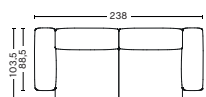

2,5 SEATER COMBINATION 1 LOW ARMREST | S1964+S1965

DIMENSION
W238 x D103,5 x H67 cm
Seat H37 cm

PACKAGING
2 box | 1 pcs.

DESCRIPTION	PRICE
Fabric group 1	29.440,00
Fabric group 2	31.520,00
Fabric group 3	32.320,00
Fabric group 4	33.360,00
Fabric group 5	45.760,00
Fabric group 6	71.040,00

PRODUCT STATUS
Order produced