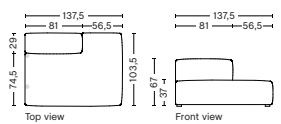

S9302 | LOUNGE | LEFT BACKREST

DIMENSION
W137,5 x D103,5 x H67 cm
Seat H37 cm

SALES QTY. 1 pcs.

PRODUCT STATUS
Order produced

PACKAGING
1 box | 1 pcs.

BOX DIMENSION | WEIGHT
W116 x D150 x H69 cm | 58 kg

DESCRIPTION	PRICE
Fabric Group 1	13.440,00
Fabric Group 2	14.480,00
Fabric Group 3	14.880,00
Fabric Group 4	15.400,00
Fabric Group 5	20.160,00
Fabric Group 6	27.680,00