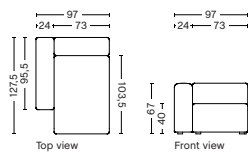

MAGS | FREE STANDING MODULES

8162FS | NARROW | CHAISE LONGUE | LEFT

DIMENSION
W97 x D127,5 x H67 cm
Seat H40 cm

SALES QTY. 1 pcs.

PRODUCT STATUS
Order produced

PACKAGING
1 box | 1 pcs.

BOX DIMENSION | WEIGHT
W116 x D150 x H68,5 cm | 59,5 kg

DESCRIPTION	PRICE
Fabric Group 1	15.120,00
Fabric Group 2	16.160,00
Fabric Group 3	16.560,00
Fabric Group 4	17.080,00
Fabric Group 5	21.840,00
Fabric Group 6	29.360,00
Not available in leather