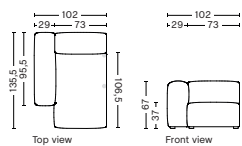

MAGS SOFT | CONNECTABLE MODULES

S8162 | NARROW | CHAISE LONGUE | LEFT

DIMENSION
W102 x D135,5 x H67 cm
Seat H37 cm

SALES QTY. 1 pcs.

PRODUCT STATUS
Order produced

PACKAGING
1 box | 1 pcs.

BOX DIMENSION | WEIGHT
W116 x D150 x H69 cm | 60 kg

DESCRIPTION	PRICE
Fabric Group 1	14.080,00
Fabric Group 2	15.120,00
Fabric Group 3	15.520,00
Fabric Group 4	16.040,00
Fabric Group 5	20.800,00
Fabric Group 6	28.320,00