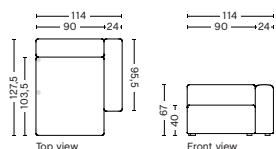

8261 | WIDE | CHAISE LONGUE | RIGHT

DIMENSION
W114 x D127,5 x H67 cm
Seat H40 cm

SALES QTY. 1 pcs.

PRODUCT STATUS
Order produced

PACKAGING
1 box | 1 pcs.

BOX DIMENSION | WEIGHT
W116 x D150 x H69 cm | 70,5 kg

DESCRIPTION	PRICE
Fabric Group 1	16.720,00
Fabric Group 2	17.760,00
Fabric Group 3	18.160,00
Fabric Group 4	18.680,00
Fabric Group 5	23.440,00
Fabric Group 6	30.960,00
Not available in leather