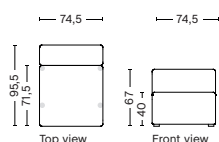

1063 | NARROW | MIDDLE

DIMENSION
W74,5 x D95,5 x H67 cm
Seat H40 cm

SALES QTY. 1 pcs.

PRODUCT STATUS
Order produced

PACKAGING
1 box | 1 pcs.

BOX DIMENSION | WEIGHT
W78 x D99 x H69 cm | 29 kg

DESCRIPTION
Fabric Group 1
Fabric Group 2
Fabric Group 3
Fabric Group 4
Fabric Group 5
Fabric Group 6

PRICE
9.200,00
10.240,00
10.640,00
10.920,00
13.280,00
17.360,00