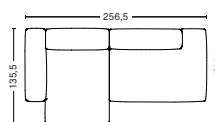

2,5 SEATER COMBINATION 3 | LEFT S8262+S9302 OR RIGHT S9301+S8261

DIMENSION
W256,5 x D135,5 x H67 cm
Seat H37 cm

PACKAGING
2 box | 1 pcs.

DESCRIPTION	PRICE
Fabric group 1	30.160,00
Fabric group 2	32.240,00
Fabric group 3	33.040,00
Fabric group 4	34.080,00
Fabric group 5	43.600,00
Fabric group 6	58.640,00

PRODUCT STATUS
Order produced