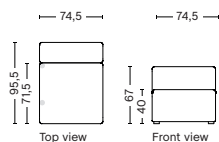

1063RE | NARROW | RIGHT END

DIMENSION
W74,5 x D95,5 x H67 cm
Seat H40 cm

SALES QTY. 1 pcs.

PRODUCT STATUS
Order produced

PACKAGING
1 box | 1 pcs.

BOX DIMENSION | WEIGHT
W78 x D99 x H69 cm | 29 kg

DESCRIPTION
Fabric Group 1
Fabric Group 2
Fabric Group 3
Fabric Group 4
Fabric Group 5
Fabric Group 6

PRICE
10.240,00
11.280,00
11.680,00
11.960,00
14.320,00
18.400,00

FABRIC GROUPS