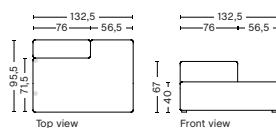

9302 | LOUNGE | LEFT BACKREST

DIMENSION
W132,5 x D95,5 x H67 cm
Seat H40 cm

SALES QTY. 1 pcs.

PRODUCT STATUS
Order produced

PACKAGING
1 box | 1 pcs.

BOX DIMENSION | WEIGHT
W116 x D150 x H69 cm | 58 kg

DESCRIPTION	PRICE
Fabric Group 1	13.440,00
Fabric Group 2	14.480,00
Fabric Group 3	14.880,00
Fabric Group 4	15.400,00
Fabric Group 5	20.160,00
Fabric Group 6	27.680,00
Not available in leather	

FABRIC GROUPS