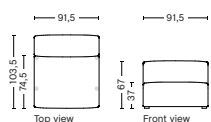

S1963 | WIDE | MIDDLE

DIMENSION
W91,5 x D95,5 x H67 cm
Seat H37 cm

SALES QTY. 1 pcs.

PRODUCT STATUS
Order produced

PACKAGING
1 box | 1 pcs.

BOX DIMENSION | WEIGHT
W116 x D99 x H69 cm | 37 kg

DESCRIPTION	PRICE
Fabric Group 1	12.160,00
Fabric Group 2	13.200,00
Fabric Group 3	13.600,00
Fabric Group 4	13.880,00
Fabric Group 5	17.560,00
Fabric Group 6	24.560,00