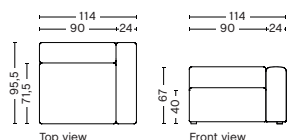

1961FS | WIDE | RIGHT

DIMENSION
W114 x D95,5 x H67 cm
Seat H40 cm

SALES QTY. 1 pcs.

PRODUCT STATUS
Order produced

PACKAGING
1 box | 1 pcs.

BOX DIMENSION | WEIGHT
W116 x D99 x H69 cm | 51 kg

DESCRIPTION	PRICE
Fabric Group 1	15.760,00
Fabric Group 2	16.800,00
Fabric Group 3	17.200,00
Fabric Group 4	17.720,00
Fabric Group 5	23.920,00
Fabric Group 6	36.560,00