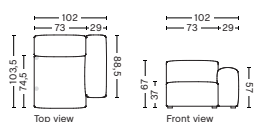

S1065 | NARROW | LOW ARMREST | RIGHT

DIMENSION
W102 x D103,5 x H67 cm
Seat H37 cm

SALES QTY. 1 pcs.

PRODUCT STATUS
Order produced

PACKAGING
1 box | 1 pcs.

BOX DIMENSION | WEIGHT
W116 x D99 x H69 cm | 45 kg

DESCRIPTION	PRICE
Fabric Group 1	12.480,00
Fabric Group 2	13.520,00
Fabric Group 3	13.920,00
Fabric Group 4	14.200,00
Fabric Group 5	19.080,00
Fabric Group 6	27.120,00