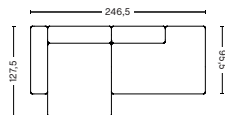

2,5 SEATER COMBINATION 3 | LEFT 8262+9302 OR RIGHT 9301+8261

DIMENSION
W246,5 x D127,5 x H67 cm
Seat H40 cm

PACKAGING
2 box | 1 pcs.

DESCRIPTION	PRICE
Fabric group 1	30.160,00
Fabric group 2	32.240,00
Fabric group 3	33.040,00
Fabric group 4	34.080,00
Fabric group 5	43.600,00
Fabric group 6	58.640,00
Not available in leather	

PRODUCT STATUS
Order produced