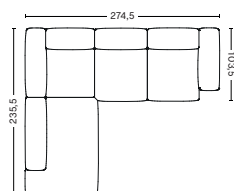

CORNER COMBINATION 2 LOW ARMREST | LEFT S9301+S1862+S1063+S1065 OR RIGHT S1064+S1063+S1861+S9302

DIMENSION

W274,5 x D235,5 x H67 cm
Seat H37 cm

PACKAGING

3 box | 1 pcs.

DESCRIPTION

Fabric group 1
Fabric group 2
Fabric group 3
Fabric group 4
Fabric group 5
Fabric group 6

PRICE

47.280,00
51.440,00
53.040,00
54.400,00
71.120,00
98.160,00

PRODUCT STATUS

Order produced

FABRIC GROUPS

1 | Atlas, Linara, Metaphor, Mode, Planar, Swarm, Valencia™ 2 | Fairway, Field, Flamiber, Lola, Maglia, Melange Nap, Nico, Olavi By Hay, Osumi, Relate, Steelcut, Steelcut Trio, Tadao 3 | Divina, Divina MD, Divina Melange, Re-Wool, Roden, Ruskin, Steelcut Quartet, Tartaglia 4 | Bolgheri, Encircle, Hallingdal 65, Raas 5 | Haku, Loft, Sierra Leather 6 | Coda, Vidar, California Leather, Nevada Leather, Sense Leather