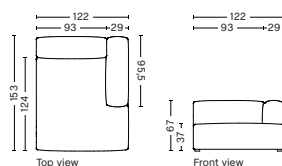

DIMENSION
W122 x D153 x H67 cm
Seat H37 cm

SALES QTY. 1 pcs.

PRODUCT STATUS
Order produced

PACKAGING
1 box | 1 pcs.

BOX DIMENSION | WEIGHT
W116 x D150 x H69 cm | 86 kg

DESCRIPTION	PRICE
Fabric Group 1	20.400,00
Fabric Group 2	21.440,00
Fabric Group 3	21.840,00
Fabric Group 4	22.360,00
Fabric Group 5	27.120,00
Fabric Group 6	34.640,00