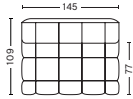

303 FS | WIDE | FREE STANDING

DIMENSION
W139 x D109 x H72 cm
Seat H41 cm

SALES QTY. 1 pcs.

PRODUCT STATUS
Order produced

PACKAGING
1 box | 1 pcs.

BOX DIMENSION | WEIGHT
W151 x D116 x H77 cm | 52 kg

DESCRIPTION
Fabric Group 1
Fabric Group 2
Fabric Group 3
Fabric Group 4
Fabric Group 5
Fabric Group 6

PRICE
22.400,00
23.720,00
25.040,00
25.680,00
27.680,00
37.920,00