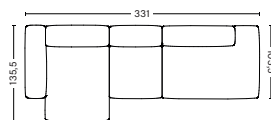

3 SEATER COMBINATION 4 | LEFT S8262+S1063+S9302 OR RIGHT S9301+S1063+S8261

DIMENSION
W331 x D135,5 x H67 cm
Seat H37 cm

PACKAGING
3 box | 1 pcs.

DESCRIPTION

Fabric group 1	39.360,00
Fabric group 2	42.480,00
Fabric group 3	43.680,00
Fabric group 4	45.000,00
Fabric group 5	56.880,00
Fabric group 6	76.000,00

PRODUCT STATUS
Order produced