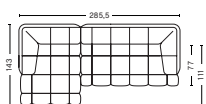

COMBINATION 20 | RIGHT 302+401 OR LEFT 402+301

DIMENSION
W285,5 x D143 x H72 cm
Seat H41 cm

PRODUCT STATUS
Order produced

PACKAGING
2 box | 1 pcs.

BOX DIMENSION | WEIGHT
W151 x D116 x H80 cm | 59 kg
W151 x D116 x H80 cm | 57 kg

DESCRIPTION	PRICE
Fabric group 1	44.160,00
Fabric group 2	49.440,00
Fabric group 3	52.080,00
Fabric group 4	53.360,00
Fabric group 5	58.640,00
Fabric group 6	84.640,00