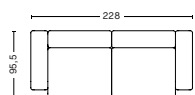

2,5 SEATER COMBINATION 1 LOW ARMREST | 1964+1965

DIMENSION
W228 x D95,5 x H67 cm
Seat H40 cm

PACKAGING
2 box | 1 pcs.

DESCRIPTION	PRICE
Fabric group 1	29.440,00
Fabric group 2	31.520,00
Fabric group 3	32.320,00
Fabric group 4	33.360,00
Fabric group 5	45.760,00
Fabric group 6	71.040,00

PRODUCT STATUS
Order produced