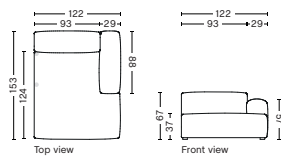

S7265 | WIDE | CHAISE LONGUE LONG | LOW ARMREST | RIGHT

DIMENSION
W122 x D153 x H67 cm
Seat H37 cm

SALES QTY. 1 pcs.

PRODUCT STATUS
Order produced

PACKAGING
1 box | 1 pcs.

BOX DIMENSION | WEIGHT
W116 x D150 x H69 cm | 86 kg

DESCRIPTION	PRICE
Fabric Group 1	19.360,00
Fabric Group 2	20.400,00
Fabric Group 3	20.800,00
Fabric Group 4	21.320,00
Fabric Group 5	26.080,00
Fabric Group 6	33.600,00