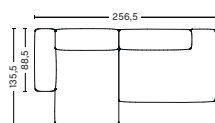

2,5 SEATER COMBINATION 3 LOW ARMREST | LEFT S8264+S9302 OR RIGHT S9301+S8265

DIMENSION
W256,5 x D135,5 x H67 cm
Seat H37 cm

PACKAGING
2 box | 1 pcs.

DESCRIPTION	PRICE
Fabric group 1	30.160,00
Fabric group 2	32.240,00
Fabric group 3	33.040,00
Fabric group 4	34.080,00
Fabric group 5	43.600,00
Fabric group 6	58.640,00

PRODUCT STATUS
Order produced

FABRIC GROUPS

1 | Atlas, Linara, Metaphor, Mode, Planar, Swarm, Valencia™ 2 | Fairway, Field, Flamiber, Lola, Maglia, Melange Nap, Nico, Olavi By Hay, Osumi, Relate, Steelcut, Steelcut Trio, Tadao 3 | Divina, Divina MD, Divina Melange, Re-Wool, Roden, Ruskin, Steelcut Quartet, Tartaglia 4 | Bolgheri, Encircle, Hallingdal 65, Raas 5 | Haku,Loft, Sierra Leather 6 | Coda, Vidar, California Leather, Nevada Leather, Sense Leather