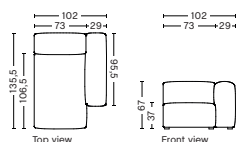

DIMENSION
W102 x D135,5 x H67 cm
Seat H37 cm

SALES QTY. 1 pcs.

PRODUCT STATUS
Order produced

PACKAGING
1 box | 1 pcs.

BOX DIMENSION | WEIGHT
W116 x D150 x H69 cm | 60 kg

DESCRIPTION	PRICE
Fabric Group 1	15.120,00
Fabric Group 2	16.160,00
Fabric Group 3	16.560,00
Fabric Group 4	17.080,00
Fabric Group 5	21.840,00
Fabric Group 6	29.360,00