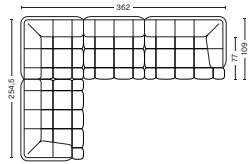

CORNER COMBINATION 25 | 202+100+203+201

DIMENSION
W362 x D254,5 x H72 cm
Seat H41 cm

PRODUCT STATUS
Order produced

PACKAGING
4 box | 1 pcs.

BOX DIMENSION | WEIGHT
W151 x D116 x H80 cm | 59 kg
W105 x D116 x H77 cm | 44 kg
W105 x D116 x H80 cm | 44 kg
W105 x D116 x H80 cm | 44 kg

DESCRIPTION	PRICE
Fabric group 1	81.440,00
Fabric group 2	89.360,00
Fabric group 3	94.640,00
Fabric group 4	97.200,00
Fabric group 5	106.480,00
Fabric group 6	156.000,00