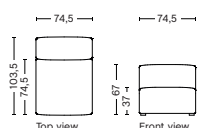

S1063FS | NARROW | W/O ARMREST

DIMENSION
W74,5 x D103,5 x H67 cm
Seat H37 cm

SALES QTY. 1 pcs.

PRODUCT STATUS
Order produced

PACKAGING
1 box | 1 pcs.

BOX DIMENSION | WEIGHT
W78 x D99 x H69 cm | 29 kg

DESCRIPTION	PRICE
Fabric Group 1	11.280,00
Fabric Group 2	12.320,00
Fabric Group 3	12.720,00
Fabric Group 4	13.000,00
Fabric Group 5	15.360,00
Fabric Group 6	19.440,00