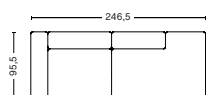

2,5 SEATER COMBINATION 2 | LEFT 1962+9302 OR RIGHT 9301+1961

DIMENSION
W246,5 x D95,5 x H67 cm
Seat H40 cm

PACKAGING
2 box | 1 pcs.

DESCRIPTION	PRICE
Fabric group 1	28.160,00
Fabric group 2	30.240,00
Fabric group 3	31.040,00
Fabric group 4	32.080,00
Fabric group 5	43.040,00
Fabric group 6	63.200,00
Not available in leather	

PRODUCT STATUS
Order produced