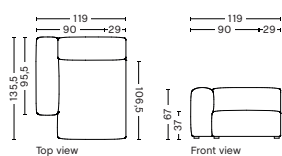

MAGS SOFT | FREE STANDING MODULES

S8262FS | WIDE | CHAISE LONGUE | LEFT

DIMENSION
W119 x D135,5 x H67 cm
Seat H37 cm

SALES QTY. 1 pcs.

PRODUCT STATUS
Order produced

PACKAGING
1 box | 1 pcs.

BOX DIMENSION | WEIGHT
W116 x D150 x H69 cm | 71 kg

DESCRIPTION	PRICE
Fabric Group 1	17.760,00
Fabric Group 2	18.800,00
Fabric Group 3	19.200,00
Fabric Group 4	19.720,00
Fabric Group 5	24.480,00
Fabric Group 6	32.000,00