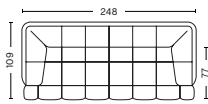

3 SEATER

DIMENSION

W248 x D109 x H72 cm
Seat H41 cm

SALES QTY. 1 pcs.

PRODUCT STATUS

Order produced

PACKAGING

1 box | 1 pcs.

BOX DIMENSION | WEIGHT

W256 x D116 x H80 cm | 91 kg

DESCRIPTION

Fabric Group 1
Fabric Group 2
Fabric Group 3
Fabric Group 4
Fabric Group 5
Fabric Group 6

PRICE

39.519,20
43.479,20
44.799,20
46.119,20
48.719,20
70.879,20

OTTOMAN 05

DIMENSION

W105 x D105 x H41 cm
Seat H41 cm

SALES QTY. 1 pcs.

PRODUCT STATUS

Order produced

PACKAGING

1 box | 1 pcs.

BOX DIMENSION | WEIGHT

W116 x D116 x H45 cm | 33,3 kg

DESCRIPTION

Fabric Group 1
Fabric Group 2
Fabric Group 3
Fabric Group 4
Fabric Group 5
Fabric Group 6

PRICE

12.240,00
13.560,00
14.880,00
15.520,00
16.840,00
22.880,00