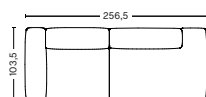

2,5 SEATER COMBINATION 2 | LEFT S1962+S9302 OR RIGHT S9301+S1961

DIMENSION
W256,5 x D103,5 x H67 cm
Seat H37 cm

PACKAGING
2 box | 1 pcs.

DESCRIPTION	PRICE
Fabric group 1	28.160,00
Fabric group 2	30.240,00
Fabric group 3	31.040,00
Fabric group 4	32.080,00
Fabric group 5	43.040,00
Fabric group 6	63.200,00

PRODUCT STATUS
Order produced