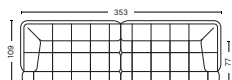

COMBINATION 4 | MODULE 302+301

DIMENSION
W353 x D109 x H72 cm
Seat H41 cm

PACKAGING
2 box | 1 pcs.

DESCRIPTION

Fabric group 1	48.800,00
Fabric group 2	54.080,00
Fabric group 3	56.720,00
Fabric group 4	58.000,00
Fabric group 5	63.280,00
Fabric group 6	92.320,00

PRODUCT STATUS
Order produced

BOX DIMENSION | WEIGHT
2 pcs. | W181 x D116 x H80 cm | 68 kg