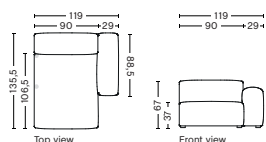

S8265 | WIDE | LOW ARMREST | RIGHT

DIMENSION
W119 x D135,5 x H67 cm
Seat H37 cm

SALES QTY. 1 pcs.

PRODUCT STATUS
Order produced

PACKAGING
1 box | 1 pcs.

BOX DIMENSION | WEIGHT
W116 x D150 x H69 cm | 71 kg

DESCRIPTION
Fabric Group 1
Fabric Group 2
Fabric Group 3
Fabric Group 4
Fabric Group 5
Fabric Group 6

PRICE
16.720,00
17.760,00
18.160,00
18.680,00
23.440,00
30.960,00