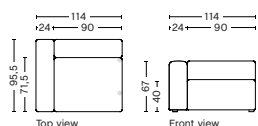

1962 | WIDE | LEFT

DIMENSION
W114 x D95,5 x H67 cm
Seat H40 cm

SALES QTY. 1 pcs.

PRODUCT STATUS
Order produced

PACKAGING
1 box | 1 pcs.

BOX DIMENSION | WEIGHT
W116 x D99 x H69 cm | 51 kg

DESCRIPTION	PRICE
Fabric Group 1	14.720,00
Fabric Group 2	15.760,00
Fabric Group 3	16.160,00
Fabric Group 4	16.680,00
Fabric Group 5	22.880,00
Fabric Group 6	35.520,00