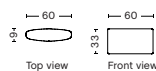

10 | MAGS CUSHION

DIMENSION
W60 x D9 x H33 cm

SALES QTY. 1 pcs.

PRODUCT STATUS
Order produced

PACKAGING
1 box | 1 pcs.

BOX DIMENSION | WEIGHT
W60 x D9 x H33 cm | 2 kg

	PRICE
Fabric Group 1	1.920,00
Fabric Group 2	2.056,00
Fabric Group 3	2.120,00
Fabric Group 4	2.184,00
Fabric Group 5	2.648,00
Fabric Group 6	2.920,00

FABRIC GROUPS

1 | Atlas, Linara, Metaphor, Mode, Planar, Remix, Surface By Hay, Swarm, Valencia™ 2 | Fairway, Field, Flamiber, Lola, Maglia, Melange Nap, Nico, Olavi By Hay, Osumi, Relate, Steelcut, Steelcut Trio, Tadao 3 | Divina, Divina MD, Divina Melange, Fiord, Re-Wool, Roden, Ruskin, Steelcut Quartet, Tartaglia 4 | Bolgheri, Canvas, Encircle, Hallingdal 65, Raas 5 | Haku, Harald, Loft, Sierra Leather 6 | Coda, Vidar, California Leather, Nevada Leather, Sense Leather