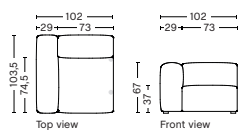

DIMENSION
W102 x D103,5 x H67 cm
Seat H37 cm

SALES QTY. 1 pcs.

PRODUCT STATUS
Order produced

PACKAGING
1 box | 1 pcs.

BOX DIMENSION | WEIGHT
W116 x D99 x H69 cm | 45 kg

DESCRIPTION	PRICE
Fabric Group 1	12.480,00
Fabric Group 2	13.520,00
Fabric Group 3	13.920,00
Fabric Group 4	14.200,00
Fabric Group 5	19.080,00
Fabric Group 6	27.120,00