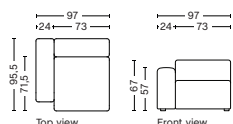

1064FS | NARROW | LOW ARMREST LEFT

DIMENSION
W97 x D95,5 x H67 cm
Seat H40 cm

SALES QTY. 1 pcs.

PRODUCT STATUS
Order produced

PACKAGING
1 box | 1 pcs.

BOX DIMENSION | WEIGHT
W68,5 x D115,8 x H98,8 cm | 42 kg

DESCRIPTION	PRICE
Fabric Group 1	13.520,00
Fabric Group 2	14.560,00
Fabric Group 3	14.960,00
Fabric Group 4	15.240,00
Fabric Group 5	20.120,00
Fabric Group 6	28.160,00