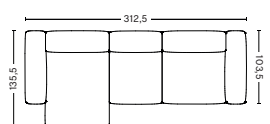

MAGS SOFT | COMBINATIONS

3 SEATER COMBINATION 10 | LEFT S8262+S1063+S1961 OR RIGHT S1962+S1063+S8261

DIMENSION

W312,5 x D135,5 x H67 cm
Seat H37 cm

PACKAGING

3 box | 1 pcs.

DESCRIPTION

Fabric group 1
Fabric group 2
Fabric group 3
Fabric group 4
Fabric group 5
Fabric group 6

PRICE

40.640,00
43.760,00
44.960,00
46.280,00
59.600,00
83.840,00

PRODUCT STATUS

Order produced