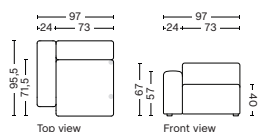

MAGS | CONNECTABLE MODULES

1064 | NARROW | LOW ARMREST | LEFT

DIMENSION
W97 x D95,5 x H67 cm
Seat H40 cm

SALES QTY. 1 pcs.

PRODUCT STATUS
Order produced

PACKAGING
1 box | 1 pcs.

BOX DIMENSION | WEIGHT
W68,5 x D115,8 x H98,8 cm | 42 kg

DESCRIPTION	PRICE
Fabric Group 1	12.480,00
Fabric Group 2	13.520,00
Fabric Group 3	13.920,00
Fabric Group 4	14.200,00
Fabric Group 5	19.080,00
Fabric Group 6	27.120,00