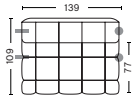

QUILTON MODULES

303 | WIDE | MIDDLE

DIMENSION
W139 x D109 x H72 cm
Seat H41 cm

SALES QTY. 1 pcs.

PRODUCT STATUS
Order produced

PACKAGING
1 box | 1 pcs.

BOX DIMENSION | WEIGHT
W151 x D116 x H80 cm | 51,6 kg

DESCRIPTION
Fabric Group 1
Fabric Group 2
Fabric Group 3
Fabric Group 4
Fabric Group 5
Fabric Group 6

PRICE
19.120,00
20.440,00
21.760,00
22.400,00
24.400,00
34.640,00