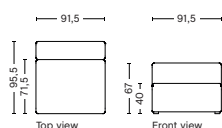

1963FS | WIDE | W/O ARMREST

DIMENSION
W91,5 x D95,5 x H67 cm
Seat H40 cm

SALES QTY. 1 pcs.

PRODUCT STATUS
Order produced

PACKAGING
1 box | 1 pcs.

BOX DIMENSION | WEIGHT
W116 x D99 x H69 cm | 36,5 kg

DESCRIPTION	PRICE
Fabric Group 1	14.240,00
Fabric Group 2	15.280,00
Fabric Group 3	15.680,00
Fabric Group 4	15.960,00
Fabric Group 5	19.640,00
Fabric Group 6	26.640,00