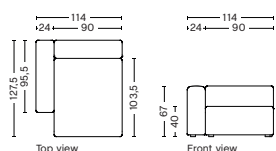

8265FS | WIDE | CHAISE LONGUE | LOW ARMREST | RIGHT

DIMENSION
W114 x D127,5 x H67 cm
Seat H40 cm

SALES QTY. 1 pcs.

PRODUCT STATUS
Order produced

PACKAGING
1 box | 1 pcs.

BOX DIMENSION | WEIGHT
W68,5 x D150 x H116 cm | 67,8 kg

DESCRIPTION	PRICE
Fabric Group 1	17.760,00
Fabric Group 2	18.800,00
Fabric Group 3	19.200,00
Fabric Group 4	19.720,00
Fabric Group 5	24.480,00
Fabric Group 6	32.000,00
Not available in leather