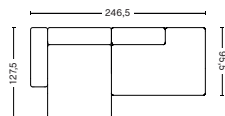

2,5 SEATER COMBINATION 3 LOW ARMREST | LEFT 8264+9302 OR RIGHT 9301+8265

DIMENSION
W246,5 x D127,5 x H67 cm
Seat H40 cm

PACKAGING
2 box | 1 pcs.

DESCRIPTION	PRICE
Fabric group 1	30.160,00
Fabric group 2	32.240,00
Fabric group 3	33.040,00
Fabric group 4	34.080,00
Fabric group 5	43.600,00
Fabric group 6	58.640,00
Not available in leather	

PRODUCT STATUS
Order produced

FABRIC GROUPS