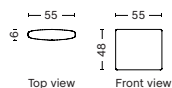

9 | MAGS CUSHION

DIMENSION
W55 x D9 x H48 cm

SALES QTY. 1 pcs.

PRODUCT STATUS
Order produced

PACKAGING
1 box | 1 pcs.

BOX DIMENSION | WEIGHT
W55 x D9 x H48 cm | 2 kg

	PRICE
Fabric Group 1	1.920,00
Fabric Group 2	2.056,00
Fabric Group 3	2.120,00
Fabric Group 4	2.184,00
Fabric Group 5	2.648,00
Fabric Group 6	3.160,00