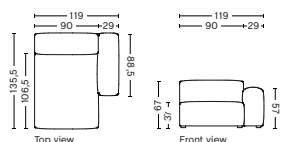

S8265FS | WIDE | CHAISE LONGUE | LOW ARMREST | RIGHT

DIMENSION
W119 x D135,5 x H67 cm
Seat H37 cm

SALES QTY.

PRODUCT STATUS
Order produced

PACKAGING
1 box | 1 pcs.

BOX DIMENSION | WEIGHT
x D x H cm | kg

DESCRIPTION	PRICE
Fabric Group 1	17.760,00
Fabric Group 2	18.800,00
Fabric Group 3	19.200,00
Fabric Group 4	19.720,00
Fabric Group 5	24.480,00
Fabric Group 6	32.000,00