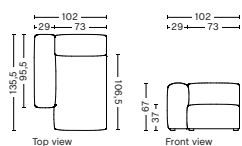

MAGS SOFT | FREE STANDING MODULES

S8162FS | NARROW | CHAISE LONGUE | LEFT

DIMENSION
W102 x D135,5 x H67 cm
Seat H37 cm

SALES QTY. 1 pcs.

PRODUCT STATUS
Order produced

PACKAGING
1 box | 1 pcs.

BOX DIMENSION | WEIGHT
W116 x D150 x H69 cm | 60 kg

DESCRIPTION	PRICE
Fabric Group 1	15.120,00
Fabric Group 2	16.160,00
Fabric Group 3	16.560,00
Fabric Group 4	17.080,00
Fabric Group 5	21.840,00
Fabric Group 6	29.360,00