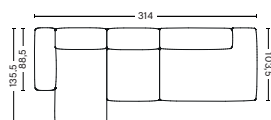

3 SEATER COMBINATION 3 LOW ARMREST | LEFT S8164+S1063+S9302 OR RIGHT S9301+S1063+S8165

DIMENSION
W314 x D135,5 x H67 cm
Seat H37 cm

PACKAGING
3 box | 1 pcs.

DESCRIPTION

Fabric group 1	36.720,00
Fabric group 2	39.840,00
Fabric group 3	41.040,00
Fabric group 4	42.360,00
Fabric group 5	54.240,00
Fabric group 6	73.360,00

PRODUCT STATUS
Order produced