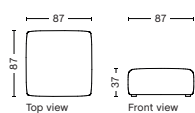

S01 | OTTOMAN | EXTRA SMALL

DIMENSION
W87 x D87 x H37 cm
Seat H37 cm

SALES QTY. 1 pcs.

PRODUCT STATUS
Order produced

PACKAGING
1 box | 1 pcs.

BOX DIMENSION | WEIGHT
W99 x D78 x H69 cm | 23 kg

DESCRIPTION	PRICE
Fabric Group 1	7.240,00
Fabric Group 2	7.376,00
Fabric Group 3	7.504,00
Fabric Group 4	7.632,00
Fabric Group 5	9.600,00
Fabric Group 6	13.320,00