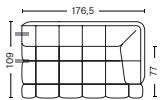

301 | WIDE | RIGHT

DIMENSION
W176,5 x D109 x H72 cm
Seat H41 cm

SALES QTY. 1 pcs.

PRODUCT STATUS
Order produced

PACKAGING
1 box | 1 pcs.

BOX DIMENSION | WEIGHT
W181 x D116 x H80 cm | 67,6 kg

DESCRIPTION
Fabric Group 1
Fabric Group 2
Fabric Group 3
Fabric Group 4
Fabric Group 5
Fabric Group 6

PRICE
24.400,00
27.040,00
28.360,00
29.000,00
31.640,00
46.160,00