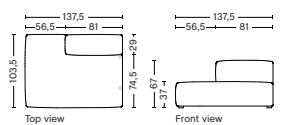

S9301 | LOUNGE | RIGHT BACKREST

DIMENSION
W137,5 x D103,5 x H67 cm
Seat H37 cm

SALES QTY. 1 pcs.

PRODUCT STATUS
Order produced

PACKAGING
1 box | 1 pcs.

BOX DIMENSION | WEIGHT
W116 x D150 x H69 cm | 58 kg

DESCRIPTION	PRICE
Fabric Group 1	13.440,00
Fabric Group 2	14.480,00
Fabric Group 3	14.880,00
Fabric Group 4	15.400,00
Fabric Group 5	20.160,00
Fabric Group 6	27.680,00