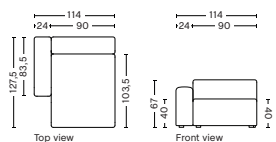

8264FS | WIDE | CHAISE LONGUE | LOW ARMREST | LEFT

DIMENSION
W114 x D127,5 x H67 cm
Seat H40 cm

SALES QTY. 1 pcs.

PRODUCT STATUS
Order produced

PACKAGING
1 box | 1 pcs.

BOX DIMENSION | WEIGHT
W68,5 x D150 x H116 cm | 67,8 kg

DESCRIPTION	PRICE
Fabric Group 1	17.760,00
Fabric Group 2	18.800,00
Fabric Group 3	19.200,00
Fabric Group 4	19.720,00
Fabric Group 5	24.480,00
Fabric Group 6	32.000,00
Not available in leather