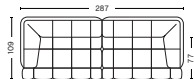

COMBINATION 1 | MODULE MODULE 202+201

DIMENSION
W287 x D109 x H72 cm
Seat H41 cm

PACKAGING
2 box | 1 pcs.

DESCRIPTION

Fabric group 1	44.800,00
Fabric group 2	50.080,00
Fabric group 3	52.720,00
Fabric group 4	54.000,00
Fabric group 5	59.280,00
Fabric group 6	88.320,00

PRODUCT STATUS
Order produced

BOX DIMENSION | WEIGHT
2 pcs. | W151 x D116 x H80 cm | 59 kg