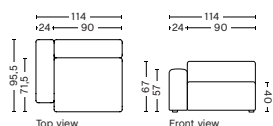

1964FS | WIDE | LOW ARMREST | LEFT

DIMENSION
W114 x D95,5 x H67 cm
Seat H40 cm

SALES QTY. 1 pcs.

PRODUCT STATUS
Order produced

PACKAGING
1 box | 1 pcs.

BOX DIMENSION | WEIGHT
W68,5 x D115,8 x H98,8 cm | 48,5 kg

DESCRIPTION	PRICE
Fabric Group 1	15.760,00
Fabric Group 2	16.800,00
Fabric Group 3	17.200,00
Fabric Group 4	17.720,00
Fabric Group 5	23.920,00
Fabric Group 6	36.560,00

FABRIC GROUPS