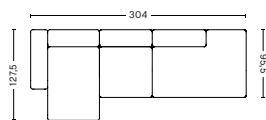

3 SEATER COMBINATION 3 LOW ARMREST | LEFT 8164+1063+9302 OR RIGHT 9301+1063+8165

DIMENSION
W304 x D127,5 x H67 cm
Seat H40 cm

PACKAGING
3 box | 1 pcs.

DESCRIPTION	PRICE
Fabric group 1	36.720,00
Fabric group 2	39.840,00
Fabric group 3	41.040,00
Fabric group 4	42.360,00
Fabric group 5	54.240,00
Fabric group 6	73.360,00

PRODUCT STATUS
Order produced

Not available in leather