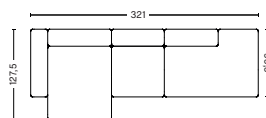

3 SEATER COMBINATION 4 | LEFT 8262+1063+9302 OR RIGHT 9301+1063+8261

DIMENSION
W321 x D127,5 x H67 cm
Seat H40 cm

PACKAGING
3 box | 1 pcs.

DESCRIPTION	PRICE
Fabric group 1	39.360,00
Fabric group 2	42.480,00
Fabric group 3	43.680,00
Fabric group 4	45.000,00
Fabric group 5	56.880,00
Fabric group 6	76.000,00

PRODUCT STATUS
Order produced

Not available in leather