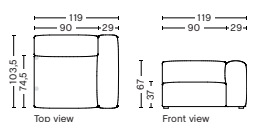

S1961 | WIDE | RIGHT

DIMENSION
W119 x D103,5 x H67 cm
Seat H37 cm

SALES QTY. 1 pcs.

PRODUCT STATUS
Order produced

PACKAGING
1 box | 1 pcs.

BOX DIMENSION | WEIGHT
W116 x D99 x H69 cm | 51 kg

DESCRIPTION	PRICE
Fabric Group 1	14.720,00
Fabric Group 2	15.760,00
Fabric Group 3	16.160,00
Fabric Group 4	16.680,00
Fabric Group 5	22.880,00
Fabric Group 6	35.520,00