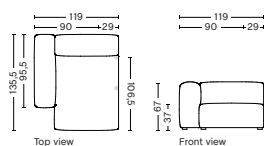

MAGS SOFT MODULES | CONNECTABLE

S8262 | WIDE | CHAISE LONGUE | LEFT

DIMENSION
W119 x D135,5 x H67 cm
Seat H37 cm

SALES QTY. 1 pcs.

PRODUCT STATUS
Order produced

PACKAGING
1 box | 1 pcs.

BOX DIMENSION | WEIGHT
W116 x D150 x H69 cm | 71 kg

DESCRIPTION
Fabric Group 1
Fabric Group 2
Fabric Group 3
Fabric Group 4
Fabric Group 5
Fabric Group 6

PRICE
16.720,00
17.760,00
18.160,00
18.680,00
23.440,00
30.960,00