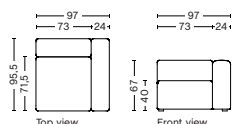

1061FS | NARROW | RIGHT

DIMENSION
W97 x D95,5 x H67 cm
Seat H40 cm

SALES QTY. 1 pcs.

PRODUCT STATUS
Order produced

PACKAGING
1 box | 1 pcs.

BOX DIMENSION | WEIGHT
W116 x D99 x H69 cm | 45 kg

DESCRIPTION	PRICE
Fabric Group 1	13.520,00
Fabric Group 2	14.560,00
Fabric Group 3	14.960,00
Fabric Group 4	15.240,00
Fabric Group 5	20.120,00
Fabric Group 6	28.160,00