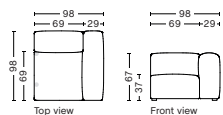

S1861 | CORNER | RIGHT

DIMENSION

W98 x D98 x H67 cm
Seat H37 cm

SALES QTY. 1 pcs.

PRODUCT STATUS

Order produced

PACKAGING

1 box | 1 pcs.

BOX DIMENSION | WEIGHT

W116 x D99 x H69 cm | 42 kg

DESCRIPTION

Fabric Group 1
Fabric Group 2
Fabric Group 3
Fabric Group 4
Fabric Group 5
Fabric Group 6

PRICE

12.160,00
13.200,00
13.600,00
13.880,00
18.600,00
26.000,00

FABRIC GROUPS

1 | Atlas, Linara, Metaphor, Mode, Planar, Swarm, Valencia™ 2 | Fairway, Field, Flamiber, Lola, Maglia, Melange Nap, Nico, Olavi By Hay, Osumi, Relate, Steelcut, Steelcut Trio, Tadao 3 | Divina, Divina MD, Divina Melange, Re-Wool, Roden, Ruskin, Steelcut Quartet, Tartaglia 4 | Bolgheri, Encircle, Hallingdal 65, Raas 5 | Haku,Loft, Sierra Leather 6 | Coda, Vidar, California Leather, Nevada Leather, Sense Leather