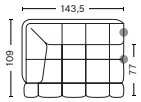

QUILTON MODULES

202 | NARROW | LEFT

DIMENSION
W143,5 x D109 x H72 cm
Seat H41 cm

SALES QTY. 1 pcs.

PRODUCT STATUS
Order produced

PACKAGING
1 box | 1 pcs.

BOX DIMENSION | WEIGHT
W151 x D116 x H80 cm | 58,4 kg

DESCRIPTION
Fabric Group 1
Fabric Group 2
Fabric Group 3
Fabric Group 4
Fabric Group 5
Fabric Group 6

PRICE
22.400,00
25.040,00
26.360,00
27.000,00
29.640,00
44.160,00