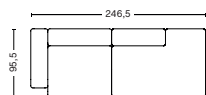

2,5 SEATER COMBINATION 2 LOW ARMREST | LEFT 1964+9302 OR RIGHT 9301+1965

DIMENSION
W246,5 x D95,5 x H67 cm
Seat H40 cm

PACKAGING
2 box | 1 pcs.

DESCRIPTION	PRICE
Fabric group 1	28.160,00
Fabric group 2	30.240,00
Fabric group 3	31.040,00
Fabric group 4	32.080,00
Fabric group 5	43.040,00
Fabric group 6	63.200,00
Not available in leather	

PRODUCT STATUS
Order produced