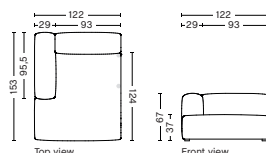

S7262 | WIDE | CHAISE LONGUE LONG | LEFT

DIMENSION
W122 x D153 x H67 cm
Seat H37 cm

SALES QTY. 1 pcs.

PRODUCT STATUS
Order produced

PACKAGING
1 box | 1 pcs.

BOX DIMENSION | WEIGHT
W116 x D150 x H69 cm | 86 kg

DESCRIPTION
Fabric Group 1
Fabric Group 2
Fabric Group 3
Fabric Group 4
Fabric Group 5
Fabric Group 6

PRICE
19.360,00
20.400,00
20.800,00
21.320,00
26.080,00
33.600,00