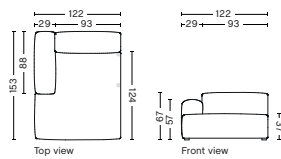

MAGS SOFT MODULES | CONNECTABLE

S7264 | WIDE | CHAISE LONGUE LONG | LOW ARMREST | LEFT

DIMENSION
W122 x D153 x H67 cm
Seat H37 cm

SALES QTY. 1 pcs.

PRODUCT STATUS
Order produced

PACKAGING
1 box | 1 pcs.

BOX DIMENSION | WEIGHT
W116 x D150 x H69 cm | 86 kg

DESCRIPTION	PRICE
Fabric Group 1	19.360,00
Fabric Group 2	20.400,00
Fabric Group 3	20.800,00
Fabric Group 4	21.320,00
Fabric Group 5	26.080,00
Fabric Group 6	33.600,00