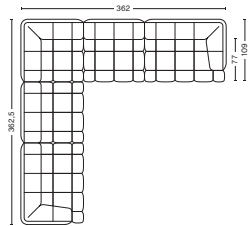

CORNER COMBINATION 26 | 202+203+100+203+201

DIMENSION
W362 x D362,5 x H72 cm
Seat H41 cm

PRODUCT STATUS
Order produced

PACKAGING
5 box | 1 pcs.

BOX DIMENSION | WEIGHT
W151 x D116 x H80 cm | 59 kg
W105 x D116 x H77 cm | 44 kg
2 pcs. | W105 x D116 x H80 cm | 88 kg
W105 x D116 x H77 cm | 44 kg

DESCRIPTION	PRICE
Fabric group 1	96.320,00
Fabric group 2	105.560,00
Fabric group 3	112.160,00
Fabric group 4	115.360,00
Fabric group 5	126.640,00
Fabric group 6	186.400,00