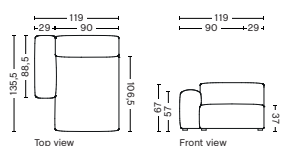

S8264FS | WIDE | CHAISE LONGUE | LOW ARMREST | LEFT

DIMENSION
W119 x D135,5 x H67 cm
Seat H37 cm

SALES QTY.

PRODUCT STATUS
Order produced

PACKAGING
1 box | 1 pcs.

BOX DIMENSION | WEIGHT
x D x H cm | kg

DESCRIPTION	PRICE
Fabric Group 1	17.760,00
Fabric Group 2	18.800,00
Fabric Group 3	19.200,00
Fabric Group 4	19.720,00
Fabric Group 5	24.480,00
Fabric Group 6	32.000,00