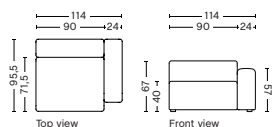

1965FS | WIDE | LOW ARMREST | RIGHT

DIMENSION
W114 x D95,5 x H67 cm
Seat H40 cm

SALES QTY. 1 pcs.

PRODUCT STATUS
Order produced

PACKAGING
1 box | 1 pcs.

BOX DIMENSION | WEIGHT
W68,5 x D115,8 x H98,8 cm | 48,5 kg

DESCRIPTION	PRICE
Fabric Group 1	15.760,00
Fabric Group 2	16.800,00
Fabric Group 3	17.200,00
Fabric Group 4	17.720,00
Fabric Group 5	23.920,00
Fabric Group 6	36.560,00