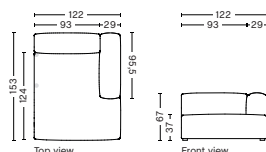

S7261 | WIDE | CHAISE LONGUE LONG | RIGHT

DIMENSION
W122 x D153 x H67 cm
Seat H37 cm

SALES QTY. 1 pcs.

PRODUCT STATUS
Order produced

PACKAGING
1 box | 1 pcs.

BOX DIMENSION | WEIGHT
W116 x D150 x H69 cm | 86 kg

DESCRIPTION
Fabric Group 1
Fabric Group 2
Fabric Group 3
Fabric Group 4
Fabric Group 5
Fabric Group 6

PRICE
19.360,00
20.400,00
20.800,00
21.320,00
26.080,00
33.600,00

FABRIC GROUPS