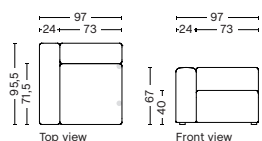

MAGS | CONNECTABLE MODULES

1062 | NARROW | LEFT

DIMENSION
W97 x D95,5 x H67 cm
Seat H40 cm

SALES QTY. 1 pcs.

PRODUCT STATUS
Order produced

PACKAGING
1 box | 1 pcs.

BOX DIMENSION | WEIGHT
W116 x D99 x H69 cm | 45 kg

DESCRIPTION
Fabric Group 1
Fabric Group 2
Fabric Group 3
Fabric Group 4
Fabric Group 5
Fabric Group 6

PRICE
12.480,00
13.520,00
13.920,00
14.200,00
19.080,00
27.120,00