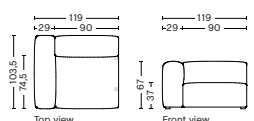

S1962 | WIDE | LEFT

DIMENSION
W119 x D103,5 x H67 cm
Seat H37 cm

SALES QTY. 1 pcs.

PRODUCT STATUS
Order produced

PACKAGING
1 box | 1 pcs.

BOX DIMENSION | WEIGHT
W116 x D99 x H69 cm | 51 kg

DESCRIPTION	PRICE
Fabric Group 1	14.720,00
Fabric Group 2	15.760,00
Fabric Group 3	16.160,00
Fabric Group 4	16.680,00
Fabric Group 5	22.880,00
Fabric Group 6	35.520,00