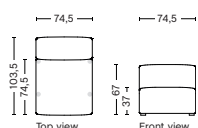

S1063 | NARROW | MIDDLE

DIMENSION
W74,5 x D95,5 x H67 cm
Seat H37 cm

SALES QTY. 1 pcs.

PRODUCT STATUS
Order produced

PACKAGING
1 box | 1 pcs.

BOX DIMENSION | WEIGHT
W78 x D99 x H69 cm | 29 kg

DESCRIPTION	PRICE
Fabric Group 1	9.200,00
Fabric Group 2	10.240,00
Fabric Group 3	10.640,00
Fabric Group 4	10.920,00
Fabric Group 5	13.280,00
Fabric Group 6	17.360,00