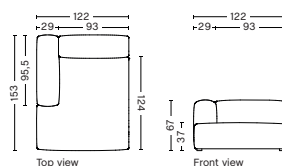

S7262FS | WIDE | CHAISE LONGUE | LEFT

DIMENSION
W122 x D153 x H67 cm
Seat H37 cm

SALES QTY. 1 pcs.

PRODUCT STATUS
Order produced

PACKAGING
1 box | 1 pcs.

BOX DIMENSION | WEIGHT
W116 x D150 x H69 cm | 86 kg

DESCRIPTION	PRICE
Fabric Group 1	20.400,00
Fabric Group 2	21.440,00
Fabric Group 3	21.840,00
Fabric Group 4	22.360,00
Fabric Group 5	27.120,00
Fabric Group 6	34.640,00