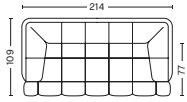

Link to Digital Library

2 SEATER

DIMENSION

W214 x D109 x H72 cm
Seat H41 cm

SALES QTY. 1 pcs.

PRODUCT STATUS

Order produced

PACKAGING