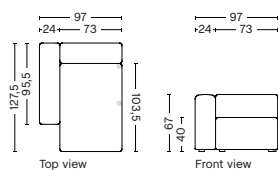

MAGS | CONNECTABLE MODULES

8162 | NARROW | CHAISE LONGUE | LEFT

DIMENSION
W97 x D127,5 x H67 cm
Seat H40 cm

SALES QTY. 1 pcs.

PRODUCT STATUS
Order produced

PACKAGING
1 box | 1 pcs.

BOX DIMENSION | WEIGHT
W116 x D150 x H69 cm | 59,5 kg

DESCRIPTION	PRICE
Fabric Group 1	14.080,00
Fabric Group 2	15.120,00
Fabric Group 3	15.520,00
Fabric Group 4	16.040,00
Fabric Group 5	20.800,00
Fabric Group 6	28.320,00
Not available in leather