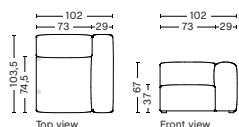

S1061 | NARROW | RIGHT

DIMENSION
W102 x D103,5 x H67 cm
Seat H37 cm

SALES QTY. 1 pcs.

PRODUCT STATUS
Order produced

PACKAGING
1 box | 1 pcs.

BOX DIMENSION | WEIGHT
W116 x D99 x H69 cm | 45 kg

DESCRIPTION	PRICE
Fabric Group 1	12.480,00
Fabric Group 2	13.520,00
Fabric Group 3	13.920,00
Fabric Group 4	14.200,00
Fabric Group 5	19.080,00
Fabric Group 6	27.120,00