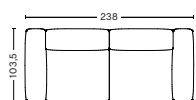

DIMENSION
W238 x D103,5 x H67 cm
Seat H37 cm

PACKAGING
2 box | 1 pcs.

DESCRIPTION	PRICE
Fabric group 1	29.440,00
Fabric group 2	31.520,00
Fabric group 3	32.320,00
Fabric group 4	33.360,00
Fabric group 5	45.760,00
Fabric group 6	71.040,00