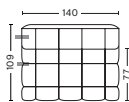

601 | WIDE | RIGHT END

DIMENSION
W142 x D109 x H72 cm
Seat H41 cm

SALES QTY. 1 pcs.

PRODUCT STATUS
Order produced

PACKAGING
1 box | 1 pcs.

BOX DIMENSION | WEIGHT
W151 x D116 x H77 cm | 52 kg

DESCRIPTION
Fabric Group 1
Fabric Group 2
Fabric Group 3
Fabric Group 4
Fabric Group 5
Fabric Group 6

PRICE
21.080,00
22.400,00
23.720,00
24.360,00
26.360,00
36.600,00