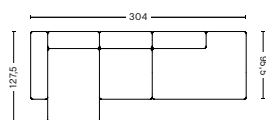

3 SEATER COMBINATION 3 | LEFT 8162+1063+9302 OR RIGHT 9301+1063+8161

DIMENSION
W304 x D127,5 x H67 cm
Seat H40 cm

PACKAGING
3 box | 1 pcs.

DESCRIPTION	PRICE
Fabric group 1	36.720,00
Fabric group 2	39.840,00
Fabric group 3	41.040,00
Fabric group 4	42.360,00
Fabric group 5	54.240,00
Fabric group 6	73.360,00

PRODUCT STATUS
Order produced

Not available in leather