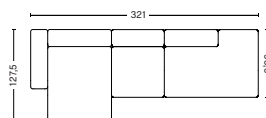

3 SEATER COMBINATION 4 LOW ARMREST | LEFT 8264+1063+9302 OR RIGHT 9301+1063+8265

DIMENSION
W321 x D127,5 x H67 cm
Seat H40 cm

PACKAGING
3 box | 1 pcs.

DESCRIPTION	PRICE
Fabric group 1	39.360,00
Fabric group 2	42.480,00
Fabric group 3	43.680,00
Fabric group 4	45.000,00
Fabric group 5	56.880,00
Fabric group 6	76.000,00

PRODUCT STATUS
Order produced

Not available in leather

FABRIC GROUPS