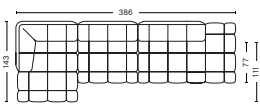

COMBINATION 22 | RIGHT 411+203+401 OR LEFT 402+203+412

DIMENSION
W386 x D143 x H72 cm
Seat H41 cm

PRODUCT STATUS
Order produced

PACKAGING
2 box | 1 pcs.

BOX DIMENSION | WEIGHT
W181 x D116 x H80 cm | 58 kg
W151 x D116 x H80 cm | 57 kg

DESCRIPTION	PRICE
Fabric group 1	58.320,00
Fabric group 2	64.920,00
Fabric group 3	68.880,00
Fabric group 4	70.800,00
Fabric group 5	78.080,00
Fabric group 6	114.320,00