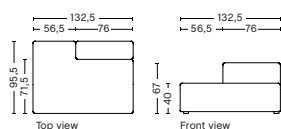

9301FS | LOUNGE | RIGHT BACKREST

DIMENSION
W132,5 x D95,5 x H67 cm
Seat H40 cm

SALES QTY. 1 pcs.

PRODUCT STATUS
Order produced

PACKAGING
1 box | 1 pcs.

BOX DIMENSION | WEIGHT
W116 x D150 x H68,5 cm | 58 kg

DESCRIPTION	PRICE
Fabric Group 1	14.480,00
Fabric Group 2	15.520,00
Fabric Group 3	15.920,00
Fabric Group 4	16.440,00
Fabric Group 5	21.200,00
Fabric Group 6	28.720,00
Not available in leather	

FABRIC GROUPS