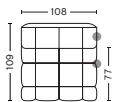

502 | NARROW | LEFT END

DIMENSION
W108 x D109 x H72 cm
Seat H41 cm

SALES QTY. 1 pcs.

PRODUCT STATUS
Order produced

PACKAGING
1 box | 1 pcs.

BOX DIMENSION | WEIGHT
W105 x D116 x H77 cm | 45,3 kg

DESCRIPTION
Fabric Group 1
Fabric Group 2
Fabric Group 3
Fabric Group 4
Fabric Group 5
Fabric Group 6

PRICE
16.840,00
18.160,00
19.480,00
20.120,00
22.120,00
32.360,00