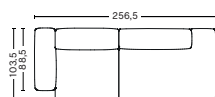

2,5 SEATER COMBINATION 2 LOW ARMREST | LEFT S1964+S9302 OR RIGHT S9301+S1965

DIMENSION
W256,5 x D103,5 x H67 cm
Seat H37 cm

PACKAGING
2 box | 1 pcs.

DESCRIPTION	PRICE
Fabric group 1	28.160,00
Fabric group 2	30.240,00
Fabric group 3	31.040,00
Fabric group 4	32.080,00
Fabric group 5	43.040,00
Fabric group 6	63.200,00

PRODUCT STATUS
Order produced