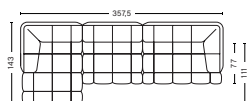

COMBINATION 17 | RIGHT 202+203+401 OR LEFT 402+203+201

DIMENSION
W357,5 x D143 x H72 cm
Seat H41 cm

PACKAGING
3 box | 1 pcs.

DESCRIPTION

Fabric group 1	57.040,00
Fabric group 2	63.640,00
Fabric group 3	67.600,00
Fabric group 4	69.520,00
Fabric group 5	76.800,00
Fabric group 6	113.040,00

PRODUCT STATUS
Order produced

BOX DIMENSION | WEIGHT
W151 x D116 x H80 cm | 59 kg
W105 x D116 x H80 cm | 44 kg
W151 x D116 x H80 cm | 57 kg

FABRIC GROUPS

1 | Atlas, Linara, Metaphor, Mode, Planar, Remix, Swarm 2 | Fairway, Field, Flamiber, Maglia, Melange Nap, Nico, Olavi By Hay, Osumi, Relate, Steelcut, Steelcut Trio, Tadoo 3 | Divina, Divina MD, Divina Melange, Fiord, Re-Wool, Roden, Ruskin, Steelcut Quartet, Tartaglia 4 | Bolgheri, Canvas, Encircle, Hallingdal 65, Raas 5 | Loft, Sierra Leather 6 | Coda, Vidar, California Leather, Nevada Leather, Sense Leather