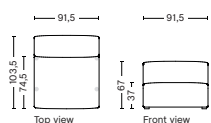

S1963 | WIDE | RIGHT OR LEFT END

DIMENSION
W91,5 x D95,5 x H67 cm
Seat H37 cm

SALES QTY. 1 pcs.

PRODUCT STATUS
Order produced

PACKAGING
1 box | 1 pcs.

BOX DIMENSION | WEIGHT
W116 x D103,5 x H69 cm | 37 kg

DESCRIPTION	PRICE
Fabric Group 1	13.200,00
Fabric Group 2	14.240,00
Fabric Group 3	14.640,00
Fabric Group 4	14.920,00
Fabric Group 5	18.600,00
Fabric Group 6	25.600,00

FABRIC GROUPS