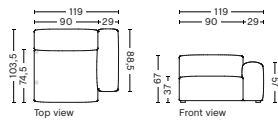

S1965 | WIDE | LOW ARMREST | RIGHT

DIMENSION

W119 x D103,5 x H67 cm
Seat H37 cm

SALES QTY. 1 pcs.

PRODUCT STATUS

Order produced

PACKAGING

1 box | 1 pcs.

BOX DIMENSION | WEIGHT

W116 x D99 x H69 cm | 51 kg

DESCRIPTION

Fabric Group 1
Fabric Group 2
Fabric Group 3
Fabric Group 4
Fabric Group 5
Fabric Group 6

PRICE

14.720,00
15.760,00
16.160,00
16.680,00
22.880,00
35.520,00