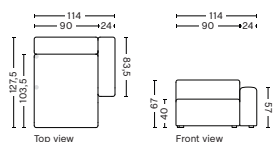

8265 | WIDE | CHAISE LONGUE | LOW ARMREST | RIGHT

DIMENSION
W114 x D127,5 x H67 cm
Seat H40 cm

SALES QTY. 1 pcs.

PRODUCT STATUS
Order produced

PACKAGING
1 box | 1 pcs.

BOX DIMENSION | WEIGHT
W68,5 x D150 x H116 cm | 67,8 kg

DESCRIPTION	PRICE
Fabric Group 1	16.720,00
Fabric Group 2	17.760,00
Fabric Group 3	18.160,00
Fabric Group 4	18.680,00
Fabric Group 5	23.440,00
Fabric Group 6	30.960,00
Not available in leather