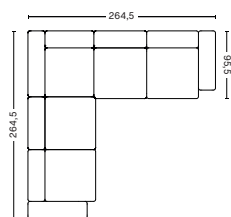

PRICE

CORNER COMBINATION 1 LOW ARMREST | LEFT 1064+1063+1862+1063+1065 OR RIGHT 1064+1063+1861+1063+1065