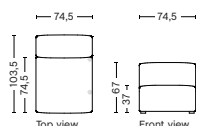

S1063 | NARROW | LEFT END

DIMENSION
W74,5 x D95,5 x H67 cm
Seat H37 cm

SALES QTY. 1 pcs.

PRODUCT STATUS
Order produced

PACKAGING
1 box | 1 pcs.

BOX DIMENSION | WEIGHT
W78 x D99 x H69 cm | 29 kg

DESCRIPTION	PRICE
Fabric Group 1	10.240,00
Fabric Group 2	11.280,00
Fabric Group 3	11.680,00
Fabric Group 4	11.960,00
Fabric Group 5	14.320,00
Fabric Group 6	18.400,00

FABRIC GROUPS

1 | Atlas, Linara, Metaphor, Mode, Planar, Swarm, Valencia™ 2 | Fairway, Field, Flamiber, Lola, Maglia, Melange Nap, Nico, Olavi By Hay, Osumi, Relate, Steelcut, Steelcut Trio, Tadao 3 | Divina, Divina MD, Divina Melange, Re-Wool, Roden, Ruskin, Steelcut Quartet, Tartaglia 4 | Bolgheri, Encircle, Hallingdal 65, Raas 5 | Haku, Loft, Sierra Leather 6 | Coda, Vidar, California Leather, Nevada Leather, Sense Leather