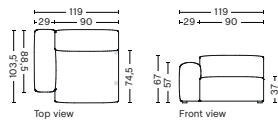

MAGS SOFT | CONNECTABLE MODULES

S1964 | WIDE | LOW ARMREST | LEFT

DIMENSION

W119 x D103,5 x H67 cm
Seat H37 cm

SALES QTY. 1 pcs.

PRODUCT STATUS

Order produced

PACKAGING

1 box | 1 pcs.

BOX DIMENSION | WEIGHT

W116 x D99 x H69 cm | 51 kg

DESCRIPTION

Fabric Group 1
Fabric Group 2
Fabric Group 3
Fabric Group 4
Fabric Group 5
Fabric Group 6

PRICE

14.720,00
15.760,00
16.160,00
16.680,00
22.880,00
35.520,00