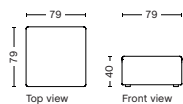

MAGS MODULES

01 | OTTOMAN | EXTRA SMALL

DIMENSION
W79 x D79 x H40 cm

SALES QTY. 1 pcs.

PRODUCT STATUS
Order produced

PACKAGING
1 box | 1 pcs.

BOX DIMENSION | WEIGHT
W99 x D79 x H69 cm | 22,76 kg

	PRICE
Fabric Group 1	7.240,00
Fabric Group 2	7.376,00
Fabric Group 3	7.504,00
Fabric Group 4	7.632,00
Fabric Group 5	9.600,00
Fabric Group 6	13.320,00