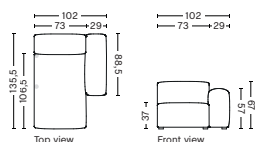

S8165 | NARROW | CHAISE LONGUE | LOW ARMREST | RIGHT

DIMENSION
W102 x D135,5 x H67 cm
Seat H37 cm

SALES QTY. 1 pcs.

PRODUCT STATUS
Order produced

PACKAGING
1 box | 1 pcs.

BOX DIMENSION | WEIGHT
W116 x D150 x H69 cm | 60 kg

DESCRIPTION	PRICE
Fabric Group 1	14.080,00
Fabric Group 2	15.120,00
Fabric Group 3	15.520,00
Fabric Group 4	16.040,00
Fabric Group 5	20.800,00
Fabric Group 6	28.320,00

FABRIC GROUPS

1 | Atlas, Linara, Metaphor, Mode, Planar, Swarm, Valencia™ 2 | Fairway, Field, Flamiber, Lola, Maglia, Melange Nap, Nico, Olavi By Hay, Osumi, Relate, Steelcut, Steelcut Trio, Tadao 3 | Divina, Divina MD, Divina Melange, Re-Wool, Roden, Ruskin, Steelcut Quartet, Tartaglia 4 | Bolgheri, Encircle, Hallingdal 65, Raas 5 | Haku,Loft, Sierra Leather 6 | Coda, Vidar, California Leather, Nevada Leather, Sense Leather