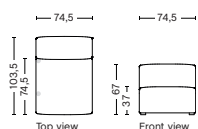

S1063 | NARROW | RIGHT END

DIMENSION
W74,5 x D95,5 x H67 cm
Seat H37 cm

SALES QTY. 1 pcs.

PRODUCT STATUS
Order produced

PACKAGING
1 box | 1 pcs.

BOX DIMENSION | WEIGHT
W78 x D99 x H69 cm | 29 kg

DESCRIPTION	PRICE
Fabric Group 1	10.240,00
Fabric Group 2	11.280,00
Fabric Group 3	11.680,00
Fabric Group 4	11.960,00
Fabric Group 5	14.320,00
Fabric Group 6	18.400,00