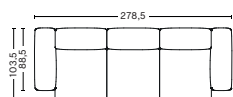

3 SEATER COMBINATION 1 LOW ARMREST | S1064+S1063+S1065

DIMENSION
W278,5 x D103,5 x H67 cm
Seat H37 cm

PACKAGING
3 box | 1 pcs.

DESCRIPTION

Fabric group 1	34.160,00
Fabric group 2	37.280,00
Fabric group 3	38.480,00
Fabric group 4	39.320,00
Fabric group 5	51.440,00
Fabric group 6	71.600,00

PRODUCT STATUS
Order produced