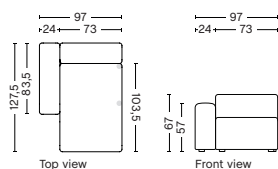

8164 | NARROW | CHAISE LONGUE | LOW ARMREST | LEFT

DIMENSION
W97 x D127,5 x H67 cm
Seat H40 cm

SALES QTY. 1 pcs.

PRODUCT STATUS
Order produced

PACKAGING
1 box | 1 pcs.

BOX DIMENSION | WEIGHT
W68,5 x D150 x H116 cm | 56,9 kg

DESCRIPTION	PRICE
Fabric Group 1	14.080,00
Fabric Group 2	15.120,00
Fabric Group 3	15.520,00
Fabric Group 4	16.040,00
Fabric Group 5	20.800,00
Fabric Group 6	28.320,00
Not available in leather