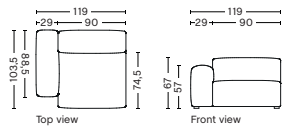

S1964FS | WIDE | LOW ARMREST | LEFT

DIMENSION
W119 x D103,5 x H67 cm
Seat H37 cm

SALES QTY. 1 pcs.

PRODUCT STATUS
Order produced

PACKAGING
1 box | 1 pcs.

BOX DIMENSION | WEIGHT
x D x H cm | kg

DESCRIPTION	PRICE
Fabric Group 1	15.760,00
Fabric Group 2	16.800,00
Fabric Group 3	17.200,00
Fabric Group 4	17.720,00
Fabric Group 5	23.920,00
Fabric Group 6	36.560,00