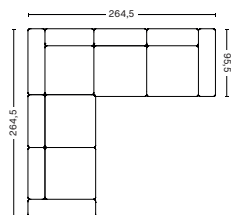

MAGS COMBINATIONS

COMBINATION 10 LOW ARMREST | LEFT 8264+1063+1965 OR RIGHT 1964+1063+8265

DIMENSION

W264,5 x D127,5 x H67 cm
Seat H40 cm

PRODUCT STATUS

Order produced

PACKAGING

5 box | 1 pcs.

DESCRIPTION

Fabric group 1 40.640,00
Fabric group 2 43.760,00
Fabric group 3 44.960,00
Fabric group 4 46.280,00
Fabric group 5 59.600,00
Fabric group 6 83.840,00
Not available in leather

PRICE

CORNER COMBINATION 1 | LEFT 1062+1063+1862+1063+1061 OR RIGHT 1062+1063+1861+1063+1061

DIMENSION

W264,5 x D264,5 x H67 cm
Seat H40 cm

PRODUCT STATUS

Order produced

PACKAGING

5 box | 1 pcs.

DESCRIPTION

Fabric group 1 55.520,00
Fabric group 2 60.720,00
Fabric group 3 62.720,00
Fabric group 4 64.120,00
Fabric group 5 83.320,00
Fabric group 6 114.960,00

PRICE

CORNER COMBINATION 1 LOW ARMREST | LEFT 1064+1063+1862+1063+1065 OR RIGHT 1064+1063+1861+1063+1065

DIMENSION

W264,5 x D264,5 x H67 cm
Seat H40 cm

PRODUCT STATUS

Order produced

PACKAGING

5 box | 1 pcs.

DESCRIPTION

Fabric group 1 55.520,00
Fabric group 2 60.720,00
Fabric group 3 62.720,00
Fabric group 4 64.120,00
Fabric group 5 83.320,00
Fabric group 6 114.960,00

PRICE

CORNER COMBINATION 2 | LEFT 9301+1862+1063+1061 OR RIGHT 1062+1063+1861+9302

DIMENSION

W264,5 x D225,5 x H67 cm
Seat H40 cm

PRODUCT STATUS

Order produced

PACKAGING

4 box | 1 pcs.

DESCRIPTION

Fabric group 1 47.280,00
Fabric group 2 51.440,00
Fabric group 3 53.040,00
Fabric group 4 54.400,00
Fabric group 5 71.120,00
Fabric group 6 98.160,00
Not available in leather

PRICE

CORNER COMBINATION 2 LOW ARMREST | LEFT 9301+1862+1063+1065 OR RIGHT 1064+1063+1861+9302

DIMENSION

W264,5 x D225,5 x H67 cm
Seat H40 cm

PRODUCT STATUS

Order produced

PACKAGING

4 box | 1 pcs.

DESCRIPTION