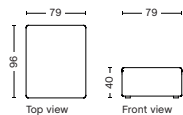

02 | OTTOMAN | SMALL

DIMENSION
W79 x D96 x H40 cm

SALES QTY. 1 pcs.

PRODUCT STATUS
Order produced

PACKAGING
1 box | 1 pcs.

BOX DIMENSION | WEIGHT
W99 x D79 x H69 cm | 25,76 kg

	PRICE
Fabric Group 1	7.240,00
Fabric Group 2	7.376,00
Fabric Group 3	7.504,00
Fabric Group 4	7.632,00
Fabric Group 5	9.600,00
Fabric Group 6	13.320,00