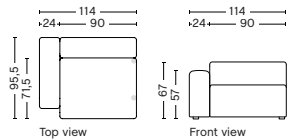

DESCRIPTION	PRICE
Fabric Group 1	14.720,00
Fabric Group 2	15.760,00
Fabric Group 3	16.160,00
Fabric Group 4	16.680,00
Fabric Group 5	22.880,00
Fabric Group 6	35.520,00

1964 | WIDE | LOW ARMREST | LEFT

DIMENSION
W114 x D95,5 x H67 cm
Seat H40 cm