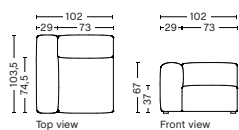

S7264FS | Low
armrest
Chaise Longue Long
Wide | Left

S7265FS | Low
armrest
Chaise Longue Long
Wide | Right

MAGS SOFT | FREE STANDING MODULES

S1062FS | NARROW | LEFT

DIMENSION
W102 x D103,5 x H67 cm
Seat H37 cm