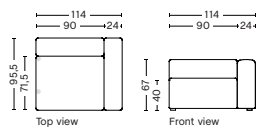

1961 | WIDE | RIGHT

DIMENSION
W114 x D95,5 x H67 cm
Seat H40 cm

SALES QTY. 1 pcs.

PRODUCT STATUS
Order produced

PACKAGING
1 box | 1 pcs.

BOX DIMENSION | WEIGHT
W116 x D99 x H69 cm | 51 kg

DESCRIPTION	PRICE
Fabric Group 1	14.720,00
Fabric Group 2	15.760,00
Fabric Group 3	16.160,00
Fabric Group 4	16.680,00
Fabric Group 5	22.880,00
Fabric Group 6	35.520,00