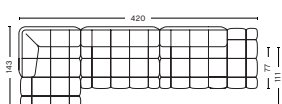

COMBINATION 23 | RIGHT 411+303+401 OR LEFT 402+303+412

DIMENSION
W420 x D143 x H72 cm
Seat H41 cm

PRODUCT STATUS
Order produced

PACKAGING
3 box | 1 pcs.

BOX DIMENSION | WEIGHT
W181 x D116 x H80 cm | 58 kg
W151 x D116 x H80 cm | 52 kg
W151 x D116 x H80 cm | 57 kg