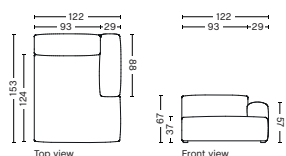

DIMENSION
W122 x D153 x H67 cm
Seat H37 cm

SALES QTY. 1 pcs.

PRODUCT STATUS
Order produced

PACKAGING
1 box | 1 pcs.

BOX DIMENSION | WEIGHT
W116 x D150 x H69 cm | 86 kg

DESCRIPTION	PRICE
Fabric Group 1	14.480,00
Fabric Group 2	15.520,00
Fabric Group 3	15.920,00
Fabric Group 4	16.440,00
Fabric Group 5	21.200,00
Fabric Group 6	28.720,00