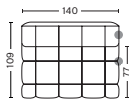

602 | WIDE | LEFT END

DIMENSION
W142 x D109 x H72 cm
Seat H41 cm

SALES QTY. 1 pcs.

PRODUCT STATUS
Order produced

PACKAGING
1 box | 1 pcs.

BOX DIMENSION | WEIGHT
W151 x D116 x H77 cm | 52 kg

DESCRIPTION
Fabric Group 1
Fabric Group 2
Fabric Group 3
Fabric Group 4
Fabric Group 5
Fabric Group 6

PRICE
21.080,00
22.400,00
23.720,00
24.360,00
26.360,00
36.600,00

QUILTON | CUSHION

DIMENSION
W57 x D19 x H49 cm

SALES QTY. 1 pcs.

PRODUCT STATUS
Order produced

PACKAGING
1 box | 1 pcs.

BOX DIMENSION | WEIGHT
W57 x D19 x H48 cm | 0,5 kg

DESCRIPTION
Fabric Group 1
Fabric Group 2
Fabric Group 3
Fabric Group 4
Fabric Group 5
Fabric Group 6

PRICE
2.040,00
2.304,00
2.432,00
2.568,00
3.480,00
5.080,00

FABRIC GROUPS

1 | Atlas, Linara, Metaphor, Mode, Planar, Remix, Swarm 2 | Fairway, Field, Flamiber, Maglia, Melange Nap, Nico, Olavi By Hay, Osumi, Relate, Steelcut, Steelcut Trio, Tadoo 3 | Divina, Divina MD, Divina Melange, Fiord, Re-Wool, Roden, Ruskin, Steelcut Quartet, Tartaglia 4 | Bolgheri, Canvas, Encircle, Hallingdal 65, Raas 5 | Loft, Sierra Leather 6 | Coda, Vidar, California Leather, Nevada Leather, Sense Leather