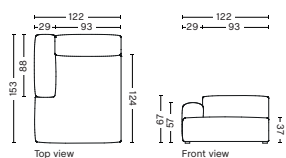

MAGS SOFT | FREE STANDING MODULES

S7264FS | WIDE | LOW ARMREST | LEFT

DIMENSION
W122 x D153 x H67 cm
Seat H37 cm

SALES QTY. 1 pcs.

PRODUCT STATUS
Order produced

PACKAGING
1 box | 1 pcs.

BOX DIMENSION | WEIGHT
W116 x D150 x H69 cm | 86 kg

DESCRIPTION	PRICE
Fabric Group 1	14.480,00
Fabric Group 2	15.520,00
Fabric Group 3	15.920,00
Fabric Group 4	16.440,00
Fabric Group 5	21.200,00
Fabric Group 6	28.720,00