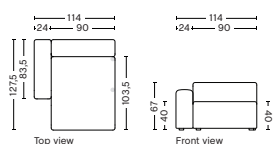

8264 | WIDE | CHAISE LONGUE | LOW ARMREST | LEFT

DIMENSION
W114 x D127,5 x H67 cm
Seat H40 cm

SALES QTY. 1 pcs.

PRODUCT STATUS
Order produced

PACKAGING
1 box | 1 pcs.

BOX DIMENSION | WEIGHT
W68,5 x D150 x H116 cm | 67,8 kg

DESCRIPTION	PRICE
Fabric Group 1	16.720,00
Fabric Group 2	17.760,00
Fabric Group 3	18.160,00
Fabric Group 4	18.680,00
Fabric Group 5	23.440,00
Fabric Group 6	30.960,00
Not available in leather