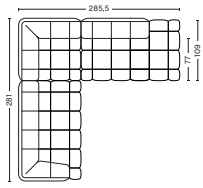

QUILTON COMBINATIONS

CORNER COMBINATION 24 | RIGHT 411+100+301 OR LEFT 302+100+412

DIMENSION
W285,5 x D281 x H72 cm
Seat H41 cm

PRODUCT STATUS
Order produced

PACKAGING
3 box | 1 pcs.

BOX DIMENSION | WEIGHT
W181 x D116 x H80 cm | 58 kg
W105 x D116 x H77 cm | 44 kg
W181 x D116 x H80 cm | 68 kg

DESCRIPTION	PRICE
Fabric group 1	69.840,00
Fabric group 2	76.440,00
Fabric group 3	80.400,00
Fabric group 4	82.320,00
Fabric group 5	89.600,00
Fabric group 6	128.880,00