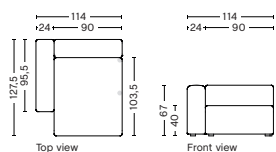

MAGS | CONNECTABLE MODULES

8262 | WIDE | CHAISE LONGUE | LEFT

DIMENSION
W114 x D127,5 x H67 cm
Seat H40 cm

SALES QTY. 1 pcs.

PRODUCT STATUS
Order produced

PACKAGING
1 box | 1 pcs.

BOX DIMENSION | WEIGHT
W116 x D150 x H69 cm | 70,5 kg

DESCRIPTION	PRICE
Fabric Group 1	16.720,00
Fabric Group 2	17.760,00
Fabric Group 3	18.160,00
Fabric Group 4	18.680,00
Fabric Group 5	23.440,00
Fabric Group 6	30.960,00
Not available in leather