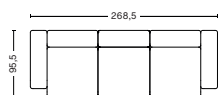

3 SEATER COMBINATION 1 LOW ARMREST | 1064+1063+1065

DIMENSION
W268,5 x D95,5 x H67 cm
Seat H40 cm

PACKAGING
3 box | 1 pcs.

DESCRIPTION	PRICE
Fabric group 1	34.160,00
Fabric group 2	37.280,00
Fabric group 3	38.480,00
Fabric group 4	39.320,00
Fabric group 5	51.440,00
Fabric group 6	71.600,00

PRODUCT STATUS
Order produced