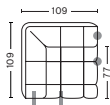

CORNER 100

DIMENSION

W109 x D109 x H72 cm
Seat H41 cm

SALES QTY. 1 pcs.

PRODUCT STATUS

Order produced

PACKAGING

1 box | 1 pcs.

BOX DIMENSION | WEIGHT

W105 x D116 x H77 cm | 48,4 kg

DESCRIPTION

Fabric Group 1
Fabric Group 2
Fabric Group 3
Fabric Group 4
Fabric Group 5
Fabric Group 6

PRICE

21.760,00
23.080,00
24.400,00
25.040,00
27.040,00
37.280,00