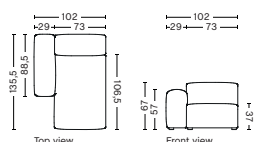

S8164FS | NARROW | CHAISE LONGUE | LOW ARMREST | LEFT

DIMENSION
W102 x D135,5 x H67 cm
Seat H37 cm

SALES QTY. 1 pcs.

PRODUCT STATUS
Order produced

PACKAGING
1 box | 1 pcs.

BOX DIMENSION | WEIGHT
W116 x D150 x H69 cm | 60 kg

DESCRIPTION	PRICE
Fabric Group 1	15.120,00
Fabric Group 2	16.160,00
Fabric Group 3	16.560,00
Fabric Group 4	17.080,00
Fabric Group 5	21.840,00
Fabric Group 6	29.360,00