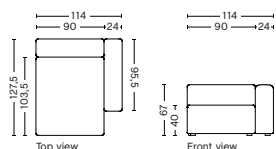

8261FS | WIDE | CHAISE LONGUE | RIGHT

DIMENSION
W114 x D127,5 x H67 cm
Seat H40 cm

SALES QTY. 1 pcs.

PRODUCT STATUS
Order produced

PACKAGING
1 box | 1 pcs.

BOX DIMENSION | WEIGHT
W116 x D150 x H68,5 cm | 70,5 kg

DESCRIPTION	PRICE
Fabric Group 1	17.760,00
Fabric Group 2	18.800,00
Fabric Group 3	19.200,00
Fabric Group 4	19.720,00
Fabric Group 5	24.480,00
Fabric Group 6	32.000,00
Not available in leather