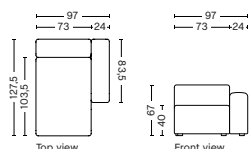

8165FS | NARROW | CHAISE LONGUE | LOW ARMREST | RIGHT

DIMENSION
W97 x D127,5 x H67 cm
Seat H40 cm

SALES QTY. 1 pcs.

PRODUCT STATUS
Order produced

PACKAGING
1 box | 1 pcs.

BOX DIMENSION | WEIGHT
W68,5 x D150 x H116 cm | 56,9 kg

DESCRIPTION	PRICE
Fabric Group 1	15.120,00
Fabric Group 2	16.160,00
Fabric Group 3	16.560,00
Fabric Group 4	17.080,00
Fabric Group 5	21.840,00
Fabric Group 6	29.360,00
Not available in leather	

FABRIC GROUPS

1 | Atlas, Linara, Metaphor, Mode, Planar, Remix, Surface By Hay, Swarm, Valencia™ 2 | Fairway, Field, Flamiber, Lola, Maglia, Melange Nap, Nico, Olavi By Hay, Osumi, Relate, Steelcut, Steelcut Trio, Tadao 3 | Divina, Divina MD, Divina Melange, Fiord, Re-Wool, Roden, Ruskin, Steelcut Quartet, Tartaglia 4 | Bolgheri, Canvas, Encircle, Hallingdal 65, Raas 5 | Haku, Harald, Loft 6 | Coda, Vidar