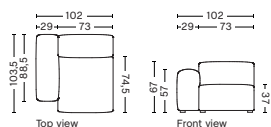

S1064FS | NARROW | LEFT LOW ARMREST

DIMENSION
W102 x D103,5 x H67 cm
Seat H37 cm

SALES QTY. 1 pcs.

PRODUCT STATUS
Order produced

PACKAGING
1 box | 1 pcs.

BOX DIMENSION | WEIGHT
W116 x D99 x H69 cm | 45 kg

DESCRIPTION	PRICE
Fabric Group 1	13.520,00
Fabric Group 2	14.560,00
Fabric Group 3	14.960,00
Fabric Group 4	15.240,00
Fabric Group 5	20.120,00
Fabric Group 6	28.160,00