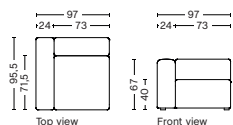

MAGS | FREE STANDING MODULES

1062FS | NARROW | LEFT

DIMENSION
W97 x D95,5 x H67 cm
Seat H40 cm

SALES QTY. 1 pcs.

PRODUCT STATUS
Order produced

PACKAGING
1 box | 1 pcs.

BOX DIMENSION | WEIGHT
W116 x D99 x H69 cm | 45 kg

DESCRIPTION	PRICE
Fabric Group 1	13.520,00
Fabric Group 2	14.560,00
Fabric Group 3	14.960,00
Fabric Group 4	15.240,00
Fabric Group 5	20.120,00
Fabric Group 6	28.160,00