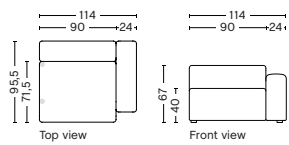

MAGS | CONNECTABLE MODULES

1965 | WIDE | LOW ARMREST | RIGHT

DIMENSION
W114 x D95,5 x H67 cm
Seat H40 cm

SALES QTY. 1 pcs.

PRODUCT STATUS
Order produced

PACKAGING
1 box | 1 pcs.

BOX DIMENSION | WEIGHT
W68,5 x D115,8 x H98,8 cm | 48,5 kg

DESCRIPTION	PRICE
Fabric Group 1	14.720,00
Fabric Group 2	15.760,00
Fabric Group 3	16.160,00
Fabric Group 4	16.680,00
Fabric Group 5	22.880,00
Fabric Group 6	35.520,00