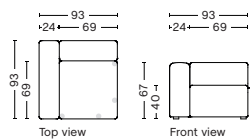

1862 | CORNER | LEFT

DIMENSION
W93 x D93 x H67 cm
Seat H40 cm

SALES QTY. 1 pcs.

PRODUCT STATUS
Order produced

PACKAGING
1 box | 1 pcs.

BOX DIMENSION | WEIGHT
W116 x D99 x H69 cm | 42 kg

DESCRIPTION	PRICE
Fabric Group 1	12.160,00
Fabric Group 2	13.200,00
Fabric Group 3	13.600,00
Fabric Group 4	13.880,00
Fabric Group 5	18.600,00
Fabric Group 6	26.000,00