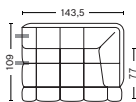

201 | NARROW | RIGHT ARMREST

DIMENSION

W143,5 x D109 x H72 cm
Seat H41 cm

SALES QTY. 1 pcs.

PRODUCT STATUS

Order produced

PACKAGING

1 box | 1 pcs.

BOX DIMENSION | WEIGHT

W151 x D116 x H80 cm | 58,4 kg

DESCRIPTION

Fabric Group 1
Fabric Group 2
Fabric Group 3
Fabric Group 4
Fabric Group 5
Fabric Group 6

PRICE

22.400,00
25.040,00
26.360,00
27.000,00
29.640,00
44.160,00

FABRIC GROUPS

1 | Atlas, Linara, Metaphor, Mode, Planar, Remix, Swarm 2 | Fairway, Field, Flamiber, Maglia, Melange Nap, Nico, Olavi By Hay, Osumi, Relate, Steelcut, Steelcut Trio, Tadoo 3 | Divina, Divina MD, Divina Melange, Fiord, Re-Wool, Roden, Ruskin, Steelcut Quartet, Tartaglia 4 | Bolgheri, Canvas, Encircle, Hallingdal 65, Raas 5 | Loft, Sierra Leather 6 | Coda, Vidar, California Leather, Nevada Leather, Sense Leather