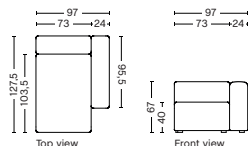

DIMENSION
W97 x D127,5 x H67 cm
Seat H40 cm

SALES QTY. 1 pcs.

PRODUCT STATUS
Order produced

PACKAGING
1 box | 1 pcs.

BOX DIMENSION | WEIGHT
W116 x D150 x H68,5 cm | 59,5 kg

DESCRIPTION	PRICE
Fabric Group 1	15.120,00
Fabric Group 2	16.160,00
Fabric Group 3	16.560,00
Fabric Group 4	17.080,00
Fabric Group 5	21.840,00
Fabric Group 6	29.360,00
Not available in leather	