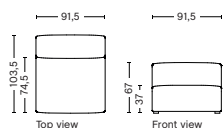

S1963FS | WIDE | MIDDLE

DIMENSION
W91,5 x D95,5 x H67 cm
Seat H37 cm

SALES QTY. 1 pcs.

PRODUCT STATUS
Order produced

PACKAGING
1 box | 1 pcs.

BOX DIMENSION | WEIGHT
W116 x D99 x H69 cm | 37 kg

DESCRIPTION	PRICE
Fabric Group 1	14.240,00
Fabric Group 2	15.280,00
Fabric Group 3	15.680,00
Fabric Group 4	15.960,00
Fabric Group 5	19.640,00
Fabric Group 6	26.640,00