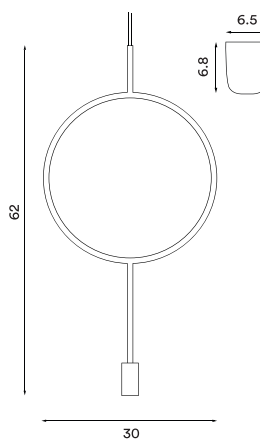

Dimensions and light direction:

Recommended bulb:

Prices NOK	(RRP ex. VAT)	(RRP incl. VAT)	Prices SEK	(RRP ex. VAT)	(RRP incl. VAT)
	1 592,-	1 990,-		1 752,-	2 190,-
Prices DKK	(RRP ex. VAT)	(RRP incl. VAT)	Prices Euro	(RRP ex. VAT)	(RRP incl. VAT)
	1 272,-	1 590,-		183,-	219,-