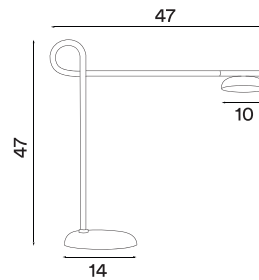

Dimensions and light direction: