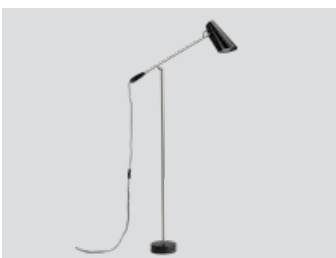

Product type: Pendant lamp

Design: Atle Tveit, 2012

Shade material: Aluminium

Shade colour: White, grey or black

Shade inner colour: White

Wooden parts: Light beech or dark walnut
(both colours are included)

Balancer wall
– Item no. 670

Product type: Wall lamp
Design: Yuue, 2020
Base, body and shade material: Steel
Base, body and shade colour: Black matt
Light diffuser material: Mouth blown glass
Light diffuser colour: Opal white matt
Wire: Black, 200-260 cm (without switch)
Bulb: E27, Max. 60 W
Voltage: 220V - 240V - 50/60Hz
Net weight: 2.7 kg
Minimum order size: 1
Spare parts available: Light diffuser glass

Birdy floor black / steel
– Item no. 624

Product type: Floor lamp
Design: Birger Dahl, 1952
Shade material: Aluminium
Shade, base and handle colours: White, grey or black (shade inner colour is same as outer colour)
Body material: Steel
Body and joints colour: Steel, brass or black
Wire: Black (grey and black versions only) or white (white version only), 200 cm (with on/off switch)
Bulb: E27, Max. 11 W LED only
Voltage: 220V - 240V - 50/60Hz
Net weight: 5.0 kg
Minimum order size: 1