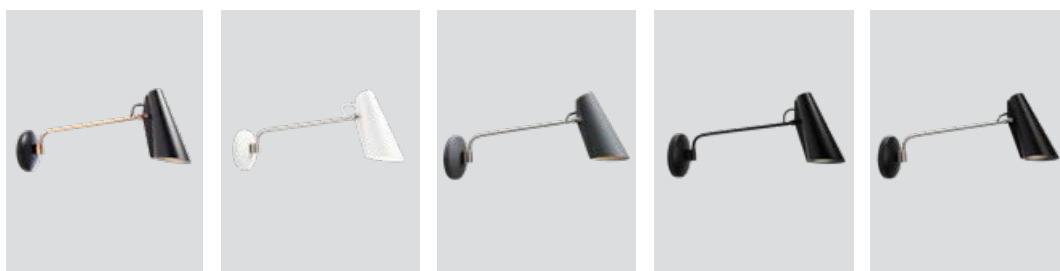

Birdy wall

P. 73

Birdy wall swing
black / brass
– Item no. 610

Birdy wall swing
white / steel
– Item no. 611

Birdy wall swing
grey / steel
– Item no. 612

Birdy wall swing
black / black
– Item no. 613

Birdy wall swing
black / steel
– Item no. 614