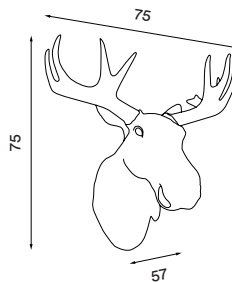

Dimensions and light direction:

Bulbs included:

- 2 x E27 LED 7 W (4000K)
- Energy class: G
- 2 x E14 LED 5.5 W (4000K)
- Energy class: G