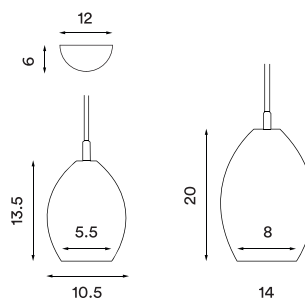

Dimensions and light direction:

Recommended bulb:

LED – 3 W

Prices NOK	(RRP ex. VAT)	(RRP incl. VAT)	Prices SEK	(RRP ex. VAT)	(RRP incl. VAT)
Small	2 392,-	2 990,-	Small	2 632,-	3 290,-
Large	2 712,-	3 390,-	Large	3 032,-	3 790,-
Prices DKK	(RRP ex. VAT)	(RRP incl. VAT)	Prices Euro	(RRP ex. VAT)	(RRP incl. VAT)
Small	1 912,-	2 390,-	Small	274,-	329,-
Large	2 232,-	2 790,-	Large	299,-	359,-