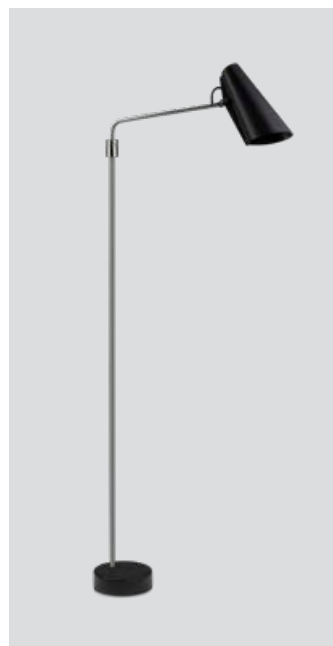

Dark walnut top

Product type: Floor lamp
Design: Atle Tveit, 2021
Shade material: Aluminium
Shade and body colour: White, grey or black
Shade inner colour: White
Body material: Steel
Wooden top part: Light beech or dark walnut (both colours are included)
Wire: White (white version), or black (grey and black versions), 200 cm
Switch: Pull string switch (on/off)
Bulb: E27, Max. 3 x 13 W LED only
Voltage: 220V - 240V - 50/60Hz
Net weight: 13.7 kg
Minimum order size: 1
Spare parts available: Wooden parts

Birdy floor black / steel
– Item no. 624

Product type: Floor lamp
Design: Birger Dahl, 1952
Shade material: Aluminium
Shade, base and handle colours: White, grey or black (shade inner colour is same as outer colour)
Body material: Steel
Body and joints colour: Steel, brass or black
Wire: Black (grey and black versions only) or white (white version only), 200 cm (with on/off switch)
Bulb: E27, Max. 11 W LED only
Voltage: 220V - 240V - 50/60Hz
Net weight: 5.0 kg
Minimum order size: 1

Birdy floor swing

P. 70

Birdy floor swing black / brass
– Item no. 628

Birdy floor swing black / black
– Item no. 629

Birdy floor swing black / steel
– Item no. 609

Product type: Floor lamp
Design: Birger Dahl, 1952/2021
Shade material: Aluminium
Shade and base colours: Black (shade inner colour is same as outer colour)
Body material: Steel
Body and joints colour: Brass, black or steel
Wire: Black, 200 cm
Switch: On/off switch on the shade
Bulb: E27, Max. 11 W LED only
Voltage: 220V - 240V - 50/60Hz
Net weight: 5.3 kg
Minimum order size: 1