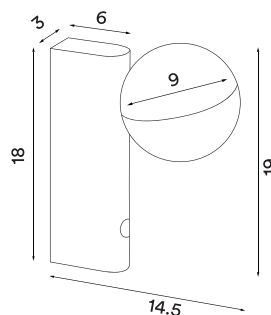

Bulb: Integrated LED 6 W, 550 lm, 2700 K, CRI > 85, step dim

Voltage: 220V - 240V - 50/60Hz

Net weight: 1.0 kg

Minimum order size: 2

Spare parts available: Light diffuser glass

Dimensions and light direction: