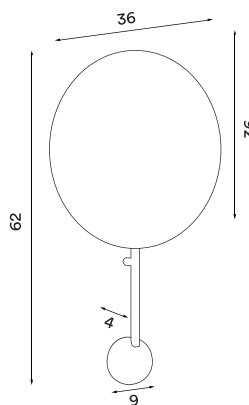

Dimensions and light direction:

Light source included:

LED 6 W - Energy class: G

Prices NOK	(RRP ex. VAT)	(RRP incl. VAT)	Prices SEK	(RRP ex. VAT)	(RRP incl. VAT)
	3 592,-	4 490,-		3 992,-	4 990,-
Prices DKK	(RRP ex. VAT)	(RRP incl. VAT)	Prices Euro	(RRP ex. VAT)	(RRP incl. VAT)
	2 872,-	3 590,-		408,-	489,-