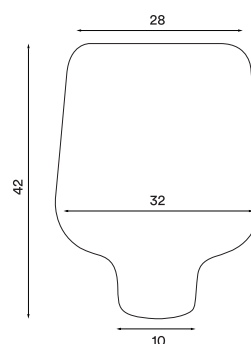

Recommended bulb:

Prices NOK	(RRP ex. VAT)	(RRP incl. VAT)
	7 992,-	9 990,-

Prices SEK	(RRP ex. VAT)	(RRP incl. VAT)
	8 792,-	10 990,-

Prices DKK	(RRP ex. VAT)	(RRP incl. VAT)
	6 552,-	8 190,-

Prices Euro	(RRP ex. VAT)	(RRP incl. VAT)
	916,-	1 099,-