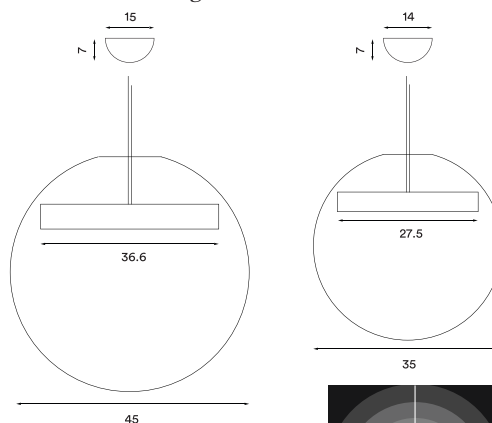

Body material: Aluminium and acrylic

Body colour: Brass matt and opal white

Wire: White rubber, 370 cm

Bulb: LED 10 W, 3000 K, 900 lm. Dimmable.

Voltage: 220V - 240V - 50/60Hz

Net weight: 3.5 kg (small), 4.4 kg (large)

Minimum order size: 1

Dimensions and light direction:

Light source included:

LED 10 W - Energy class: G

Prices NOK	(RRP ex. VAT)	(RRP incl. VAT)
Small (D35)	5 592,-	6 990,-
Large (D45)	7 592,-	9 490,-

Prices DKK	(RRP ex. VAT)	(RRP incl. VAT)
Small (D35)	4 472,-	5 590,-
Large (D45)	6 072,-	7 590,-