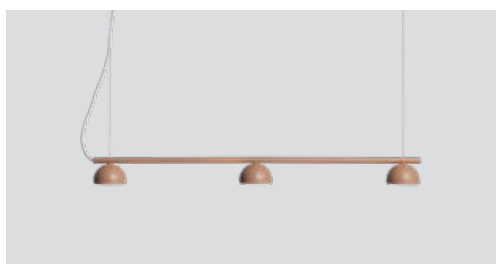

Wire: White (white version), grey (grey version) or black (black version), silk 370 cm

Bulb: E27, Max. 100 W

Voltage: 220V - 240V - 50Hz

Net weight: 2.3 kg

Minimum order size: 1

Spare parts available: Ceiling mounted canopy, wooden parts

Blush pendant rail 3

P. 75

Blush pendant rail 3 black
- Item no. 150

Blush pendant rail 3 white
- Item no. 152

Blush pendant rail 3 warm beige
- Item no. 154

Product type: Pendant lamp
Design: Morten & Jonas, 2022
Shade and body material: Steel
Shade and body colours: Black, white or warm beige
Light diffuser material: Opal acrylic
Wire: Black (black version) or white (white and warm beige version), 370 cm
Steel hanging wire: 360 cm
Bulb: Integrated and dimmable LED 3 x 6 W, 1650 lm, 2700 K, CRI > 85
Voltage: 220V - 240V - 50/60Hz
Net weight: 1.8 kg
Minimum order size: 2
Spare parts available: LED module