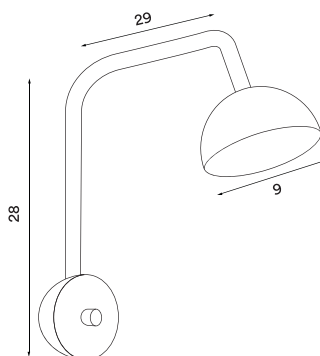

Light source included:

LED 6 W - Energy class: G

Prices NOK	(RRP ex. VAT)	(RRP incl. VAT)	Prices SEK	(RRP ex. VAT)	(RRP incl. VAT)
	2 312,-	2 890,-		2 552,-	3 190,-
Prices DKK	(RRP ex. VAT)	(RRP incl. VAT)	Prices EUR	(RRP ex. VAT)	(RRP incl. VAT)
	1 832,-	2 290,-		249,-	299,-