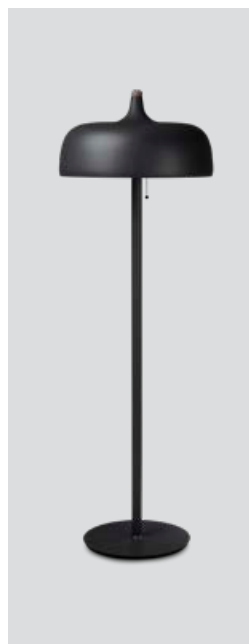

UK plug available

LED (Light source)

Acorn floor

P. 64

Acorn floor white matt
– Item no. 549

Acorn floor grey matt
– Item no. 550

Acorn floor black matt
– Item no. 551

Light beech top

Dark walnut top

Product type: Floor lamp
Design: Atle Tveit, 2021
Shade material: Aluminium
Shade and body colour: White, grey or black
Shade inner colour: White
Body material: Steel
Wooden top part: Light beech or dark walnut (both colours are included)
Wire: White (white version), or black (grey and black versions), 200 cm
Switch: Pull string switch (on/off)
Bulb: E27, Max. 3 x 13 W LED only
Voltage: 220V - 240V - 50/60Hz
Net weight: 13.7 kg
Minimum order size: 1
Spare parts available: Wooden parts