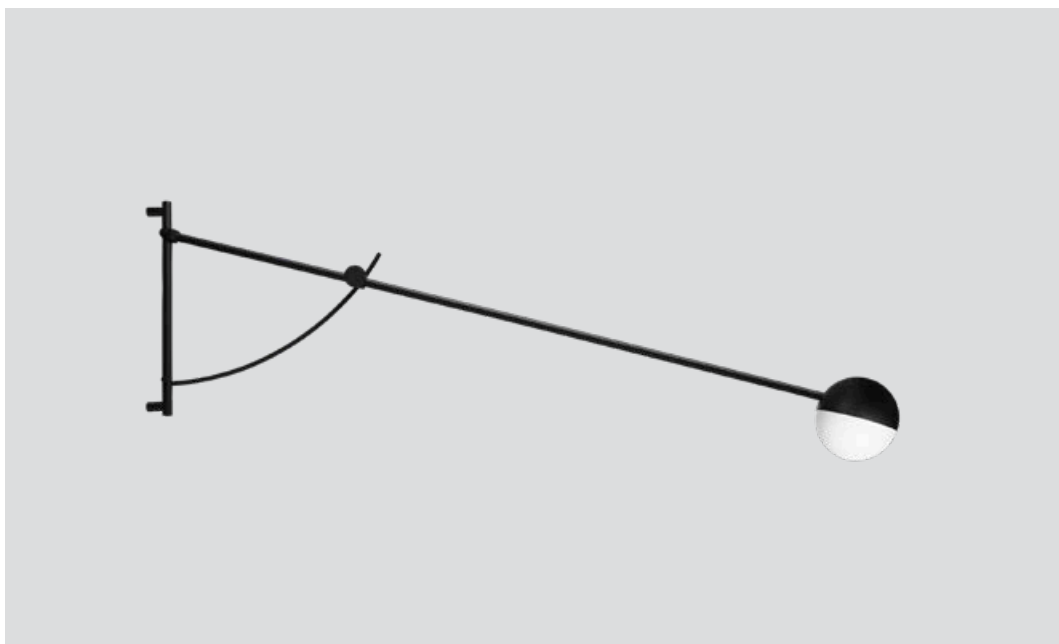

Balancer wall
– Item no. 670

Product type: Wall lamp
Design: Yuue, 2020
Base, body and shade material: Steel
Base, body and shade colour: Black matt
Light diffuser material: Mouth blown glass
Light diffuser colour: Opal white matt
Wire: Black, 200-260 cm (without switch)
Bulb: E27, Max. 60 W
Voltage: 220V - 240V - 50/60Hz
Net weight: 2.7 kg
Minimum order size: 1
Spare parts available: Light diffuser glass