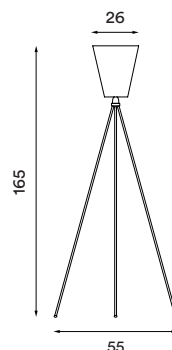

Bulb: E27, Max. 100 W (dimmable)

Voltage: 220V - 240V - 50/60Hz

Net weight: 3.9 kg

Minimum order size: 2

Spare parts available: Dimmer switch, bulb socket, shade fastening ring

Dimensions and light direction: