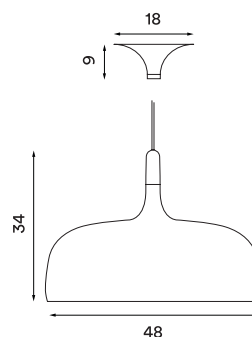

Dimensions and light direction:

Recommended bulb:

Prices NOK

(RRP ex. VAT) (RRP incl. VAT)

3 192,-	3 990,-

Prices SEK

(RRP ex. VAT) (RRP incl. VAT)

3 512,-	4 390,-

Prices DKK

(RRP ex. VAT) (RRP incl. VAT)

2 632,-	3 290,-

Prices Euro

(RRP ex. VAT) (RRP incl. VAT)

374,-	449,-