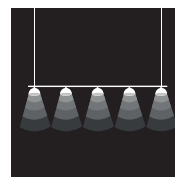

Dimensions and light direction:

Light source included:

LED 5 x 6 W - Energy class: G

Prices NOK	(RRP ex. VAT)	(RRP incl. VAT)
	5 592,-	6 990,-

Prices SEK	(RRP ex. VAT)	(RRP incl. VAT)
	6 152,-	7 690,-

Prices DKK	(RRP ex. VAT)	(RRP incl. VAT)
	4 472,-	5 590,-

Prices EUR	(RRP ex. VAT)	(RRP incl. VAT)
	624,-	749,-