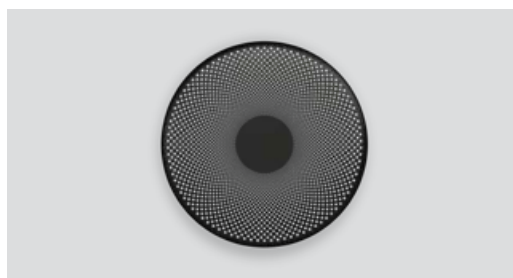

Glint wall black
– Item no. 268

Product type: Wall lamp

Design: Felix Isidorsson, 2022

Shade material: Steel, brass or aluminium

Shade colour: White, brushed brass, brushed aluminium or black

Body material: Steel

Body colour: White or black (black version only)

Wire: White (white and brass versions), black (black version) or transparent (aluminium version), 200 cm (with on/off switch)

Bulb: Integrated and dimmable LED 6 W, 550 lm, 2700 K, CRI > 85

Voltage: 220V - 240V - 50/60Hz

Net weight: 1.2 kg (white, black and brass versions), 0.8 kg (aluminium version)

Minimum order size: 2

Spare parts available: LED module