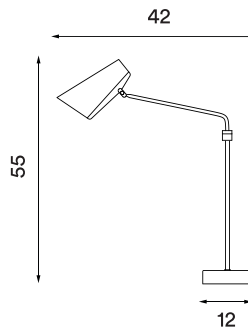

Dimensions and light direction:

Recommended bulb:

LED – 7 W

Prices NOK	(RRP ex. VAT)	(RRP incl. VAT)	Prices SEK	(RRP ex. VAT)	(RRP incl. VAT)
	2 952,-	3 690,-		3 192,-	3 990,-
Prices DKK	(RRP ex. VAT)	(RRP incl. VAT)	Prices Euro	(RRP ex. VAT)	(RRP incl. VAT)
	2 392,-	2 990,-		333,-	399,-