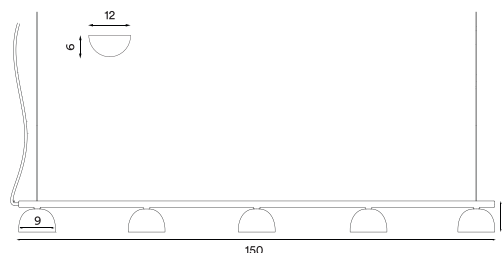

Dimensions and light direction:

Light source included:

LED 5 x 6 W - Energy class: G

Prices NOK	(RRP ex. VAT)	(RRP incl. VAT)
	5 592,-	6 990,-

Prices SEK	(RRP ex. VAT)	(RRP incl. VAT)
	6 152,-	7 690,-

Prices DKK	(RRP ex. VAT)	(RRP incl. VAT)
	4 472,-	5 590,-

Prices EUR	(RRP ex. VAT)	(RRP incl. VAT)
	624,-	749,-