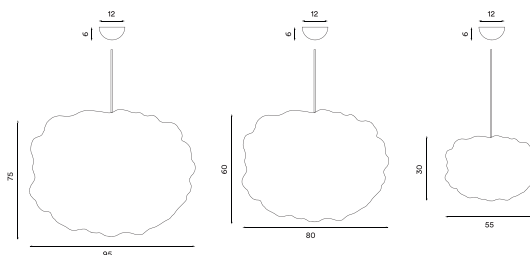

Dimensions and light direction:

Recommended bulb:

LED – 11 W

Prices NOK	(RRP ex. VAT)	(RRP incl. VAT)
Small	6 792,-	8 490,-
Large	8 792,-	10 990,-
XL	11 992,-	14 990,-

Prices DKK	(RRP ex. VAT)	(RRP incl. VAT)
Small	5 432,-	6 790,-
Large	6 952,-	8 690,-
XL	9 592,-	11 990,-

Prices SEK	(RRP ex. VAT)	(RRP incl. VAT)
Small	7 352,-	9 190,-
Large	9 592,-	11 990,-
XL	13 192,-	16 490,-

Prices Euro	(RRP ex. VAT)	(RRP incl. VAT)
Small	749,-	899,-
Large	991,-	1 189,-
XL	1 374,-	1 649,-