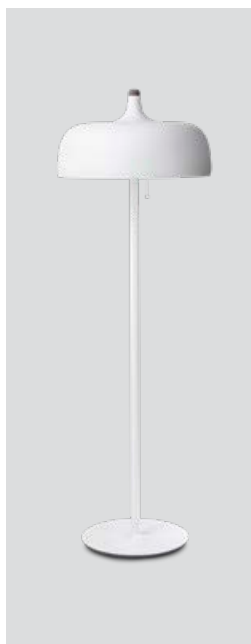

UK plug available

LED (Light source)

Acorn floor

P. 64

Acorn floor white matt
– Item no. 549

Acorn floor grey matt
– Item no. 550

Acorn floor black matt
– Item no. 551

Light beech top

Dark walnut top

Product type: Floor lamp
Design: Atle Tveit, 2021
Shade material: Aluminium
Shade and body colour: White, grey or black
Shade inner colour: White
Body material: Steel
Wooden top part: Light beech or dark walnut (both colours are included)
Wire: White (white version), or black (grey and black versions), 200 cm
Switch: Pull string switch (on/off)
Bulb: E27, Max. 3 x 13 W LED only
Voltage: 220V - 240V - 50/60Hz
Net weight: 13.7 kg
Minimum order size: 1
Spare parts available: Wooden parts

Product type: Pendant lamp

Design: Atle Tveit, 2012

Shade material: Aluminium

Shade colour: White, grey or black

Shade inner colour: White

Wooden parts: Light beech or dark walnut
(both colours are included)