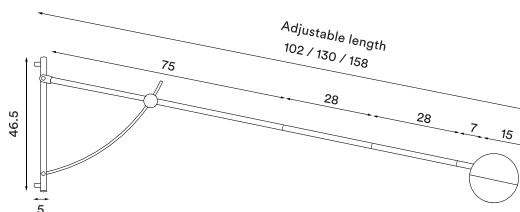

Dimensions and light direction:

Recommended bulb:

LED – 11 W

Prices NOK	(RRP ex. VAT)	(RRP incl. VAT)	Prices SEK	(RRP ex. VAT)	(RRP incl. VAT)
	6 392,-	7 990,-		7 192,-	8 990,-
Prices DKK	(RRP ex. VAT)	(RRP incl. VAT)	Prices Euro	(RRP ex. VAT)	(RRP incl. VAT)
	5 192,-	6 490,-		749,-	899,-