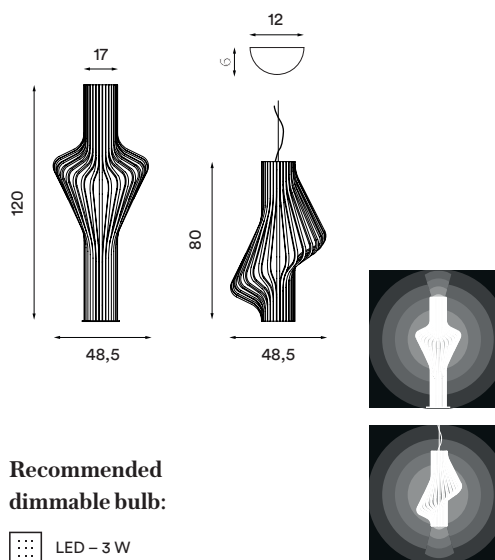

Dimensions and light direction:

Prices NOK	(RRP ex. VAT)	(RRP incl. VAT)
	23 992,-	29 990,-

Prices SEK	(RRP ex. VAT)	(RRP incl. VAT)
	26 392,-	32 990,-

Prices DKK	(RRP ex. VAT)	(RRP incl. VAT)
	19 592,-	24 490,-

Prices Euro	(RRP ex. VAT)	(RRP incl. VAT)
	2 749,-	3 299,-