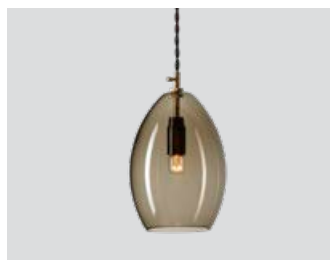

Unika large grey
– Item no. 536