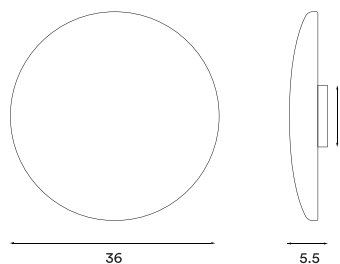

Net weight: 1.2 kg (white, black and brass versions), 0.8 kg (aluminium version)

Minimum order size: 2

Spare parts available: LED module

Dimensions and light direction:

Light source included:

LED 6 W - Energy class: G