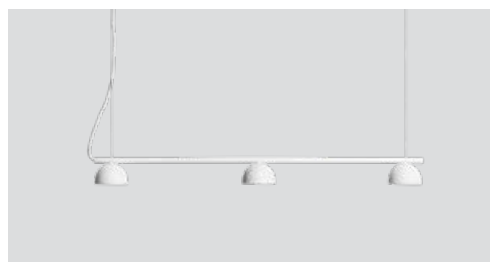

Wire: White (white version), grey (grey version) or black (black version), silk 370 cm

Bulb: E27, Max. 100 W

Voltage: 220V - 240V - 50Hz

Net weight: 2.3 kg

Minimum order size: 1

Spare parts available: Ceiling mounted canopy, wooden parts

Blush pendant rail 3

P. 75

Blush pendant rail 3 black
- Item no. 150

Blush pendant rail 3 white
- Item no. 152

Blush pendant rail 3 warm beige
- Item no. 154

Product type: Pendant lamp
Design: Morten & Jonas, 2022
Shade and body material: Steel
Shade and body colours: Black, white or warm beige
Light diffuser material: Opal acrylic
Wire: Black (black version) or white (white and warm beige version), 370 cm
Steel hanging wire: 360 cm
Bulb: Integrated and dimmable LED 3 x 6 W, 1650 lm, 2700 K, CRI > 85
Voltage: 220V - 240V - 50/60Hz
Net weight: 1.8 kg
Minimum order size: 2
Spare parts available: LED module