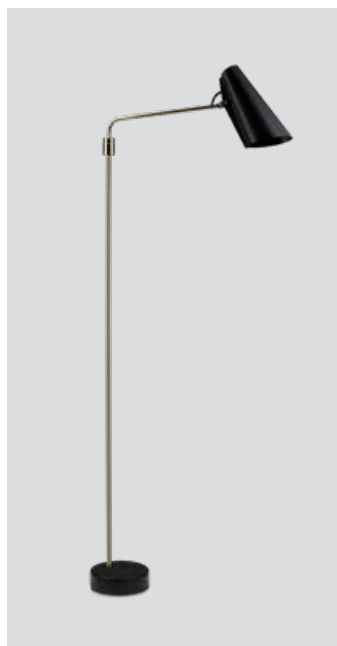

Dark walnut top

Product type: Floor lamp
Design: Atle Tveit, 2021
Shade material: Aluminium
Shade and body colour: White, grey or black
Shade inner colour: White
Body material: Steel
Wooden top part: Light beech or dark walnut (both colours are included)
Wire: White (white version), or black (grey and black versions), 200 cm
Switch: Pull string switch (on/off)
Bulb: E27, Max. 3 x 13 W LED only
Voltage: 220V - 240V - 50/60Hz
Net weight: 13.7 kg
Minimum order size: 1
Spare parts available: Wooden parts

Balancer wall
– Item no. 670

Product type: Wall lamp
Design: Yuue, 2020
Base, body and shade material: Steel
Base, body and shade colour: Black matt
Light diffuser material: Mouth blown glass
Light diffuser colour: Opal white matt
Wire: Black, 200-260 cm (without switch)
Bulb: E27, Max. 60 W
Voltage: 220V - 240V - 50/60Hz
Net weight: 2.7 kg
Minimum order size: 1
Spare parts available: Light diffuser glass

Birdy floor black / steel
– Item no. 624

Product type: Floor lamp
Design: Birger Dahl, 1952
Shade material: Aluminium
Shade, base and handle colours: White, grey or black (shade inner colour is same as outer colour)
Body material: Steel
Body and joints colour: Steel, brass or black
Wire: Black (grey and black versions only) or white (white version only), 200 cm (with on/off switch)
Bulb: E27, Max. 11 W LED only
Voltage: 220V - 240V - 50/60Hz
Net weight: 5.0 kg
Minimum order size: 1

Birdy floor swing

P. 70

Birdy floor swing black / brass
– Item no. 628

Birdy floor swing black / black
– Item no. 629

Birdy floor swing black / steel
– Item no. 609

Product type: Floor lamp
Design: Birger Dahl, 1952/2021
Shade material: Aluminium
Shade and base colours: Black (shade inner colour is same as outer colour)
Body material: Steel
Body and joints colour: Brass, black or steel
Wire: Black, 200 cm
Switch: On/off switch on the shade
Bulb: E27, Max. 11 W LED only
Voltage: 220V - 240V - 50/60Hz
Net weight: 5.3 kg
Minimum order size: 1