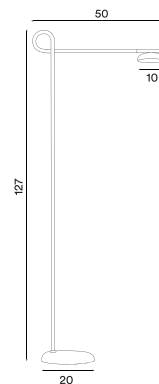

Dimensions and light direction:

Light source included:

LED 6 W - Energy class: A

Prices NOK	(RRP ex. VAT)	(RRP incl. VAT)	Prices SEK	(RRP ex. VAT)	(RRP incl. VAT)
	4 152,-	5 190,-		4 552,-	5 690,-
Prices DKK	(RRP ex. VAT)	(RRP incl. VAT)	Prices Euro	(RRP ex. VAT)	(RRP incl. VAT)
	3 352,-	4 190,-		474,-	569,-