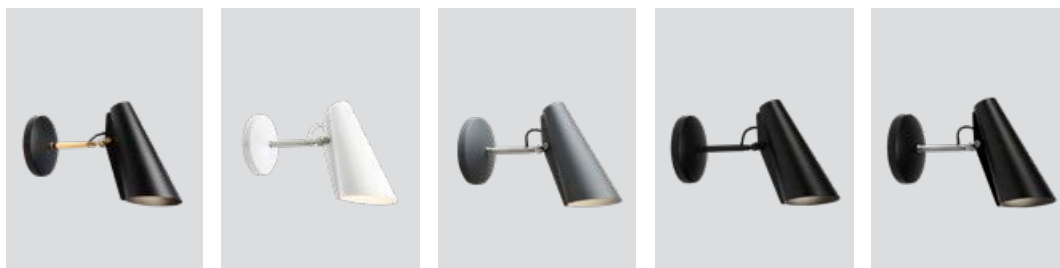

Wire: White (white version), grey (grey version) or black (black version), silk 370 cm

Bulb: E27, Max. 100 W

Voltage: 220V - 240V - 50Hz

Net weight: 2.3 kg

Minimum order size: 1

Spare parts available: Ceiling mounted canopy, wooden parts

Balancer wall
– Item no. 670

Product type: Wall lamp
Design: Yuue, 2020
Base, body and shade material: Steel
Base, body and shade colour: Black matt
Light diffuser material: Mouth blown glass
Light diffuser colour: Opal white matt
Wire: Black, 200-260 cm (without switch)
Bulb: E27, Max. 60 W
Voltage: 220V - 240V - 50/60Hz
Net weight: 2.7 kg
Minimum order size: 1
Spare parts available: Light diffuser glass

Birdy wall

P. 73

Birdy wall swing
black / brass
– Item no. 610

Birdy wall swing
white / steel
– Item no. 611

Birdy wall swing
grey / steel
– Item no. 612

Birdy wall swing
black / black
– Item no. 613

Birdy wall swing
black / steel
– Item no. 614

Product type: Wall lamp

Design: Birger Dahl, 1952

Shade material: Aluminium

Shade and base colours: White, grey or black
(shade inner colour is same as outer colour)

Body material: Steel

Body and joints colour: Steel, brass or black