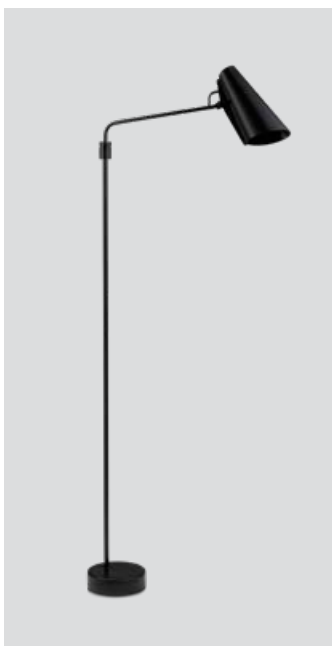

Dark walnut top

Product type: Floor lamp
Design: Atle Tveit, 2021
Shade material: Aluminium
Shade and body colour: White, grey or black
Shade inner colour: White
Body material: Steel
Wooden top part: Light beech or dark walnut (both colours are included)
Wire: White (white version), or black (grey and black versions), 200 cm
Switch: Pull string switch (on/off)
Bulb: E27, Max. 3 x 13 W LED only
Voltage: 220V - 240V - 50/60Hz
Net weight: 13.7 kg
Minimum order size: 1
Spare parts available: Wooden parts

Birdy floor black / steel
– Item no. 624

Product type: Floor lamp
Design: Birger Dahl, 1952
Shade material: Aluminium
Shade, base and handle colours: White, grey or black (shade inner colour is same as outer colour)
Body material: Steel
Body and joints colour: Steel, brass or black
Wire: Black (grey and black versions only) or white (white version only), 200 cm (with on/off switch)
Bulb: E27, Max. 11 W LED only
Voltage: 220V - 240V - 50/60Hz
Net weight: 5.0 kg
Minimum order size: 1

Birdy floor swing

P. 70

Birdy floor swing black / brass
– Item no. 628

Birdy floor swing black / black
– Item no. 629

Birdy floor swing black / steel
– Item no. 609

Product type: Floor lamp
Design: Birger Dahl, 1952/2021
Shade material: Aluminium
Shade and base colours: Black (shade inner colour is same as outer colour)
Body material: Steel
Body and joints colour: Brass, black or steel
Wire: Black, 200 cm
Switch: On/off switch on the shade
Bulb: E27, Max. 11 W LED only
Voltage: 220V - 240V - 50/60Hz
Net weight: 5.3 kg
Minimum order size: 1