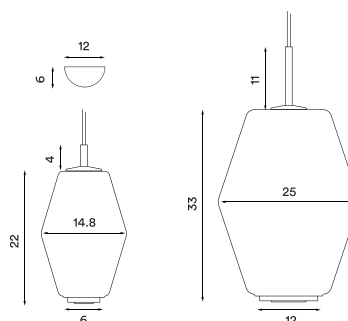

Minimum order size: 2

Spare parts available: Light diffuser ring, cord grip canopy, glass shade

Dimensions and light direction:

Recommended bulbs:

LED – 7 W

LED – 9 W

Prices NOK	(RRP ex. VAT)	(RRP incl. VAT)
Dahl small	2 392,-	2 990,-
Dahl large	3 032,-	3 790,-