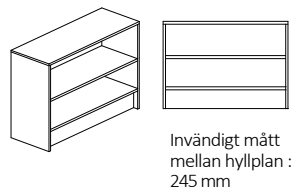

Bokhylla		
400x300x720 mm	3337.301.100x	1854:-
400x450x720 mm	3337.451.100x	2065:-
400x580x720 mm	3337.581.100x	2309:-
500x300x720mm	3338.301.100x	1854:-
500x450x720mm	3338.451.100x	2065:-
500x580x720mm	3338.581.100x	2309:-
600x300x720mm	3339.301.100x	1854:-
600x450x720mm	3339.451.100x	2065:-
600x580x720mm	3339.581.100x	2309:-

Bokhylla		
800x300x720mm	3300.301.100x	2048:-
800x450x720mm	3300.451.100x	2364:-
800x580x720mm	3300.581.100x	2747:-

1000x300x720mm	3302.301.100x	2259:-
1000x450x720mm	3302.451.100x	2559:-
1000x580x720mm	3302.581.100x	2892:-

Tillval (pris/styck)		
Ställfötter - 4st justermån 25 mm	3911.000.00	322:-