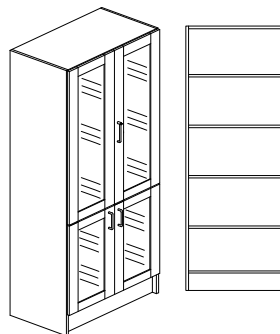

Invändigt mått:
Br.762/962 mm
Dj.295/445/575 mm
H.överdel ca.405 mm
och underdel ca.330 mm

Tillval (pris/styck)

Ställfötter - 4st 3911.000.00 322:-
justermån 25 mm

Extra hyllplan/spån

För skåp - dj.320 mm	xxxx.280.000x	233:-
För skåp - dj.470 mm	xxxx.400.000x	294:-
För skåp - dj.600 mm	xxxx.550.000x	327:-

Extra hyllplan/lamell

För skåp - dj.320 mm	xxxx.280.L00x	455:-
För skåp - dj.470 mm	xxxx.400.L00x	588:-
För skåp - dj.600 mm	xxxx.550.L00x	727:-