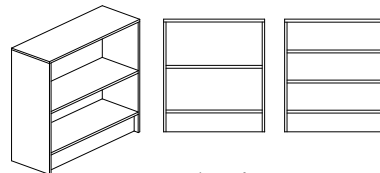

Invändigt mått
mellan hyllplan :
2 hyllfack - 330 mm
3 hyllfack - 210 mm

Tillval (pris/styck)

Ställfötter - 4st justermån 25 mm	3911.000.00	322:-