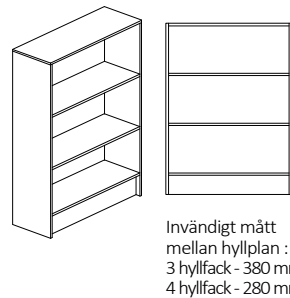

Tillval (pris/styck)

Lika låsning

Tryckcylinderlås - LL	3900.000.04	655:-

Olika låsning

Tryckcylinderlås - OL	3900.000.06	655:-

*Säkerhetshandtag 835s för Assa/Ruko cylinder	3910.000.00	1199:-

Tillval (pris/styck)

Ställfötter - 4st	3911.000.00	322:-

justermån 25 mm

Extra hyllplan/spån För skåp - dj.320 mm	3xxx.280.000x	233:-

För skåp - dj.470 mm	3xxx.400.000x	294:-

För skåp - dj.600 mm	3xxx.550.000x	327:-

Extra hyllplan/lamell	3xxx.280.100x	455:-

För skåp - dj.300 mm	3xxx.400.100x	588:-

För skåp - dj.450 mm	3xxx.550.100x	727:-

För skåp - dj.580 mm	3xxx.550.100x	727:-