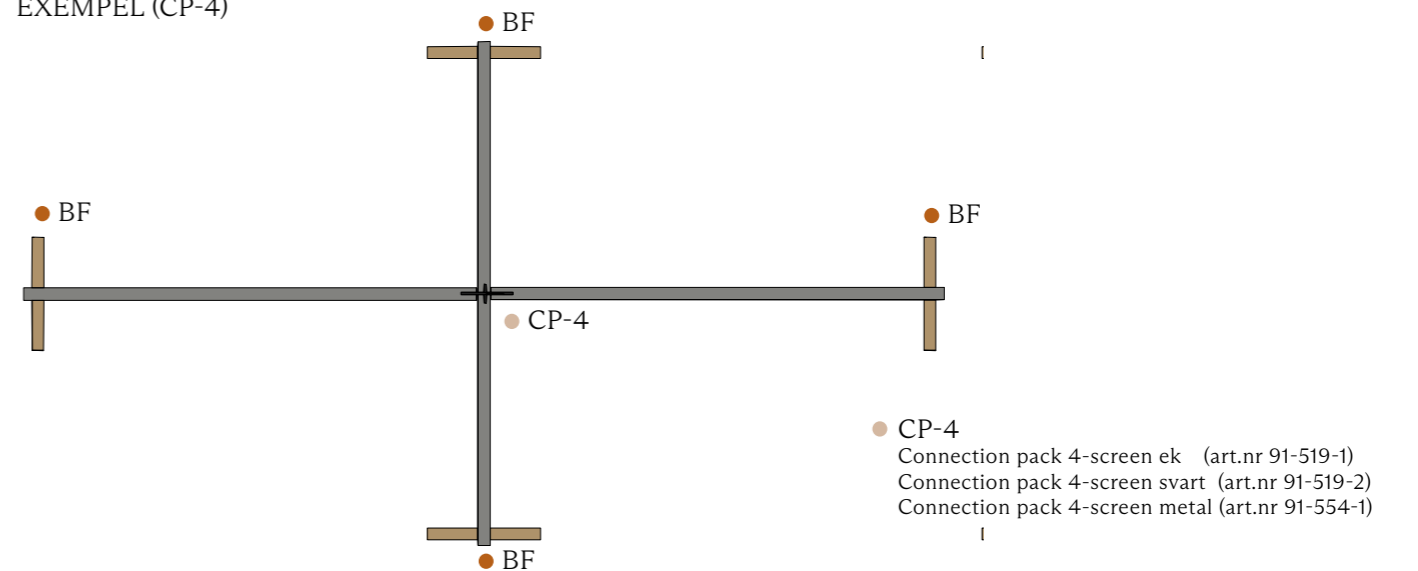

EXEMPEL (CP-4)

- CP-4
  Connection pack 4-screen ek (art.nr 91-519-1)
  Connection pack 4-screen svart (art.nr 91-519-2)
  Connection pack 4-screen metal (art.nr 91-554-1)