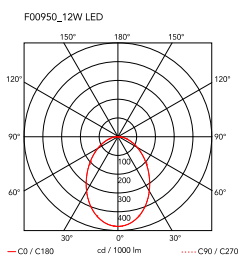

Aim Small

by Ronan & Erwan Bouroullec , 2014

Suspended light fitting. Body in varnished aluminium sheet, shade in photo-etched optical polycarbonate. Internal reflector in photo-etched PC. Directionable body. Powered directly from mains. The LED can be dimmed with a «Triac for Led» dimmer approved by Flos. Flos does not respond in case of wrong electrical connection system installations. The cable has a useful length of 9 metres and thus the lamp can be suspended 3 metres from the ceiling. Multiple rose with capacity to connect up to 5 Aim Small also available.

Cord Length	9000/3000 mm
Materials	Aluminum, Polycarbonate

Colors	<ul style="list-style-type: none"> ● F0095009 - White ● F0095030 - Black ● F0095026 - Anodized Brown
--------	---

Certificate	    
-------------	--