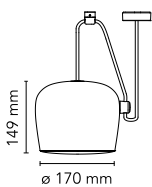

Aim Small

by Ronan & Erwan Bouroullec , 2014

Suspended light fitting. Body in varnished aluminium sheet, shade in photo-etched optical polycarbonate. Internal reflector in photo-etched PC. Directionable body. Powered directly from mains. The LED can be dimmed with a «Triac for Led» dimmer approved by Flos. Flos does not respond in case of wrong electrical connection system installations. The cable has a useful length of 9 metres and thus the lamp can be suspended 3 metres from the ceiling. Multiple rose with capacity to connect up to 5 Aim Small also available.

Mounting	Pendant
Environment	Indoor
Weight	1.9 (x1 AIM SMALL) Kg
Light sources available	1 x Multichip LED 12W 950lm 2700K CRI90 [j]
Emergency	Without
Voltage	220-240V
Power	12W
Battery	No
Supply included	Yes

Cord Length	9000/3000 mm
Materials	Aluminum, Polycarbonate

Colors	<ul style="list-style-type: none"> ● F0095009 - White ● F0095030 - Black ● F0095026 - Anodized Brown
--------	---

Certificate	    
-------------	--