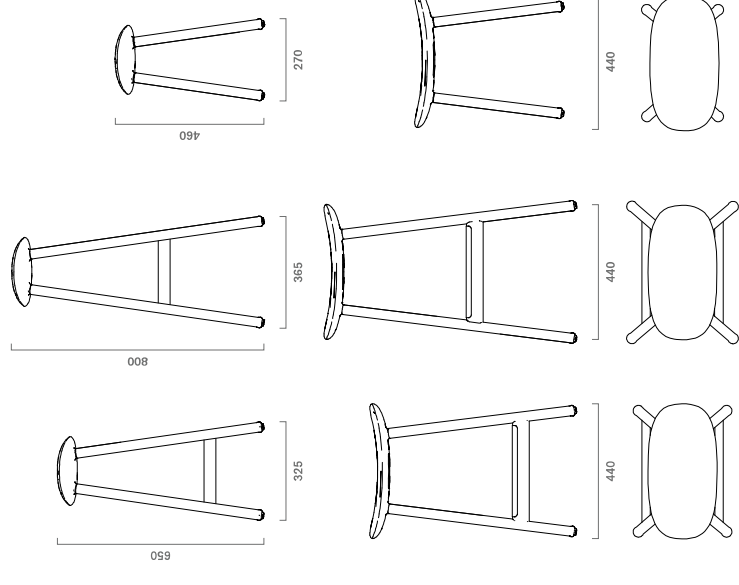

20681

20681

20681